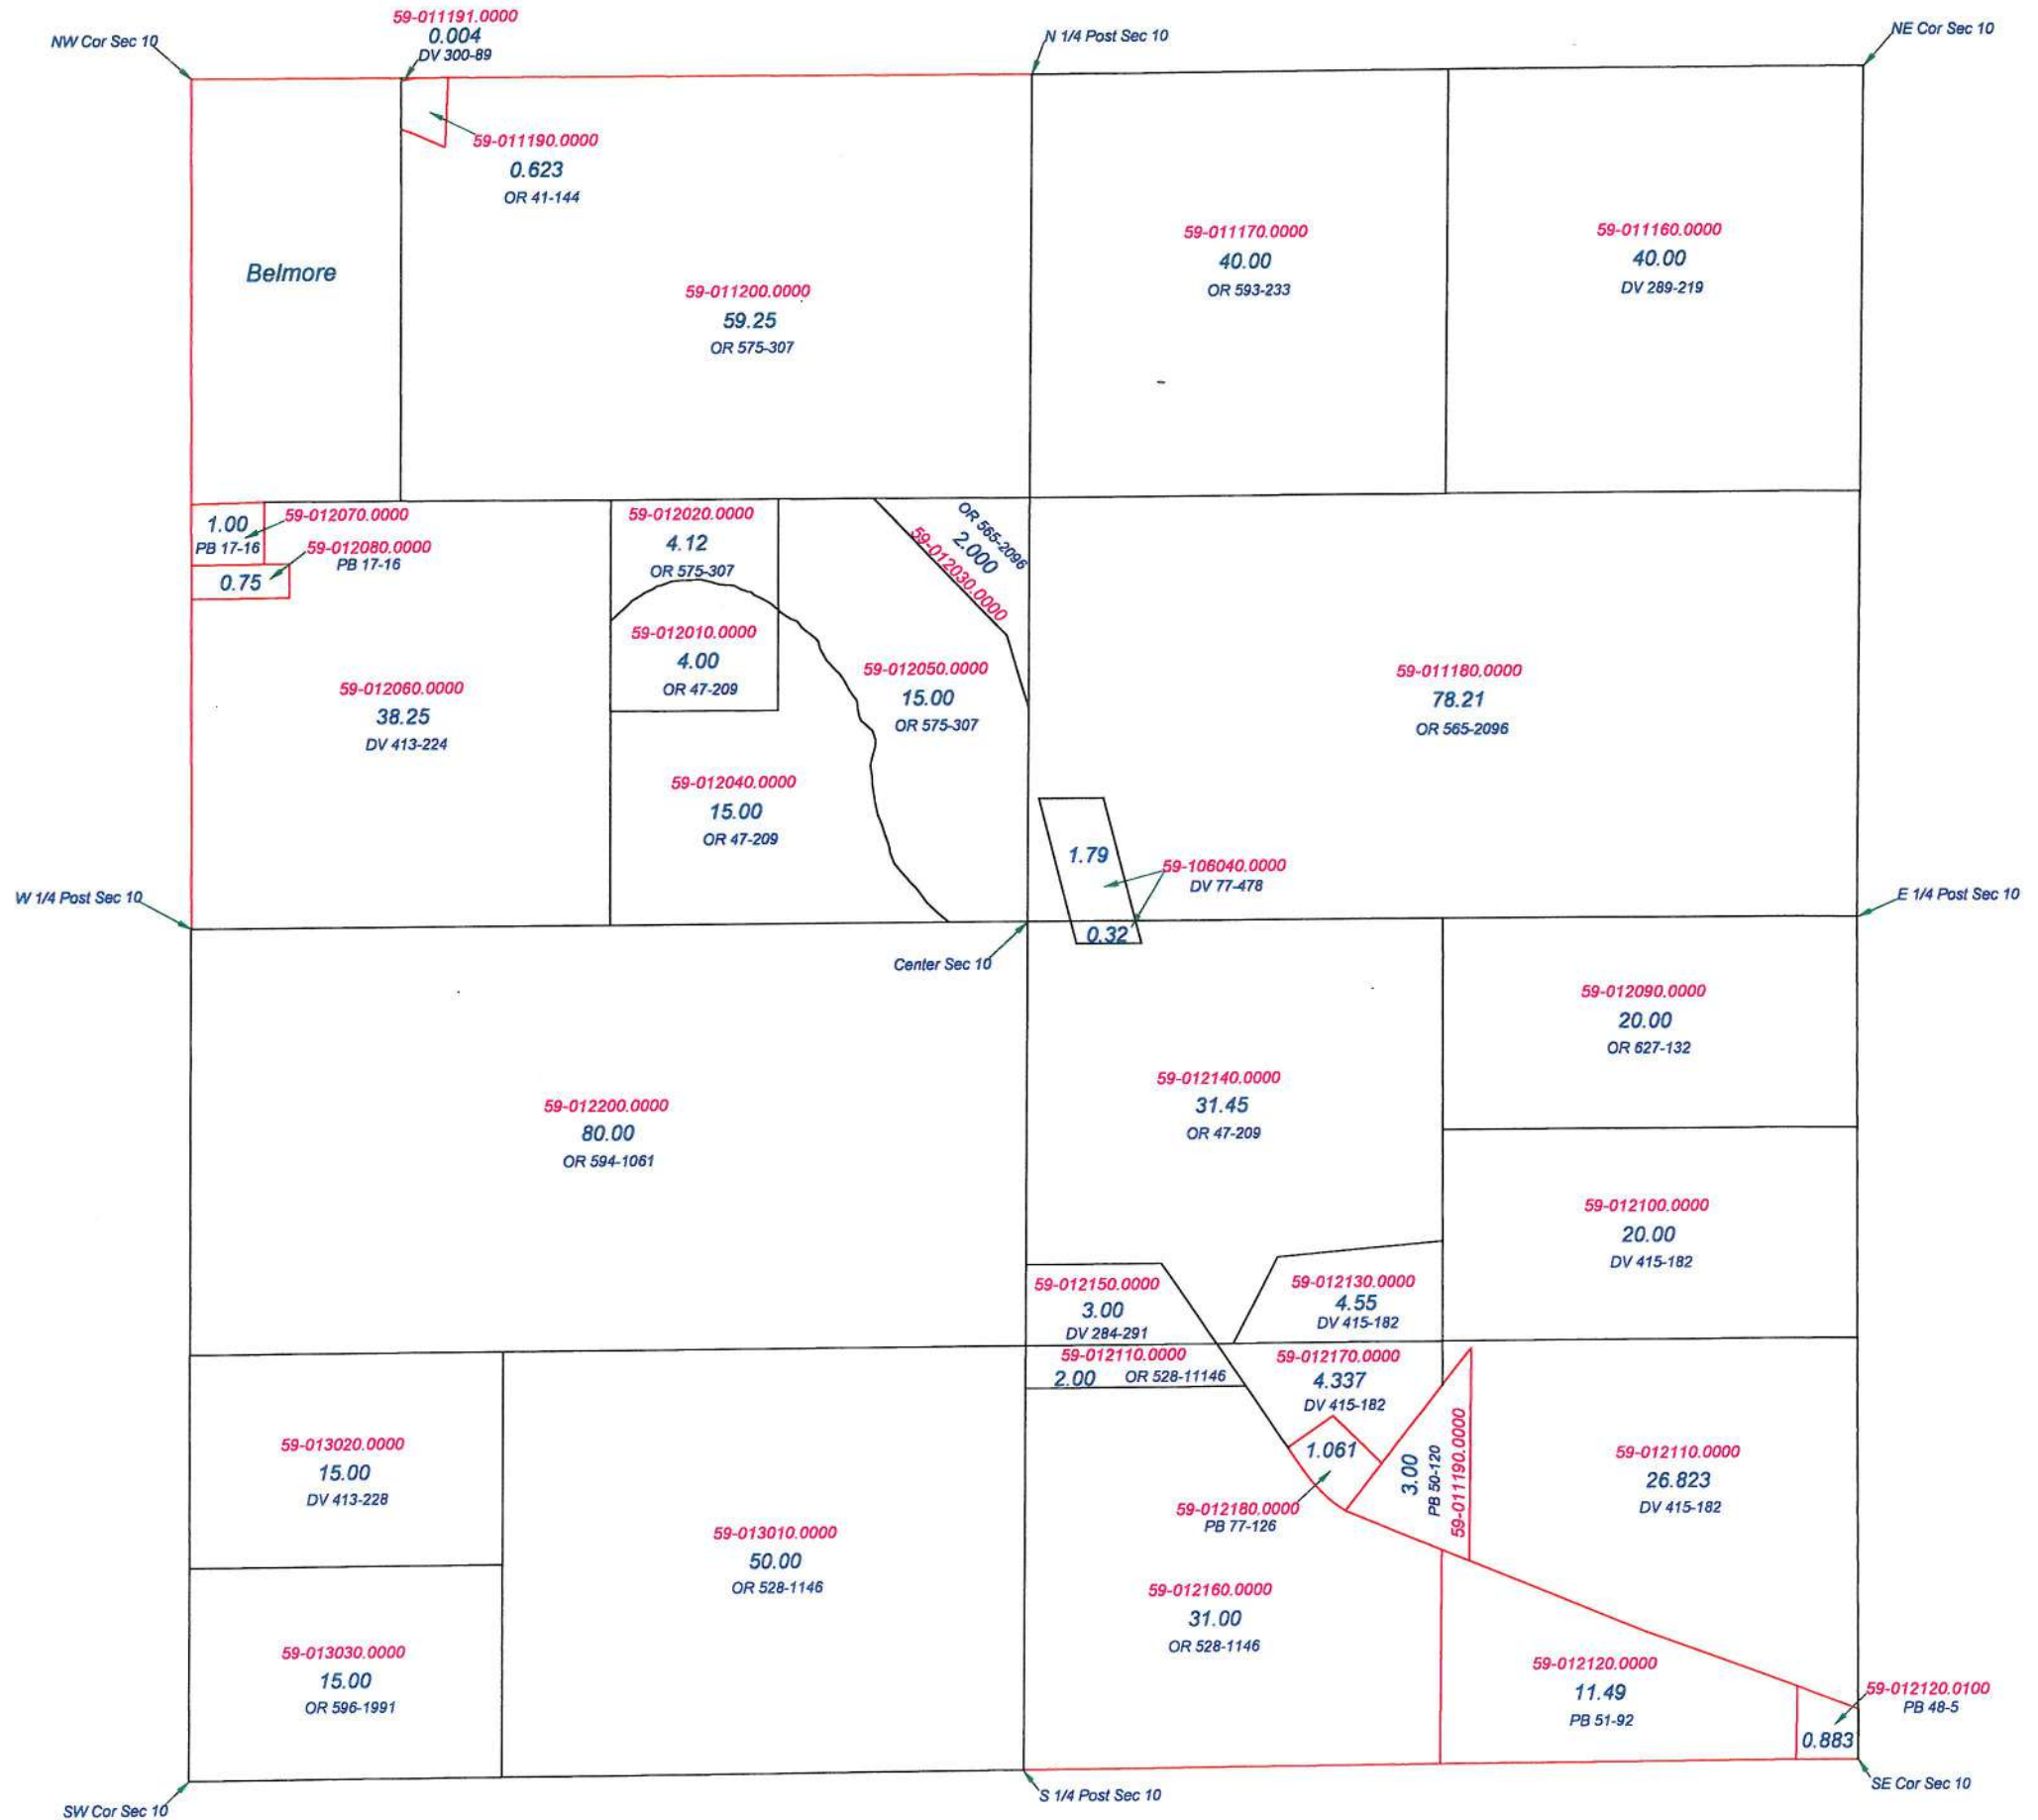

VAN BUREN TOWNSHIP
T2N R8E
SECTION 10

This is a worksheet and is for location purposes only and cannot be guaranteed for accuracy. For more exact information, please CHECK deeds and plats on file in the Putnam County Recorders Office, Ottawa, Ohio.
Revised 2011