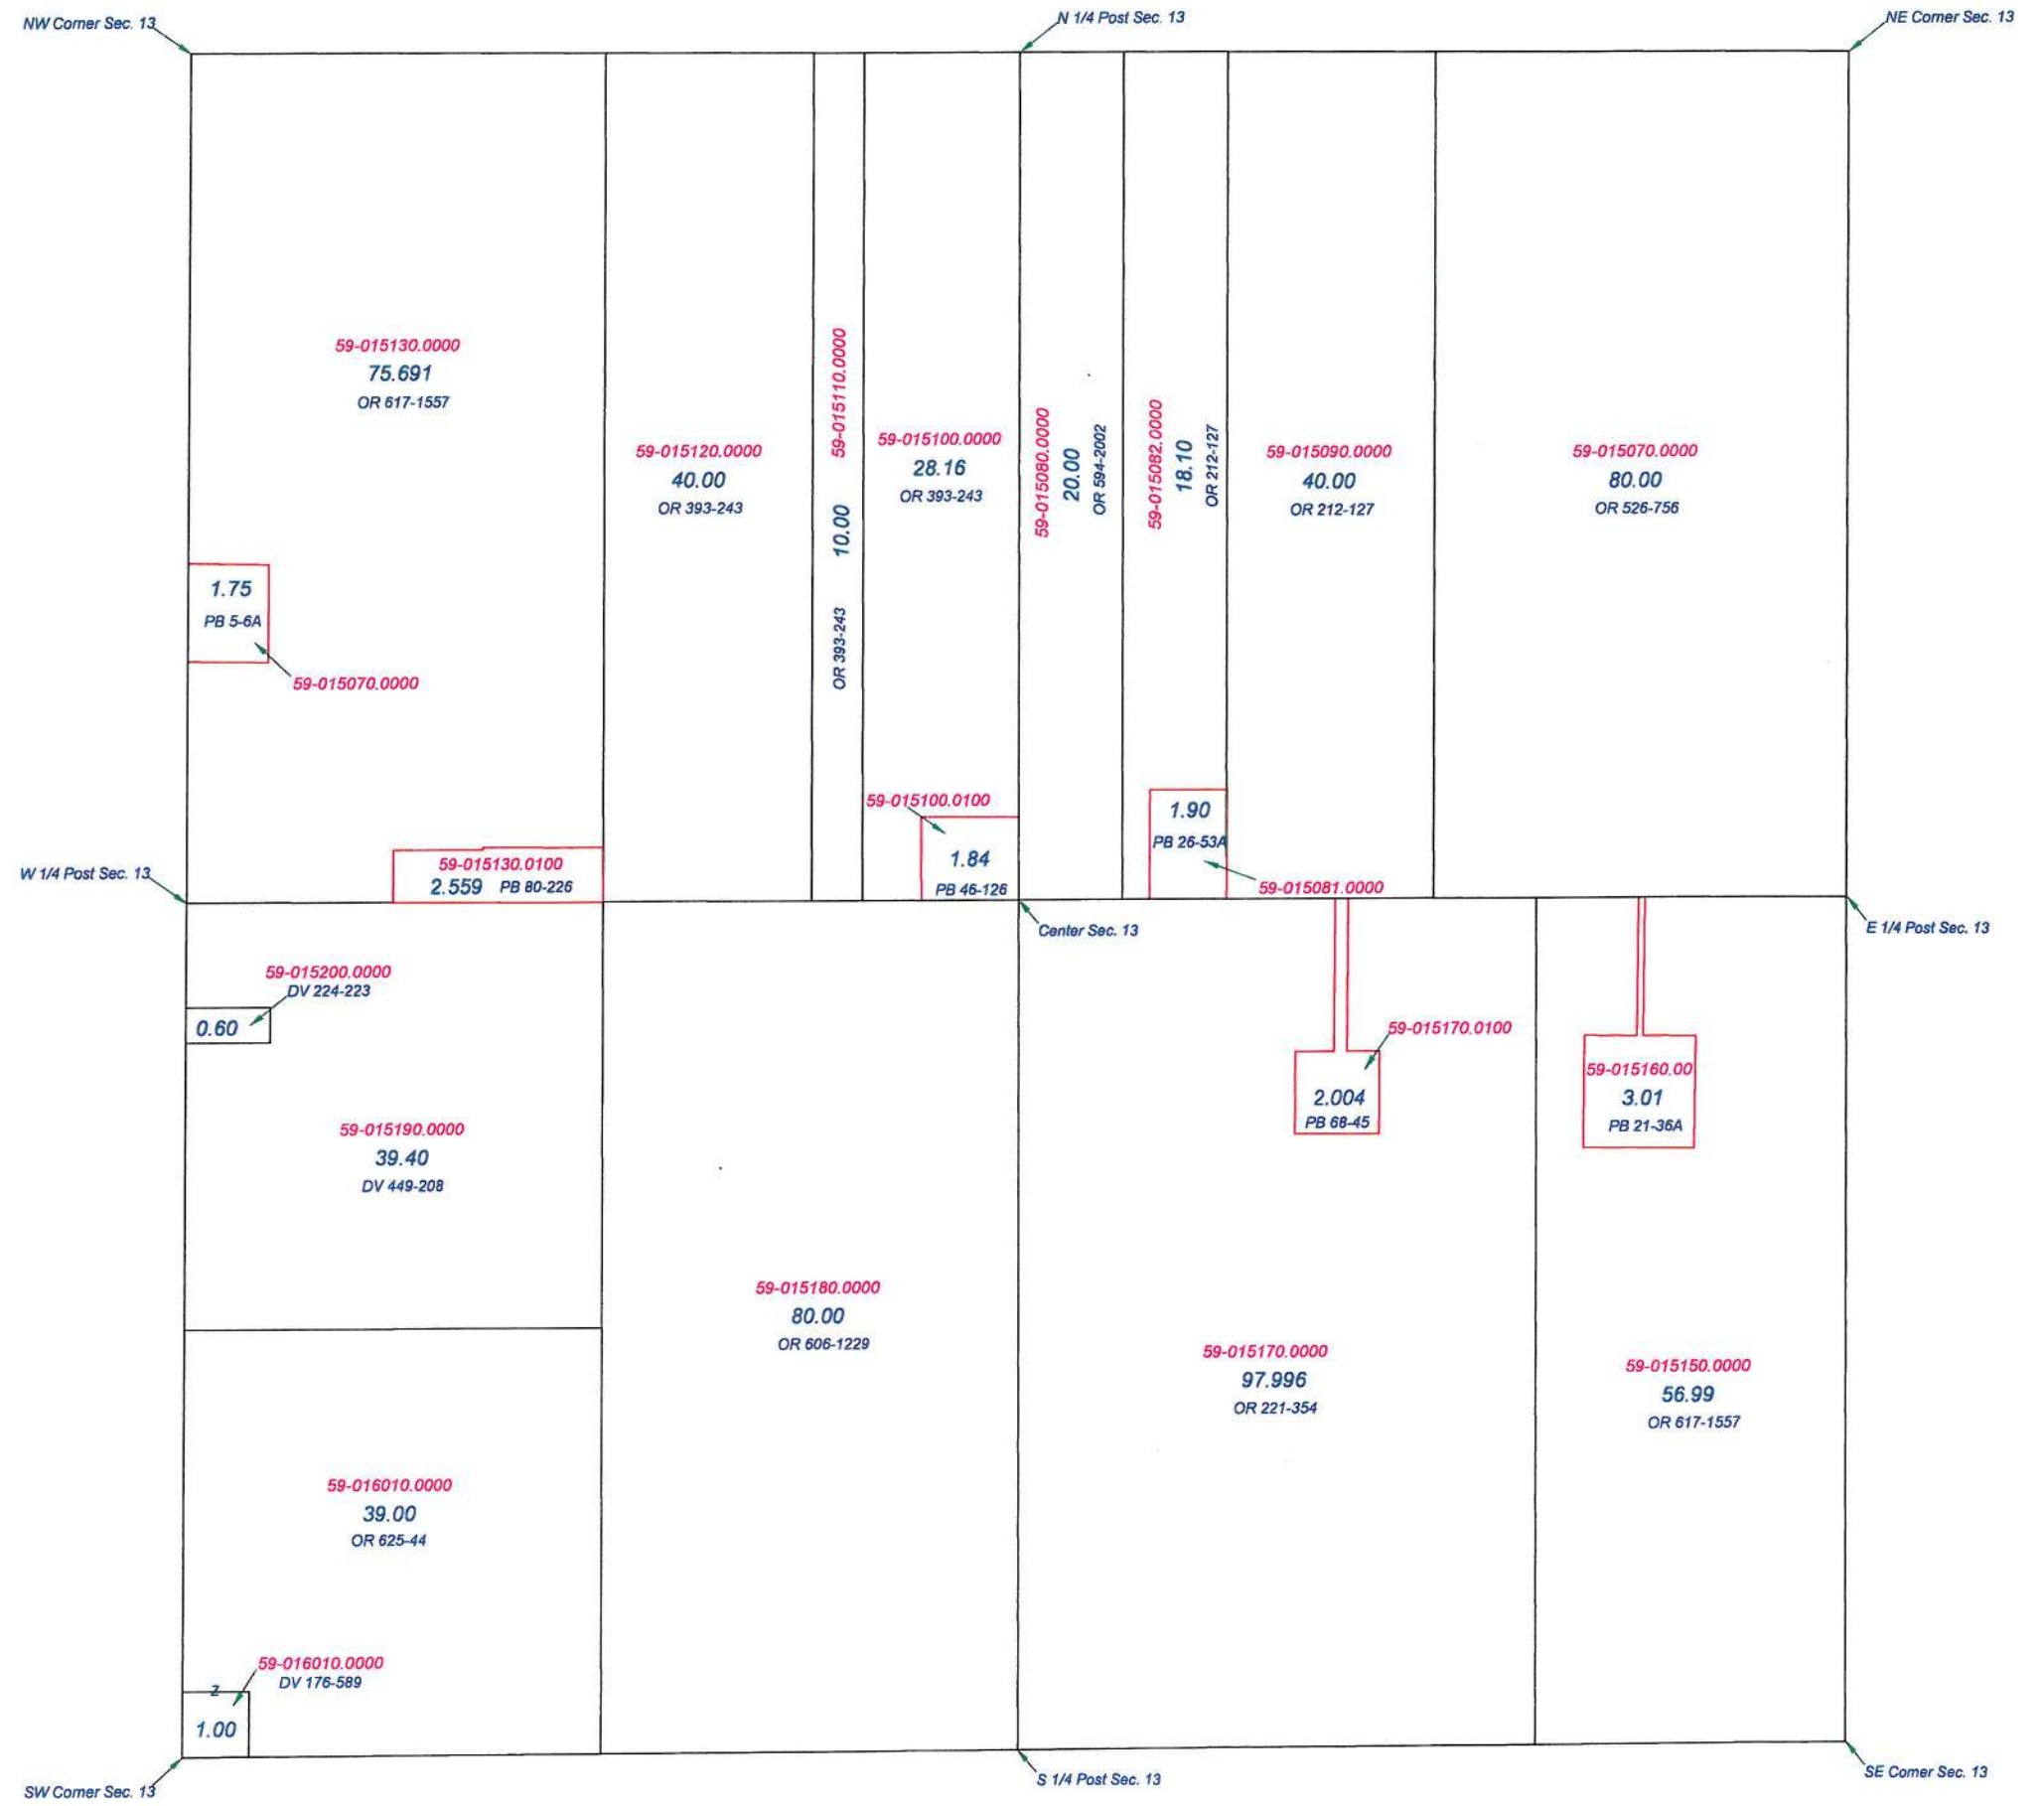

VAN BUREN TOWNSHIP
T2N R8E
SECTION 13

This is a worksheet and is for location purposes only and cannot be guaranteed for accuracy. For more exact information, please CHECK deeds and plats on file in the Putnam County Recorders Office, Ottawa, Ohio. Revised 2013