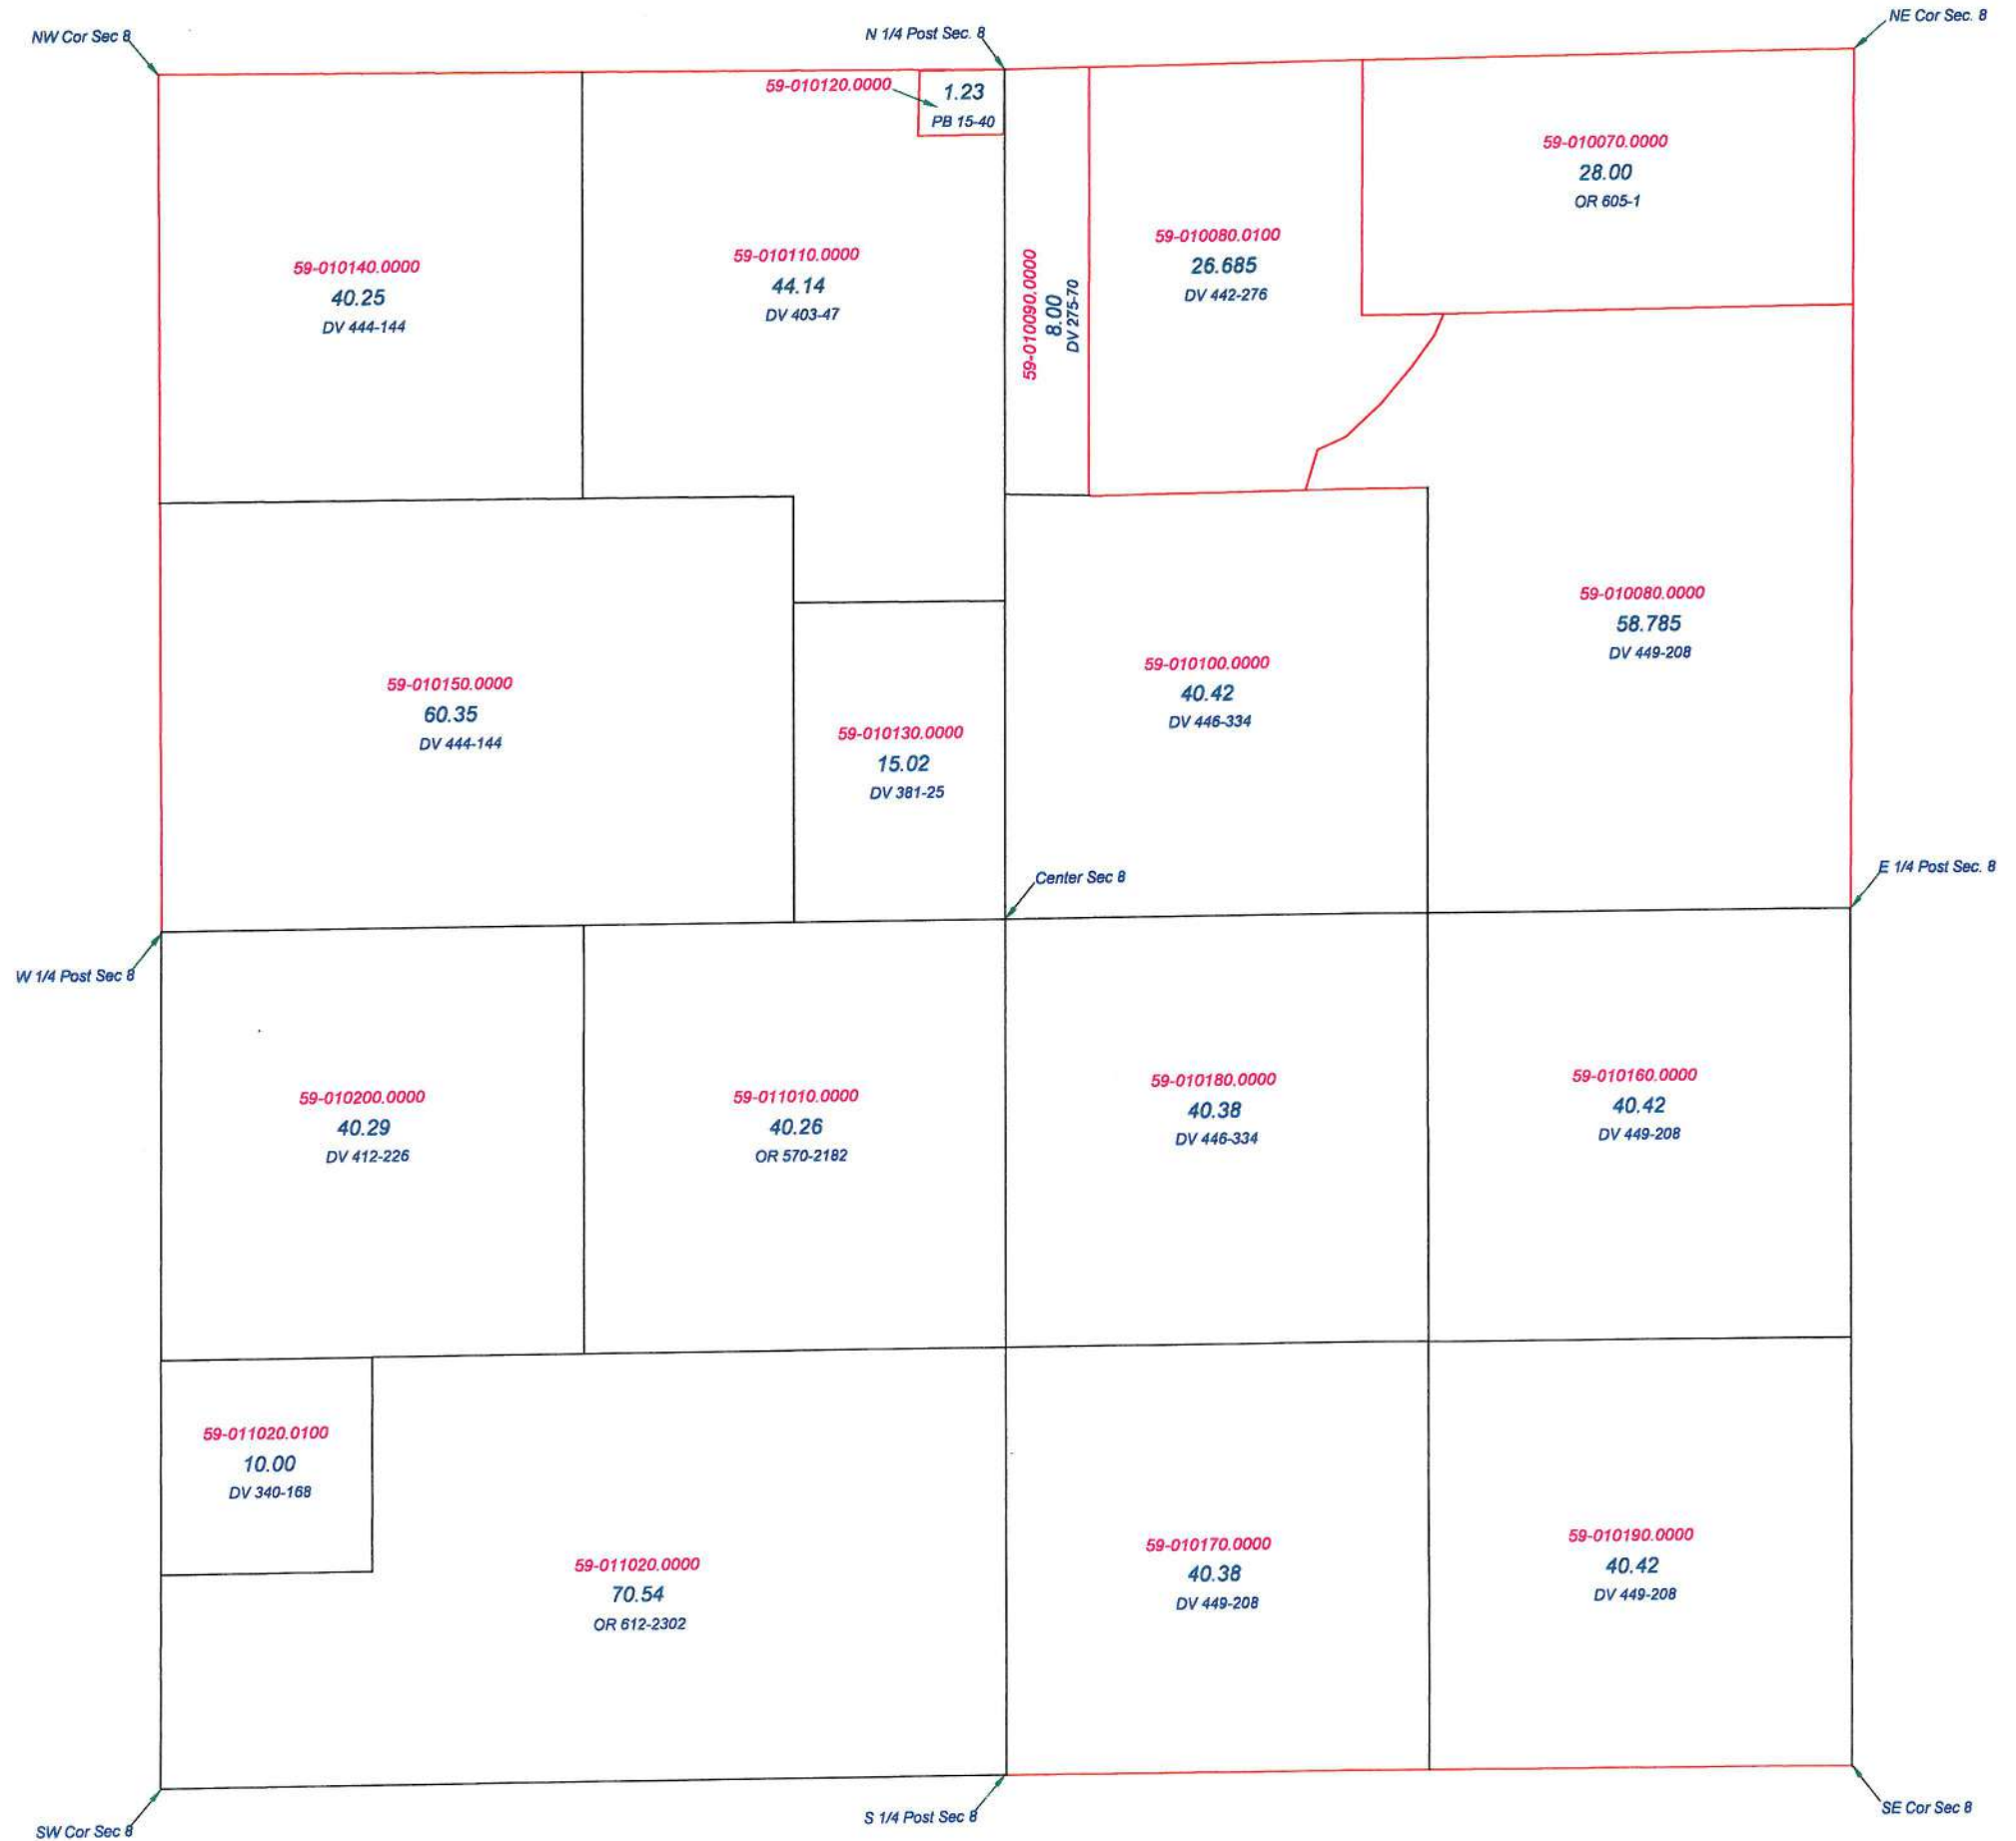

VAN BUREN TOWNSHIP
T2N R8E
SECTION 8

*This is a worksheet and is for location purposes only and cannot be guaranteed for accuracy. For more exact information, please CHECK deeds and plats on file in the Putnam County Recorders Office, Ottawa, Ohio.
Revised 2011*