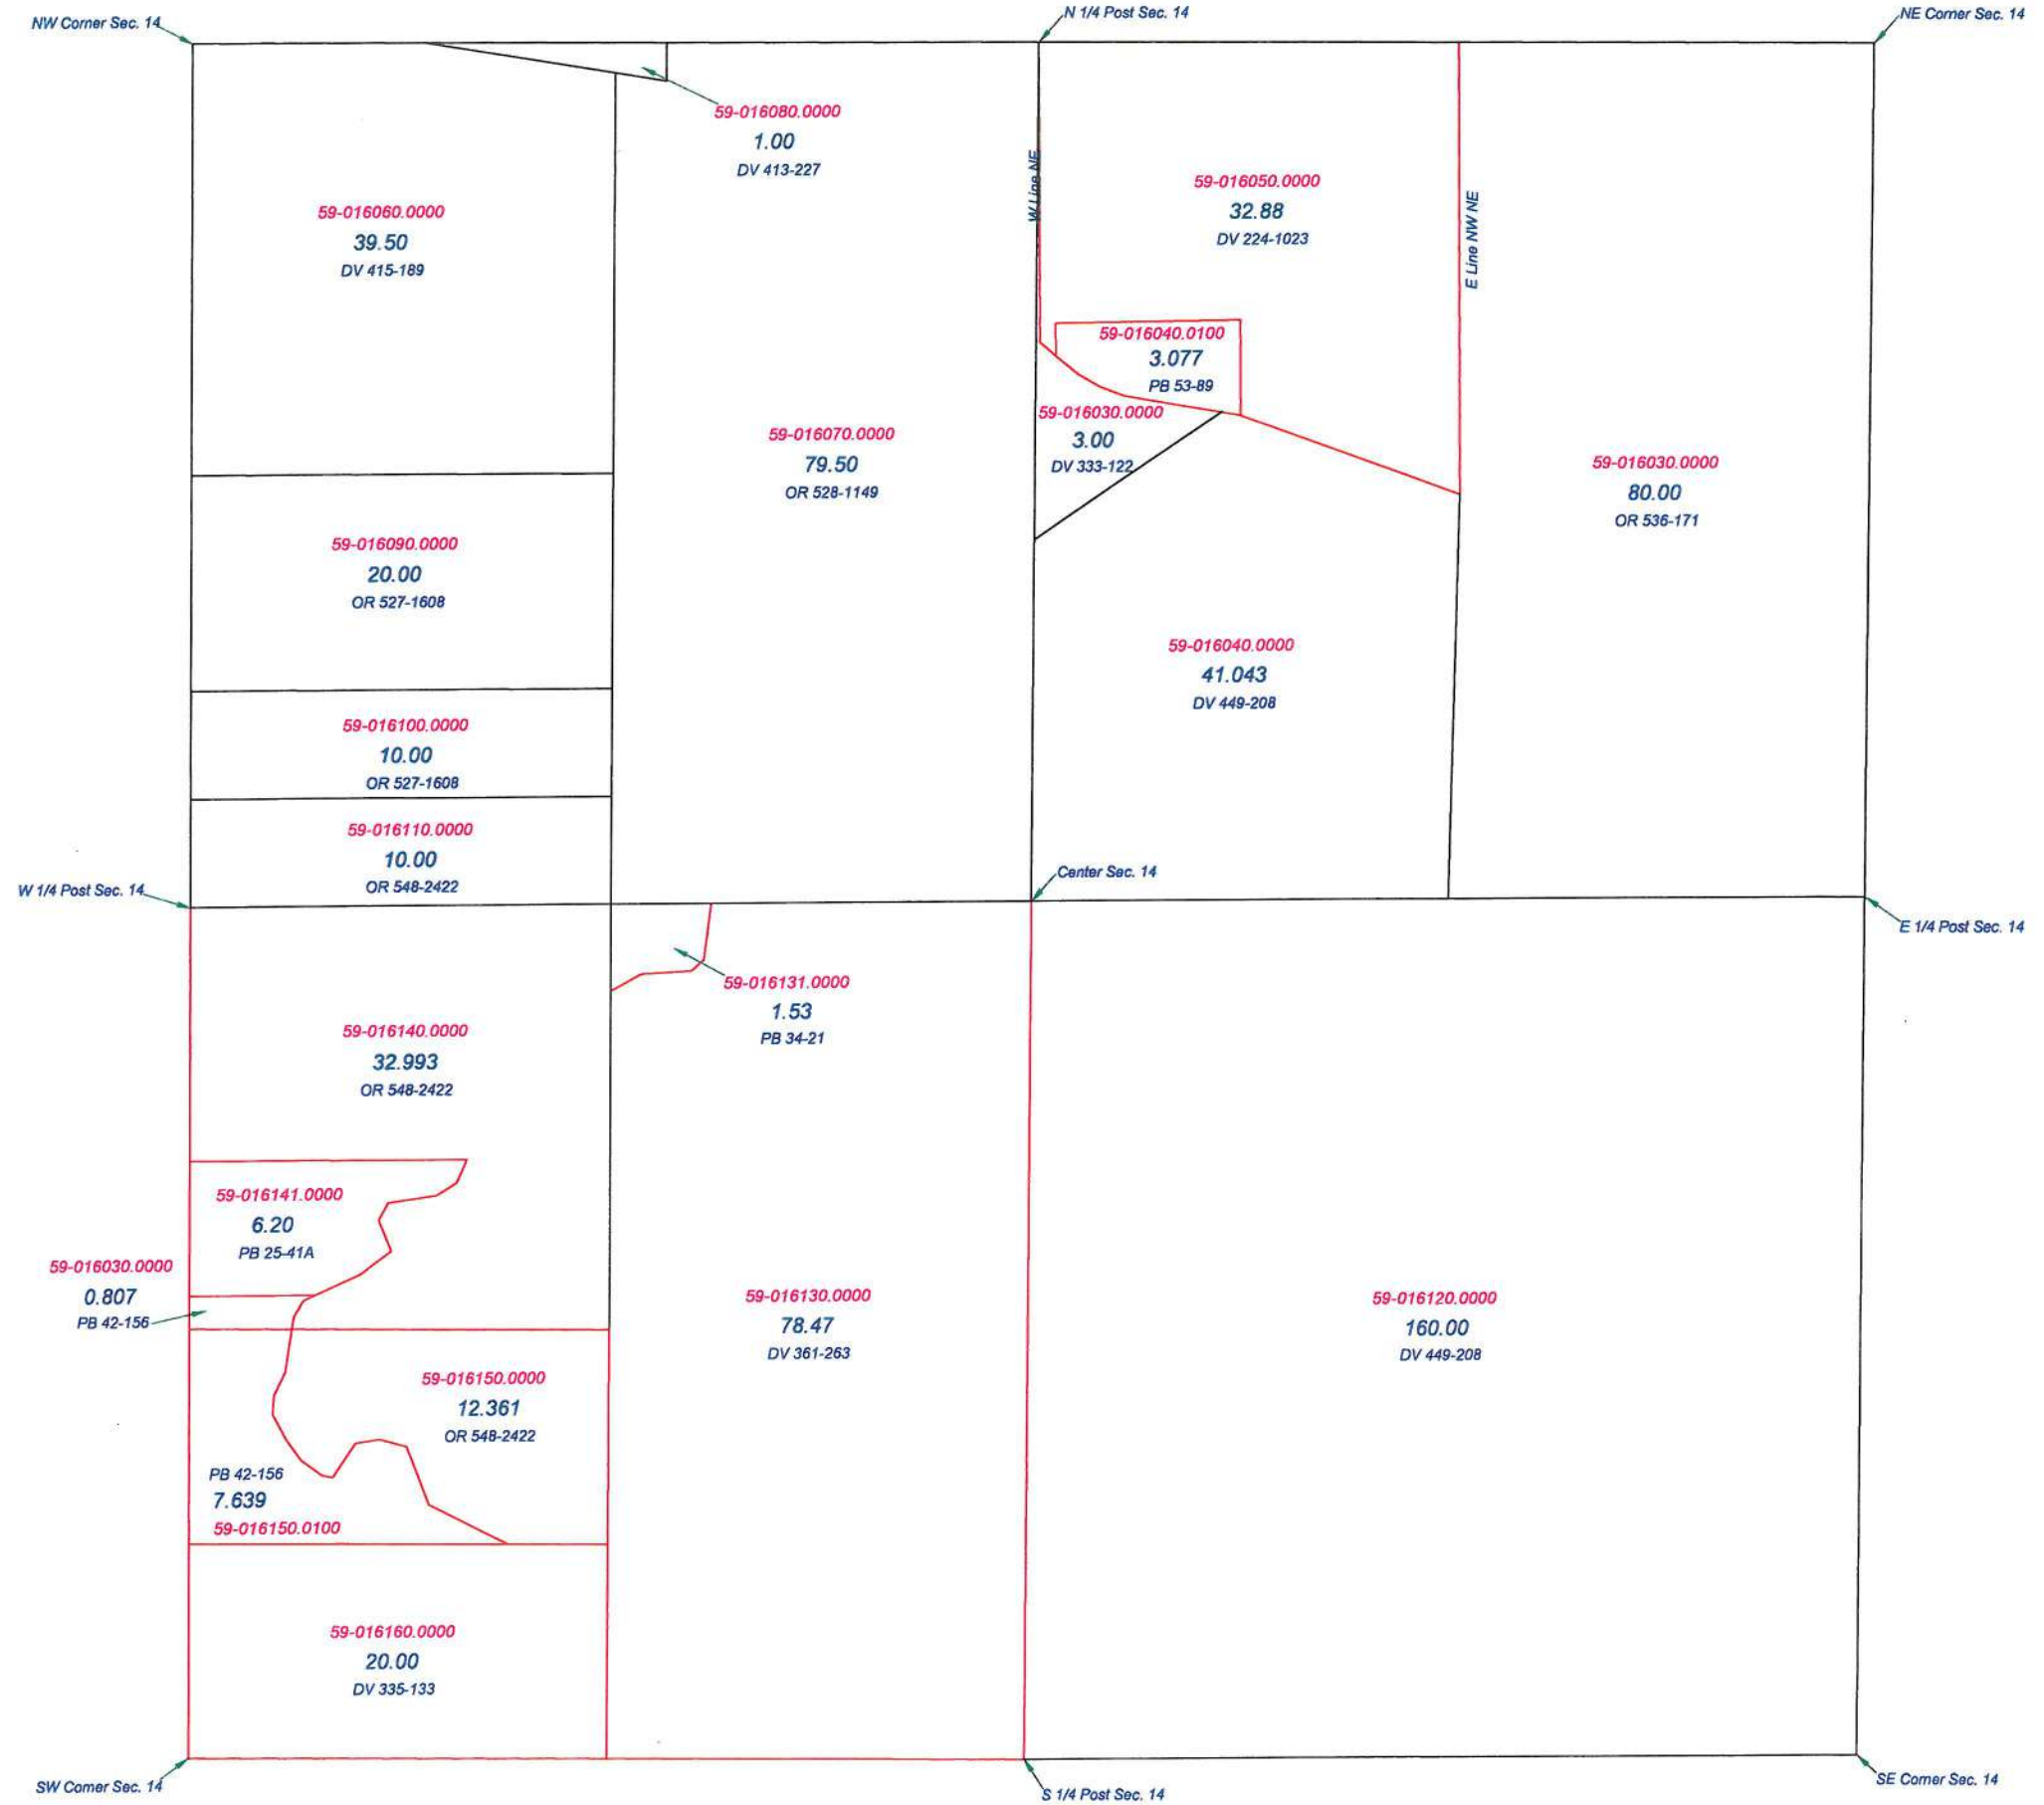

VAN BUREN TOWNSHIP
T2N R8E
SECTION 14

This is a worksheet and is for location purposes only and cannot be guaranteed for accuracy. For more exact information, please CHECK deeds and plats on file in the Putnam County Recorders Office, Ottawa, Ohio.
Revised 2011