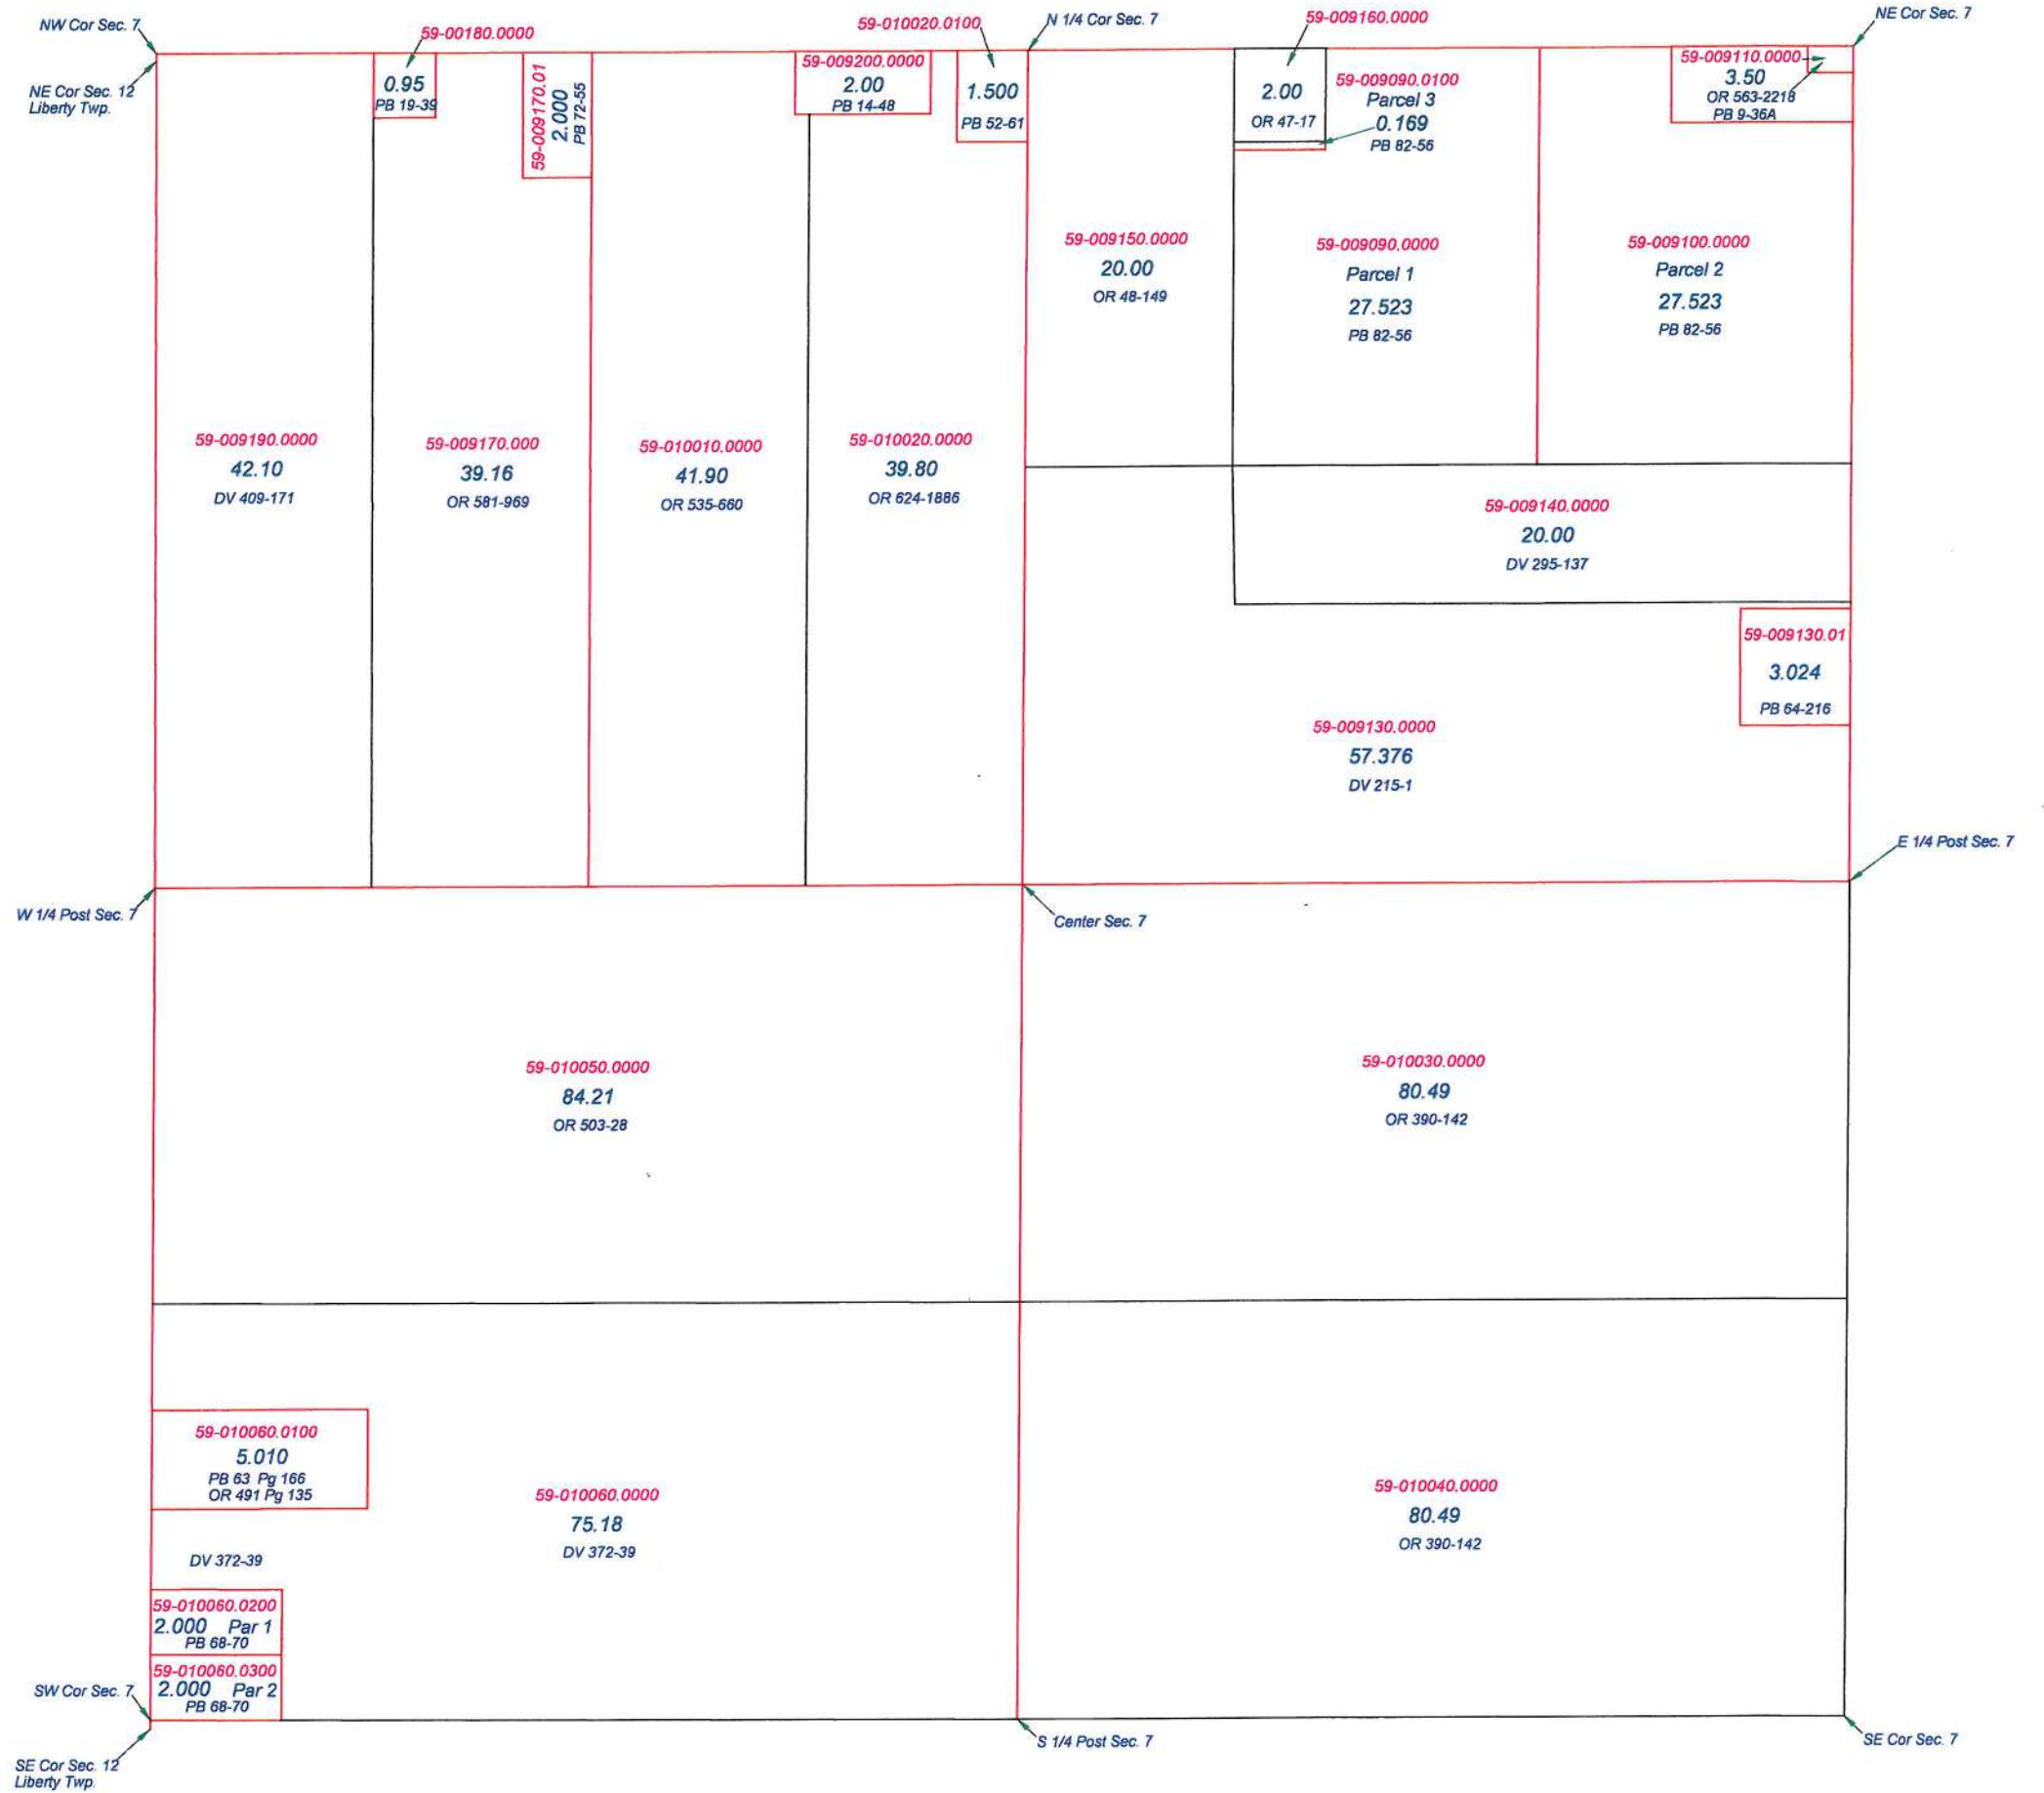

VAN BUREN TOWNSHIP
T 2 N R 8 E
SECTION 7

This is a worksheet and is for location purposes only and cannot be guaranteed for accuracy. For more exact information, please CHECK deeds and plats on file in the Putnam County Recorders Office, Ottawa, Ohio.
Revised 2014