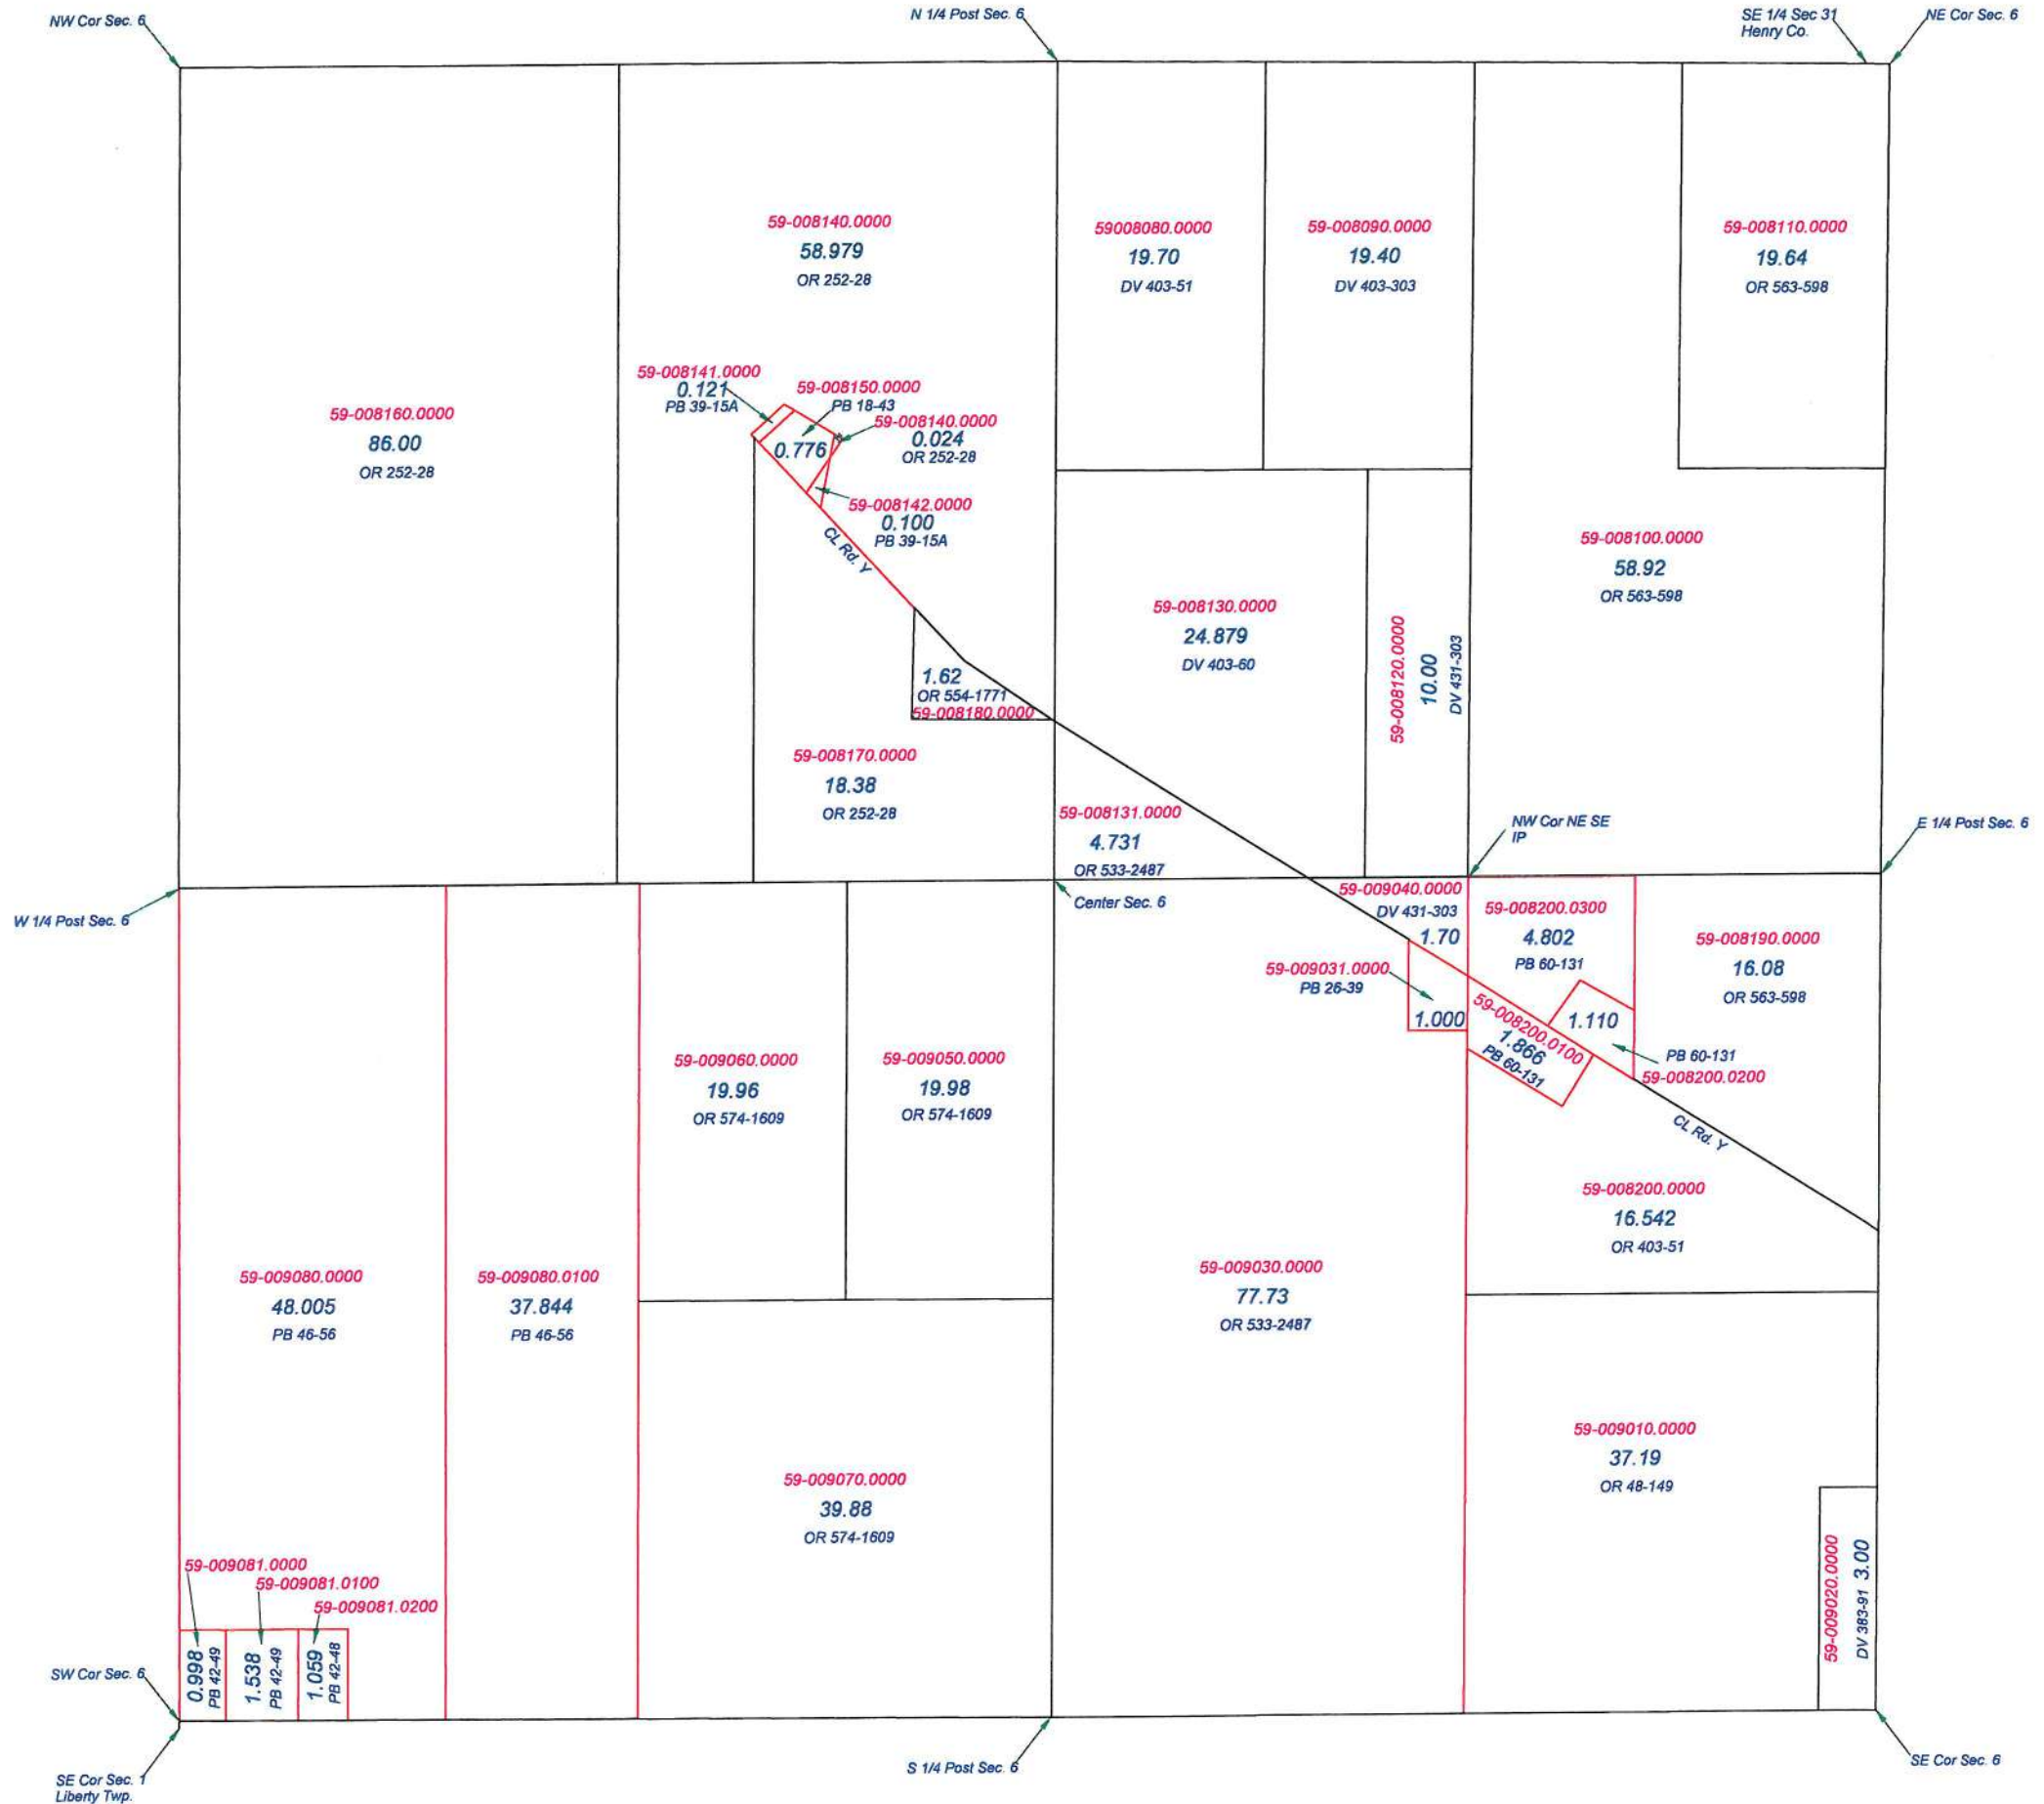

**VAN BUREN TOWNSHIP**  
 T 2 N R 8 E  
 SECTION 1

*This is a worksheet and is for location purposes only and cannot be guaranteed for accuracy. For more exact information, please CHECK deeds and plats on file in the Putnam County Recorders Office, Ottawa, Ohio.*  
 Revised 2012

**VAN BUREN TOWNSHIP**

T 2 N R 8 E  
SECTION 2

This is a worksheet and is for location purposes only and cannot be guaranteed for accuracy. For more exact information, please CHECK deeds and plats on file in the Putnam County Recorders Office, Ottawa, Ohio.  
Revised 2012

**VAN BUREN TOWNSHIP**

T2N R8E

SECTION 5

This is a worksheet and is for location purposes only and cannot be guaranteed for accuracy. For more exact information, please CHECK deeds and plats on file in the Putnam County Recorders Office, Ottawa, Ohio.  
Revised 2011

**VAN BUREN TOWNSHIP**  
T2N R8E  
SECTION 6

This is a worksheet and is for location purposes only and cannot be guaranteed for accuracy. For more exact information, please CHECK deeds and plats on file in the Putnam County Recorders Office, Ottawa, Ohio.  
Revised 2011