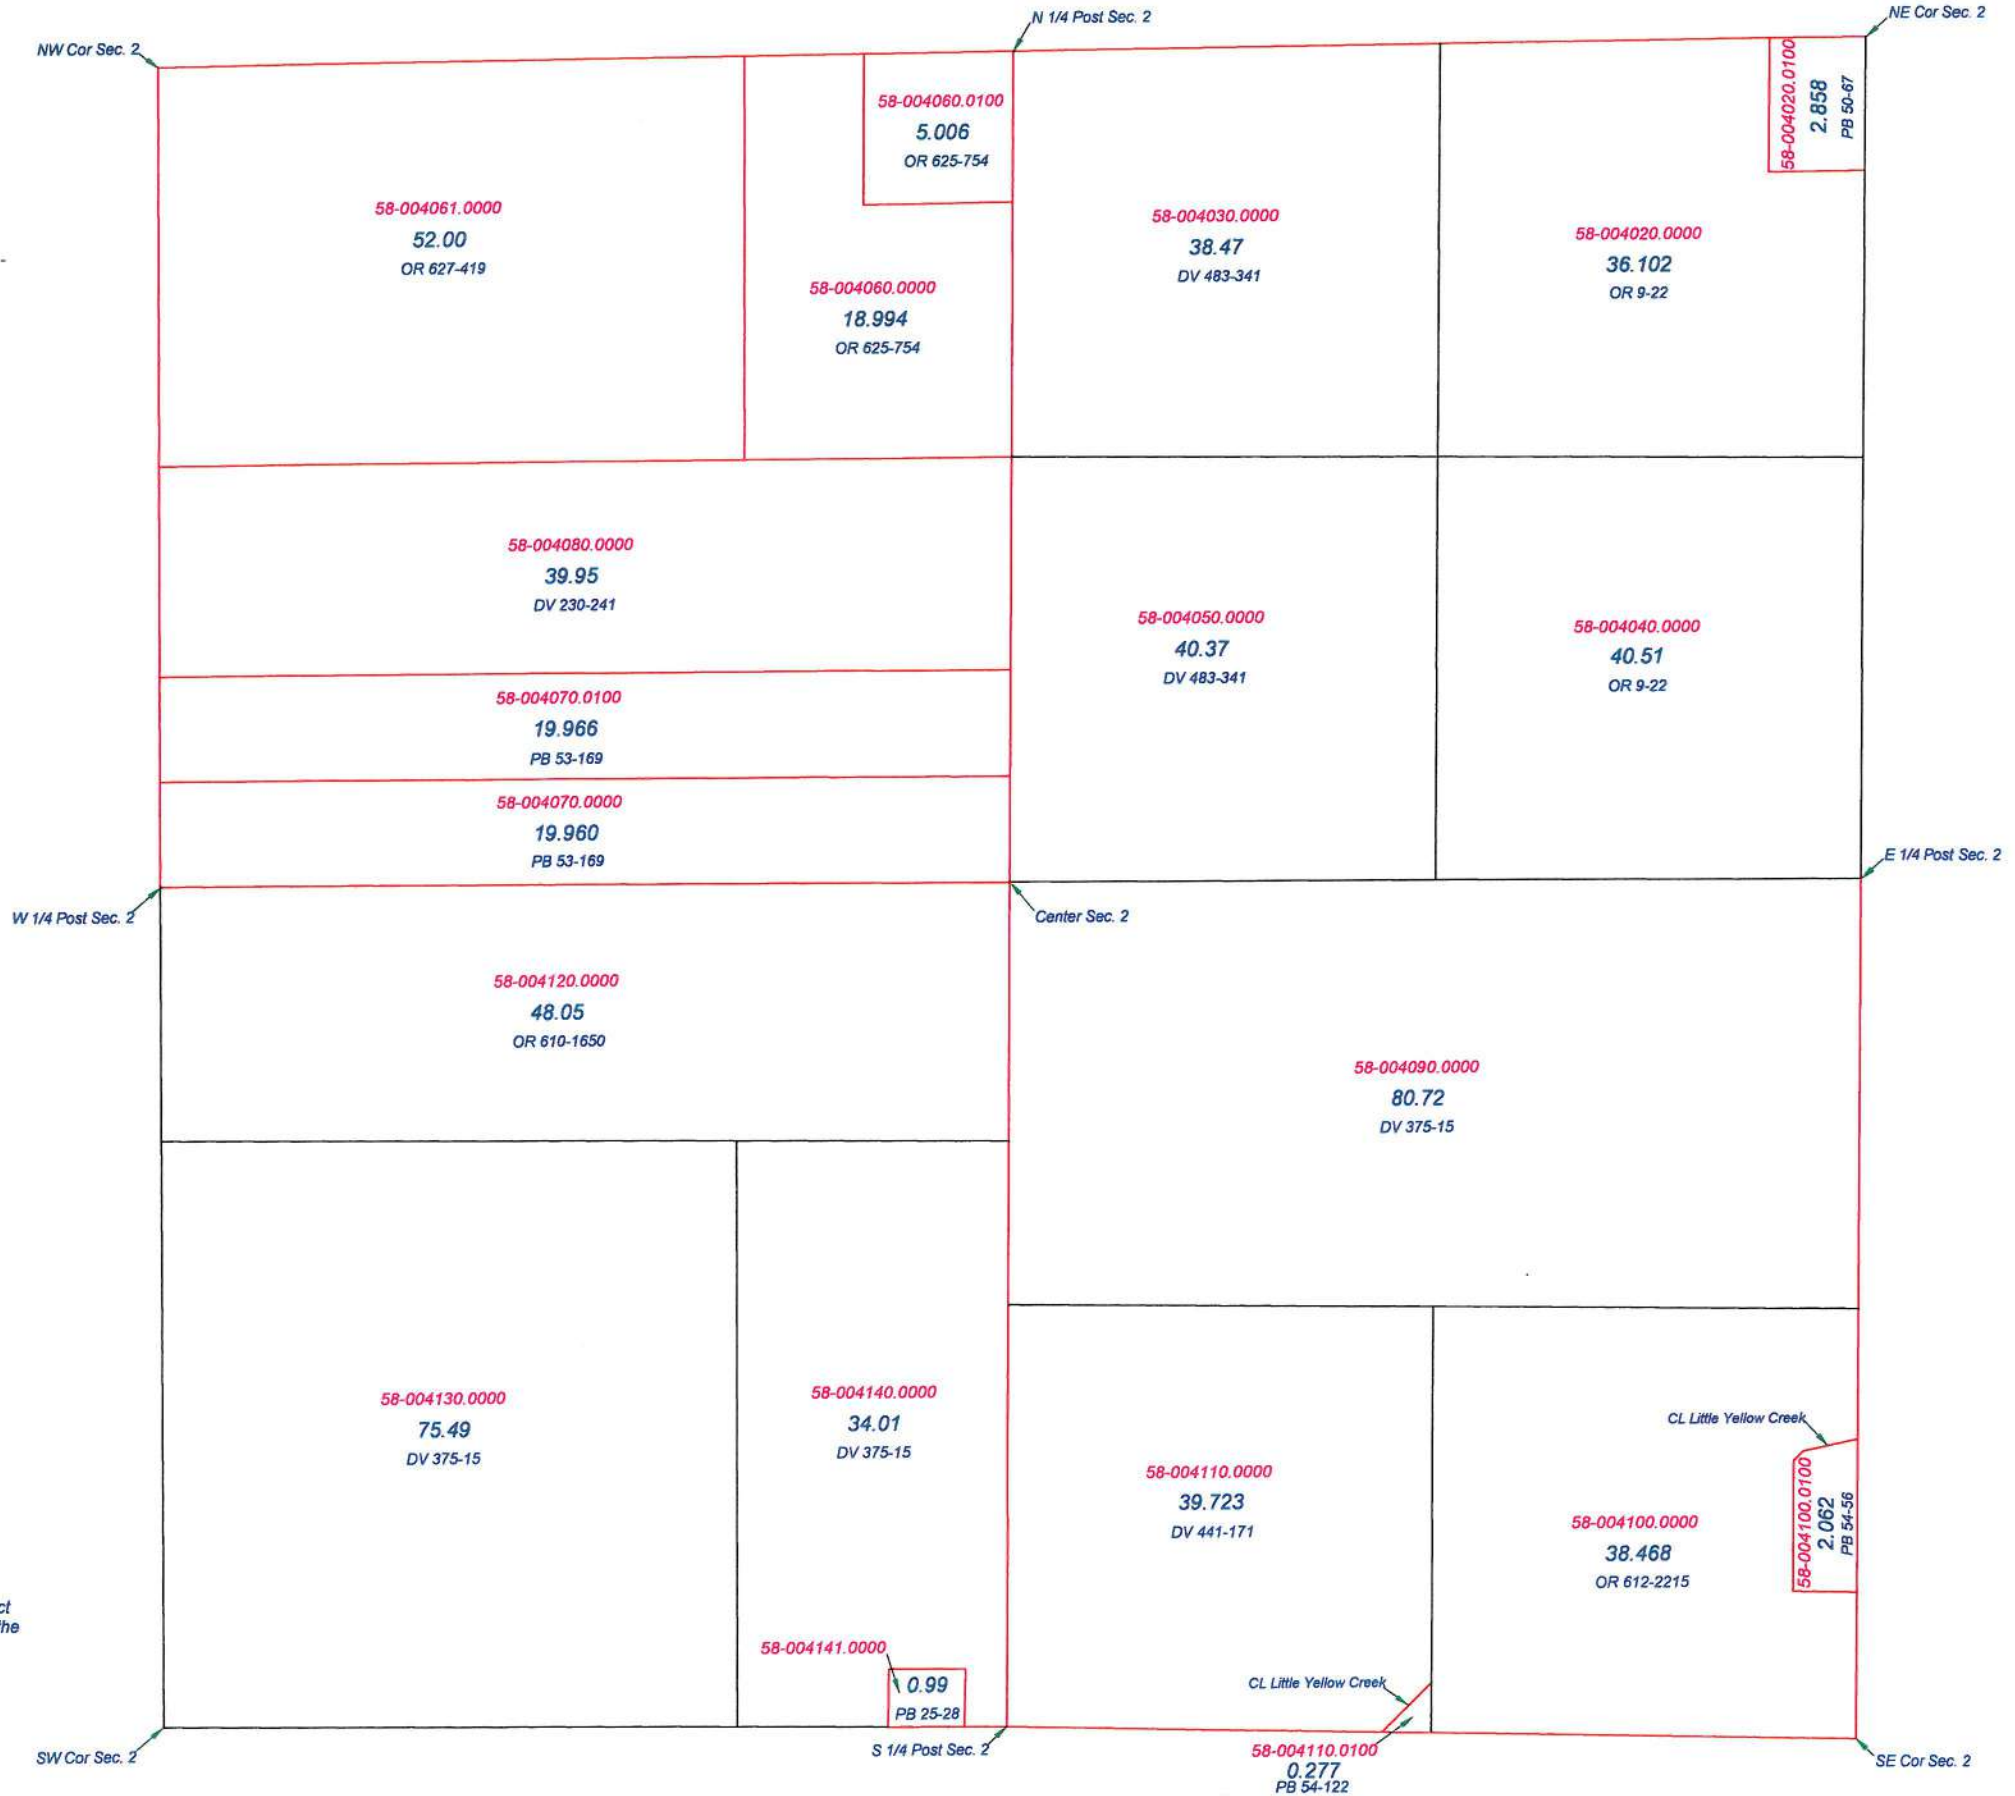

**VAN BUREN TOWNSHIP**  
 T 2 N R 8 E  
 SECTION 1

*This is a worksheet and is for location purposes only and cannot be guaranteed for accuracy. For more exact information, please CHECK deeds and plats on file in the Putnam County Recorders Office, Ottawa, Ohio.*  
 Revised 2012

**VAN BUREN TOWNSHIP**

T 2 N R 8 E  
SECTION 2

This is a worksheet and is for location purposes only and cannot be guaranteed for accuracy. For more exact information, please CHECK deeds and plats on file in the Putnam County Recorders Office, Ottawa, Ohio.  
Revised 2012