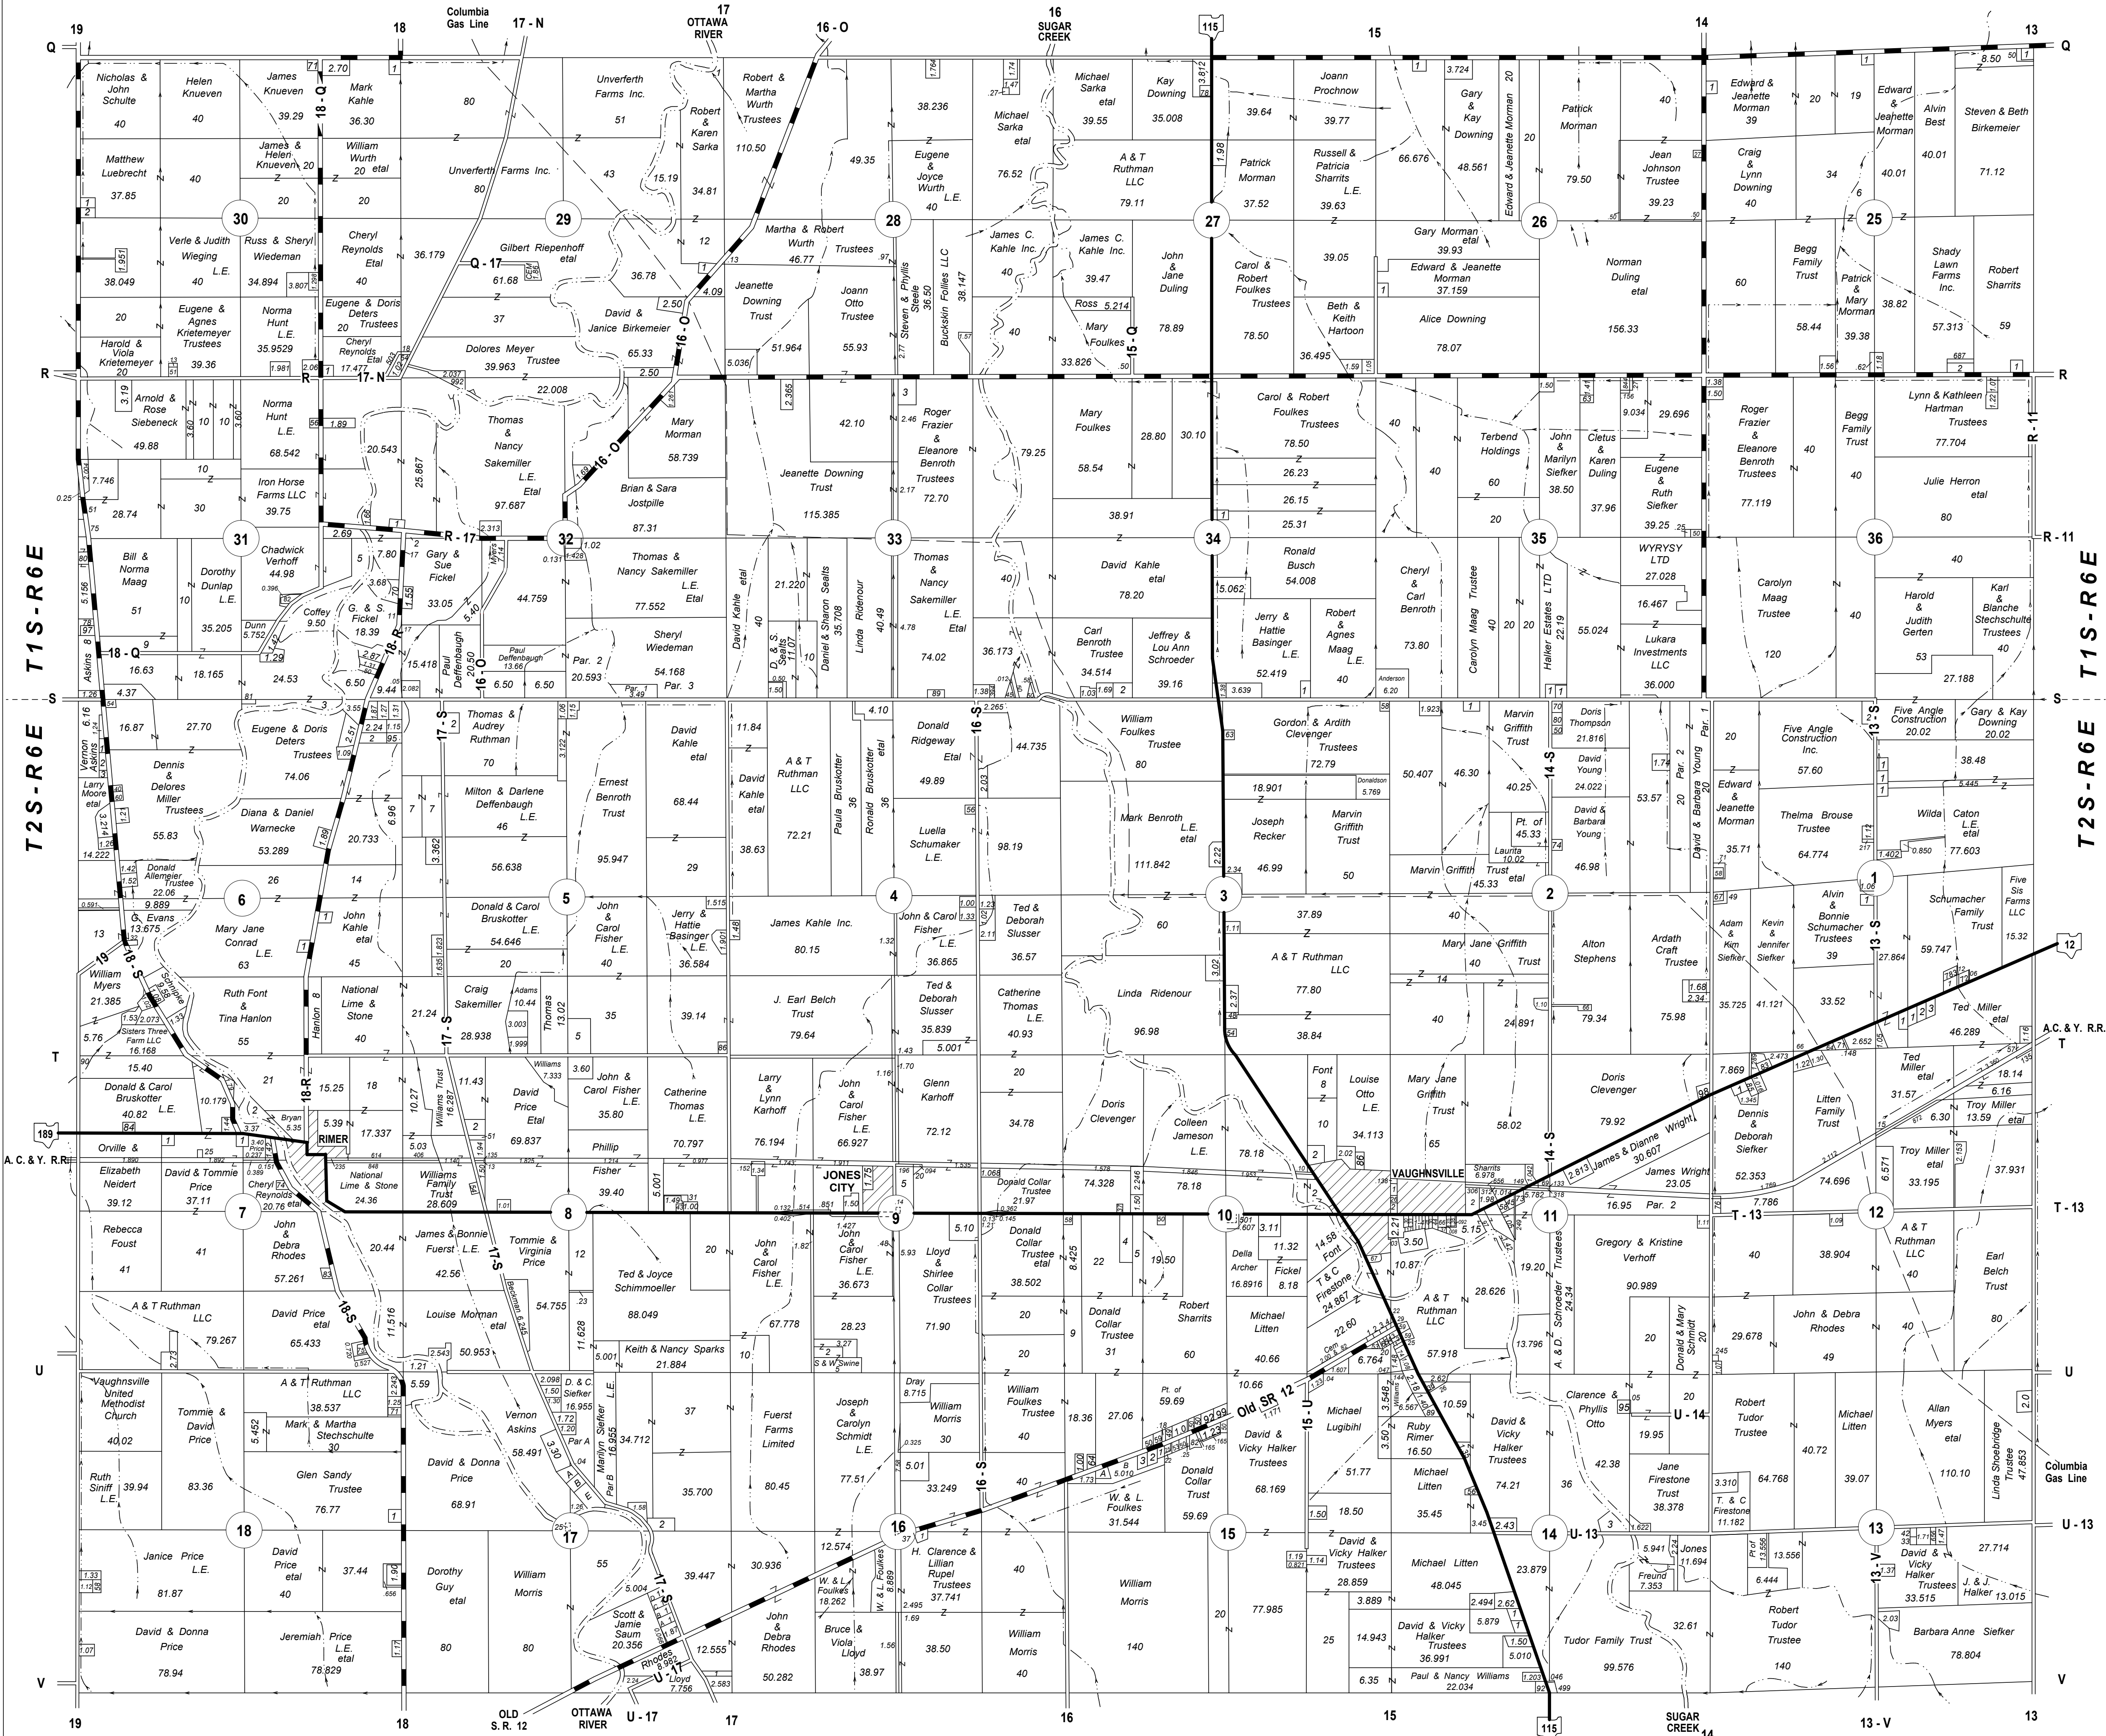

SUGAR CREEK TOWNSHIP PUTNAM COUNTY, OHIO

STATE ROADS
COUNTY ROADS
TOWNSHIP ROADS

T 1 S - R 6 E
T 2 S - R 6 E

TERRENCE R. RECKER COUNTY ENGINEER

CHECKED TRANSFER TO DATE 11/26/12

2013

SCALE: 1' = 1320'

Sugar Creek Twp. - Allen Co.

Sugar Creek Twp. - Allen Co.

This plat is a copy and is for identification purposes only and cannot be guaranteed for accuracy. For more exact information please CHECK deeds and plats on file in Putnam County Recorder's Office, Ottawa, Ohio.