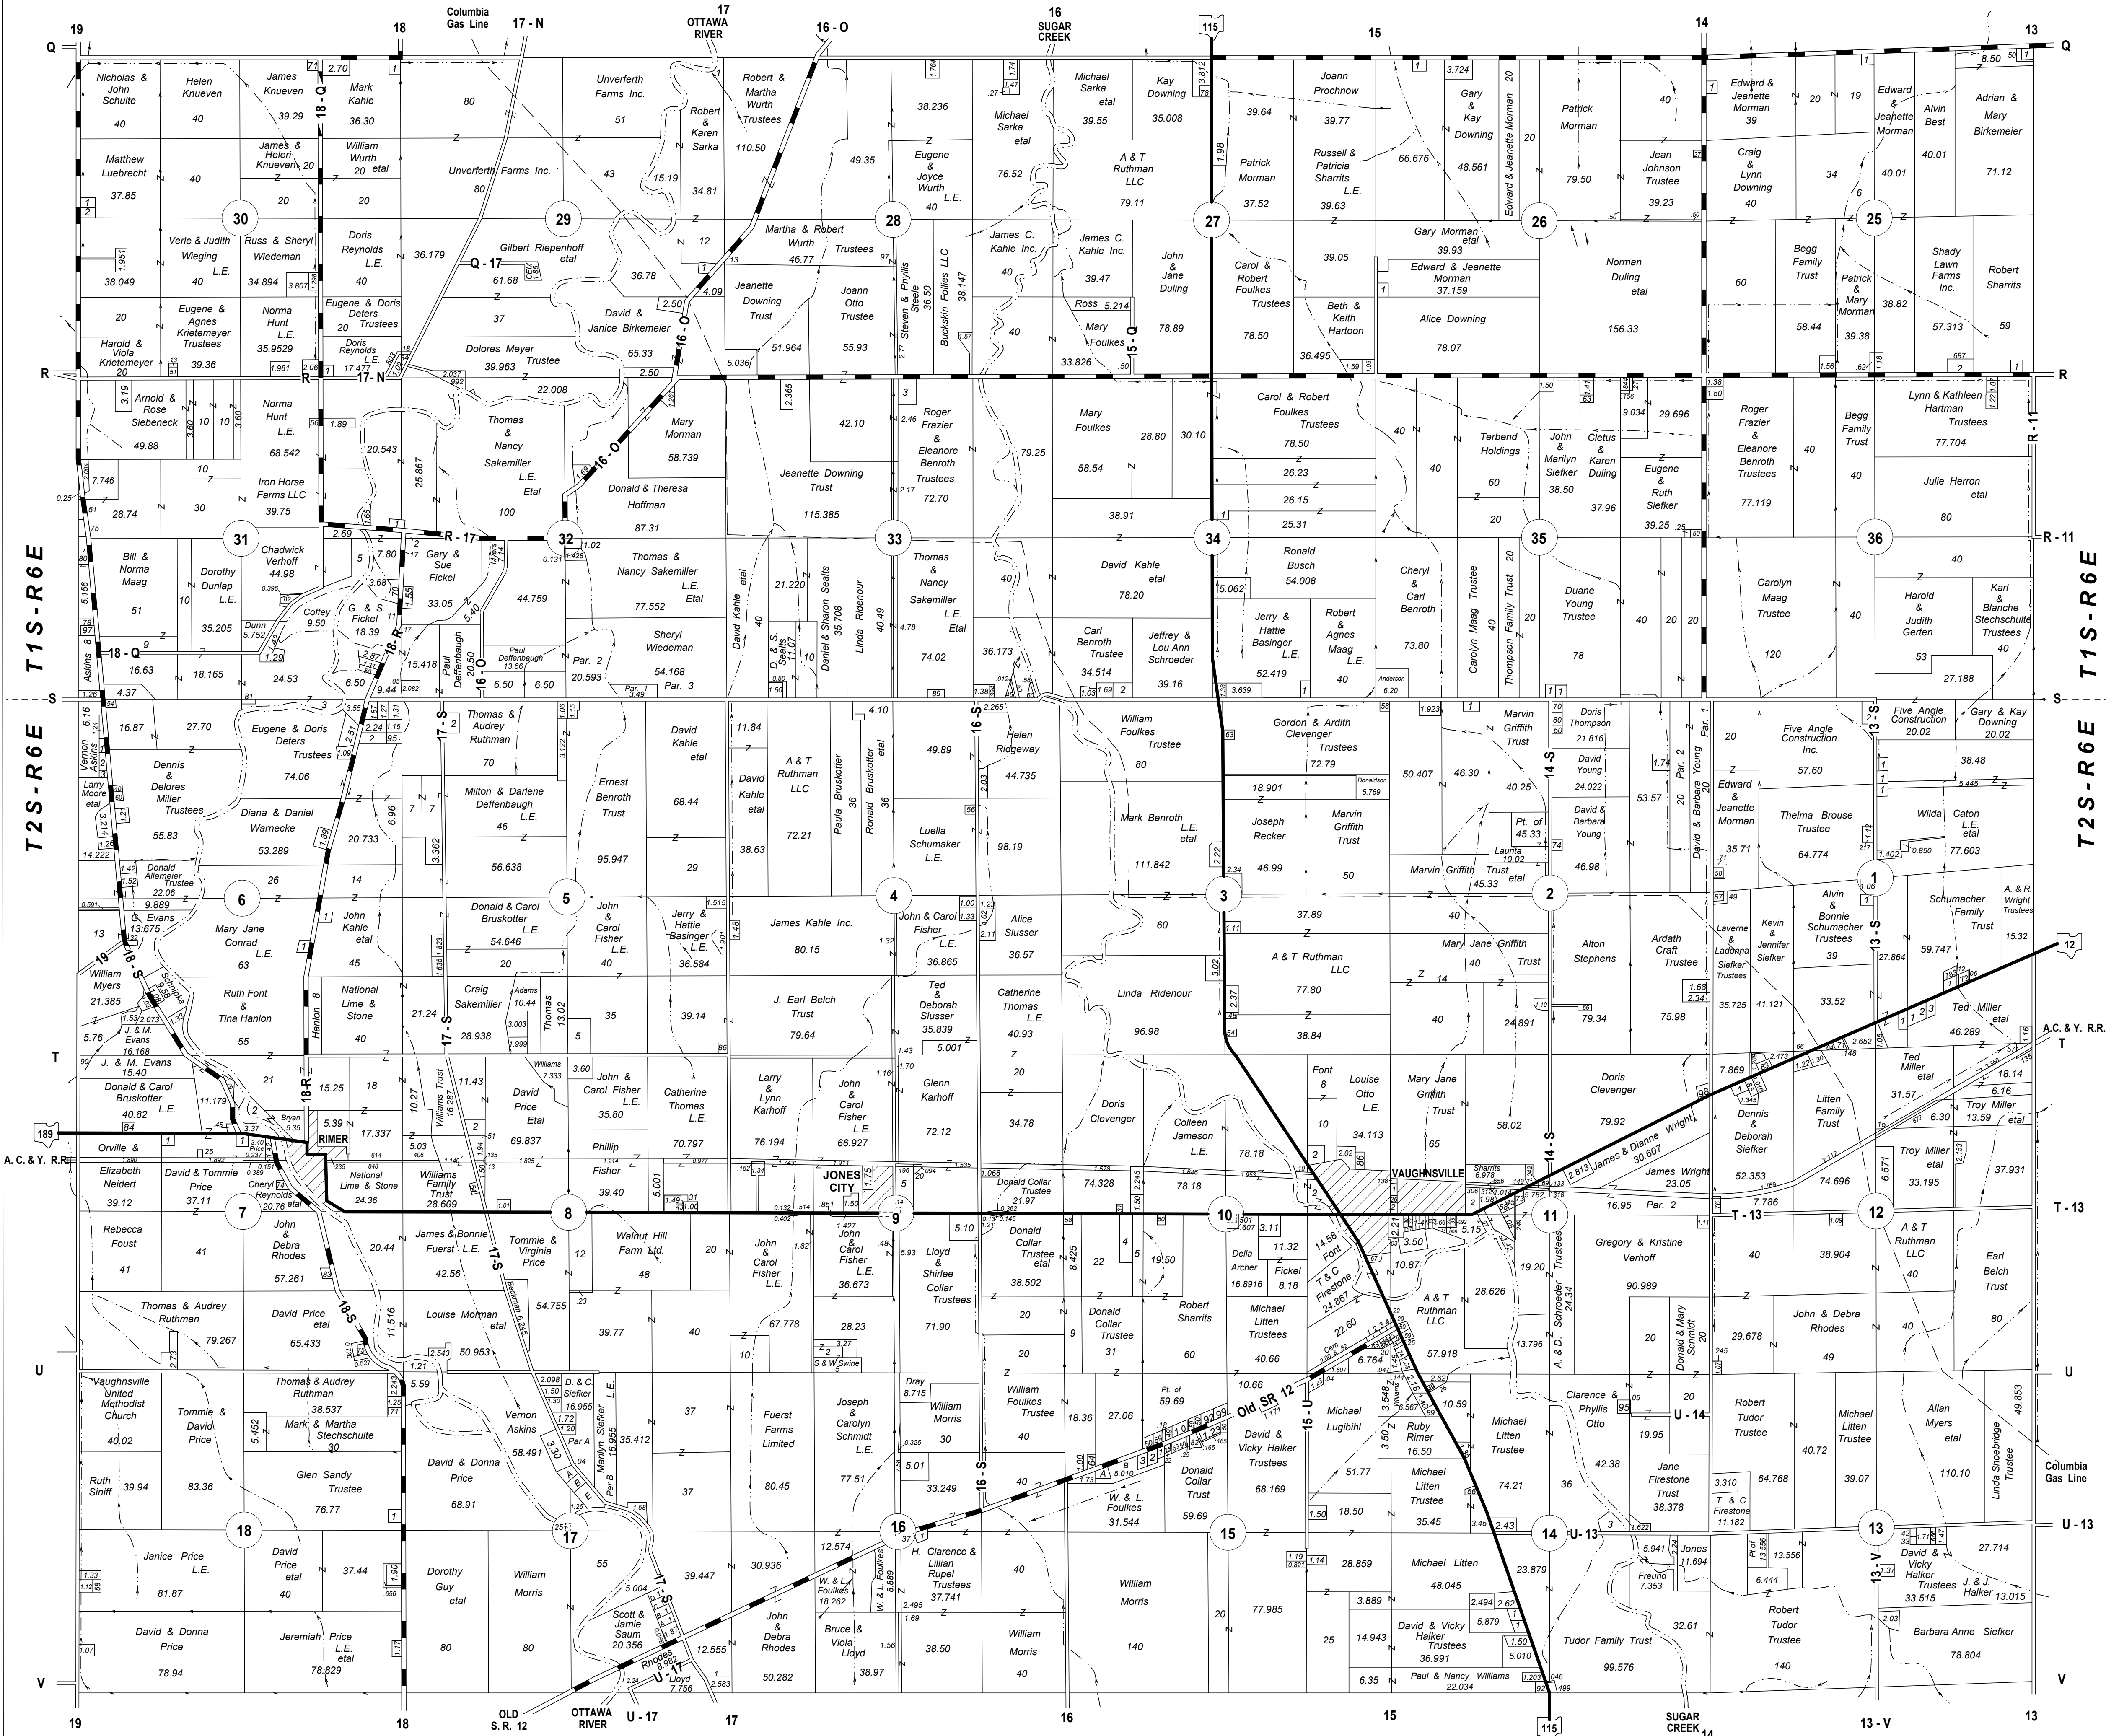

# SUGAR CREEK TOWNSHIP PUTNAM COUNTY, OHIO

STATE ROADS  
COUNTY ROADS  
TOWNSHIP ROADS

T 1 S - R 6 E  
T 2 S - R 6 E

TERRENCE R. RECKER COUNTY ENGINEER

CHECKED TRANSFER TO DATE 12/02/11

2012

SCALE: 1" = 1320'

Sugar Creek Twp. - Allen Co.

Sugar Creek Twp. - Allen Co.