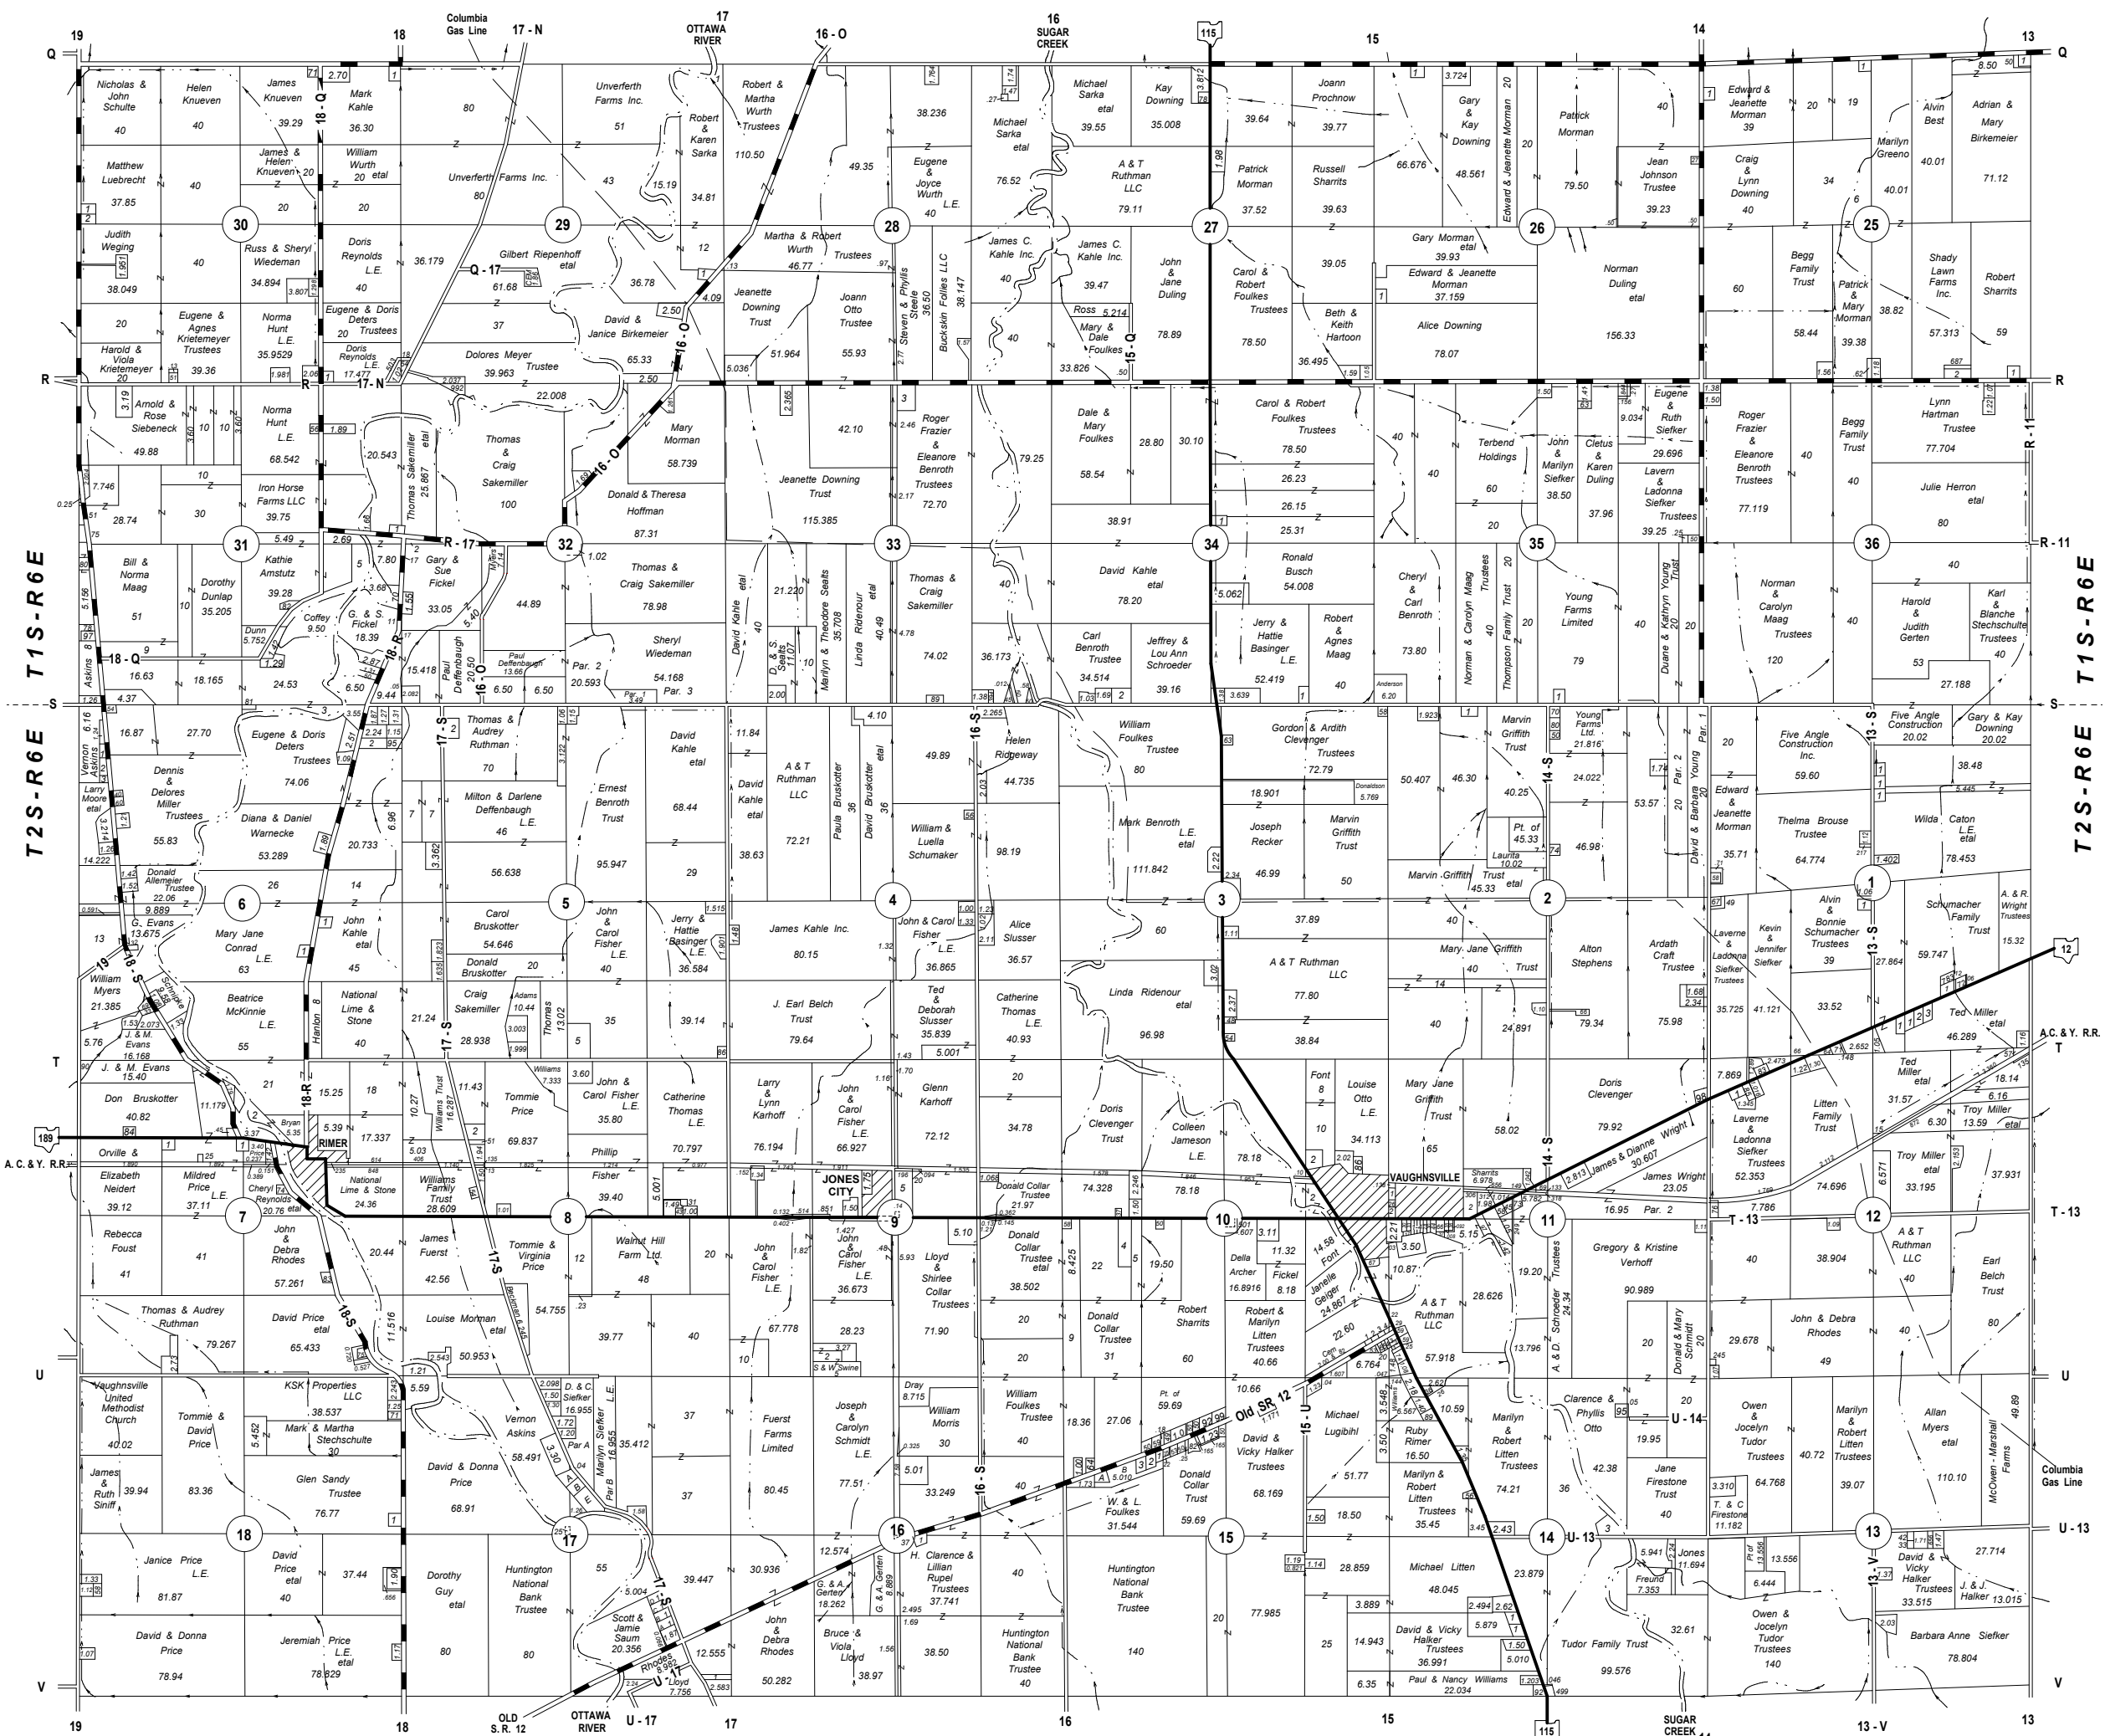

SUGAR CREEK TOWNSHIP PUTNAM COUNTY, OHIO

STATE ROADS
COUNTY ROADS
TOWNSHIP ROADS

T 1 S - R 6 E
T 2 S - R 6 E

TERRENCE R. RECKER COUNTY ENGINEER

CHECKED TRANSFER TO DATE 12/09/09

2010

SCALE: 1' = 2640'

Sugar Creek Twp. - Allen Co.

Sugar Creek Twp. - Allen Co.