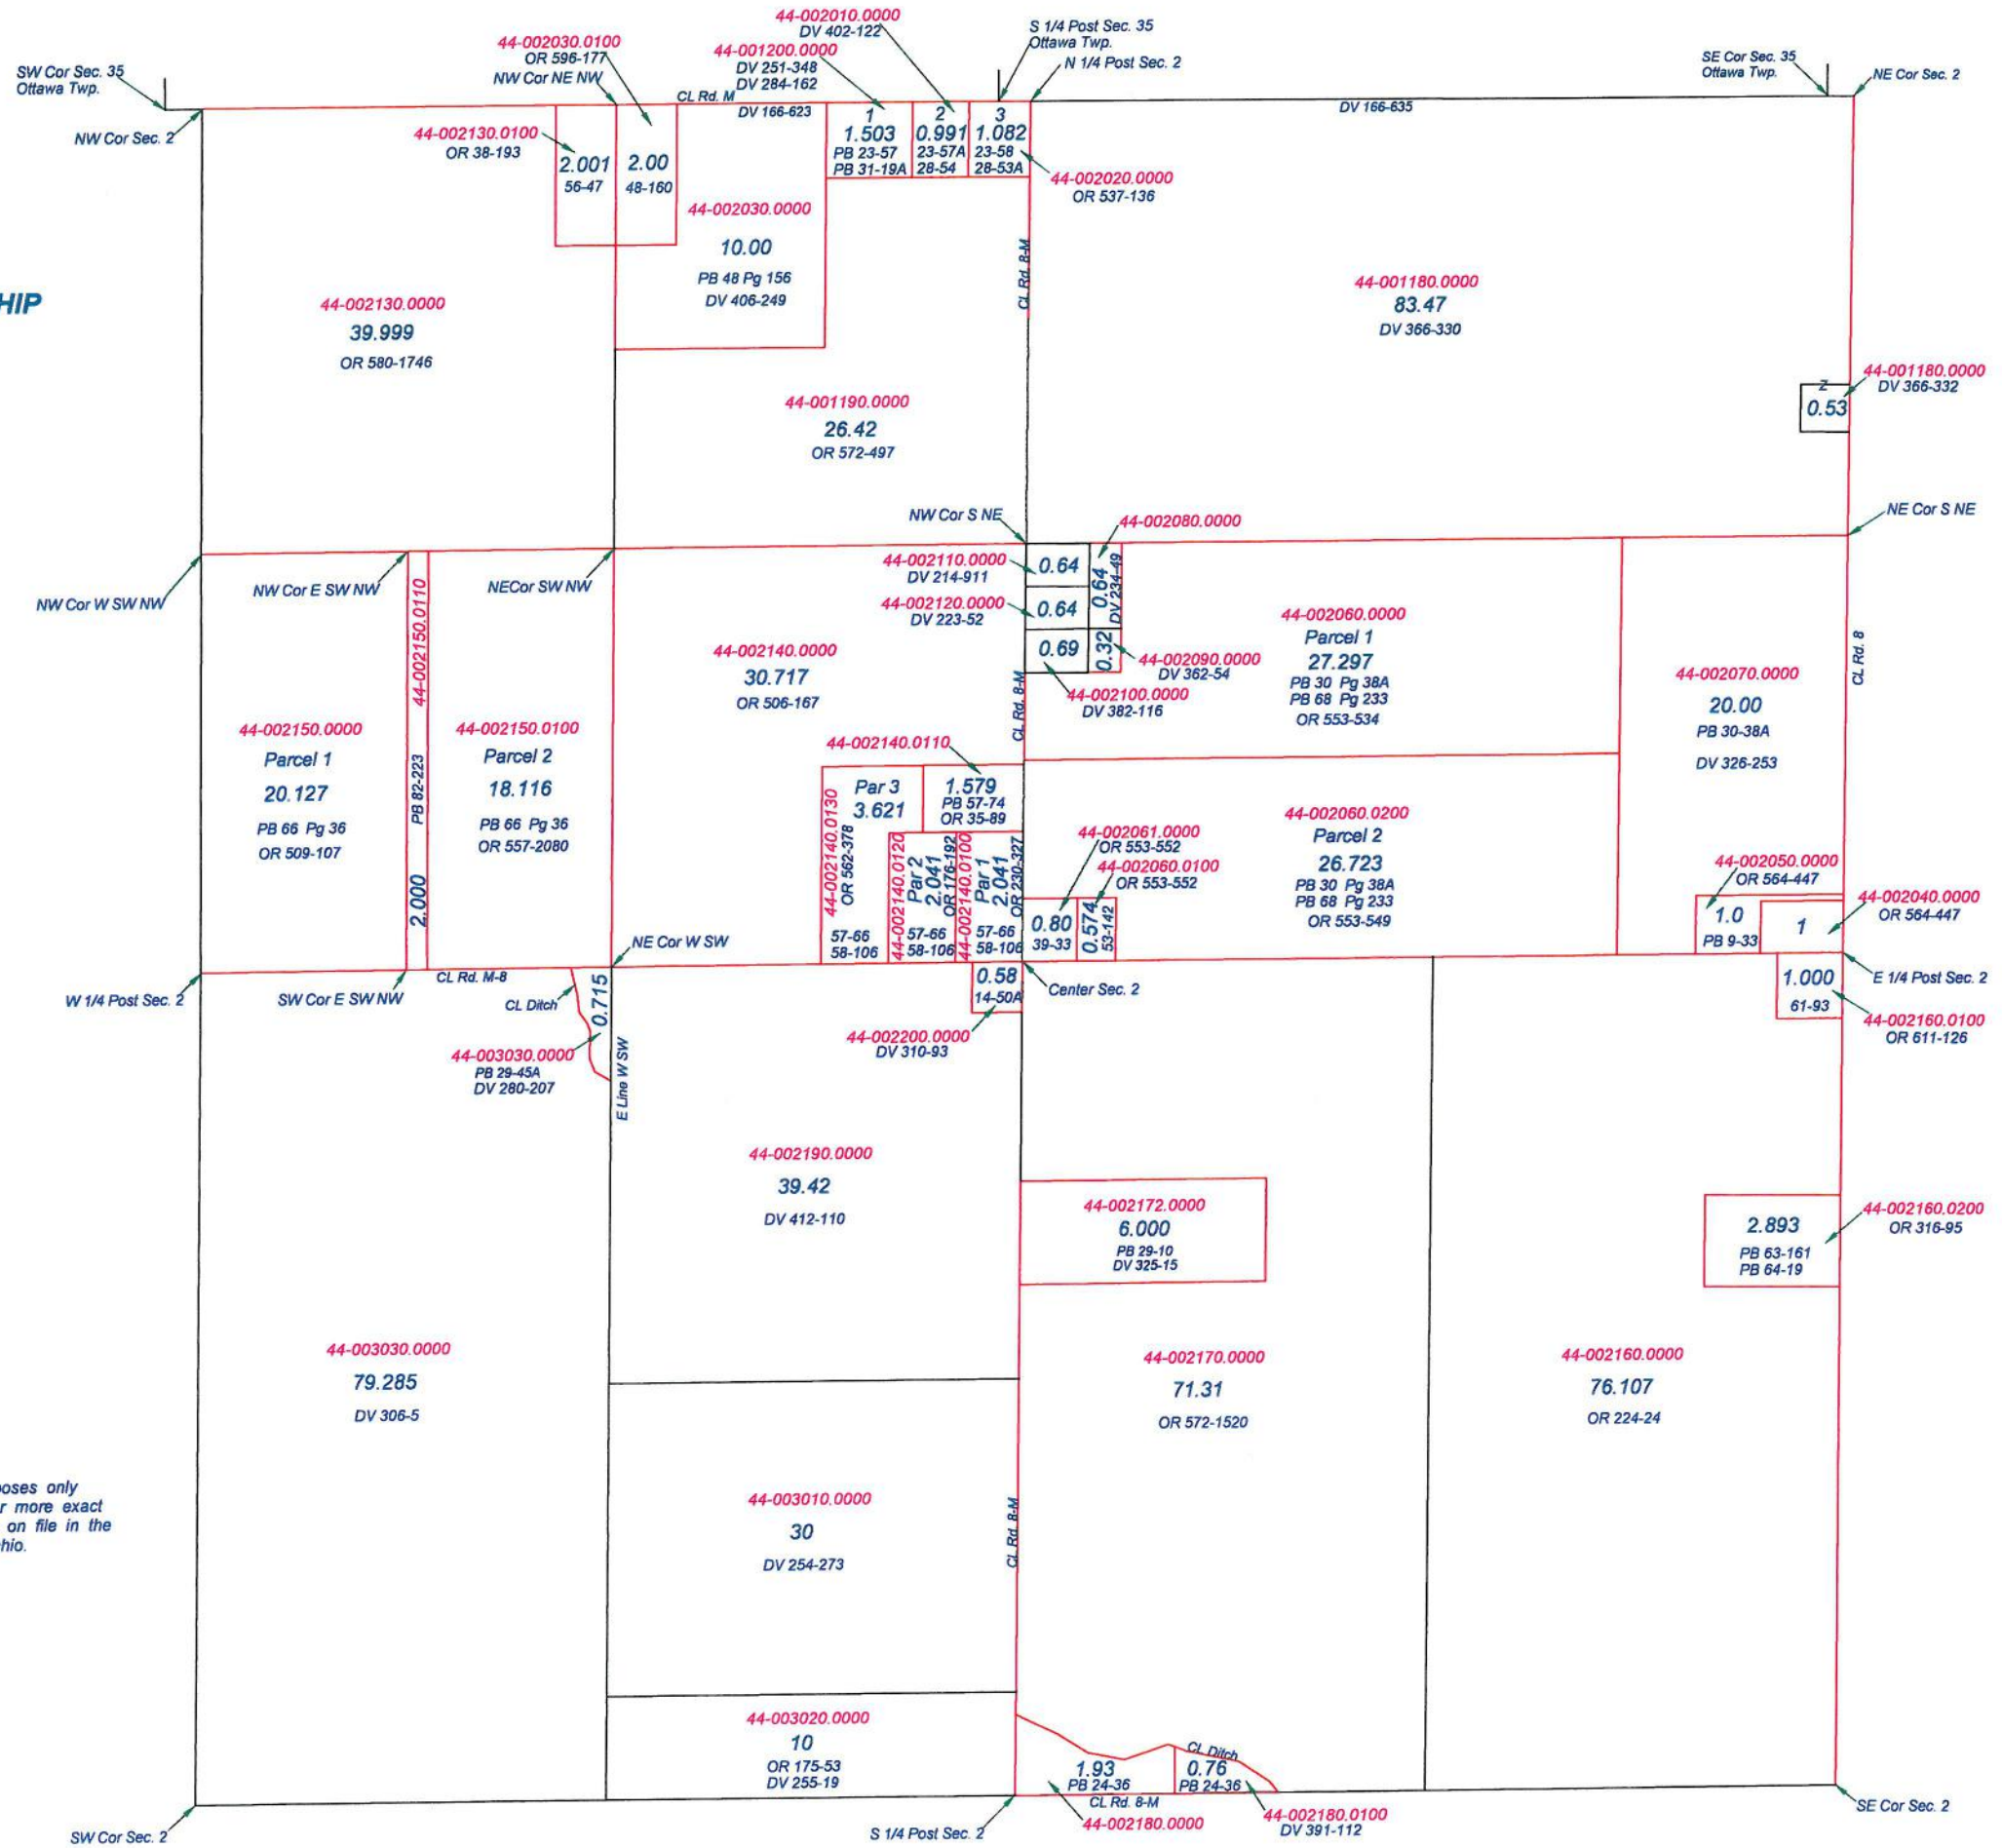

PLEASANT TOWNSHIP

T1S R7E
SECTION 1

This is a worksheet and is for location purposes only and cannot be guaranteed for accuracy. For more exact information, please CHECK deeds and plats on file in the Putnam County Recorders Office, Ottawa, Ohio.

Revised 2014

PLEASANT TOWNSHIP

T1S R7E
SECTION 2

This is a worksheet and is for location purposes only and cannot be guaranteed for accuracy. For more exact information, please CHECK deeds and plats on file in the Putnam County Recorders Office, Ottawa, Ohio.

Revised 2015

PLEASANT TOWNSHIP

T1S R7E
SECTION 4

- ① 44-004150.0000 0.54 Ac. PB 7-47 OR 580-462
- ② 44-004160.0000 0.51 Ac. PB 4-119 OR 143-319
- ③ 44-004180.0000 0.50 Ac. DV 376-83
- ④ 44-004190.0100 0.152 Ac. PB 72-85 OR 580-458
- ⑤ 44-004200.0000 Par 1 0.57 Ac. PB 7-48 OR 599-2033
- ⑥ 44-005010.0000 Par 2 0.57 Ac. PB 7-48 OR 143-319
- ⑦ 44-005020.0000 Par 3 0.06 Ac. PB 7-48 OR 143-319
- ⑧ 44-005050.0000 Par 1 PB 5-45 PB 9-15 OR 602-574
- ⑨ 44-005060.0000 Par 1 PB 5-45 PB 9-15 OR 602-574
- ⑩ 44-005070.0000 Par 3 PB 5-45 PB 9-15 DV 207-997
- ⑪ 44-005090.0000 NEpt NW NW PB 10-20 OR 553-2143
- ⑫ 44-005100.0000 Nmdpt NW NW PB 5-33 OR 608-2452