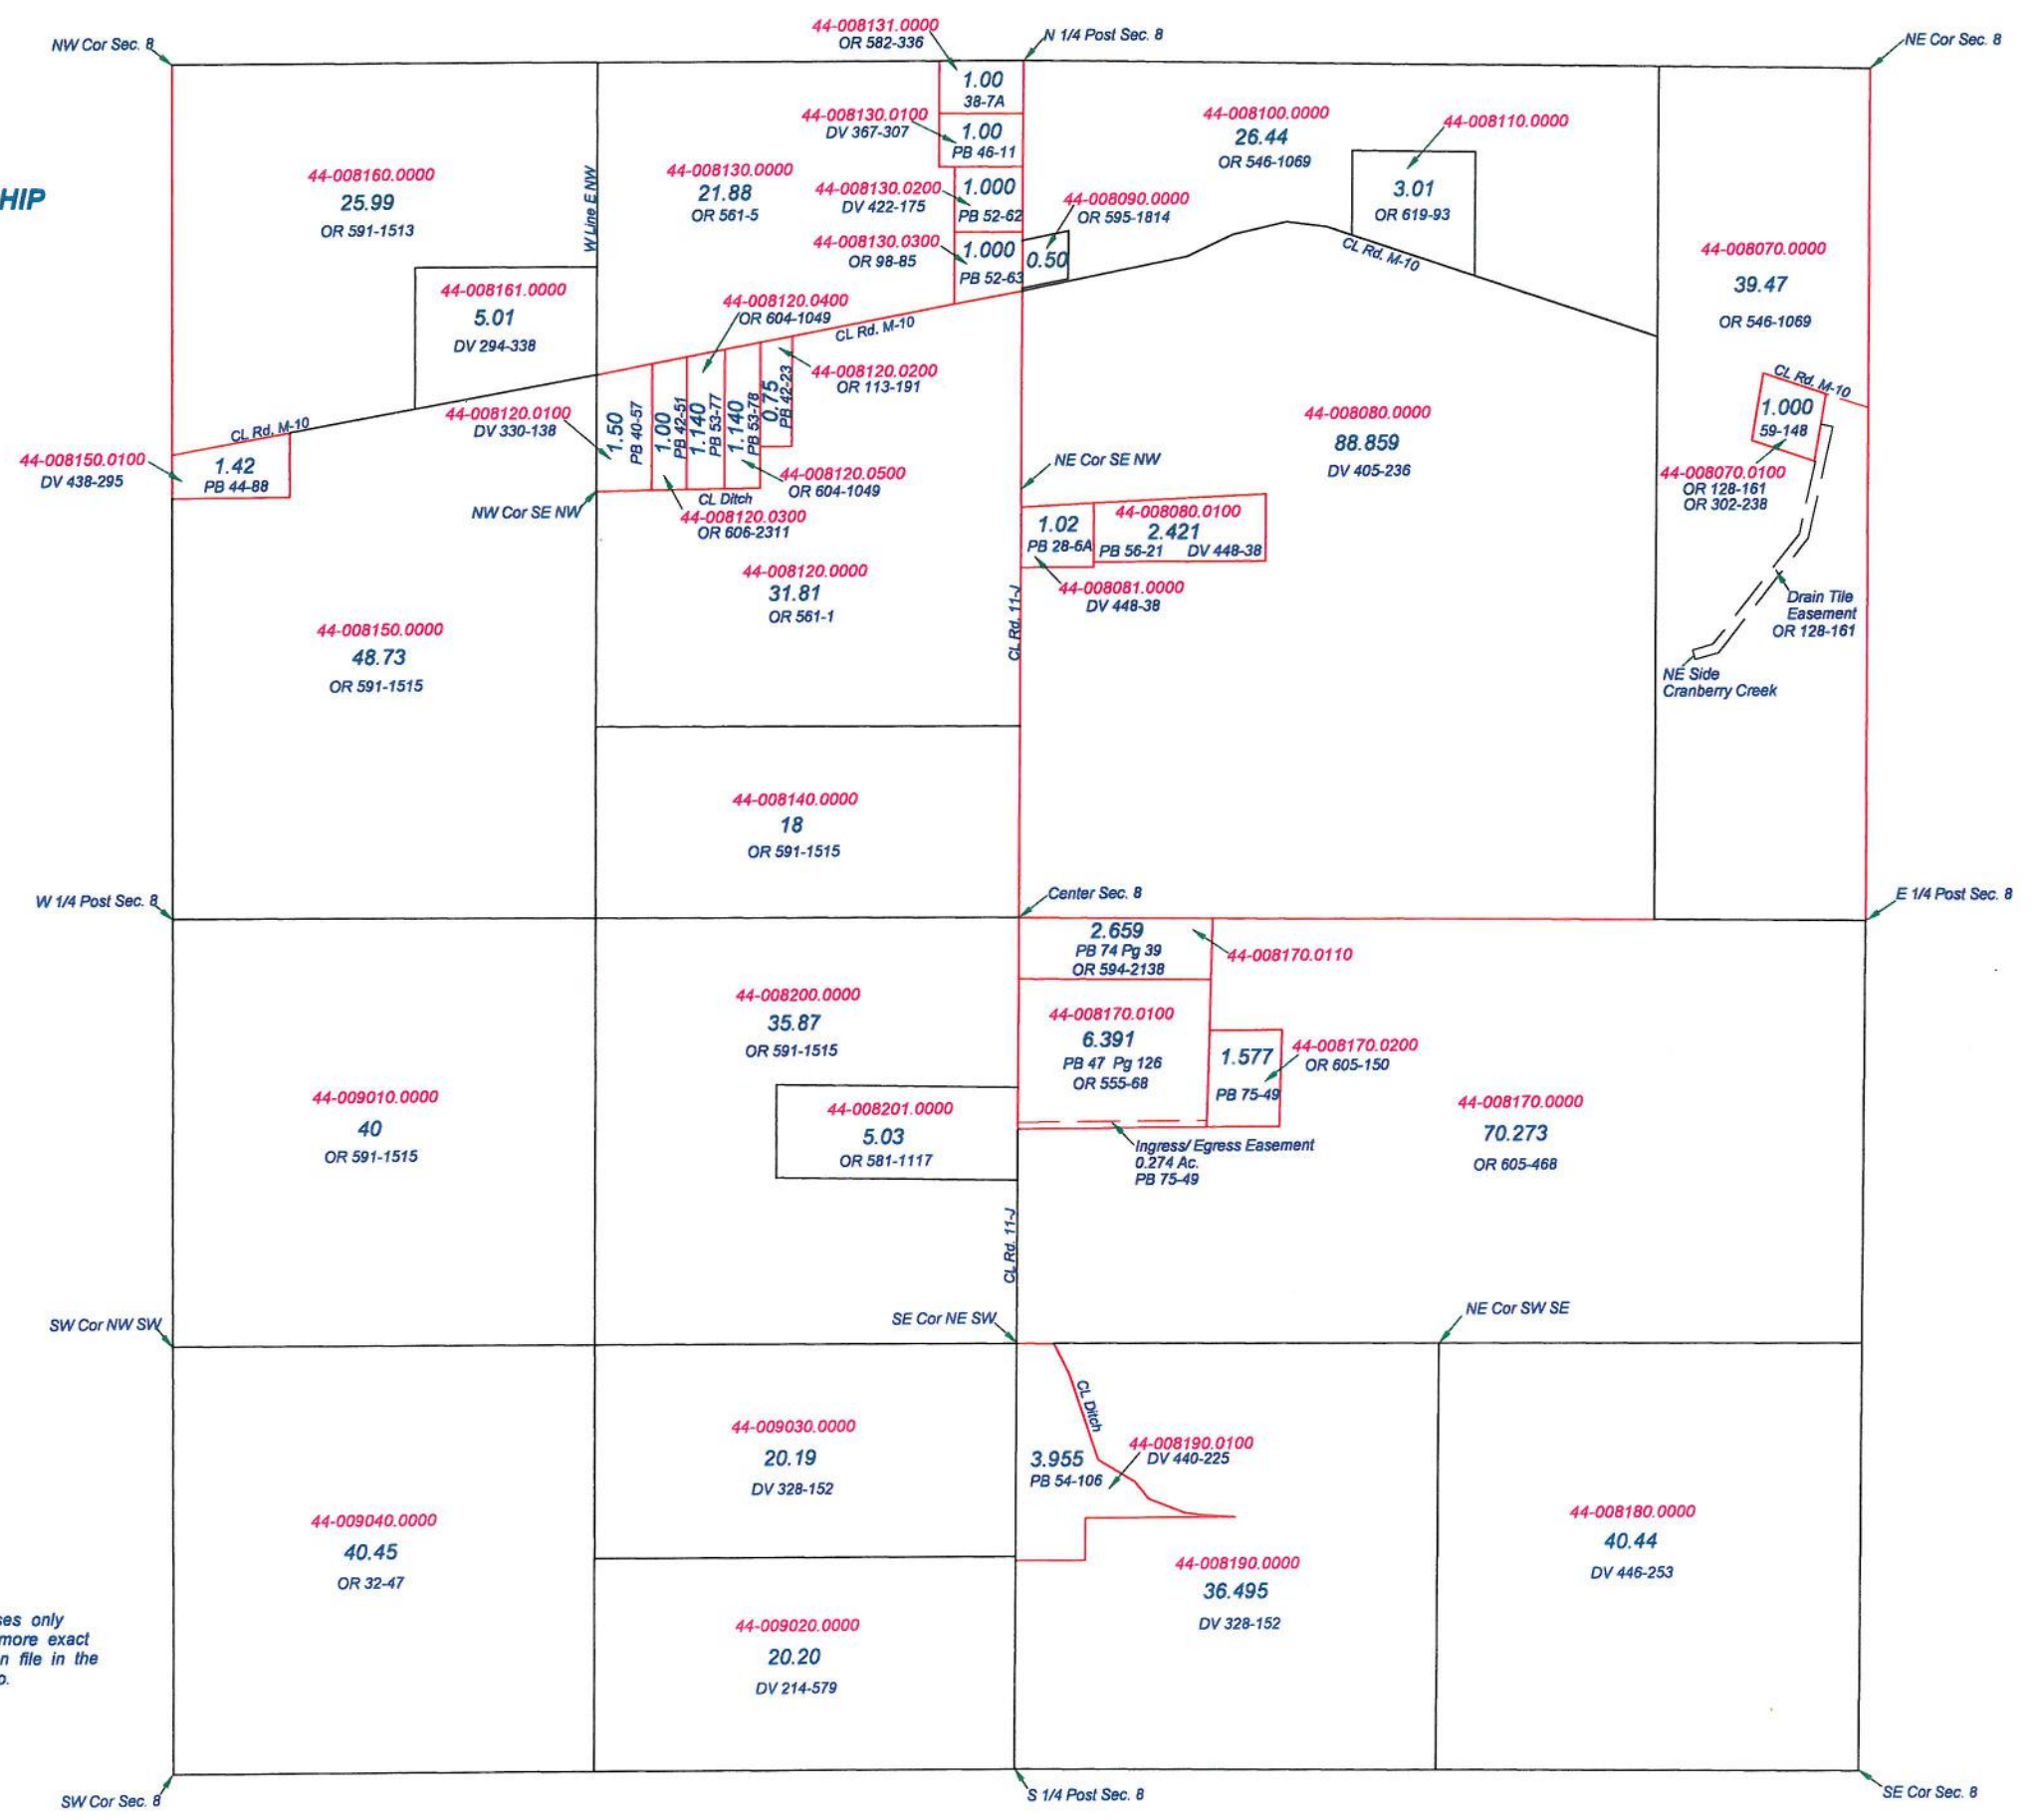

PLEASANT TOWNSHIP

T1S R7E
SECTION 8

This is a worksheet and is for location purposes only and cannot be guaranteed for accuracy. For more exact information, please CHECK deeds and plats on file in the Putnam County Recorders Office, Ottawa, Ohio.

Revised 2012