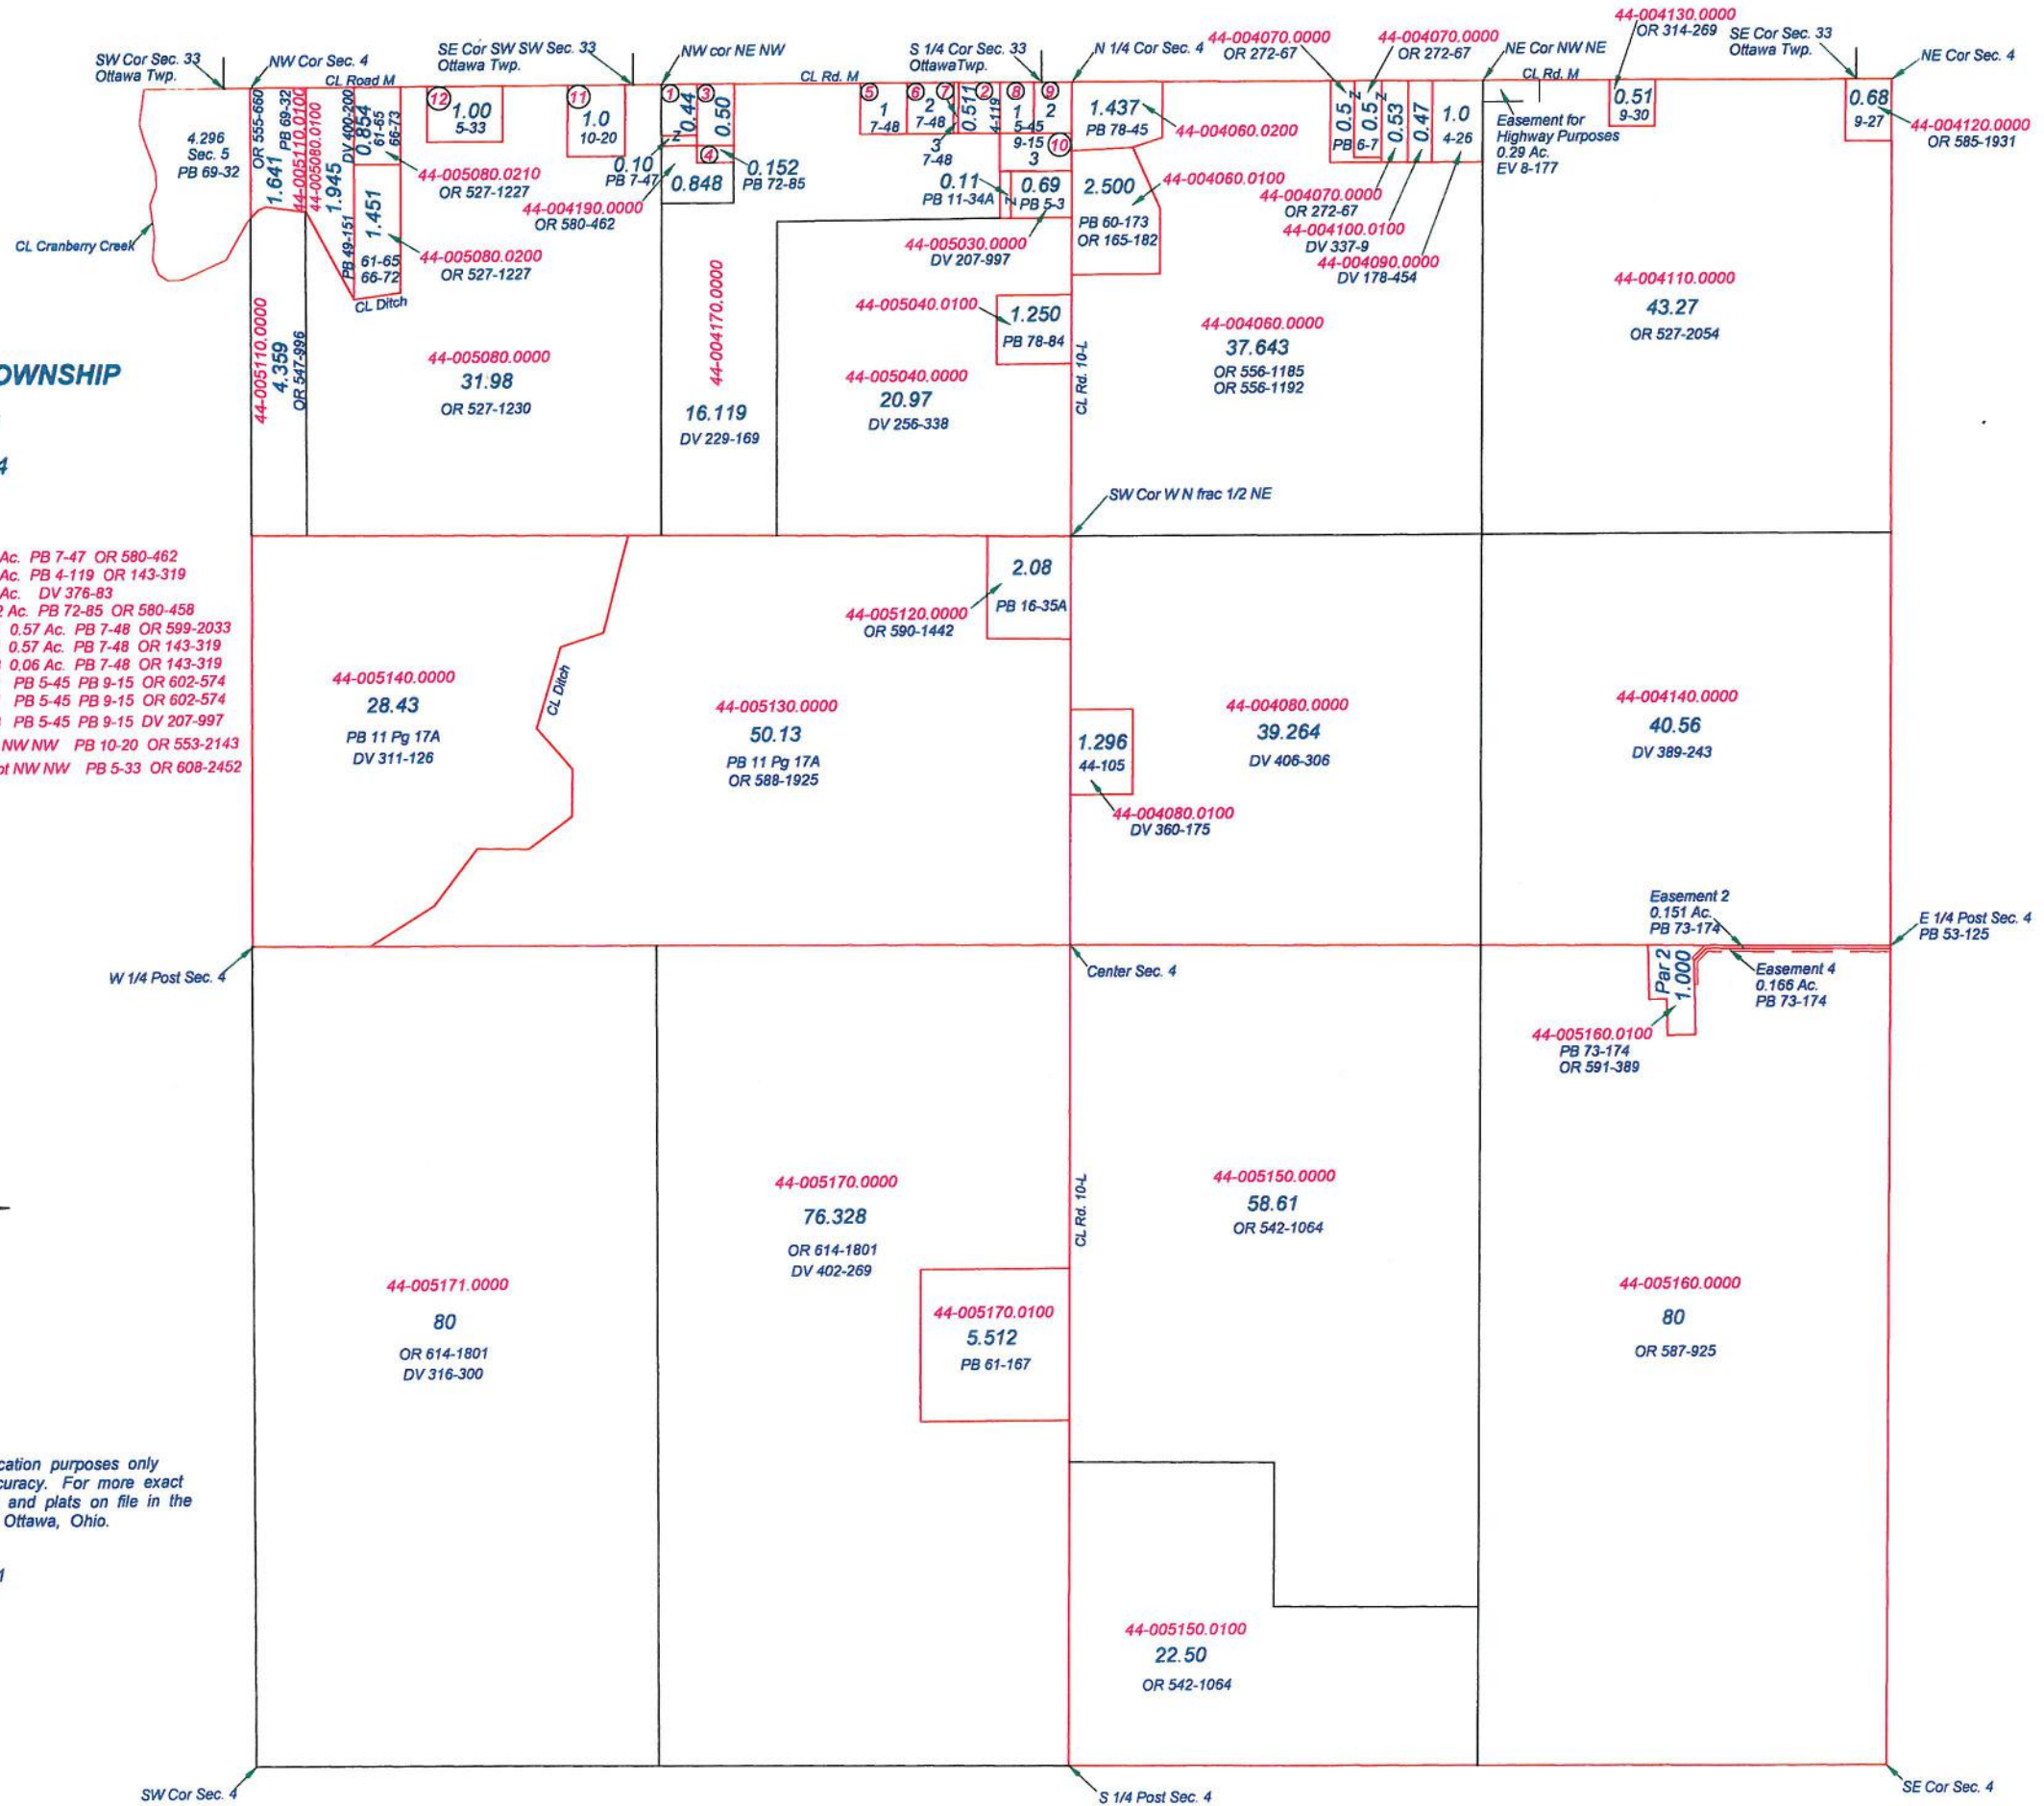

PLEASANT TOWNSHIP

T1S R7E
SECTION 1

This is a worksheet and is for location purposes only and cannot be guaranteed for accuracy. For more exact information, please CHECK deeds and plats on file in the Putnam County Recorders Office, Ottawa, Ohio.

Revised 2014

PLEASANT TOWNSHIP

T1S R7E
SECTION 2

This is a worksheet and is for location purposes only and cannot be guaranteed for accuracy. For more exact information, please CHECK deeds and plats on file in the Putnam County Recorders Office, Ottawa, Ohio.

Revised 2015

PLEASANT TOWNSHIP

T1S R7E
SECTION 4

- ① 44-004150.0000 0.54 Ac. PB 7-47 OR 580-462
- ② 44-004160.0000 0.51 Ac. PB 4-119 OR 143-319
- ③ 44-004180.0000 0.50 Ac. DV 376-83
- ④ 44-004190.0100 0.152 Ac. PB 72-85 OR 580-458
- ⑤ 44-004200.0000 Par 1 0.57 Ac. PB 7-48 OR 599-2033
- ⑥ 44-005010.0000 Par 2 0.57 Ac. PB 7-48 OR 143-319
- ⑦ 44-005020.0000 Par 3 0.06 Ac. PB 7-48 OR 143-319
- ⑧ 44-005050.0000 Par 1 PB 5-45 PB 9-15 OR 602-574
- ⑨ 44-005060.0000 Par 1 PB 5-45 PB 9-15 OR 602-574
- ⑩ 44-005070.0000 Par 3 PB 5-45 PB 9-15 DV 207-997
- ⑪ 44-005090.0000 NEpt NW NW PB 10-20 OR 553-2143
- ⑫ 44-005100.0000 Nmdpt NW NW PB 5-33 OR 608-2452

Revised 2011

PLEASANT TOWNSHIP
T1S R7E
SECTION 5

This is a worksheet and is for location purposes only and cannot be guaranteed for accuracy. For more exact information, please CHECK deeds and plats on file in the Putnam County Recorders Office, Ottawa, Ohio.