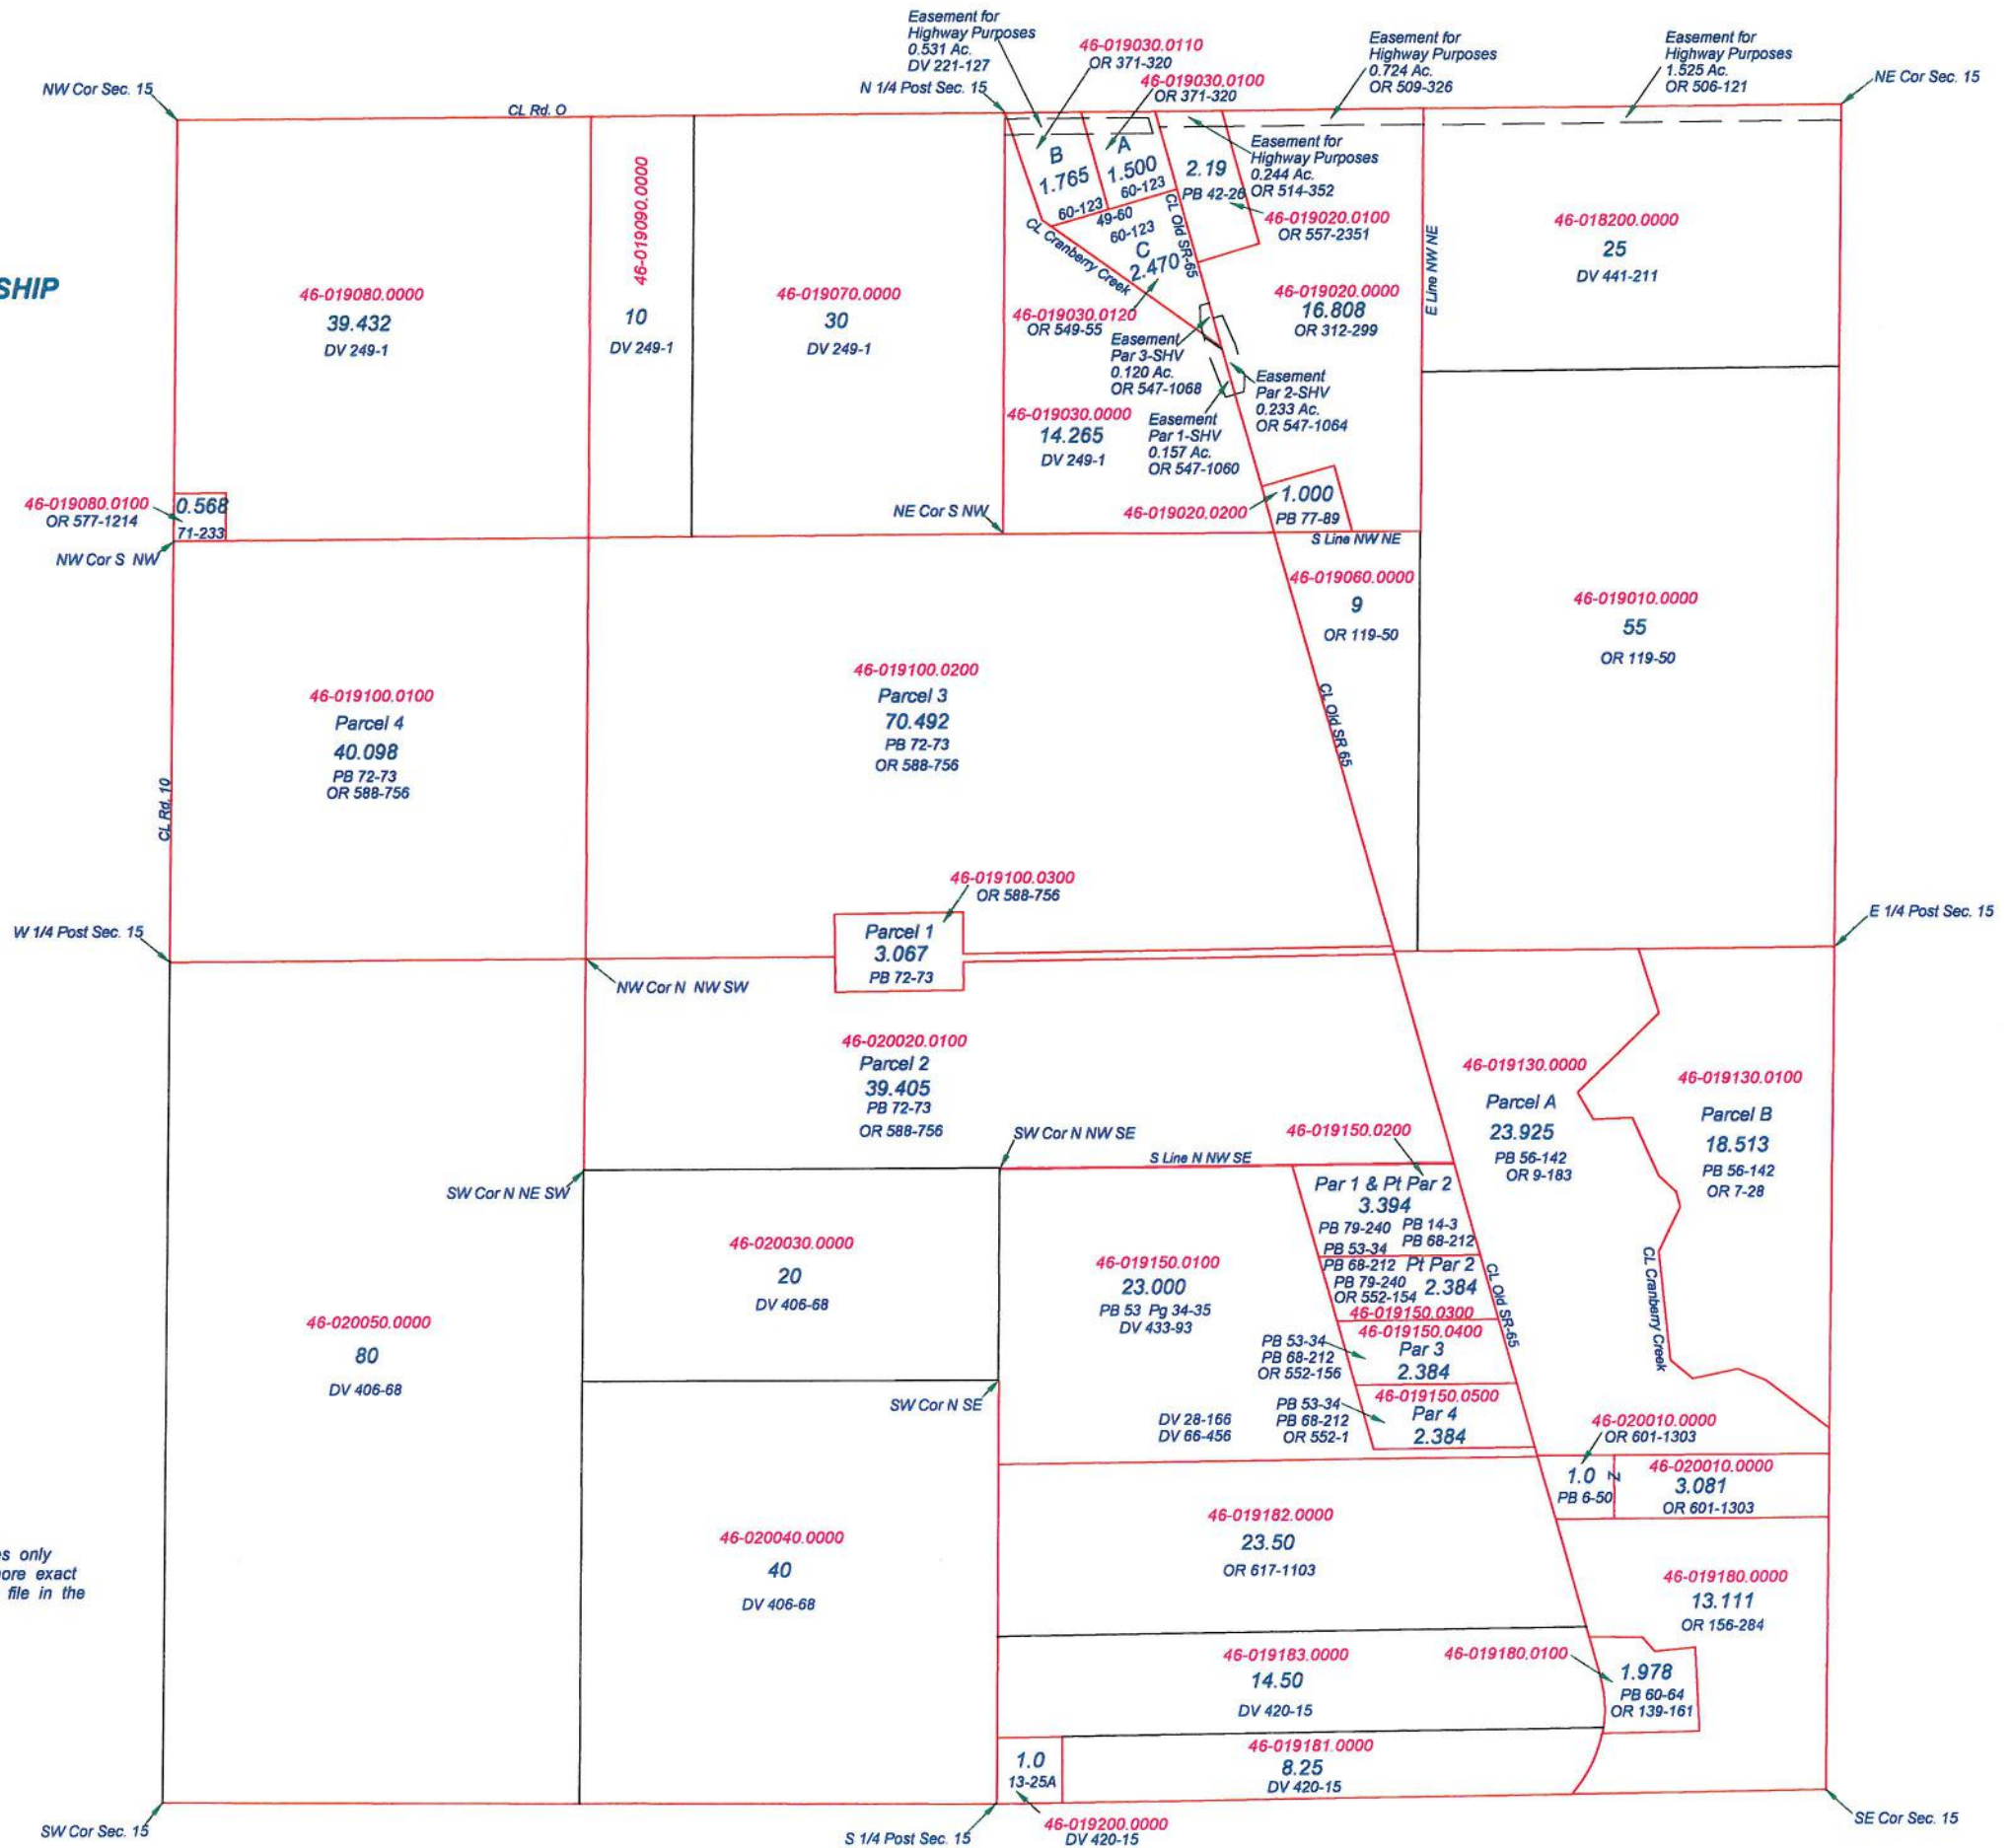

PLEASANT TOWNSHIP
T1S R7E
SECTION 15

Revised 2012