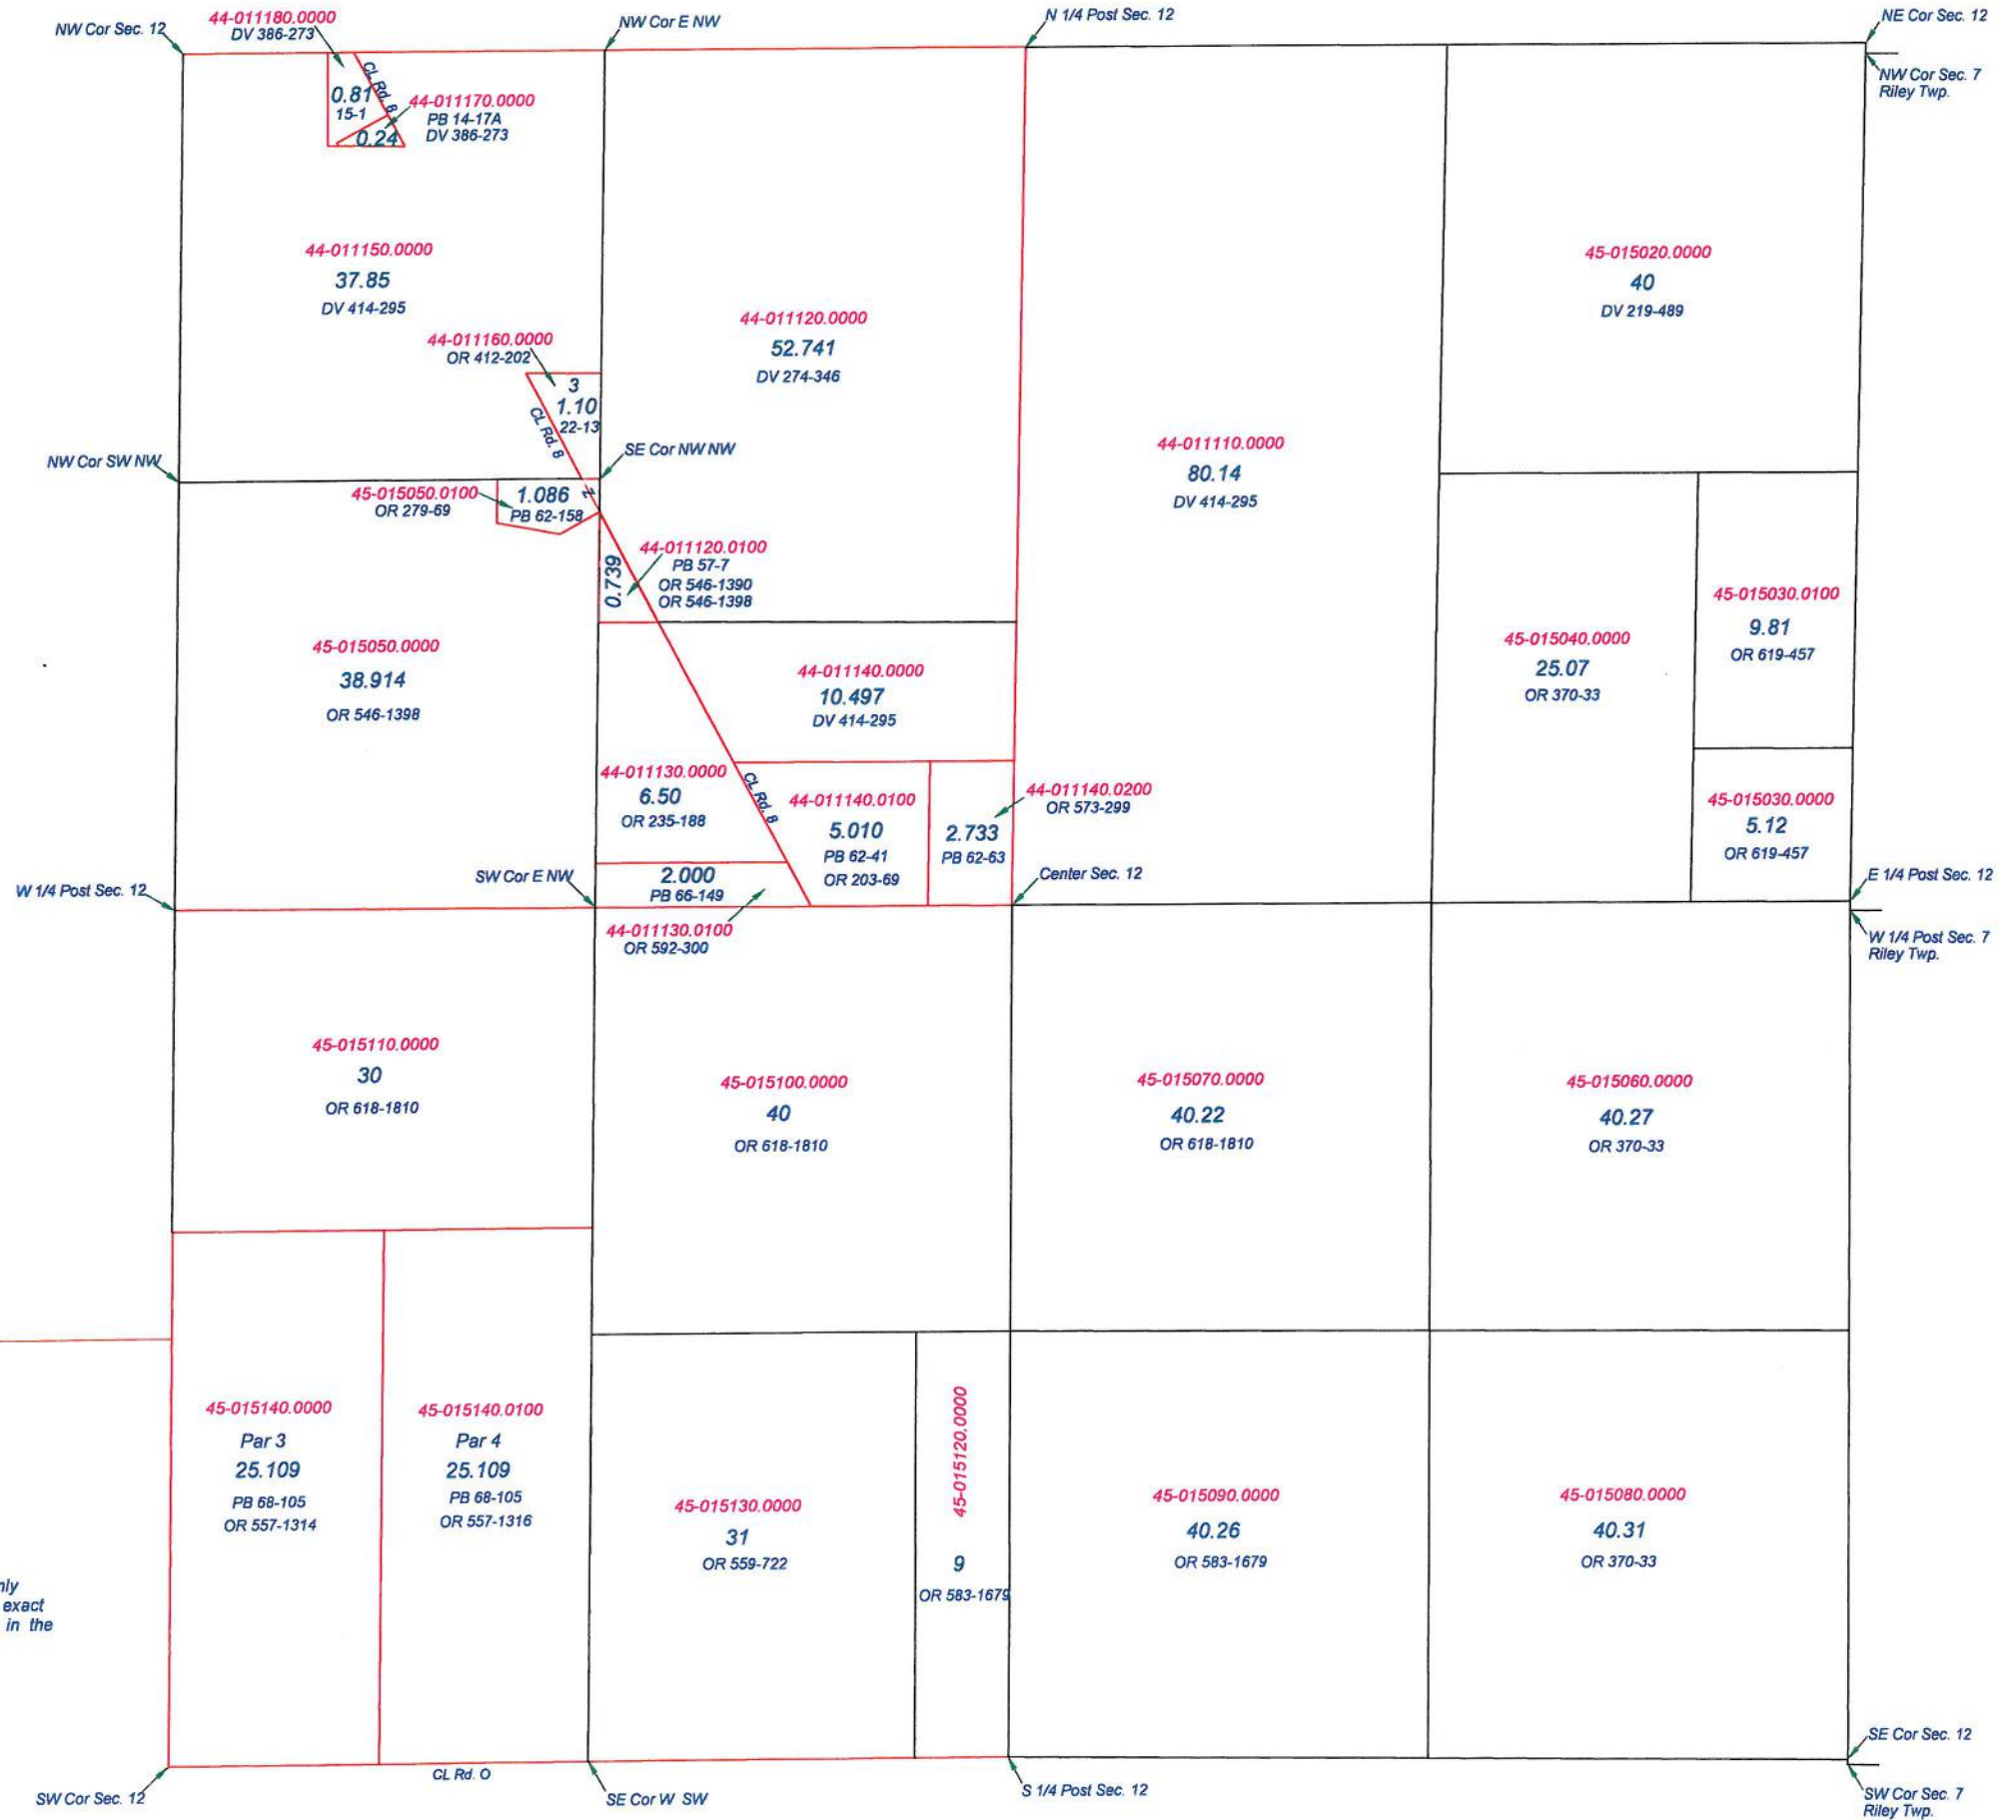

PLEASANT TOWNSHIP

T1S R7E
SECTION 12

This is a worksheet and is for location purposes only and cannot be guaranteed for accuracy. For more exact information, please CHECK deeds and plats on file in the Putnam County Recorders Office, Ottawa, Ohio.

Revised 2012