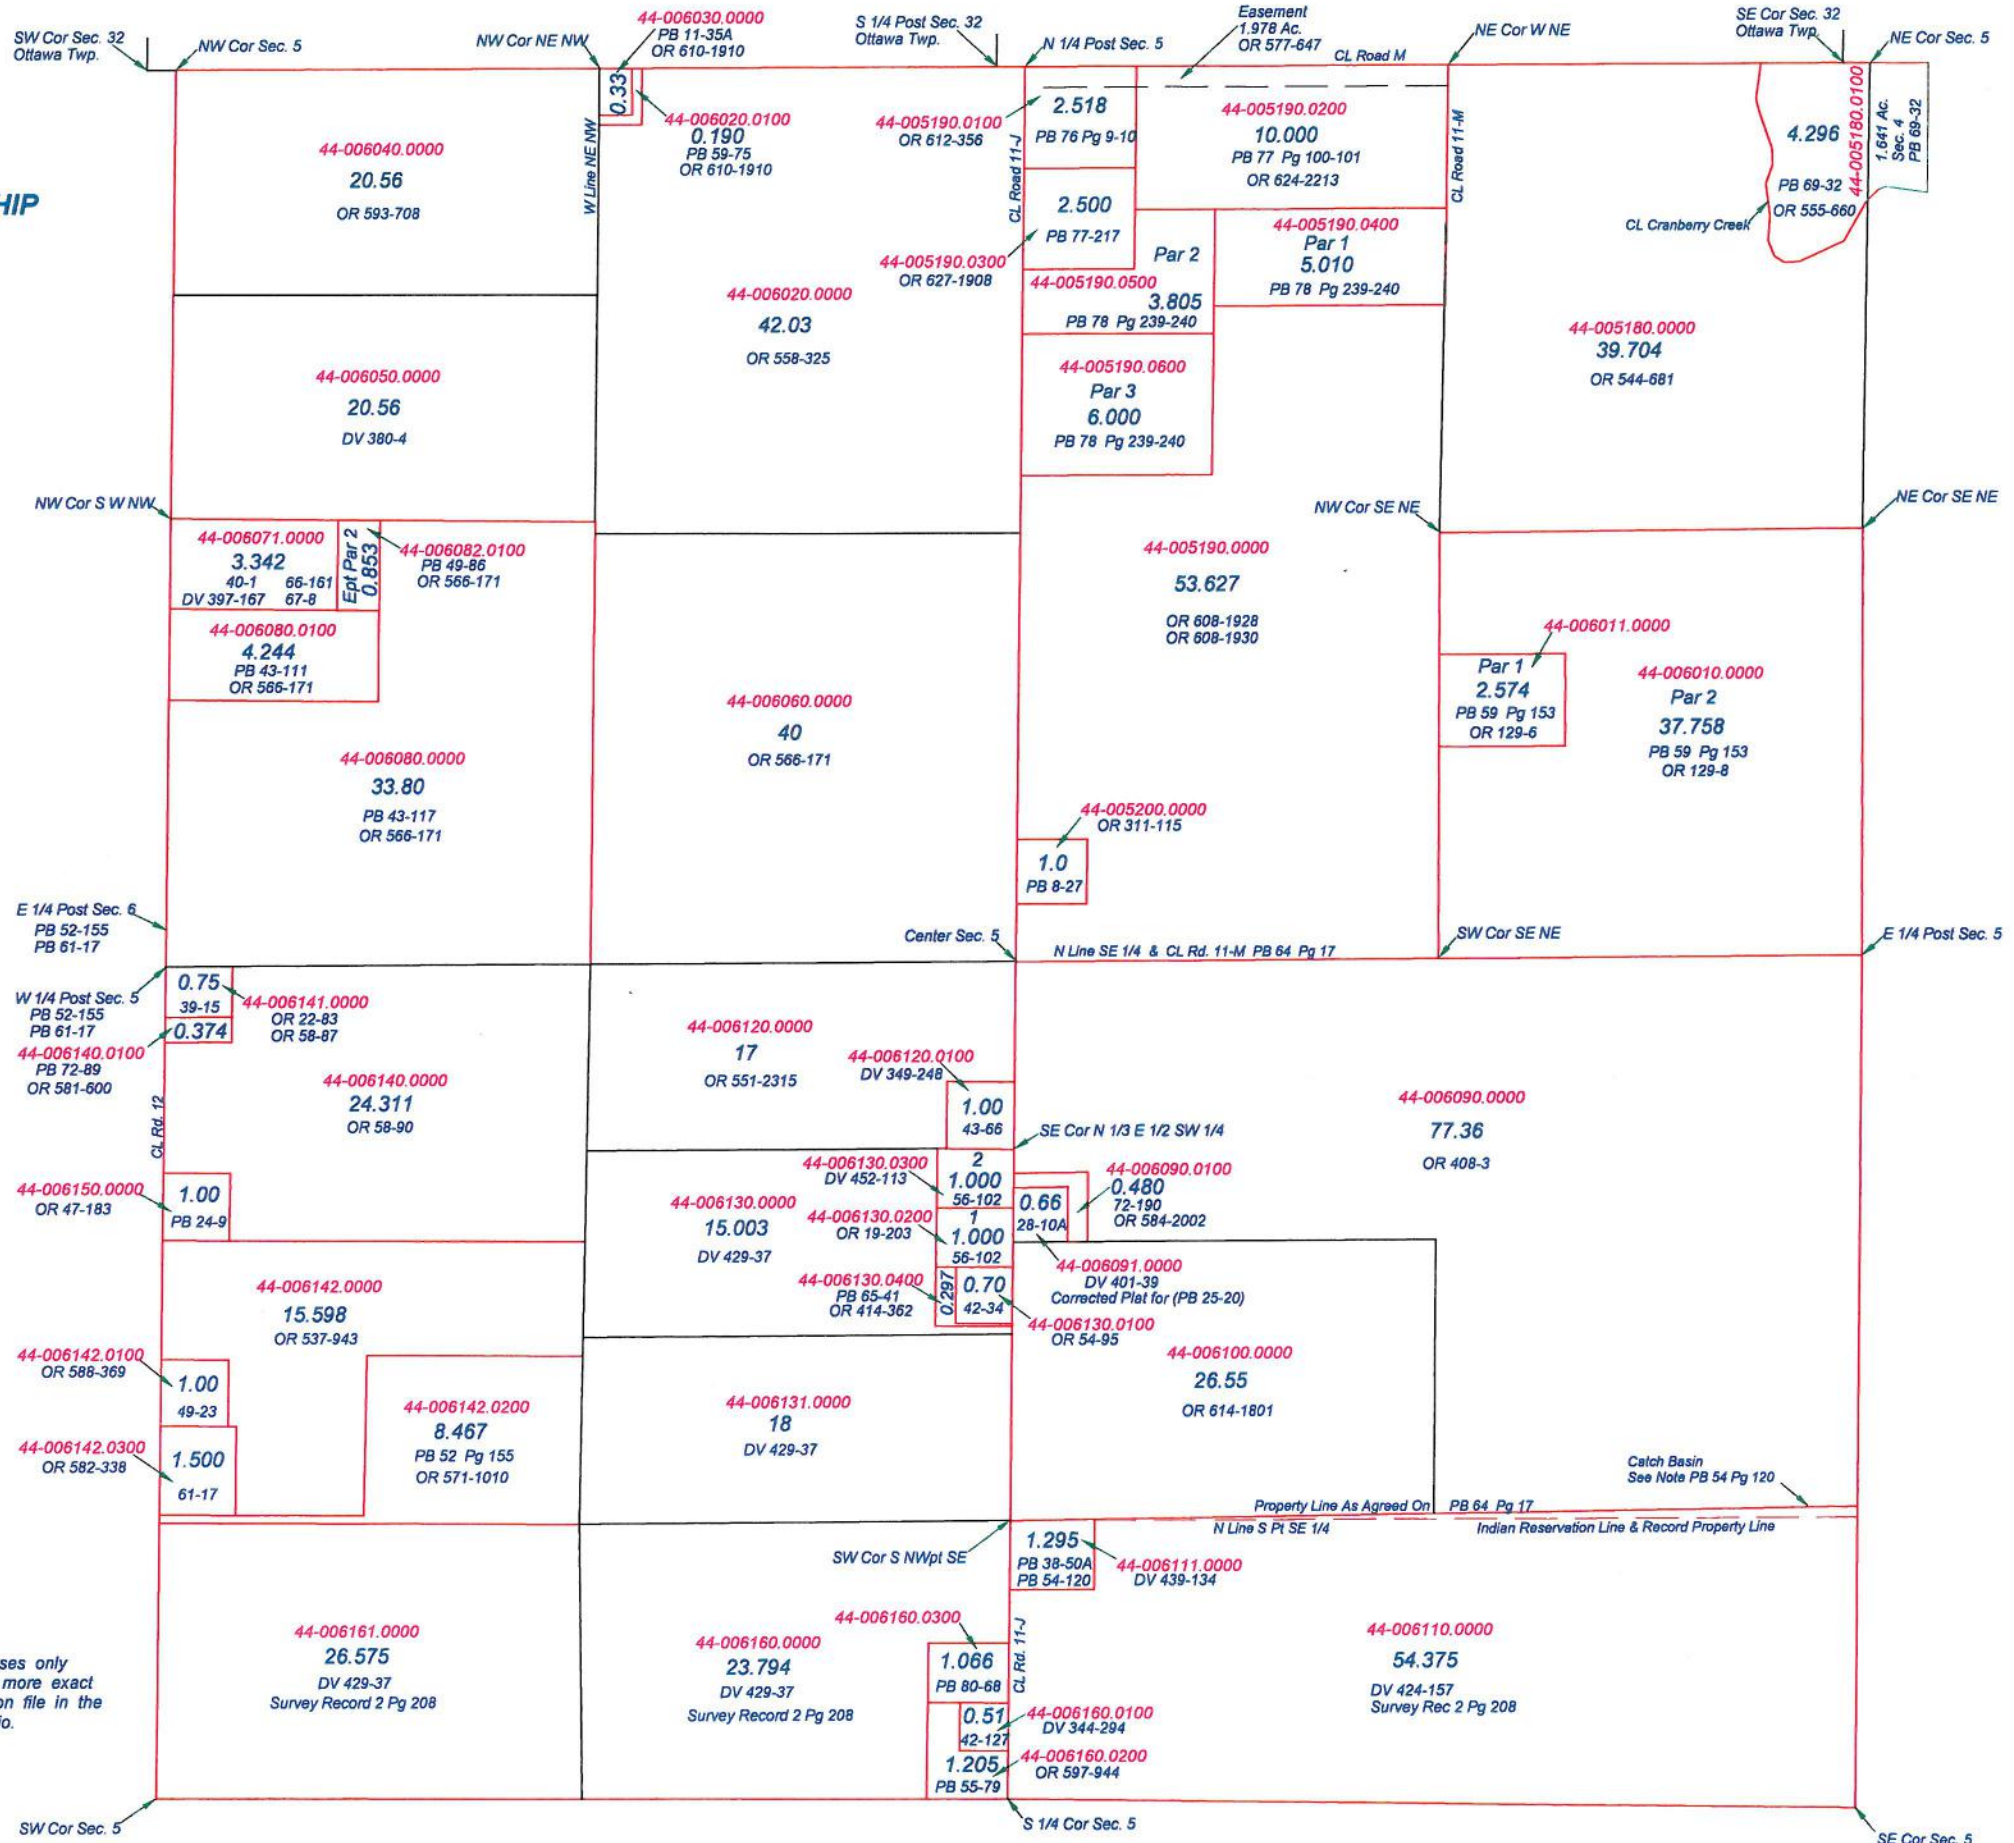

PLEASANT TOWNSHIP

T1S R7E
SECTION 1

This is a worksheet and is for location purposes only and cannot be guaranteed for accuracy. For more exact information, please CHECK deeds and plats on file in the Putnam County Recorders Office, Ottawa, Ohio.

Revised 2014

PLEASANT TOWNSHIP

T1S R7E
SECTION 2

This is a worksheet and is for location purposes only and cannot be guaranteed for accuracy. For more exact information, please CHECK deeds and plats on file in the Putnam County Recorders Office, Ottawa, Ohio.

Revised 2015

PLEASANT TOWNSHIP

T1S R7E
SECTION 4

- ① 44-004150.0000 0.54 Ac. PB 7-47 OR 580-462
- ② 44-004160.0000 0.51 Ac. PB 4-119 OR 143-319
- ③ 44-004180.0000 0.50 Ac. DV 376-83
- ④ 44-004190.0100 0.152 Ac. PB 72-85 OR 580-458
- ⑤ 44-004200.0000 Par 1 0.57 Ac. PB 7-48 OR 599-2033
- ⑥ 44-005010.0000 Par 2 0.57 Ac. PB 7-48 OR 143-319
- ⑦ 44-005020.0000 Par 3 0.06 Ac. PB 7-48 OR 143-319
- ⑧ 44-005050.0000 Par 1 PB 5-45 PB 9-15 OR 602-574
- ⑨ 44-005060.0000 Par 1 PB 5-45 PB 9-15 OR 602-574
- ⑩ 44-005070.0000 Par 3 PB 5-45 PB 9-15 DV 207-997
- ⑪ 44-005090.0000 NEpt NW NW PB 10-20 OR 553-2143
- ⑫ 44-005100.0000 Nmdpt NW NW PB 5-33 OR 608-2452

Revised 2011

PLEASANT TOWNSHIP
T1S R7E
SECTION 5

This is a worksheet and is for location purposes only and cannot be guaranteed for accuracy. For more exact information, please CHECK deeds and plats on file in the Putnam County Recorders Office, Ottawa, Ohio.