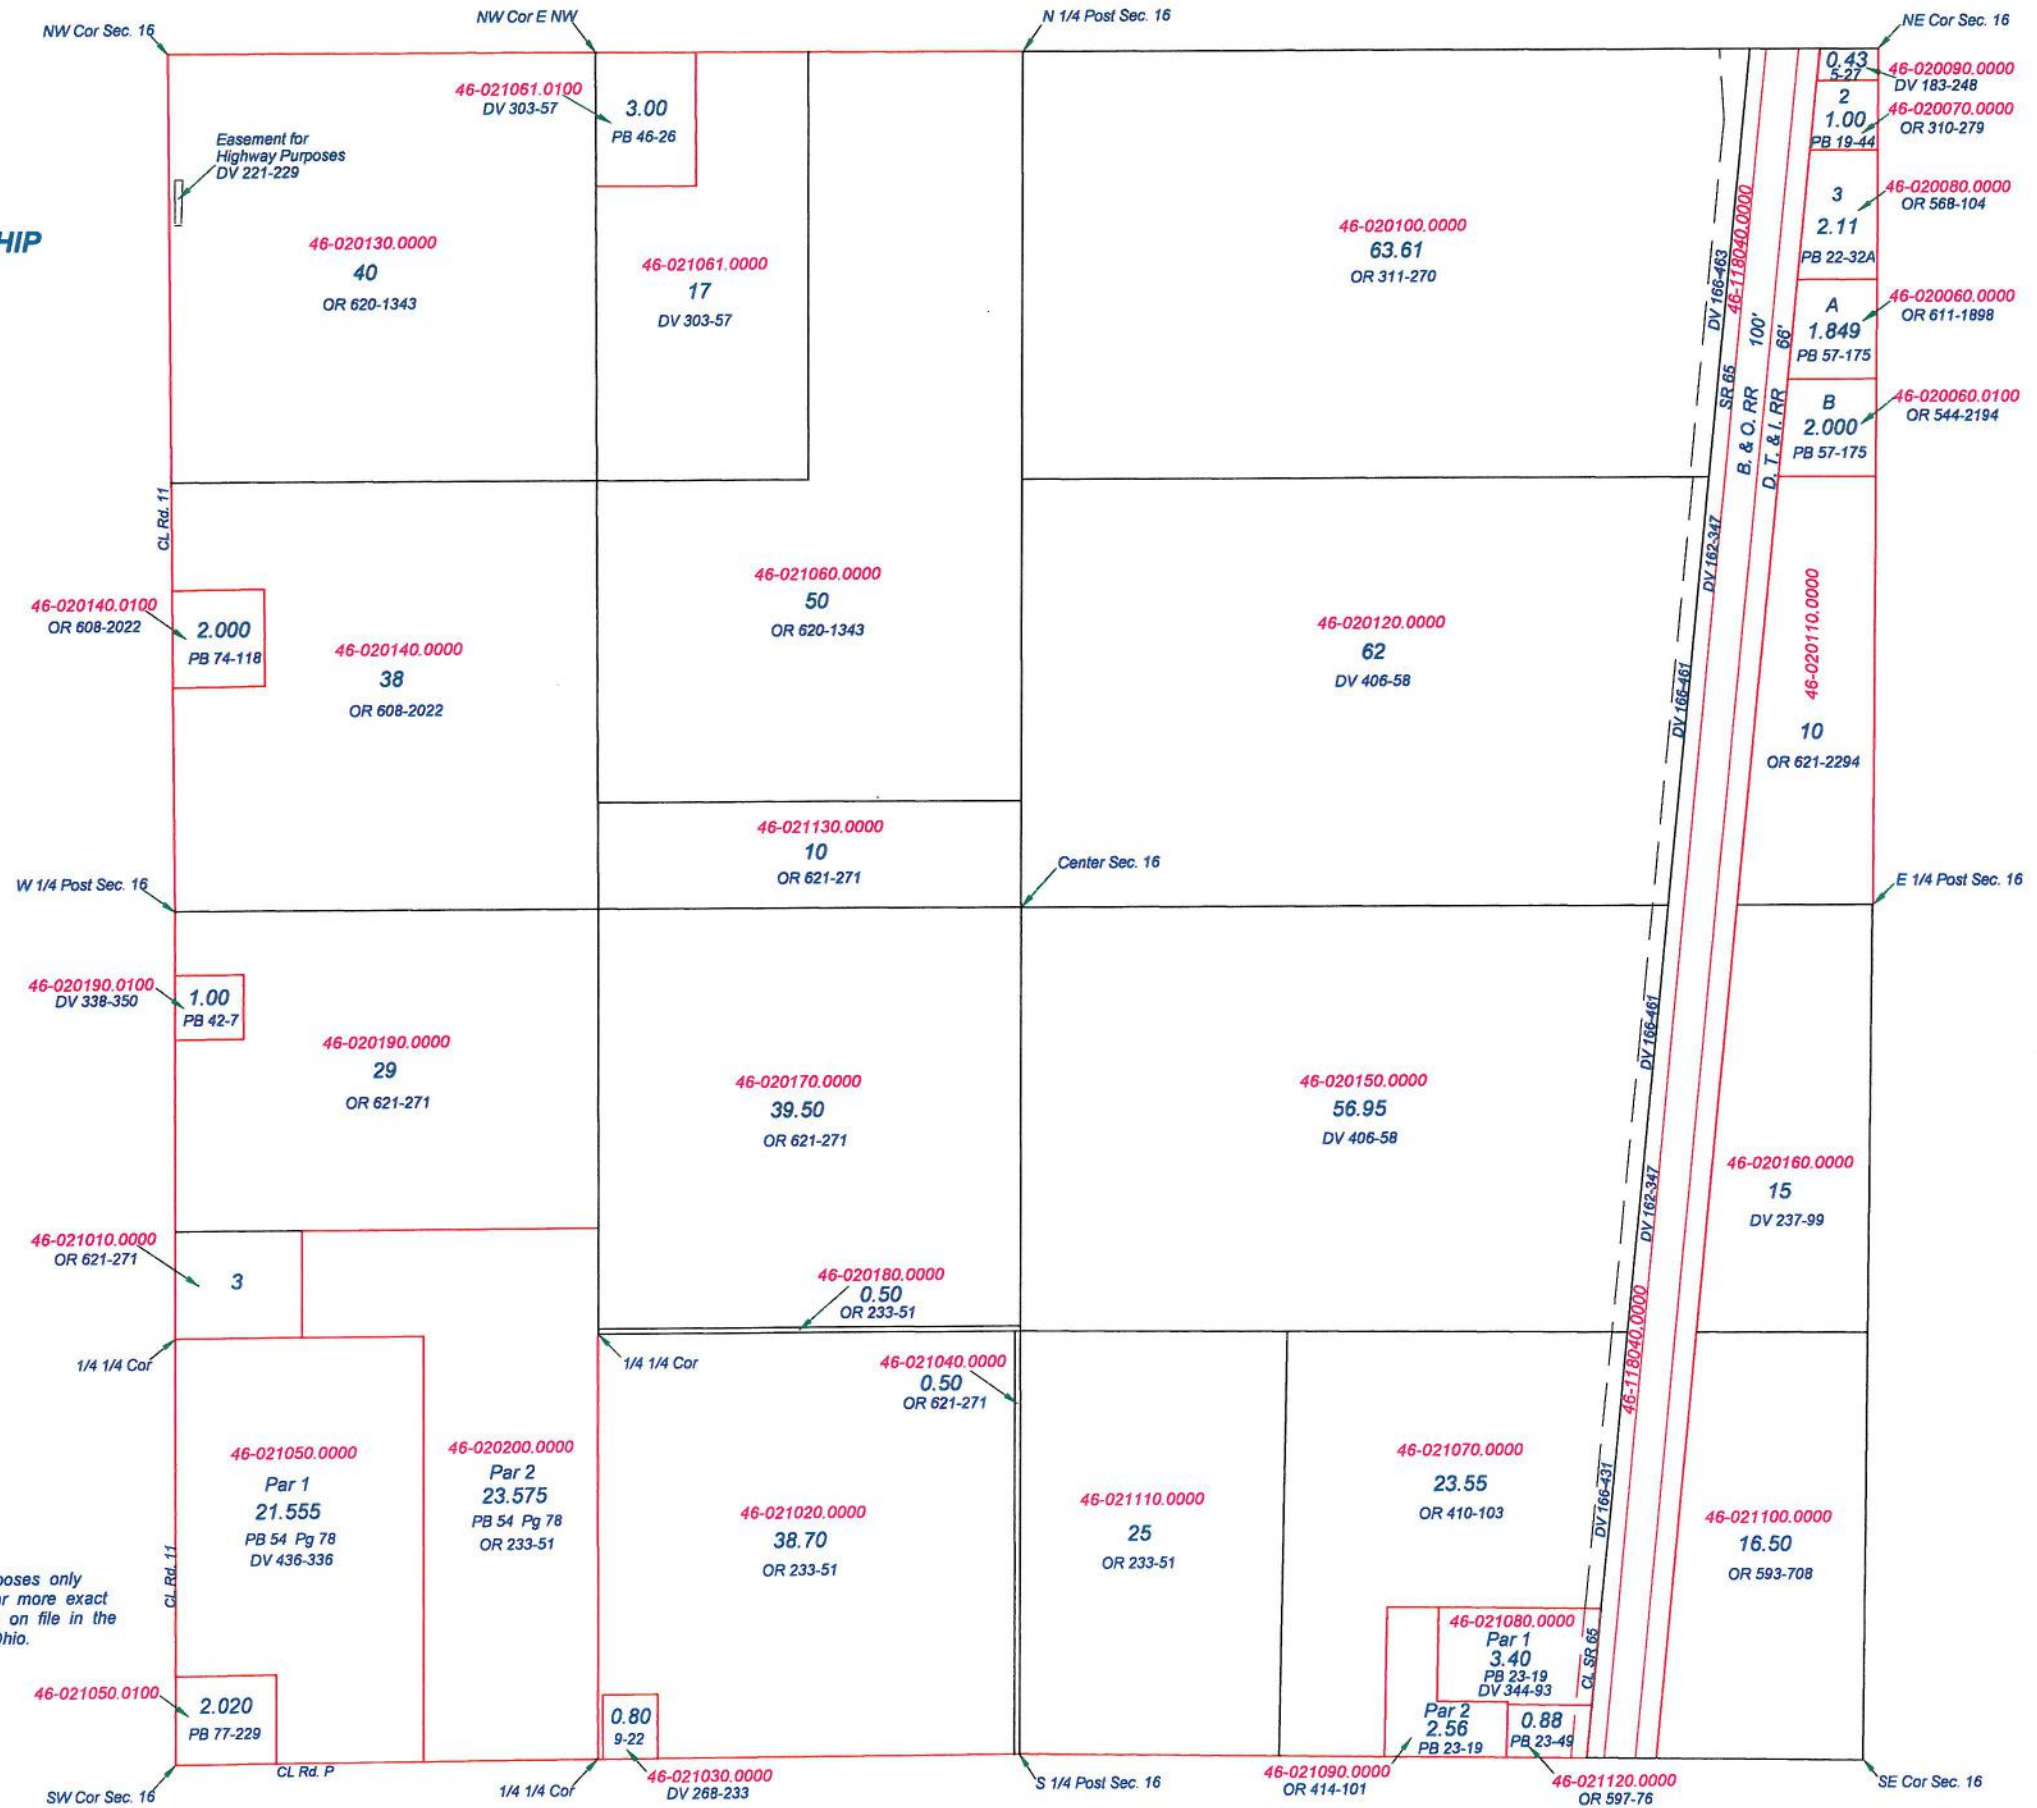

PLEASANT TOWNSHIP
T1S R7E
SECTION 16

This is a worksheet and is for location purposes only and cannot be guaranteed for accuracy. For more exact information, please CHECK deeds and plats on file in the Putnam County Recorders Office, Ottawa, Ohio.

Revised 2012