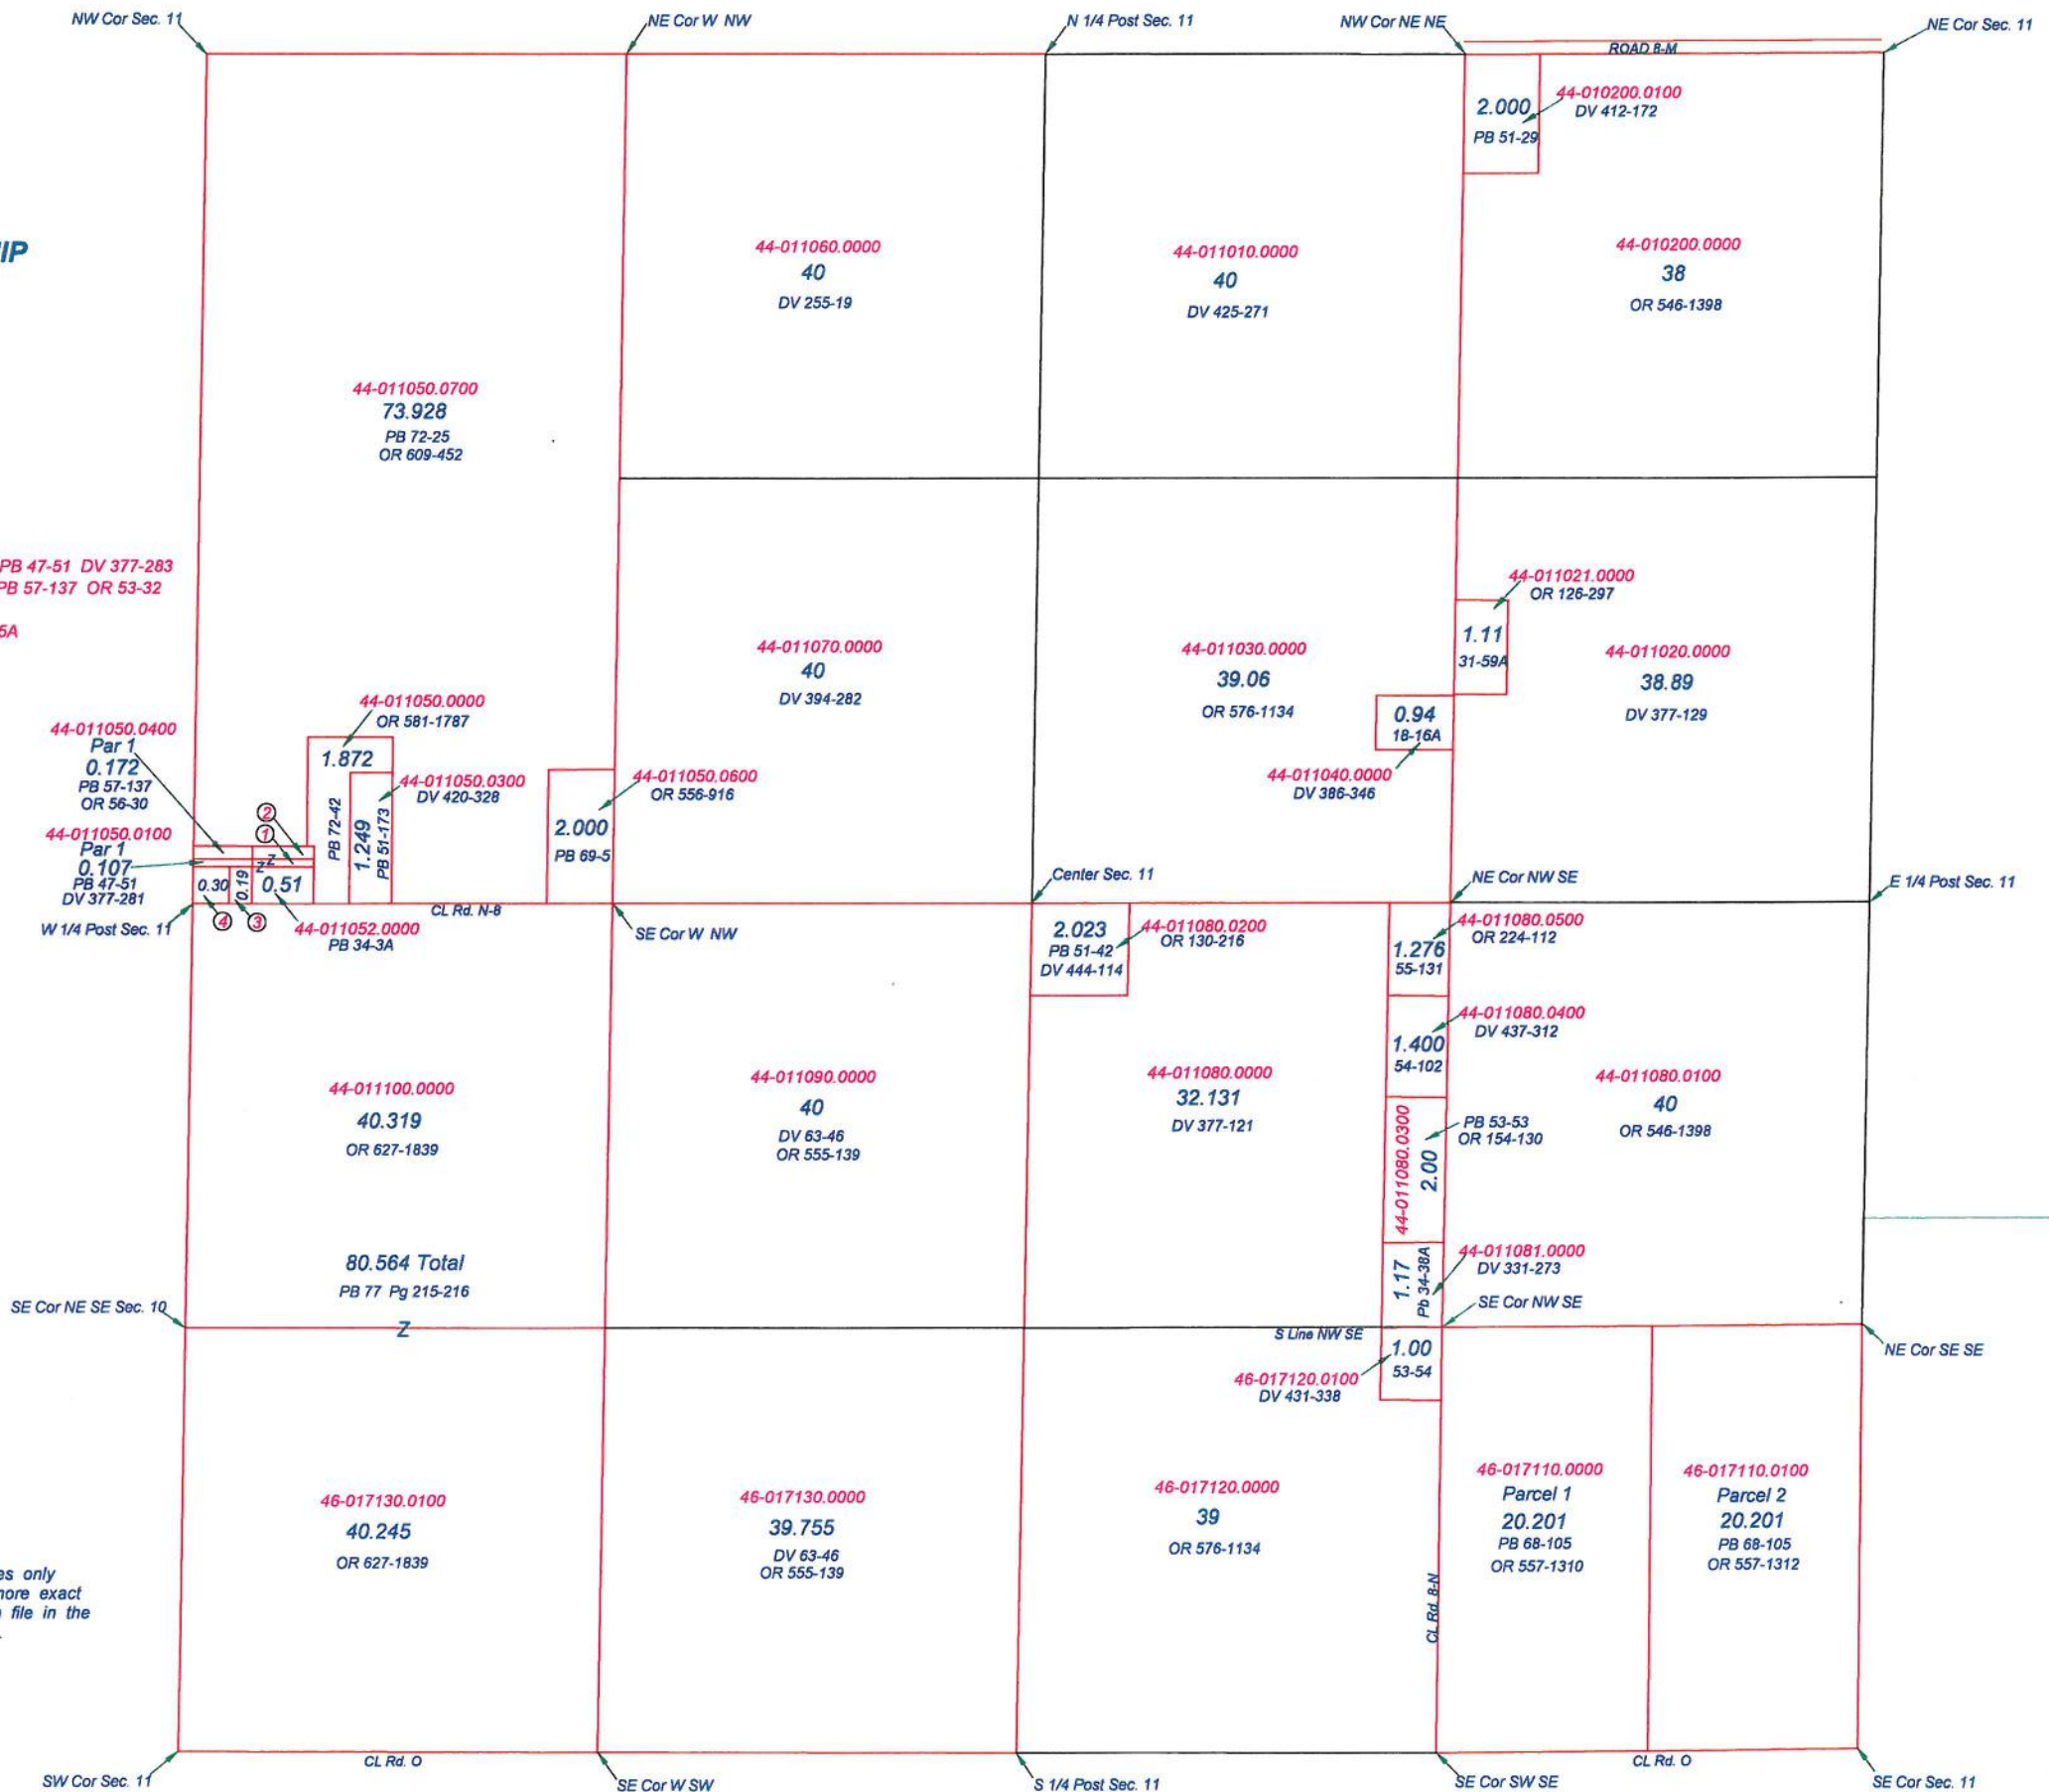

PLEASANT TOWNSHIP

T 1 S R 7 E
SECTION 11

- ① 44-011052.0000 0.111 Ac. Par 2 PB 47-51 DV 377-283
- ② 44-011052.0000 0.178 Ac. Par 2 PB 57-137 OR 53-32
- ③ 44-011051.0000 0.19 Ac. PB 34-3
- ④ 44-011053.0000 0.30 Ac. PB 34-15A

This is a worksheet and is for location purposes only and cannot be guaranteed for accuracy. For more exact information, please CHECK deeds and plats on file in the Putnam County Recorders Office, Ottawa, Ohio.

Revised 2012