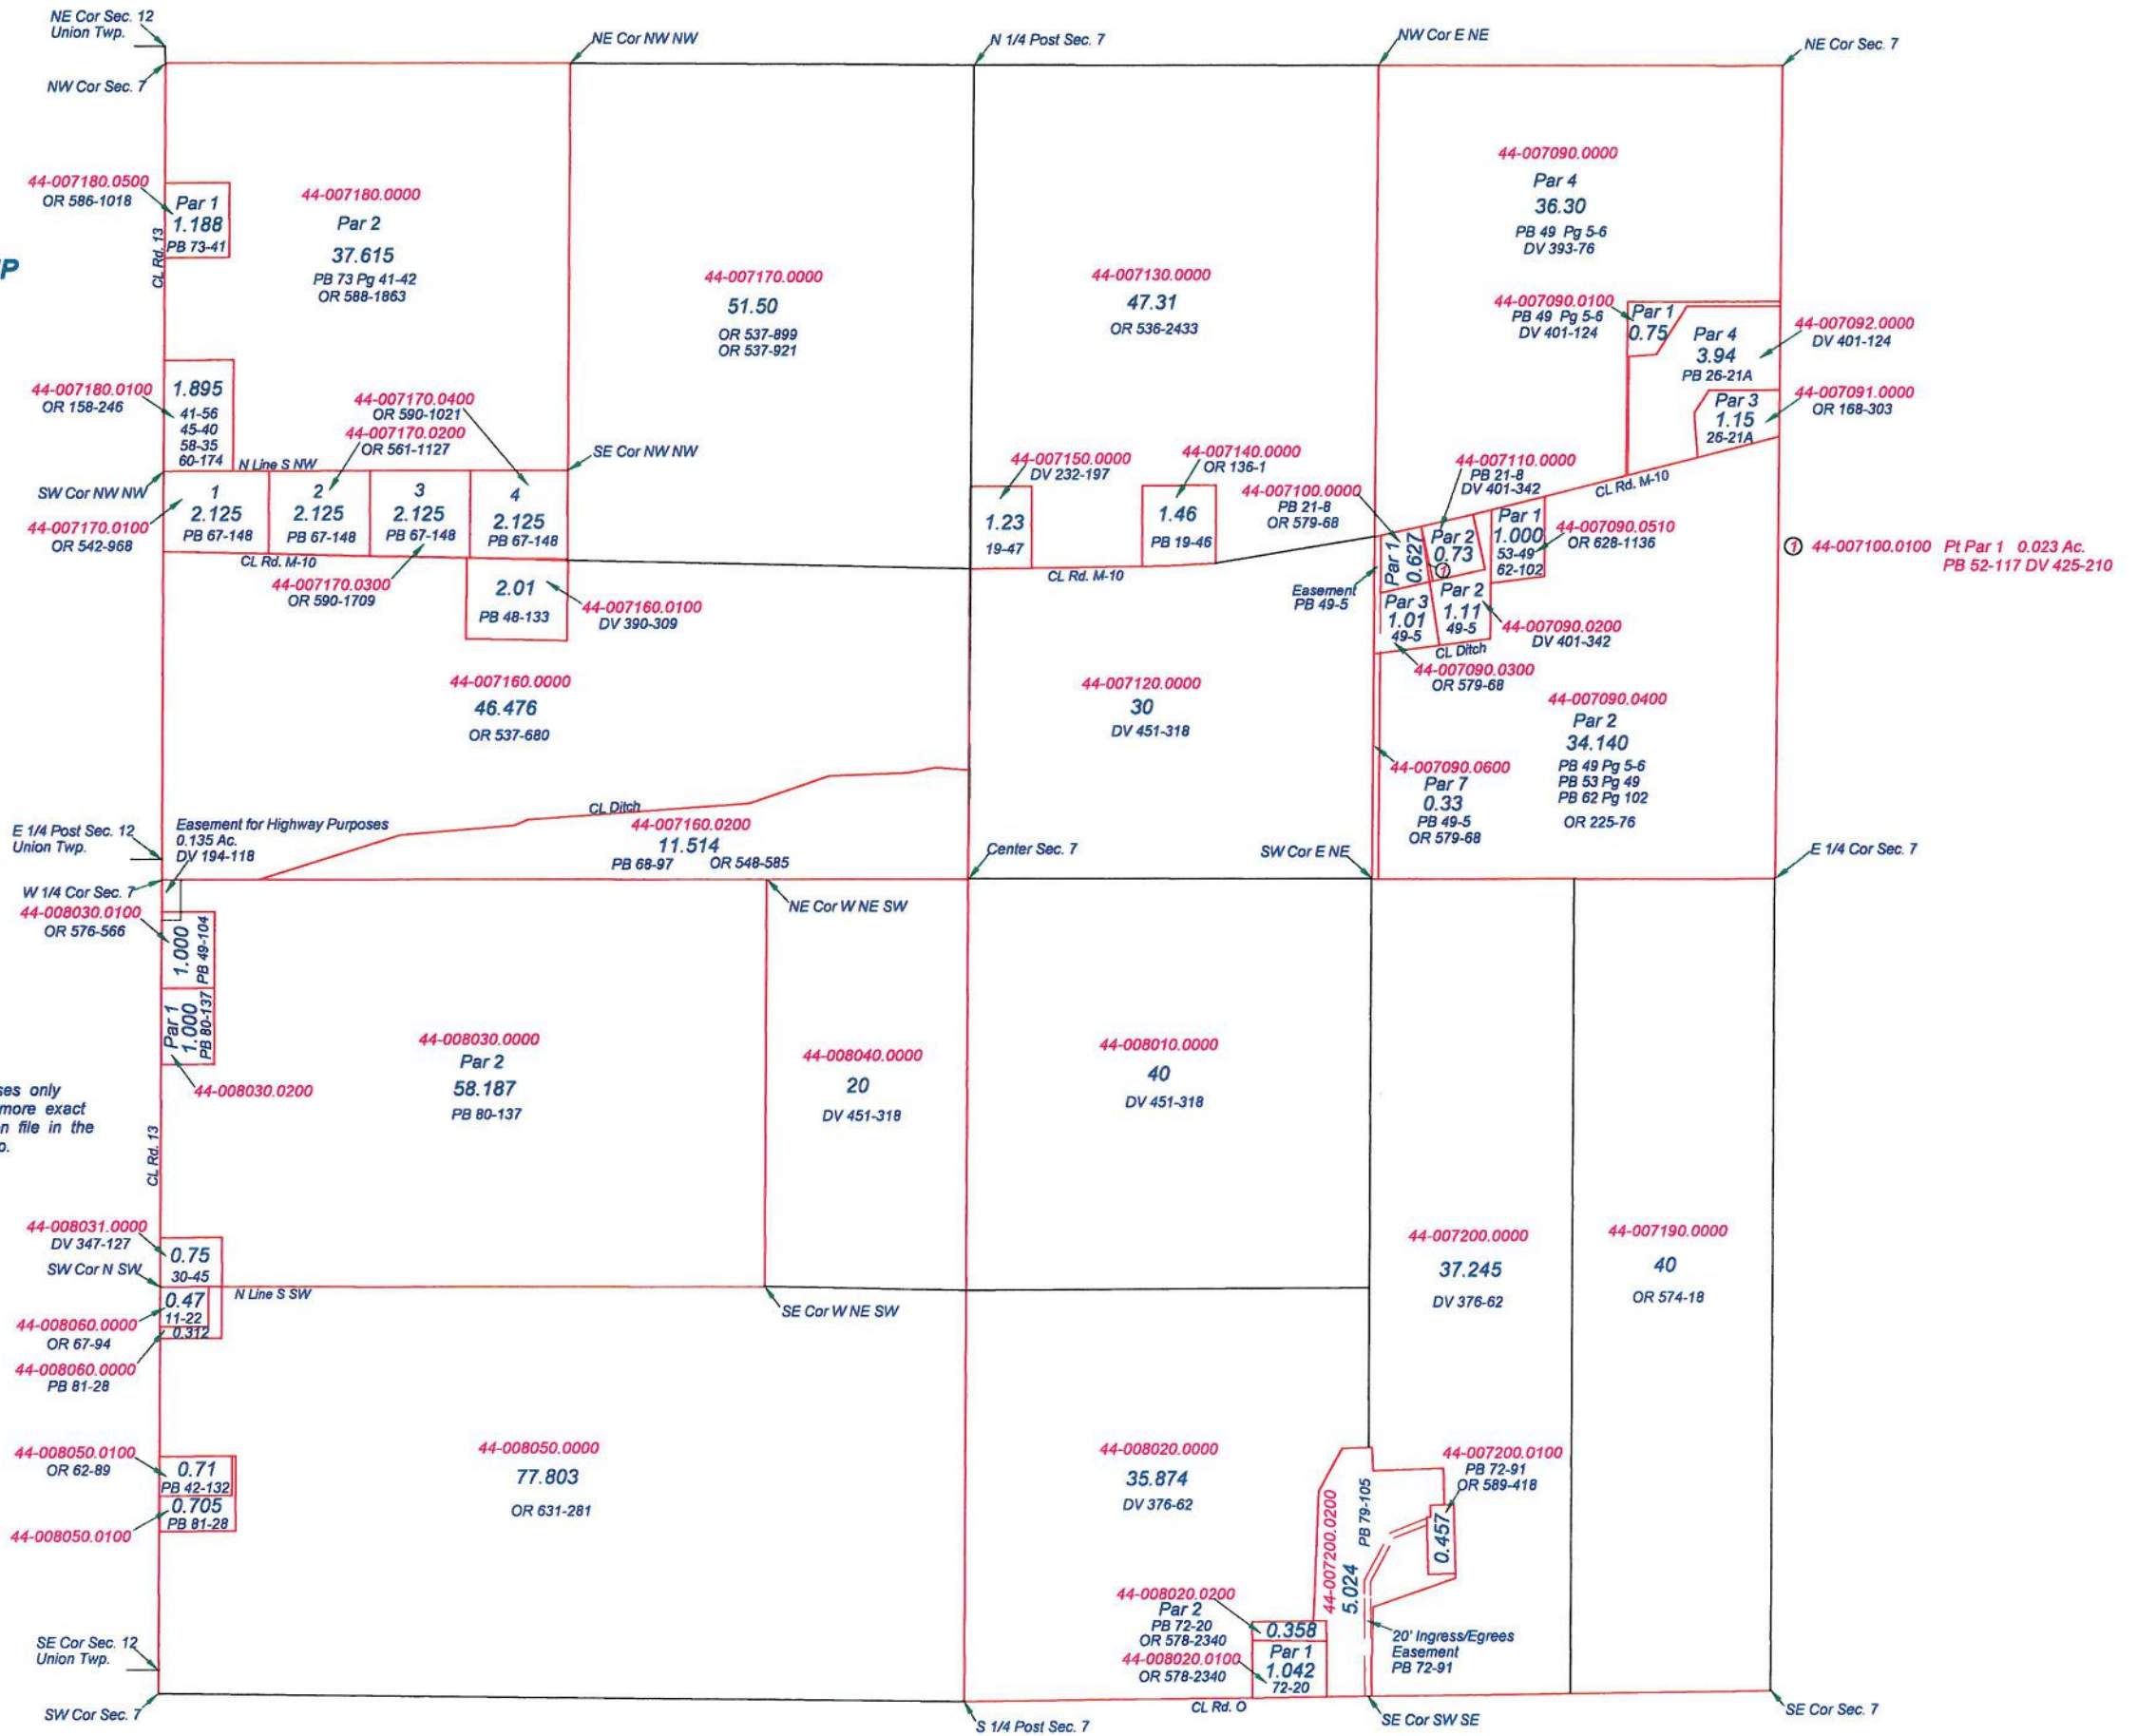

PLEASANT TOWNSHIP

T1S R7E

SECTION 7

This is a worksheet and is for location purposes only and cannot be guaranteed for accuracy. For more exact information, please CHECK deeds and plats on file in the Putnam County Recorders Office, Ottawa, Ohio.

Revised 2013