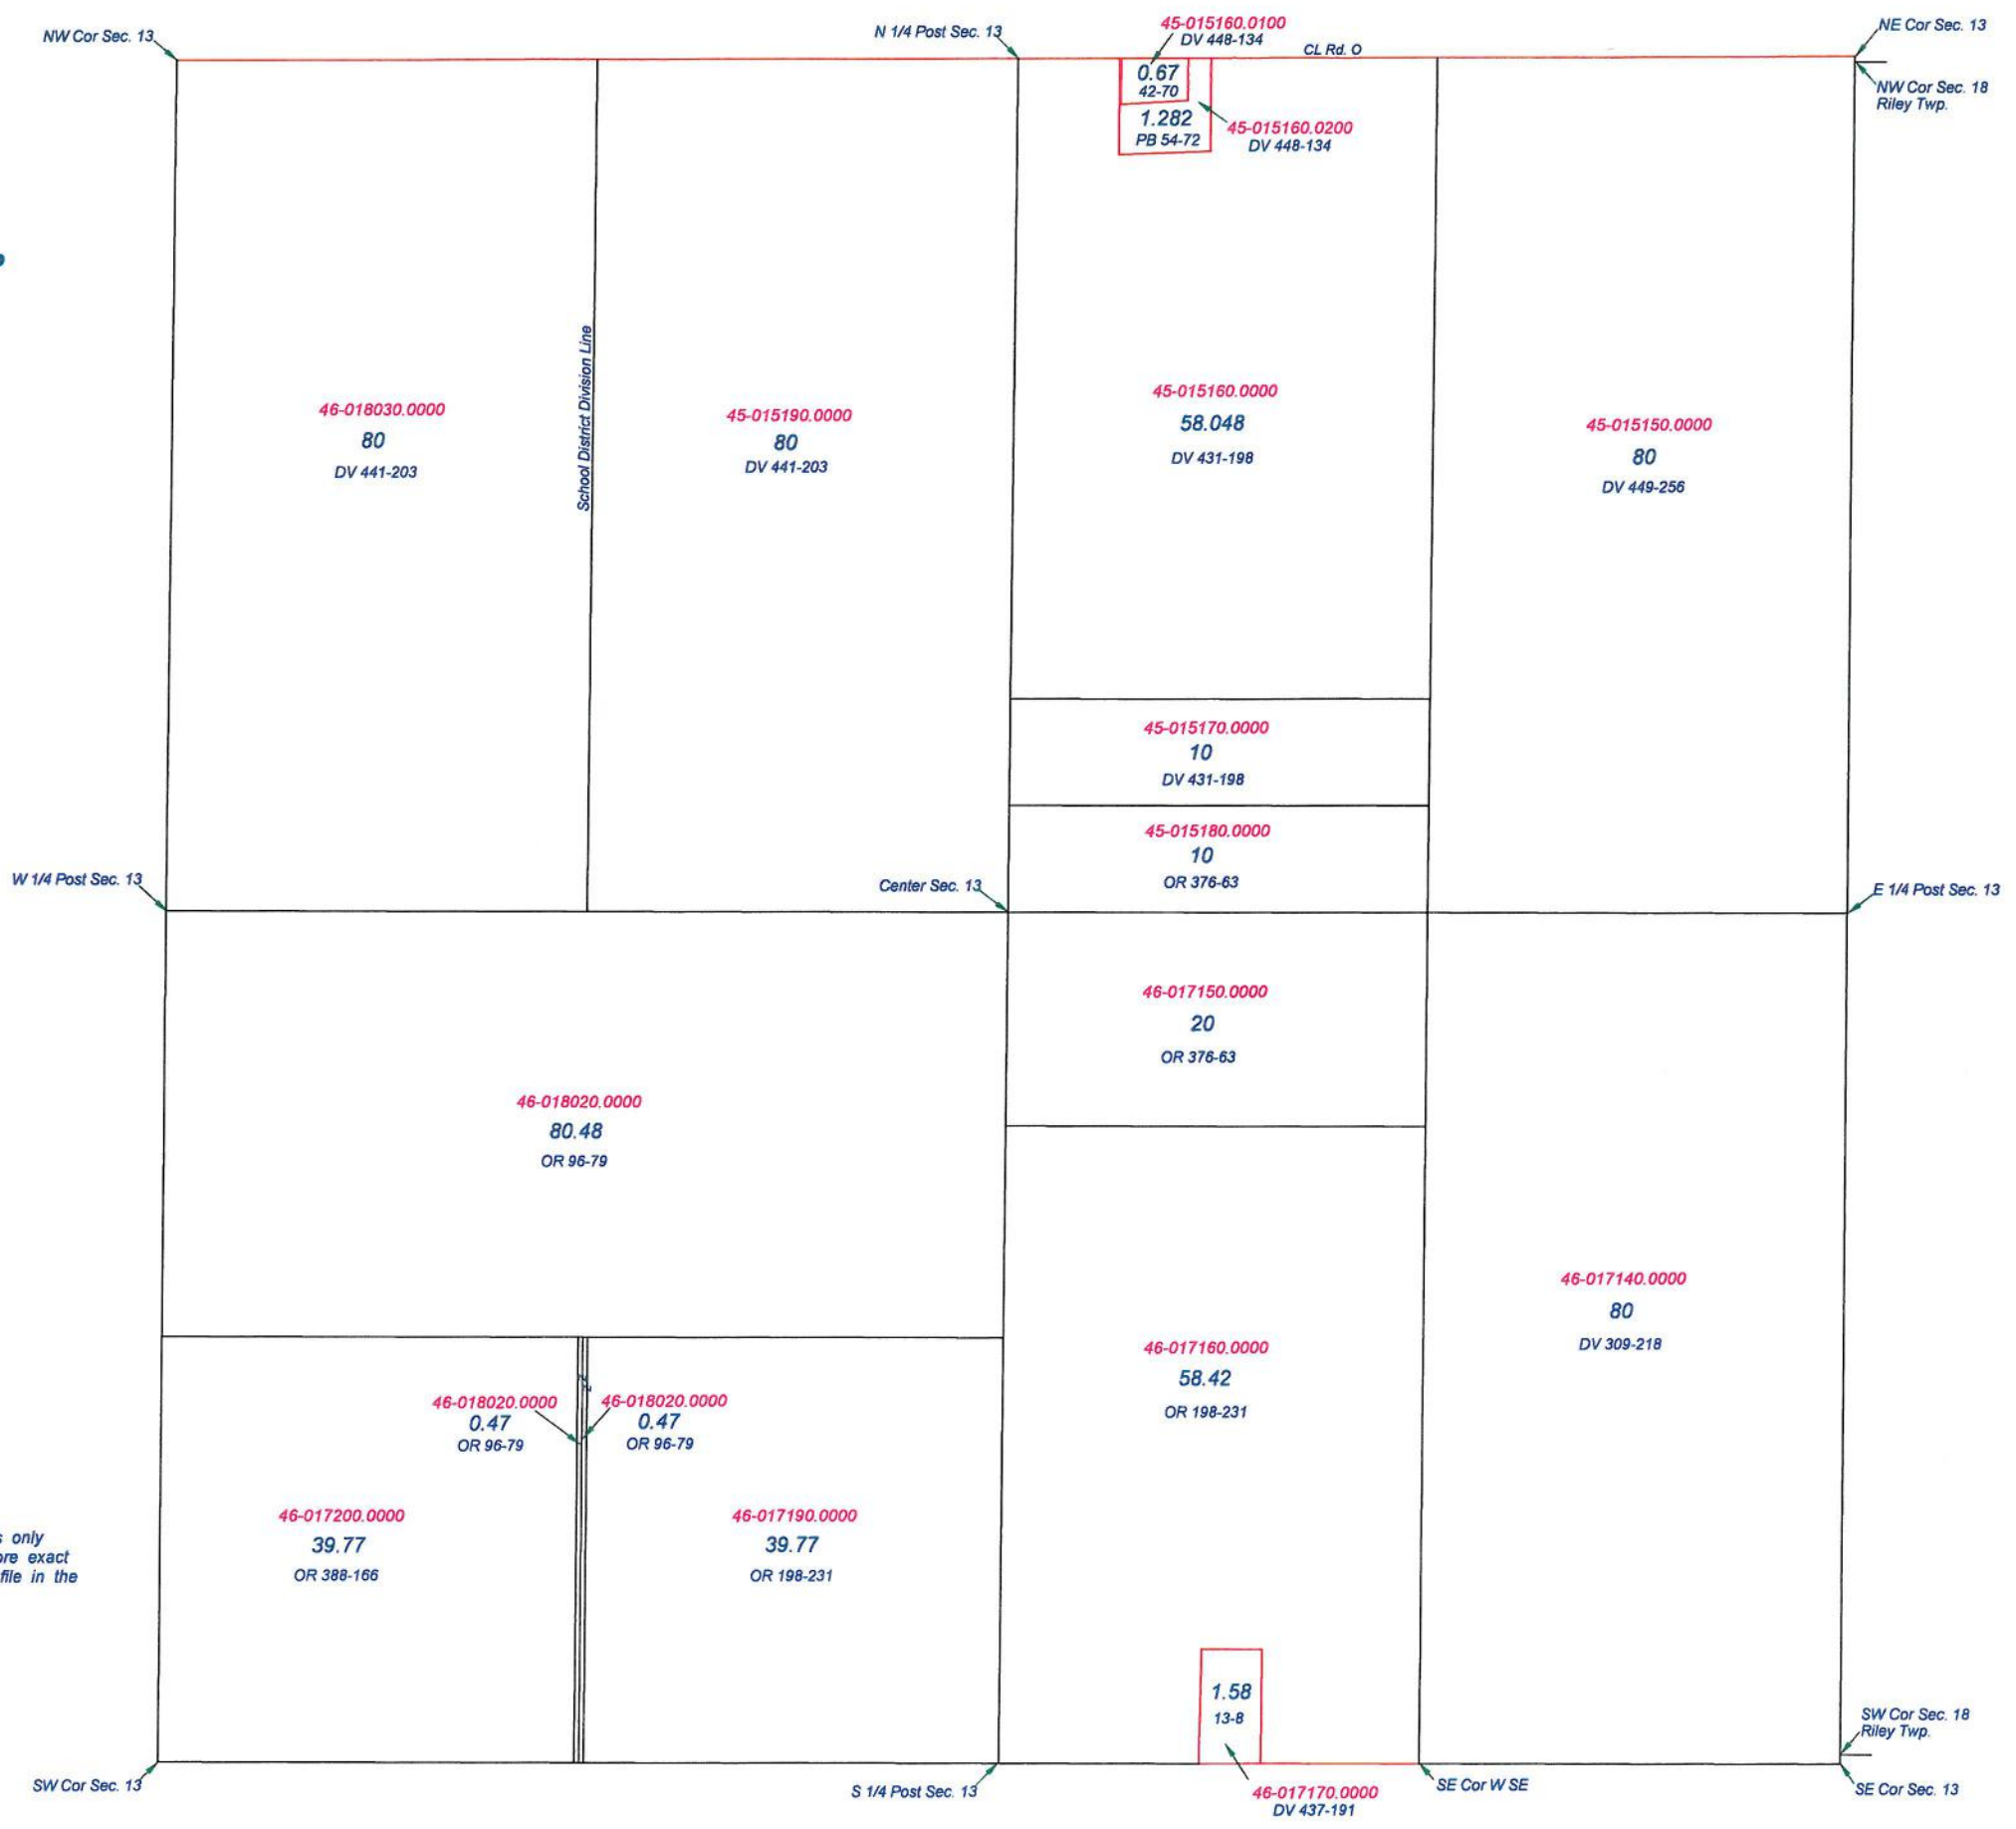

PLEASANT TOWNSHIP
T 1 S R 7 E
SECTION 13

This is a worksheet and is for location purposes only and cannot be guaranteed for accuracy. For more exact information, please CHECK deeds and plats on file in the Putnam County Recorders Office, Ottawa, Ohio.

Revised 2012