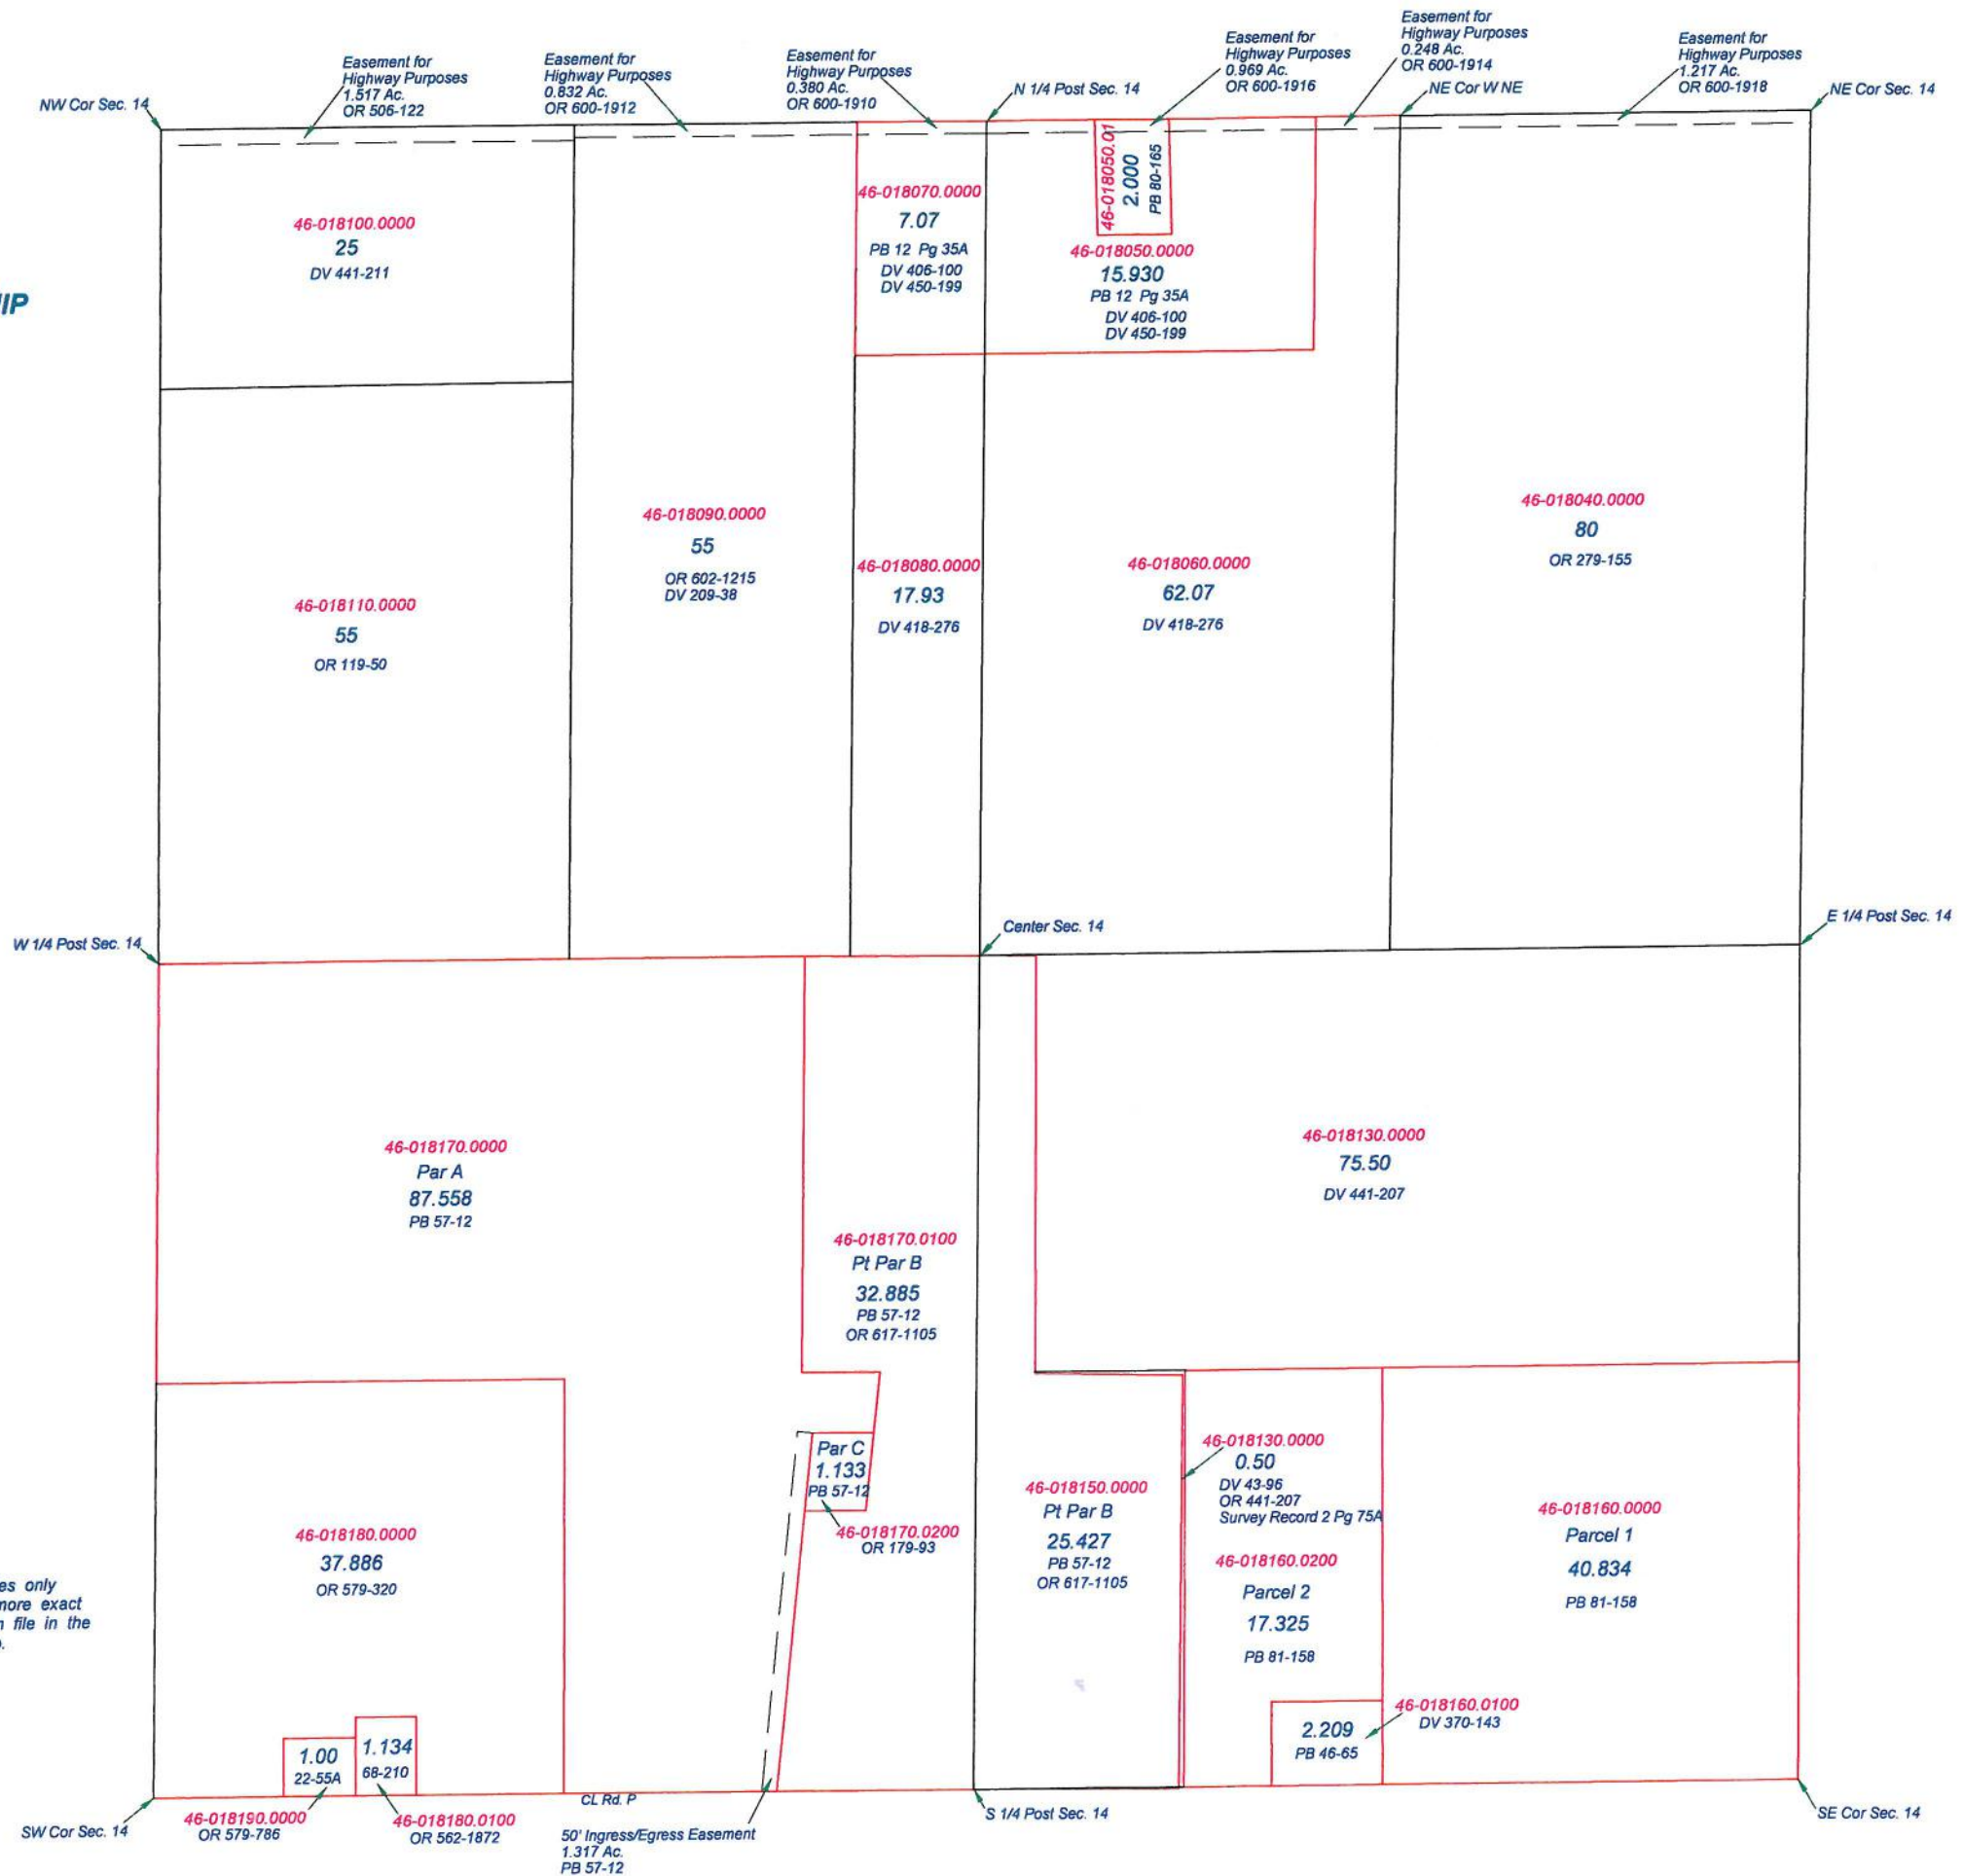

PLEASANT TOWNSHIP

T1S R7E
SECTION 14

This is a worksheet and is for location purposes only and cannot be guaranteed for accuracy. For more exact information, please CHECK deeds and plats on file in the Putnam County Recorders Office, Ottawa, Ohio.

Revised 2014