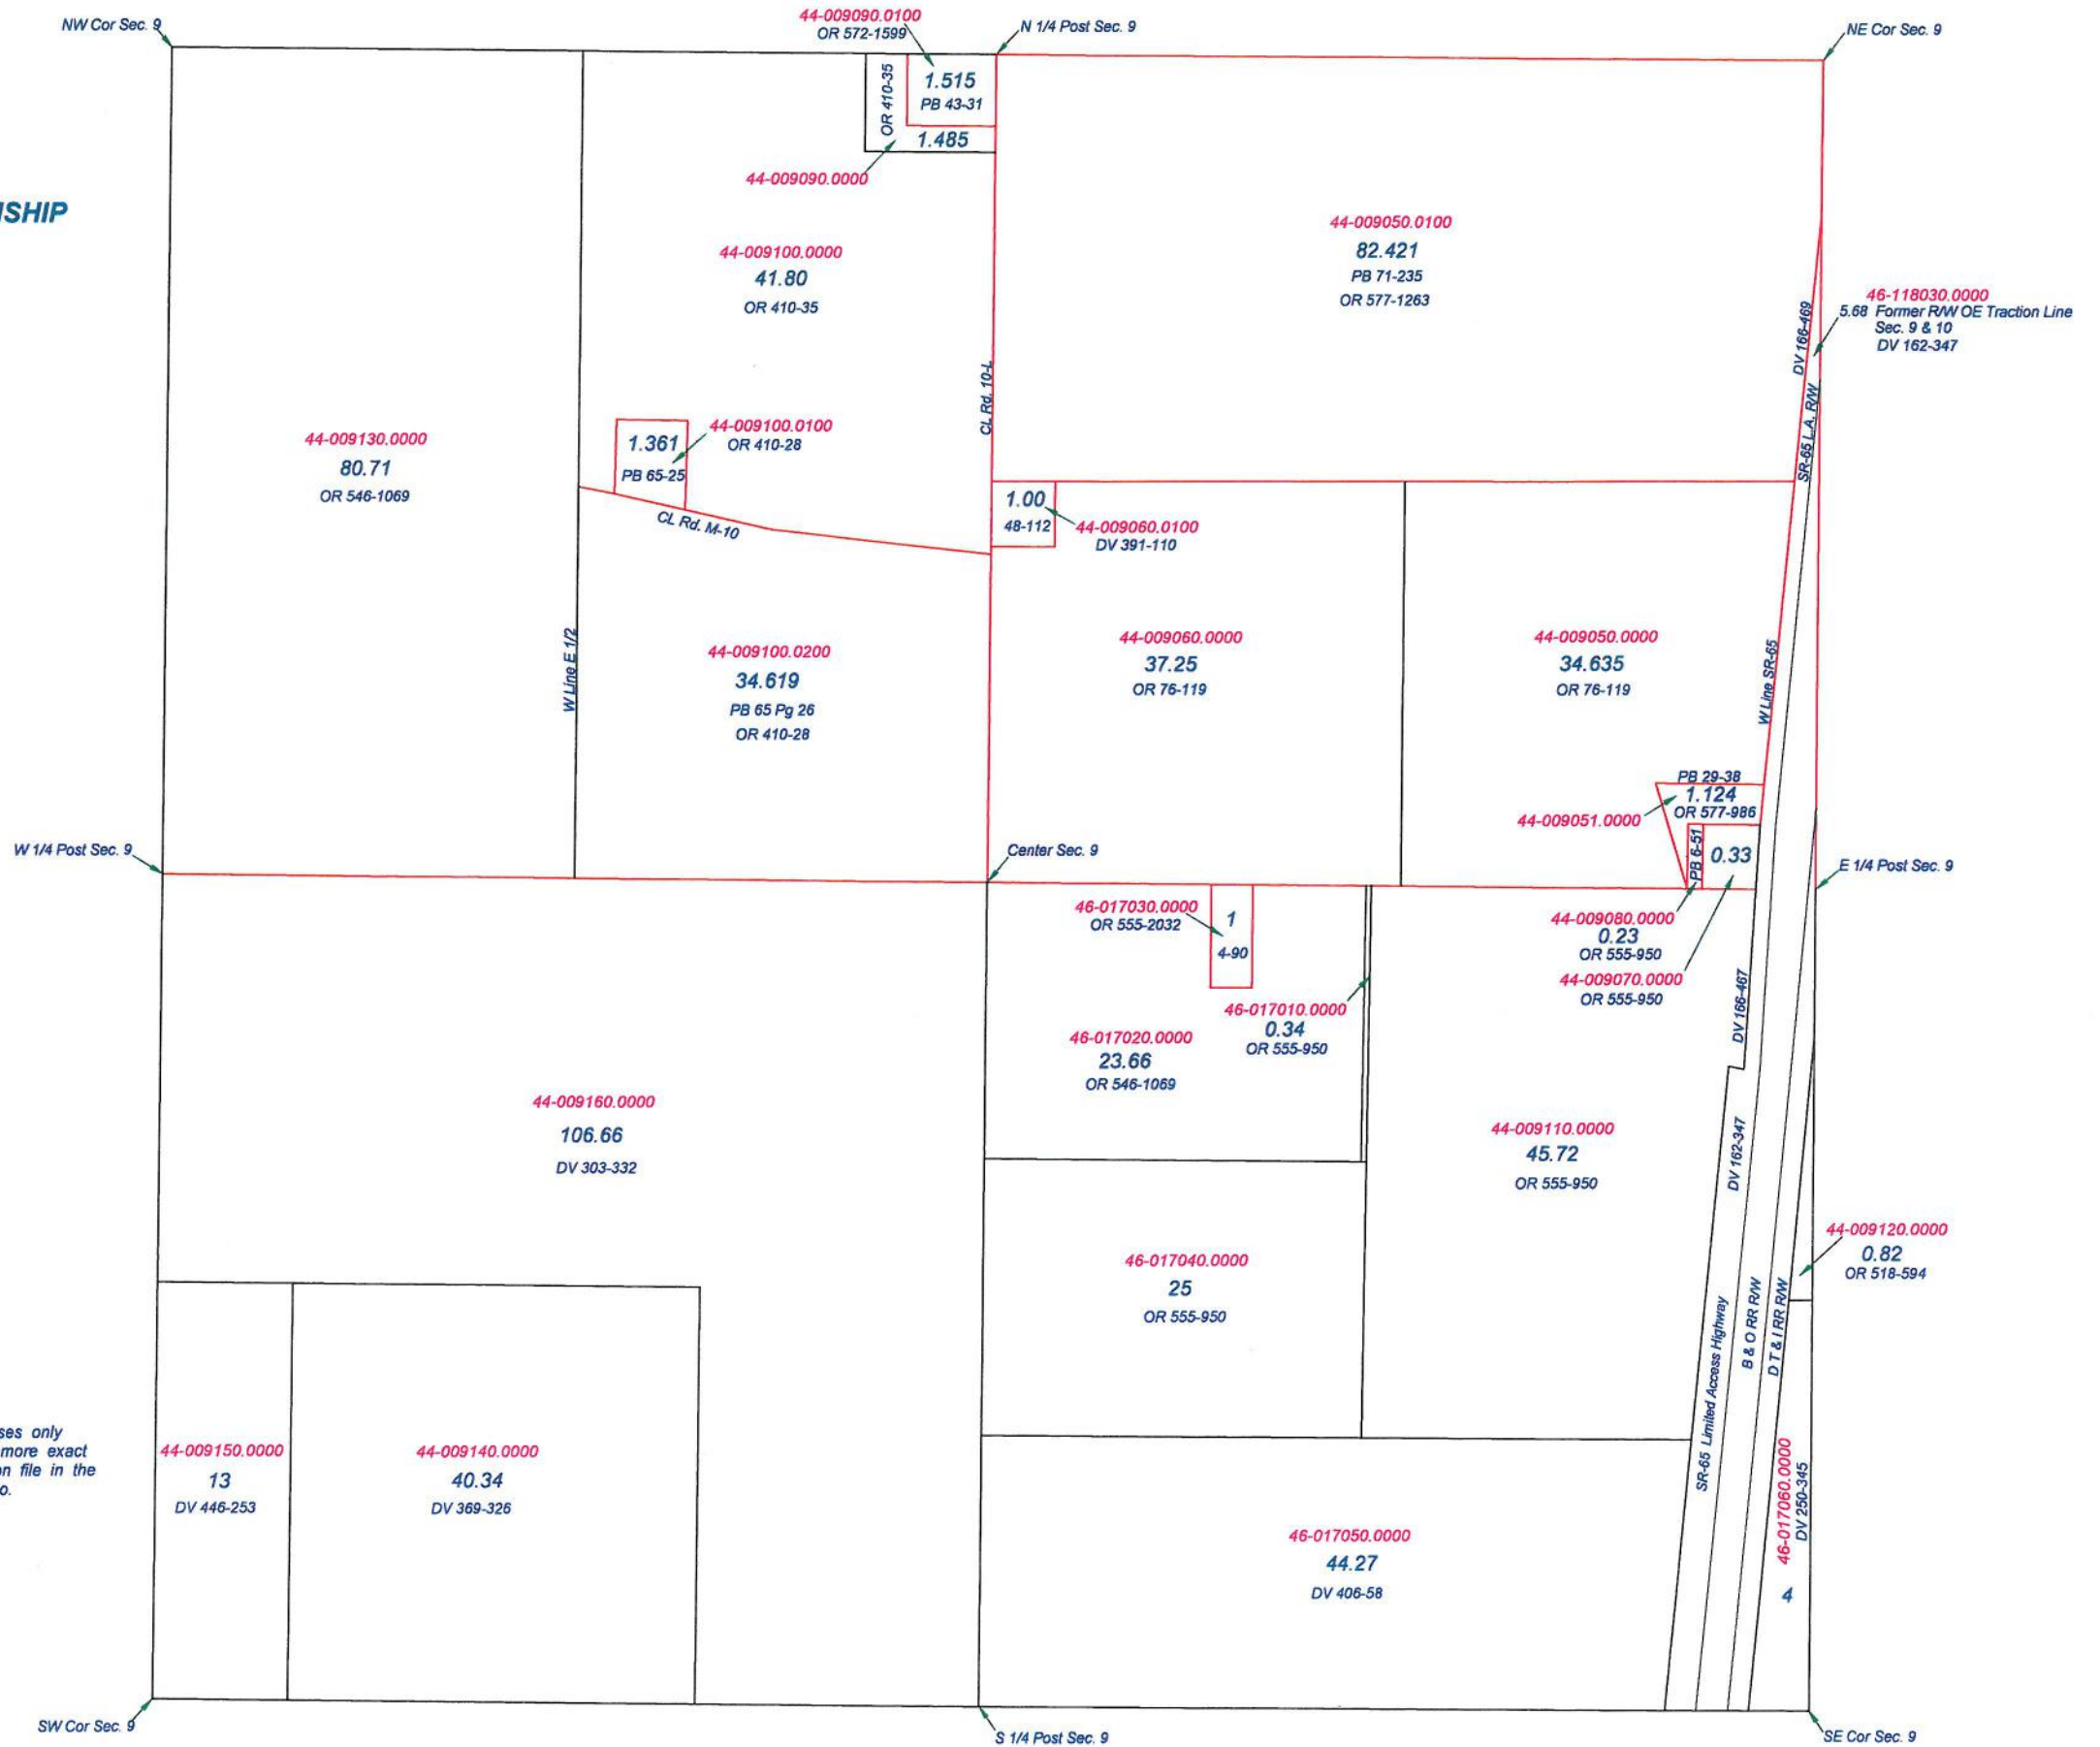

PLEASANT TOWNSHIP

T1S R7E

SECTION 9

This is a worksheet and is for location purposes only and cannot be guaranteed for accuracy. For more exact information, please CHECK deeds and plats on file in the Putnam County Recorders Office, Ottawa, Ohio.

Revised 2012