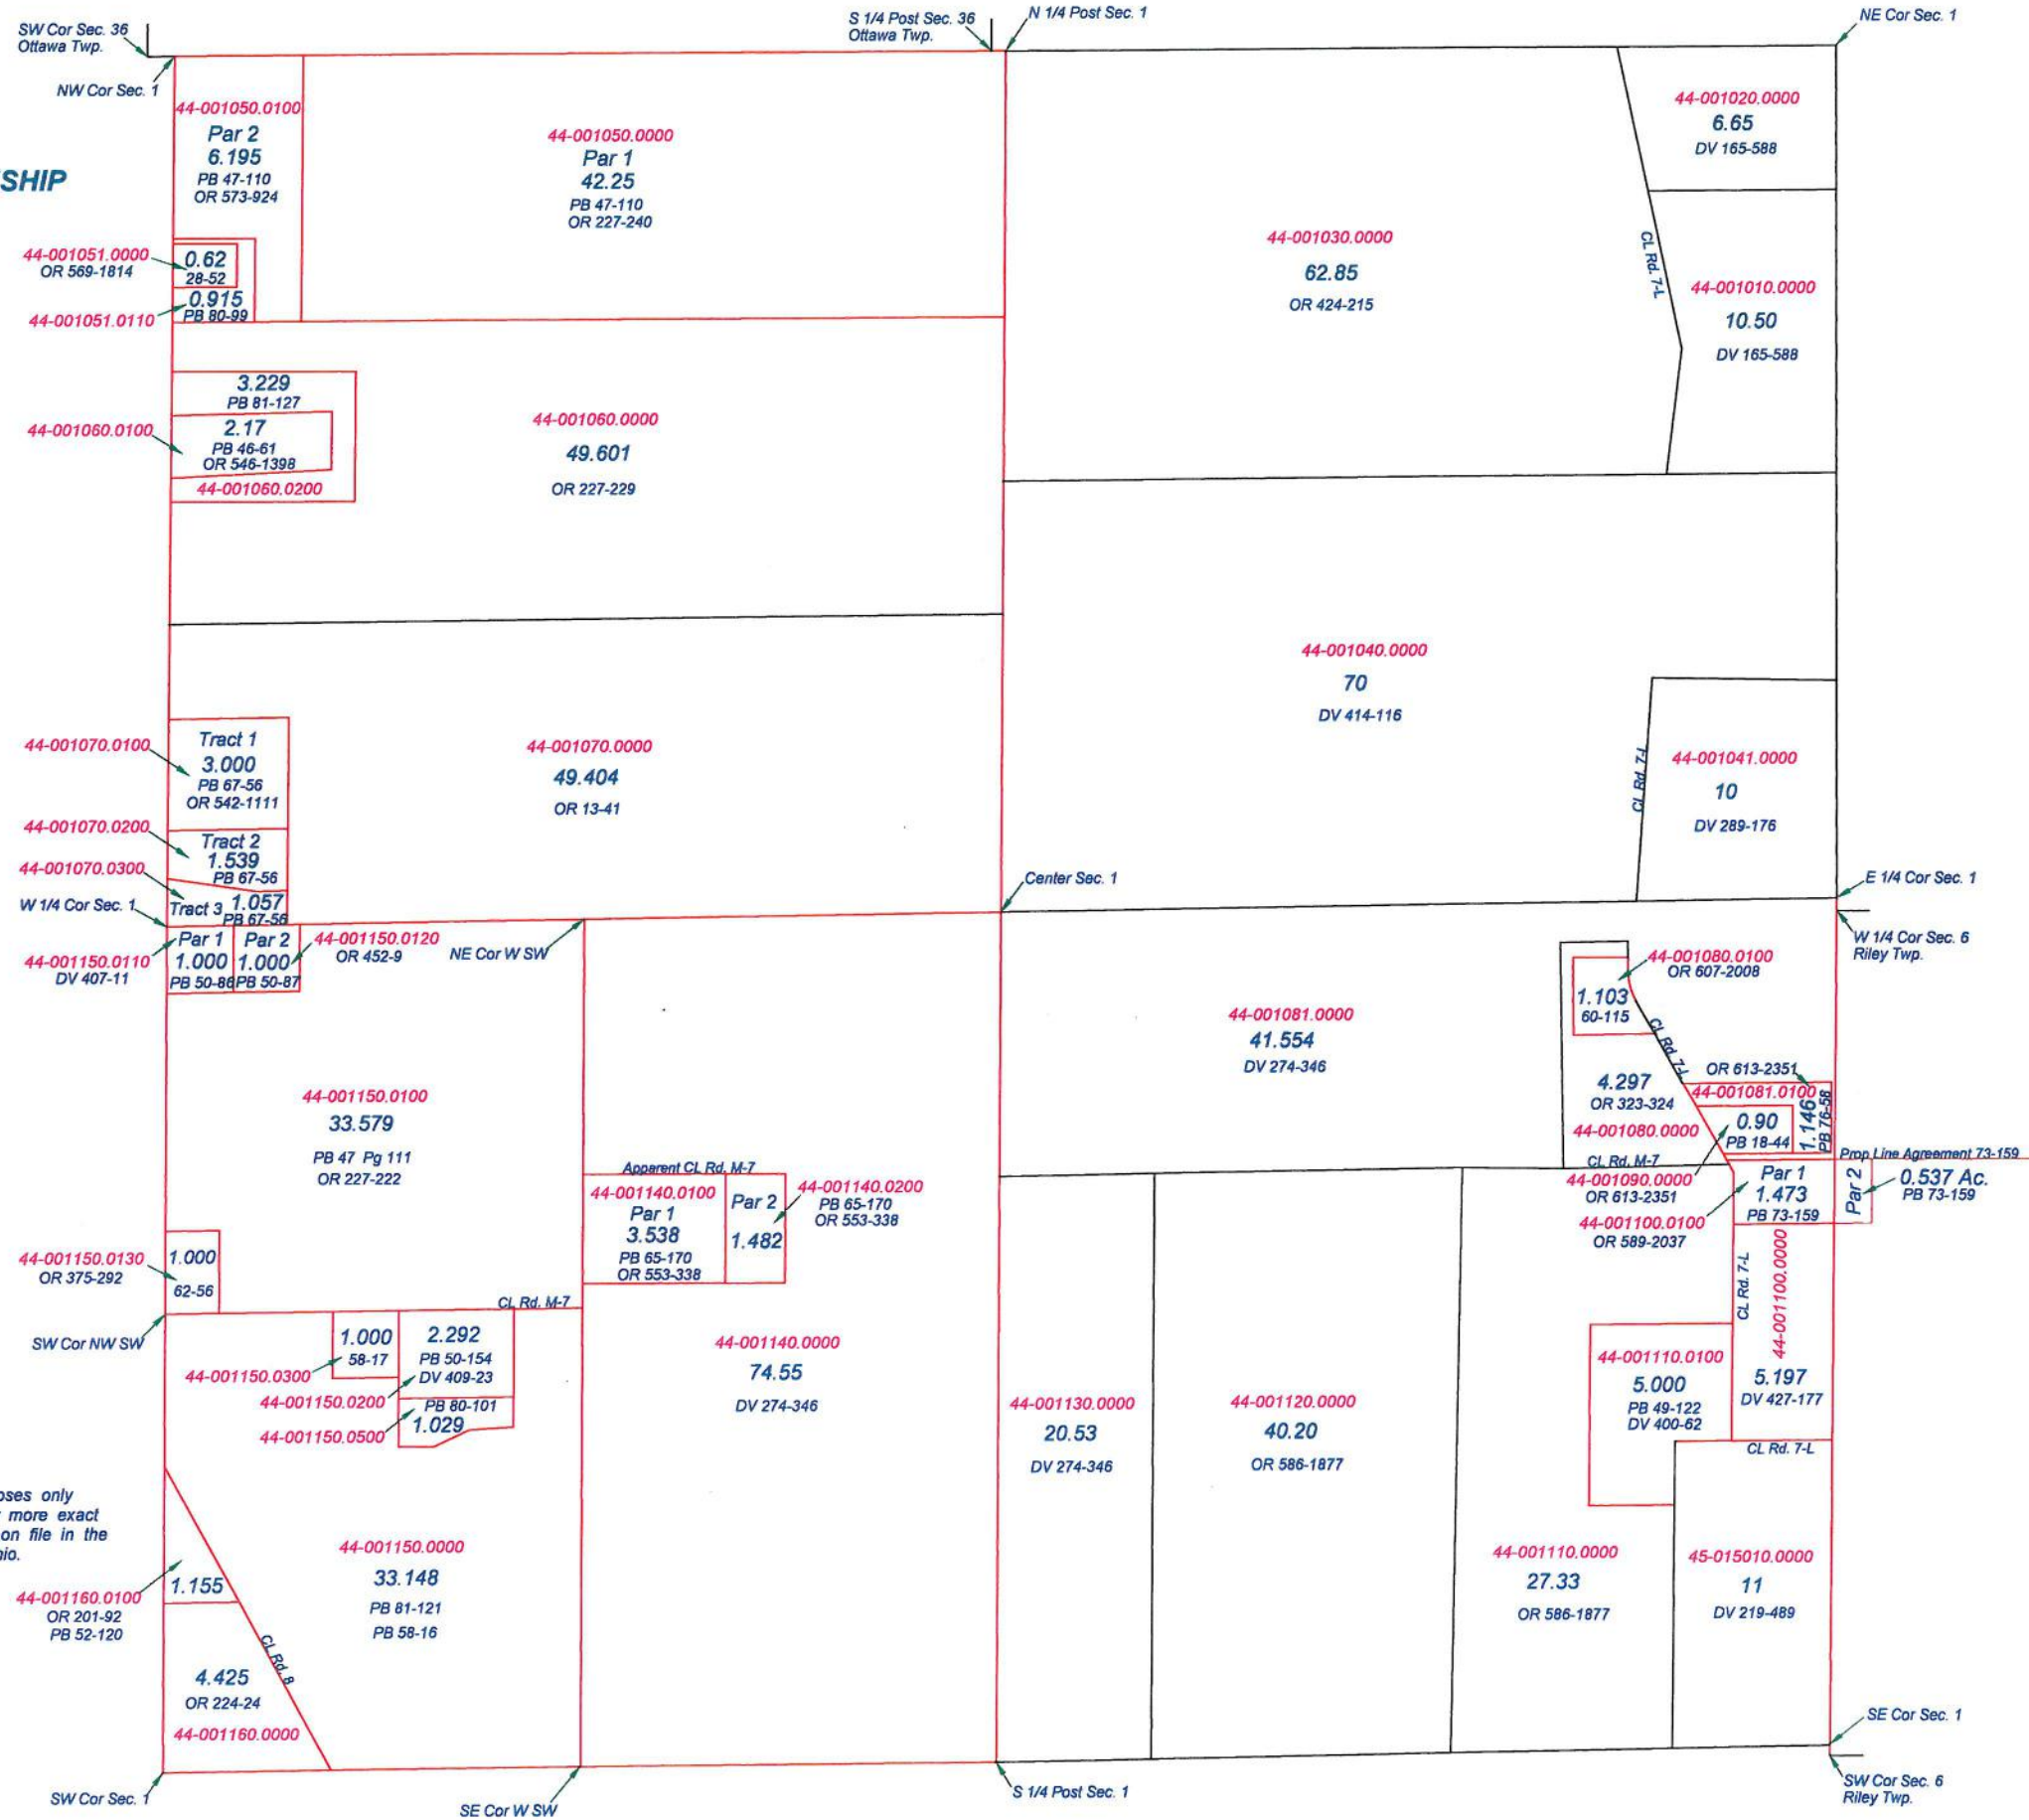

PLEASANT TOWNSHIP

T1S R7E
SECTION 1

This is a worksheet and is for location purposes only and cannot be guaranteed for accuracy. For more exact information, please CHECK deeds and plats on file in the Putnam County Recorders Office, Ottawa, Ohio.

Revised 2014

PLEASANT TOWNSHIP

T1S R7E
SECTION 2

This is a worksheet and is for location purposes only and cannot be guaranteed for accuracy. For more exact information, please CHECK deeds and plats on file in the Putnam County Recorders Office, Ottawa, Ohio.

Revised 2015

PLEASANT TOWNSHIP

T1S R7E
SECTION 4

- ① 44-004150.0000 0.54 Ac. PB 7-47 OR 580-462
- ② 44-004160.0000 0.51 Ac. PB 4-119 OR 143-319
- ③ 44-004180.0000 0.50 Ac. DV 376-83
- ④ 44-004190.0100 0.152 Ac. PB 72-85 OR 580-458
- ⑤ 44-004200.0000 Par 1 0.57 Ac. PB 7-48 OR 599-2033
- ⑥ 44-005010.0000 Par 2 0.57 Ac. PB 7-48 OR 143-319
- ⑦ 44-005020.0000 Par 3 0.06 Ac. PB 7-48 OR 143-319
- ⑧ 44-005050.0000 Par 1 PB 5-45 PB 9-15 OR 602-574
- ⑨ 44-005060.0000 Par 1 PB 5-45 PB 9-15 OR 602-574
- ⑩ 44-005070.0000 Par 3 PB 5-45 PB 9-15 DV 207-997
- ⑪ 44-005090.0000 NEpt NW NW PB 10-20 OR 553-2143
- ⑫ 44-005100.0000 Nmdpt NW NW PB 5-33 OR 608-2452