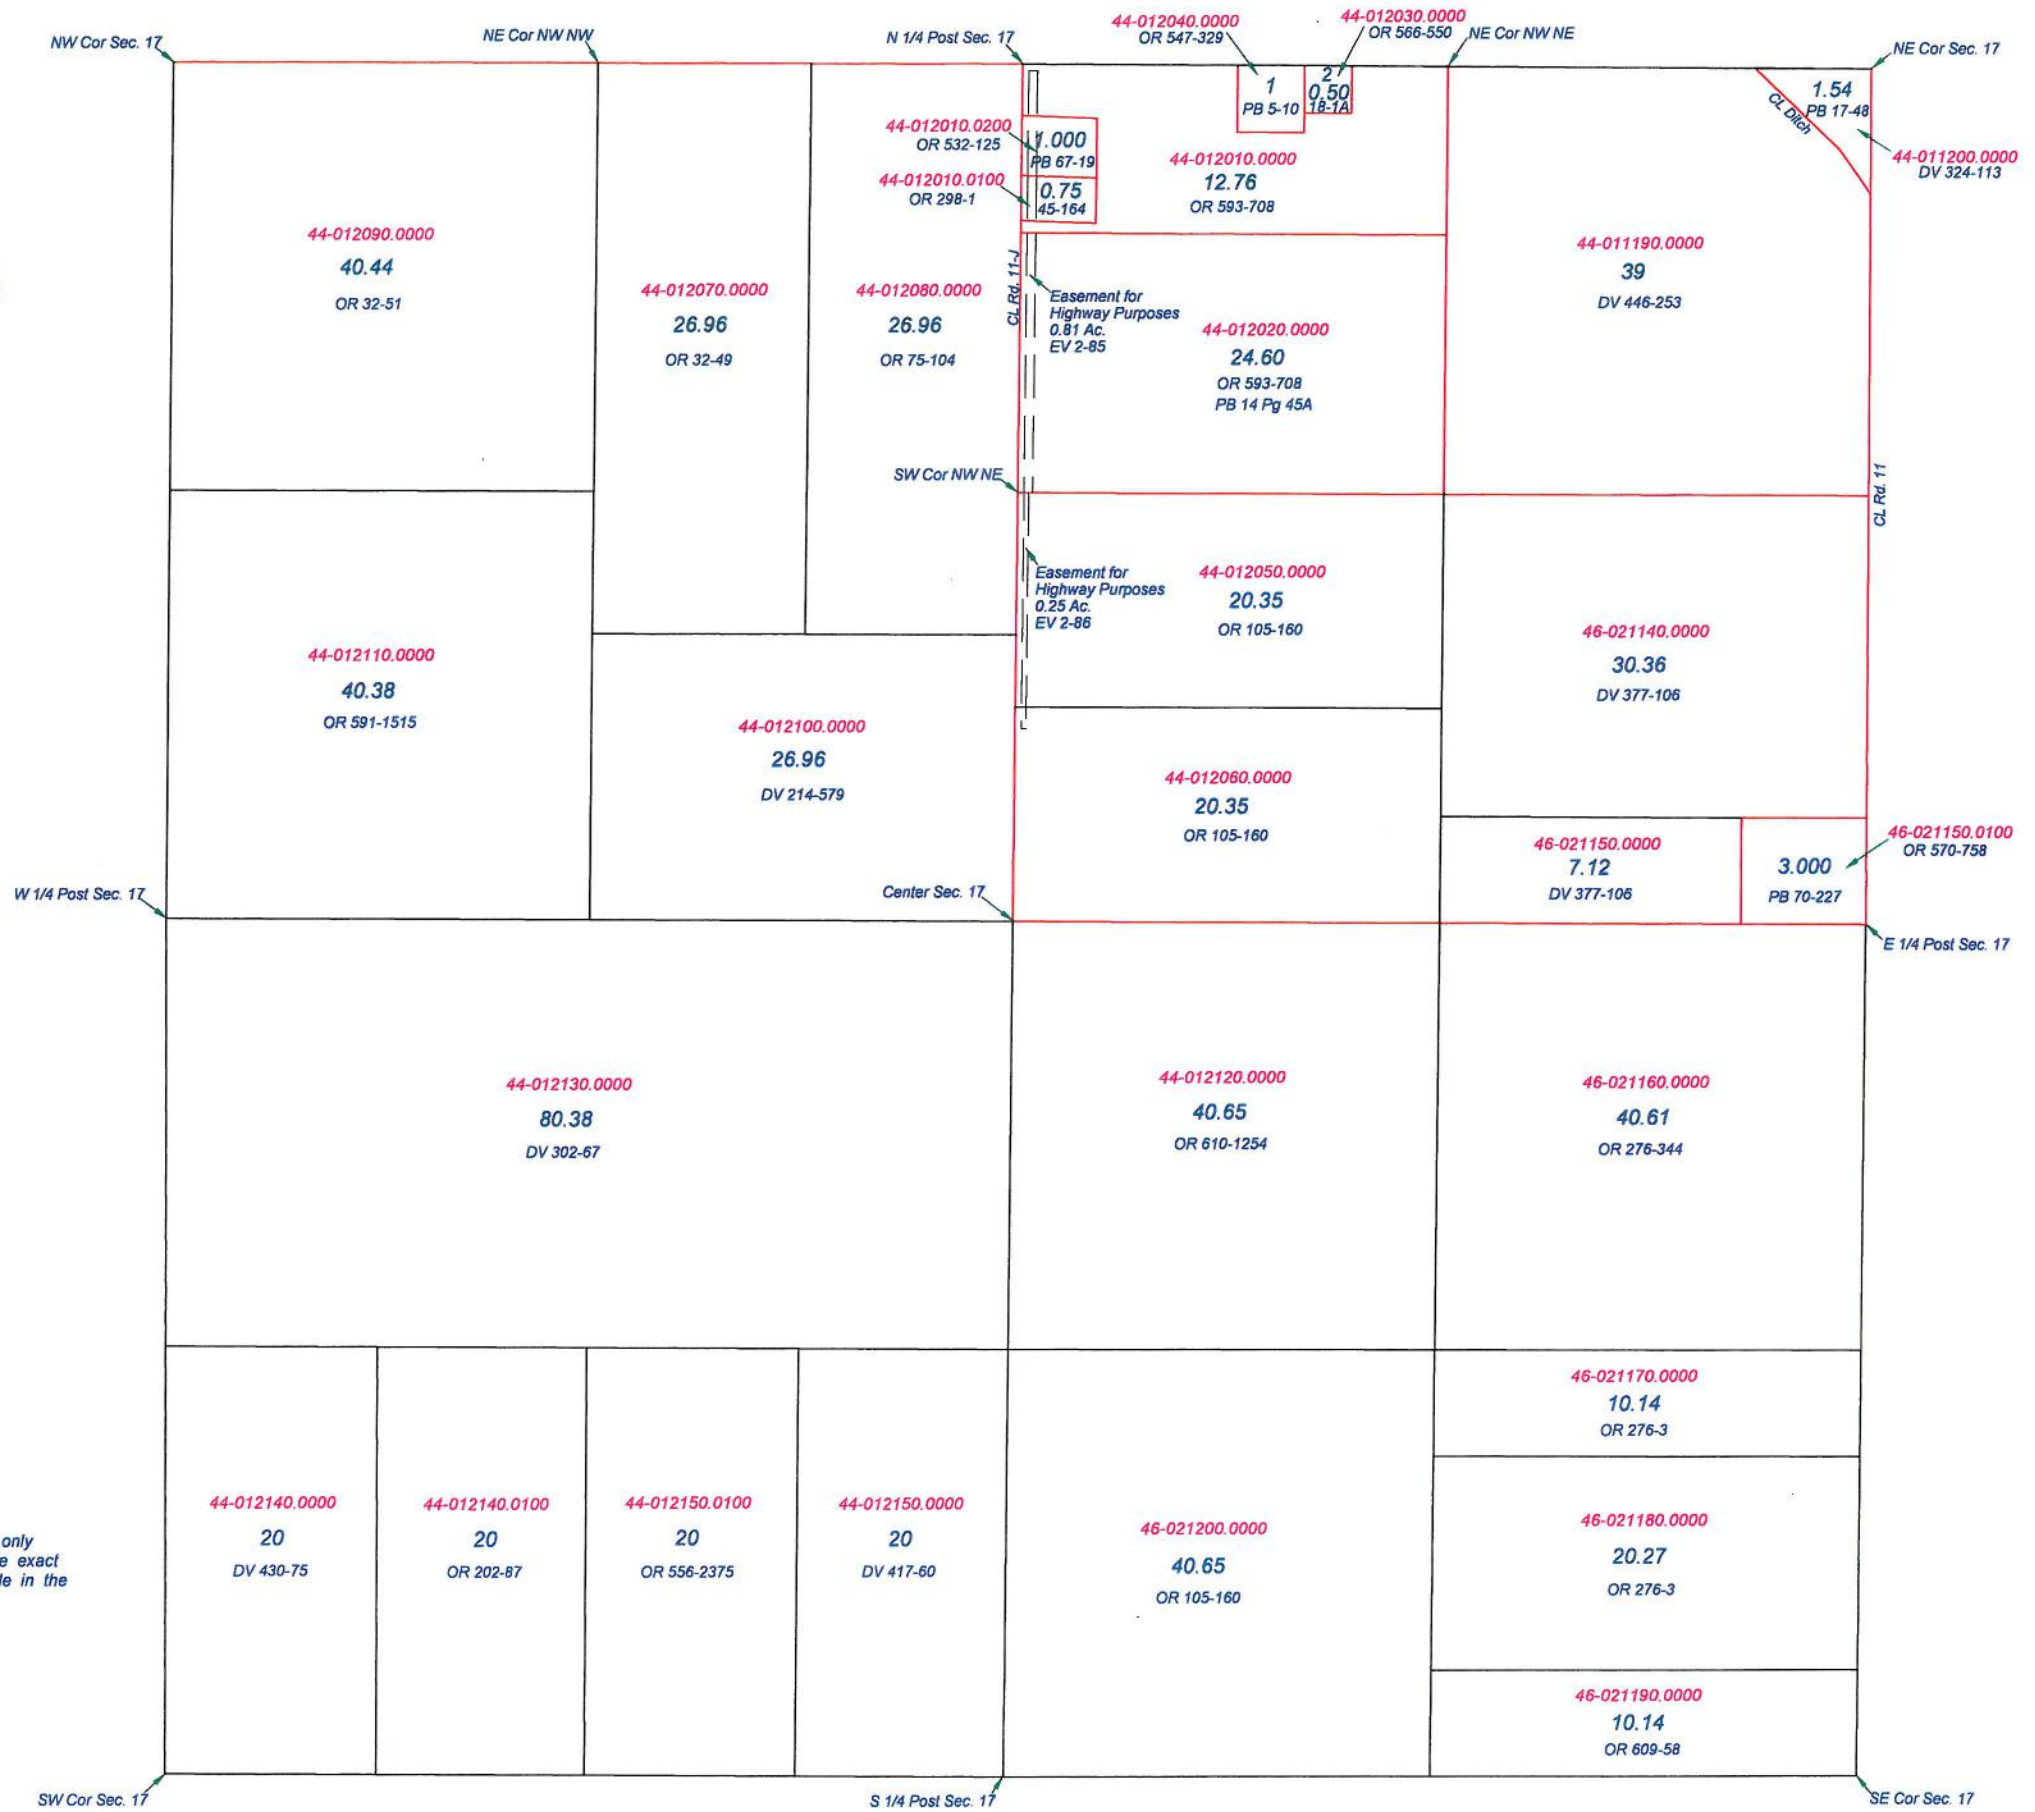

PLEASANT TOWNSHIP
T 1 S R 7 E
SECTION 17

This is a worksheet and is for location purposes only and cannot be guaranteed for accuracy. For more exact information, please CHECK deeds and plats on file in the Pulnam County Recorders Office, Ottawa, Ohio.

Revised 2012