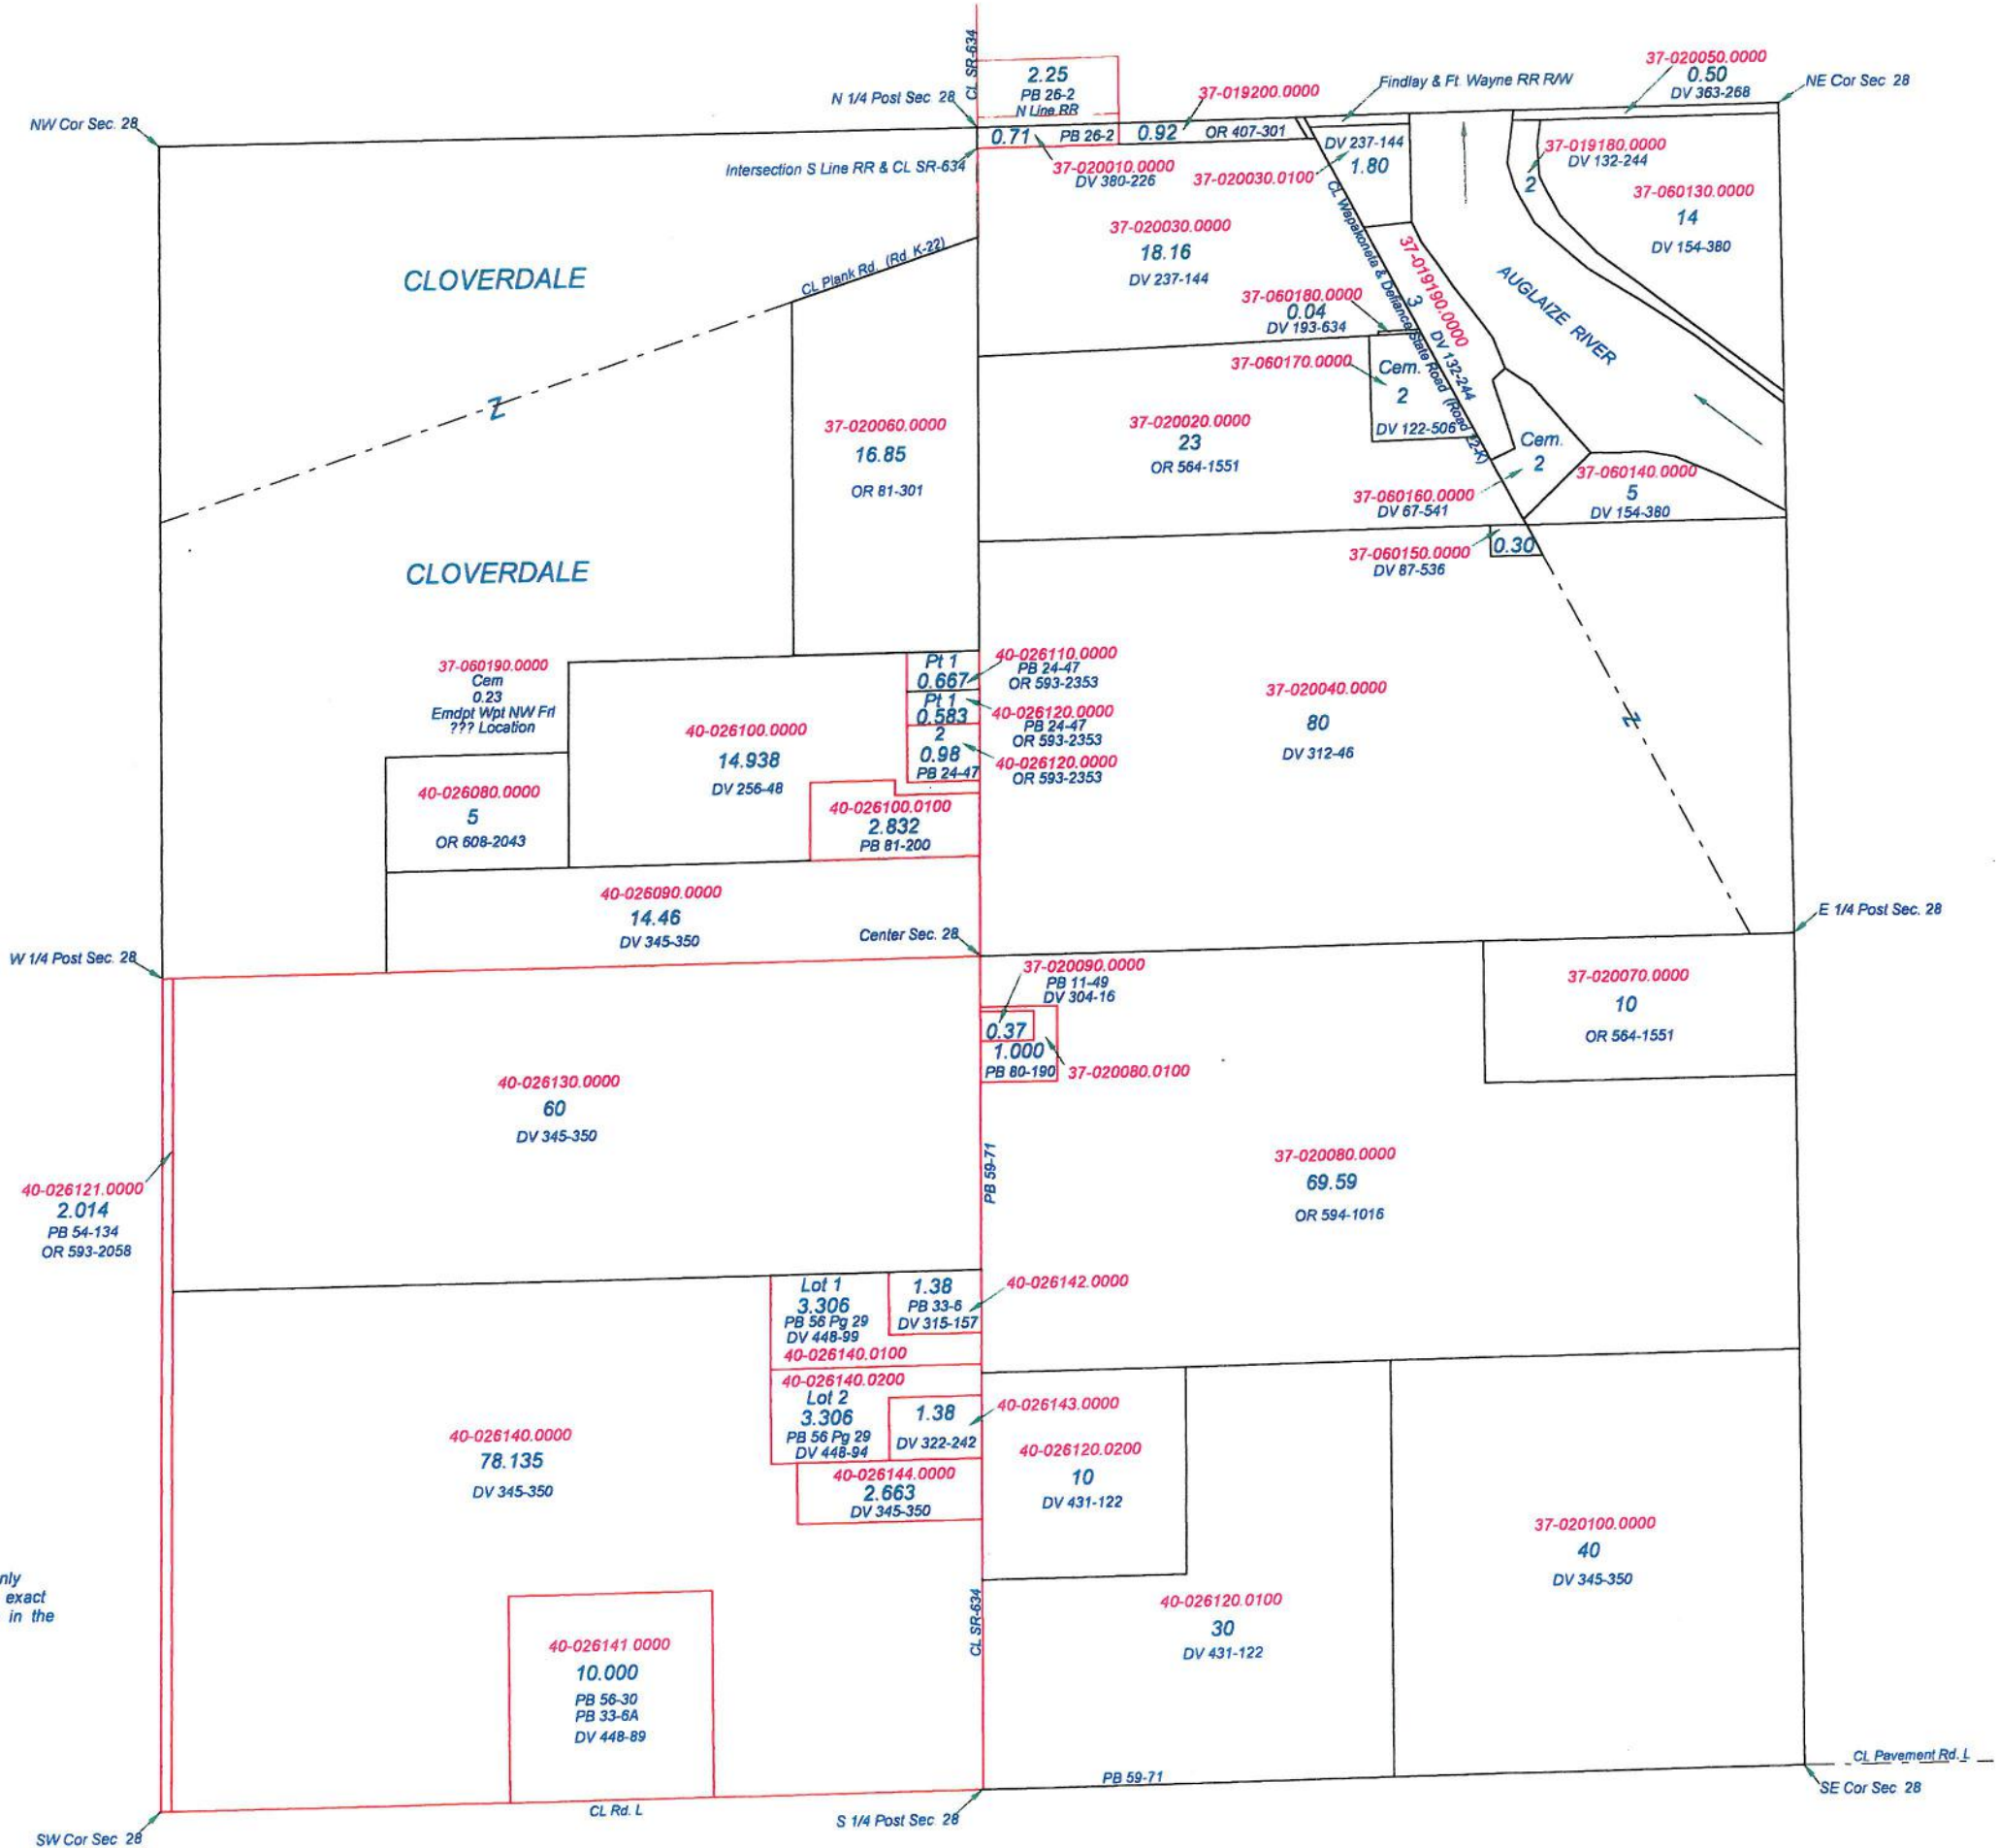

PERRY TOWNSHIP

T1N R5E
SECTION 28

This is a worksheet and is for location purposes only and cannot be guaranteed for accuracy. For more exact information, please CHECK deeds and plats on file in the Putnam County Recorders Office, Ottawa, Ohio

Revised 2014