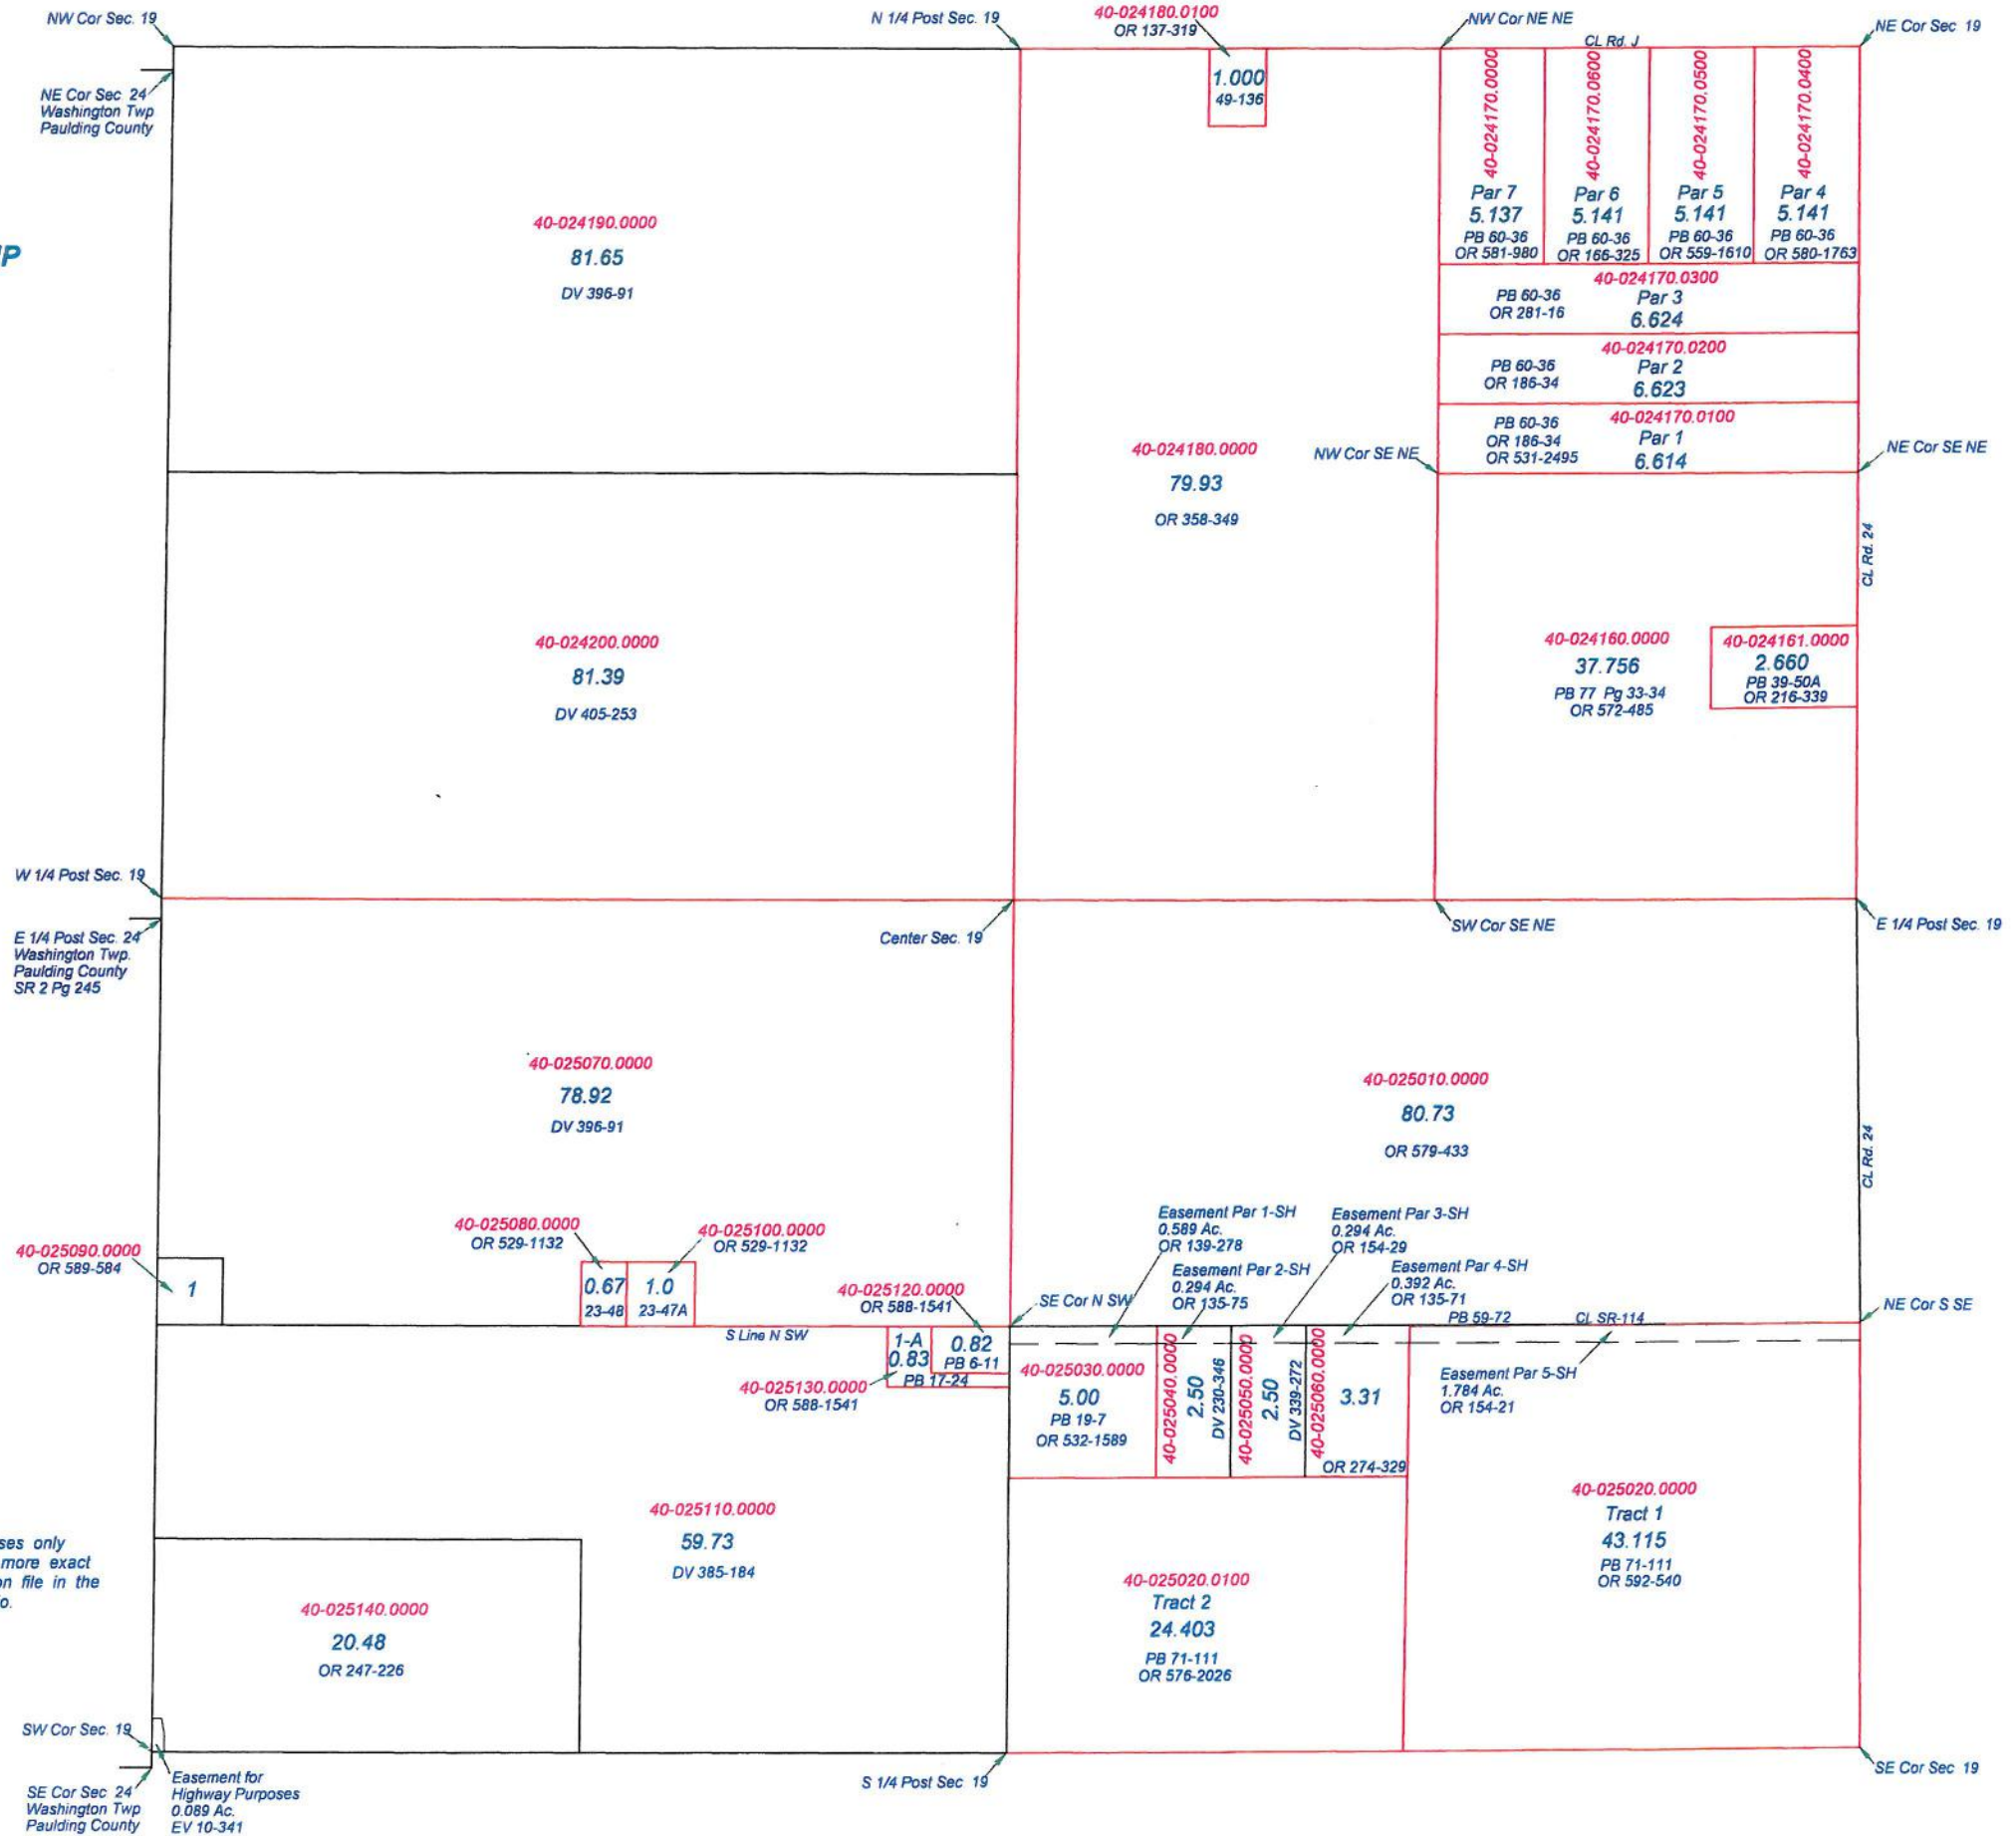

**PERRY TOWNSHIP**

T1N R5E  
SECTION 19

This is a worksheet and is for location purposes only and cannot be guaranteed for accuracy. For more exact information, please CHECK deeds and plats on file in the Putnam County Recorders Office, Ottawa, Ohio.

Revised 2011

**PERRY TOWNSHIP**

T1N R5E  
SECTION 20

This is a worksheet and is for location purposes only and cannot be guaranteed for accuracy. For more exact information, please CHECK deeds and plats on file in the Putnam County Recorders Office, Ottawa, Ohio.

Revised 2015

**PERRY TOWNSHIP**

T1N R5E  
SECTION 21

This is a worksheet and is for location purposes only and cannot be guaranteed for accuracy. For more exact information, please CHECK deeds and plats on file in the Putnam County Recorders Office, Ottawa, Ohio.