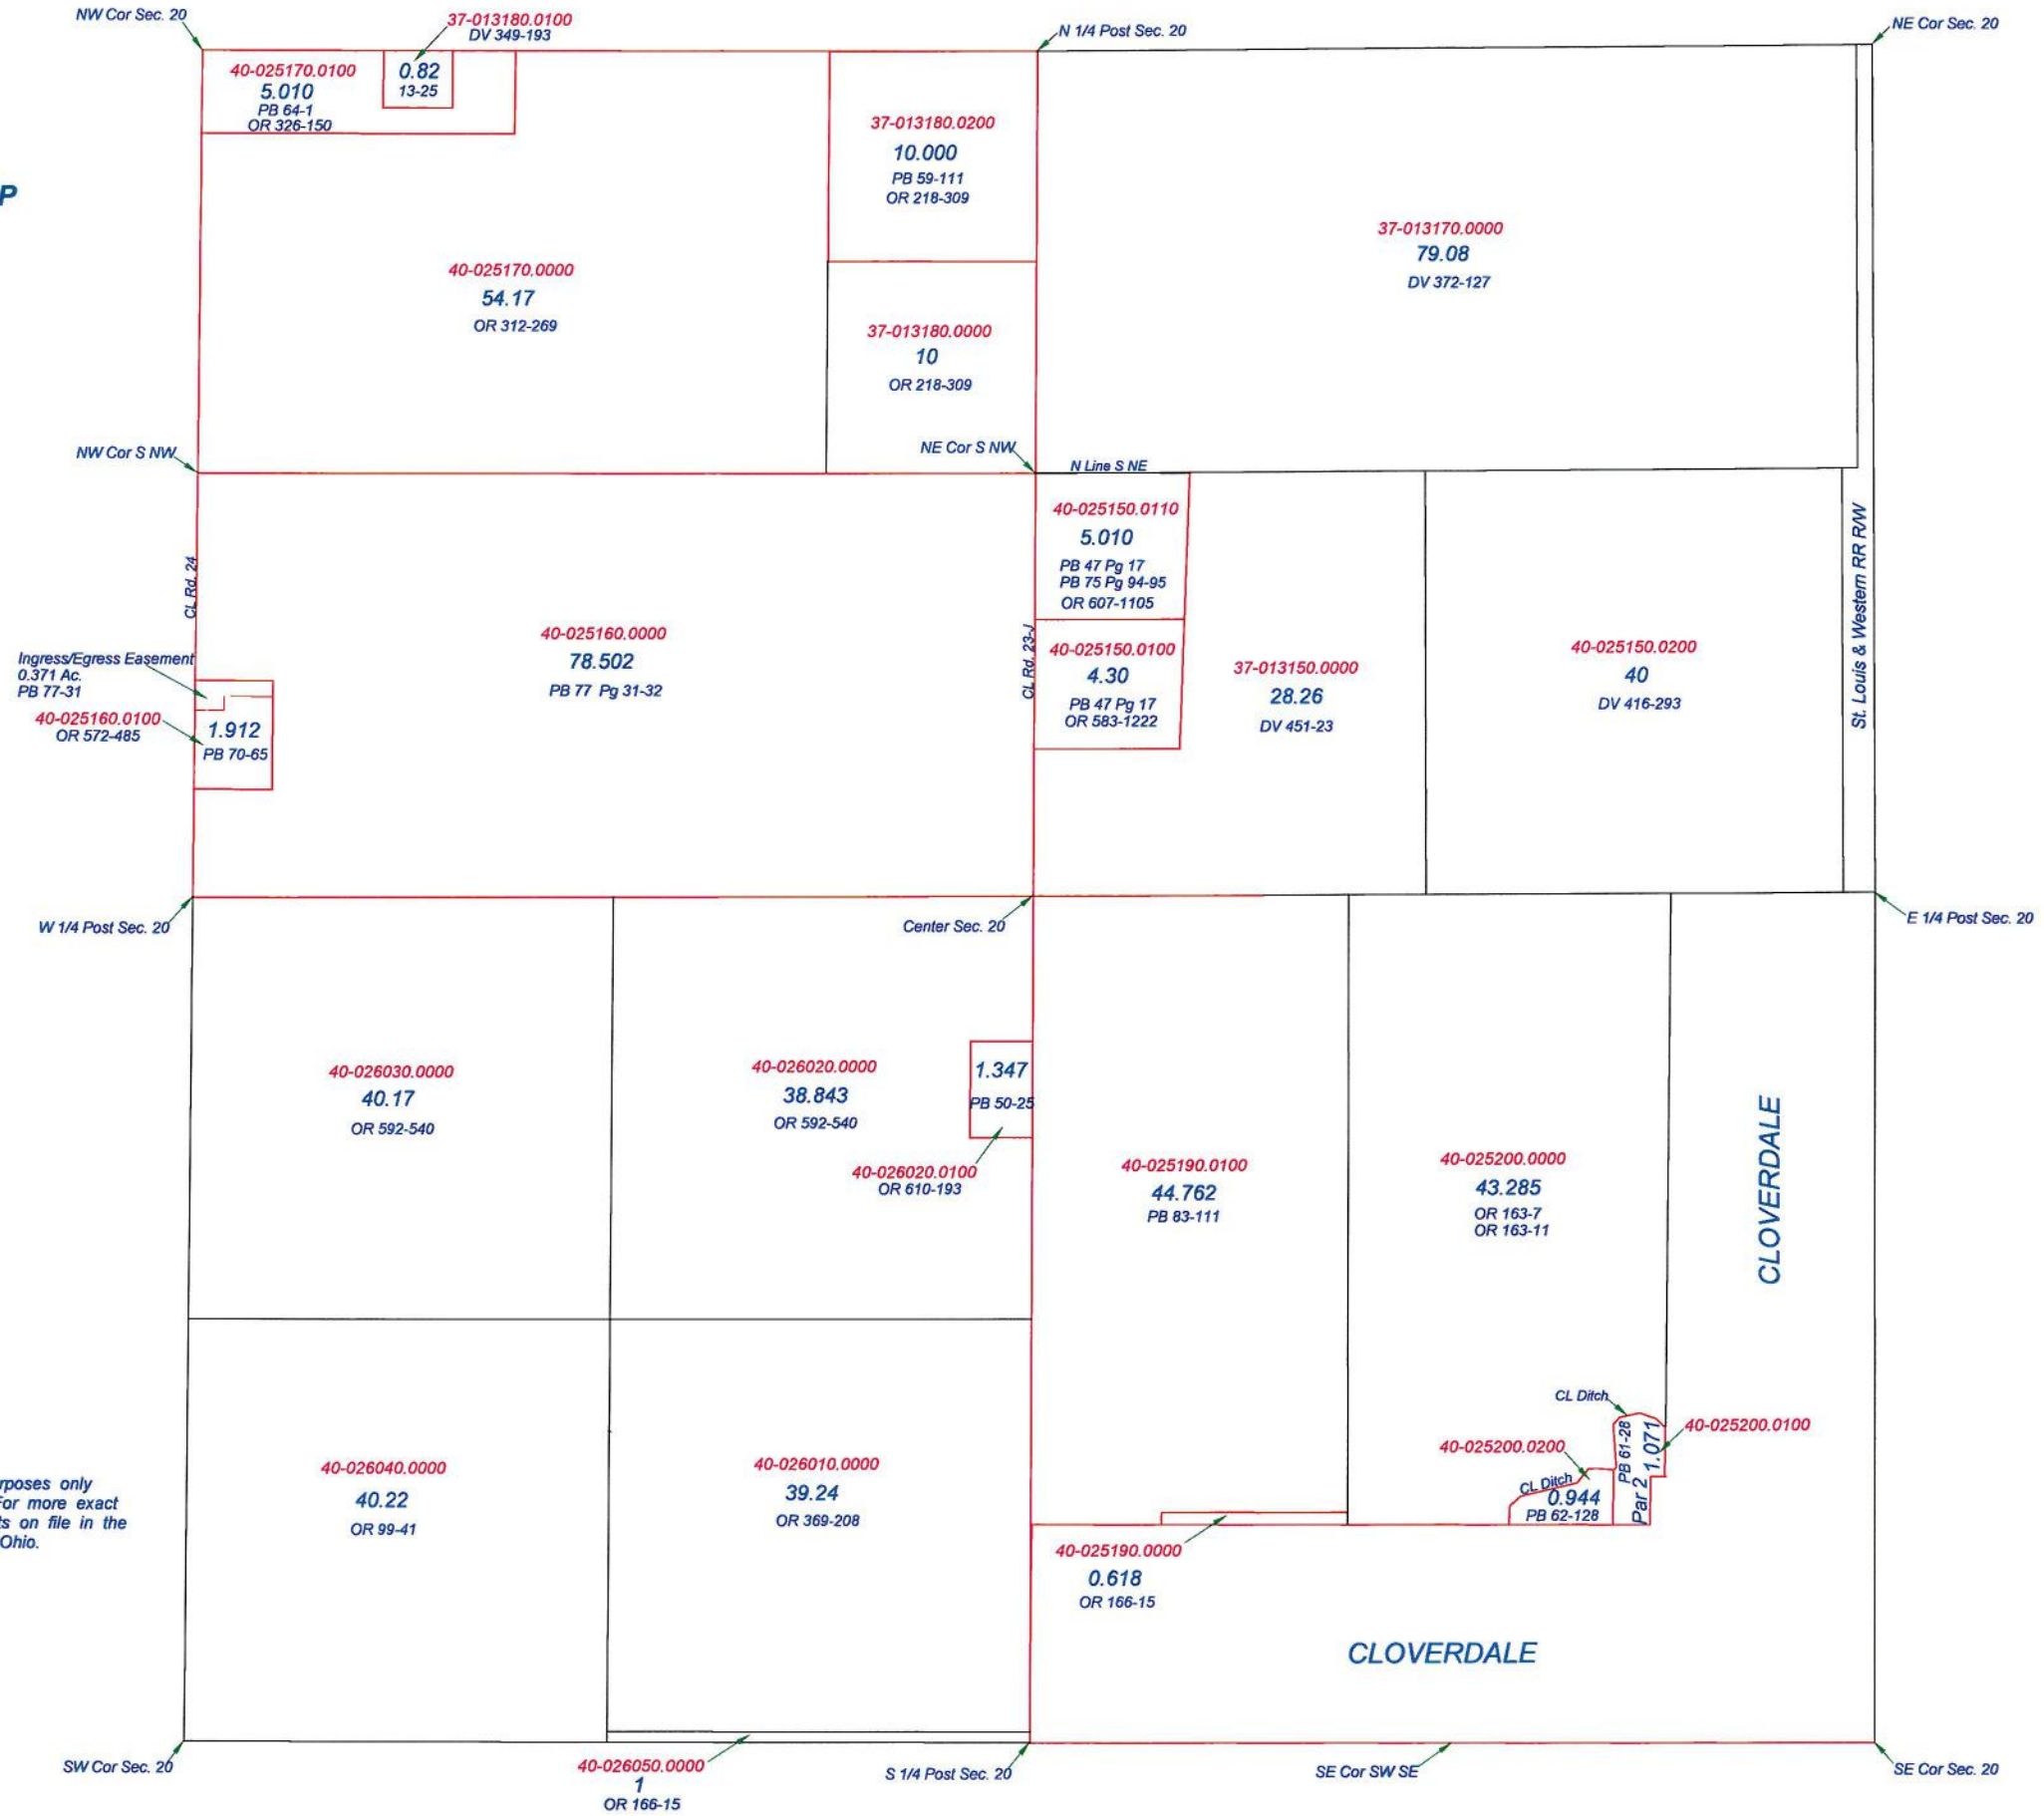

**PERRY TOWNSHIP**

T1N R5E  
SECTION 19

This is a worksheet and is for location purposes only and cannot be guaranteed for accuracy. For more exact information, please CHECK deeds and plats on file in the Putnam County Recorders Office, Ottawa, Ohio.

Revised 2011

**PERRY TOWNSHIP**

T1N R5E  
SECTION 20

This is a worksheet and is for location purposes only and cannot be guaranteed for accuracy. For more exact information, please CHECK deeds and plats on file in the Putnam County Recorders Office, Ottawa, Ohio.

Revised 2015

**PERRY TOWNSHIP**

T1N R5E  
SECTION 21

This is a worksheet and is for location purposes only and cannot be guaranteed for accuracy. For more exact information, please CHECK deeds and plats on file in the Putnam County Recorders Office, Ottawa, Ohio.

Parcel 24: 37-017070.0100, DV 394-20, PB 49-24, 1.29

Parcel 25: 37-017170.0100, OR 558-1574, PB 69-134, 1.000

Parcel 26: 37-017140.0100, DV 433-37, PB 53-139, 1.000

**PERRY TOWNSHIP**  
T1N R5E  
SECTION 26