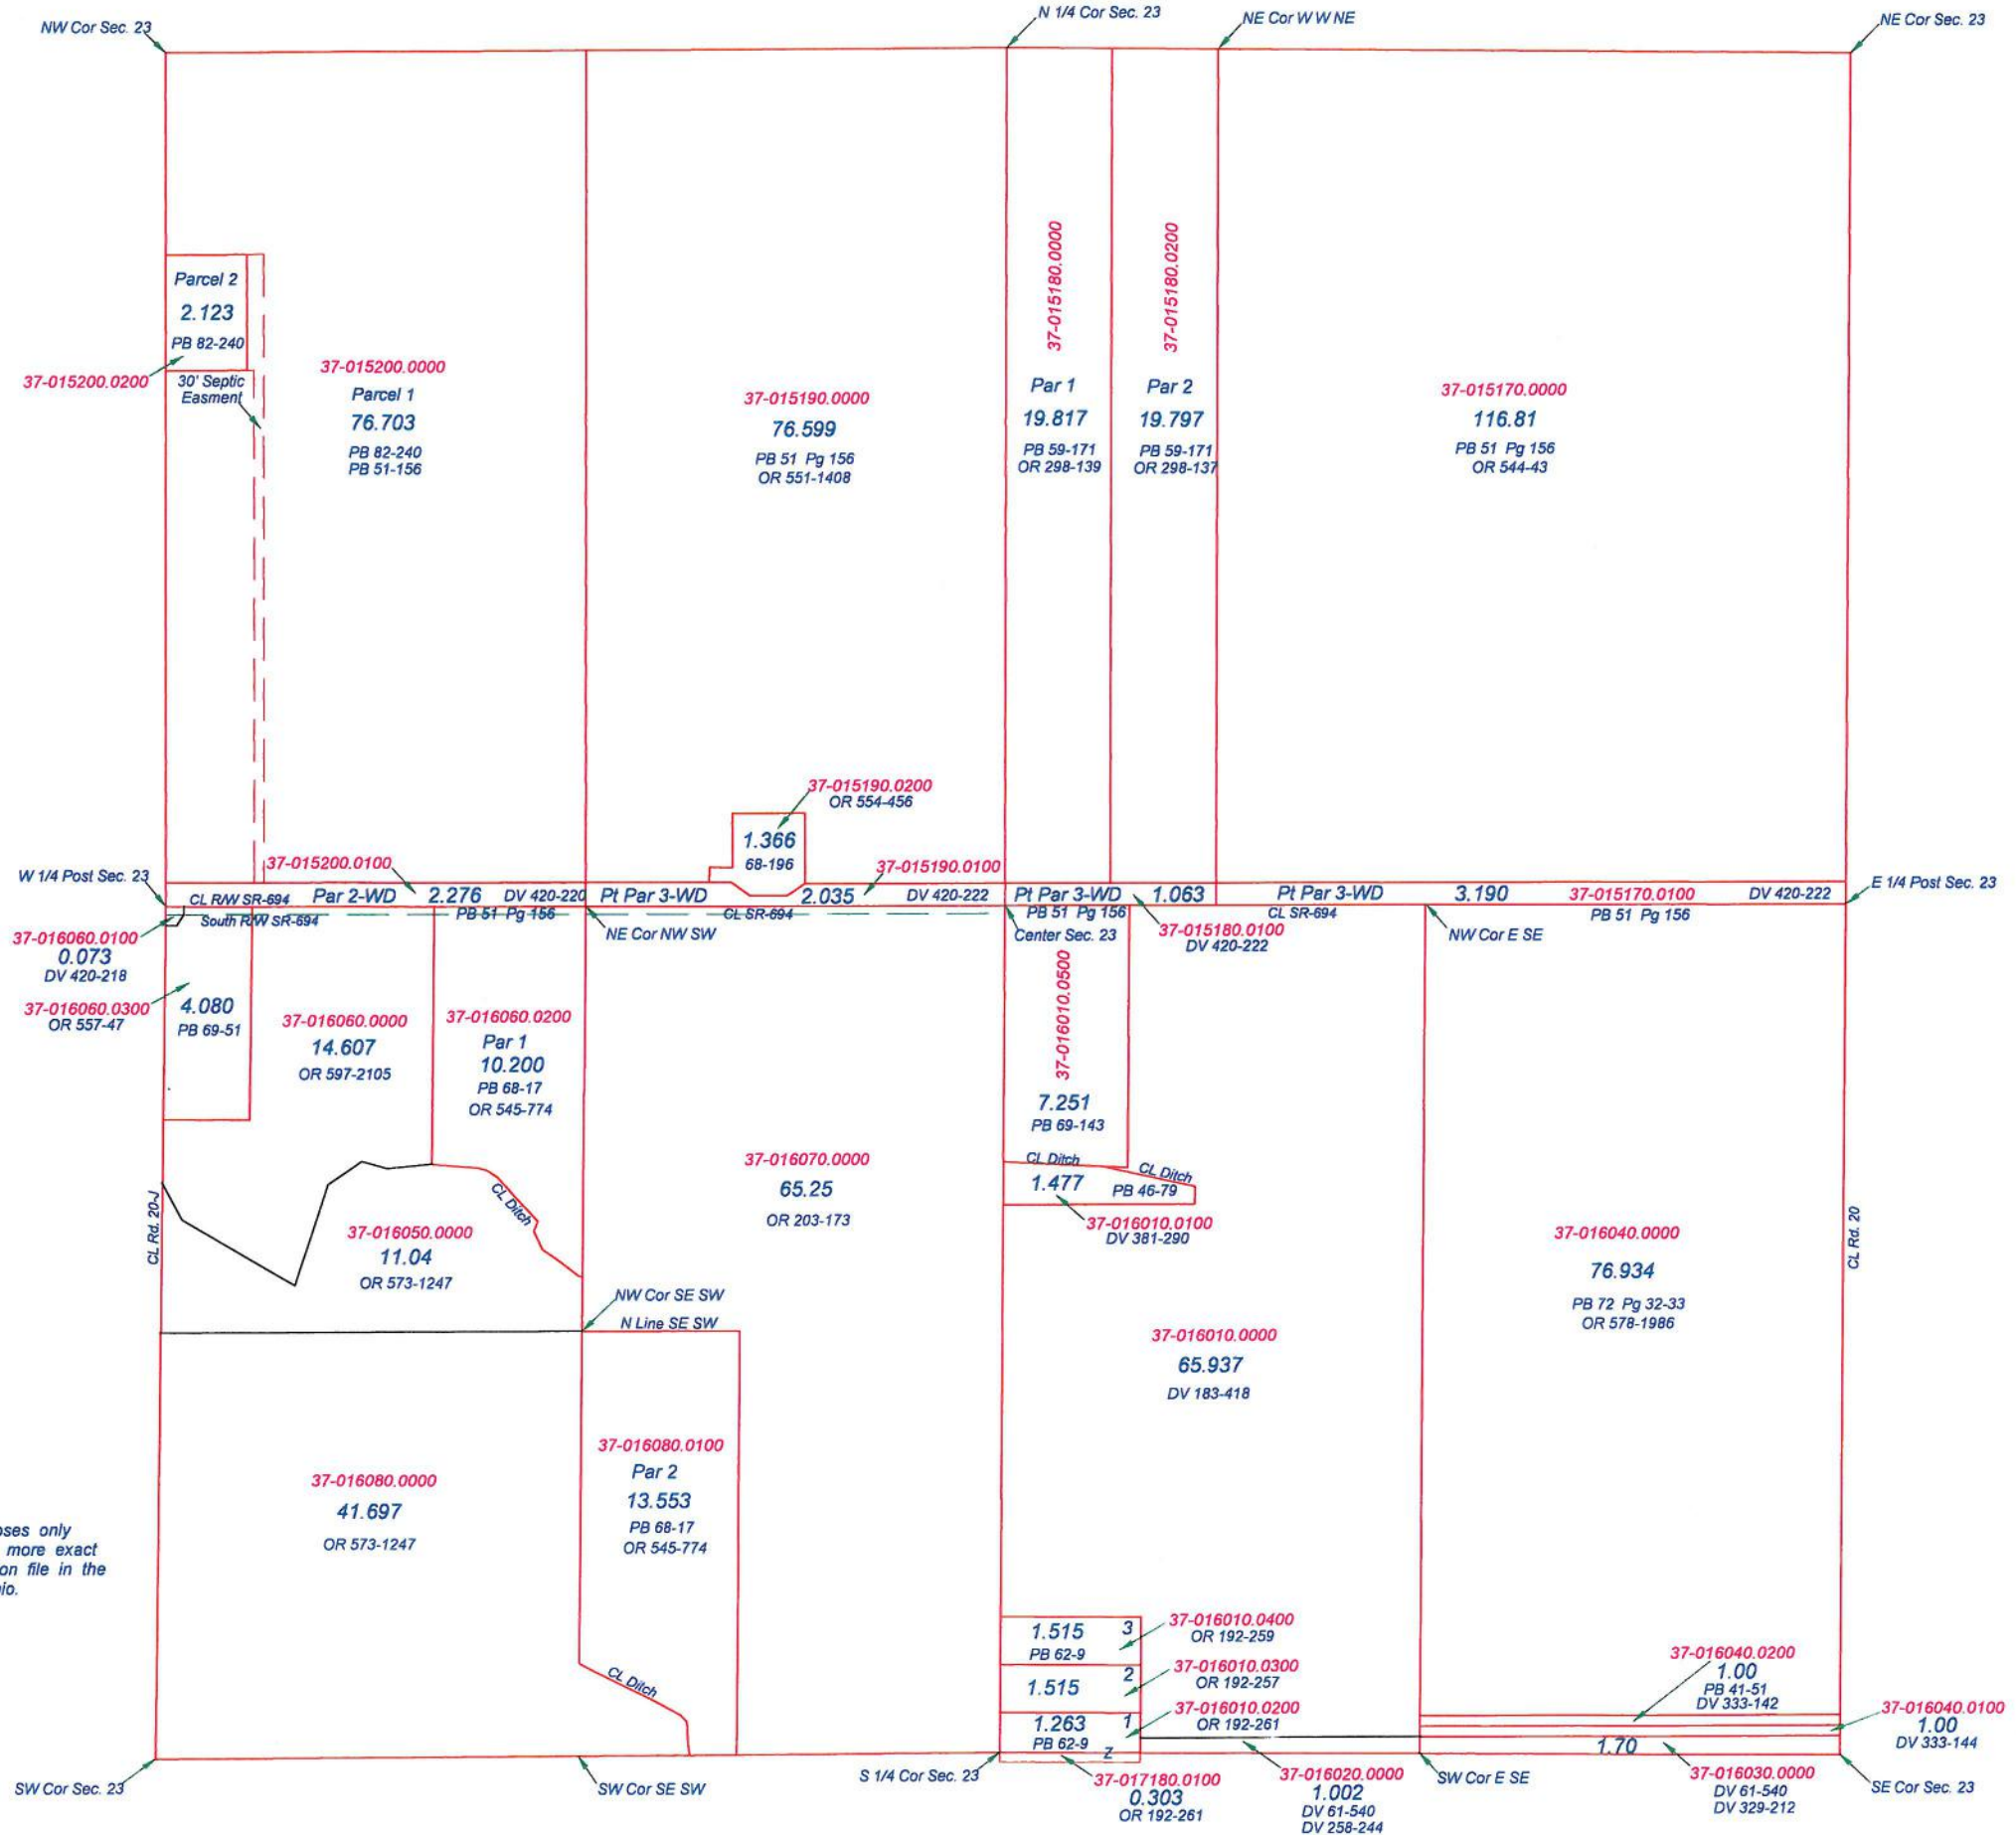

Revised 2011

**PERRY TOWNSHIP**

T1N R5E  
SECTION 20

This is a worksheet and is for location purposes only and cannot be guaranteed for accuracy. For more exact information, please CHECK deeds and plats on file in the Putnam County Recorders Office, Ottawa, Ohio.

Revised 2014

CLOVERDALE

S 1/4 Post Sec 21

SE Cor Sec 21  
DV 154 Pg 380

**PERRY TOWNSHIP**

T1N R5E  
SECTION 22

This is a worksheet and is for location purposes only and cannot be guaranteed for accuracy. For more exact information, please CHECK deeds and plats on file in the Putnam County Recorders Office, Ottawa, Ohio.

Revised 2014

**PERRY TOWNSHIP**

T1N R5E  
SECTION 23

This is a worksheet and is for location purposes only and cannot be guaranteed for accuracy. For more exact information, please CHECK deeds and plats on file in the Putnam County Recorders Office, Ottawa, Ohio.

Revised 2015

**PERRY TOWNSHIP**  
T1N R5E  
SECTION 24

This is a worksheet and is for location purposes only and cannot be guaranteed for accuracy. For more exact information, please CHECK deeds and plats on file in the Putnam County Recorders Office, Ottawa, Ohio.