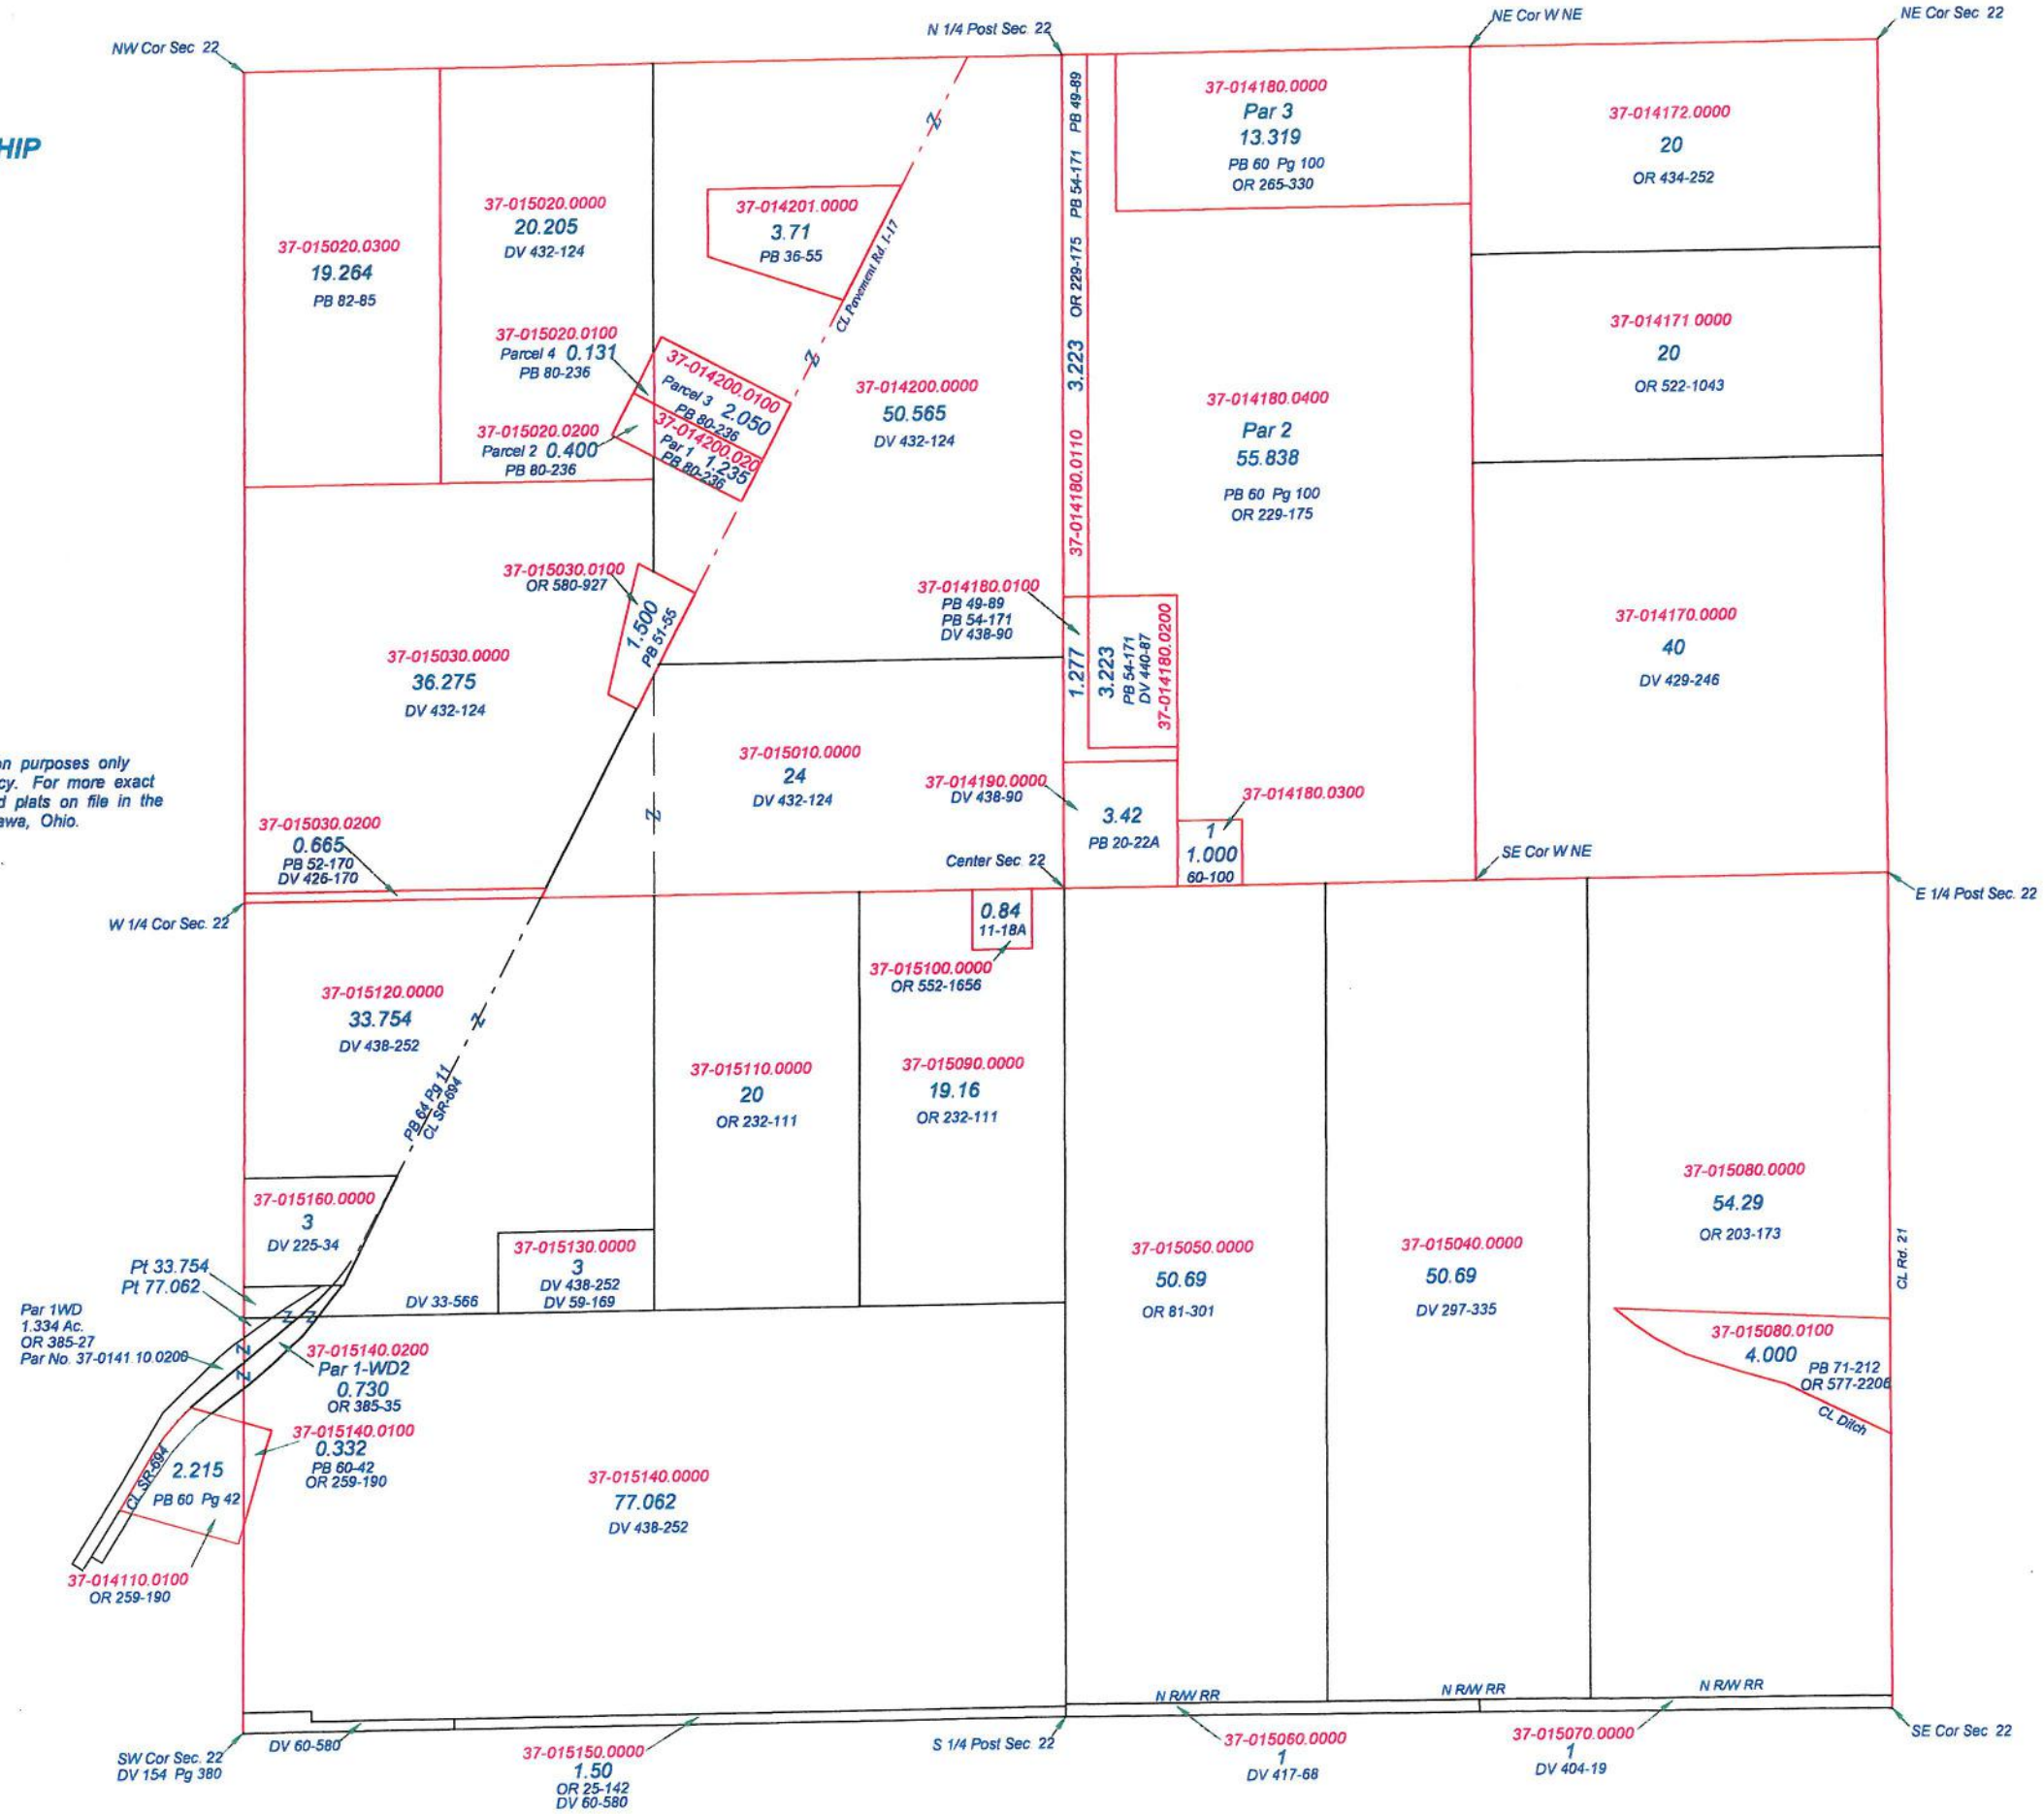

PERRY TOWNSHIP

T1N R5E
SECTION 22

This is a worksheet and is for location purposes only and cannot be guaranteed for accuracy. For more exact information, please CHECK deeds and plats on file in the Putnam County Recorders Office, Ottawa, Ohio.

Revised 2014