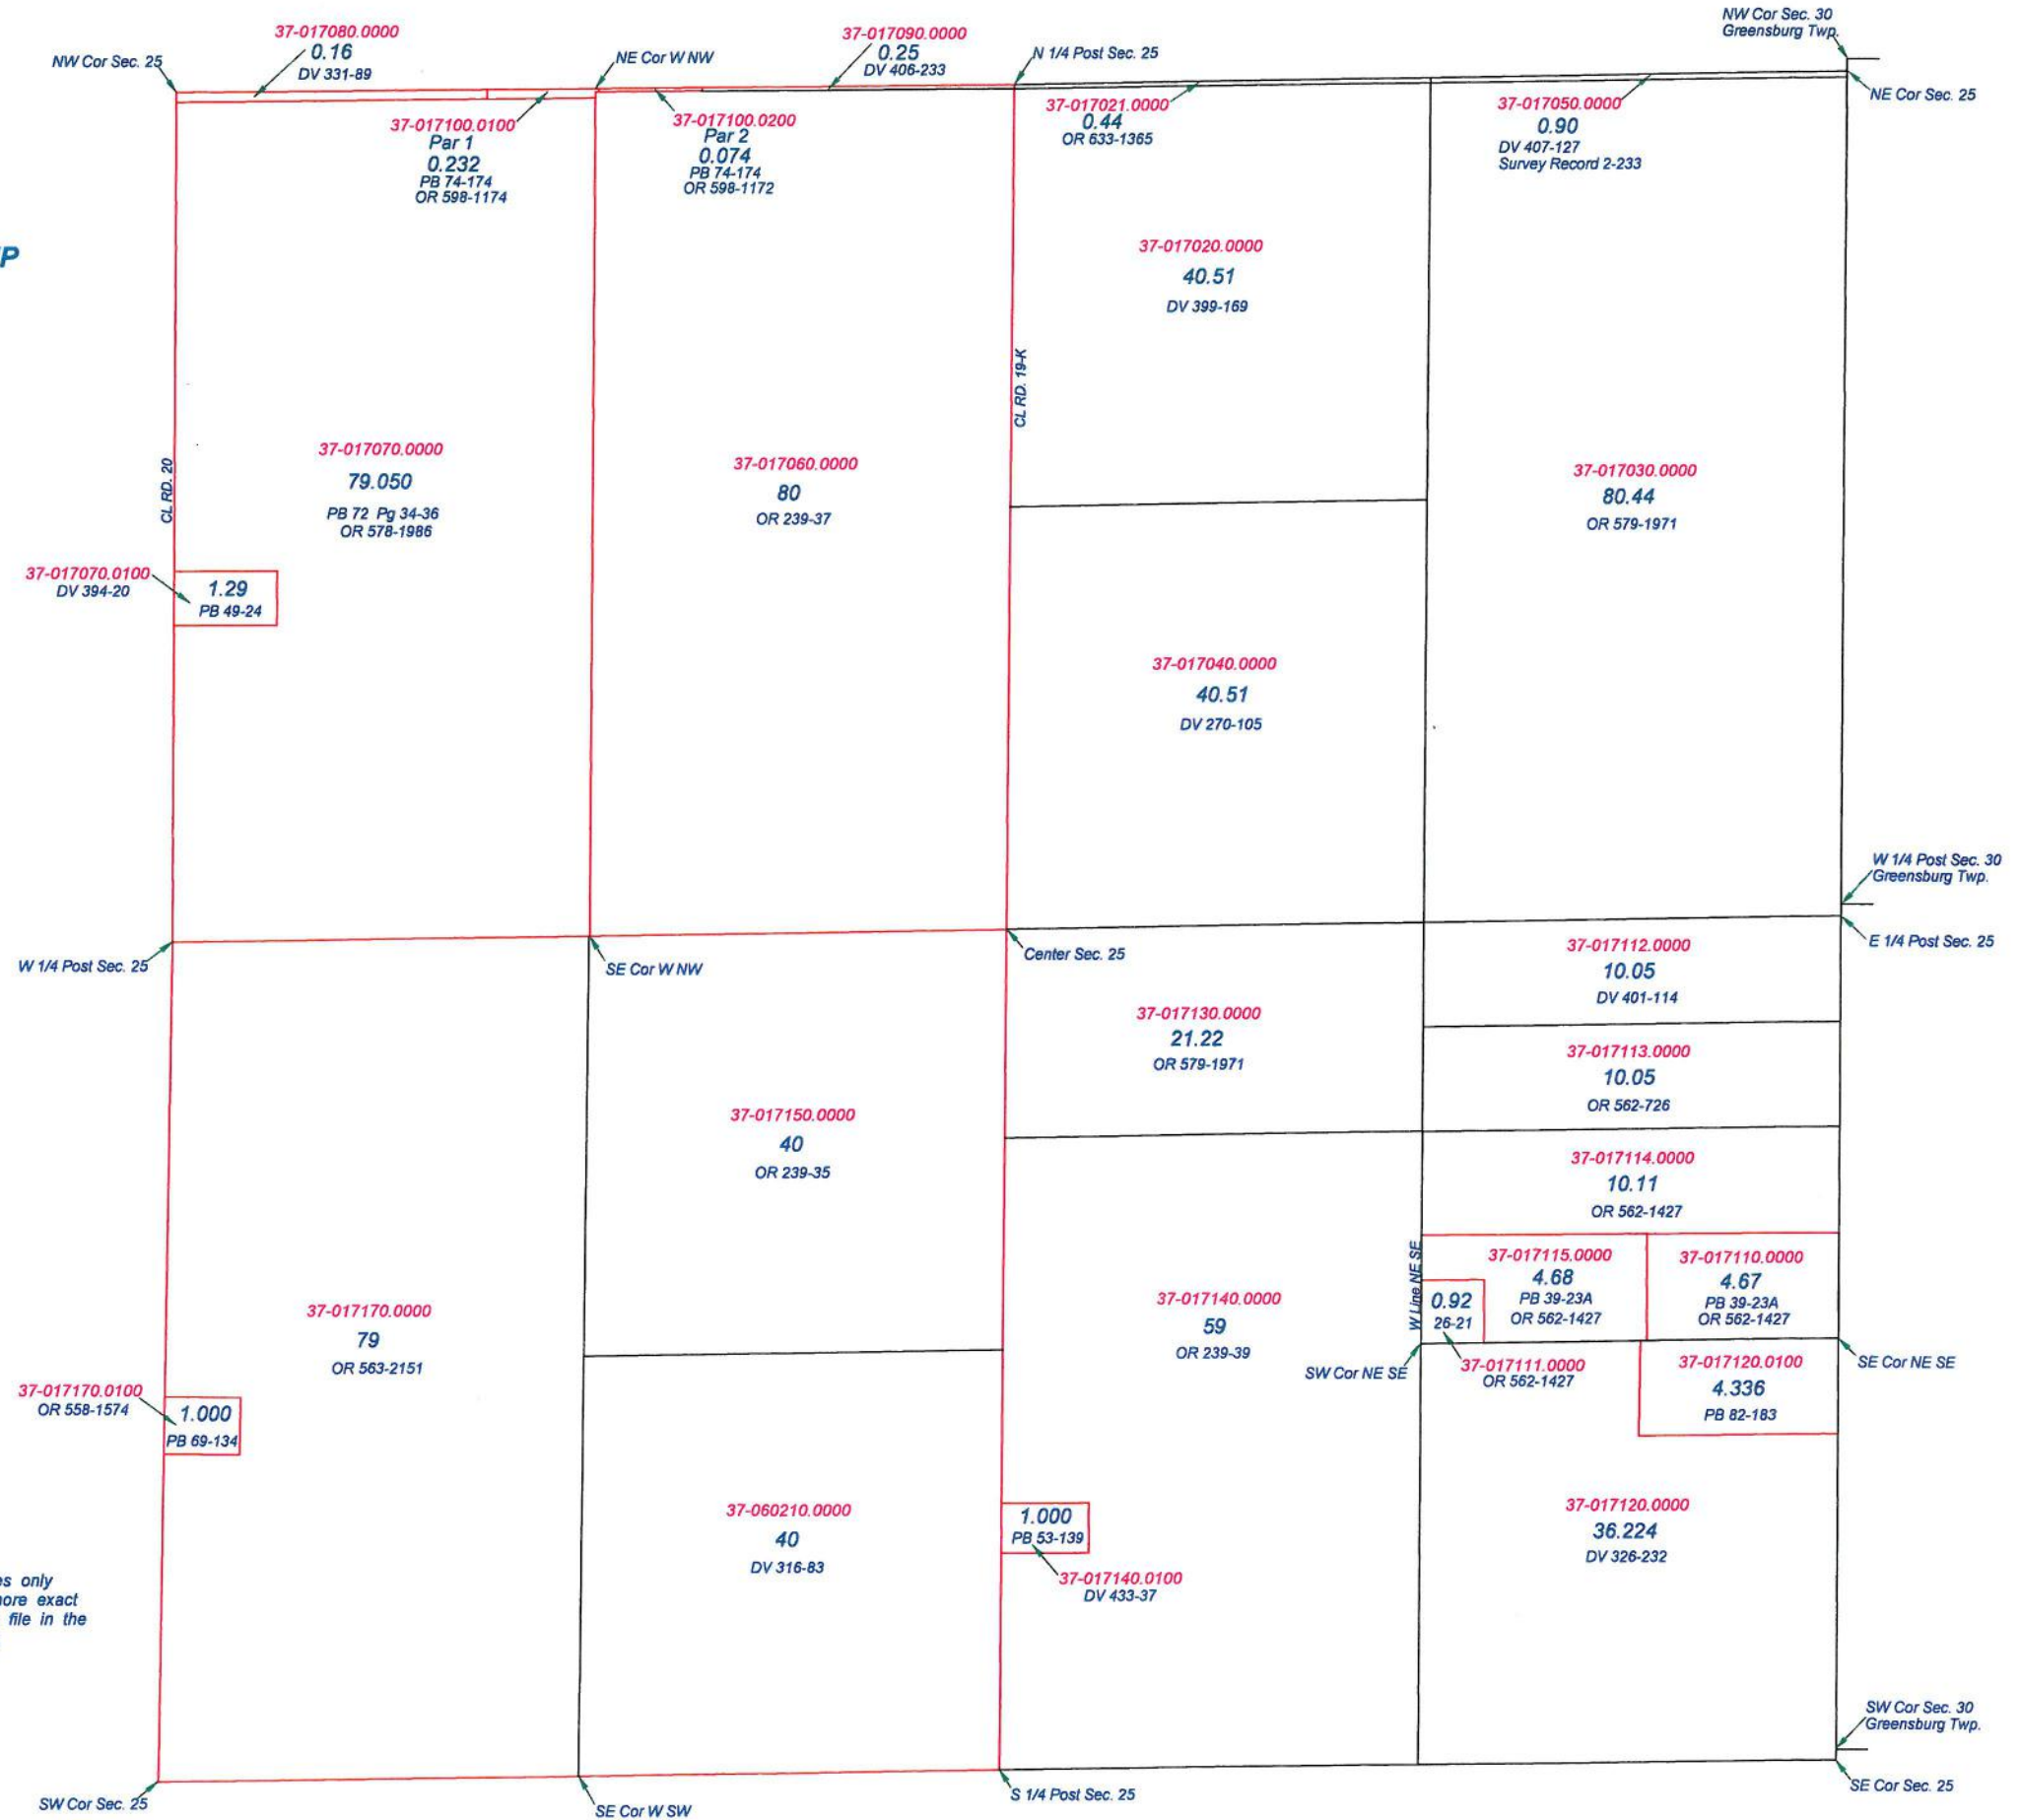

PERRY TOWNSHIP
T1N R5E
SECTION 25

This is a worksheet and is for location purposes only and cannot be guaranteed for accuracy. For more exact information, please CHECK deeds and plats on file in the Putnam County Recorders Office, Ottawa, Ohio.

Revised 2015

Parcel 1: 37-017080.0000, 0.16, DV 331-89

Parcel 2: 37-017100.0100, Par 1, 0.232, PB 74-174, OR 598-1174

Parcel 3: 37-017100.0200, Par 2, 0.074, PB 74-174, OR 598-1172

Parcel 4: 37-017090.0000, 0.25, DV 406-233

Parcel 5: 37-017021.0000, 0.44, OR 633-1365

Parcel 6: 37-017050.0000, 0.90, DV 407-127, Survey Record 2-233

Parcel 7: 37-017070.0000, 79.050, PB 72 Pg 34-36, OR 578-1986

Parcel 8: 37-017060.0000, 80, OR 239-37

Parcel 9: 37-017020.0000, 40.51, DV 399-169

Parcel 10: 37-017030.0000, 80.44, OR 579-1971

Parcel 11: 37-017040.0000, 40.51, DV 270-105

Parcel 12: 37-017112.0000, 10.05, DV 401-114

Parcel 13: 37-017113.0000, 10.05, OR 562-726

Parcel 14: 37-017114.0000, 10.11, OR 562-1427

Parcel 15: 37-017115.0000, 4.68, PB 39-23A, OR 562-1427

Parcel 16: 37-017110.0000, 4.67, PB 39-23A, OR 562-1427

Parcel 17: 37-017170.0000, 79, OR 563-2151

Parcel 18: 37-017140.0000, 59, OR 239-39

Parcel 19: 37-017111.0000, 0.92, OR 562-1427

Parcel 20: 37-017120.0100, 4.336, PB 82-183

Parcel 21: 37-060210.0000, 40, DV 316-83

Parcel 22: 37-017140.0100, 1.000, DV 433-37

Parcel 23: 37-017120.0000, 36.224, DV 326-232

Parcel 24: 37-017070.0100, DV 394-20, PB 49-24, 1.29

Parcel 25: 37-017170.0100, OR 558-1574, PB 69-134, 1.000

Parcel 26: 37-017140.0100, DV 433-37, PB 53-139, 1.000