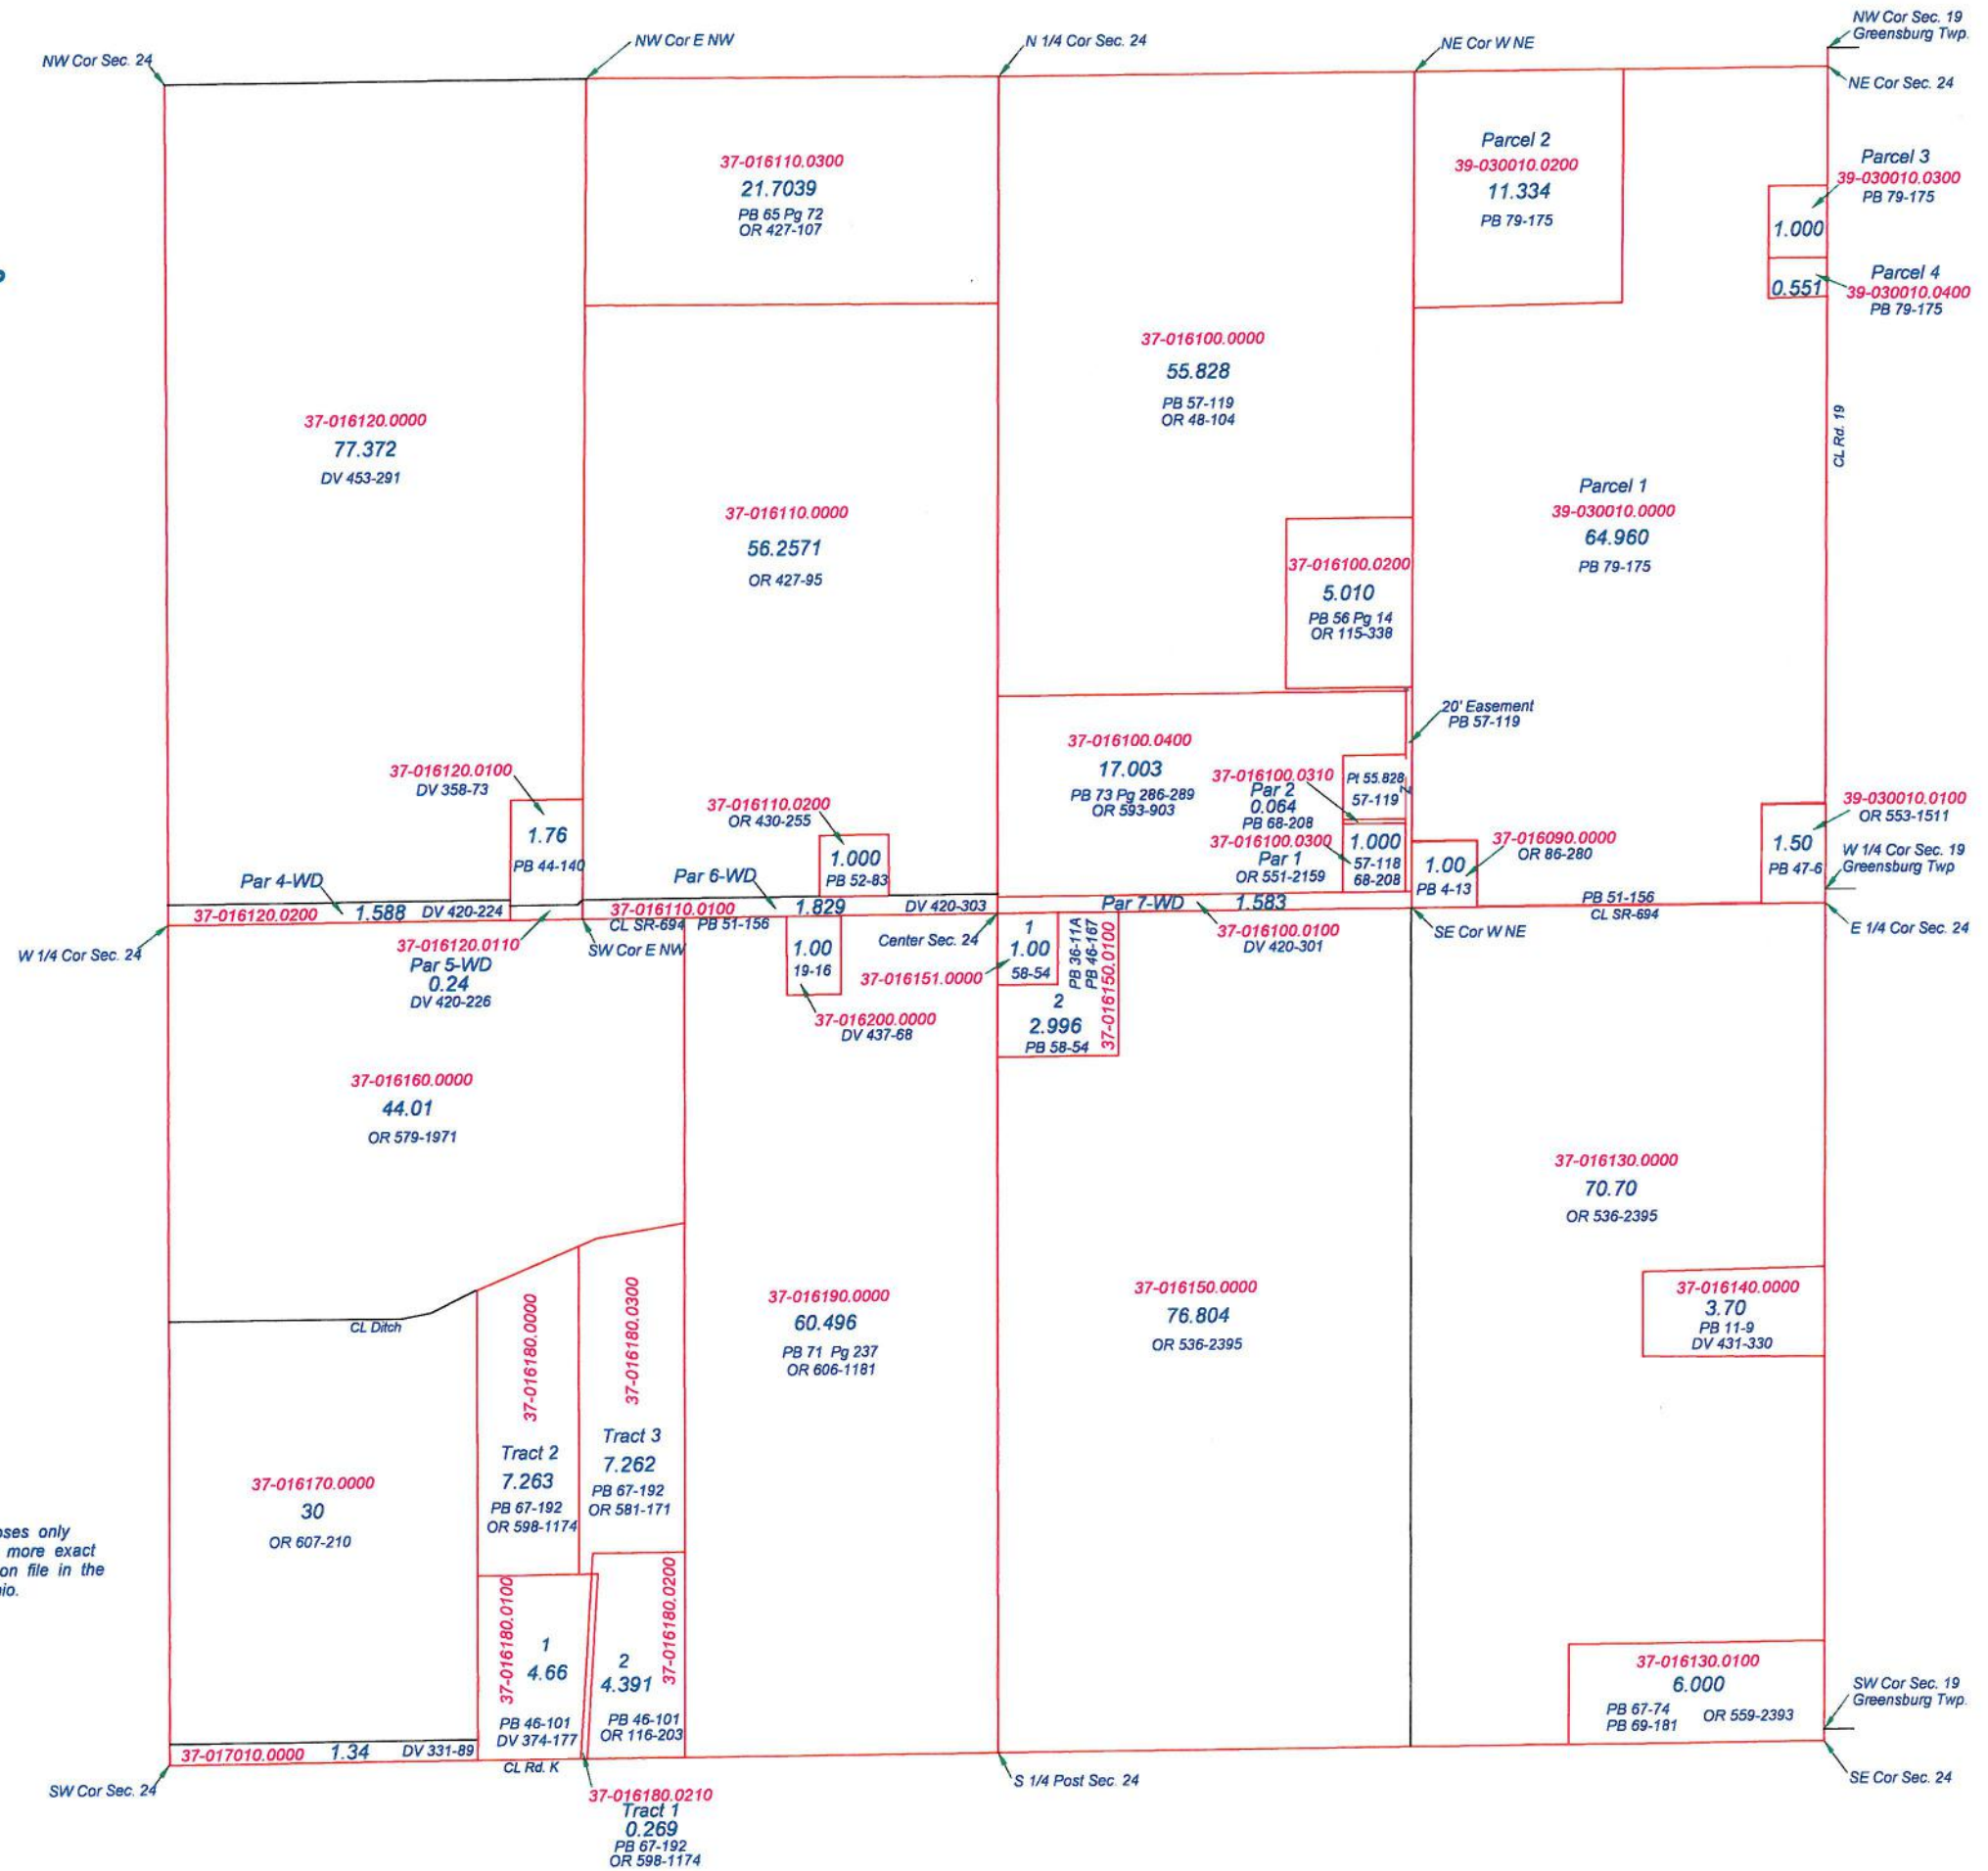

PERRY TOWNSHIP
T1N R5E
SECTION 24

This is a worksheet and is for location purposes only and cannot be guaranteed for accuracy. For more exact information, please CHECK deeds and plats on file in the Putnam County Recorders Office, Ottawa, Ohio.

Revised 2012