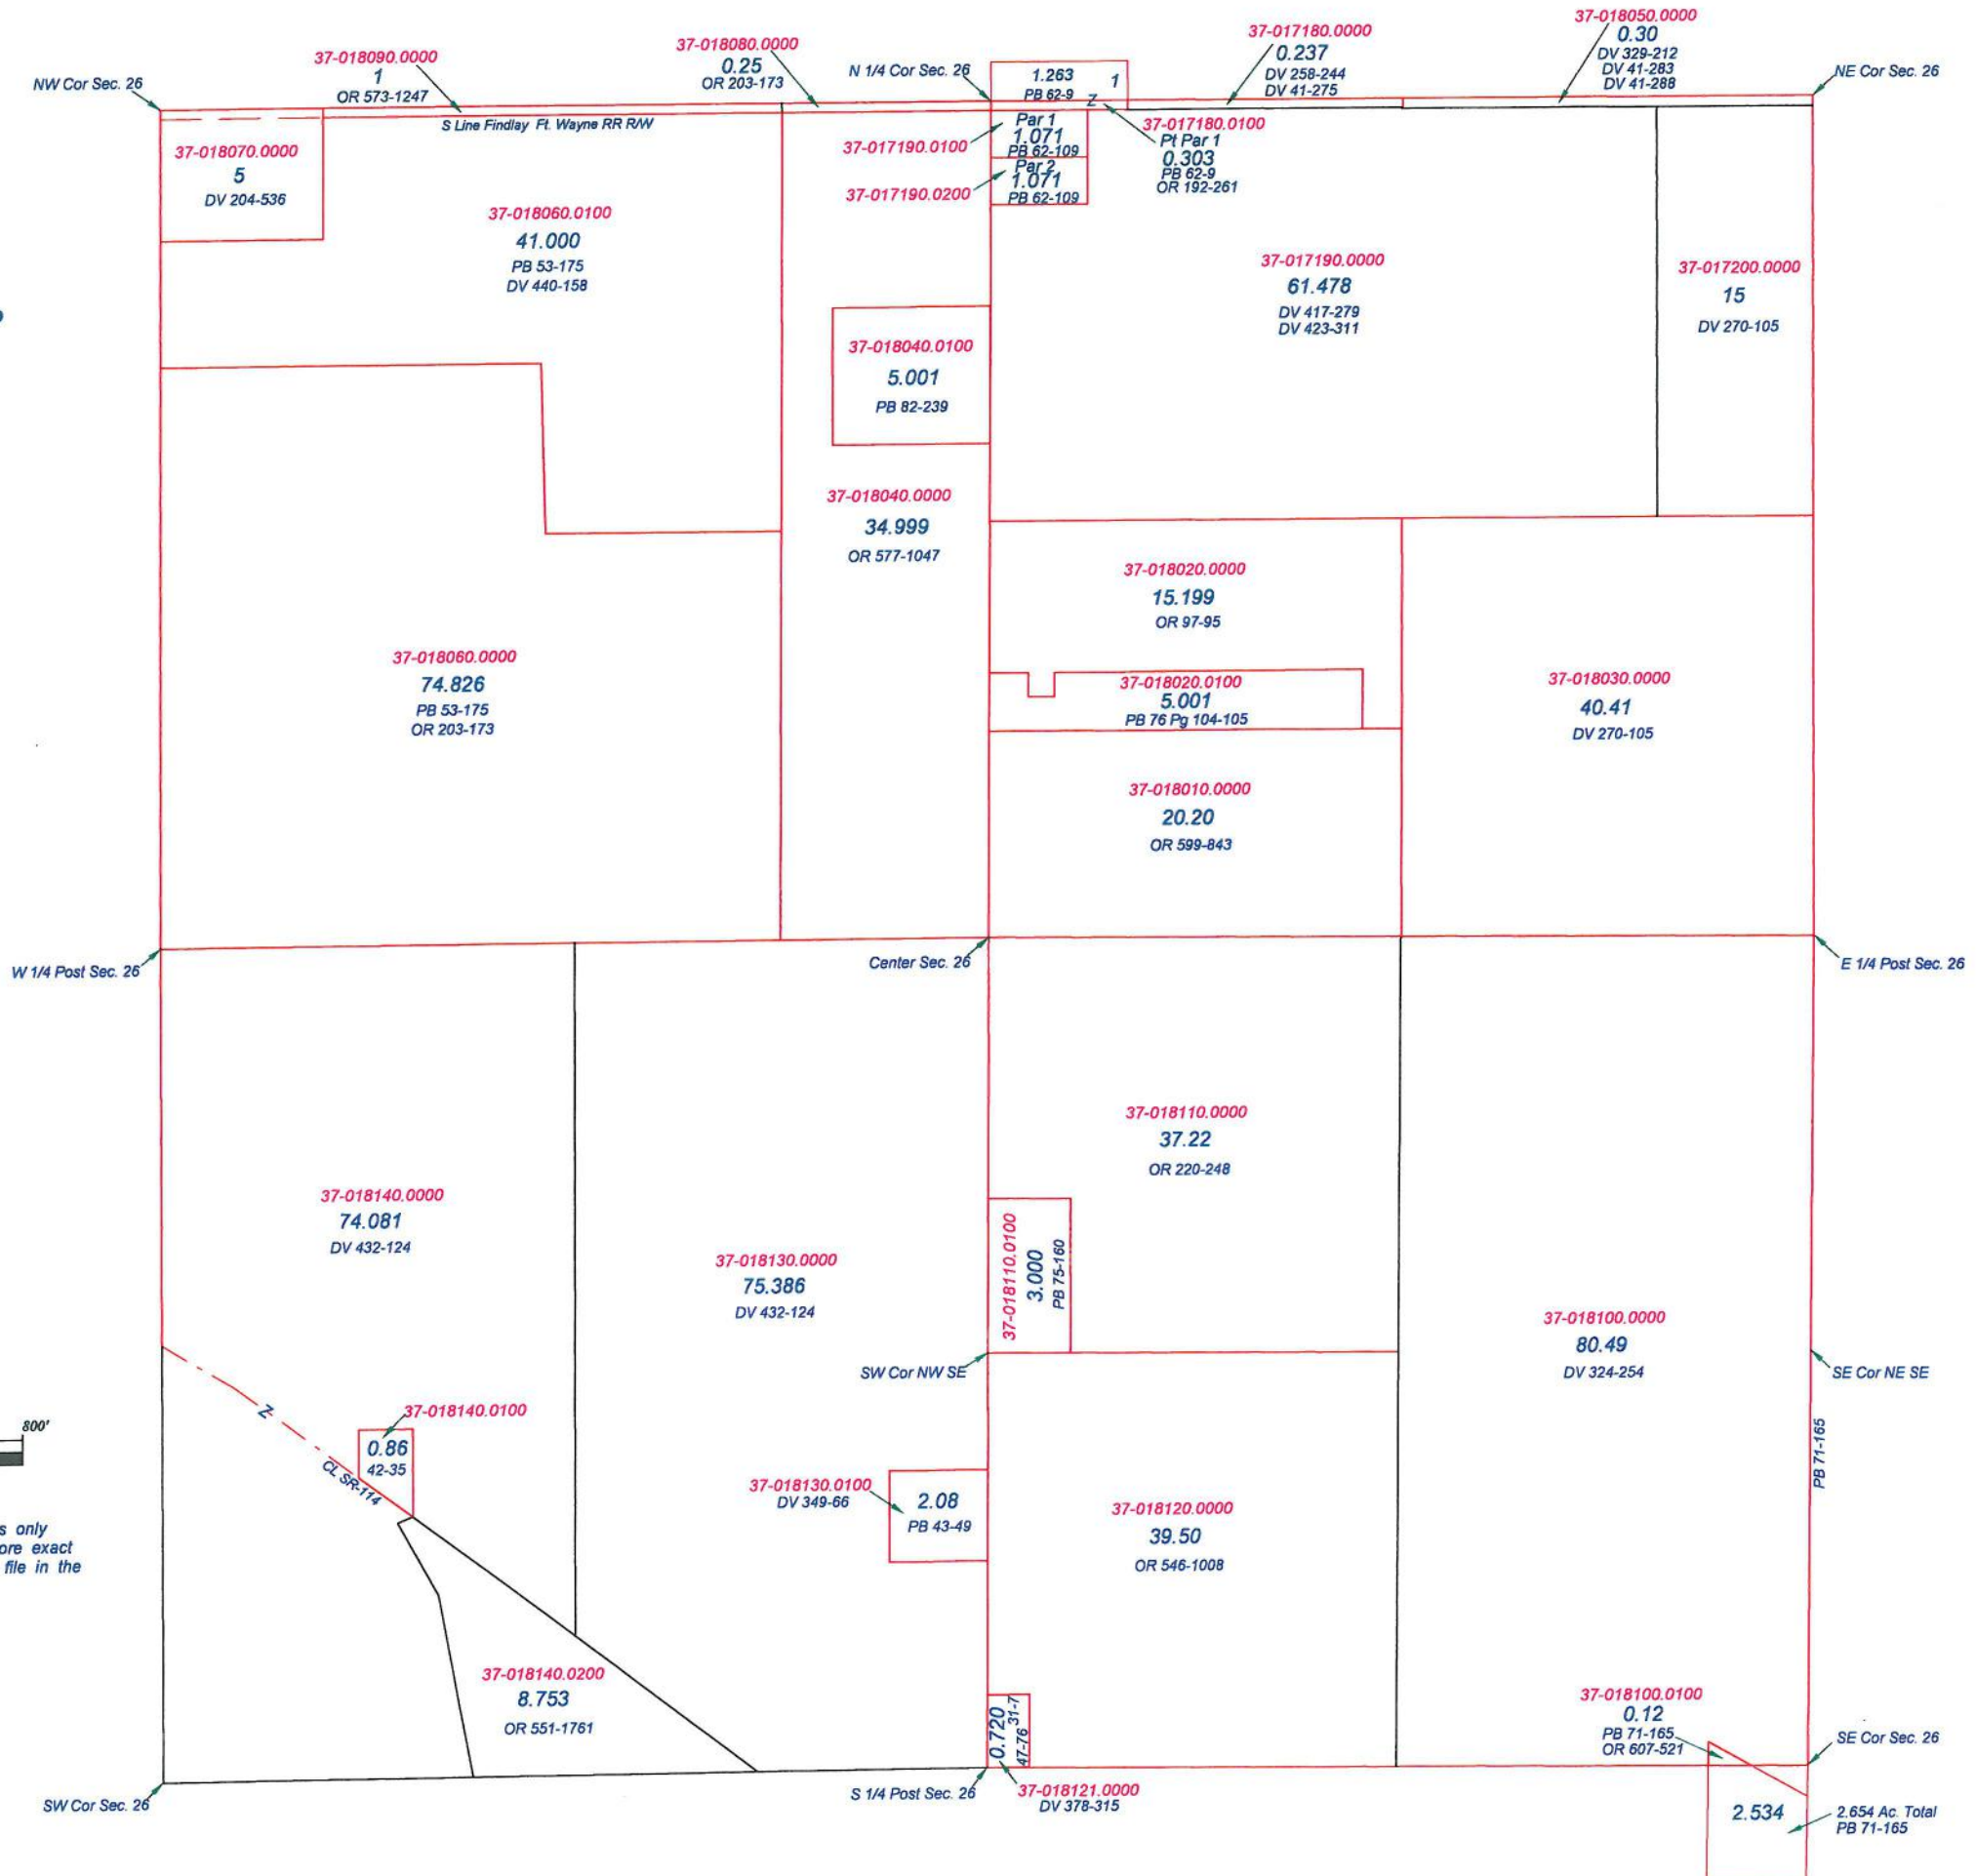

This is a worksheet and is for location purposes only and cannot be guaranteed for accuracy. For more exact information, please CHECK deeds and plats on file in the Putnam County Recorders Office, Ottawa, Ohio.
Revised 2015