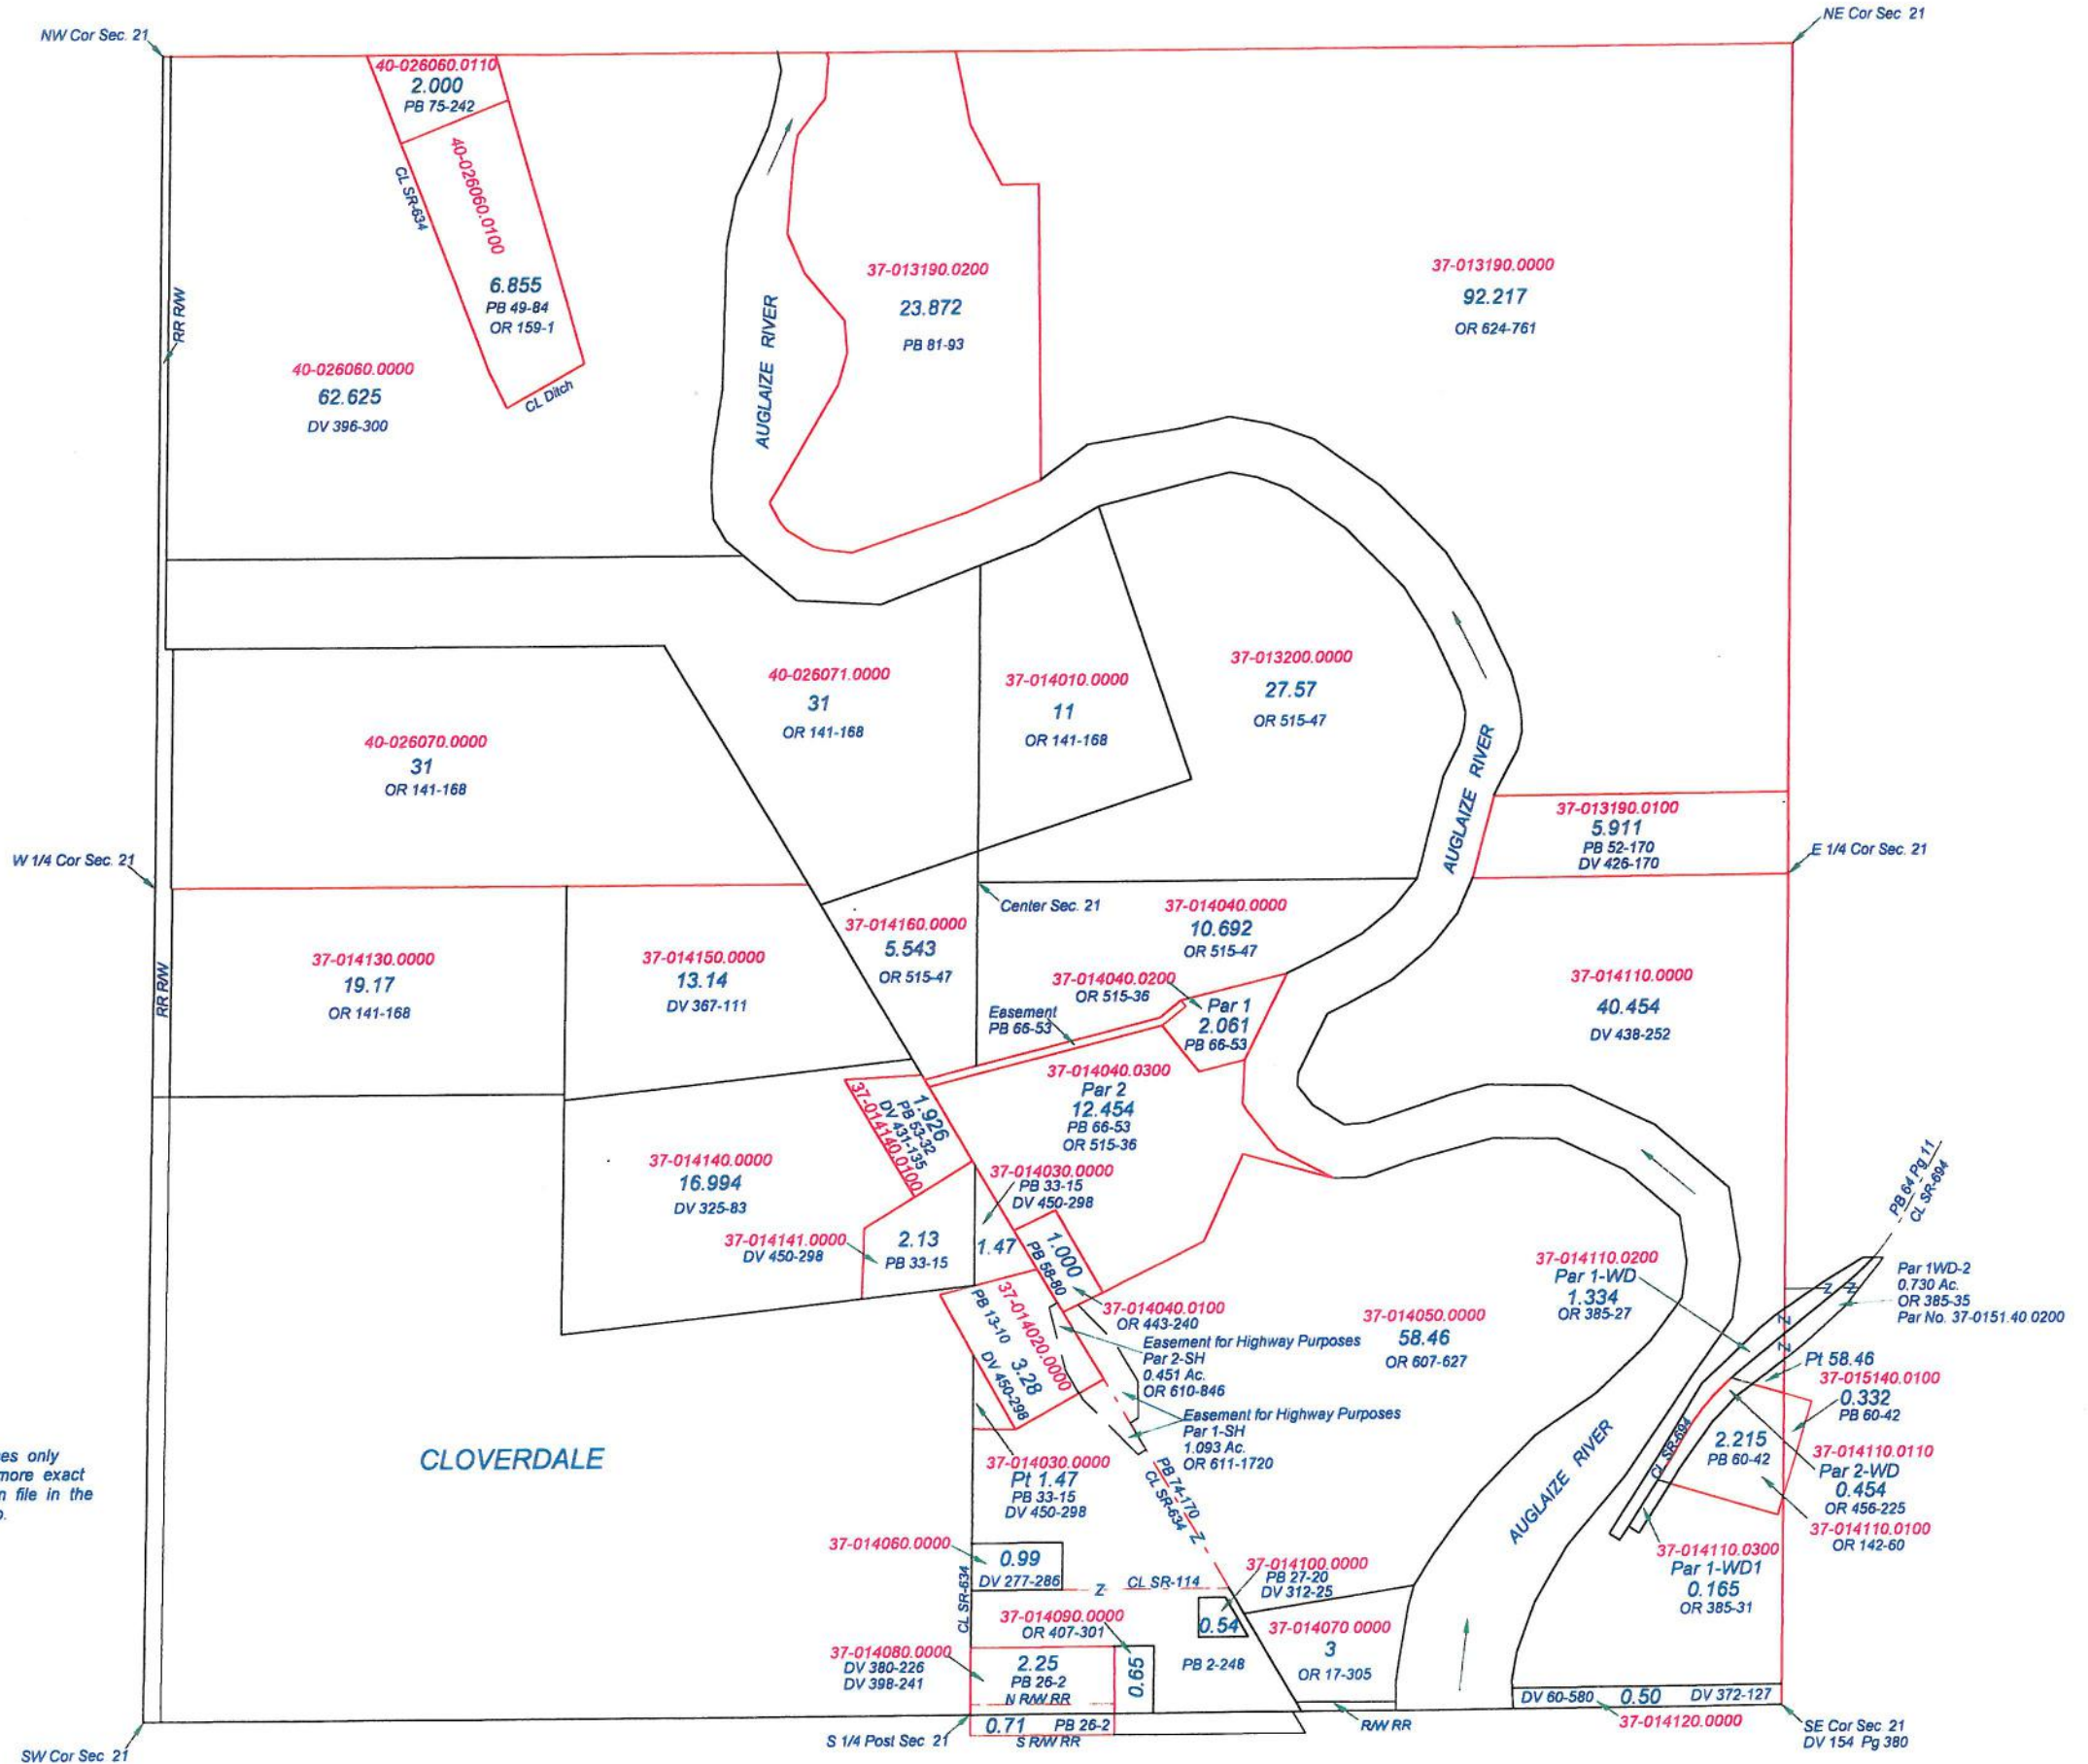

**PERRY TOWNSHIP**

T1N R5E  
SECTION 19

This is a worksheet and is for location purposes only and cannot be guaranteed for accuracy. For more exact information, please CHECK deeds and plats on file in the Putnam County Recorders Office, Ottawa, Ohio.

Revised 2011

**PERRY TOWNSHIP**

T1N R5E  
SECTION 20

This is a worksheet and is for location purposes only and cannot be guaranteed for accuracy. For more exact information, please CHECK deeds and plats on file in the Putnam County Recorders Office, Ottawa, Ohio.

Revised 2015

**PERRY TOWNSHIP**

T1N R5E  
SECTION 21

This is a worksheet and is for location purposes only and cannot be guaranteed for accuracy. For more exact information, please CHECK deeds and plats on file in the Putnam County Recorders Office, Ottawa, Ohio.

Revised 2014

CLOVERDALE

S 1/4 Post Sec 21

SE Cor Sec 21  
DV 154 Pg 380

**PERRY TOWNSHIP**

T1N R5E  
SECTION 22

This is a worksheet and is for location purposes only and cannot be guaranteed for accuracy. For more exact information, please CHECK deeds and plats on file in the Putnam County Recorders Office, Ottawa, Ohio.