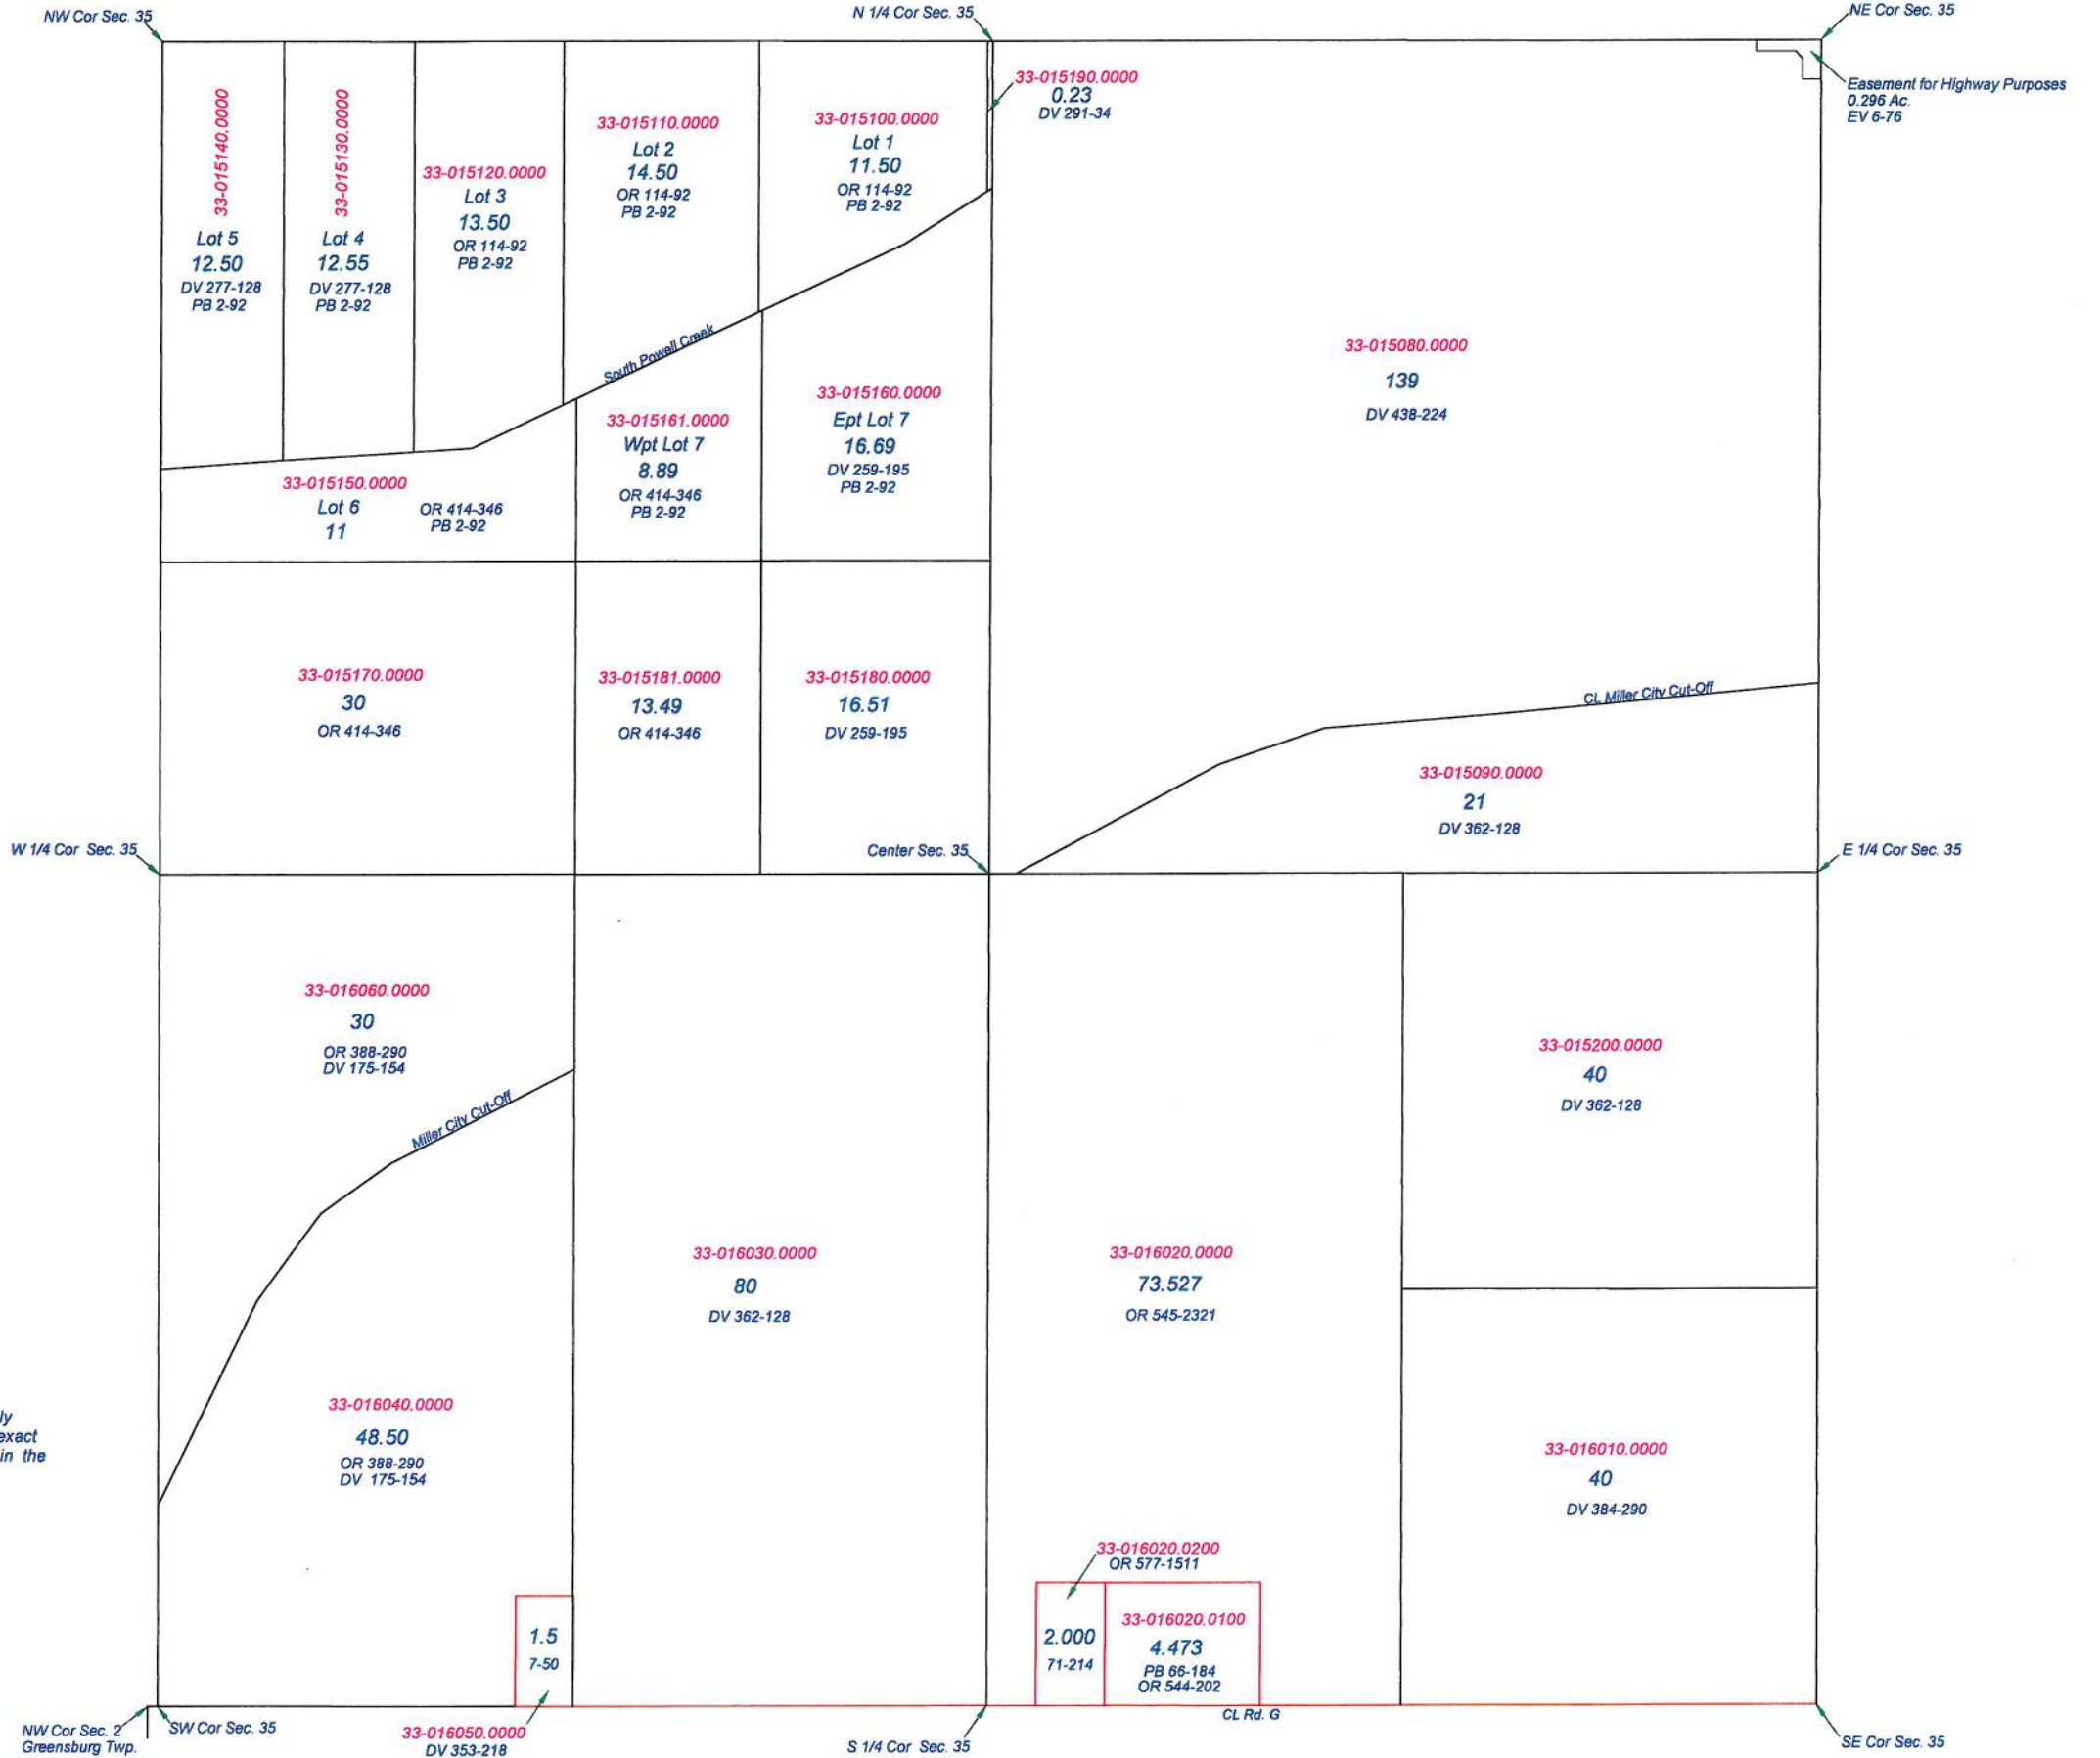

PALMER TOWNSHIP

T 2 N R 6 E
SECTION 35

This is a worksheet and is for location purposes only and cannot be guaranteed for accuracy. For more exact information, please CHECK deeds and plats on file in the Putnam County Recorders Office, Ottawa, Ohio.

Revised 2010