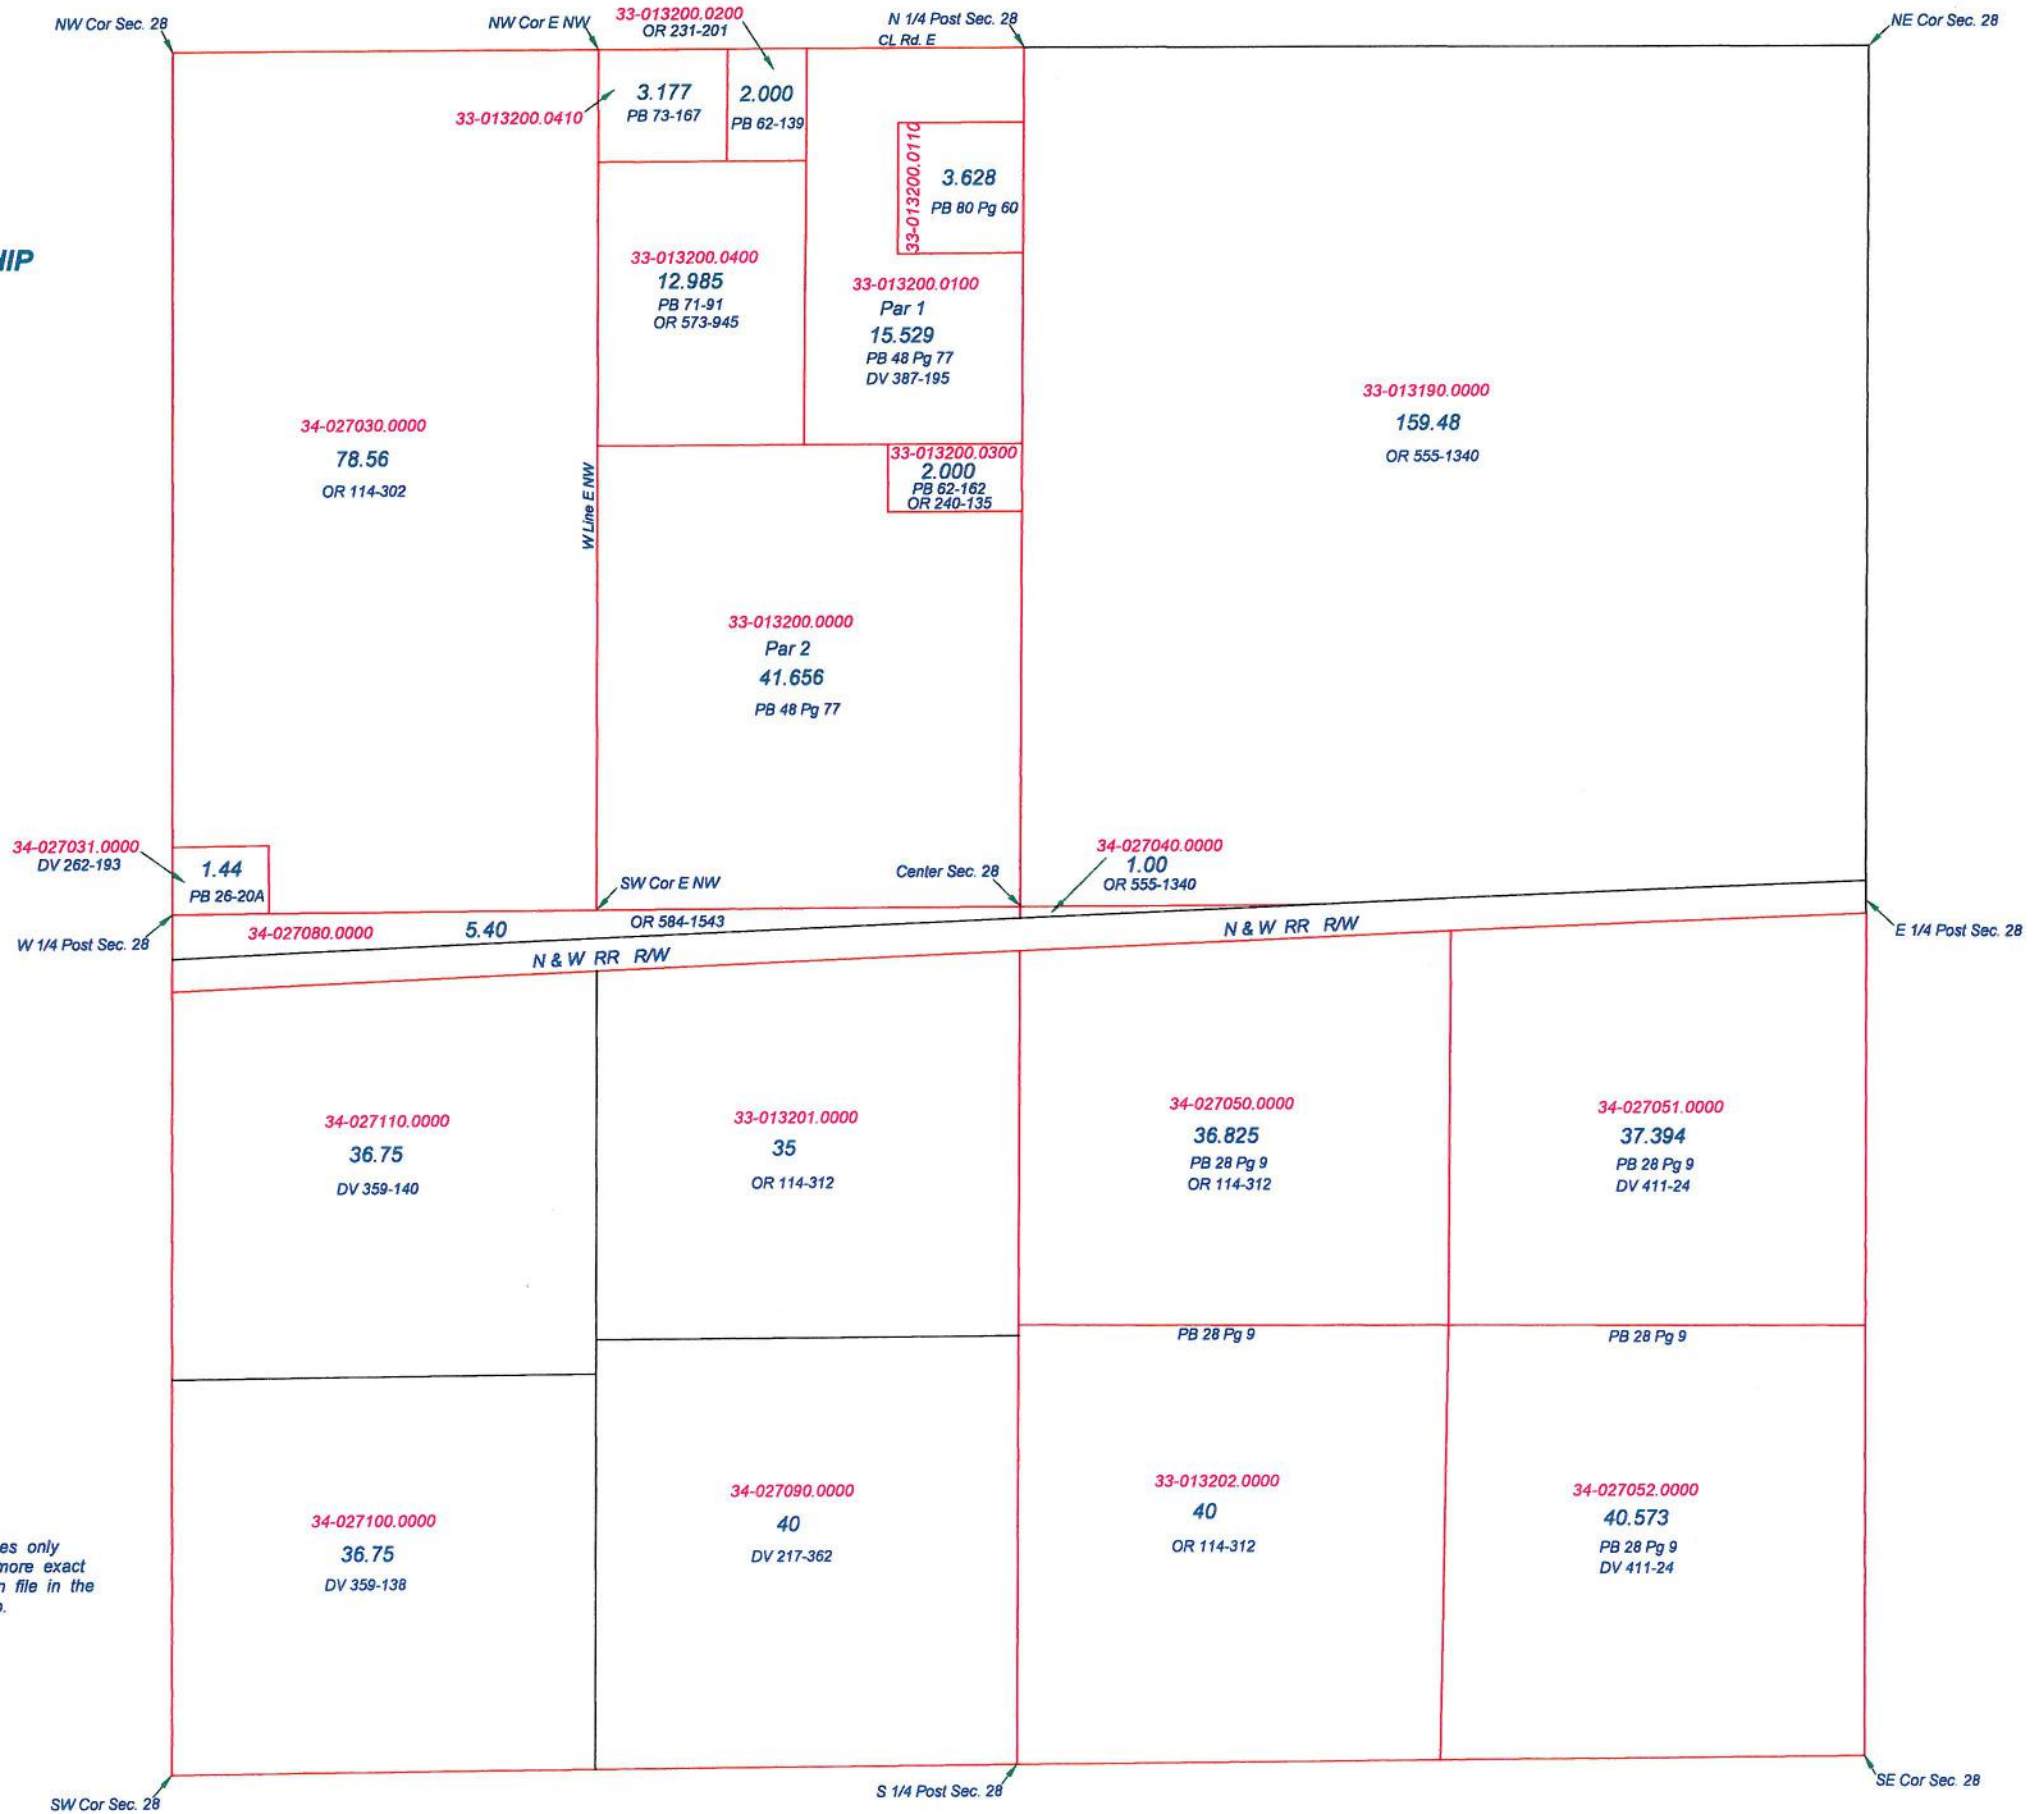

PALMER TOWNSHIP
T 2N R 6E
SECTION 28

This is a worksheet and is for location purposes only and cannot be guaranteed for accuracy. For more exact information, please CHECK deeds and plats on file in the Putnam County Recorders Office, Ottawa, Ohio.

Revised 2013