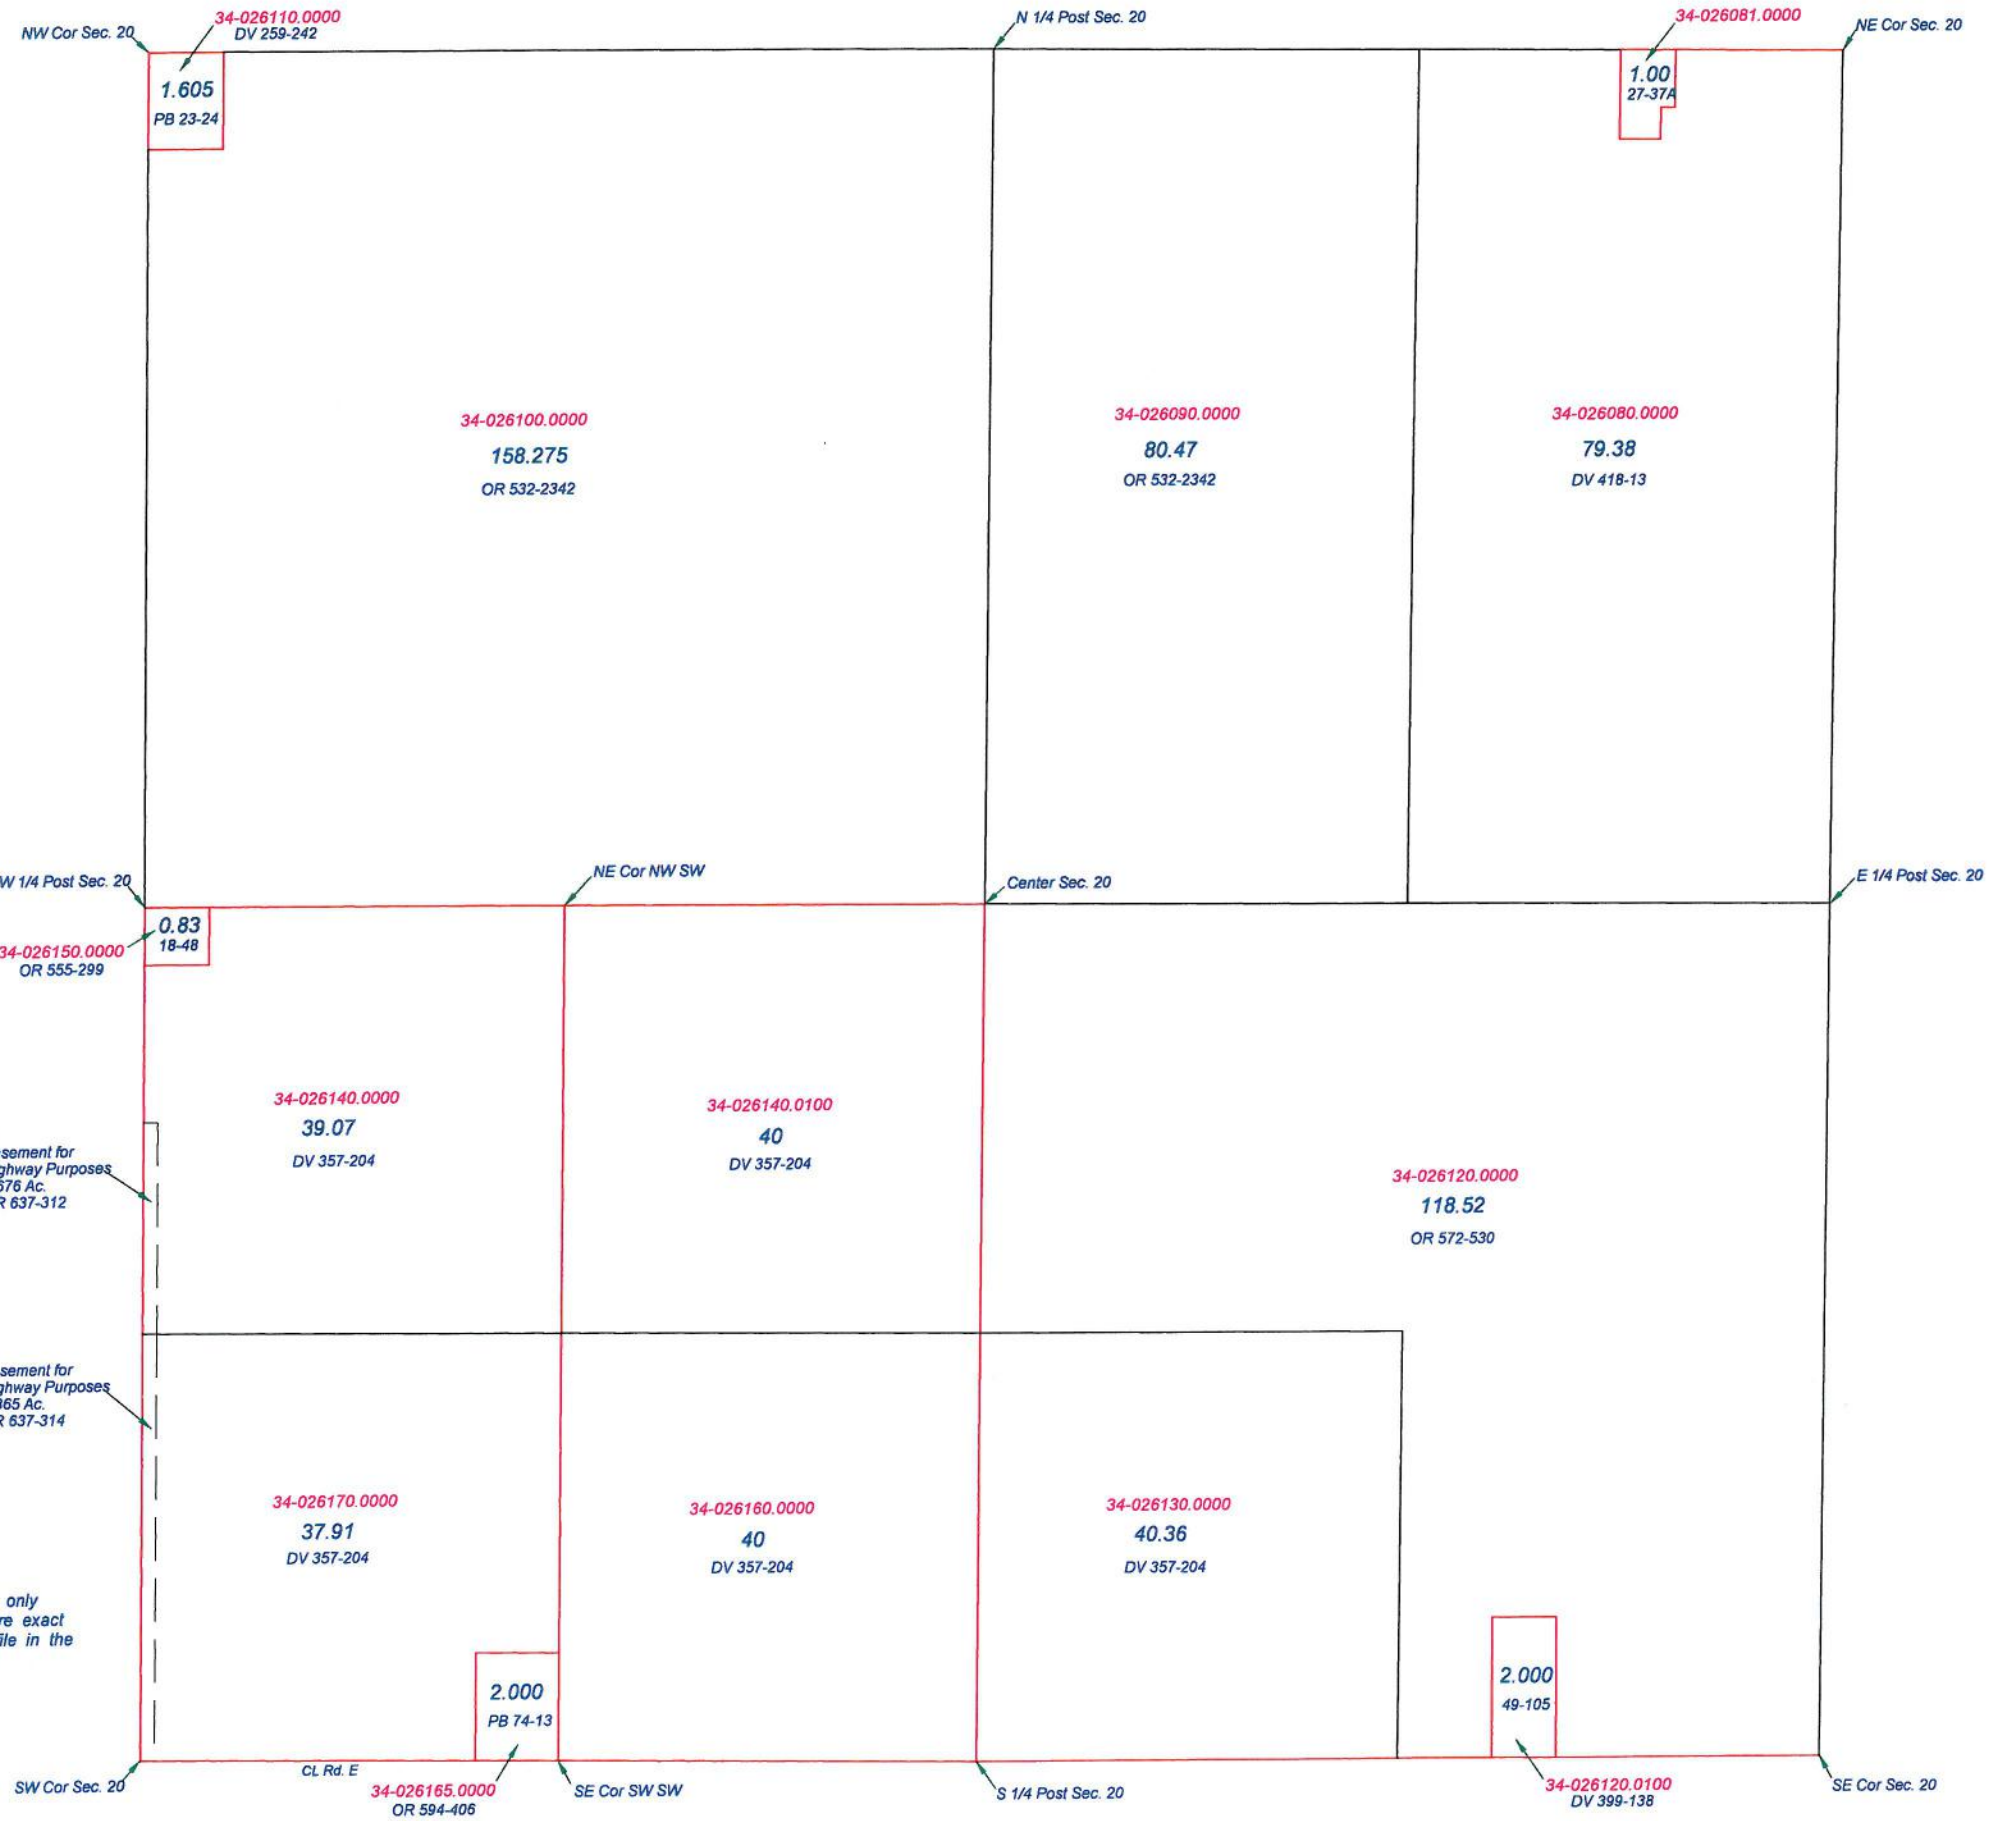

PALMER TOWNSHIP

T2N R6E

SECTION 20

This is a worksheet and is for location purposes only and cannot be guaranteed for accuracy. For more exact information, please CHECK deeds and plats on file in the Putnam County Recorders Office, Ottawa, Ohio.

Revised 2012