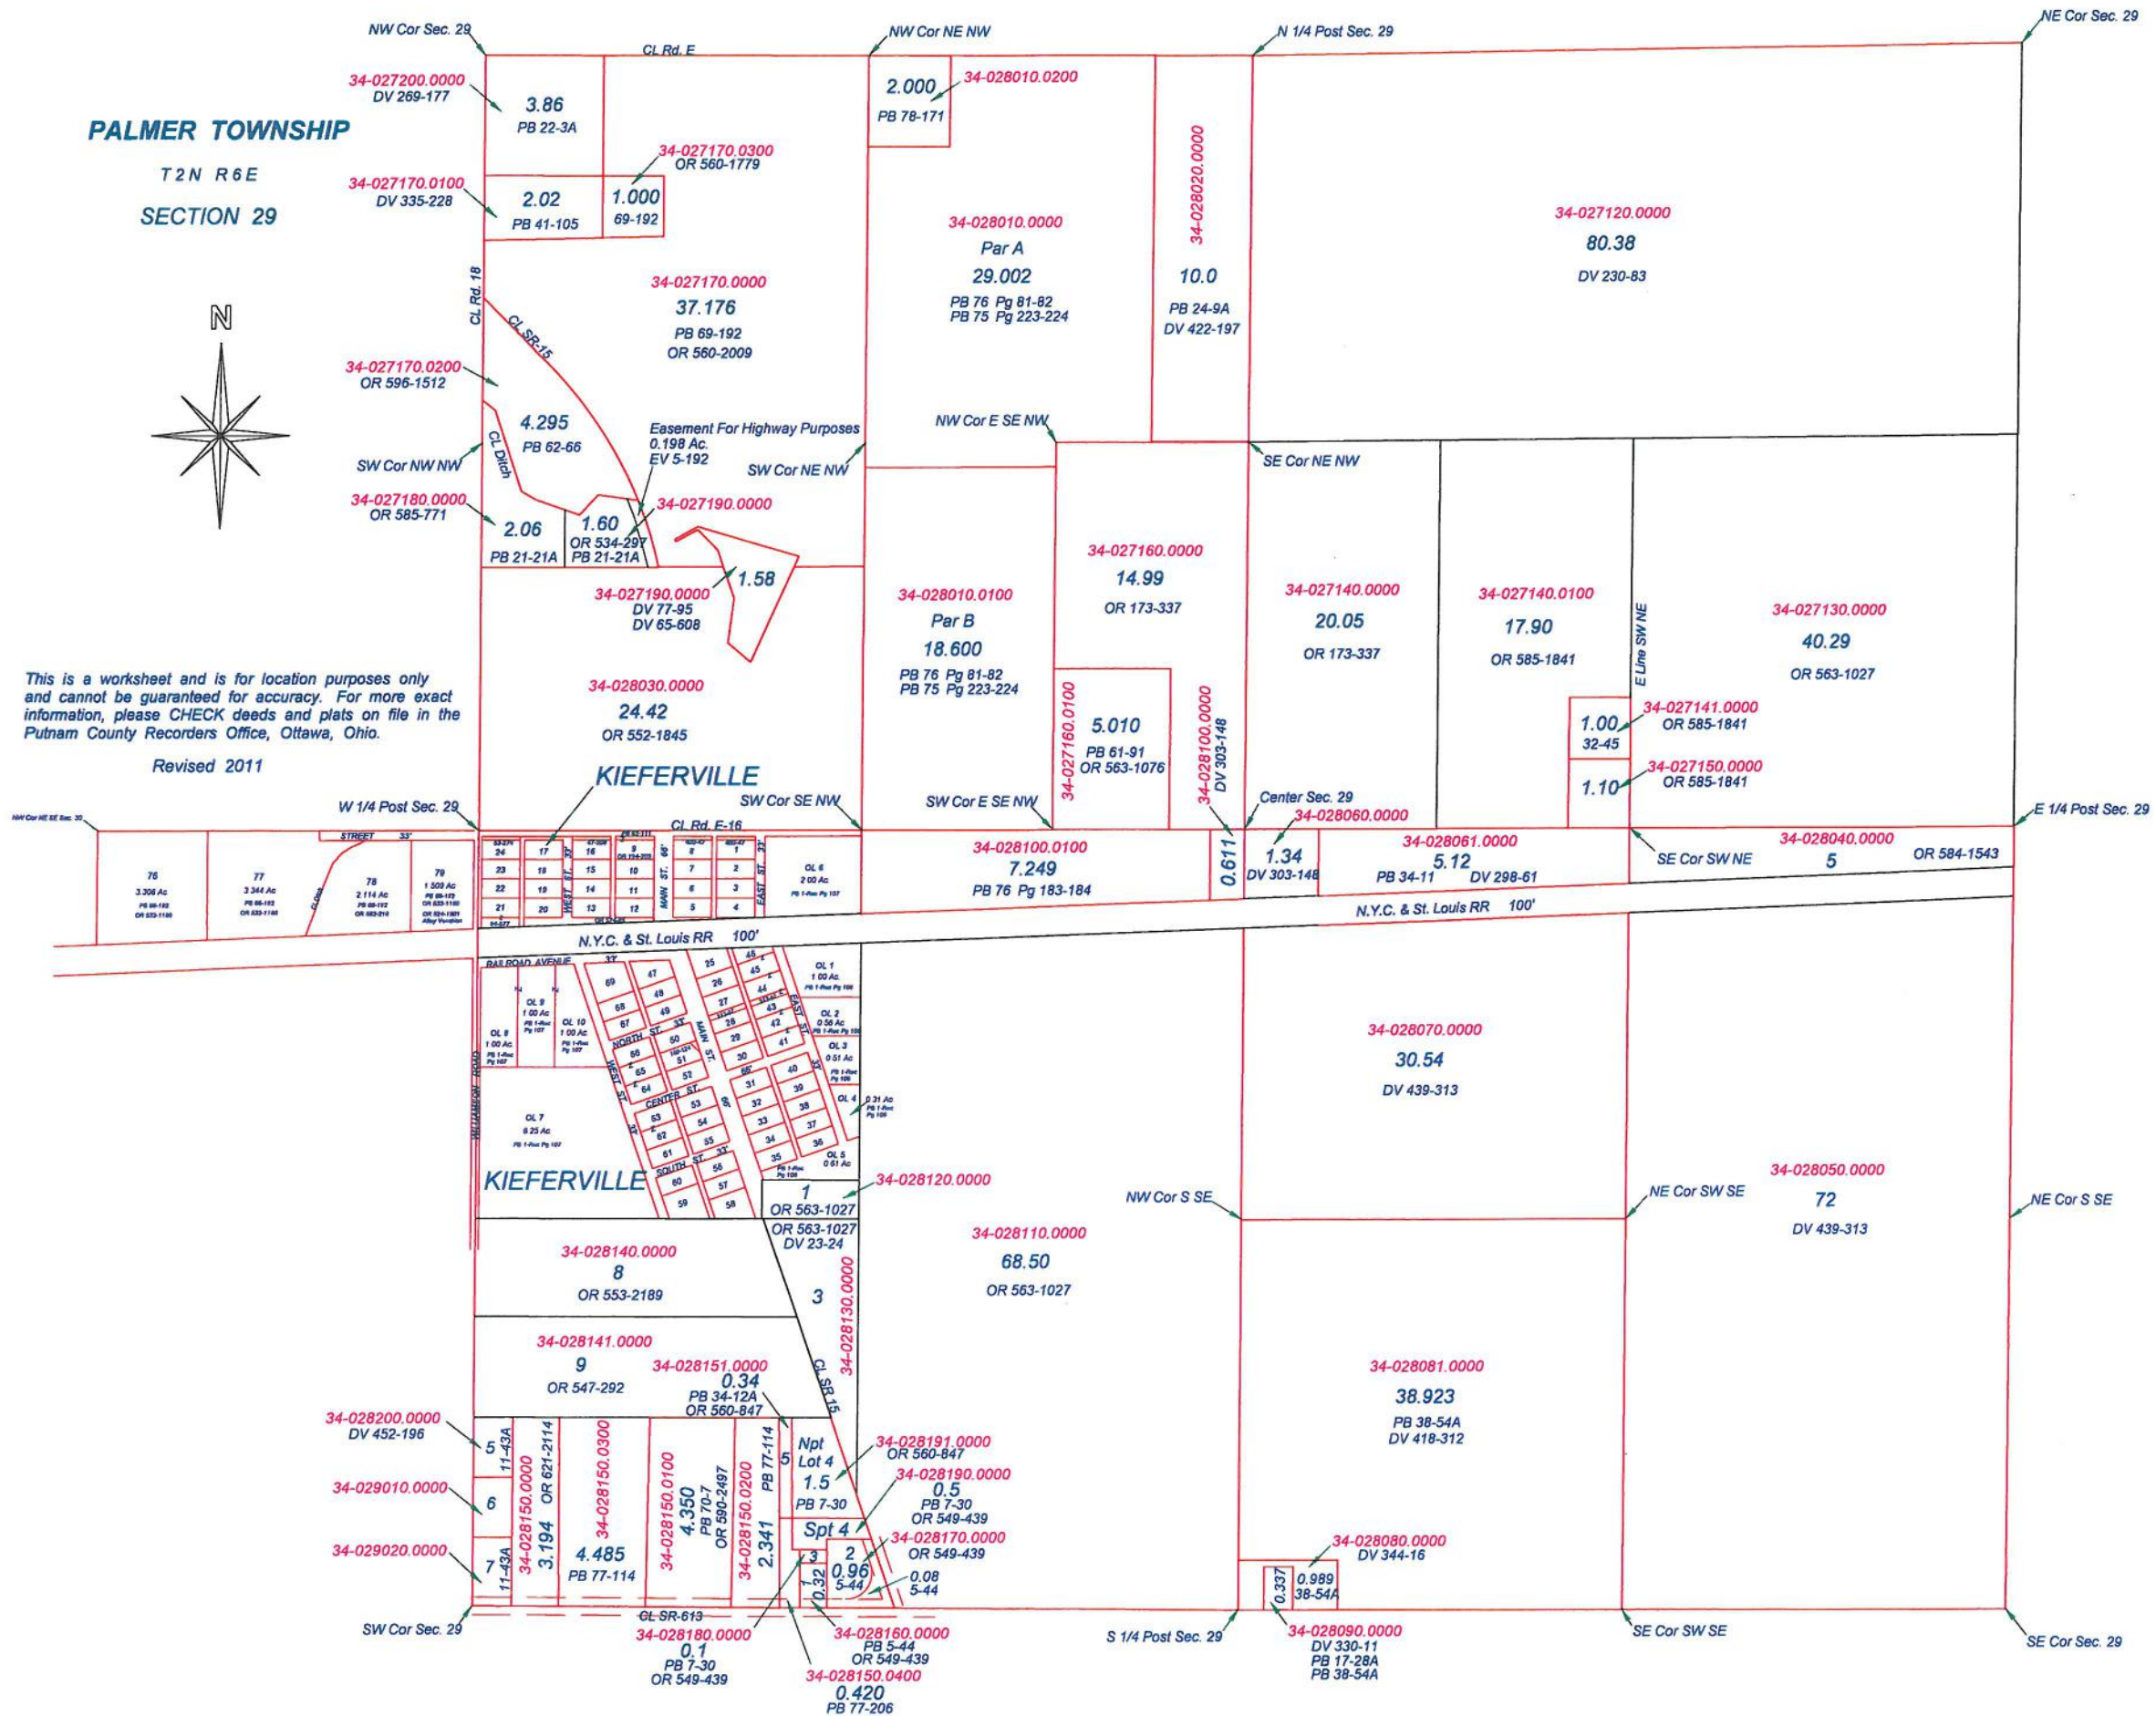

PALMER TOWNSHIP
T 2N R 6E
SECTION 29

This is a worksheet and is for location purposes only and cannot be guaranteed for accuracy. For more exact information, please CHECK deeds and plats on file in the Putnam County Recorders Office, Ottawa, Ohio.
Revised 2011