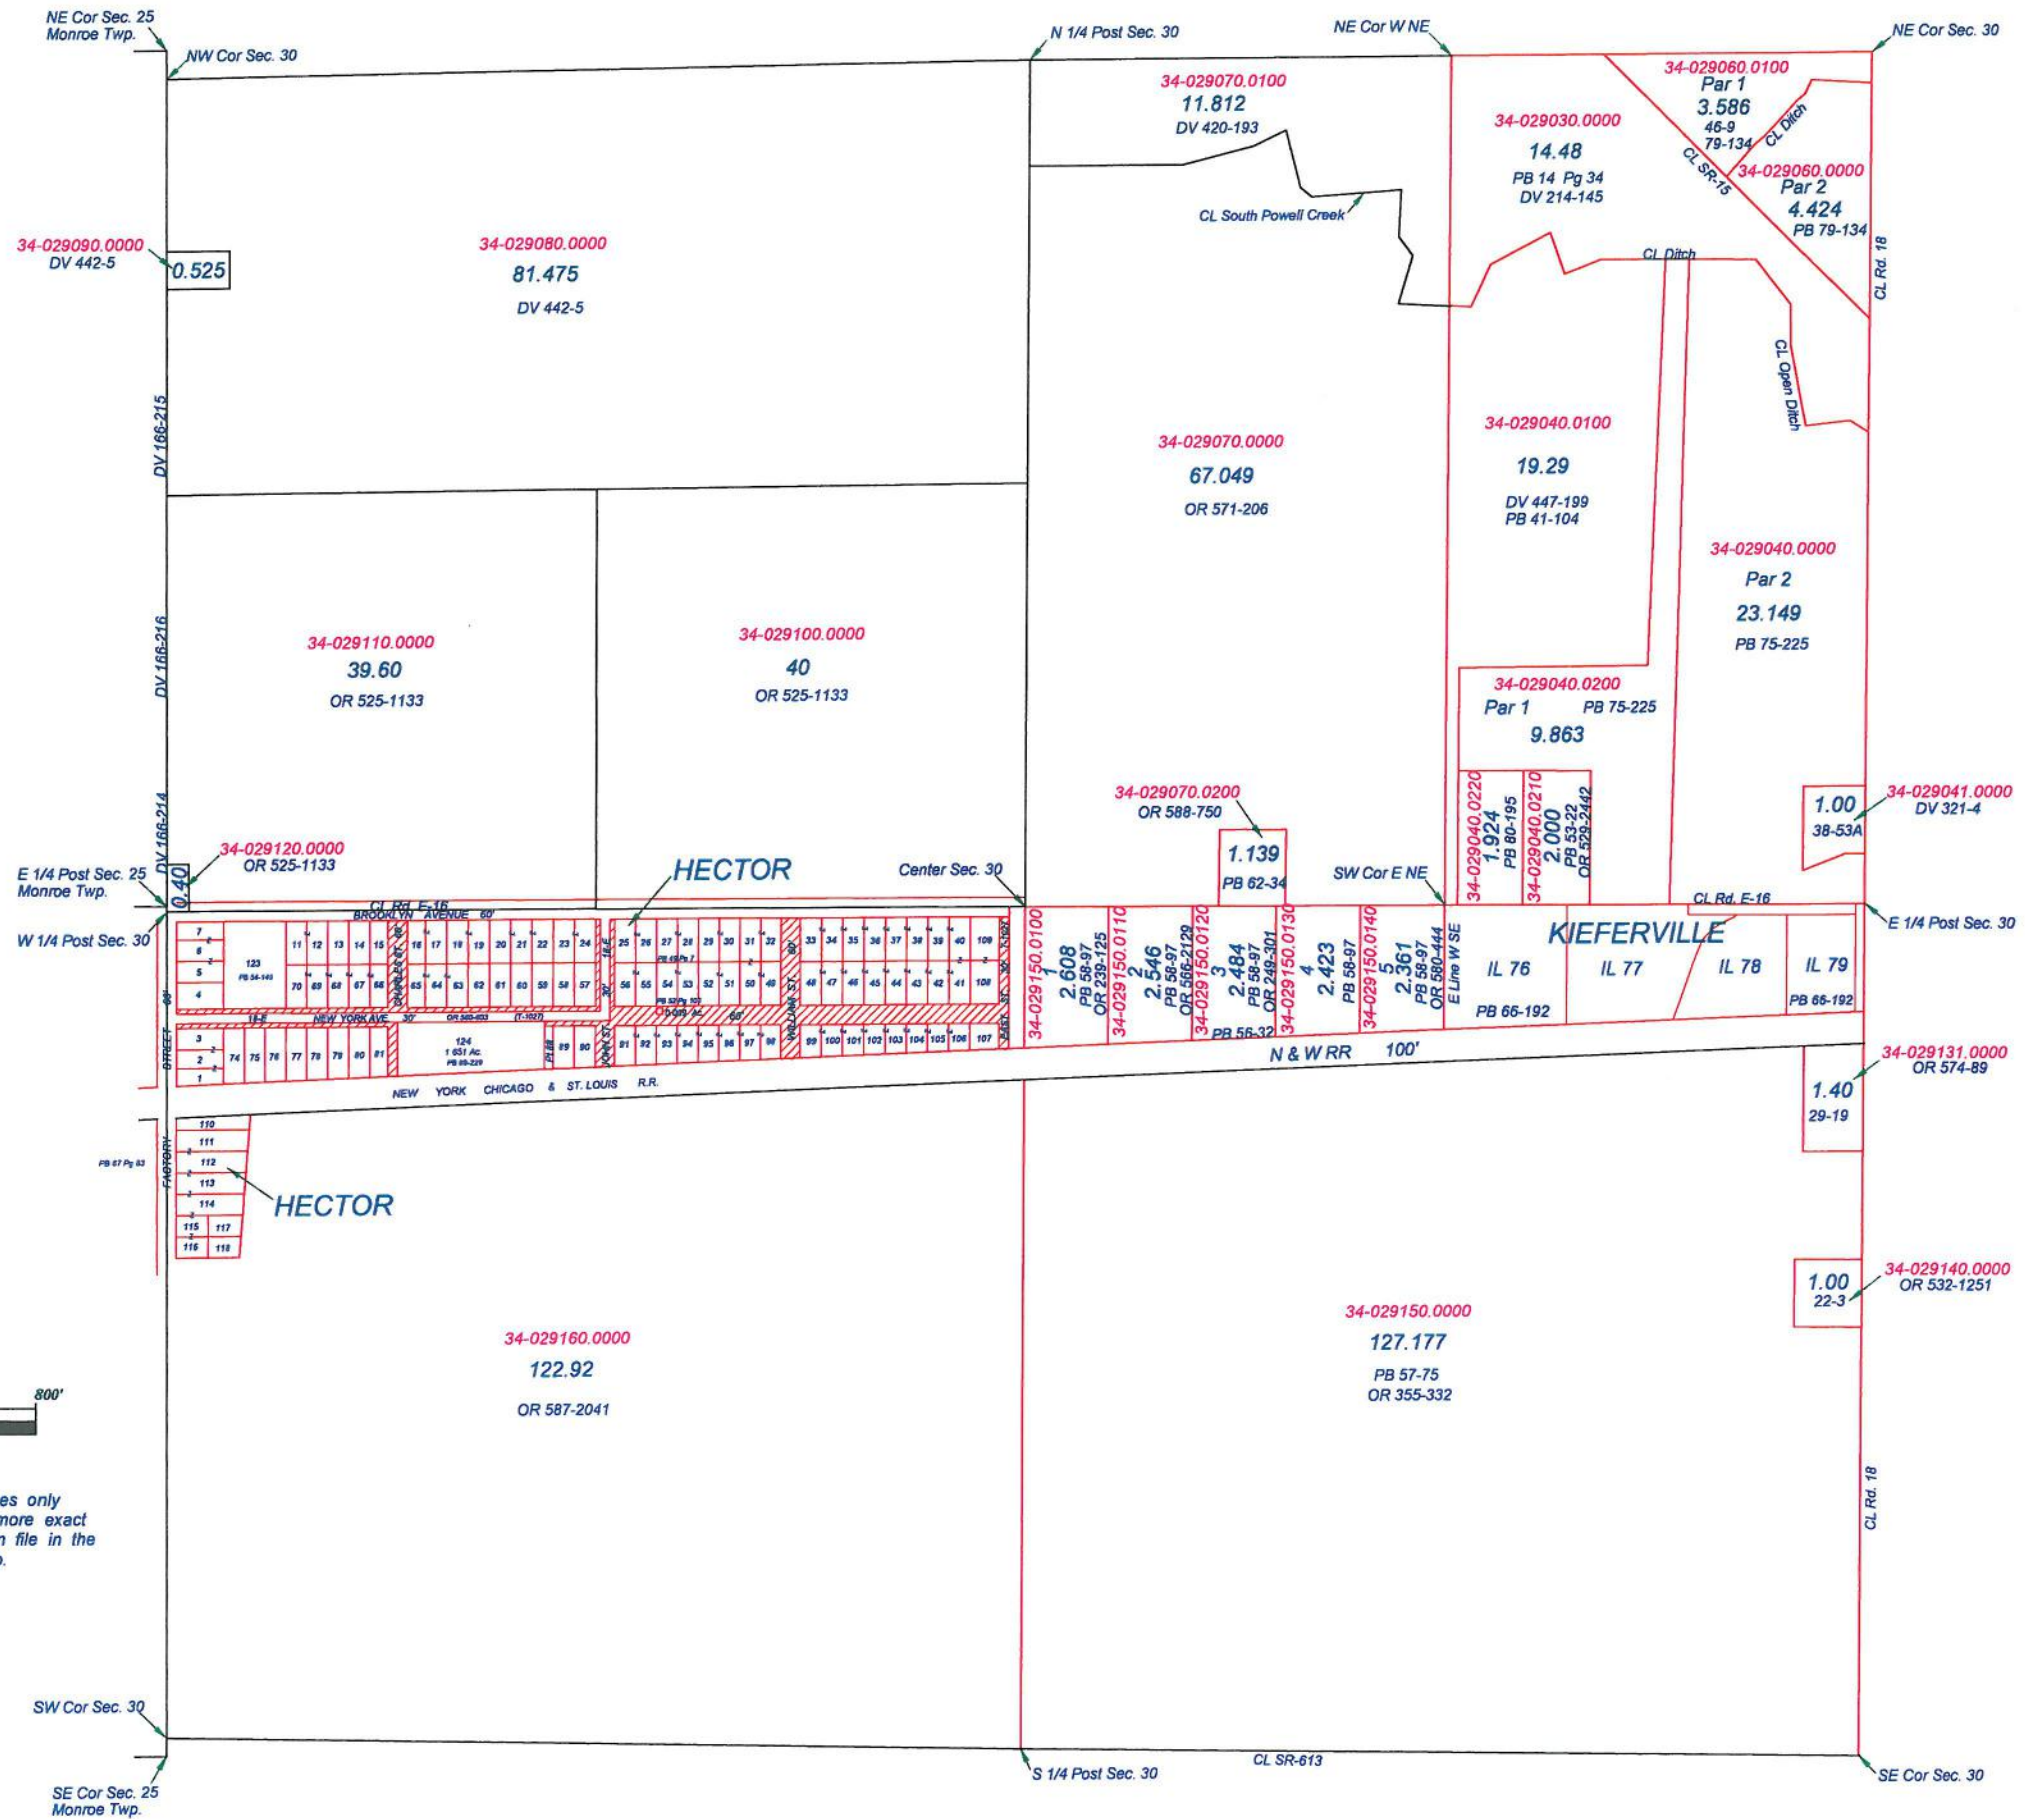

PALMER TOWNSHIP
T2N R6E
SECTION 30

This is a worksheet and is for location purposes only and cannot be guaranteed for accuracy. For more exact information, please CHECK deeds and plats on file in the Putnam County Recorders Office, Ottawa, Ohio.

Revised 2013