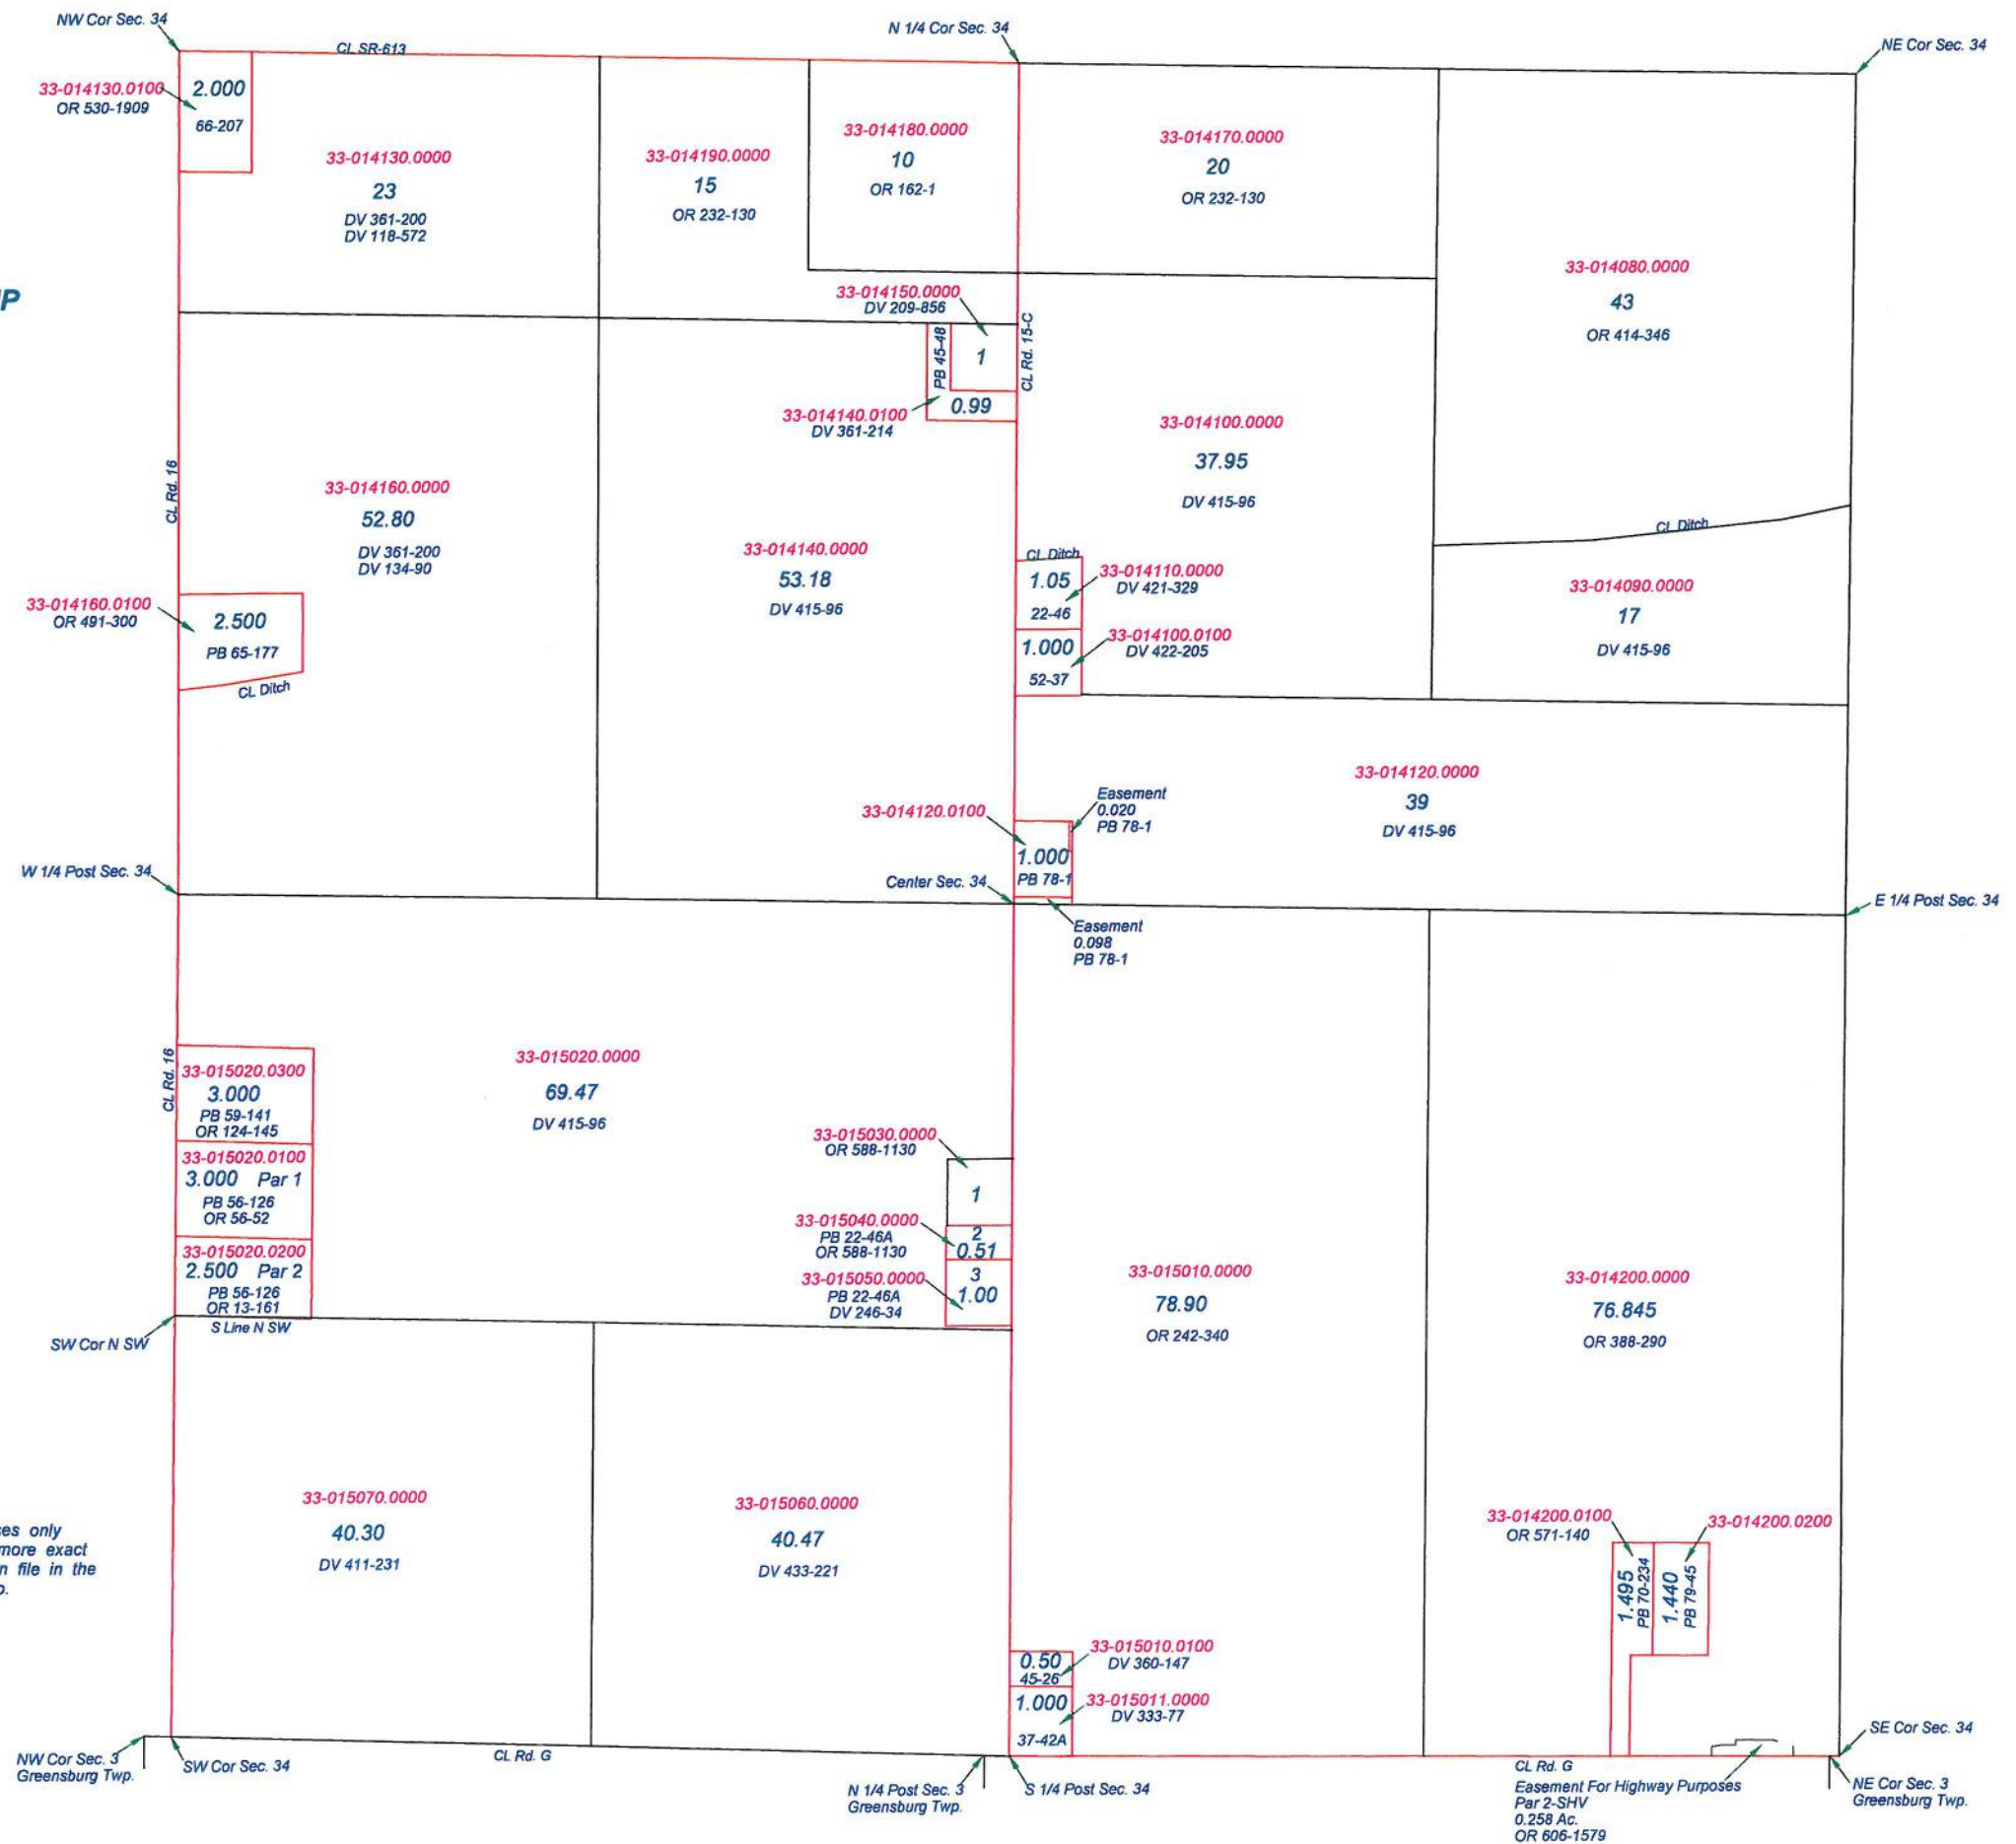

PALMER TOWNSHIP
T2N R6E
SECTION 34

This is a worksheet and is for location purposes only and cannot be guaranteed for accuracy. For more exact information, please CHECK deeds and plats on file in the Putnam County Recorders Office, Ottawa, Ohio.

Revised 2012