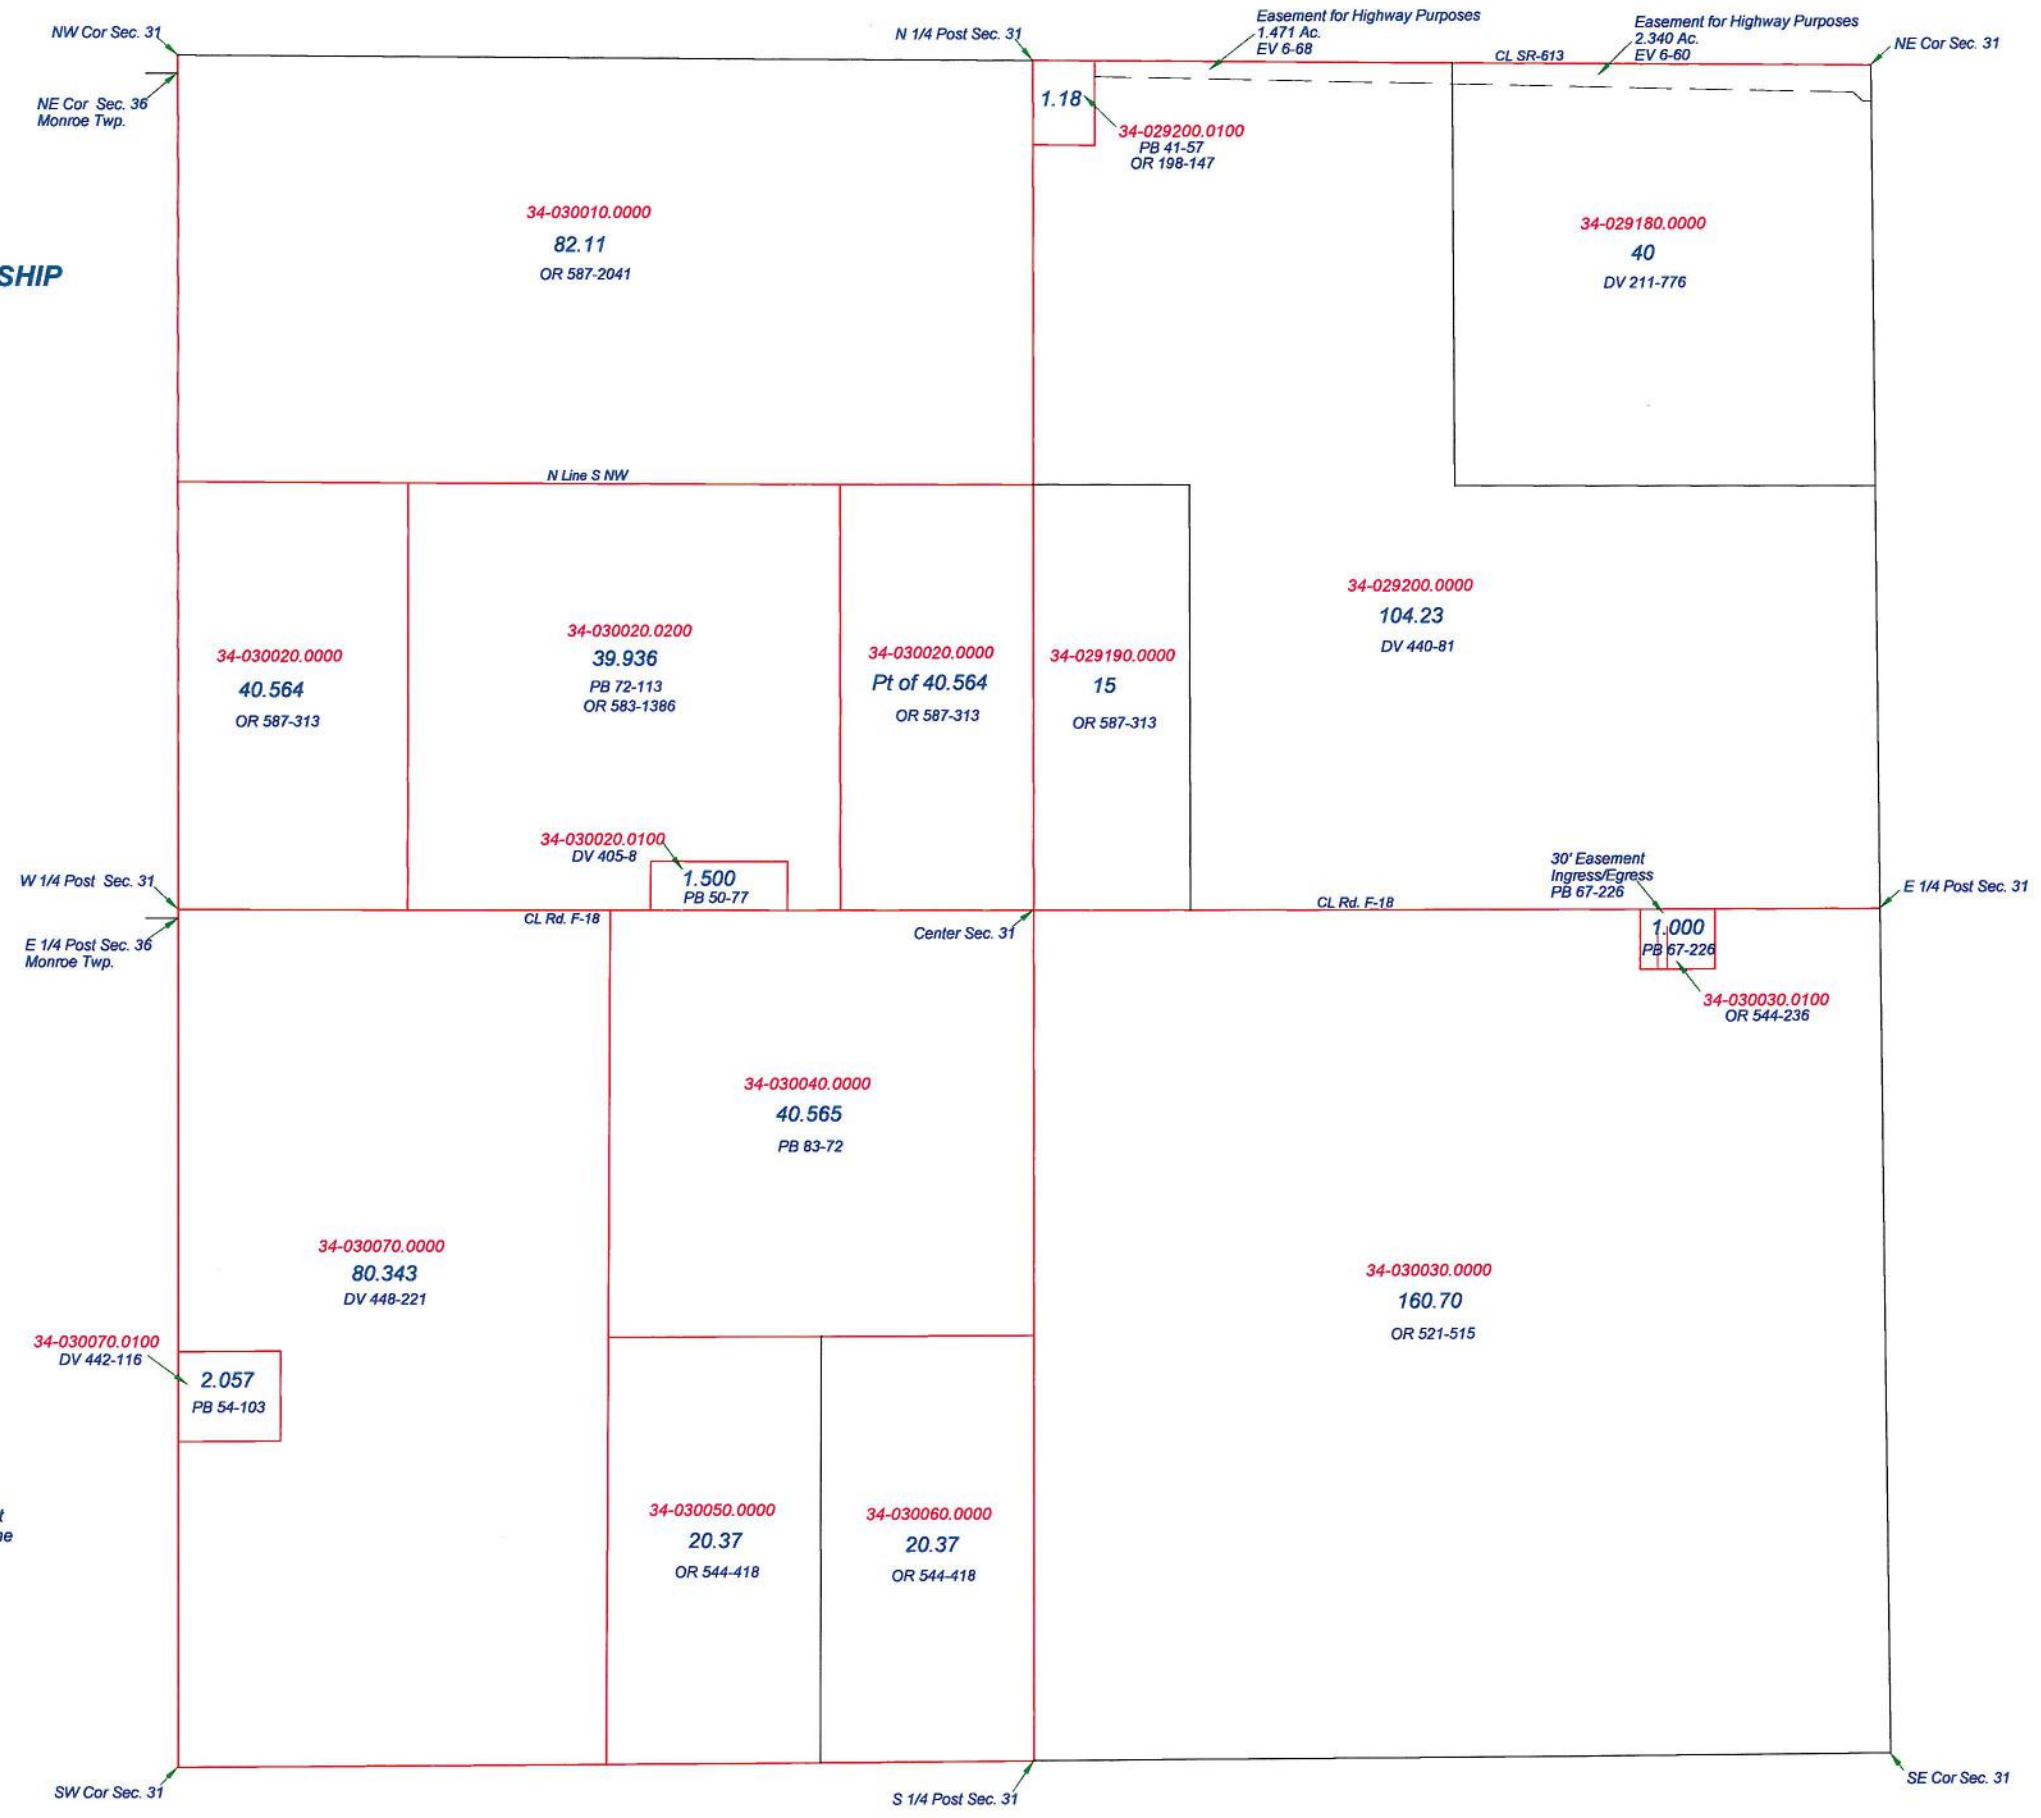

PALMER TOWNSHIP
T 2 N R 6 E
SECTION 31

This is a worksheet and is for location purposes only and cannot be guaranteed for accuracy. For more exact information, please CHECK deeds and plats on file in the Putnam County Recorders Office, Ottawa, Ohio.

Revised 2015