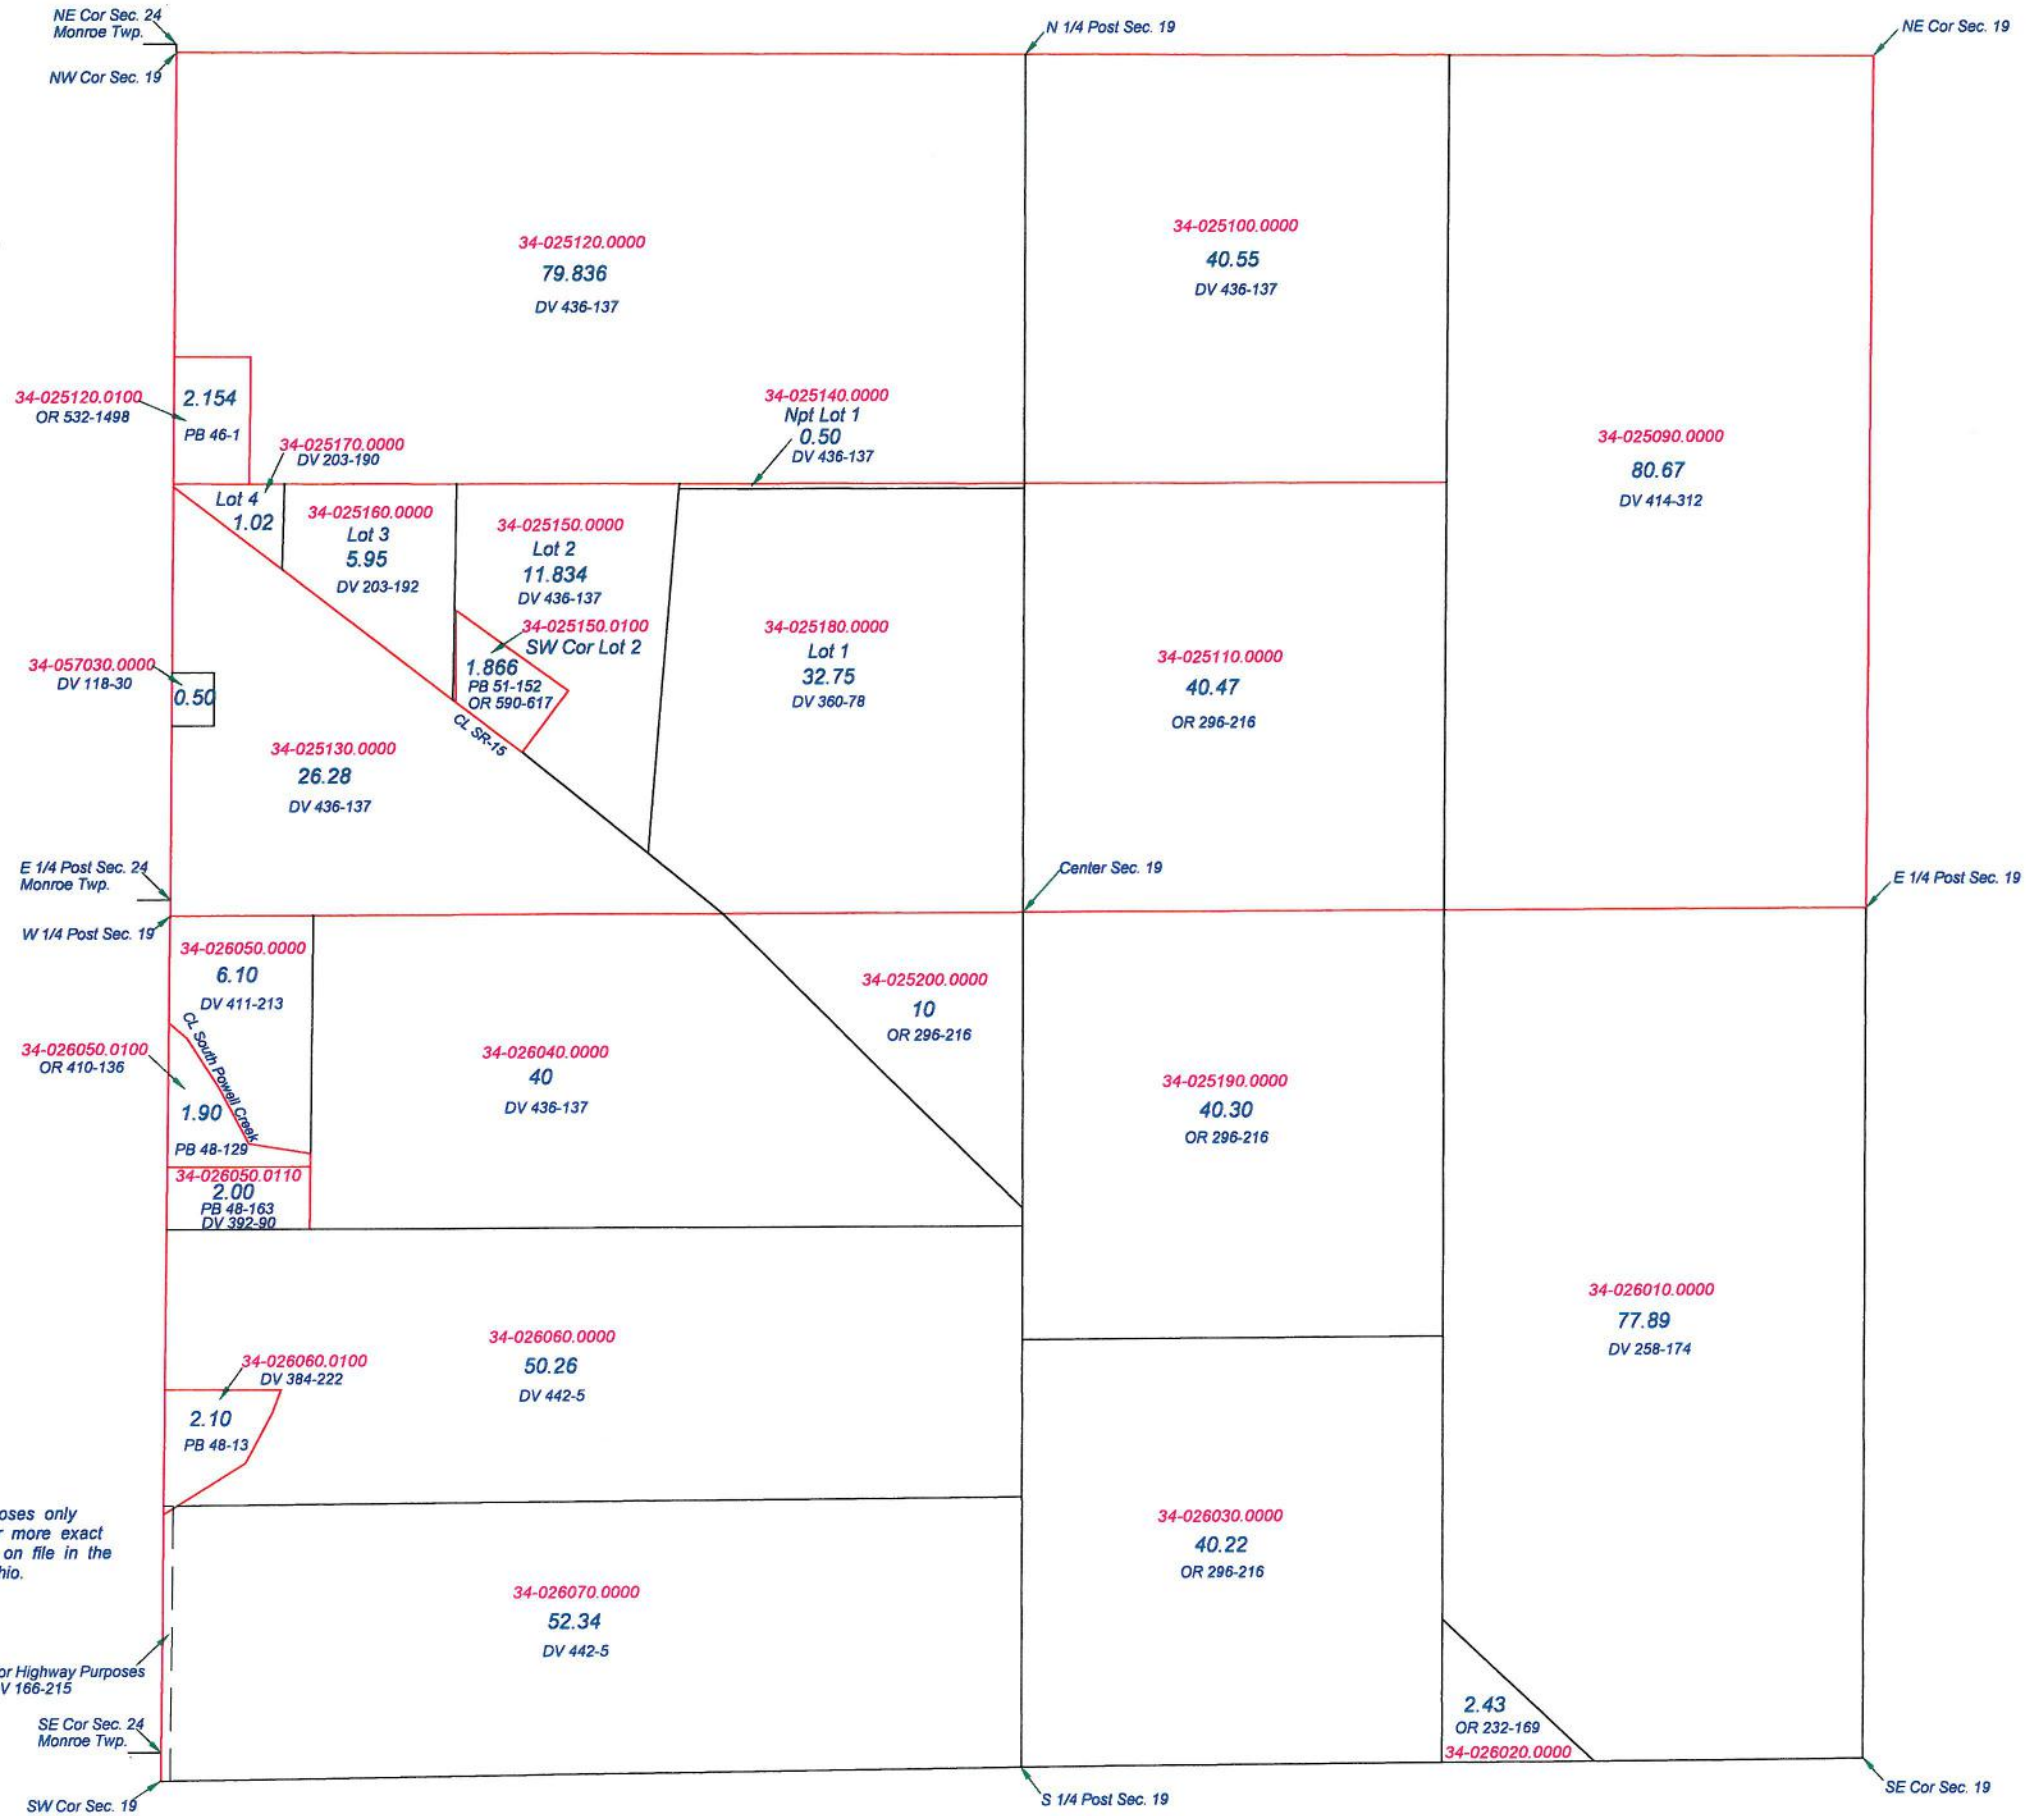

**PALMER TOWNSHIP**

T 2 N R 6 E

SECTION 19

*This is a worksheet and is for location purposes only and cannot be guaranteed for accuracy. For more exact information, please CHECK deeds and plats on file in the Putnam County Recorders Office, Ottawa, Ohio.*

Revised 2009

Easement For Highway Purposes  
DV 186-215

SE Cor Sec. 24  
Monroe Twp.

SW Cor Sec. 19

**PALMER TOWNSHIP**

T2N R6E

SECTION 20

*This is a worksheet and is for location purposes only and cannot be guaranteed for accuracy. For more exact information, please CHECK deeds and plats on file in the Putnam County Recorders Office, Ottawa, Ohio.*

Revised 2014

**PALMER TOWNSHIP**

T2N R6E

SECTION 25

**MILLER CITY**

This is a worksheet and is for location purposes only and cannot be guaranteed for accuracy. For more exact information, please CHECK deeds and plats on file in the Putnam County Recorders Office, Ottawa, Ohio.

Revised 2014

SW Cor Sec. 25  
Easement For  
Highway Purposes  
Par. No. 102  
EV 6-56

**PALMER TOWNSHIP**  
T2N R6E  
SECTION 26

This is a worksheet and is for location purposes only and cannot be guaranteed for accuracy. For more exact information, please CHECK deeds and plats on file in the Putnam County Recorders Office, Ottawa, Ohio.