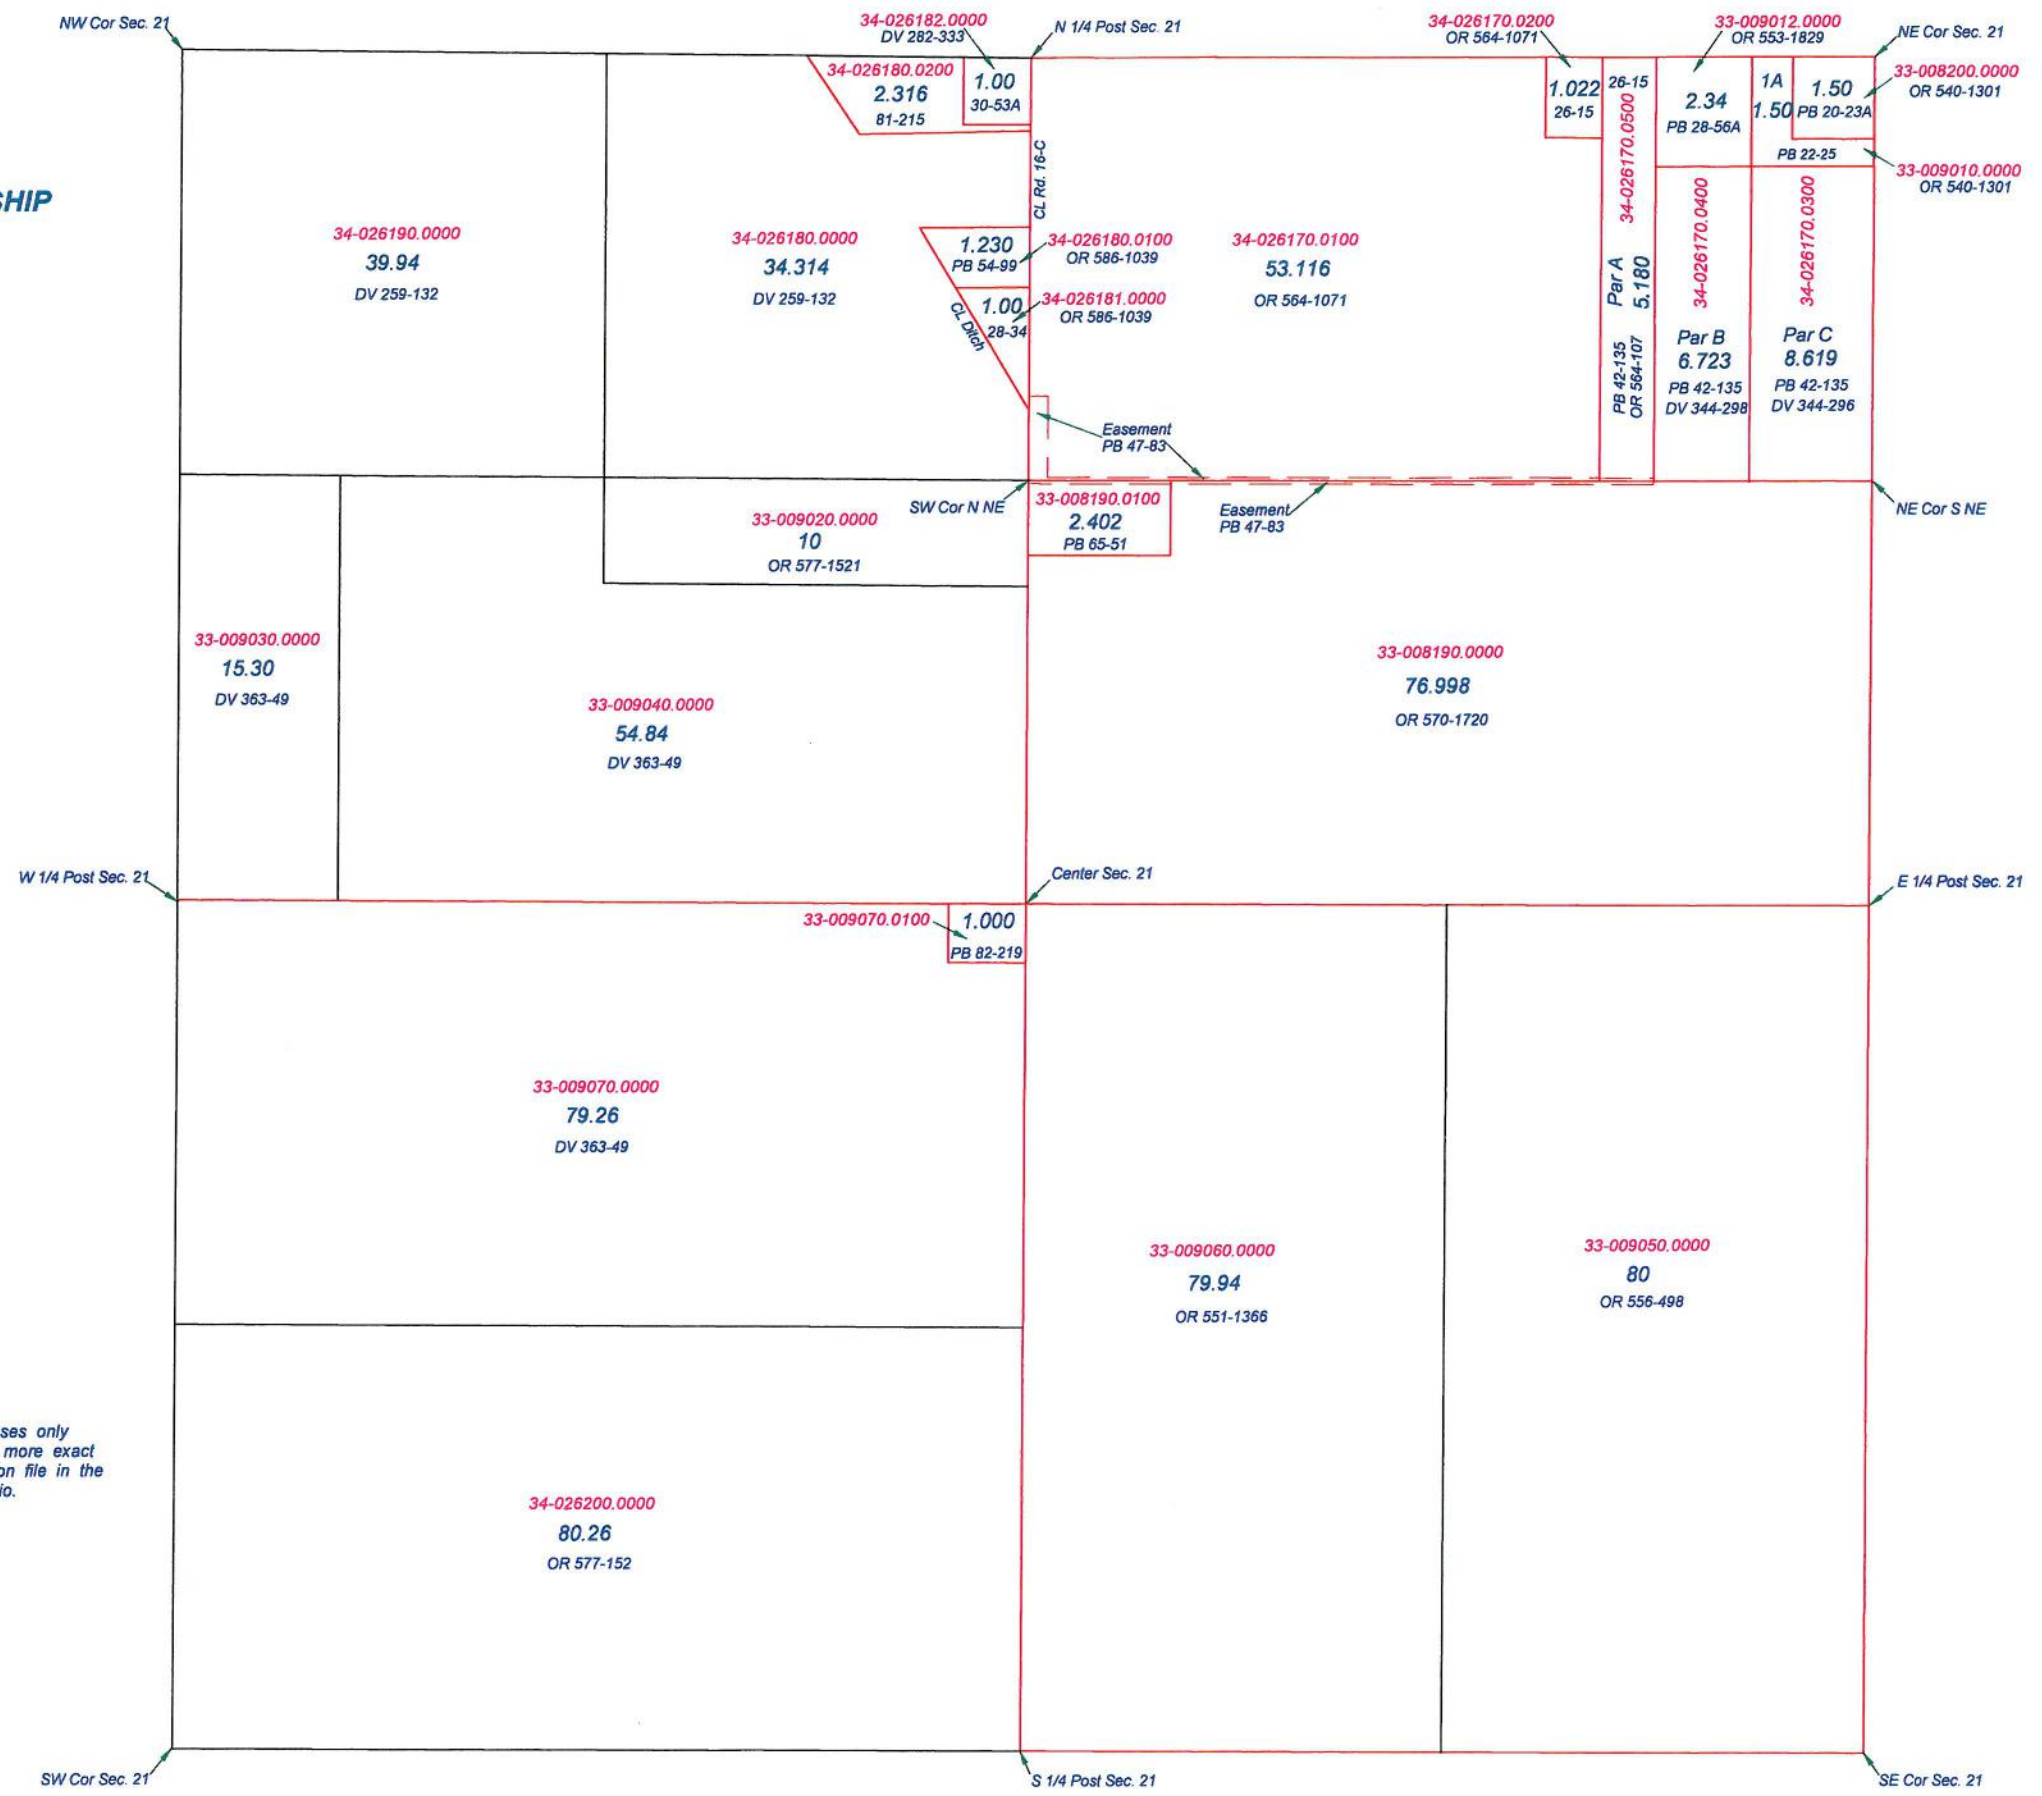

PALMER TOWNSHIP
T 2 N R 6 E
SECTION 21

This is a worksheet and is for location purposes only and cannot be guaranteed for accuracy. For more exact information, please CHECK deeds and plats on file in the Putnam County Recorders Office, Ottawa, Ohio.

Revised 2015