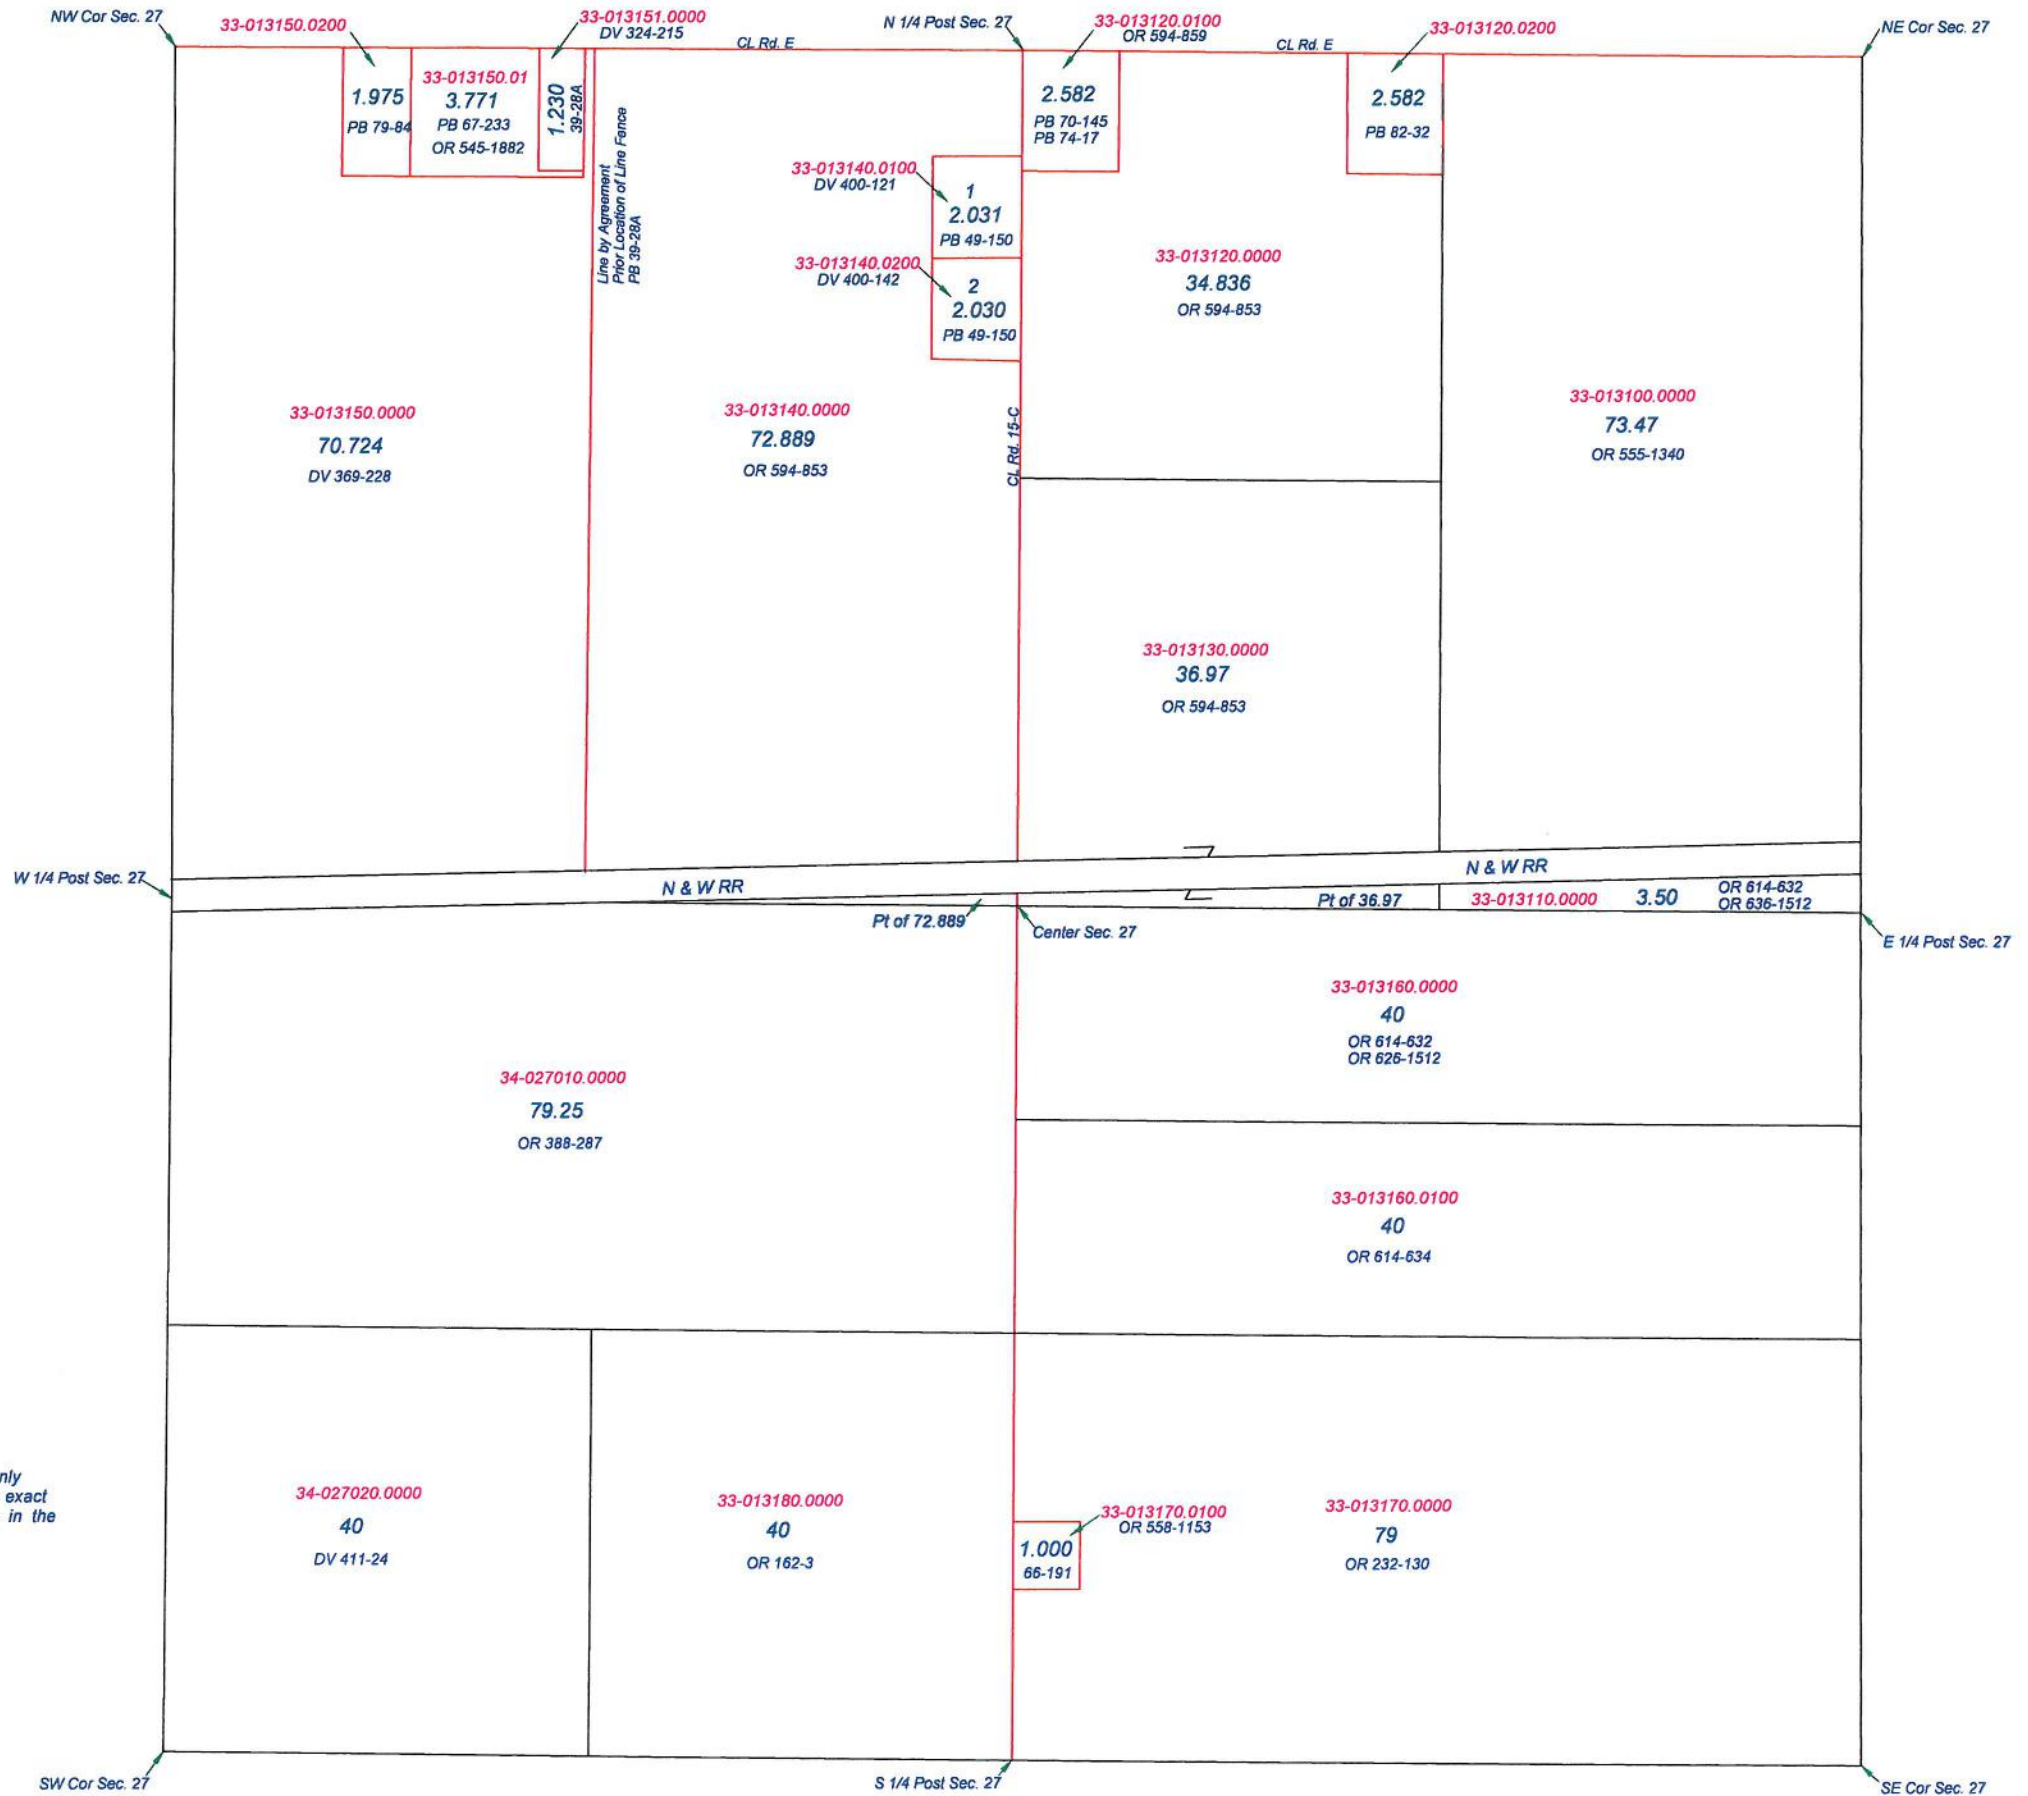

PALMER TOWNSHIP

T2N R6E
SECTION 27

This is a worksheet and is for location purposes only and cannot be guaranteed for accuracy. For more exact information, please CHECK deeds and plats on file in the Putnam County Recorders Office, Ottawa, Ohio.

Revised 2014