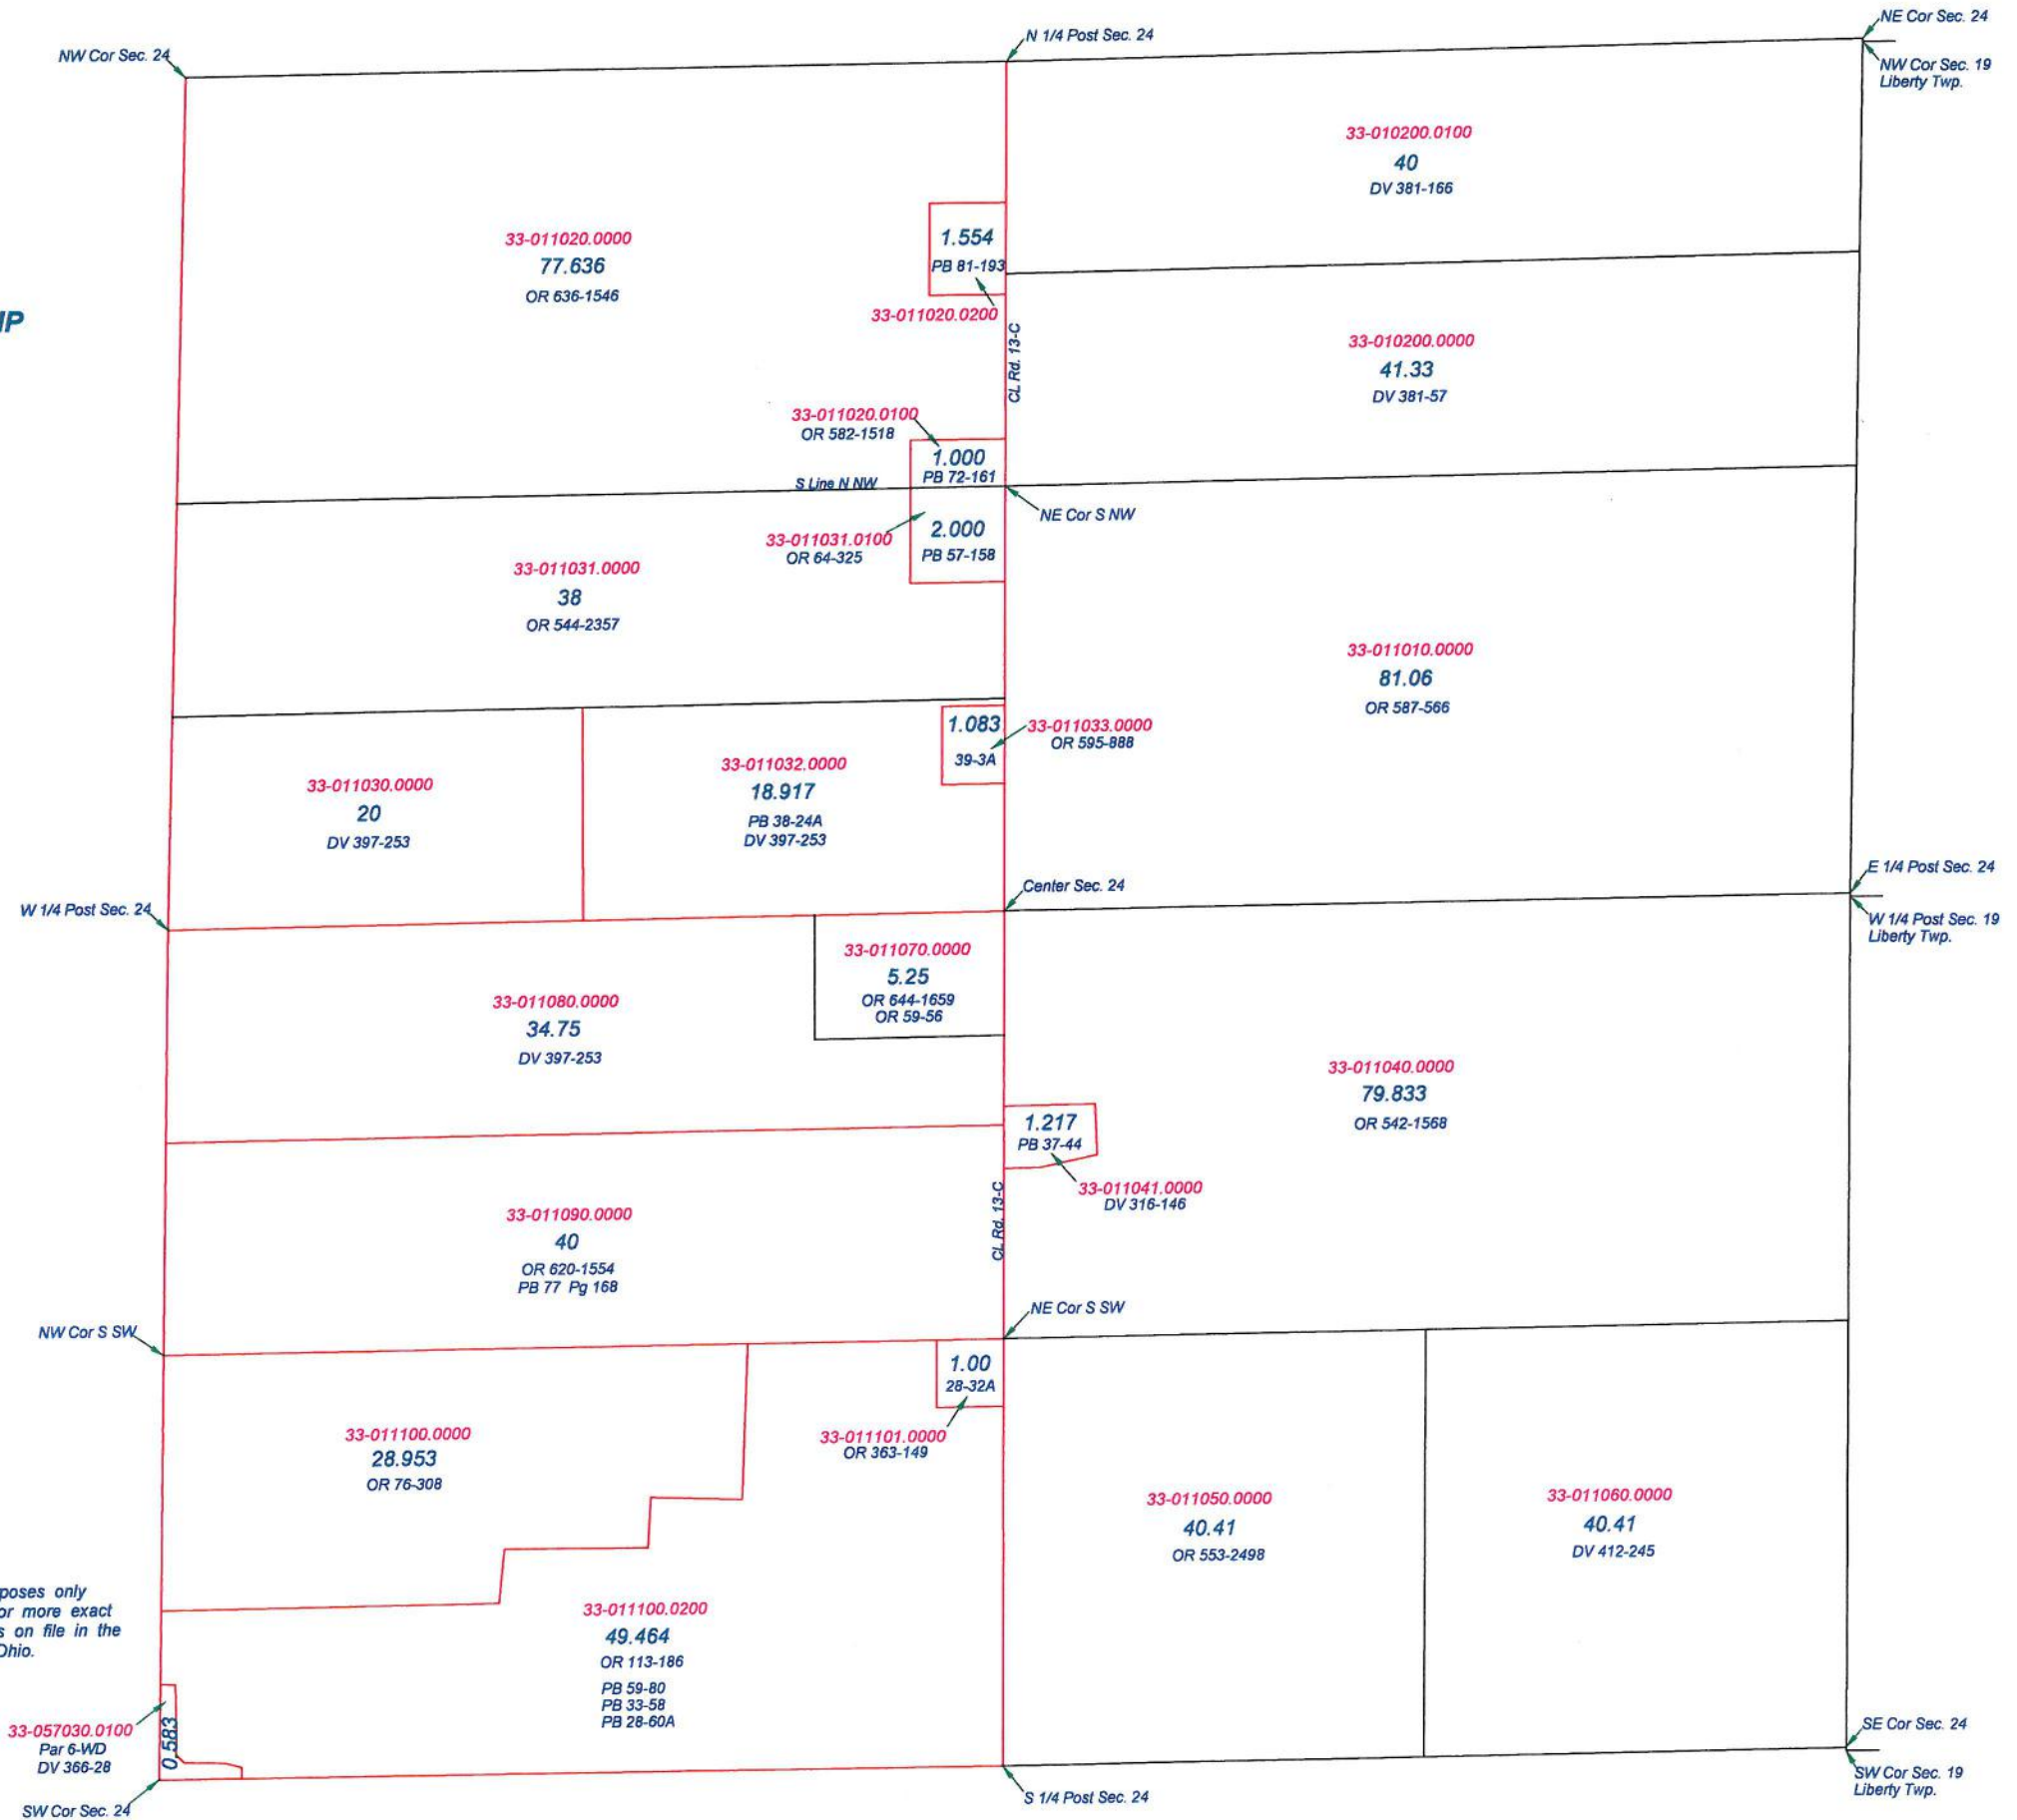

Revised 2009

Easement For Highway Purposes  
DV 186-215

SE Cor Sec. 24  
Monroe Twp.

SW Cor Sec. 19

**PALMER TOWNSHIP**

T2N R6E

SECTION 20

*This is a worksheet and is for location purposes only and cannot be guaranteed for accuracy. For more exact information, please CHECK deeds and plats on file in the Putnam County Recorders Office, Ottawa, Ohio.*

Revised 2009

**PALMER TOWNSHIP**  
T2N R6E  
SECTION 24

This is a worksheet and is for location purposes only and cannot be guaranteed for accuracy. For more exact information, please CHECK deeds and plats on file in the Putnam County Recorders Office, Ottawa, Ohio.

Revised 2014

**PALMER TOWNSHIP**

T2N R6E

SECTION 25

**MILLER CITY**

This is a worksheet and is for location purposes only and cannot be guaranteed for accuracy. For more exact information, please CHECK deeds and plats on file in the Putnam County Recorders Office, Ottawa, Ohio.

Revised 2014

SW Cor Sec. 25  
Easement For  
Highway Purposes  
Par. No. 102  
EV 6-56

**PALMER TOWNSHIP**  
T2N R6E  
SECTION 26

This is a worksheet and is for location purposes only and cannot be guaranteed for accuracy. For more exact information, please CHECK deeds and plats on file in the Putnam County Recorders Office, Ottawa, Ohio.