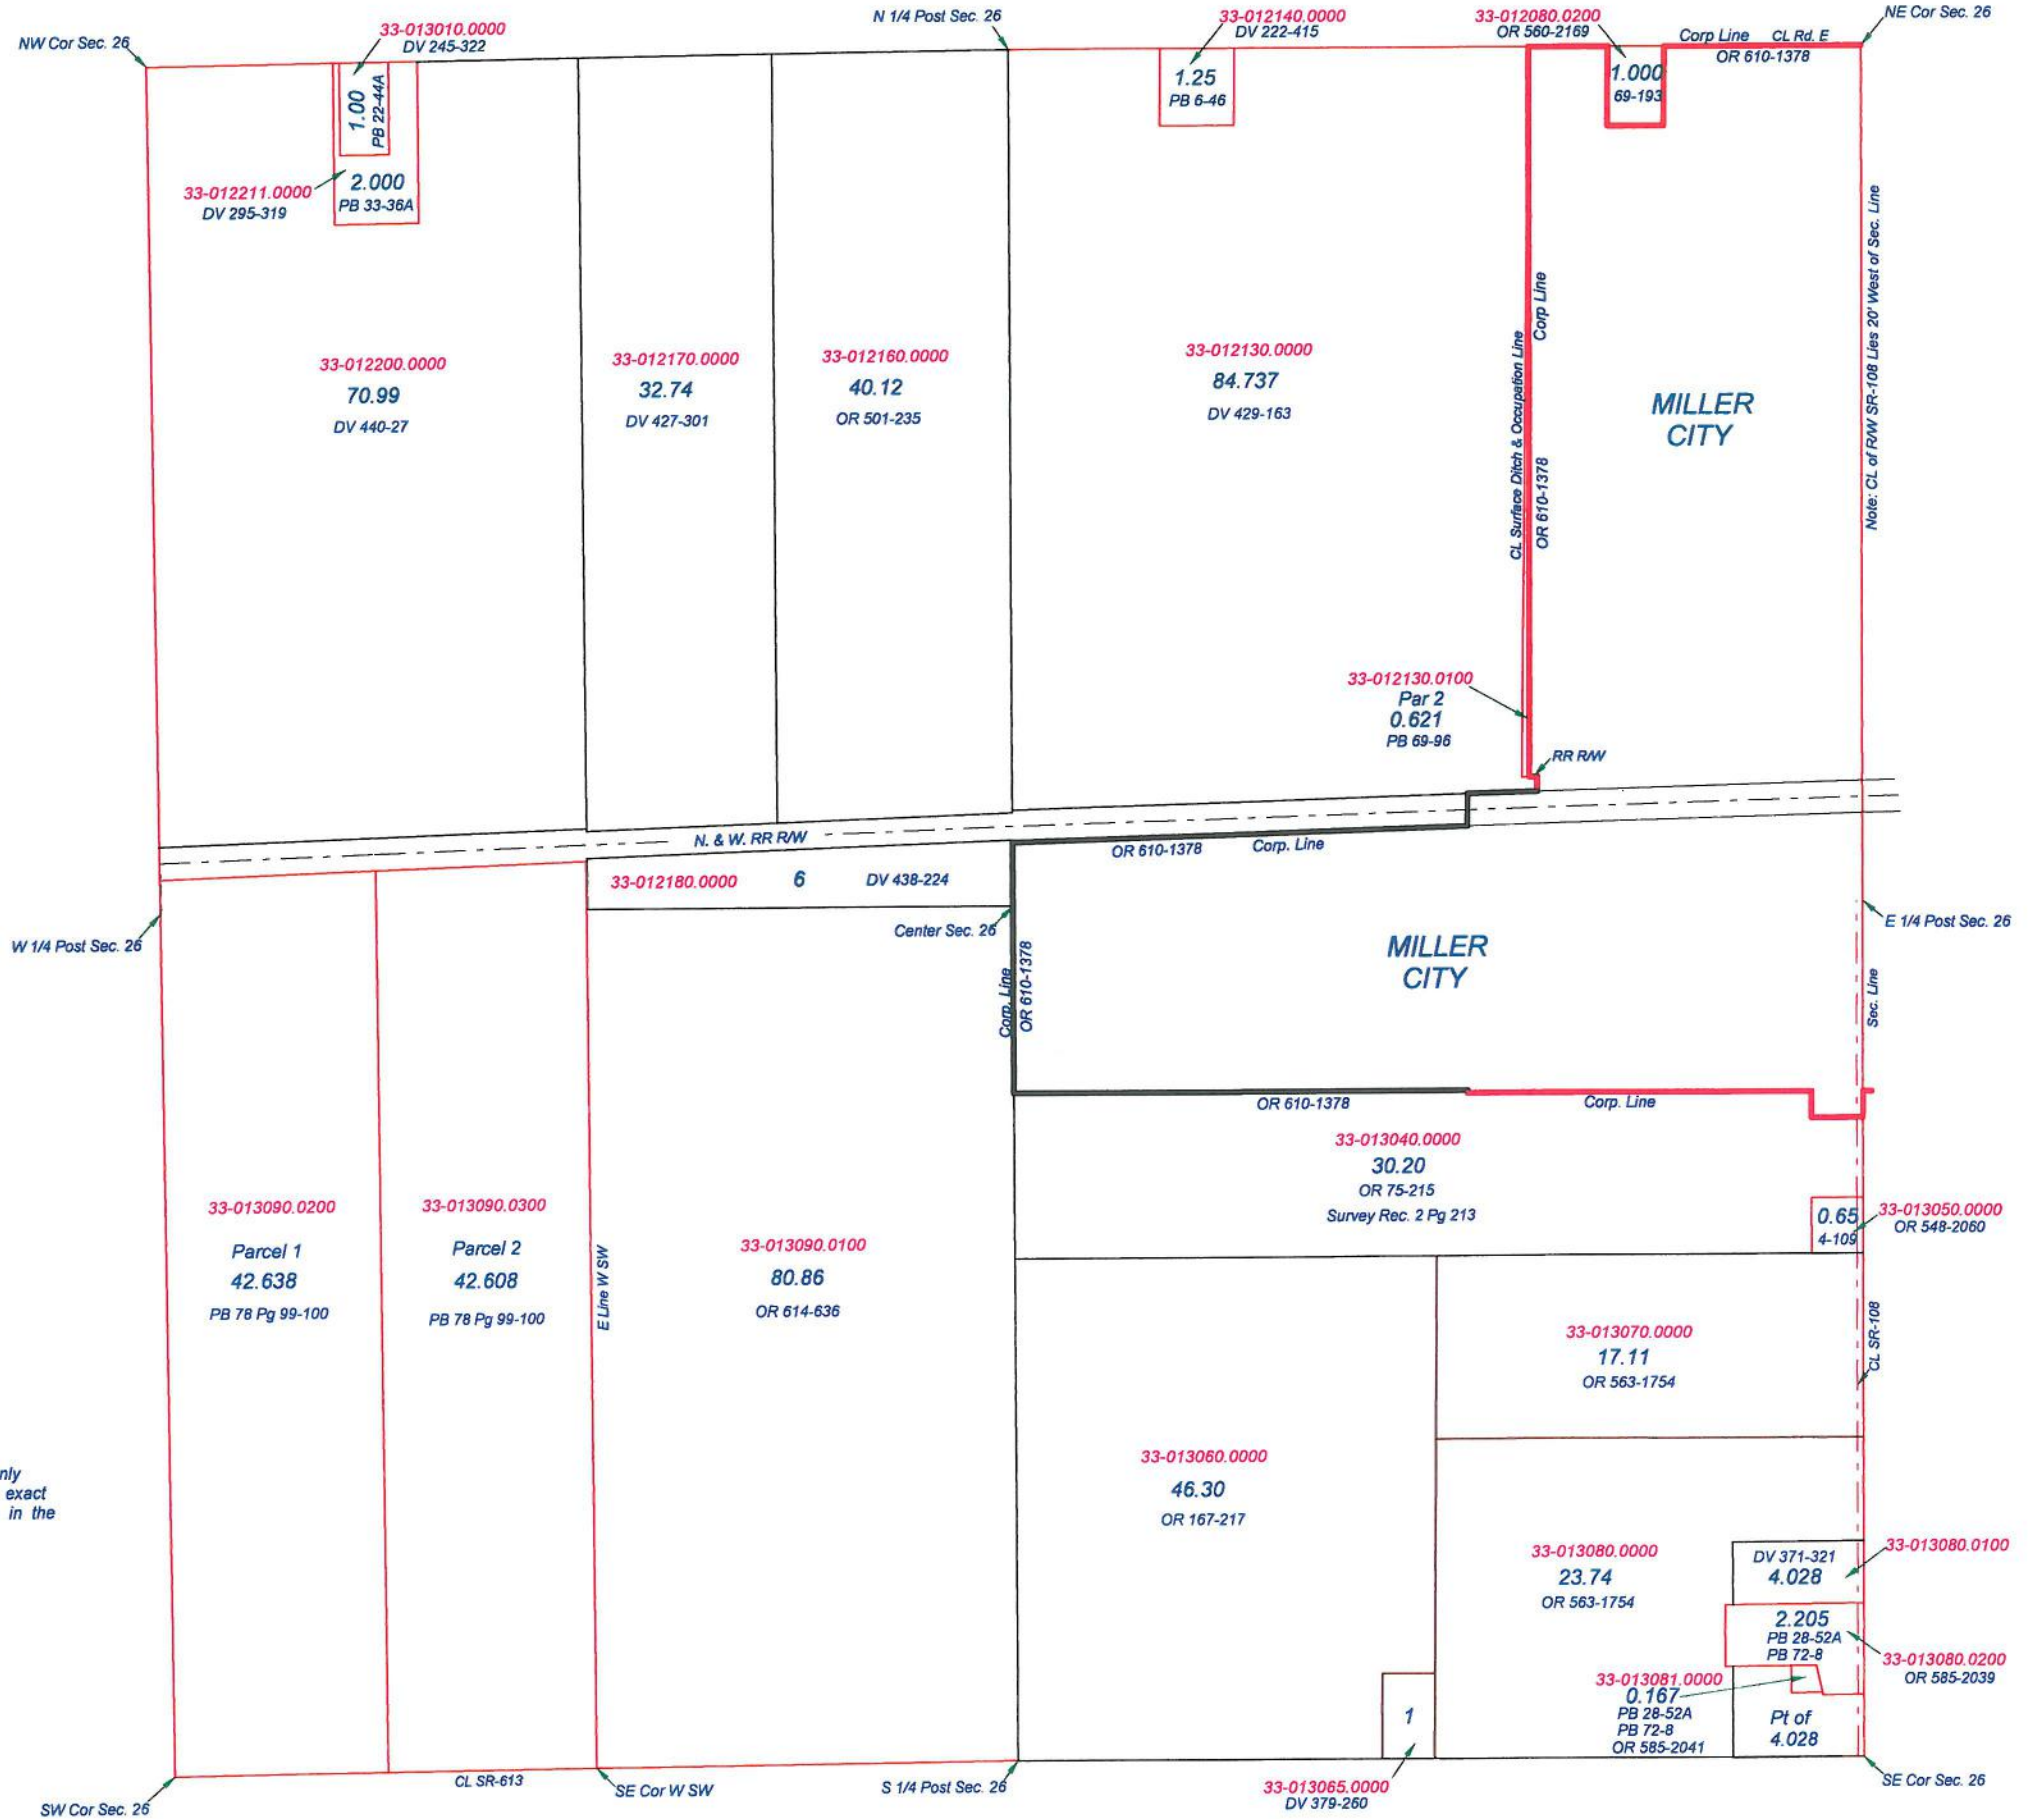

PALMER TOWNSHIP
T2N R6E
SECTION 26

This is a worksheet and is for location purposes only and cannot be guaranteed for accuracy. For more exact information, please CHECK deeds and plats on file in the Putnam County Recorders Office, Ottawa, Ohio.

Revised 2011