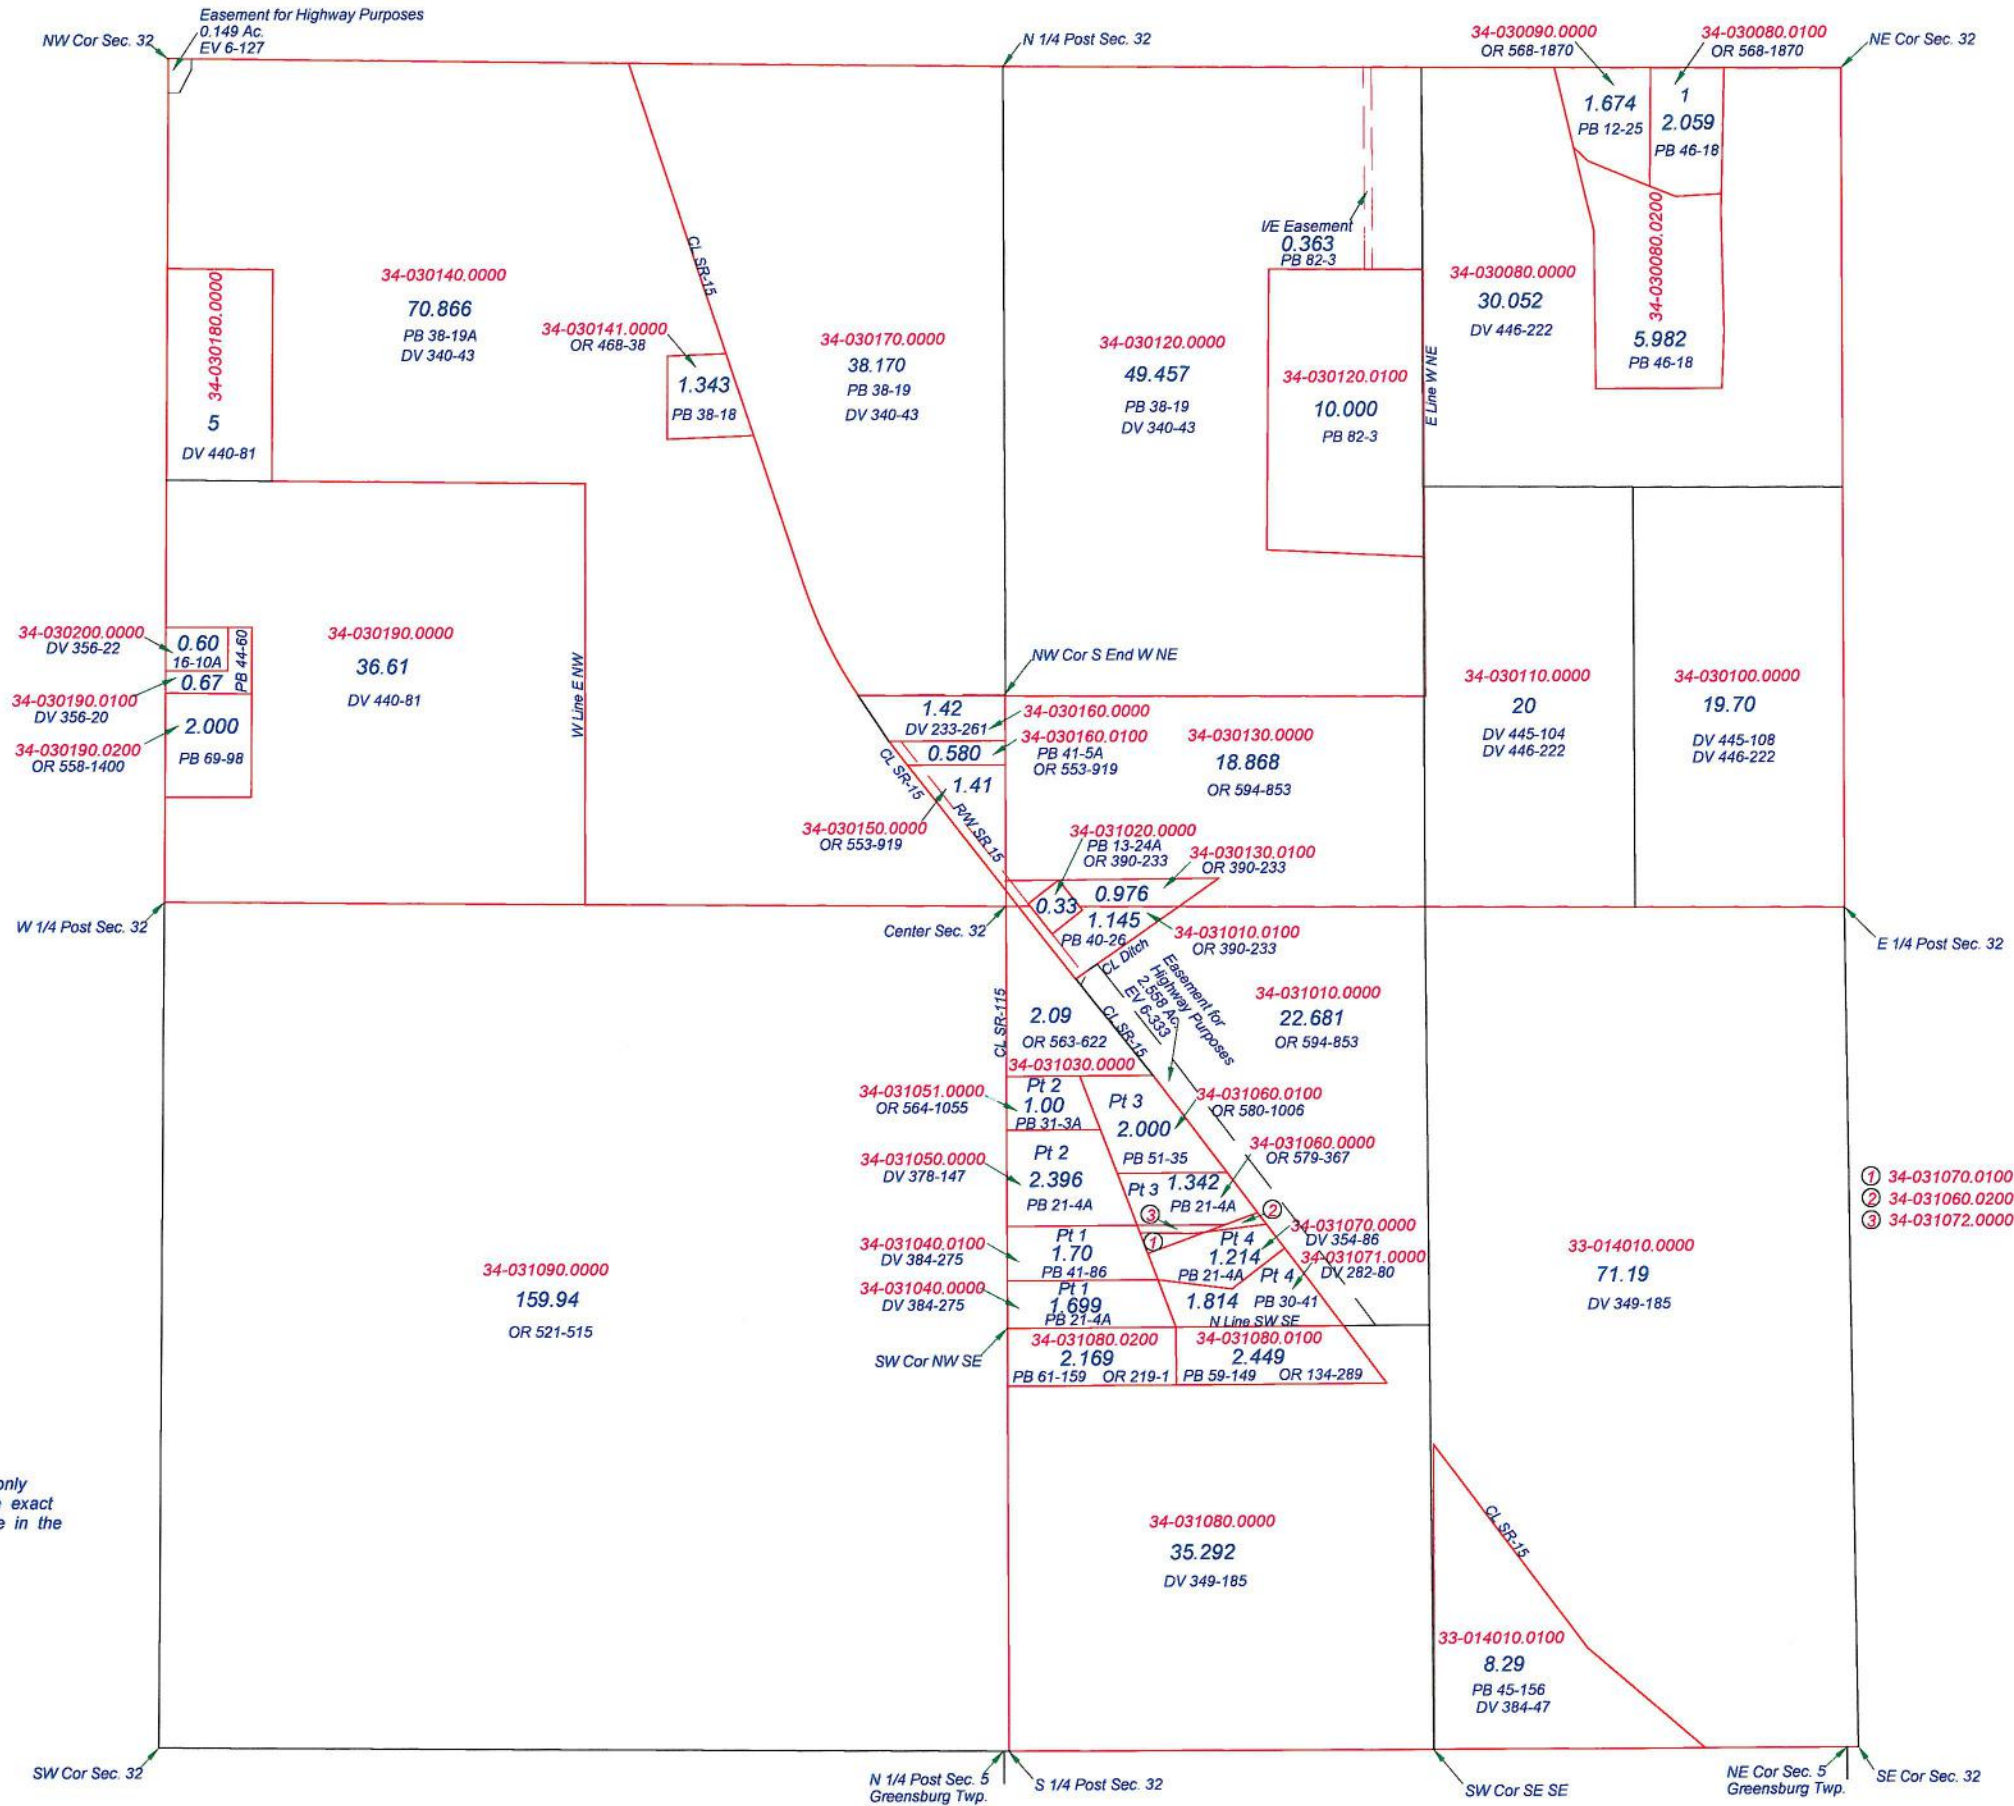

PALMER TOWNSHIP
T 2N R 6E
SECTION 32

This is a worksheet and is for location purposes only and cannot be guaranteed for accuracy. For more exact information, please CHECK deeds and plats on file in the Putnam County Recorders Office, Ottawa, Ohio.

Revised 2015