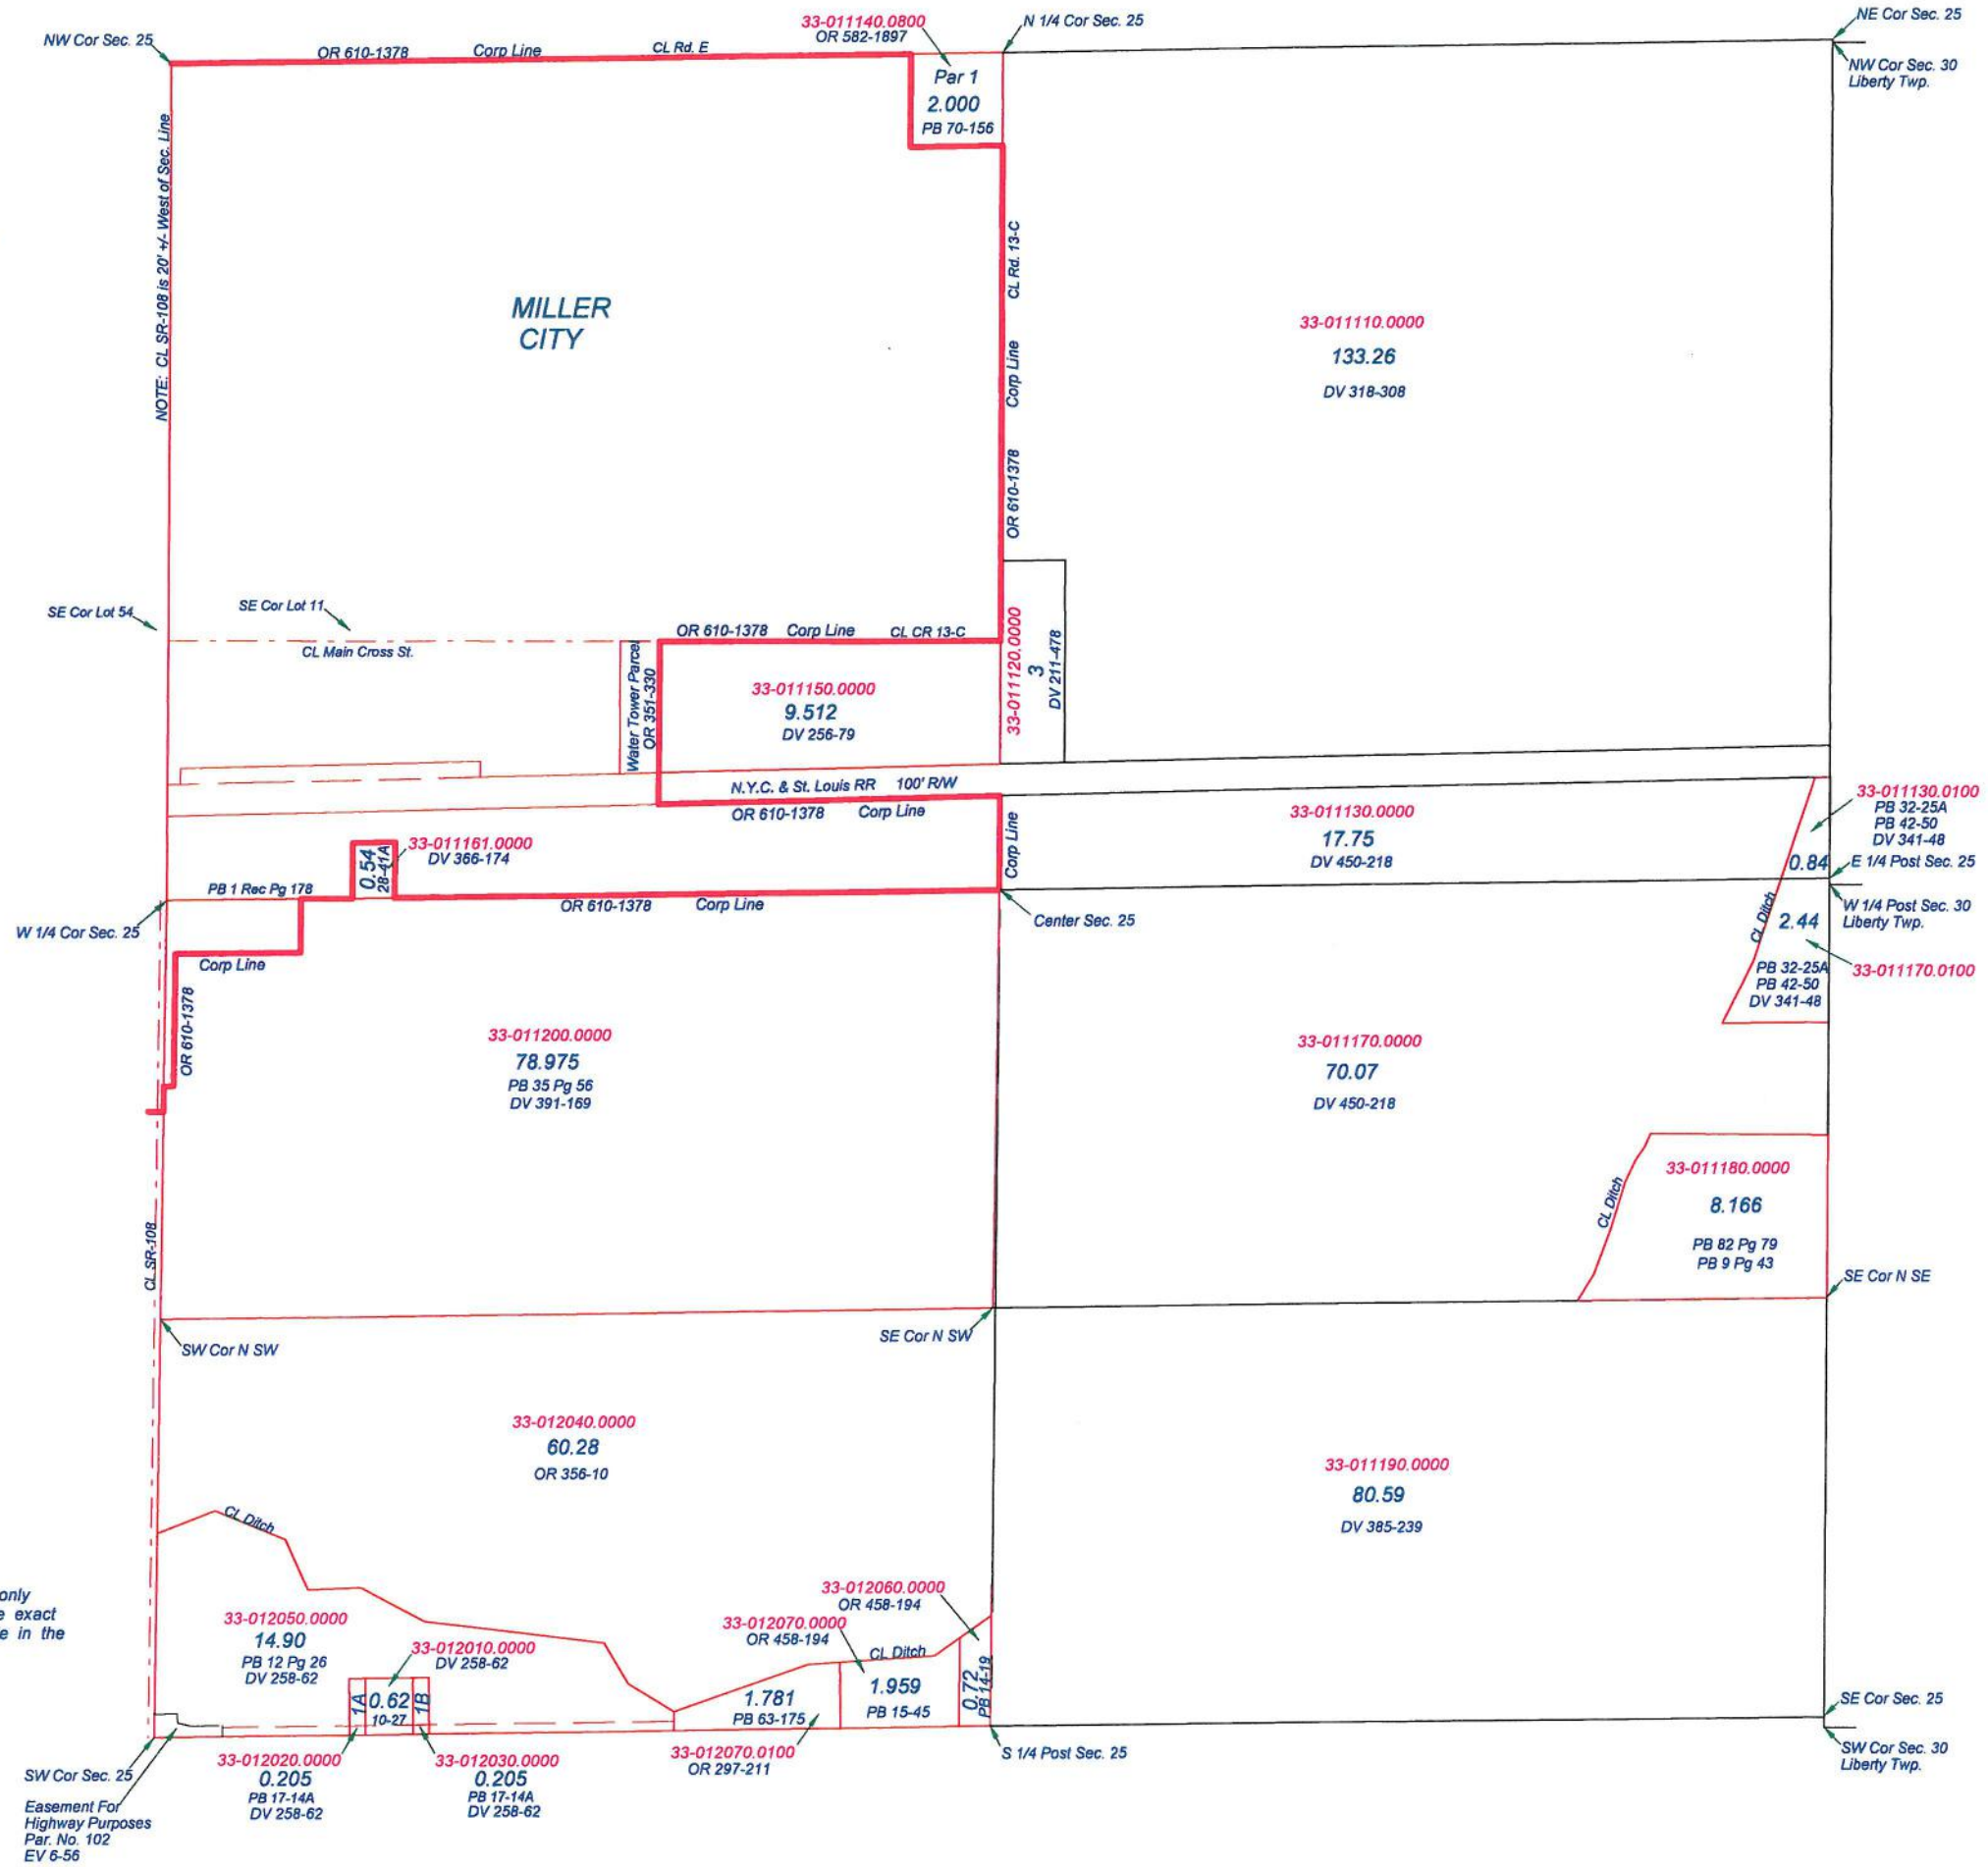

Revised 2009

Easement For Highway Purposes  
DV 186-215

SE Cor Sec. 24  
Monroe Twp.

SW Cor Sec. 19

**PALMER TOWNSHIP**

T2N R6E

SECTION 20

*This is a worksheet and is for location purposes only and cannot be guaranteed for accuracy. For more exact information, please CHECK deeds and plats on file in the Putnam County Recorders Office, Ottawa, Ohio.*

Revised 2014

**PALMER TOWNSHIP**

T2N R6E

SECTION 25

**MILLER CITY**

This is a worksheet and is for location purposes only and cannot be guaranteed for accuracy. For more exact information, please CHECK deeds and plats on file in the Putnam County Recorders Office, Ottawa, Ohio.

Revised 2014

SW Cor Sec. 25  
Easement For  
Highway Purposes  
Par. No. 102  
EV 6-56

**PALMER TOWNSHIP**  
T2N R6E  
SECTION 26

This is a worksheet and is for location purposes only and cannot be guaranteed for accuracy. For more exact information, please CHECK deeds and plats on file in the Putnam County Recorders Office, Ottawa, Ohio.