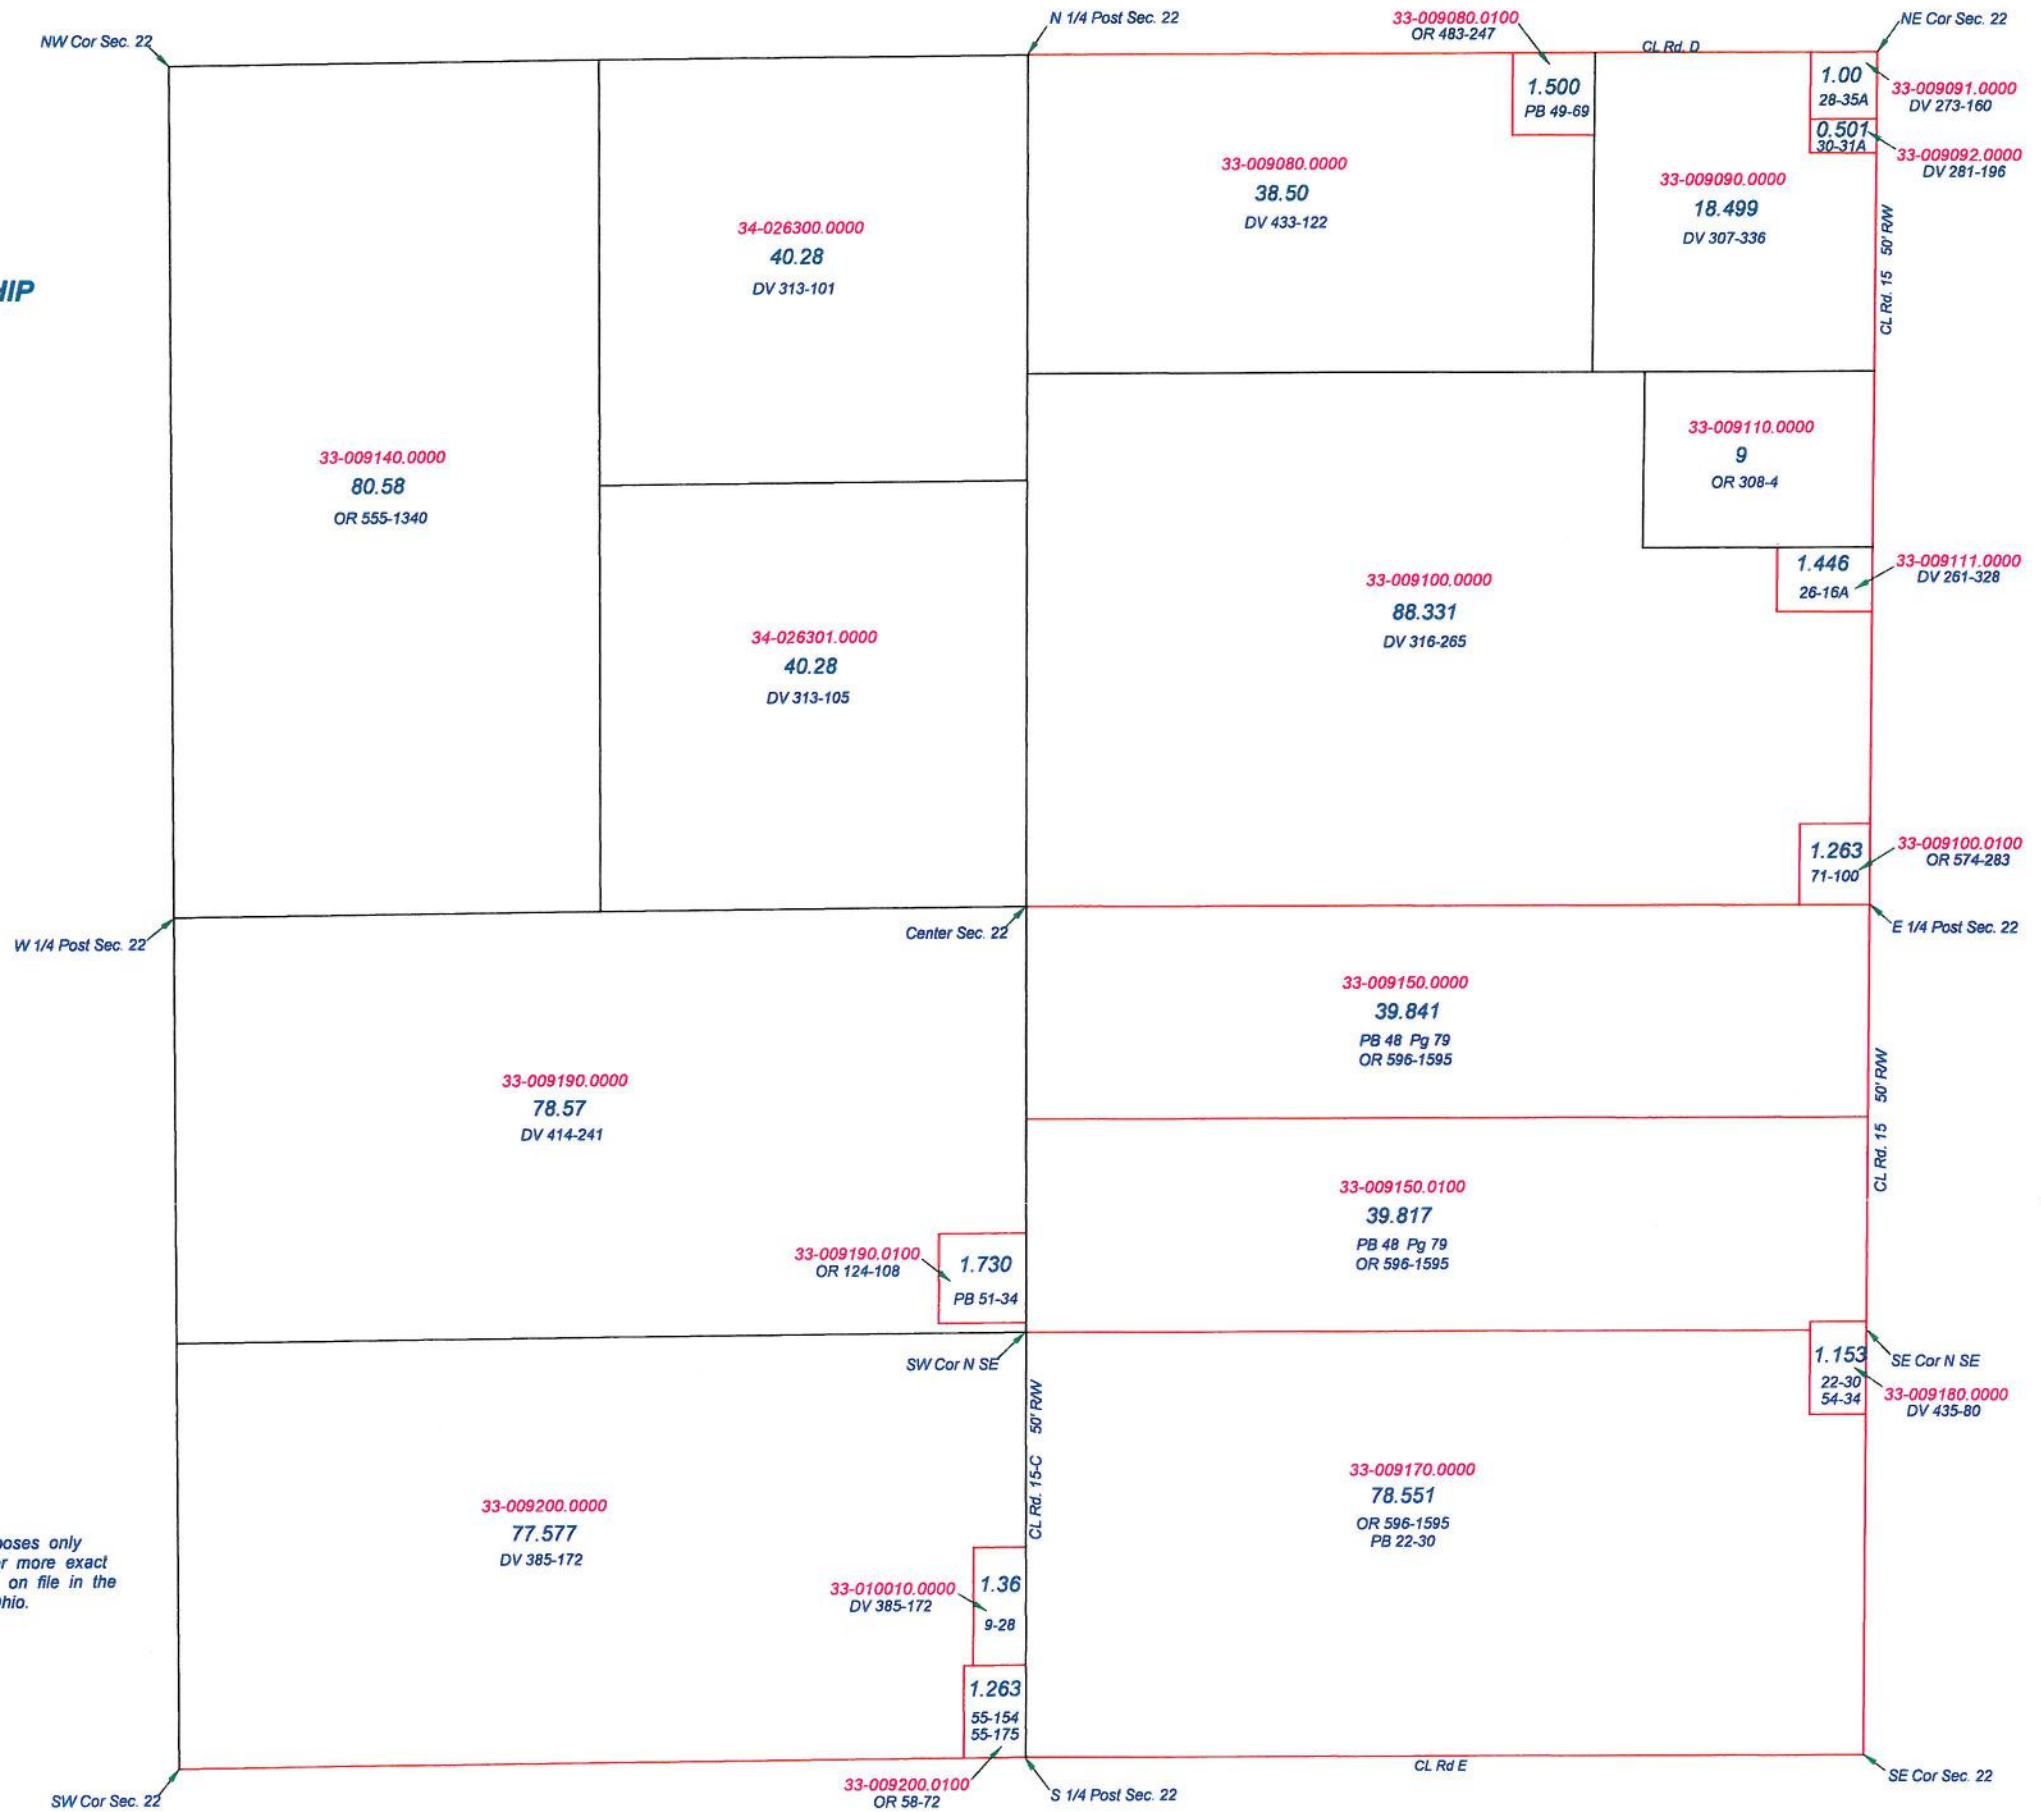

PALMER TOWNSHIP
T2N R6E
SECTION 22

This is a worksheet and is for location purposes only and cannot be guaranteed for accuracy. For more exact information, please CHECK deeds and plats on file in the Putnam County Recorders Office, Ottawa, Ohio.

Revised 2009