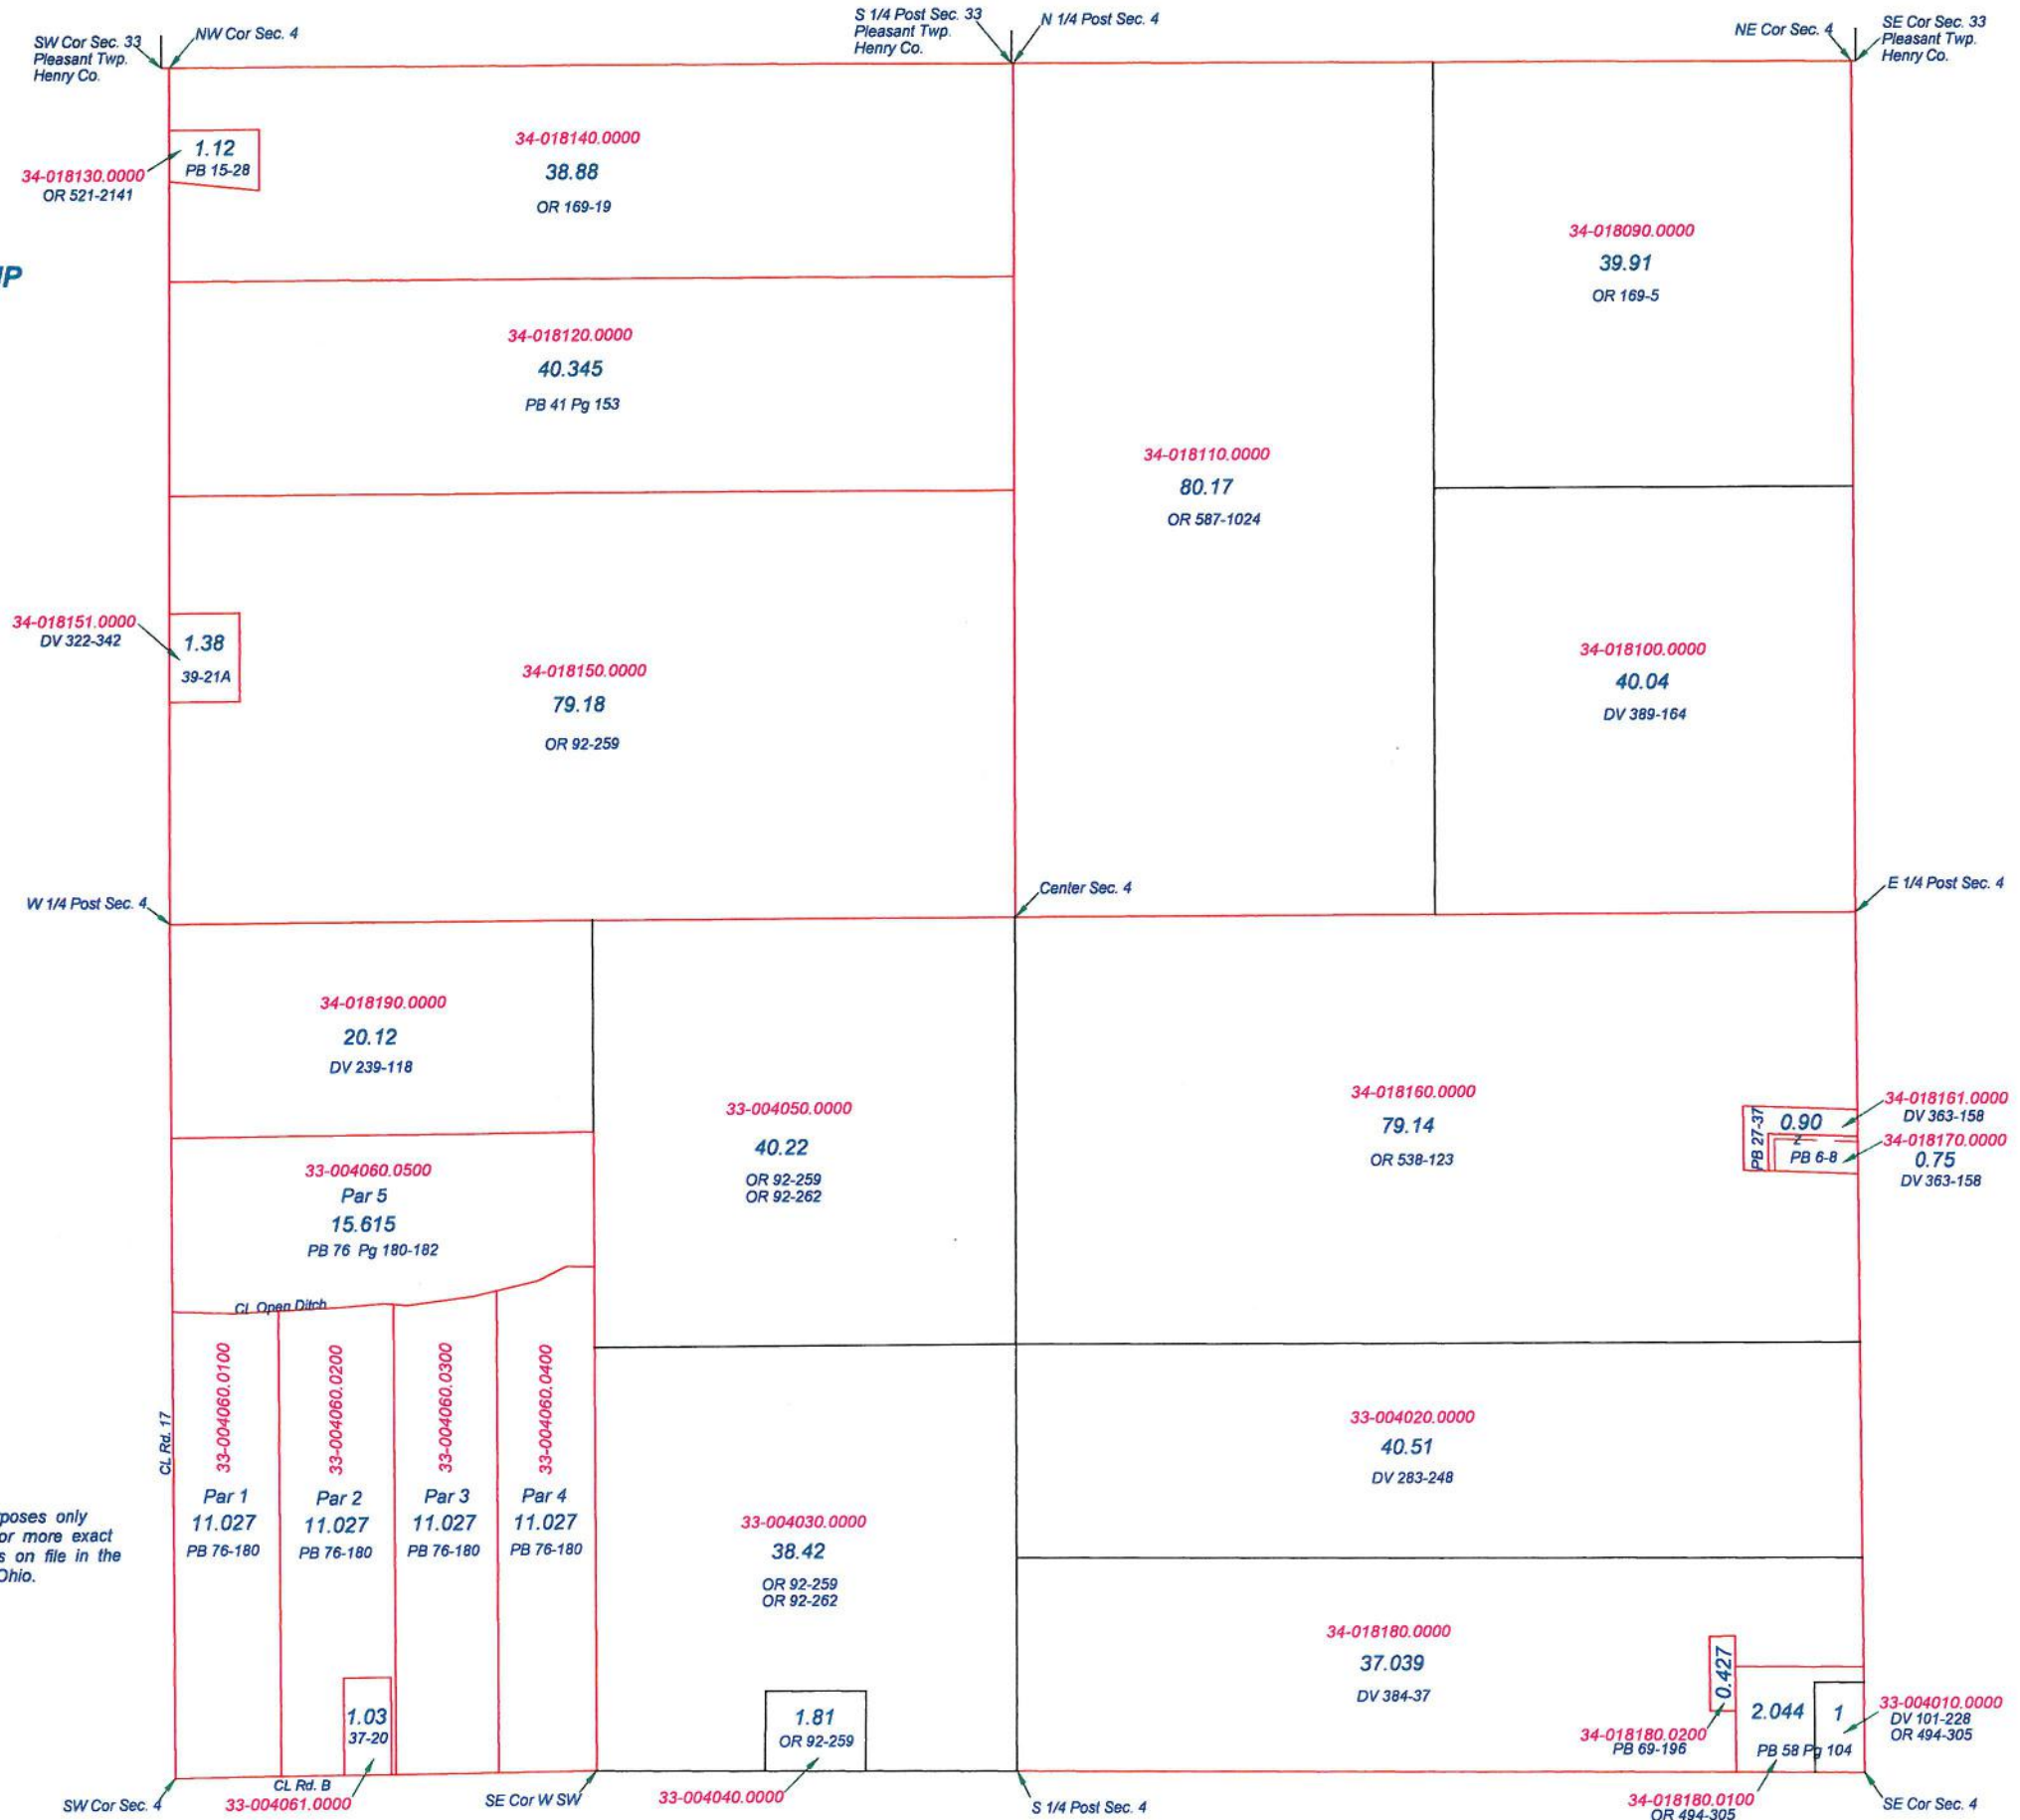

Revised 2010

**PALMER TOWNSHIP**  
T2N R6E  
SECTION 5

① Ingress/Egress Easement 0.094 Ac. PB 83-18

This is a worksheet and is for location purposes only and cannot be guaranteed for accuracy. For more exact information, please CHECK deeds and plats on file in the Putnam County Recorders Office, Ottawa, Ohio.

Revised 2015

**PALMER TOWNSHIP**

T2N R6E

SECTION 7

- ① 34-020121.0200 .09 Ac. PB 64-24 OR 348-334
- ② 34-020180.0000 1 Ac. Lot 5 DV 391-220
- ③ 34-021022.0000 0.245 Ac. PB 70-220 OR 570-1564
- ④ 34-021070.0200 Par 1 0.114 Ac. PB 48-74
- ⑤ 34-021080.0000 1.26 Ac. PB 15-41 DV 217-224 DV 70-163