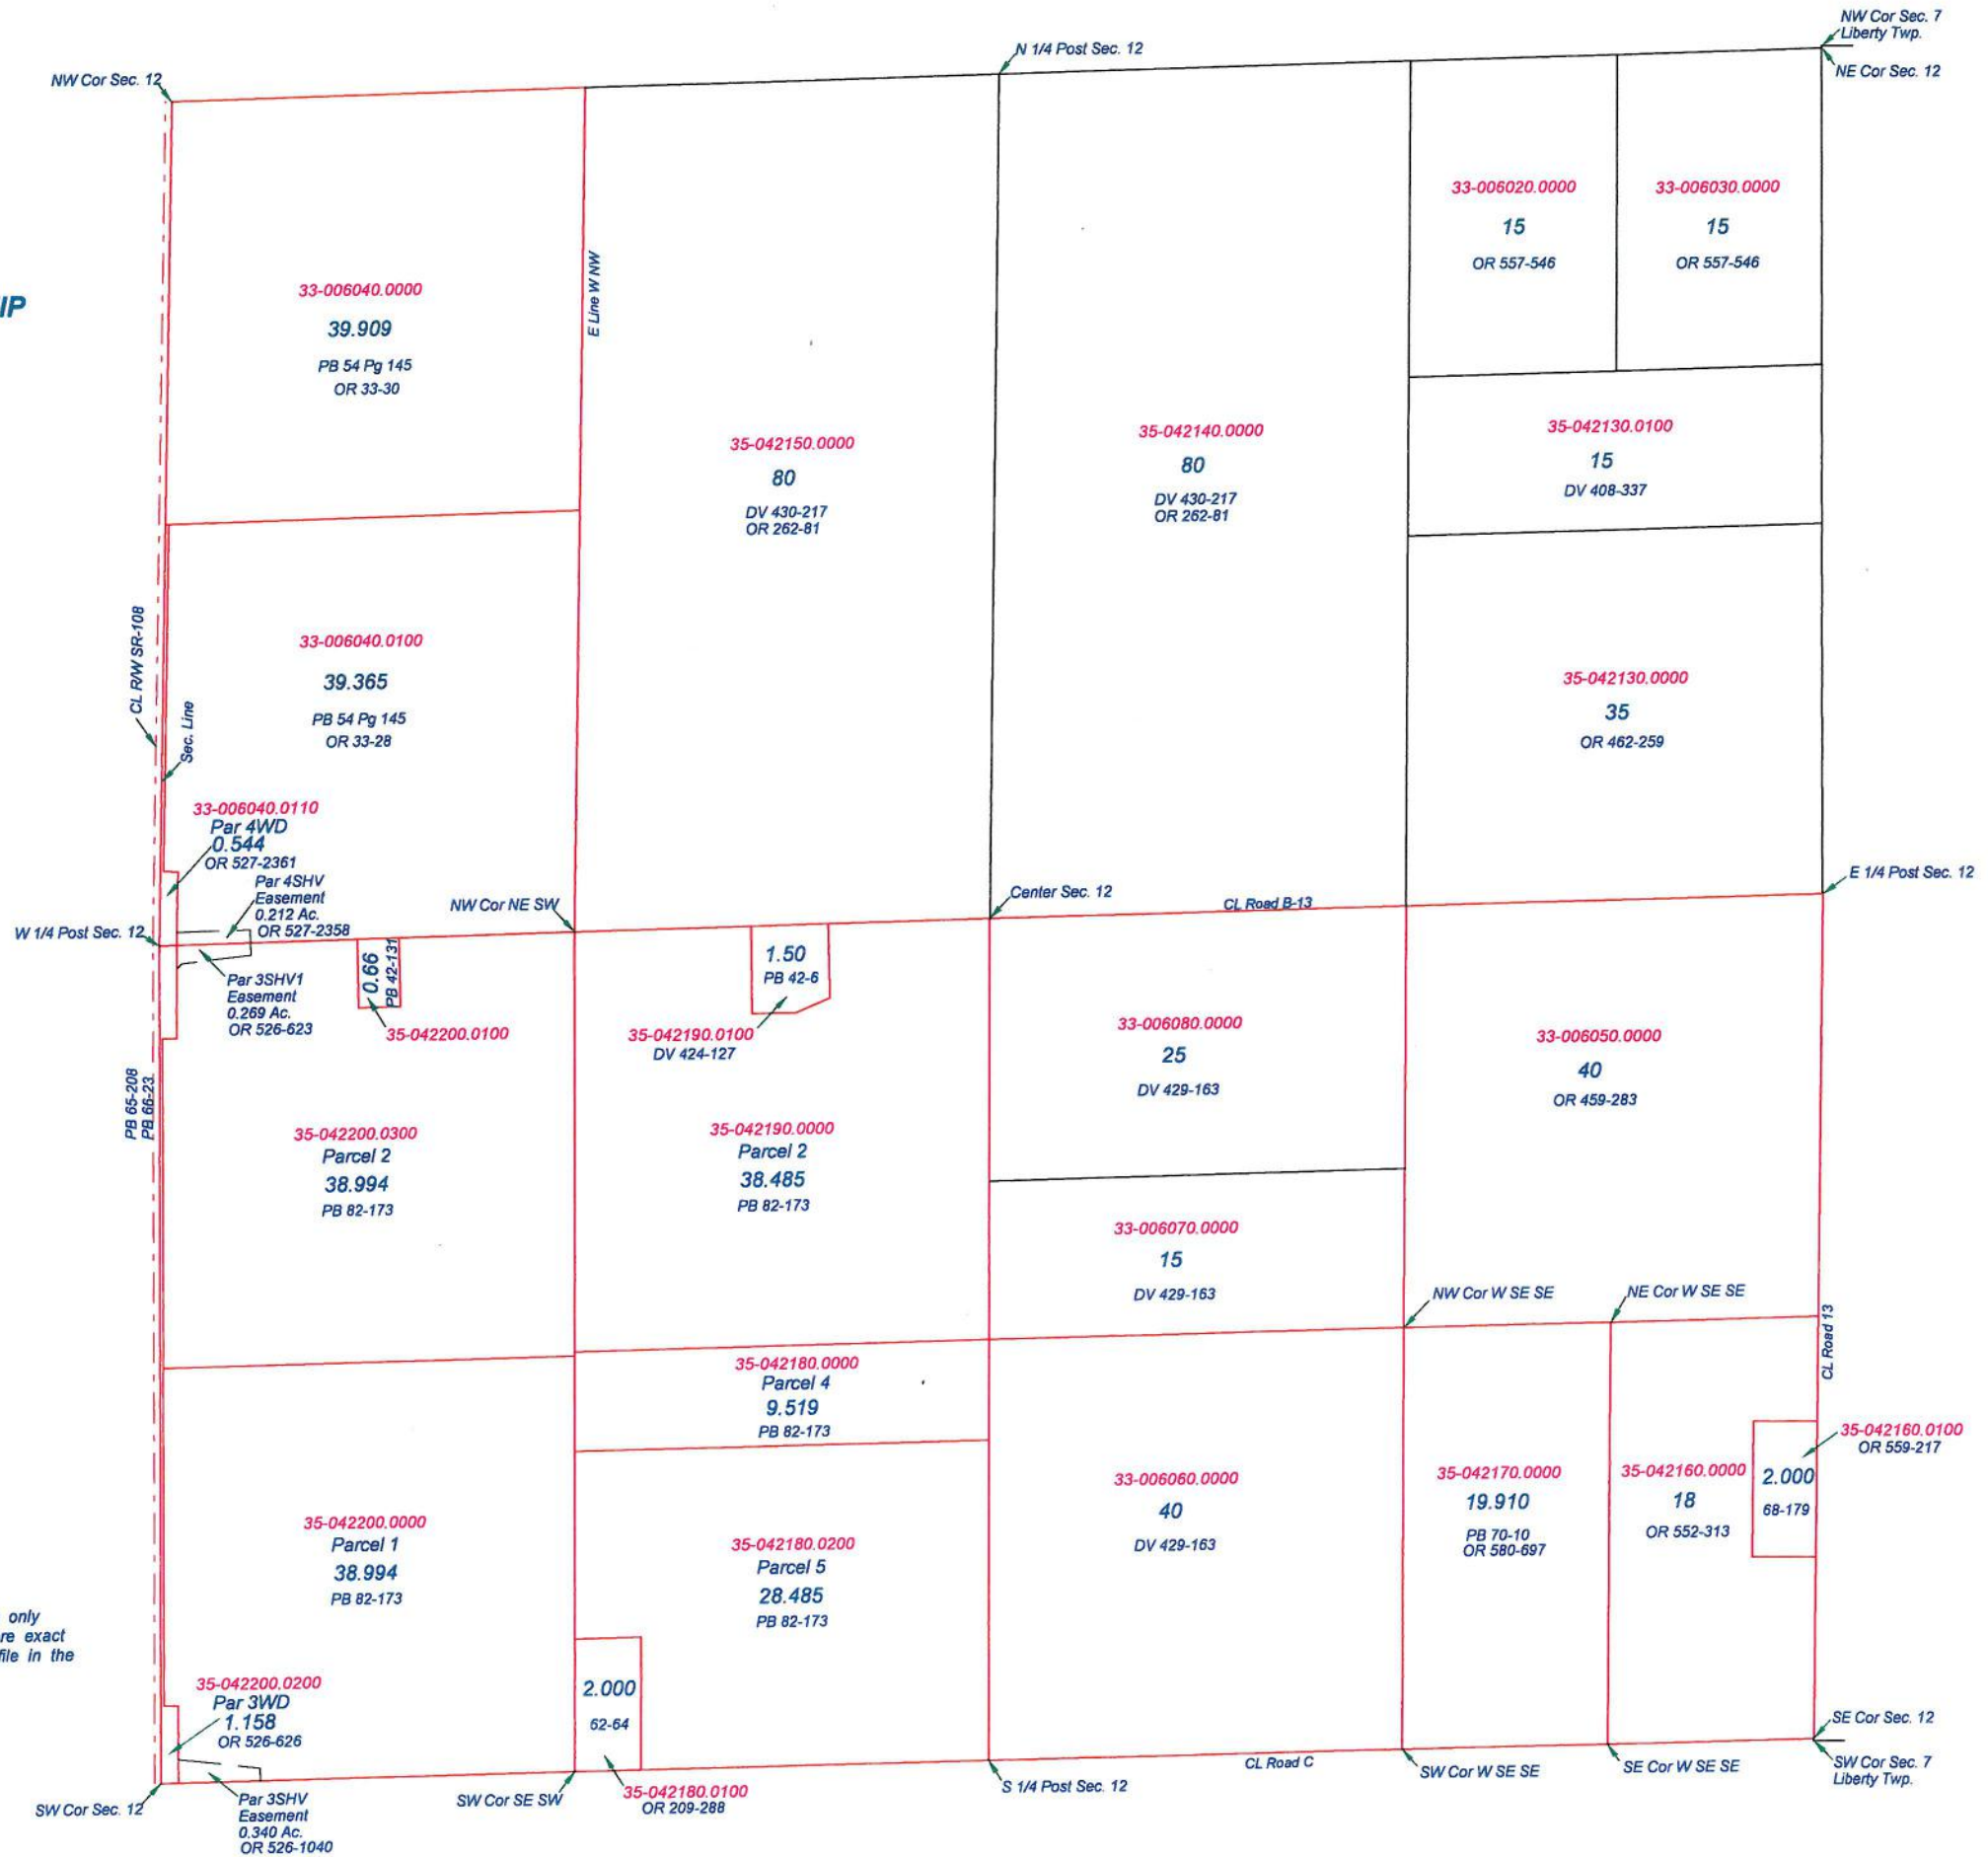

PALMER TOWNSHIP
T2N R6E
SECTION 12

This is a worksheet and is for location purposes only and cannot be guaranteed for accuracy. For more exact information, please CHECK deeds and plats on file in the Putnam County Recorders Office, Ottawa, Ohio.

Revised 2015