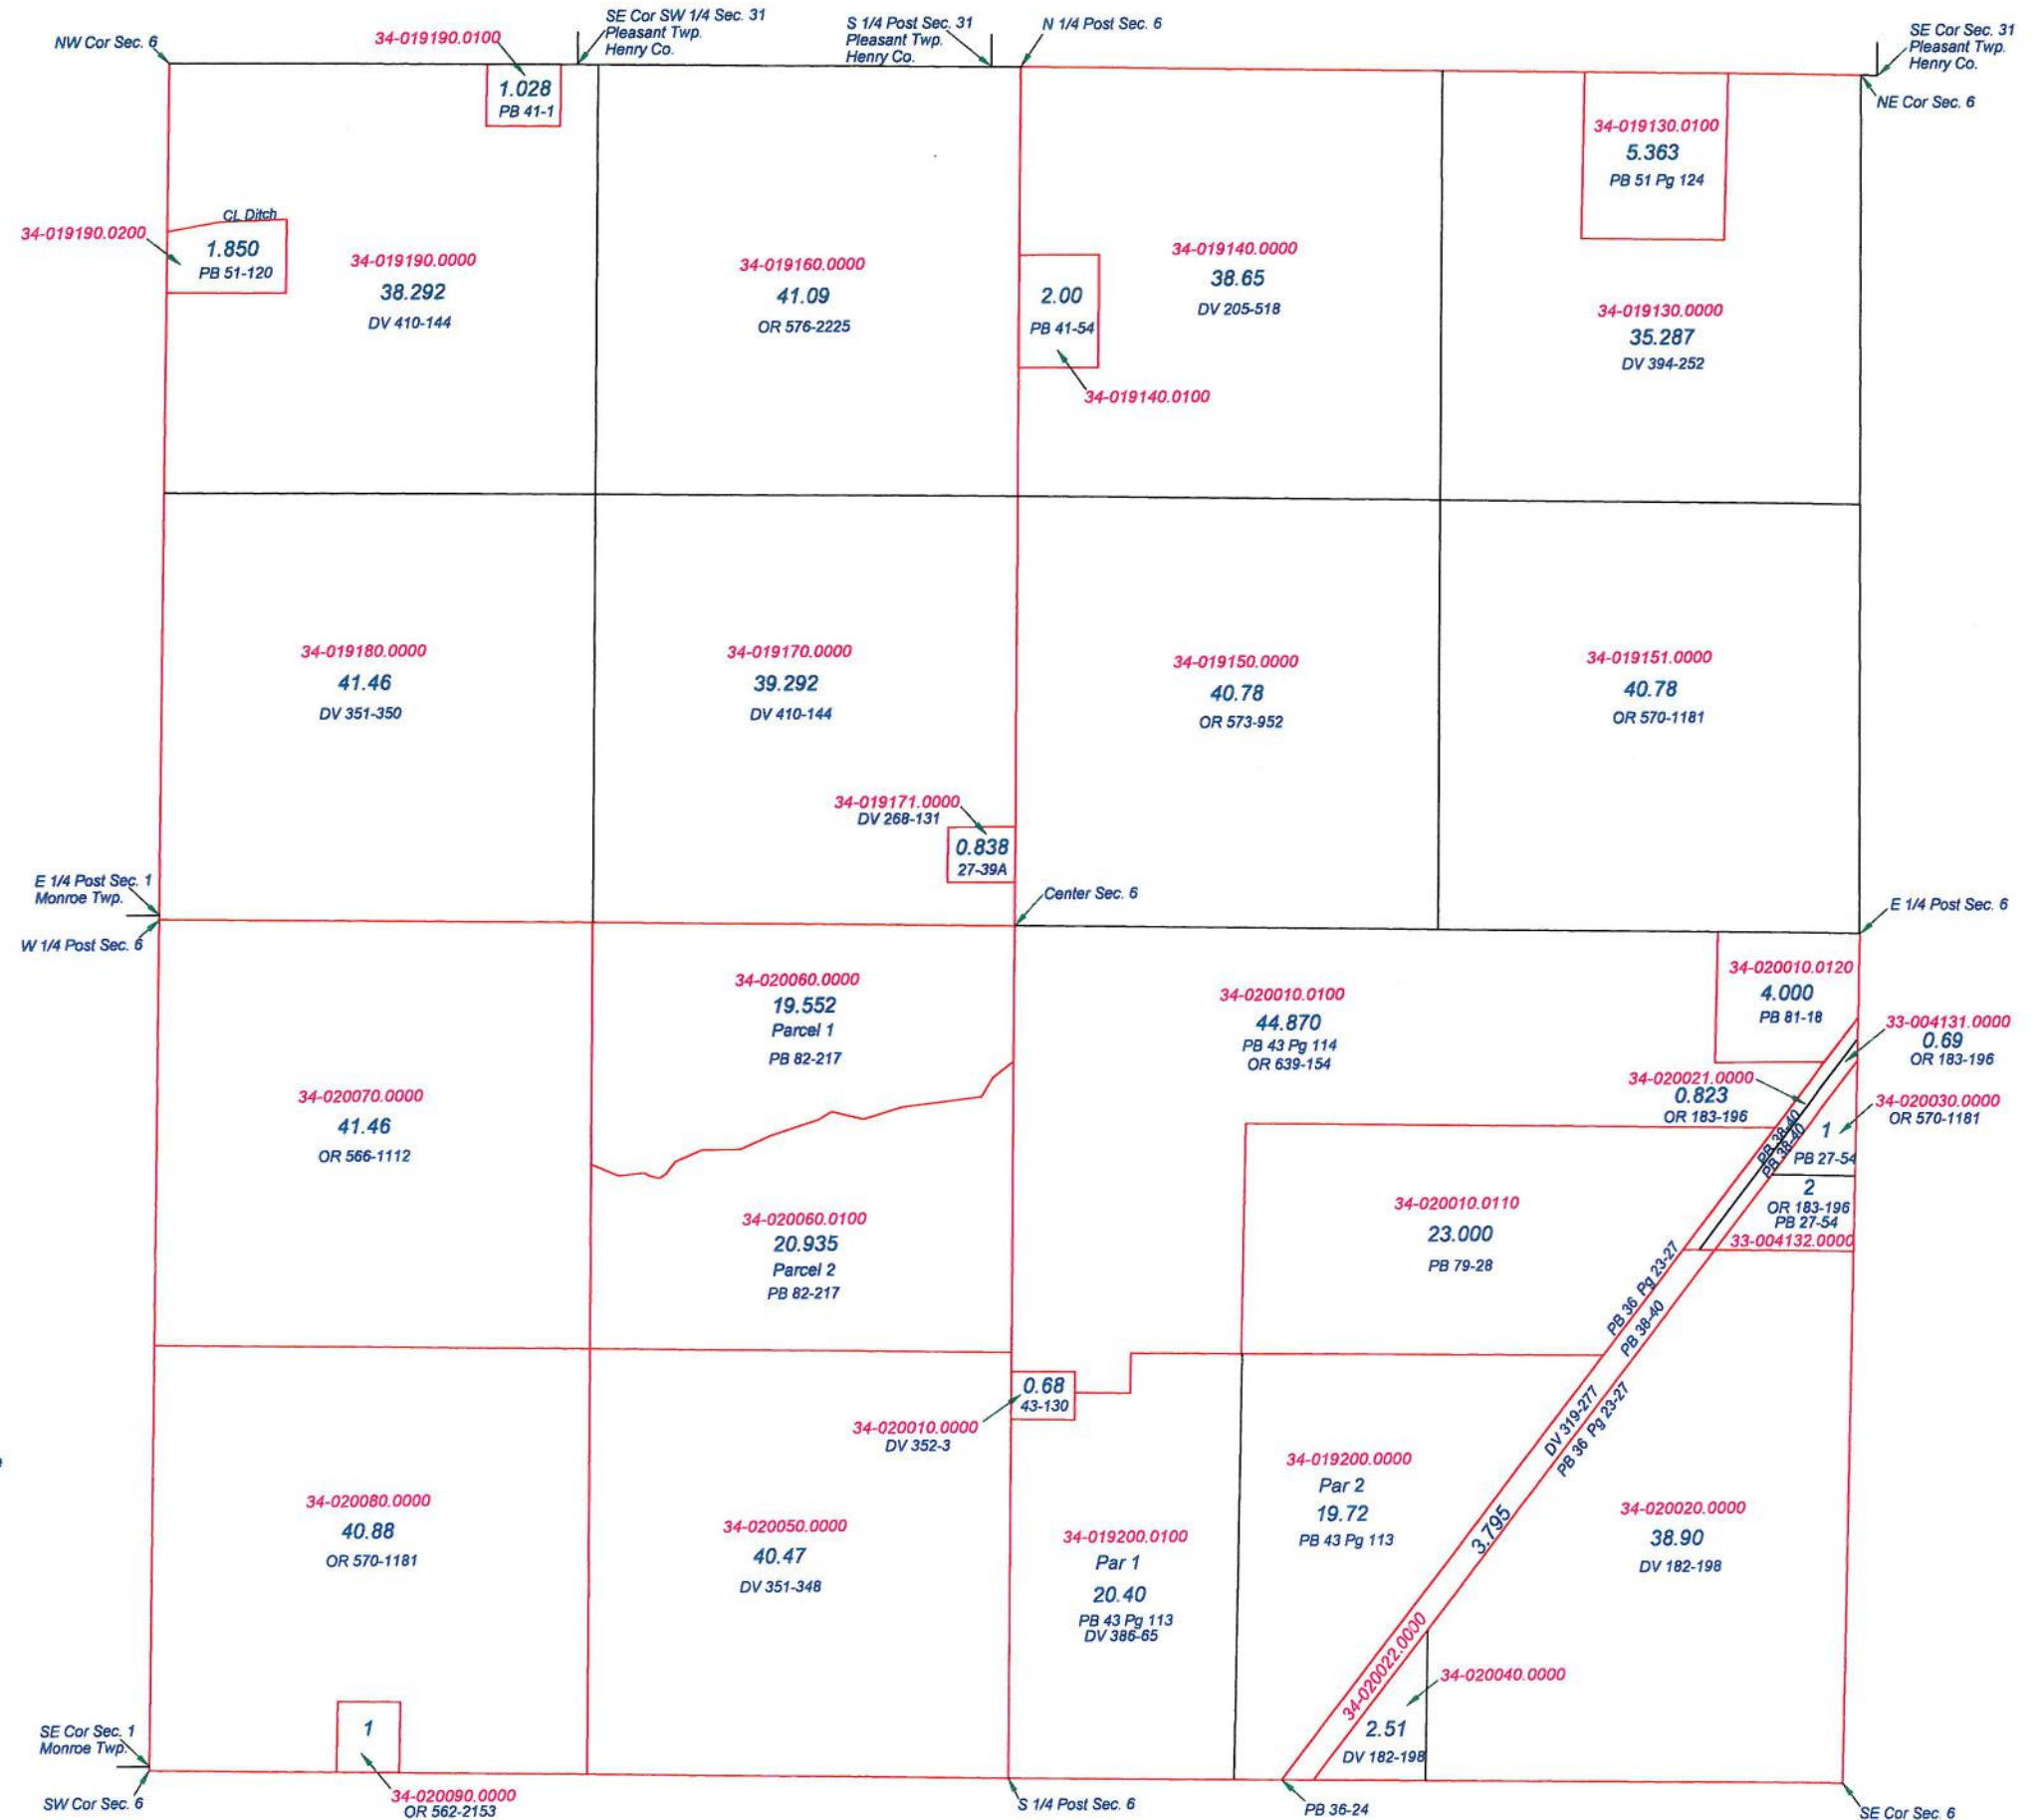

Revised 2010

**PALMER TOWNSHIP**  
T2N R6E  
SECTION 5

① Ingress/Egress Easement 0.094 Ac. PB 83-18

This is a worksheet and is for location purposes only and cannot be guaranteed for accuracy. For more exact information, please CHECK deeds and plats on file in the Putnam County Recorders Office, Ottawa, Ohio.

Revised 2015

**PALMER TOWNSHIP**

T2N R6E

SECTION 7

- ① 34-020121.0200 .09 Ac. PB 64-24 OR 348-334
- ② 34-020180.0000 1 Ac. Lot 5 DV 391-220
- ③ 34-021022.0000 0.245 Ac. PB 70-220 OR 570-1564
- ④ 34-021070.0200 Par 1 0.114 Ac. PB 48-74
- ⑤ 34-021080.0000 1.26 Ac. PB 15-41 DV 217-224 DV 70-163