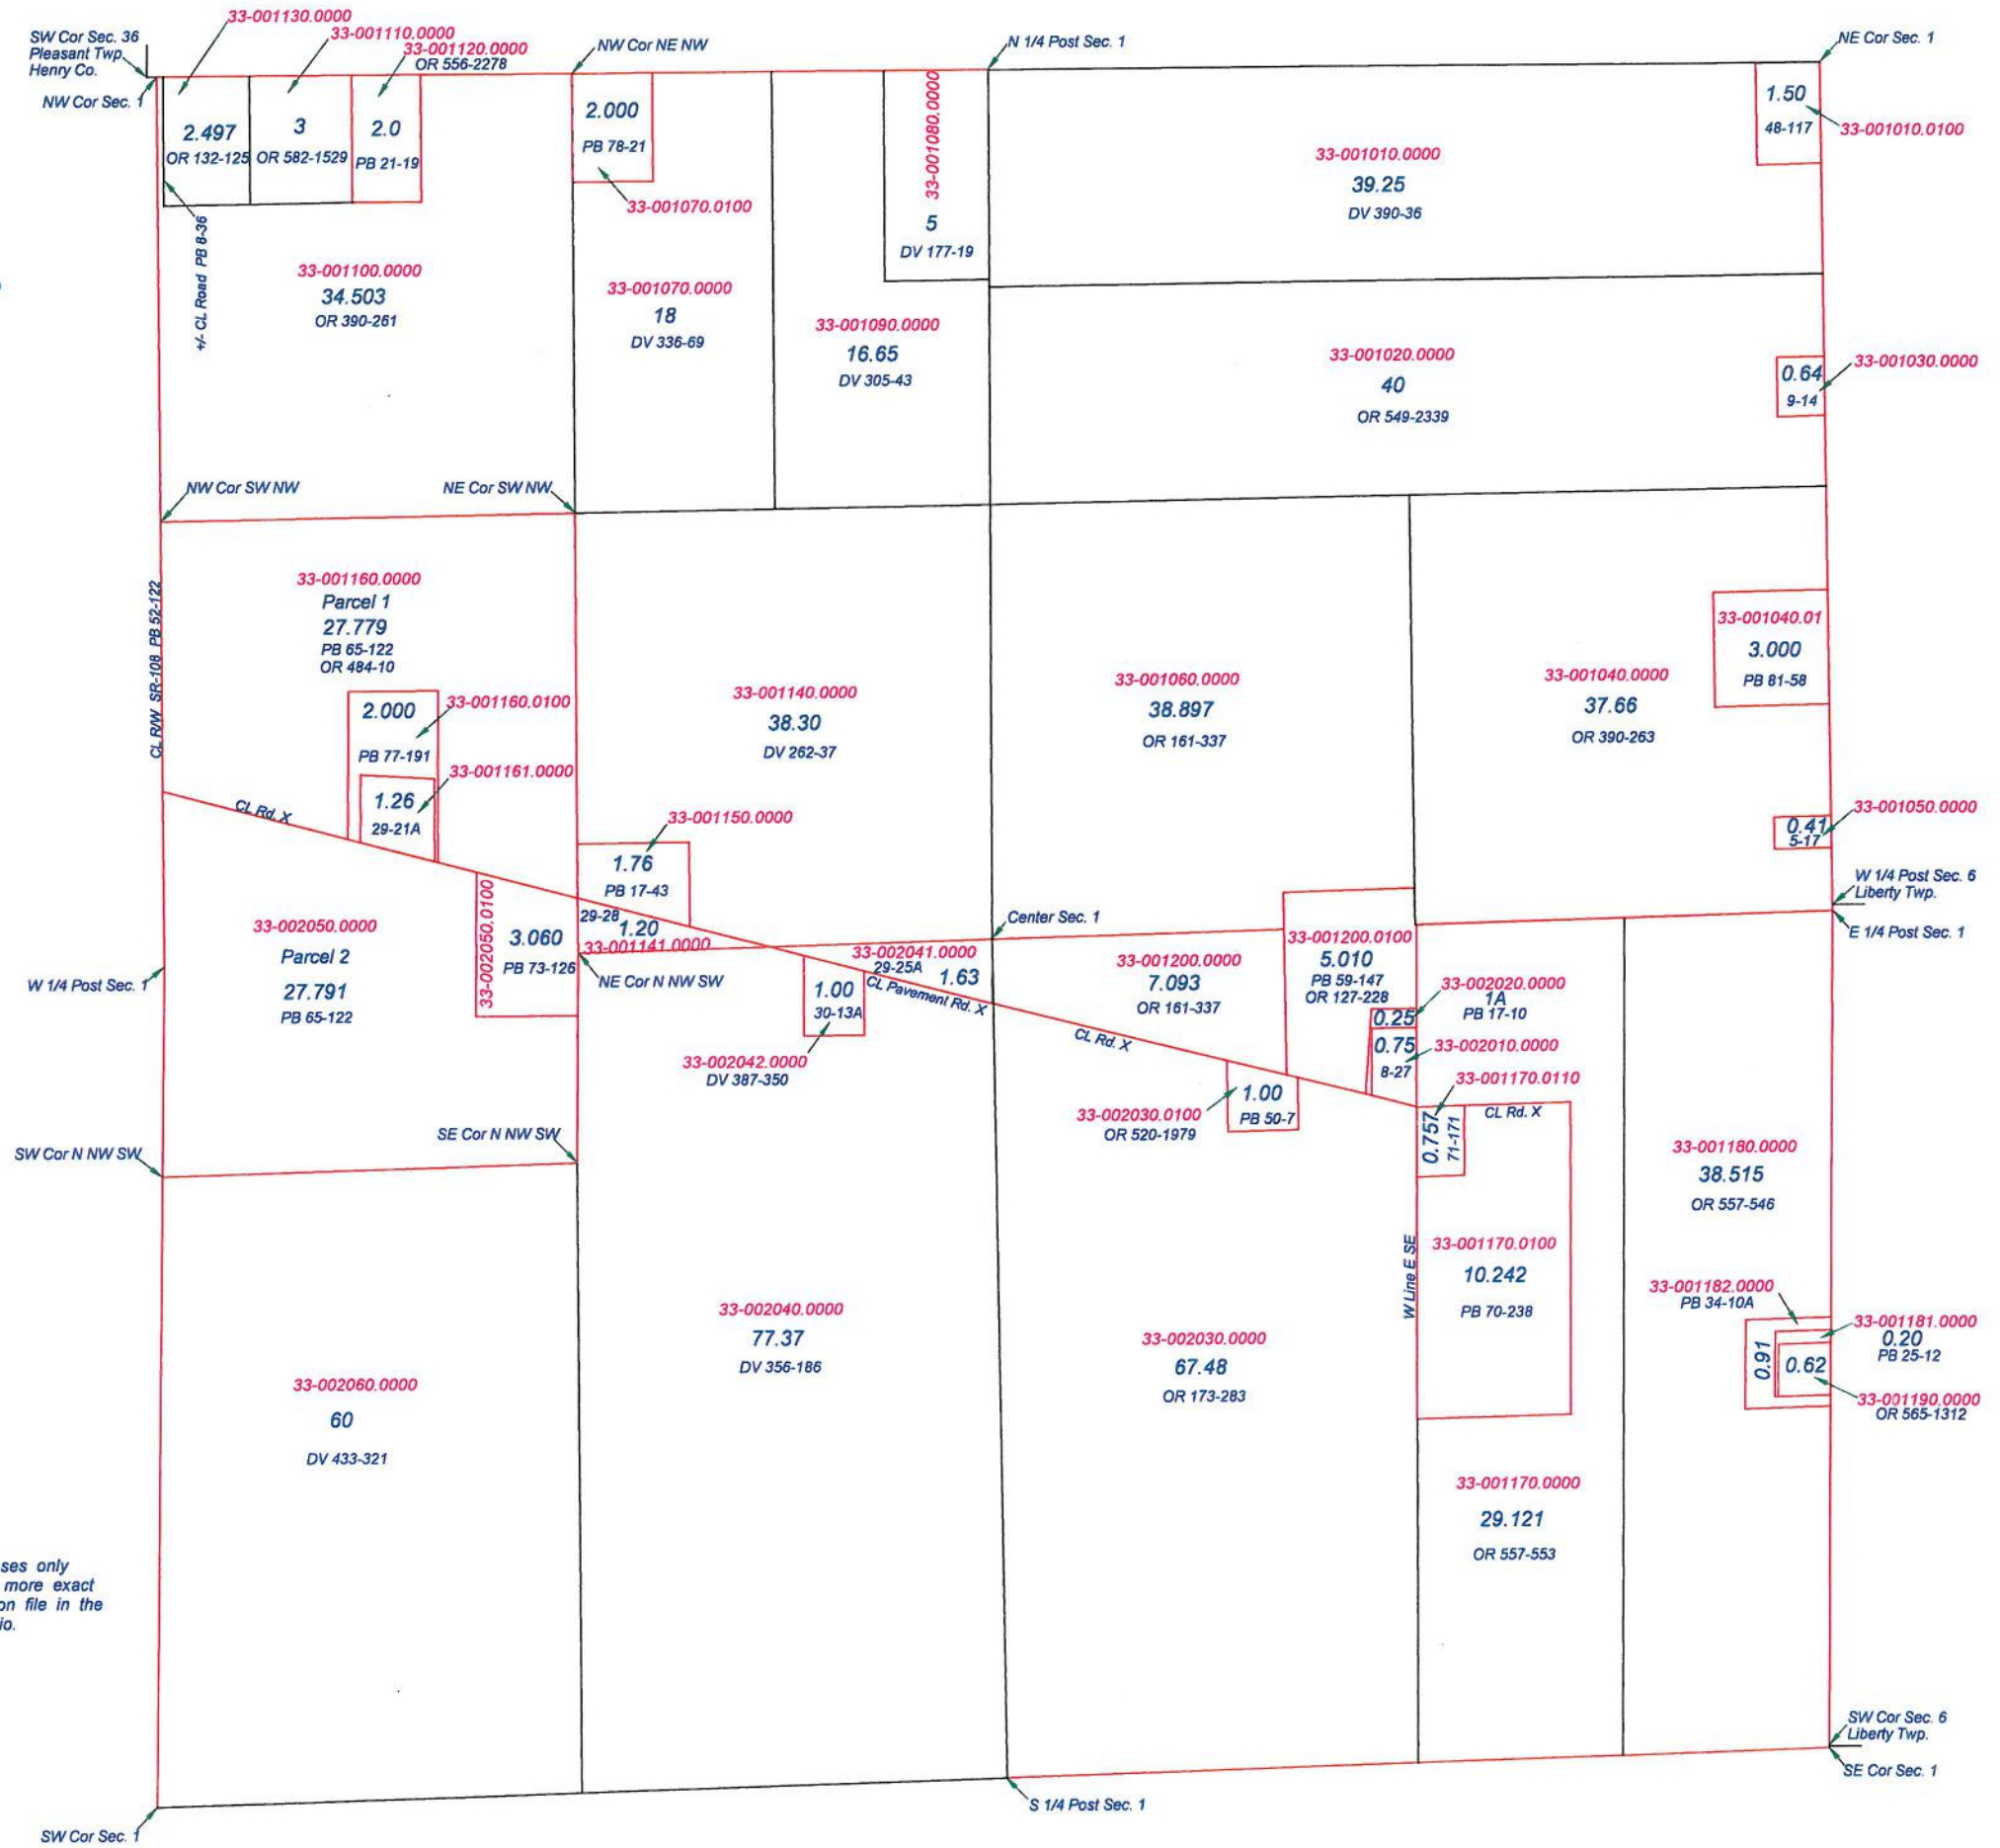

PALMER TOWNSHIP  
T2N R6E  
SECTION 1

This is a worksheet and is for location purposes only and cannot be guaranteed for accuracy. For more exact information, please CHECK deeds and plats on file in the Putnam County Recorders Office, Ottawa, Ohio.

Revised 2013

**PALMER TOWNSHIP**  
T2N R6E  
SECTION 2

*This is a worksheet and is for location purposes only and cannot be guaranteed for accuracy. For more exact information, please CHECK deeds and plats on file in the Putnam County Recorders Office, Ottawa, Ohio.*

Revised 2010

**PALMER TOWNSHIP**  
T2N R6E  
SECTION 5

① Ingress/Egress Easement 0.094 Ac. PB 83-18

This is a worksheet and is for location purposes only and cannot be guaranteed for accuracy. For more exact information, please CHECK deeds and plats on file in the Putnam County Recorders Office, Ottawa, Ohio.

Revised 2015

**PALMER TOWNSHIP**

T2N R6E

SECTION 7

- ① 34-020121.0200 .09 Ac. PB 64-24 OR 348-334
- ② 34-020180.0000 1 Ac. Lot 5 DV 391-220
- ③ 34-021022.0000 0.245 Ac. PB 70-220 OR 570-1564
- ④ 34-021070.0200 Par 1 0.114 Ac. PB 48-74
- ⑤ 34-021080.0000 1.26 Ac. PB 15-41 DV 217-224 DV 70-163