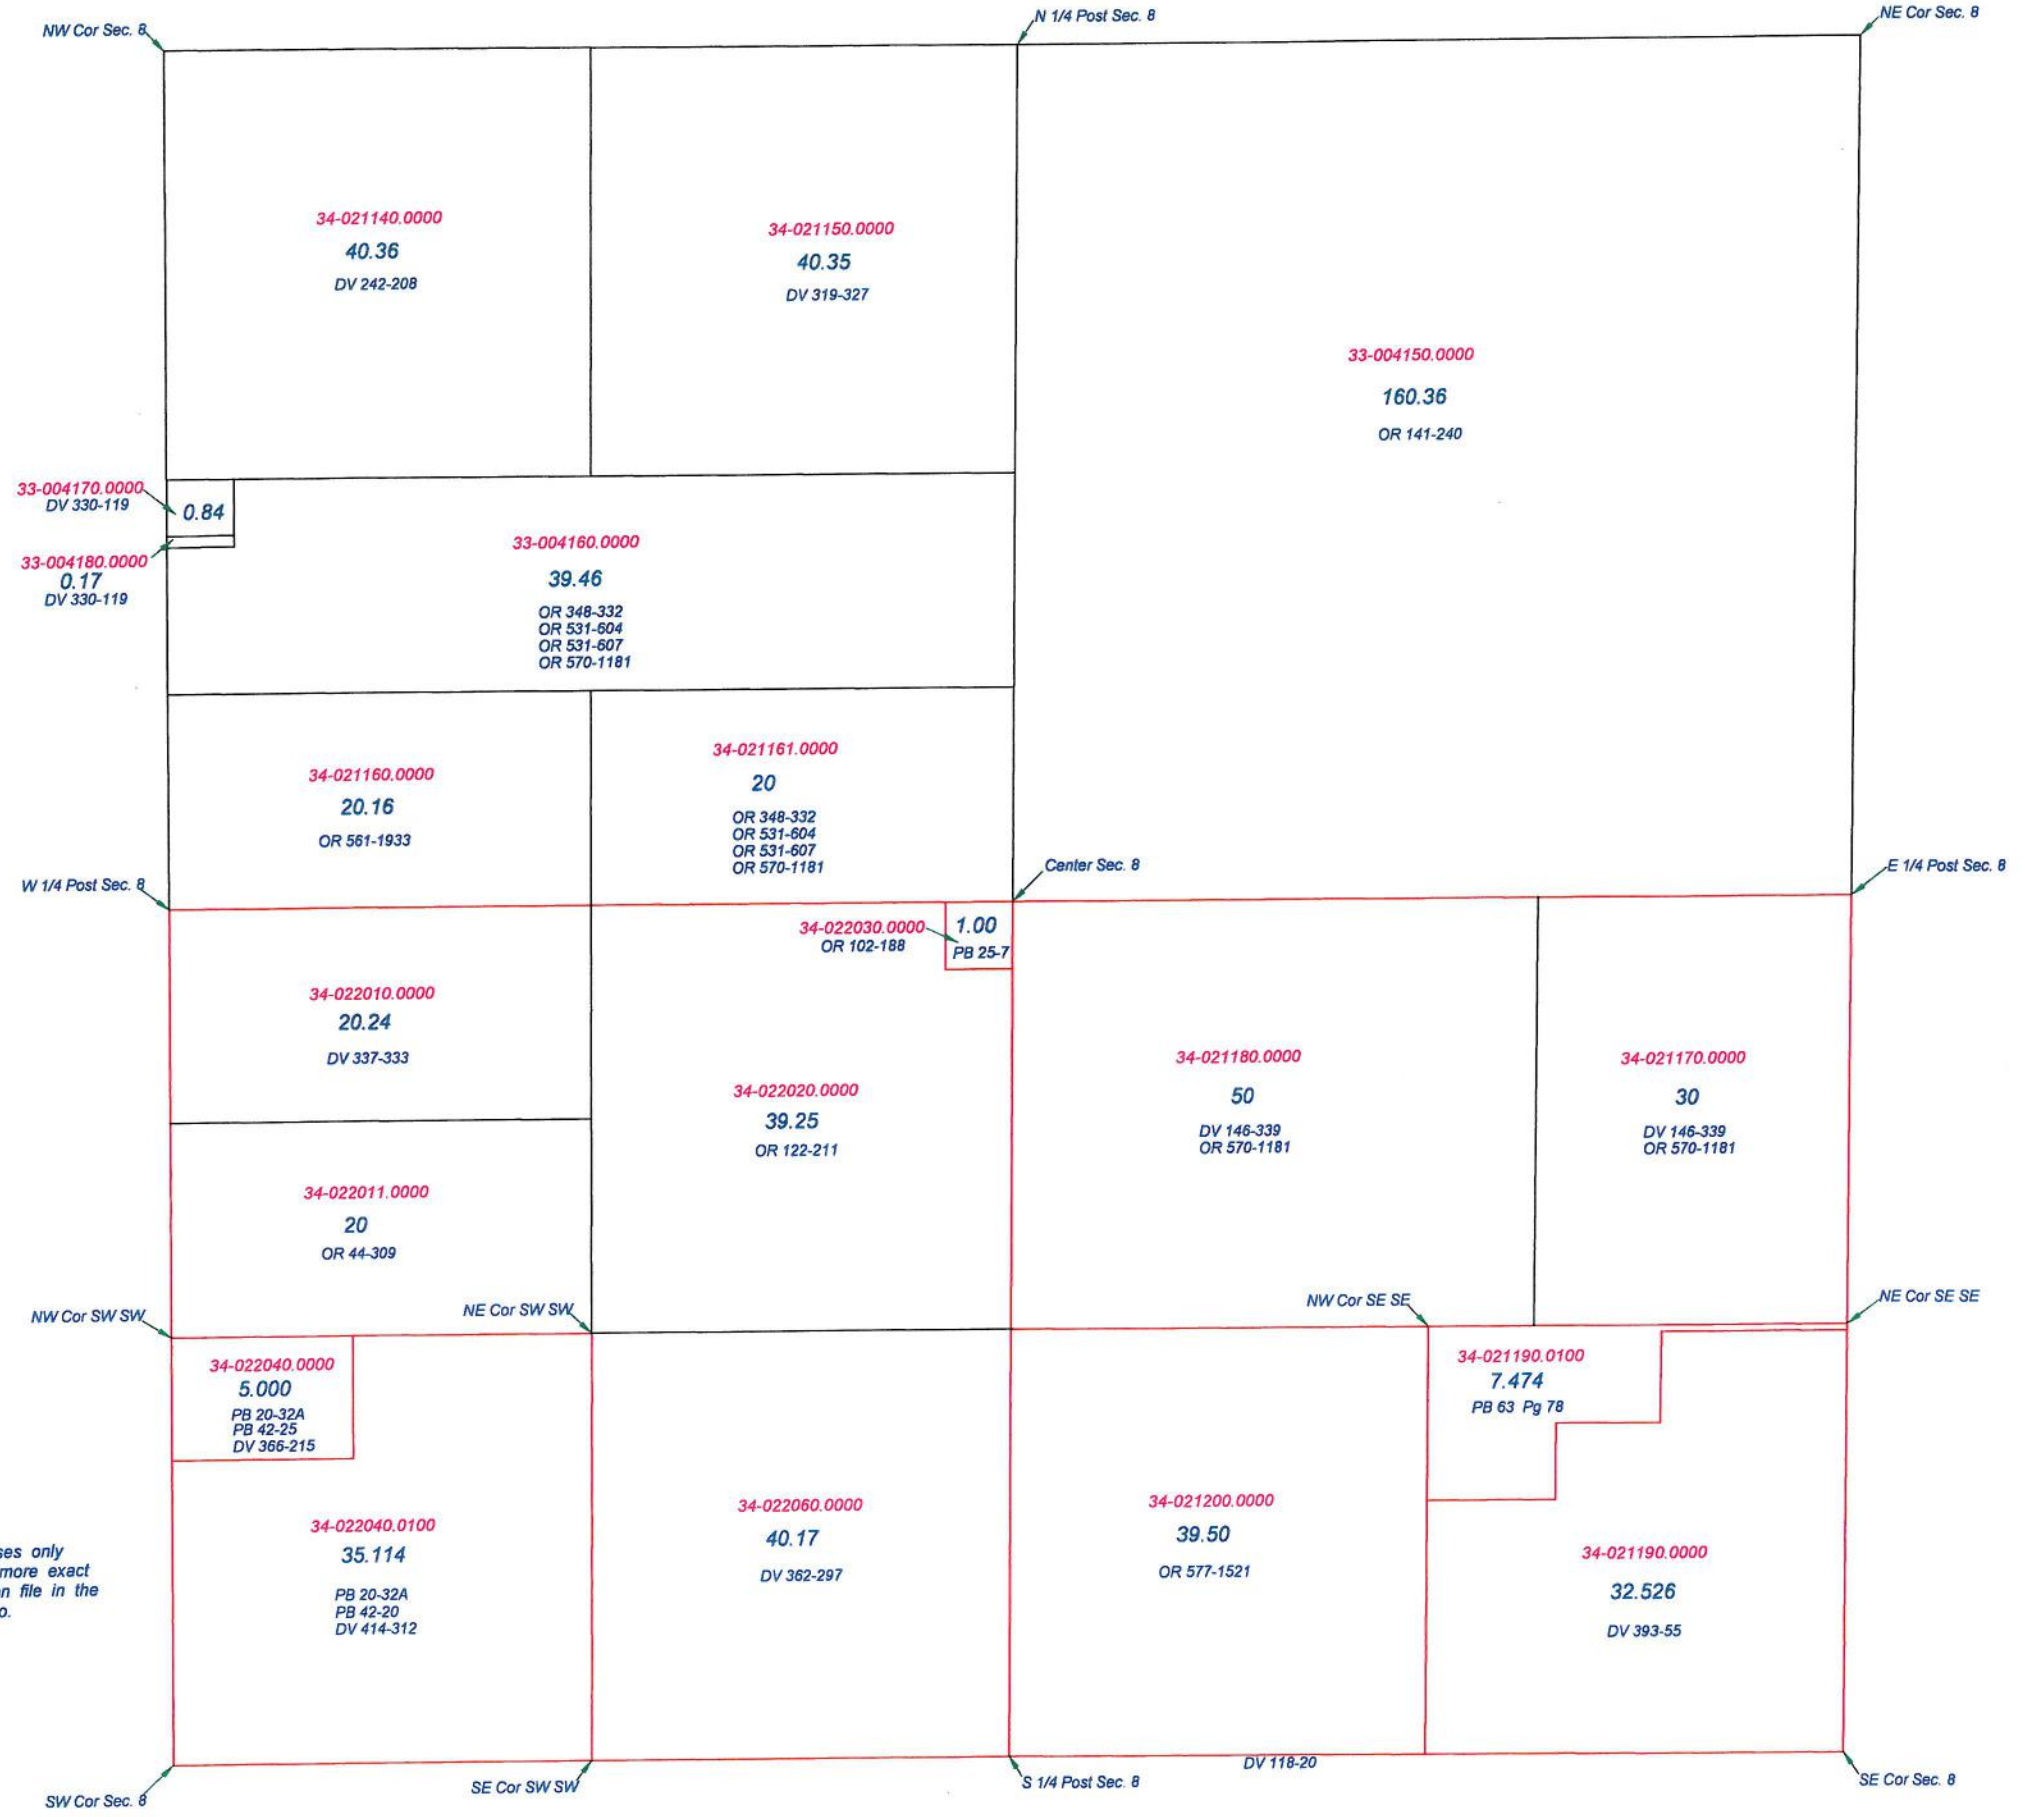

PALMER TOWNSHIP

T 2 N R 6 E

SECTION 8

This is a worksheet and is for location purposes only and cannot be guaranteed for accuracy. For more exact information, please CHECK deeds and plats on file in the Putnam County Recorders Office, Ottawa, Ohio.

Revised 2009