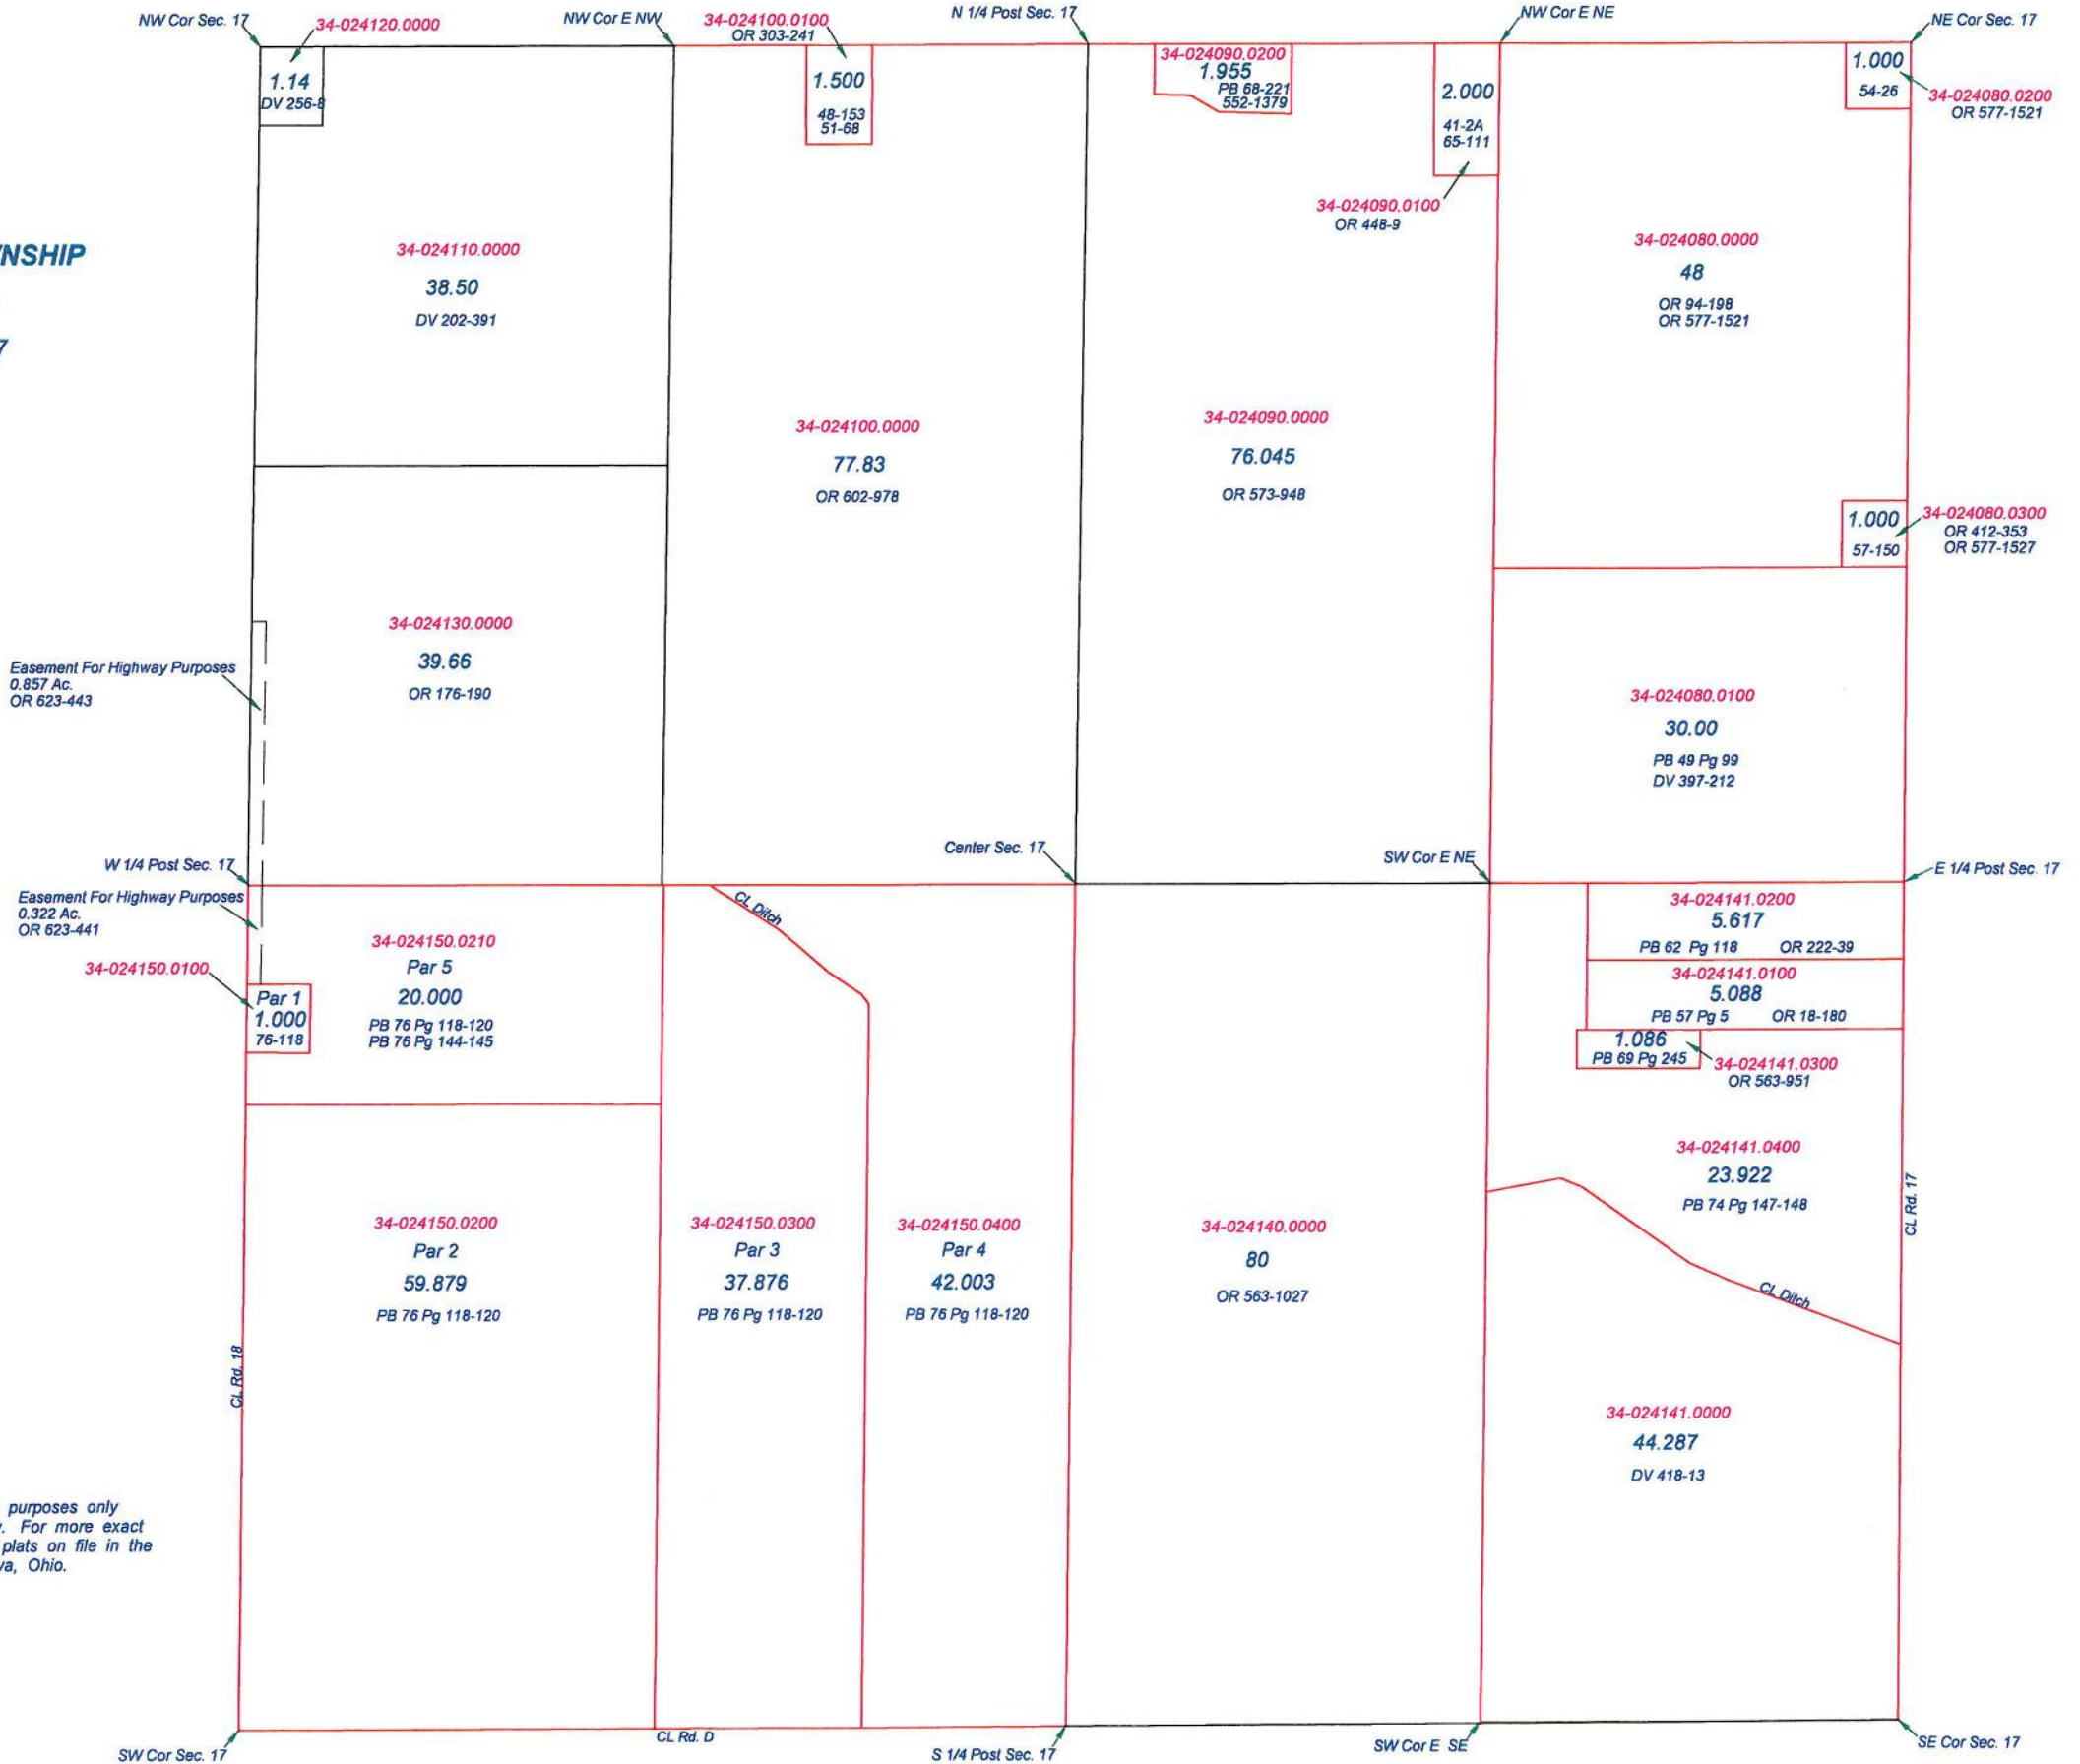

PALMER TOWNSHIP
T 2 N R 6 E
SECTION 17

This is a worksheet and is for location purposes only and cannot be guaranteed for accuracy. For more exact information, please CHECK deeds and plats on file in the Putnam County Recorders Office, Ottawa, Ohio.

Revised 2011