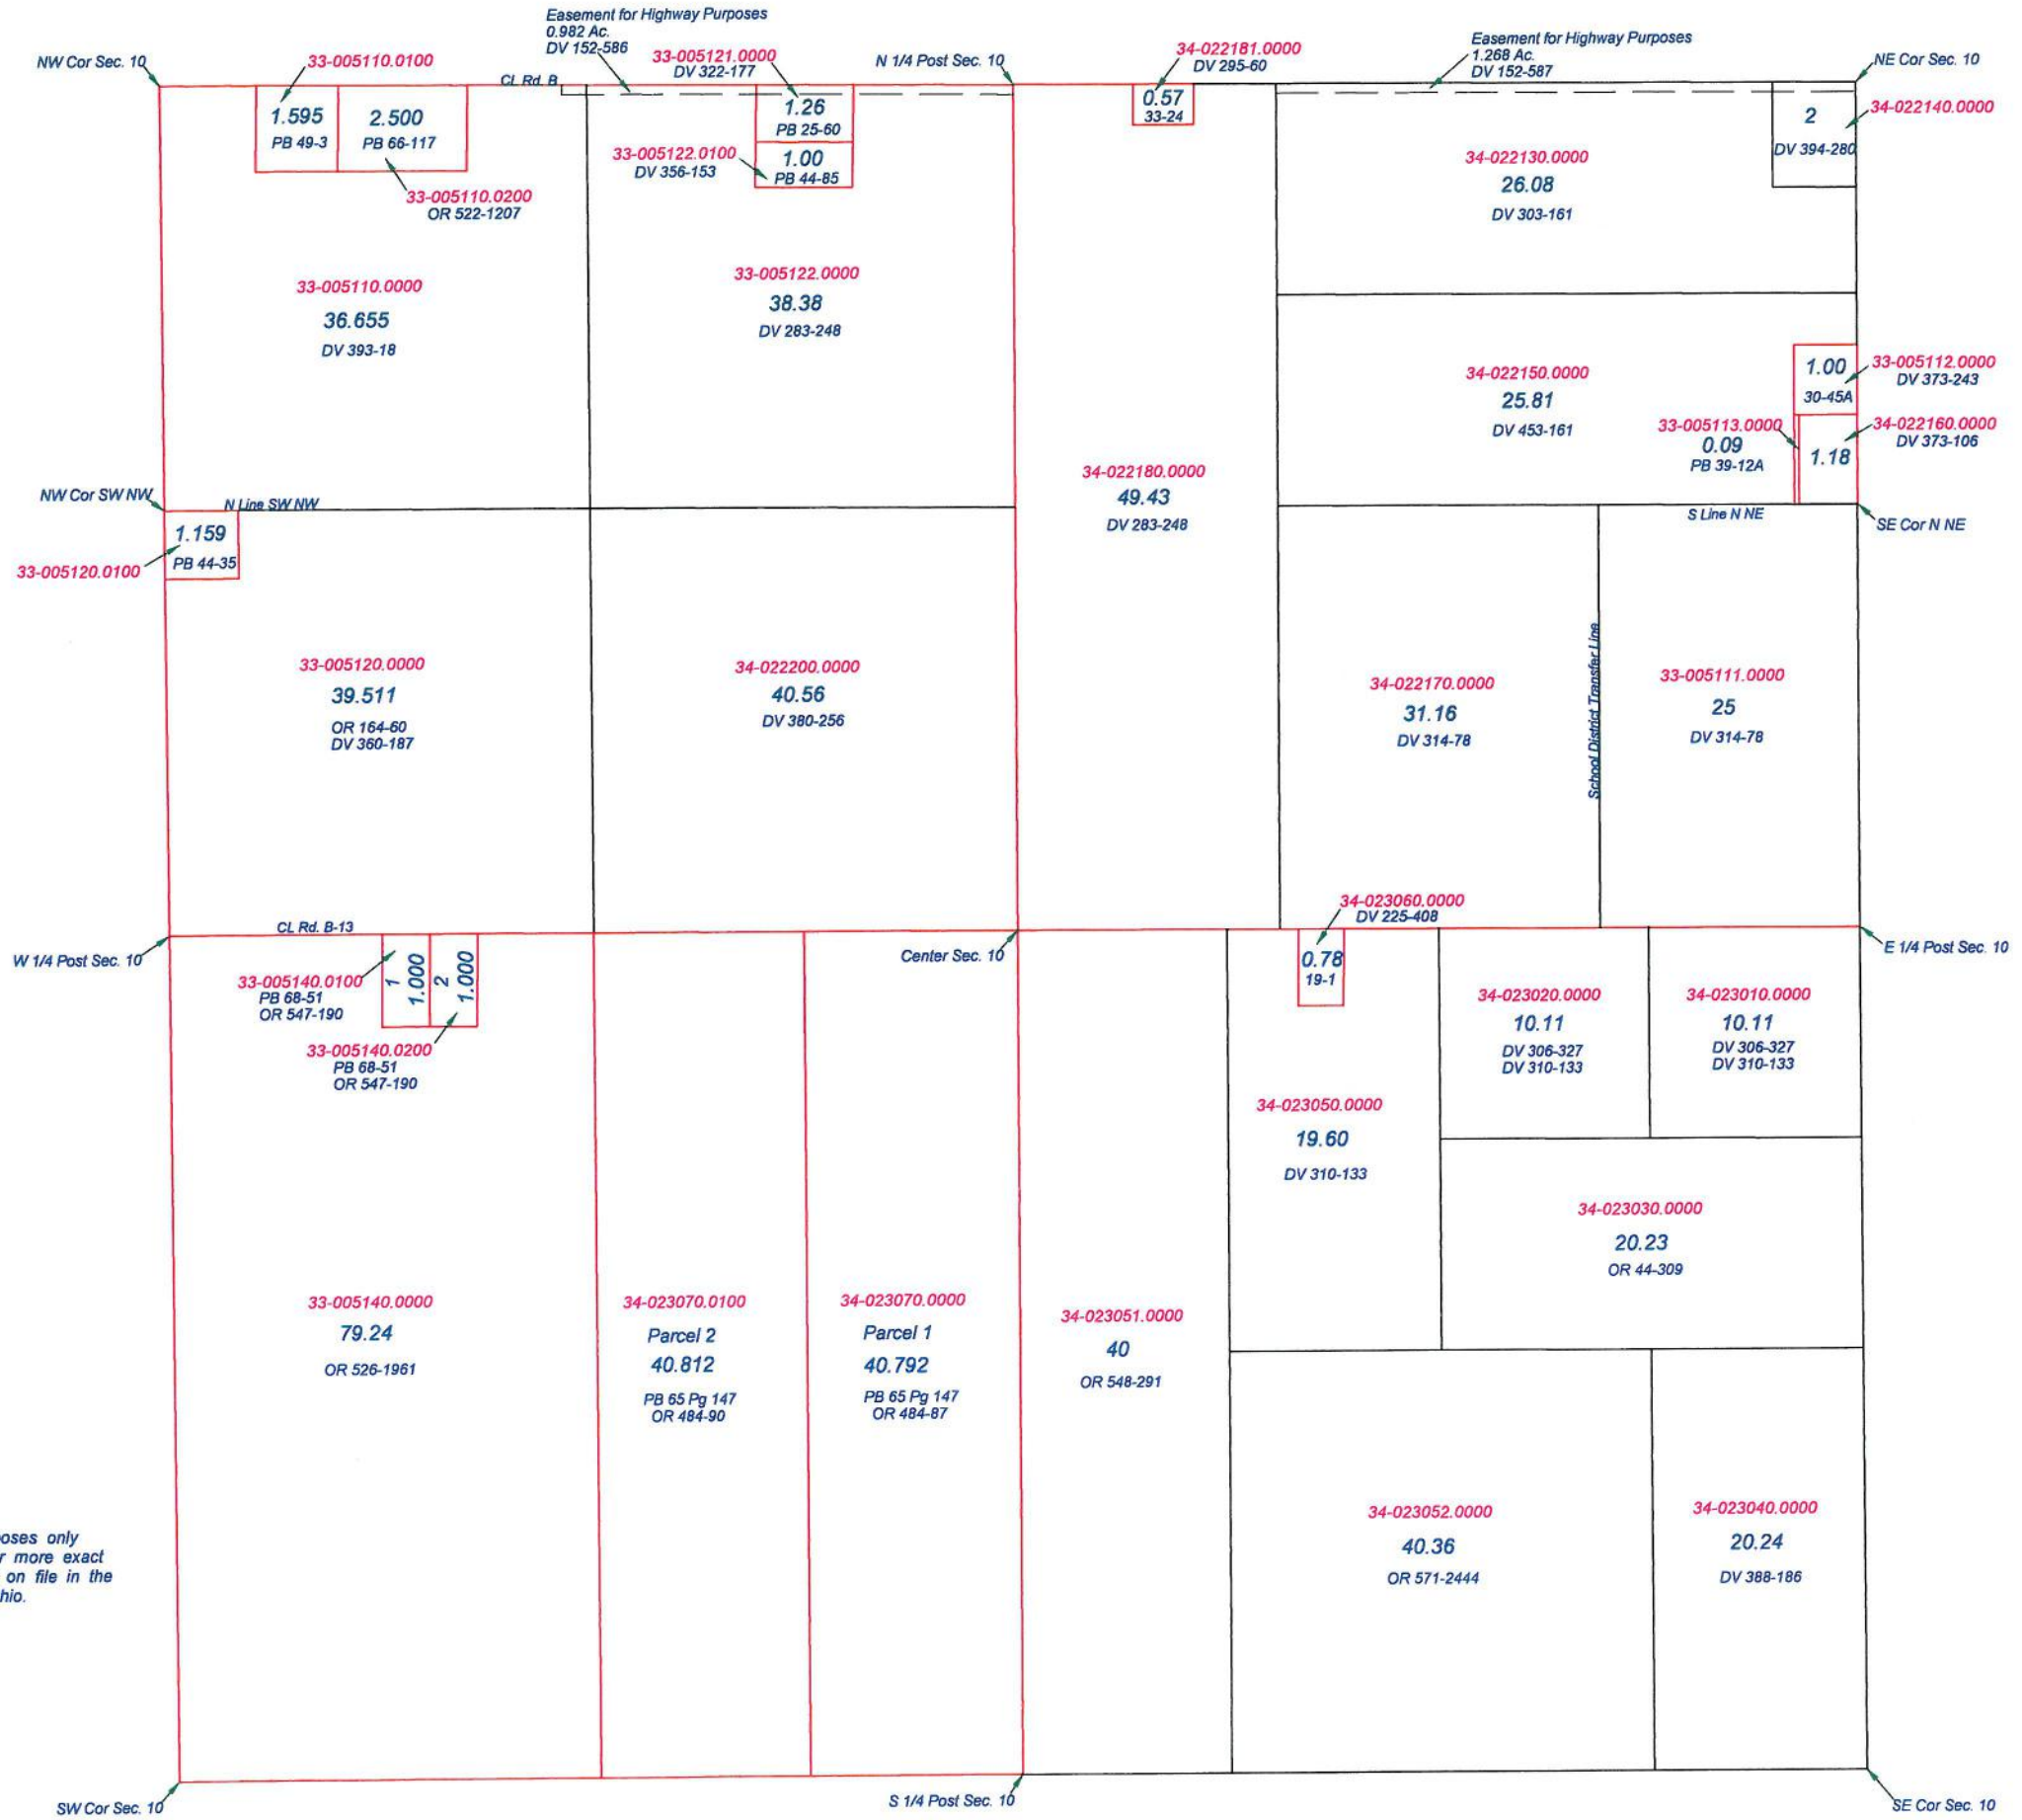

PALMER TOWNSHIP
T2N R6E
SECTION 10

This is a worksheet and is for location purposes only and cannot be guaranteed for accuracy. For more exact information, please CHECK deeds and plats on file in the Putnam County Recorders Office, Ottawa, Ohio.

Revised 2009