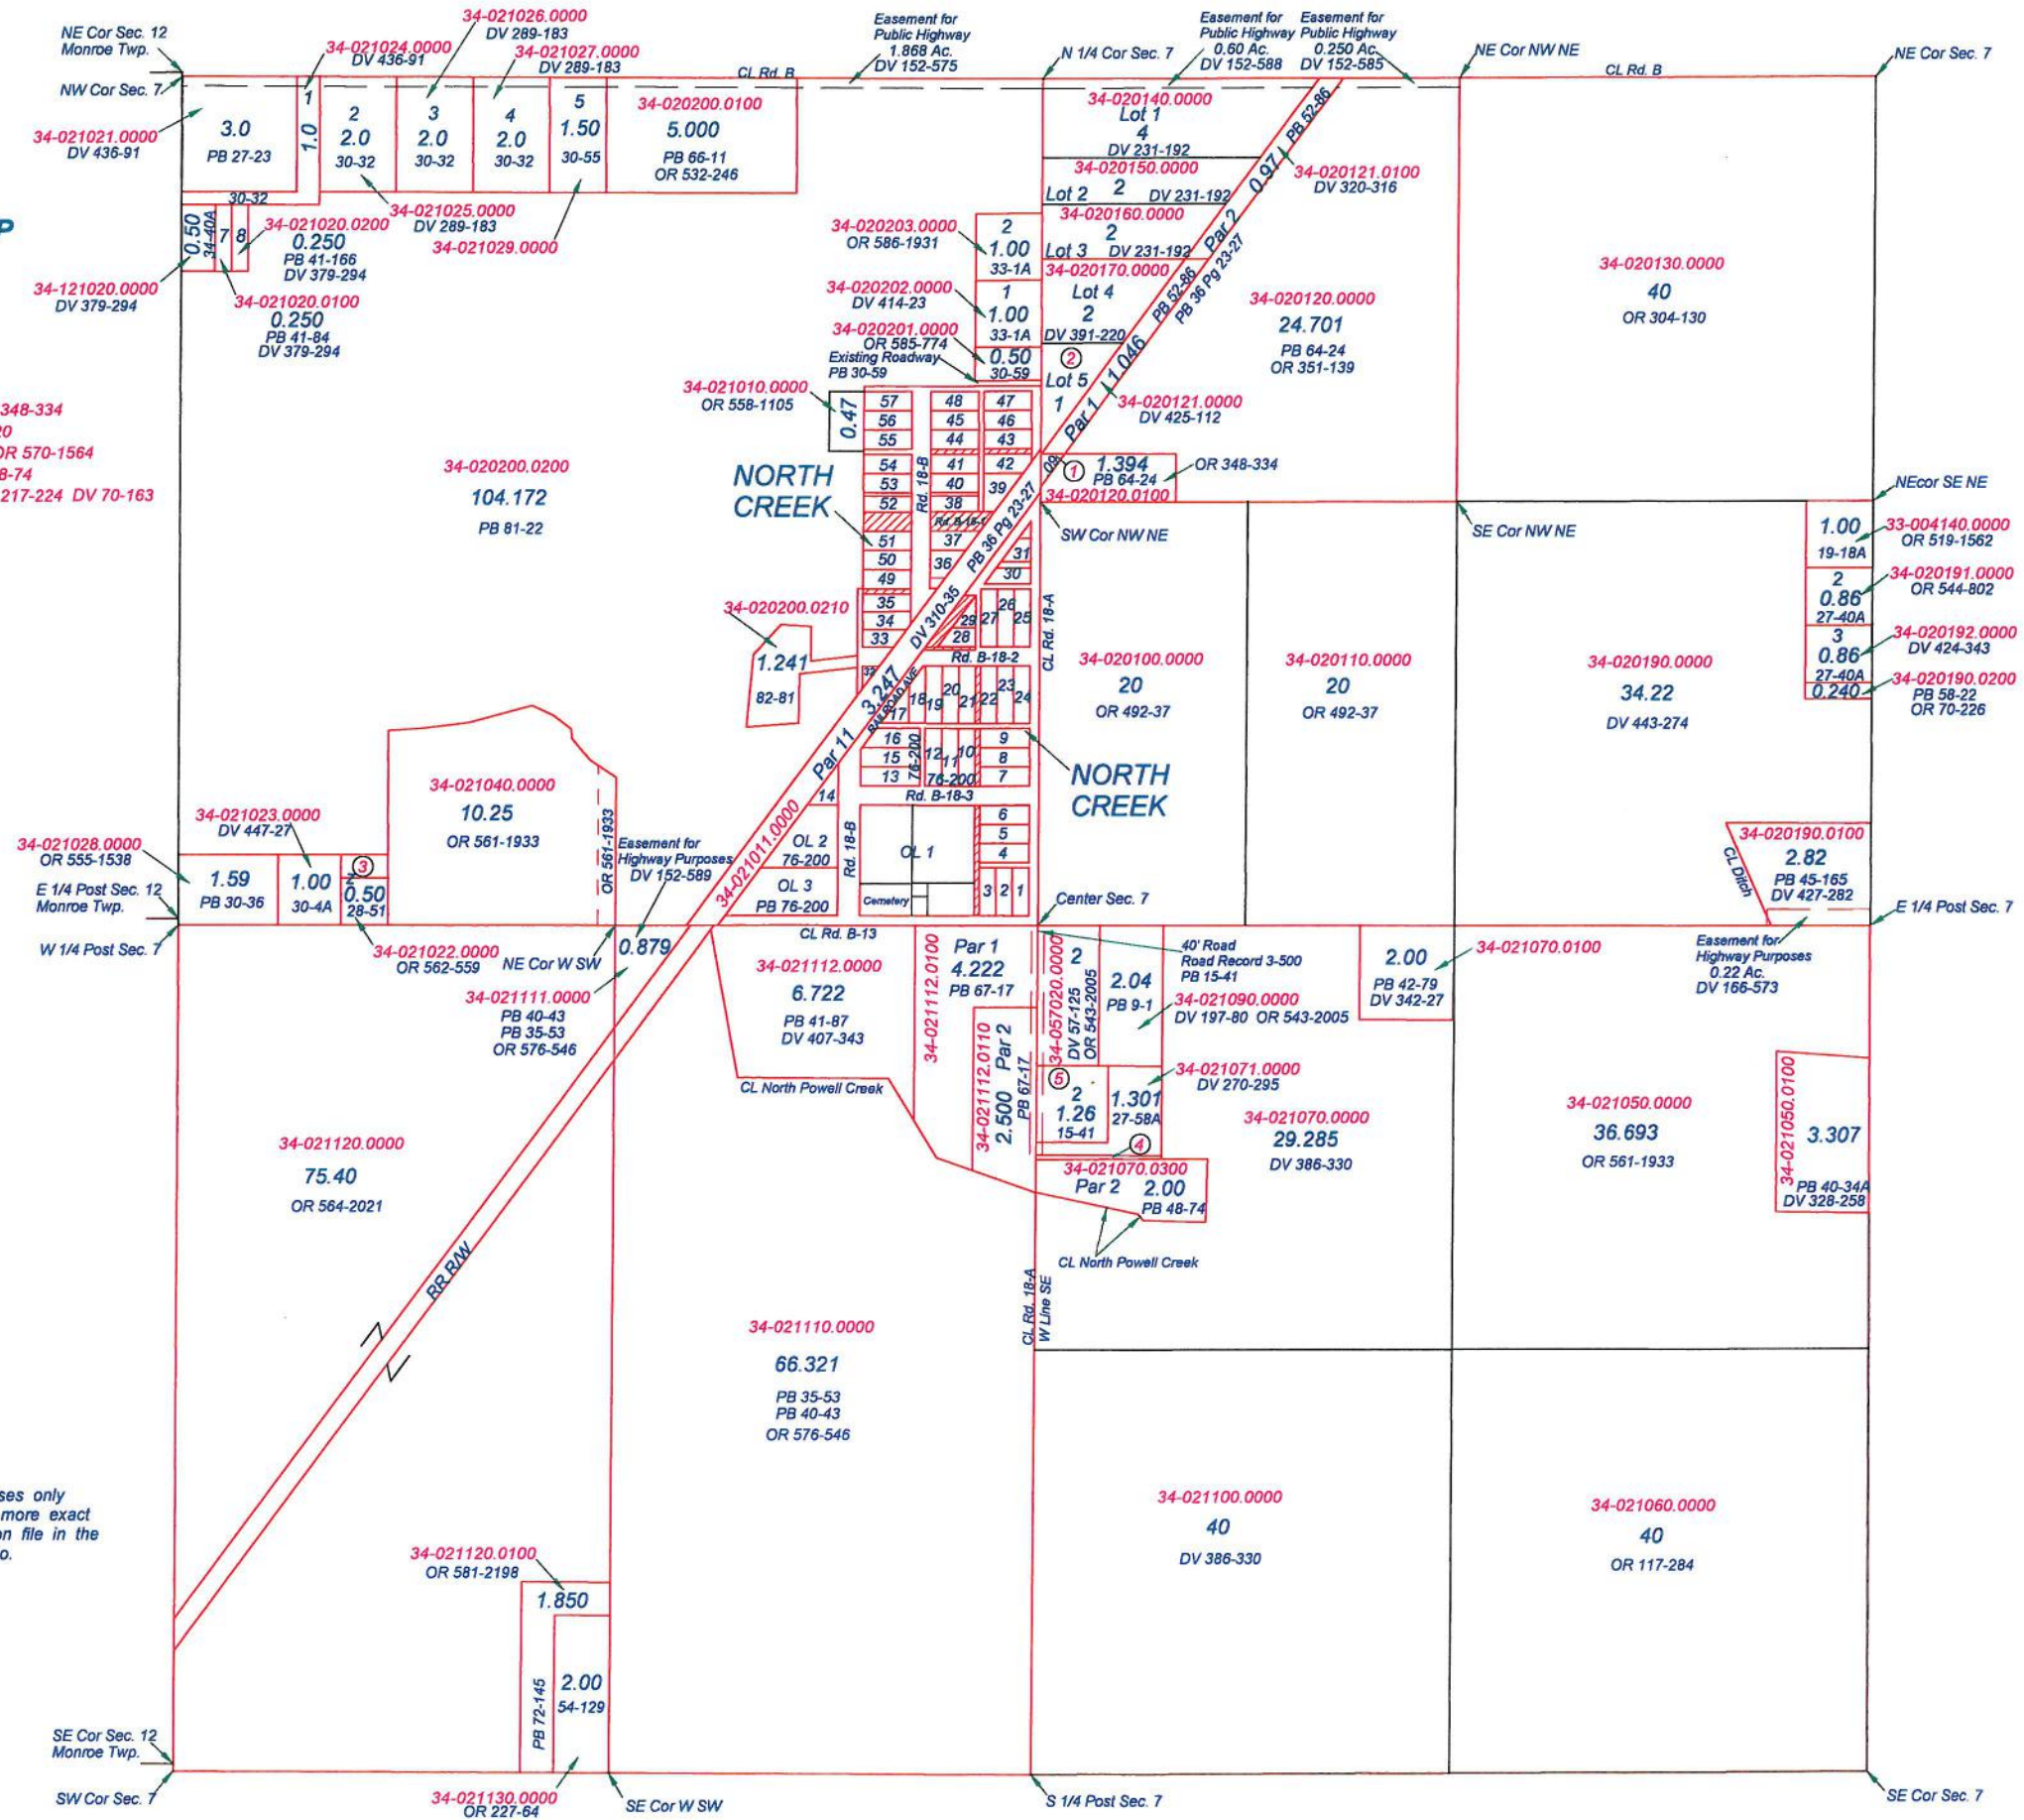

PALMER TOWNSHIP

T2N R6E

SECTION 7

- ① 34-020121.0200 .09 Ac. PB 64-24 OR 348-334
- ② 34-020180.0000 1 Ac. Lot 5 DV 391-220
- ③ 34-021022.0000 0.245 Ac. PB 70-220 OR 570-1564
- ④ 34-021070.0200 Par 1 0.114 Ac. PB 48-74
- ⑤ 34-021080.0000 1.26 Ac. PB 15-41 DV 217-224 DV 70-163

This is a worksheet and is for location purposes only and cannot be guaranteed for accuracy. For more exact information, please CHECK deeds and plats on file in the Putnam County Recorders Office, Ottawa, Ohio.

Revised 2014