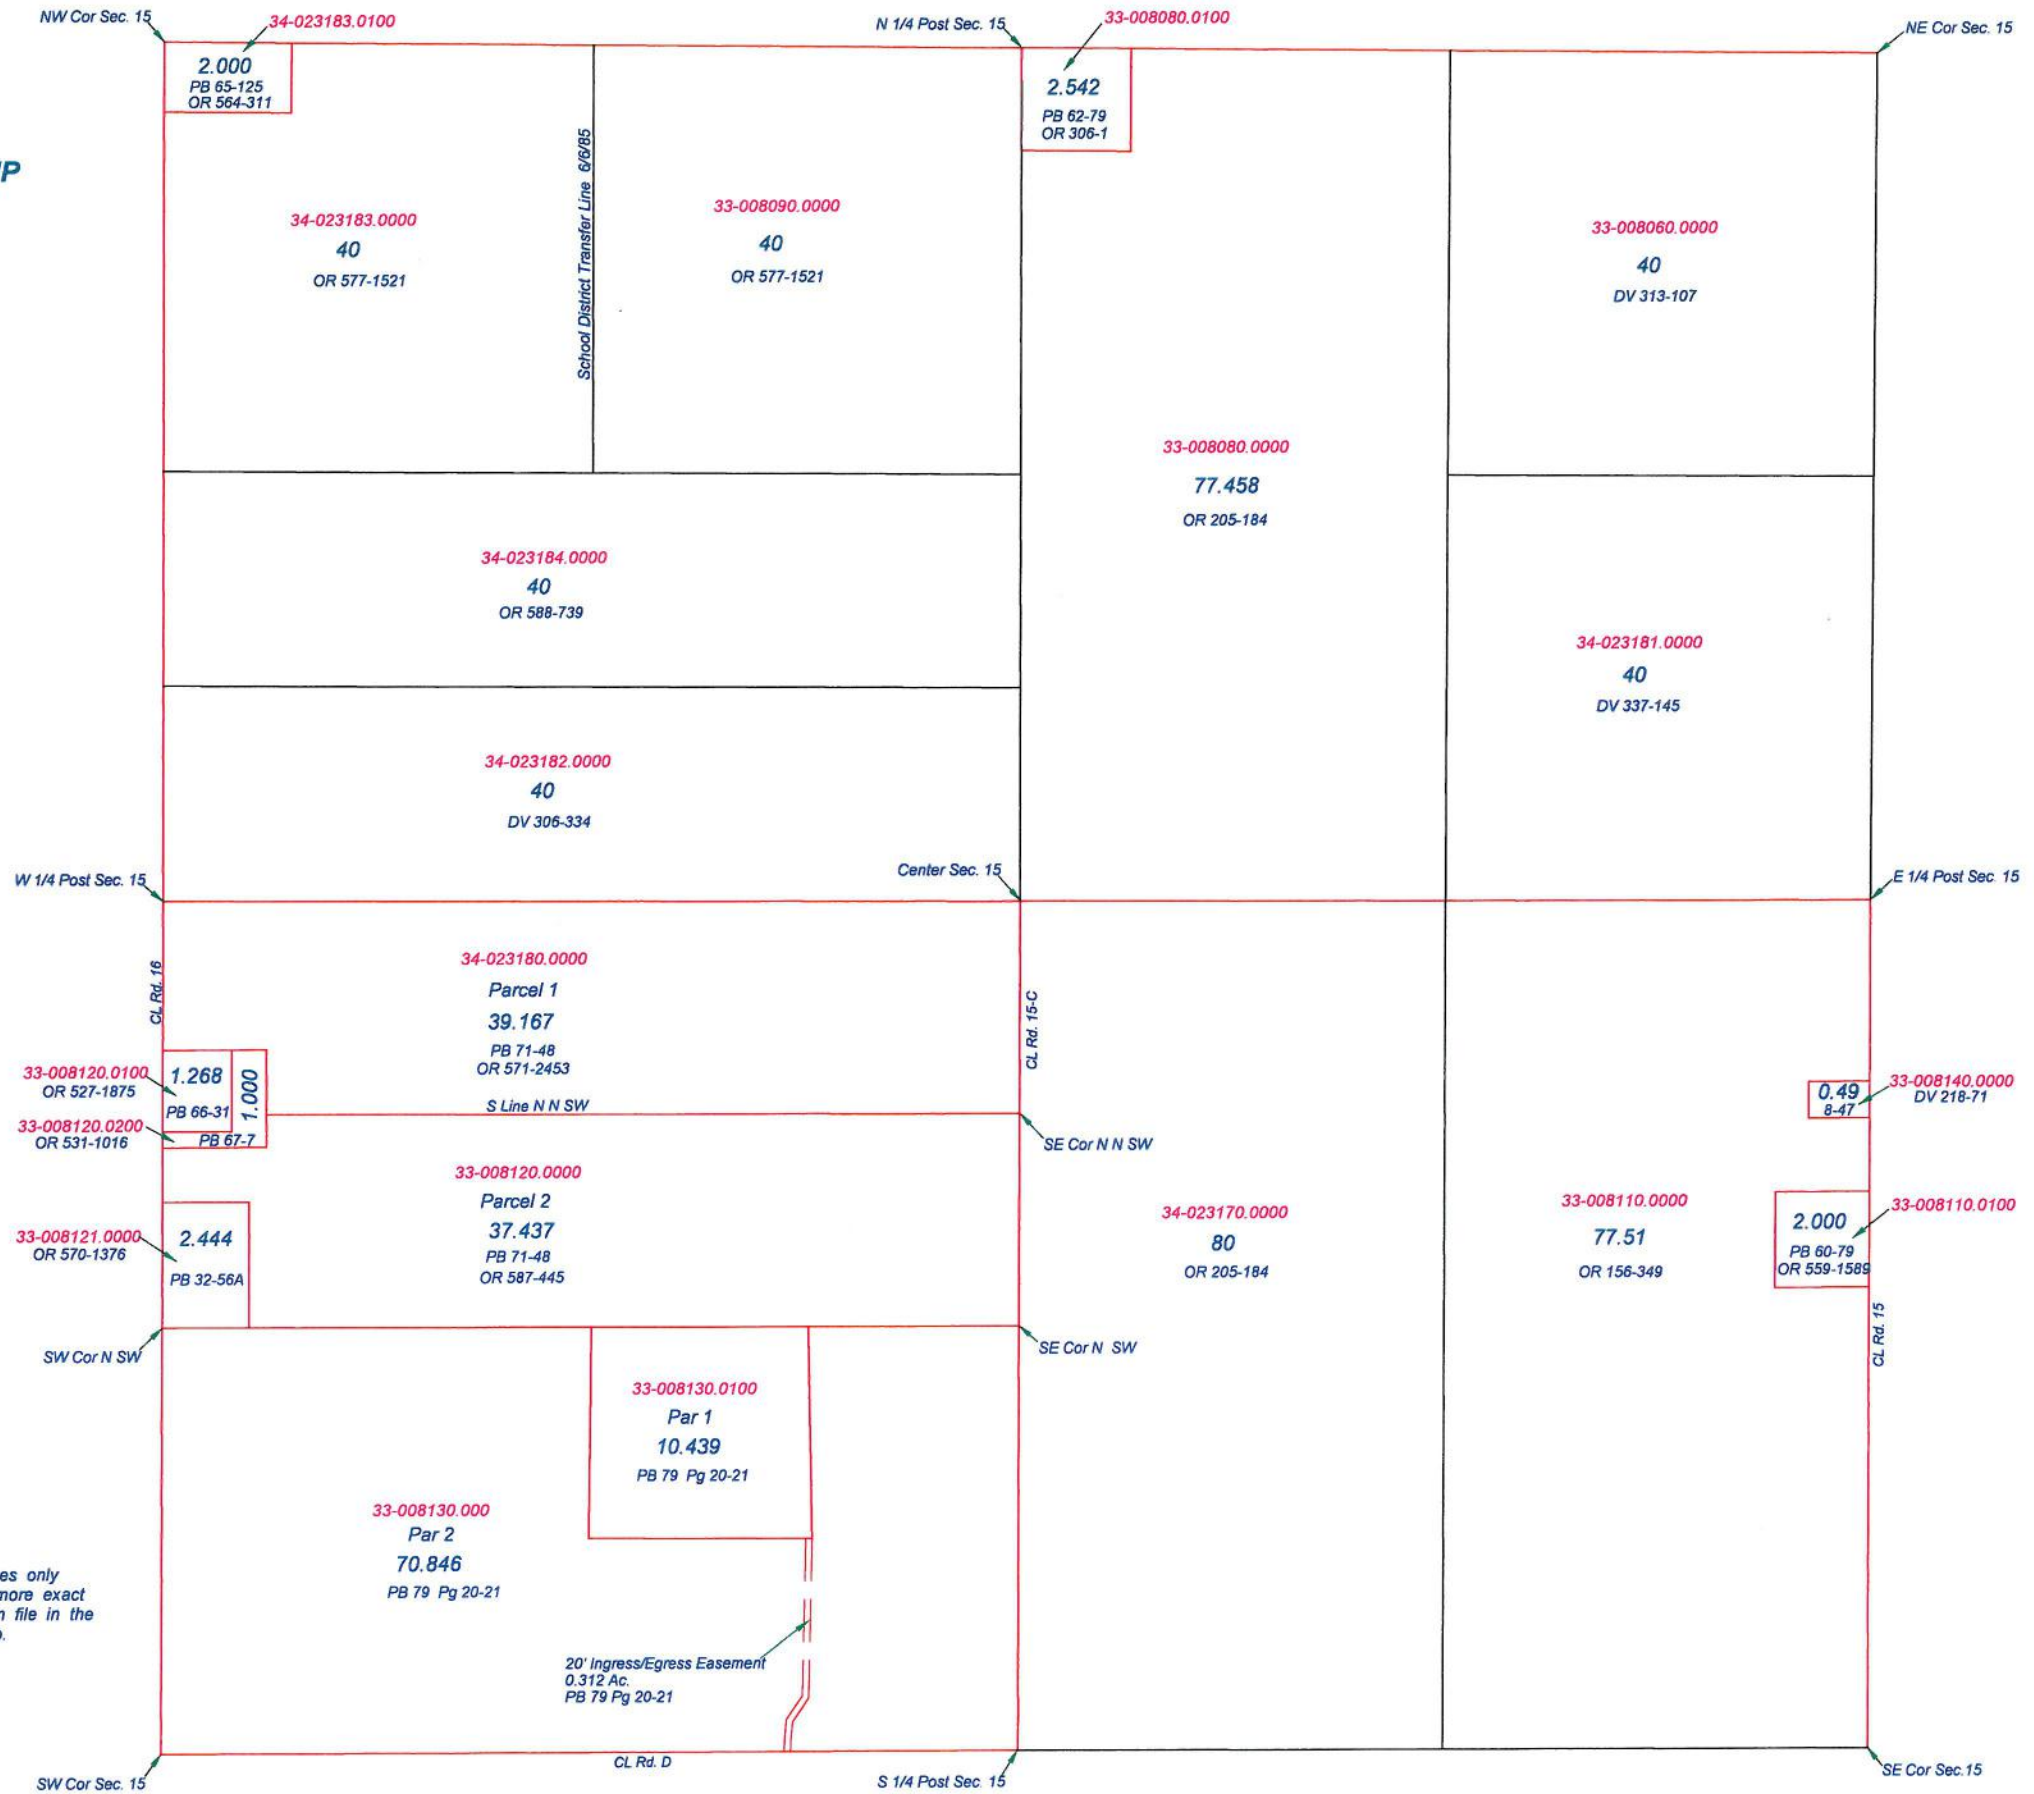

PALMER TOWNSHIP
T 2 N R 6 E
SECTION 15

This is a worksheet and is for location purposes only and cannot be guaranteed for accuracy. For more exact information, please CHECK deeds and plats on file in the Putnam County Recorders Office, Ottawa, Ohio.

Revised 2012