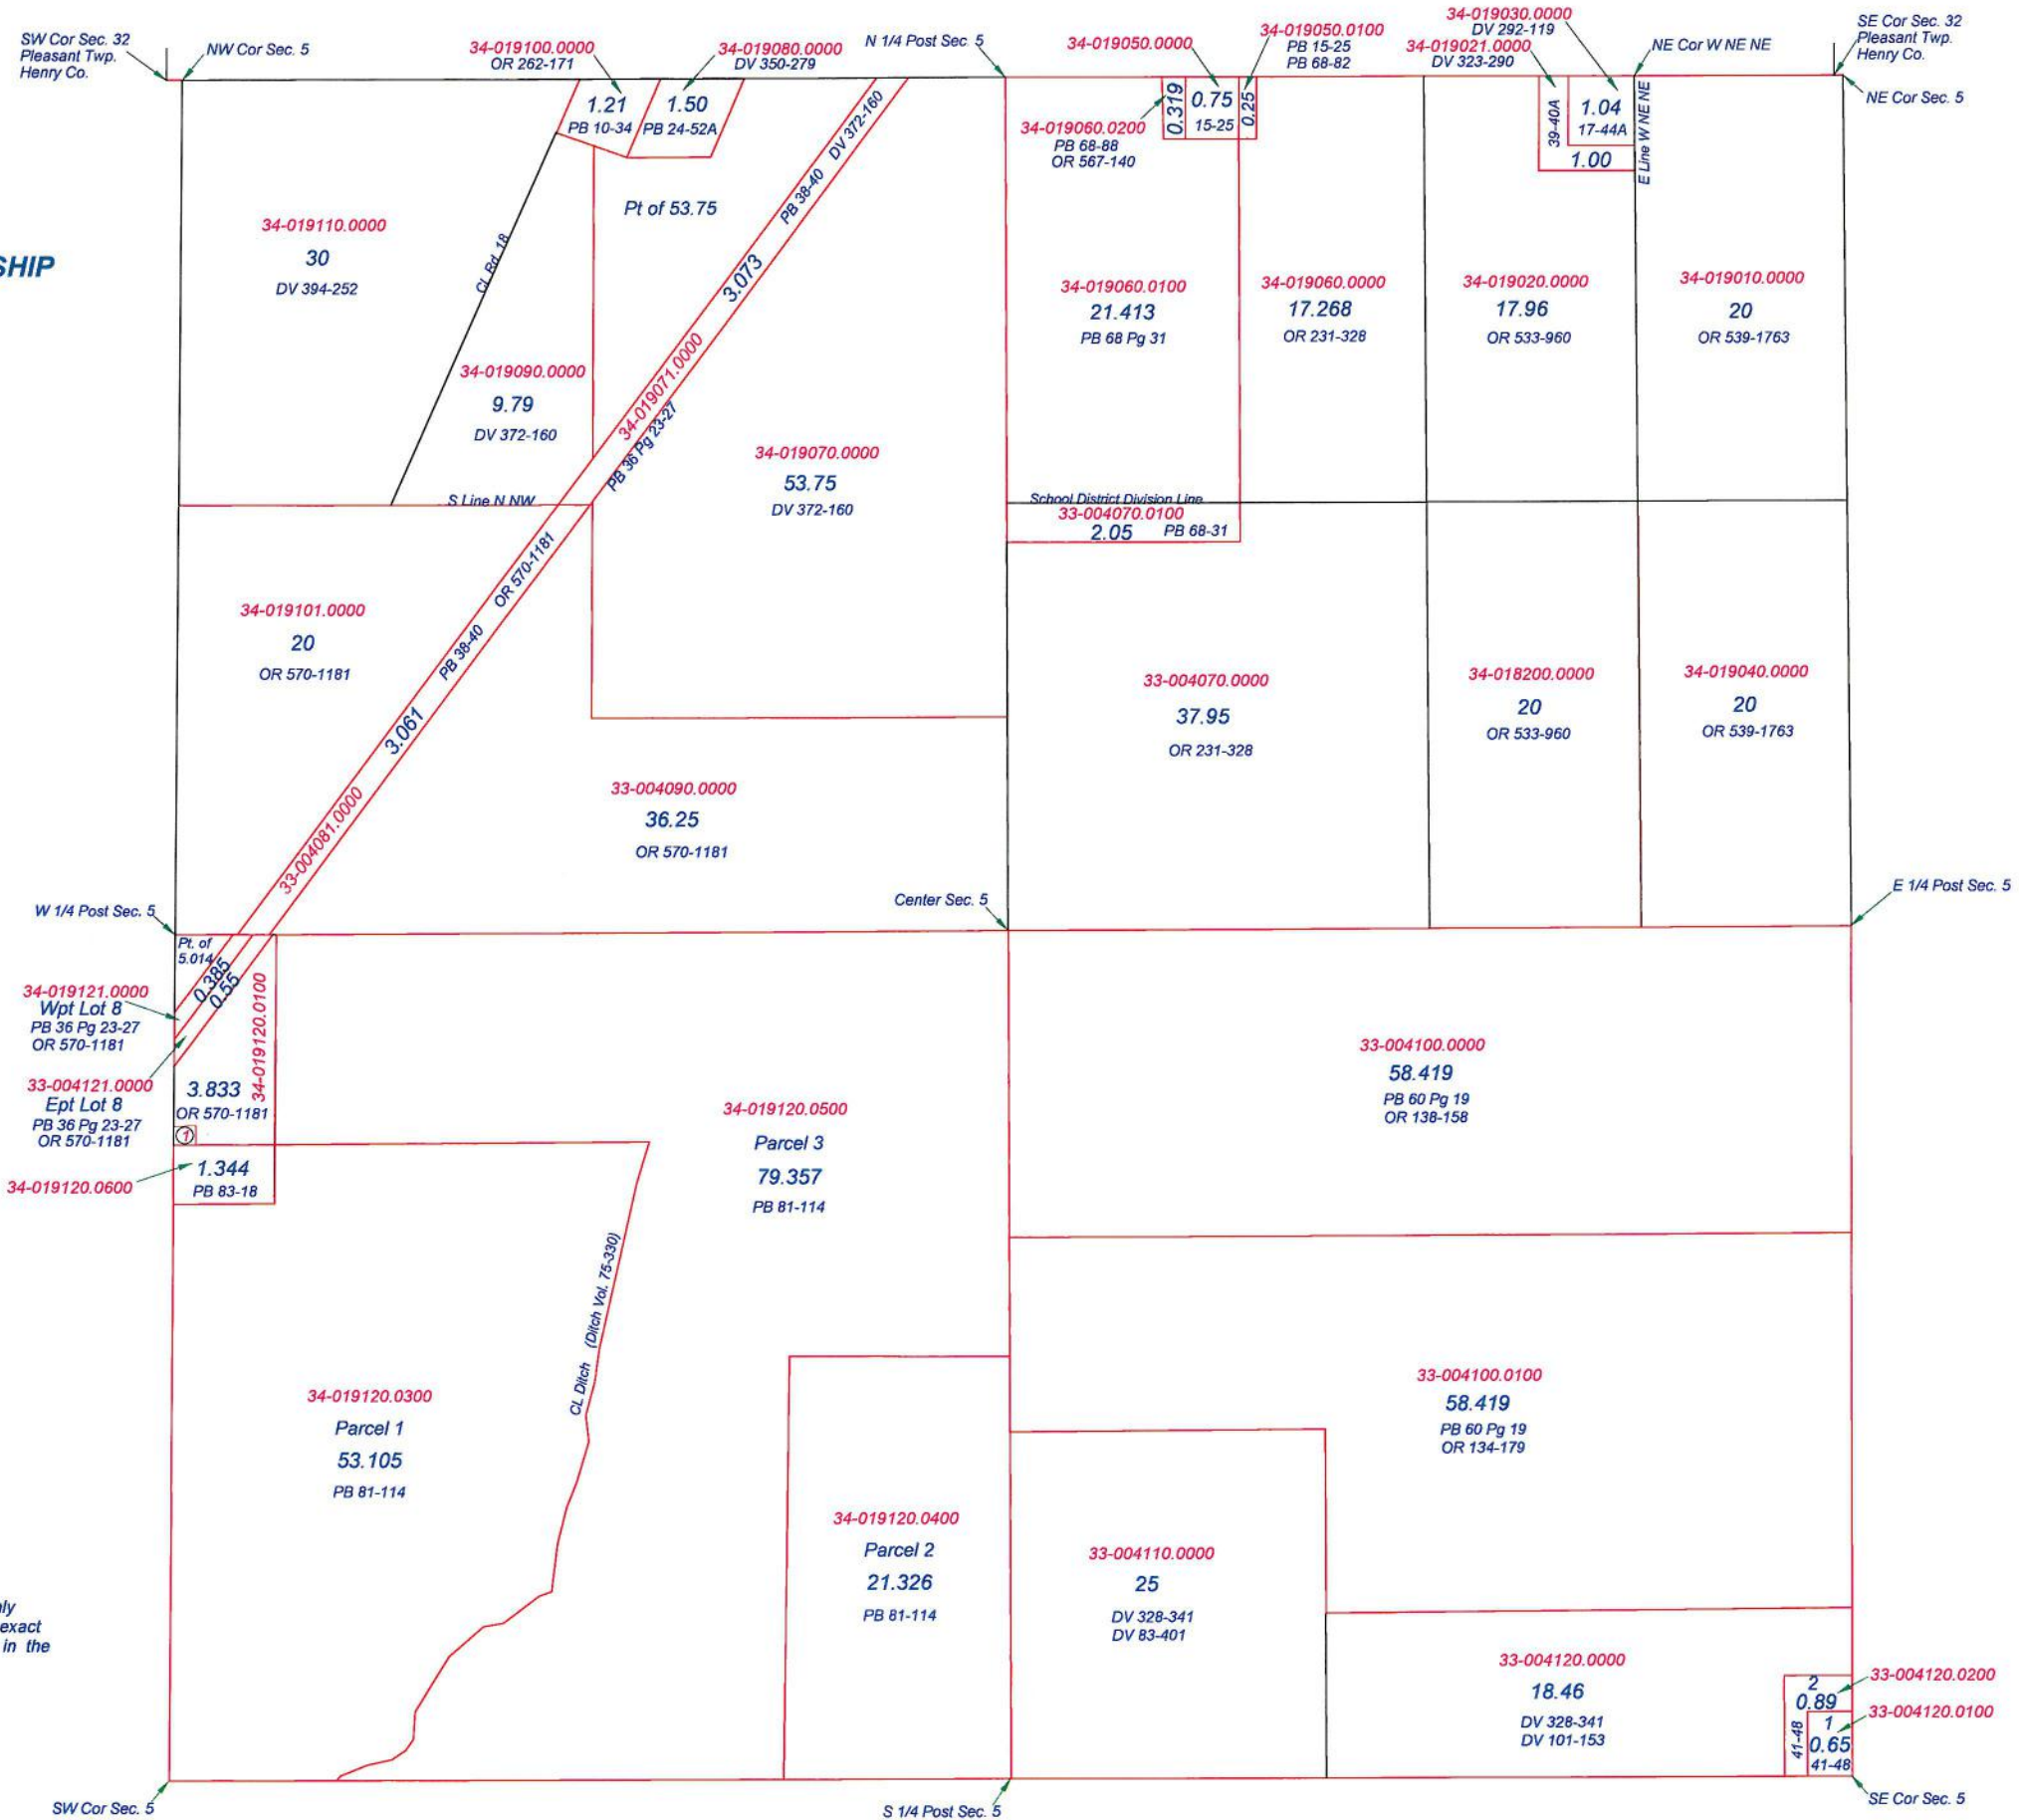

PALMER TOWNSHIP  
T2N R6E  
SECTION 1

This is a worksheet and is for location purposes only and cannot be guaranteed for accuracy. For more exact information, please CHECK deeds and plats on file in the Putnam County Recorders Office, Ottawa, Ohio.

Revised 2011

**PALMER TOWNSHIP**

T2N R6E  
SECTION 3

This is a worksheet and is for location purposes only and cannot be guaranteed for accuracy. For more exact information, please CHECK deeds and plats on file in the Putnam County Recorders Office, Ottawa, Ohio.

Revised 2010

**PALMER TOWNSHIP**  
T2N R6E  
SECTION 5

① Ingress/Egress Easement 0.094 Ac. PB 83-18

This is a worksheet and is for location purposes only and cannot be guaranteed for accuracy. For more exact information, please CHECK deeds and plats on file in the Putnam County Recorders Office, Ottawa, Ohio.

Revised 2015

**PALMER TOWNSHIP**

T2N R6E

SECTION 7

- ① 34-020121.0200 .09 Ac. PB 64-24 OR 348-334
- ② 34-020180.0000 1 Ac. Lot 5 DV 391-220
- ③ 34-021022.0000 0.245 Ac. PB 70-220 OR 570-1564
- ④ 34-021070.0200 Par 1 0.114 Ac. PB 48-74
- ⑤ 34-021080.0000 1.26 Ac. PB 15-41 DV 217-224 DV 70-163