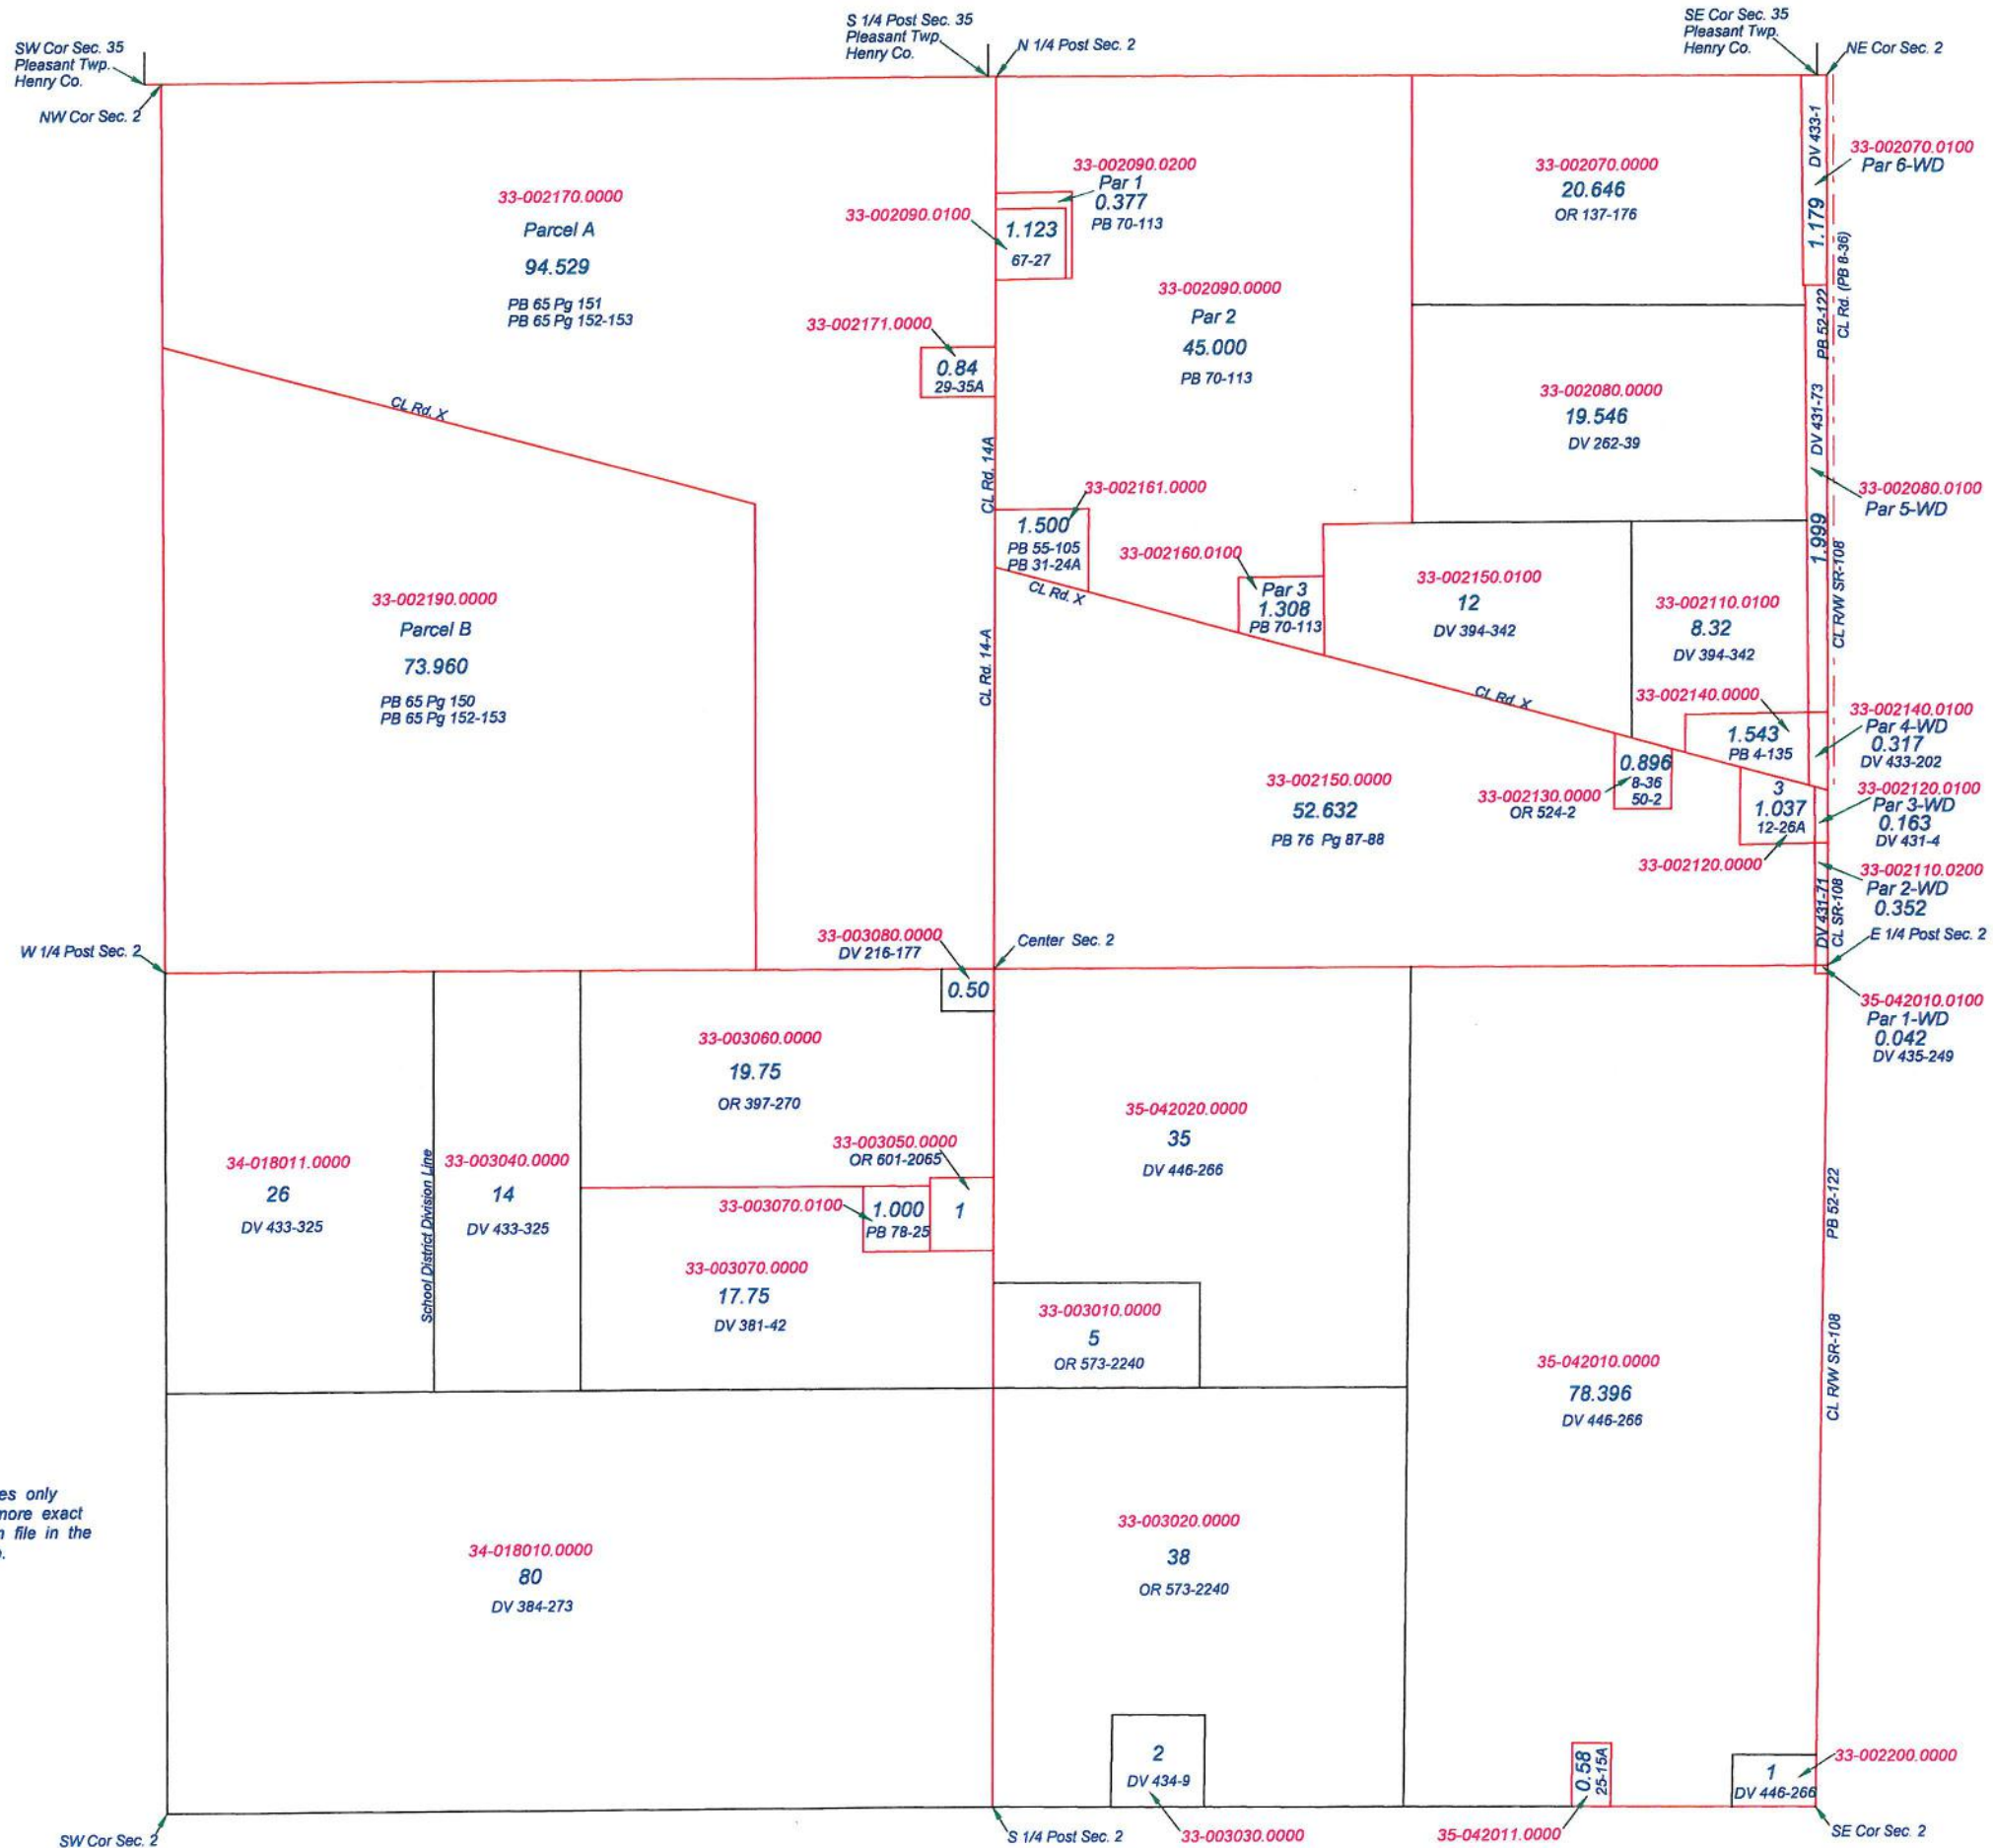

PALMER TOWNSHIP
T2N R6E
SECTION 2

This is a worksheet and is for location purposes only and cannot be guaranteed for accuracy. For more exact information, please CHECK deeds and plats on file in the Putnam County Recorders Office, Ottawa, Ohio.

Revised 2011