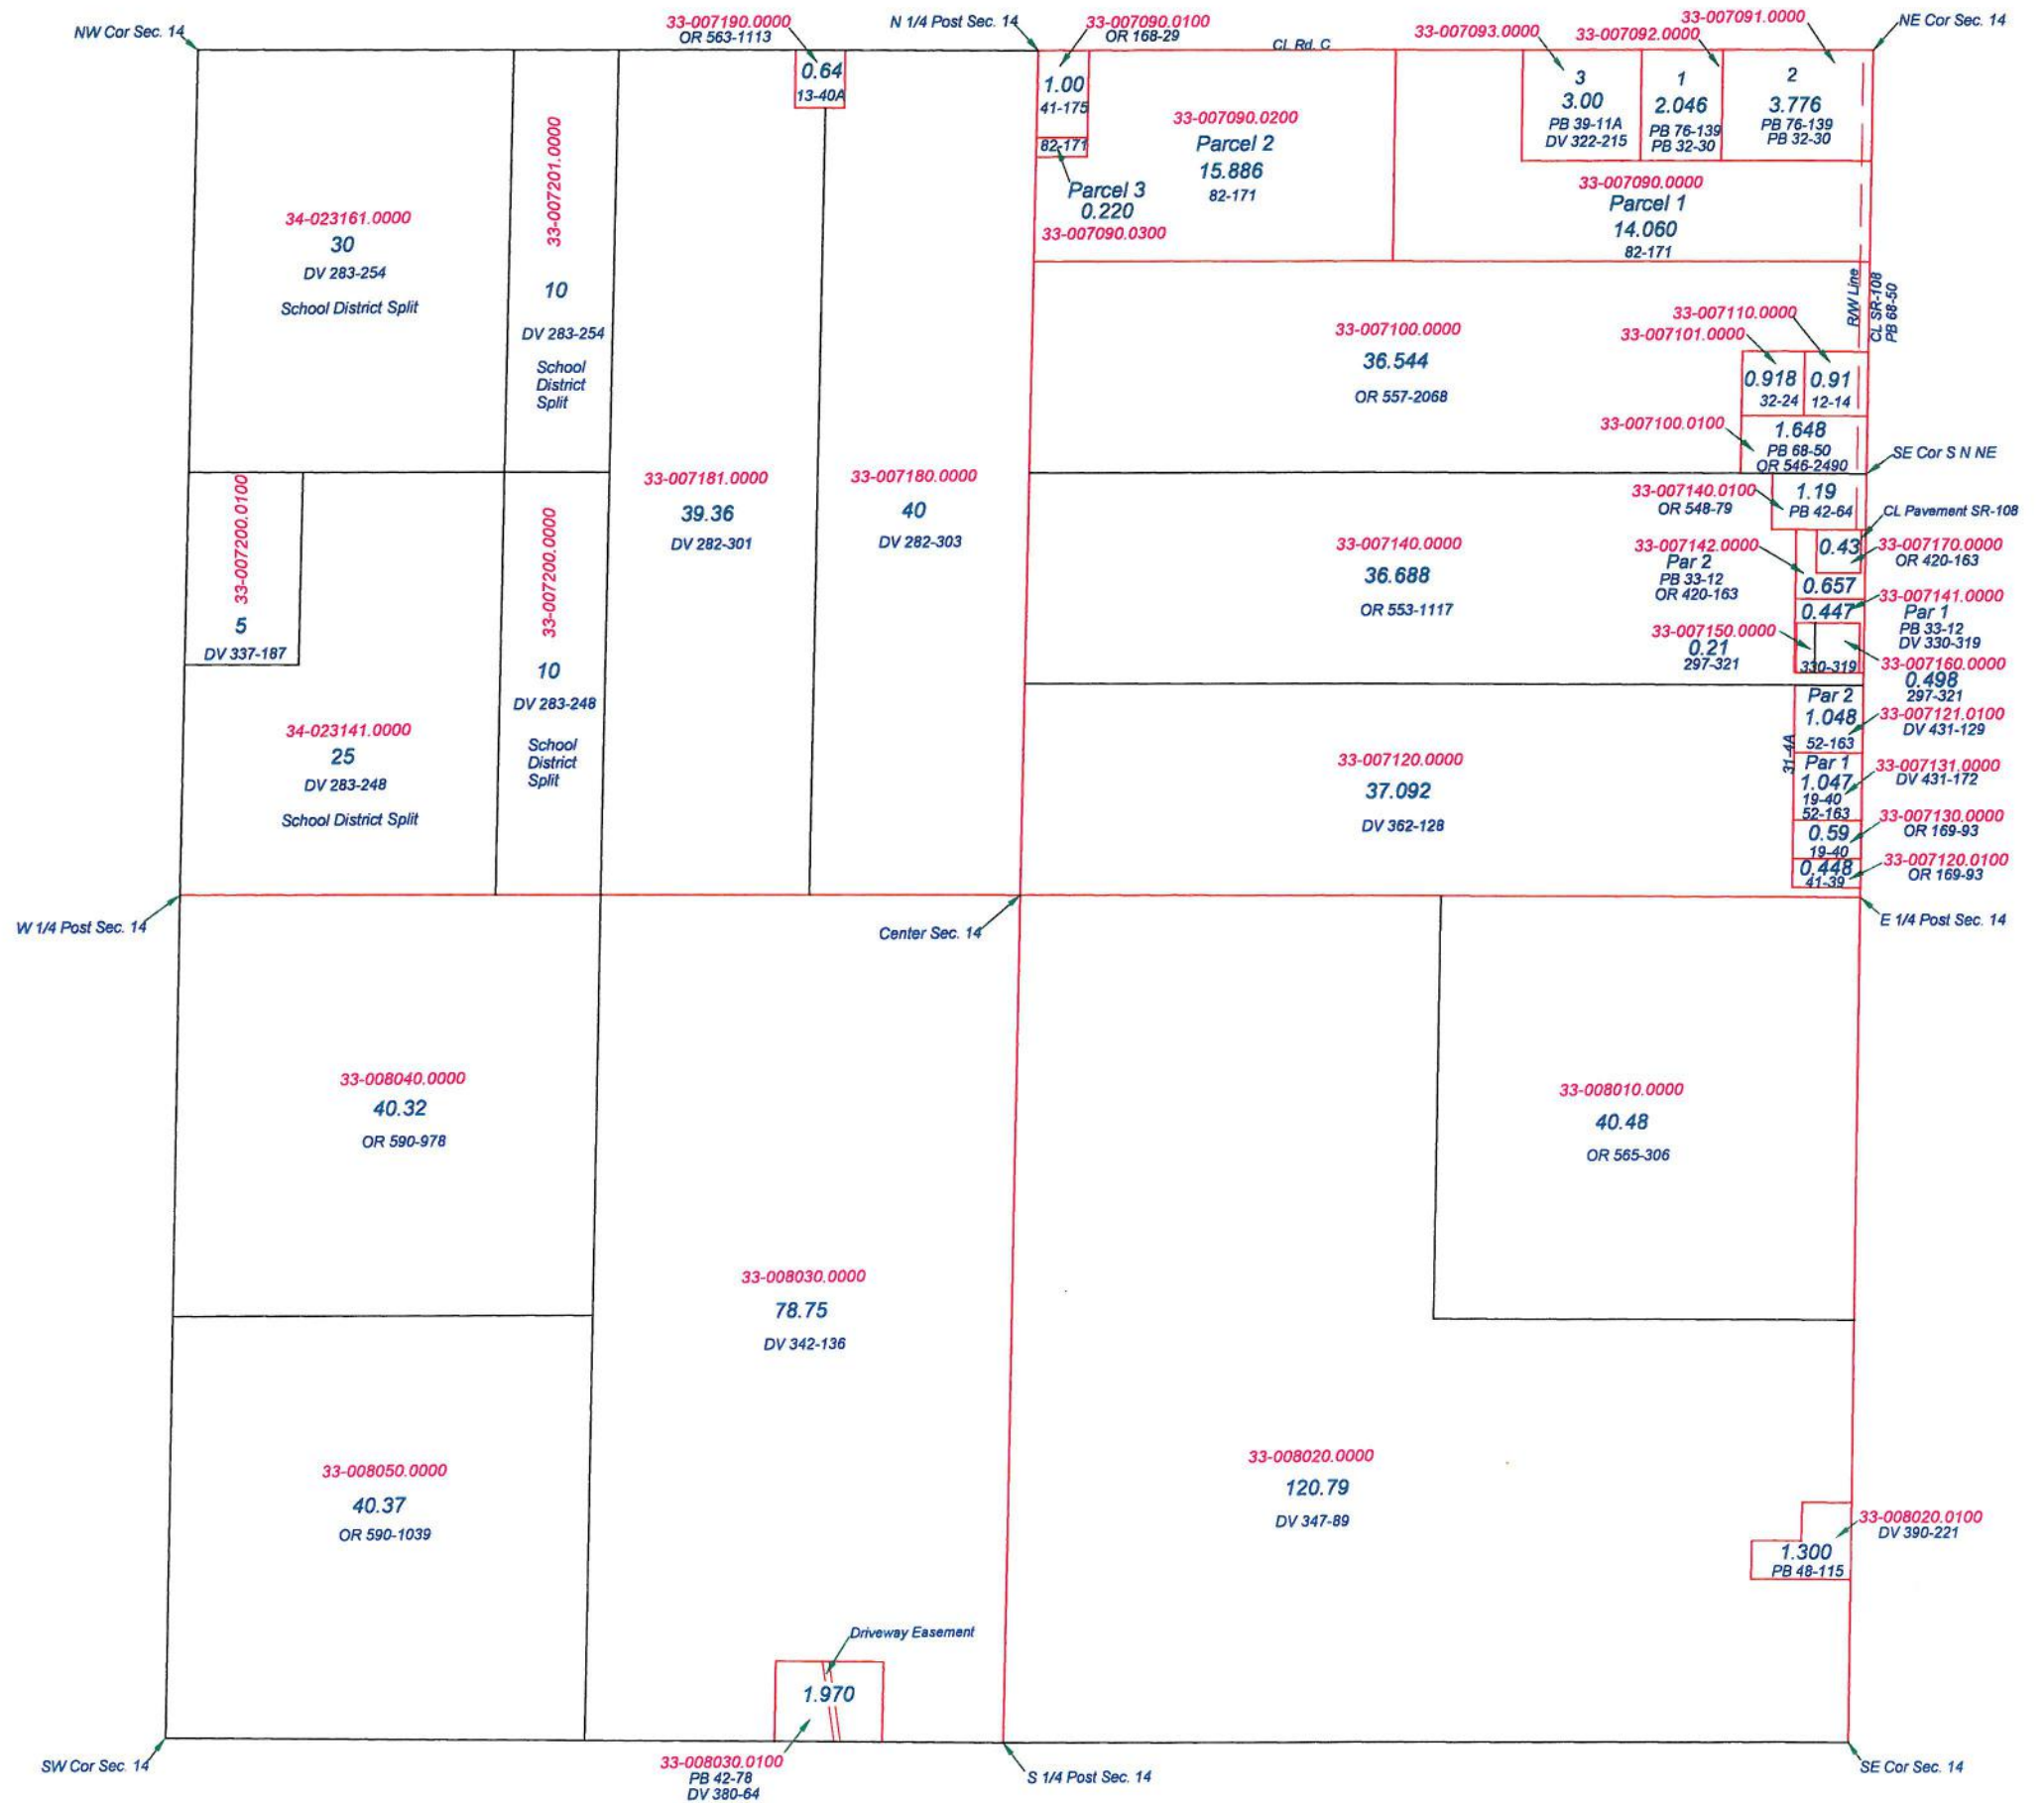

PALMER TOWNSHIP

T2N R6E
SECTION 14

This is a worksheet and is for location purposes only and cannot be guaranteed for accuracy. For more exact information, please CHECK deeds and plats on file in the Putnam County Records Office, Ottawa, Ohio.

Revised 2015