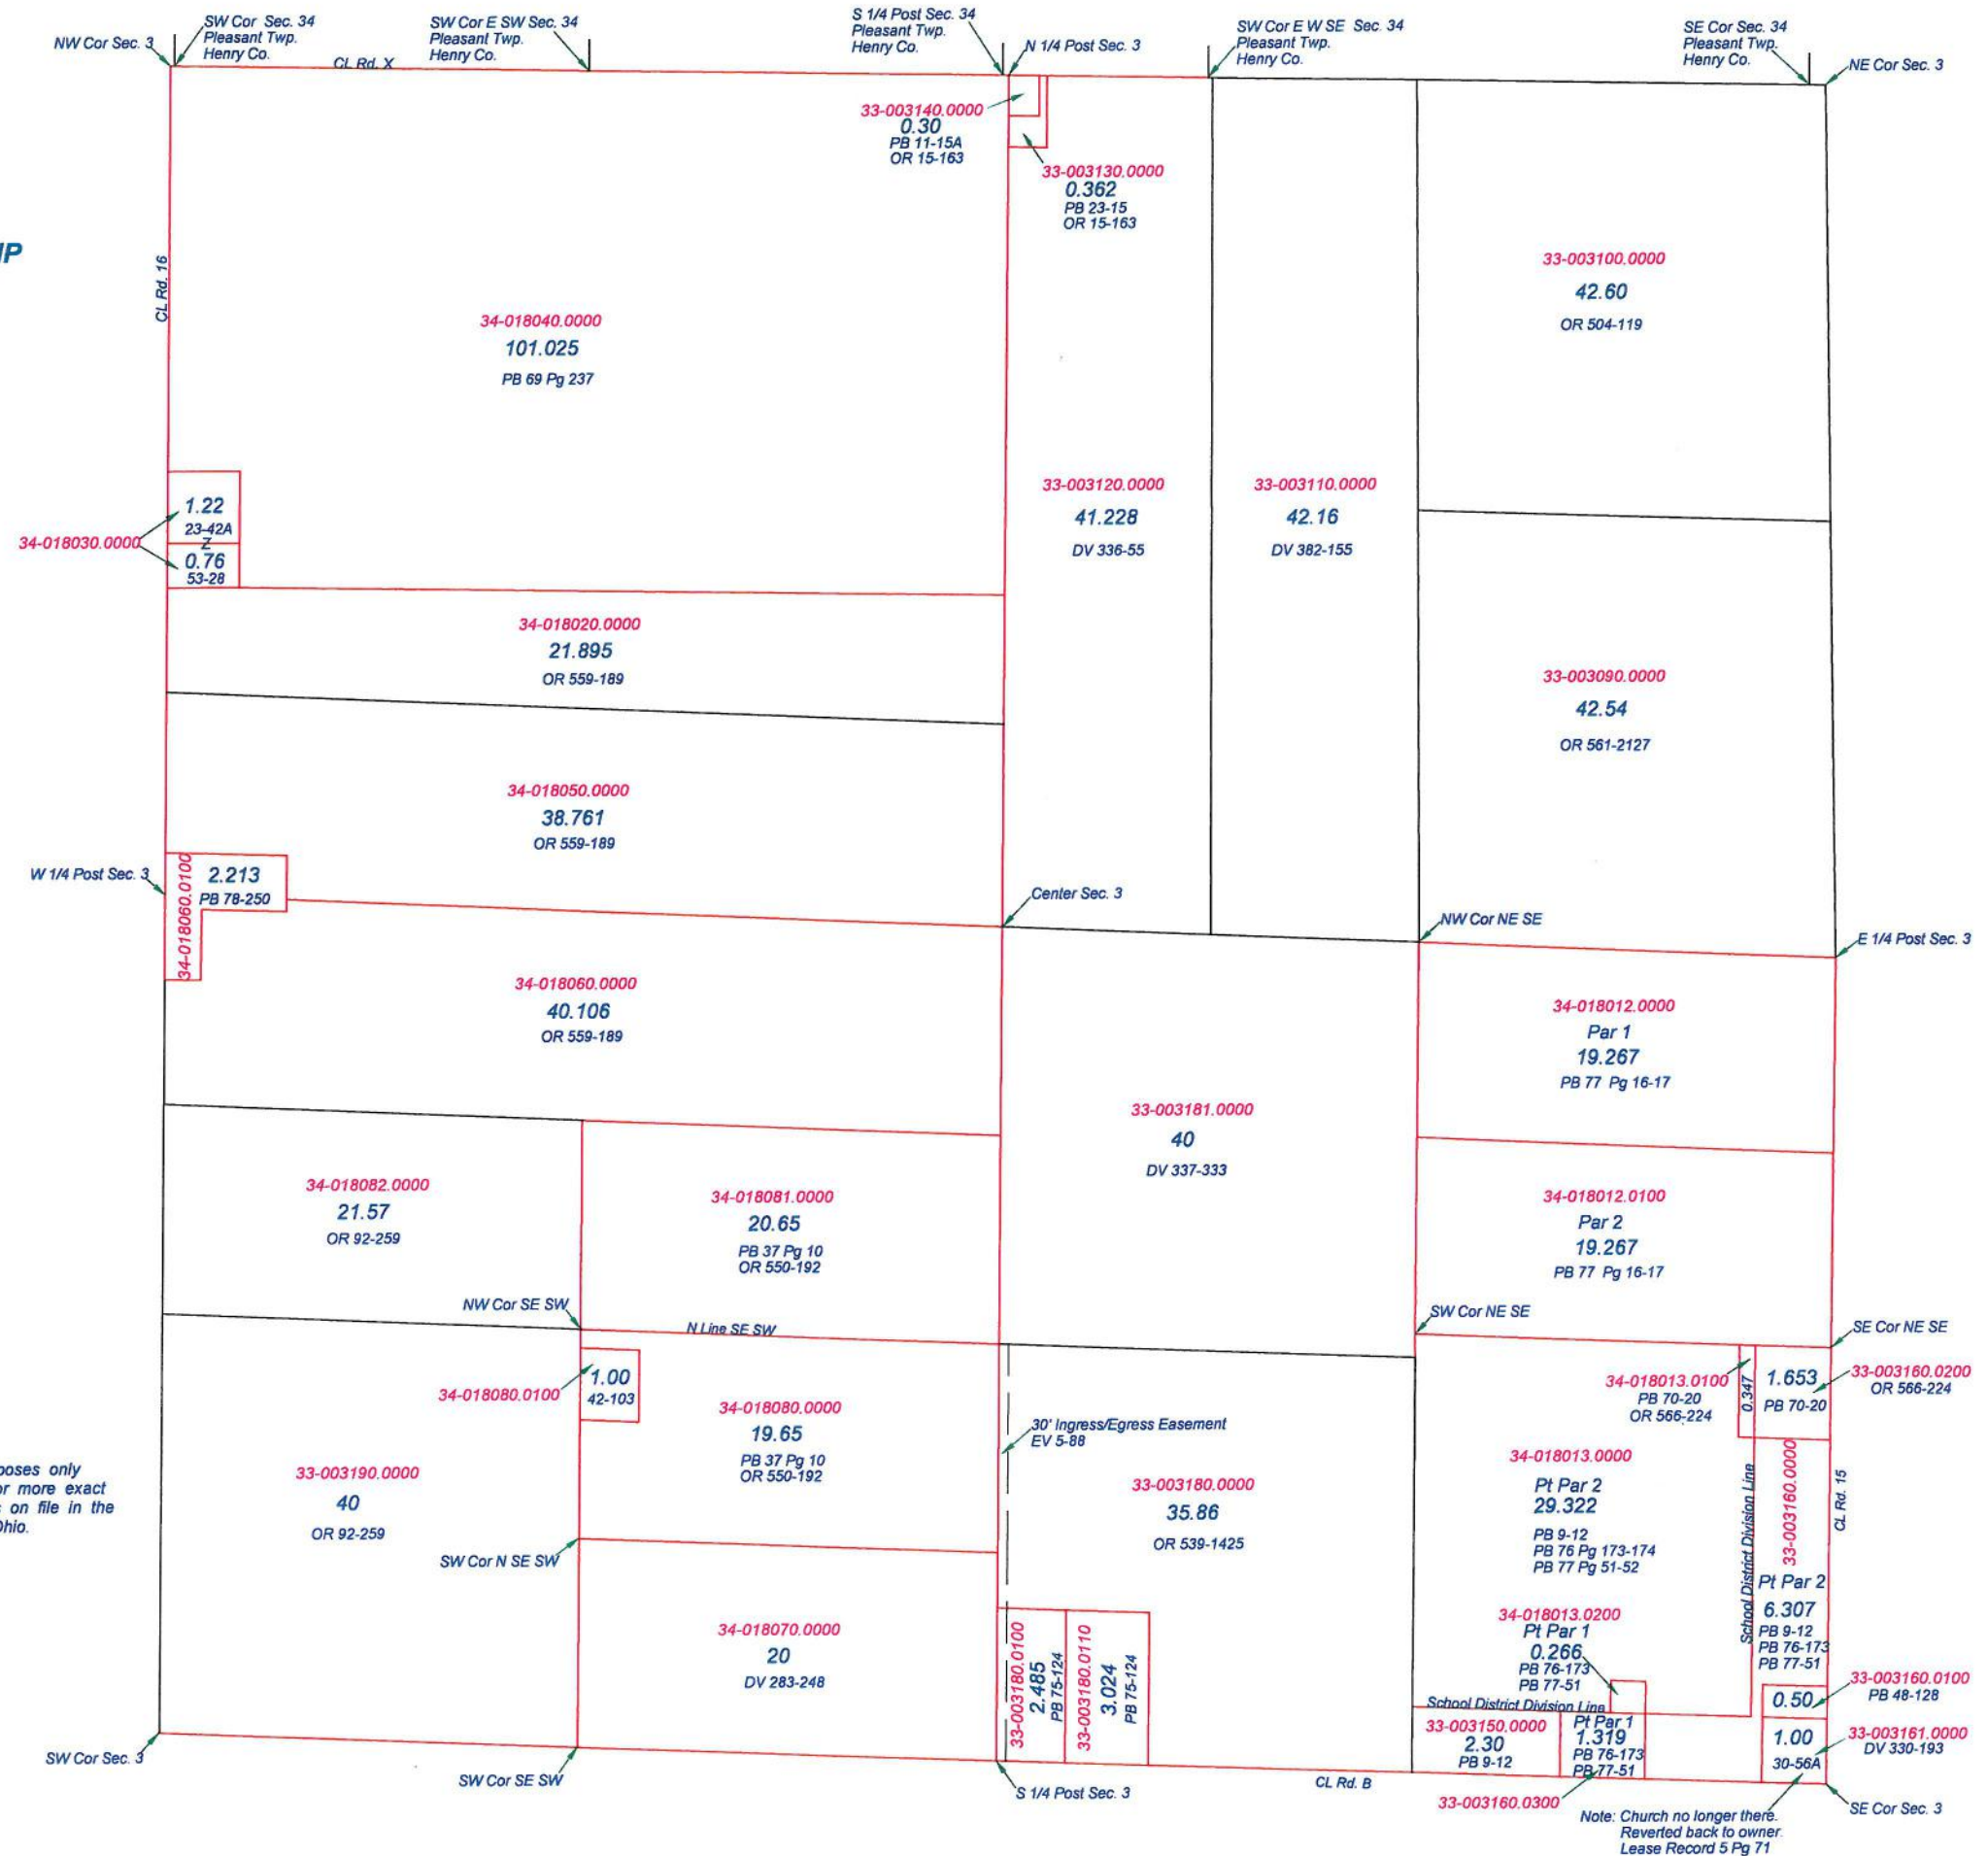

PALMER TOWNSHIP

T2N R6E
SECTION 3

This is a worksheet and is for location purposes only and cannot be guaranteed for accuracy. For more exact information, please CHECK deeds and plats on file in the Putnam County Recorders Office, Ottawa, Ohio.

Revised 2012

Note: Church no longer there. Reverted back to owner. Lease Record 5 Pg 71