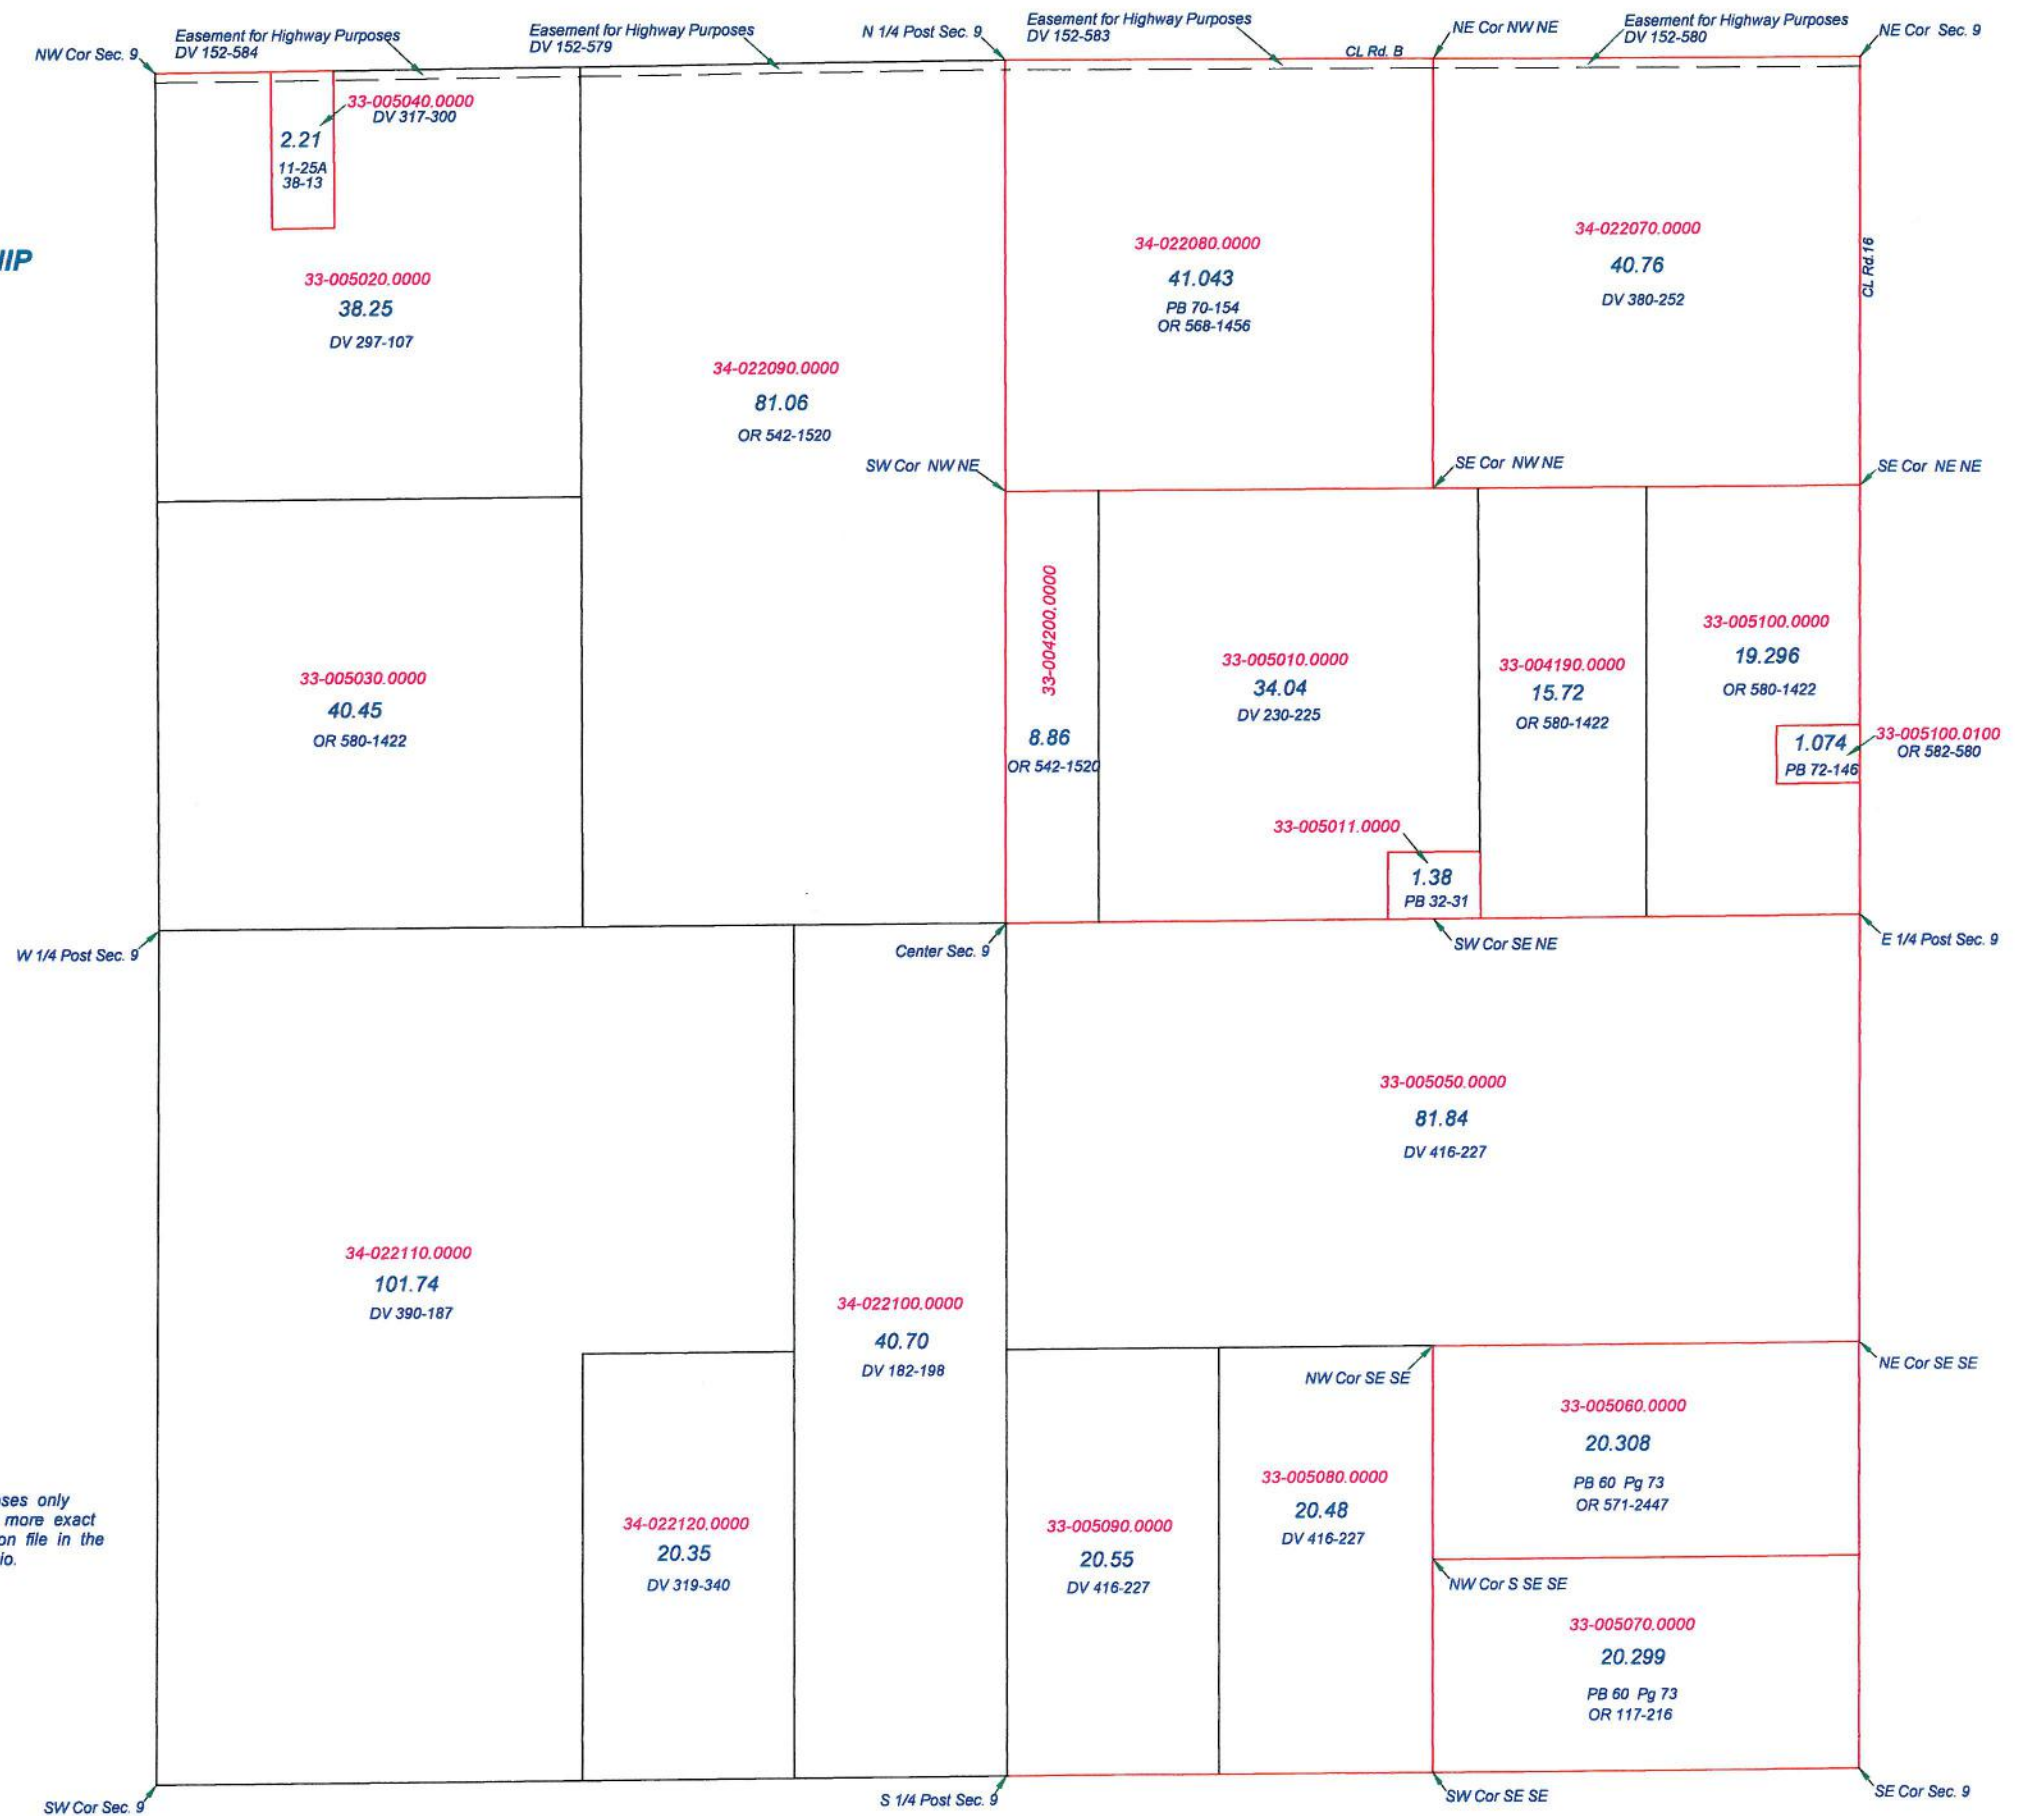

PALMER TOWNSHIP
T2N R6E
SECTION 9

This is a worksheet and is for location purposes only and cannot be guaranteed for accuracy. For more exact information, please CHECK deeds and plats on file in the Putnam County Recorders Office, Ottawa, Ohio.

Revised 2009