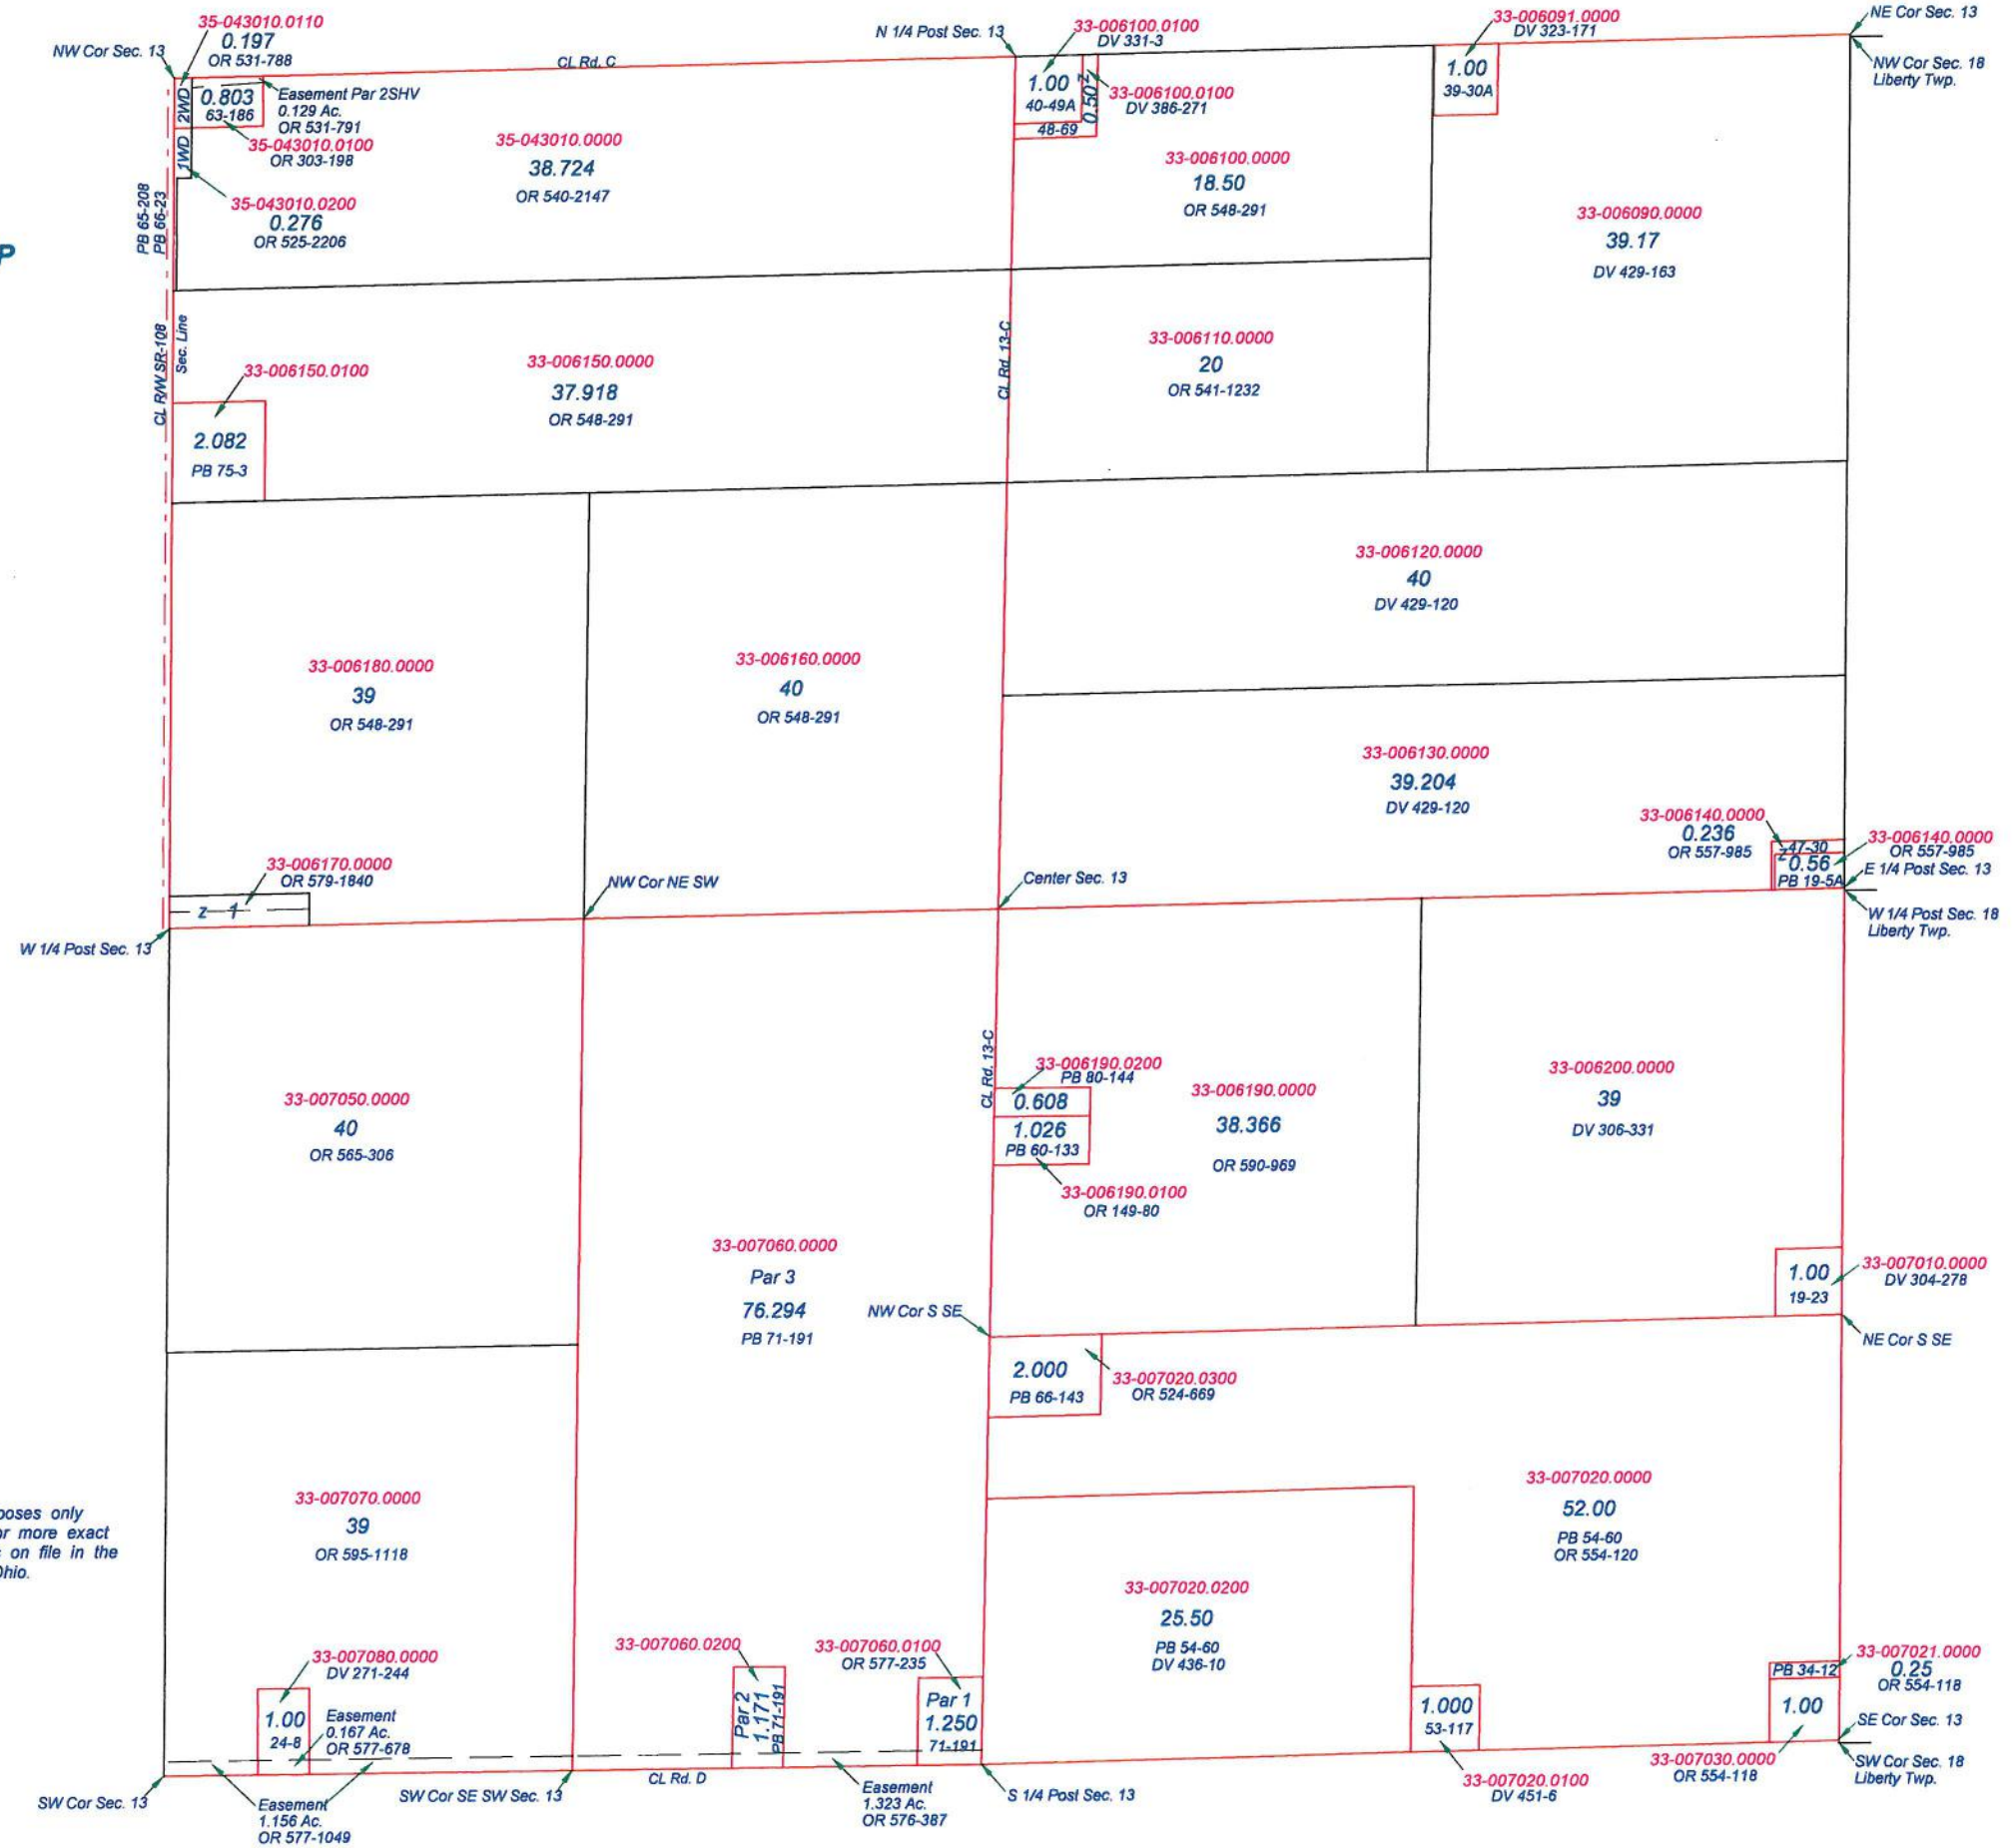

PALMER TOWNSHIP
T2N R6E
SECTION 13

This is a worksheet and is for location purposes only and cannot be guaranteed for accuracy. For more exact information, please CHECK deeds and plats on file in the Putnam County Records Office, Ottawa, Ohio.

Revised 2013