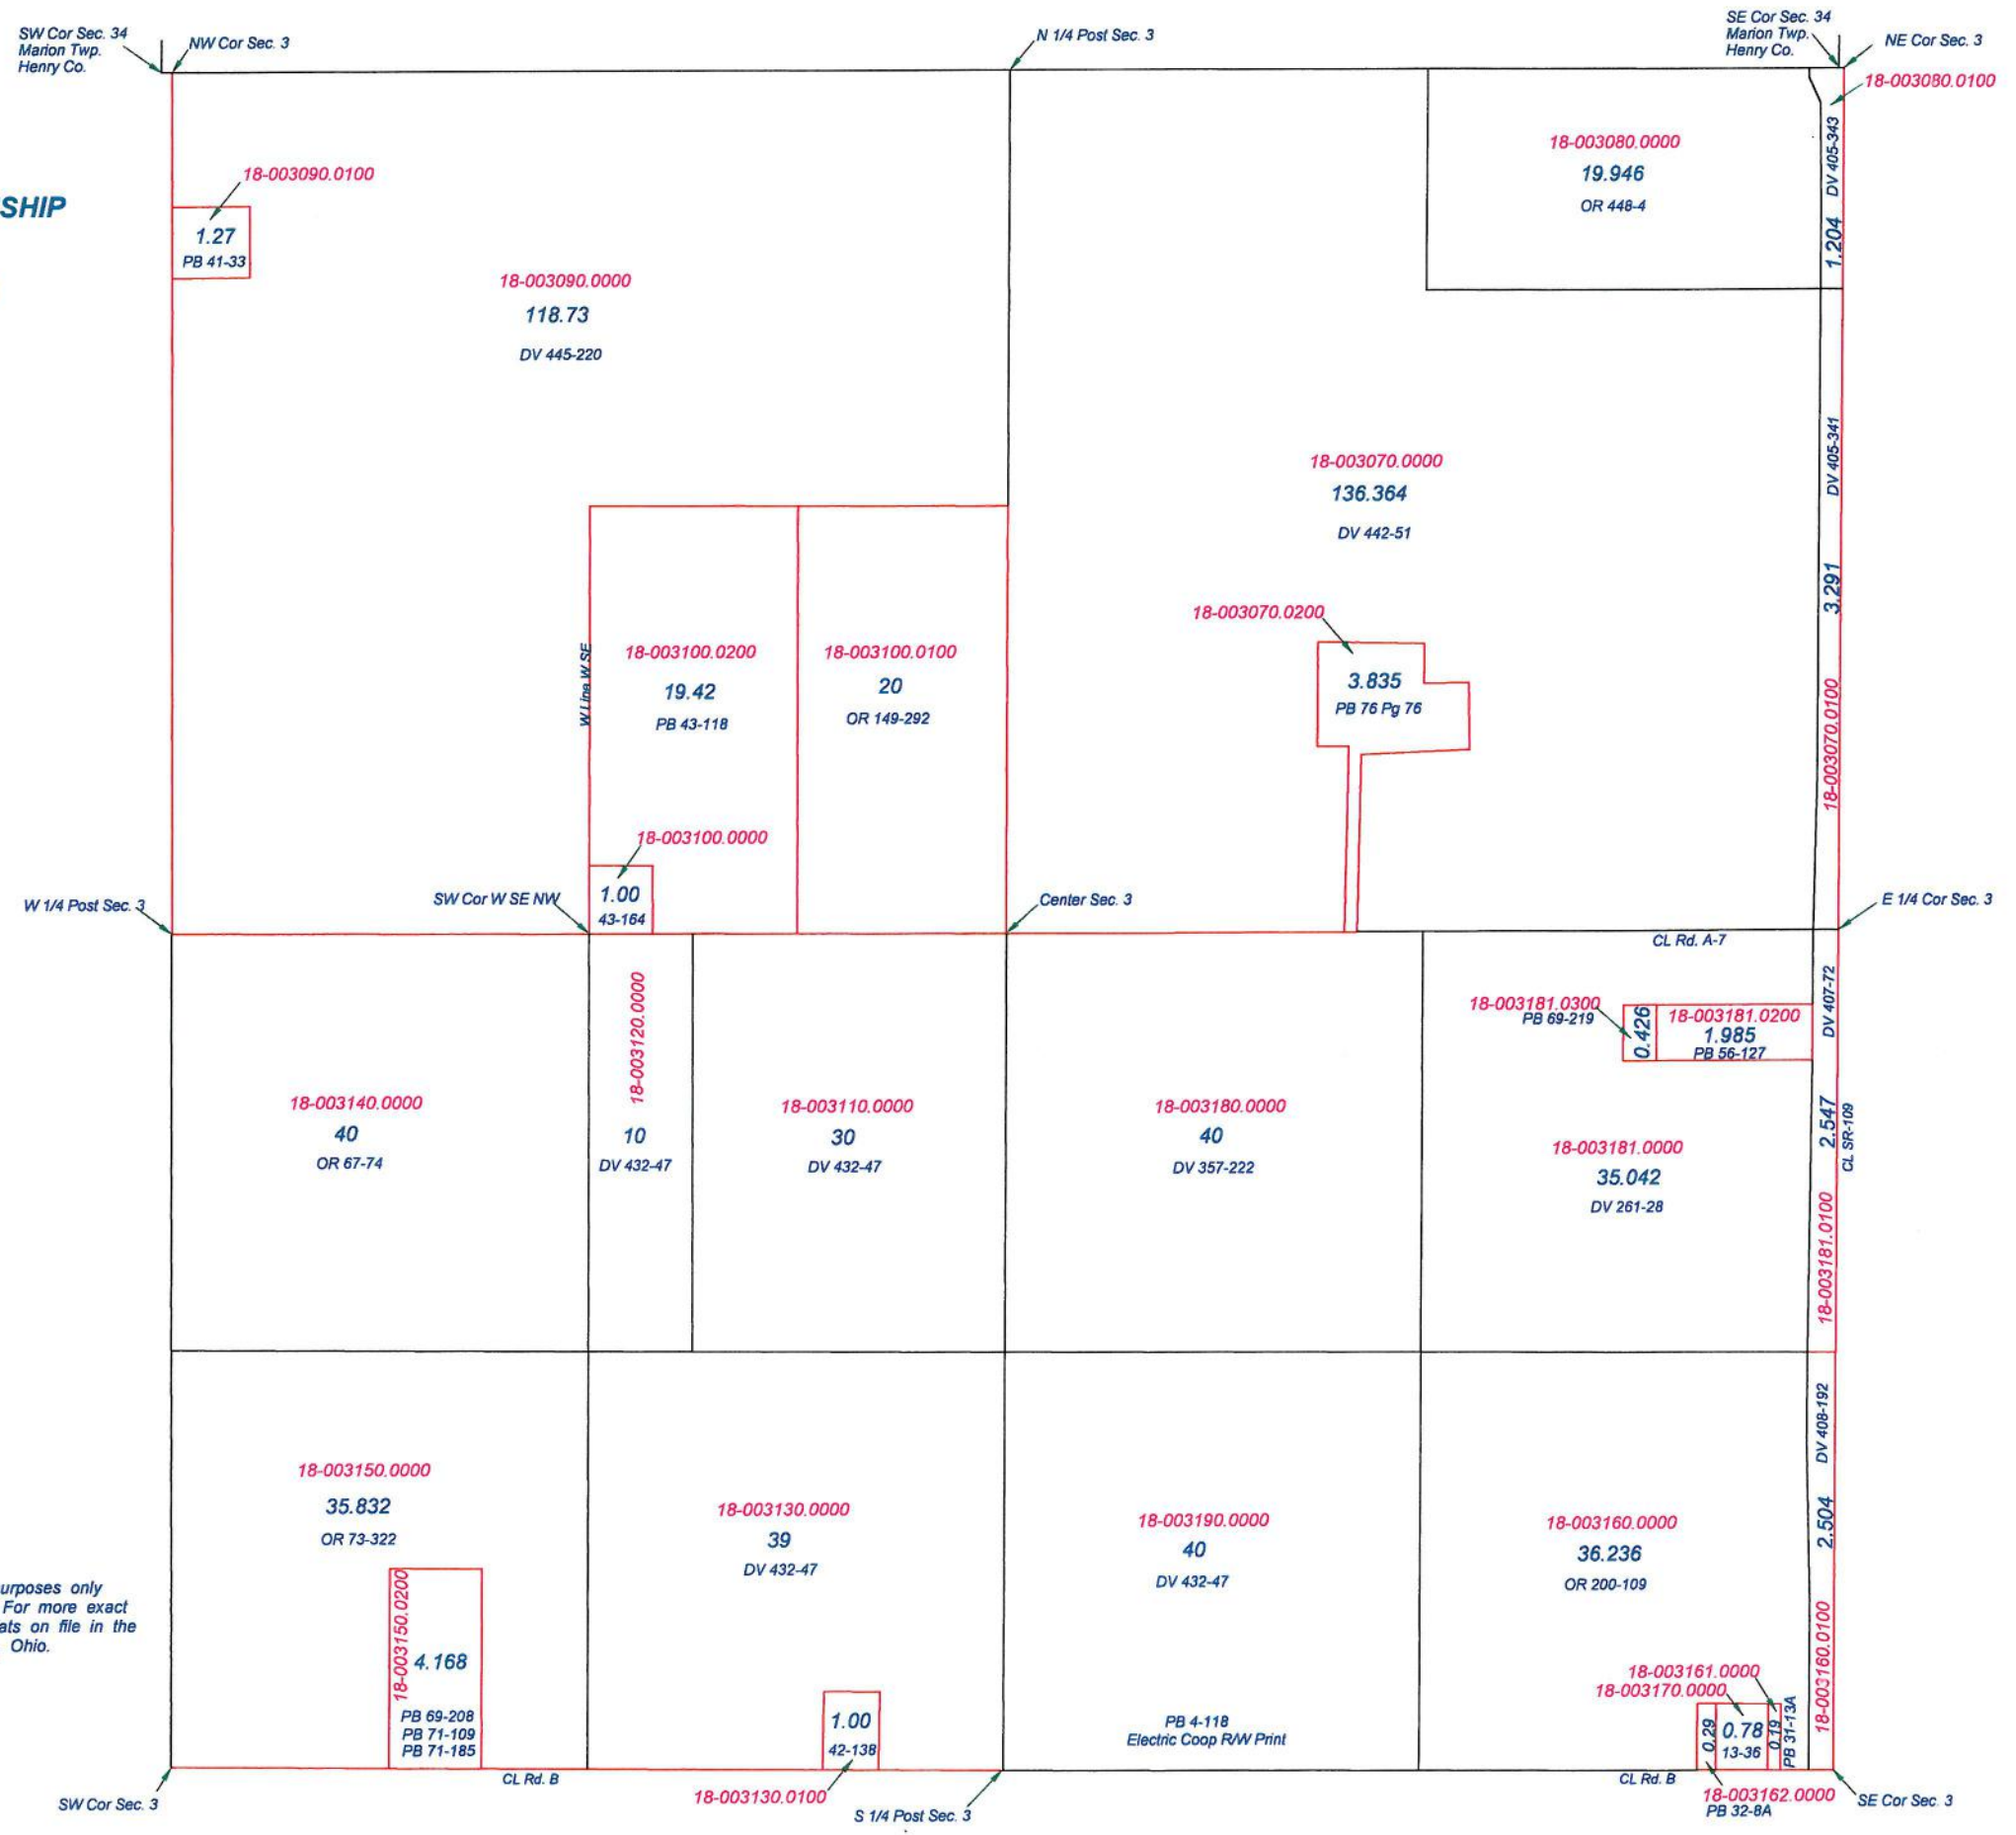

LIBERTY TOWNSHIP
T2N R7E
SECTION 1

This is a worksheet and is for location purposes only and cannot be guaranteed for accuracy. For more exact information, please CHECK deeds and plats on file in the Putnam County Recorders Office, Ottawa, Ohio.

Revised 2010

LIBERTY TOWNSHIP
T2N R7E
SECTION 2

This is a worksheet and is for location purposes only and cannot be guaranteed for accuracy. For more exact information, please CHECK deeds and plats on file in the Putnam County Recorders Office, Ottawa, Ohio.
Revised 2011

Revised 2010

18-003130.0100
S 1/4 Post Sec. 3

18-003162.0000
PB 32-8A
SE Cor Sec. 3

LIBERTY TOWNSHIP
T2N R7E
SECTION 4

This is a worksheet and is for location purposes only and cannot be guaranteed for accuracy. For more exact information, please CHECK deeds and plats on file in the Putnam County Recorders Office, Ottawa, Ohio.

Revised 2006

LIBERTY TOWNSHIP
T2N R7E
SECTION 5

SW Cor. Sec. 32
Marion Twp.
Henry Co.

NW Cor. Sec. 5

S 1/4 Post Sec. 32
Marion Twp.
Henry Co.

N 1/4 Post Sec. 5

NE Cor. Sec. 5

W 1/4 Post Sec. 5