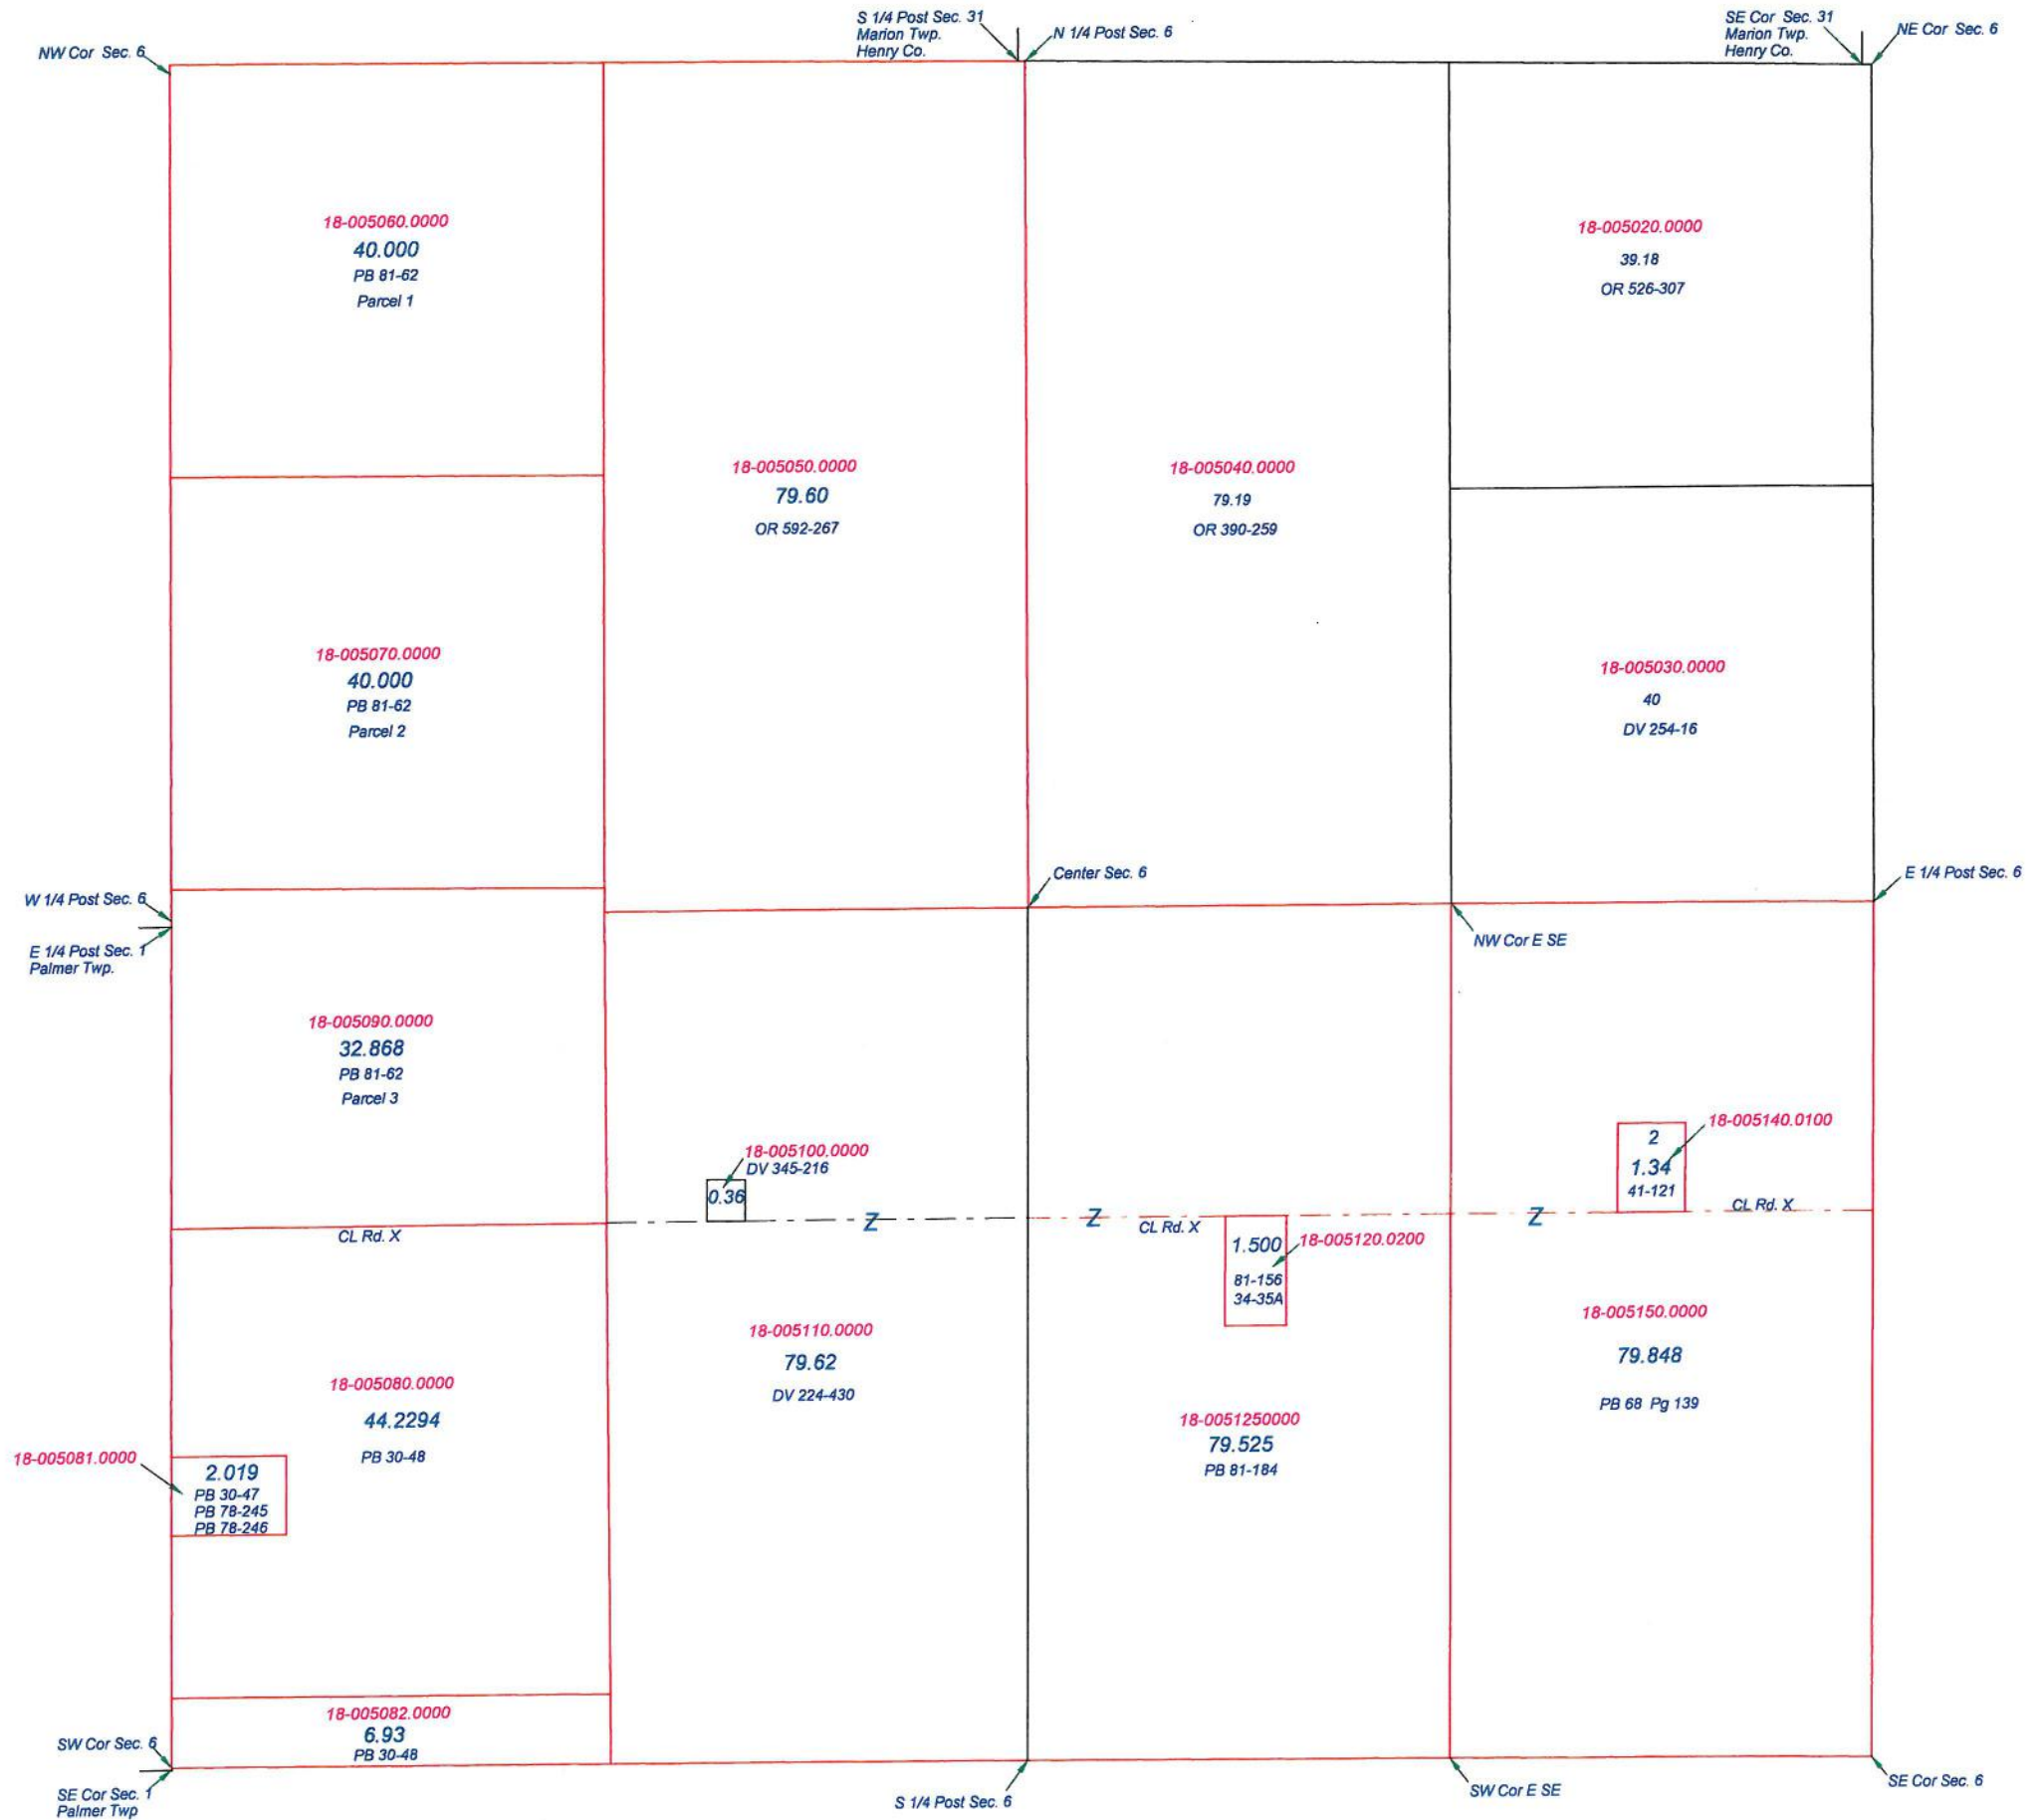

LIBERTY TOWNSHIP
T2N R7E
SECTION 6

This is a worksheet and is for location purposes only and cannot be guaranteed for accuracy. For more exact information, please CHECK deeds and plats on file in the Putnam County Recorders Office, Ottawa, Ohio.

Revised 2014