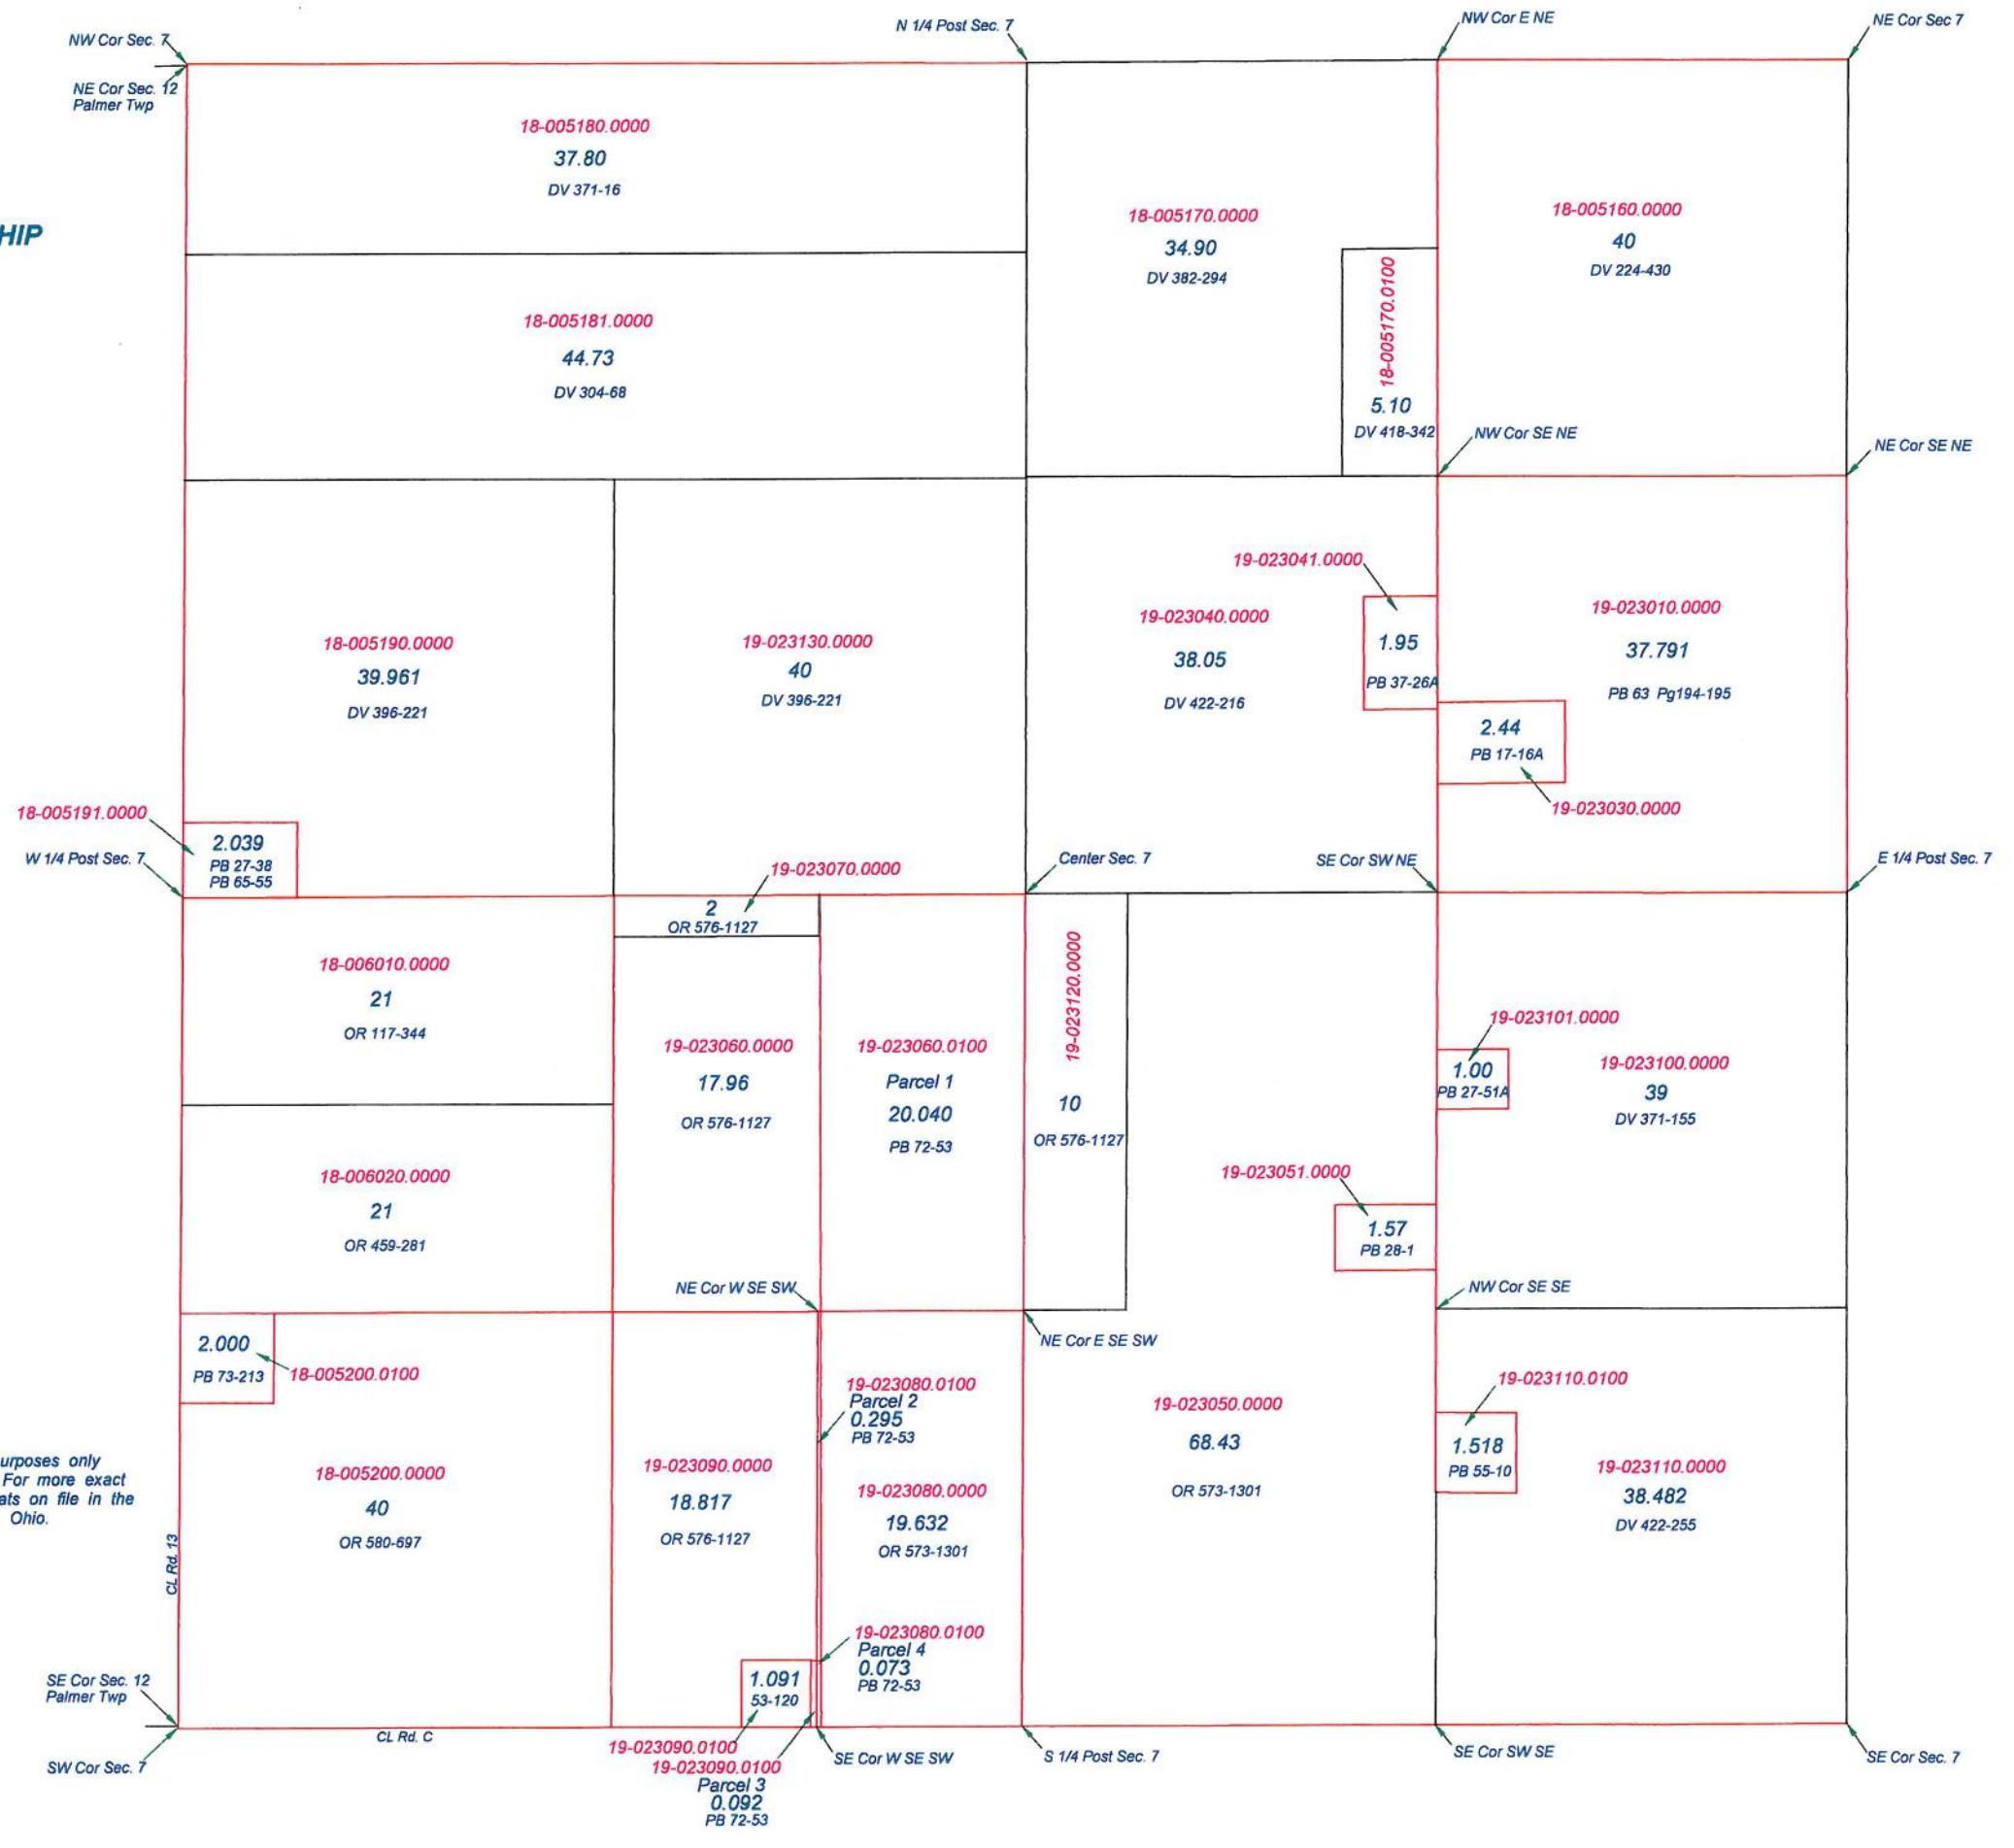

LIBERTY TOWNSHIP
T2N R7E
SECTION 7

This is a worksheet and is for location purposes only and cannot be guaranteed for accuracy. For more exact information, please CHECK deeds and plats on file in the Putnam County Recorders Office, Ottawa, Ohio.

Revised 2008