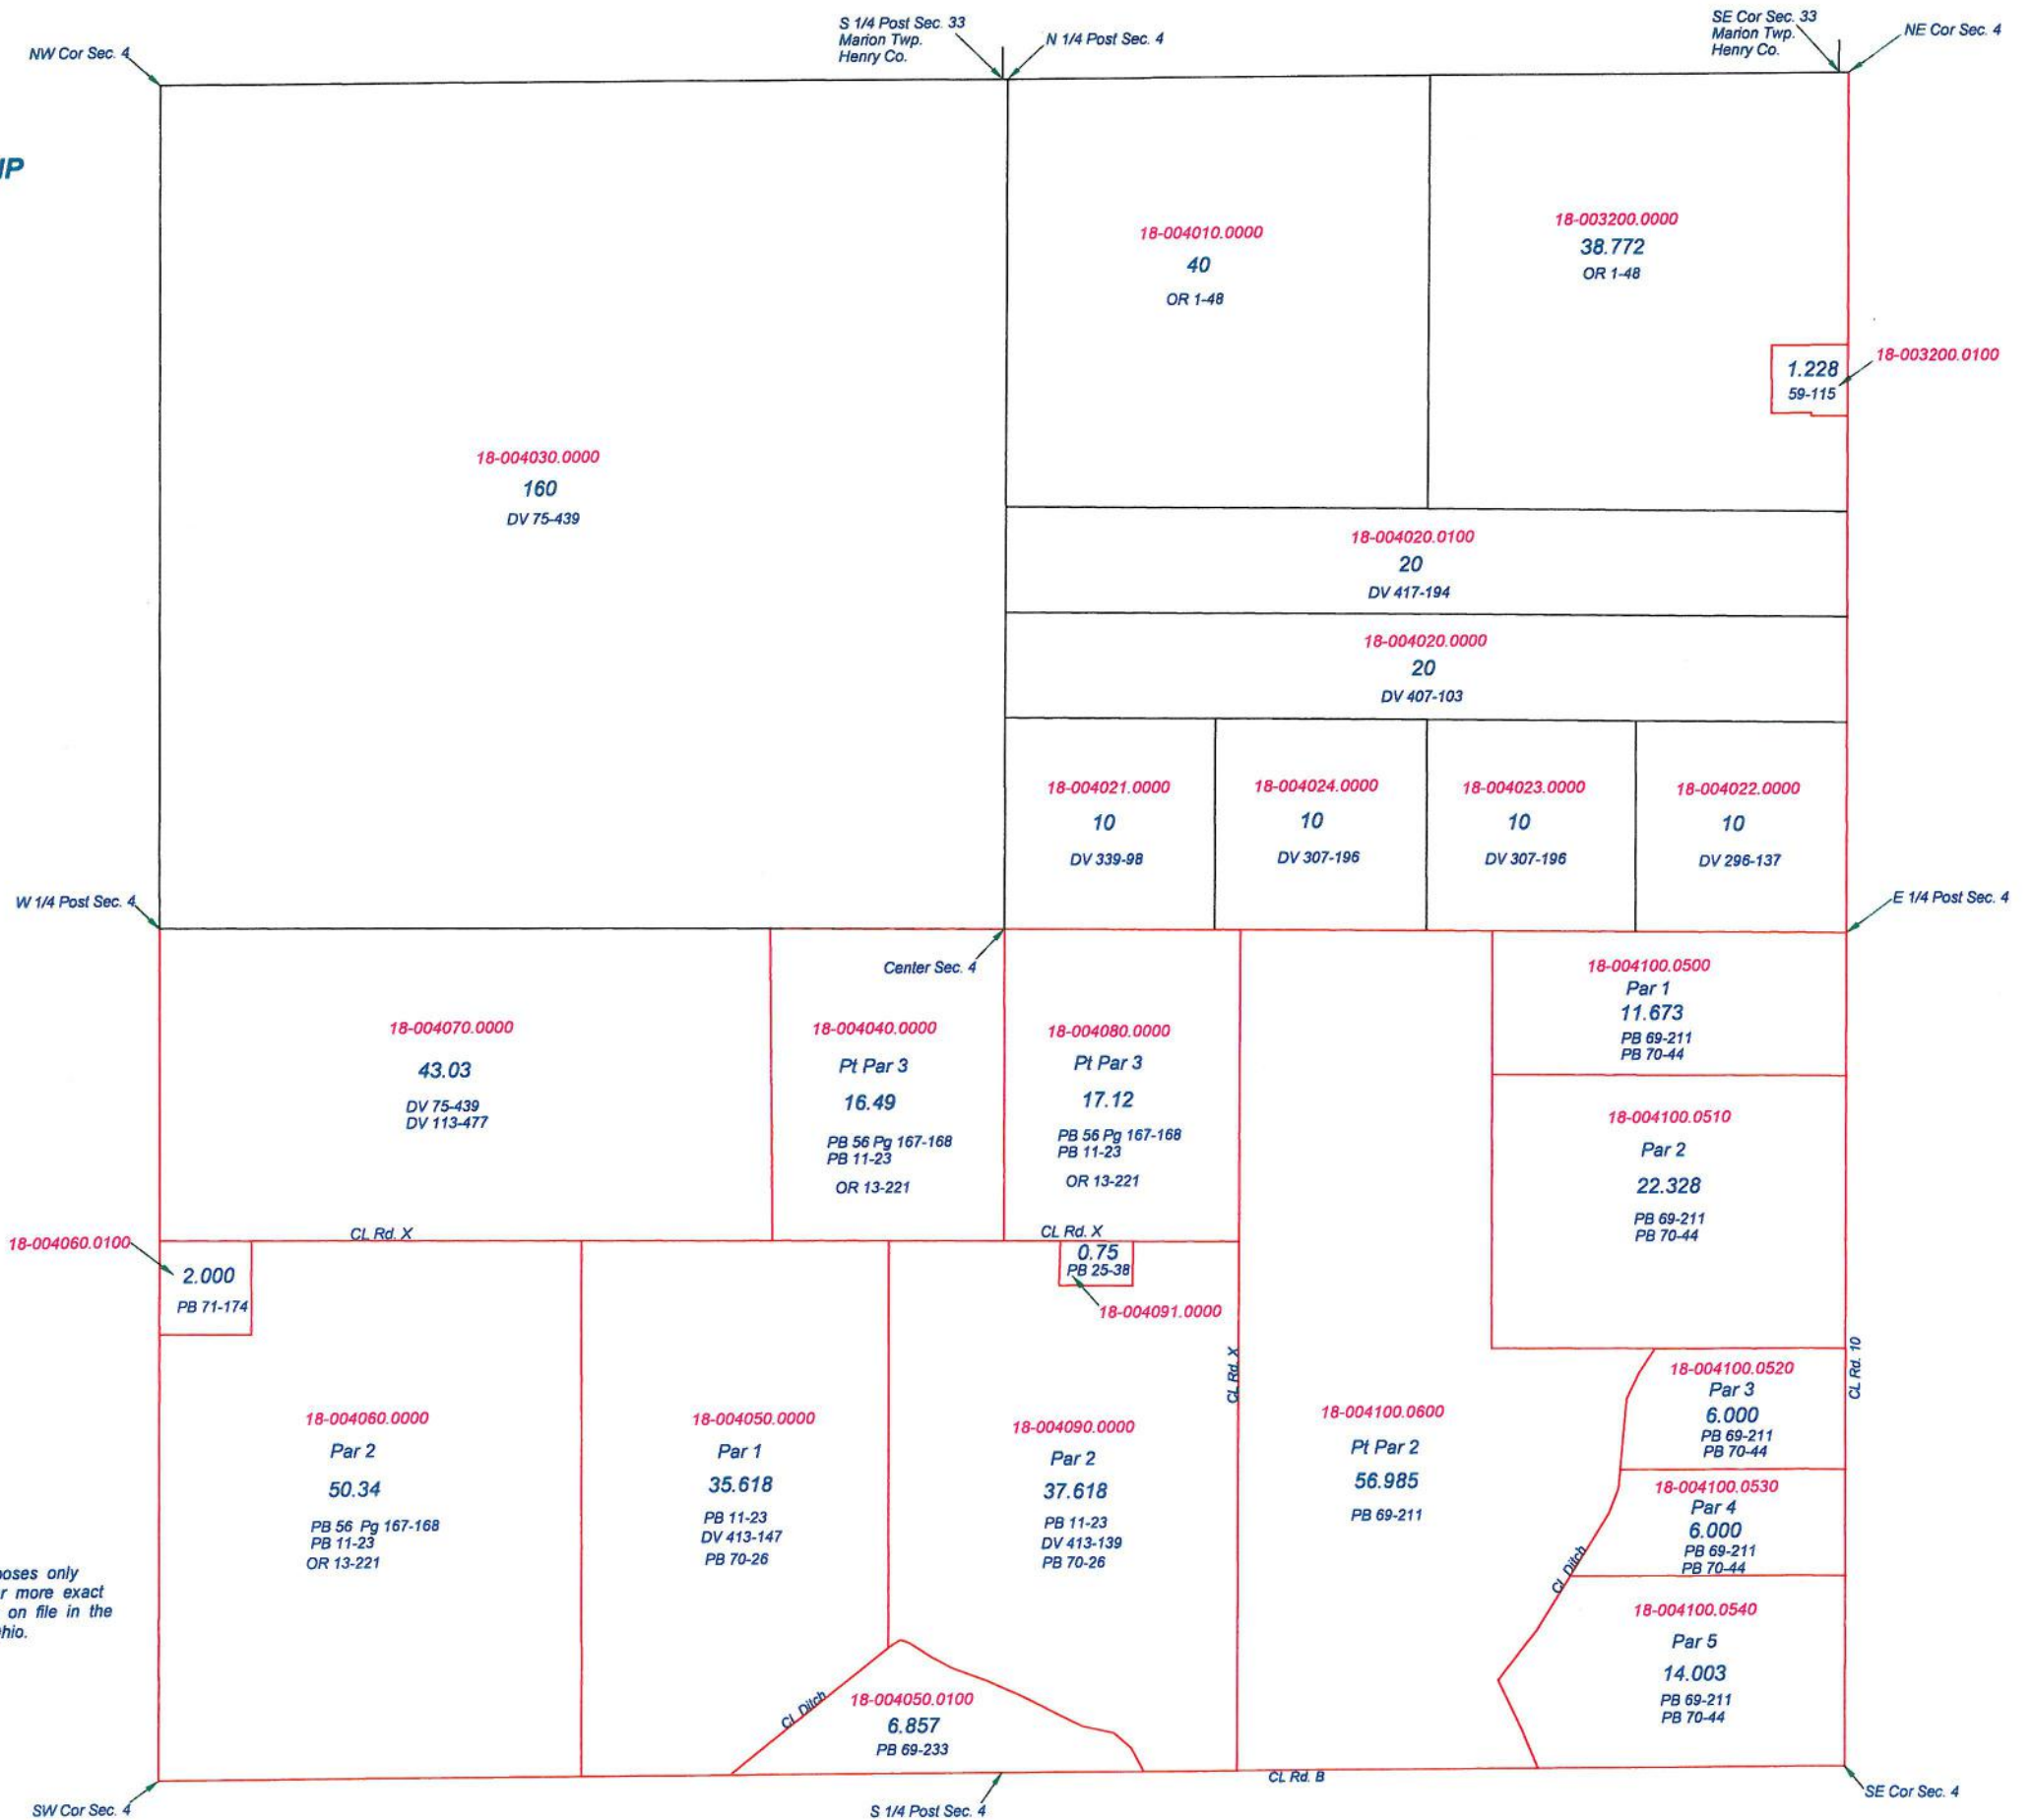

Revised 2010

LIBERTY TOWNSHIP
T2N R7E
SECTION 2

This is a worksheet and is for location purposes only and cannot be guaranteed for accuracy. For more exact information, please CHECK deeds and plats on file in the Putnam County Recorders Office, Ottawa, Ohio.
Revised 2011

LIBERTY TOWNSHIP
T2N R7E
SECTION 3

This is a worksheet and is for location purposes only and cannot be guaranteed for accuracy. For more exact information, please CHECK deeds and plats on file in the Putnam County Recorders Office, Ottawa, Ohio.

Revised 2010

18-003130.0100
S 1/4 Post Sec. 3

18-003162.0000
PB 32-8A
SE Cor Sec. 3

LIBERTY TOWNSHIP
T2N R7E
SECTION 4

This is a worksheet and is for location purposes only and cannot be guaranteed for accuracy. For more exact information, please CHECK deeds and plats on file in the Putnam County Recorders Office, Ottawa, Ohio.

Revised 2006

LIBERTY TOWNSHIP
T2N R7E
SECTION 5

SW Cor. Sec. 32
Marion Twp.
Henry Co.

NW Cor. Sec. 5

S 1/4 Post Sec. 32
Marion Twp.
Henry Co.

N 1/4 Post Sec. 5

NE Cor. Sec. 5

W 1/4 Post Sec. 5