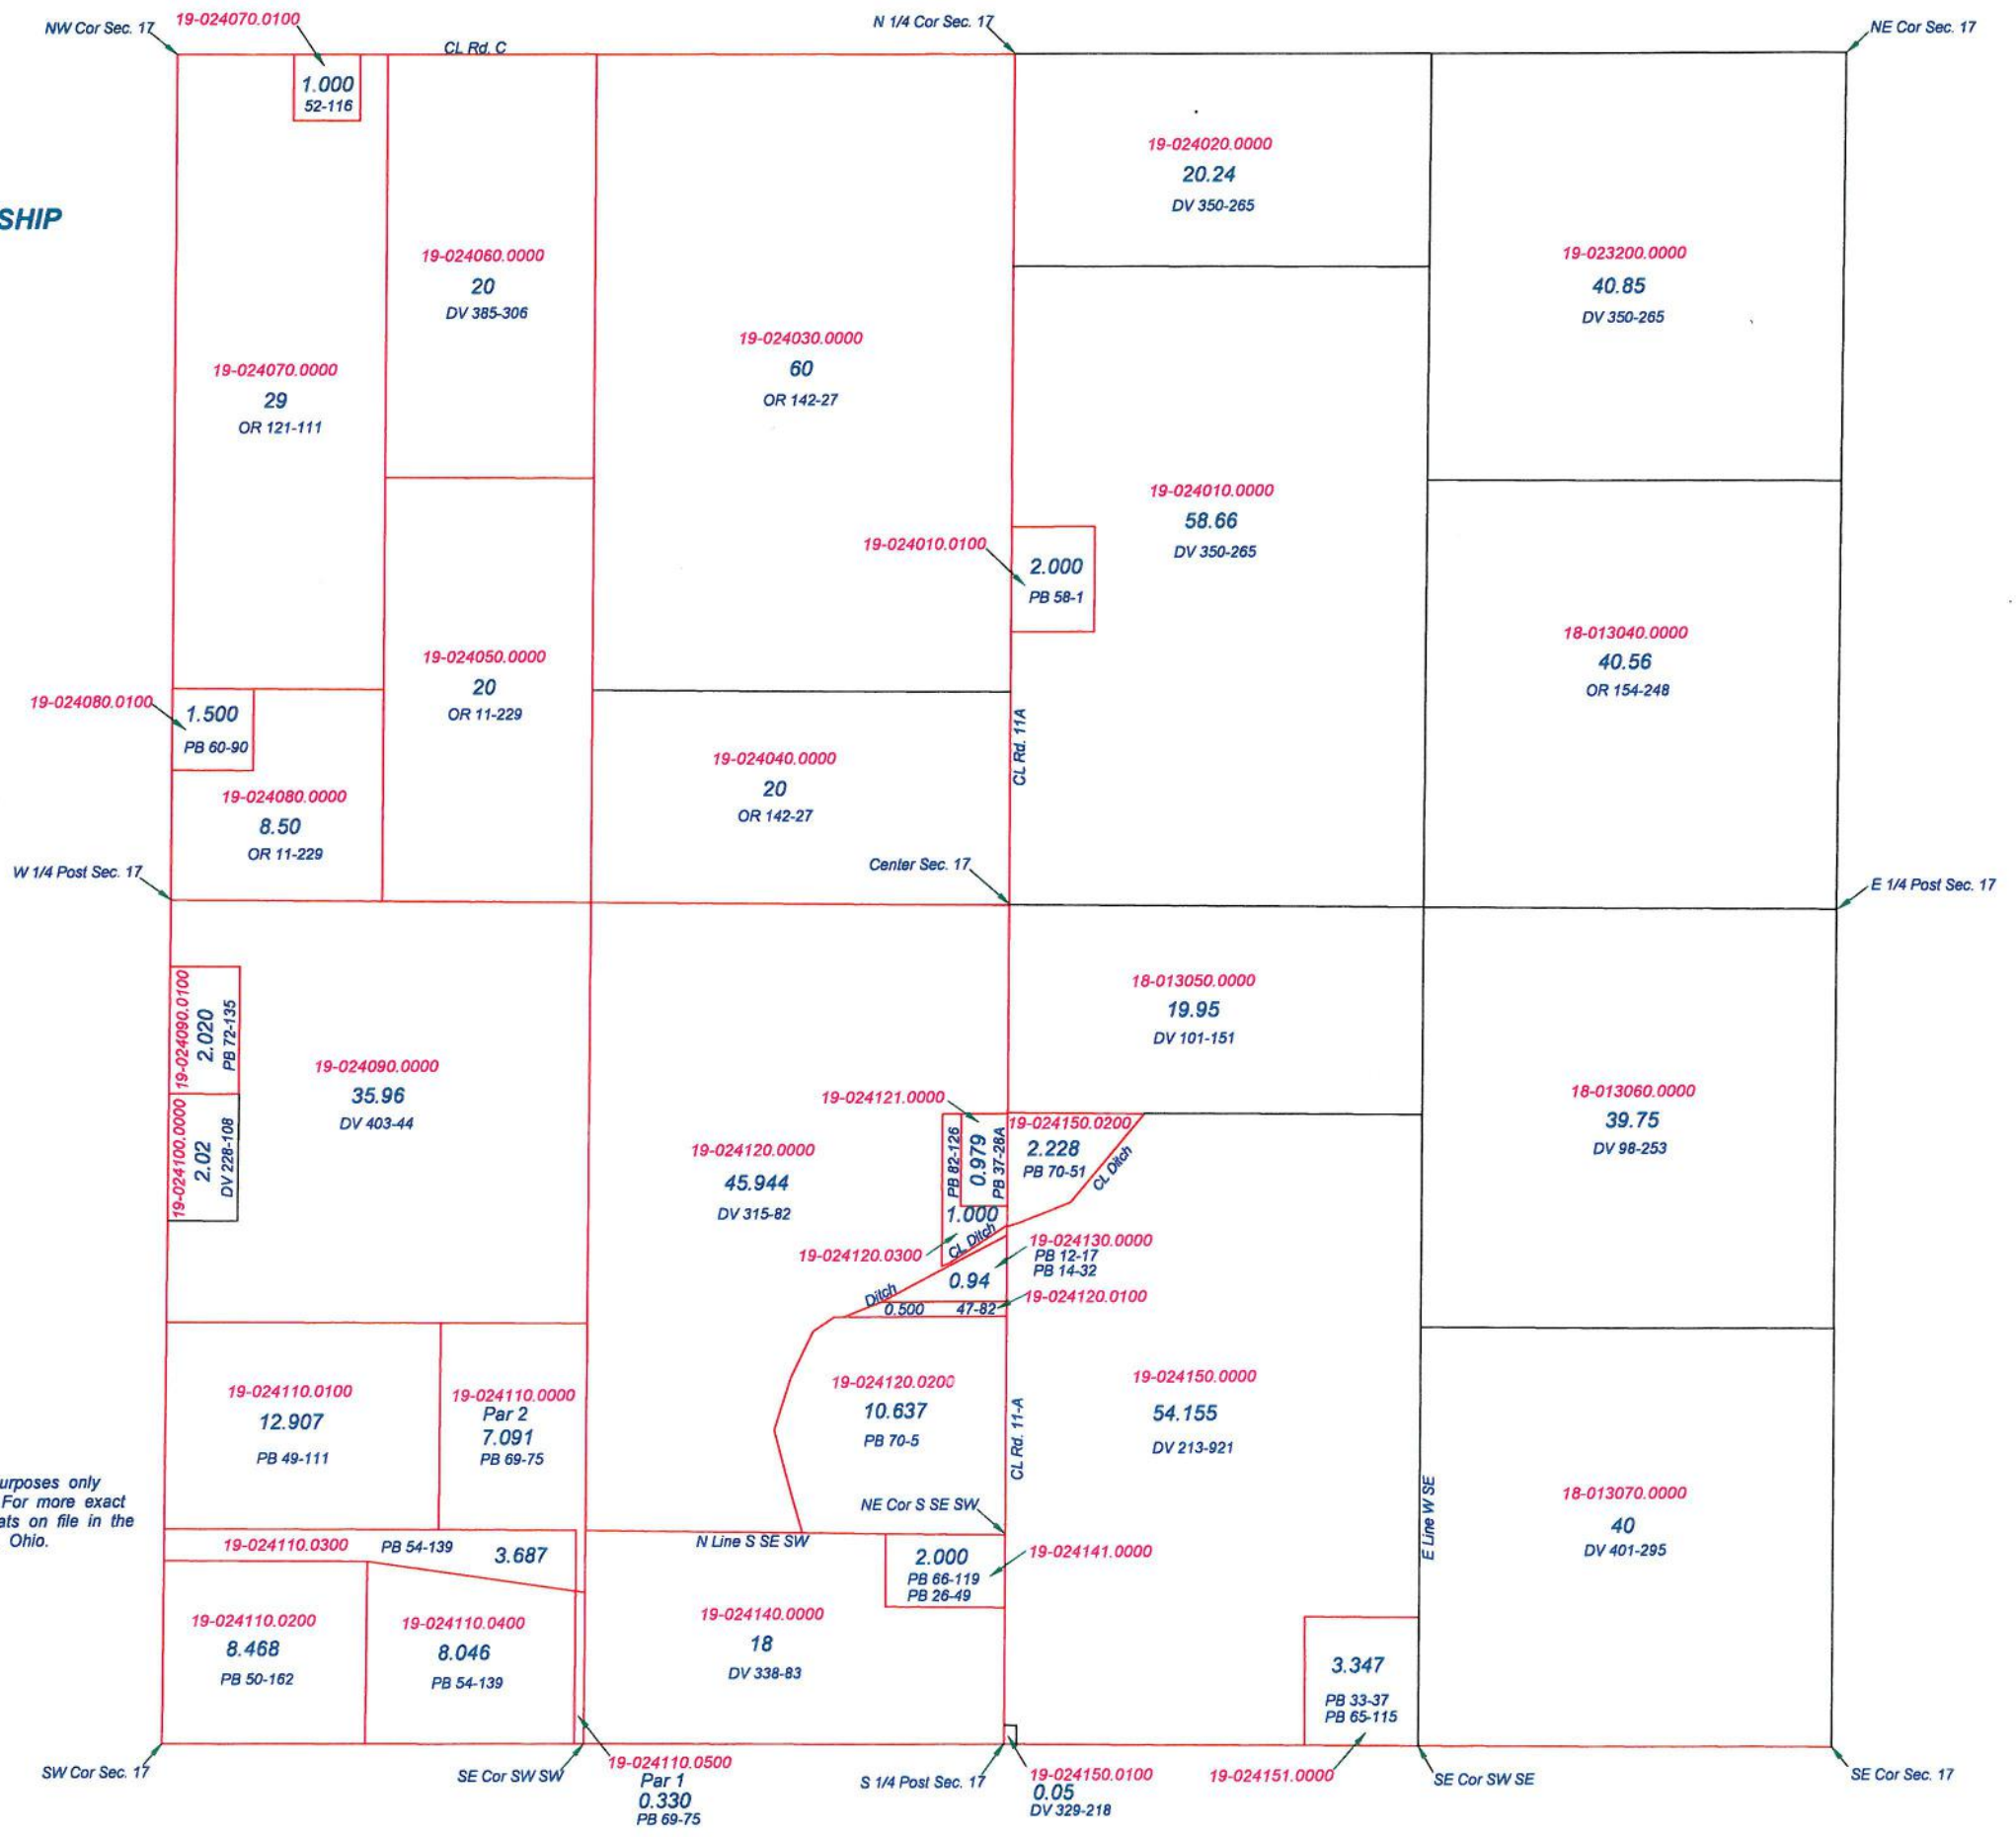

LIBERTY TOWNSHIP
T2N R7E
SECTION 17

This is a worksheet and is for location purposes only and cannot be guaranteed for accuracy. For more exact information, please CHECK deeds and plats on file in the Putnam County Recorders Office, Ottawa, Ohio.

Revised 2007