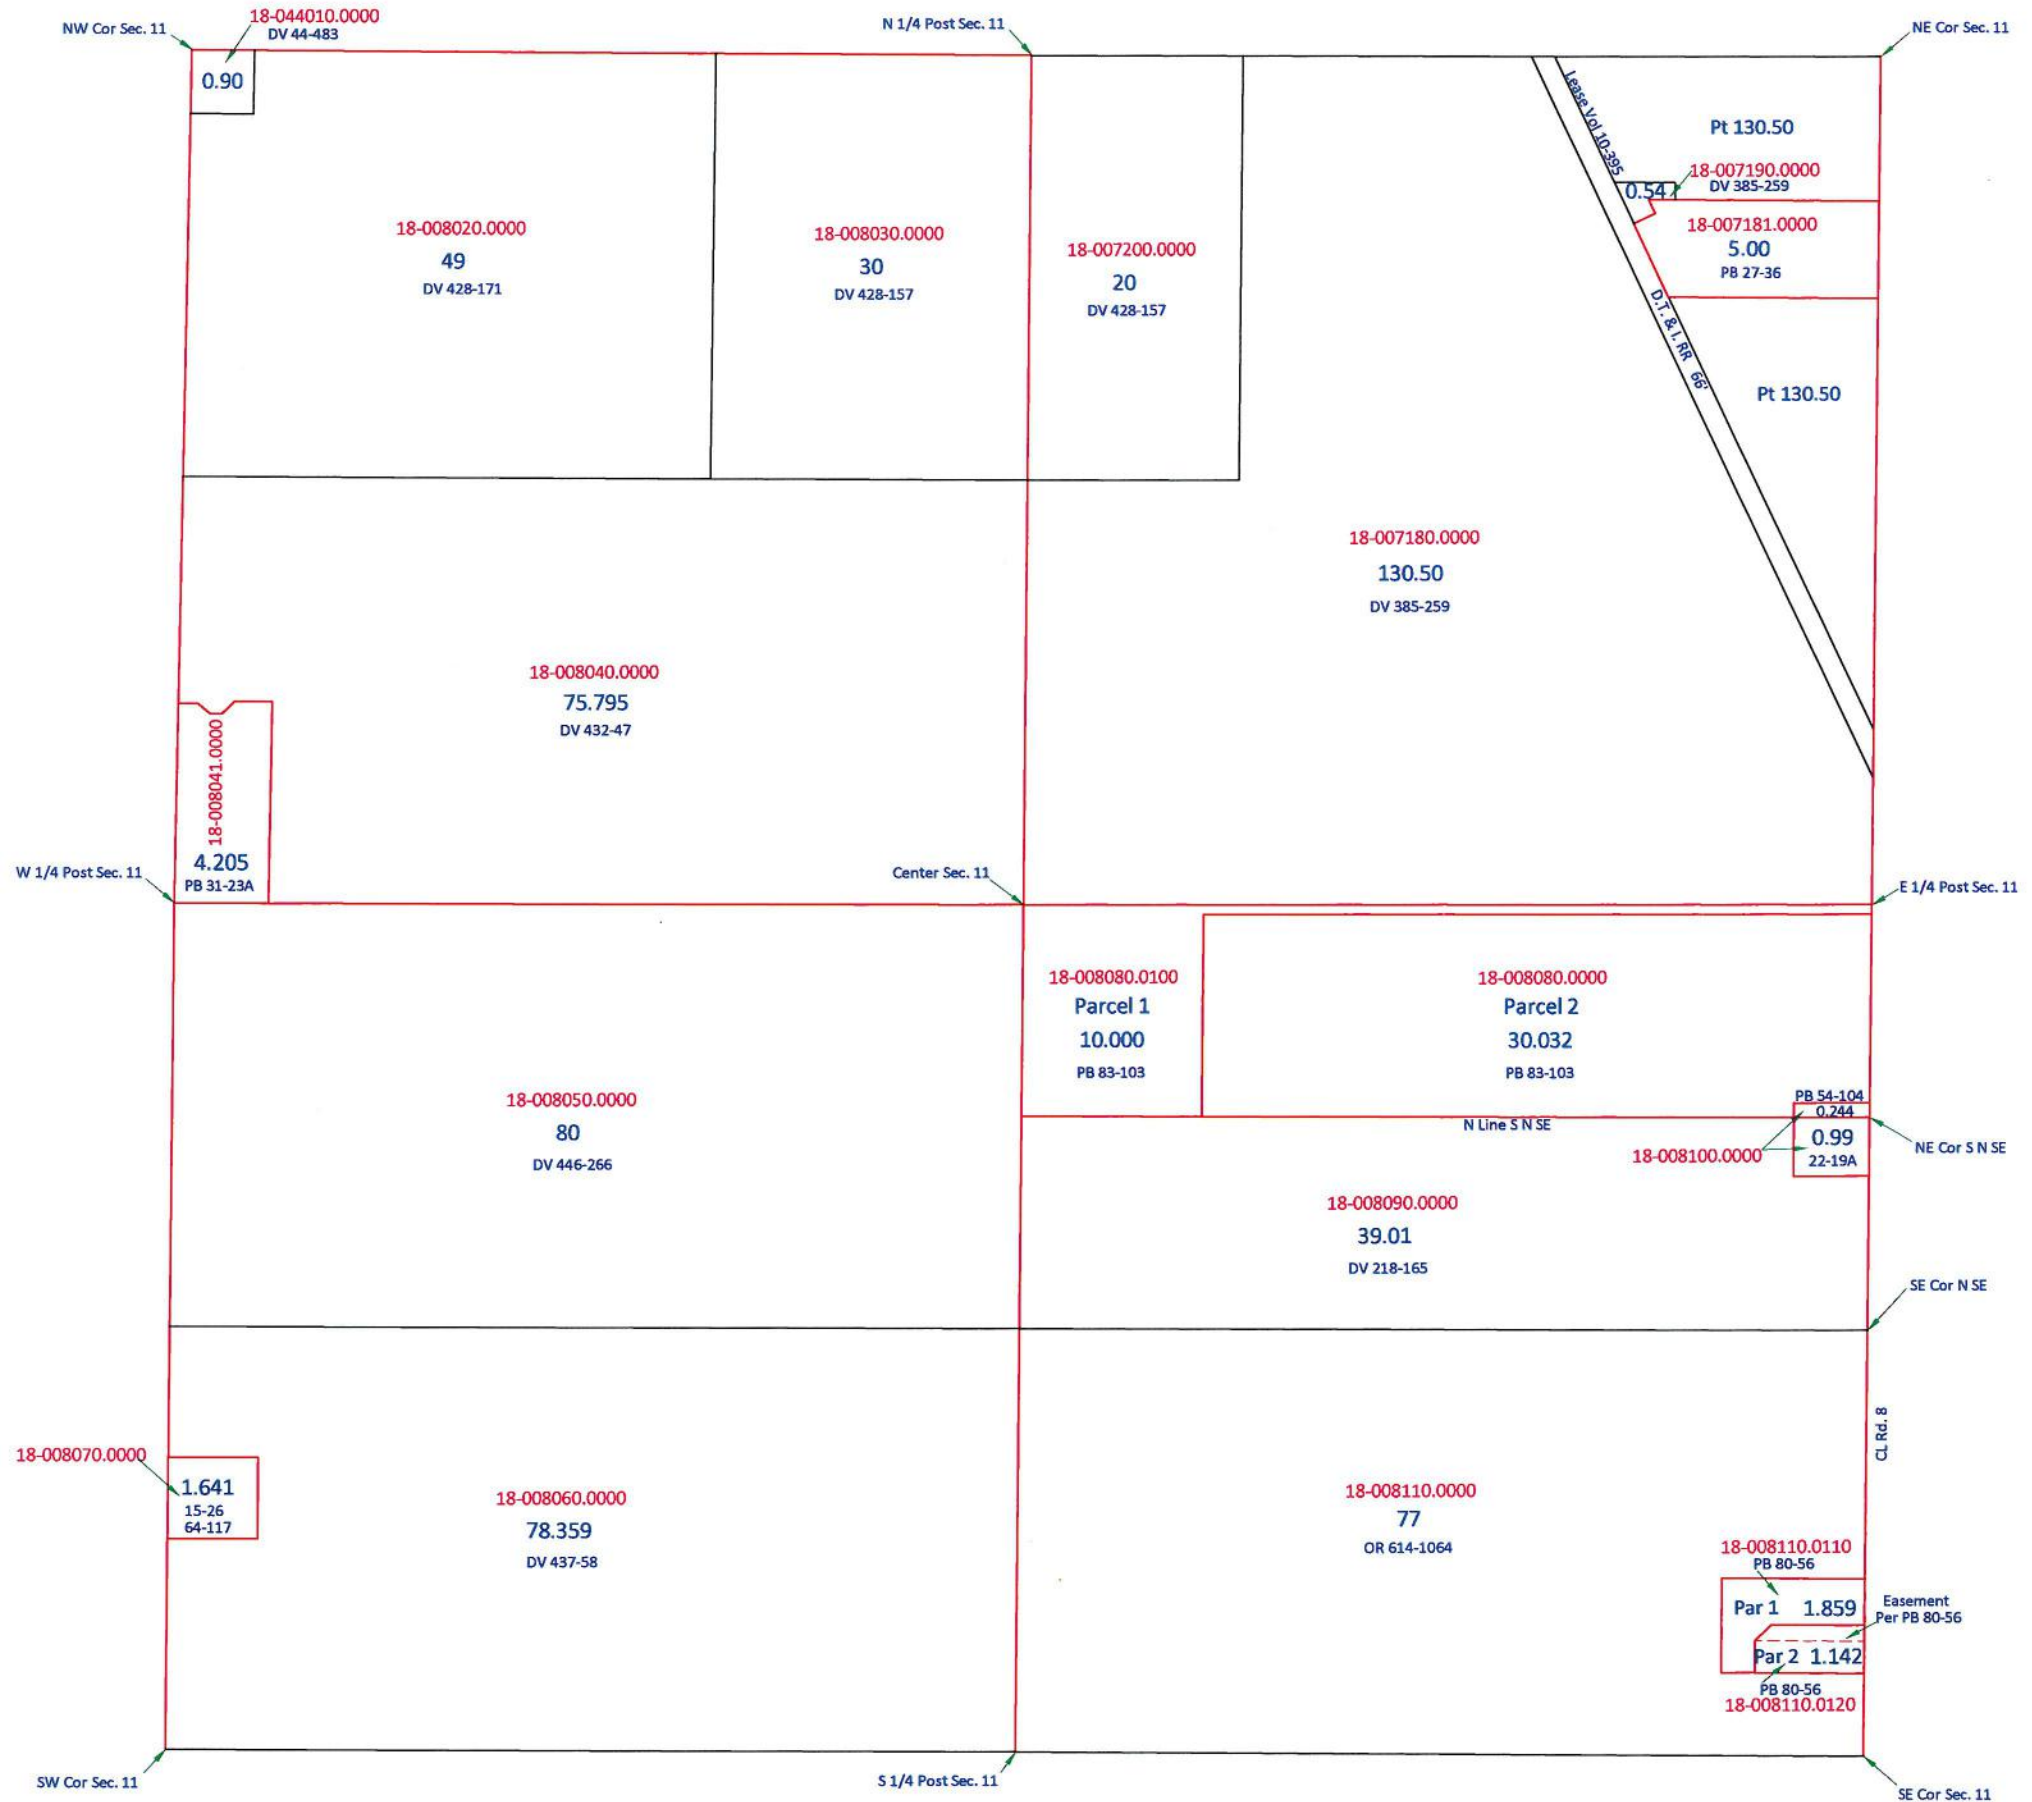

LIBERTY TOWNSHIP
T2N R7E
SECTION 11

This is a worksheet and is for location purposes only and cannot be guaranteed for accuracy. For more exact information, please CHECK deeds and plats on file in the Putnam County Recorders Office, Ottawa, Ohio.

Revised 2015