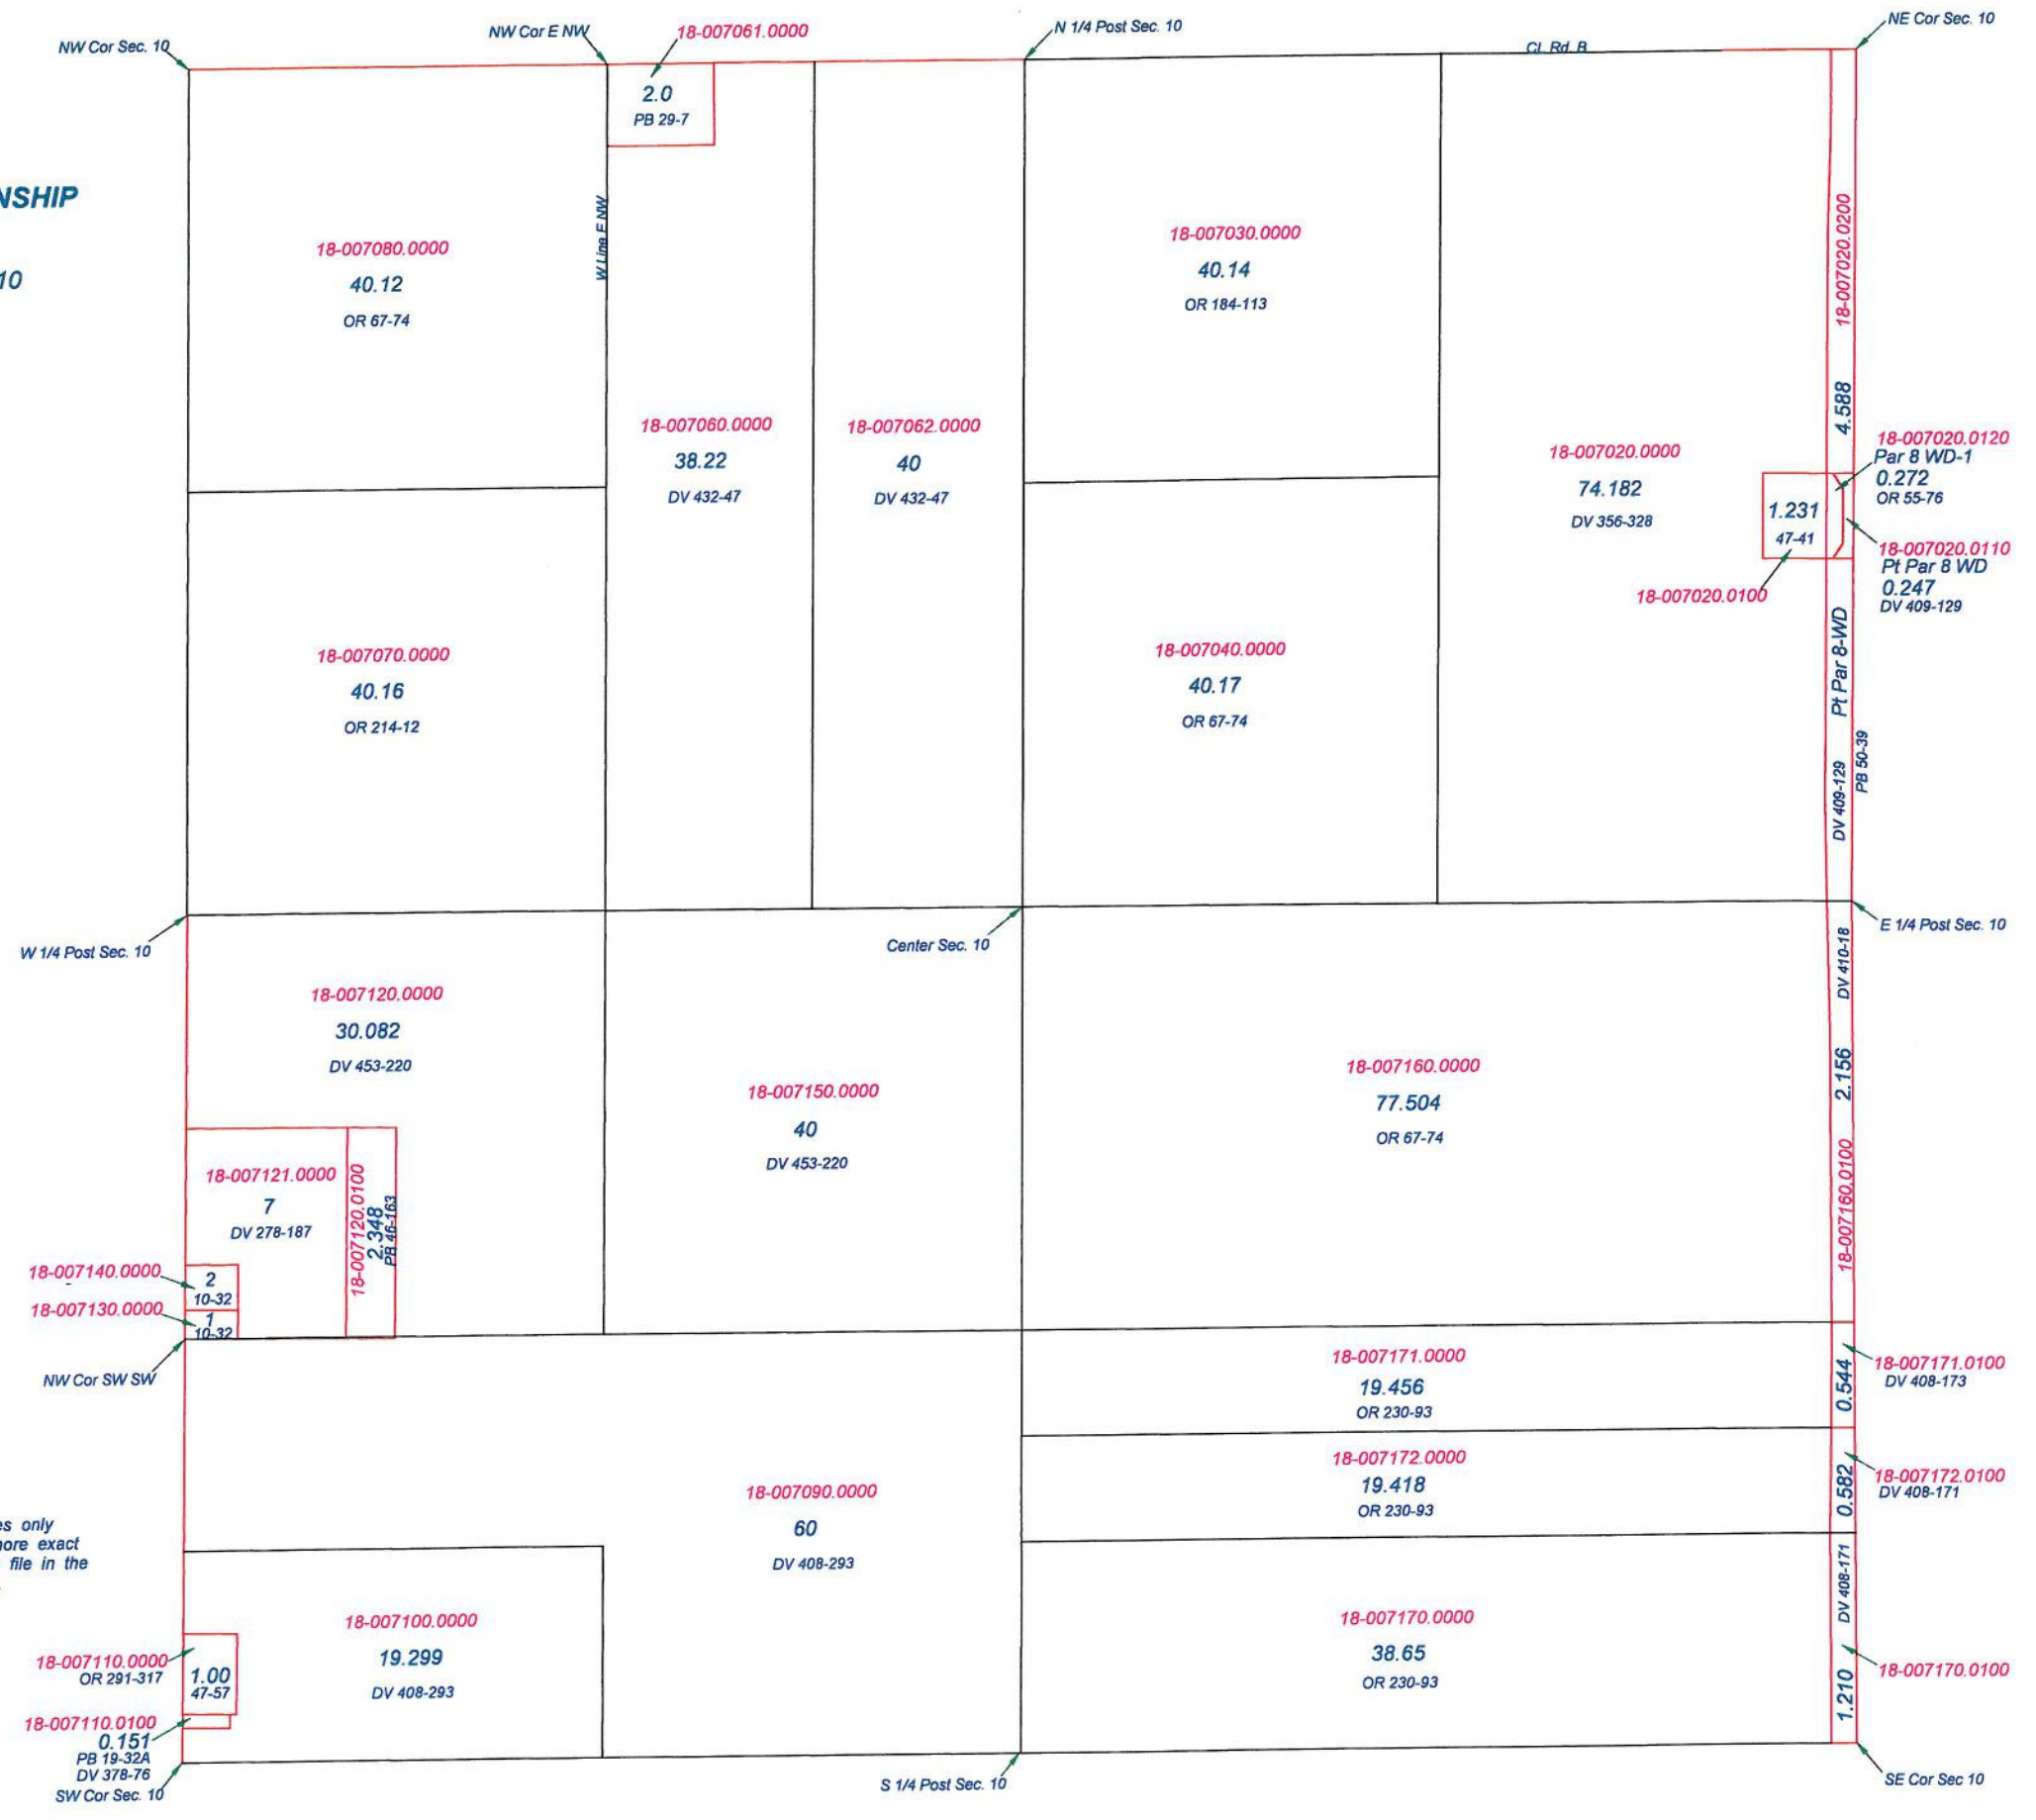

LIBERTY TOWNSHIP
T2N R7E
SECTION 10

This is a worksheet and is for location purposes only and cannot be guaranteed for accuracy. For more exact information, please CHECK deeds and plats on file in the Putnam County Recorders Office, Ottawa, Ohio.
Revised 2003