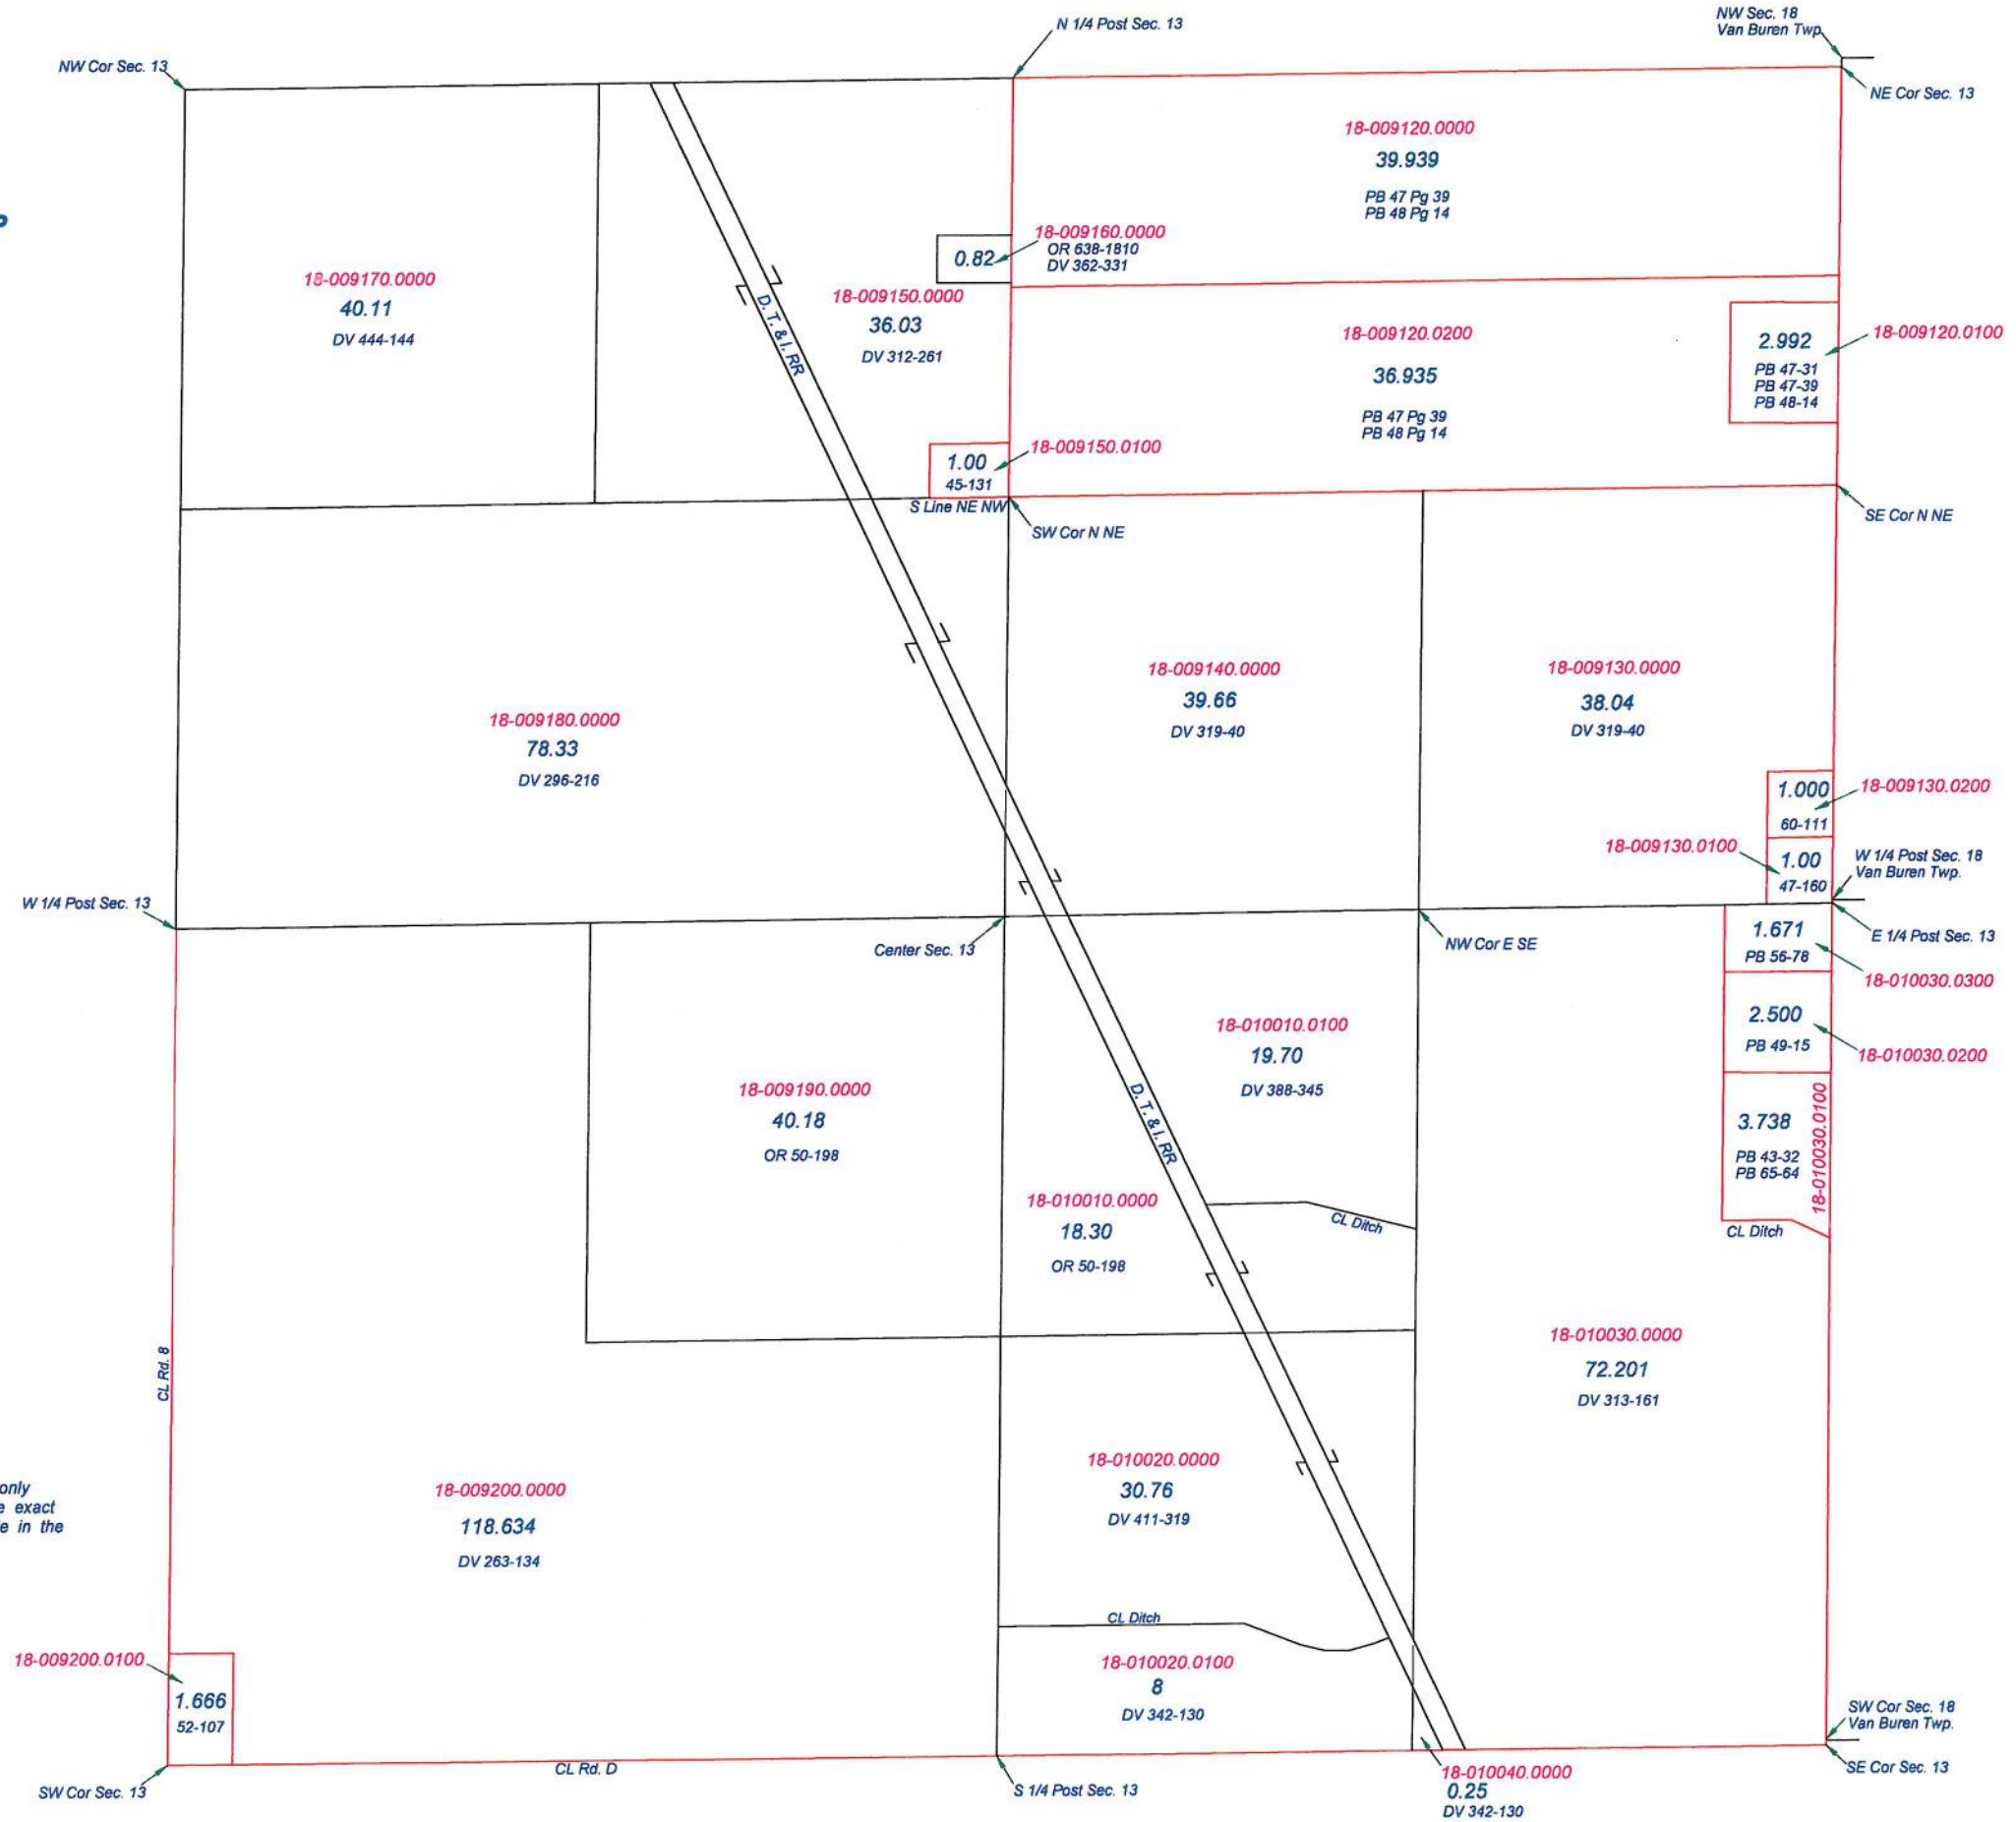

LIBERTY TOWNSHIP
T2N R7E
SECTION 13

This is a worksheet and is for location purposes only and cannot be guaranteed for accuracy. For more exact information, please CHECK deeds and plats on file in the Putnam County Recorders Office, Ottawa, Ohio.
Revised 2012