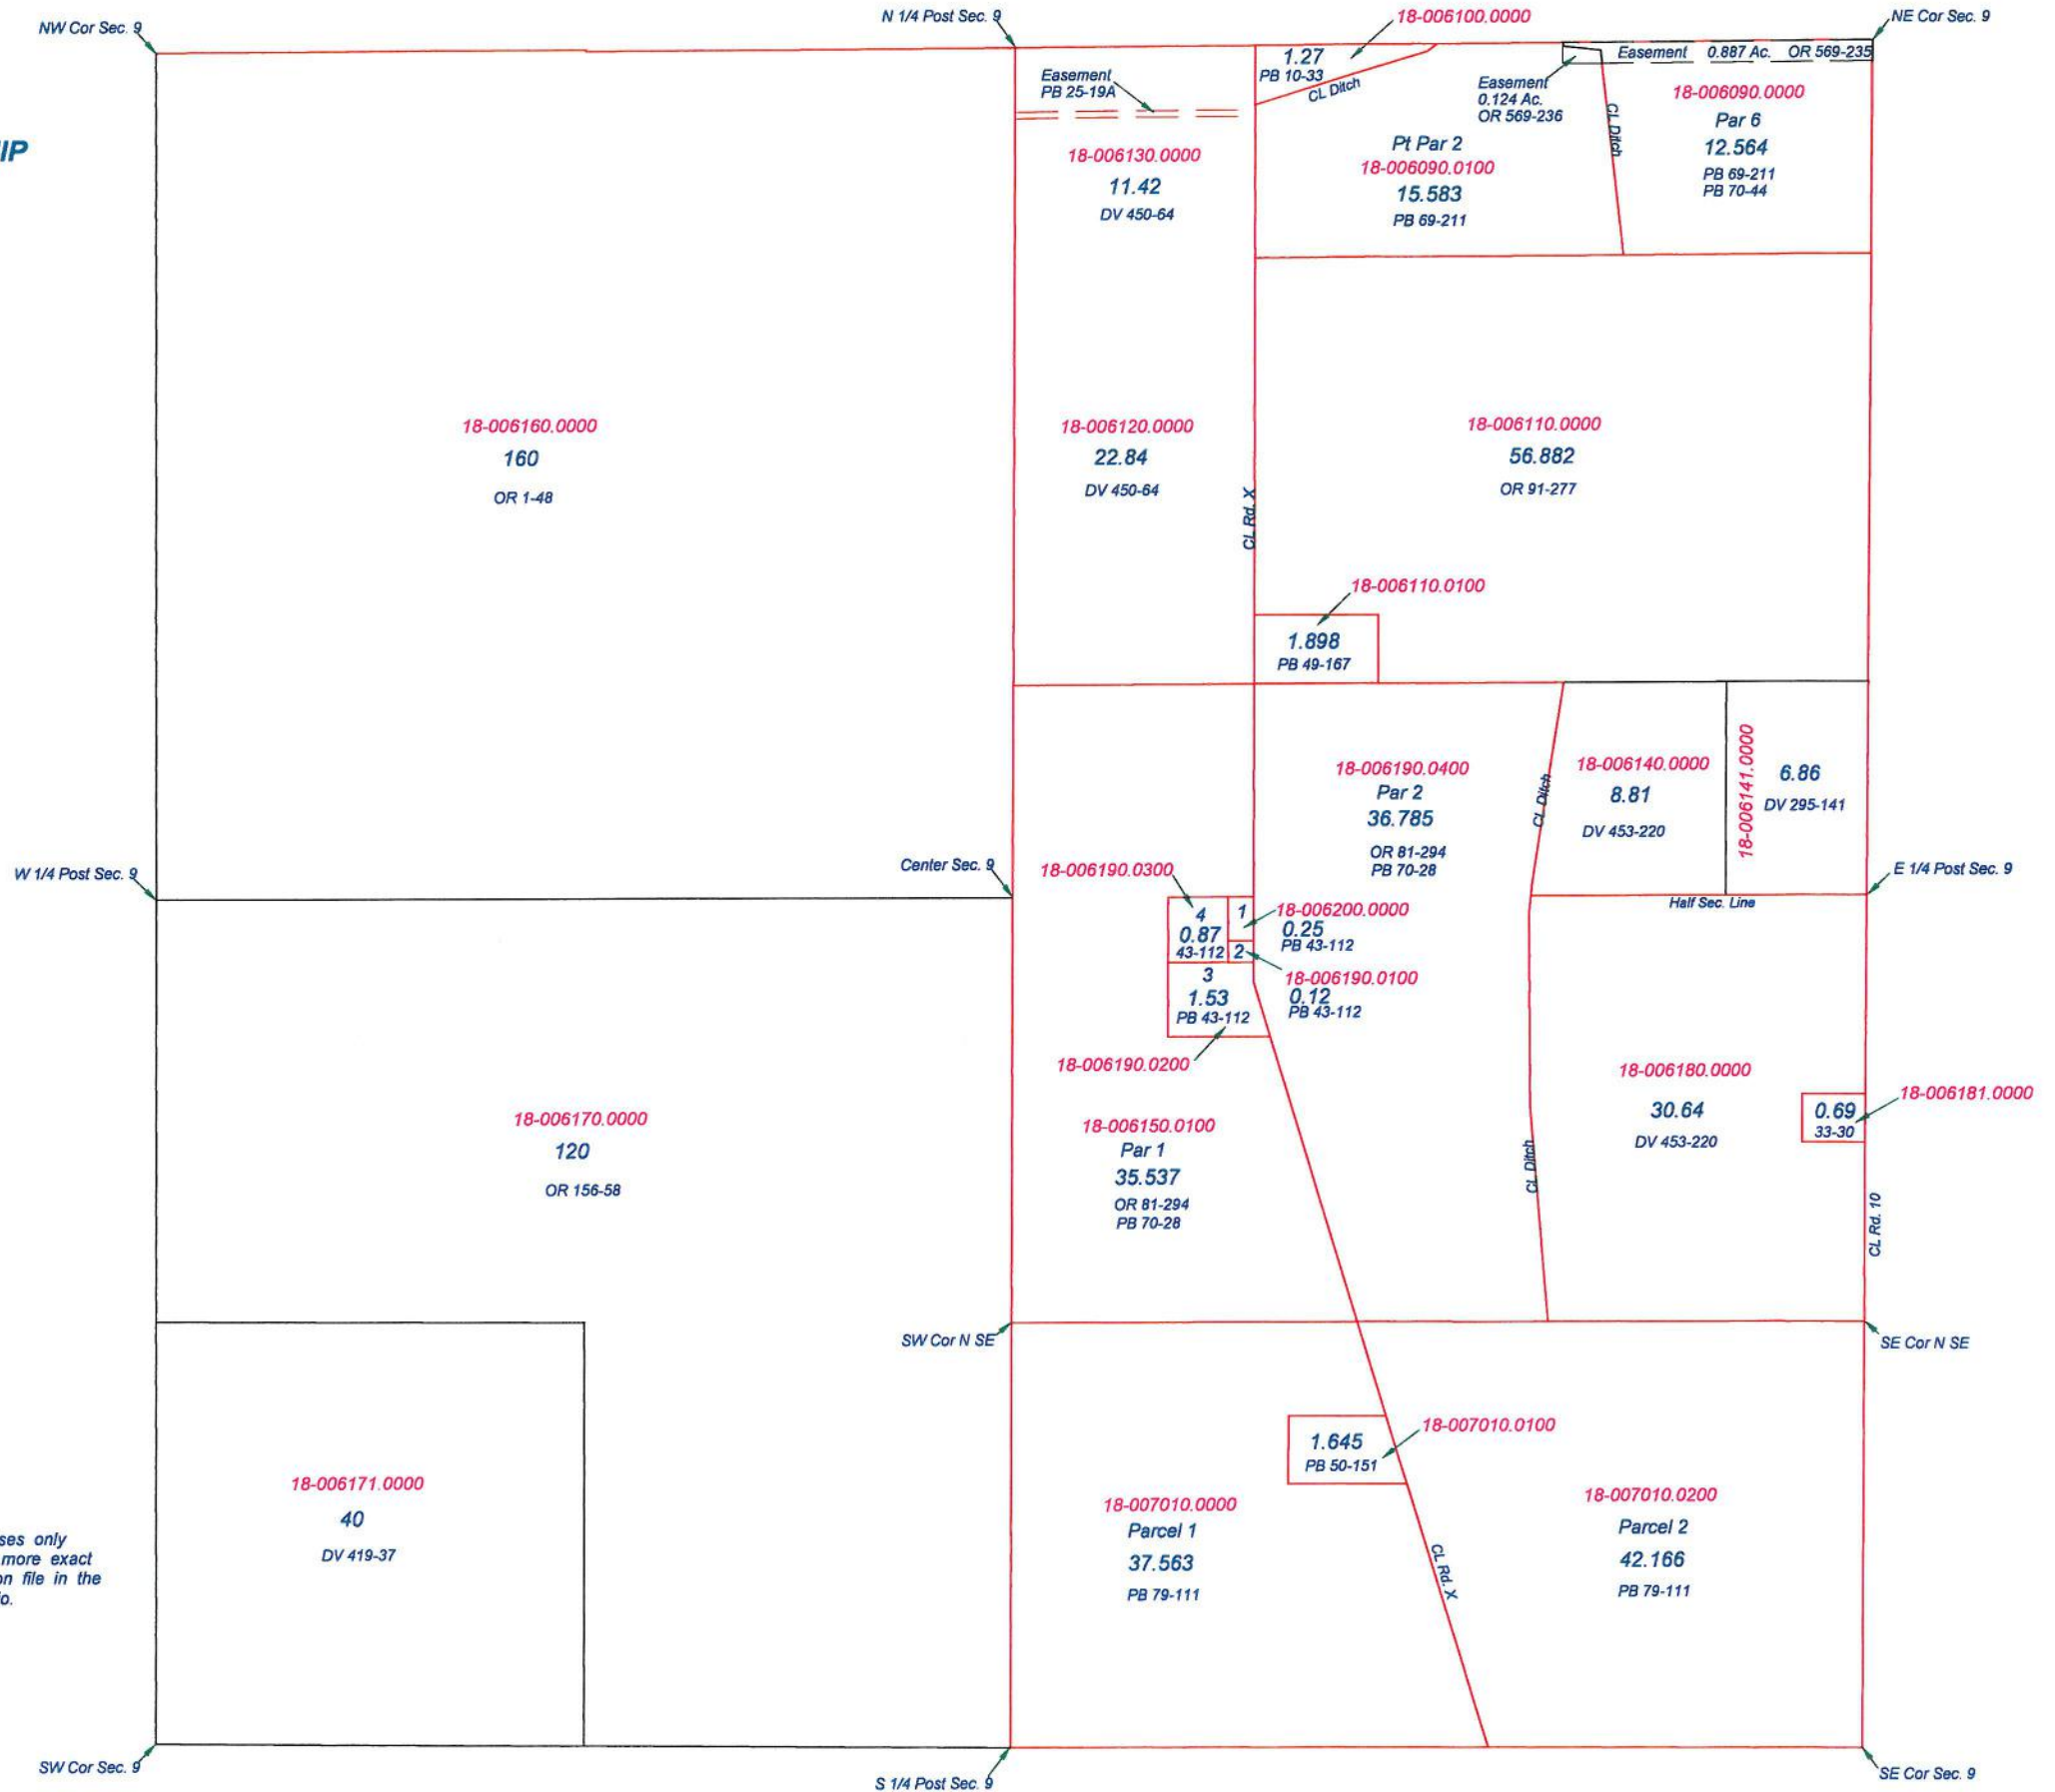

LIBERTY TOWNSHIP
T2N R7E
SECTION 9

*This is a worksheet and is for location purposes only and cannot be guaranteed for accuracy. For more exact information, please CHECK deeds and plats on file in the Putnam County Recorders Office, Ottawa, Ohio.
Revised 2012*