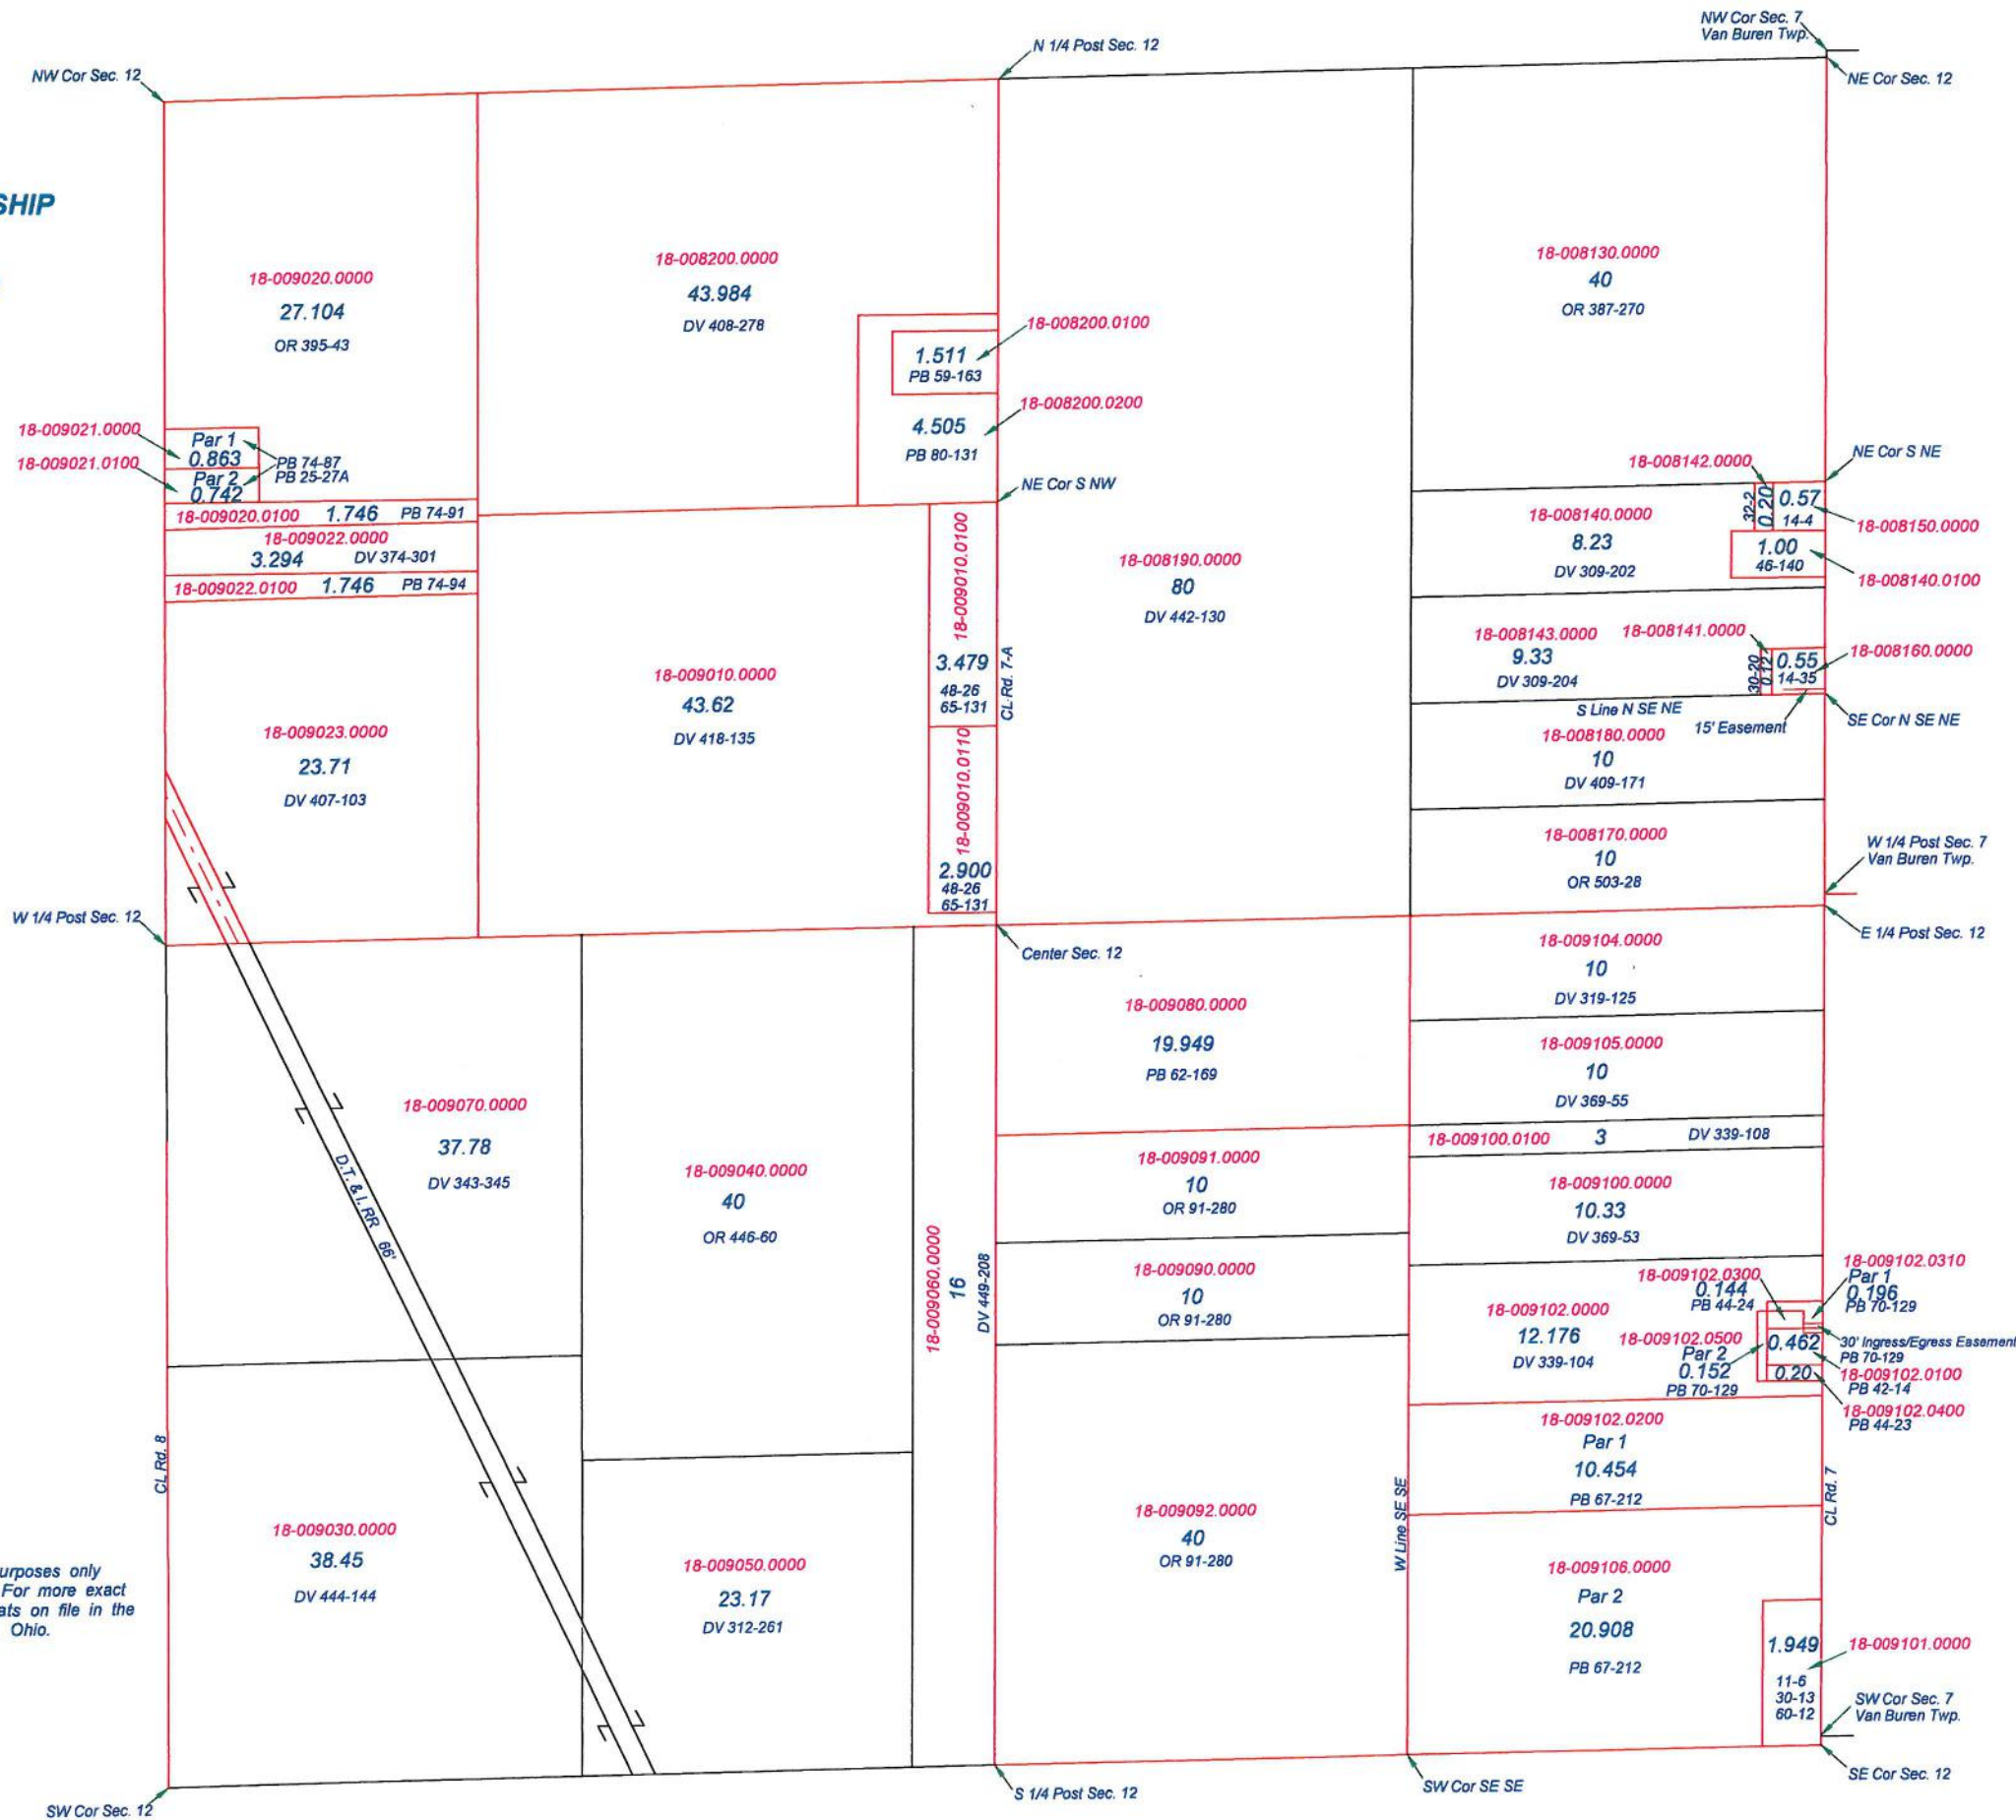

LIBERTY TOWNSHIP
T2N R7E
SECTION 12

This is a worksheet and is for location purposes only and cannot be guaranteed for accuracy. For more exact information, please CHECK deeds and plats on file in the Putnam County Records Office, Ottawa, Ohio.

Revised 2013