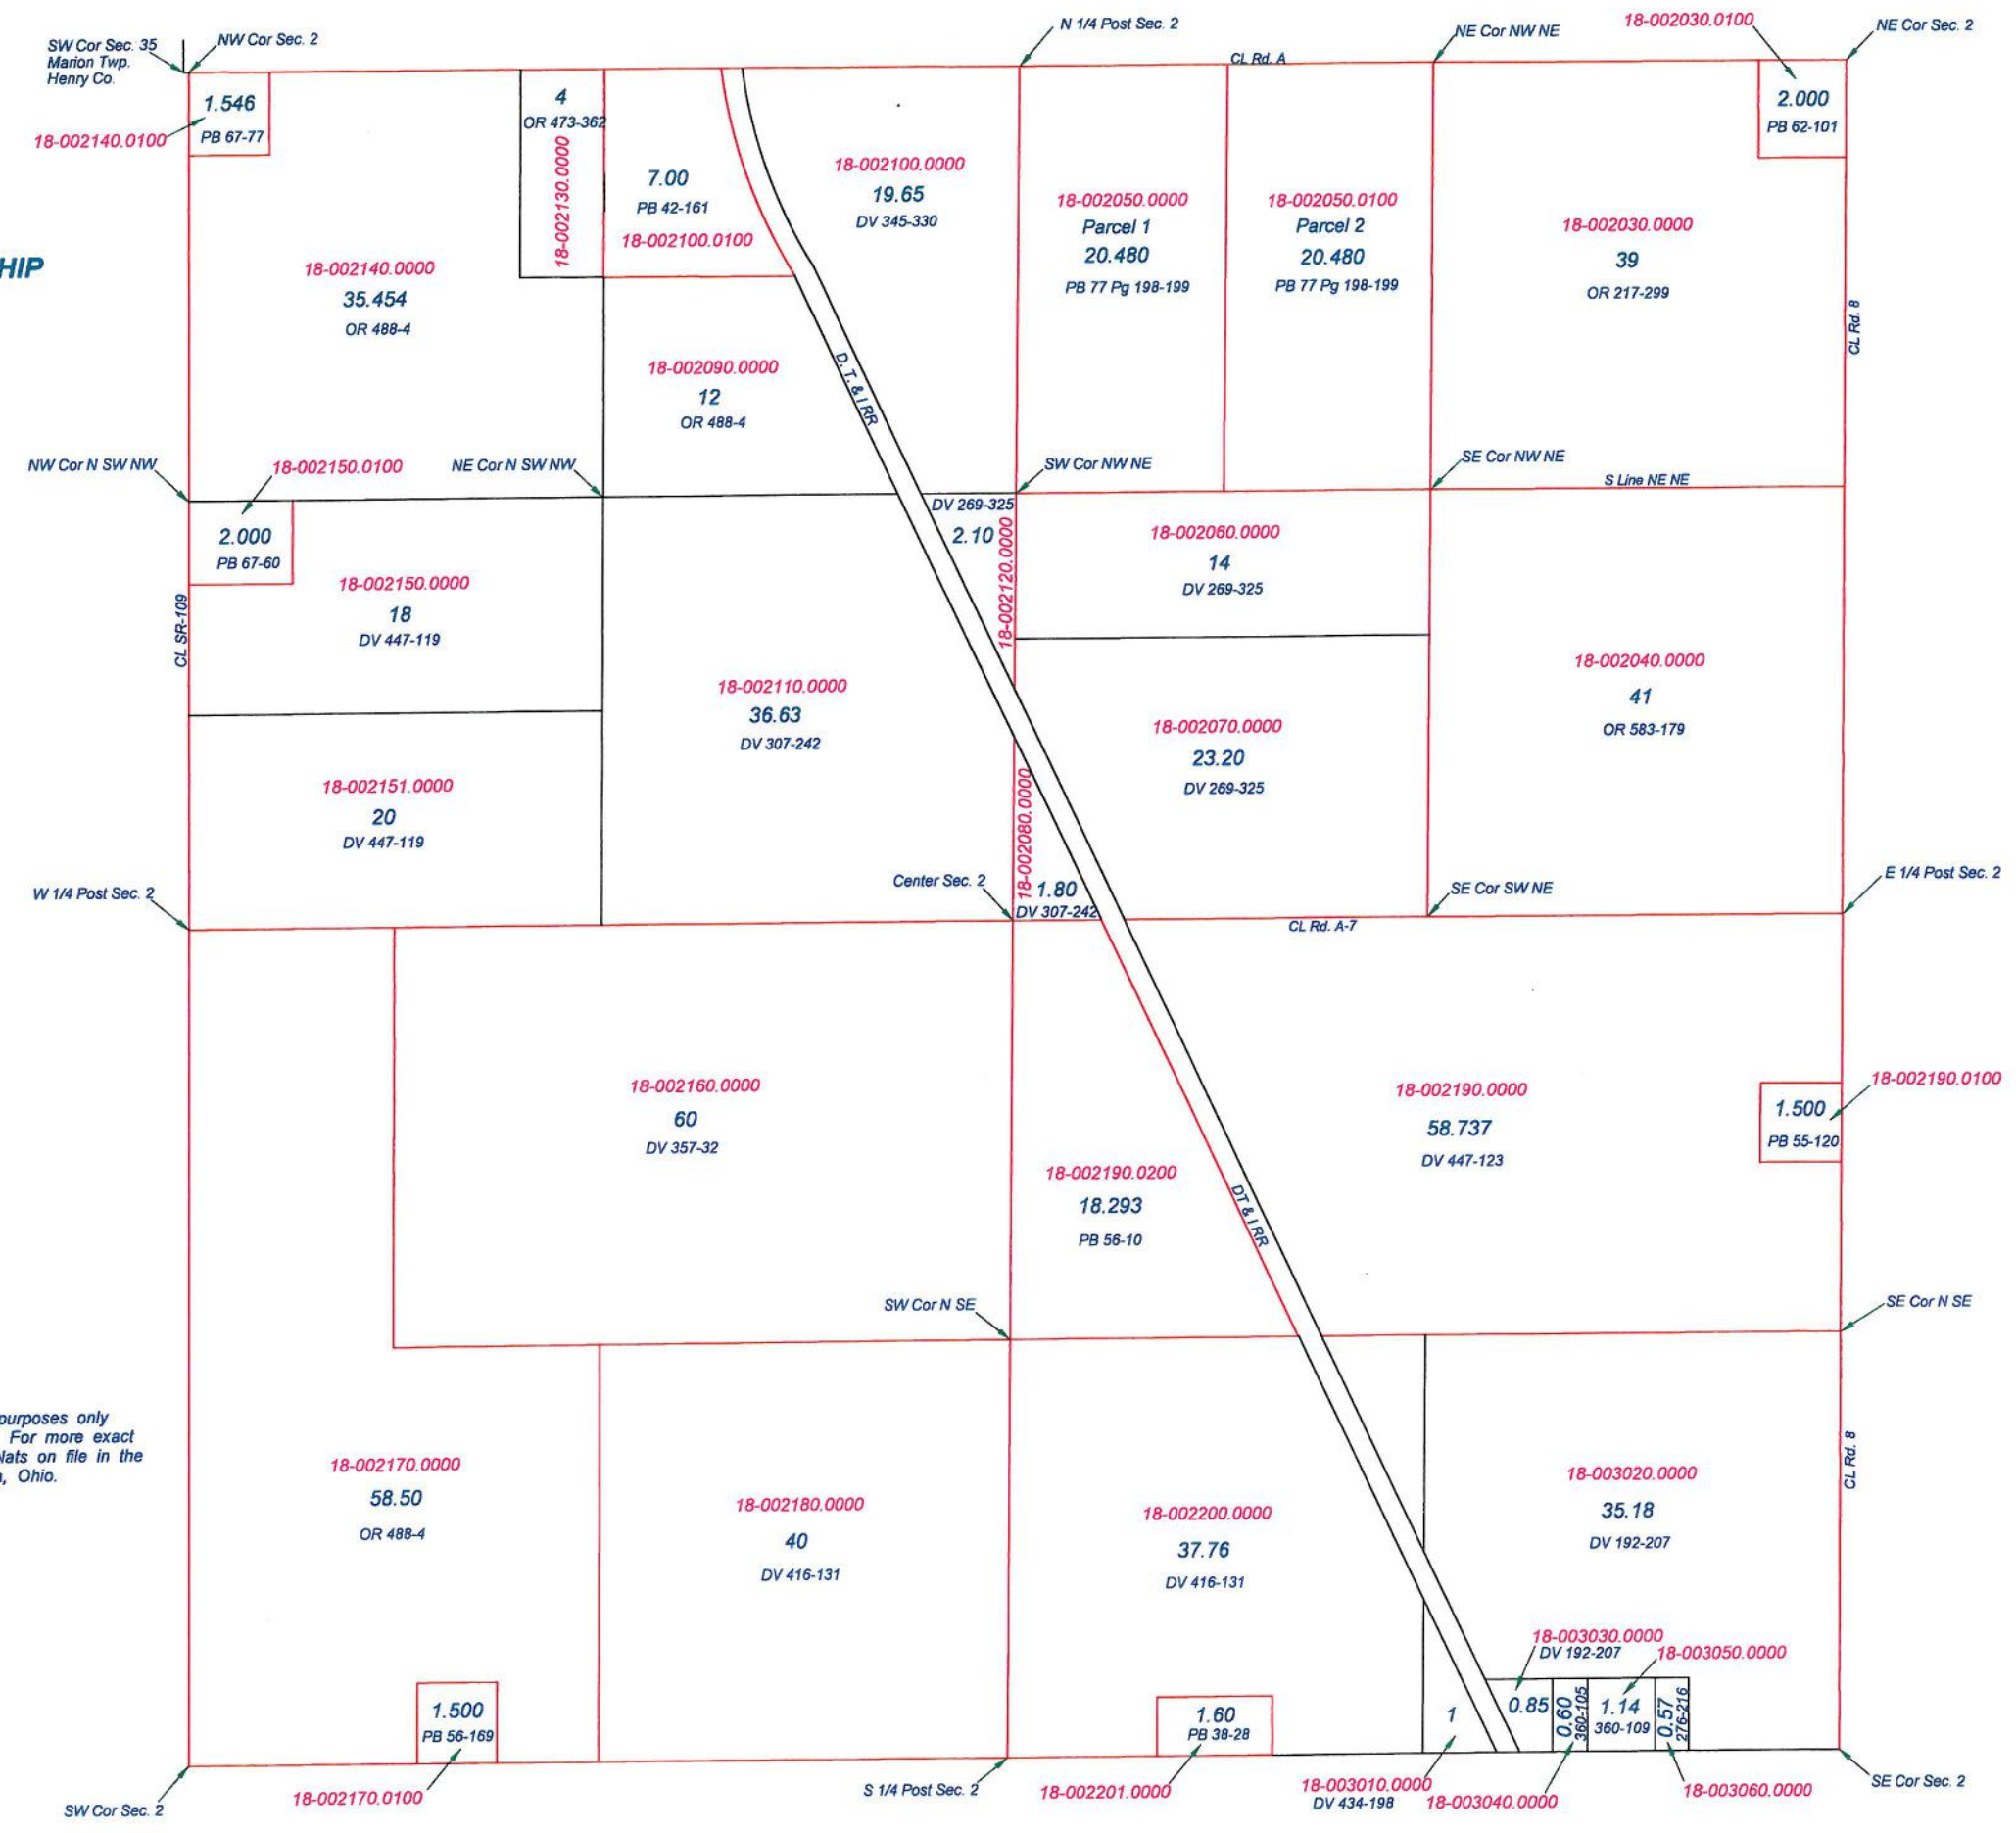

LIBERTY TOWNSHIP
T2N R7E
SECTION 1

This is a worksheet and is for location purposes only and cannot be guaranteed for accuracy. For more exact information, please CHECK deeds and plats on file in the Putnam County Recorders Office, Ottawa, Ohio.

Revised 2010

LIBERTY TOWNSHIP
T2N R7E
SECTION 2

This is a worksheet and is for location purposes only and cannot be guaranteed for accuracy. For more exact information, please CHECK deeds and plats on file in the Putnam County Recorders Office, Ottawa, Ohio.
Revised 2011

Revised 2010

18-003130.0100
S 1/4 Post Sec. 3

18-003162.0000
PB 32-8A
SE Cor Sec. 3

LIBERTY TOWNSHIP
T2N R7E
SECTION 4

This is a worksheet and is for location purposes only and cannot be guaranteed for accuracy. For more exact information, please CHECK deeds and plats on file in the Putnam County Recorders Office, Ottawa, Ohio.

Revised 2006

LIBERTY TOWNSHIP
T2N R7E
SECTION 5

SW Cor. Sec. 32
Marion Twp.
Henry Co.

NW Cor. Sec. 5

S 1/4 Post Sec. 32
Marion Twp.
Henry Co.

N 1/4 Post Sec. 5

NE Cor. Sec. 5

W 1/4 Post Sec. 5