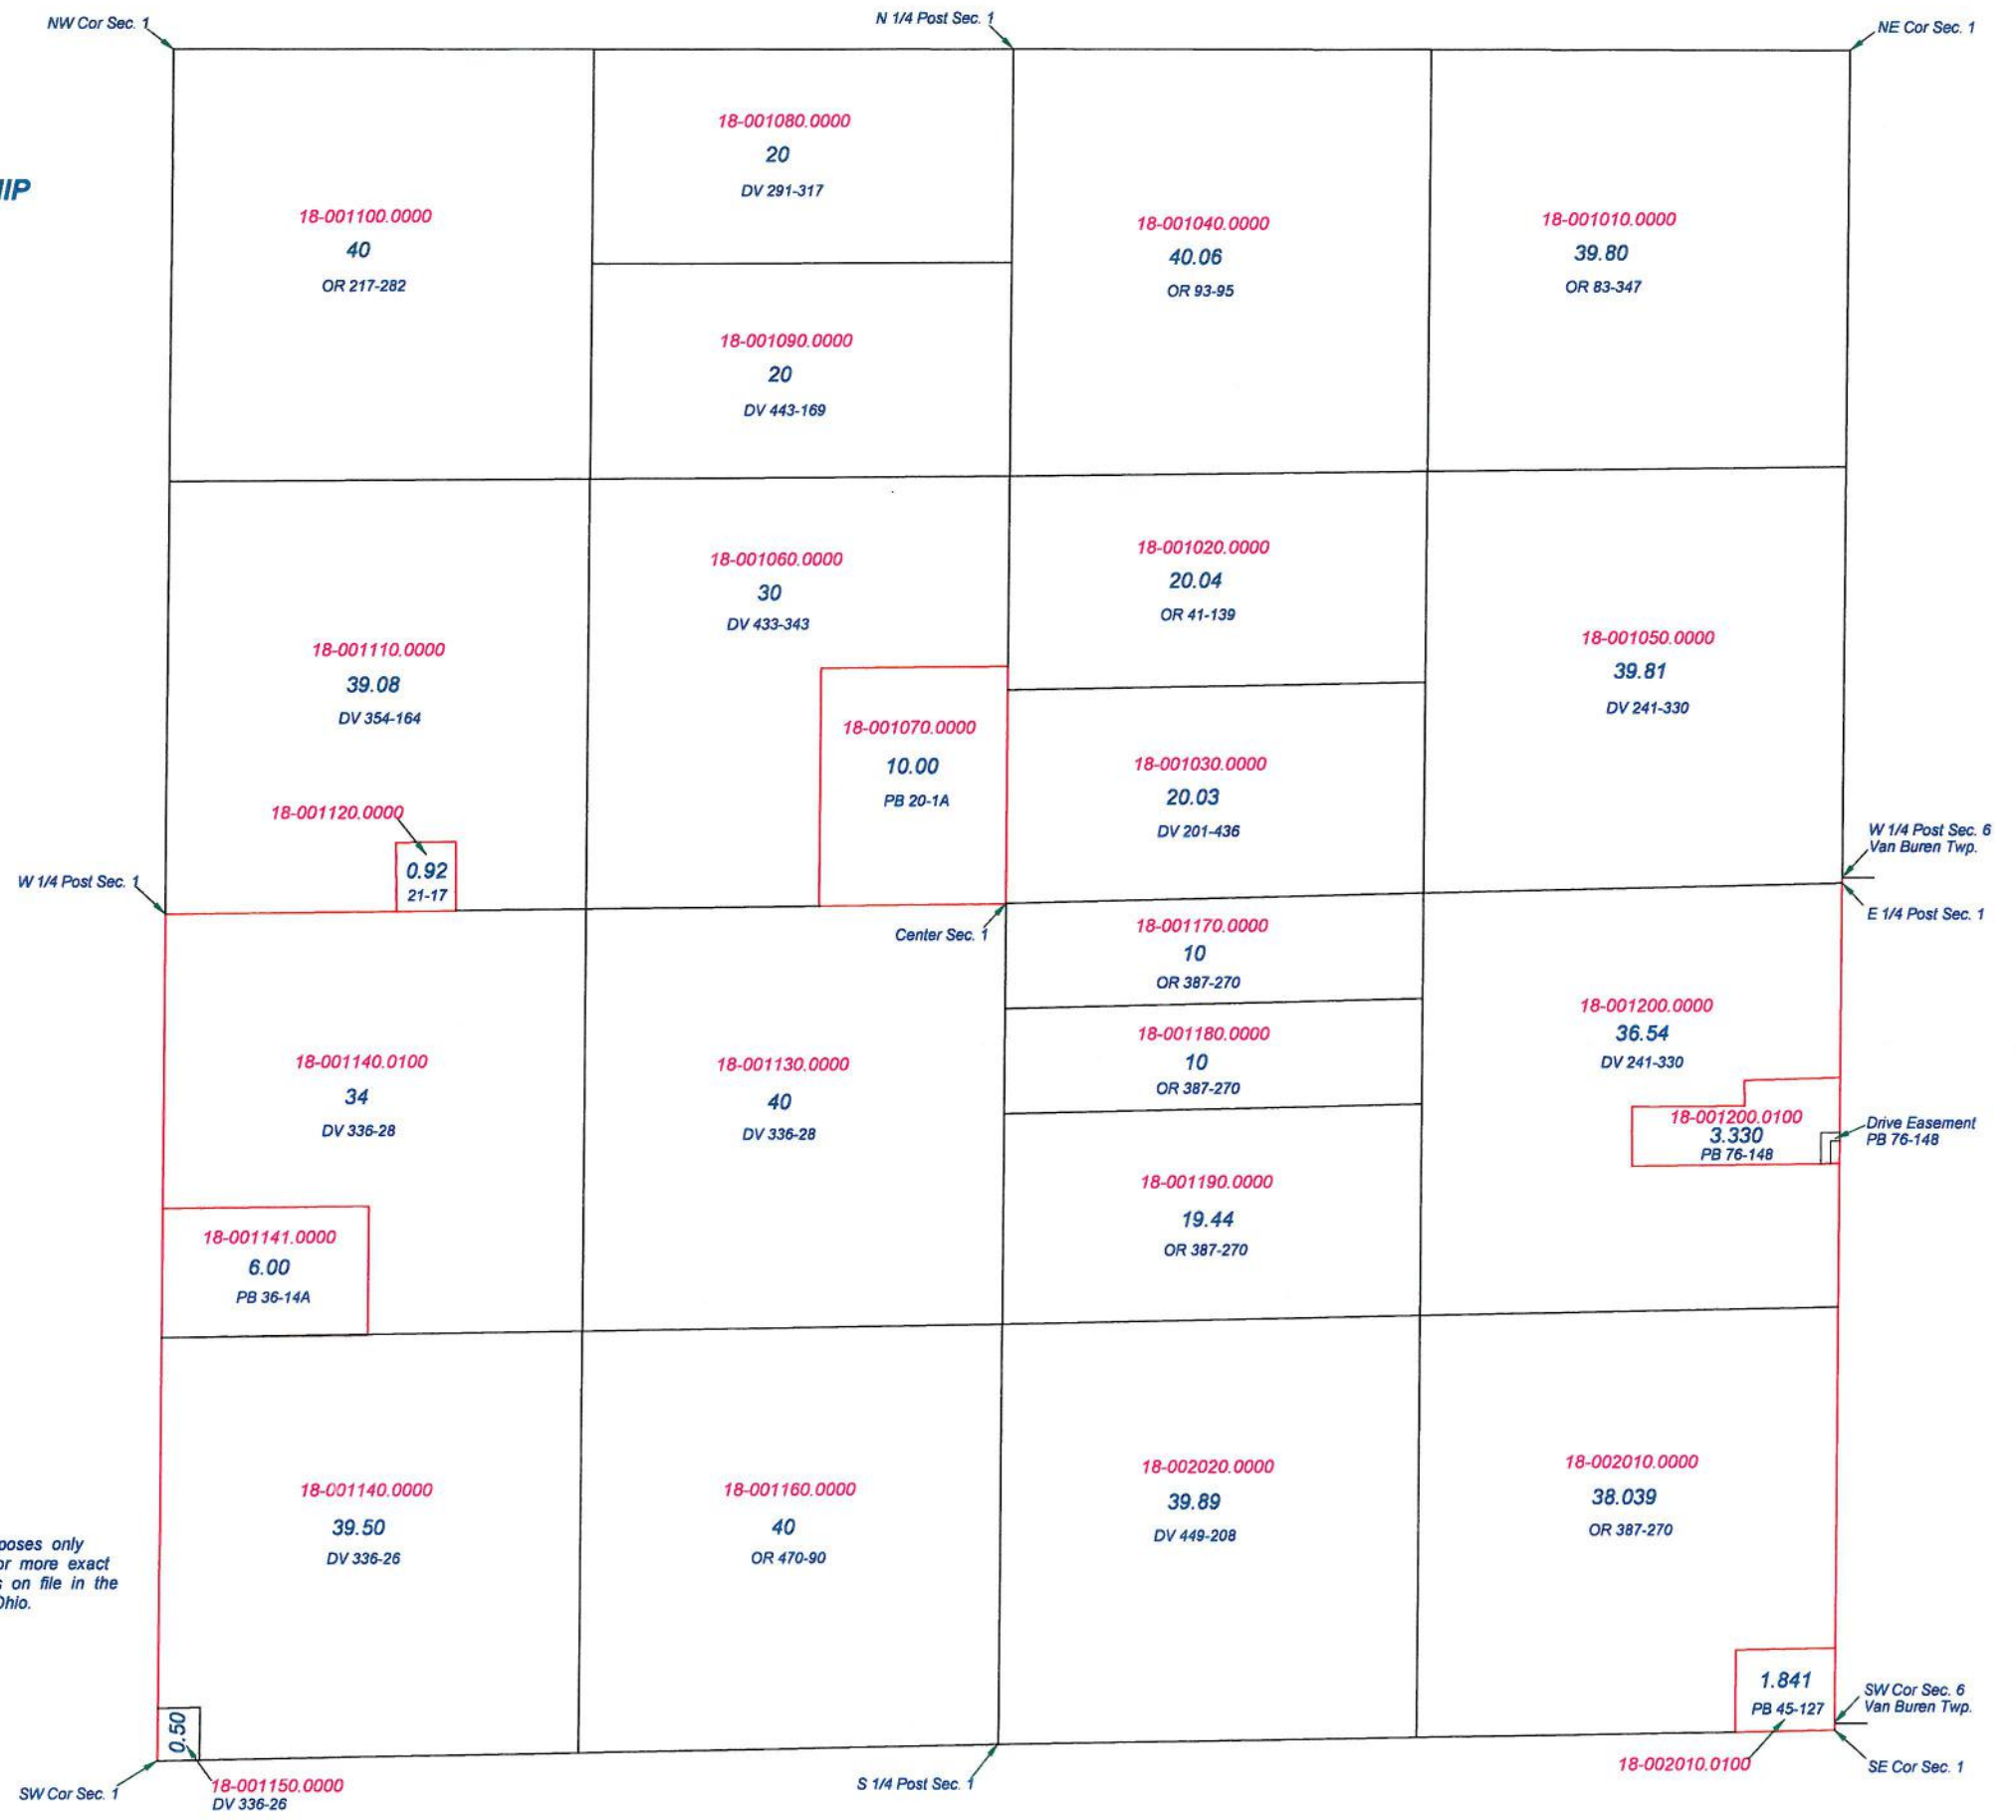

LIBERTY TOWNSHIP
T2N R7E
SECTION 1

This is a worksheet and is for location purposes only and cannot be guaranteed for accuracy. For more exact information, please CHECK deeds and plats on file in the Putnam County Recorders Office, Ottawa, Ohio.

Revised 2010

LIBERTY TOWNSHIP
T2N R7E
SECTION 2

This is a worksheet and is for location purposes only and cannot be guaranteed for accuracy. For more exact information, please CHECK deeds and plats on file in the Putnam County Recorders Office, Ottawa, Ohio.
Revised 2011

Revised 2010

18-003130.0100
S 1/4 Post Sec. 3

18-003162.0000
PB 32-8A
SE Cor Sec. 3

LIBERTY TOWNSHIP
T2N R7E
SECTION 4

This is a worksheet and is for location purposes only and cannot be guaranteed for accuracy. For more exact information, please CHECK deeds and plats on file in the Putnam County Recorders Office, Ottawa, Ohio.

Revised 2006

LIBERTY TOWNSHIP
T2N R7E
SECTION 5

SW Cor. Sec. 32
Marion Twp.
Henry Co.

NW Cor. Sec. 5

S 1/4 Post Sec. 32
Marion Twp.
Henry Co.

N 1/4 Post Sec. 5

NE Cor. Sec. 5

W 1/4 Post Sec. 5