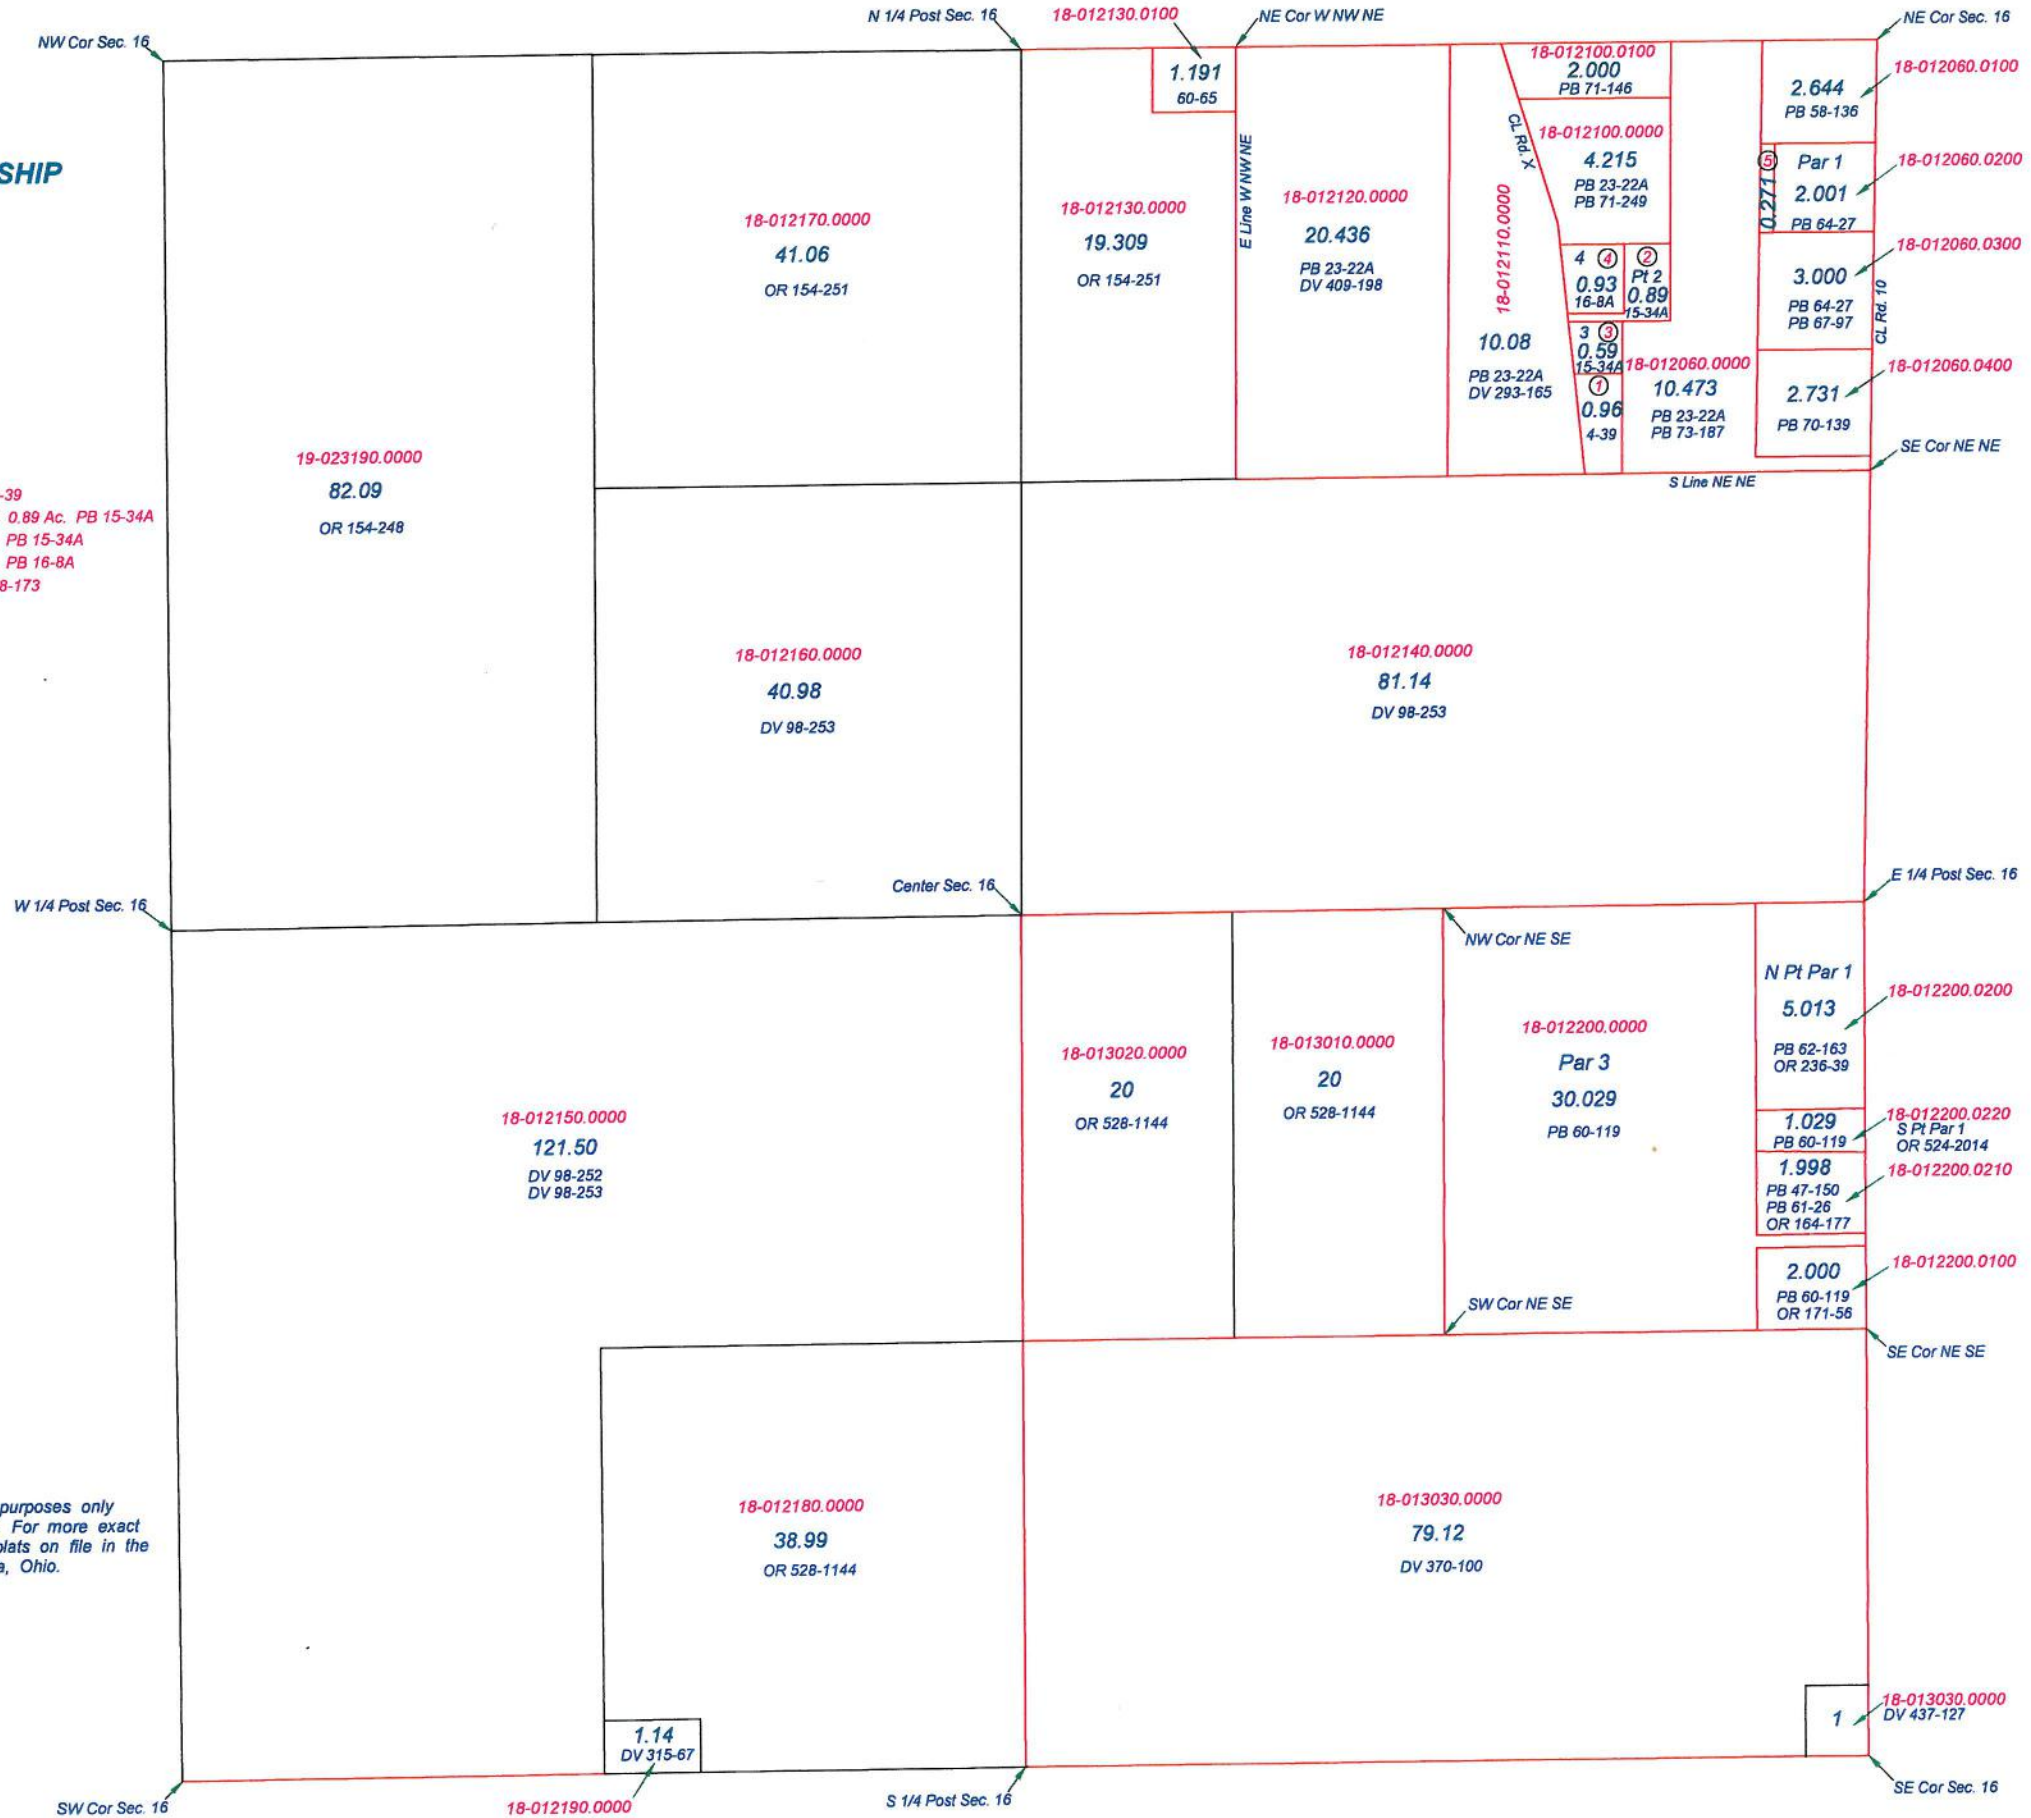

LIBERTY TOWNSHIP
T2N R7E
SECTION 16

- ① 18-012050.0000 0.96 Ac. PB 4-39
- ② 18-012070.0000 Par 2 Ex NW Pt. 0.89 Ac. PB 15-34A
- ③ 18-012080.0000 Par 3 0.59 Ac. PB 15-34A
- ④ 18-012090.0000 Par 4 0.93 Ac. PB 16-8A
- ⑤ 18-012060.0500 0.271 Ac. PB 78-173

This is a worksheet and is for location purposes only and cannot be guaranteed for accuracy. For more exact information, please CHECK deeds and plats on file in the Putnam County Recorders Office, Ottawa, Ohio.

Revised 2012