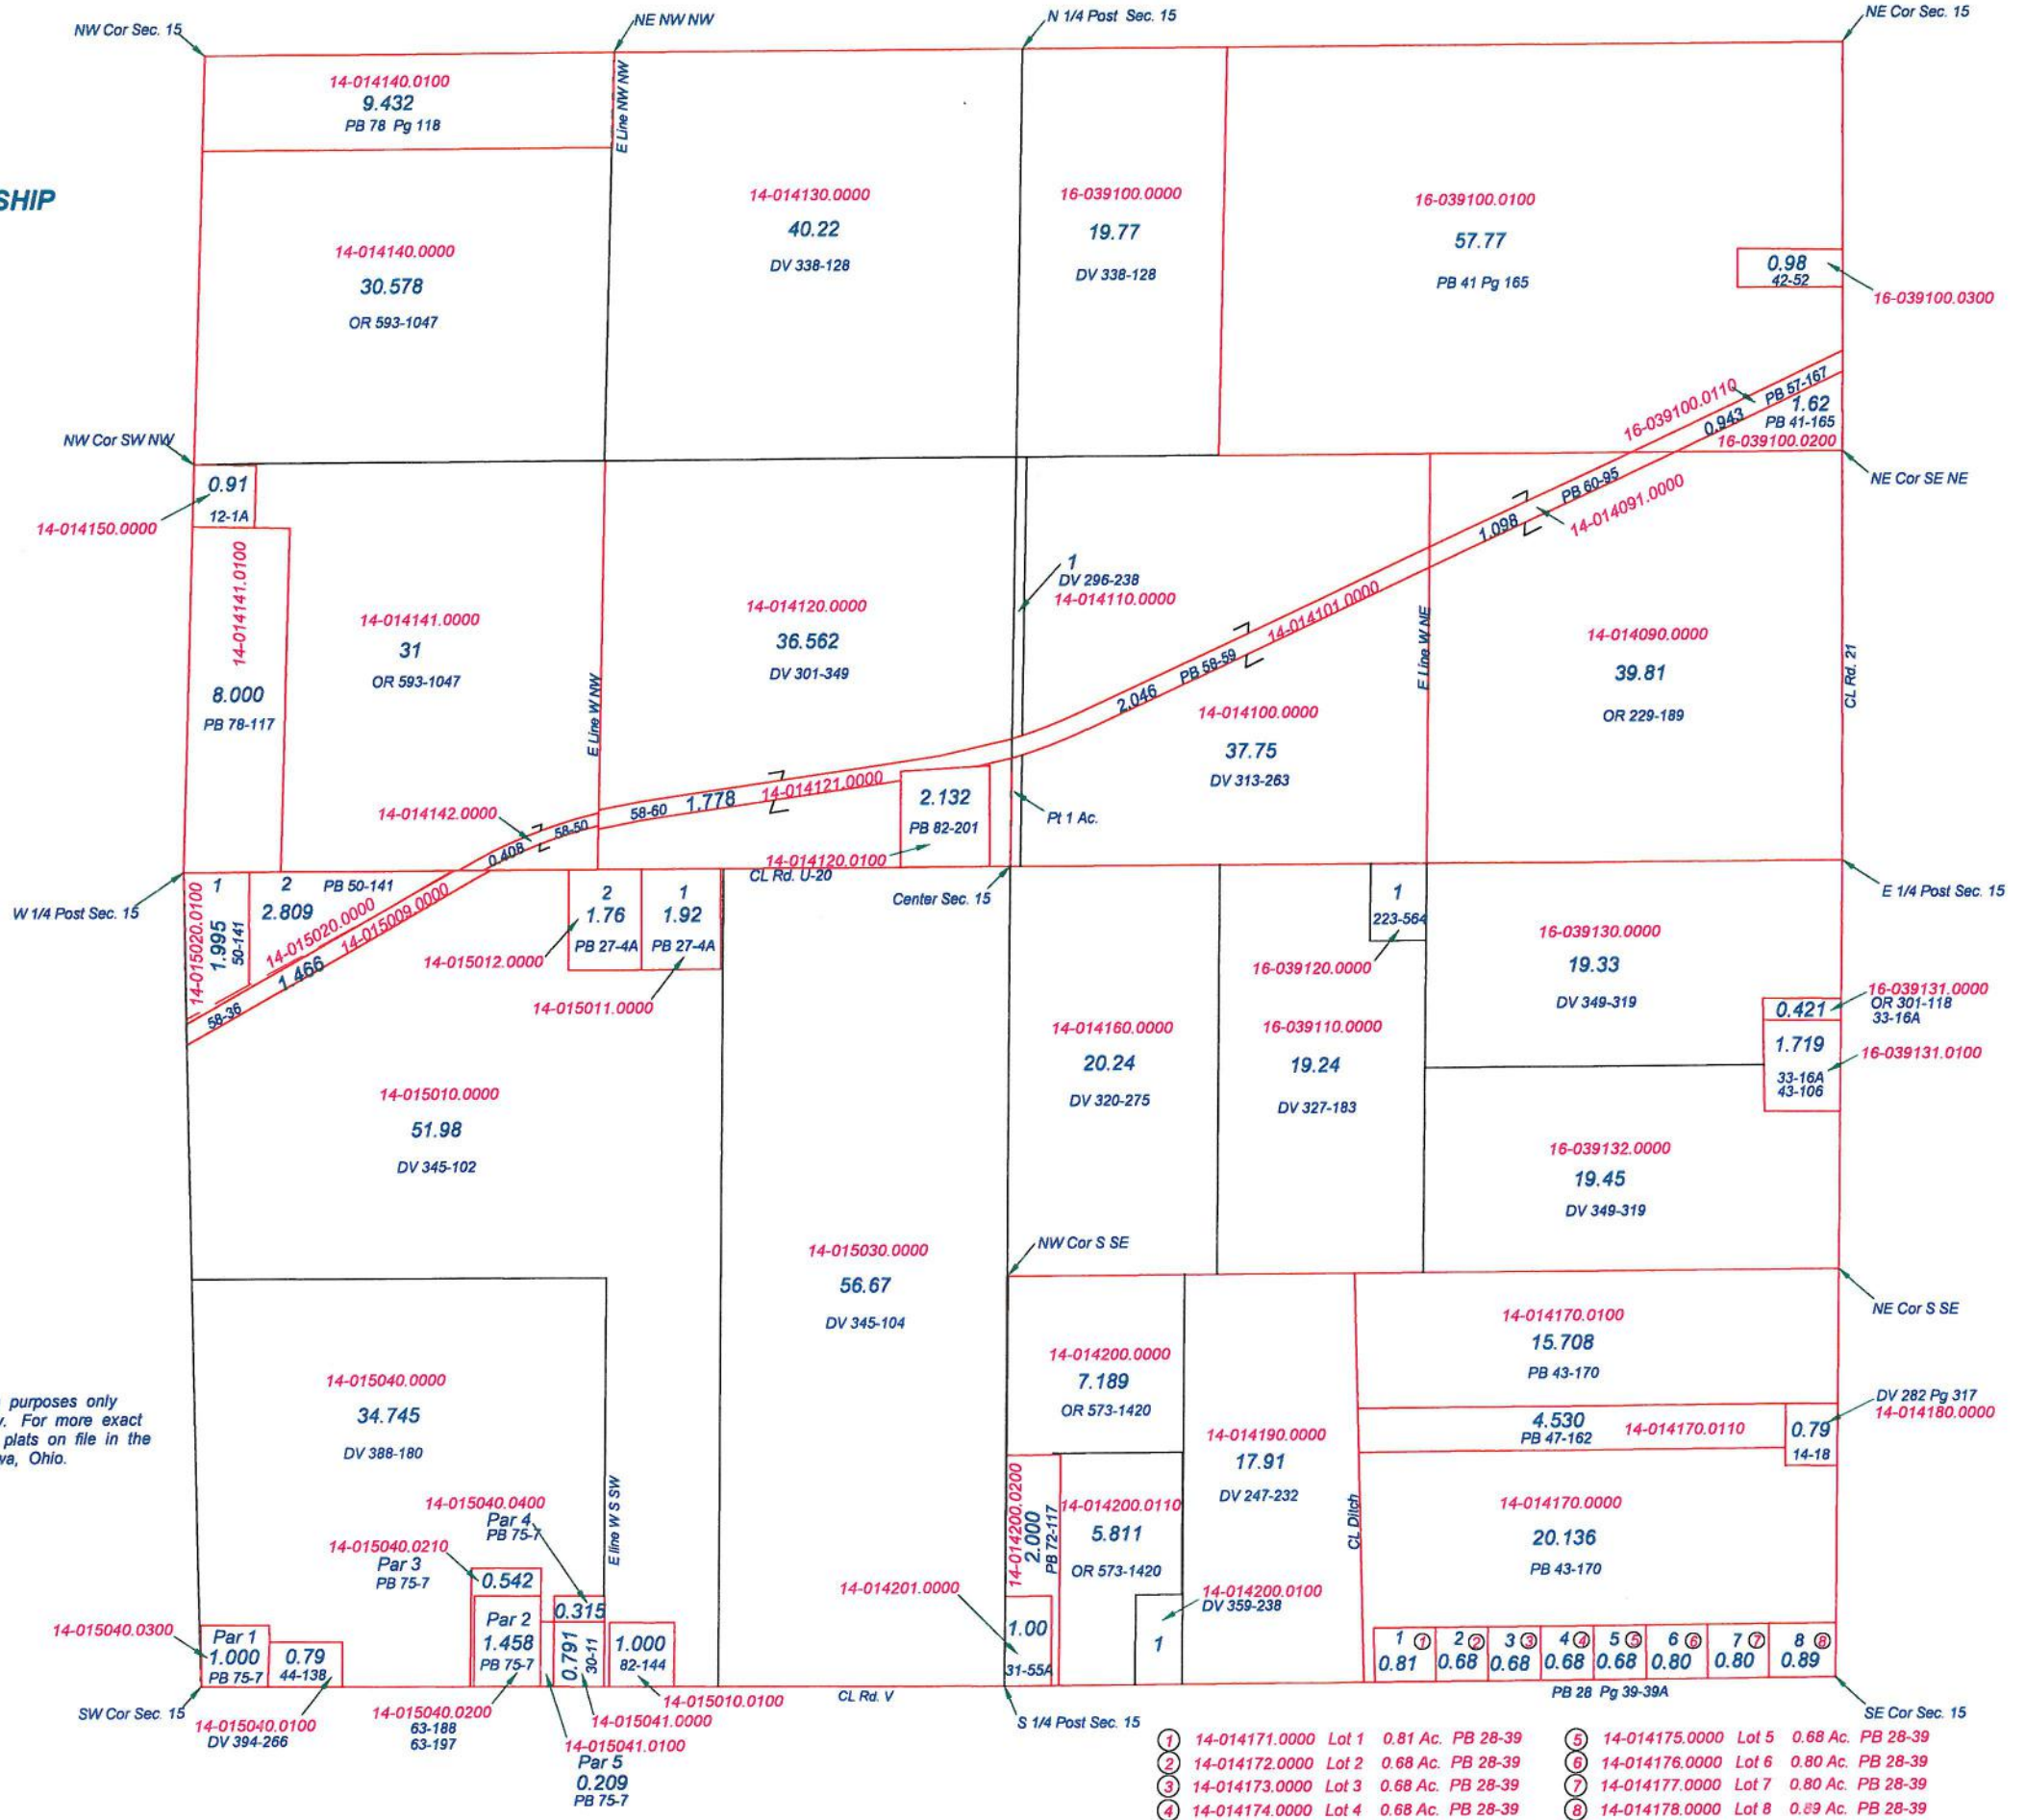

JENNINGS TOWNSHIP
T2S R5E
SECTION 15

This is a worksheet and is for location purposes only and cannot be guaranteed for accuracy. For more exact information, please CHECK deeds and plats on file in the Putnam County Recorders Office, Ottawa, Ohio.

Revised 2015