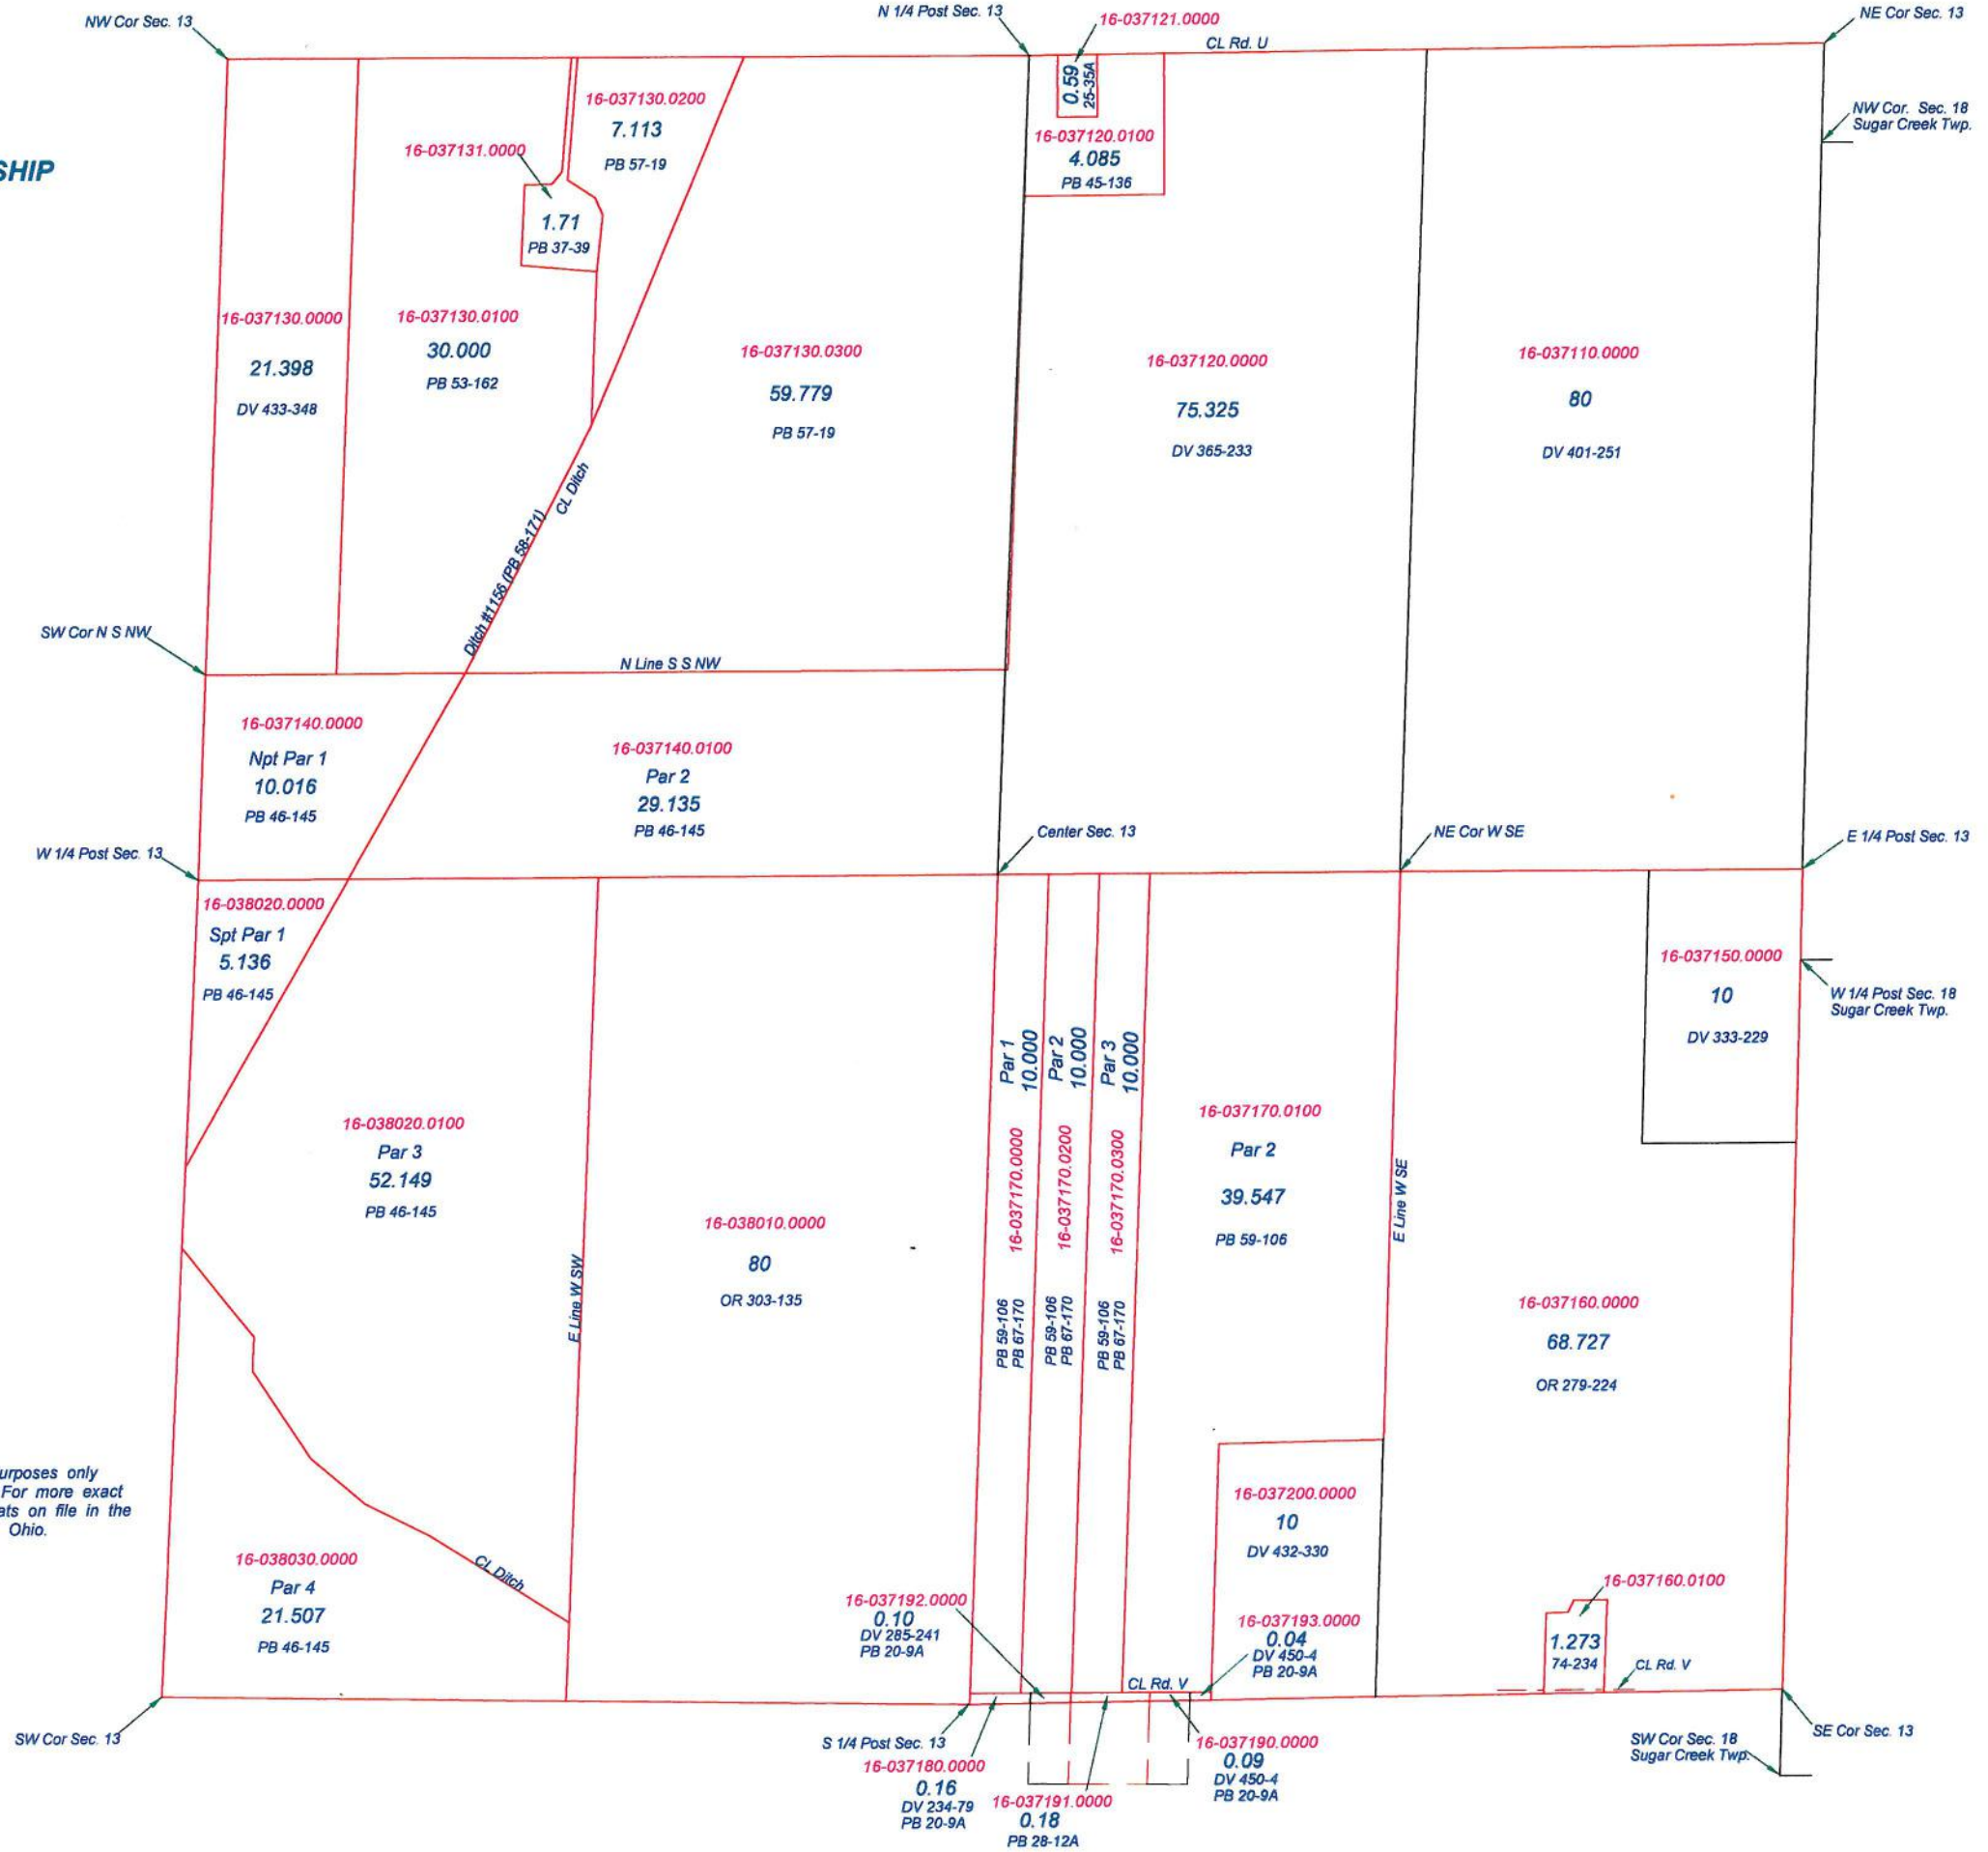

JENNINGS TOWNSHIP
T2S R5E
SECTION 13

This is a worksheet and is for location purposes only and cannot be guaranteed for accuracy. For more exact information, please CHECK deeds and plats on file in the Putnam County Recorders Office, Ottawa, Ohio.

Revised 2009

JENNINGS TOWNSHIP
T 2 S R 5 E
SECTION 14

- ① 16-038110.0000 S Pt Lot 1 0.19 Ac. DV 225-338
- ② 16-038120.0000 N Pt Lot 1 0.31 Ac. OR 209-101
- ③ 16-038130.0000 Lot 2 1.00 Ac. OR 209-101
- ④ 16-038140.0000 E Pt Lot 4 0.50 Ac. DV 259-238
- ⑤ 16-038150.0000 Lot 3 1.00 Ac. DV 259-238
- ⑥ 16-038180.0000 0.531 Ac. PB 42-31
- ⑦ 16-038181.0000 0.180 Ac. PB 58-30
- ⑧ 16-038190.0100 0.116 Ac. PB 42-31