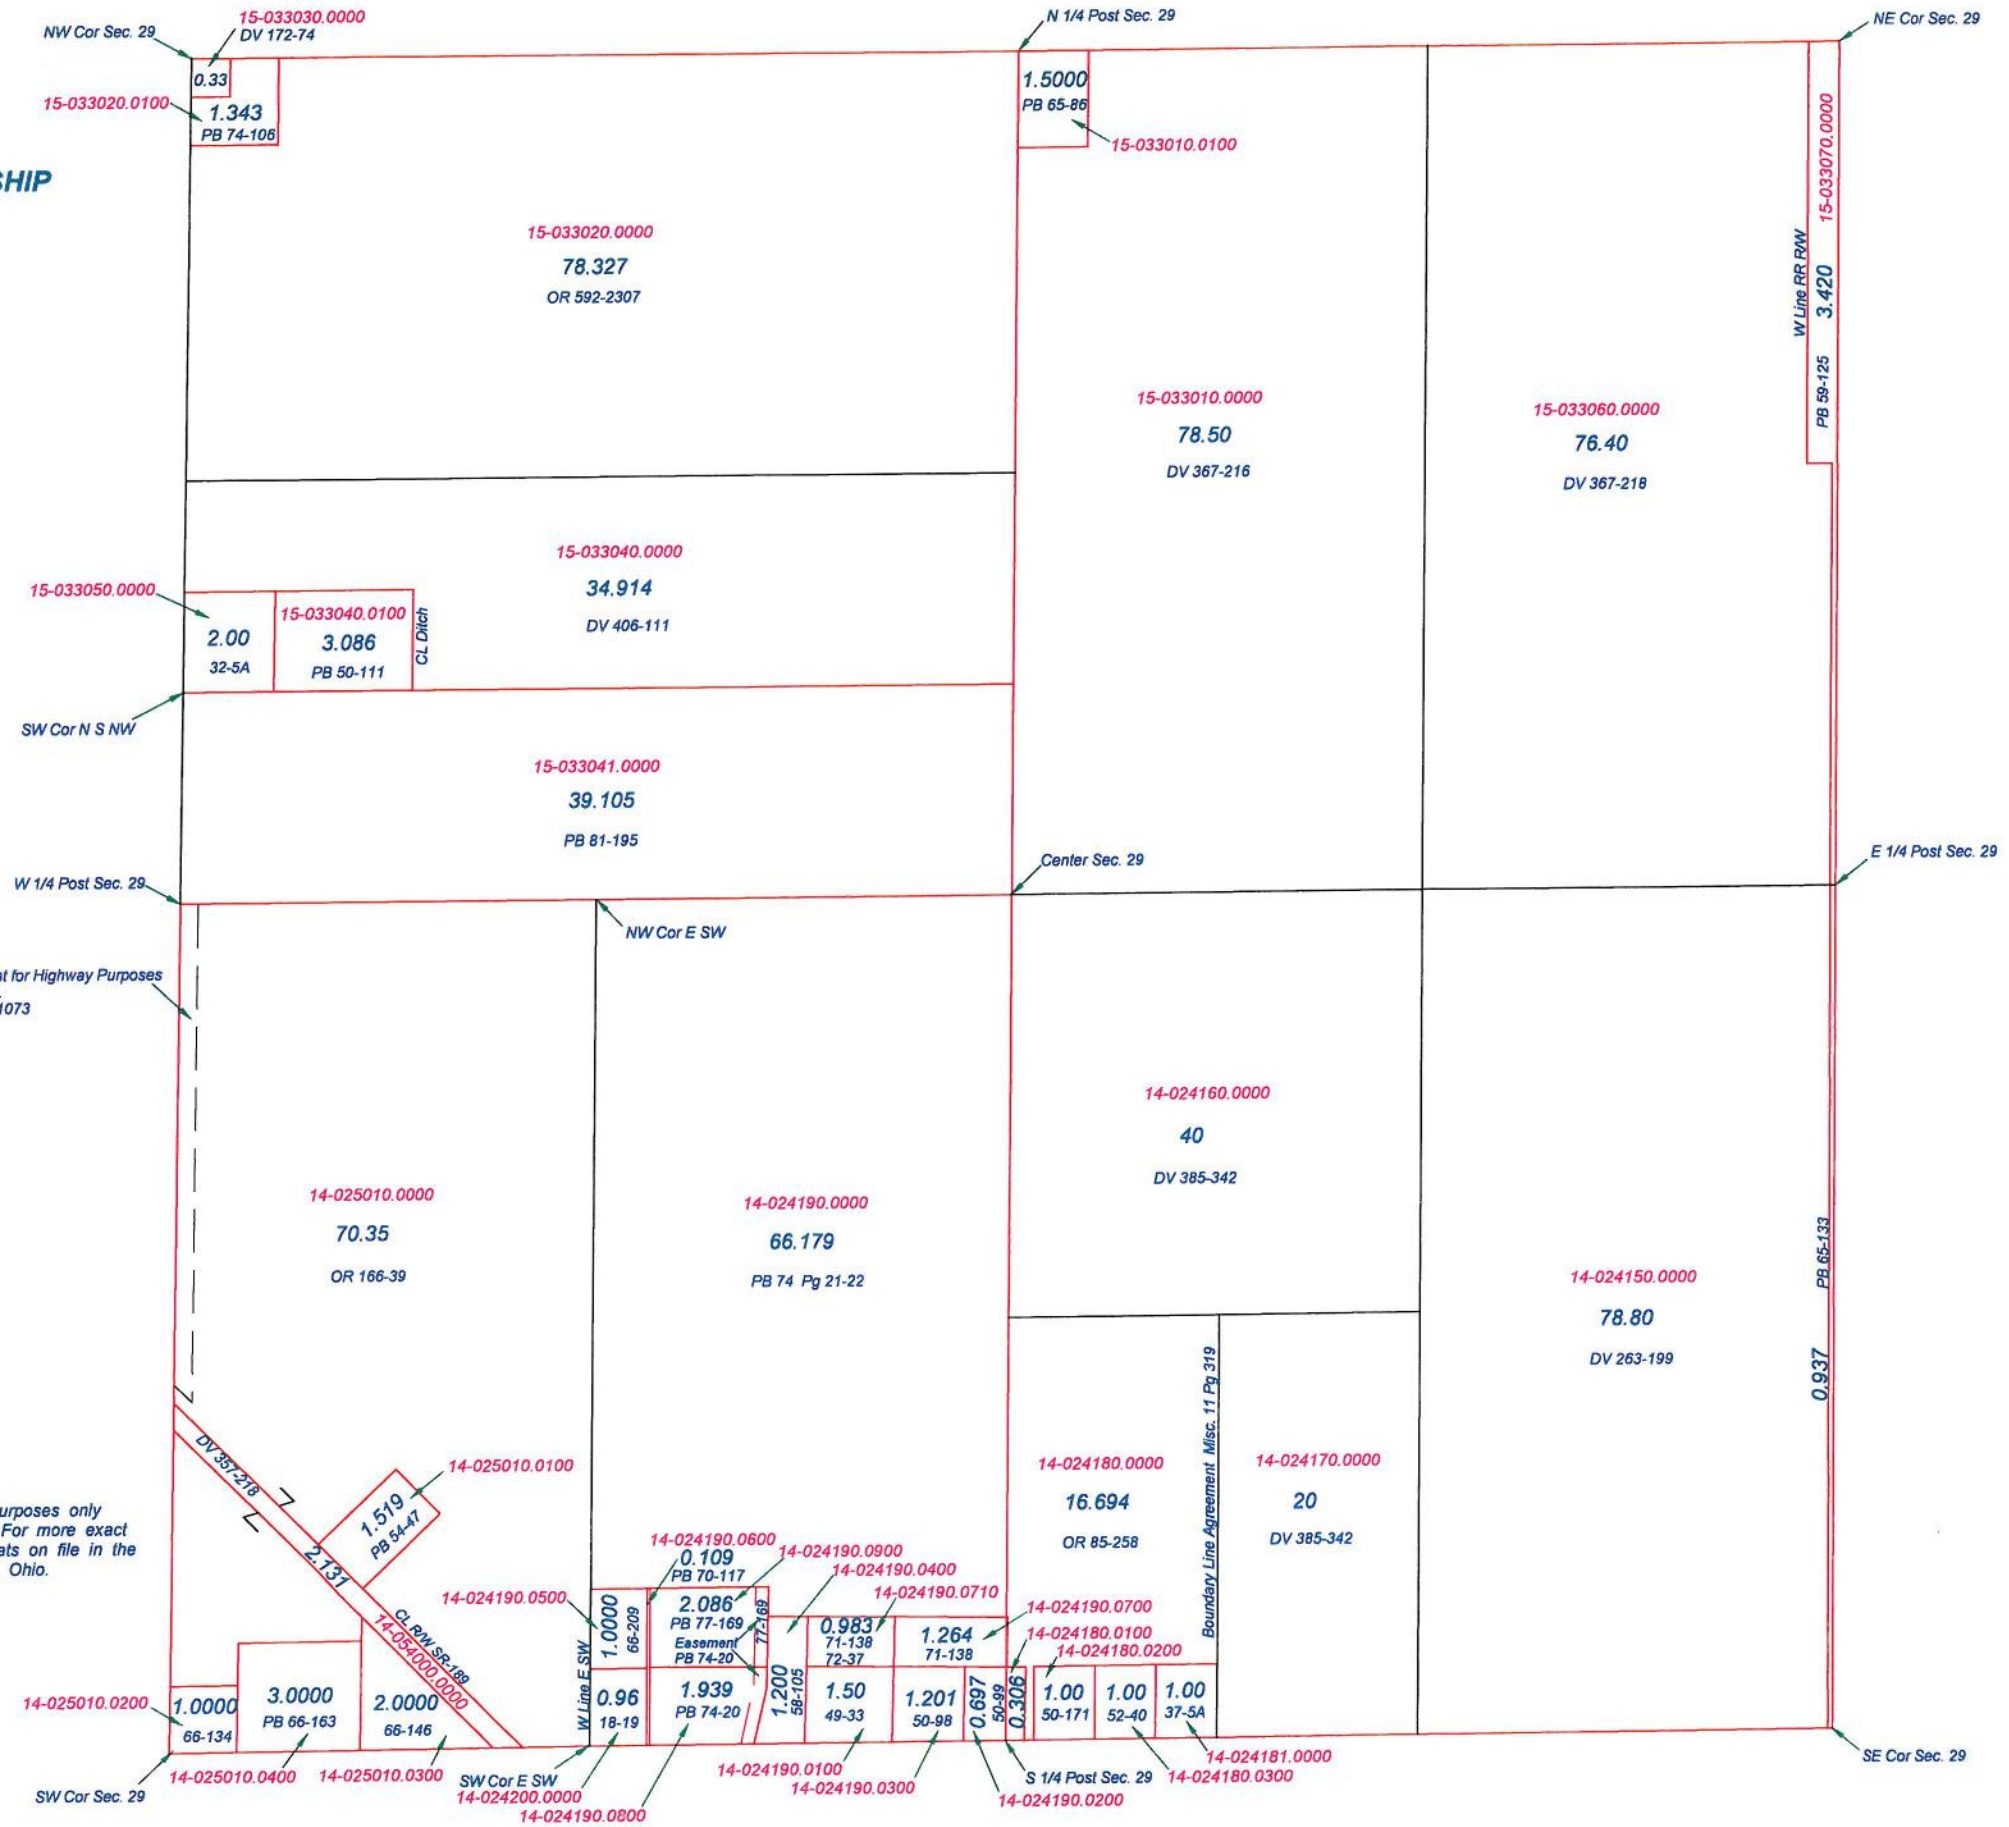

JENNINGS TOWNSHIP
T1S R5E
SECTION 29

This is a worksheet and is for location purposes only and cannot be guaranteed for accuracy. For more exact information, please CHECK deeds and plats on file in the Putnam County Recorders Office, Ottawa, Ohio.

Revised 2014