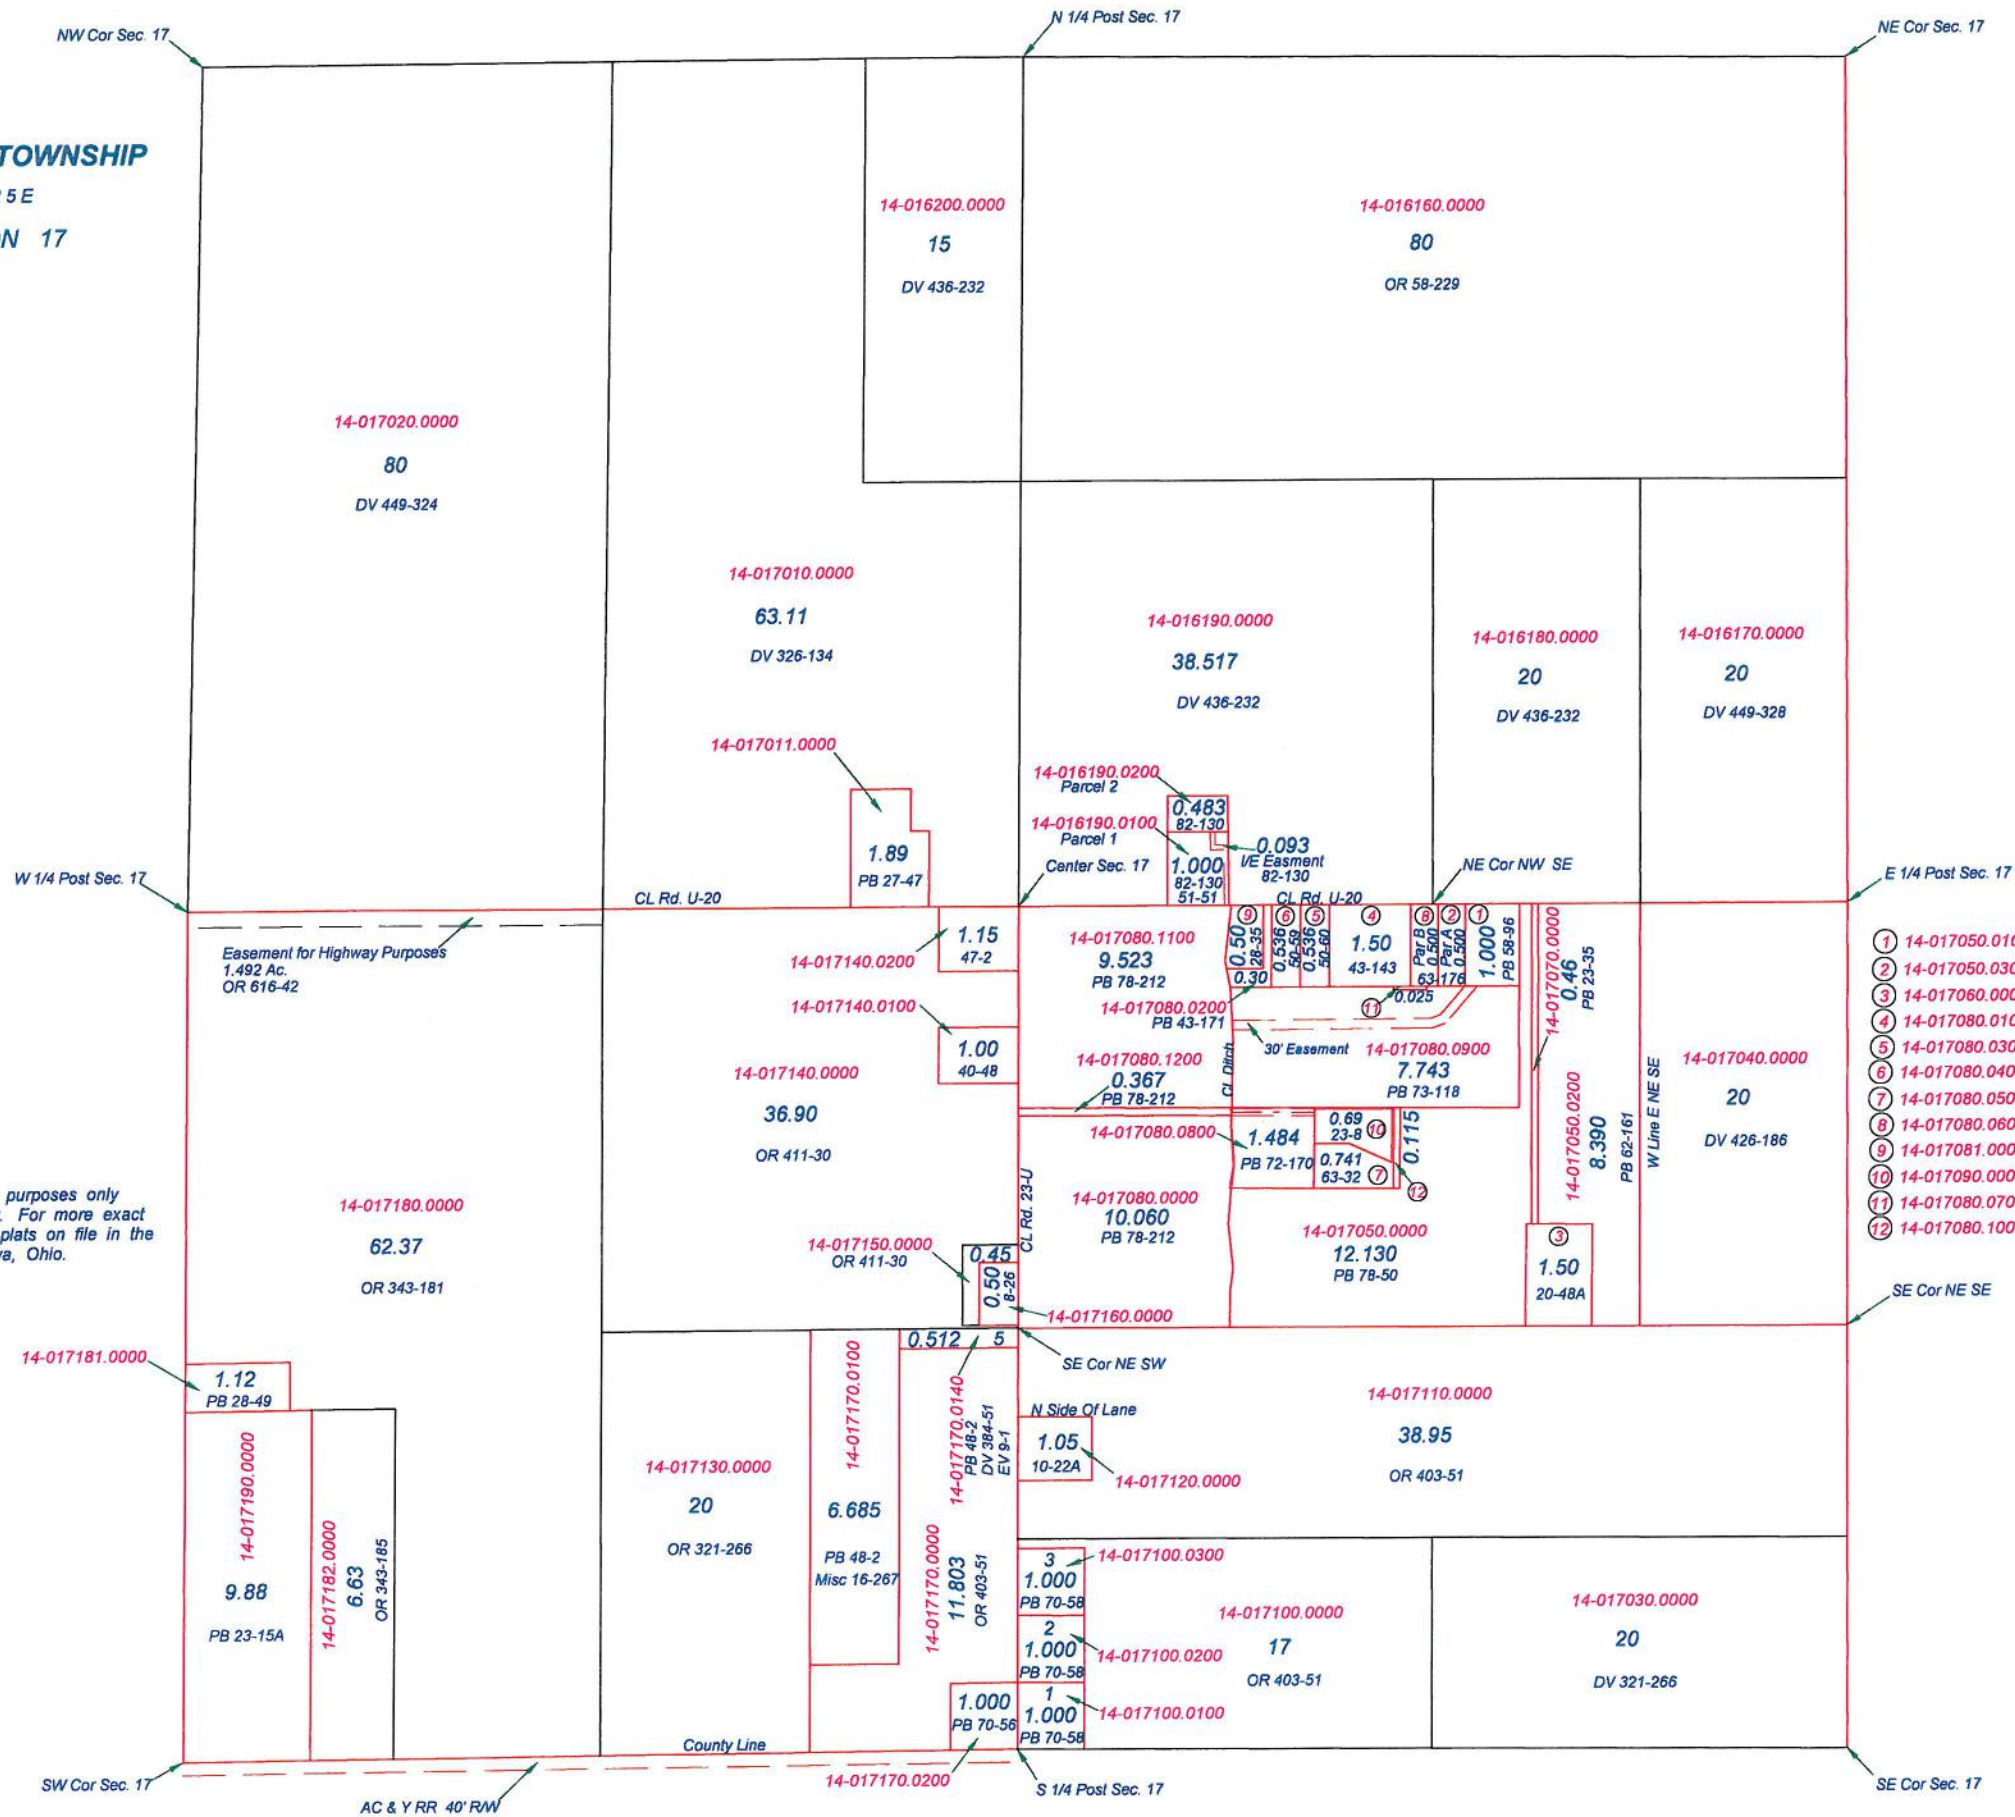

JENNINGS TOWNSHIP
T2S R5E
SECTION 17

This is a worksheet and is for location purposes only and cannot be guaranteed for accuracy. For more exact information, please CHECK deeds and plats on file in the Putnam County Recorders Office, Ottawa, Ohio.

Revised 2014

- ① 14-017050.0100 1.00 Ac. PB 58 Pg 96
- ② 14-017050.0300 Par A 0.500 Ac. PB 63 Pg 176
- ③ 14-017060.0000 1.50 Ac. PB 20 Pg 48A
- ④ 14-017080.0100 1.50 Ac. PB 43 Pg 143
- ⑤ 14-017080.0300 0.536 Ac. PB 50 Pg 60
- ⑥ 14-017080.0400 0.536 Ac. PB 50 Pg 59
- ⑦ 14-017080.0500 0.741 Ac. PB 63 Pg 32
- ⑧ 14-017080.0600 Par B 0.500 Ac. PB 63 Pg 176
- ⑨ 14-017081.0000 0.50 Ac. PB 28 Pg 35
- ⑩ 14-017090.0000 0.69 Ac. PB 23 Pg 8
- ⑪ 14-017080.0700 0.025 Ac. PB 67 Pg 135
- ⑫ 14-017080.1000 0.115 Ac. PB 75 Pg 144