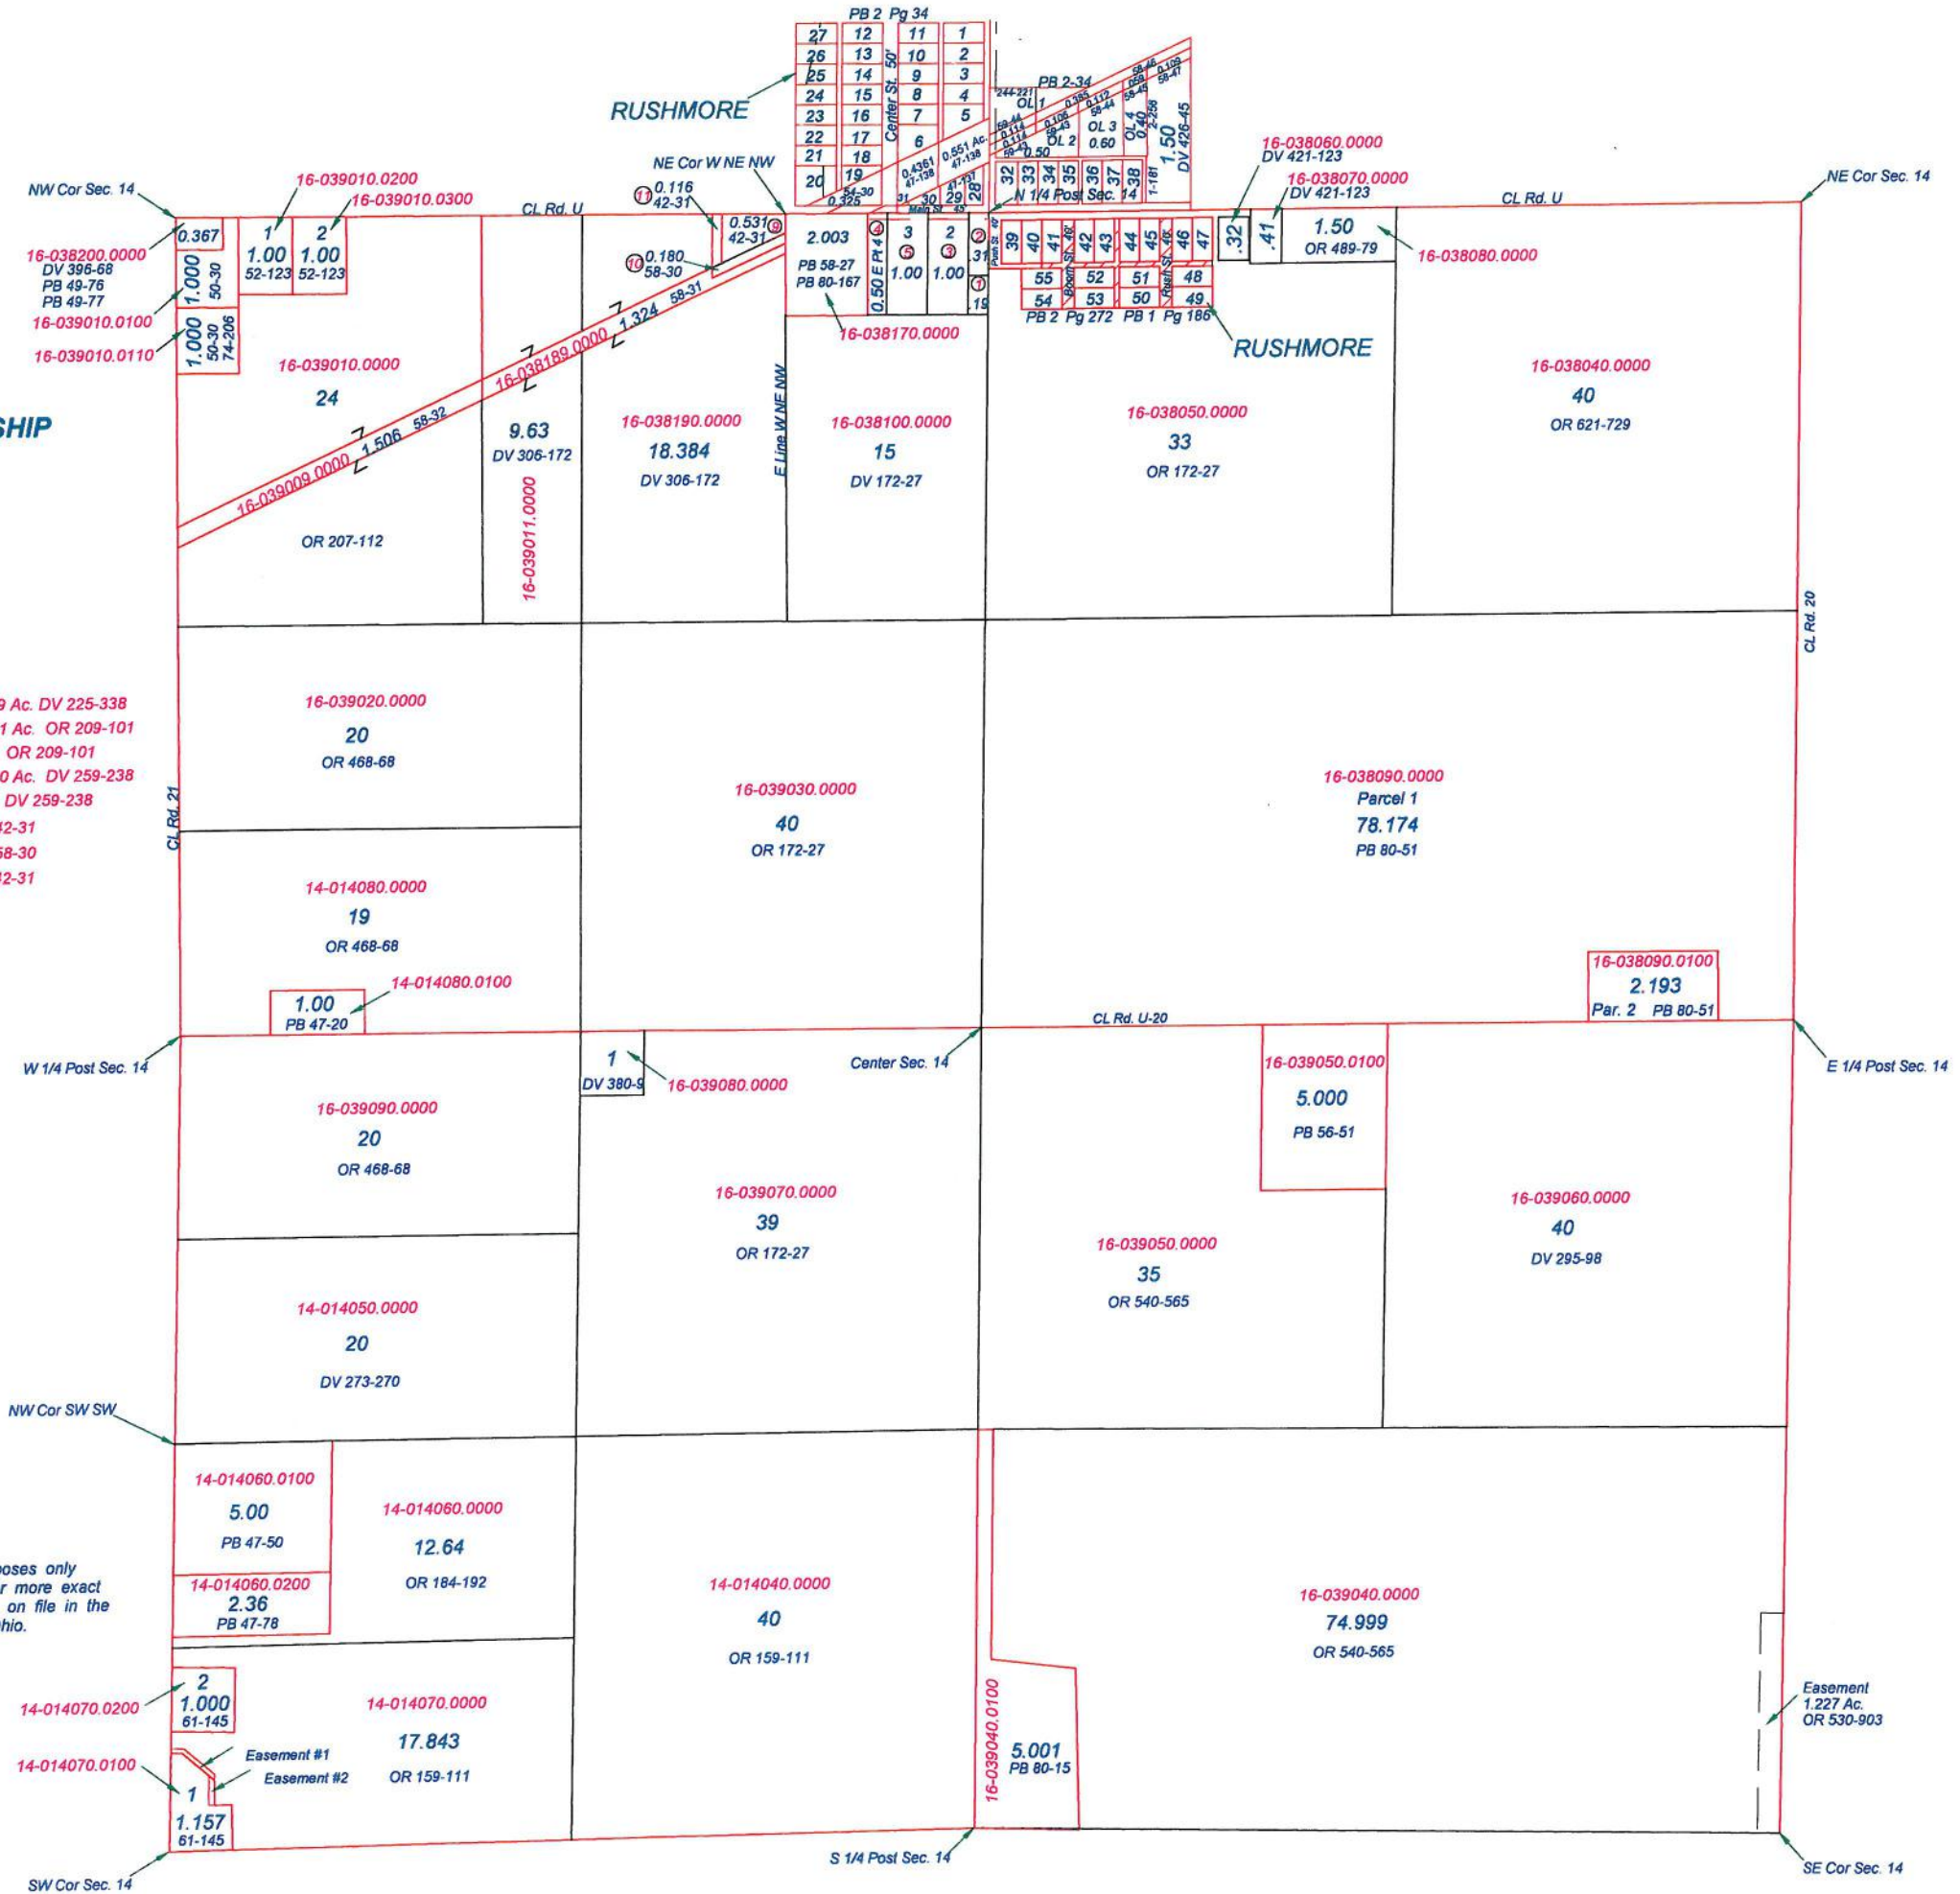

JENNINGS TOWNSHIP
T 2 S R 5 E
SECTION 14

- ① 16-038110.0000 S Pt Lot 1 0.19 Ac. DV 225-338
- ② 16-038120.0000 N Pt Lot 1 0.31 Ac. OR 209-101
- ③ 16-038130.0000 Lot 2 1.00 Ac. OR 209-101
- ④ 16-038140.0000 E Pt Lot 4 0.50 Ac. DV 259-238
- ⑤ 16-038150.0000 Lot 3 1.00 Ac. DV 259-238
- ⑥ 16-038180.0000 0.531 Ac. PB 42-31
- ⑦ 16-038181.0000 0.180 Ac. PB 58-30
- ⑧ 16-038190.0100 0.116 Ac. PB 42-31

This is a worksheet and is for location purposes only and cannot be guaranteed for accuracy. For more exact information, please CHECK deeds and plats on file in the Putnam County Recorders Office, Ottawa, Ohio.

Revised 2013