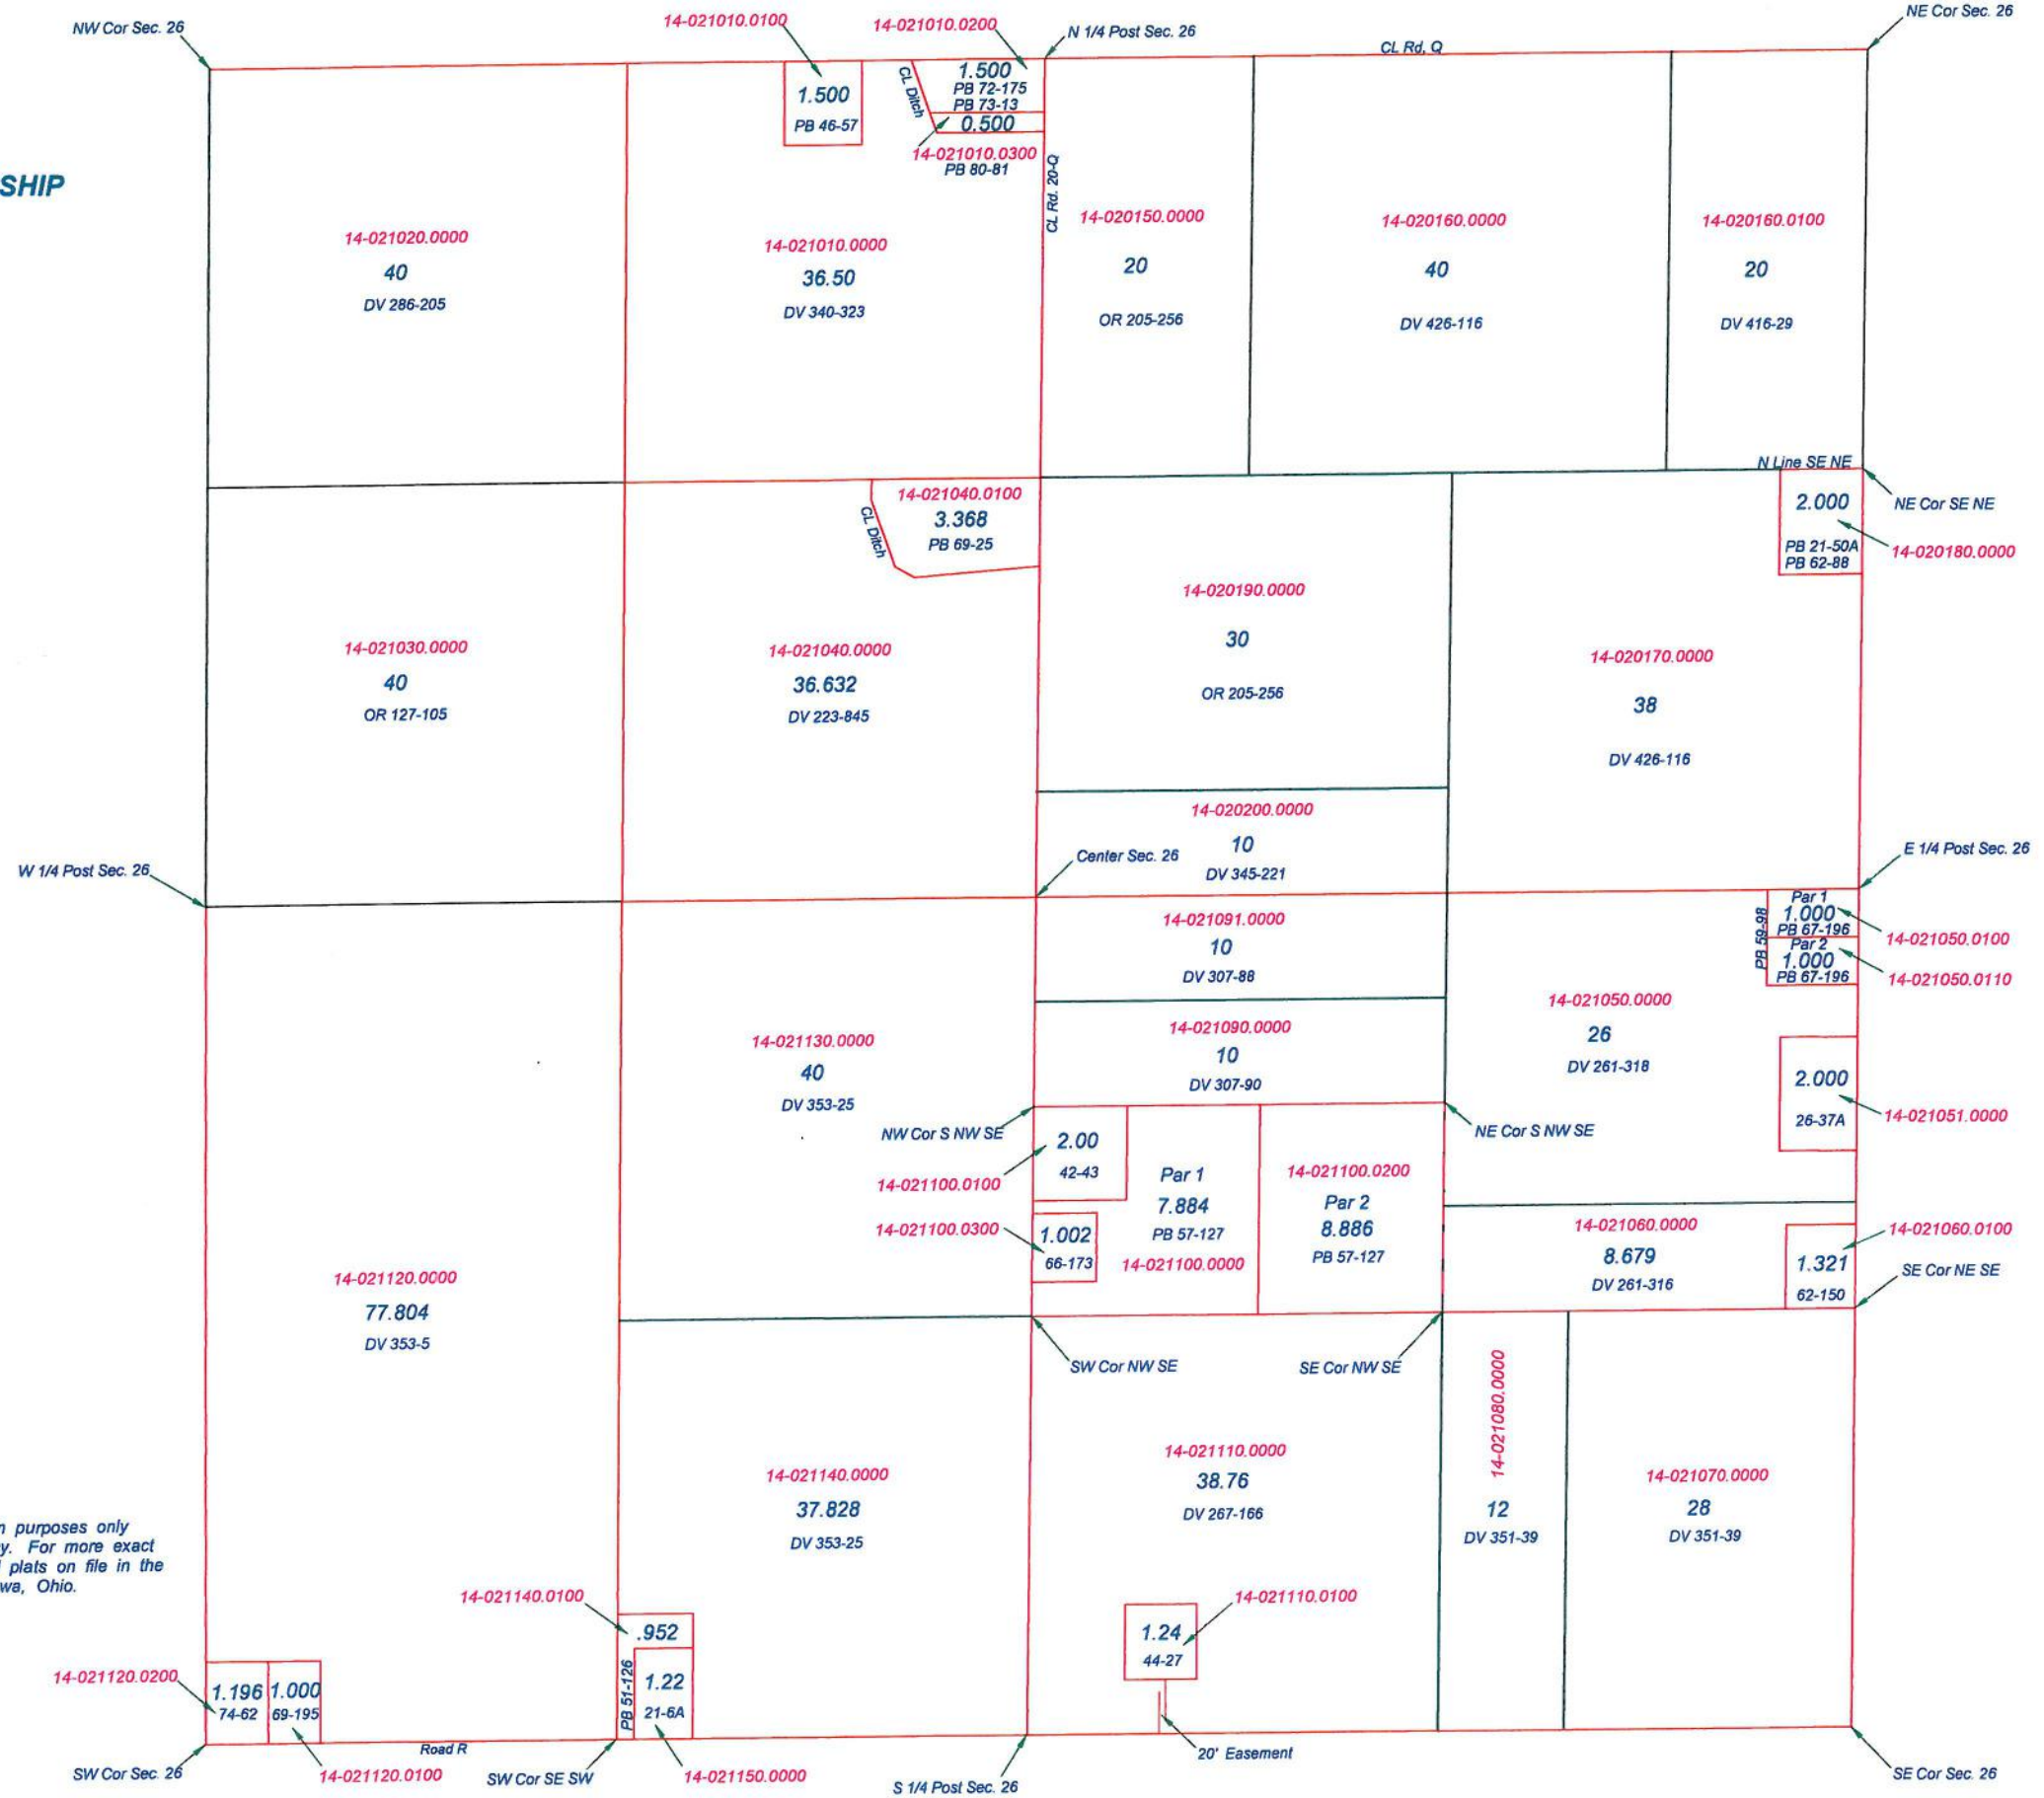

JENNINGS TOWNSHIP
T1S R5E
SECTION 26

This is a worksheet and is for location purposes only and cannot be guaranteed for accuracy. For more exact information, please CHECK deeds and plats on file in the Putnam County Recorders Office, Ottawa, Ohio.

Revised 2013