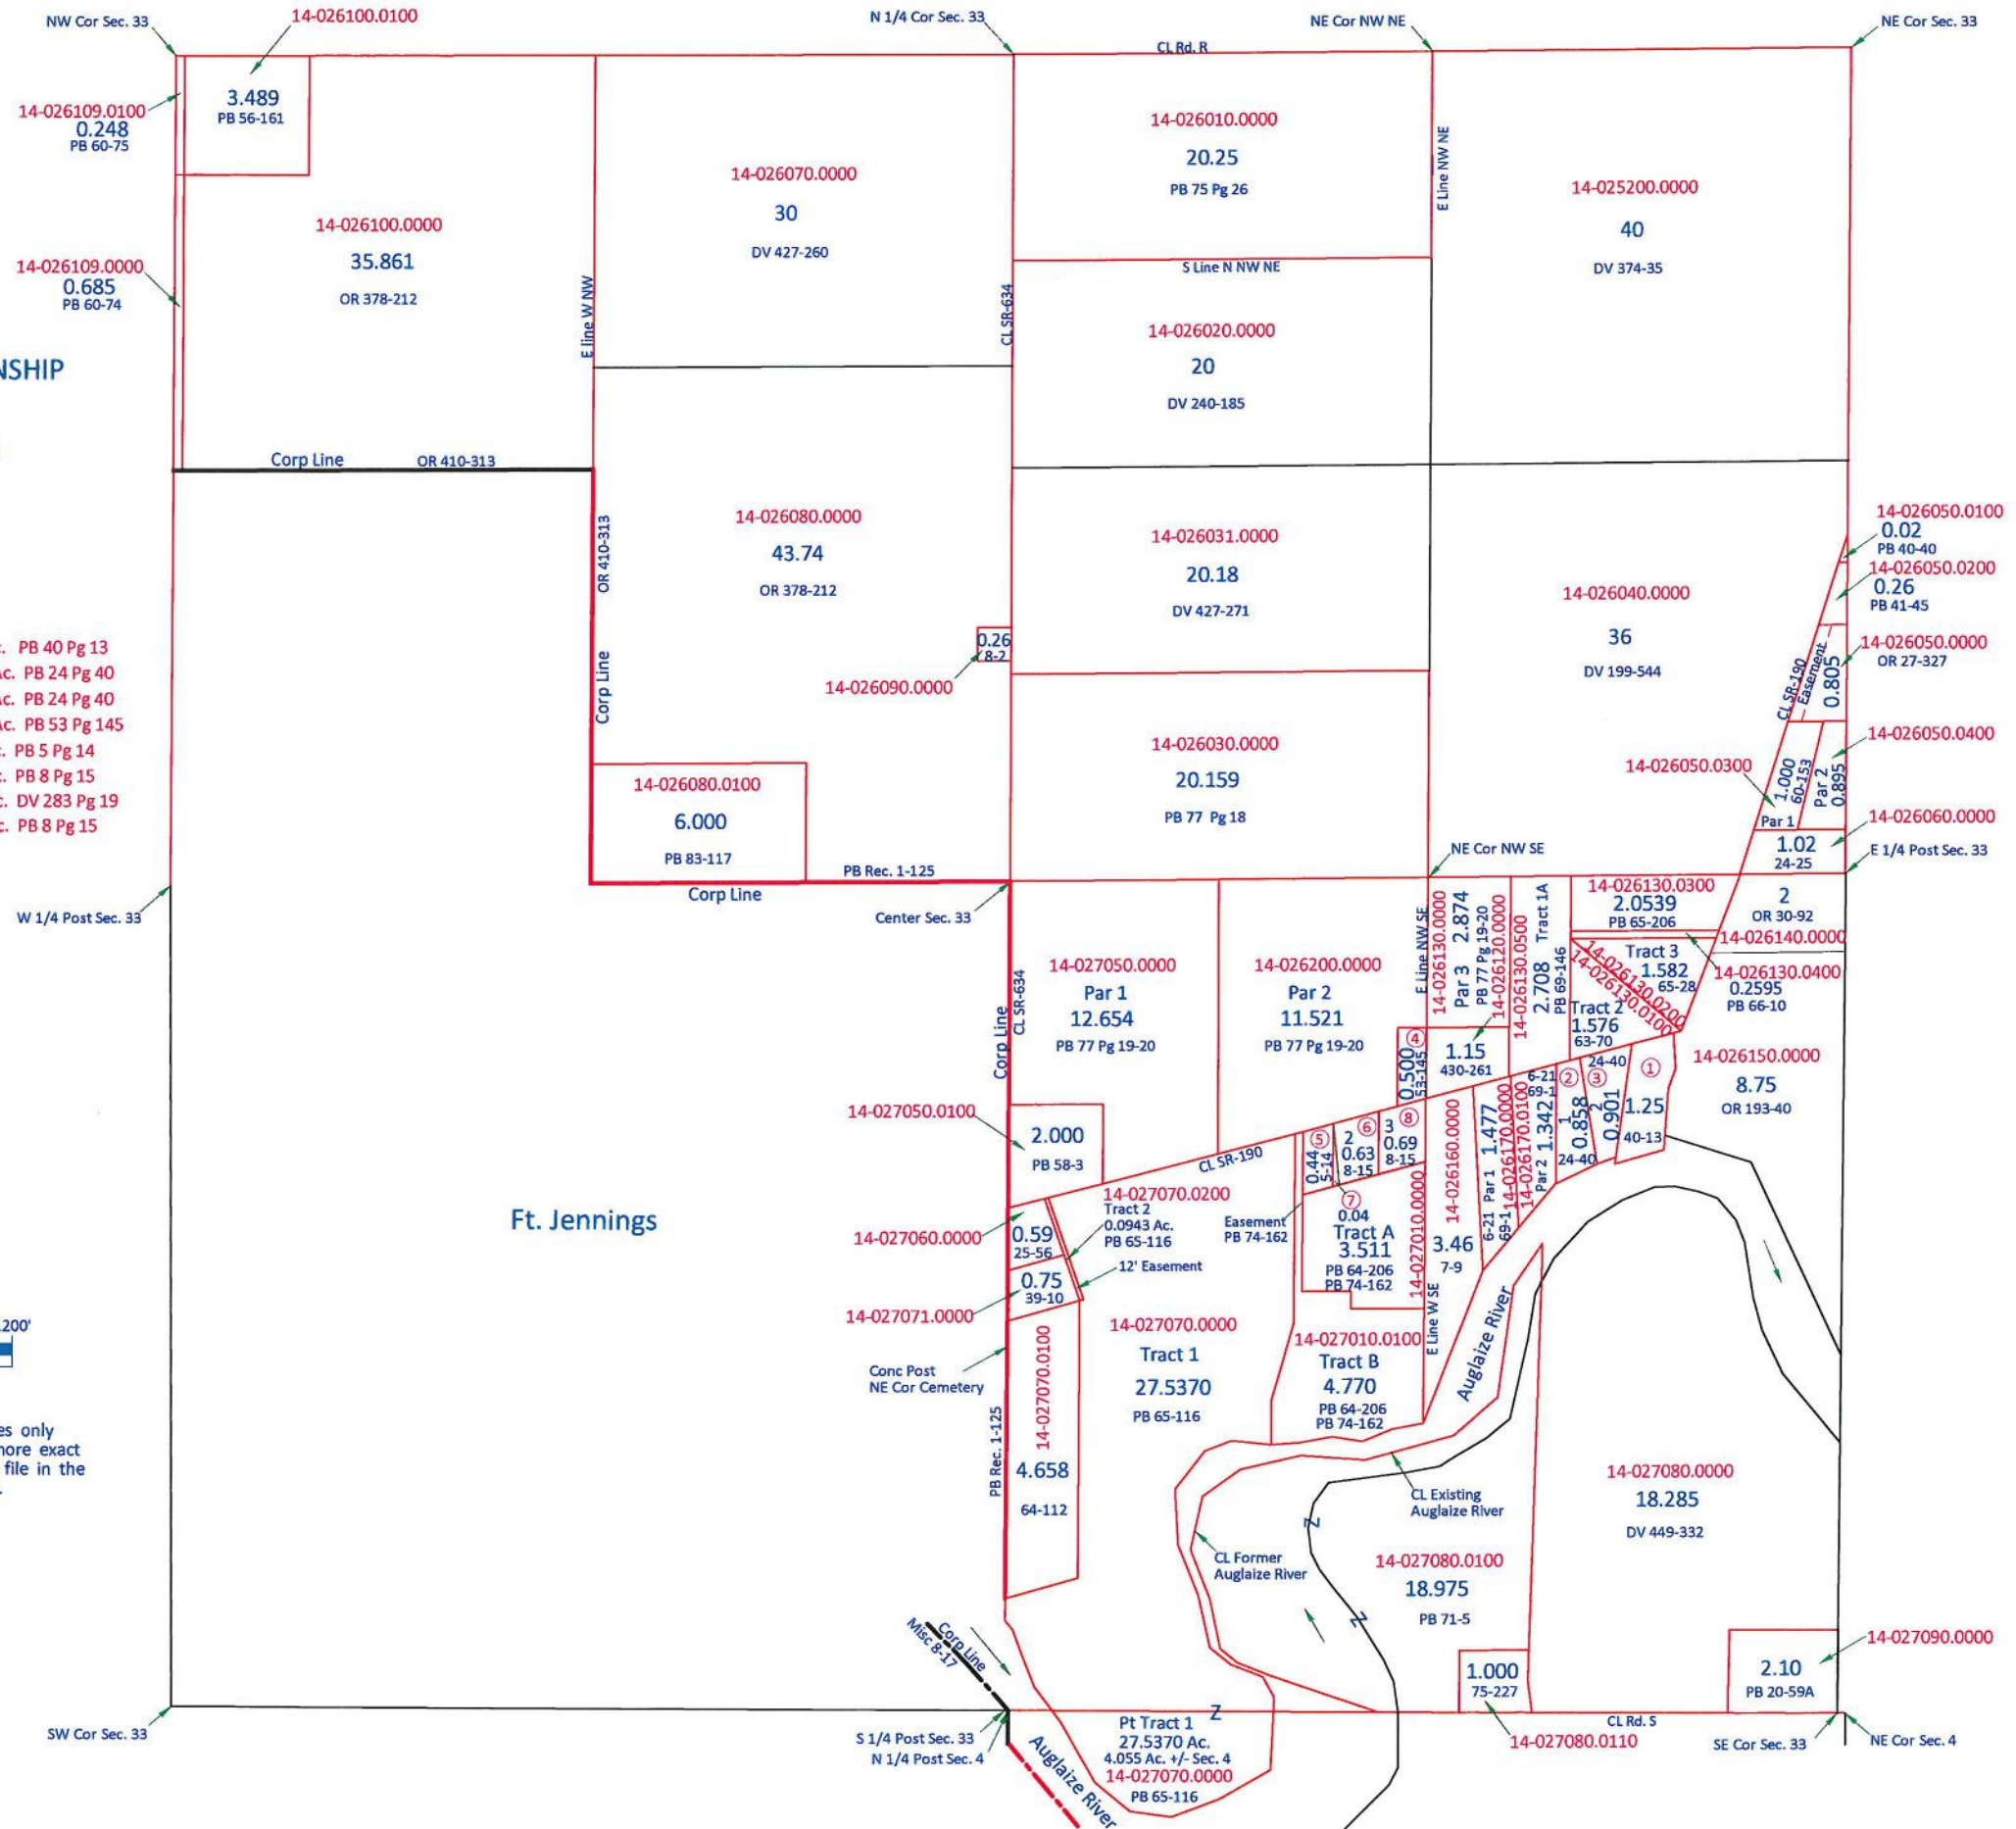

JENNINGS TOWNSHIP
T1S R5E
SECTION 33

- ① 14-026151.0000 1.25 Ac. PB 40 Pg 13
- ② 14-026180.0000 0.858 Ac. PB 24 Pg 40
- ③ 14-026190.0000 0.901 Ac. PB 24 Pg 40
- ④ 14-026200.0100 0.500 Ac. PB 53 Pg 145
- ⑤ 14-027020.0000 0.44 Ac. PB 5 Pg 14
- ⑥ 14-027030.0000 0.63 Ac. PB 8 Pg 15
- ⑦ 14-027031.0000 0.04 Ac. DV 283 Pg 19
- ⑧ 14-027040.0000 0.69 Ac. PB 8 Pg 15

This is a worksheet and is for location purposes only and cannot be guaranteed for accuracy. For more exact information, please CHECK deeds and plats on file in the Putnam County Recorders Office, Ottawa, Ohio.

Revised 2015