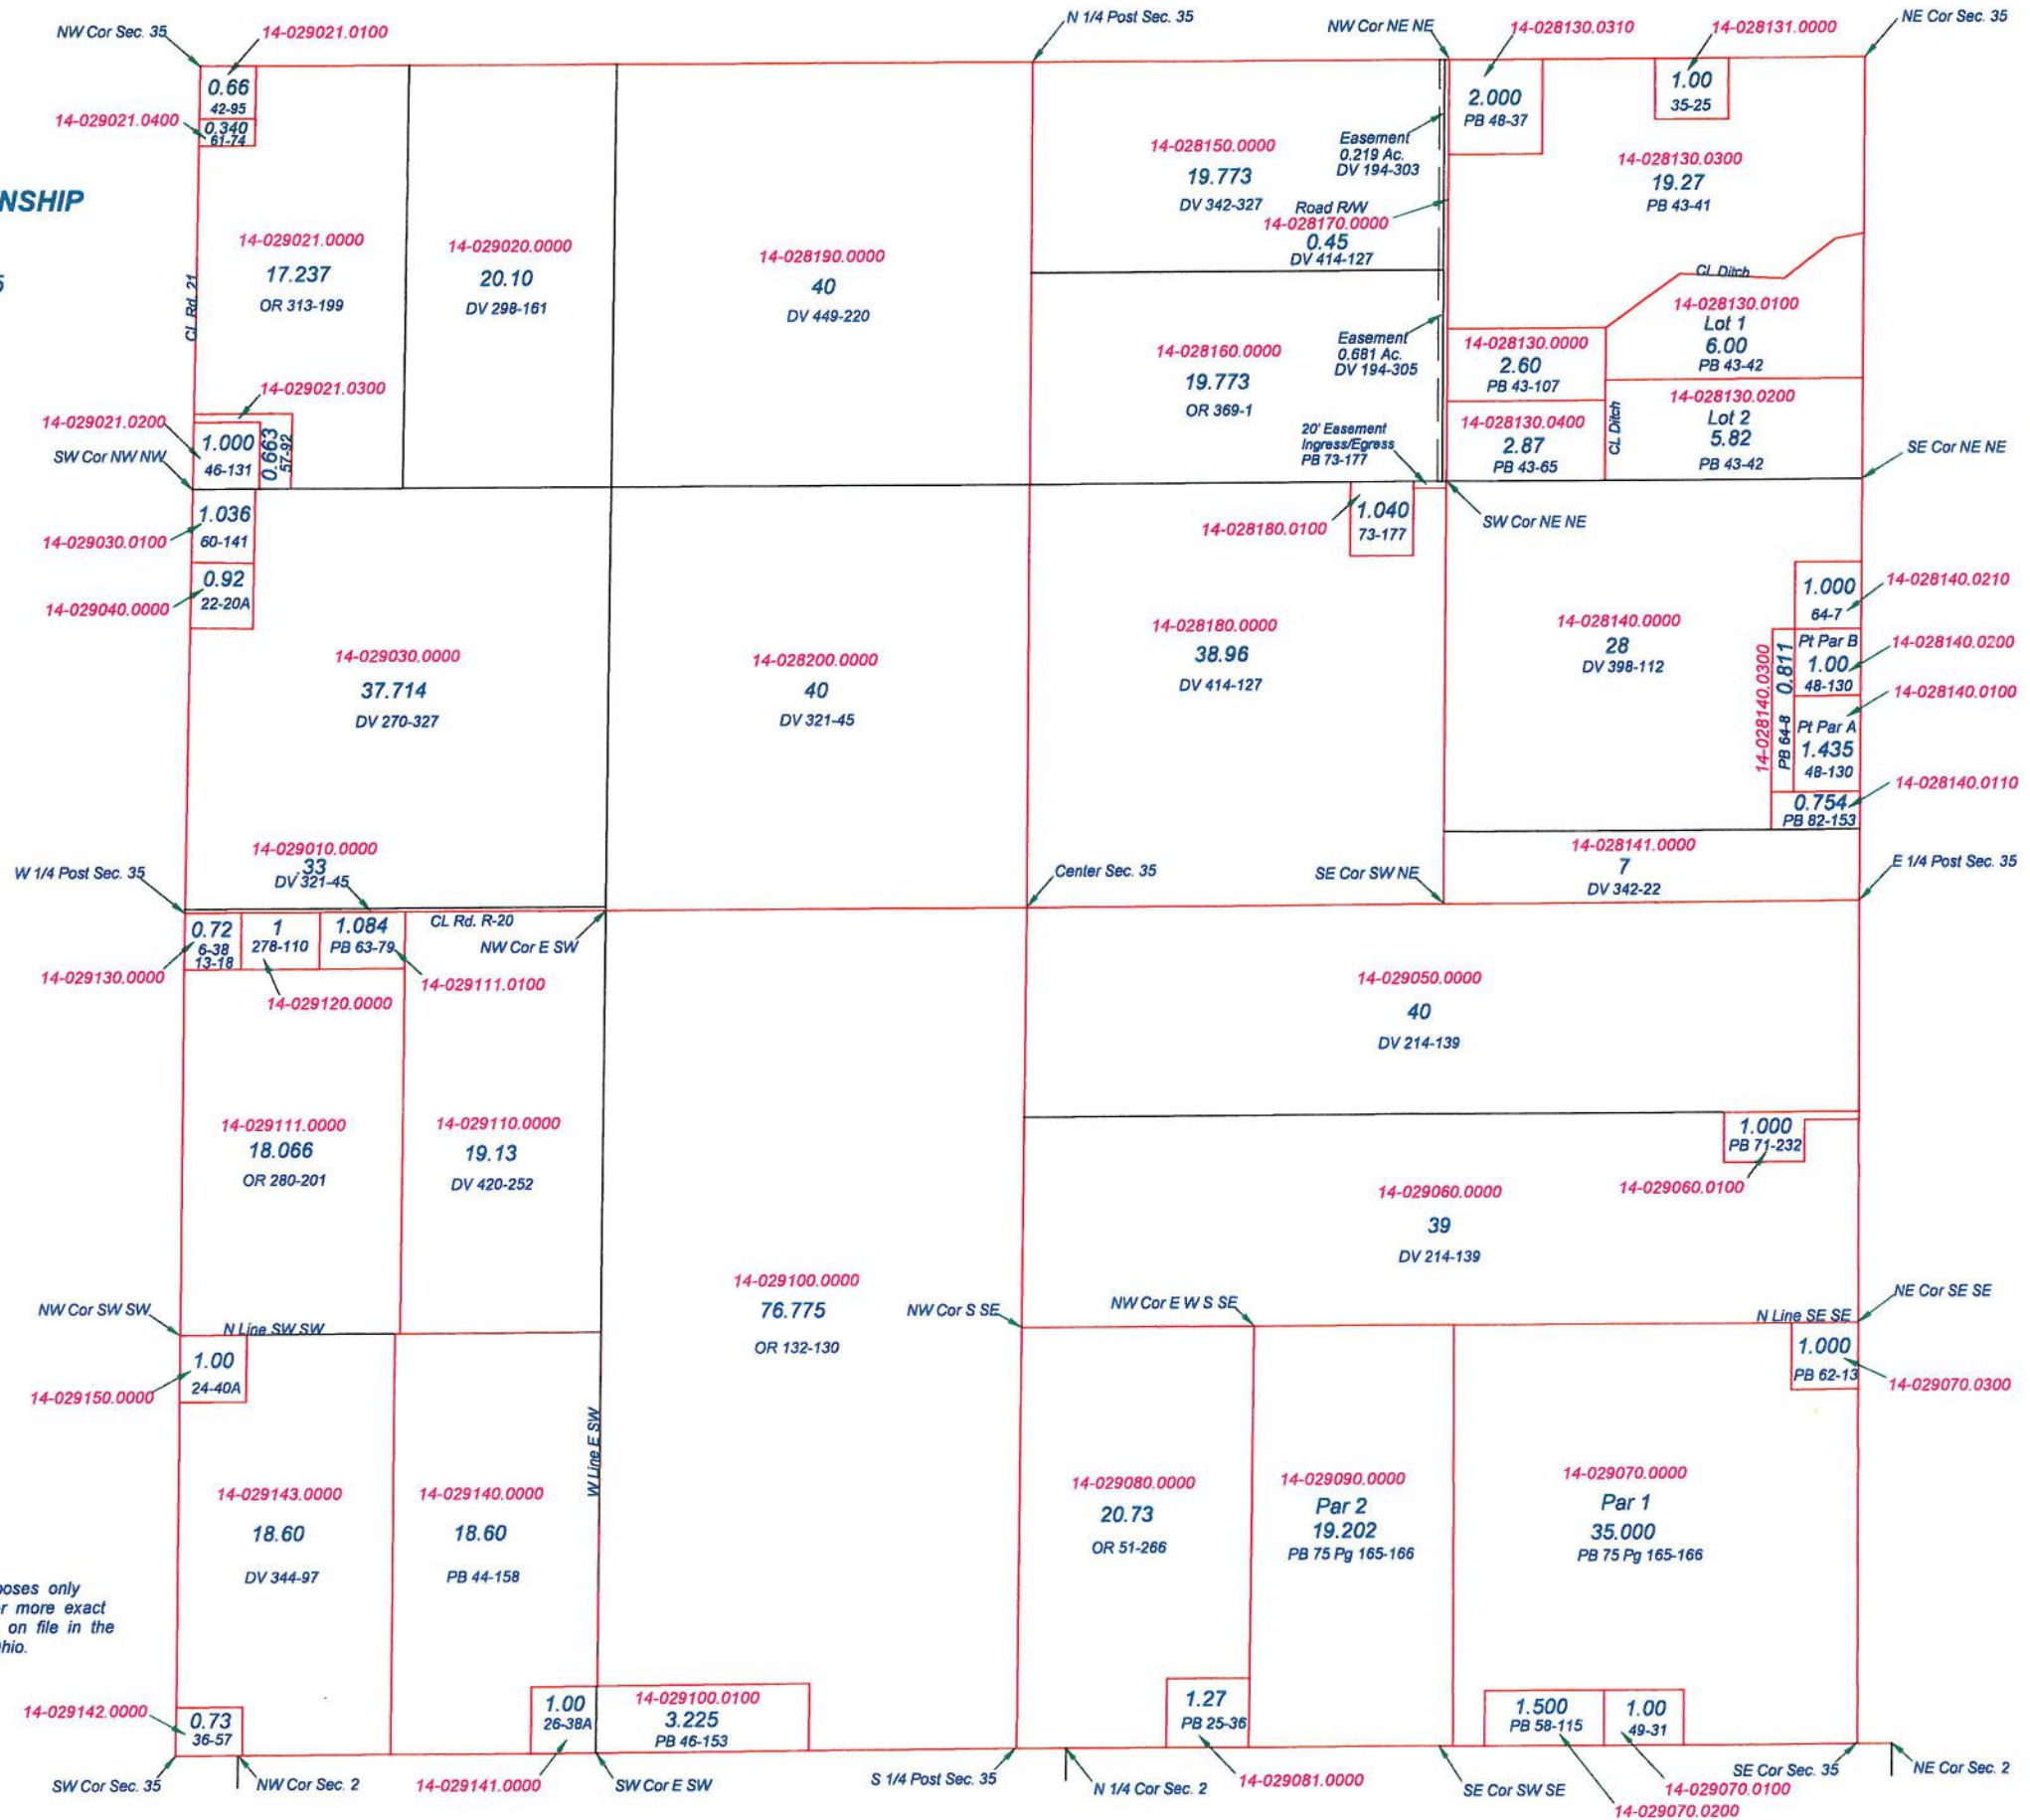

JENNINGS TOWNSHIP
T1S R5E
SECTION 35

This is a worksheet and is for location purposes only and cannot be guaranteed for accuracy. For more exact information, please CHECK deeds and plats on file in the Putnam County Recorders Office, Ottawa, Ohio.

Revised 2014