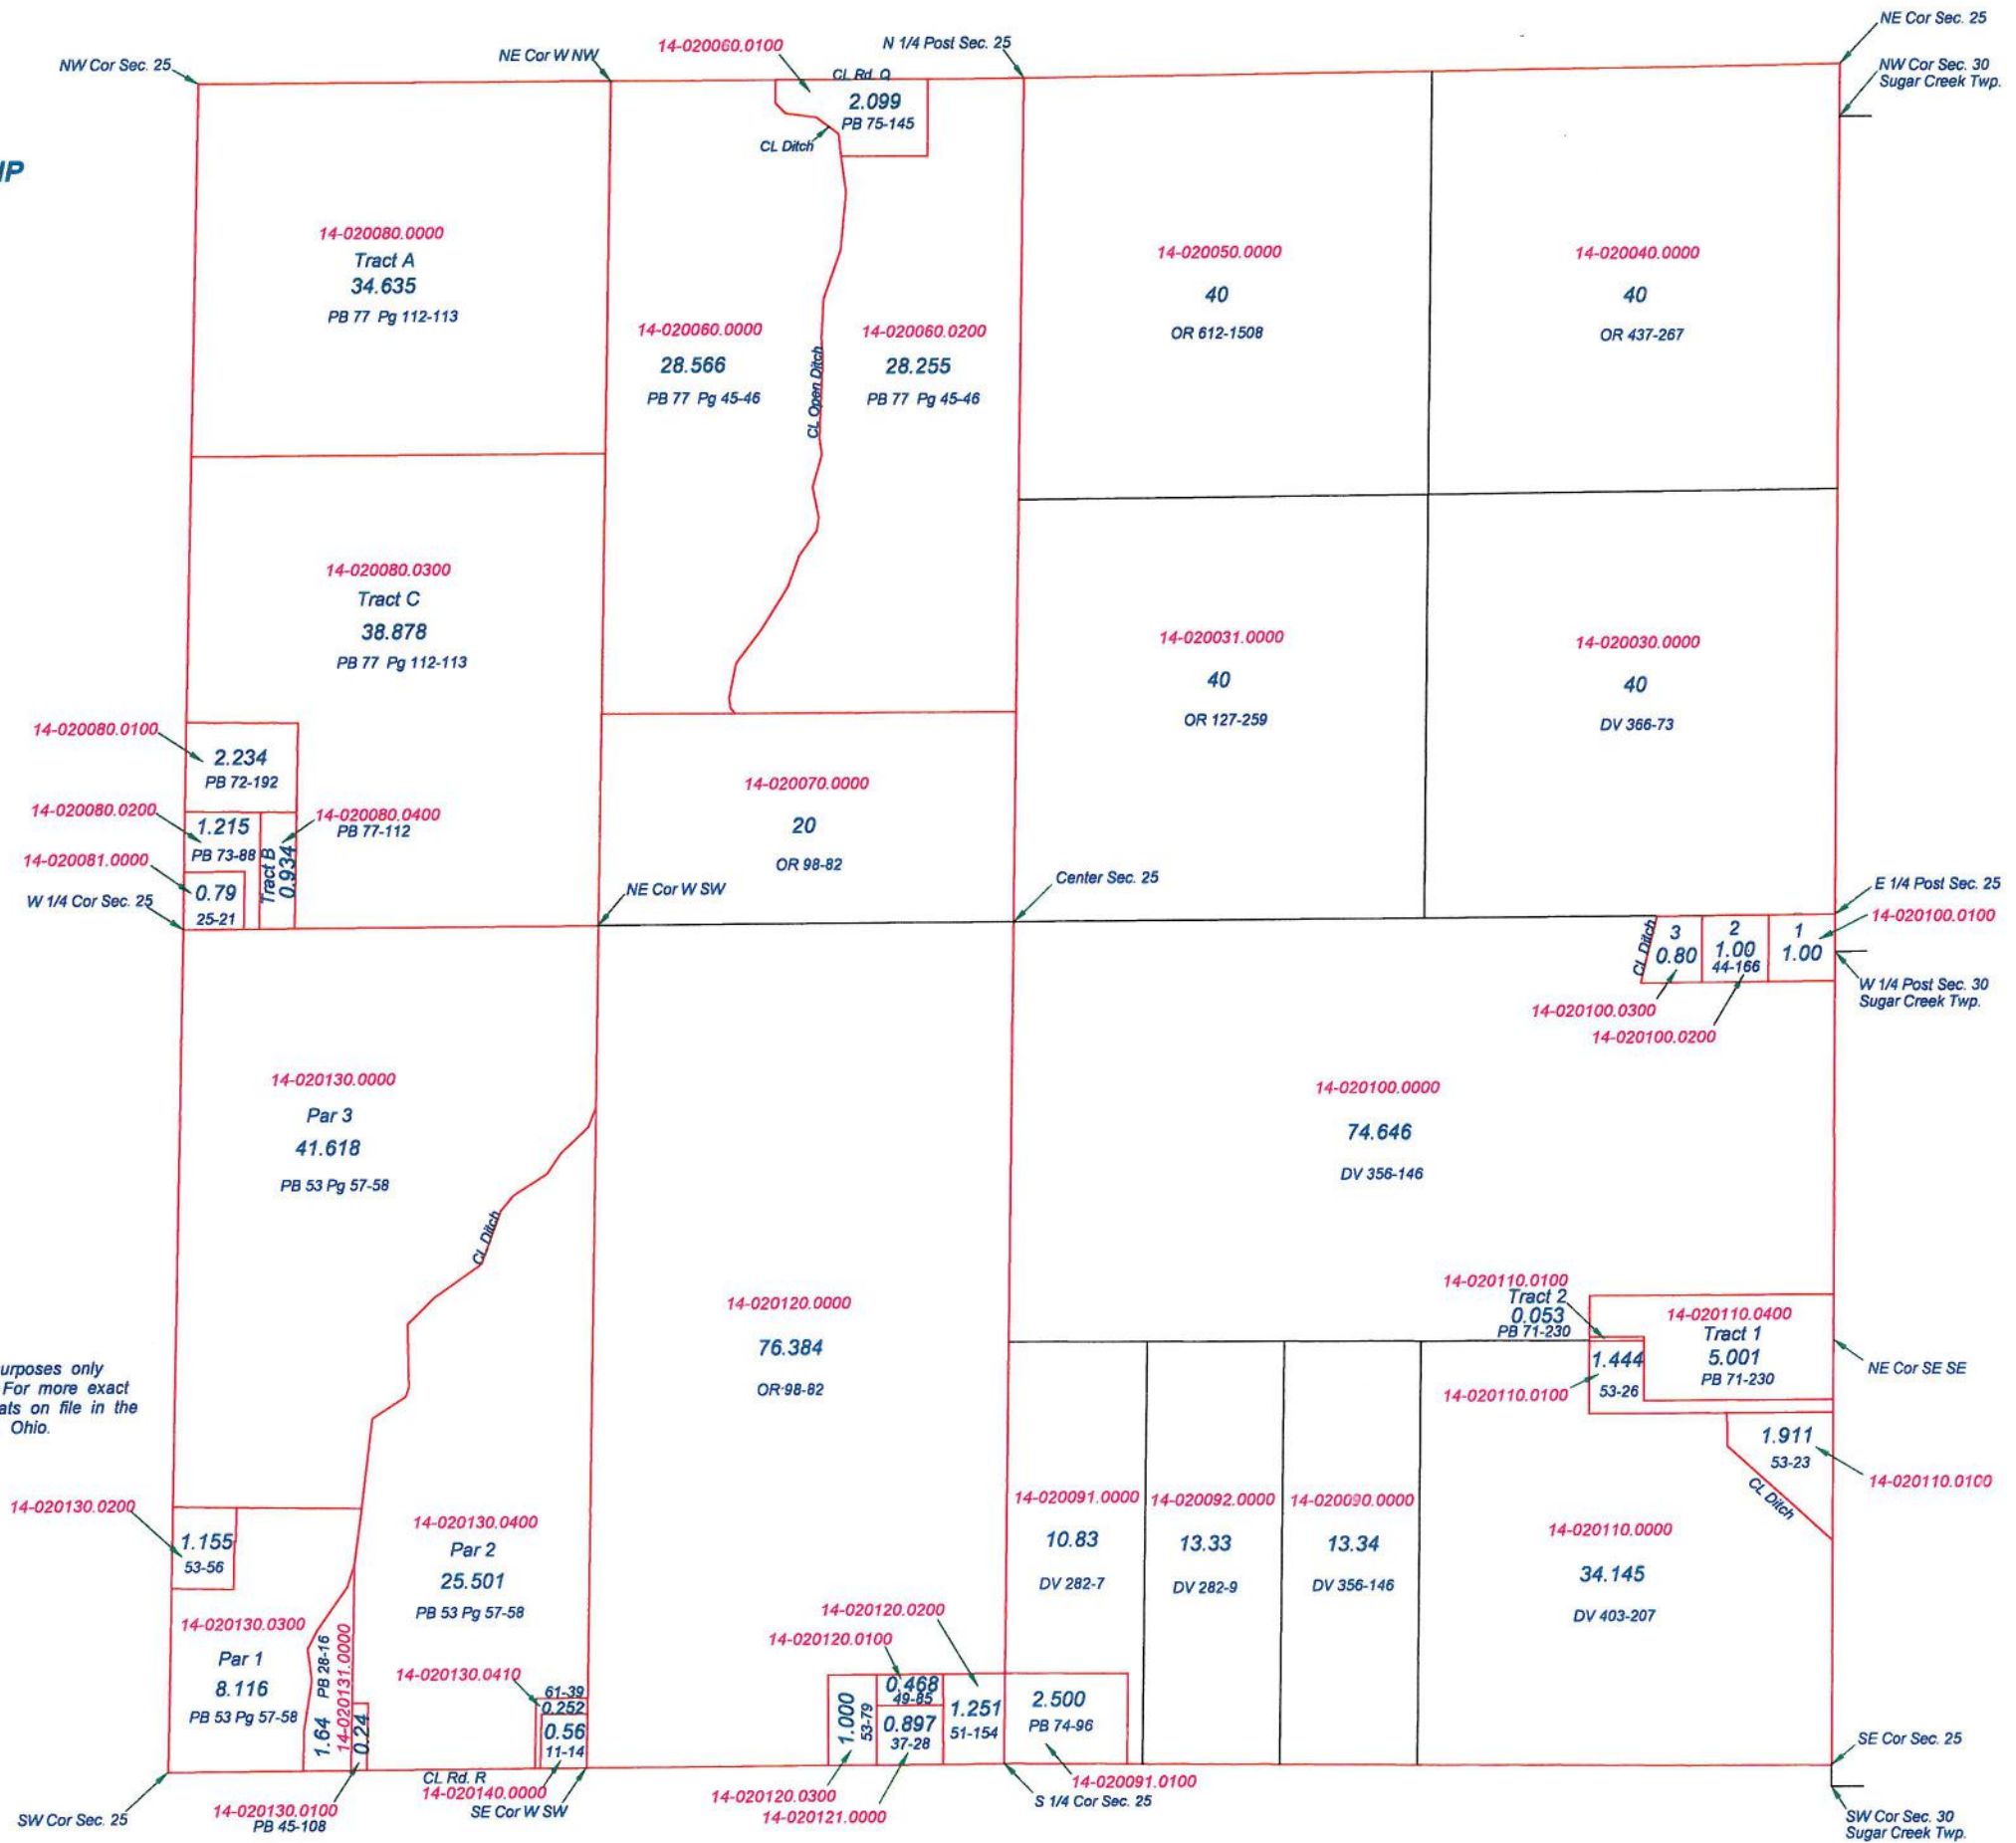

JENNINGS TOWNSHIP

T 1 S R 5 E
SECTION 25

This is a worksheet and is for location purposes only and cannot be guaranteed for accuracy. For more exact information, please CHECK deeds and plats on file in the Putnam County Recorders Office, Ottawa, Ohio.

Revised 2011