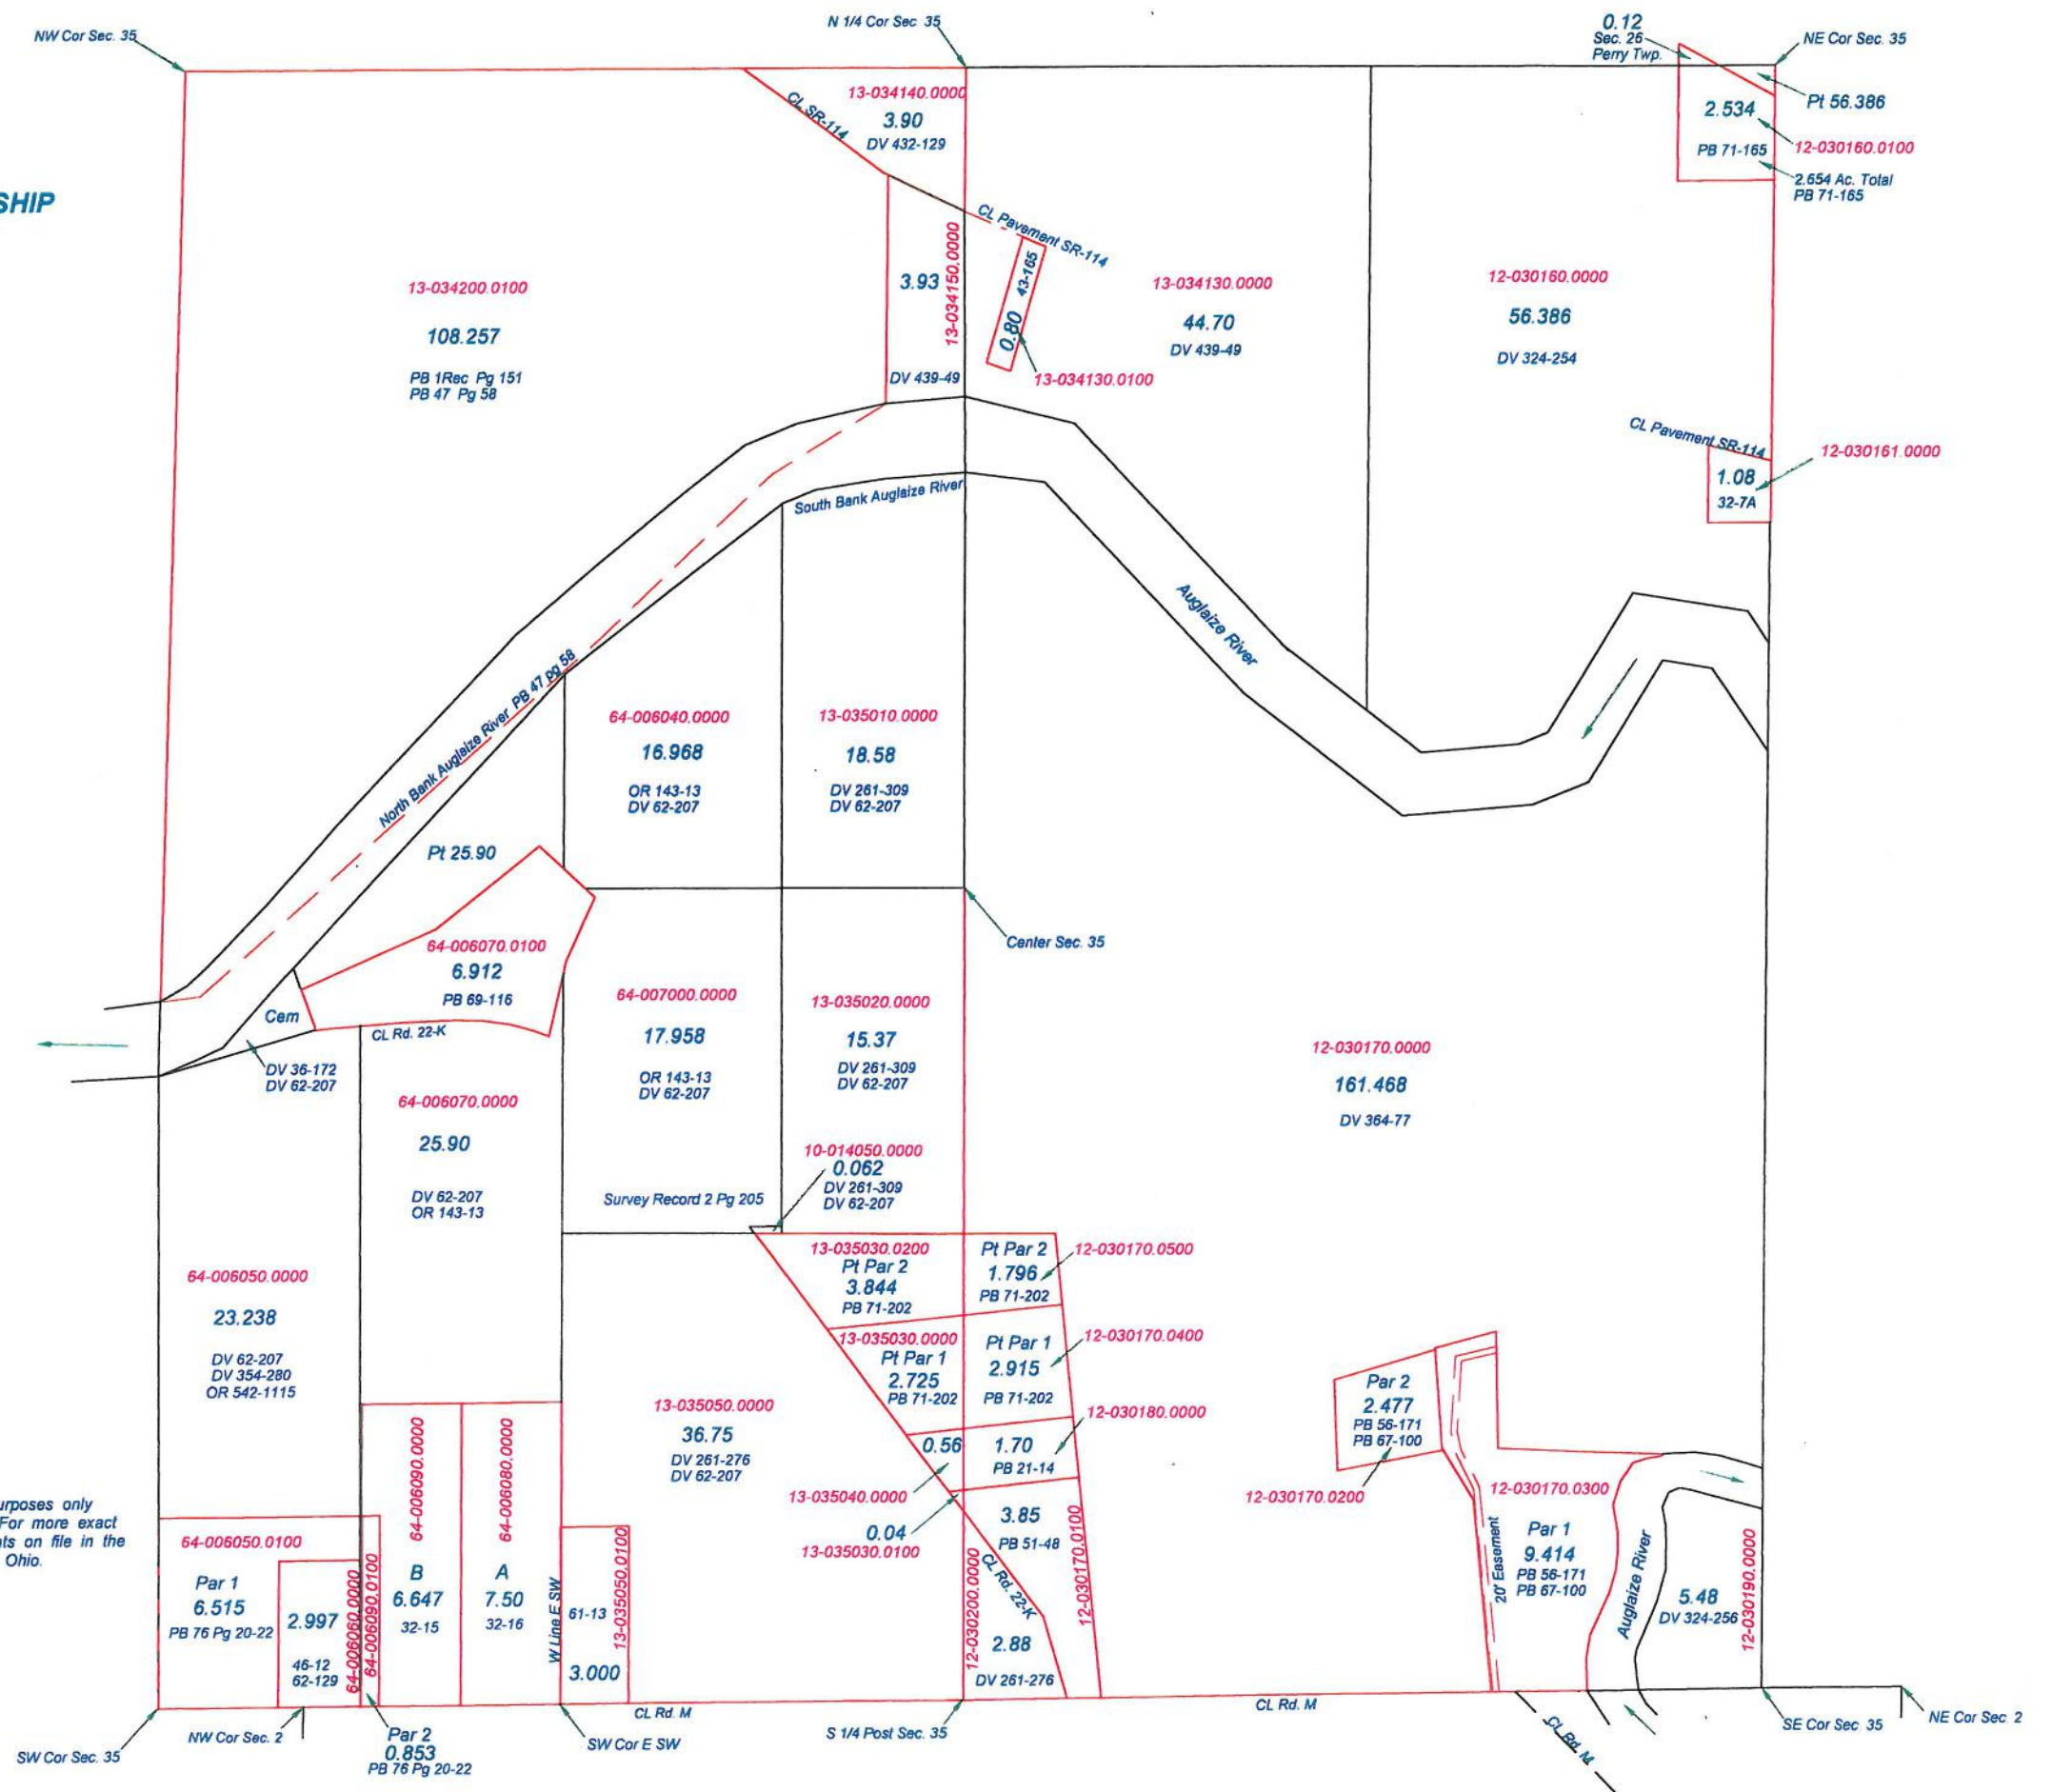

JACKSON TOWNSHIP
T1N R5E
SECTION 35

This is a worksheet and is for location purposes only and cannot be guaranteed for accuracy. For more exact information, please CHECK deeds and plats on file in the Putnam County Recorders Office, Ottawa, Ohio.

Revised 2010