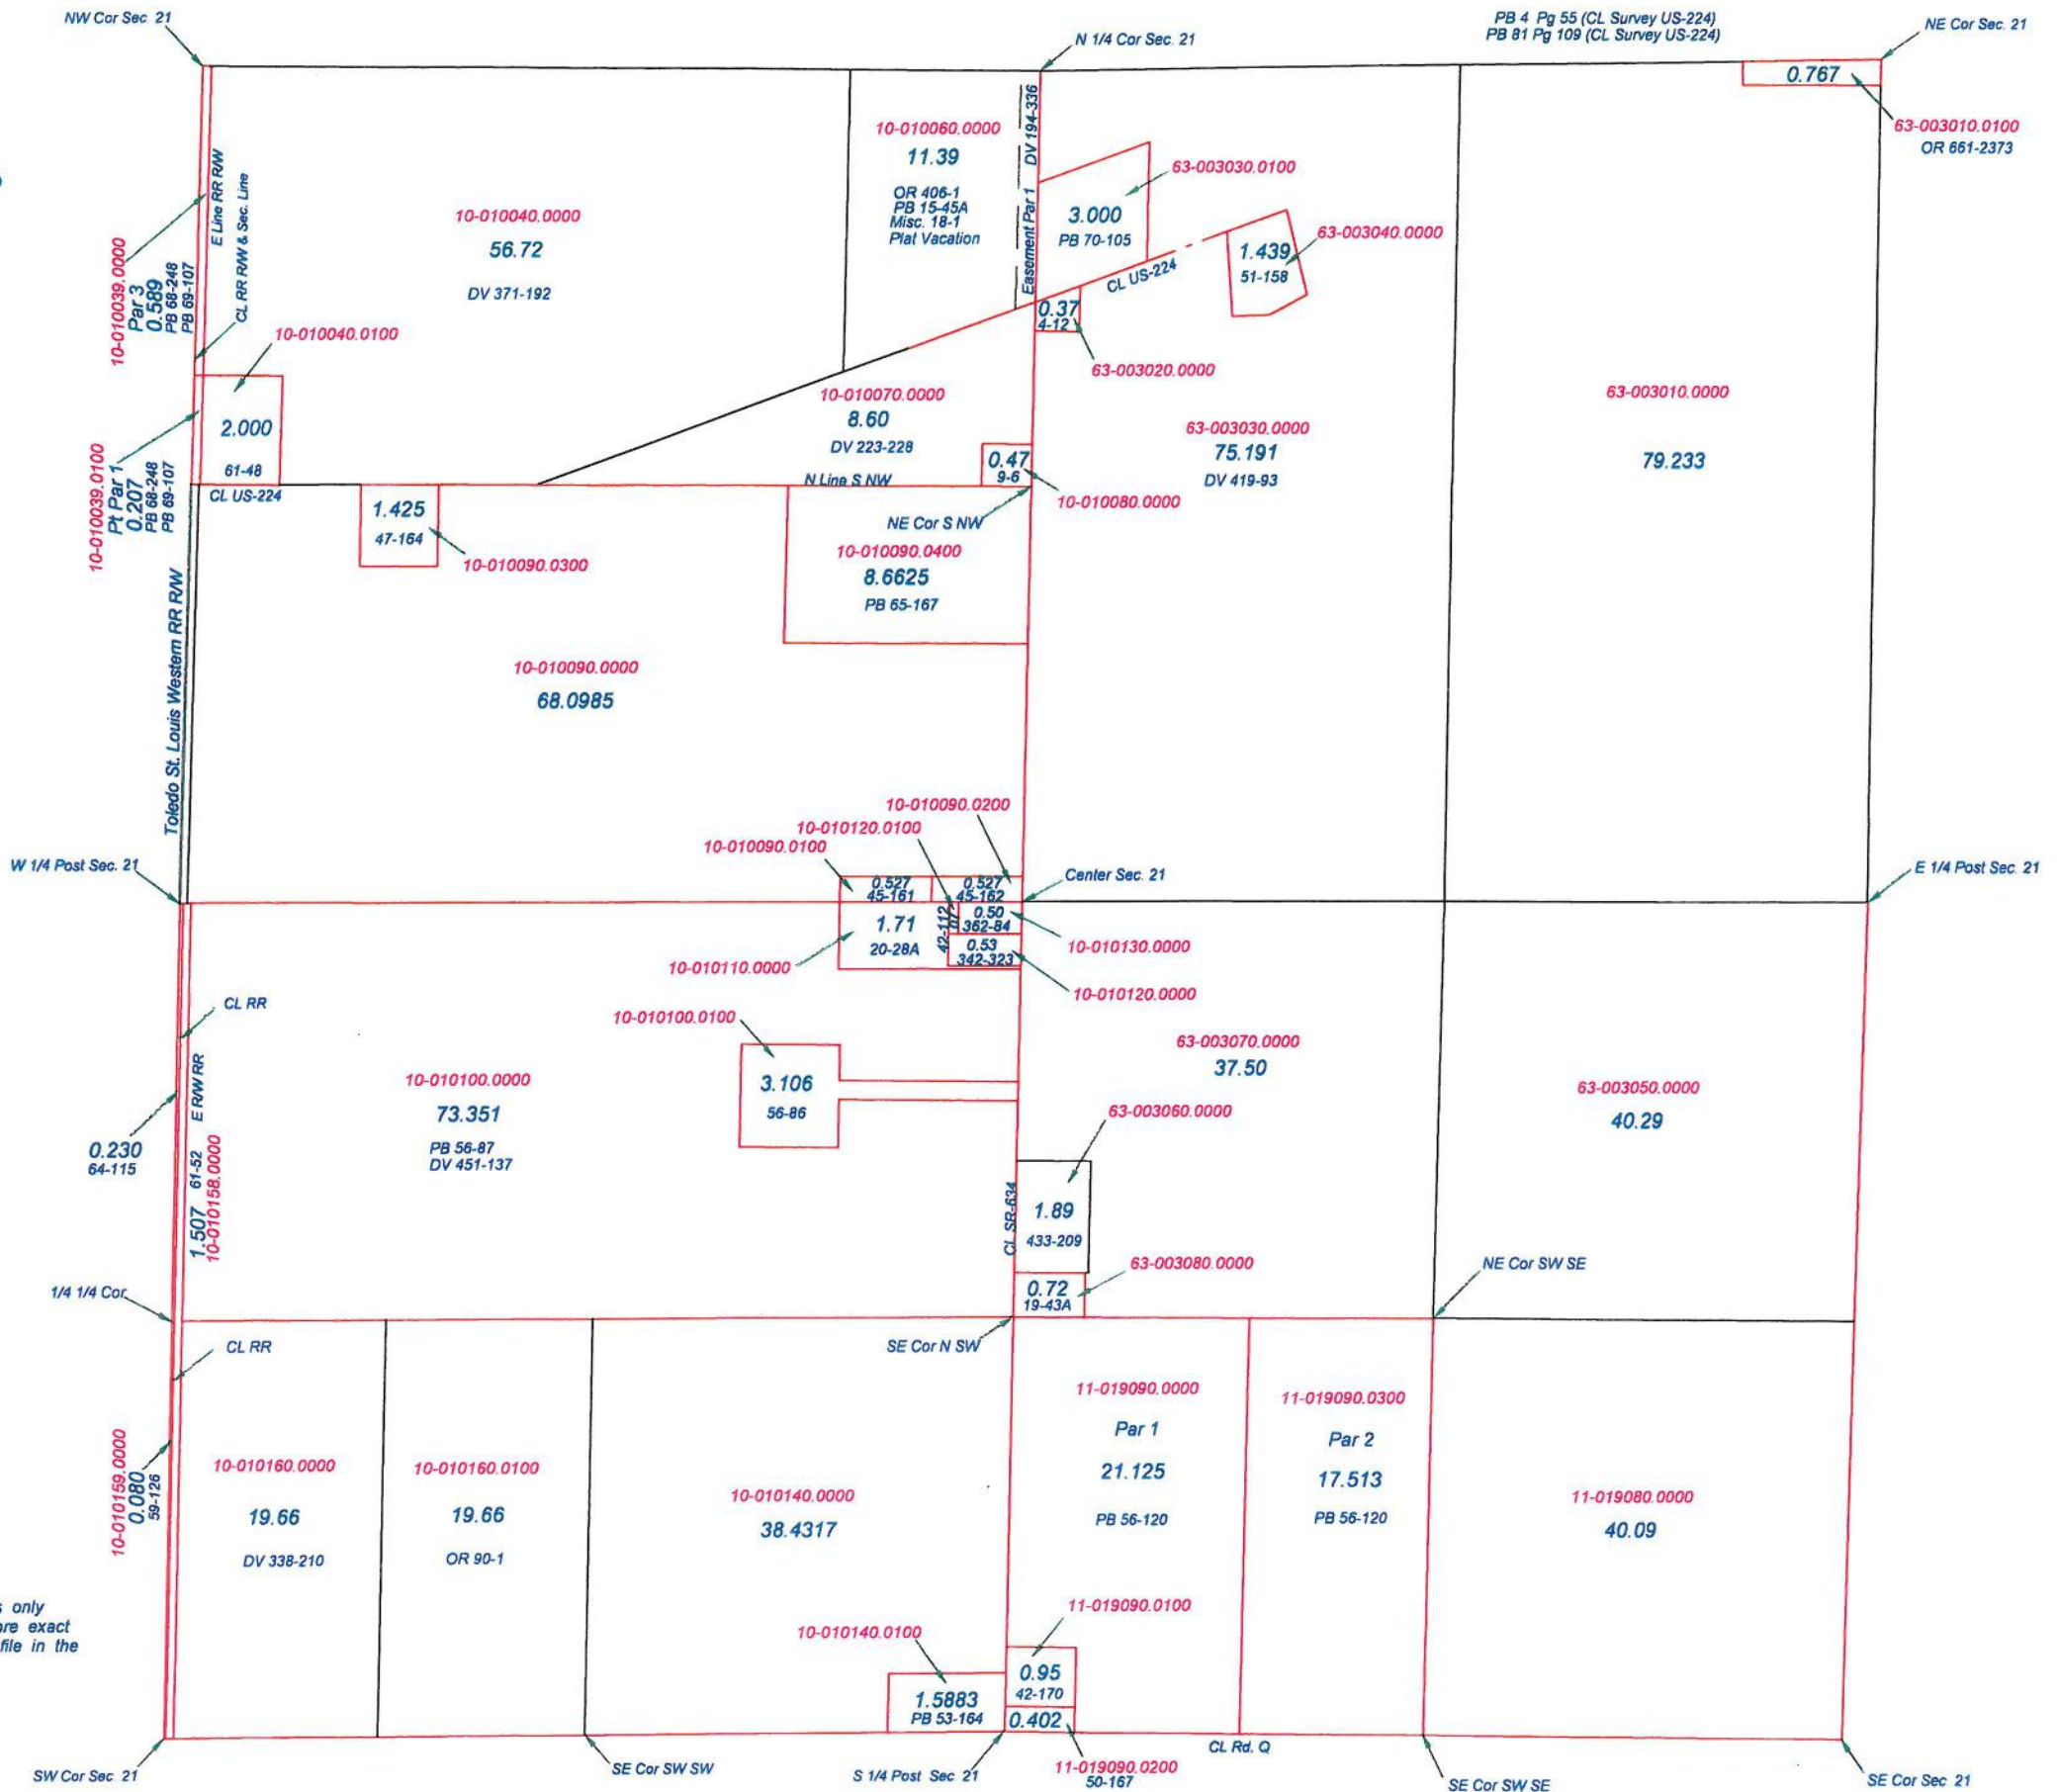

JACKSON TOWNSHIP
T1S R5E
SECTION 20

This is a worksheet and is for location purposes only and cannot be guaranteed for accuracy. For more exact information, please CHECK deeds and plats on file in the Putnam County Recorders Office, Ottawa, Ohio.

Revised 2012

JACKSON TOWNSHIP
T1S R5E
SECTION 21

This is a worksheet and is for location purposes only and cannot be guaranteed for accuracy. For more exact information, please CHECK deeds and plats on file in the Putnam County Recorders Office, Ottawa, Ohio.

Revised 2012

Location ?
11-020050.0000
1.00 Acre taken out
for School District

JACKSON TOWNSHIP
T1S R5E
SECTION 24

This is a worksheet and is for location purposes only and cannot be guaranteed for accuracy. For more exact information, please CHECK deeds and plats on file in the Putnam County Recorders Office, Ottawa, Ohio.