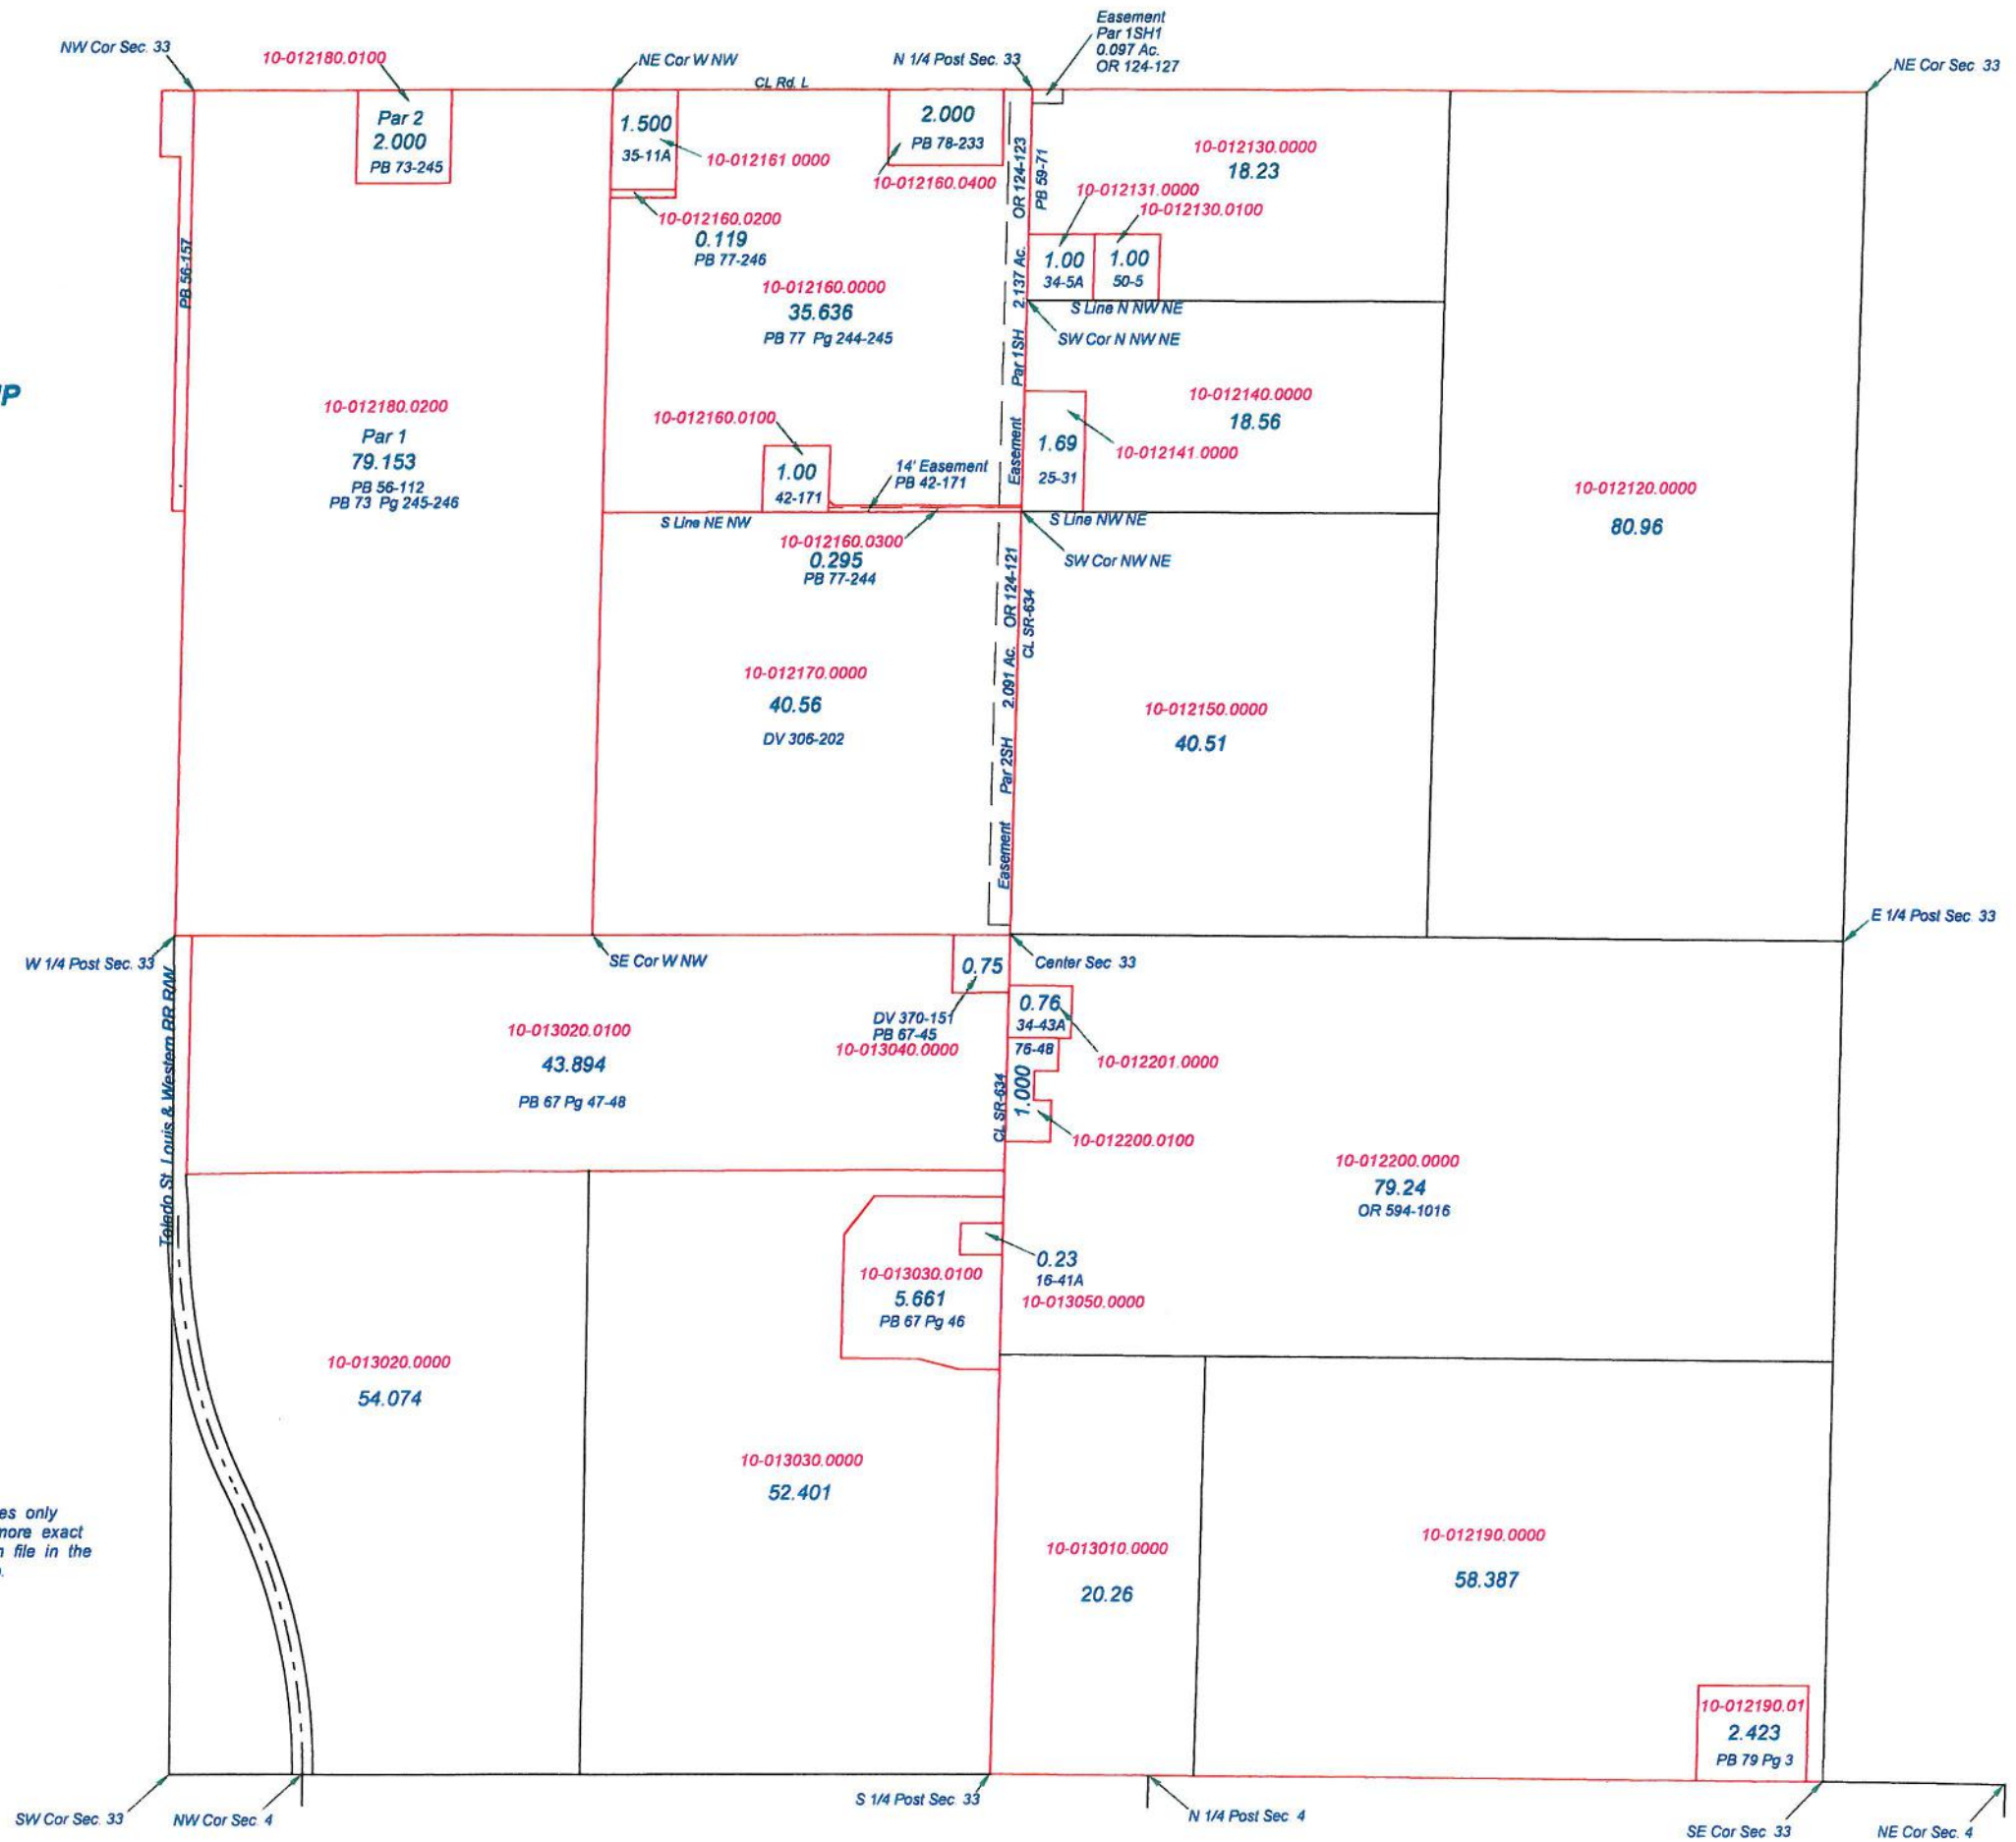

JACKSON TOWNSHIP
T1N R5E
SECTION 33

This is a worksheet and is for location purposes only and cannot be guaranteed for accuracy. For more exact information, please CHECK deeds and plats on file in the Putnam County Recorders Office, Ottawa, Ohio.

Revised 2012