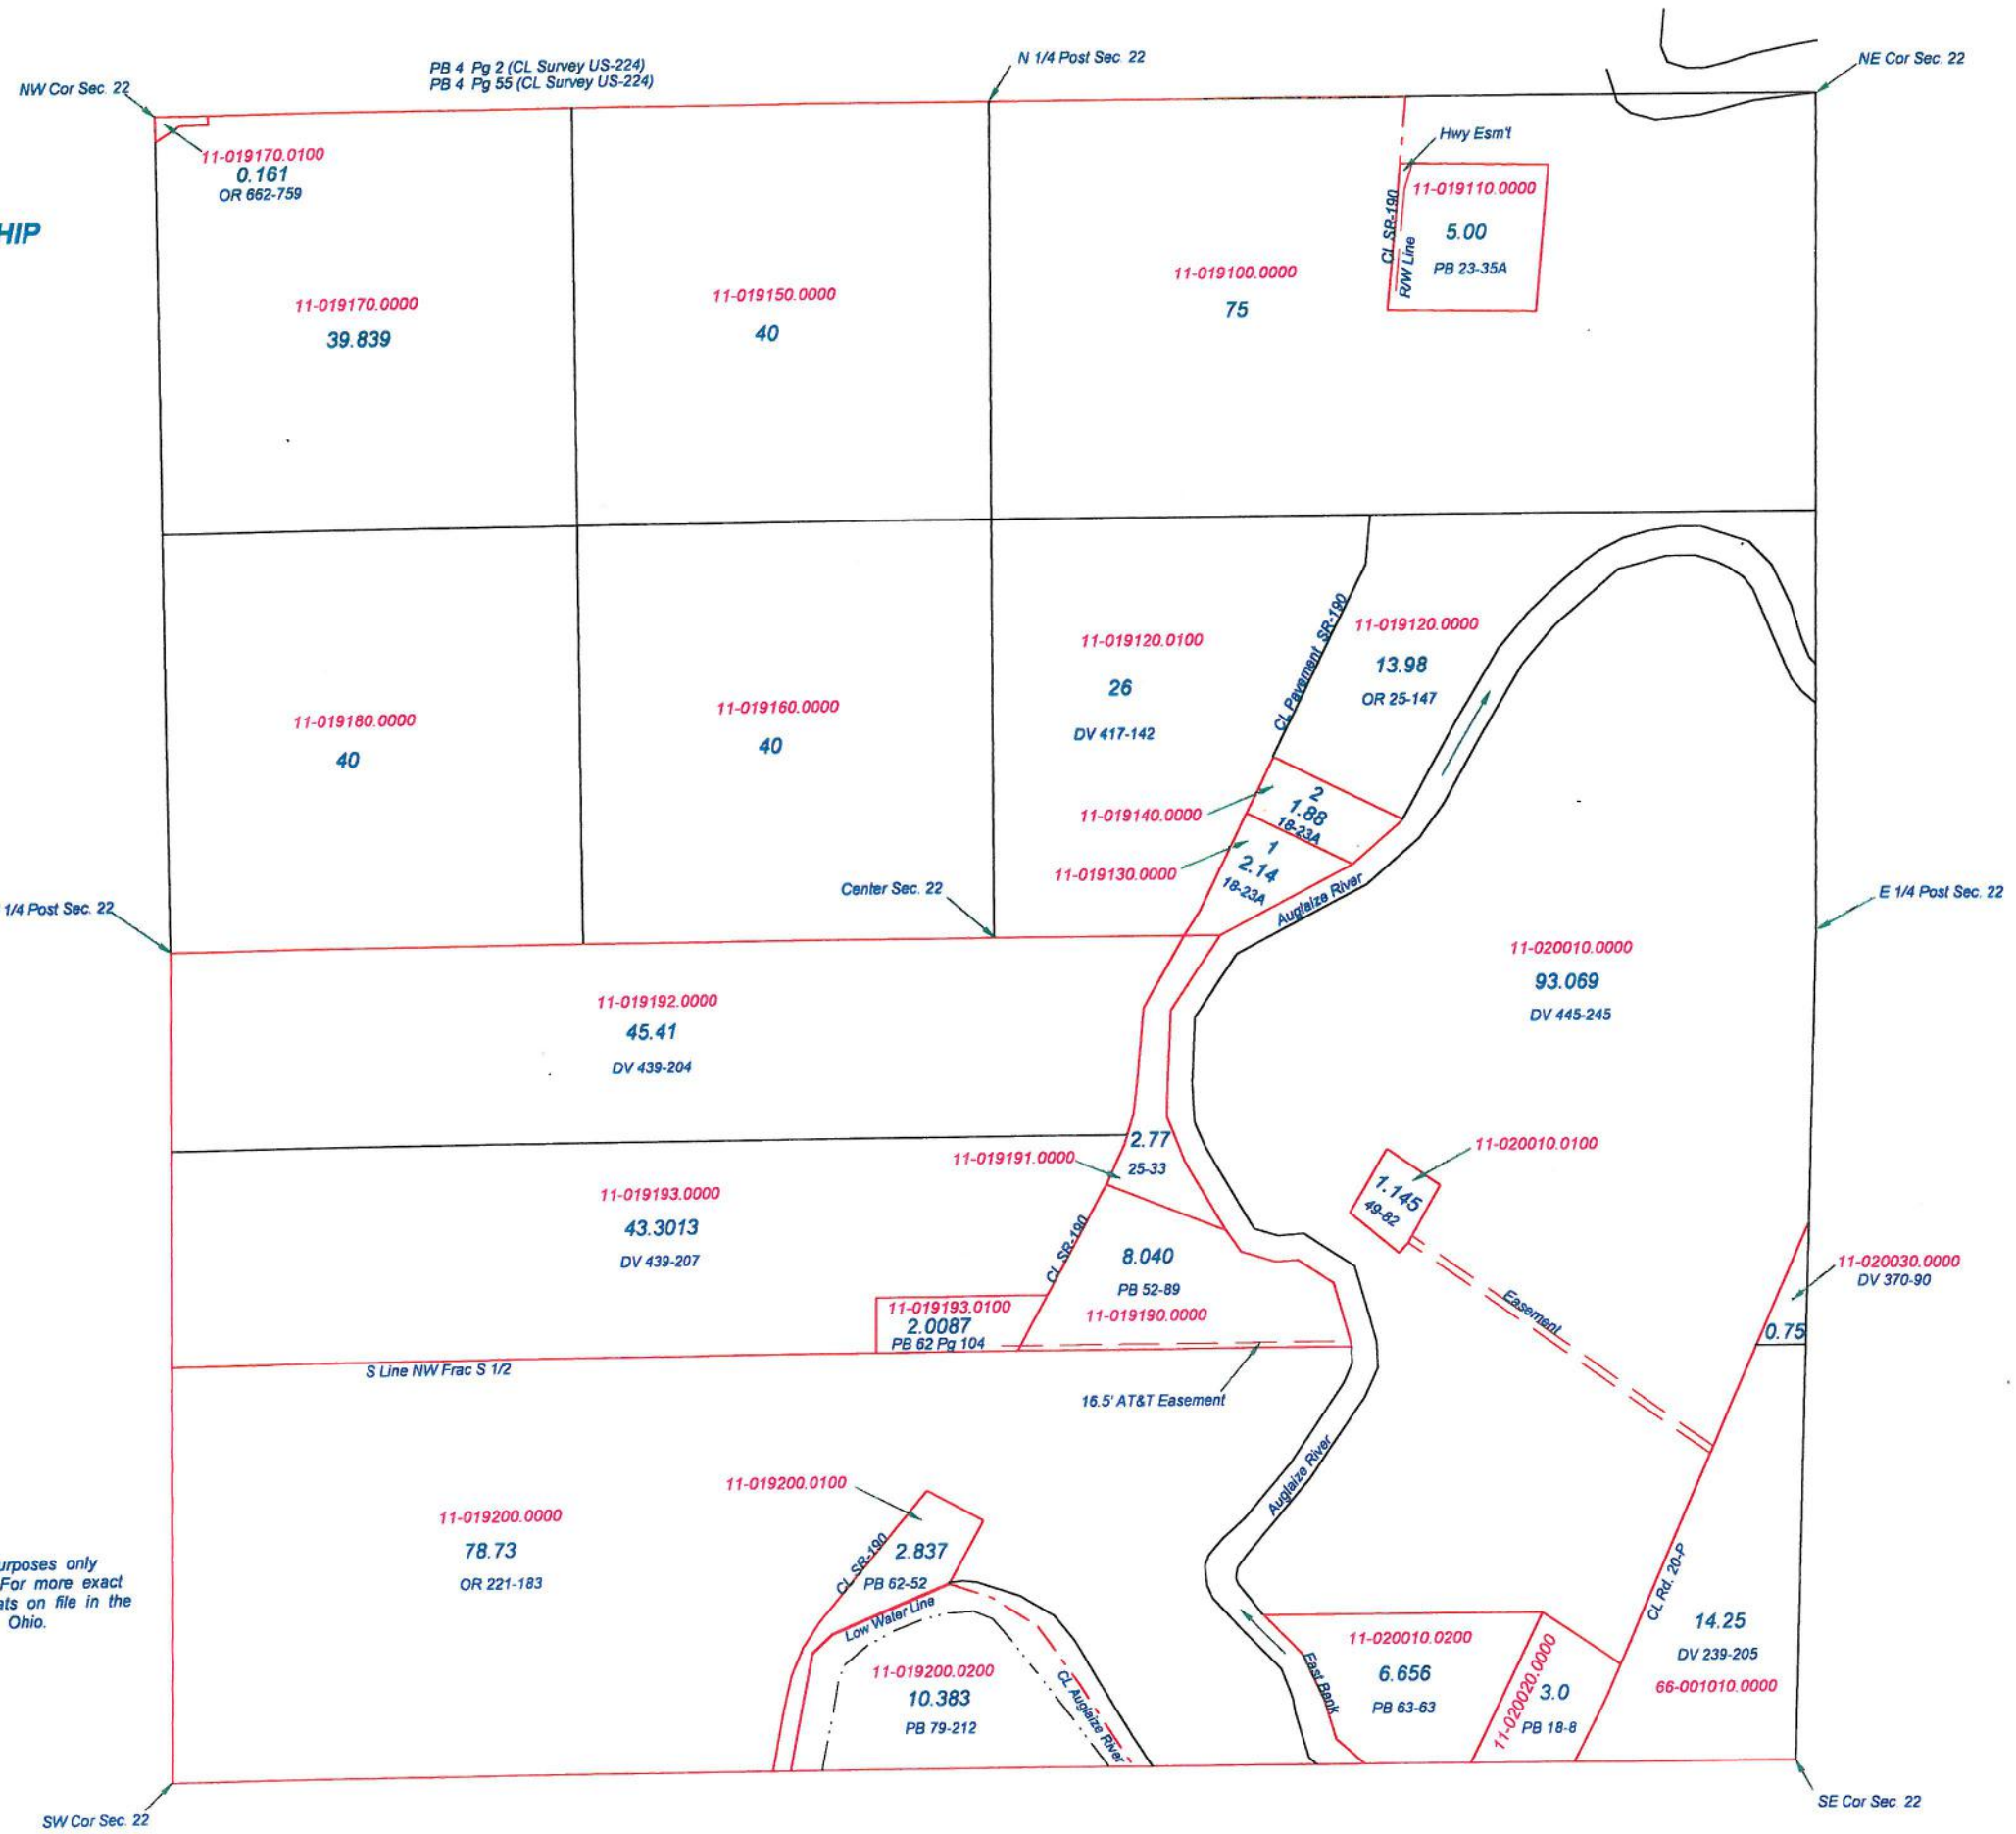

JACKSON TOWNSHIP
T1S R5E
SECTION 20

This is a worksheet and is for location purposes only and cannot be guaranteed for accuracy. For more exact information, please CHECK deeds and plats on file in the Putnam County Recorders Office, Ottawa, Ohio.

Revised 2012

JACKSON TOWNSHIP
T1S R5E
SECTION 21

This is a worksheet and is for location purposes only and cannot be guaranteed for accuracy. For more exact information, please CHECK deeds and plats on file in the Putnam County Recorders Office, Ottawa, Ohio.

Revised 2014

JACKSON TOWNSHIP
T 1 S R 5 E
SECTION 22

This is a worksheet and is for location purposes only and cannot be guaranteed for accuracy. For more exact information, please CHECK deeds and plats on file in the Putnam County Recorders Office, Ottawa, Ohio.

Revised 2012

Location ?
11-020050.0000
1.00 Acre taken out
for School District

JACKSON TOWNSHIP
T1S R5E
SECTION 24

This is a worksheet and is for location purposes only and cannot be guaranteed for accuracy. For more exact information, please CHECK deeds and plats on file in the Putnam County Recorders Office, Ottawa, Ohio.