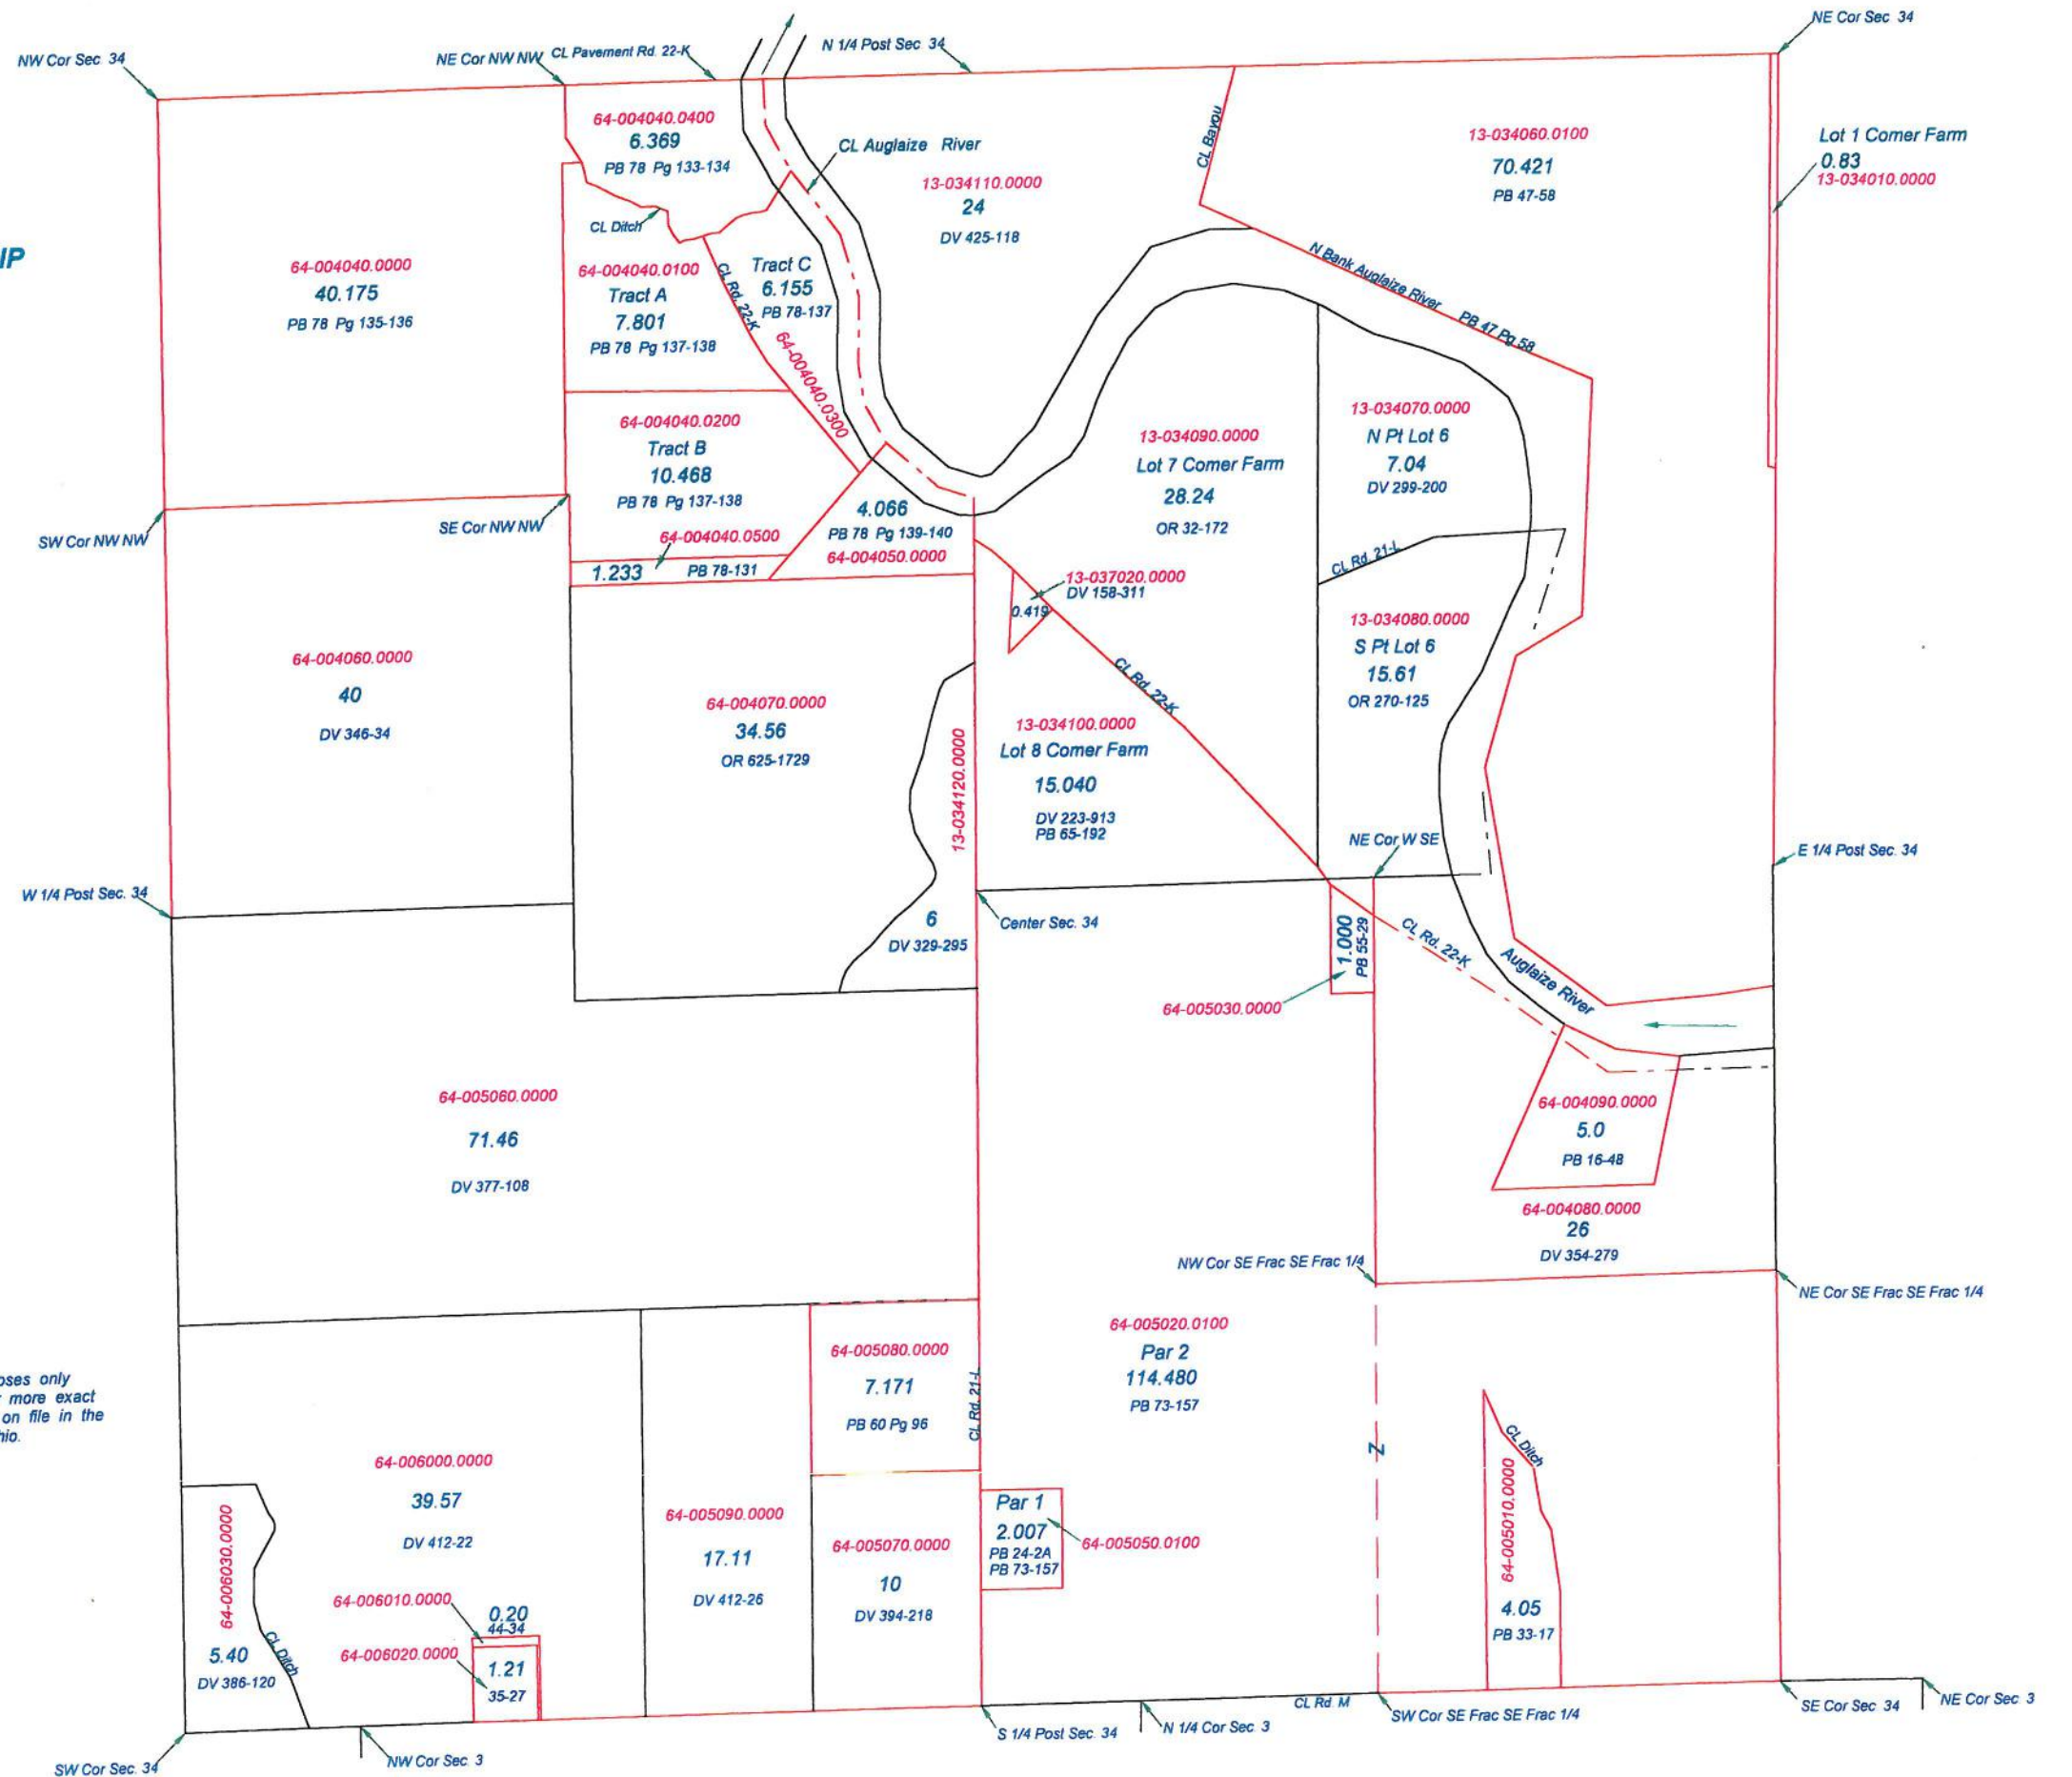

JACKSON TOWNSHIP
T1N R5E
SECTION 34

This is a worksheet and is for location purposes only and cannot be guaranteed for accuracy. For more exact information, please CHECK deeds and plats on file in the Putnam County Recorders Office, Ottawa, Ohio.

Revised 2012