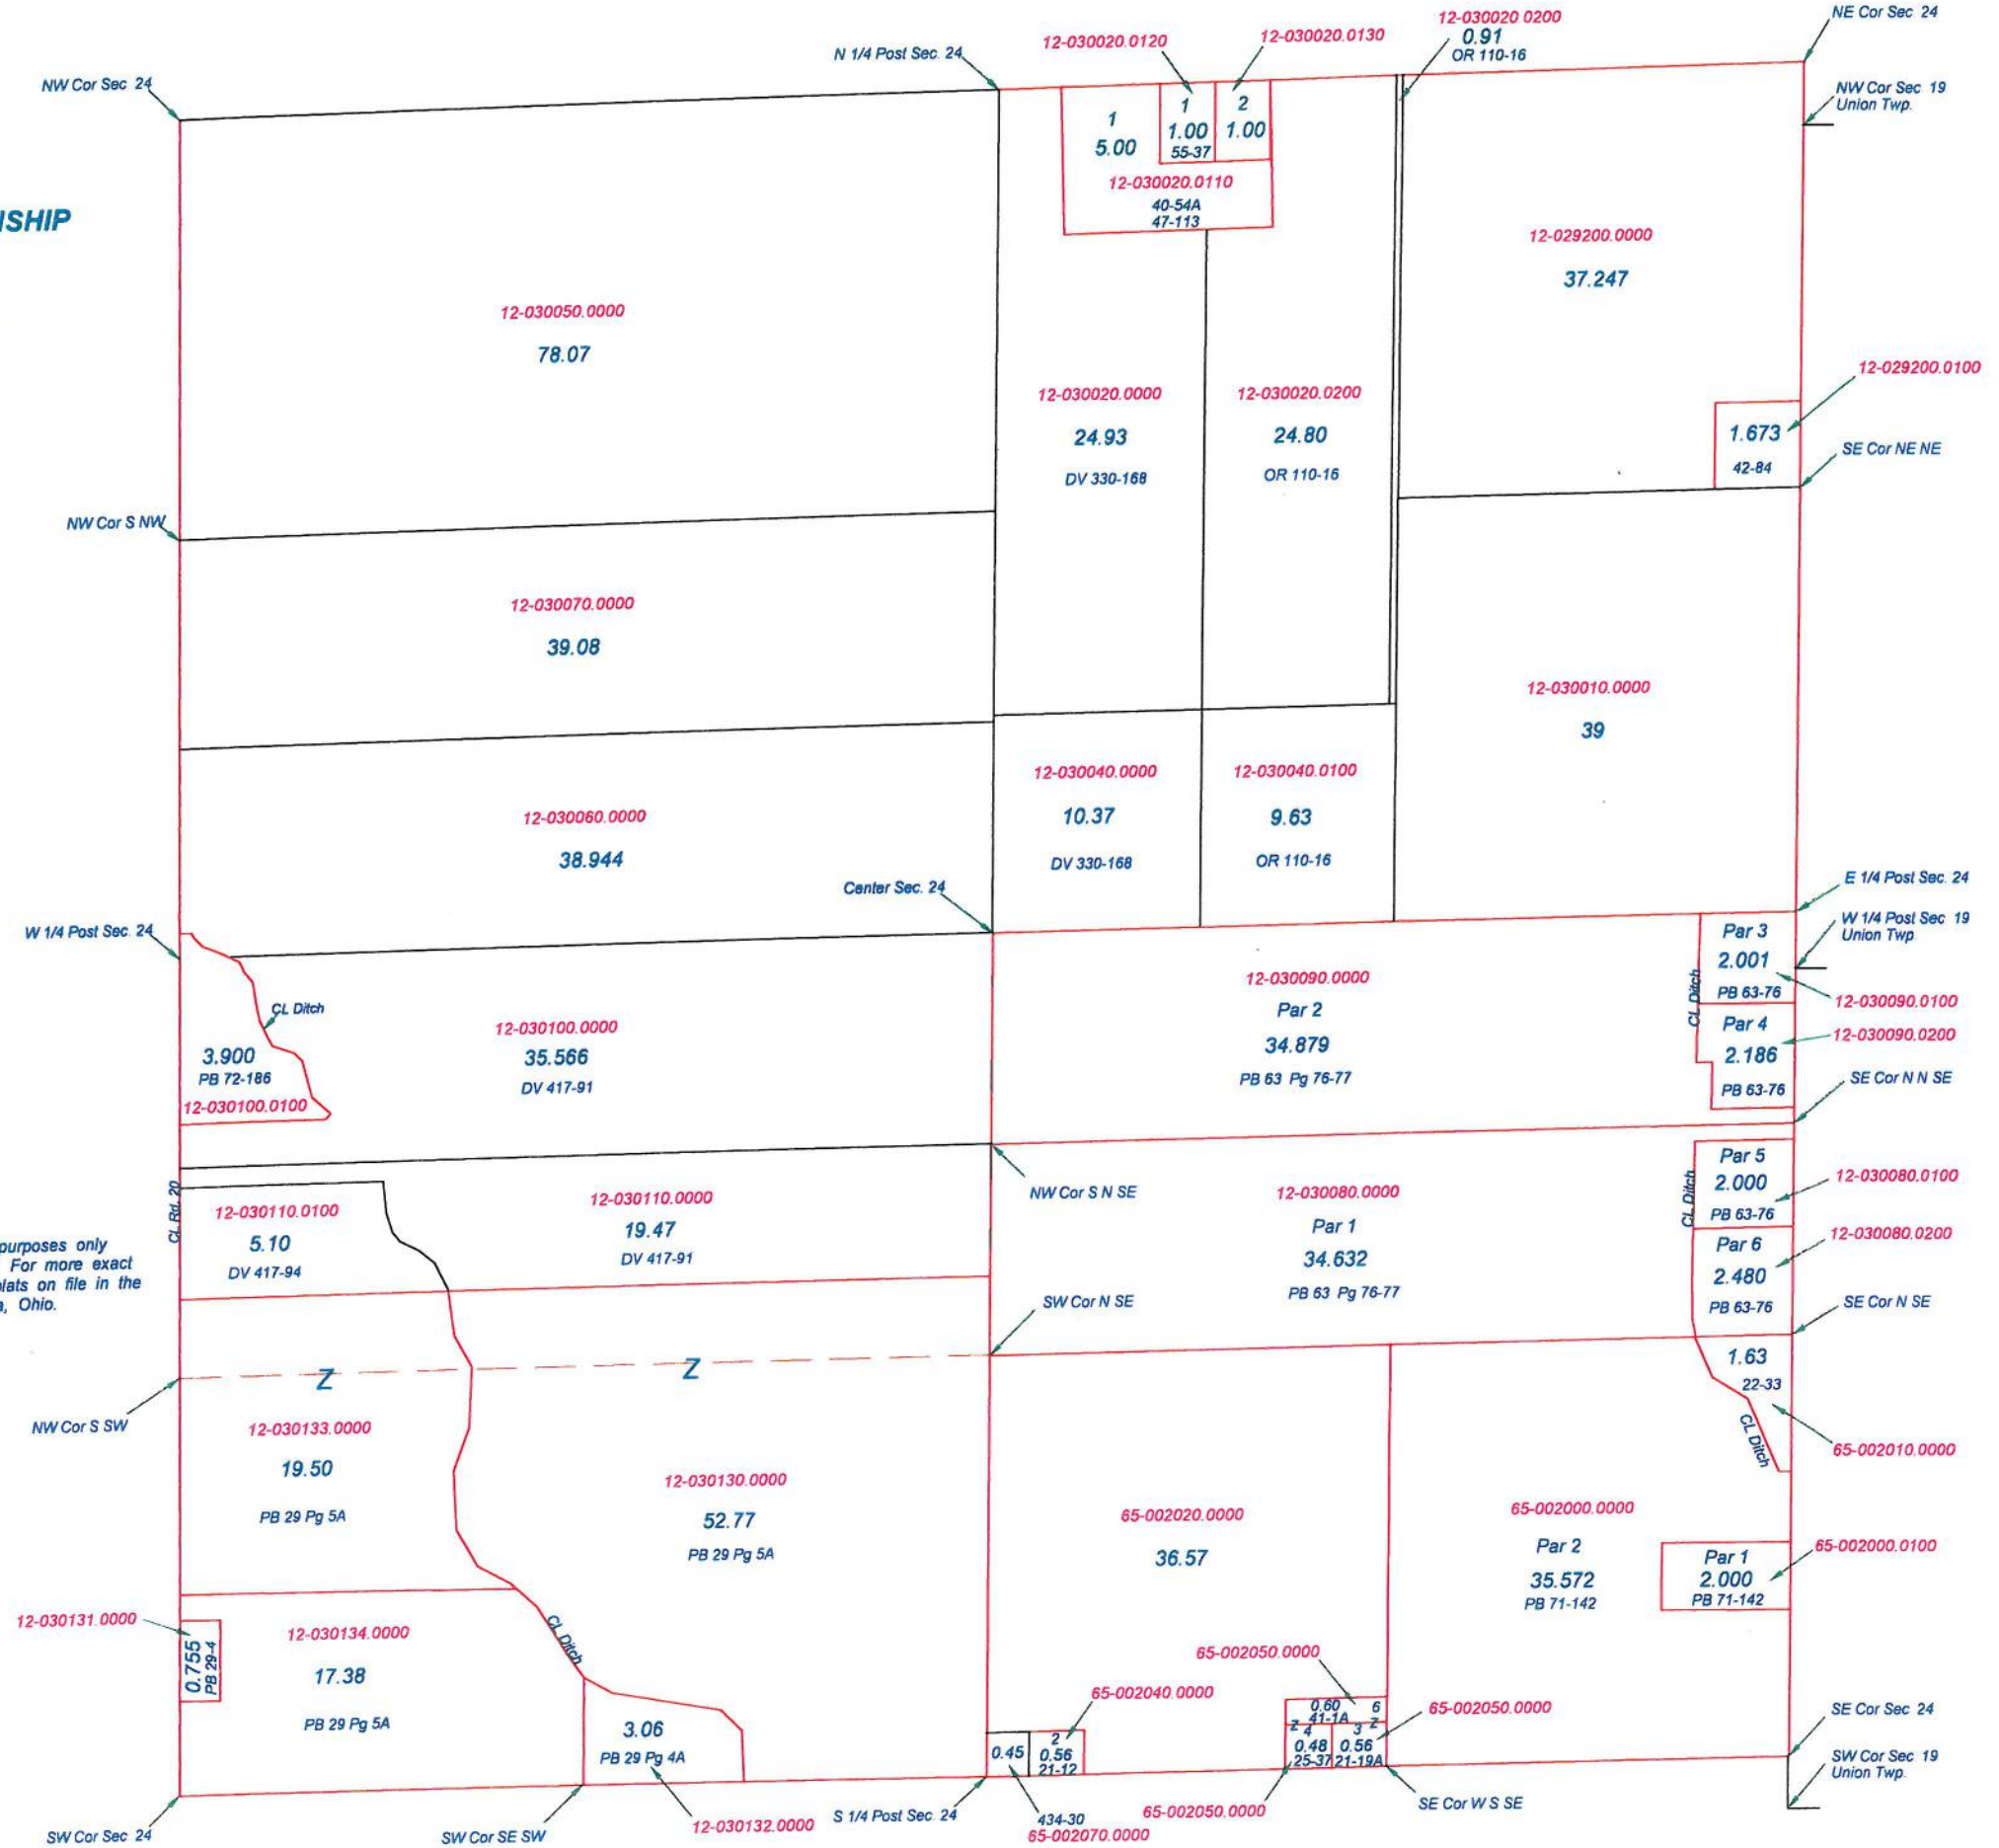

JACKSON TOWNSHIP
T1S R5E
SECTION 24

This is a worksheet and is for location purposes only and cannot be guaranteed for accuracy. For more exact information, please CHECK deeds and plats on file in the Putnam County Recorders Office, Ottawa, Ohio.

Revised 2007