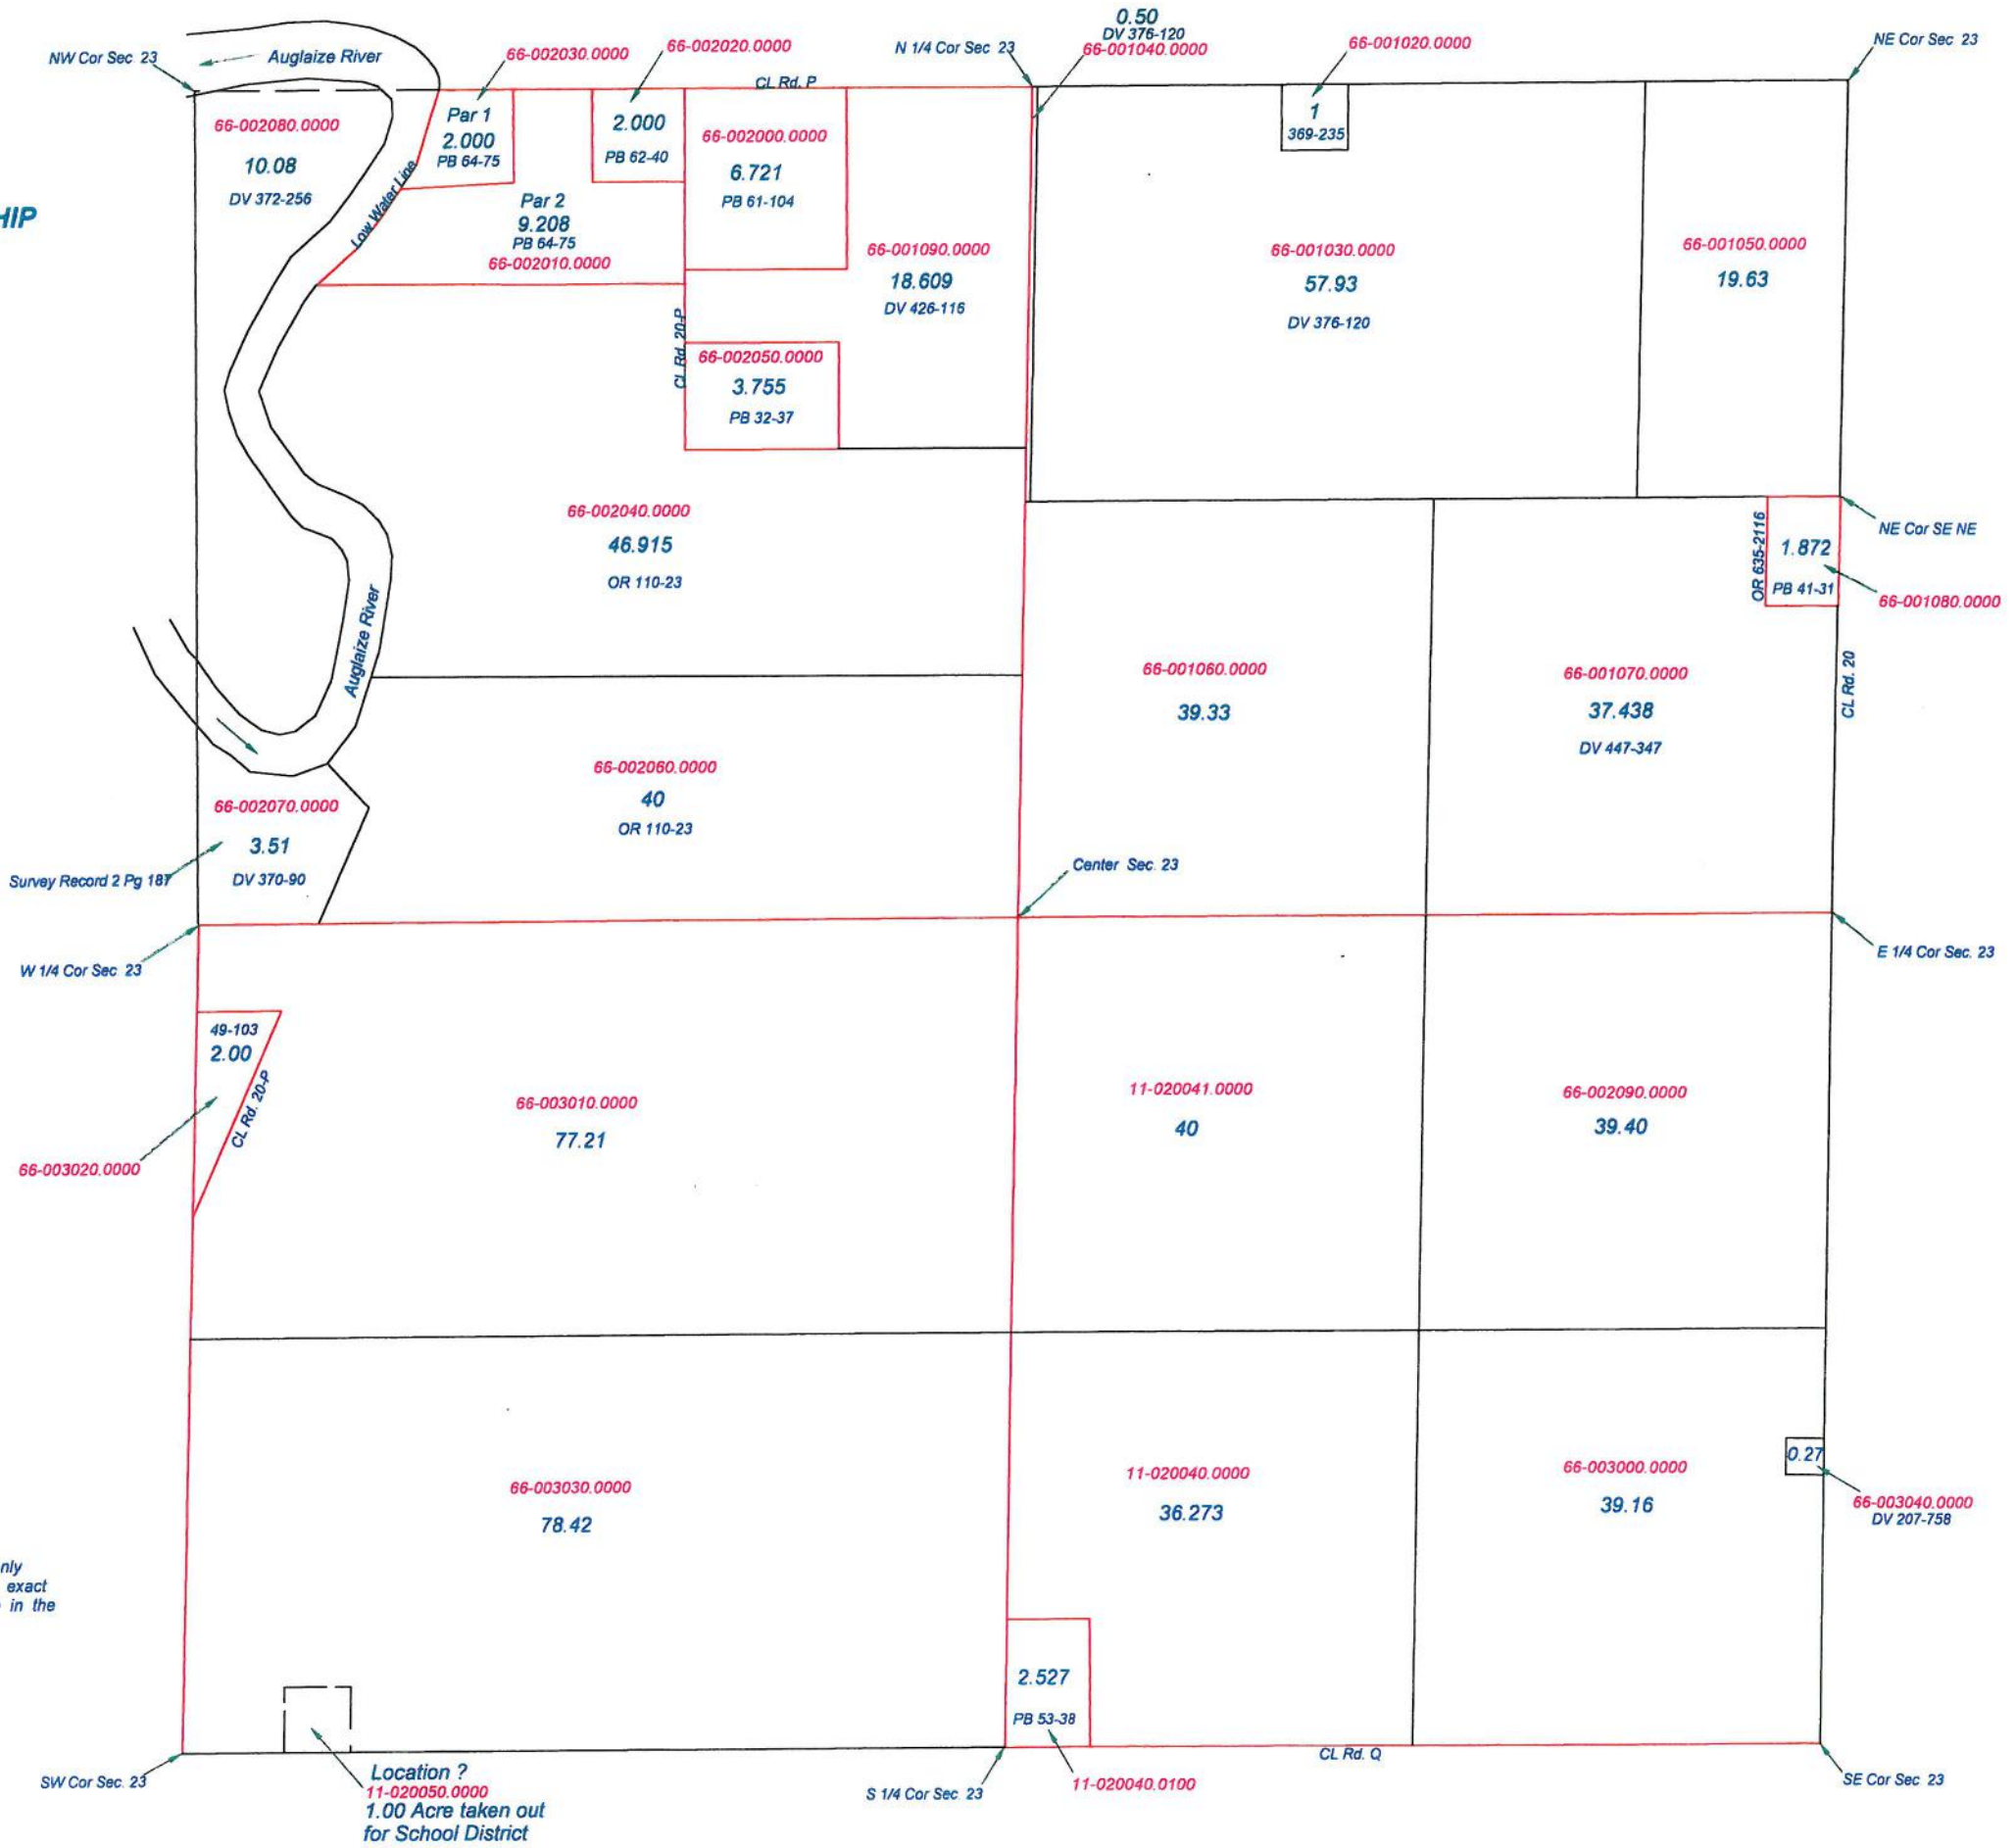

JACKSON TOWNSHIP
T1S R5E
SECTION 23

This is a worksheet and is for location purposes only and cannot be guaranteed for accuracy. For more exact information, please CHECK deeds and plats on file in the Putnam County Recorders Office, Ottawa, Ohio.

Revised 2012

Location ?
11-020050.0000
1.00 Acre taken out
for School District