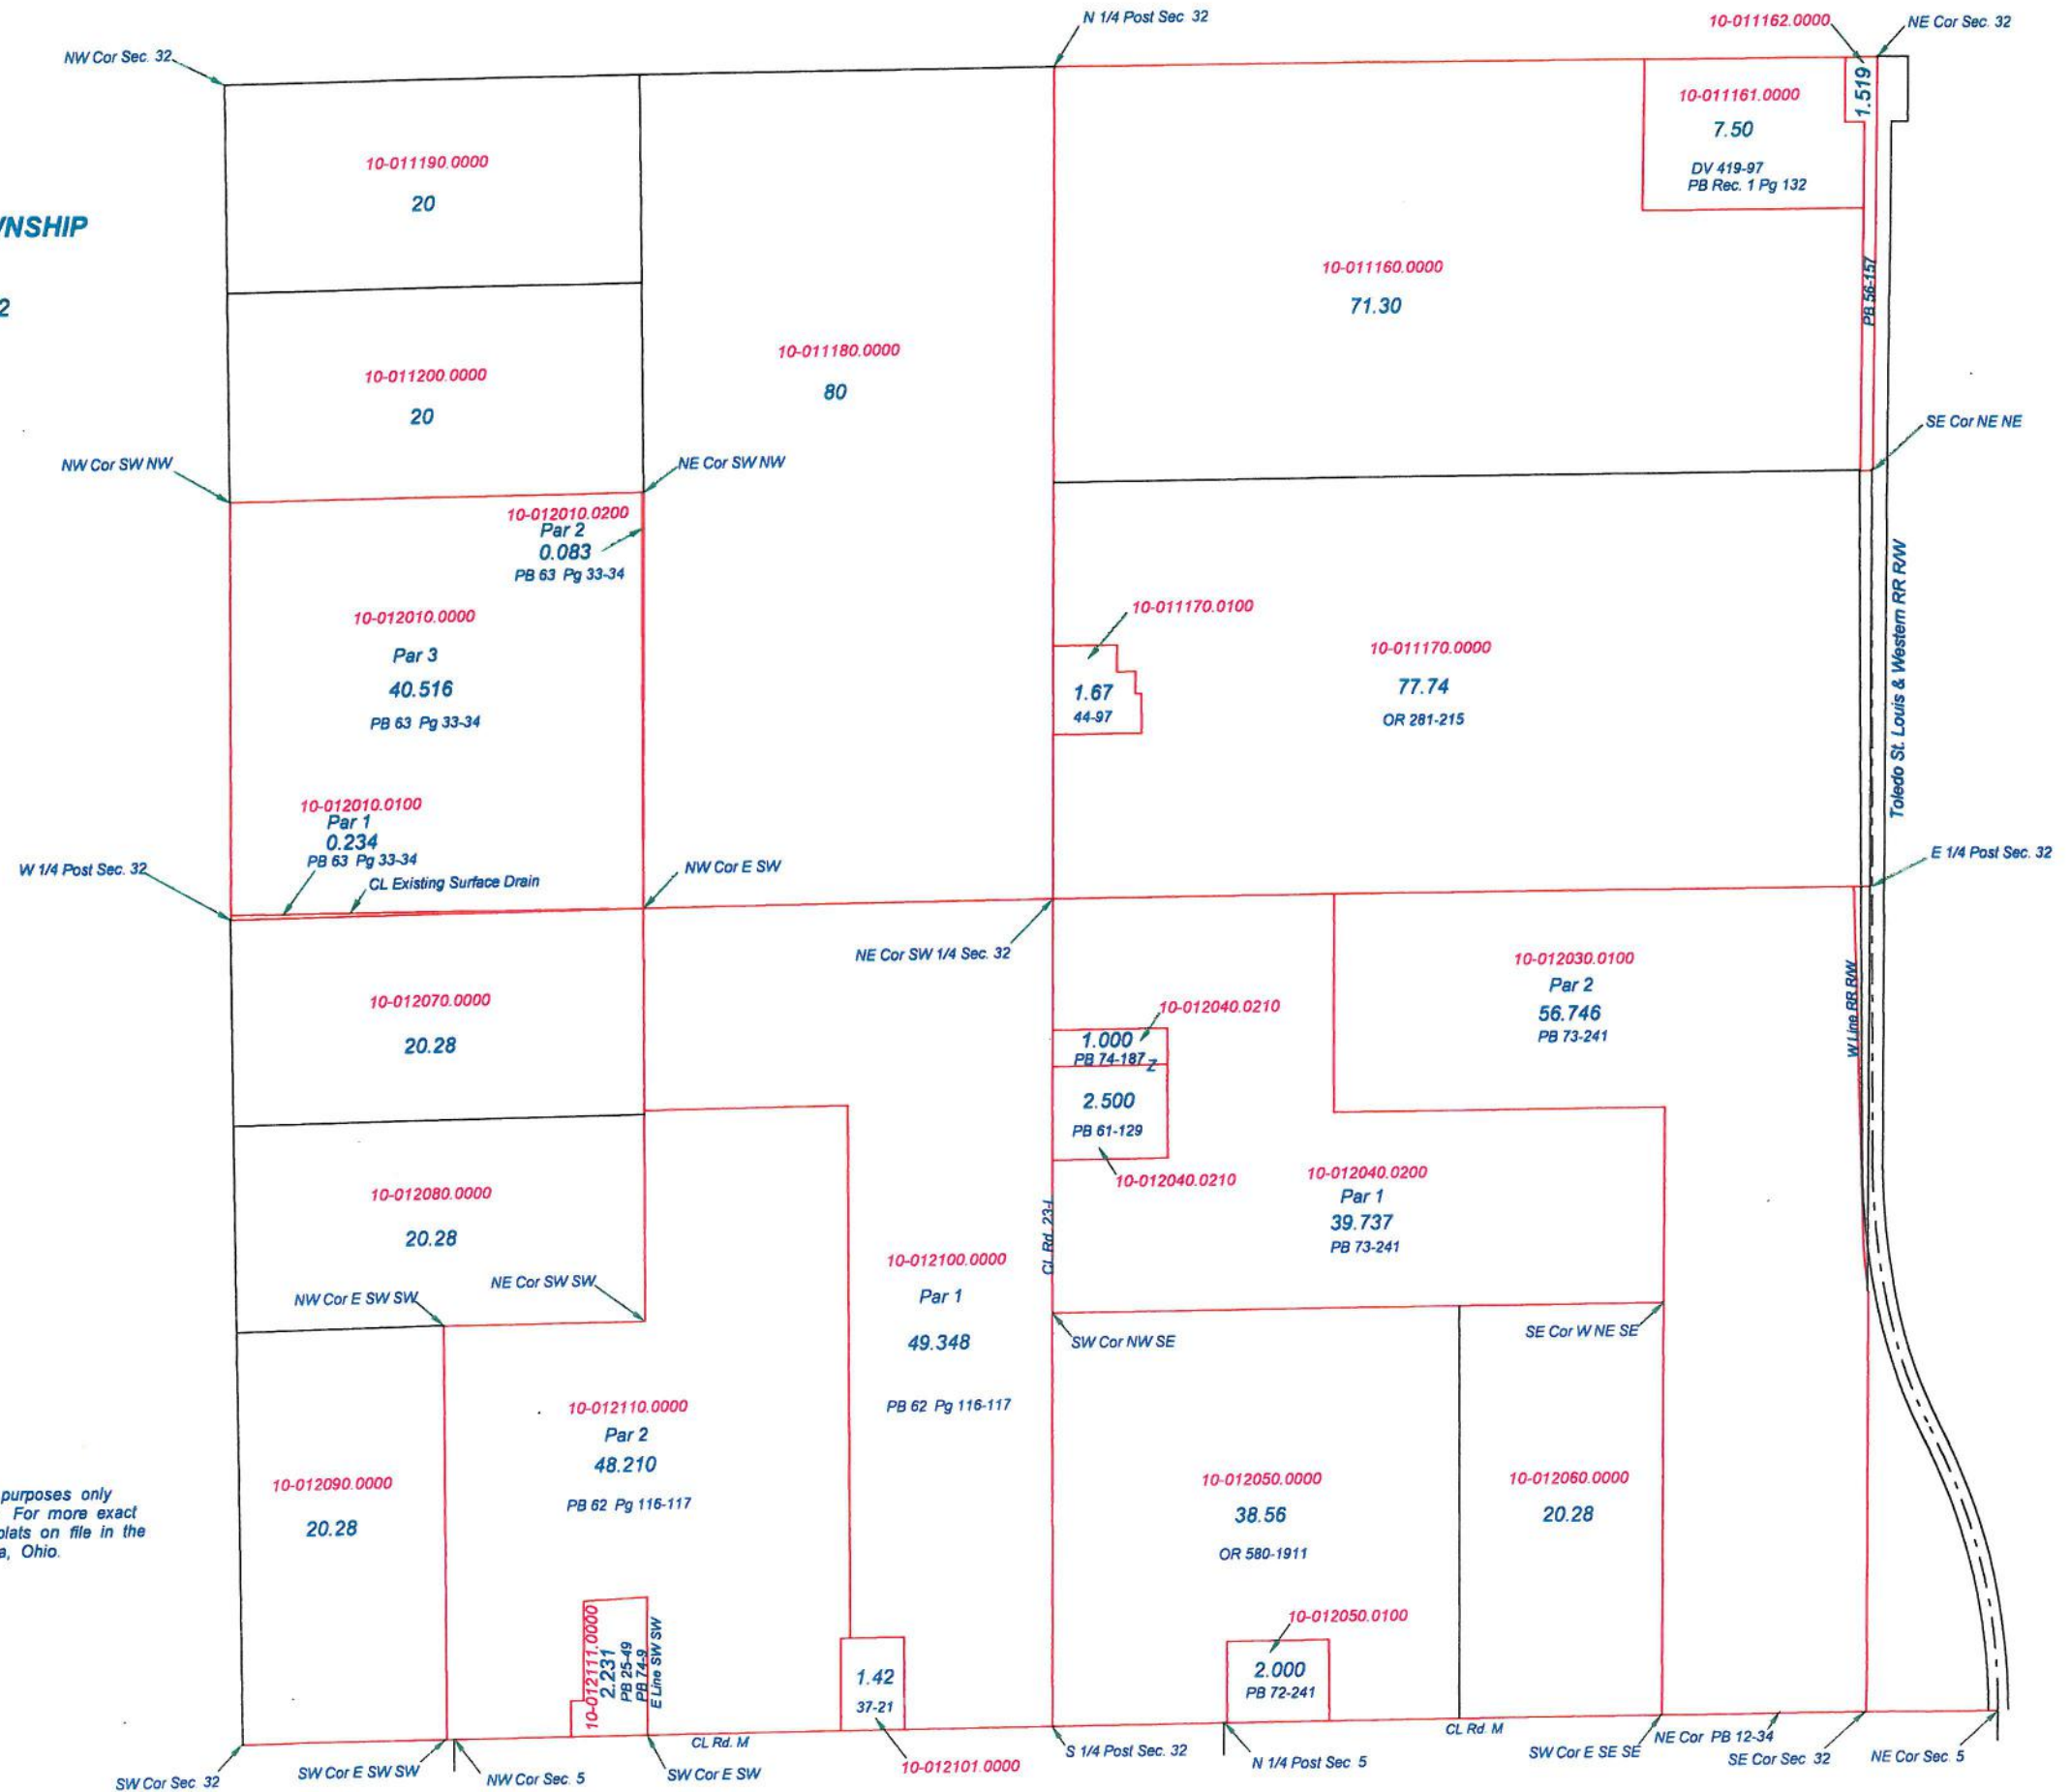

JACKSON TOWNSHIP
T1N R5E
SECTION 32

This is a worksheet and is for location purposes only and cannot be guaranteed for accuracy. For more exact information, please CHECK deeds and plats on file in the Putnam County Recorders Office, Ottawa, Ohio.
Revised 2009