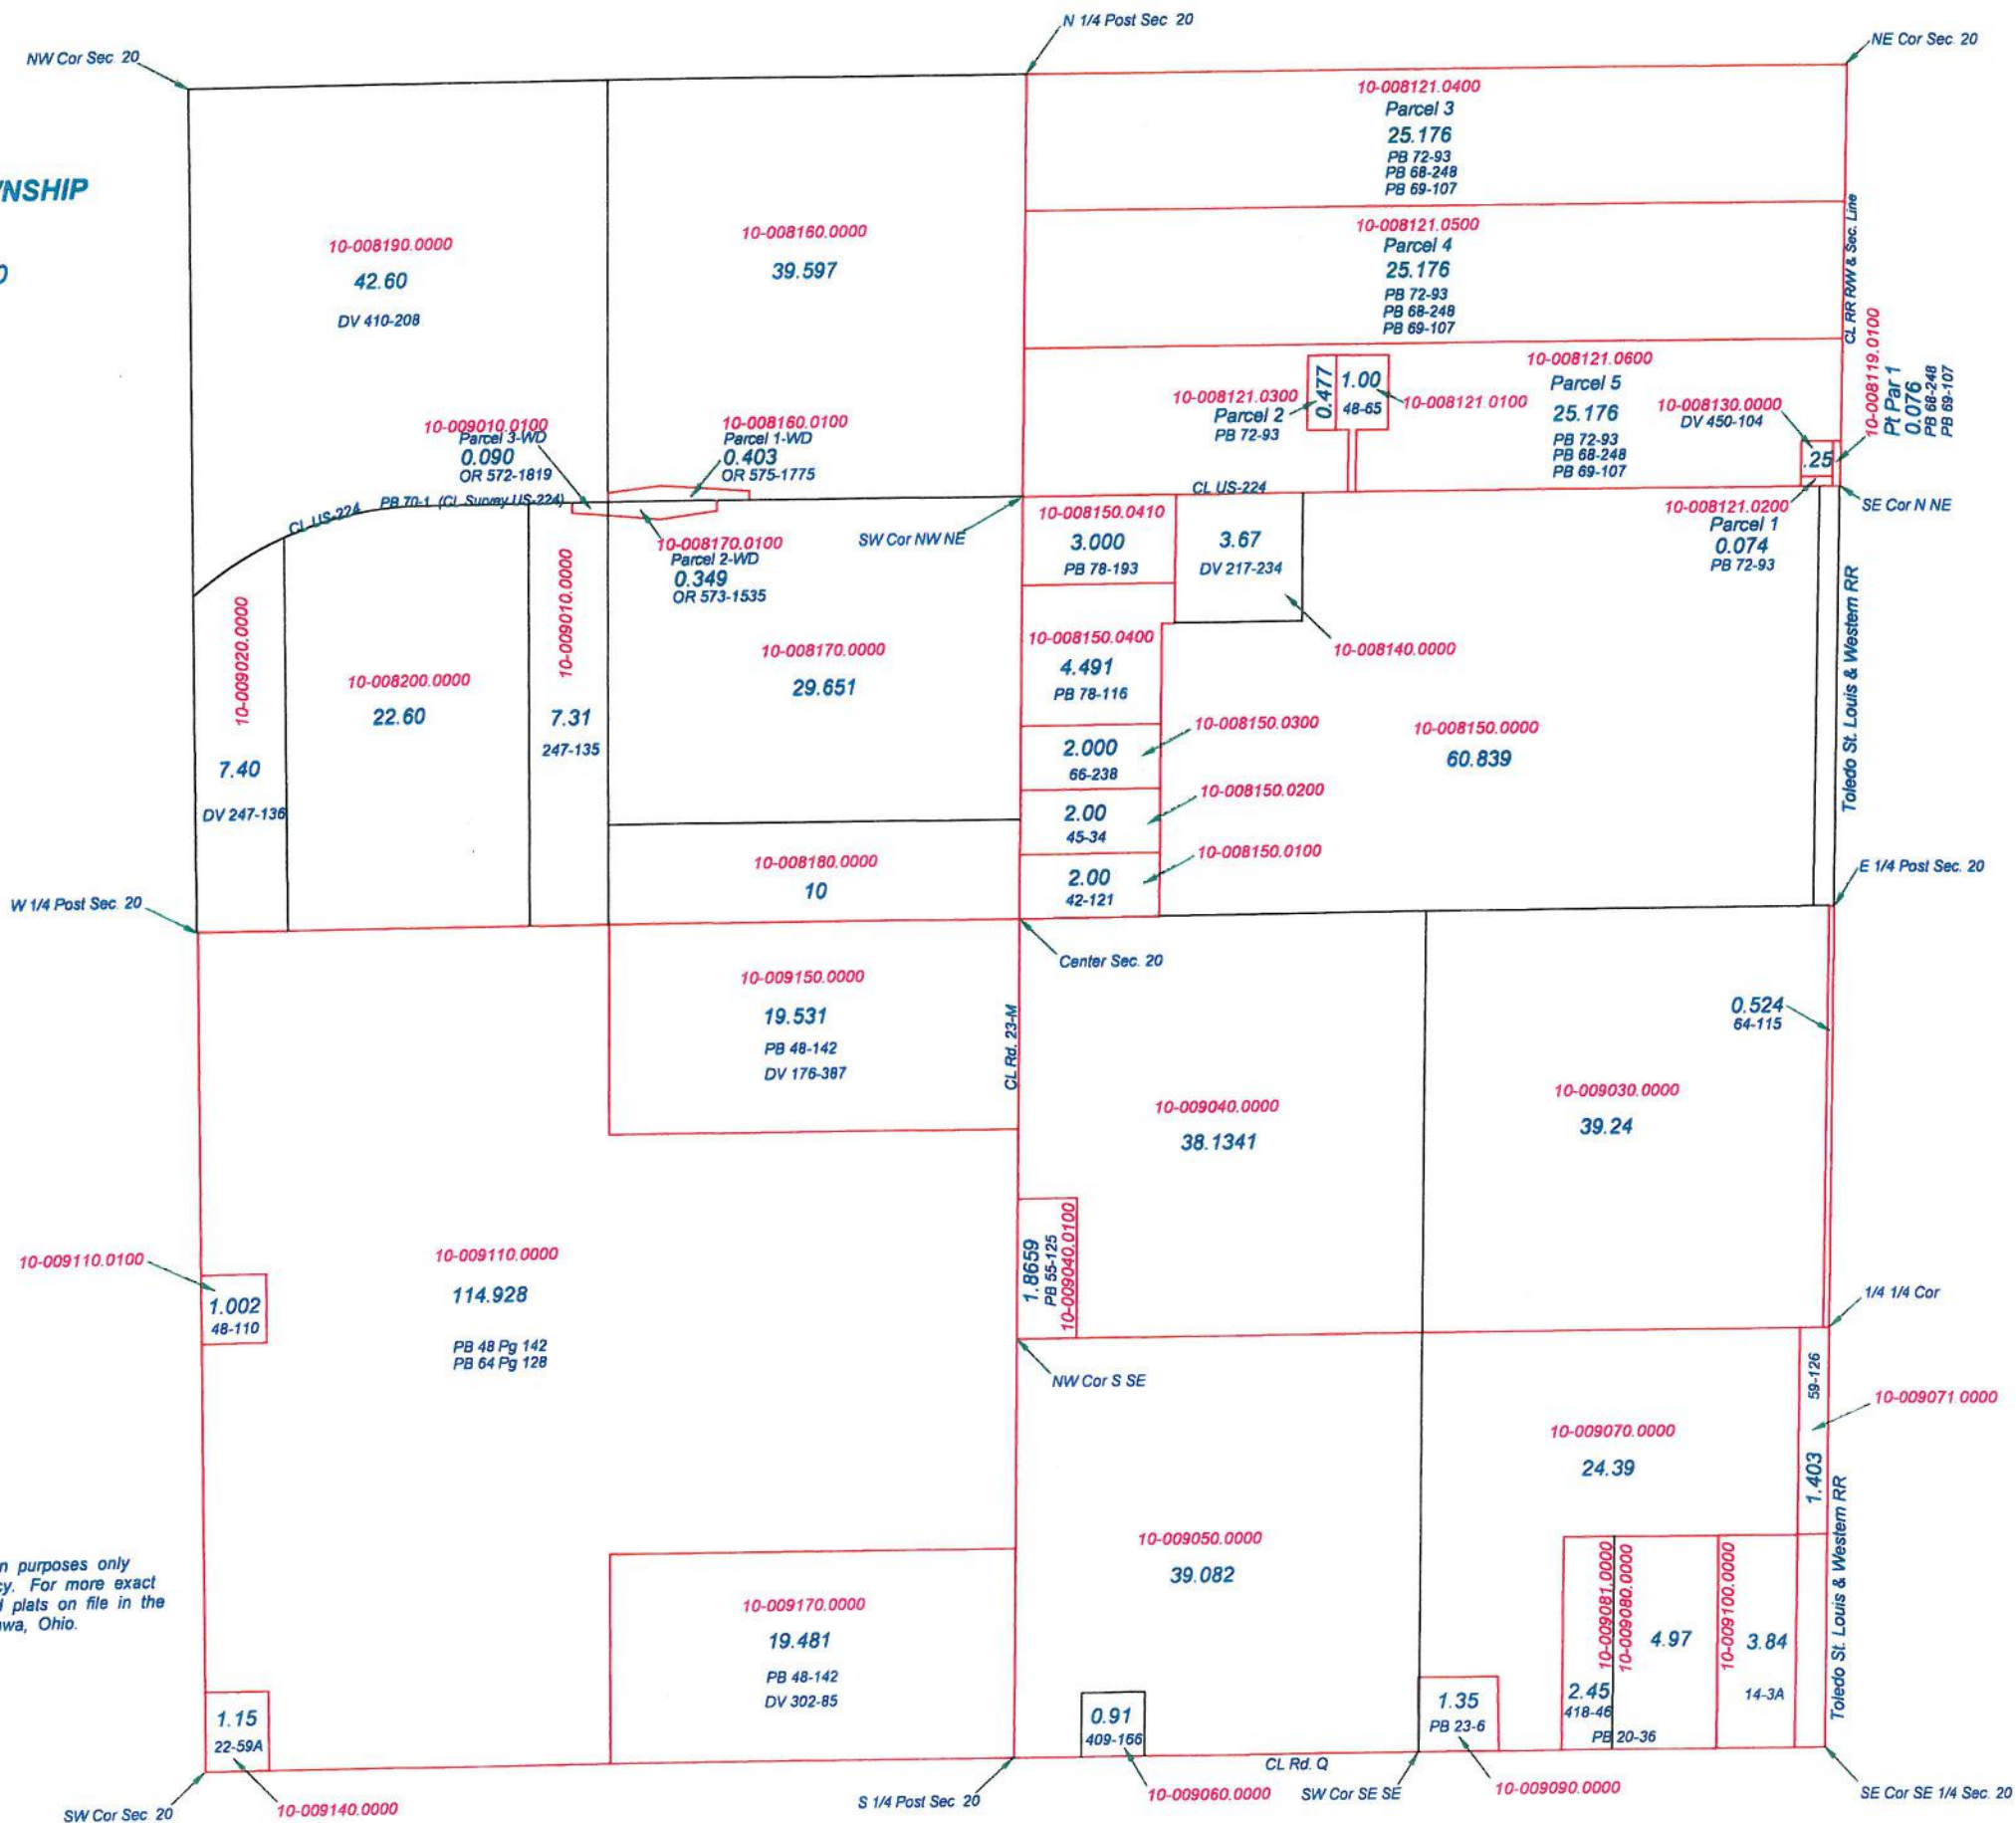

JACKSON TOWNSHIP
T1S R5E
SECTION 20

This is a worksheet and is for location purposes only and cannot be guaranteed for accuracy. For more exact information, please CHECK deeds and plats on file in the Putnam County Recorders Office, Ottawa, Ohio.

Revised 2012

JACKSON TOWNSHIP
T1S R5E
SECTION 21

This is a worksheet and is for location purposes only and cannot be guaranteed for accuracy. For more exact information, please CHECK deeds and plats on file in the Putnam County Recorders Office, Ottawa, Ohio.

Revised 2014

JACKSON TOWNSHIP
T 1 S R 5 E
SECTION 22

This is a worksheet and is for location purposes only and cannot be guaranteed for accuracy. For more exact information, please CHECK deeds and plats on file in the Putnam County Recorders Office, Ottawa, Ohio.

Revised 2012

Location ?
11-020050.0000
1.00 Acre taken out
for School District

JACKSON TOWNSHIP
T1S R5E
SECTION 24

This is a worksheet and is for location purposes only and cannot be guaranteed for accuracy. For more exact information, please CHECK deeds and plats on file in the Putnam County Recorders Office, Ottawa, Ohio.