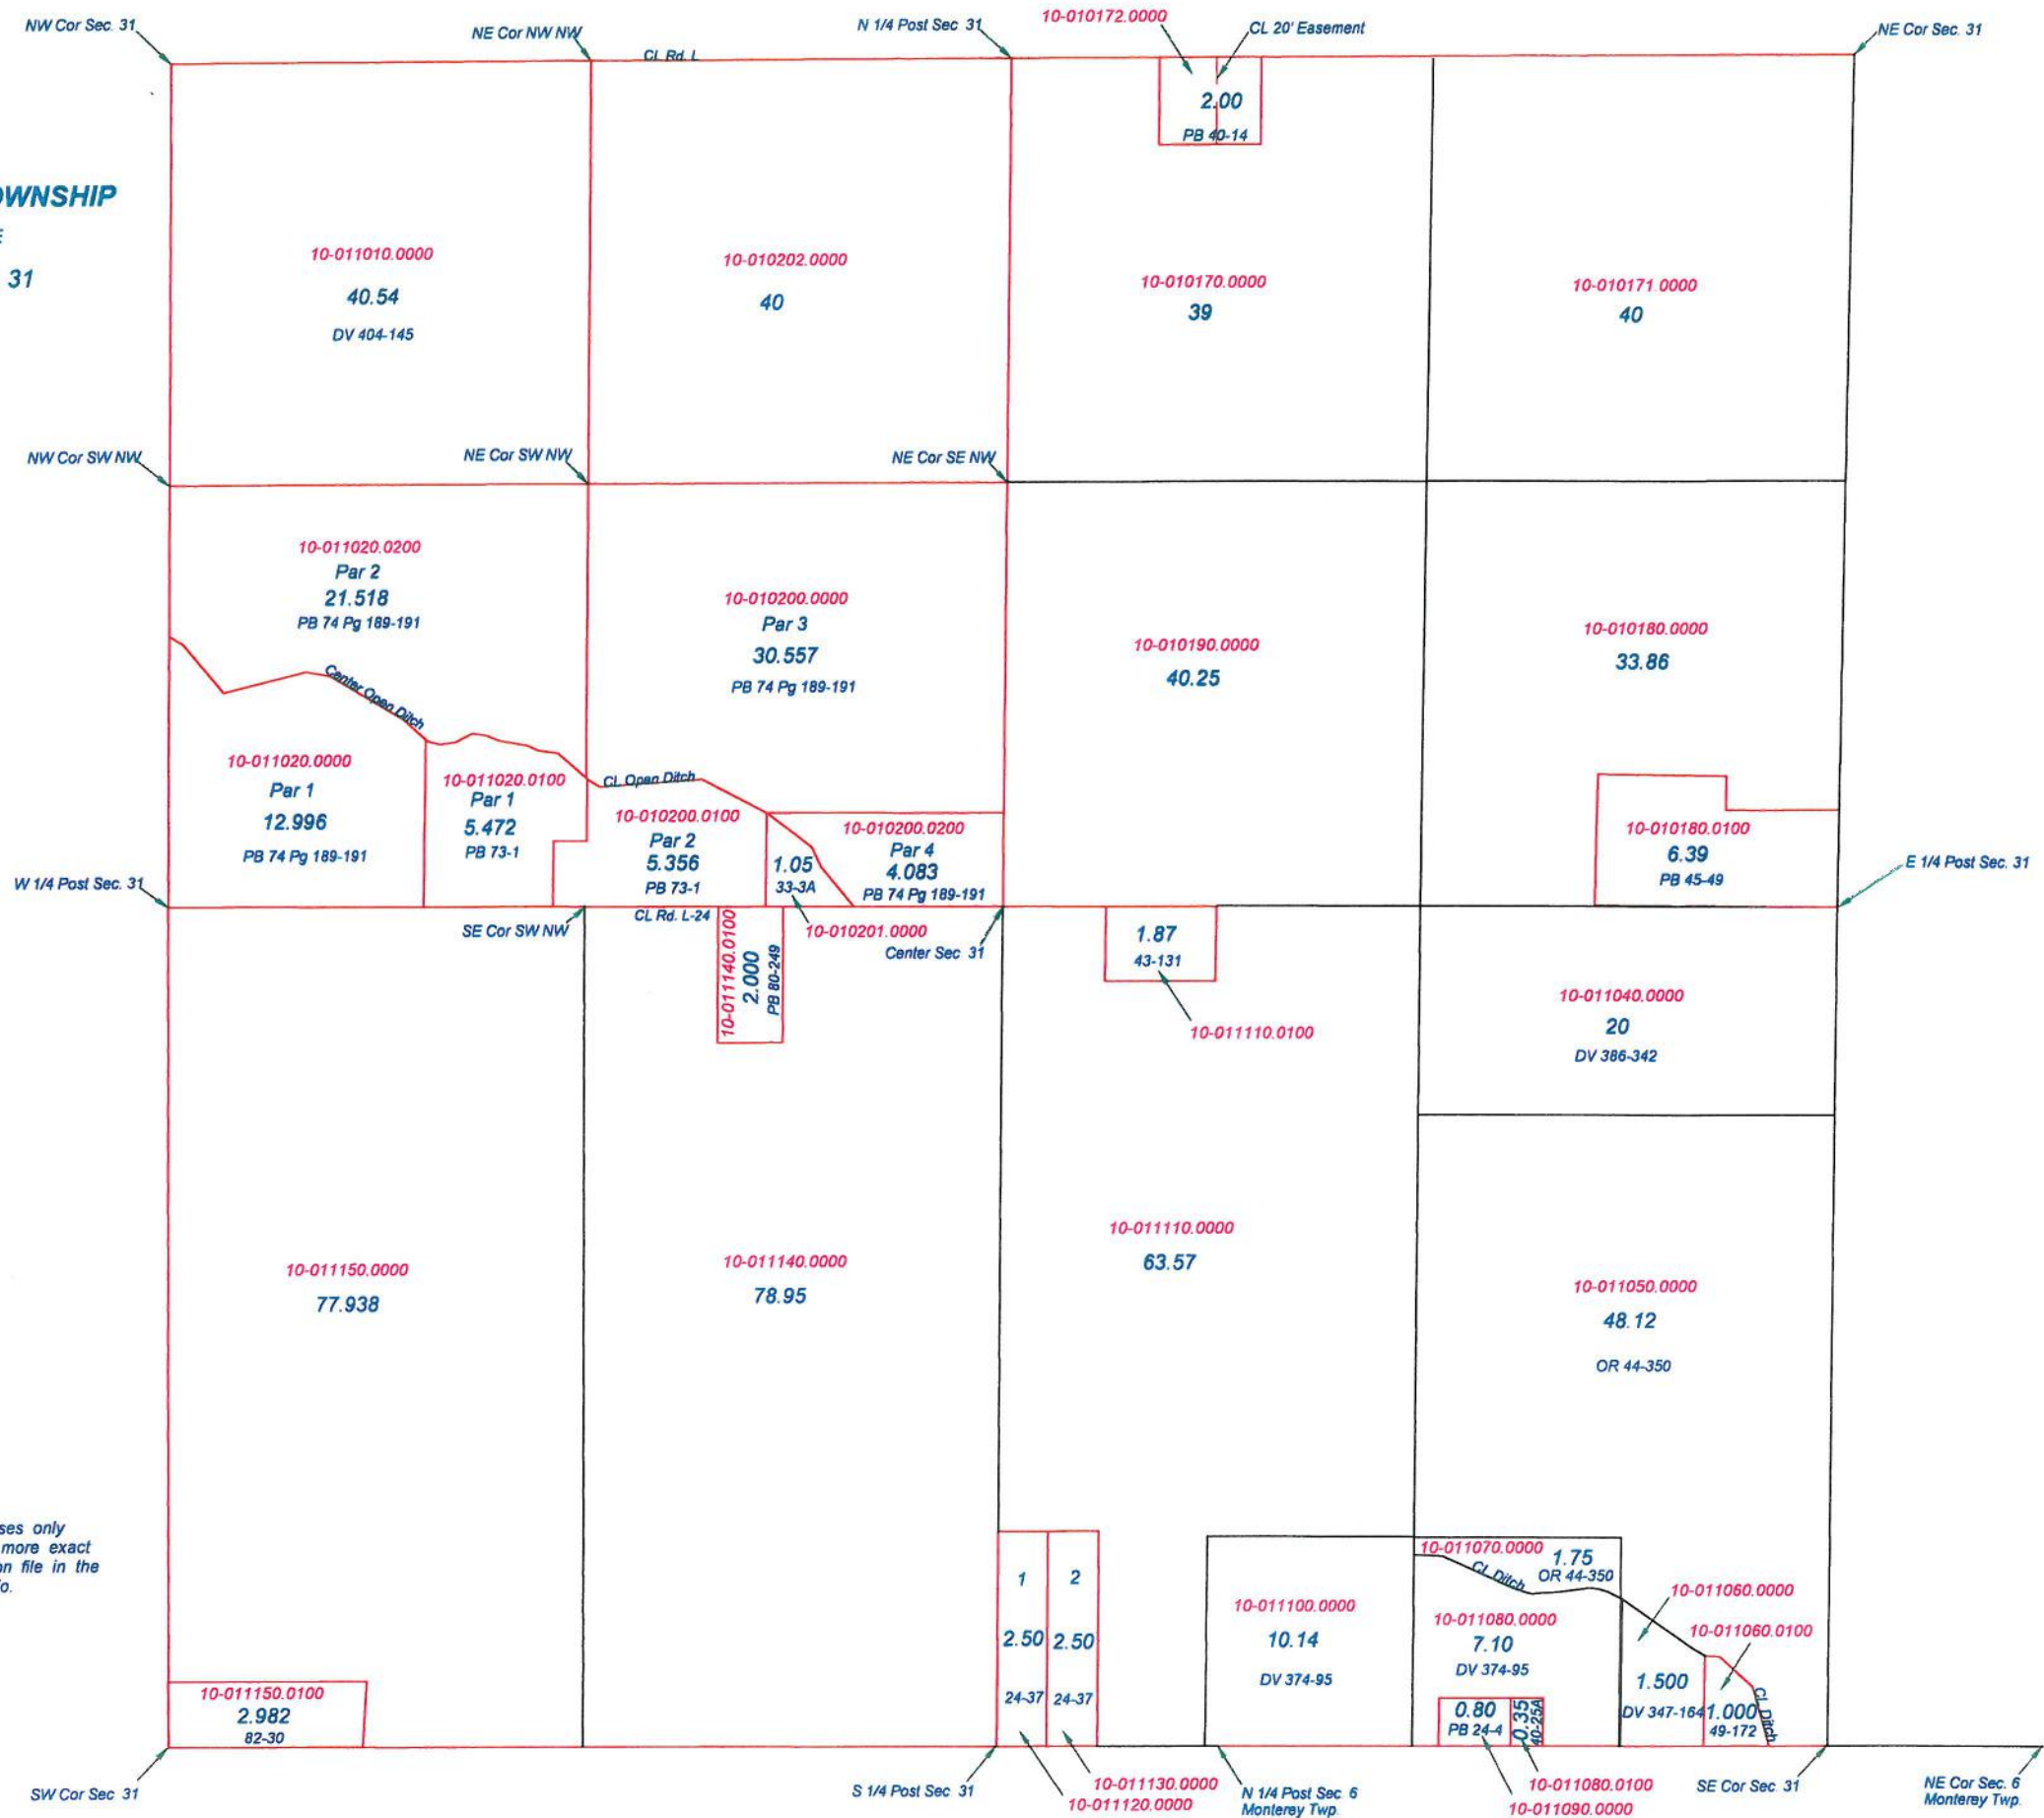

JACKSON TOWNSHIP
T1N R5E
SECTION 31

This is a worksheet and is for location purposes only and cannot be guaranteed for accuracy. For more exact information, please CHECK deeds and plats on file in the Putnam County Recorders Office, Ottawa, Ohio.

Revised 2014