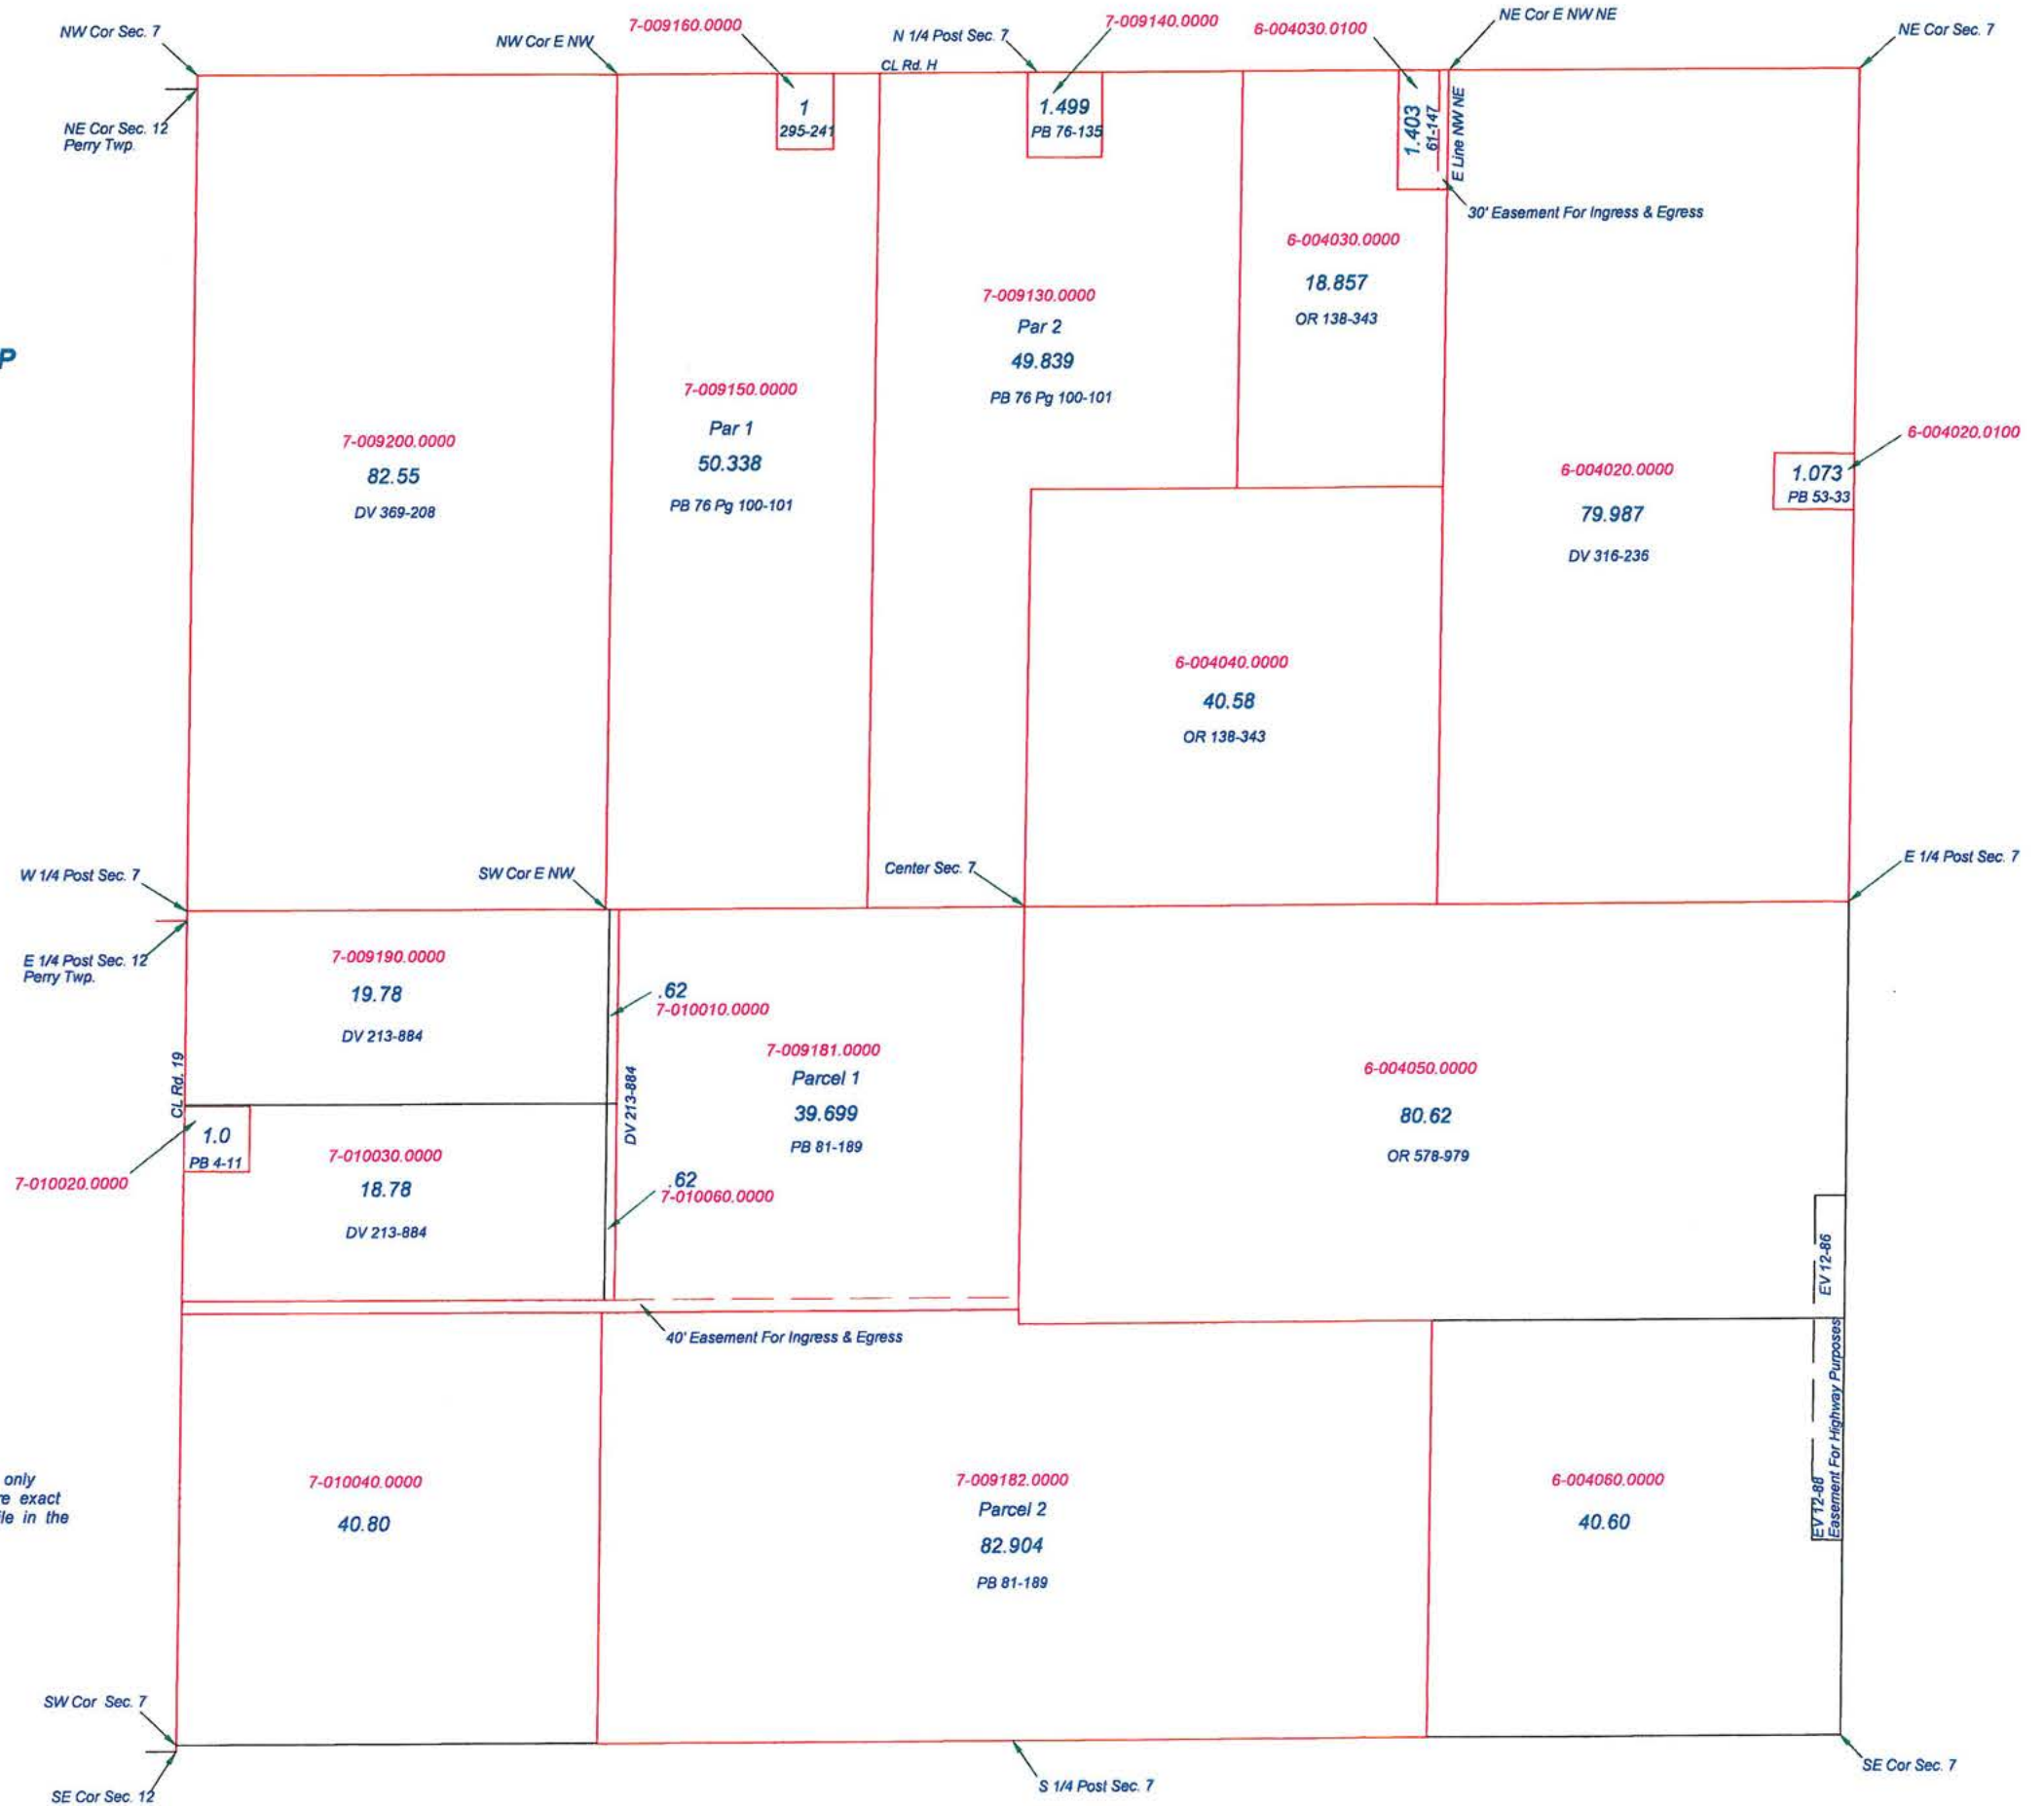

GREENSBURG TOWNSHIP

T 1 N R 6 E

SECTION 7

This is a worksheet and is for location purposes only and cannot be guaranteed for accuracy. For more exact information, please CHECK deeds and plats on file in the Putnam County Recorders Office, Ottawa, Ohio.

Revised 2014