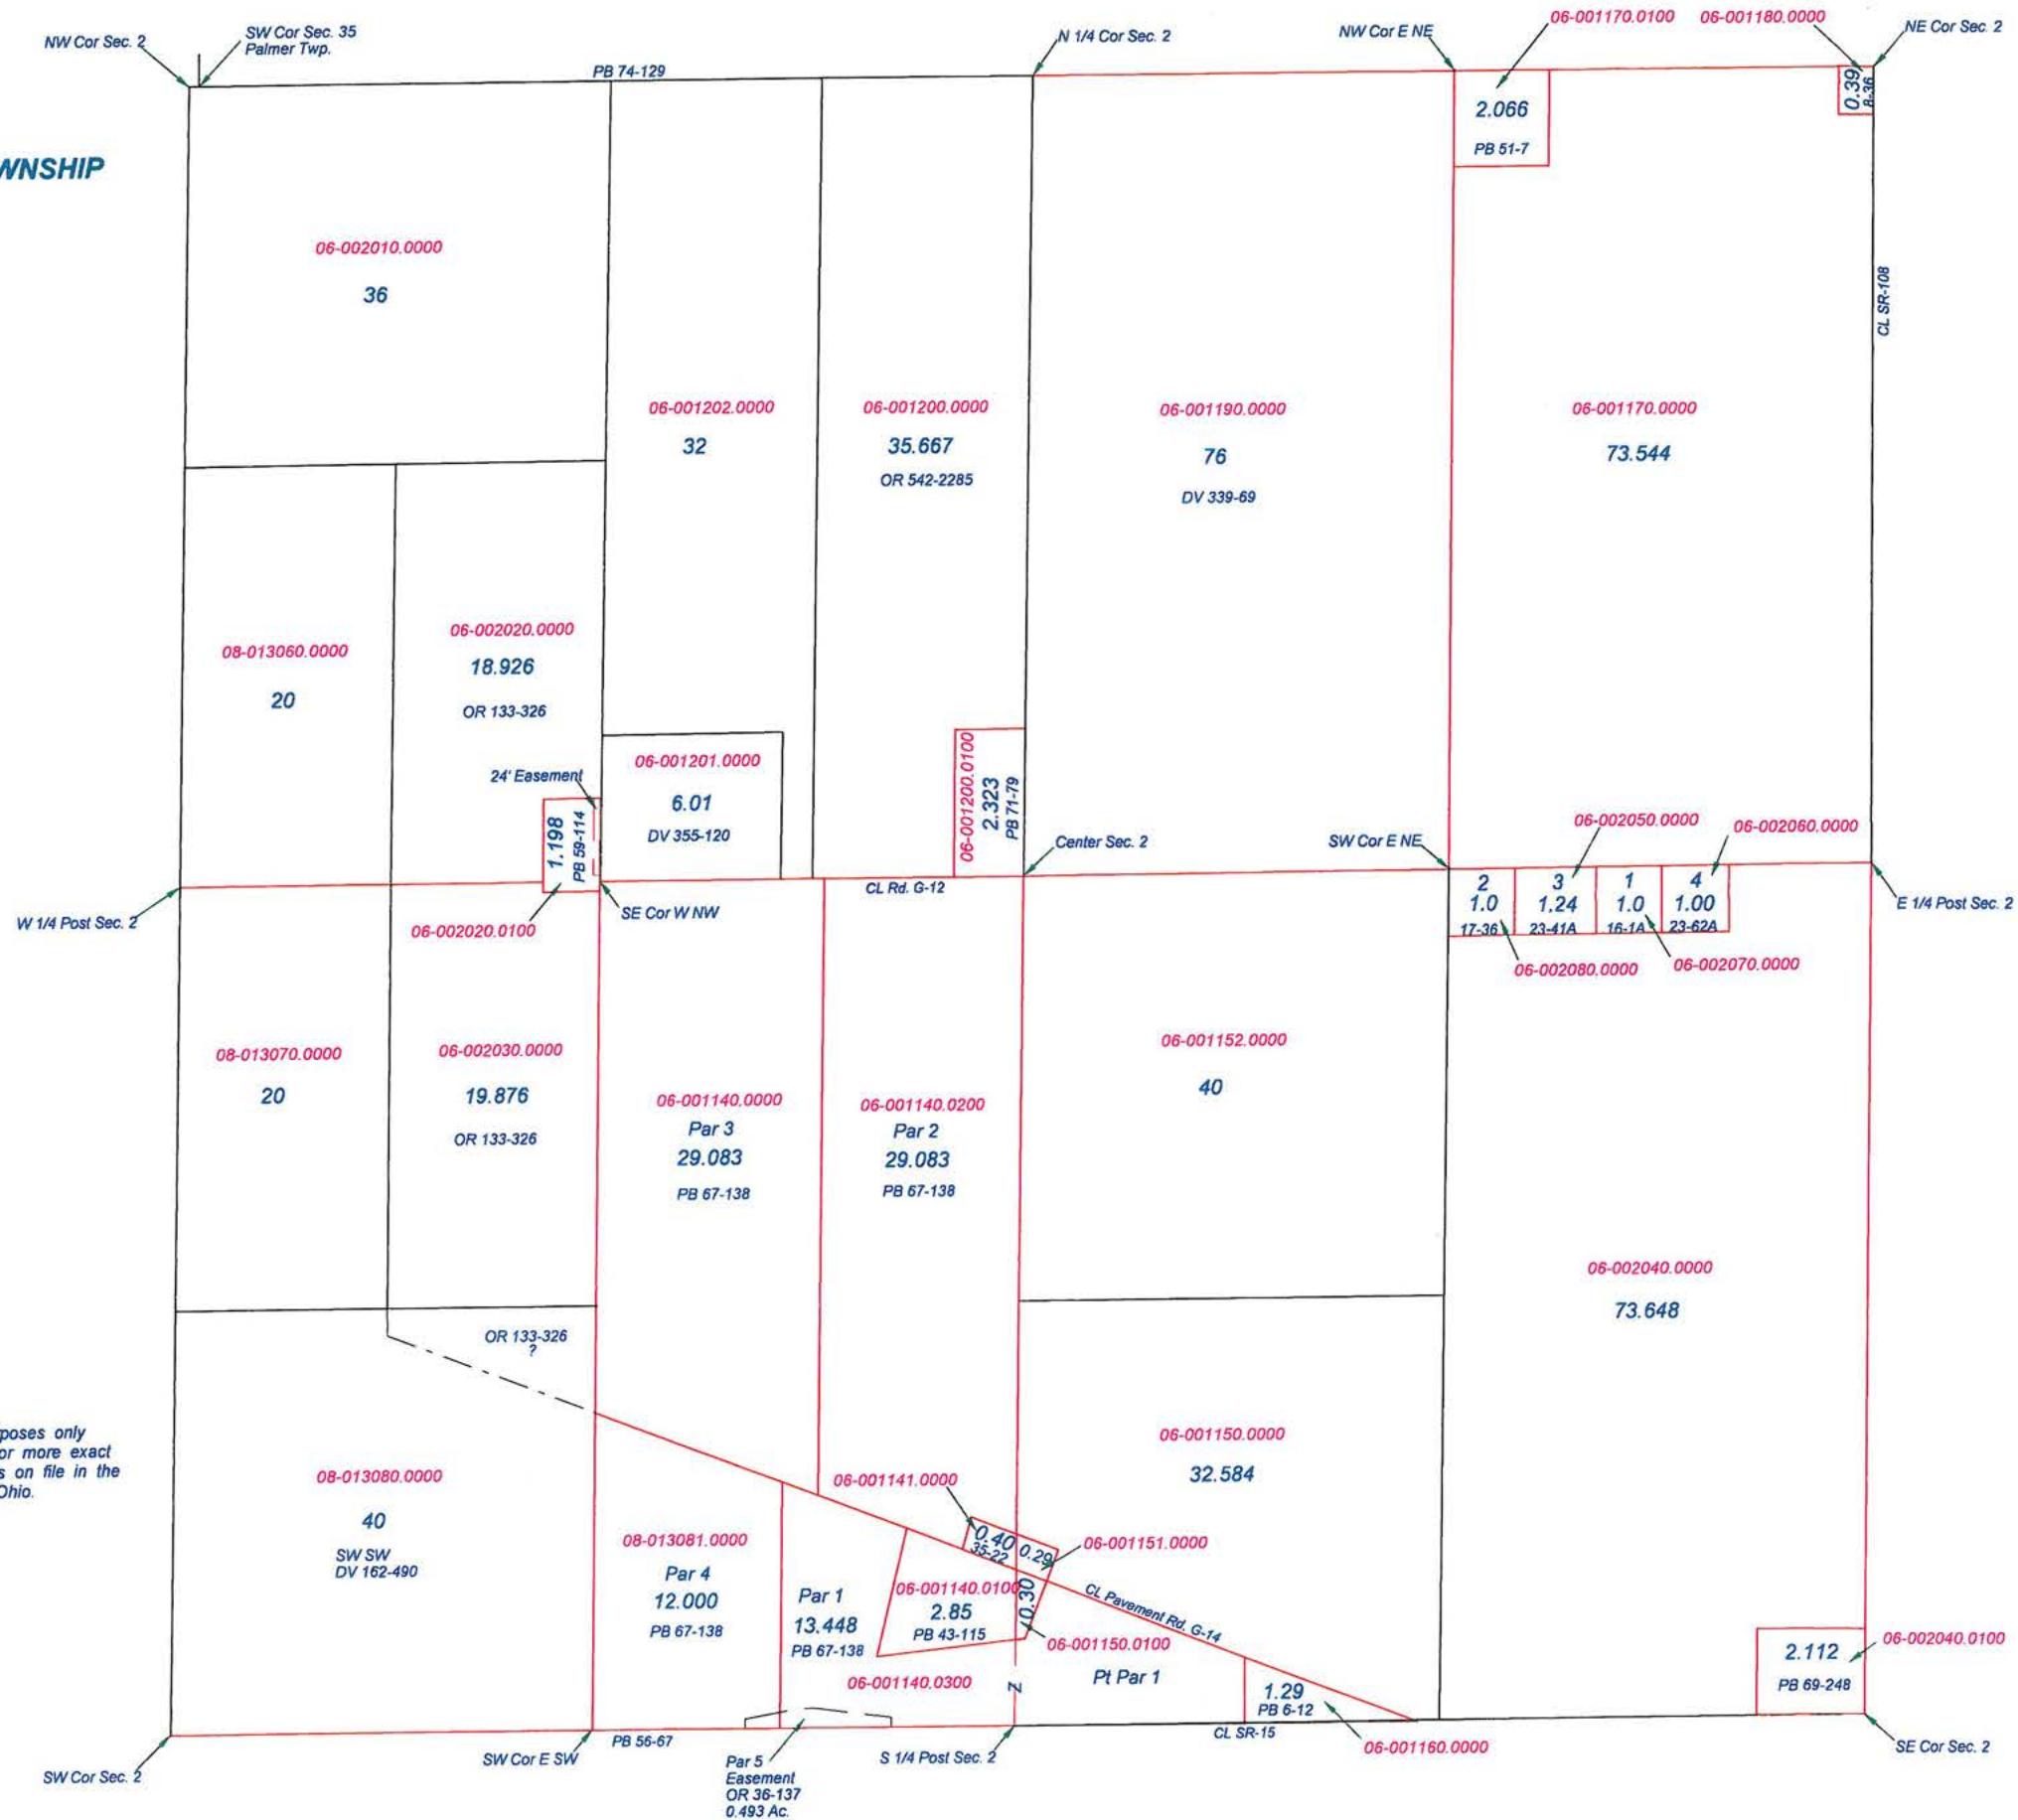

GREENSBURG TOWNSHIP

T1N R6E
SECTION 1

This is a worksheet and is for location purposes only and cannot be guaranteed for accuracy. For more exact information, please CHECK deeds and plats on file in the Putnam County Recorders Office, Ottawa, Ohio.

Revised 2014

GREENSBURG TOWNSHIP

T 1 N R 6 E

SECTION 2

This is a worksheet and is for location purposes only and cannot be guaranteed for accuracy. For more exact information, please CHECK deeds and plats on file in the Putnam County Recorders Office, Ottawa, Ohio.

Revised 2014

GREENSBURG TOWNSHIP
T 1 N R 6 E
SECTION 3

This is a worksheet and is for location purposes only and cannot be guaranteed for accuracy. For more exact information, please CHECK deeds and plats on file in the Putnam County Recorders Office, Ottawa, Ohio.