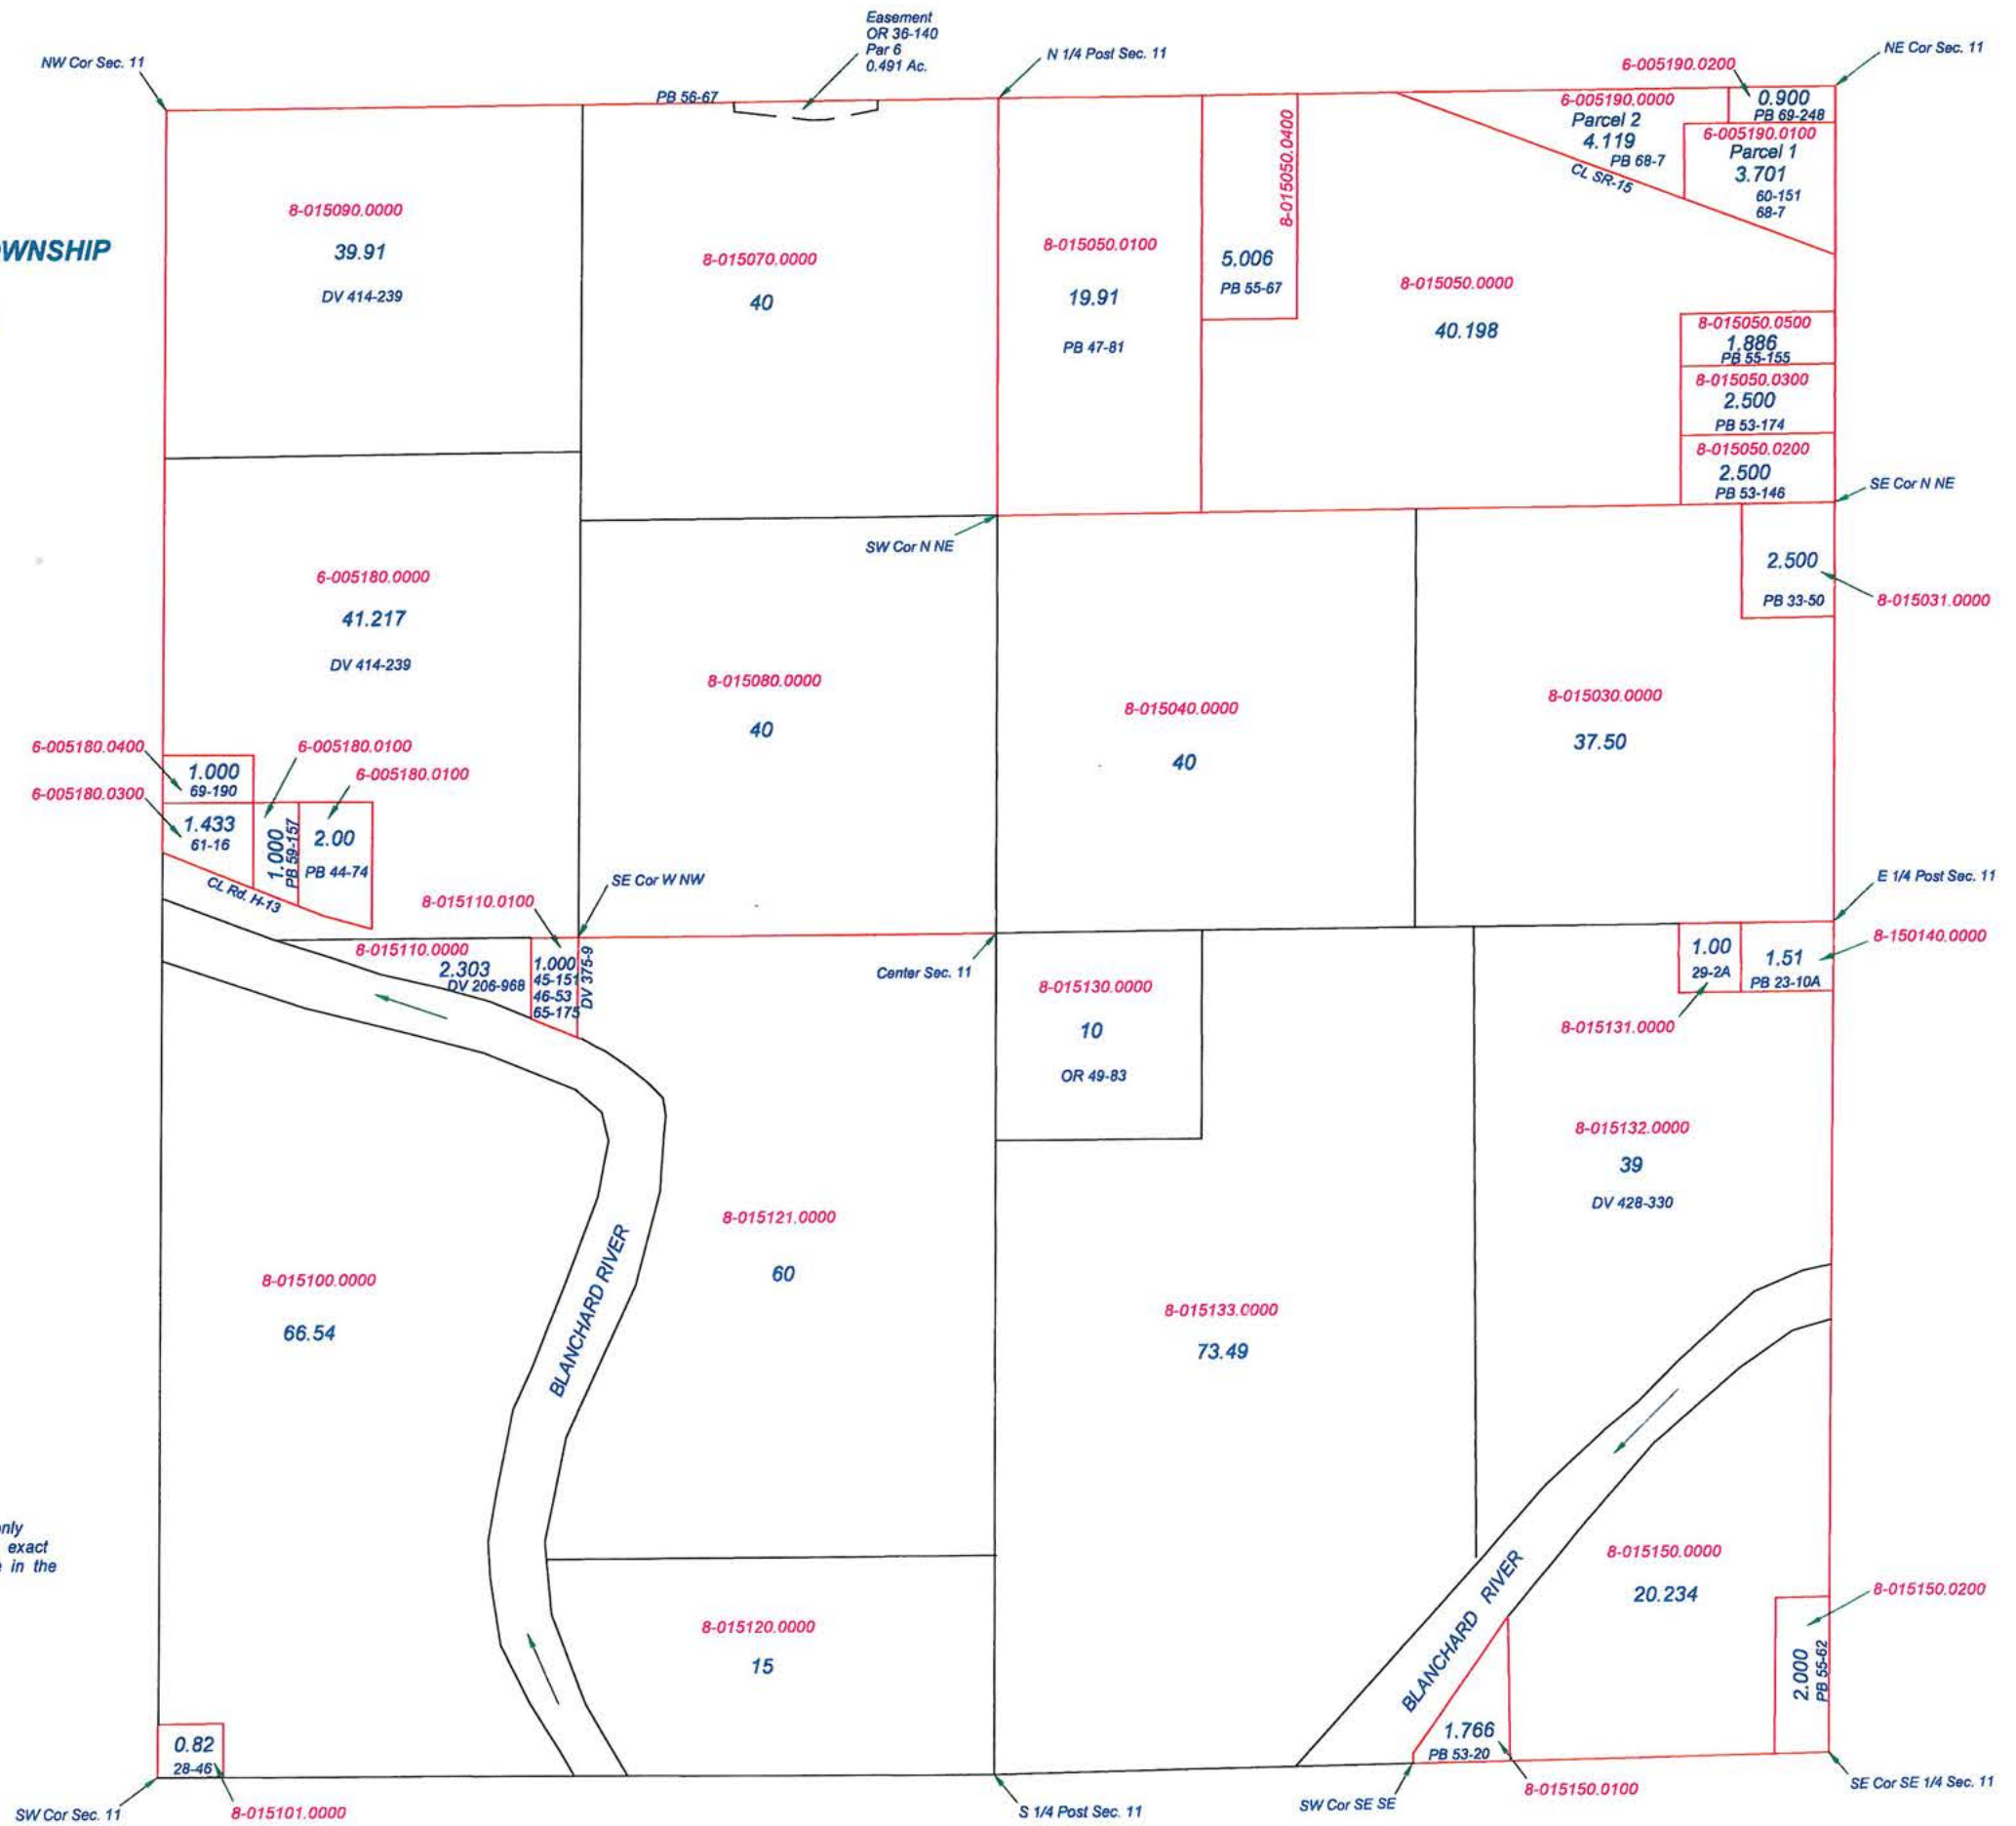

GREENSBURG TOWNSHIP
T1N R6E
SECTION 11

This is a worksheet and is for location purposes only and cannot be guaranteed for accuracy. For more exact information, please CHECK deeds and plats on file in the Putnam County Recorders Office, Ottawa, Ohio.

Revised 2005