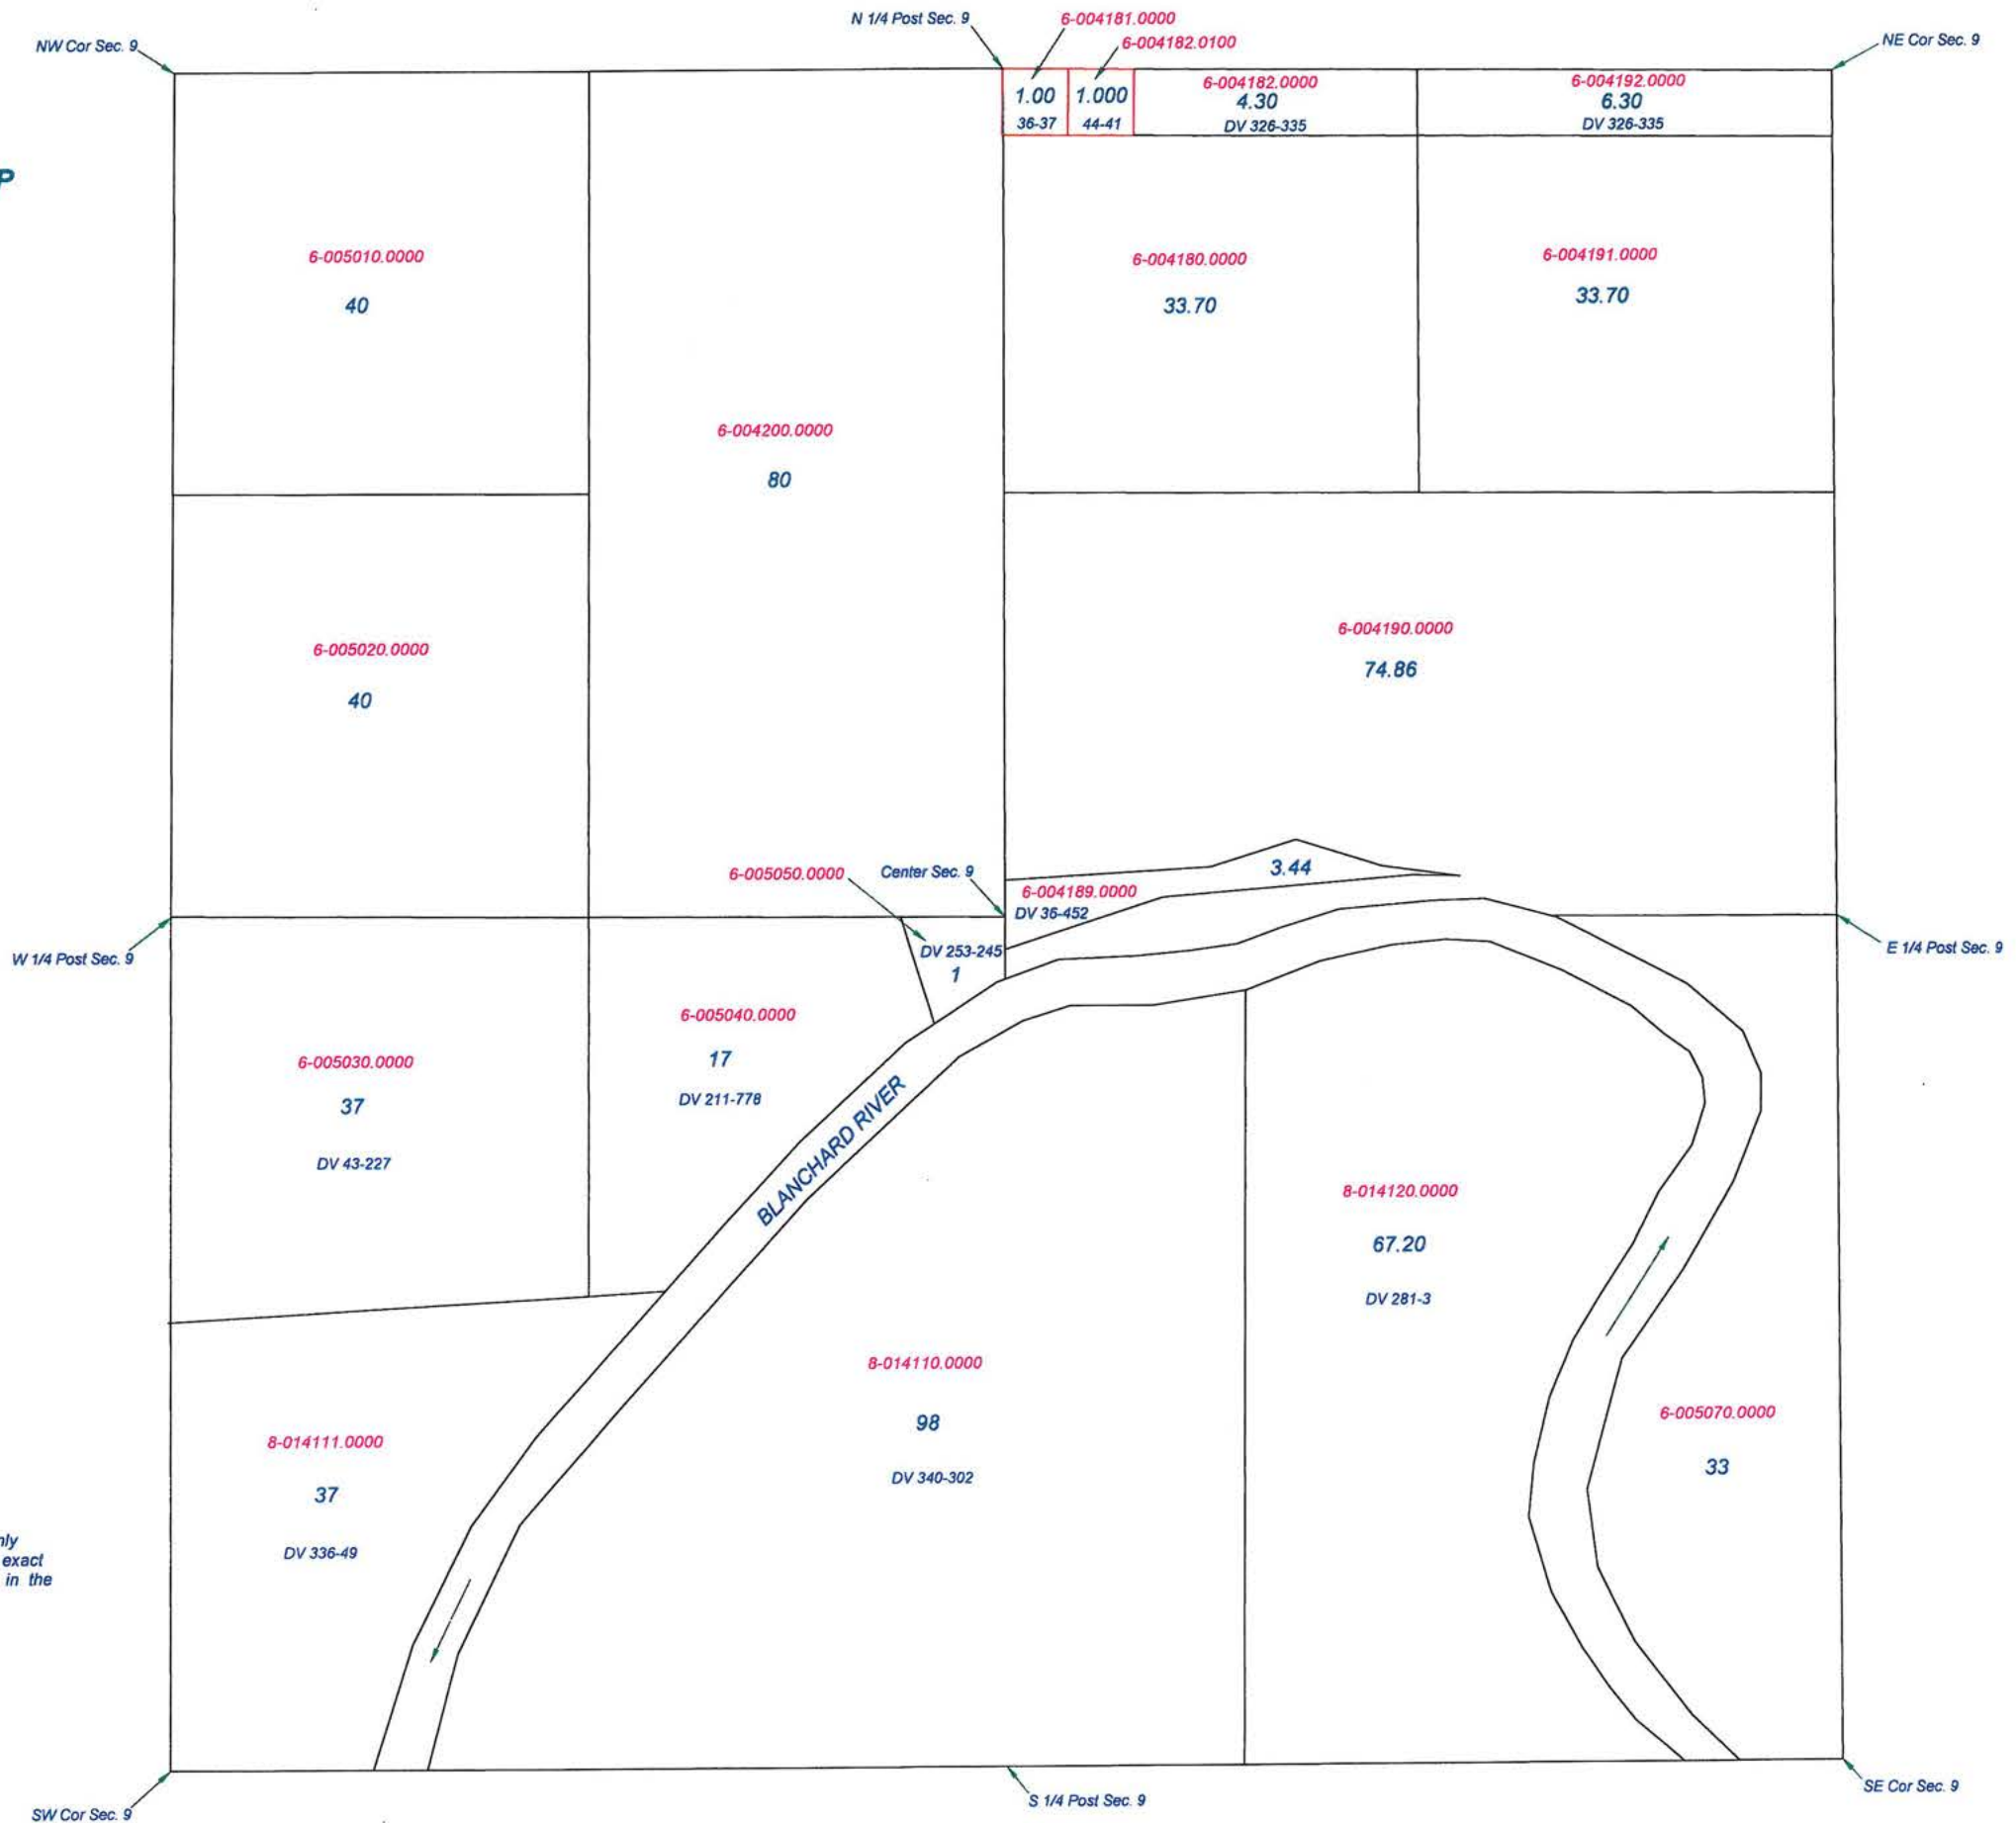

GREENSBURG TOWNSHIP
T1N R6E
SECTION 9

*This is a worksheet and is for location purposes only and cannot be guaranteed for accuracy. For more exact information, please CHECK deeds and plats on file in the Putnam County Recorders Office, Ottawa, Ohio.
Revised 2014*