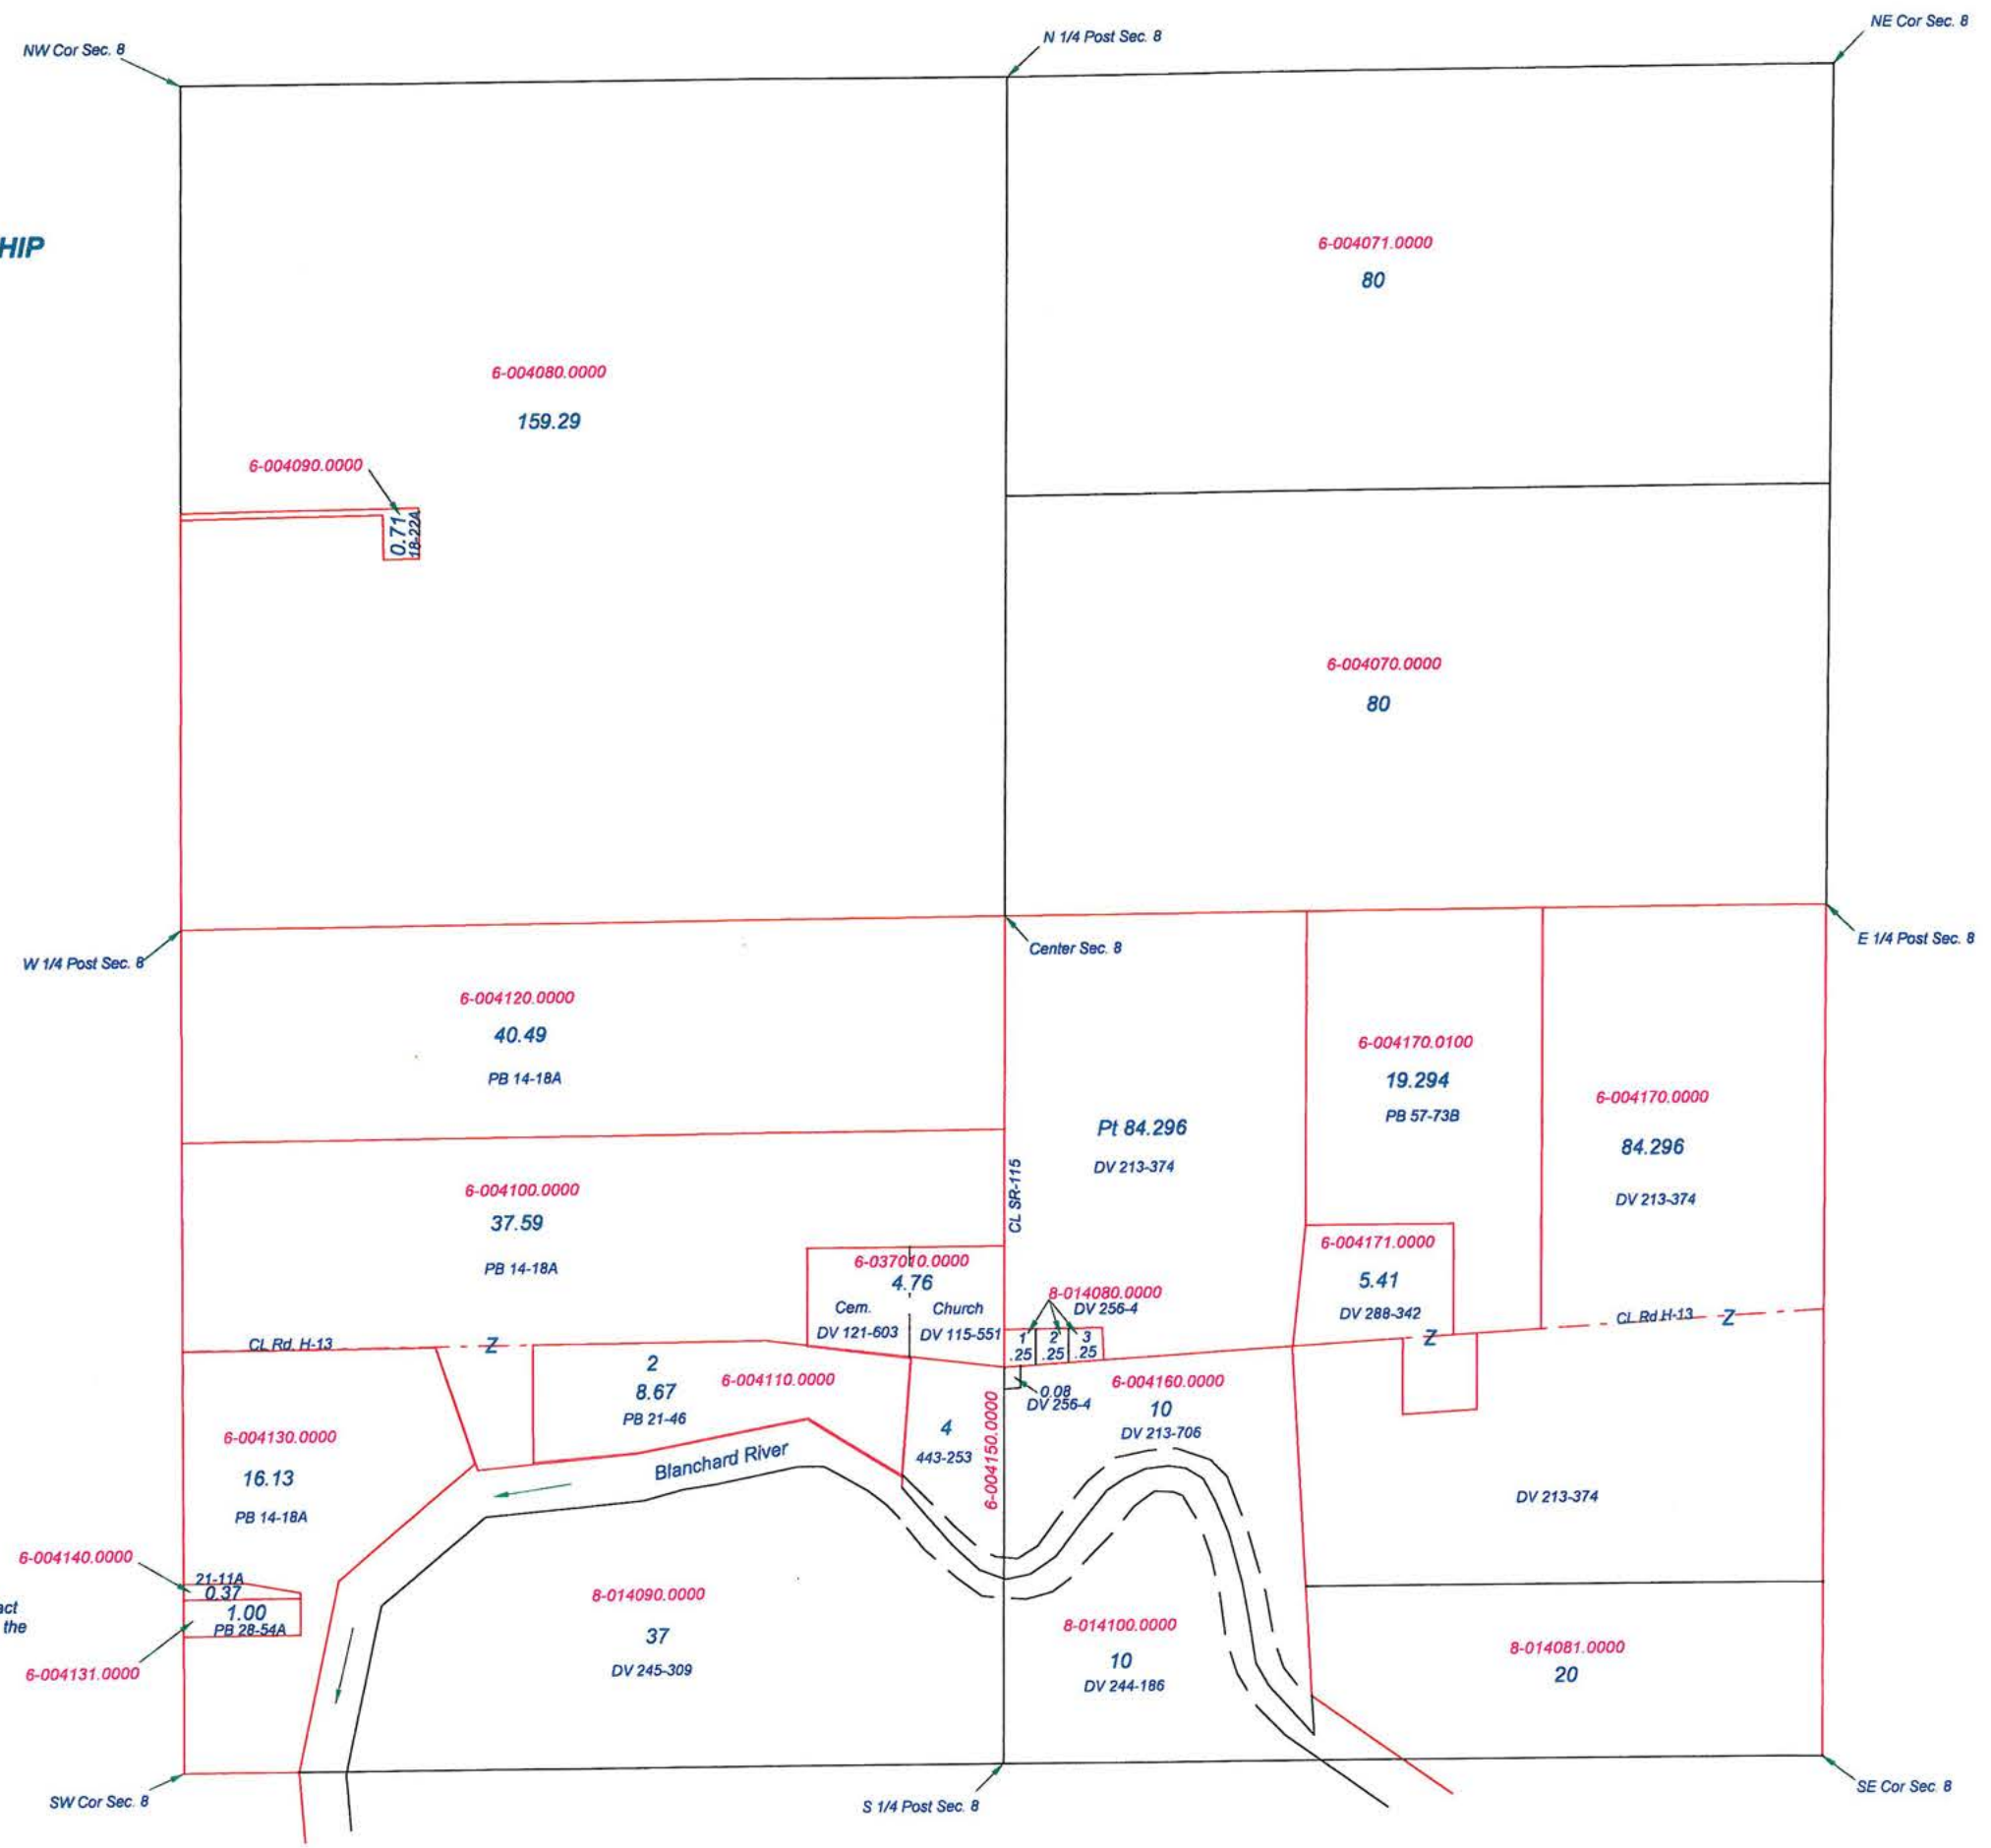

GREENSBURG TOWNSHIP
T1N R6E
SECTION 8

This is a worksheet and is for location purposes only and cannot be guaranteed for accuracy. For more exact information, please CHECK deeds and plats on file in the Putnam County Recorders Office, Ottawa, Ohio.
Revised 2006