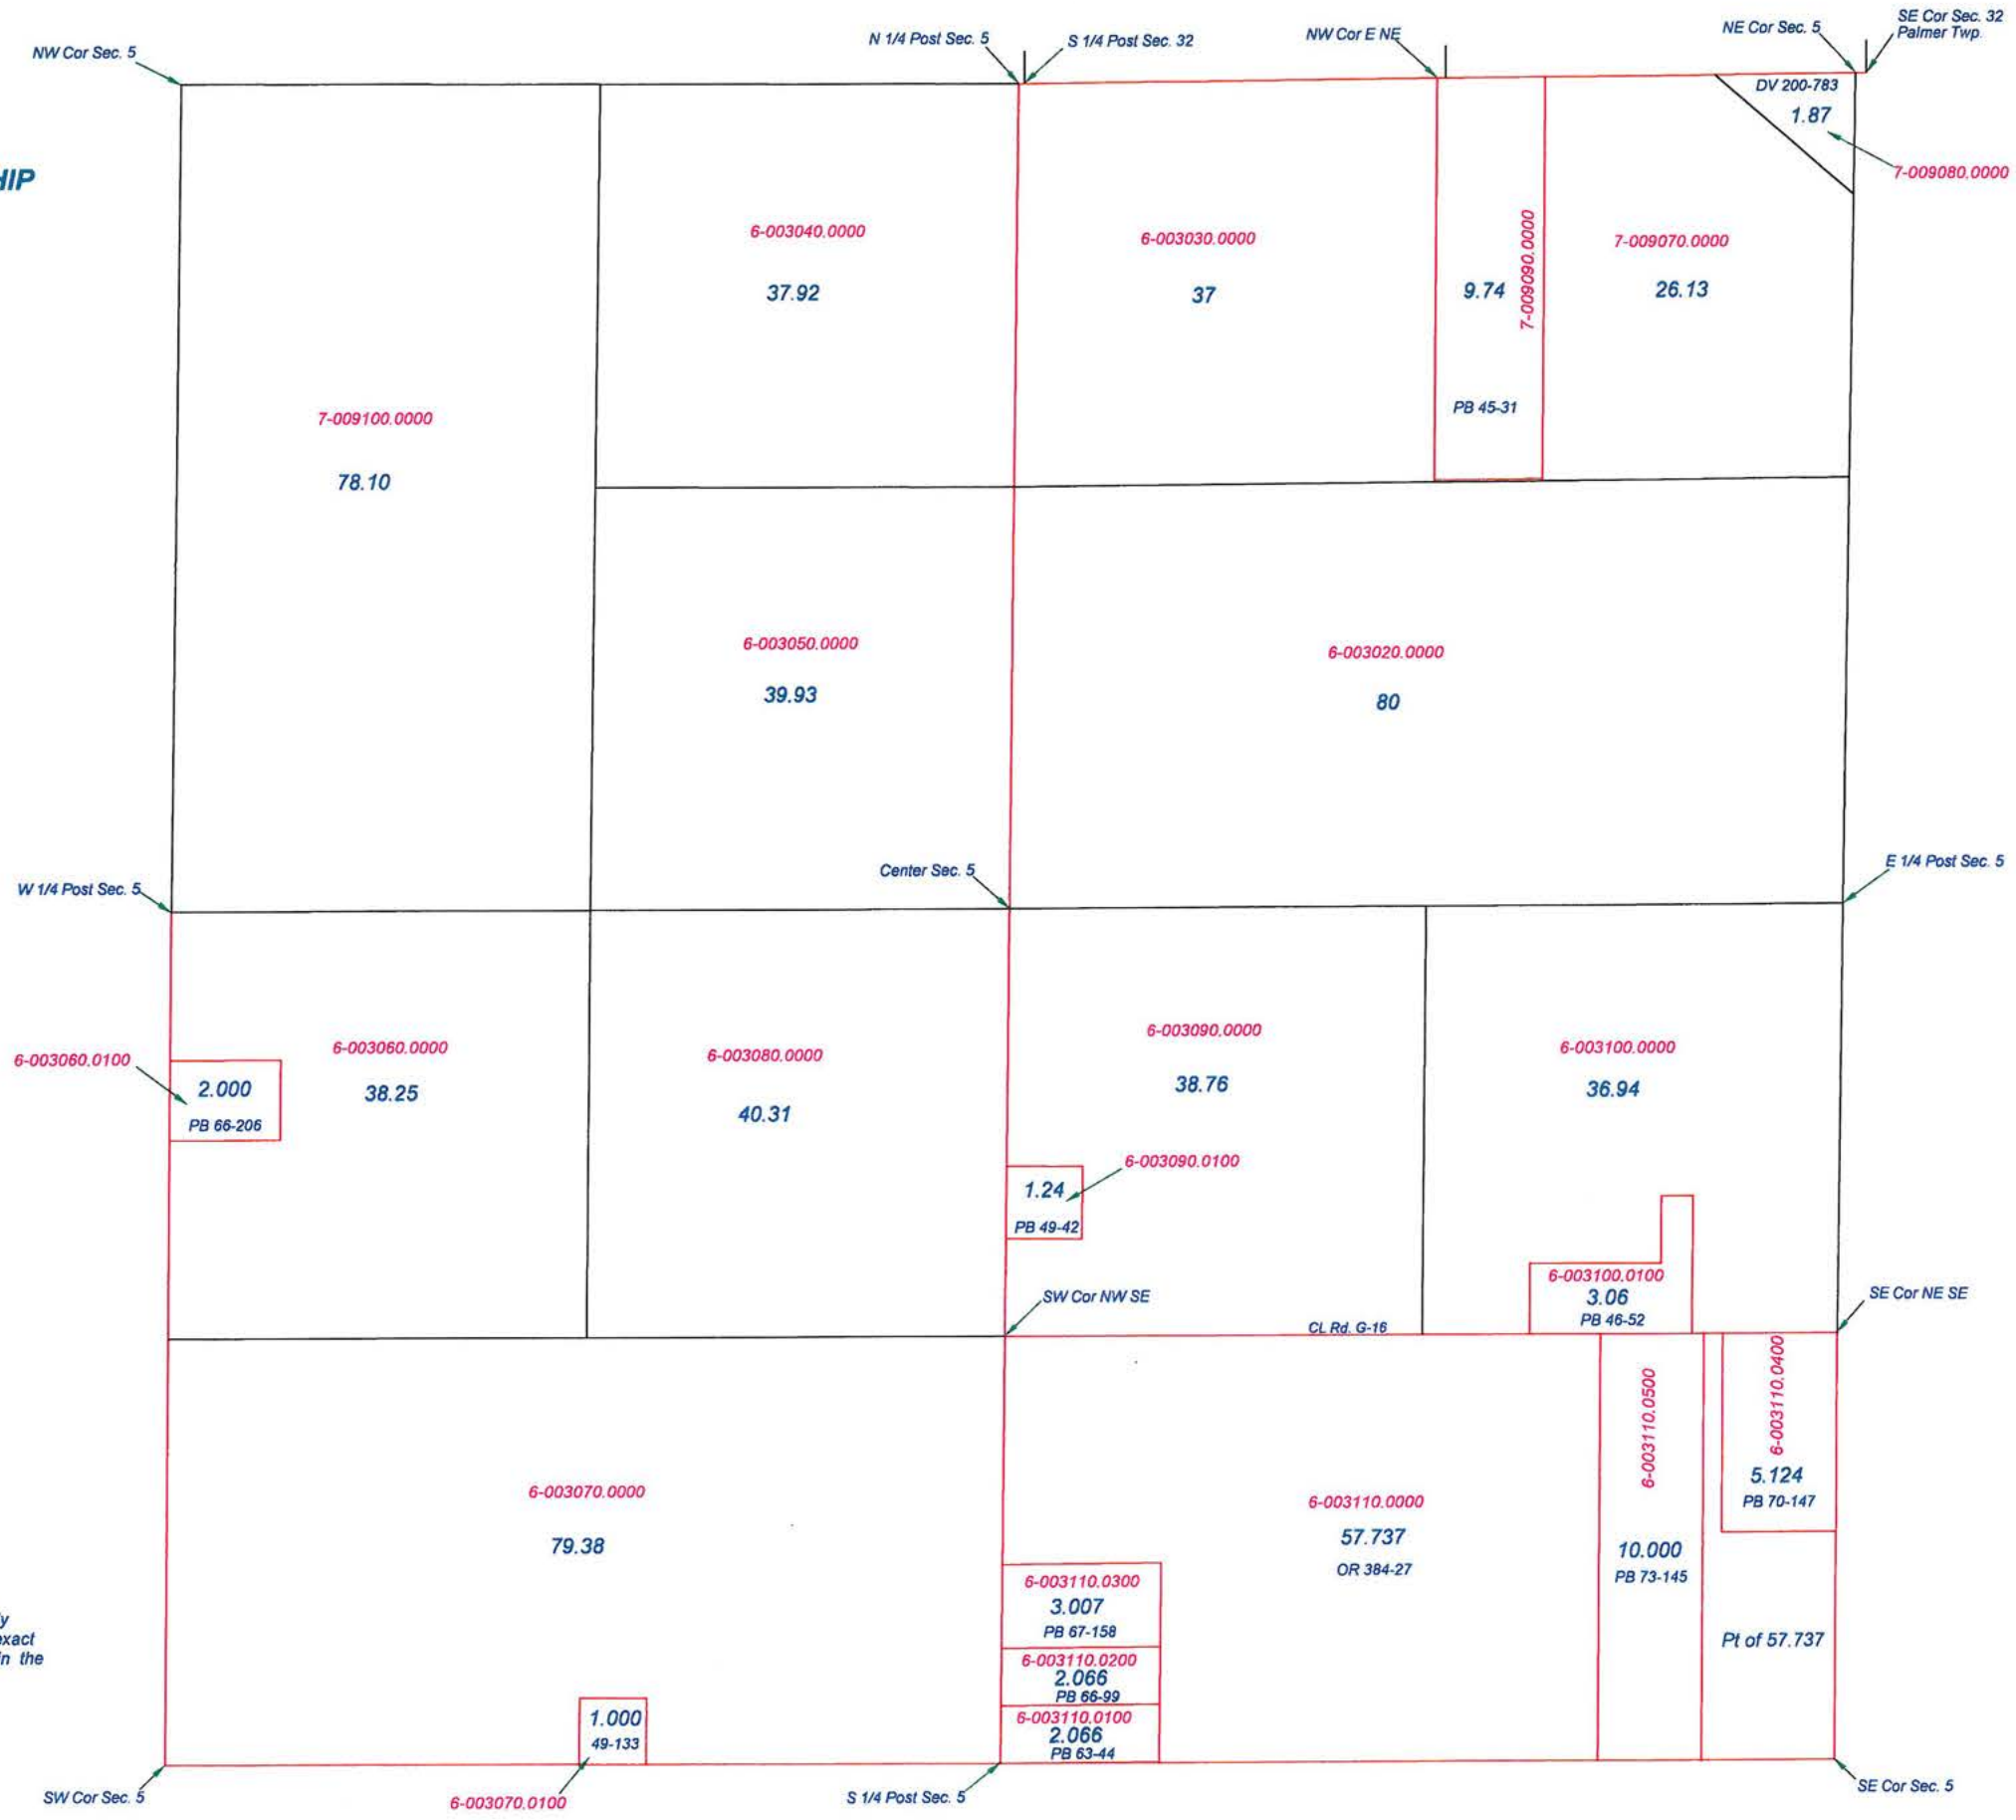

GREENSBURG TOWNSHIP
T1N R6E
SECTION 5

This is a worksheet and is for location purposes only and cannot be guaranteed for accuracy. For more exact information, please CHECK deeds and plats on file in the Putnam County Recorders Office, Ottawa, Ohio.
Revised 2008