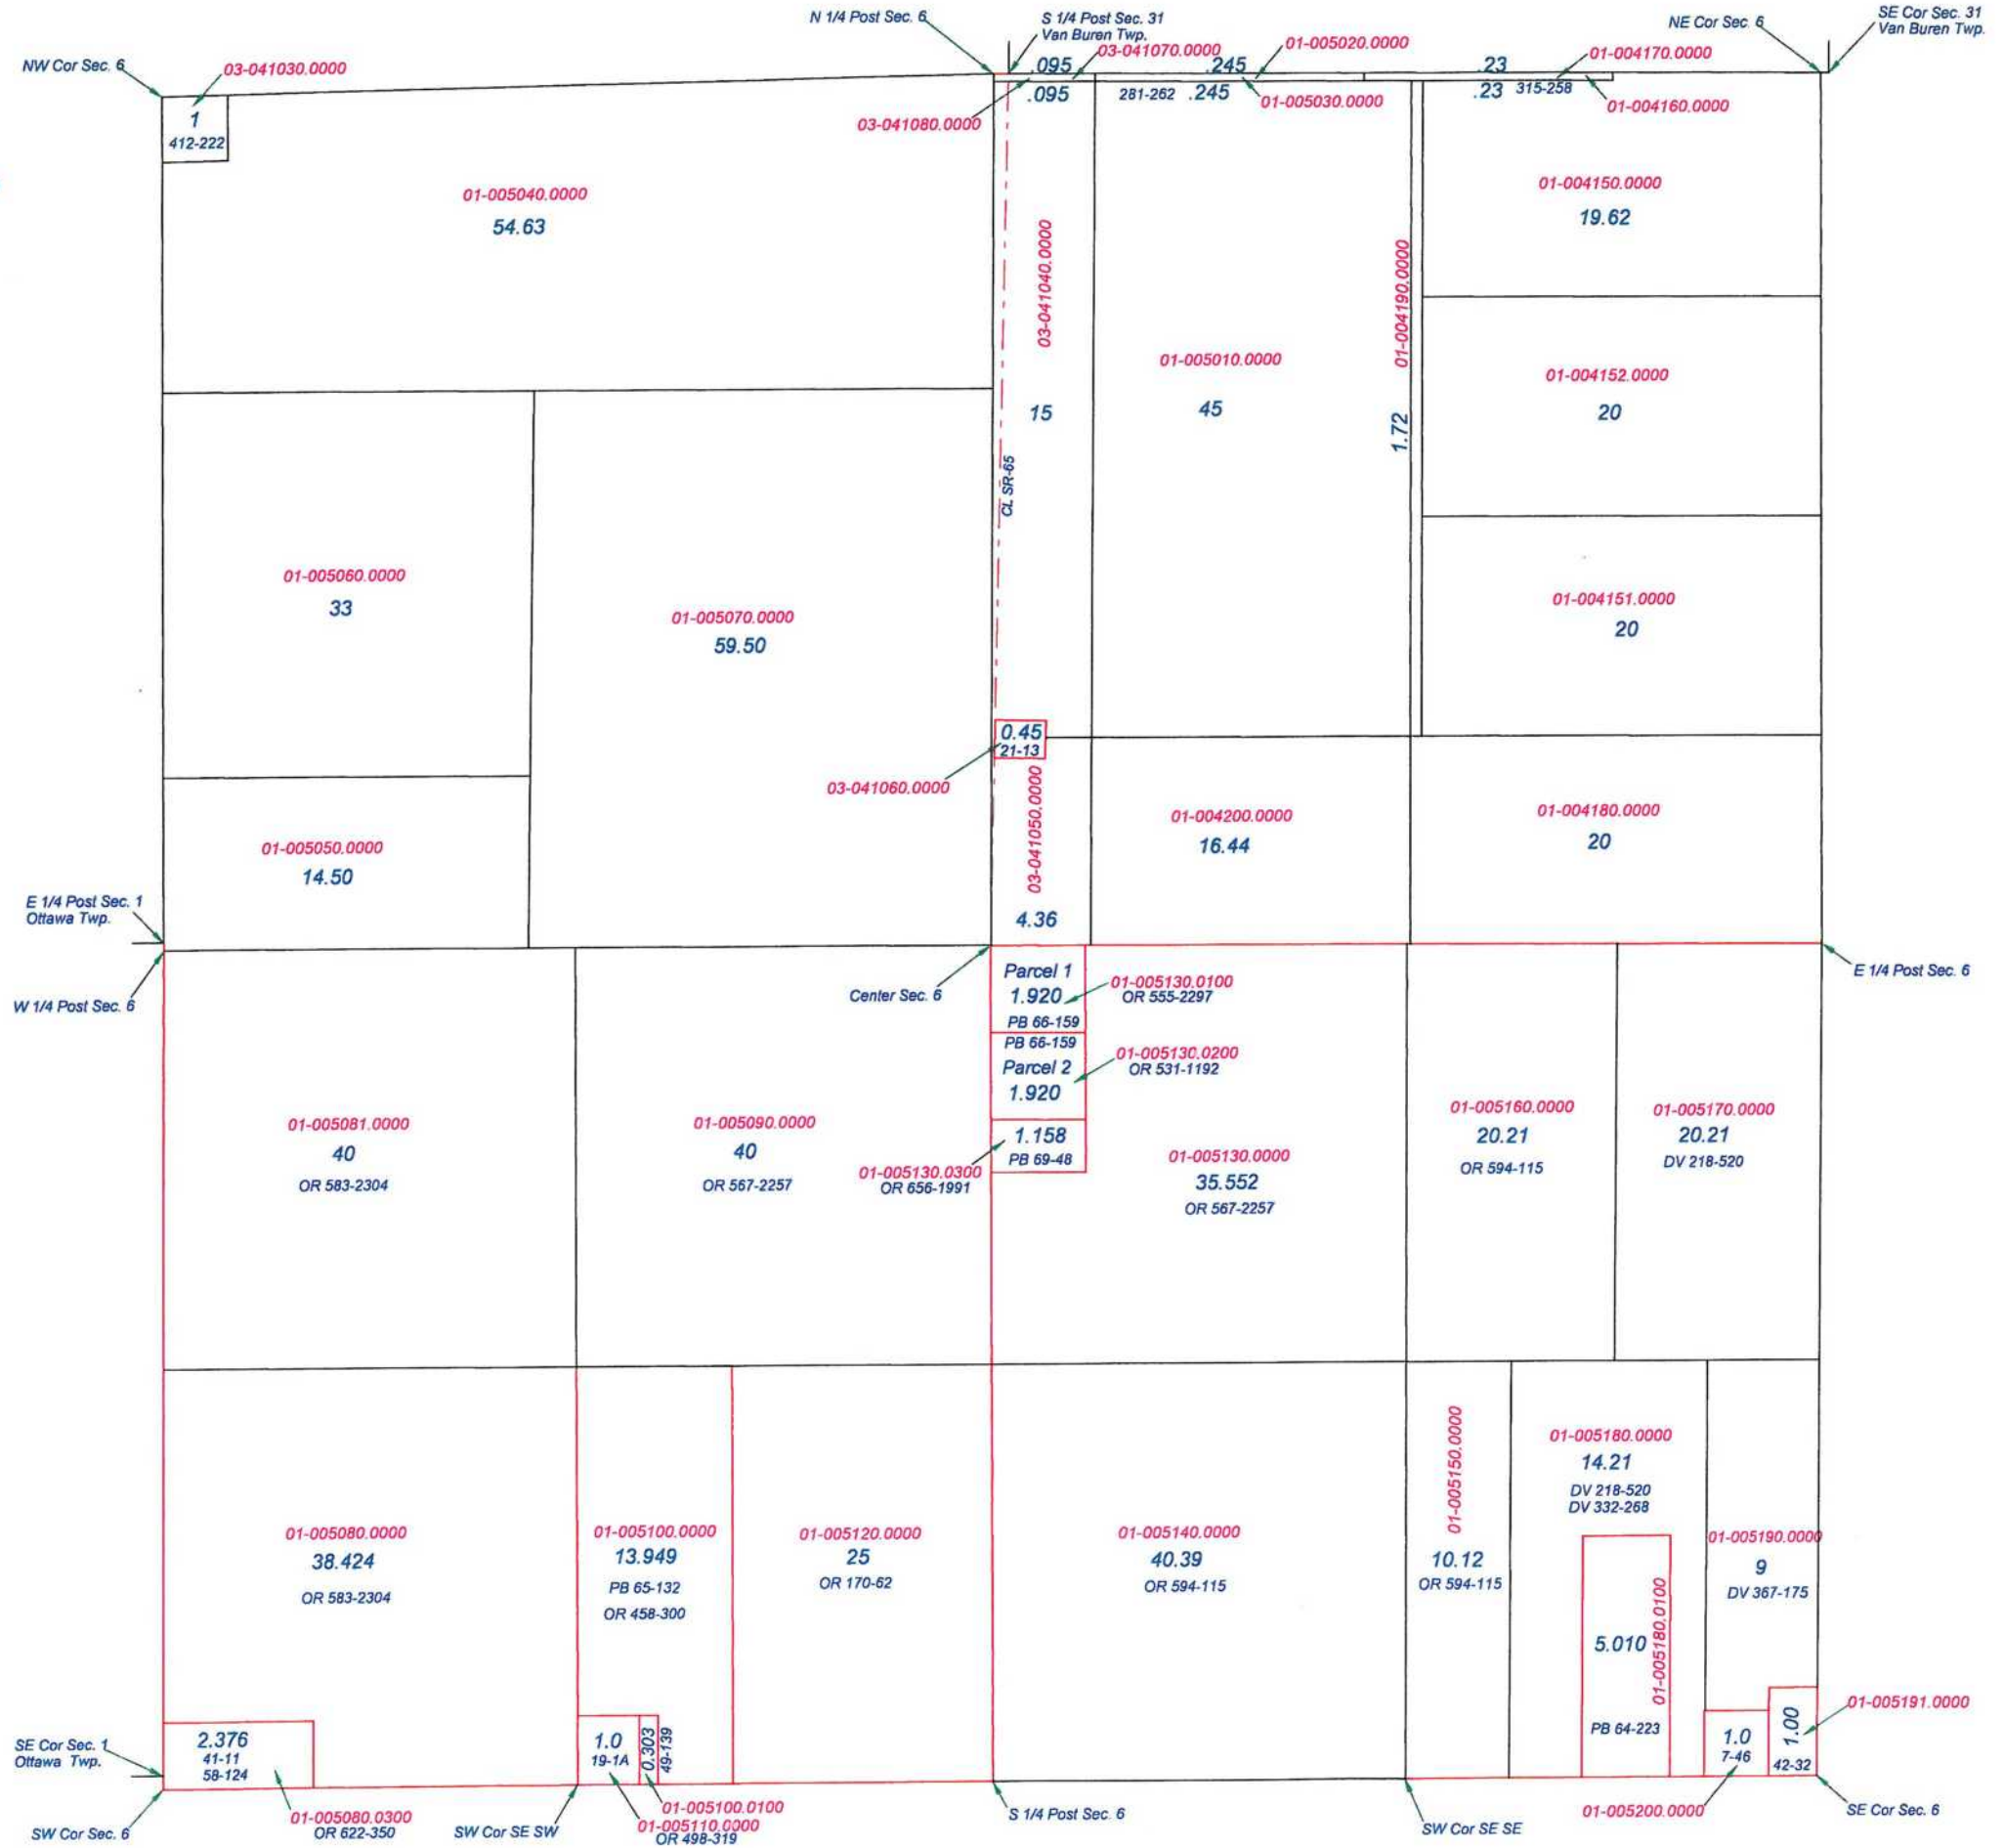

BLANCHARD TOWNSHIP

T1N R8E
SECTION 6

This is a worksheet and is for location purposes only and cannot be guaranteed for accuracy. For more exact information, please CHECK deeds and plats on file in the Putnam County Recorders Office, Ottawa, Ohio.

Revised 2014