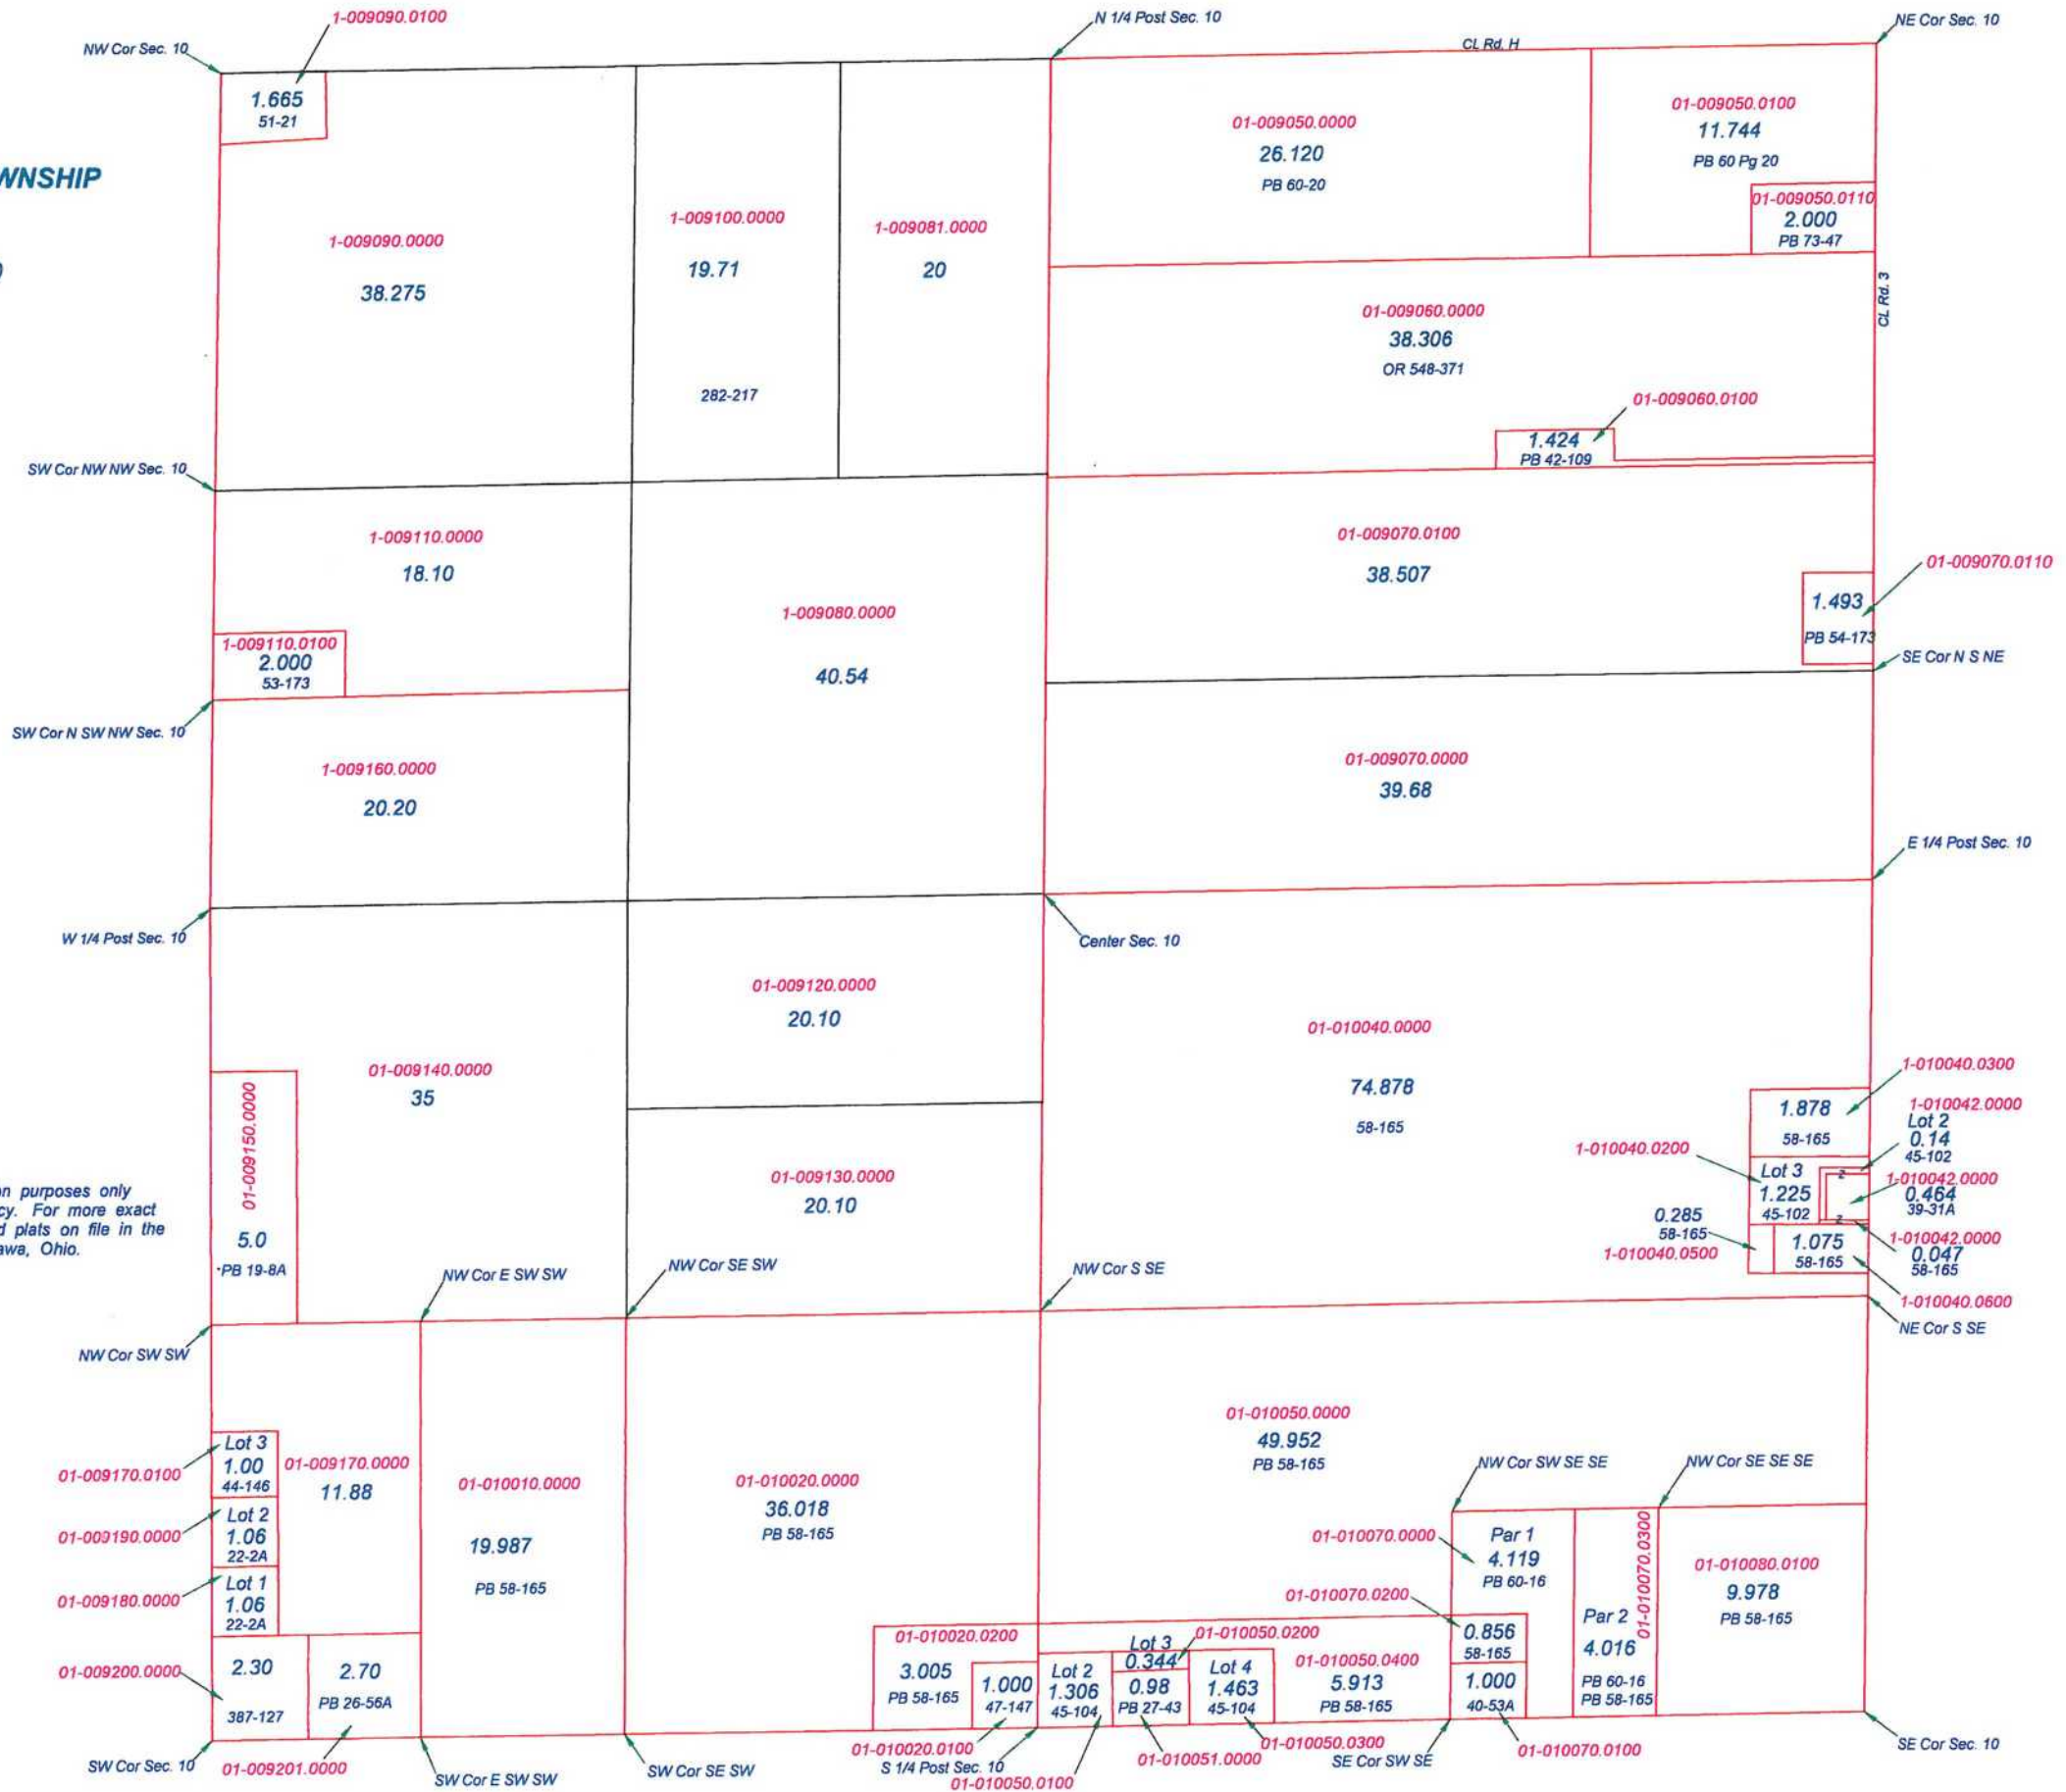

BLANCHARD TOWNSHIP
T1N R8E
SECTION 10

This is a worksheet and is for location purposes only and cannot be guaranteed for accuracy. For more exact information, please CHECK deeds and plats on file in the Putnam County Recorders Office, Ottawa, Ohio.

Revised 2014