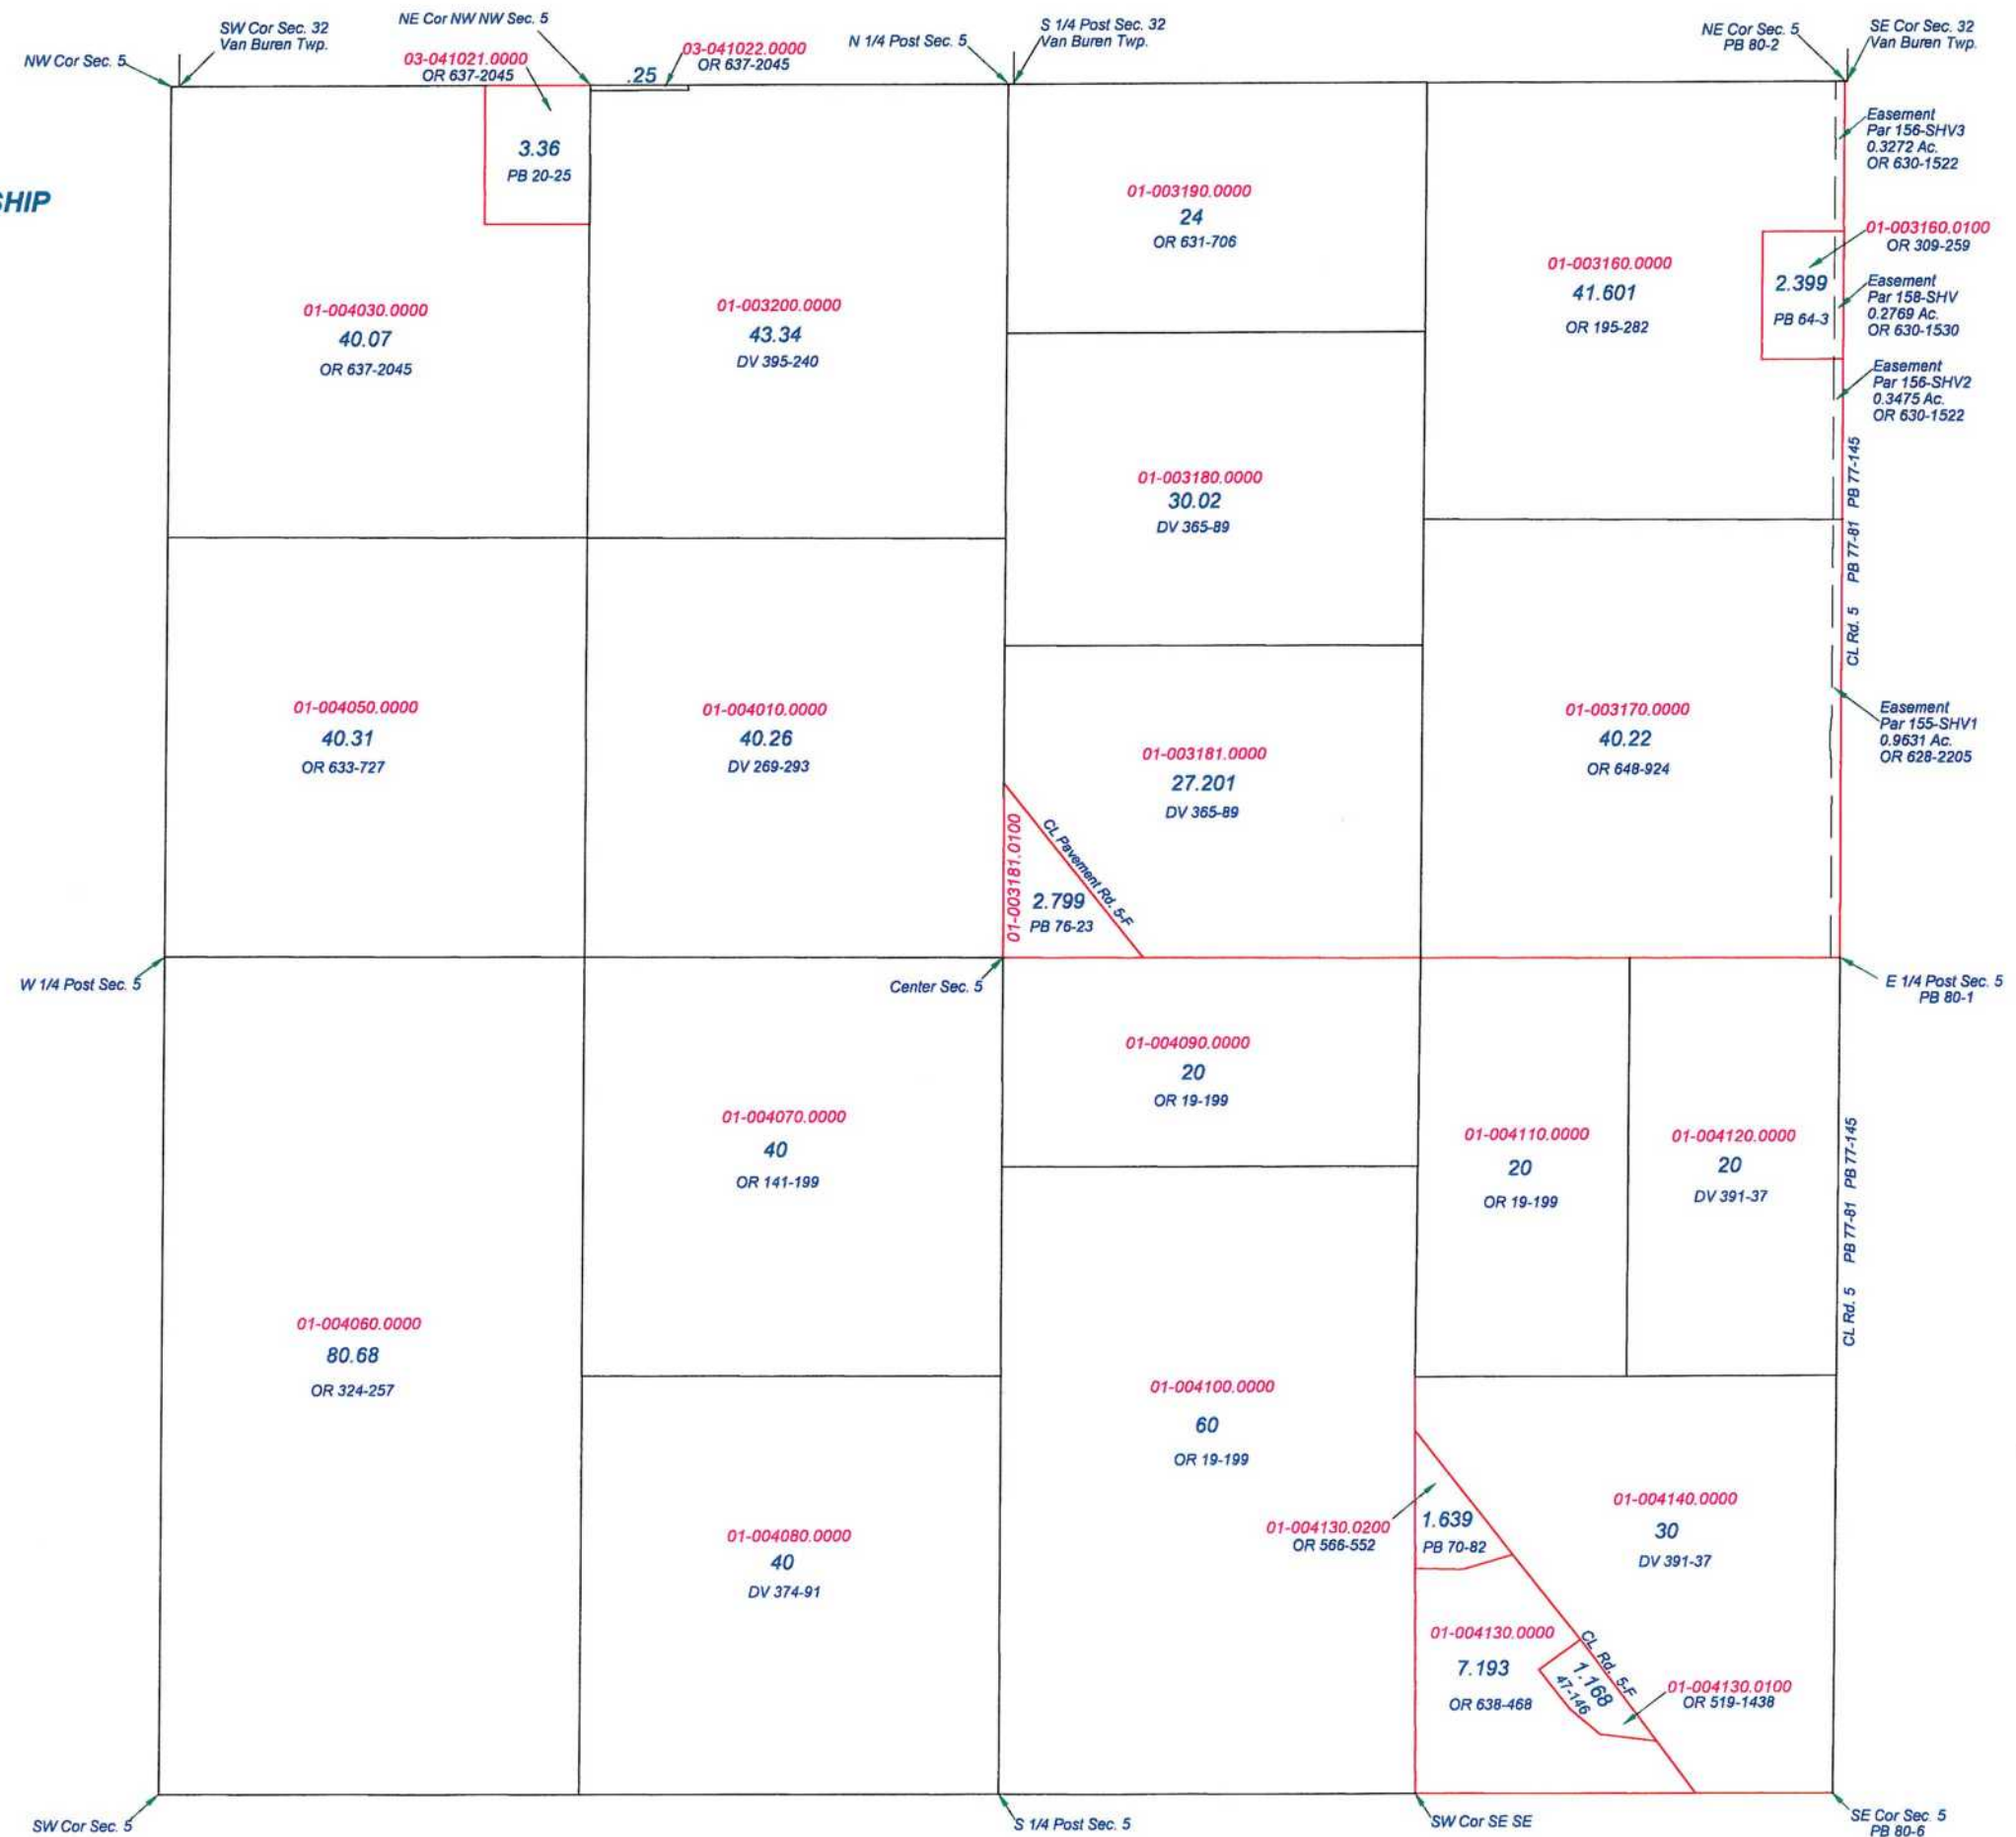

BLANCHARD TOWNSHIP
T1N R8E
SECTION 1

This is a worksheet and is for location purposes only and cannot be guaranteed for accuracy. For more exact information, please CHECK deeds and plats on file in the Putnam County Recorders Office, Ottawa, Ohio.

Revised 2014

BLANCHARD TOWNSHIP
T1N R8E
SECTION 4

This is a worksheet and is for location purposes only and cannot be guaranteed for accuracy. For more exact information, please CHECK deeds and plats on file in the Putnam County Recorders Office, Ottawa, Ohio.

Revised 2012

BLANCHARD TOWNSHIP

T1N R8E
SECTION 5

This is a worksheet and is for location purposes only and cannot be guaranteed for accuracy. For more exact information, please CHECK deeds and plats on file in the Putnam County Recorders Office, Ottawa, Ohio.

Revised 2014

BLANCHARD TOWNSHIP

T1N R8E
SECTION 6

This is a worksheet and is for location purposes only and cannot be guaranteed for accuracy. For more exact information, please CHECK deeds and plats on file in the Putnam County Recorders Office, Ottawa, Ohio.