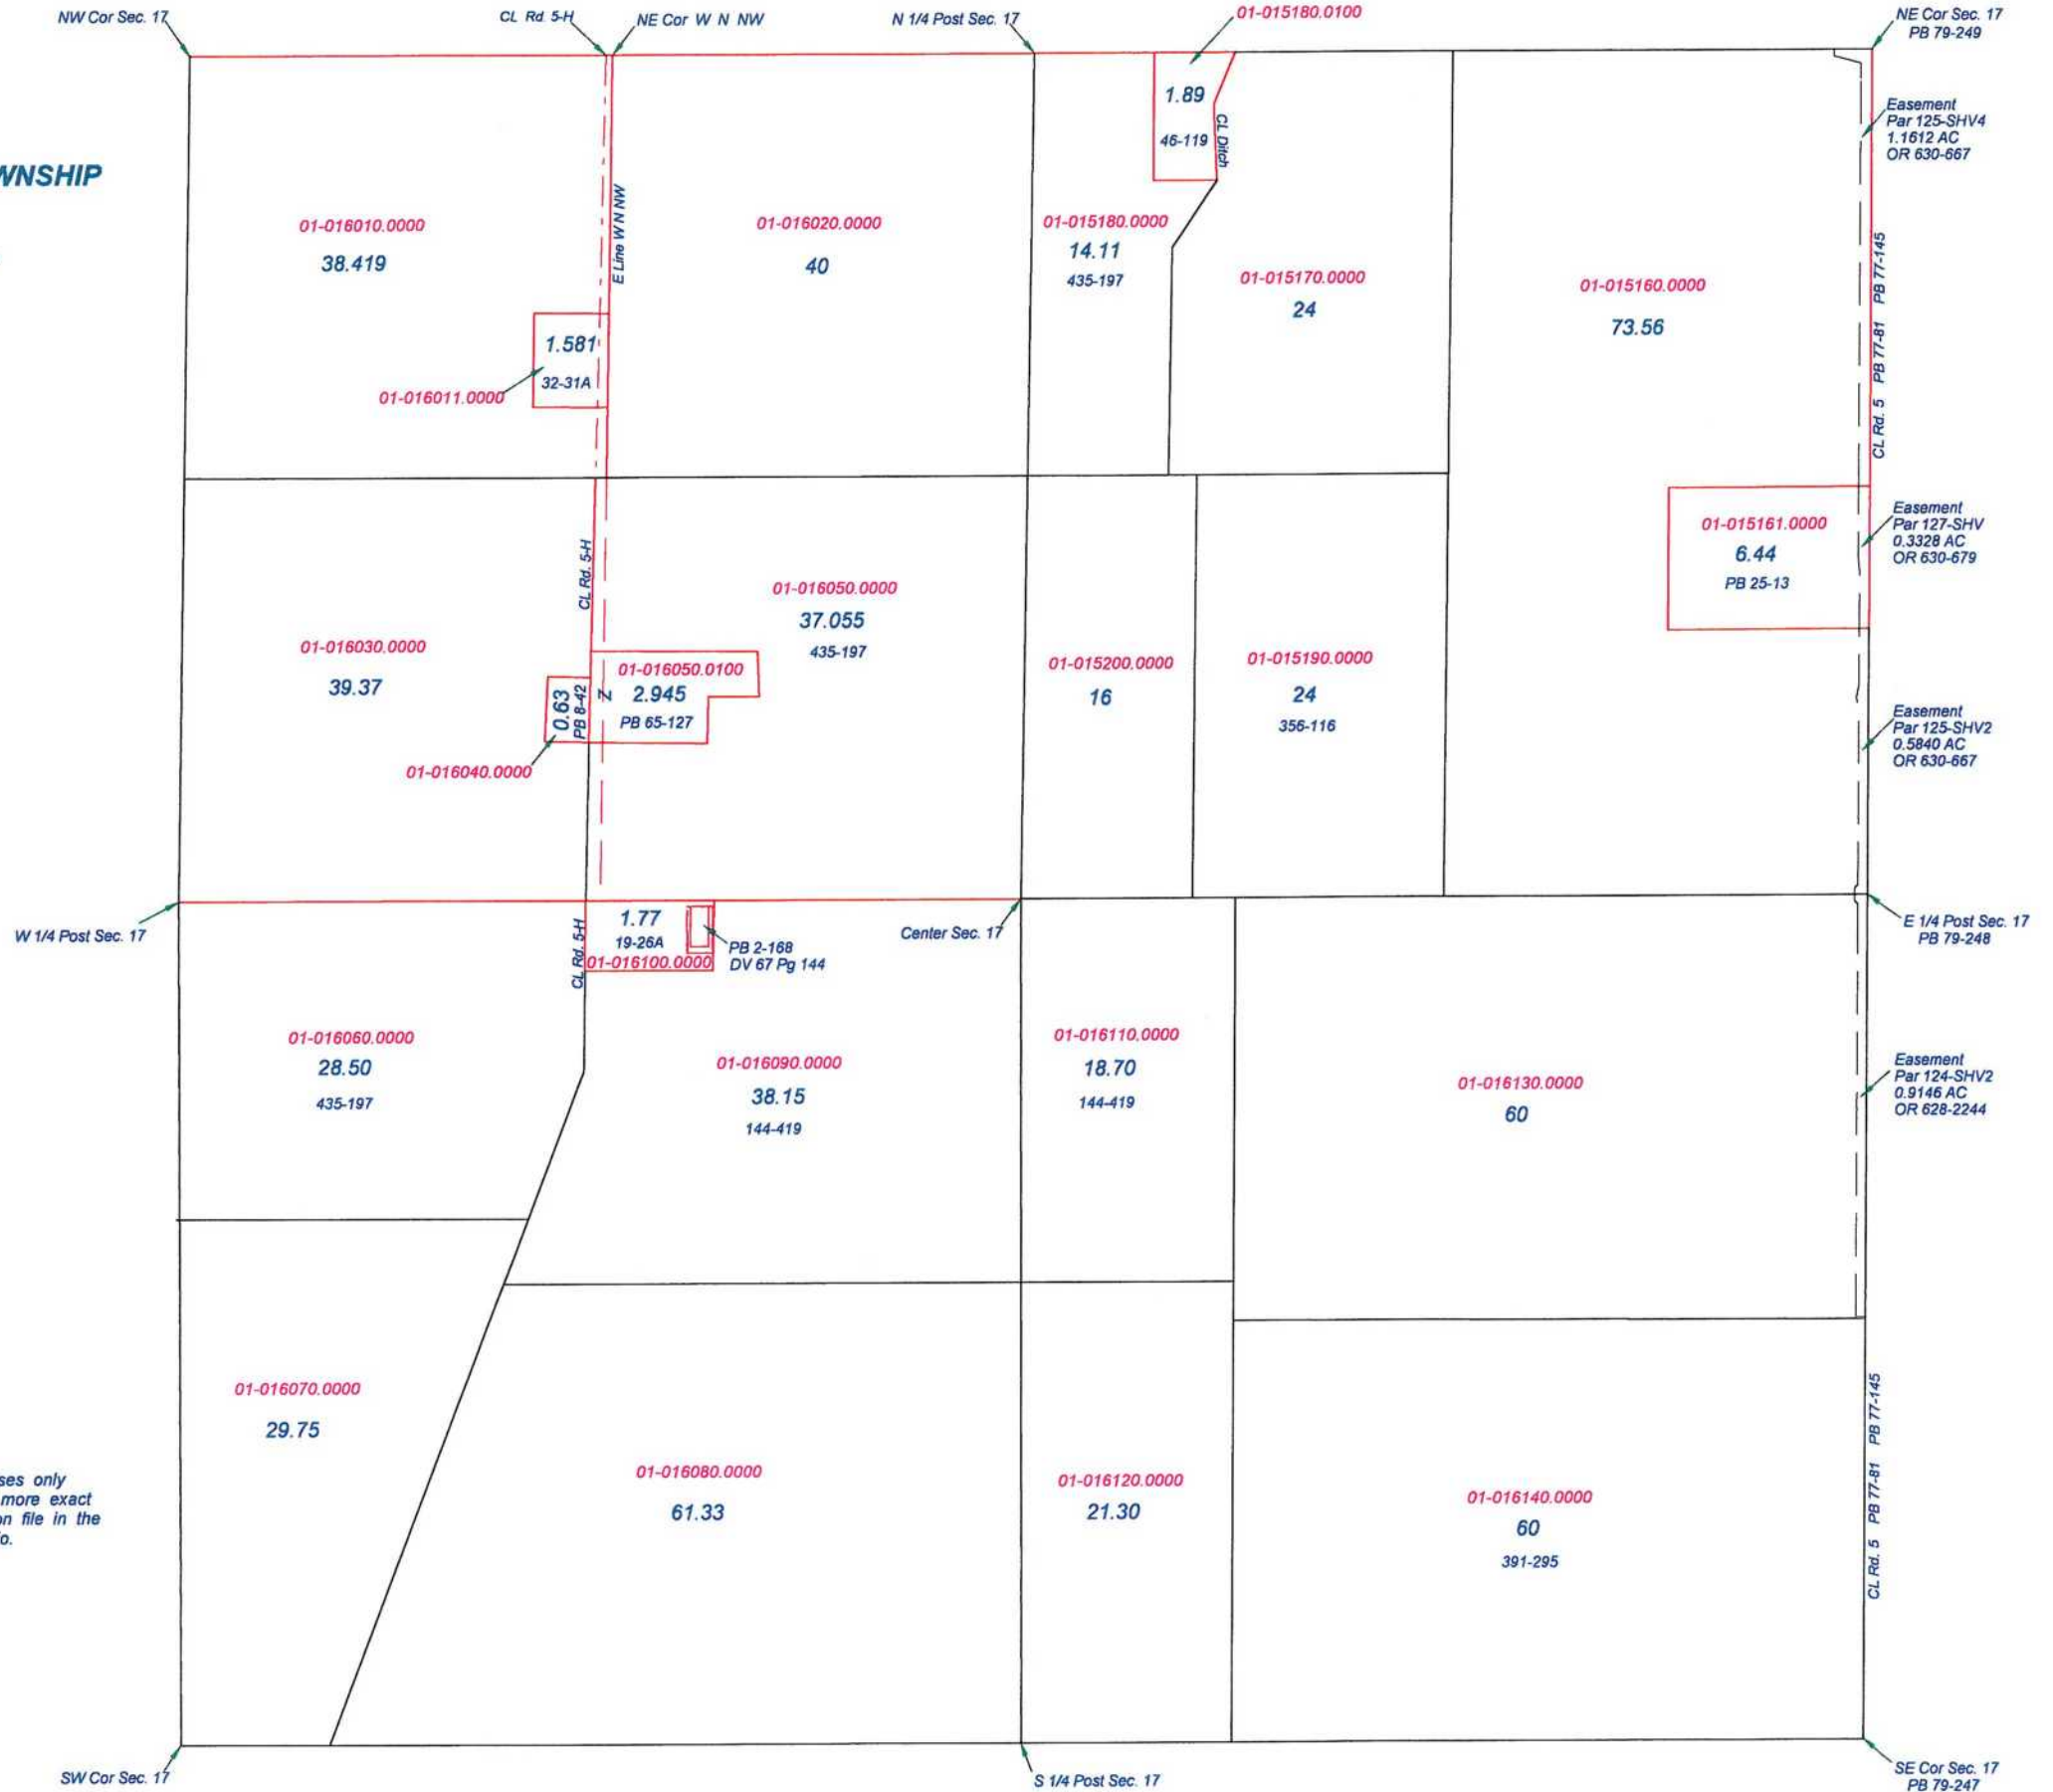

BLANCHARD TOWNSHIP
T1N R8E
SECTION 17

This is a worksheet and is for location purposes only and cannot be guaranteed for accuracy. For more exact information, please CHECK deeds and plats on file in the Putnam County Recorders Office, Ottawa, Ohio.

Revised 2014