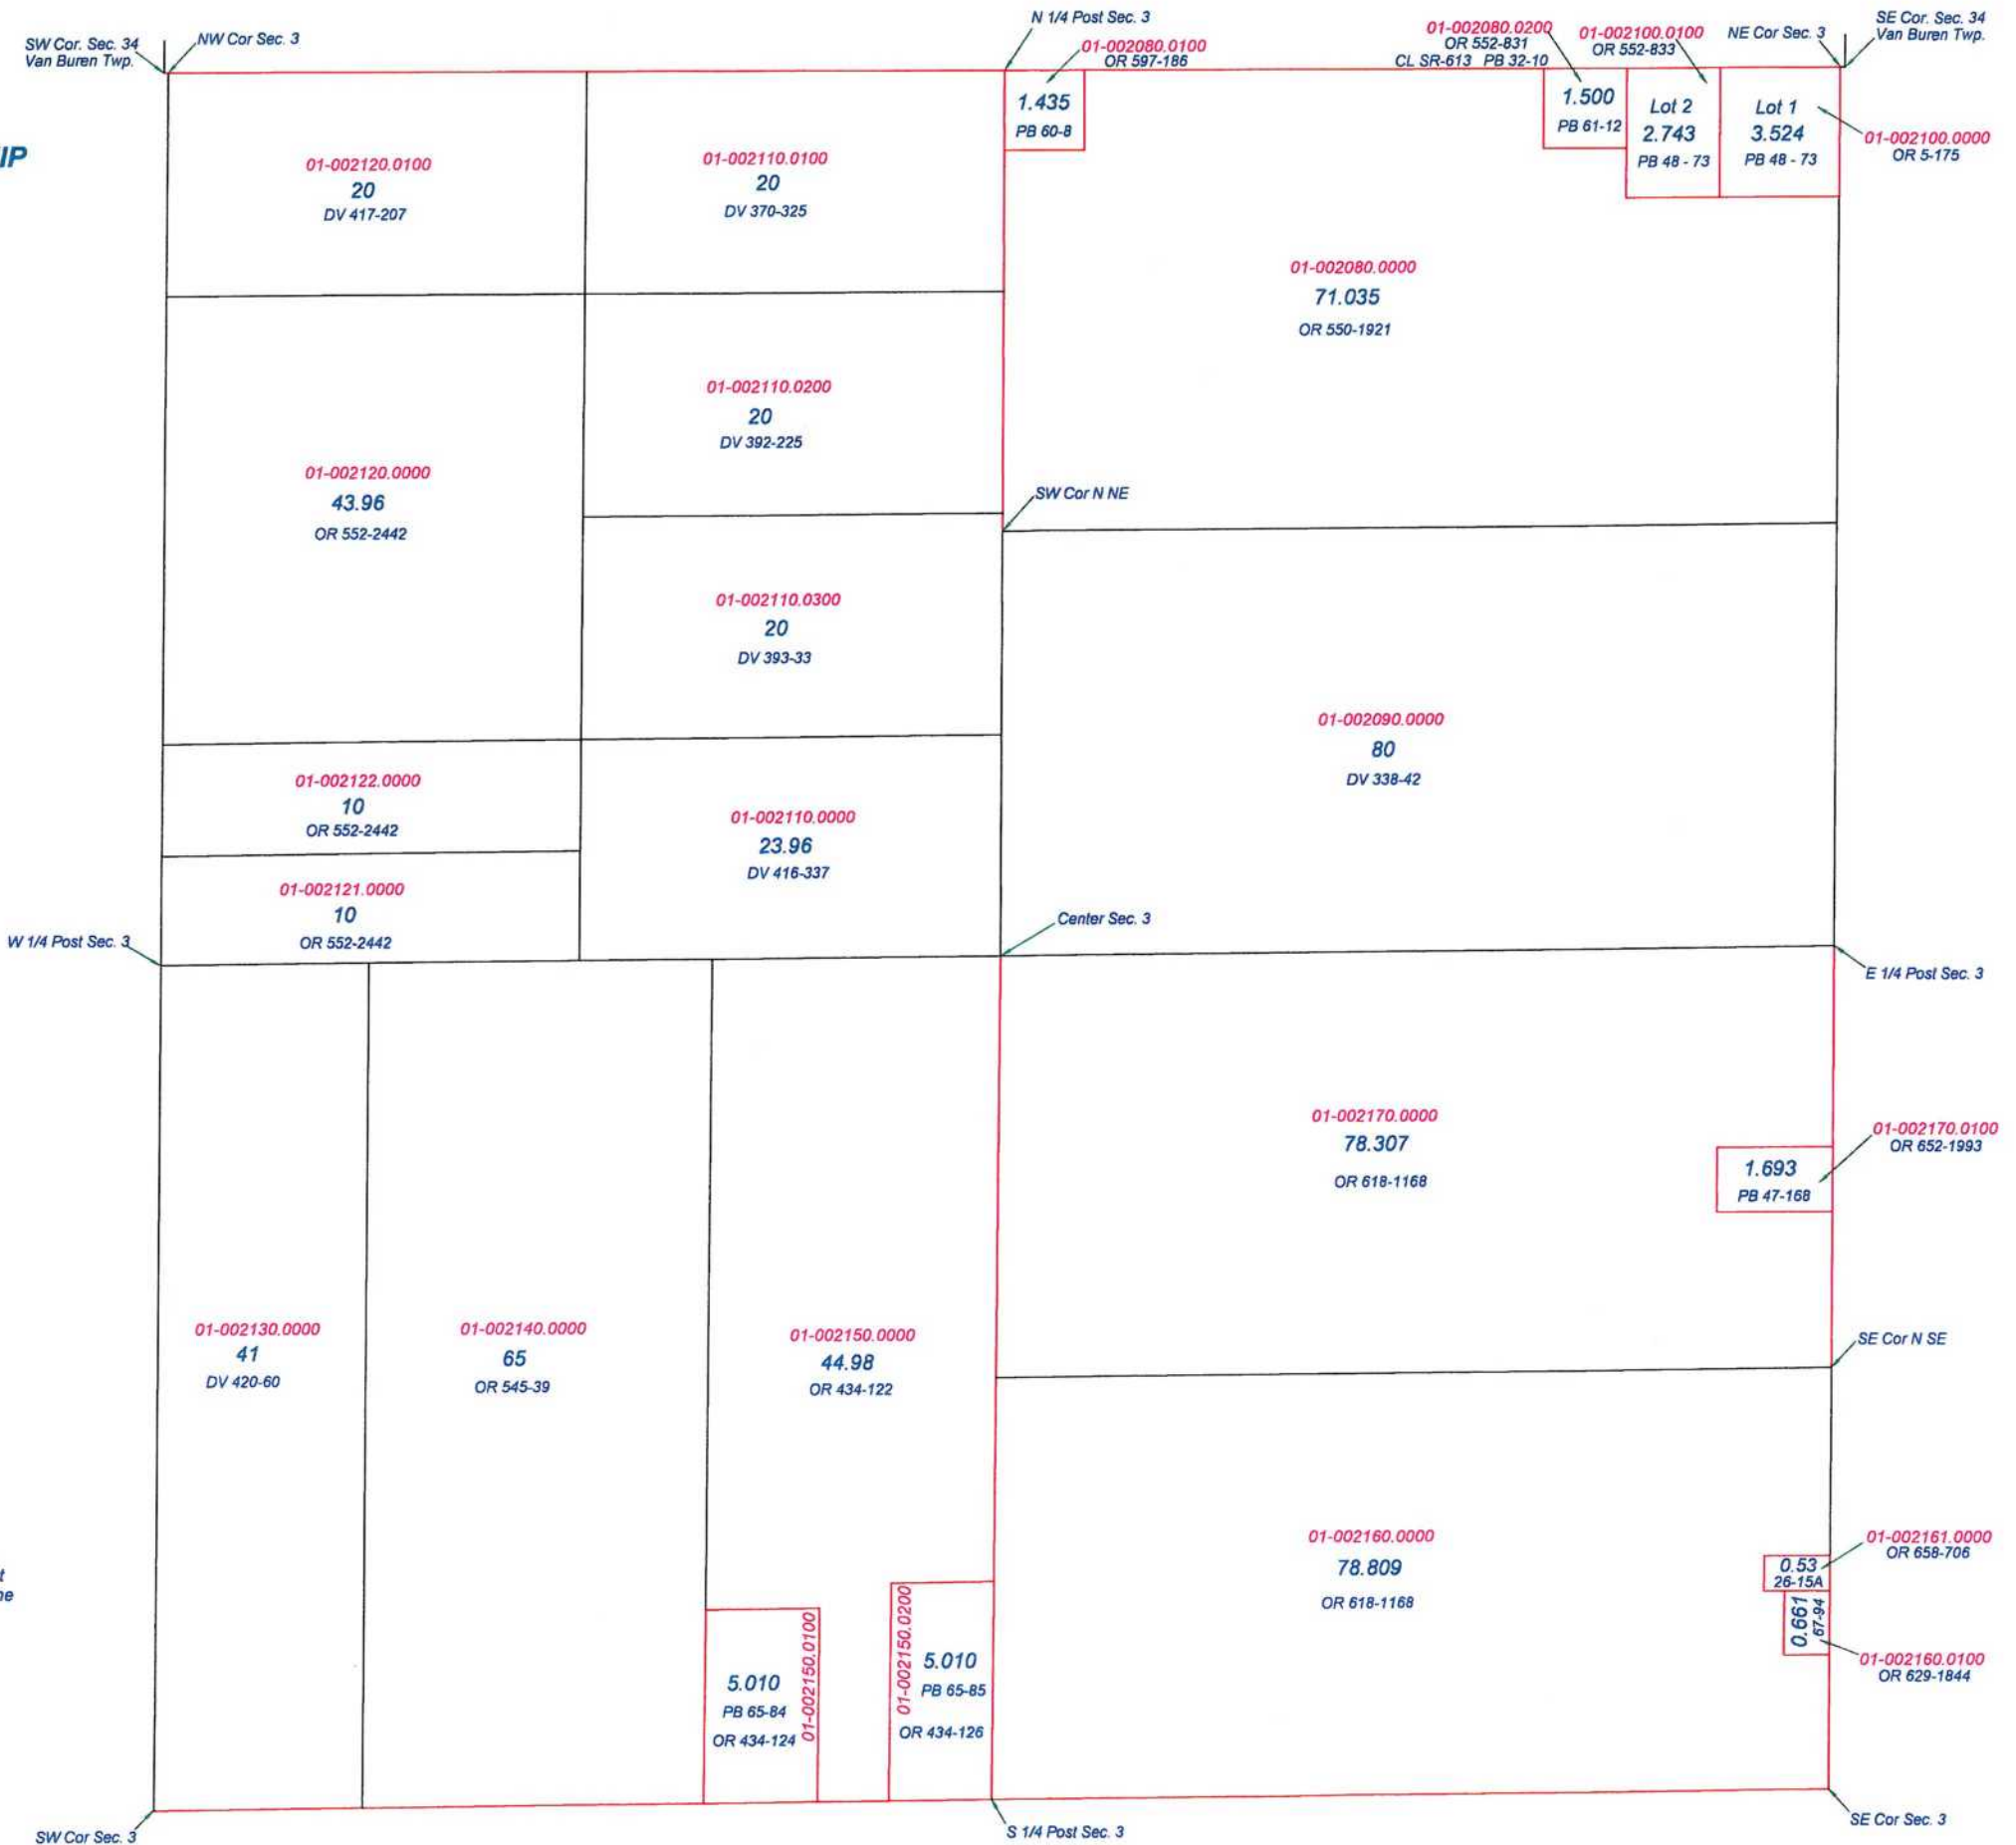

BLANCHARD TOWNSHIP
T1N R8E
SECTION 1

This is a worksheet and is for location purposes only and cannot be guaranteed for accuracy. For more exact information, please CHECK deeds and plats on file in the Putnam County Recorders Office, Ottawa, Ohio.

Revised 2014

BLANCHARD TOWNSHIP
T 1 N R 8 E
SECTION 2

This is a worksheet and is for location purposes only and cannot be guaranteed for accuracy. For more exact information, please CHECK deeds and plats on file in the Putnam County Recorders Office, Ottawa, Ohio.

Revised 2015

BLANCHARD TOWNSHIP
T1N R8E
SECTION 3

This is a worksheet and is for location purposes only and cannot be guaranteed for accuracy. For more exact information, please CHECK deeds and plats on file in the Putnam County Recorders Office, Ottawa, Ohio.

Revised 2014

BLANCHARD TOWNSHIP
T1N R8E
SECTION 4

This is a worksheet and is for location purposes only and cannot be guaranteed for accuracy. For more exact information, please CHECK deeds and plats on file in the Putnam County Recorders Office, Ottawa, Ohio.