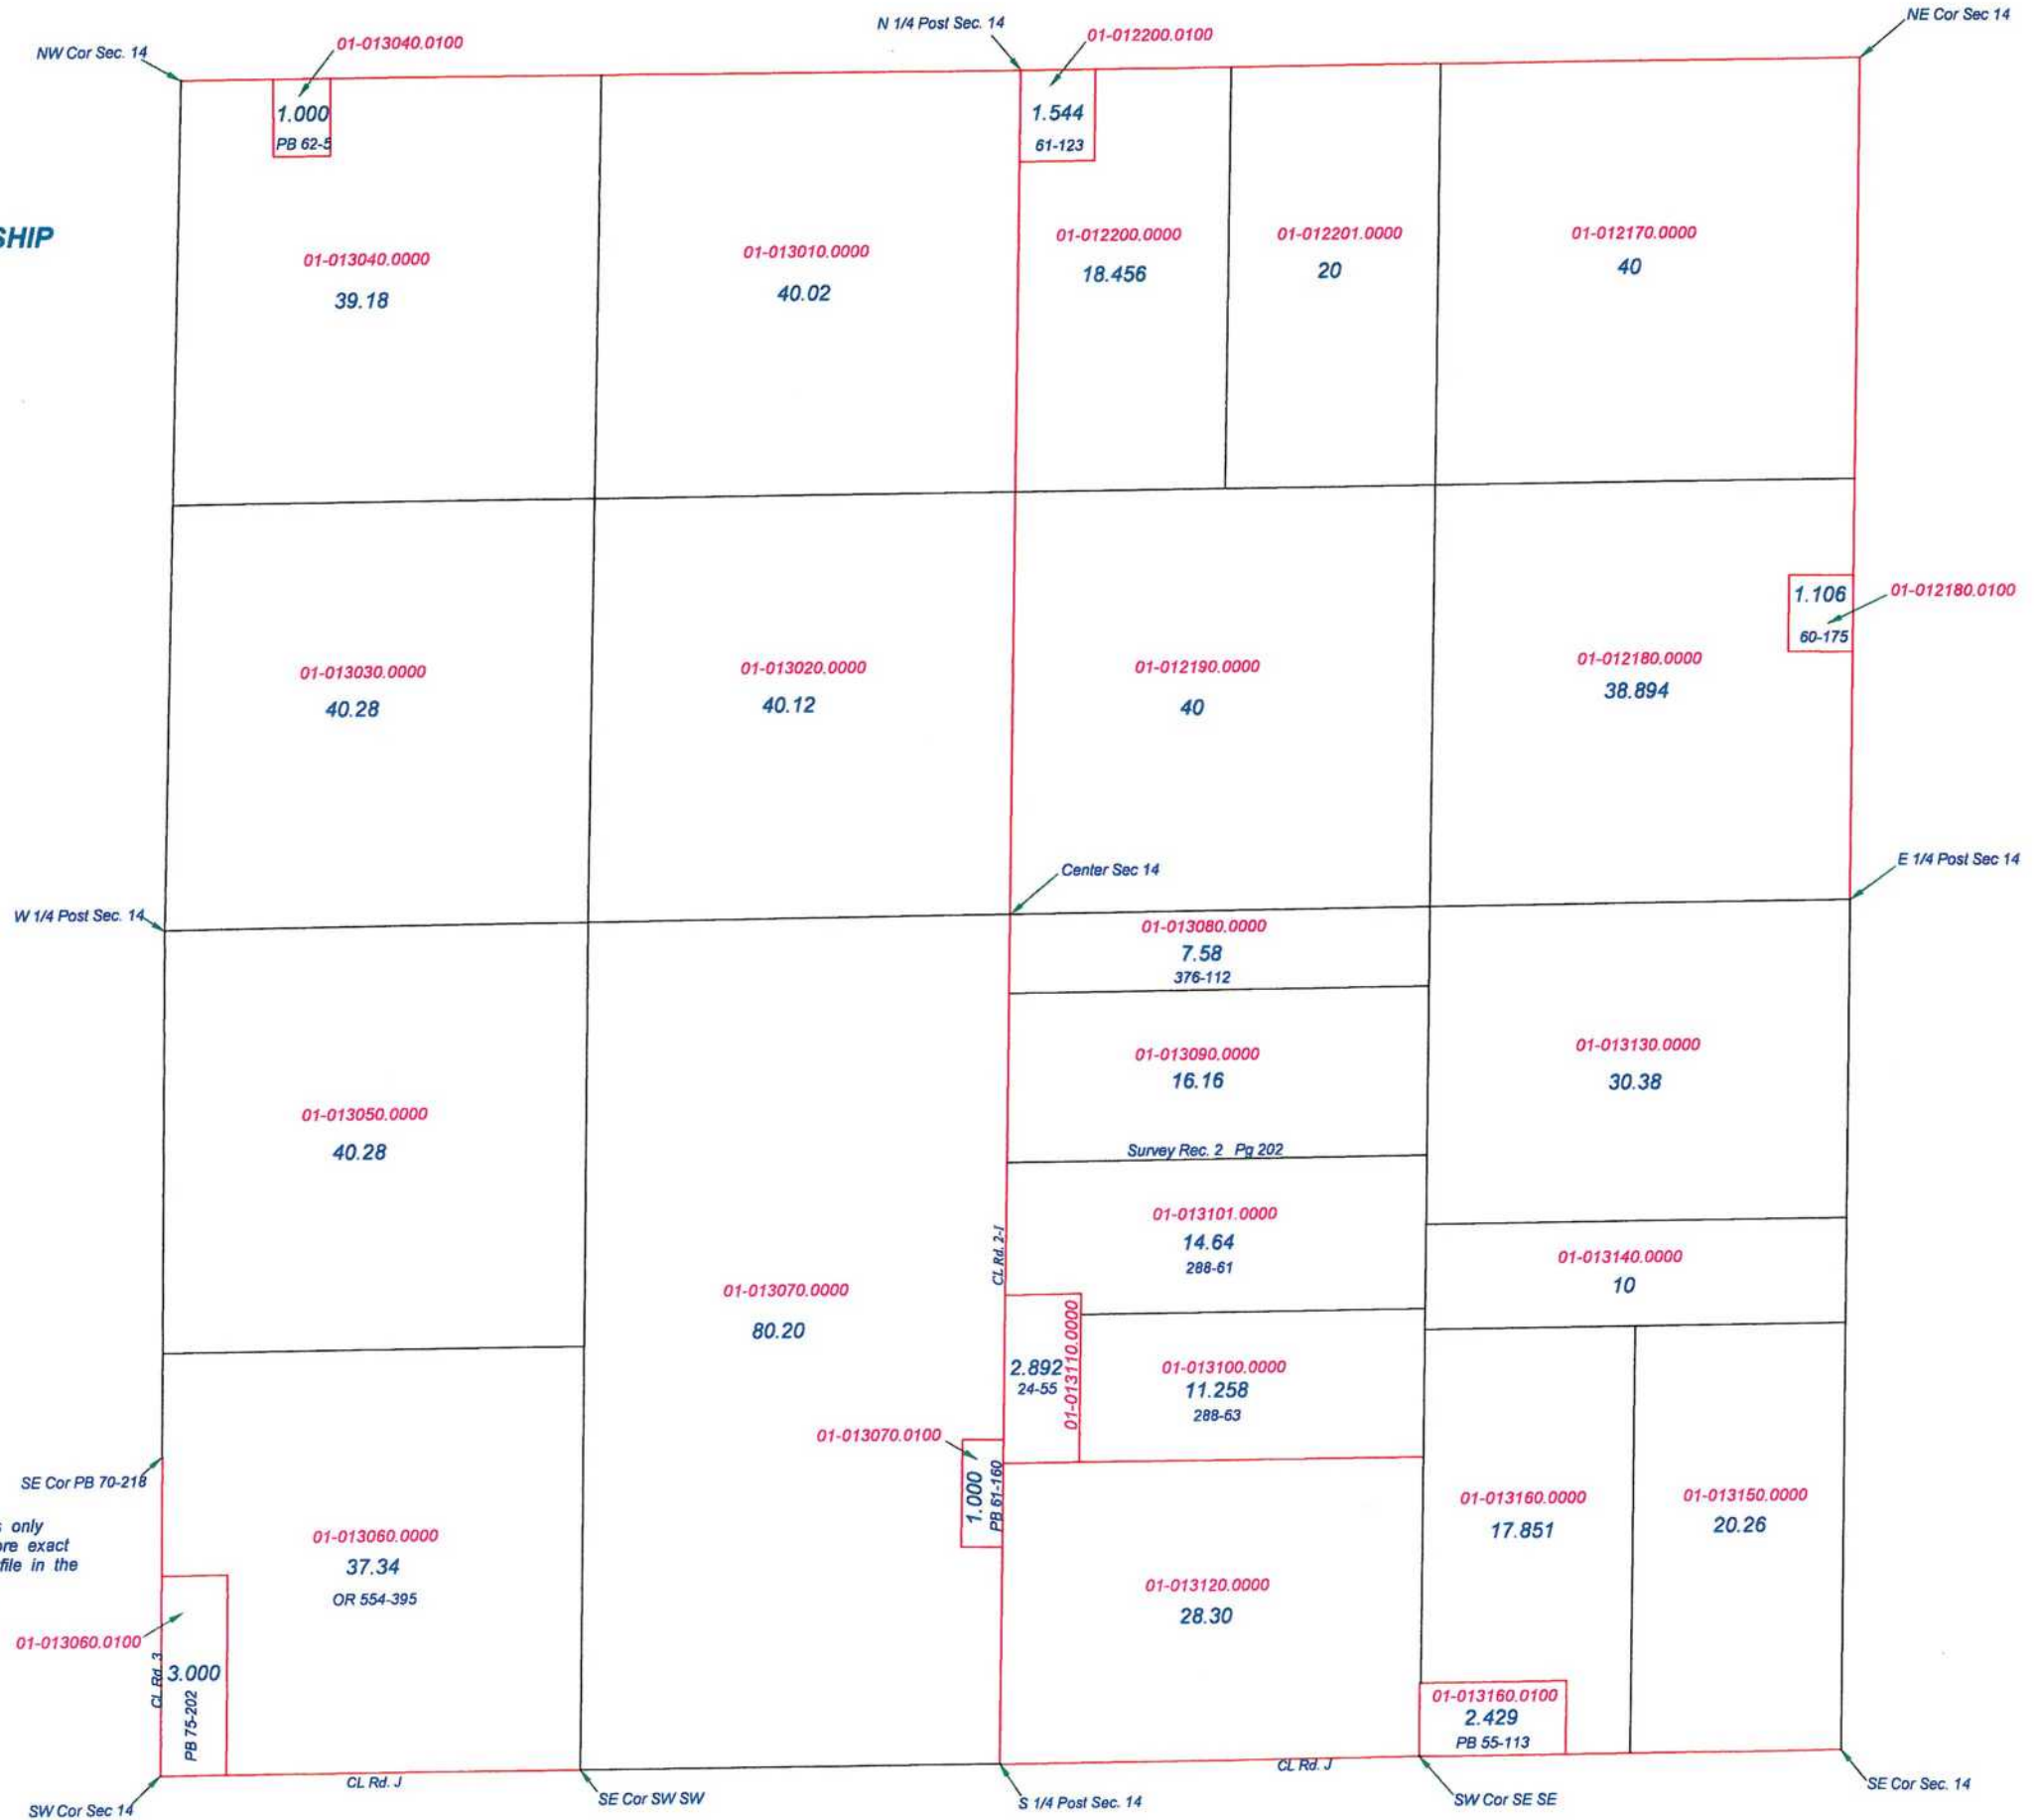

BLANCHARD TOWNSHIP

T1N R8E

SECTION 14

This is a worksheet and is for location purposes only and cannot be guaranteed for accuracy. For more exact information, please CHECK deeds and plats on file in the Putnam County Recorders Office, Ottawa, Ohio.

Revised 2014