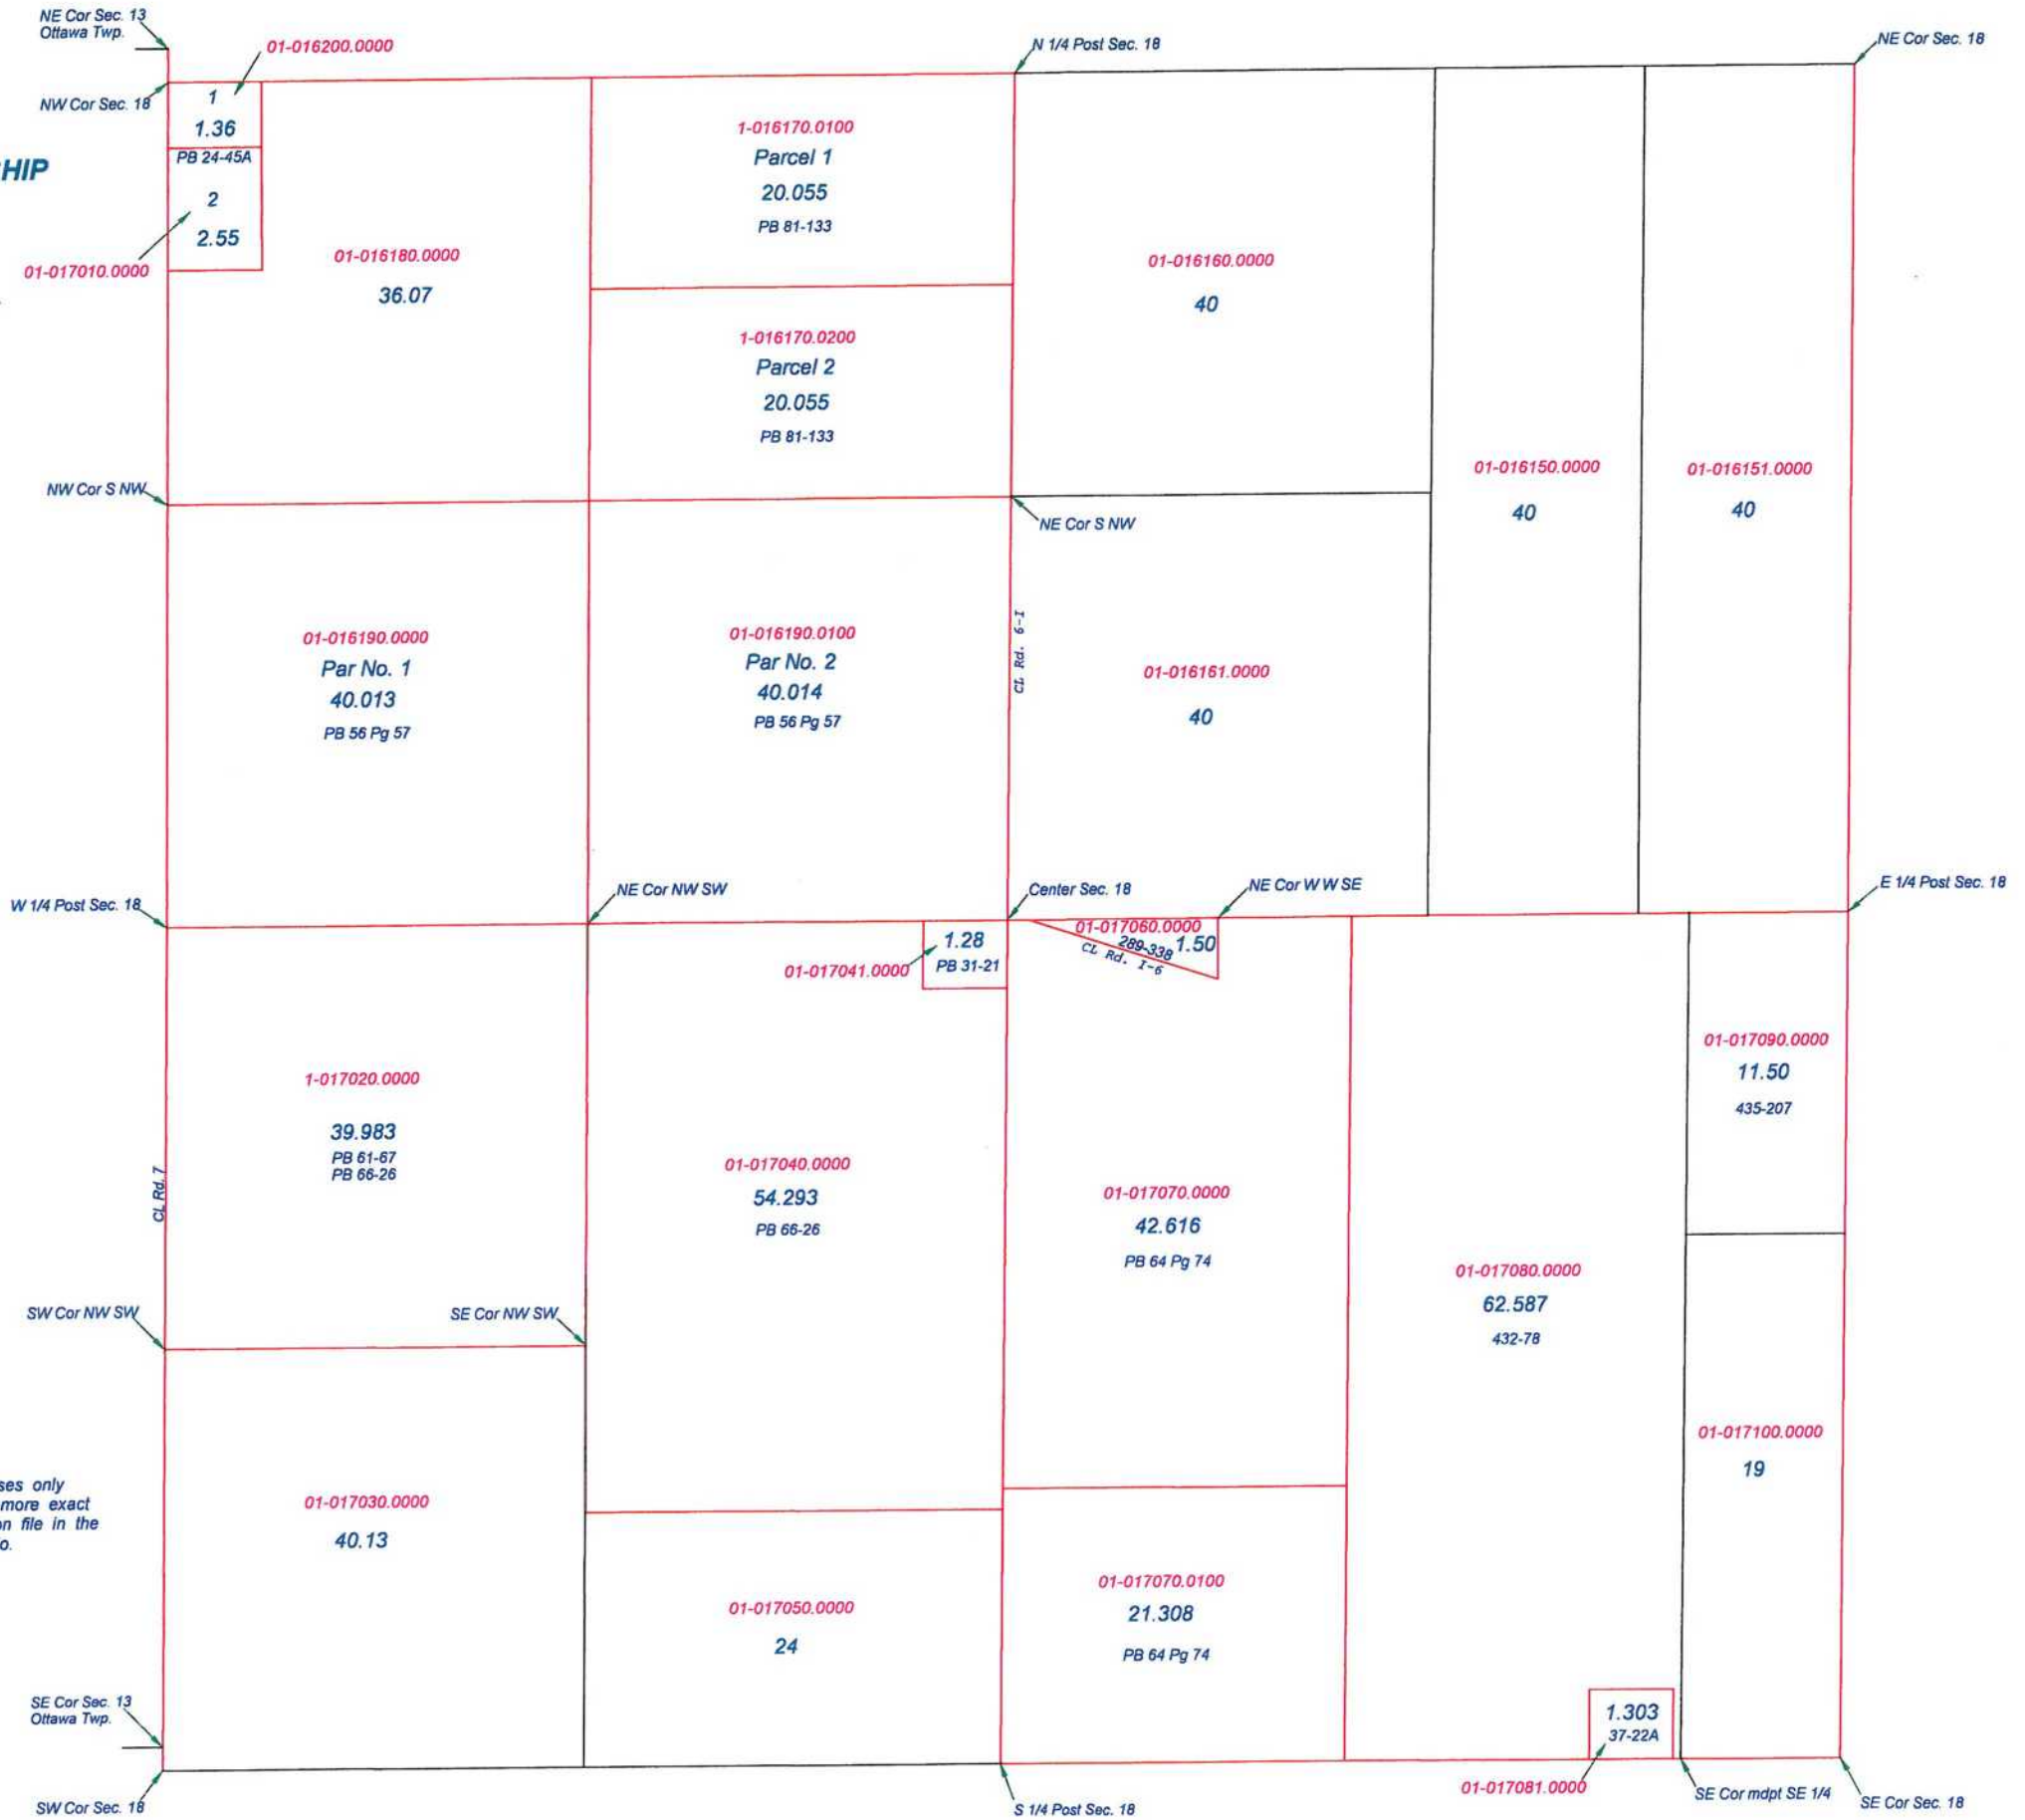

BLANCHARD TOWNSHIP
T1N R8E
SECTION 18

This is a worksheet and is for location purposes only and cannot be guaranteed for accuracy. For more exact information, please CHECK deeds and plats on file in the Putnam County Recorders Office, Ottawa, Ohio.

Revised 2014