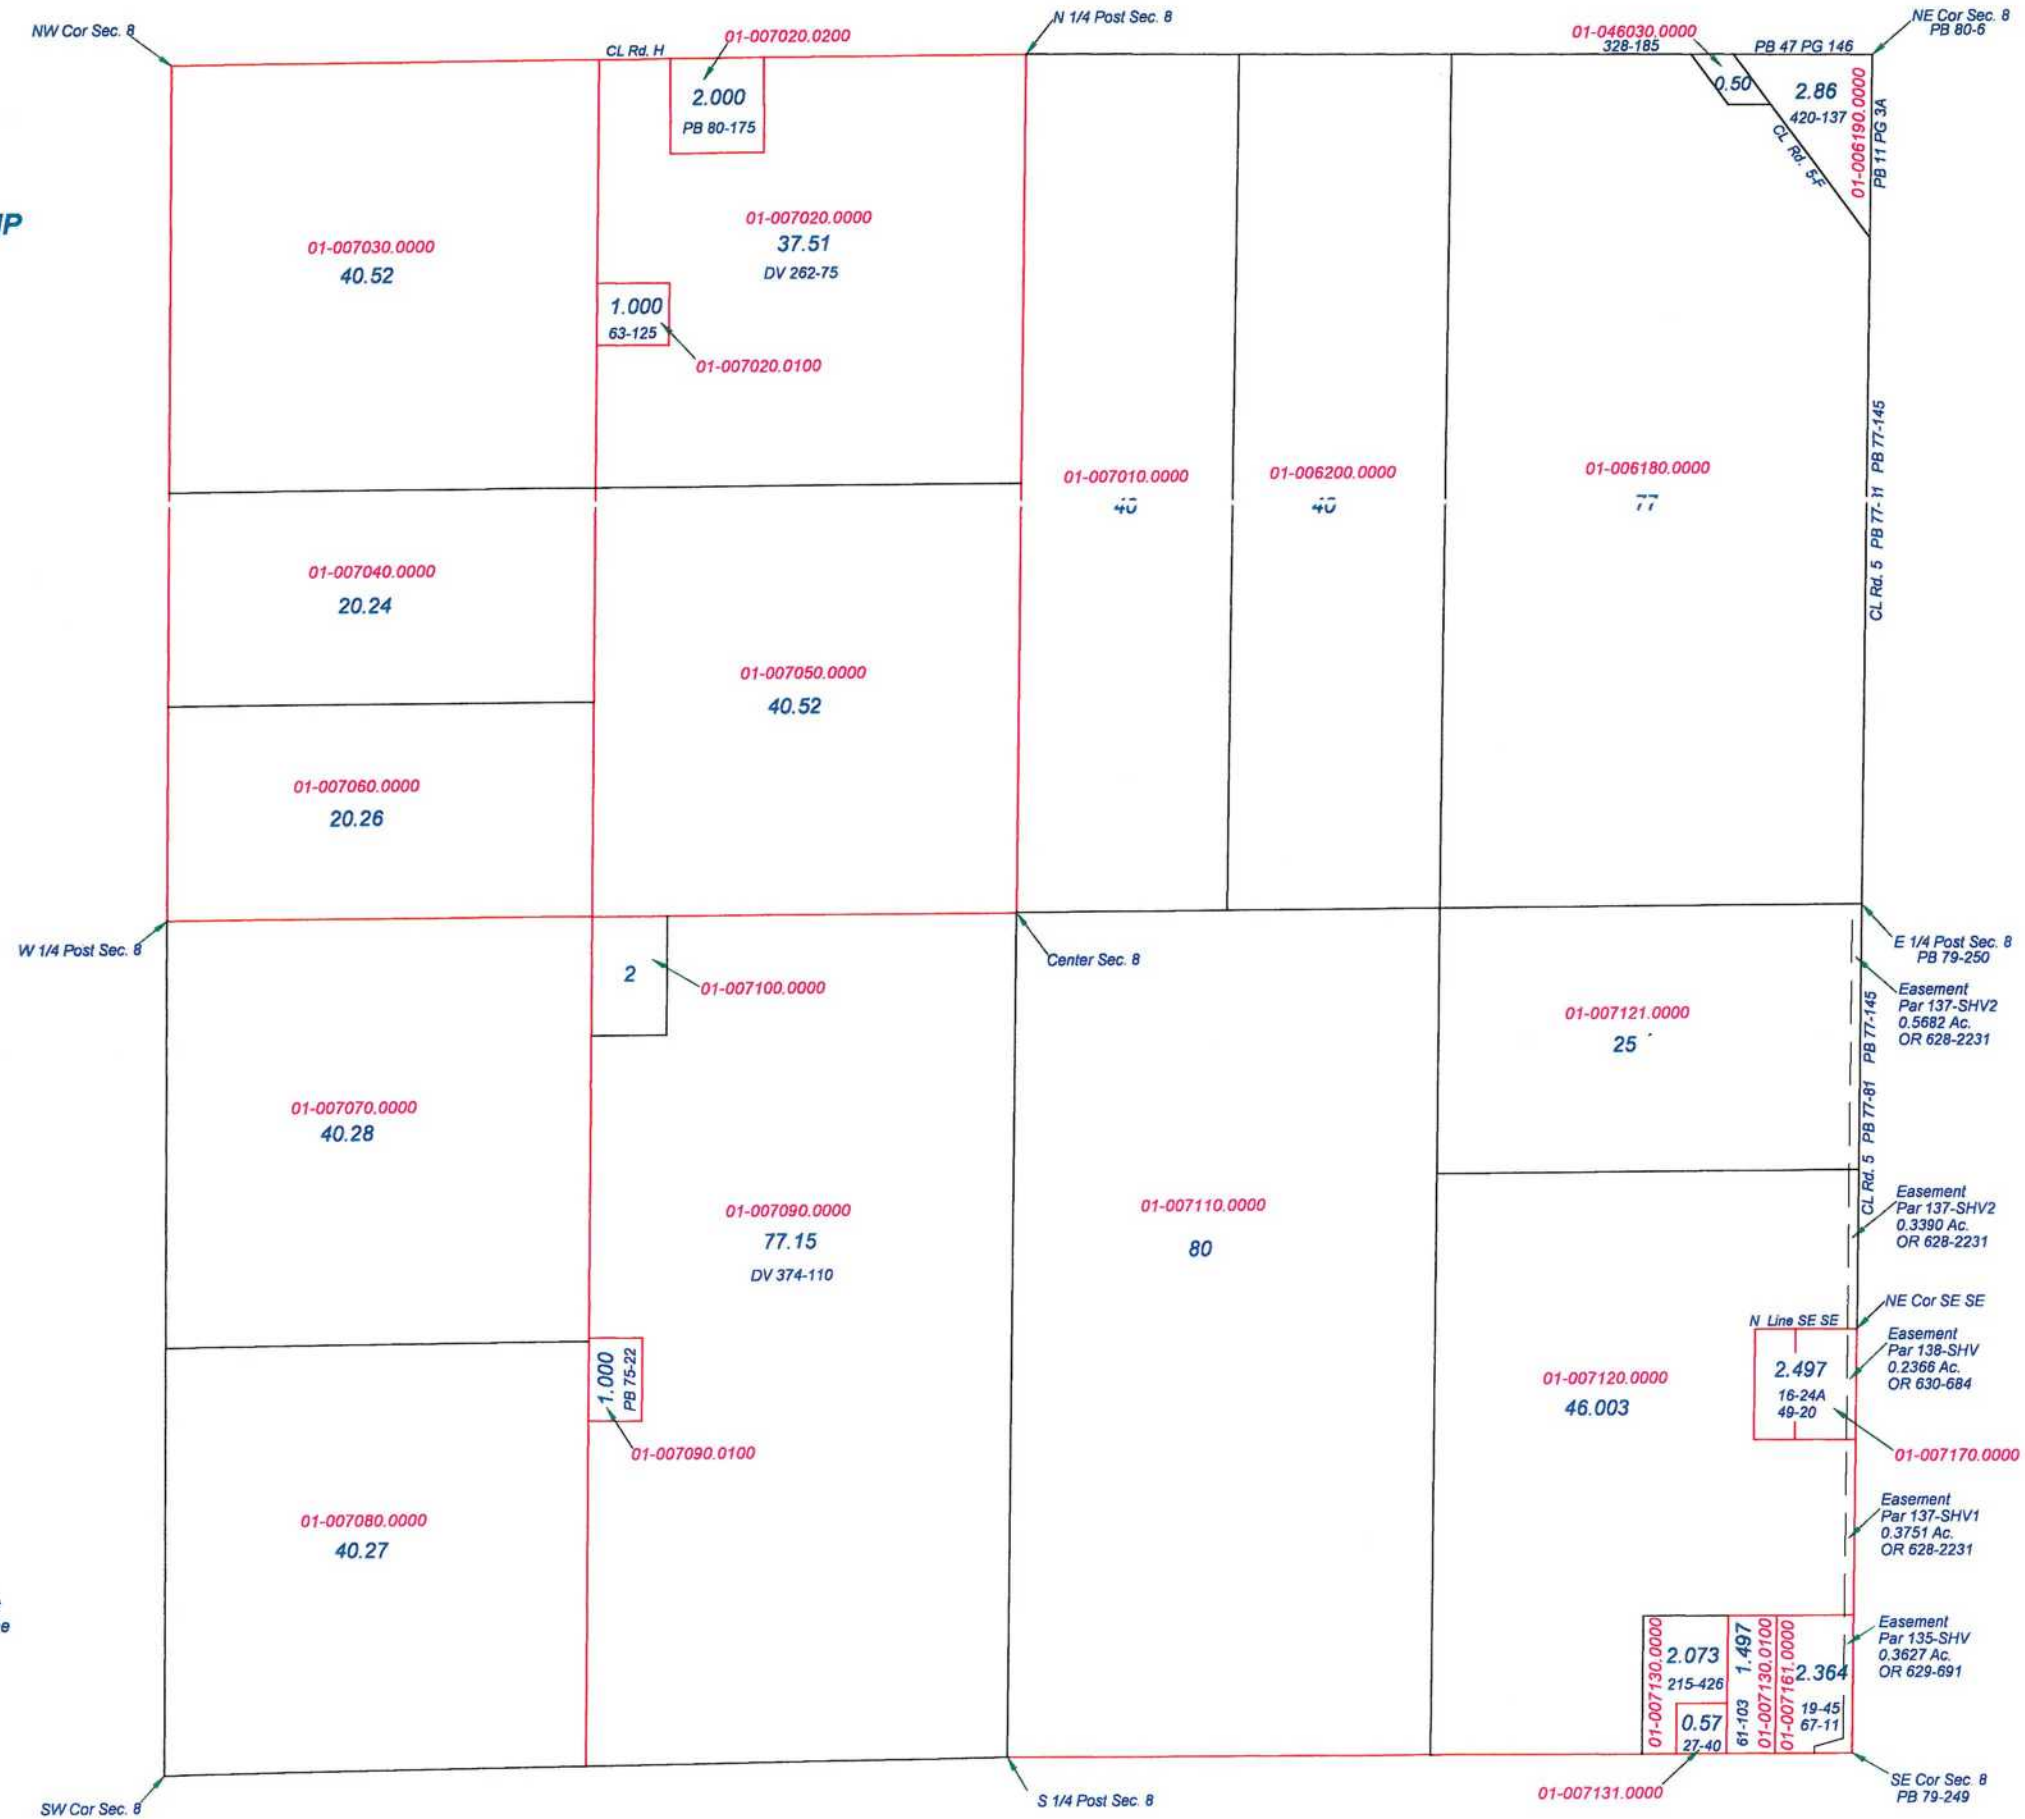

BLANCHARD TOWNSHIP
T1N R8E
SECTION 8

This is a worksheet and is for location purposes only and cannot be guaranteed for accuracy. For more exact information, please CHECK deeds and plats on file in the Putnam County Recorders Office, Ottawa, Ohio.

Revised 2012