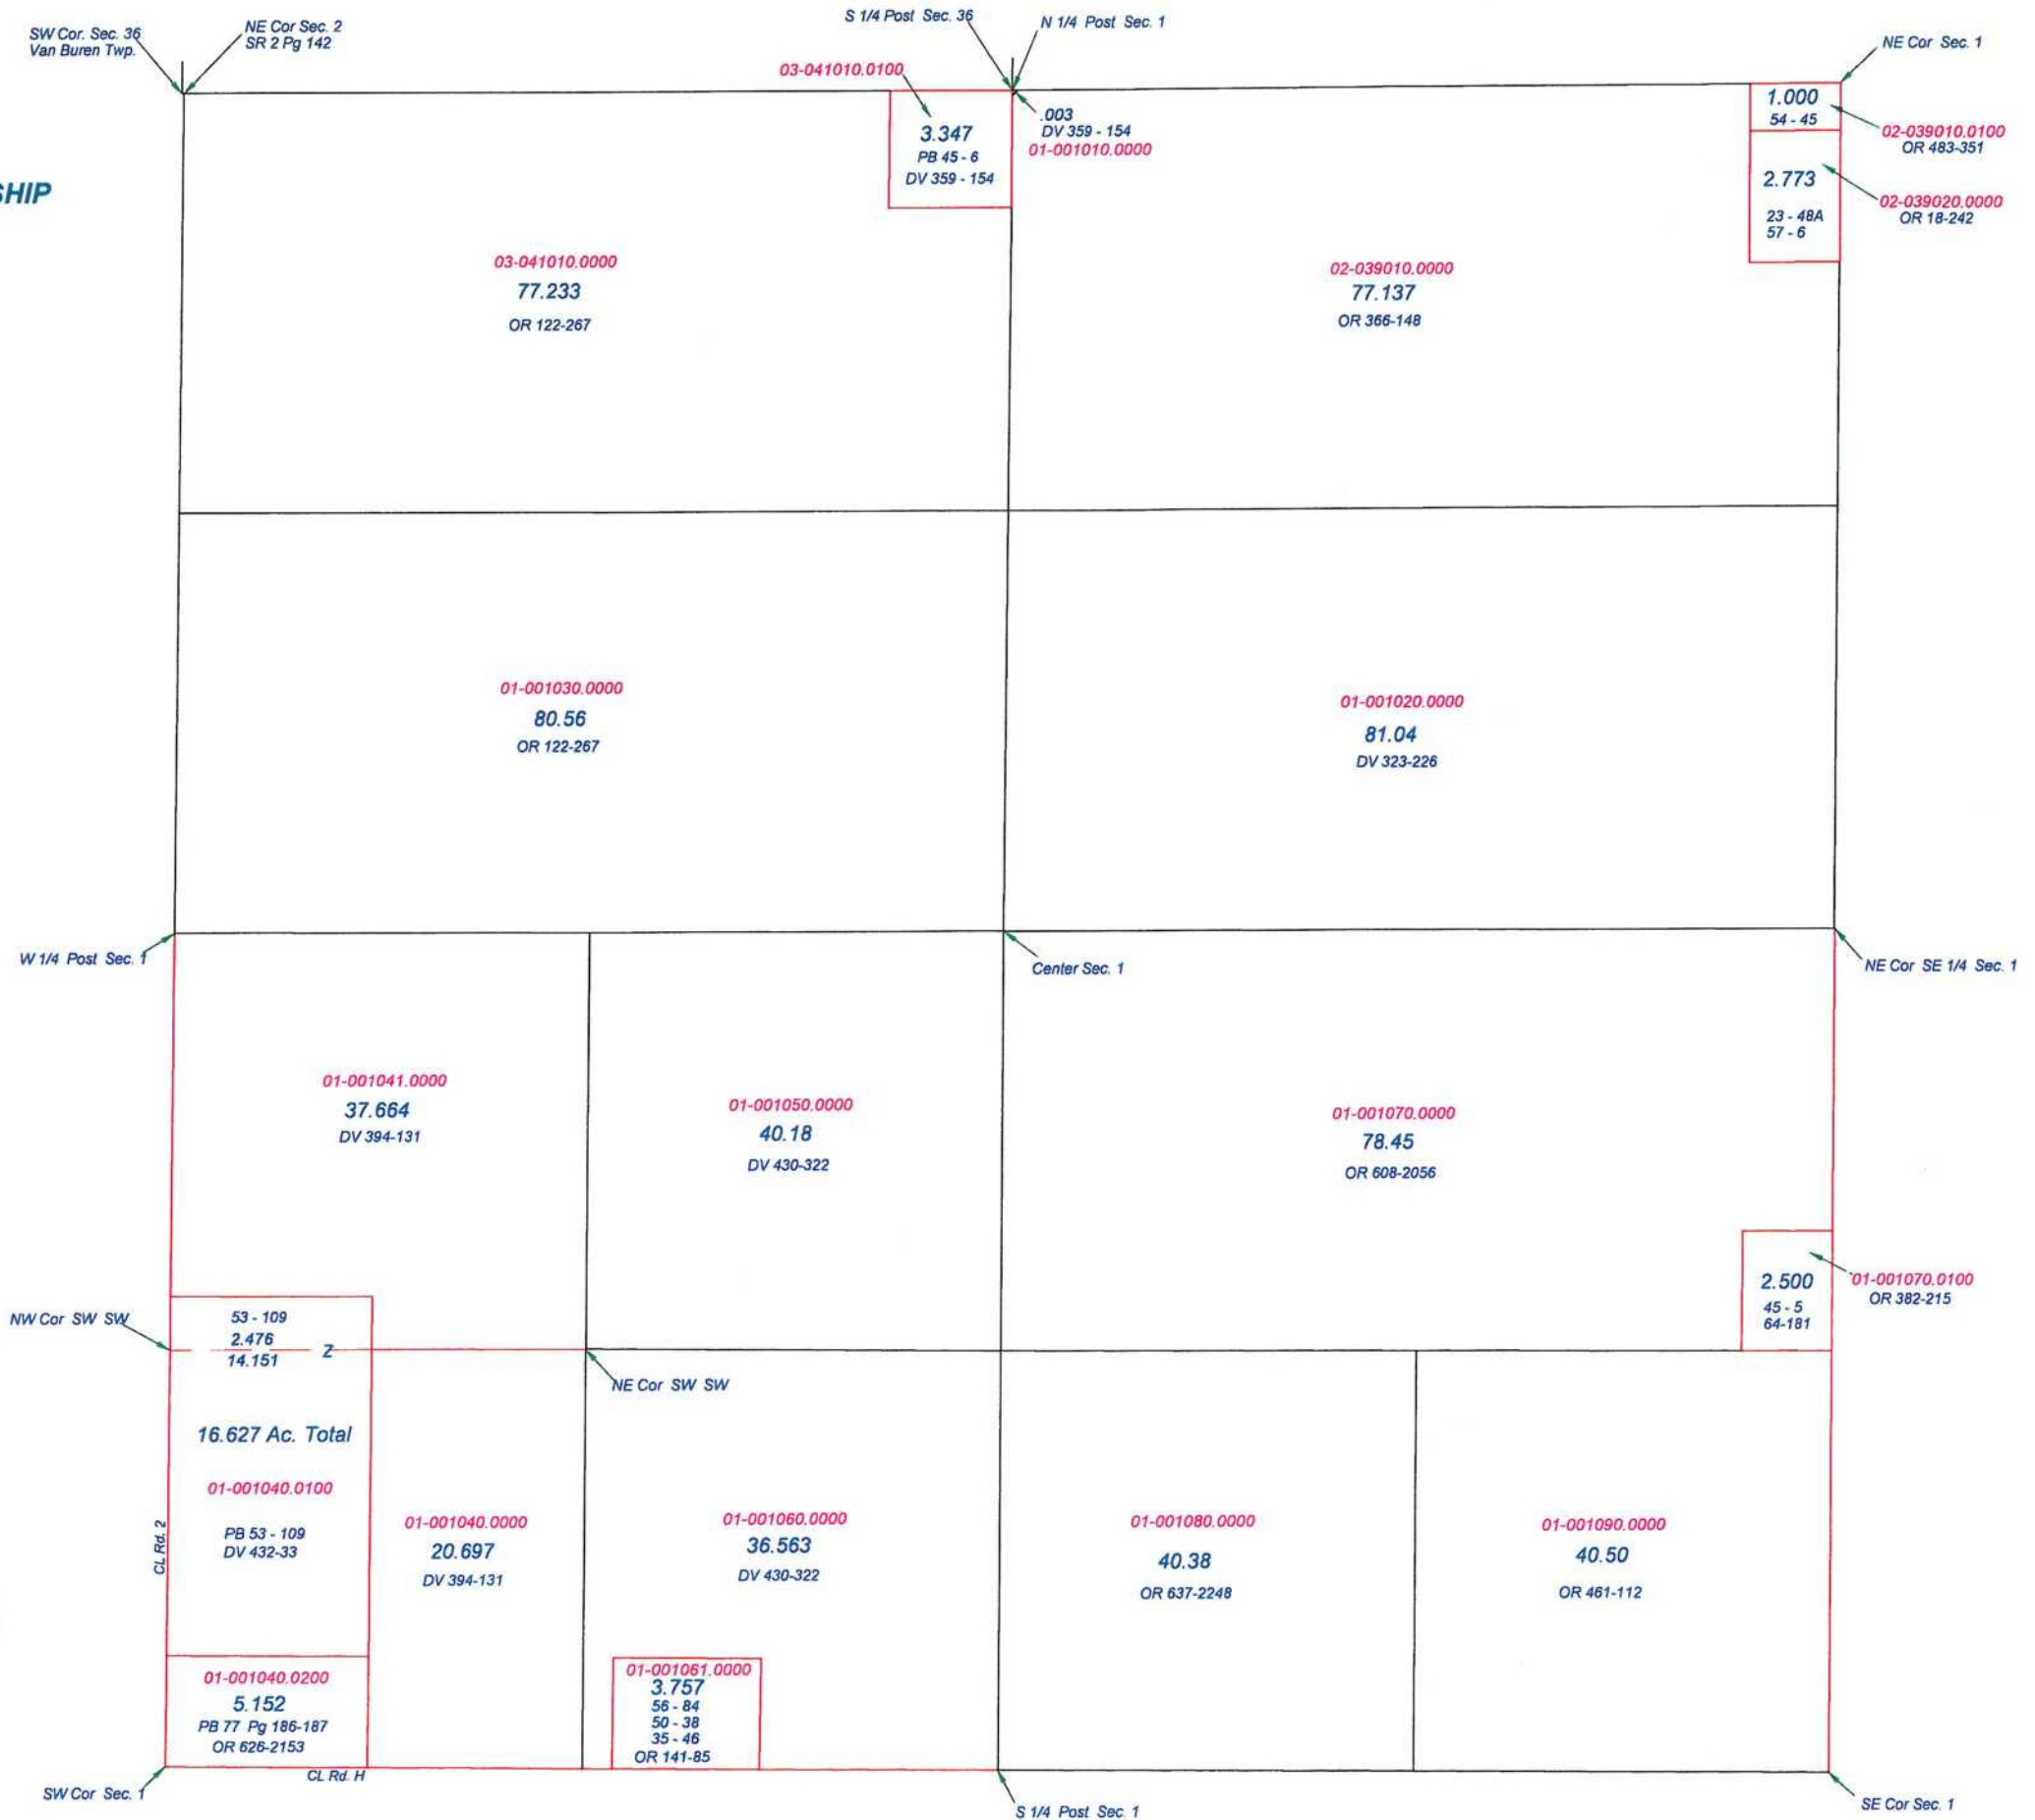

BLANCHARD TOWNSHIP
T1N R8E
SECTION 1

This is a worksheet and is for location purposes only and cannot be guaranteed for accuracy. For more exact information, please CHECK deeds and plats on file in the Putnam County Recorders Office, Ottawa, Ohio.

Revised 2014

BLANCHARD TOWNSHIP
T 1 N R 8 E
SECTION 2

This is a worksheet and is for location purposes only and cannot be guaranteed for accuracy. For more exact information, please CHECK deeds and plats on file in the Putnam County Recorders Office, Ottawa, Ohio.

Revised 2015

BLANCHARD TOWNSHIP
T1N R8E
SECTION 3

This is a worksheet and is for location purposes only and cannot be guaranteed for accuracy. For more exact information, please CHECK deeds and plats on file in the Putnam County Recorders Office, Ottawa, Ohio.

Revised 2014

BLANCHARD TOWNSHIP
T1N R8E
SECTION 4

This is a worksheet and is for location purposes only and cannot be guaranteed for accuracy. For more exact information, please CHECK deeds and plats on file in the Putnam County Recorders Office, Ottawa, Ohio.