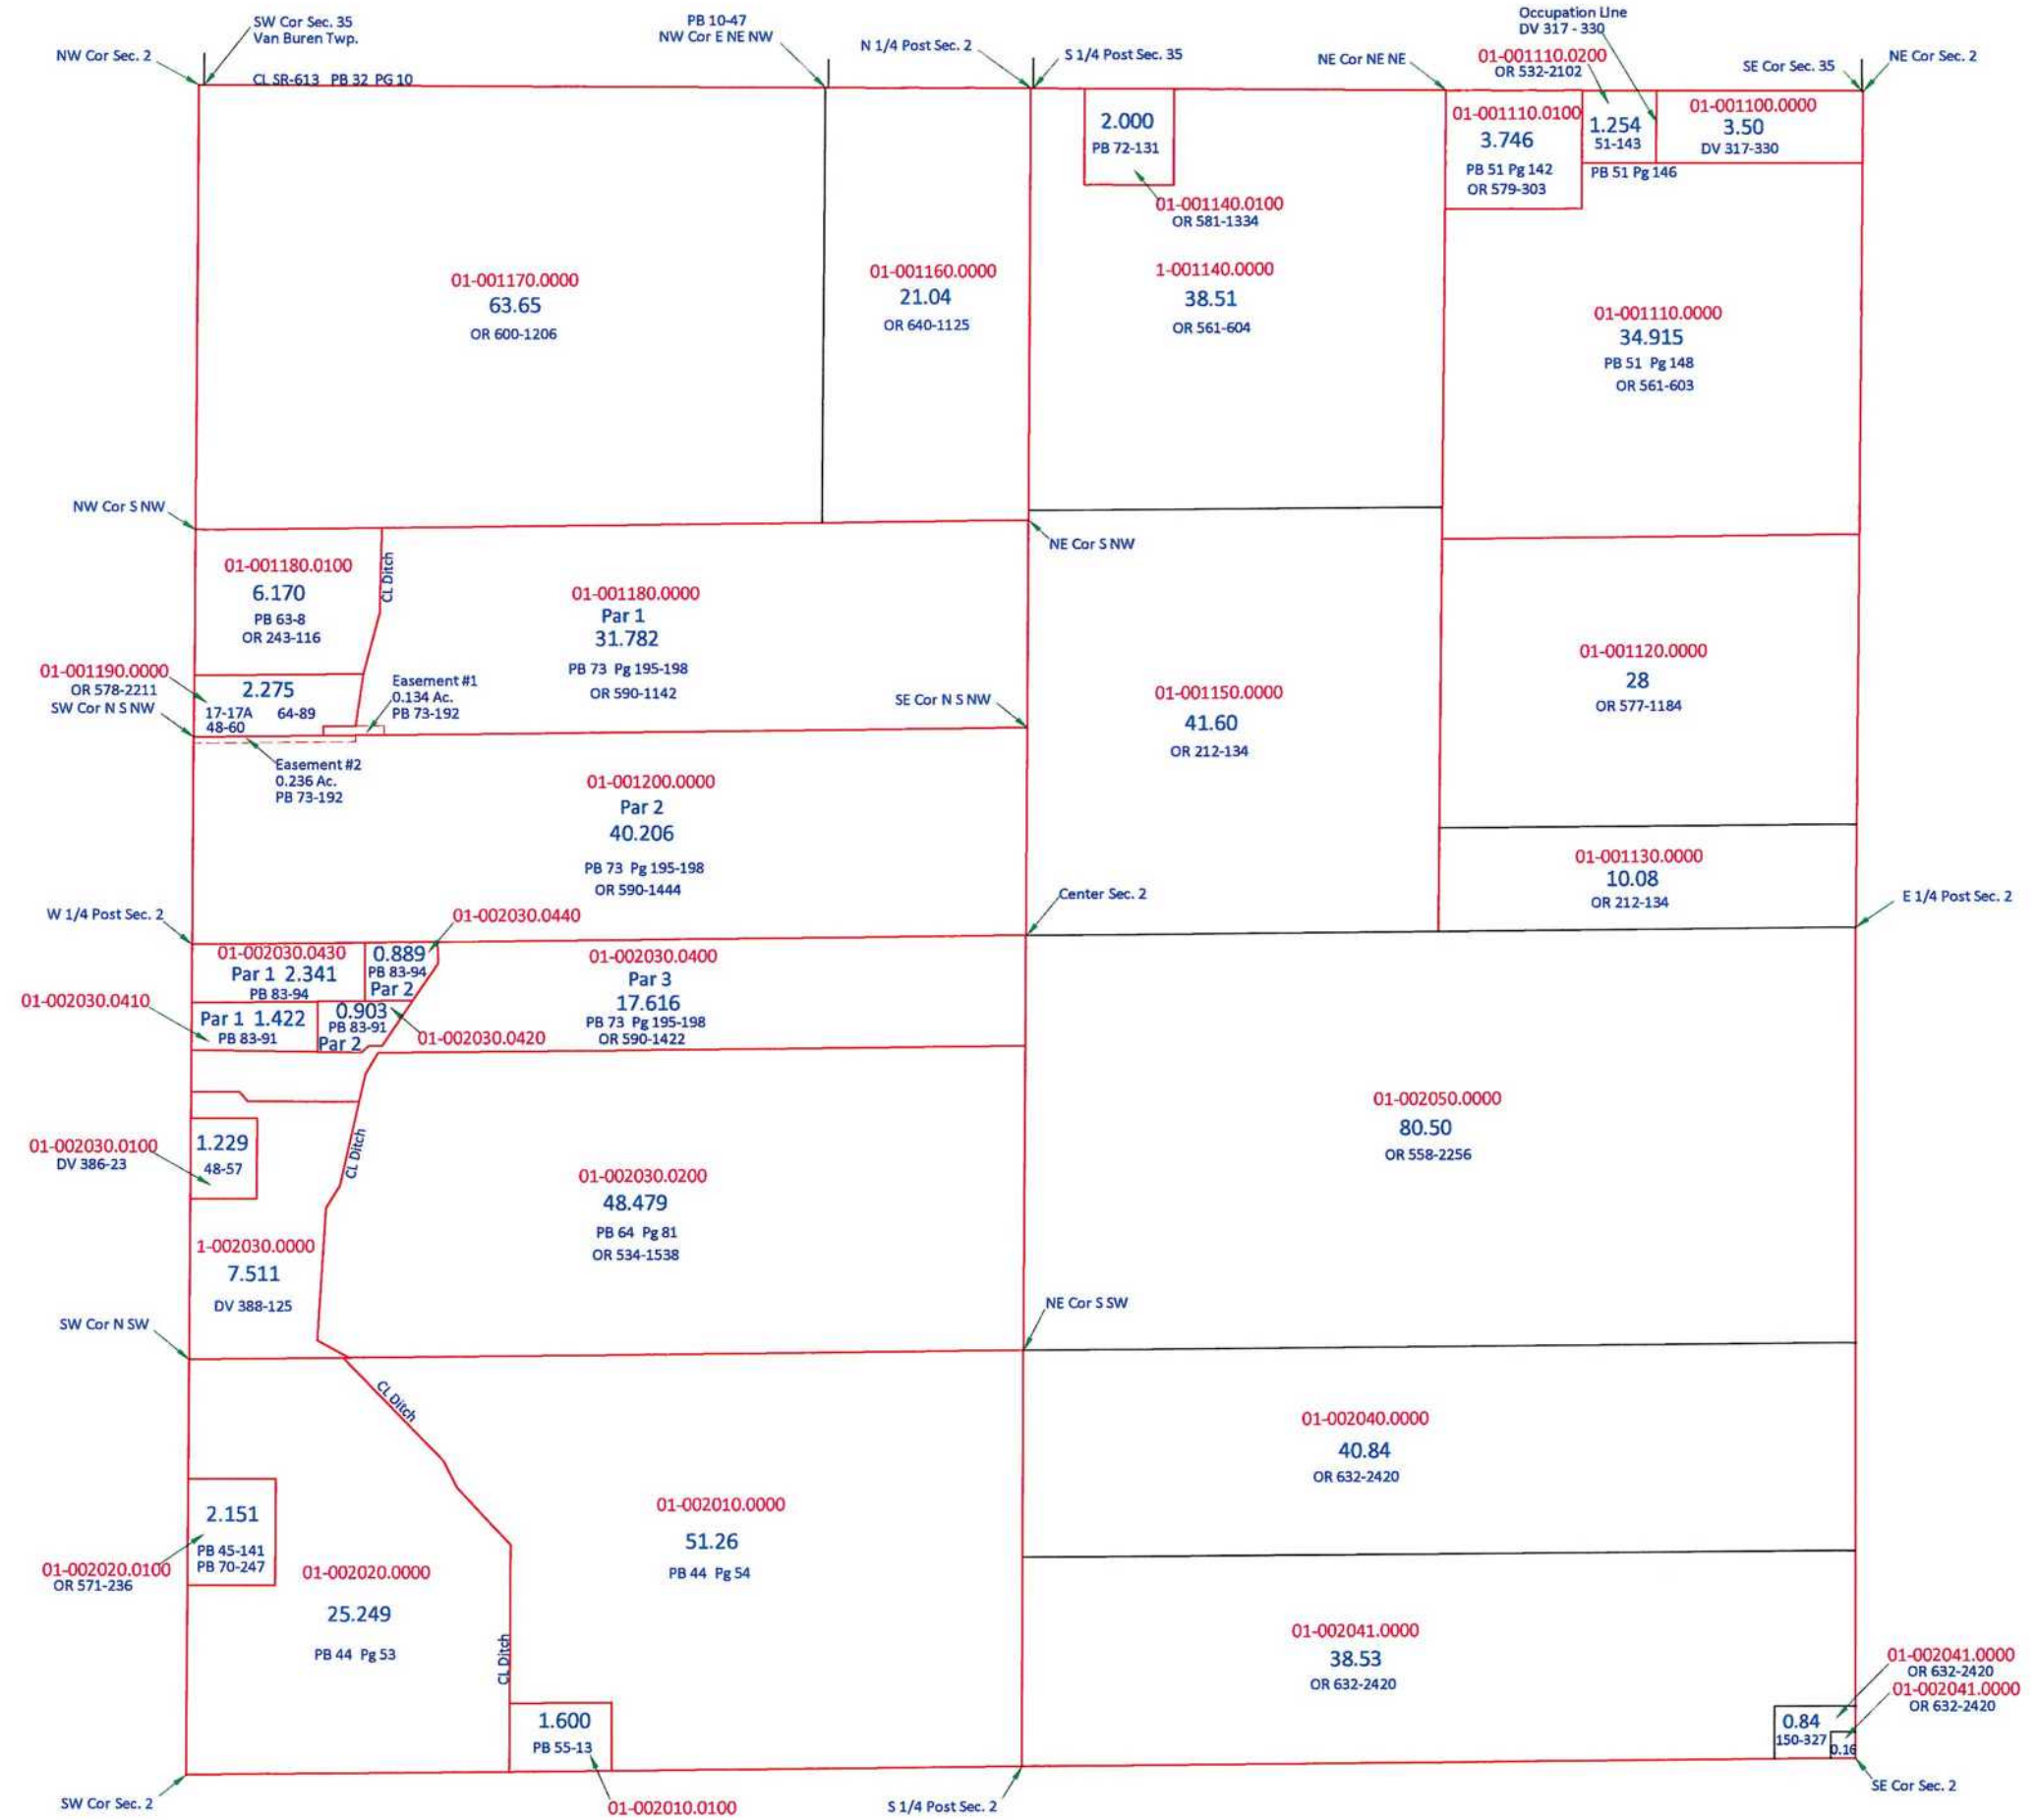

BLANCHARD TOWNSHIP
T1N R8E
SECTION 1

This is a worksheet and is for location purposes only and cannot be guaranteed for accuracy. For more exact information, please CHECK deeds and plats on file in the Putnam County Recorders Office, Ottawa, Ohio.

Revised 2014

BLANCHARD TOWNSHIP
T 1 N R 8 E
SECTION 2

This is a worksheet and is for location purposes only and cannot be guaranteed for accuracy. For more exact information, please CHECK deeds and plats on file in the Putnam County Recorders Office, Ottawa, Ohio.

Revised 2015

BLANCHARD TOWNSHIP
T1N R8E
SECTION 3

This is a worksheet and is for location purposes only and cannot be guaranteed for accuracy. For more exact information, please CHECK deeds and plats on file in the Putnam County Recorders Office, Ottawa, Ohio.

Revised 2014

BLANCHARD TOWNSHIP
T1N R8E
SECTION 4

This is a worksheet and is for location purposes only and cannot be guaranteed for accuracy. For more exact information, please CHECK deeds and plats on file in the Putnam County Recorders Office, Ottawa, Ohio.