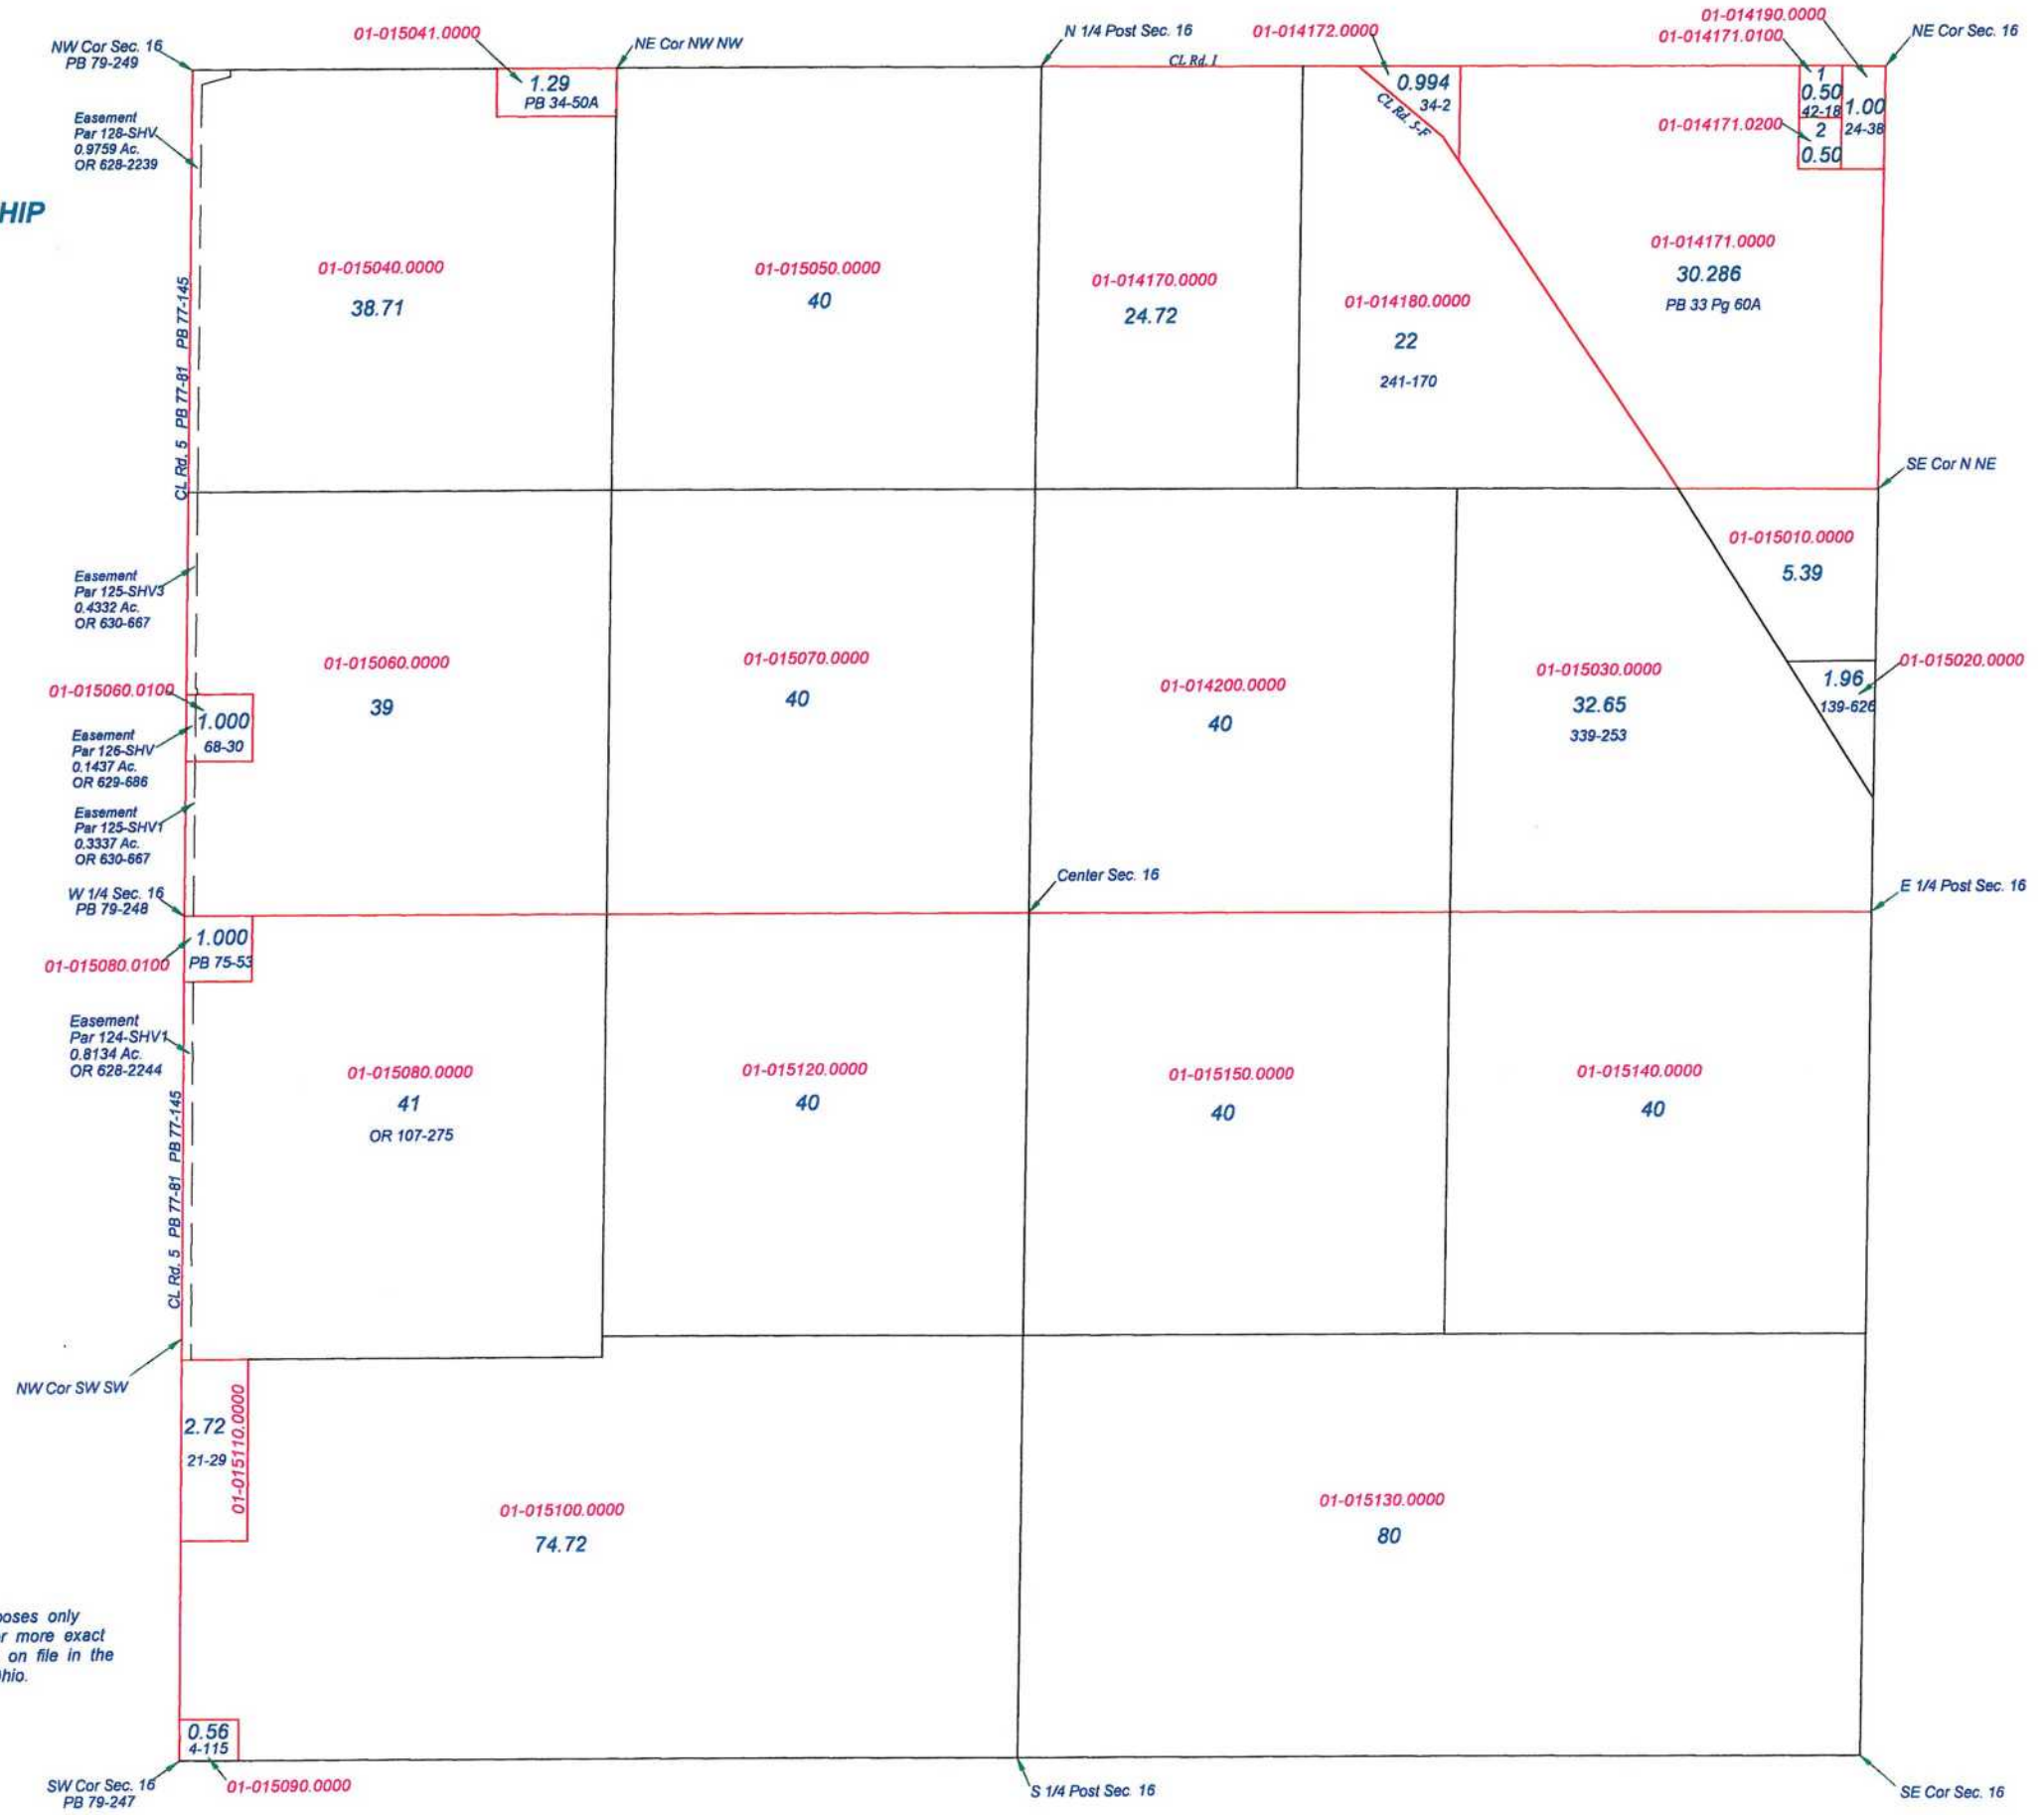

BLANCHARD TOWNSHIP

T1N R8E
SECTION 16

This is a worksheet and is for location purposes only and cannot be guaranteed for accuracy. For more exact information, please CHECK deeds and plats on file in the Putnam County Recorders Office, Ottawa, Ohio.

Revised 2014