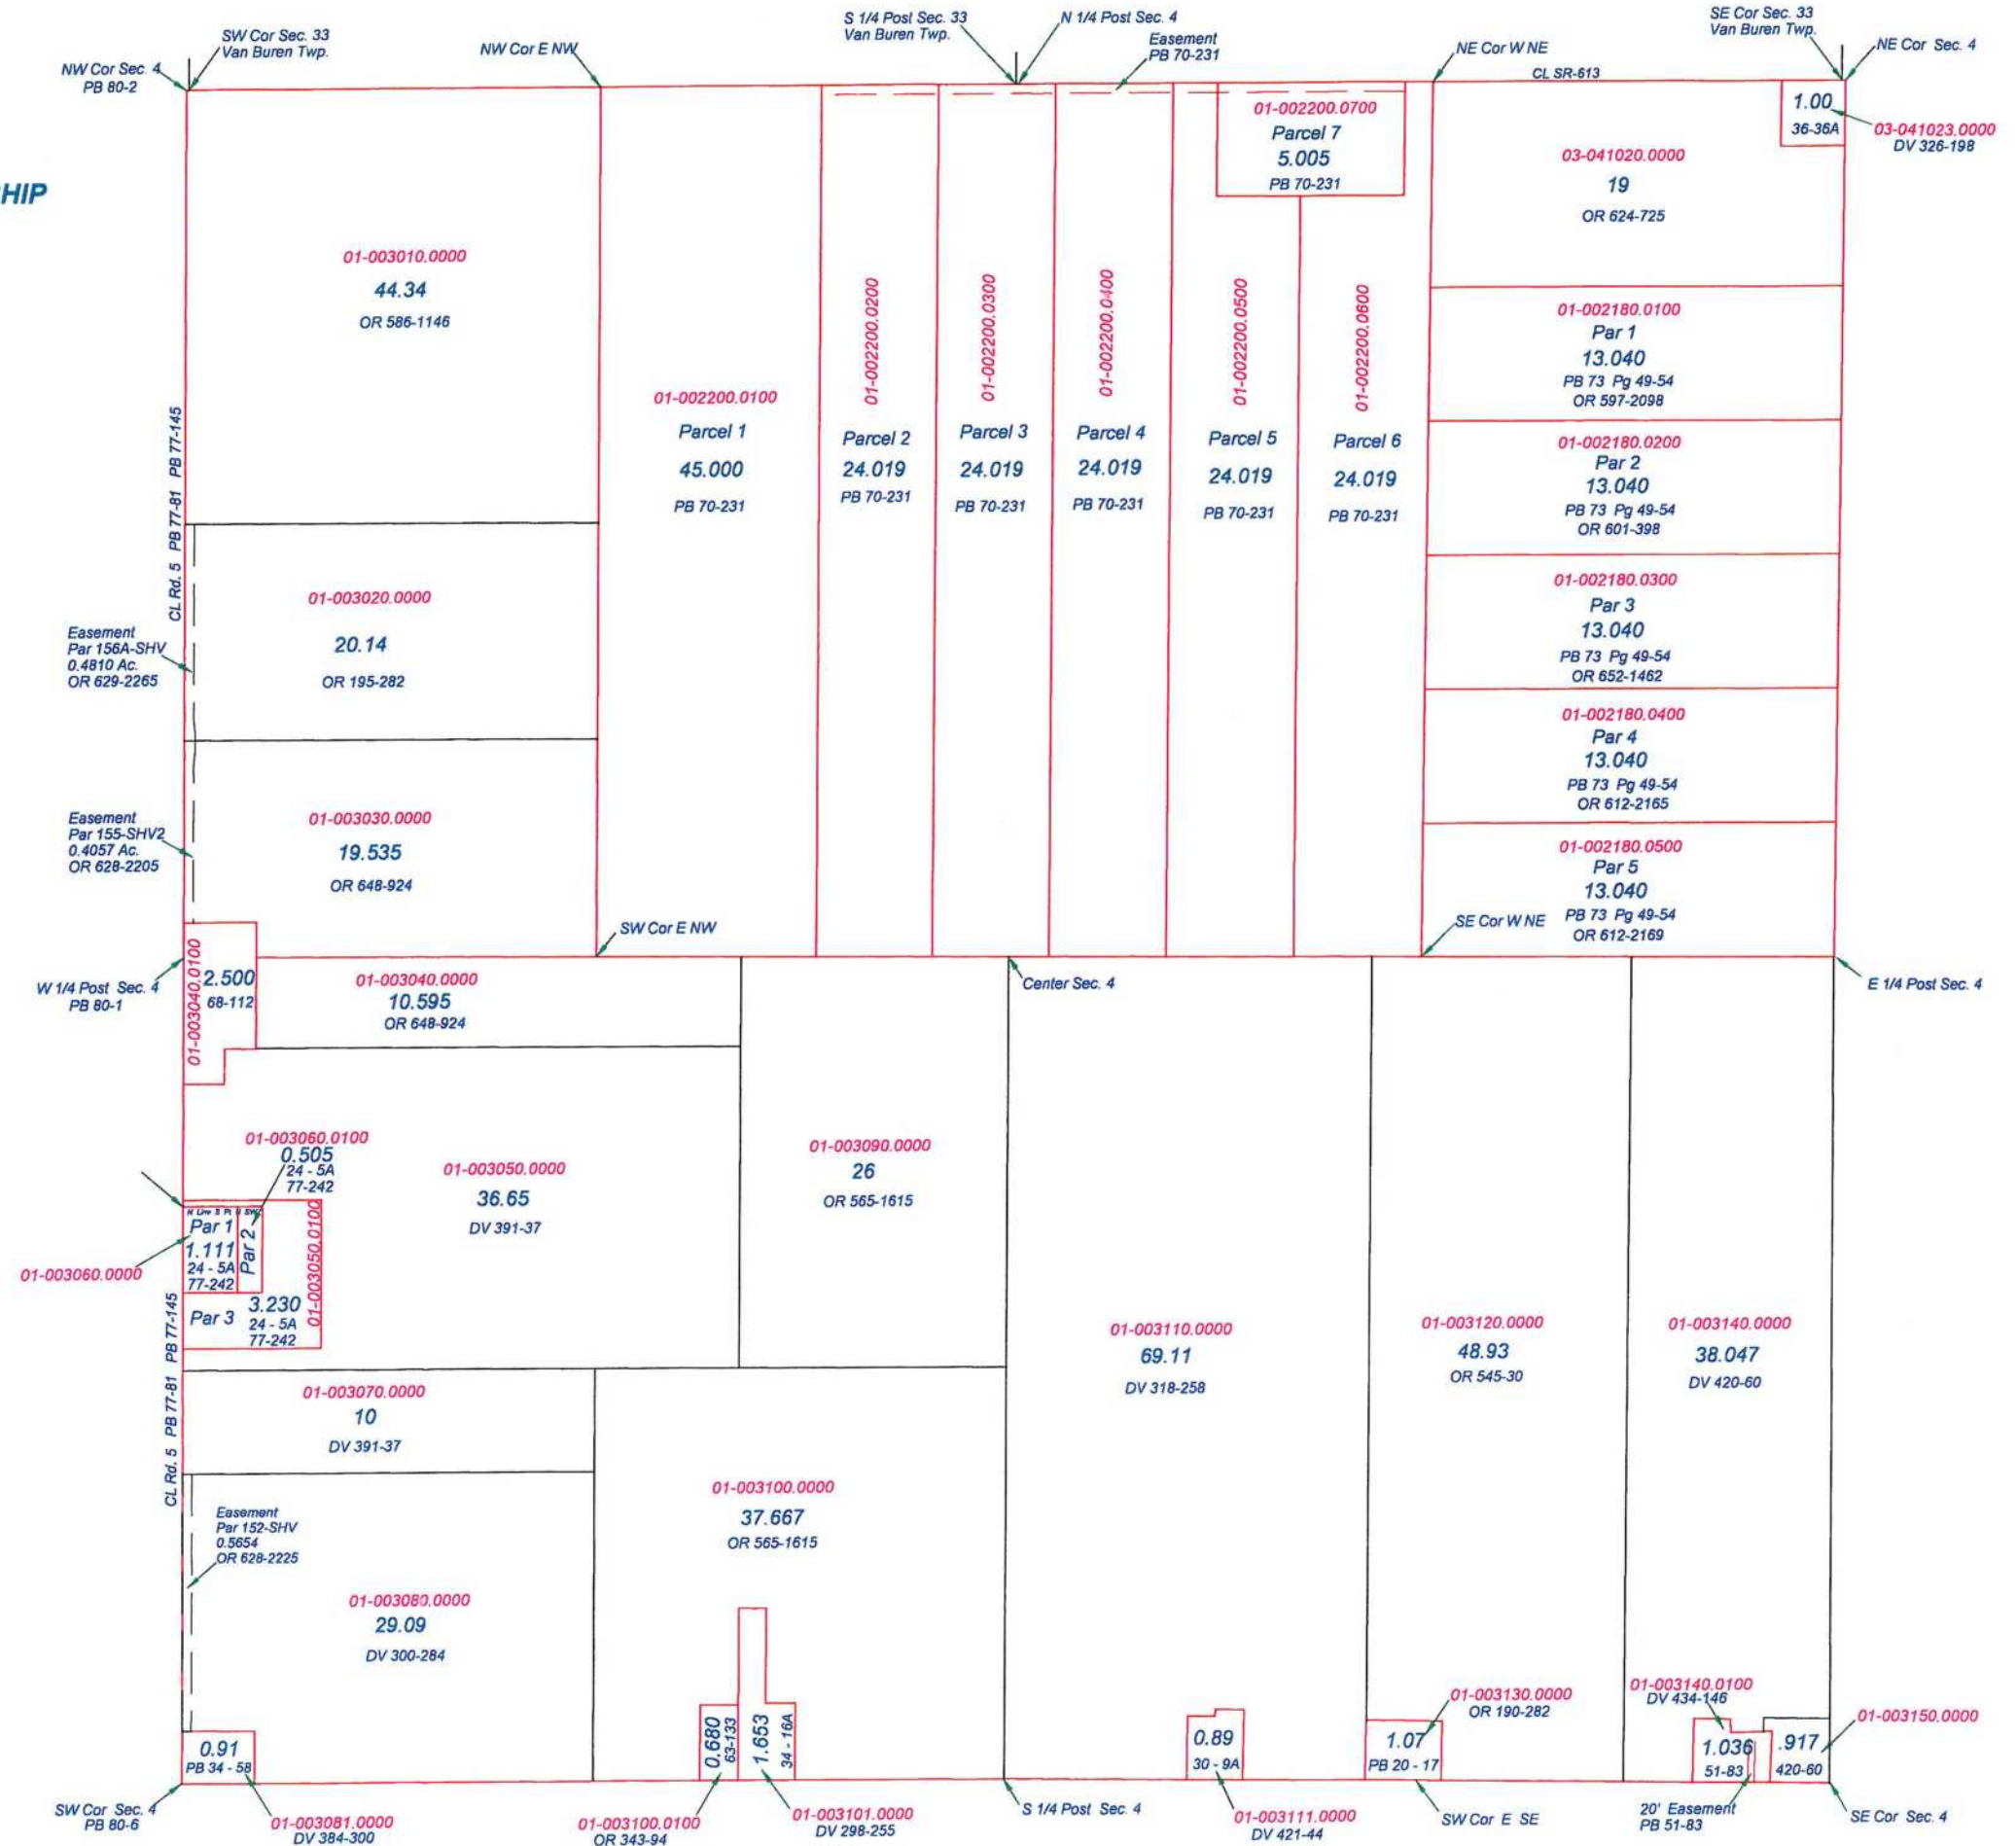

Revised 2014

BLANCHARD TOWNSHIP
T 1 N R 8 E
SECTION 2

This is a worksheet and is for location purposes only and cannot be guaranteed for accuracy. For more exact information, please CHECK deeds and plats on file in the Putnam County Recorders Office, Ottawa, Ohio.

Revised 2015

BLANCHARD TOWNSHIP
T1N R8E
SECTION 3

This is a worksheet and is for location purposes only and cannot be guaranteed for accuracy. For more exact information, please CHECK deeds and plats on file in the Putnam County Recorders Office, Ottawa, Ohio.

Revised 2014

BLANCHARD TOWNSHIP
T1N R8E
SECTION 4

This is a worksheet and is for location purposes only and cannot be guaranteed for accuracy. For more exact information, please CHECK deeds and plats on file in the Putnam County Recorders Office, Ottawa, Ohio.