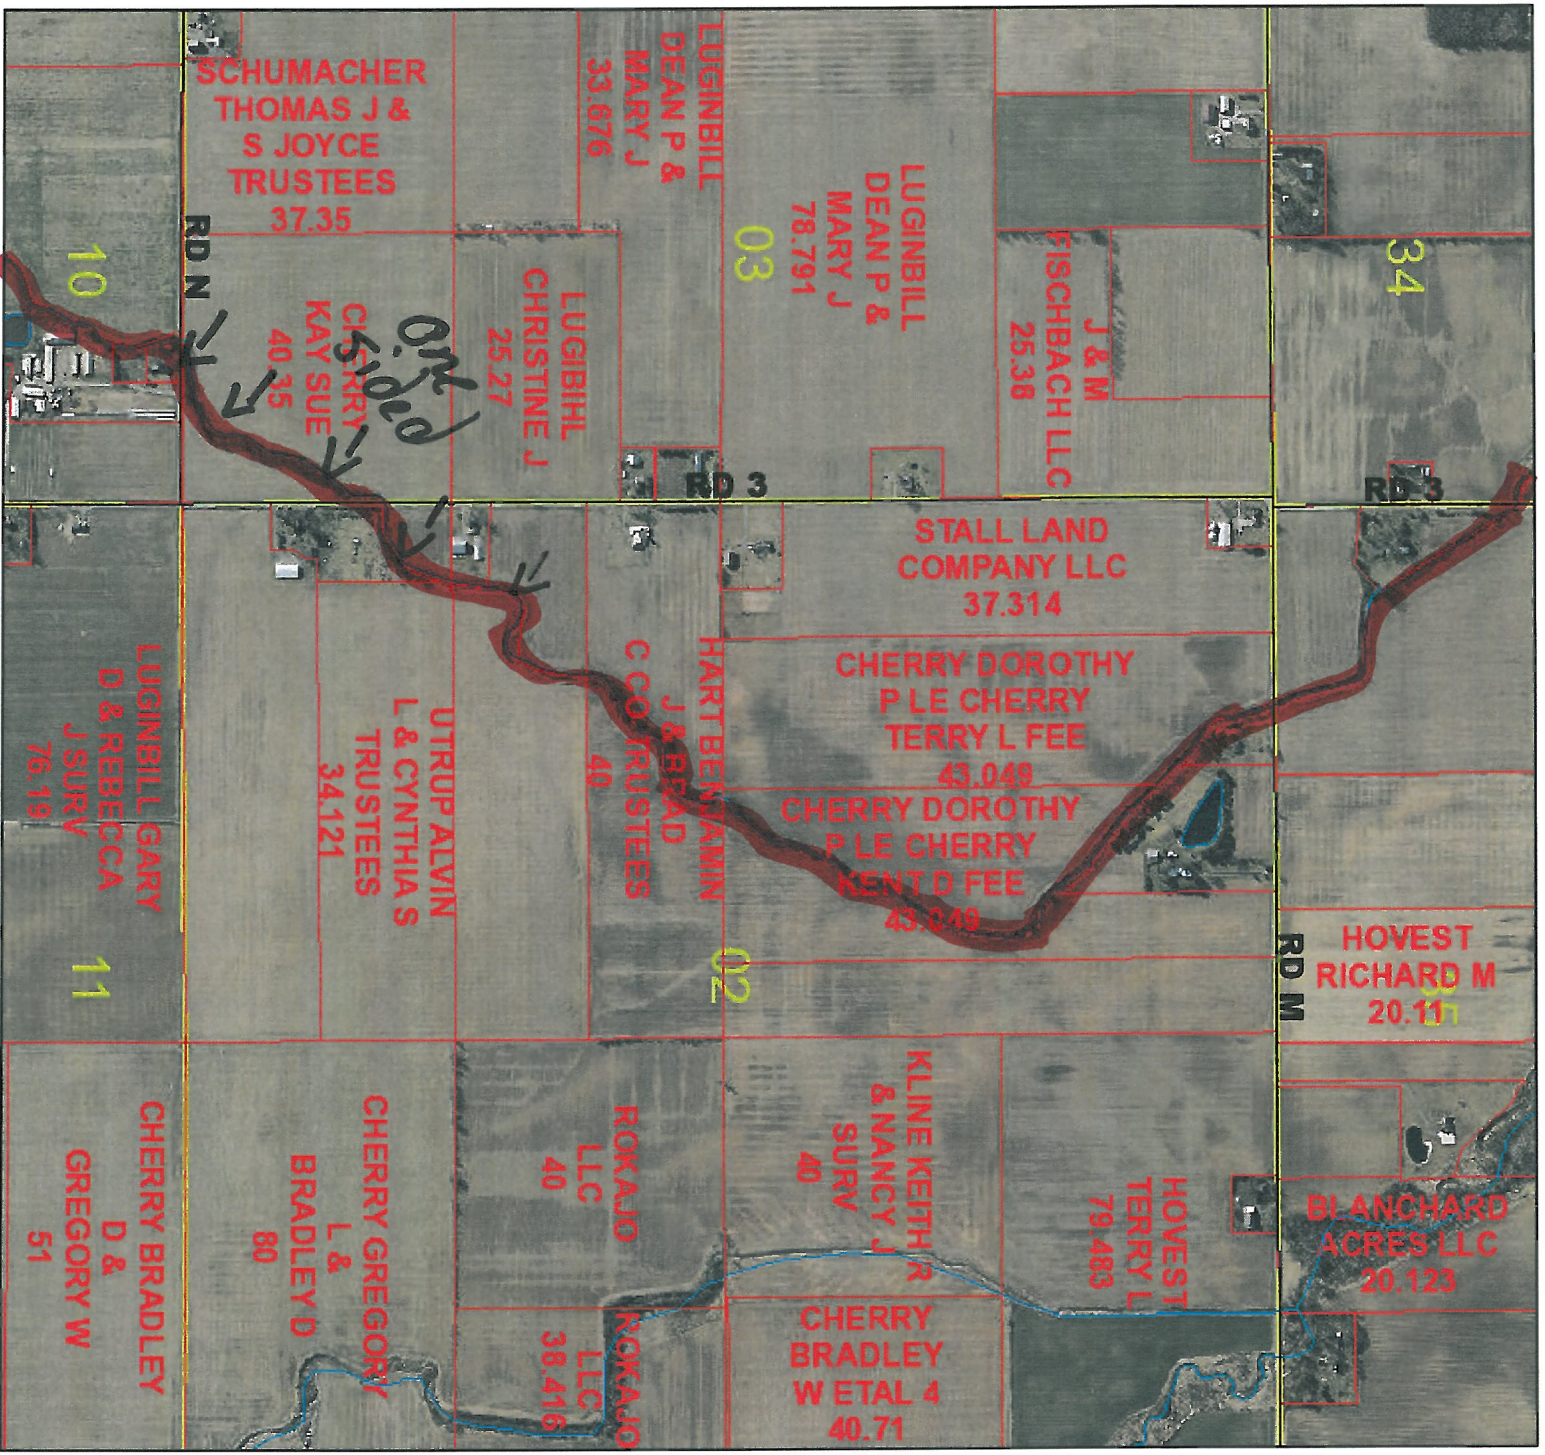

Pleasant & Riley Twp

William Alt #657

3/17/2020, 8:44:48 AM

1:15,000

- Area
- Linear
- County Sections
- Roads
- M; P; R
- S
- U
- Parcels
- C; T

Dutch Run #840

1/2/2020, 3:34:30 PM

1:15,000

- Area
- Linear
- Roads
- M; P; R
- Parcels
- County Sections

1/2/2020, 3:35:30 PM

1:15,000

- Area
- Linear
- County Sections
- Roads
- C, T
- S
- M, P, R
- Parcels
- U

Dutch Run #840 Con't

1/2/2020, 3:36:20 PM

1/2/2020, 3:38:46 PM

- Area
- Linear
- County Sections
- Parcels

Dutch Run #840 Con't

1/2/2020, 3:40:24 PM

- Area
- Linear
- County Sections
- Roads
- C; T
- M; P; R
- Parcels

1:20,000

Dutch Run #840 Con't

1/6/2020, 9:35:10 AM

Roads

Parcels

C; T

Riley + Blanchard Twp

Dukes Run #901

1/3/2020, 9:33:38 AM

- Area
- Linear
- County Sections
- Roads
- C; T
- M; P; R
- Parcels

Snaveley Main #764