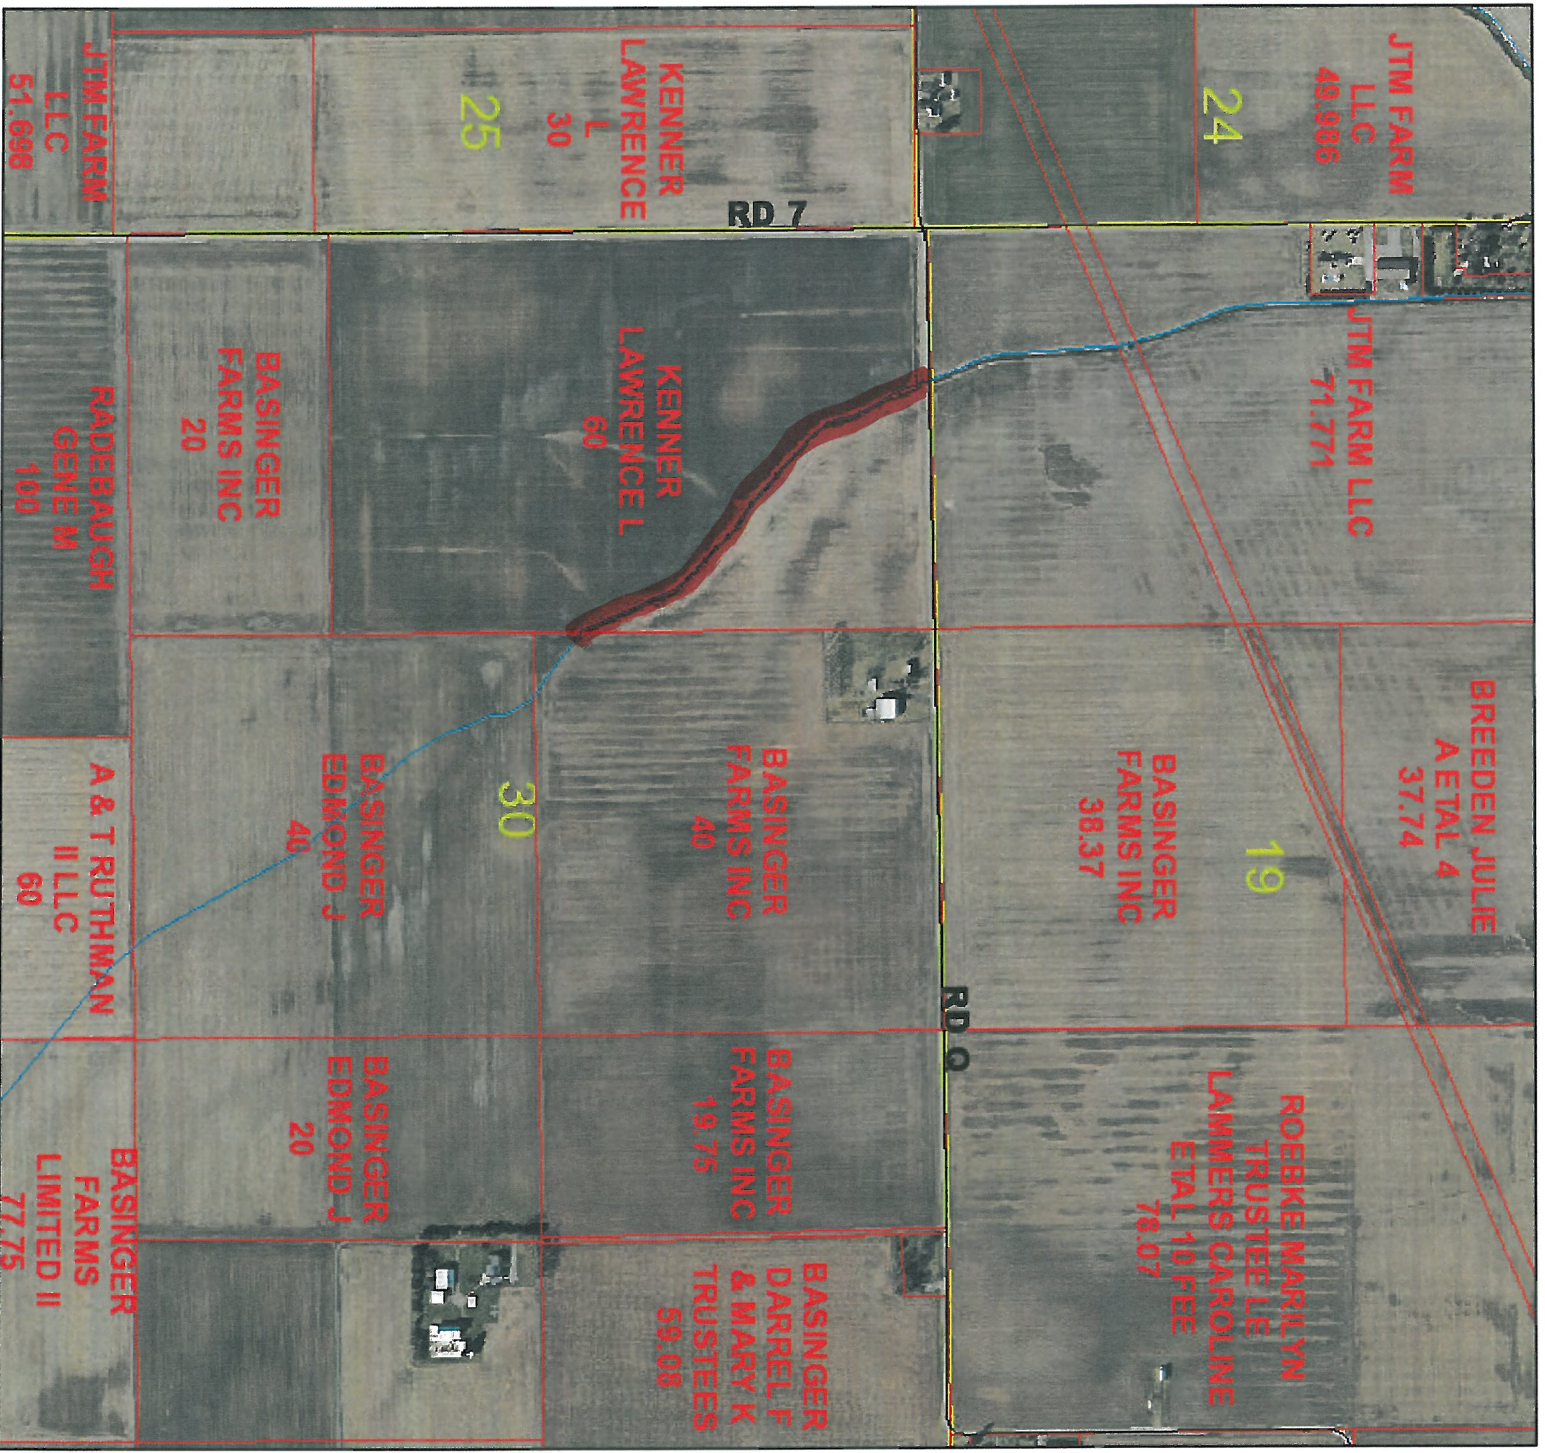

Basinger #713

1/6/2020, 9:43:49 AM

County Sections (Yellow square)

Parcels (Red square)

Hilty #955

1/6/2020, 9:54:49 AM

1:10,000

- Area
- Linear
- County Sections
- Roads
- C; T
- M; P; R
- Parcels

Basinger #900

1/6/2020, 9:55:57 AM

- Area
- Linear
- Parcels
- Roads
- C; T
- M; P; R
- U
- County Sections

Amstutz #763

1/6/2020, 9:50:40 AM

1:10,000

- Area
- Linear
- County Sections
- Roads
- M, P, R
- Parcels