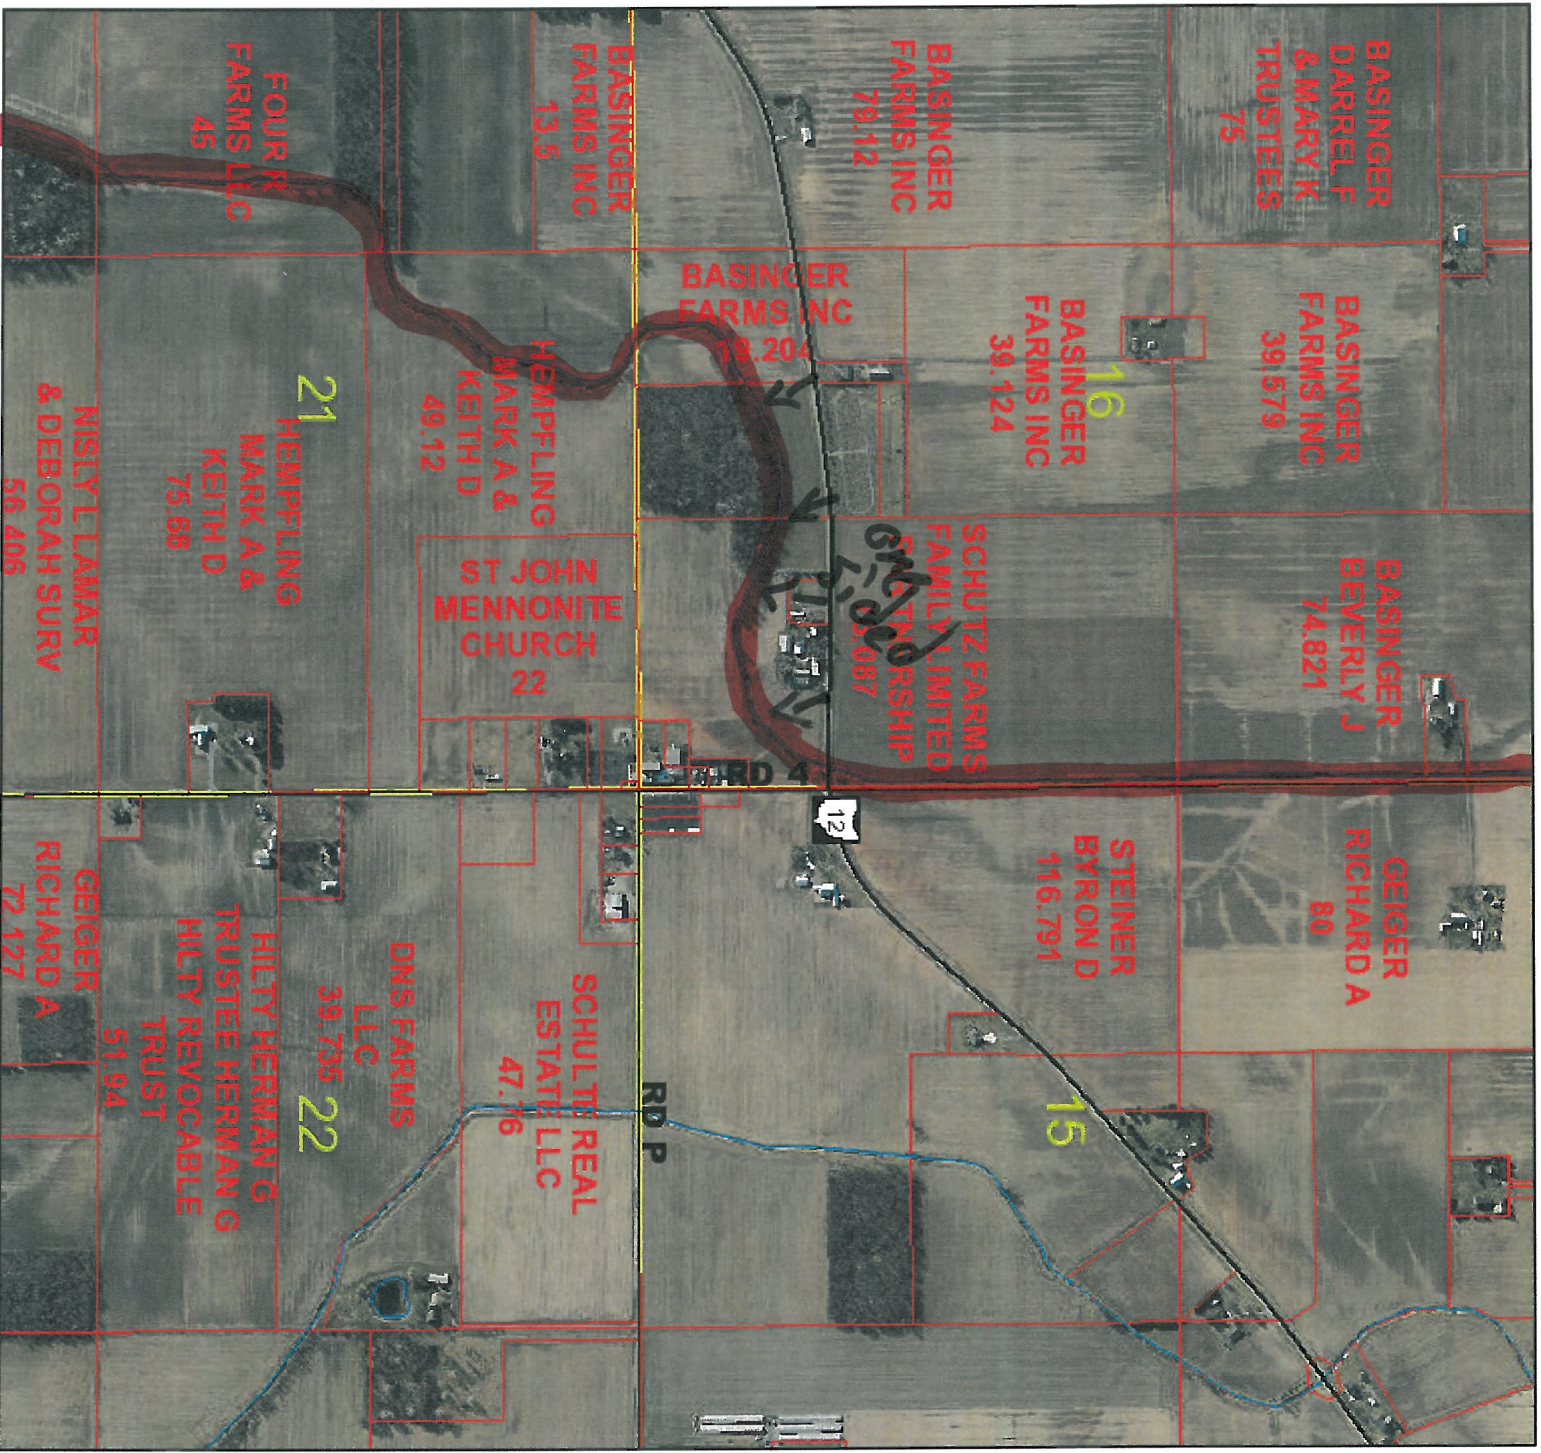

Pleasant & Riley Twp

William Alt #657

3/17/2020, 8:44:48 AM

1:15,000

- Area
- Linear
- County Sections
- Roads
- M; P; R
- S
- U
- Parcels
- C; T

Dutch Run #840

1/2/2020, 3:34:30 PM

1:15,000

- Area
- Linear
- Roads
- M; P; R
- Parcels
- County Sections

1/2/2020, 3:35:30 PM

1:15,000

- Area
- Linear
- County Sections
- Roads
- C, T
- S
- M, P, R
- Parcels
- U

Dutch Run #840 Con't

1/2/2020, 3:36:20 PM

- Area
- Linear
- Parcels
- Roads
- C, T
- M, P, R
- U
- County Sections

Dutch Run #840 Con't

1/2/2020, 3:37:43 PM

1:15,000

- Area
- Linear
- County Sections
- Roads
- C; T
- M; P; R
- Parcels
- S
- U

Dutch Run #840 Con't

1/2/2020, 3:38:46 PM

- Area
- Linear
- County Sections
- Parcels

Dutch Run #840 Con't

1/2/2020, 3:40:24 PM

- Area
- Linear
- County Sections
- Roads
- C; T
- M; P; R
- Parcels

1:20,000

Dutch Run #840 Con't

1/6/2020, 9:35:10 AM