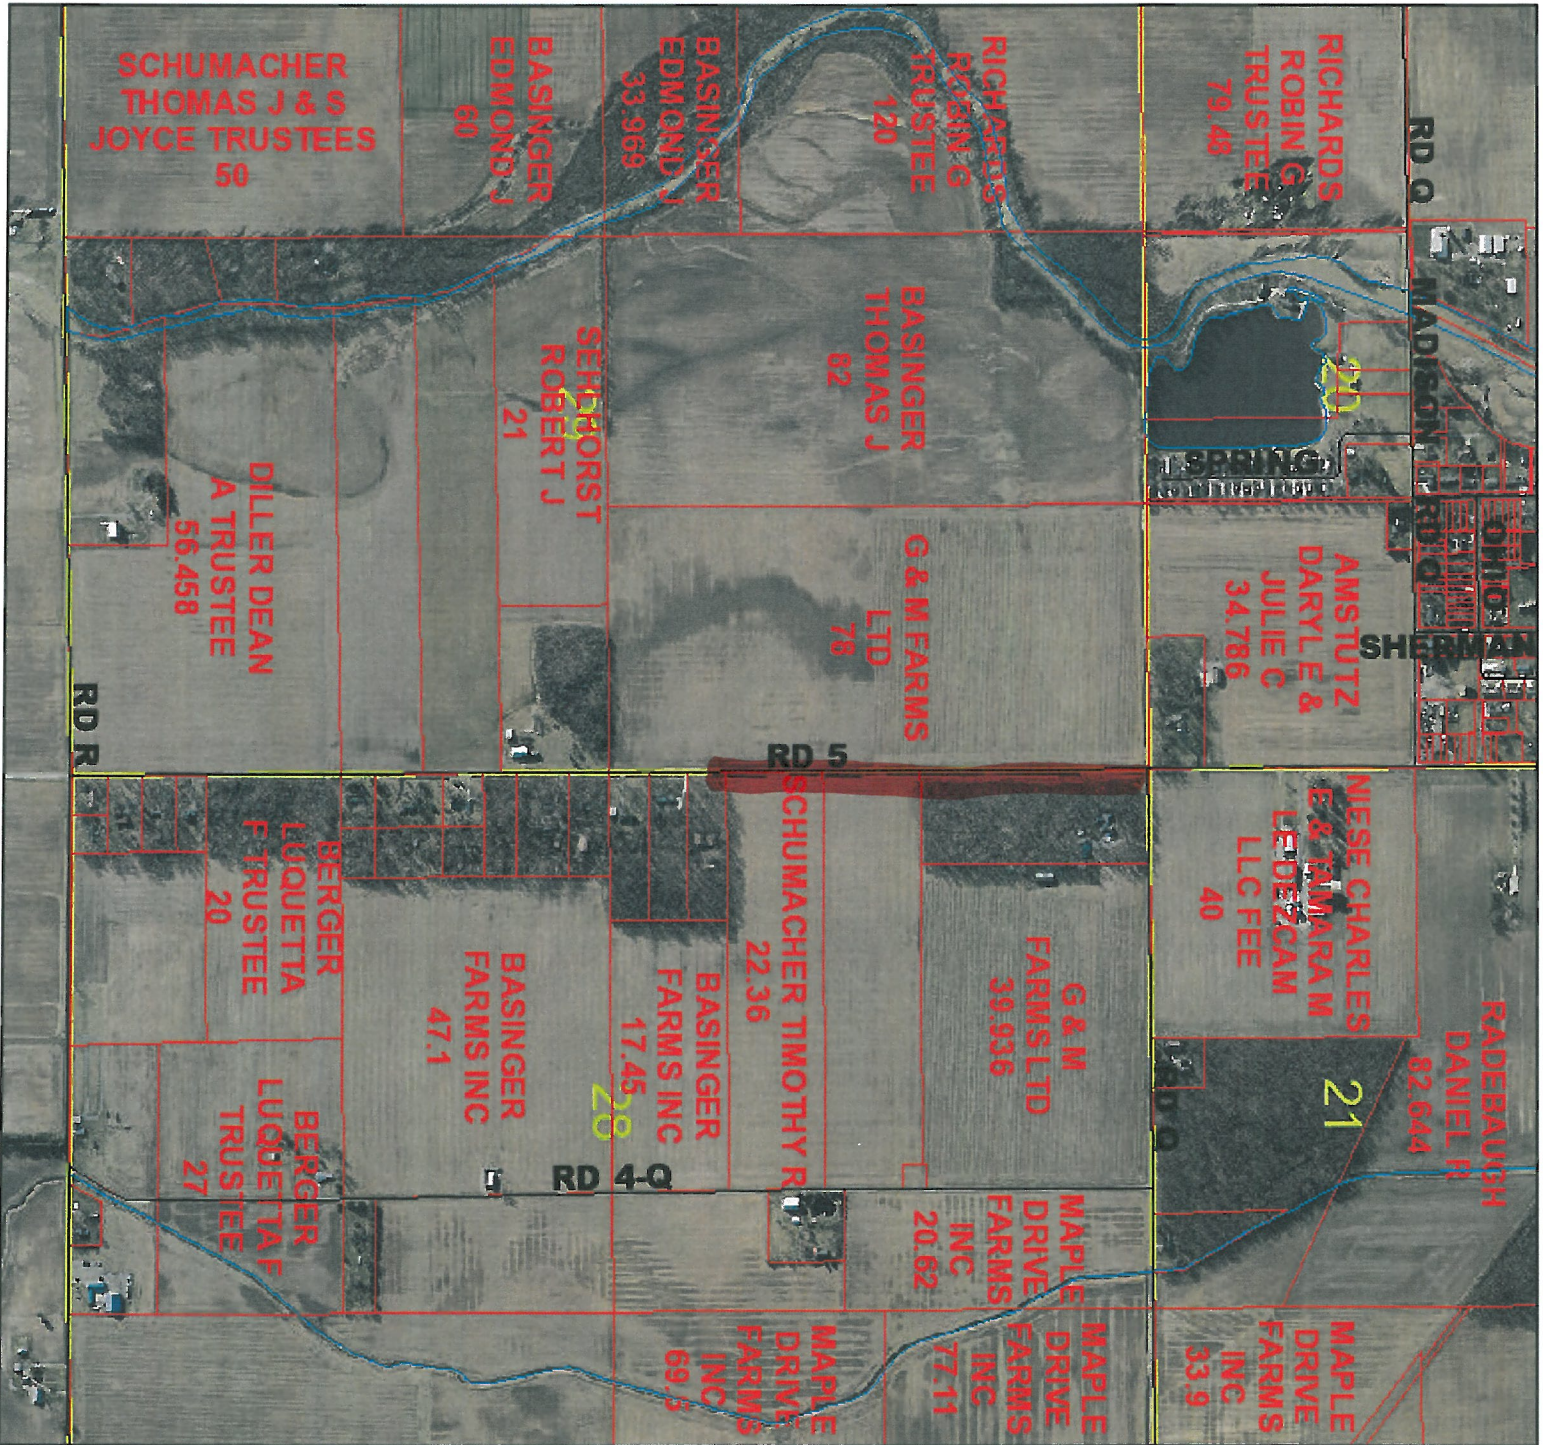

Amstutz #848