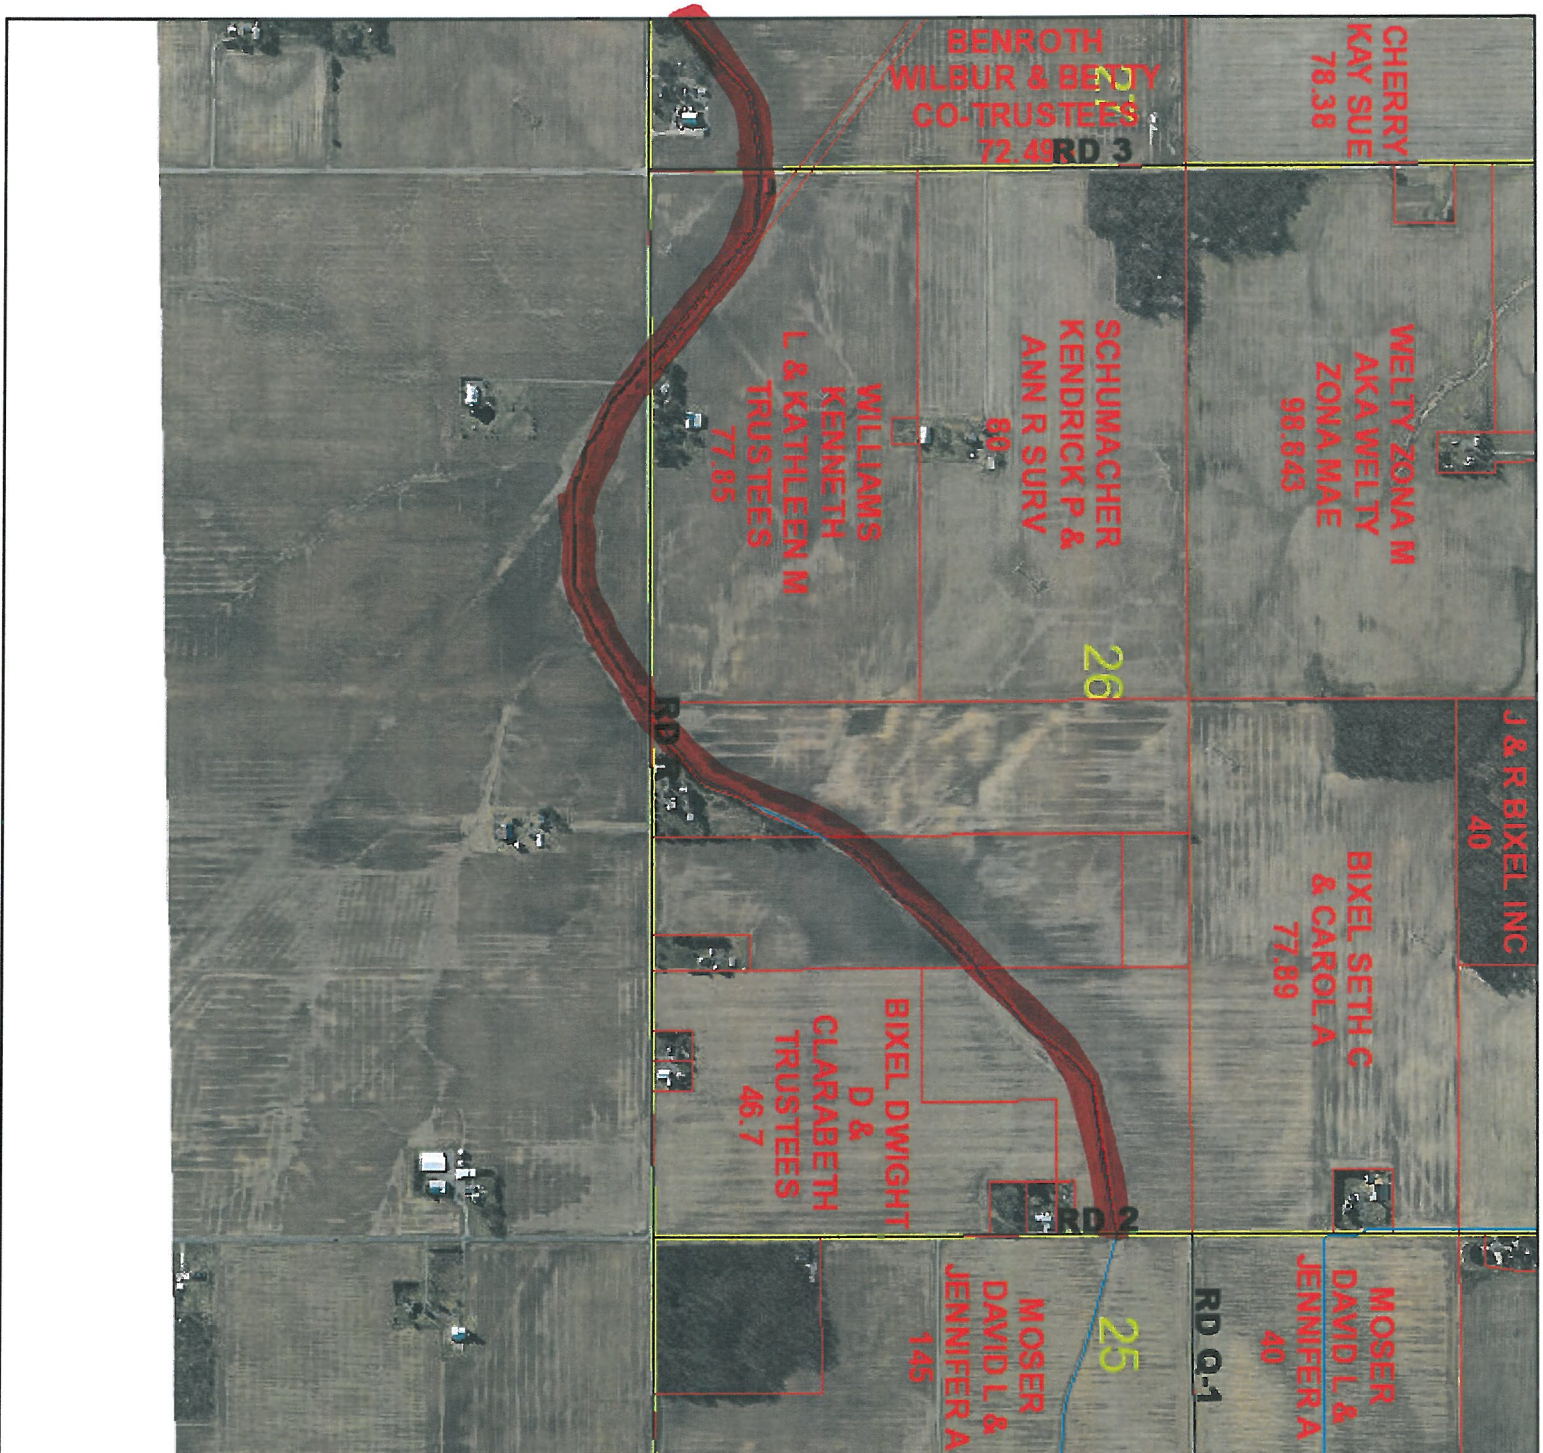

- Area
- Linear
- Parcels
- Roads
- C, T
- M, P, R
- U
- County Sections

Dutch Run #840 Con't

1/2/2020, 3:37:43 PM

1:15,000

- Area
- Linear
- County Sections
- Roads
- C; T
- M; P; R
- Parcels
- S
- U

Dutch Run #840 Con't

1/2/2020, 3:38:46 PM

- Area
- Linear
- County Sections
- Parcels

Dutch Run #840 Con't

1/2/2020, 3:40:24 PM

- Area
- Linear
- County Sections
- Roads
- C; T
- M; P; R
- Parcels

1:20,000

Dutch Run #840 Con't

1/6/2020, 9:35:10 AM

1:15,000

- Area
- Linear
- County Sections
- Roads
- C; T
- M; P; R
- Parcels
- S
- U

Basinger #854

1/2/2020, 4:04:00 PM

1:20,000

- Area
- Linear
- County Sections
- Roads
- C; T
- M; P; R
- U
- Parcels

Basinger #854 Con't

Roads

Parcels

C; T

Riley + Blanchard Twp

Dukes Run #901

1/3/2020, 9:33:38 AM

- Area
- Linear
- County Sections
- Roads
- C; T
- M; P; R
- Parcels

Snaveley Main #764