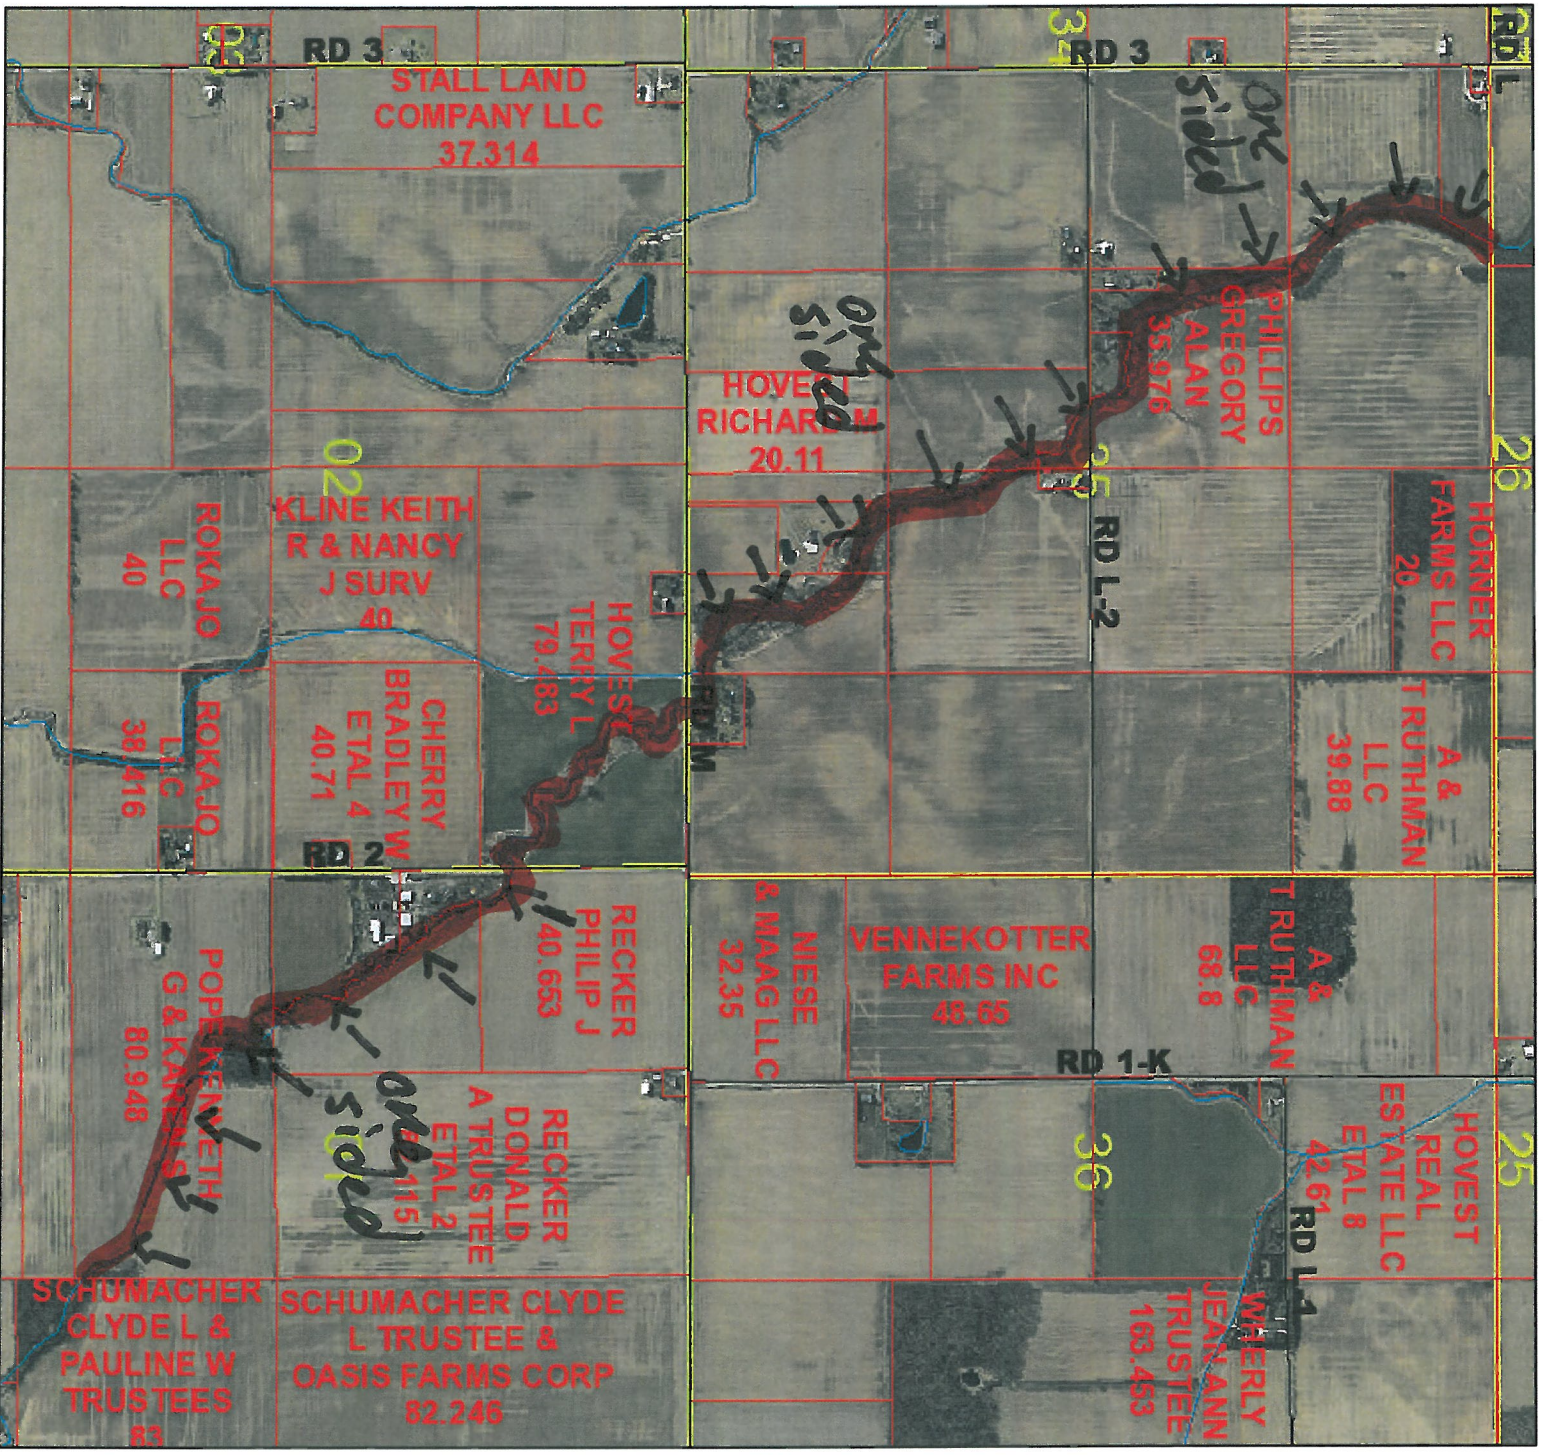

Riley + Blanchard Twp

Dukes Run #901

1/3/2020, 9:33:38 AM