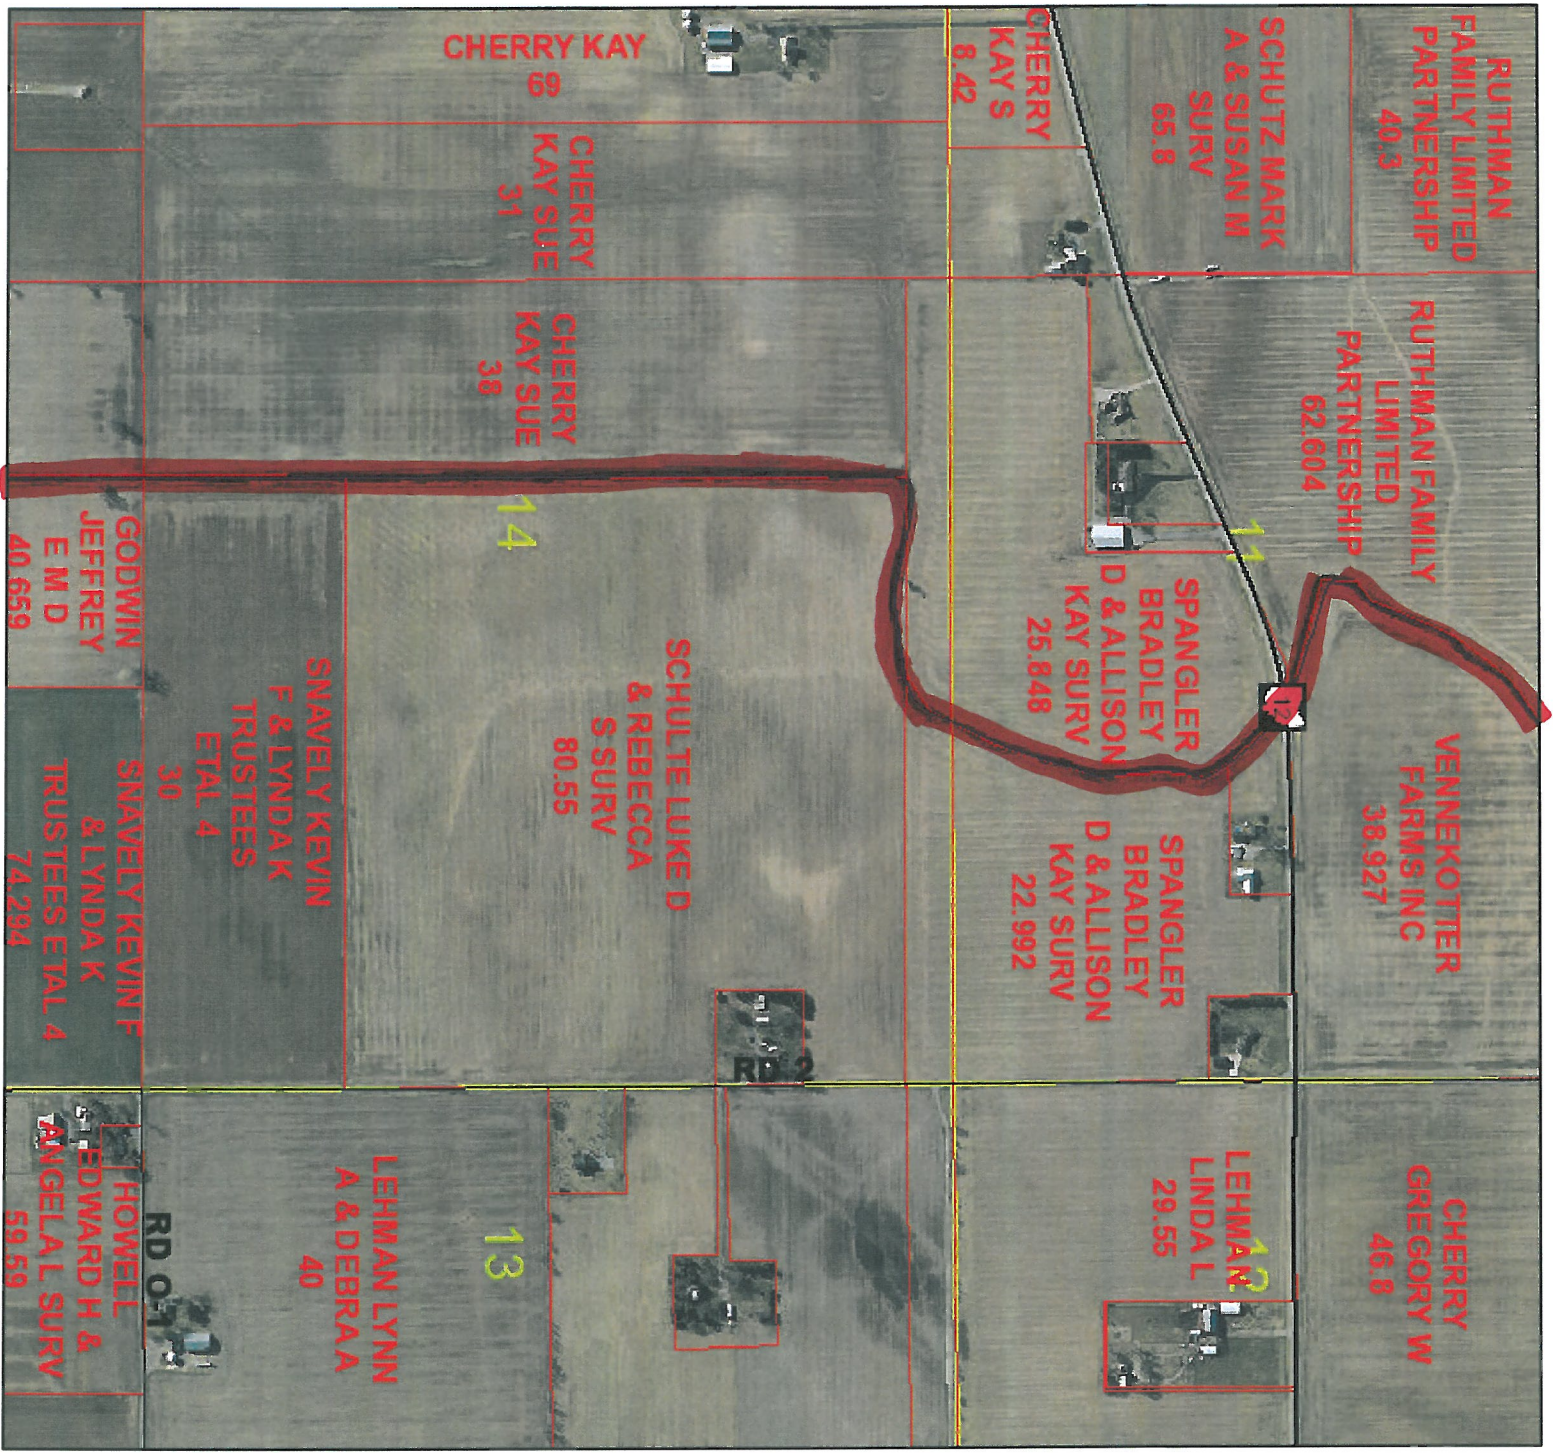

Basinger #854 Branch 1

3/17/2020, 9:13:08 AM

Area

M; P; R

Linear

S

County Sections

U

1/3/2020, 9:35:48 AM

Snavely Main #764 Con't

1/3/2020, 9:37:58 AM

- Area
- Linear
- Roads
- C; T
- M; P; R
- U
- County Sections
- Parcels

Snavelly Main #764 Con't

1/3/2020, 9:38:49 AM

- Area
- Linear
- County Sections
- Roads
- M; P; R
- Parcels