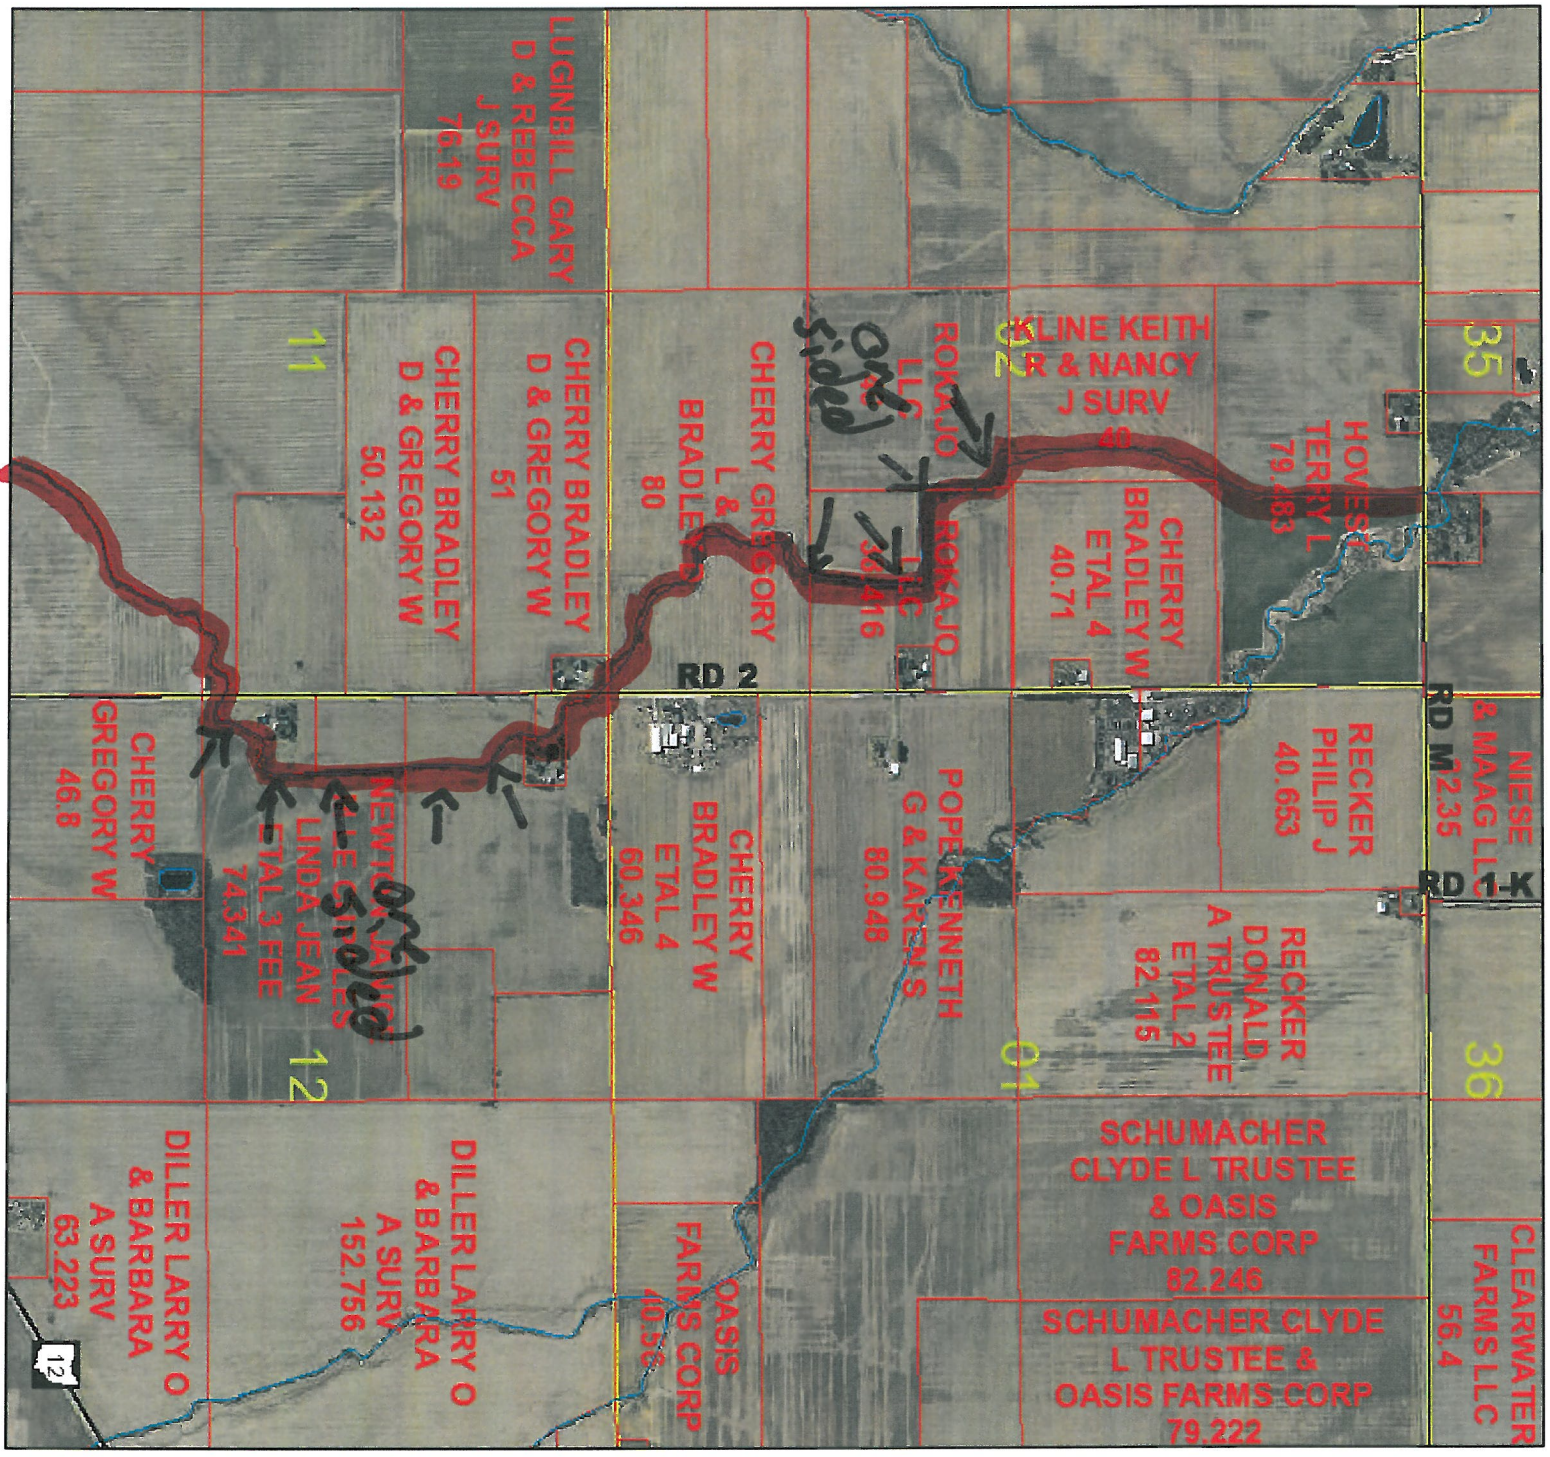

Basinger #854 Branch 1

3/17/2020, 9:13:08 AM

Area

M; P; R

Linear

S

County Sections

U

1/3/2020, 9:35:48 AM

Snavely Main #764 Con't

1/3/2020, 9:37:58 AM

- Area
- Linear
- Roads
- C; T
- M; P; R
- U
- County Sections
- Parcels

Snavelly Main #764 Con't

1/3/2020, 9:38:49 AM

- Area
- Linear
- County Sections
- Roads
- M; P; R
- Parcels

Basinger #713

1/6/2020, 9:43:49 AM

County Sections (Yellow square)

Parcels (Red square)

Hilty #955

1/6/2020, 9:54:49 AM

1:10,000

- Area
- Linear
- County Sections
- Roads
- C; T
- M; P; R
- Parcels

Basinger #900

1/6/2020, 9:55:57 AM

- Area
- Linear
- Parcels
- Roads
- C; T
- M; P; R
- U
- County Sections

Amstutz #763

1/6/2020, 9:50:40 AM

1:10,000

- Area
- Linear
- County Sections
- Roads
- M, P, R
- Parcels