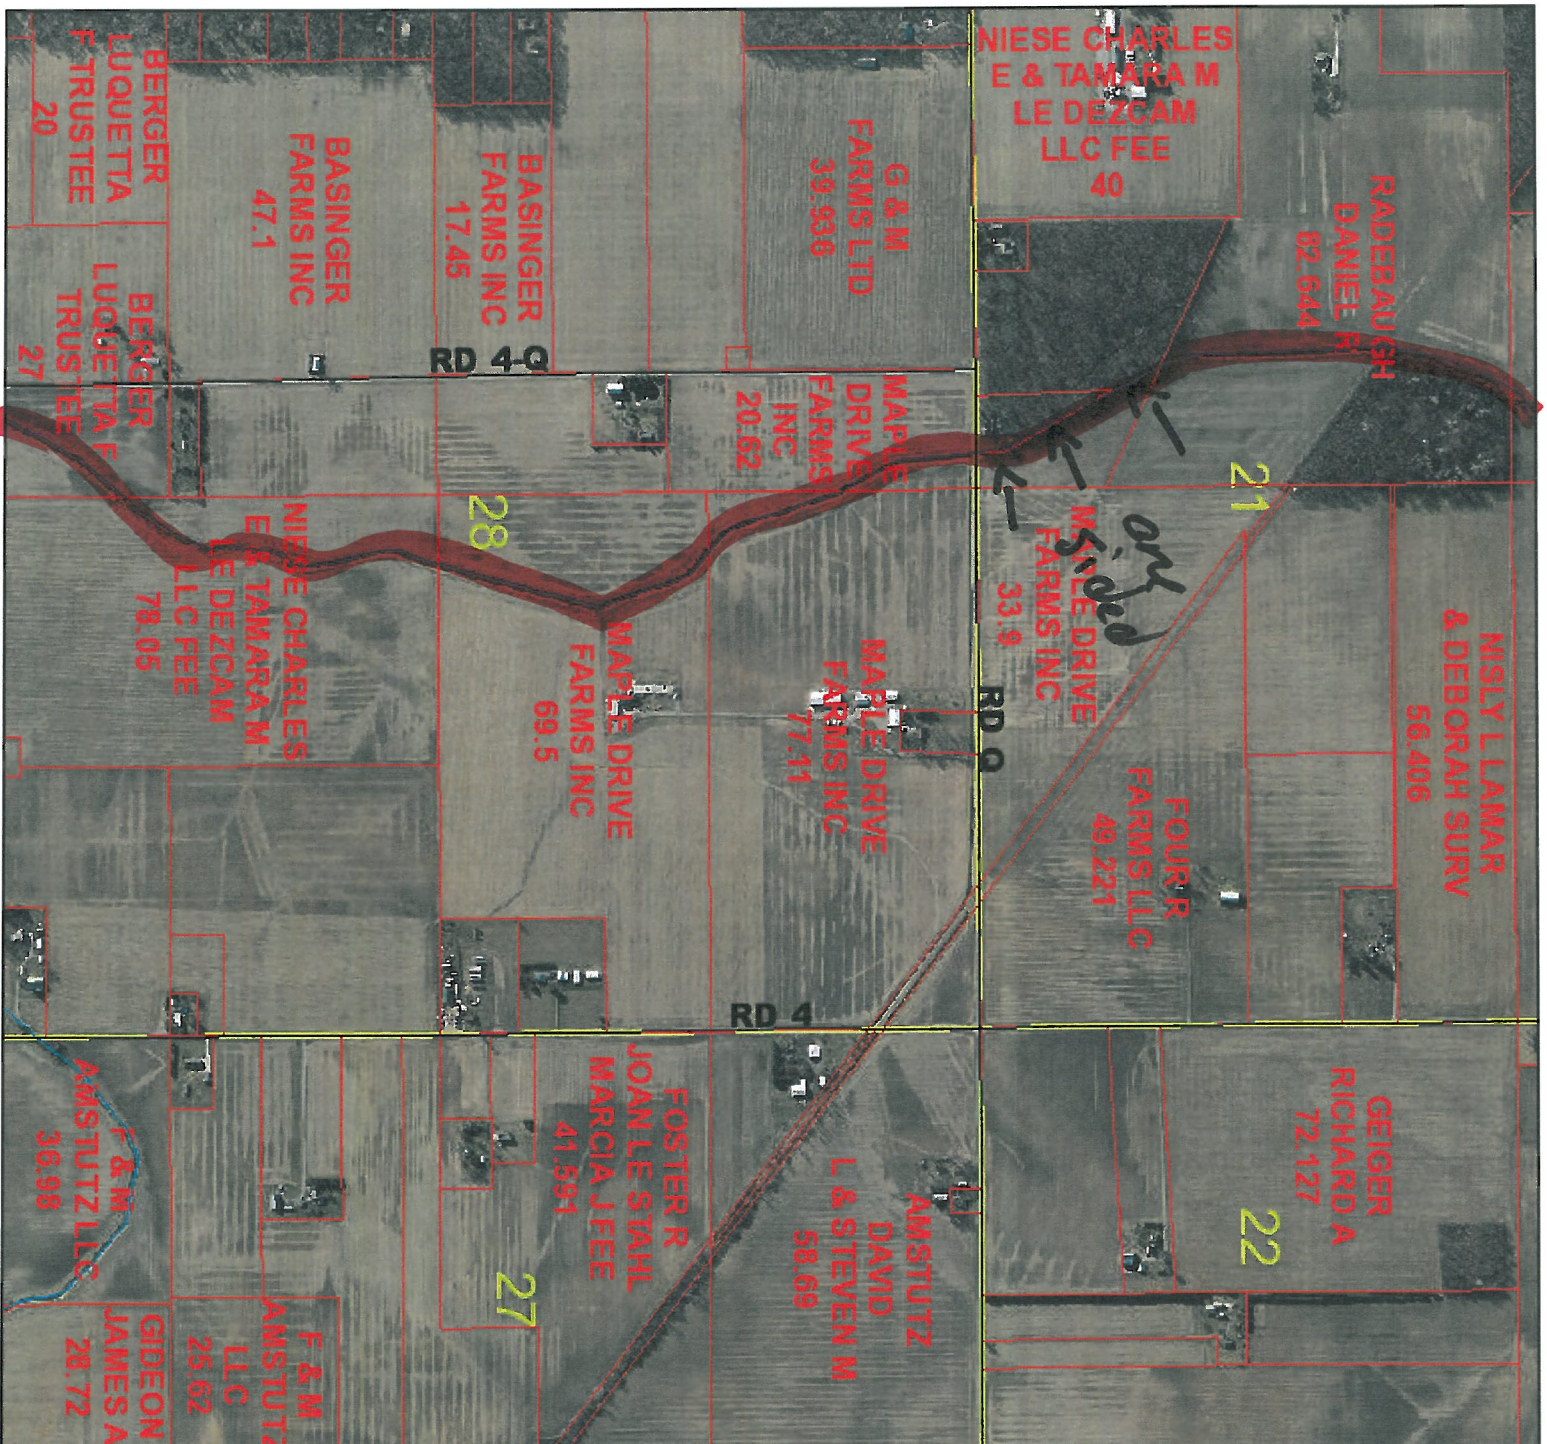

- Area
- Linear
- Parcels
- Roads
- C, T
- M, P, R
- U
- County Sections

Dutch Run #840 Con't

1/2/2020, 3:37:43 PM

1:15,000

- Area
- Linear
- County Sections
- Roads
- C; T
- M; P; R
- Parcels
- S
- U

Dutch Run #840 Con't

1/2/2020, 3:38:46 PM

- Area
- Linear
- County Sections
- Parcels

Dutch Run #840 Con't

1/2/2020, 3:40:24 PM

- Area
- Linear
- County Sections
- Roads
- C; T
- M; P; R
- Parcels

1:20,000

Dutch Run #840 Con't

1/6/2020, 9:35:10 AM

1:15,000

- Area
- Linear
- County Sections
- Roads
- C; T
- M; P; R
- Parcels
- S
- U

Basinger #854

1/2/2020, 4:04:00 PM

1:20,000

- Area
- Linear
- County Sections
- Roads
- C; T
- M; P; R
- U
- Parcels

Basinger #854 Con't

Roads

Parcels

C; T

Riley + Blanchard Twp

Dukes Run #901

1/3/2020, 9:33:38 AM

- Area
- Linear
- County Sections
- Roads
- C; T
- M; P; R
- Parcels

Snaveley Main #764