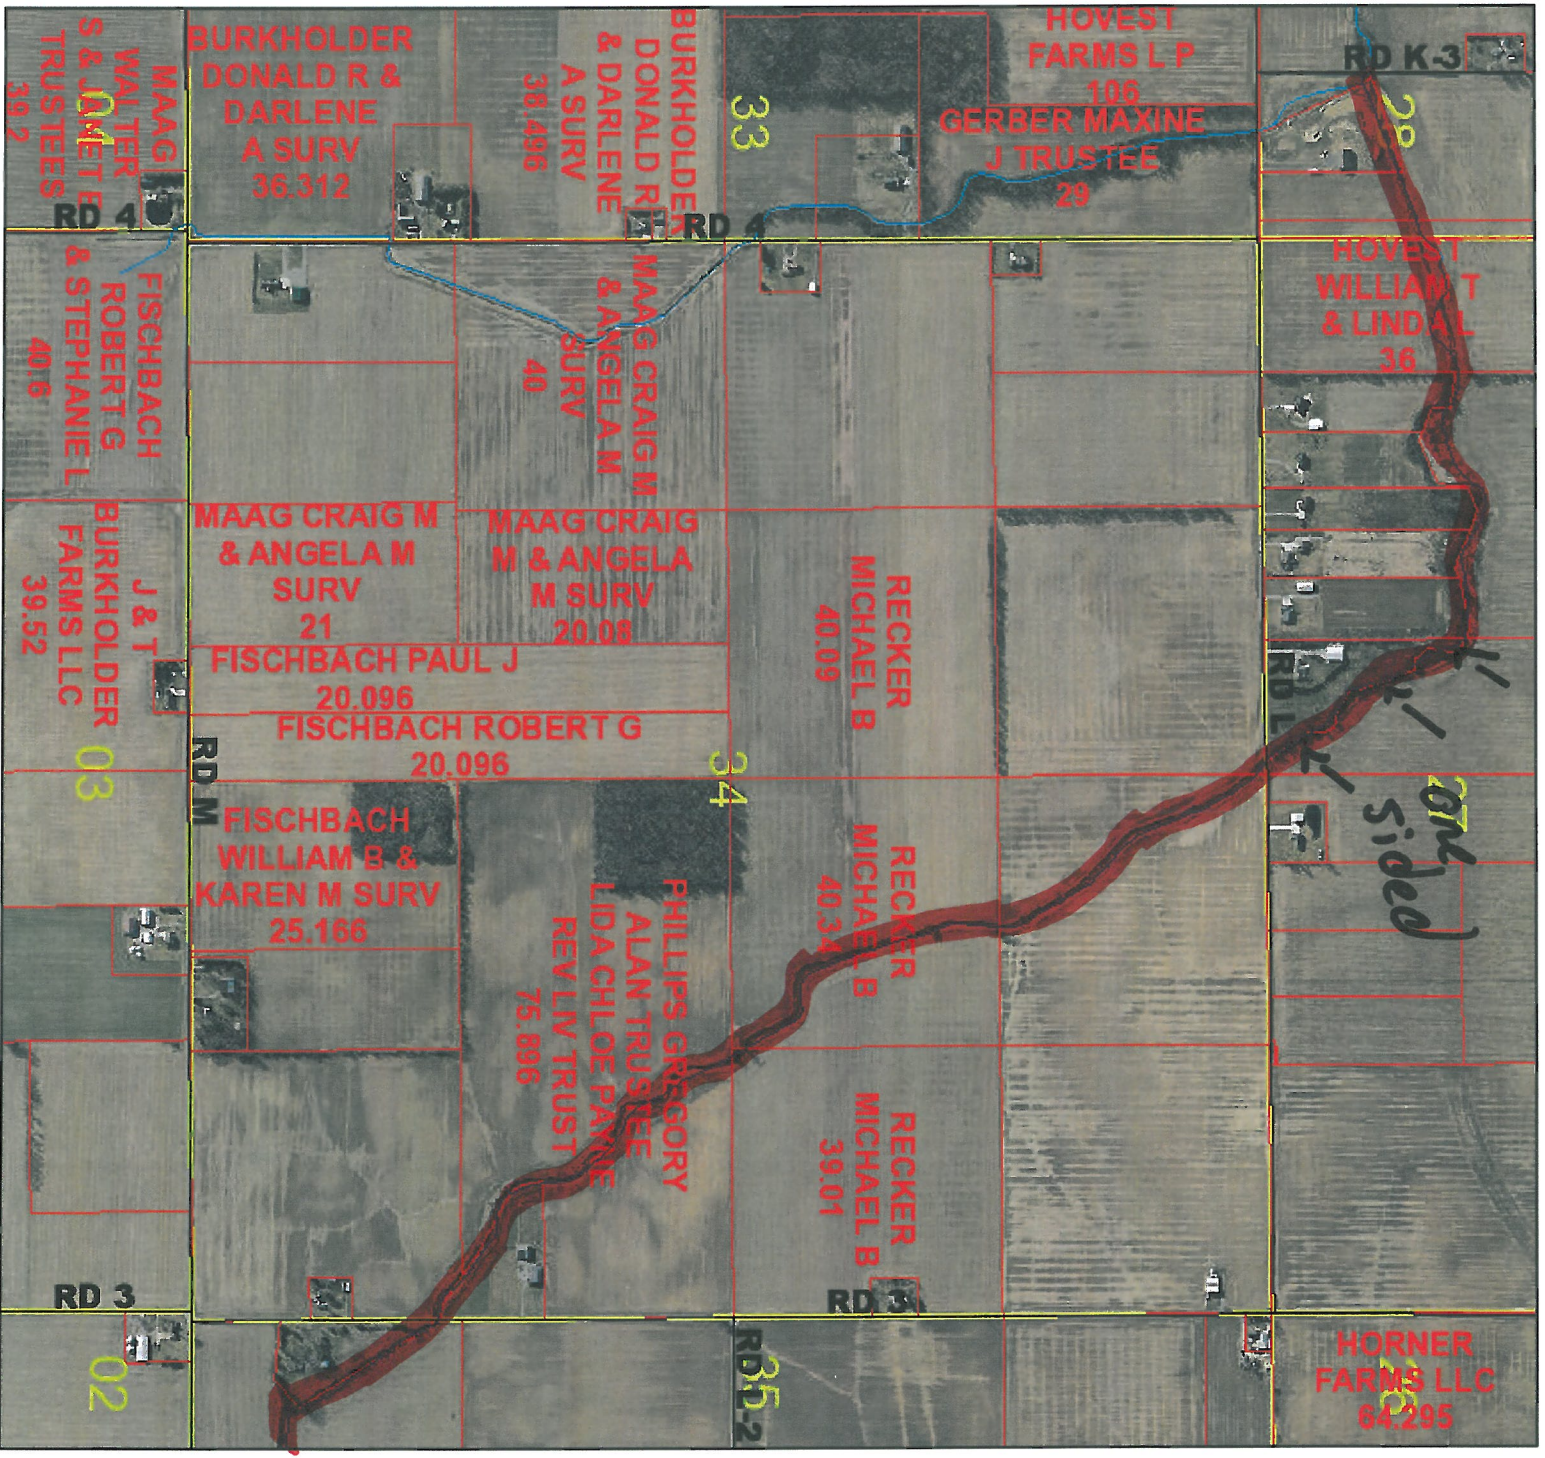

Pleasant & Riley Twp

William Alt #657

3/17/2020, 8:44:48 AM

1:15,000

- Area
- Linear
- County Sections
- Roads
- M; P; R
- S
- U
- Parcels
- C; T

Dutch Run #840

1/2/2020, 3:34:30 PM

1:15,000

- Area
- Linear
- Roads
- M; P; R
- Parcels
- County Sections

1/2/2020, 3:35:30 PM

1:15,000

- Area
- Linear
- County Sections
- Roads
- C, T
- S
- M, P, R
- Parcels
- U

Dutch Run #840 Con't

1/2/2020, 3:36:20 PM

1/2/2020, 3:38:46 PM

- Area
- Linear
- County Sections
- Parcels

Dutch Run #840 Con't

1/2/2020, 3:40:24 PM

- Area
- Linear
- County Sections
- Roads
- C; T
- M; P; R
- Parcels

1:20,000

Dutch Run #840 Con't

1/6/2020, 9:35:10 AM

Roads

Parcels

C; T

Riley + Blanchard Twp

Dukes Run #901

1/3/2020, 9:33:38 AM

- Area
- Linear
- County Sections
- Roads
- C; T
- M; P; R
- Parcels

Snaveley Main #764