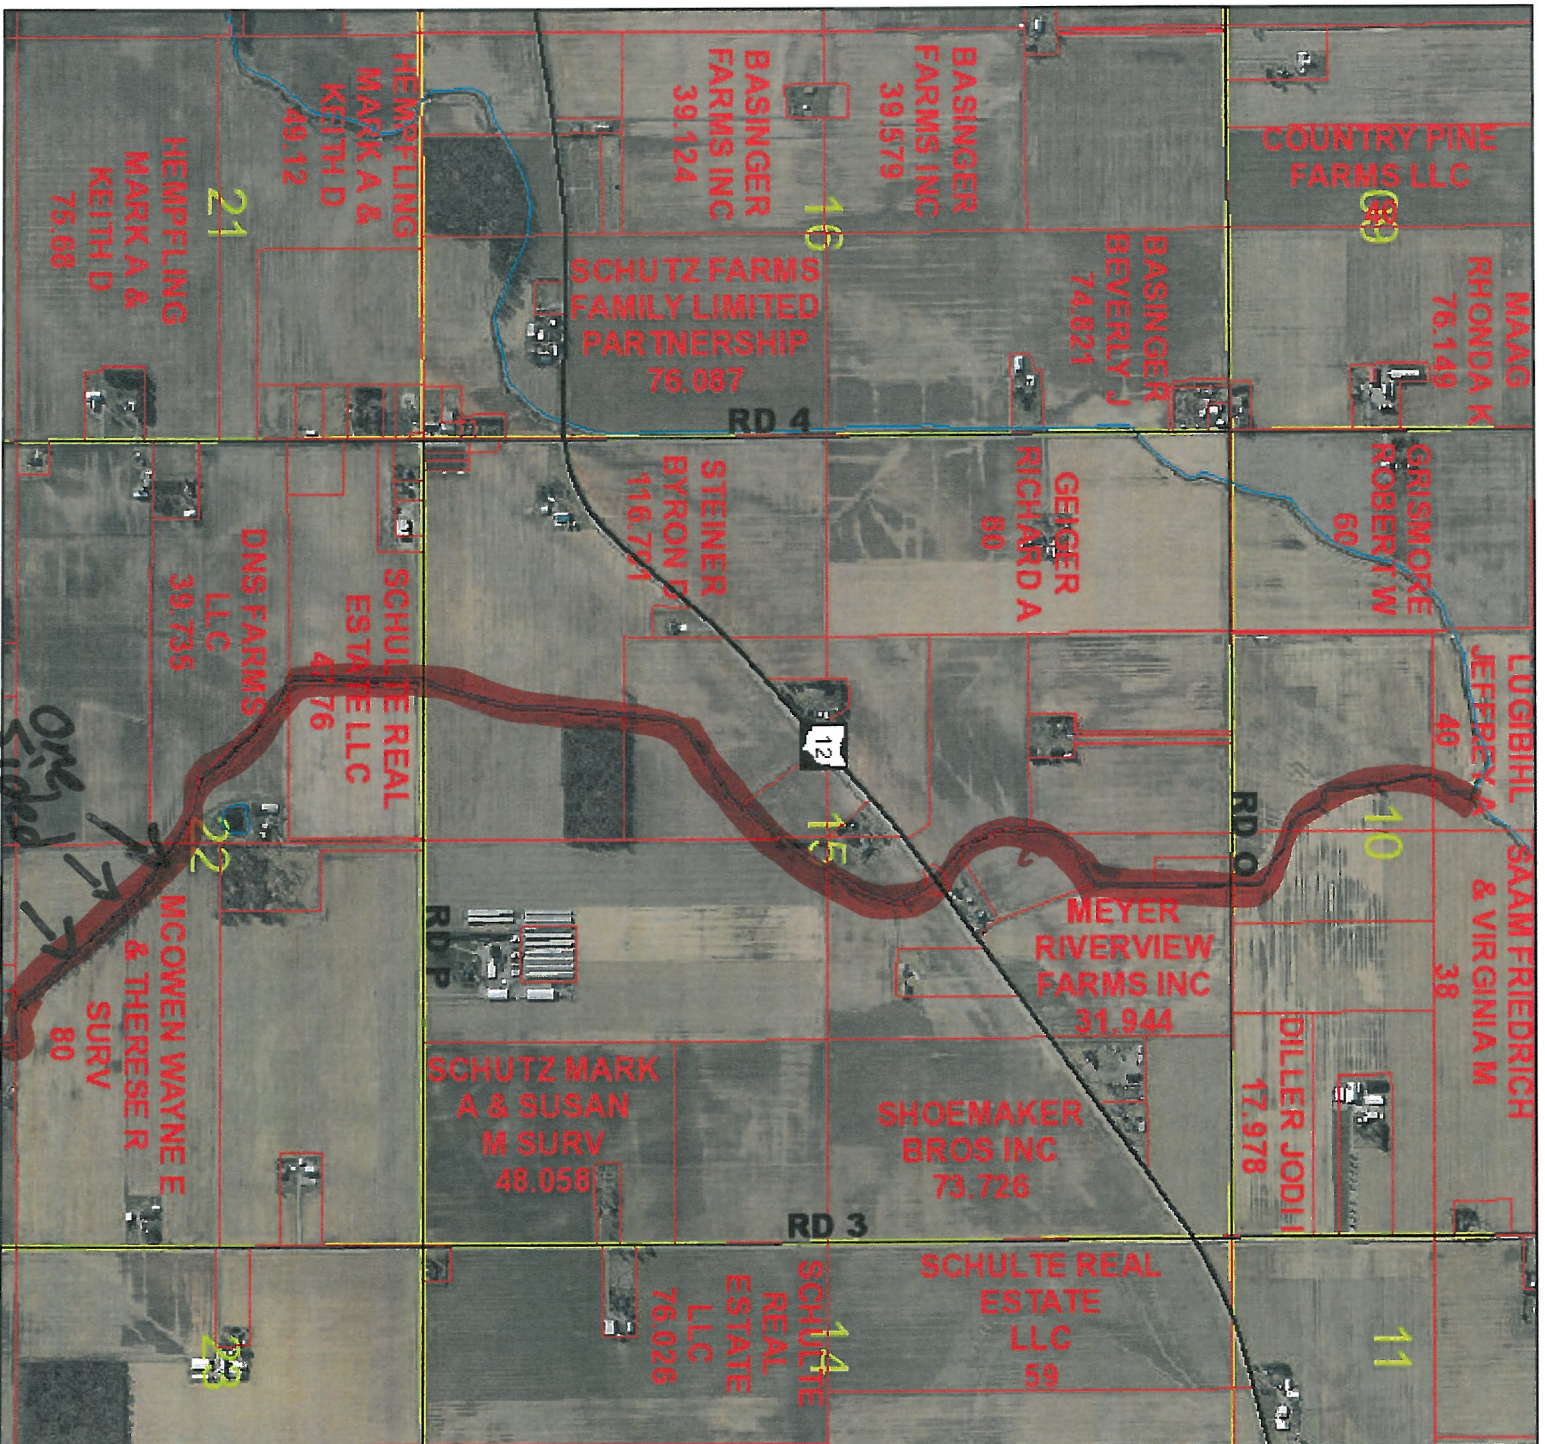

1/2/2020, 3:38:46 PM

- Area
- Linear
- County Sections
- Parcels

Dutch Run #840 Con't

1/2/2020, 3:40:24 PM

- Area
- Linear
- County Sections
- Roads
- C; T
- M; P; R
- Parcels

1:20,000

Dutch Run #840 Con't

1/6/2020, 9:35:10 AM

1:15,000

- Area
- Linear
- County Sections
- Roads
- C; T
- M; P; R
- Parcels
- S
- U

Basinger #854

1/2/2020, 4:04:00 PM

1:20,000

- Area
- Linear
- County Sections
- Roads
- C; T
- M; P; R
- U
- Parcels

Basinger #854 Con't

Basinger #854 Branch 1

3/17/2020, 9:13:08 AM

Area

M; P; R

Linear

S

County Sections

U

Roads

Parcels

C; T

Riley + Blanchard Twp

Dukes Run #901

1/3/2020, 9:33:38 AM

- Area
- Linear
- County Sections
- Roads
- C; T
- M; P; R
- Parcels

Snaveley Main #764