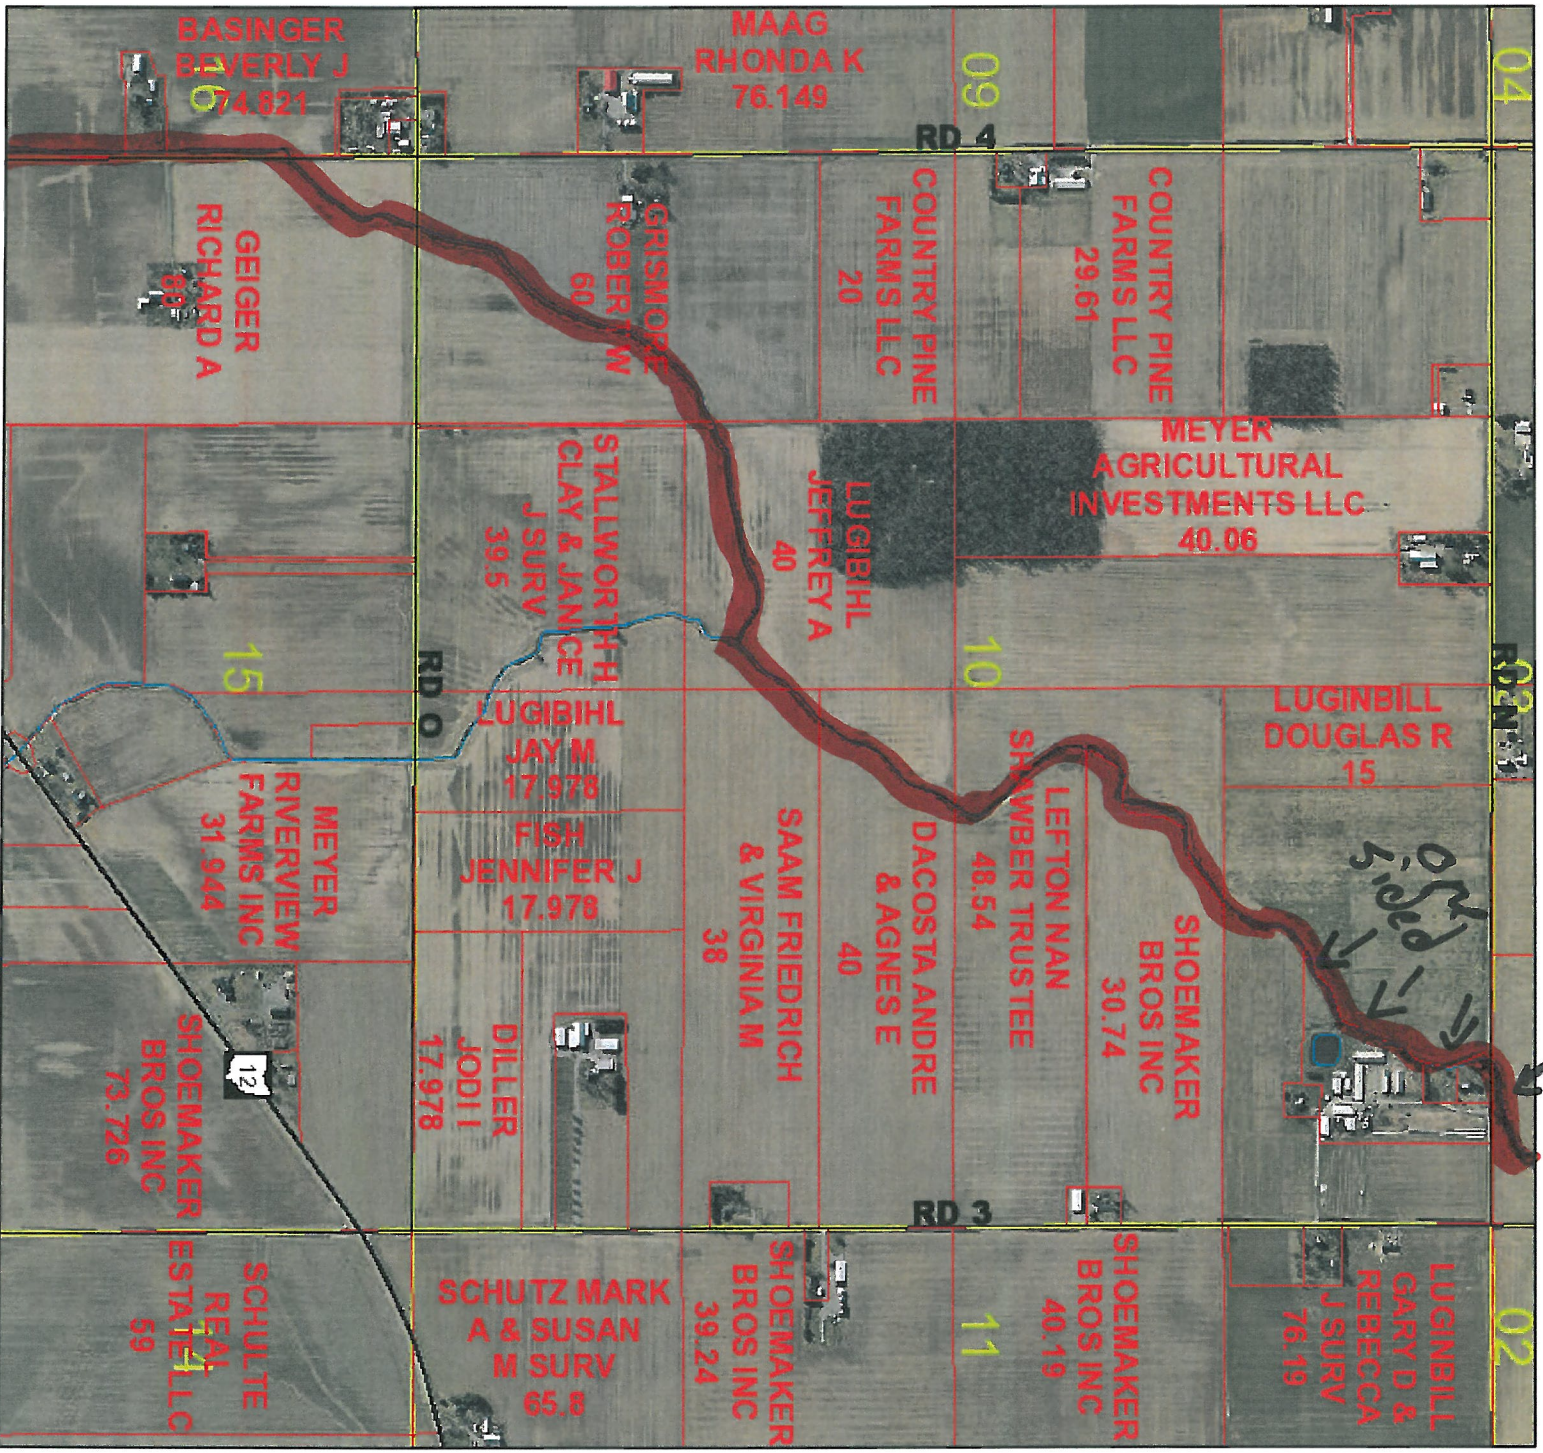

Pleasant & Riley Twp

William Alt #657

3/17/2020, 8:44:48 AM

1:15,000

- Area
- Linear
- County Sections
- Roads
- M; P; R
- S
- U
- Parcels
- C; T

Dutch Run #840

1/2/2020, 3:34:30 PM

1:15,000

- Area
- Linear
- Roads
- M; P; R
- Parcels
- County Sections

1/2/2020, 3:35:30 PM

1:15,000

- Area
- Linear
- County Sections
- Roads
- C, T
- S
- M, P, R
- Parcels
- U

Dutch Run #840 Con't

1/2/2020, 3:36:20 PM

1/2/2020, 3:38:46 PM

- Area
- Linear
- County Sections
- Parcels

Dutch Run #840 Con't

1/2/2020, 3:40:24 PM

- Area
- Linear
- County Sections
- Roads
- C; T
- M; P; R
- Parcels

1:20,000

Dutch Run #840 Con't

1/6/2020, 9:35:10 AM

Roads

Parcels

C; T

Riley + Blanchard Twp

Dukes Run #901

1/3/2020, 9:33:38 AM

- Area
- Linear
- County Sections
- Roads
- C; T
- M; P; R
- Parcels

Snaveley Main #764