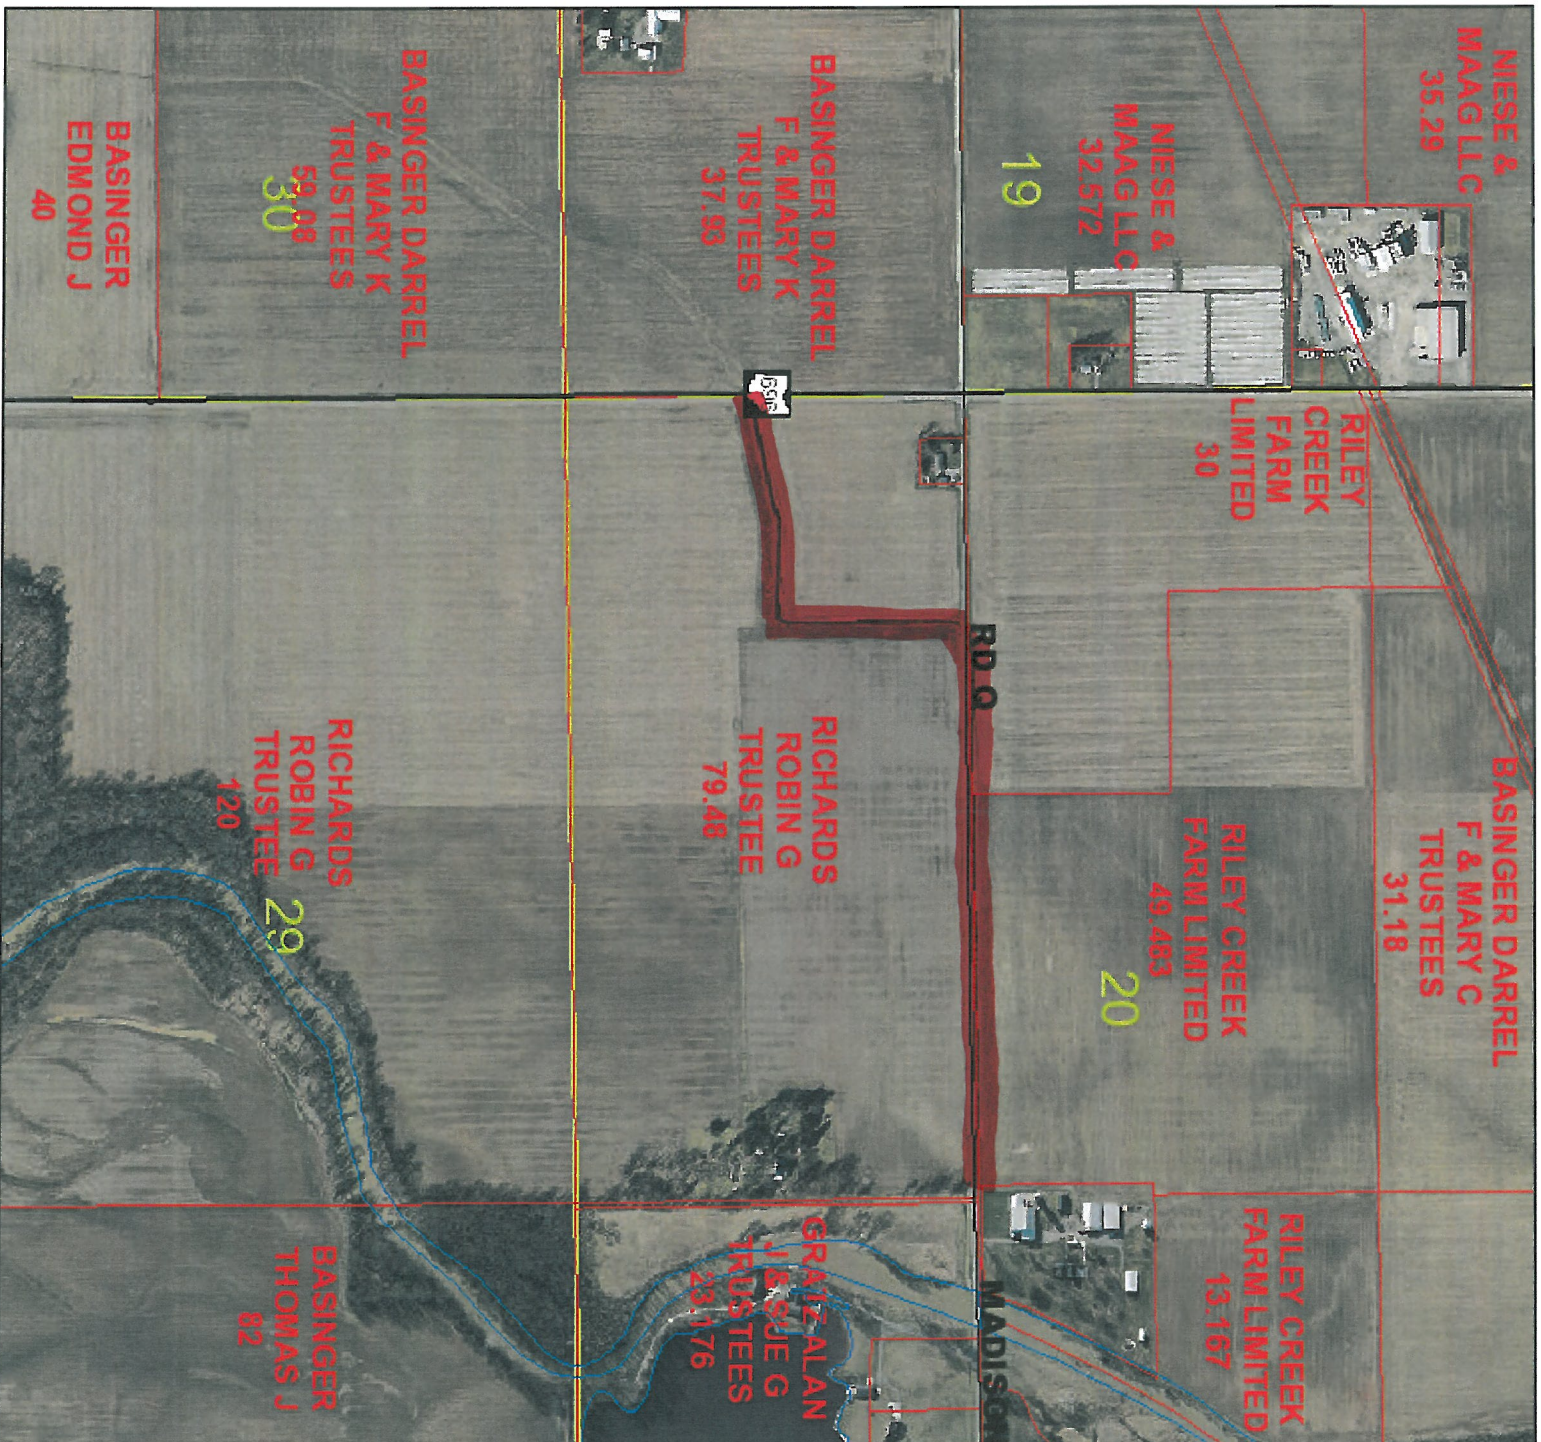

1/3/2020, 9:35:48 AM

Snavely Main #764 Con't

1/3/2020, 9:37:58 AM

- Area
- Linear
- Roads
- C; T
- M; P; R
- U
- County Sections
- Parcels

Snavelly Main #764 Con't

1/3/2020, 9:38:49 AM

- Area
- Linear
- County Sections
- Roads
- M; P; R
- Parcels

Basinger #713

1/6/2020, 9:43:49 AM

County Sections (Yellow square)

Parcels (Red square)

Hilty #955

1/6/2020, 9:54:49 AM

1:10,000

- Area
- Linear
- County Sections
- Roads
- C; T
- M; P; R
- Parcels

Basinger #900

1/6/2020, 9:55:57 AM

- Area
- Linear
- Parcels
- Roads
- C; T
- M; P; R
- U
- County Sections

Amstutz #763

1/6/2020, 9:50:40 AM

1:10,000

- Area
- Linear
- County Sections
- Roads
- M, P, R
- Parcels