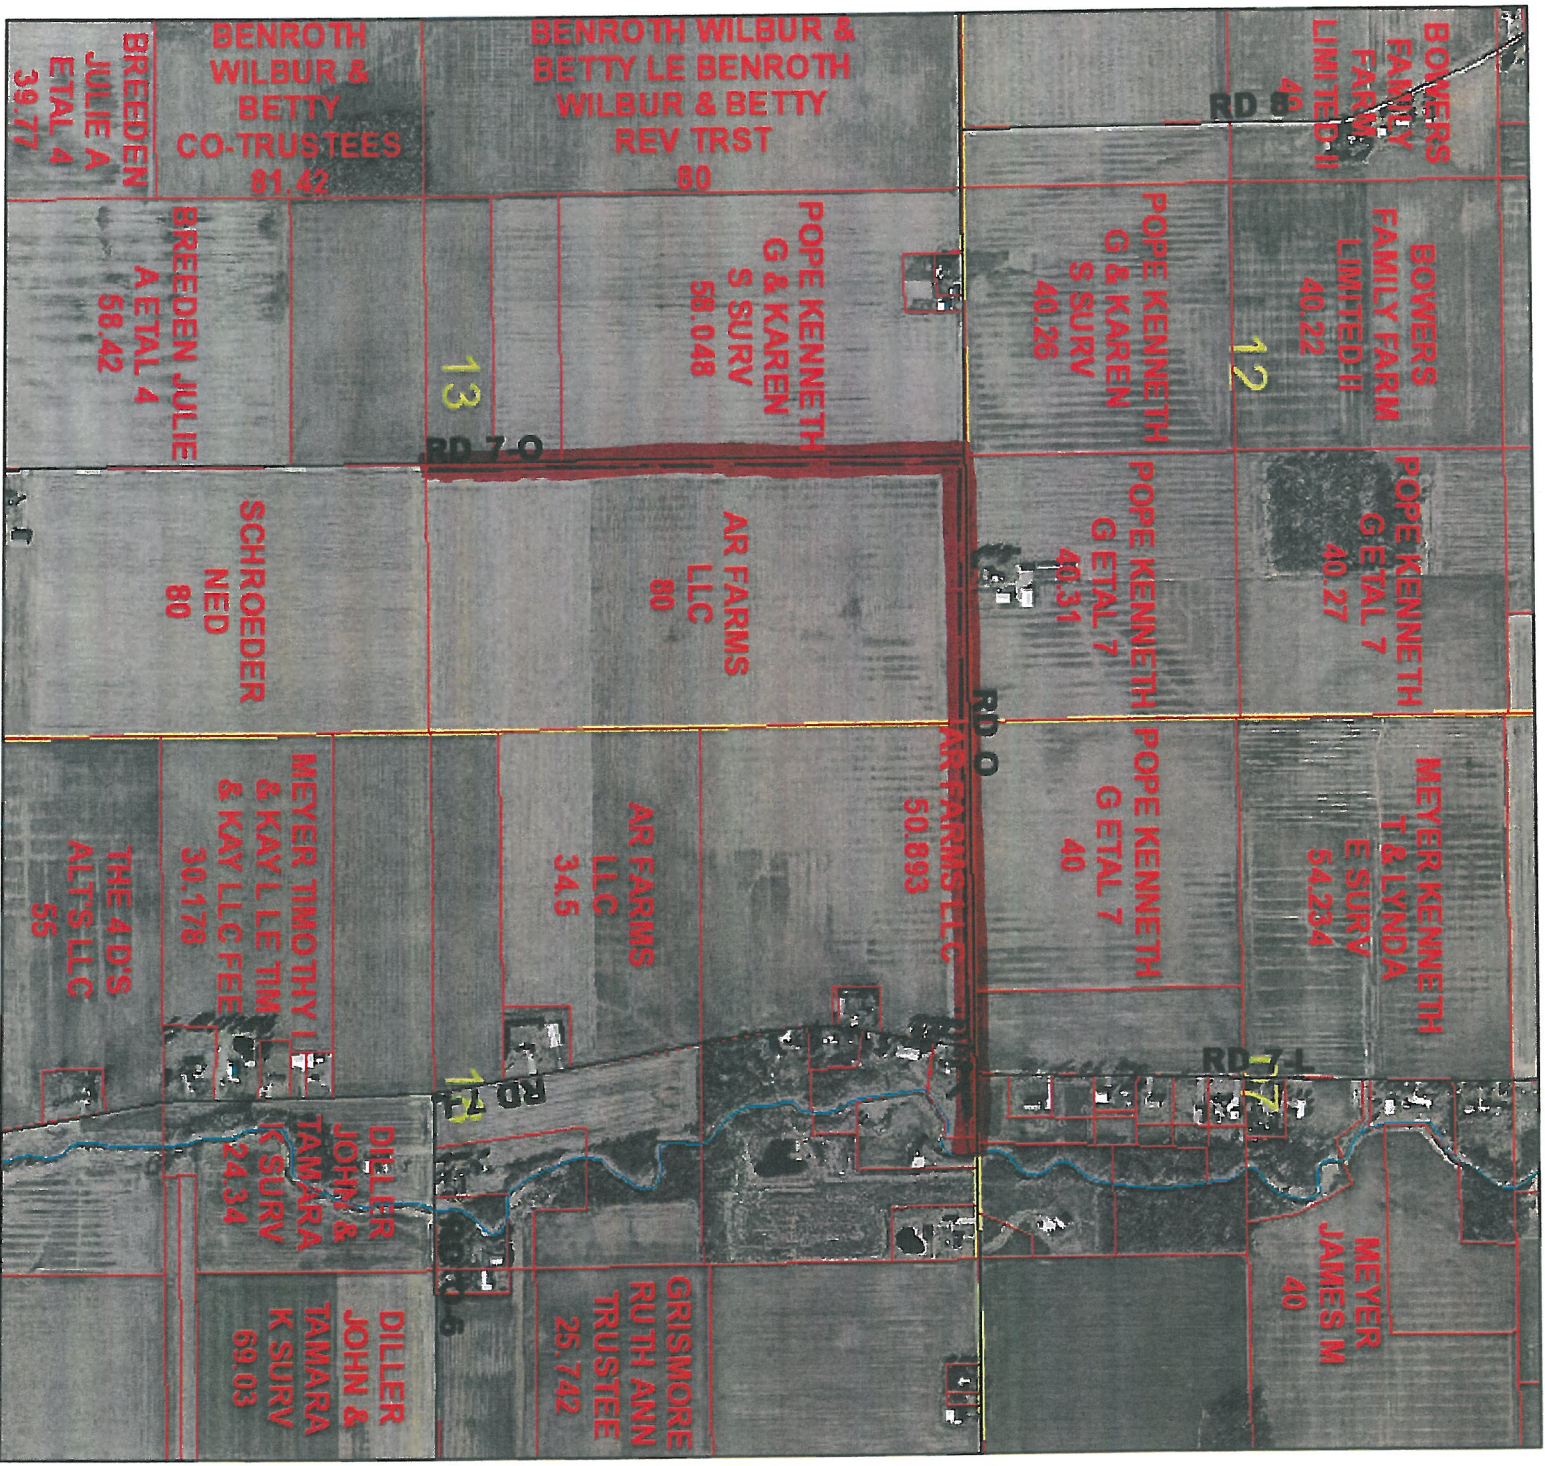

Pleasant & Riley Twp

William Alt #657

3/17/2020, 8:44:48 AM

1:15,000

- Area
- Linear
- County Sections
- Roads
- M; P; R
- S
- U
- Parcels
- C; T

Dutch Run #840

1/2/2020, 3:34:30 PM

1:15,000

- Area
- Linear
- Roads
- M; P; R
- Parcels
- County Sections

1/2/2020, 3:35:30 PM

1:15,000

- Area
- Linear
- County Sections
- Roads
- C, T
- S
- M, P, R
- Parcels
- U

Dutch Run #840 Con't

1/2/2020, 3:36:20 PM

1/2/2020, 3:38:46 PM

- Area
- Linear
- County Sections
- Parcels

Dutch Run #840 Con't

1/2/2020, 3:40:24 PM

- Area
- Linear
- County Sections
- Roads
- C; T
- M; P; R
- Parcels

1:20,000

Dutch Run #840 Con't

1/6/2020, 9:35:10 AM

Roads

Parcels

C; T

Riley + Blanchard Twp

Dukes Run #901

1/3/2020, 9:33:38 AM

- Area
- Linear
- County Sections
- Roads
- C; T
- M; P; R
- Parcels

Snaveley Main #764