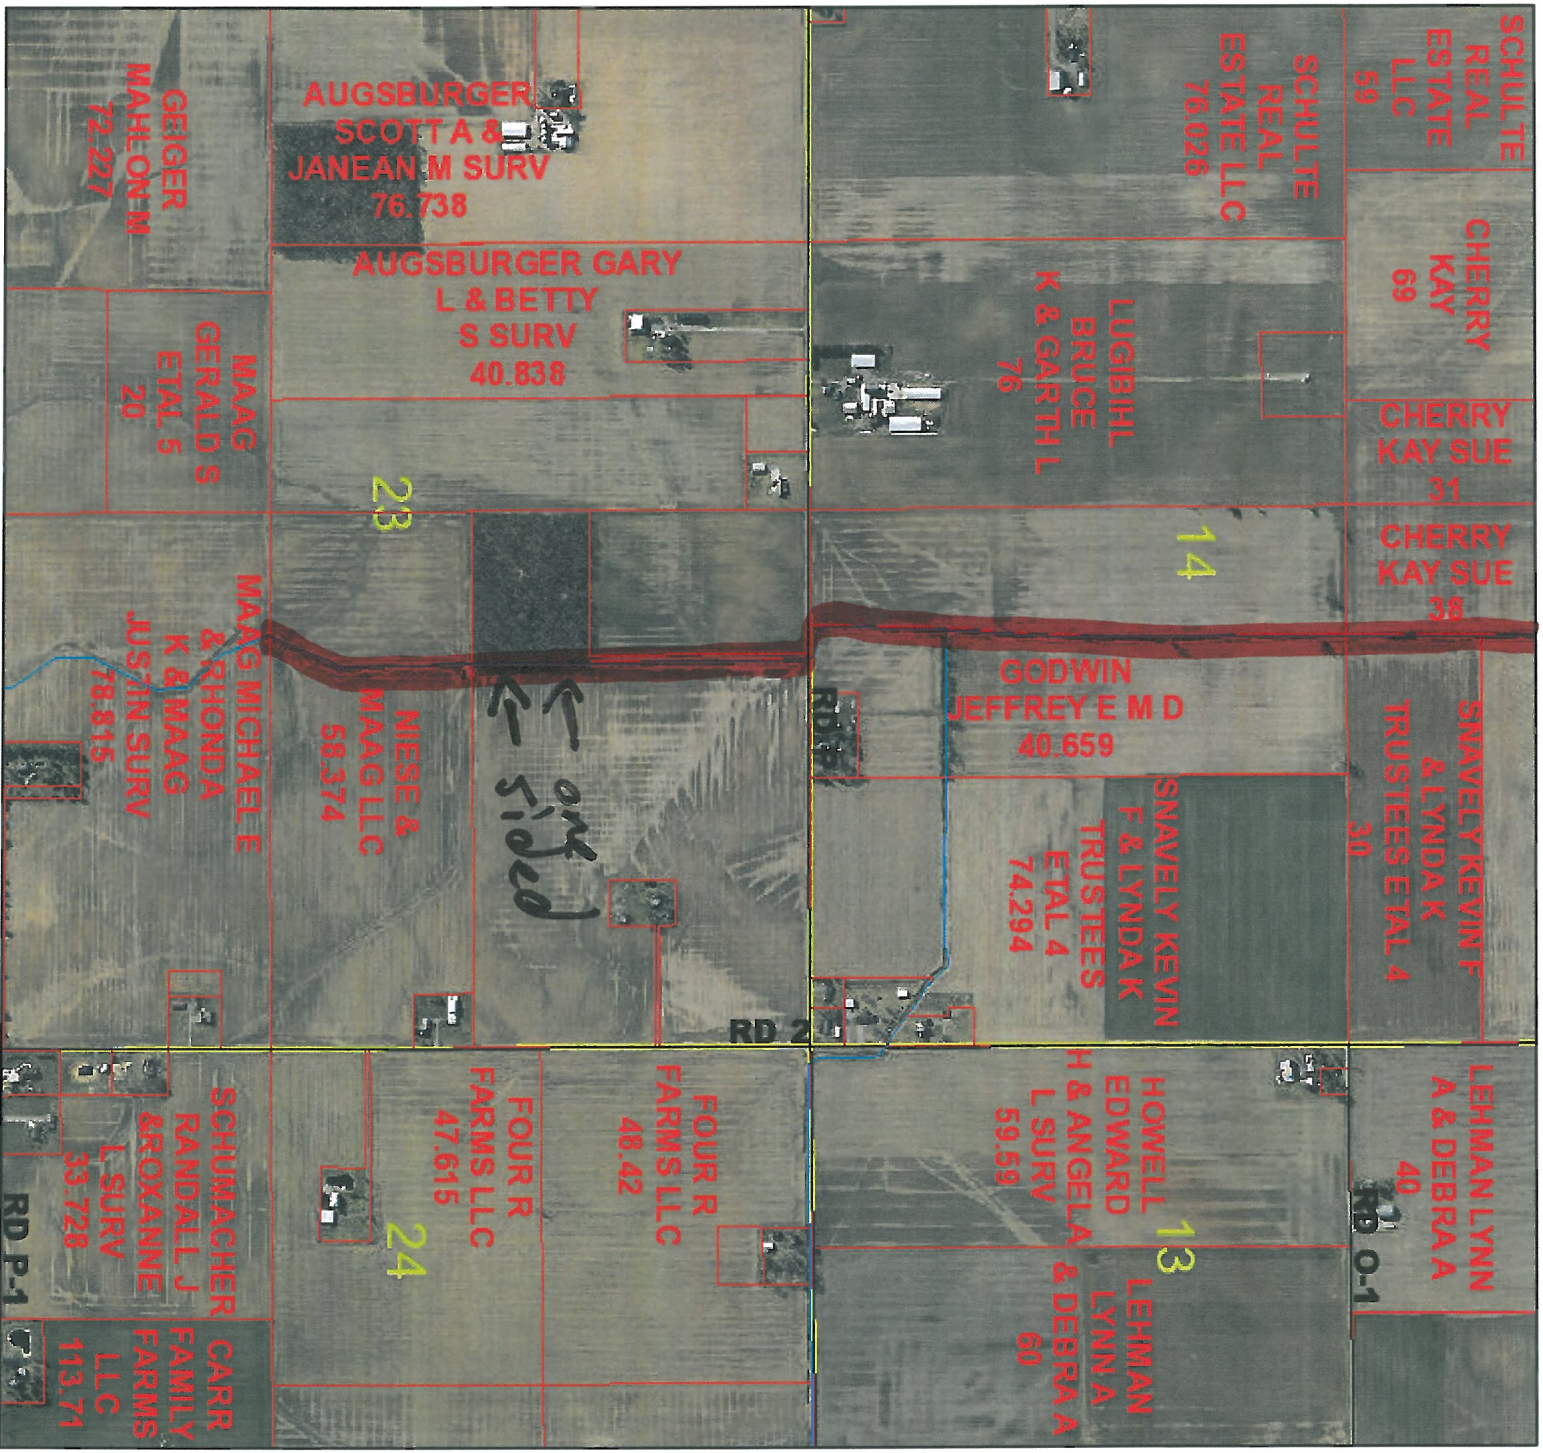

1/3/2020, 9:35:48 AM

Snavely Main #764 Con't

1/3/2020, 9:37:58 AM

- Area
- Linear
- Roads
- C; T
- M; P; R
- U
- County Sections
- Parcels

Snavelly Main #764 Con't

1/3/2020, 9:38:49 AM

- Area
- Linear
- County Sections
- Roads
- M; P; R
- Parcels

Basinger #713

1/6/2020, 9:43:49 AM

County Sections (Yellow square)

Parcels (Red square)

Hilty #955

1/6/2020, 9:54:49 AM

1:10,000

- Area
- Linear
- County Sections
- Roads
- C; T
- M; P; R
- Parcels