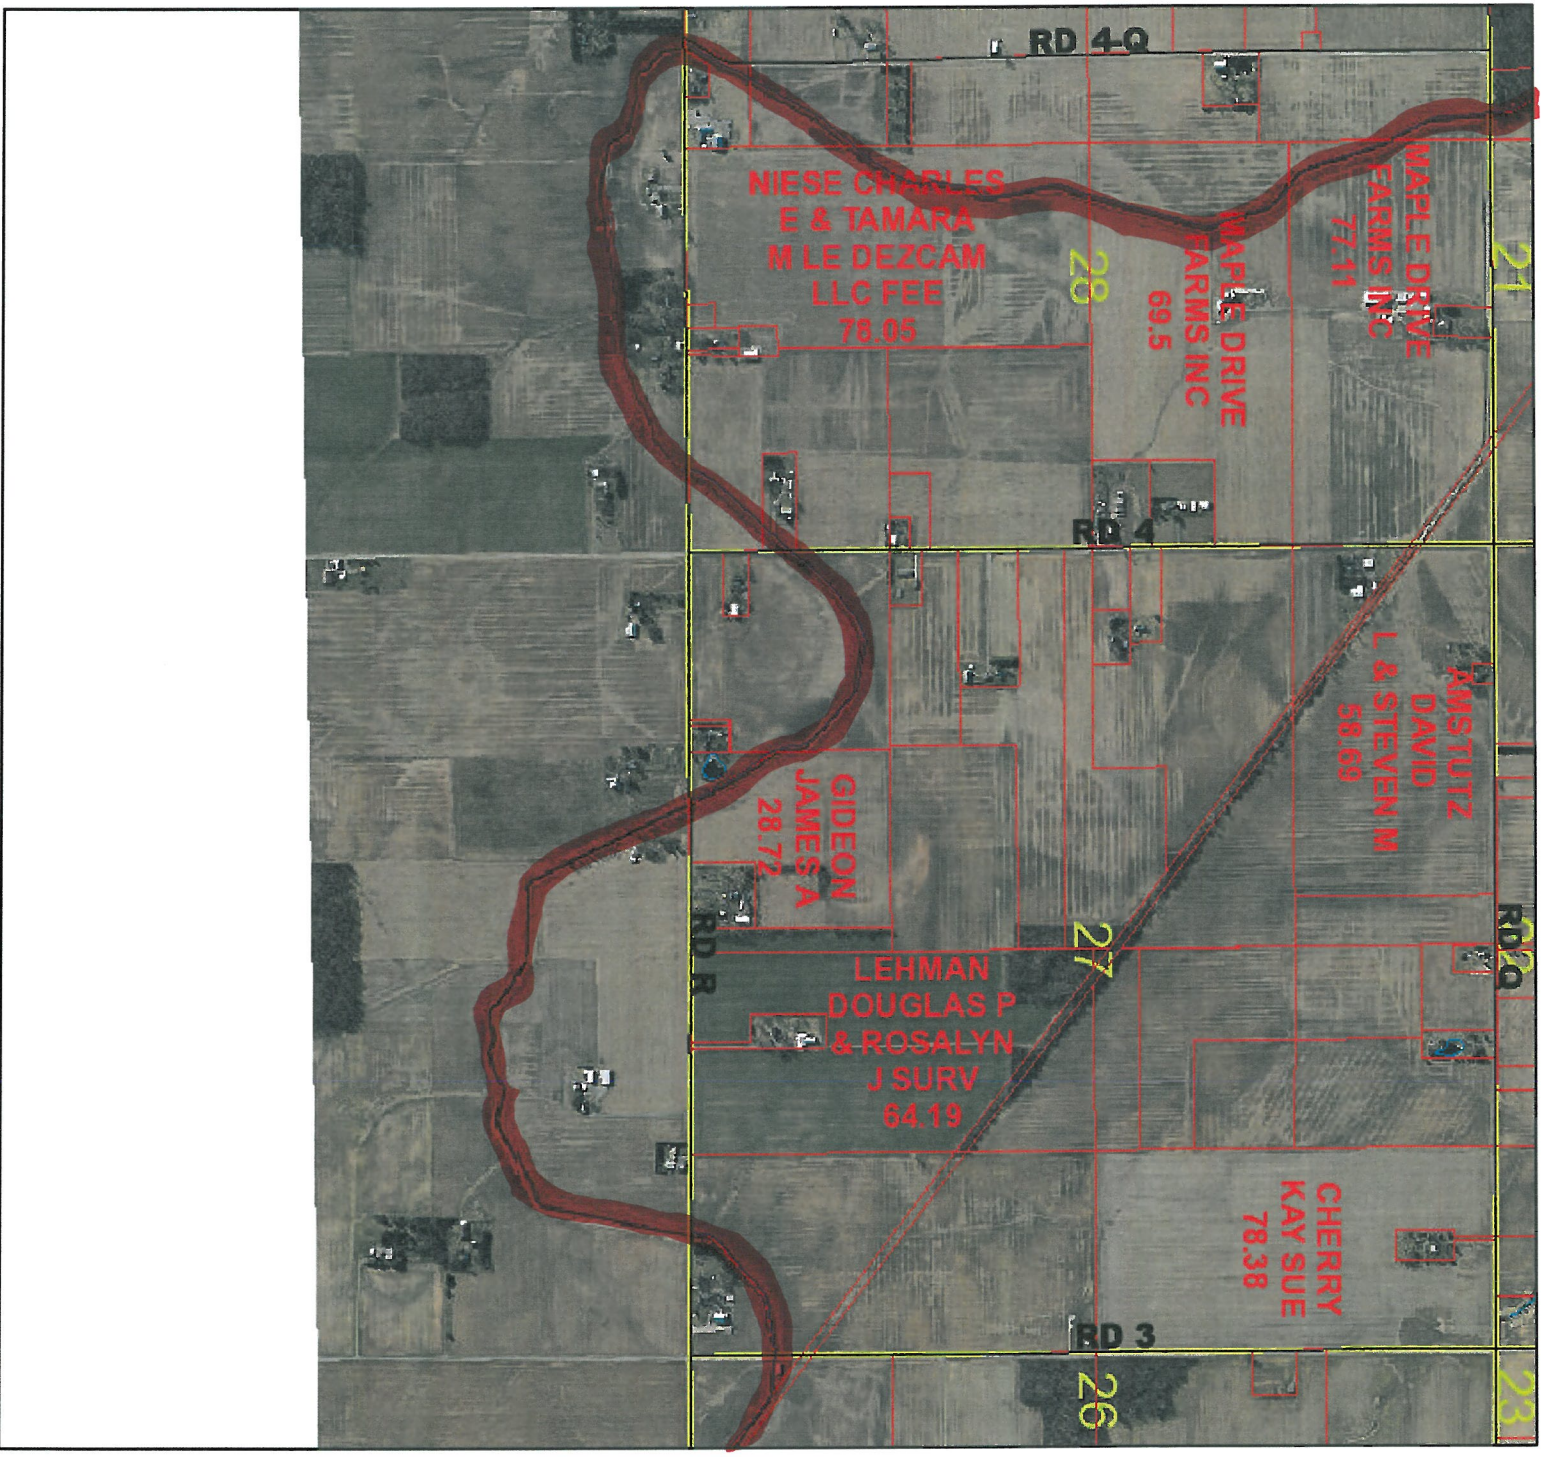

Dutch Run #840 Con't

1/2/2020, 3:40:24 PM

- Area
- Linear
- County Sections
- Roads
- C; T
- M; P; R
- Parcels