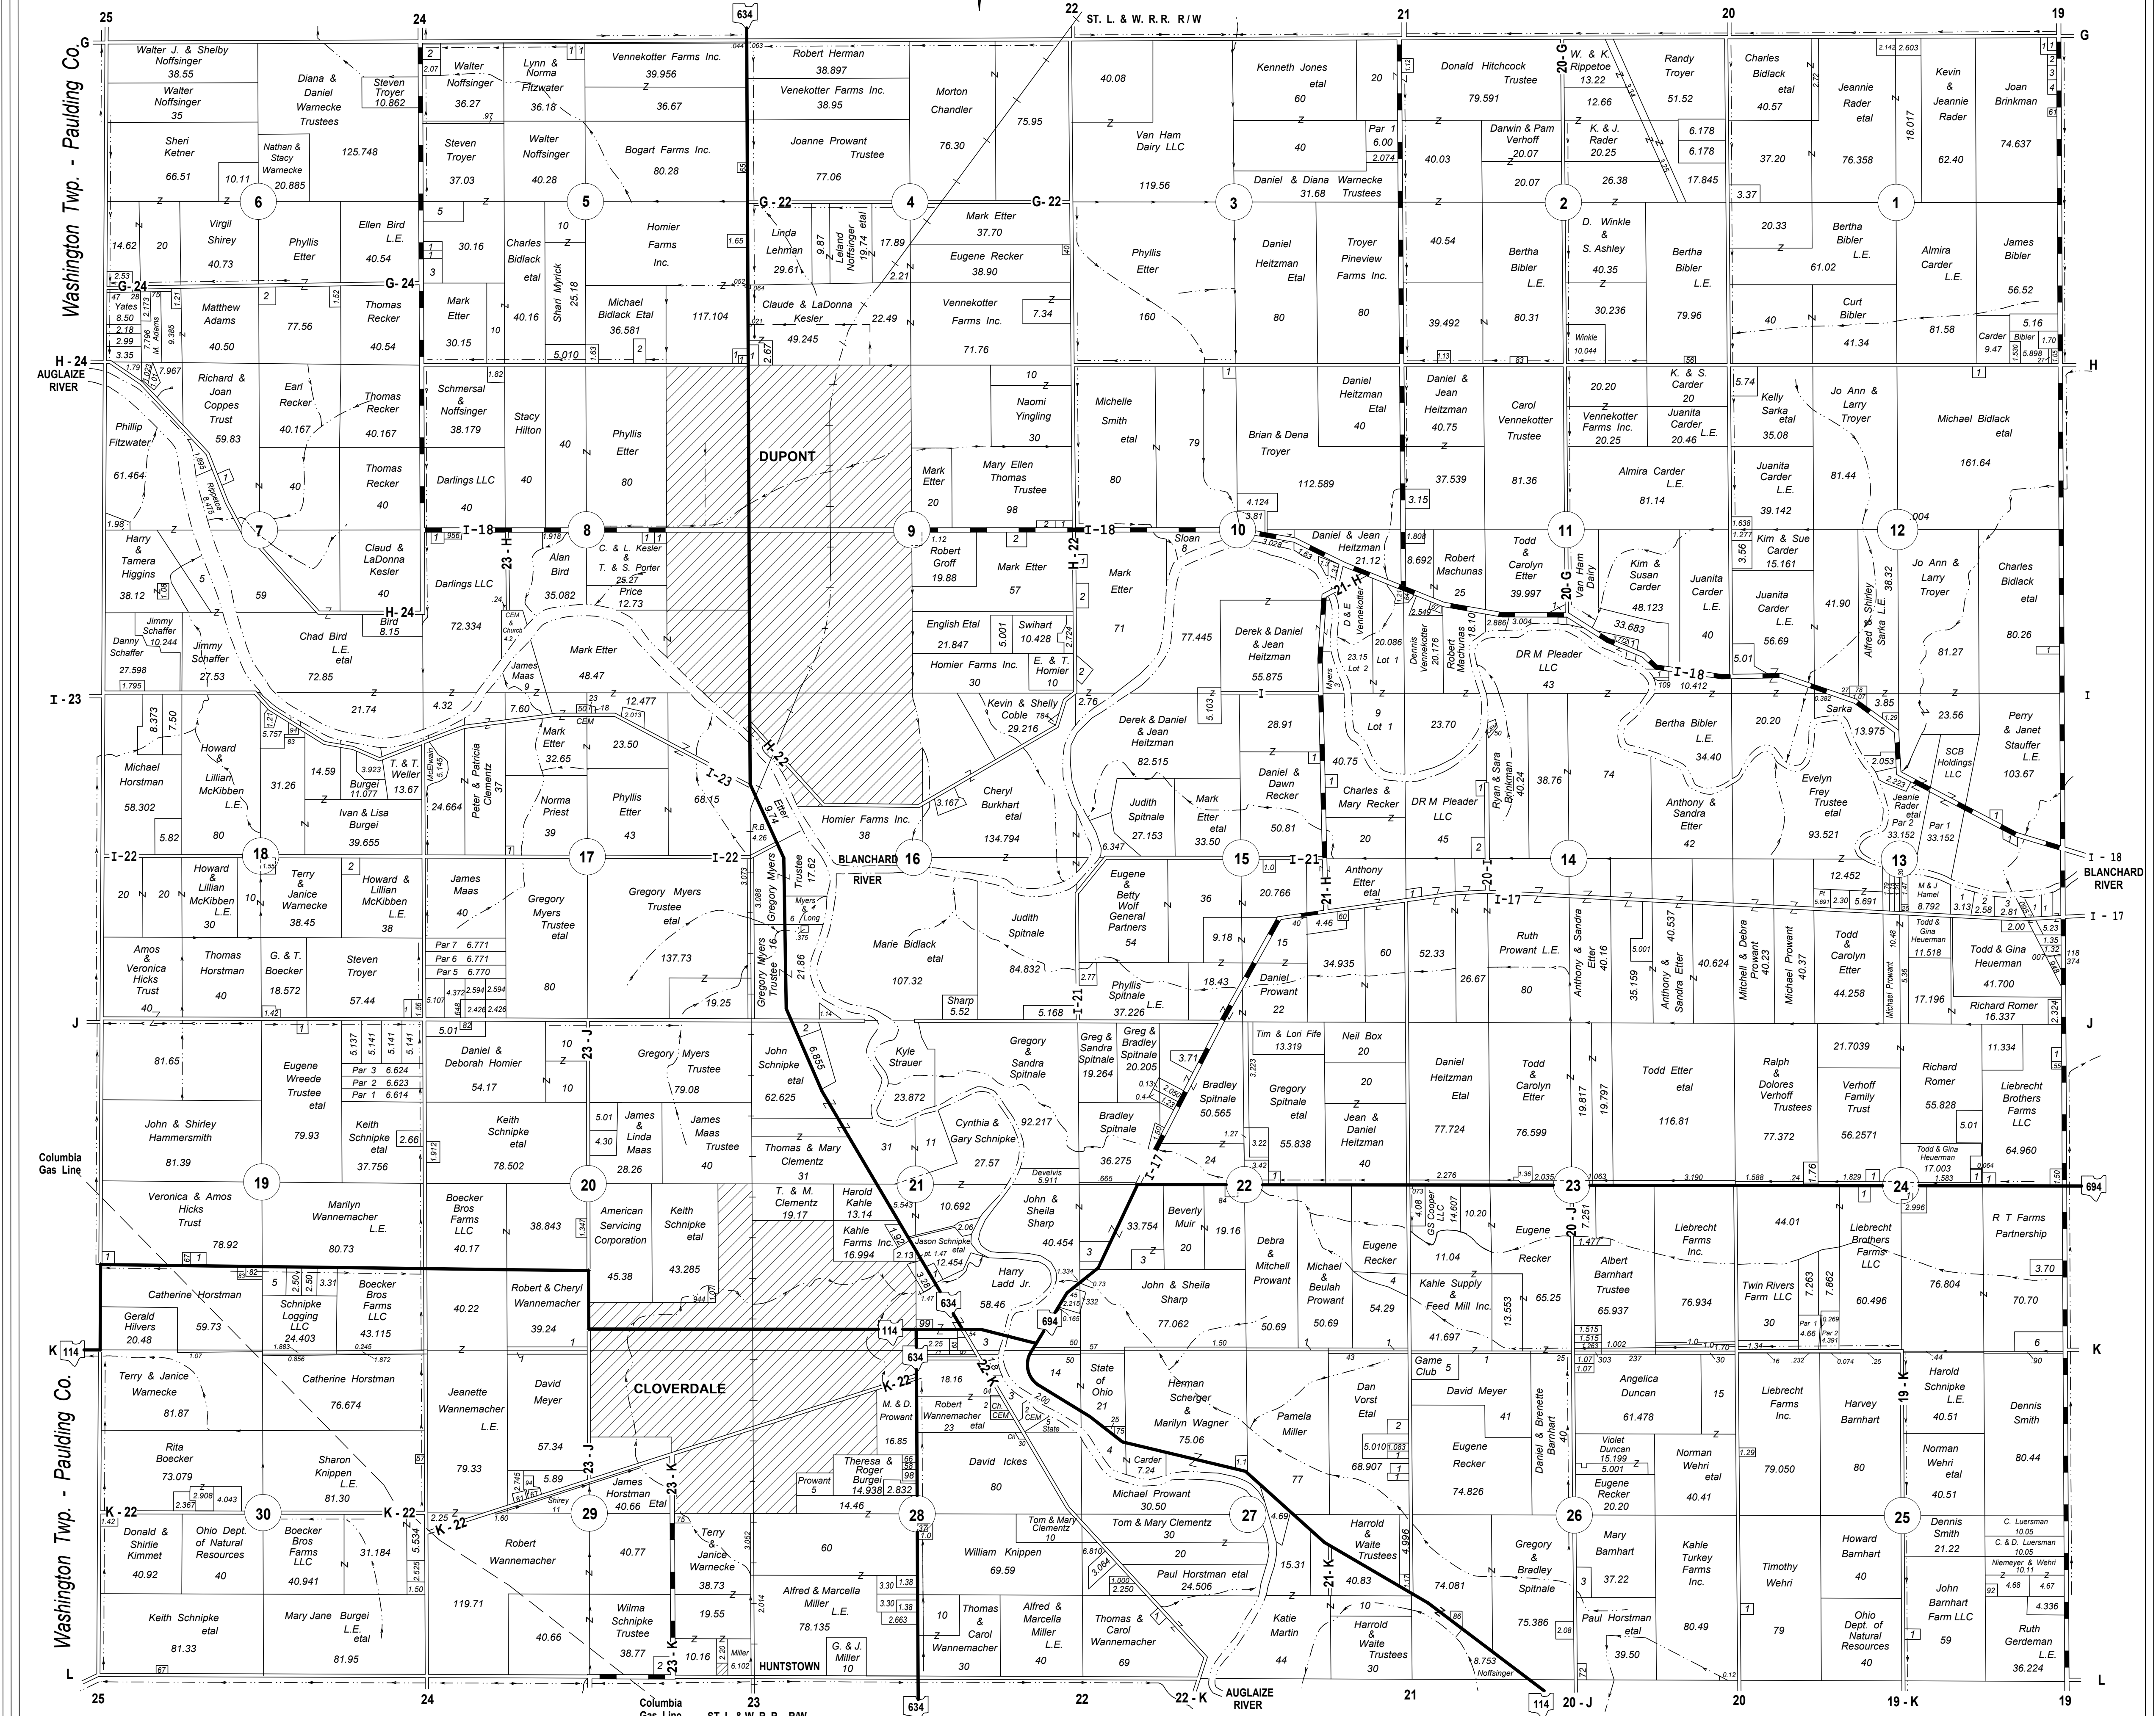

PERRY TOWNSHIP PUTNAM COUNTY, OHIO

STATE ROADS
COUNTY ROADS
TOWNSHIP ROADS

T1N-R5E
2015

TERRENCE R. RECKER COUNTY ENGINEER

SCALE: 1" = 1320'

CHECKED TRANSFER TO DATE 12/15/14

This plat is a copy and is for identification purposes only and cannot be guaranteed for accuracy. For more exact information please CHECK deeds and plats on file in Putnam County Recorder's Office, Ottawa, Ohio.