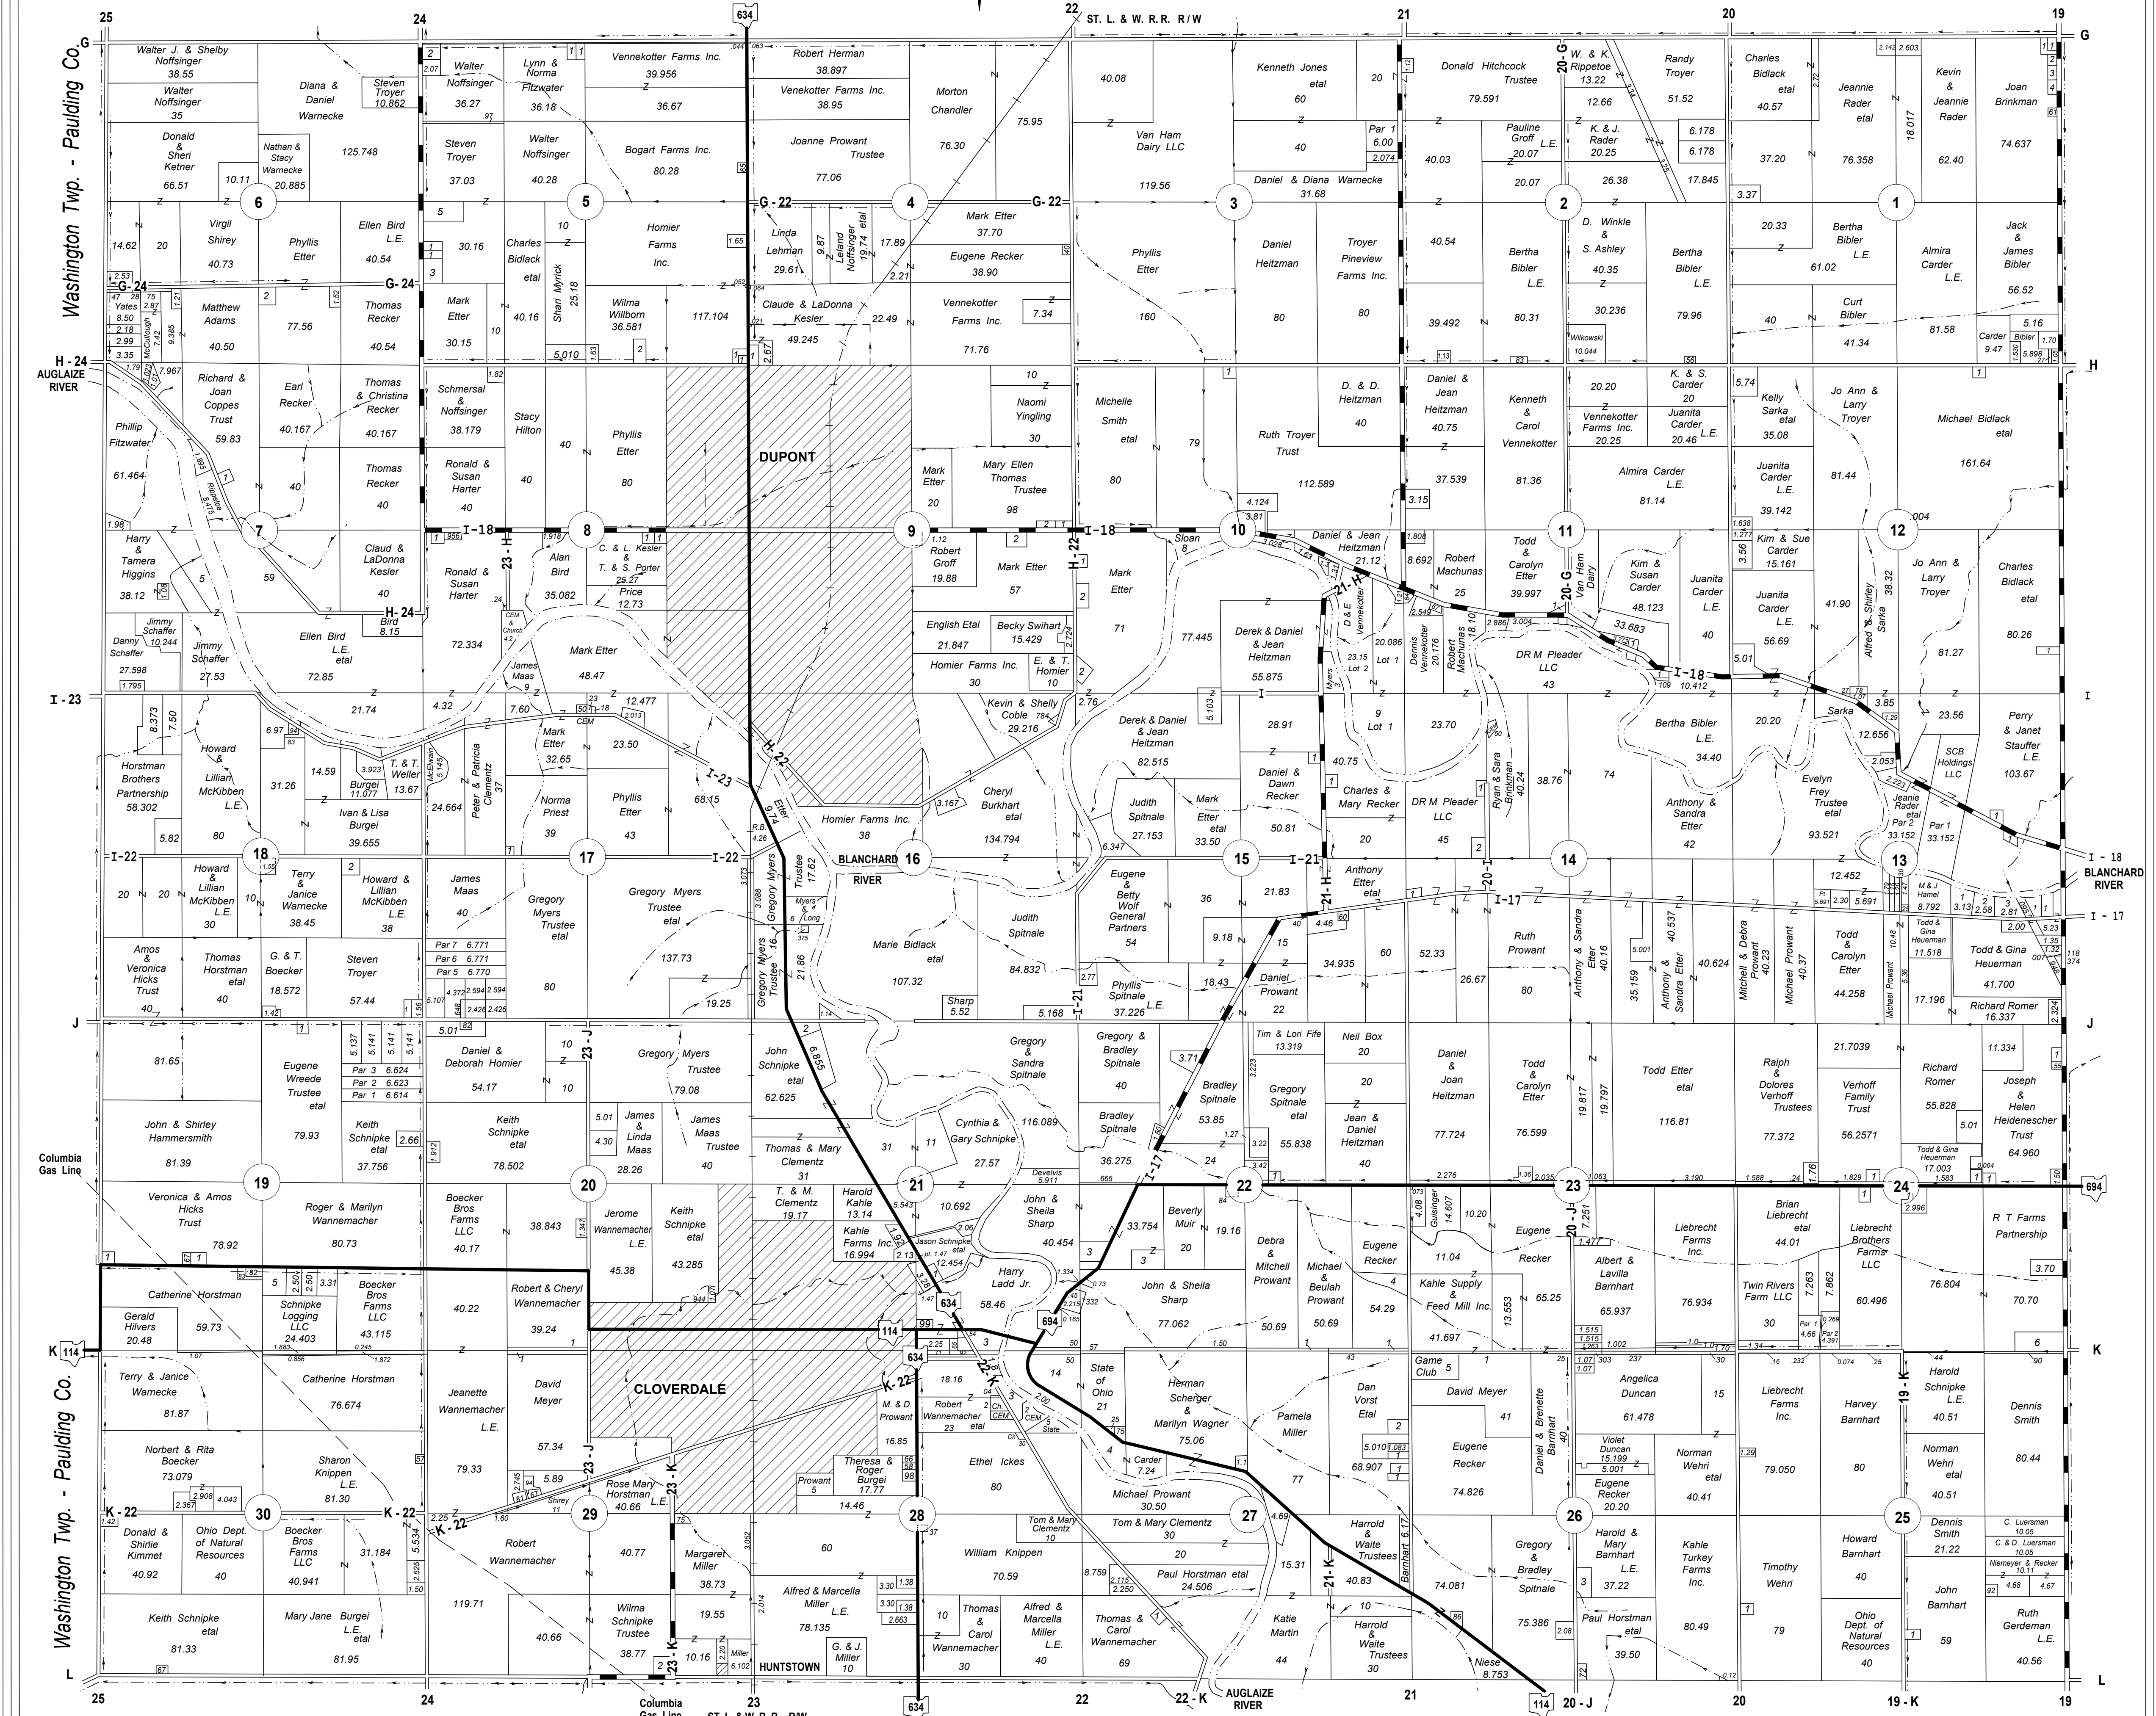

PERRY TOWNSHIP PUTNAM COUNTY, OHIO

STATE ROADS
COUNTY ROADS
TOWNSHIP ROADS

T1N-R5E
2013

TERRENCE R. RECKER COUNTY ENGINEER

SCALE: 1" = 1320'

CHECKED TRANSFER TO DATE 11/26/12

This plat is a copy and is for identification purposes only and cannot be guaranteed for accuracy. For more exact information please check deeds and plats on file in Putnam County Recorder's Office, Ottawa, Ohio.