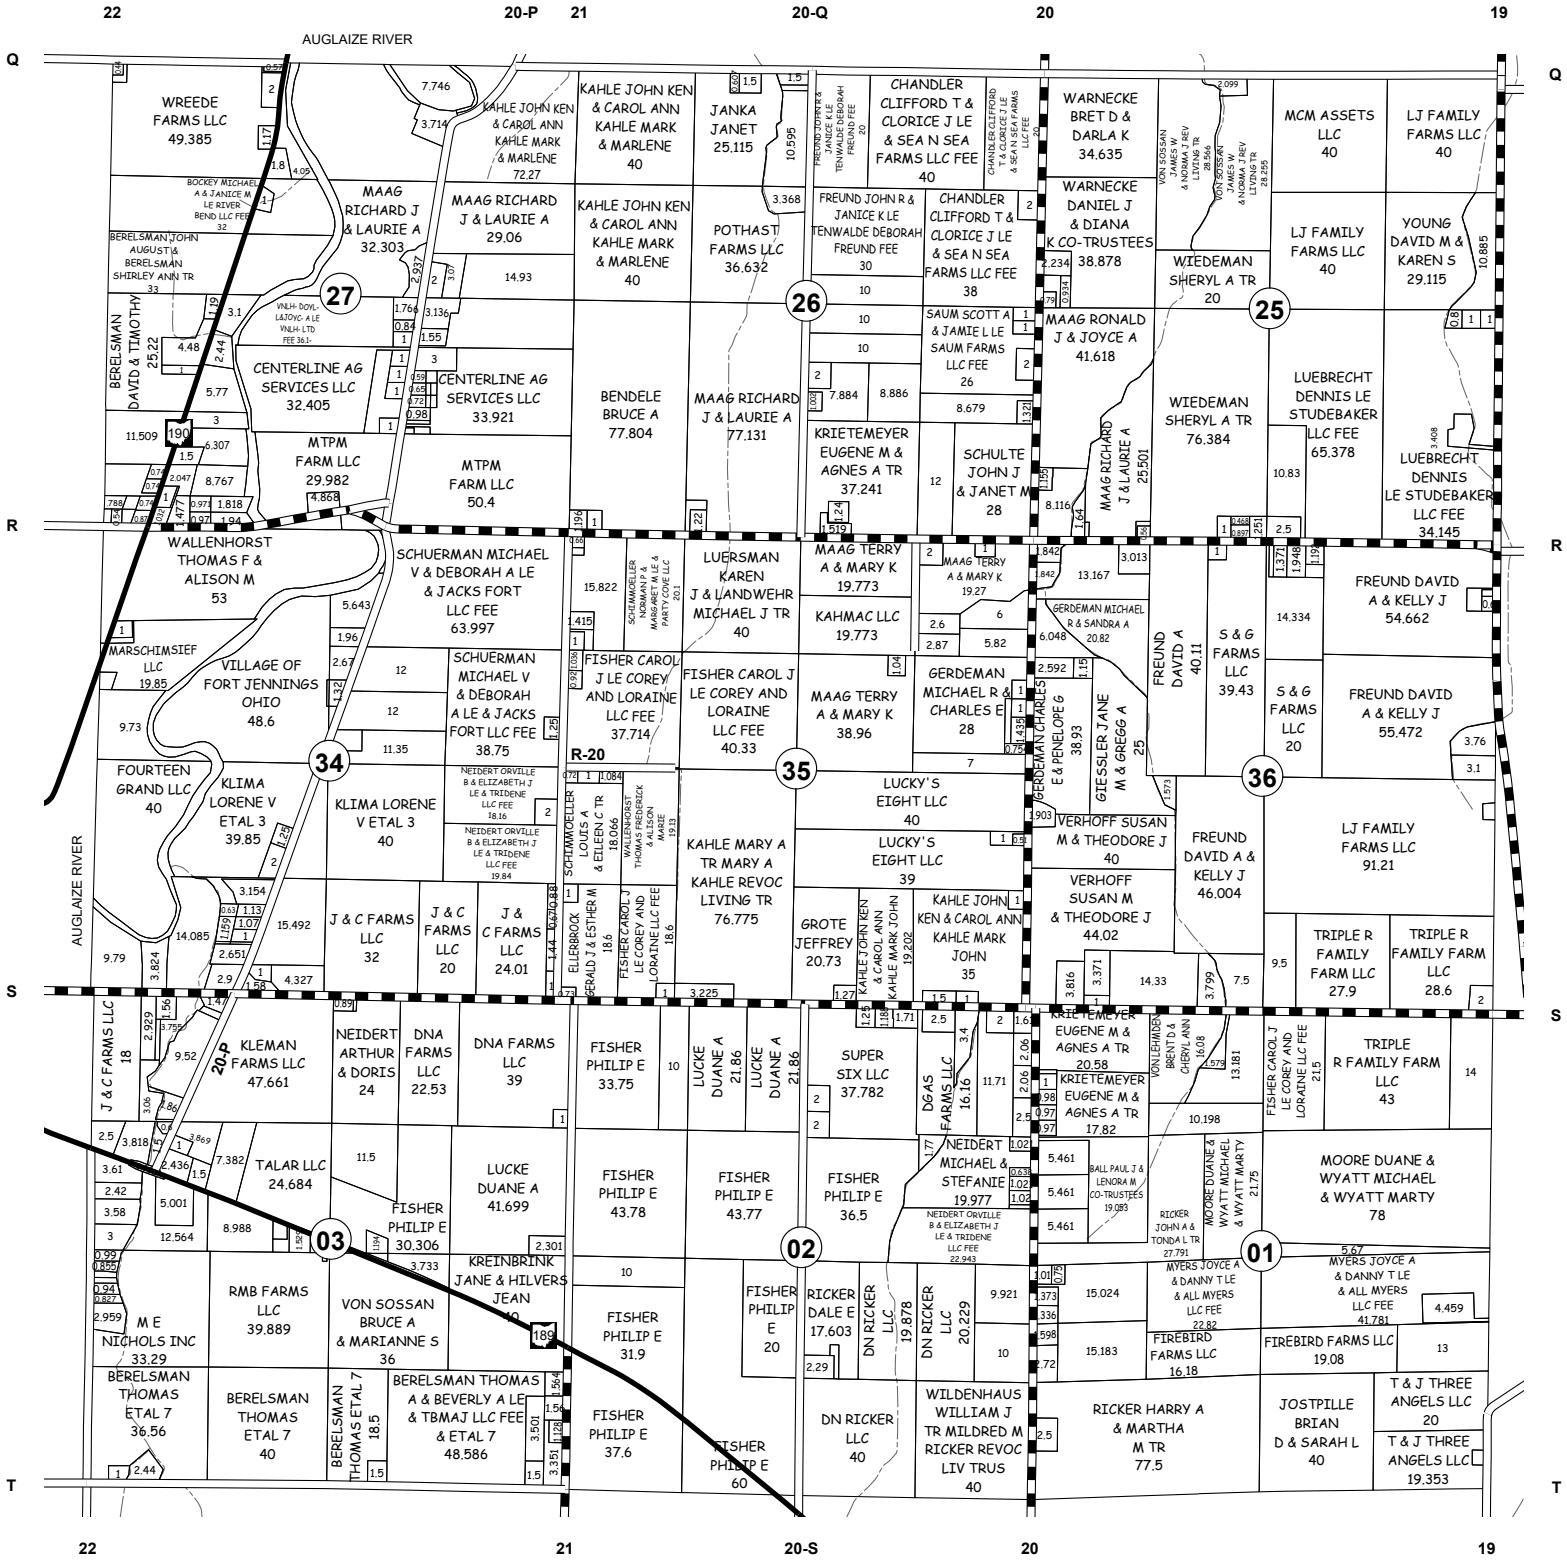

\$5.00

2024 Putnam County Ohio

Putnam County Courthouse - Ottawa, Ohio

Plat Book

Prepared By:

Michael L. Lenhart P.E., P.S.
Putnam County Engineer

ORC 5543.04

Blanchard Township Southwest Quarter

Jackson Township Southeast Quarter

Jennings Township Northwest Quarter

Jennings Township Southwest Quarter

Jennings Township Northeast Quarter

Jennings Township Southeast Quarter

Liberty Township Northwest Quarter

13 12 11-A 11 10

13 12 11-A 11 10

Liberty Township Northeast Quarter

10 9 D.T. & I. 8 7-A 7
R.R.

D.T. & I.
R.R.

10 9 X 8 7

Liberty Township Southeast Quarter

Monroe Township Northwest Quarter

22

21

C-20

20

19-A

19

Monroe Township Southeast Quarter

Monterey Township Northwest Quarter