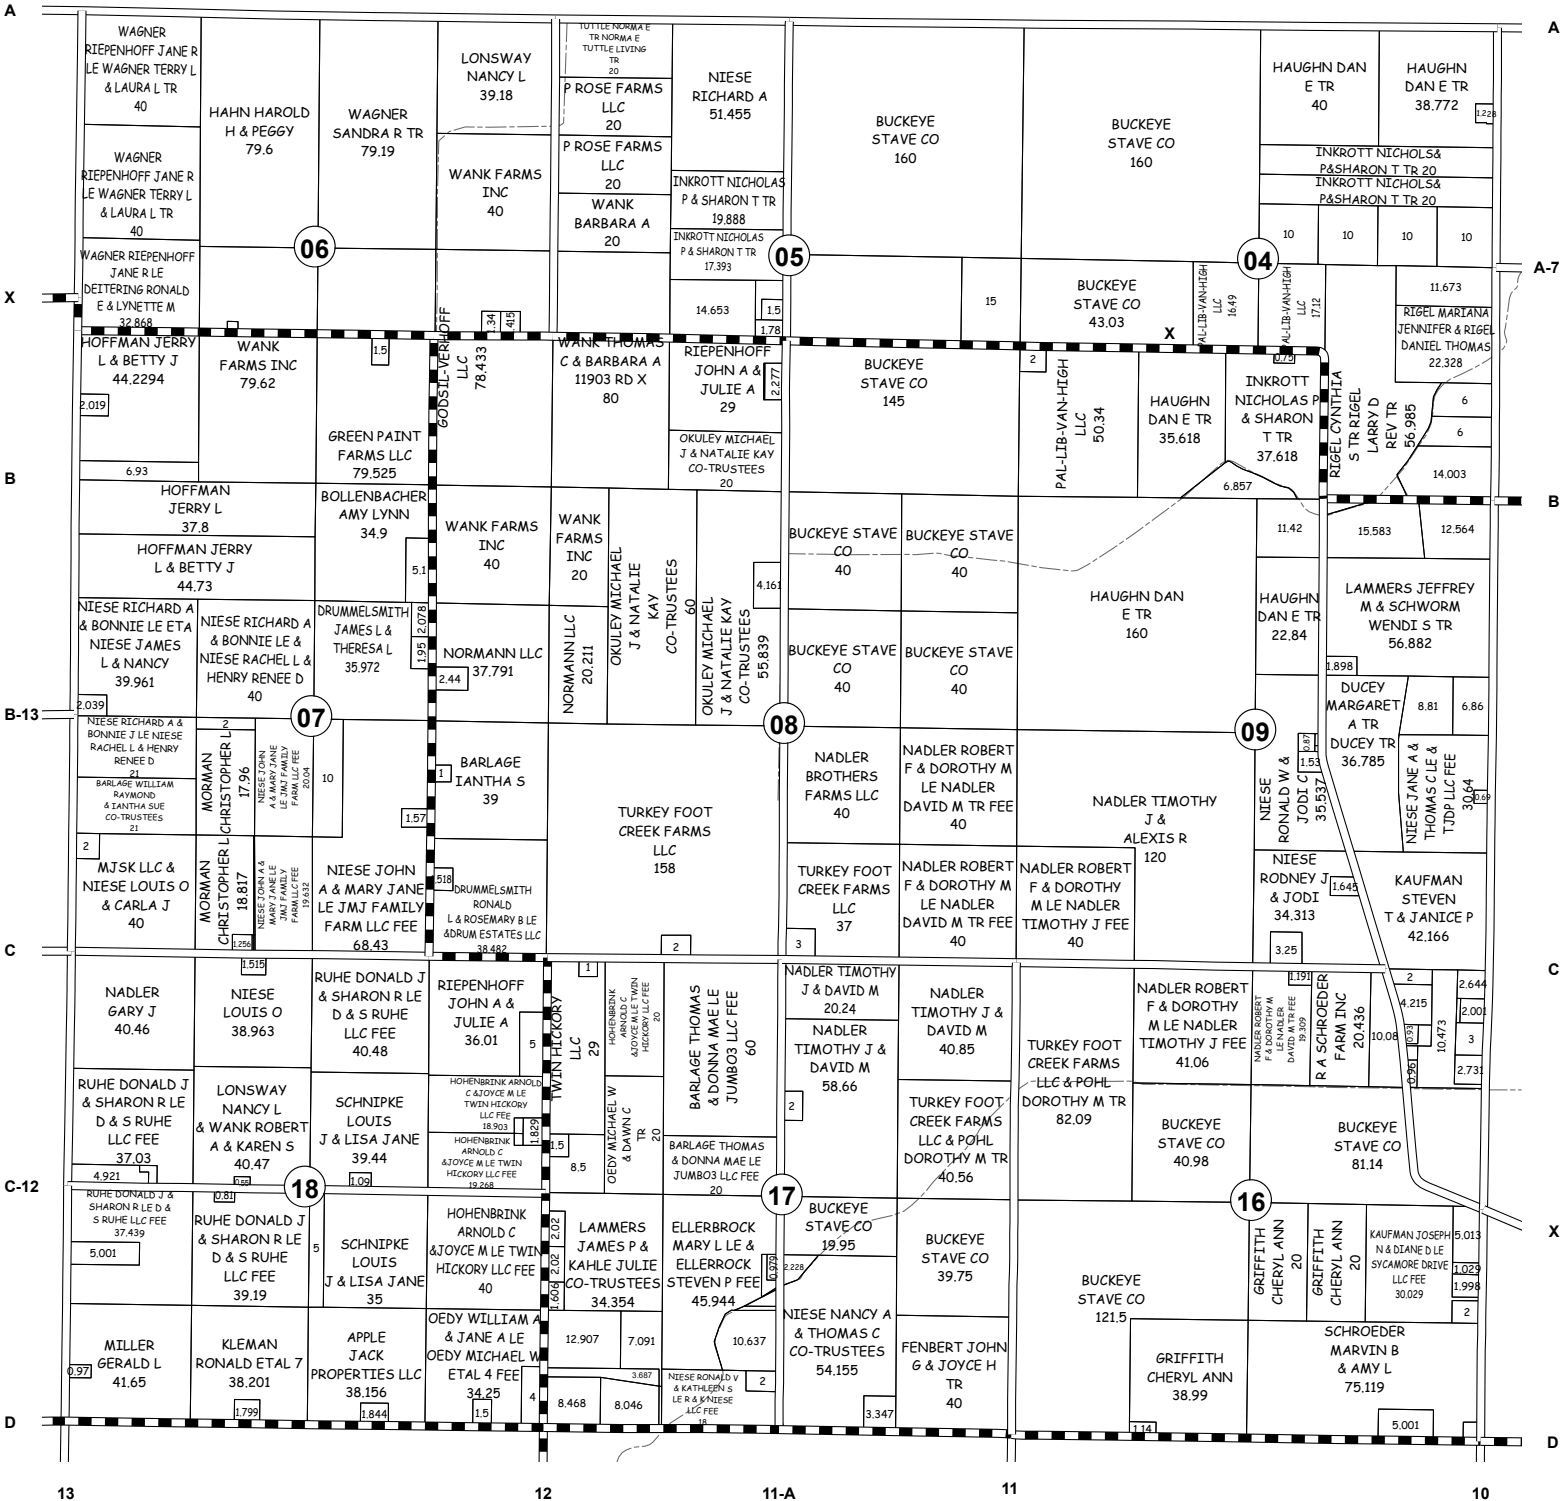

\$5.00

2024 Putnam County Ohio

Putnam County Courthouse - Ottawa, Ohio

Plat Book

Prepared By:

Michael L. Lenhart P.E., P.S.
Putnam County Engineer

ORC 5543.04

Blanchard Township Southwest Quarter

Blanchard Township Southeast Quarter

Greensburg Township Northwest Quarter

Greensburg Township Southwest Quarter

Greensburg Township Southeast Quarter

Jackson Township Northwest Quarter

Jackson Township Southwest Quarter

Jackson Township Southeast Quarter

Jennings Township Northwest Quarter

Jennings Township Southwest Quarter

Jennings Township Northeast Quarter

Jennings Township Southeast Quarter

Liberty Township Northwest Quarter

13 12 11-A 11 10

13 12 11-A 11 10

Liberty Township Northeast Quarter

10 9 D.T. & I. 8 7-A 7
R.R.

D.T. & I.
R.R.

10 9 X 8 7

Liberty Township Southeast Quarter

Monroe Township Northwest Quarter