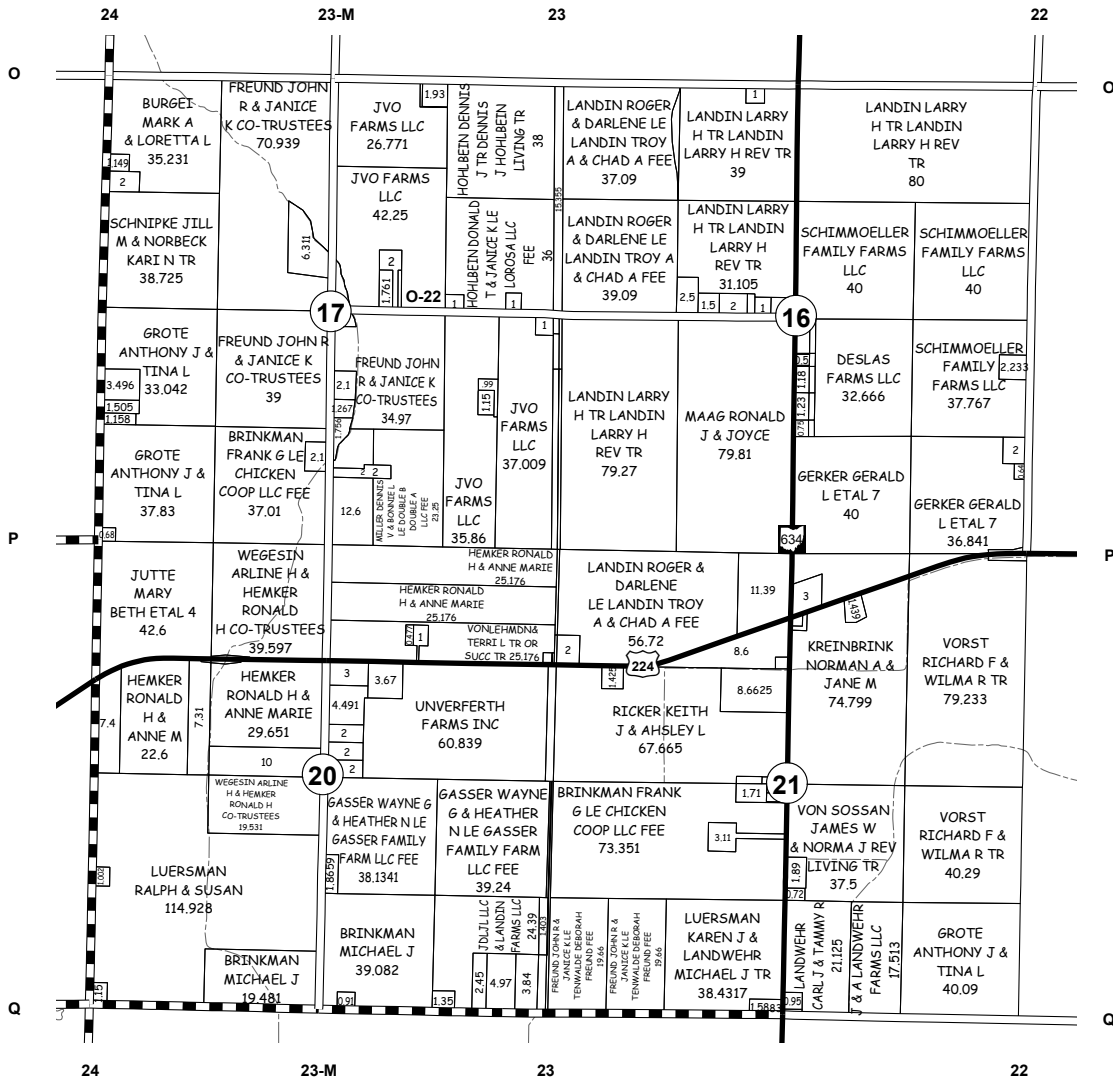

\$5.00

2024 Putnam County Ohio

Putnam County Courthouse - Ottawa, Ohio

Plat Book

Prepared By:

Michael L. Lenhart P.E., P.S.
Putnam County Engineer

ORC 5543.04

Blanchard Township Southwest Quarter

Blanchard Township Southeast Quarter

Greensburg Township Northwest Quarter

Greensburg Township Southwest Quarter

Greensburg Township Southeast Quarter

Jackson Township Northwest Quarter

Jackson Township Southwest Quarter

Jackson Township Southeast Quarter

Jennings Township Northwest Quarter

Jennings Township Southwest Quarter

Jennings Township Northeast Quarter

Jennings Township Southeast Quarter

Liberty Township Northwest Quarter

13 12 11-A 11 10

13 12 11-A 11 10

Liberty Township Northeast Quarter

10 9 D.T. & I. 8 7-A 7
R.R.

D.T. & I.
R.R.

10 9 X 8 7

Liberty Township Southeast Quarter

Monroe Township Northwest Quarter