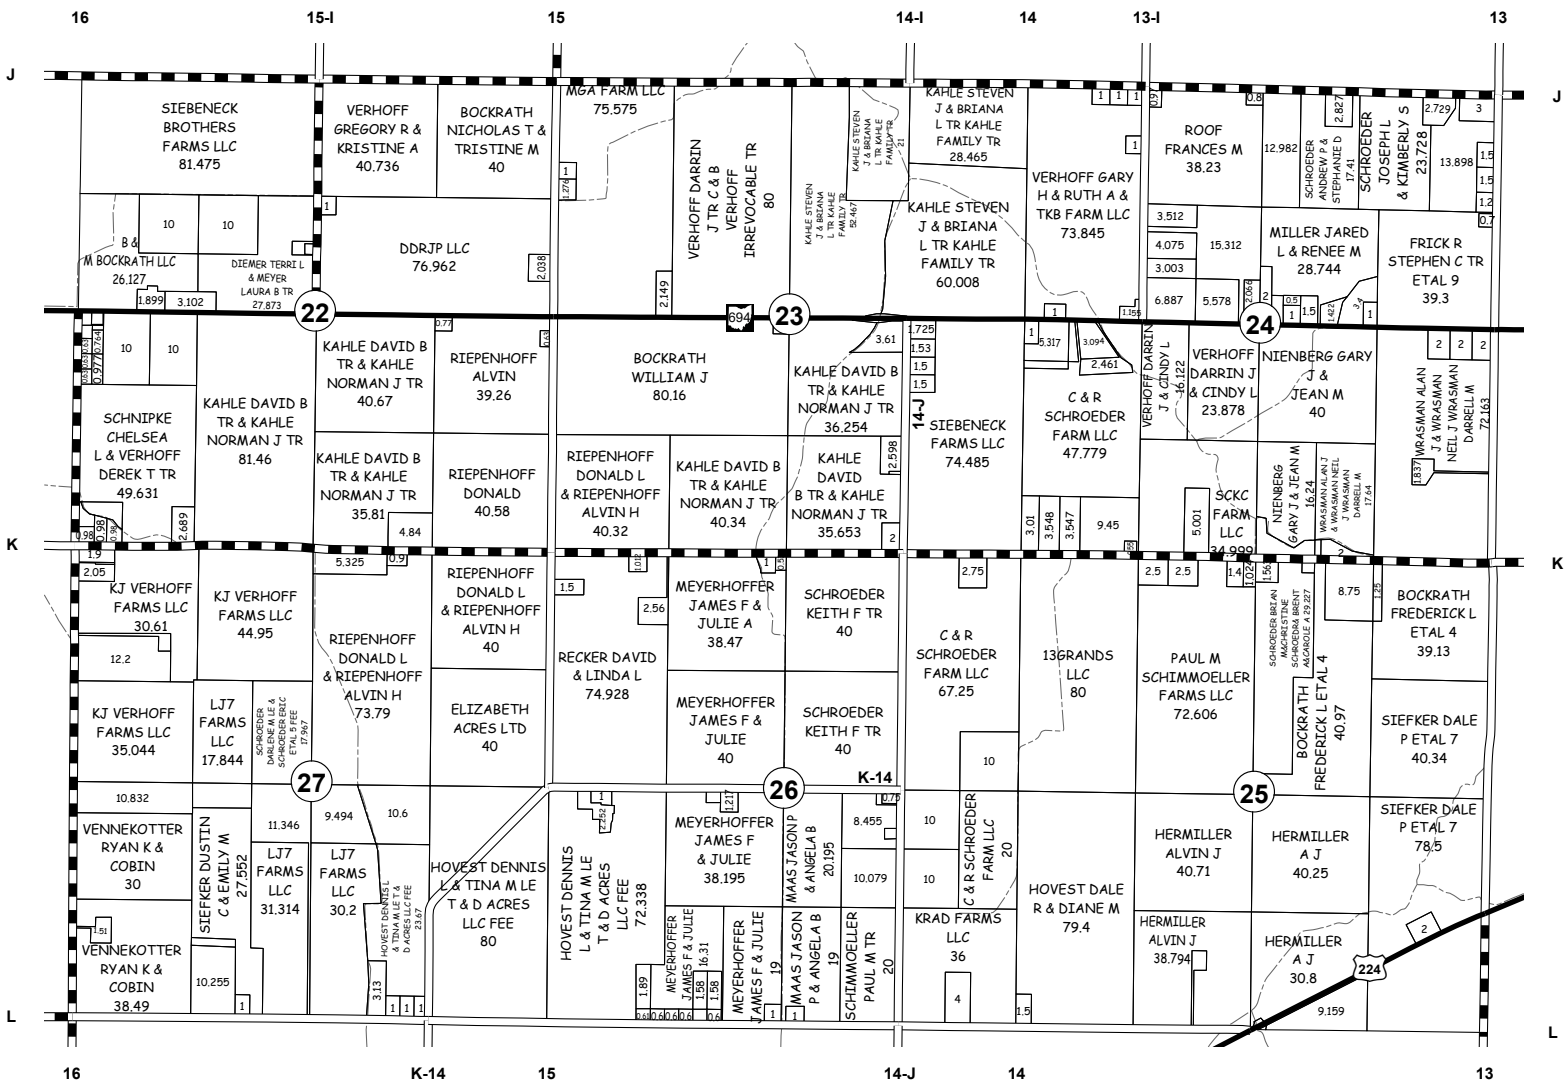

Greensburg Township Southeast Quarter