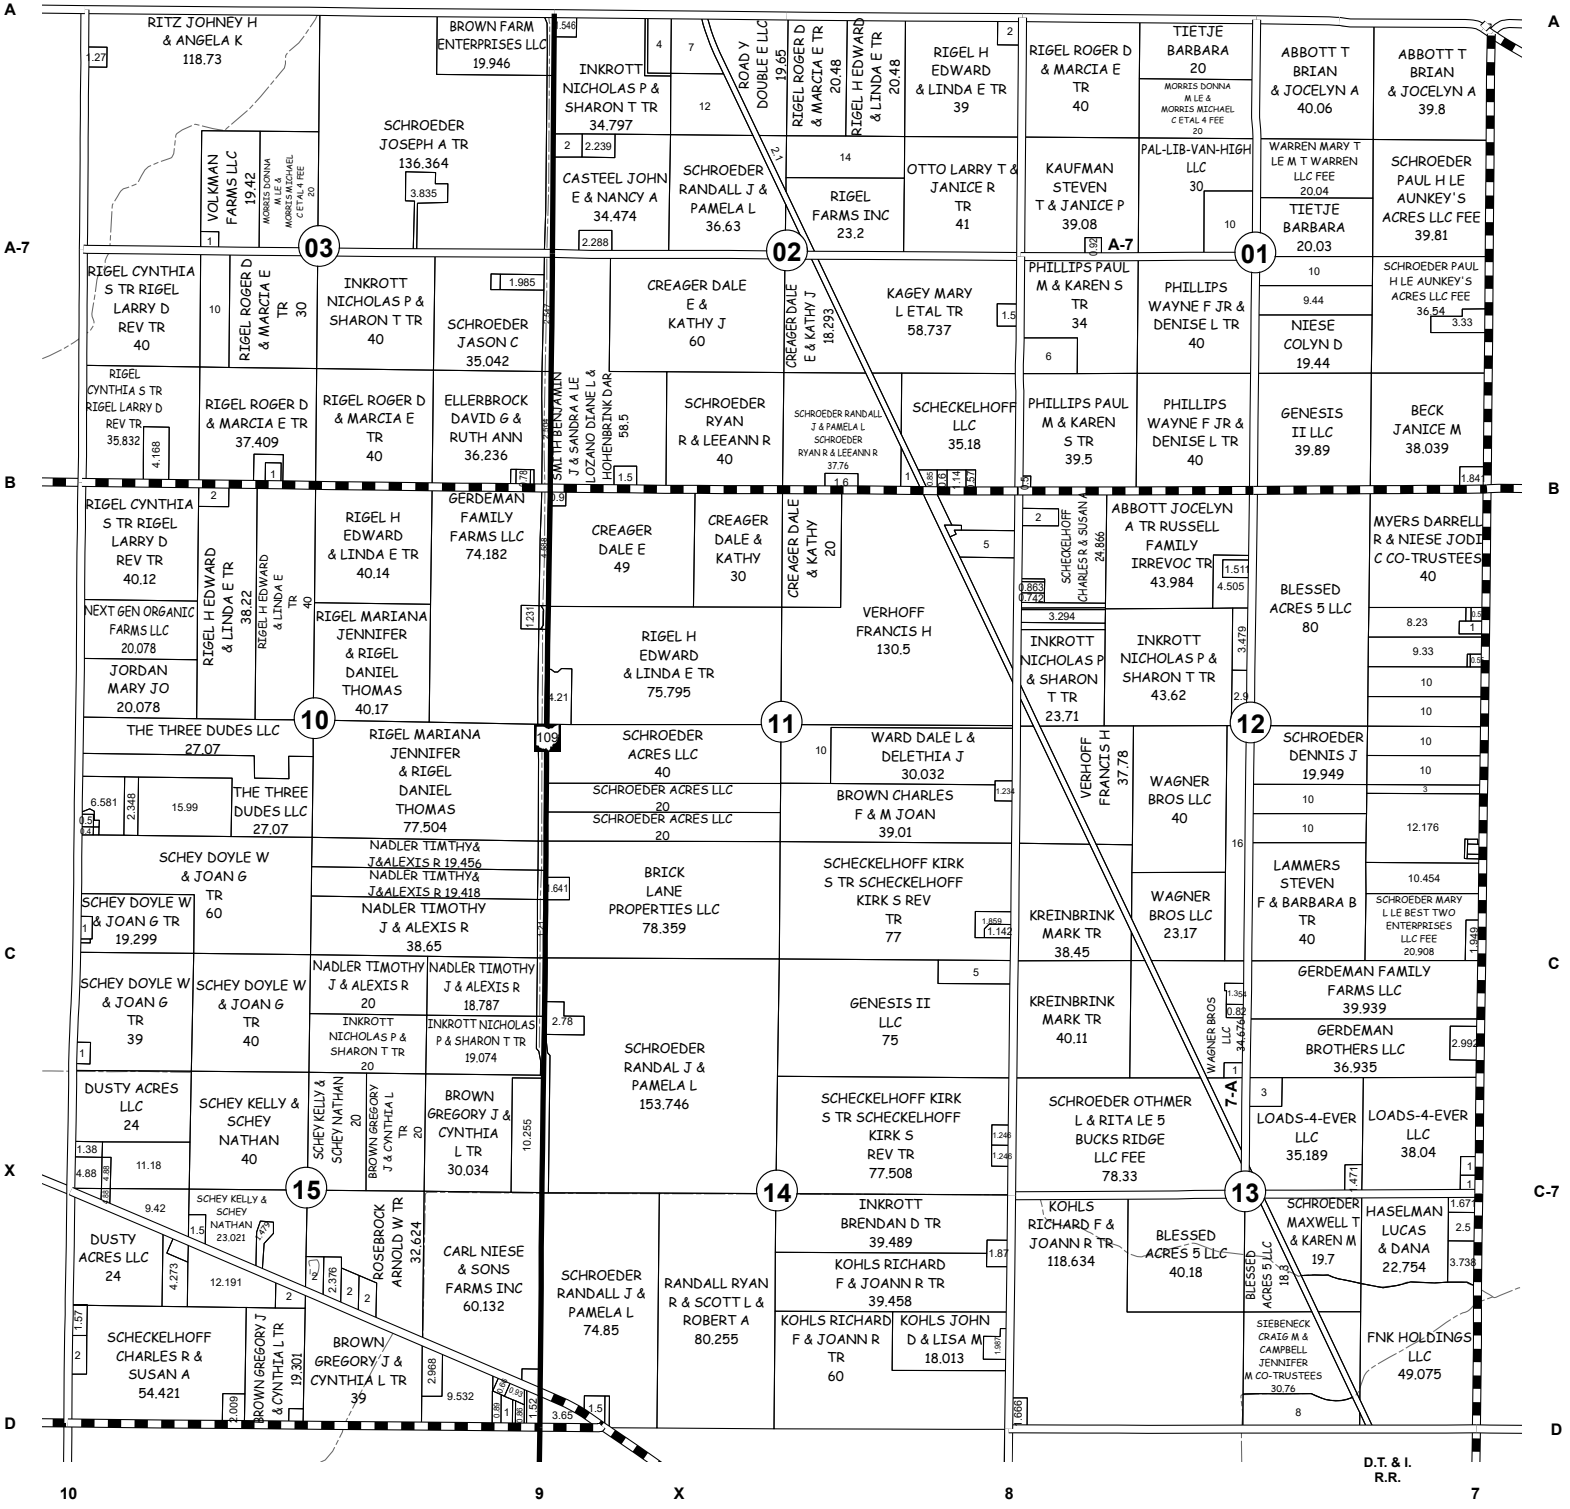

\$5.00

2024 Putnam County Ohio

Putnam County Courthouse - Ottawa, Ohio

Plat Book

Prepared By:

Michael L. Lenhart P.E., P.S.
Putnam County Engineer

ORC 5543.04

Blanchard Township Southwest Quarter

Blanchard Township Southeast Quarter

Greensburg Township Northwest Quarter

Greensburg Township Southwest Quarter

Greensburg Township Southeast Quarter

Jackson Township Northwest Quarter

Jackson Township Southwest Quarter

Jackson Township Southeast Quarter

Jennings Township Northwest Quarter

Jennings Township Southwest Quarter

Jennings Township Northeast Quarter

Jennings Township Southeast Quarter

Liberty Township Northwest Quarter

13 12 11-A 11 10

13 12 11-A 11 10

Liberty Township Northeast Quarter

10 9 D.T. & I. 8 7-A 7
R.R.

D.T. & I.
R.R.

10 9 X 8 7

Liberty Township Southeast Quarter

Monroe Township Northwest Quarter