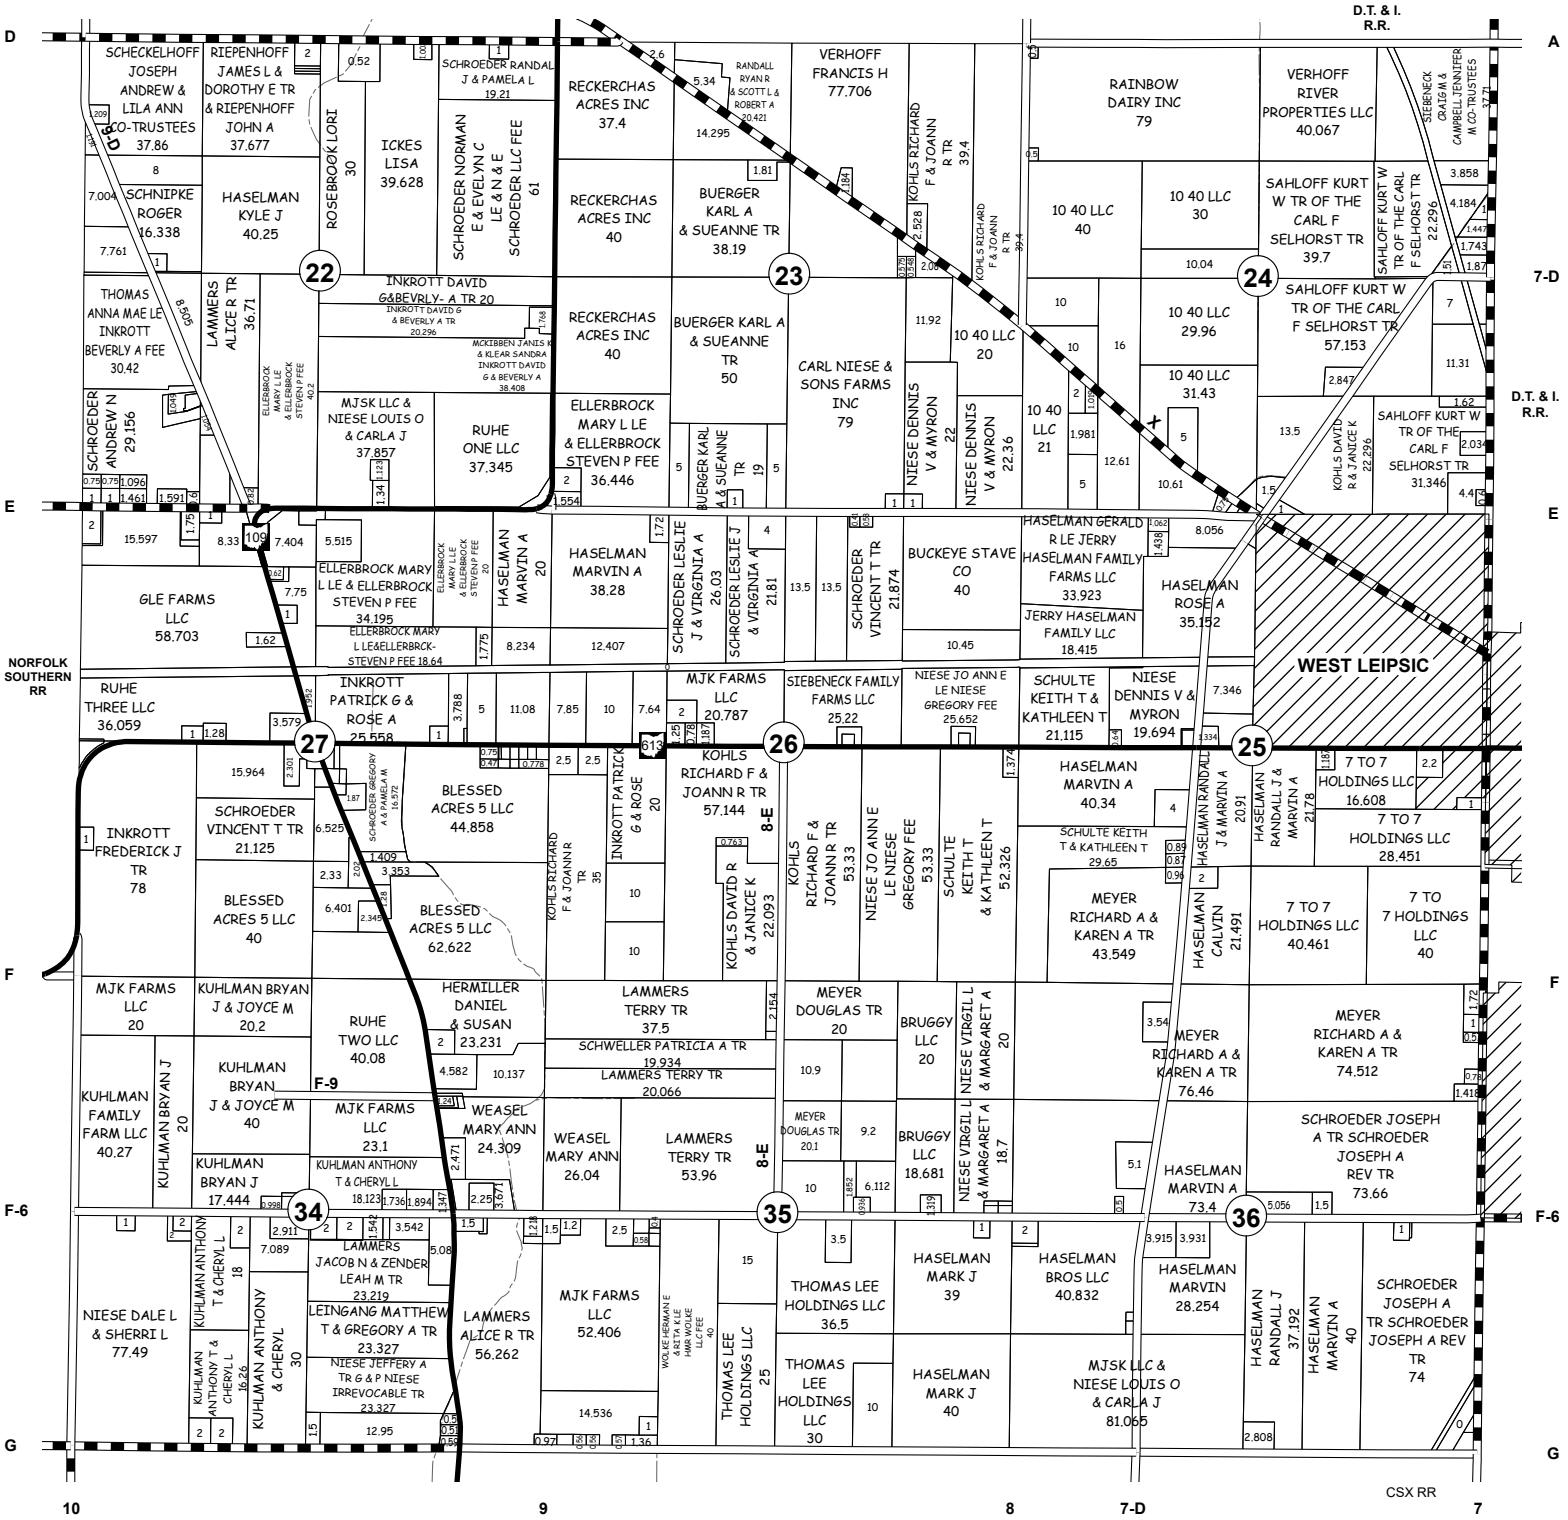

\$5.00

2024 Putnam County Ohio

Putnam County Courthouse - Ottawa, Ohio

Plat Book

Prepared By:

Michael L. Lenhart P.E., P.S.
Putnam County Engineer

ORC 5543.04

Blanchard Township Southwest Quarter

Jackson Township Southeast Quarter

Jennings Township Northwest Quarter

Jennings Township Southwest Quarter

Jennings Township Northeast Quarter

Jennings Township Southeast Quarter

Liberty Township Northwest Quarter

13 12 11-A 11 10

13 12 11-A 11 10

Liberty Township Northeast Quarter

10 9 D.T. & I. 8 7-A 7
R.R.

D.T. & I.
R.R.

10 9 X 8 7

Liberty Township Southeast Quarter

Monroe Township Northwest Quarter

22

21

C-20

20

19-A

19

Monroe Township Southeast Quarter

Monterey Township Northwest Quarter