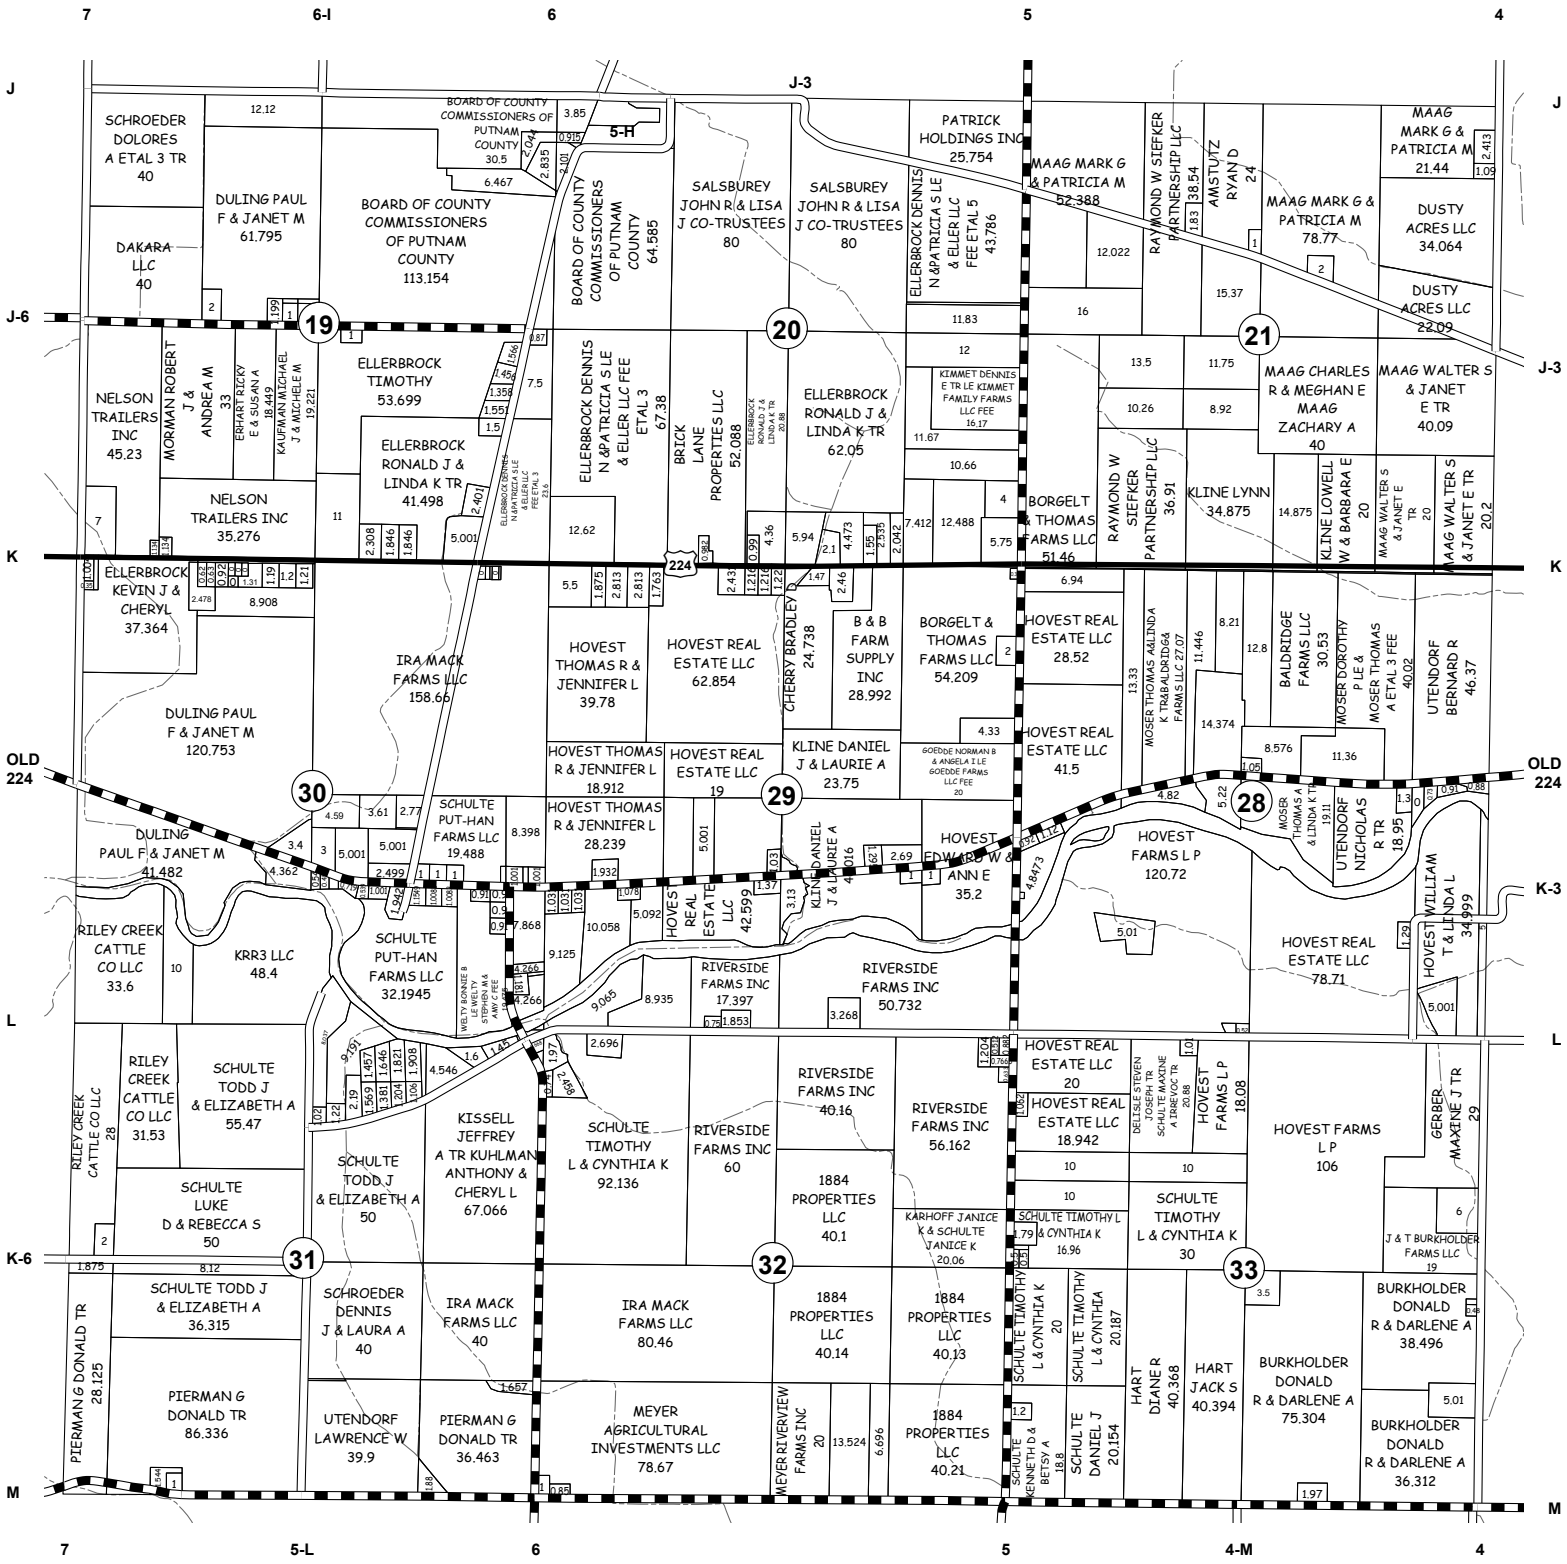

\$5.00

2024 Putnam County Ohio

Putnam County Courthouse - Ottawa, Ohio

Plat Book

Prepared By:

Michael L. Lenhart P.E., P.S.
Putnam County Engineer

ORC 5543.04

Blanchard Township Southwest Quarter

Jackson Township Southeast Quarter

Jennings Township Northwest Quarter

Jennings Township Southwest Quarter

Jennings Township Northeast Quarter

Jennings Township Southeast Quarter

Liberty Township Northwest Quarter

13 12 11-A 11 10

13 12 11-A 11 10

Liberty Township Northeast Quarter

10 9 D.T. & I. 8 7-A 7
R.R.

D.T. & I.
R.R.

10 9 X 8 7

Liberty Township Southeast Quarter

Monroe Township Northwest Quarter

A

A

Van Buren Township Southeast Quarter