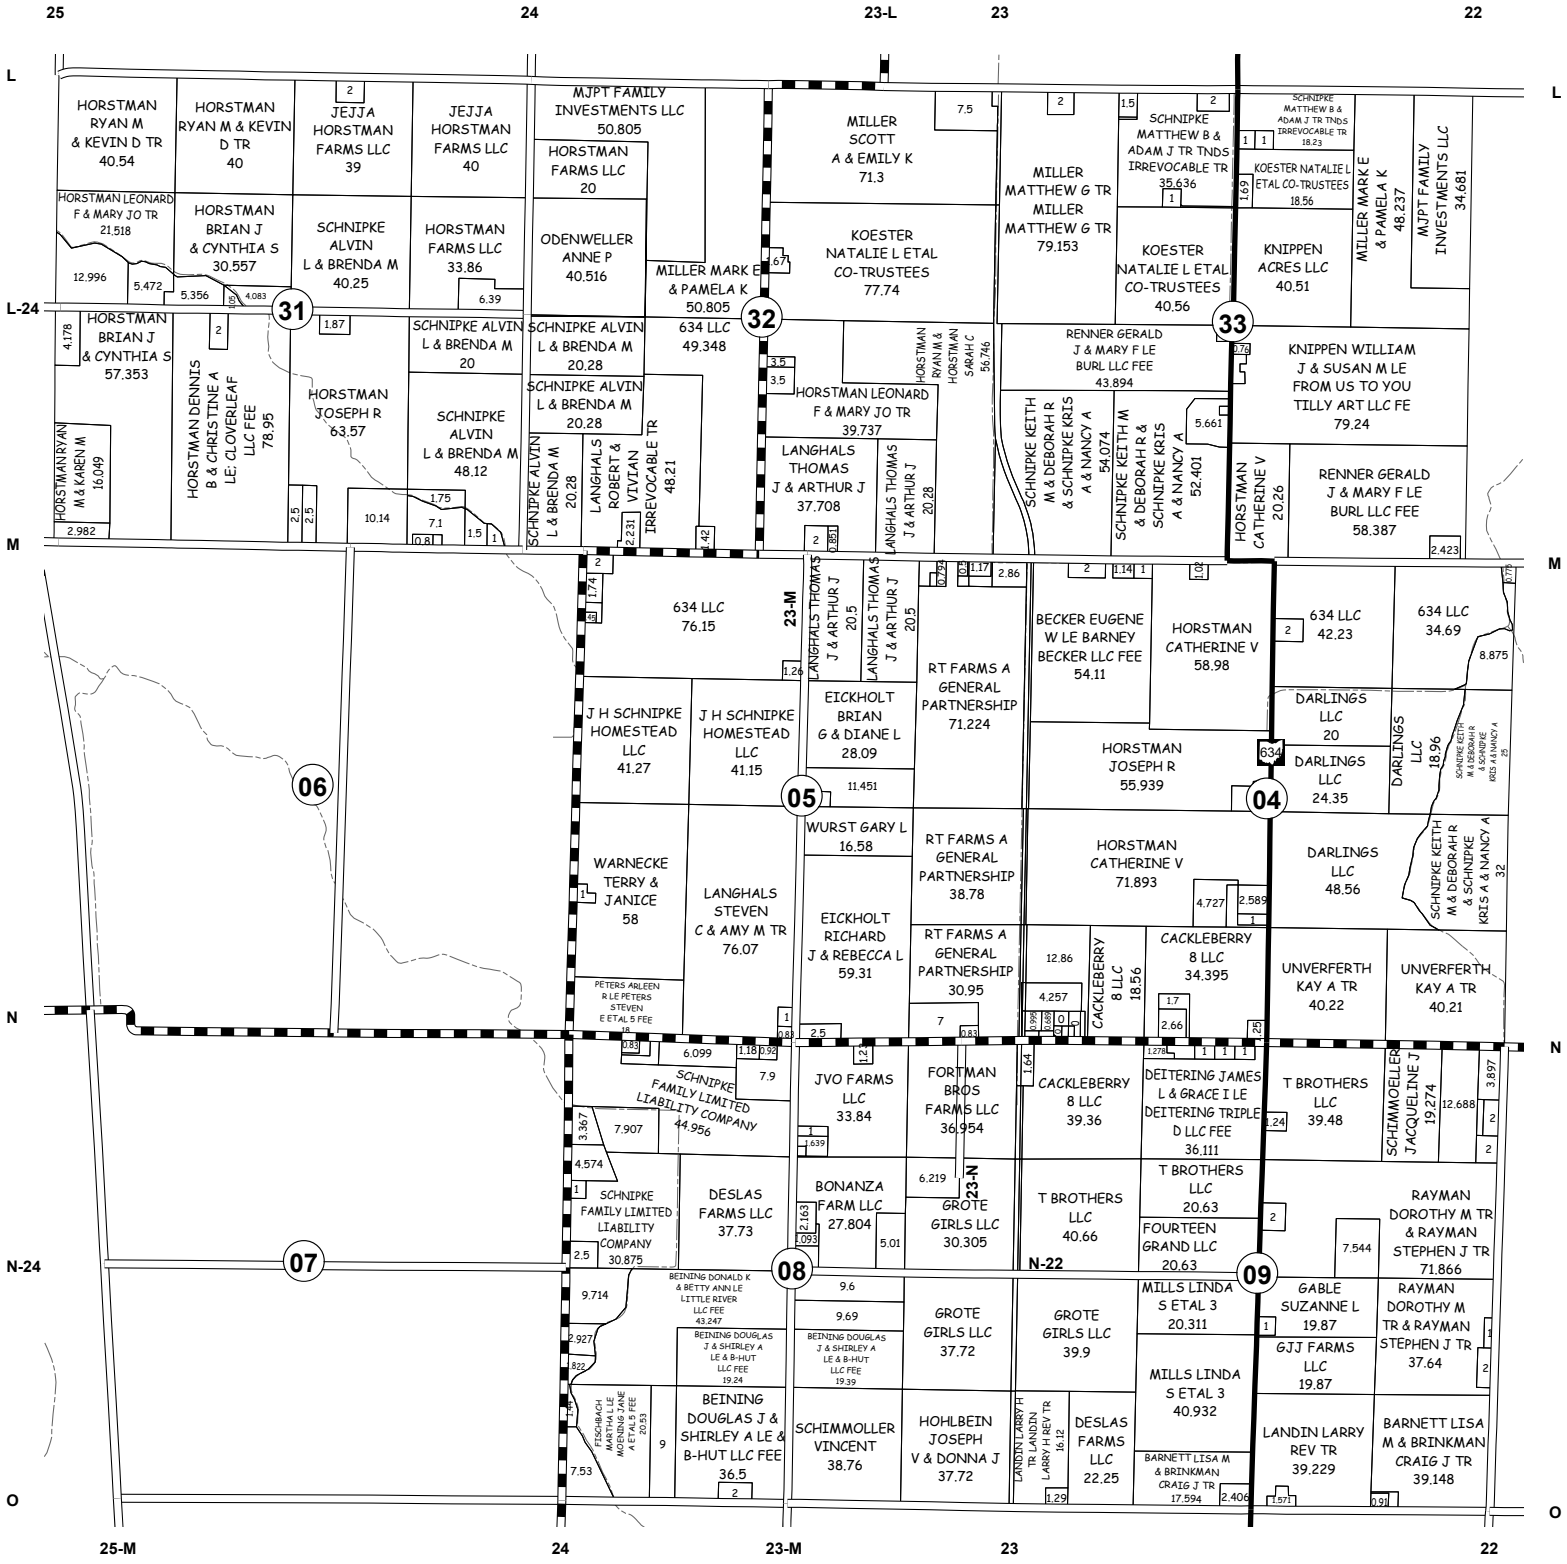

\$5.00

2024 Putnam County Ohio

Putnam County Courthouse - Ottawa, Ohio

Plat Book

Prepared By:

Michael L. Lenhart P.E., P.S.
Putnam County Engineer

ORC 5543.04

Blanchard Township Southwest Quarter

Blanchard Township Southeast Quarter

Greensburg Township Northwest Quarter

Greensburg Township Southwest Quarter

Greensburg Township Southeast Quarter

Jackson Township Northwest Quarter

Jackson Township Southwest Quarter

Jackson Township Southeast Quarter

Jennings Township Northwest Quarter

Jennings Township Southwest Quarter

Jennings Township Northeast Quarter

Jennings Township Southeast Quarter

Liberty Township Northwest Quarter

13 12 11-A 11 10

13 12 11-A 11 10

Liberty Township Northeast Quarter

10 9 D.T. & I. 8 7-A 7
R.R.

D.T. & I.
R.R.

10 9 X 8 7

Liberty Township Southeast Quarter

Monroe Township Northwest Quarter