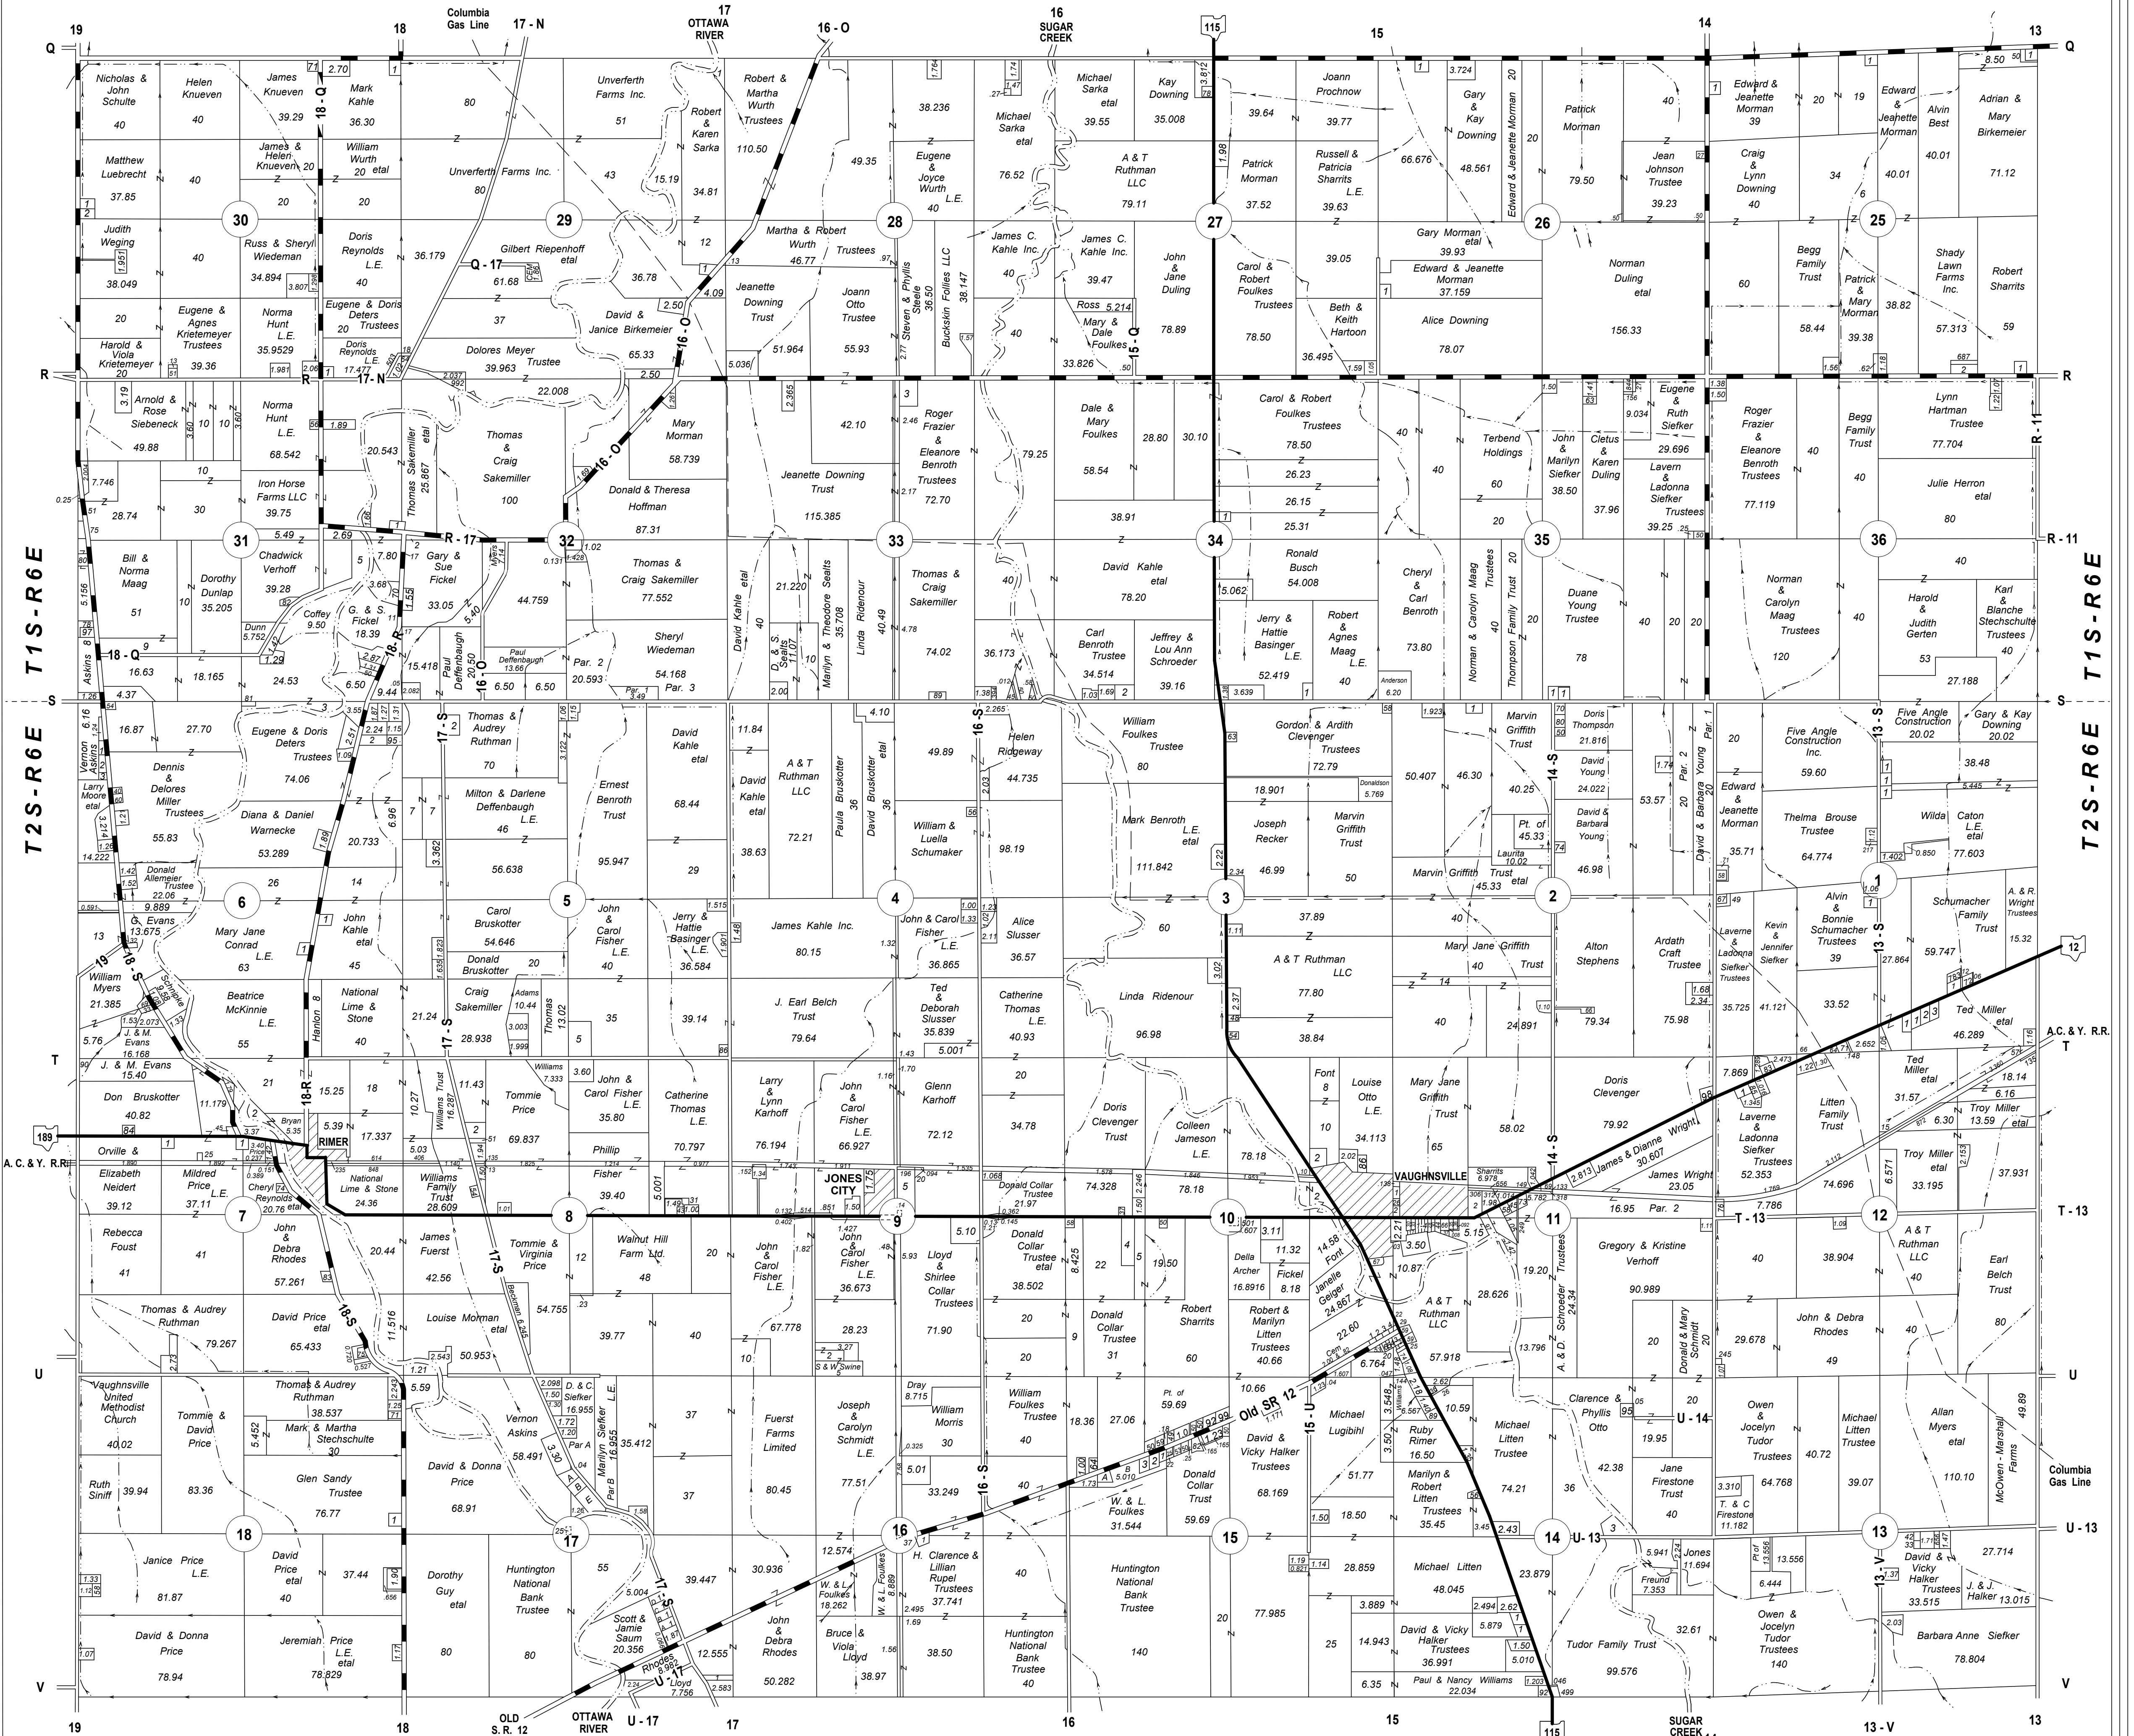

SUGAR CREEK TOWNSHIP PUTNAM COUNTY, OHIO

STATE ROADS
COUNTY ROADS
TOWNSHIP ROADS

T1S-R6E
T2S-R6E

TERRENCE R. RECKER COUNTY ENGINEER

CHECKED TRANSFER TO DATE 11/15/10

2011

SCALE: 1' = 1320'

Sugar Creek Twp. - Allen Co.

Sugar Creek Twp. - Allen Co.