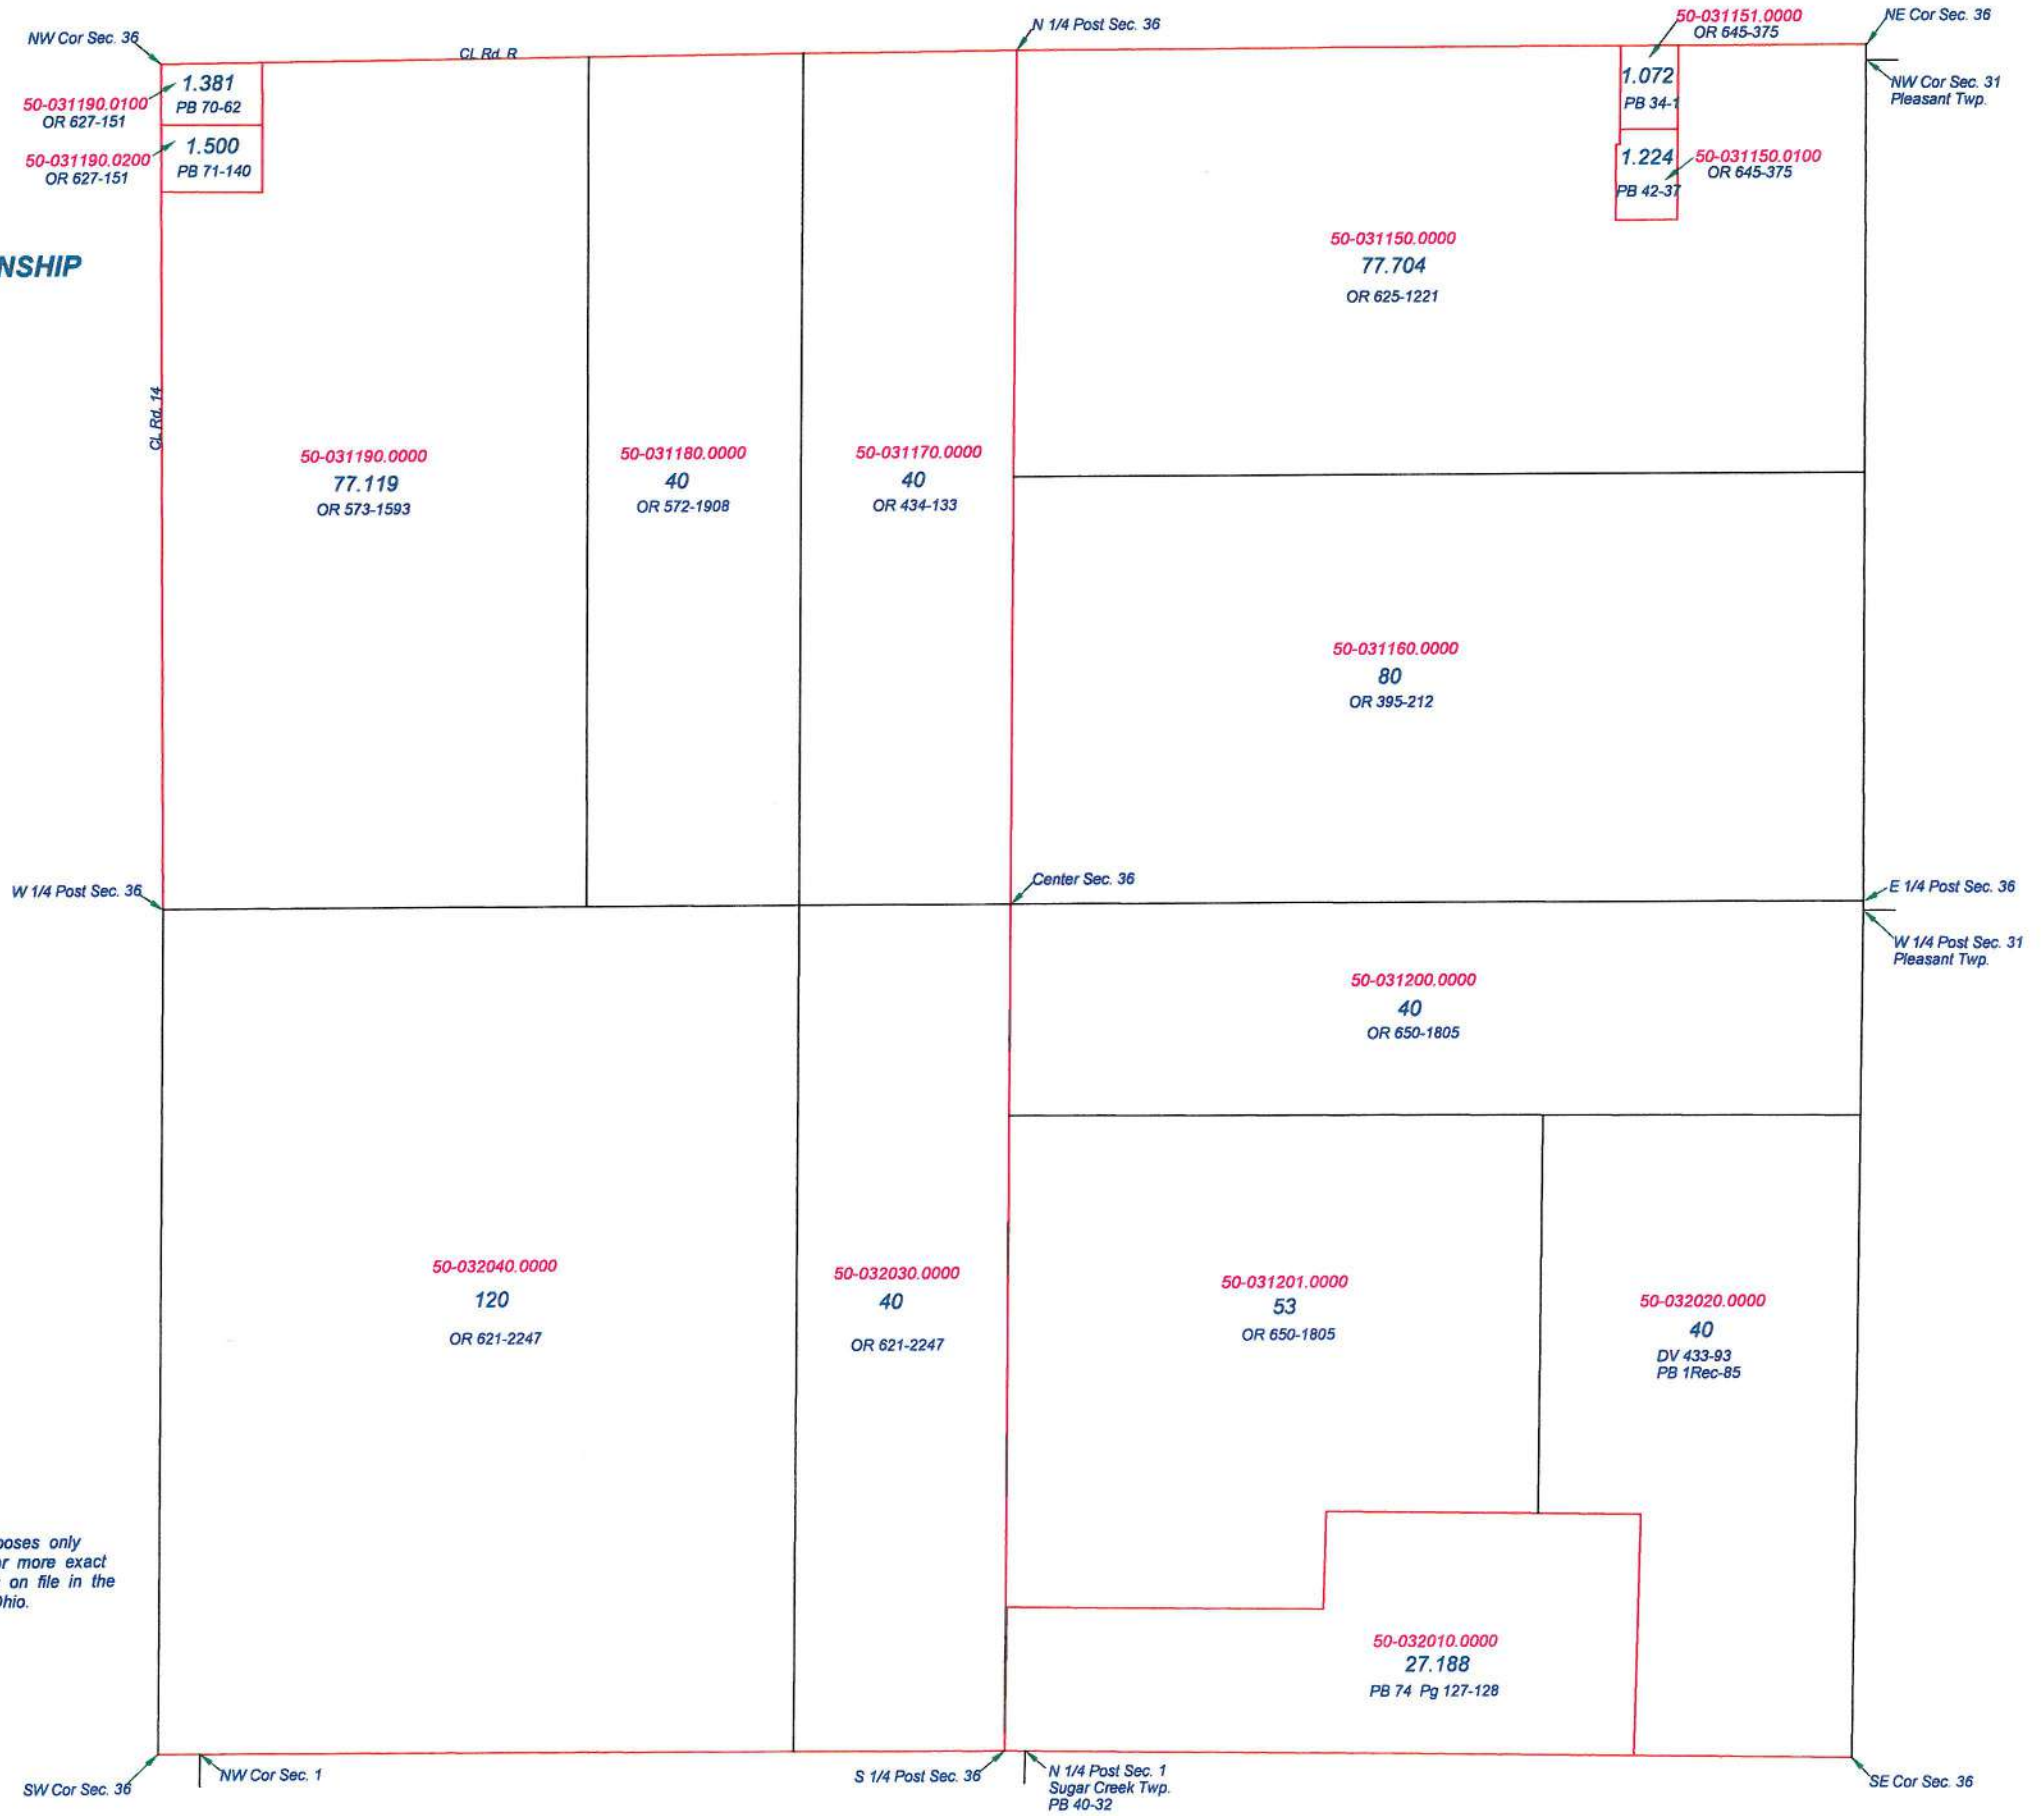

SUGAR CREEK TOWNSHIP
T 1 S R 6 E
SECTION 36

This is a worksheet and is for location purposes only and cannot be guaranteed for accuracy. For more exact information, please CHECK deeds and plats on file in the Putnam County Recorders Office, Ottawa, Ohio.

Revised 2013