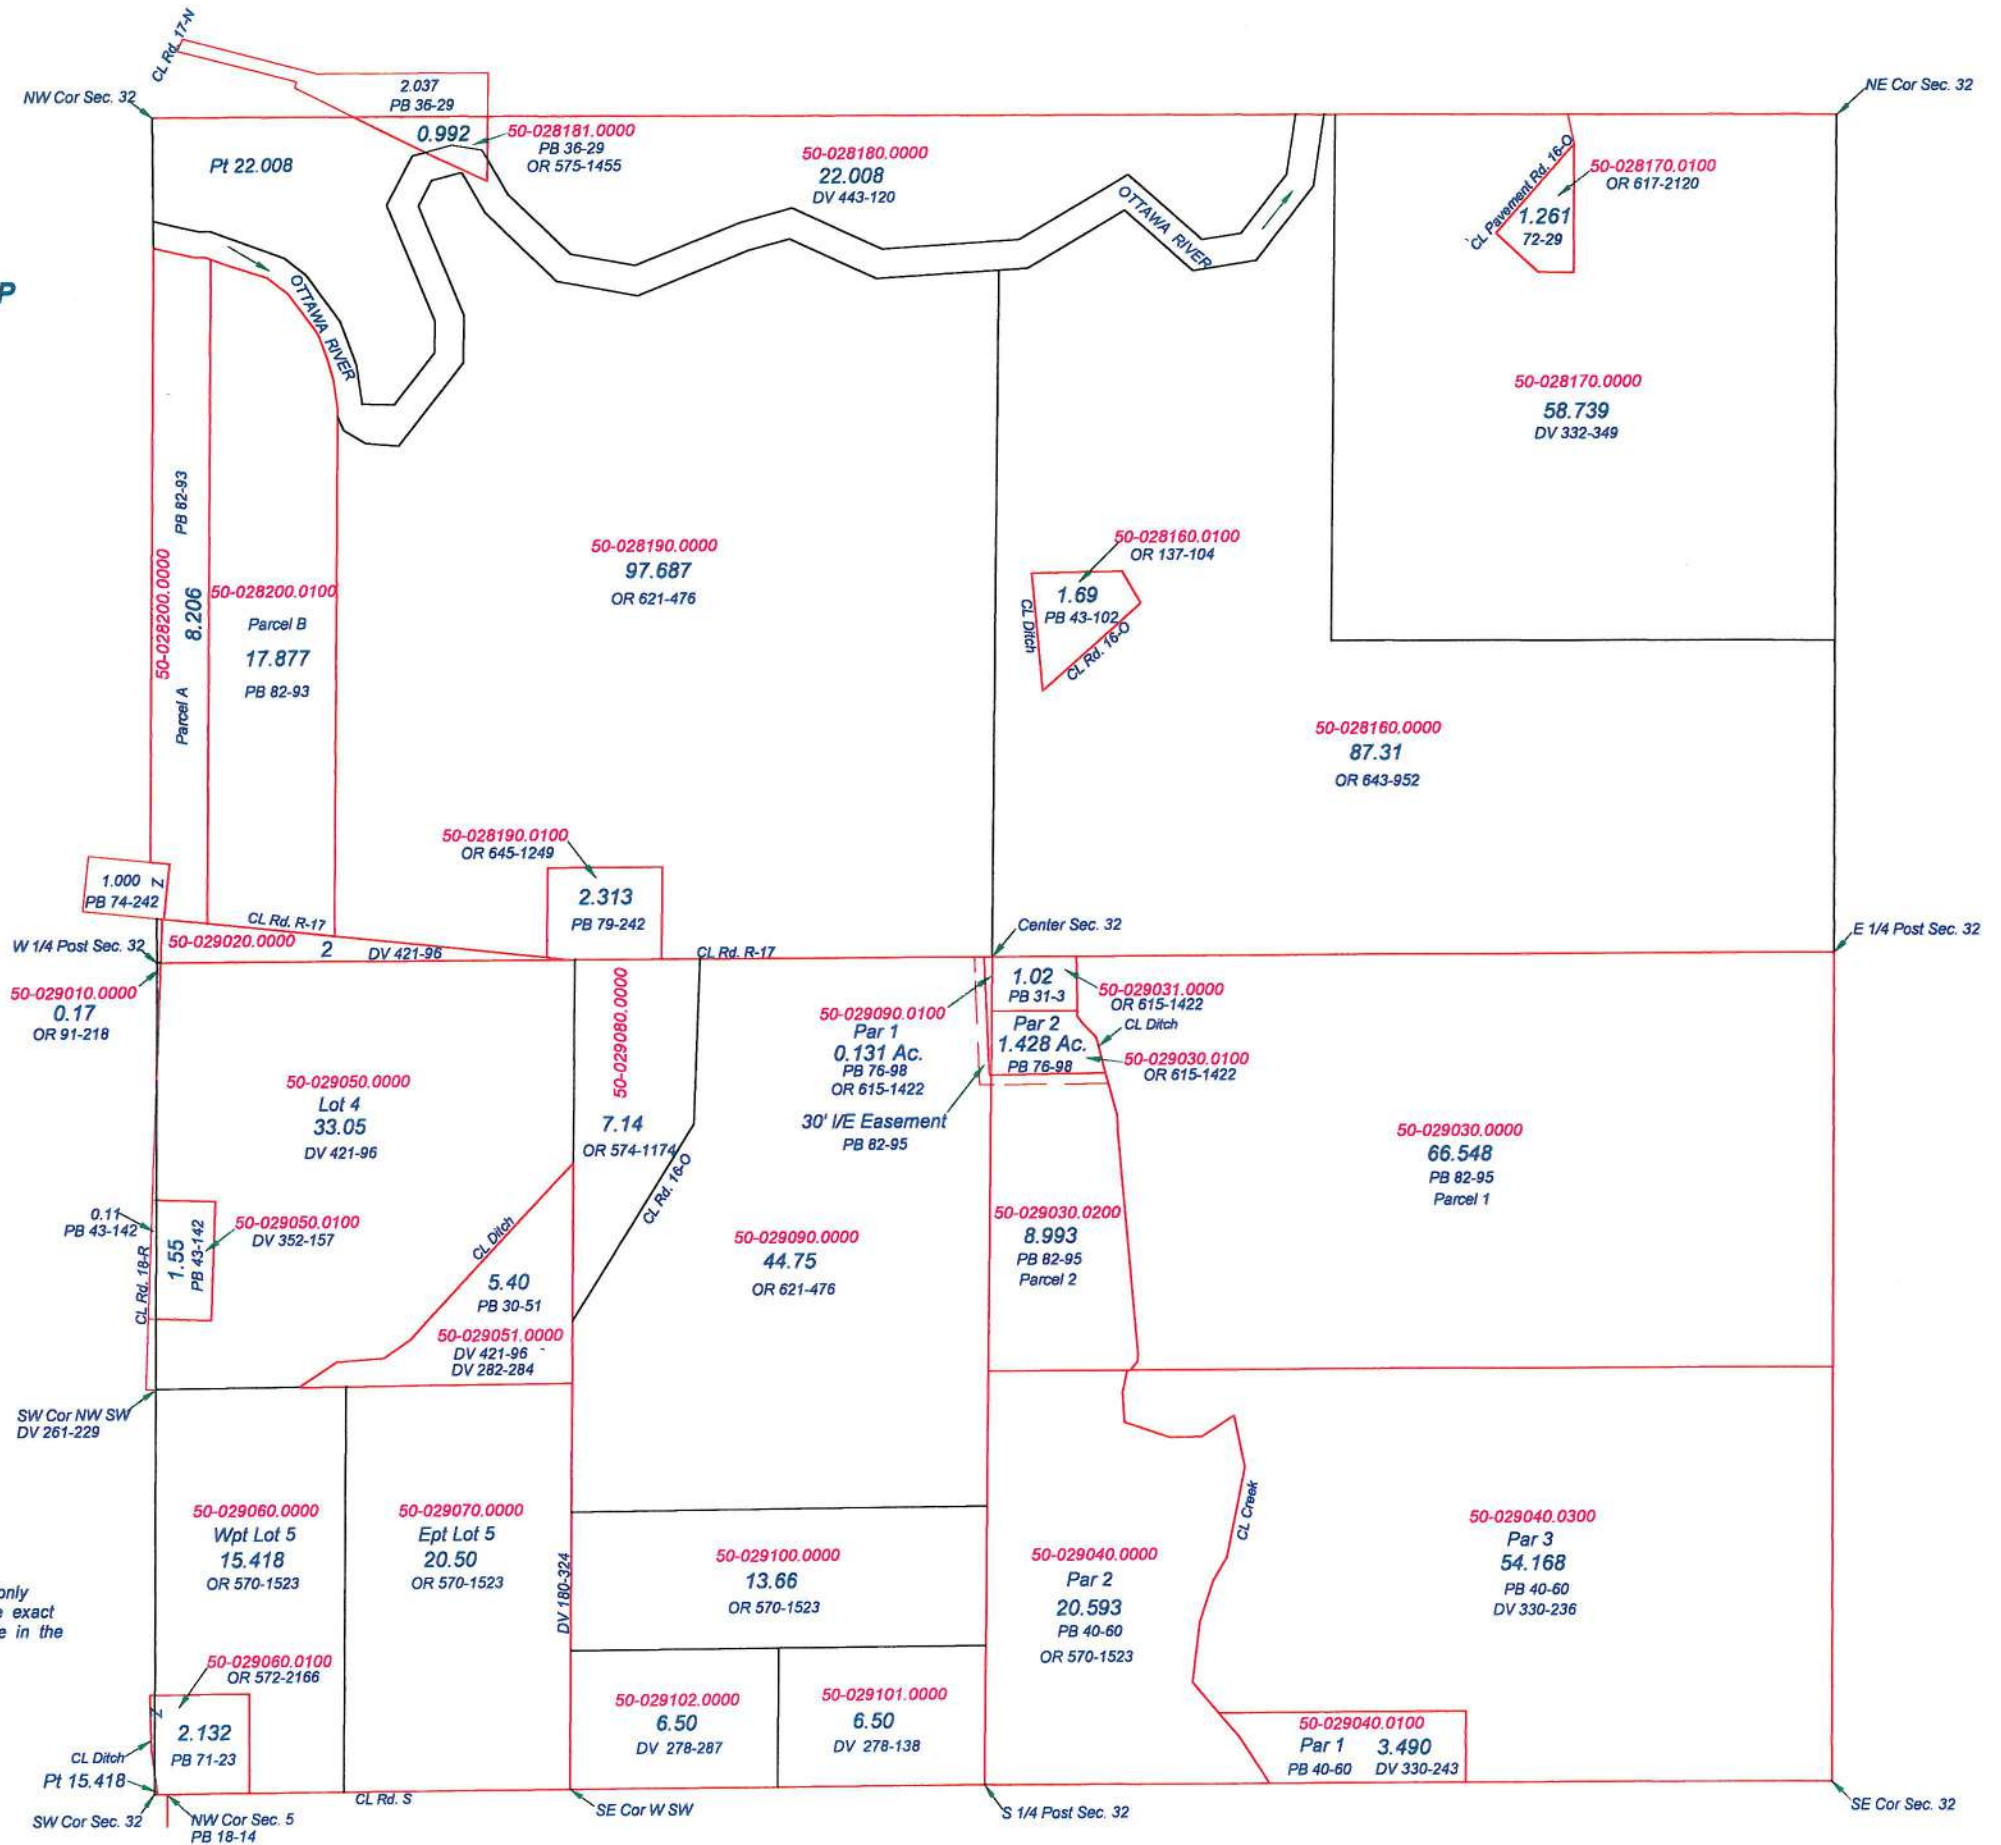

SUGAR CREEK TOWNSHIP

T1S R6E
SECTION 32

This is a worksheet and is for location purposes only and cannot be guaranteed for accuracy. For more exact information, please CHECK deeds and plats on file in the Putnam County Recorders Office, Ottawa, Ohio.

Revised 2014