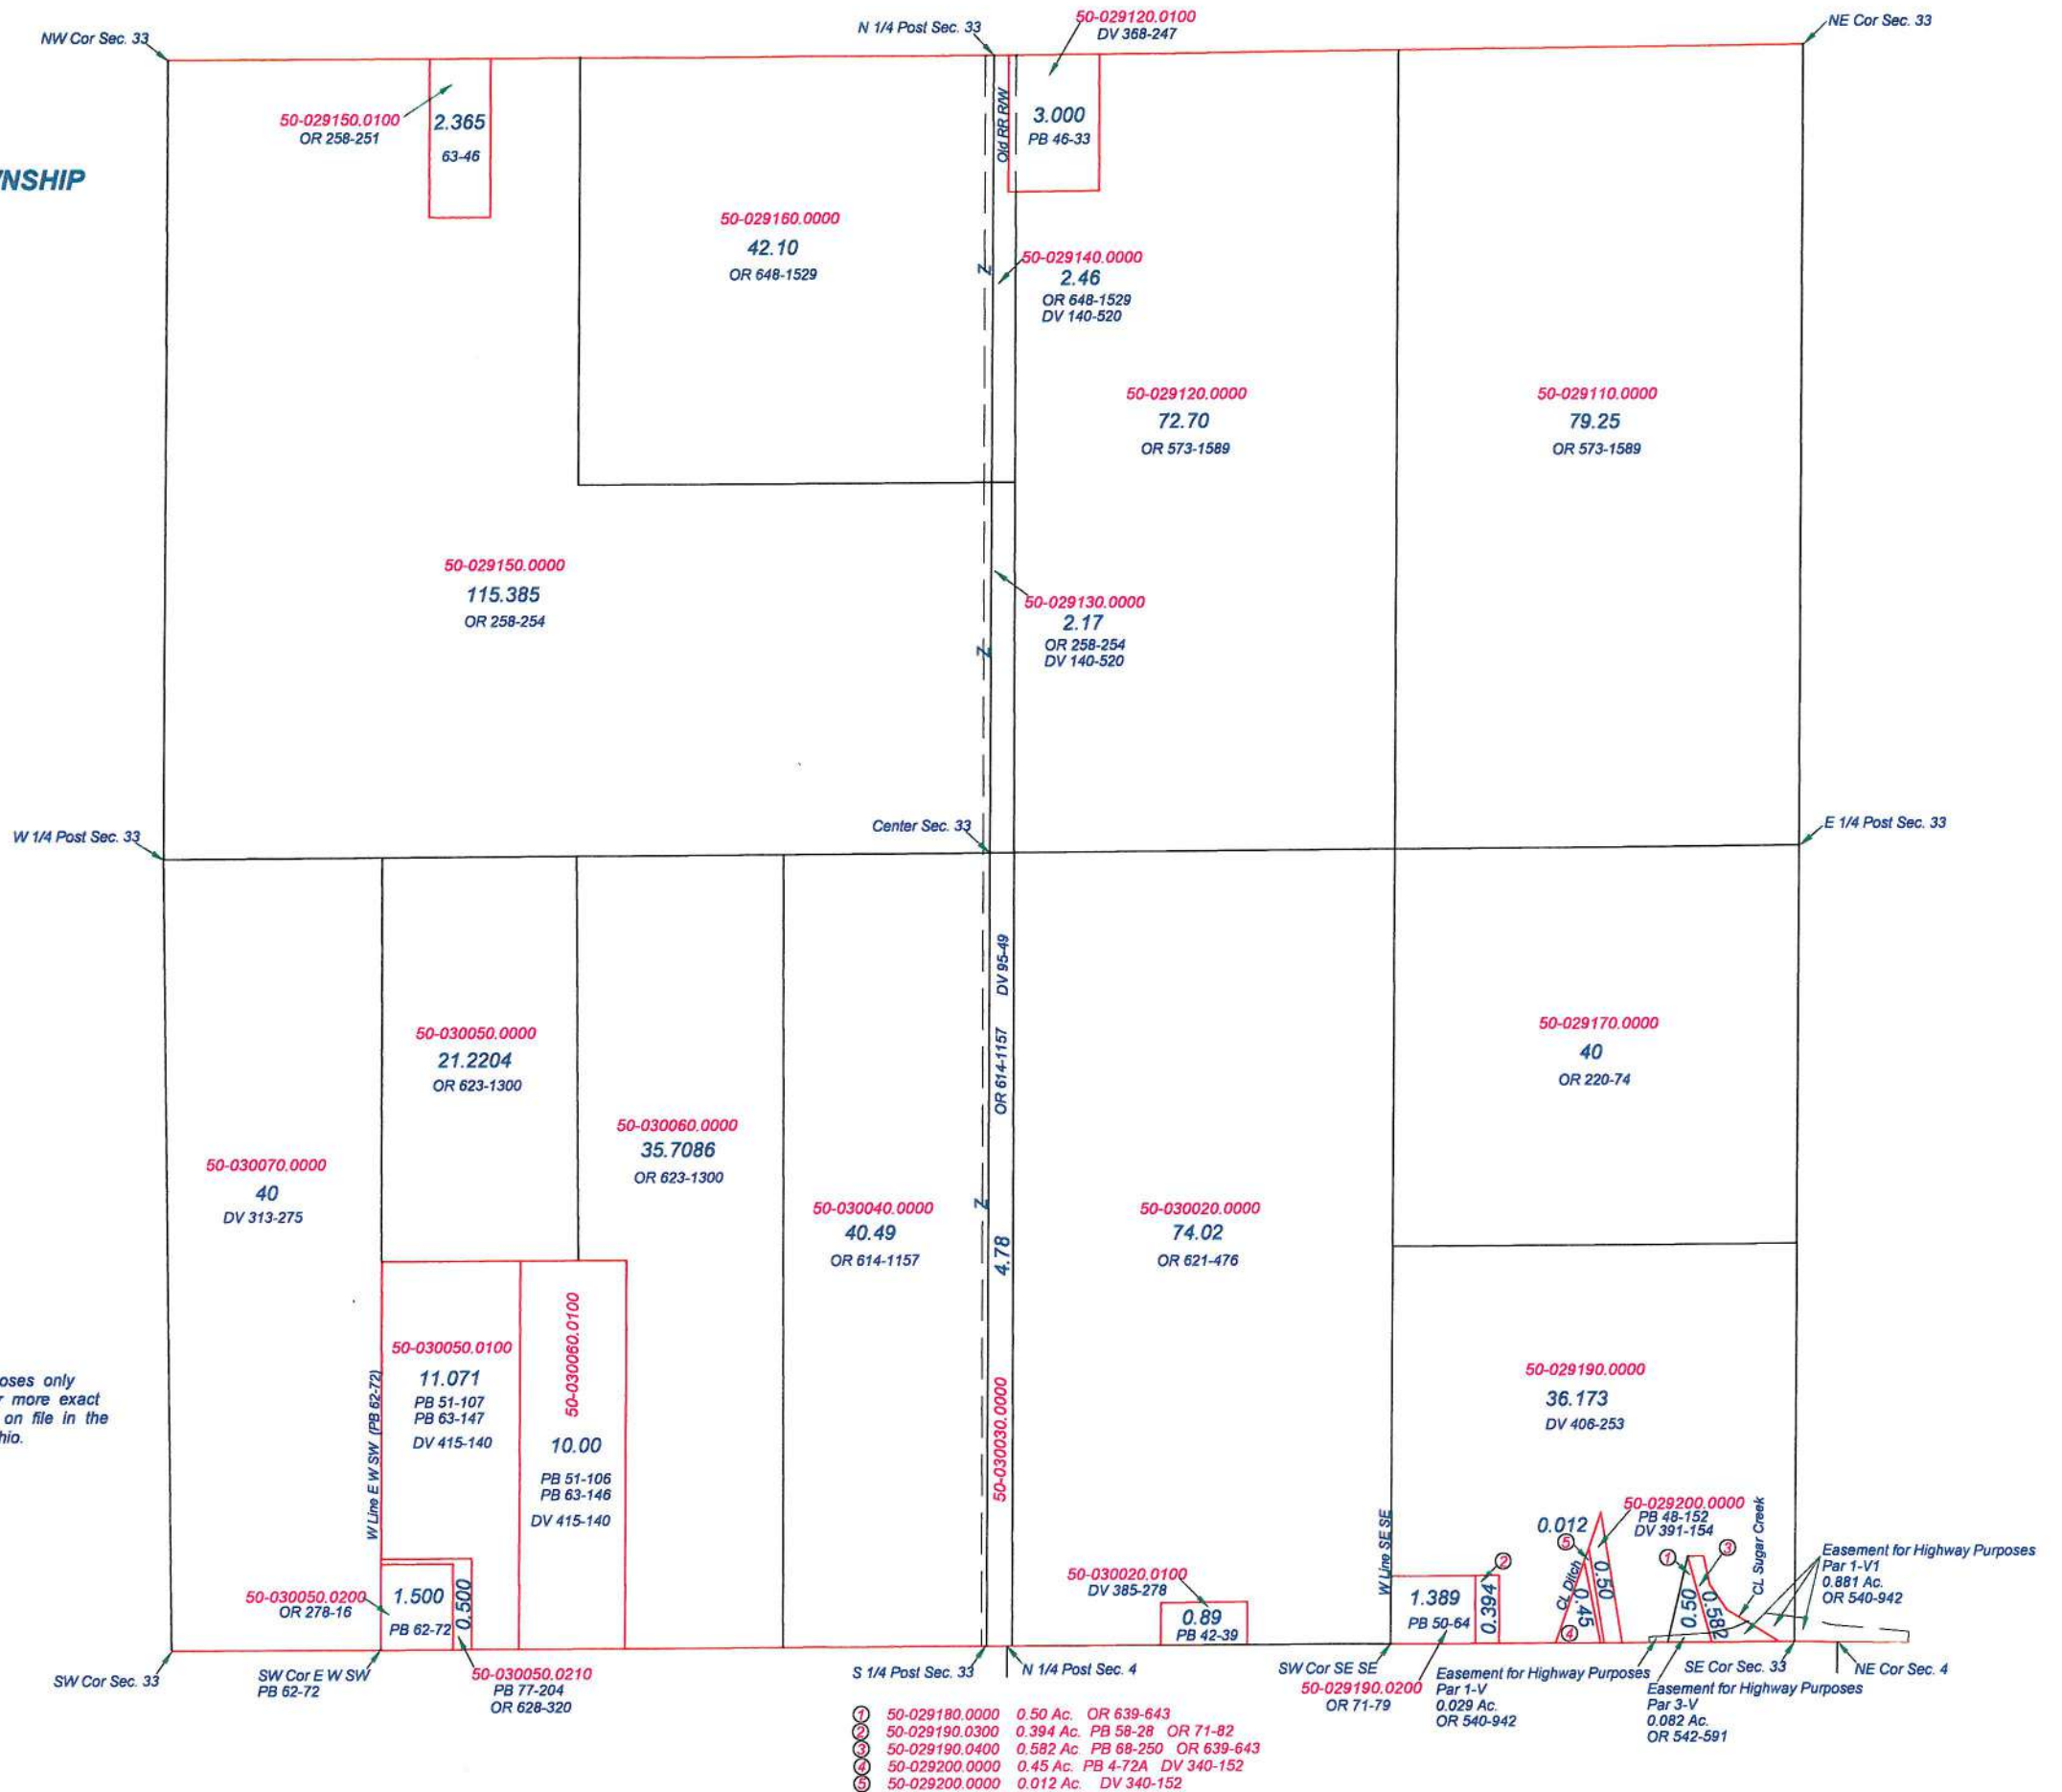

SUGAR CREEK TOWNSHIP

T1S R6E
SECTION 33

This is a worksheet and is for location purposes only and cannot be guaranteed for accuracy. For more exact information, please CHECK deeds and plats on file in the Putnam County Records Office, Ottawa, Ohio.

Revised 2013