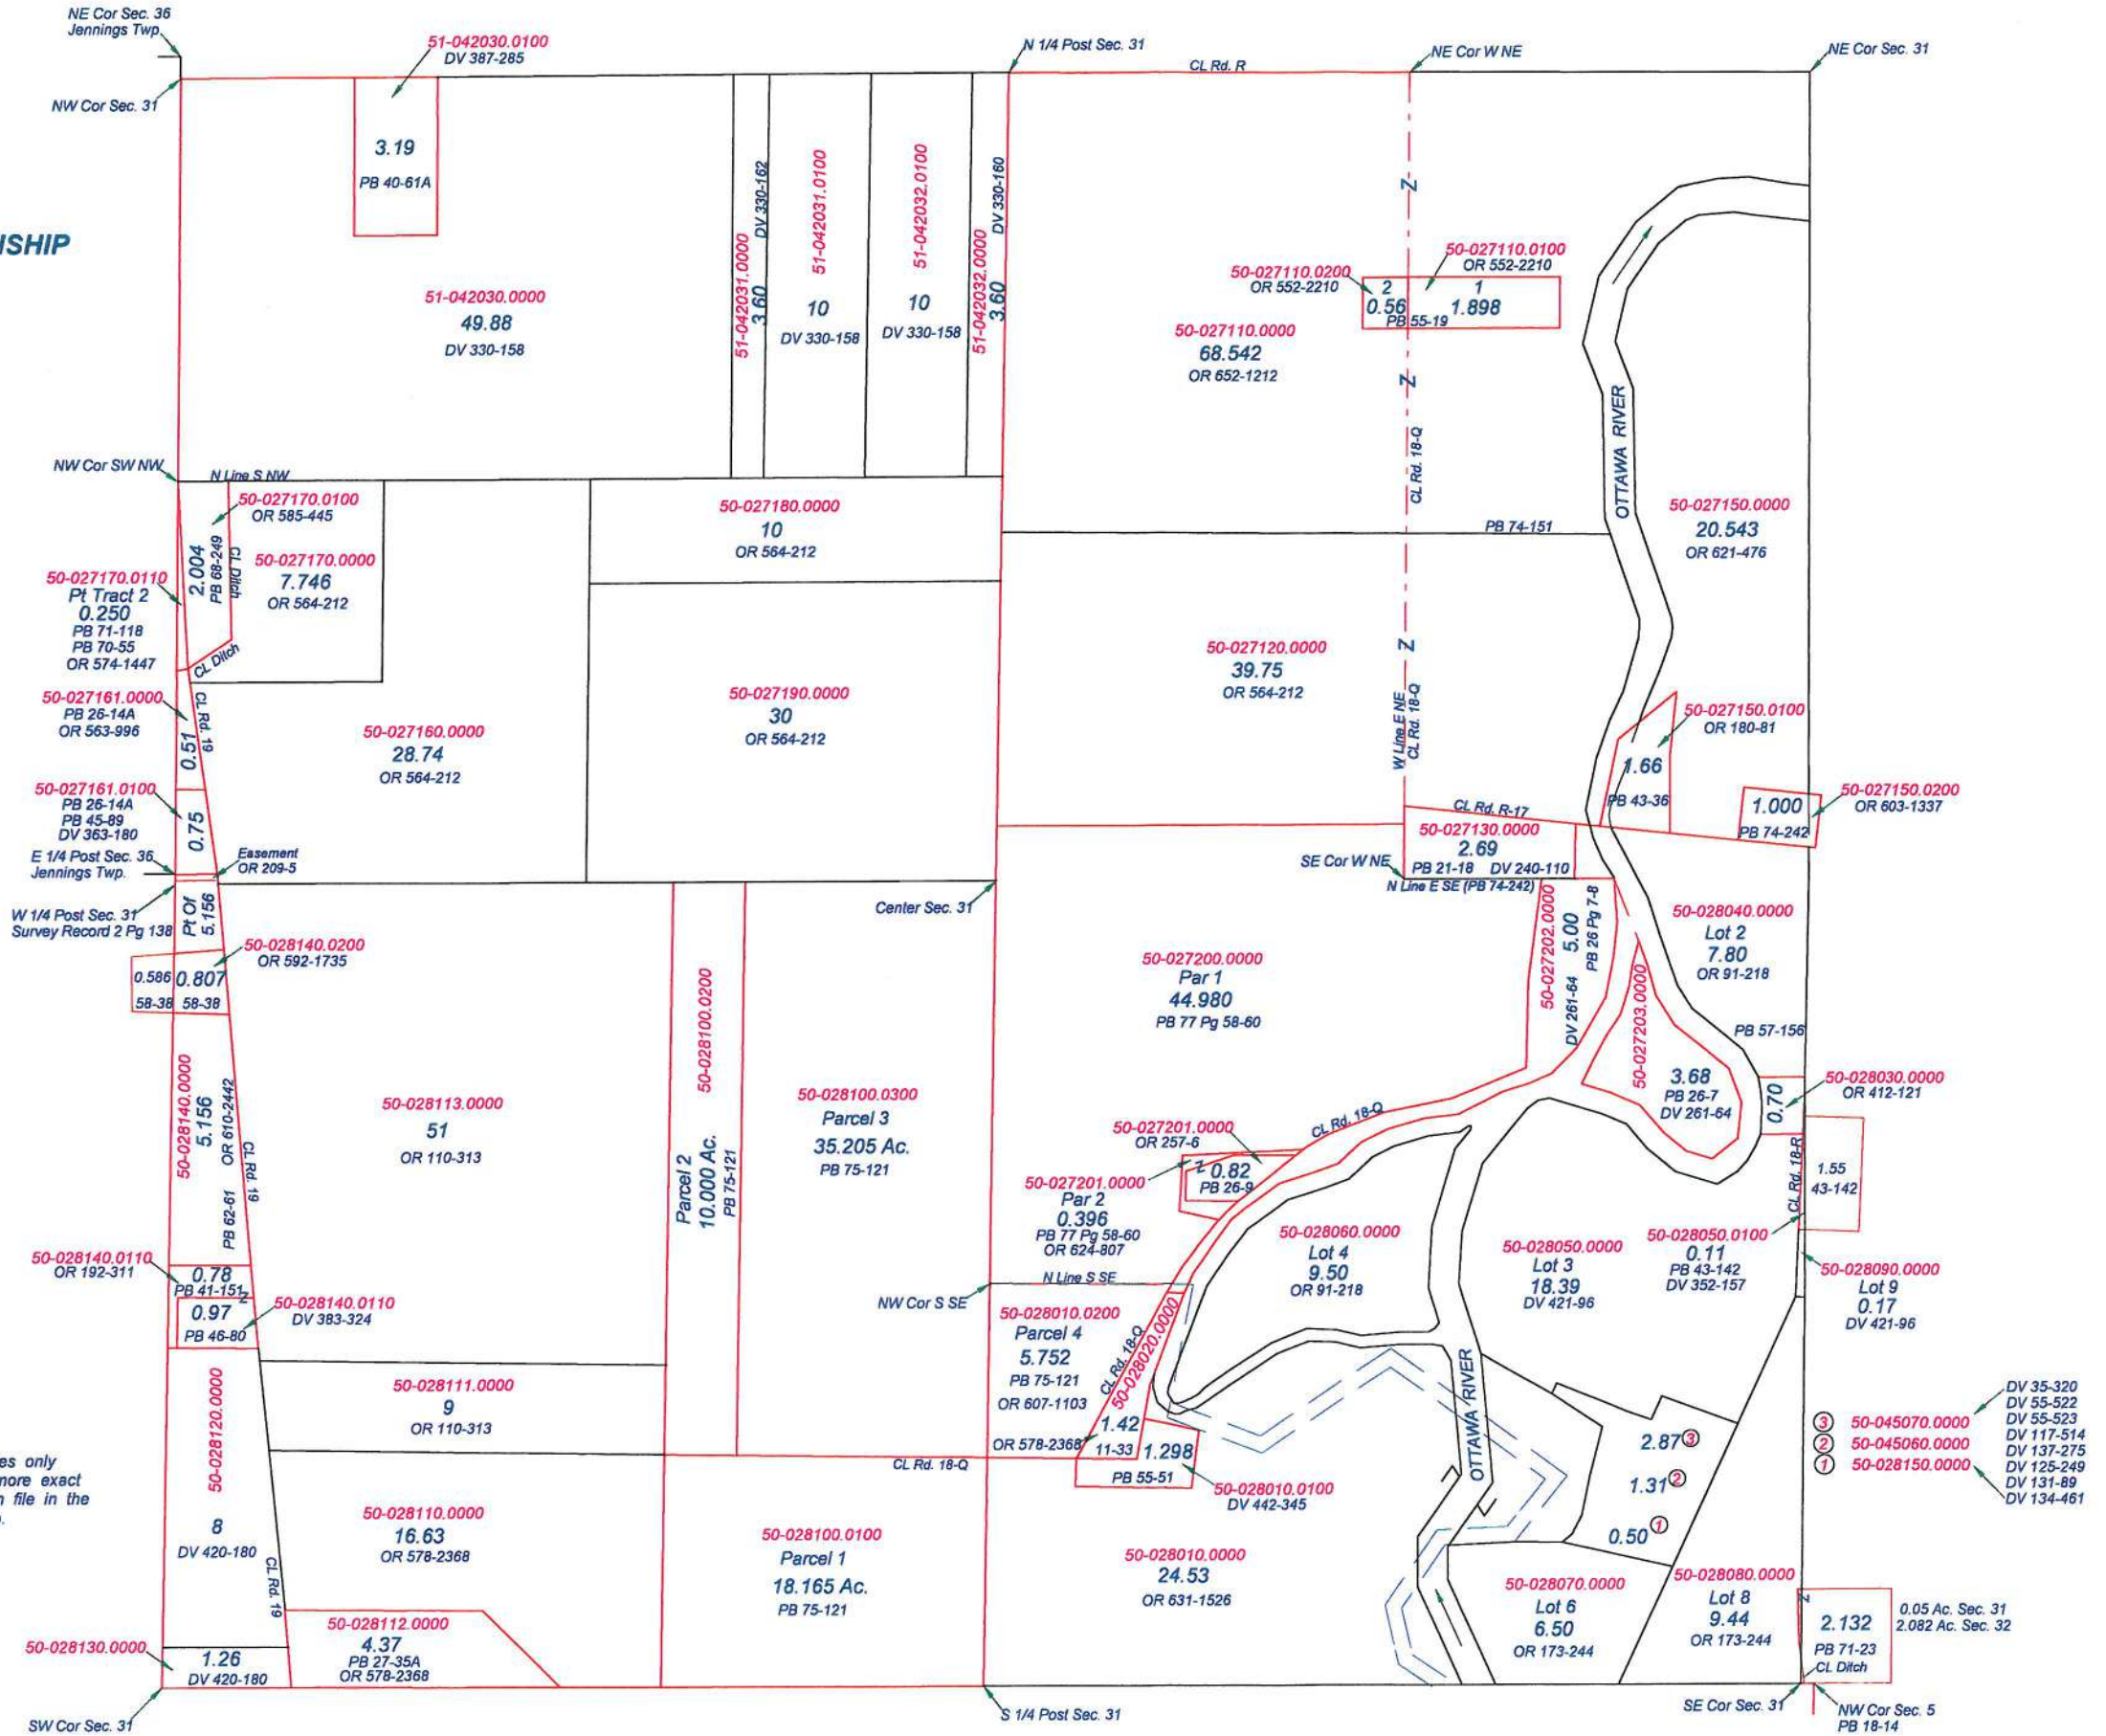

SUGAR CREEK TOWNSHIP
T1S R6E
SECTION 31

This is a worksheet and is for location purposes only and cannot be guaranteed for accuracy. For more exact information, please CHECK deeds and plats on file in the Putnam County Recorders Office, Ottawa, Ohio.

Revised 2013

1. DV 35-320
   - DV 55-522
   - DV 55-523
   - DV 117-514
   - DV 137-275
   - DV 125-249
   - DV 131-89
   - DV 134-461
- ③ 50-045070.0000
  ② 50-045060.0000
  ① 50-028150.0000

0.05 Ac. Sec. 31
2.082 Ac. Sec. 32