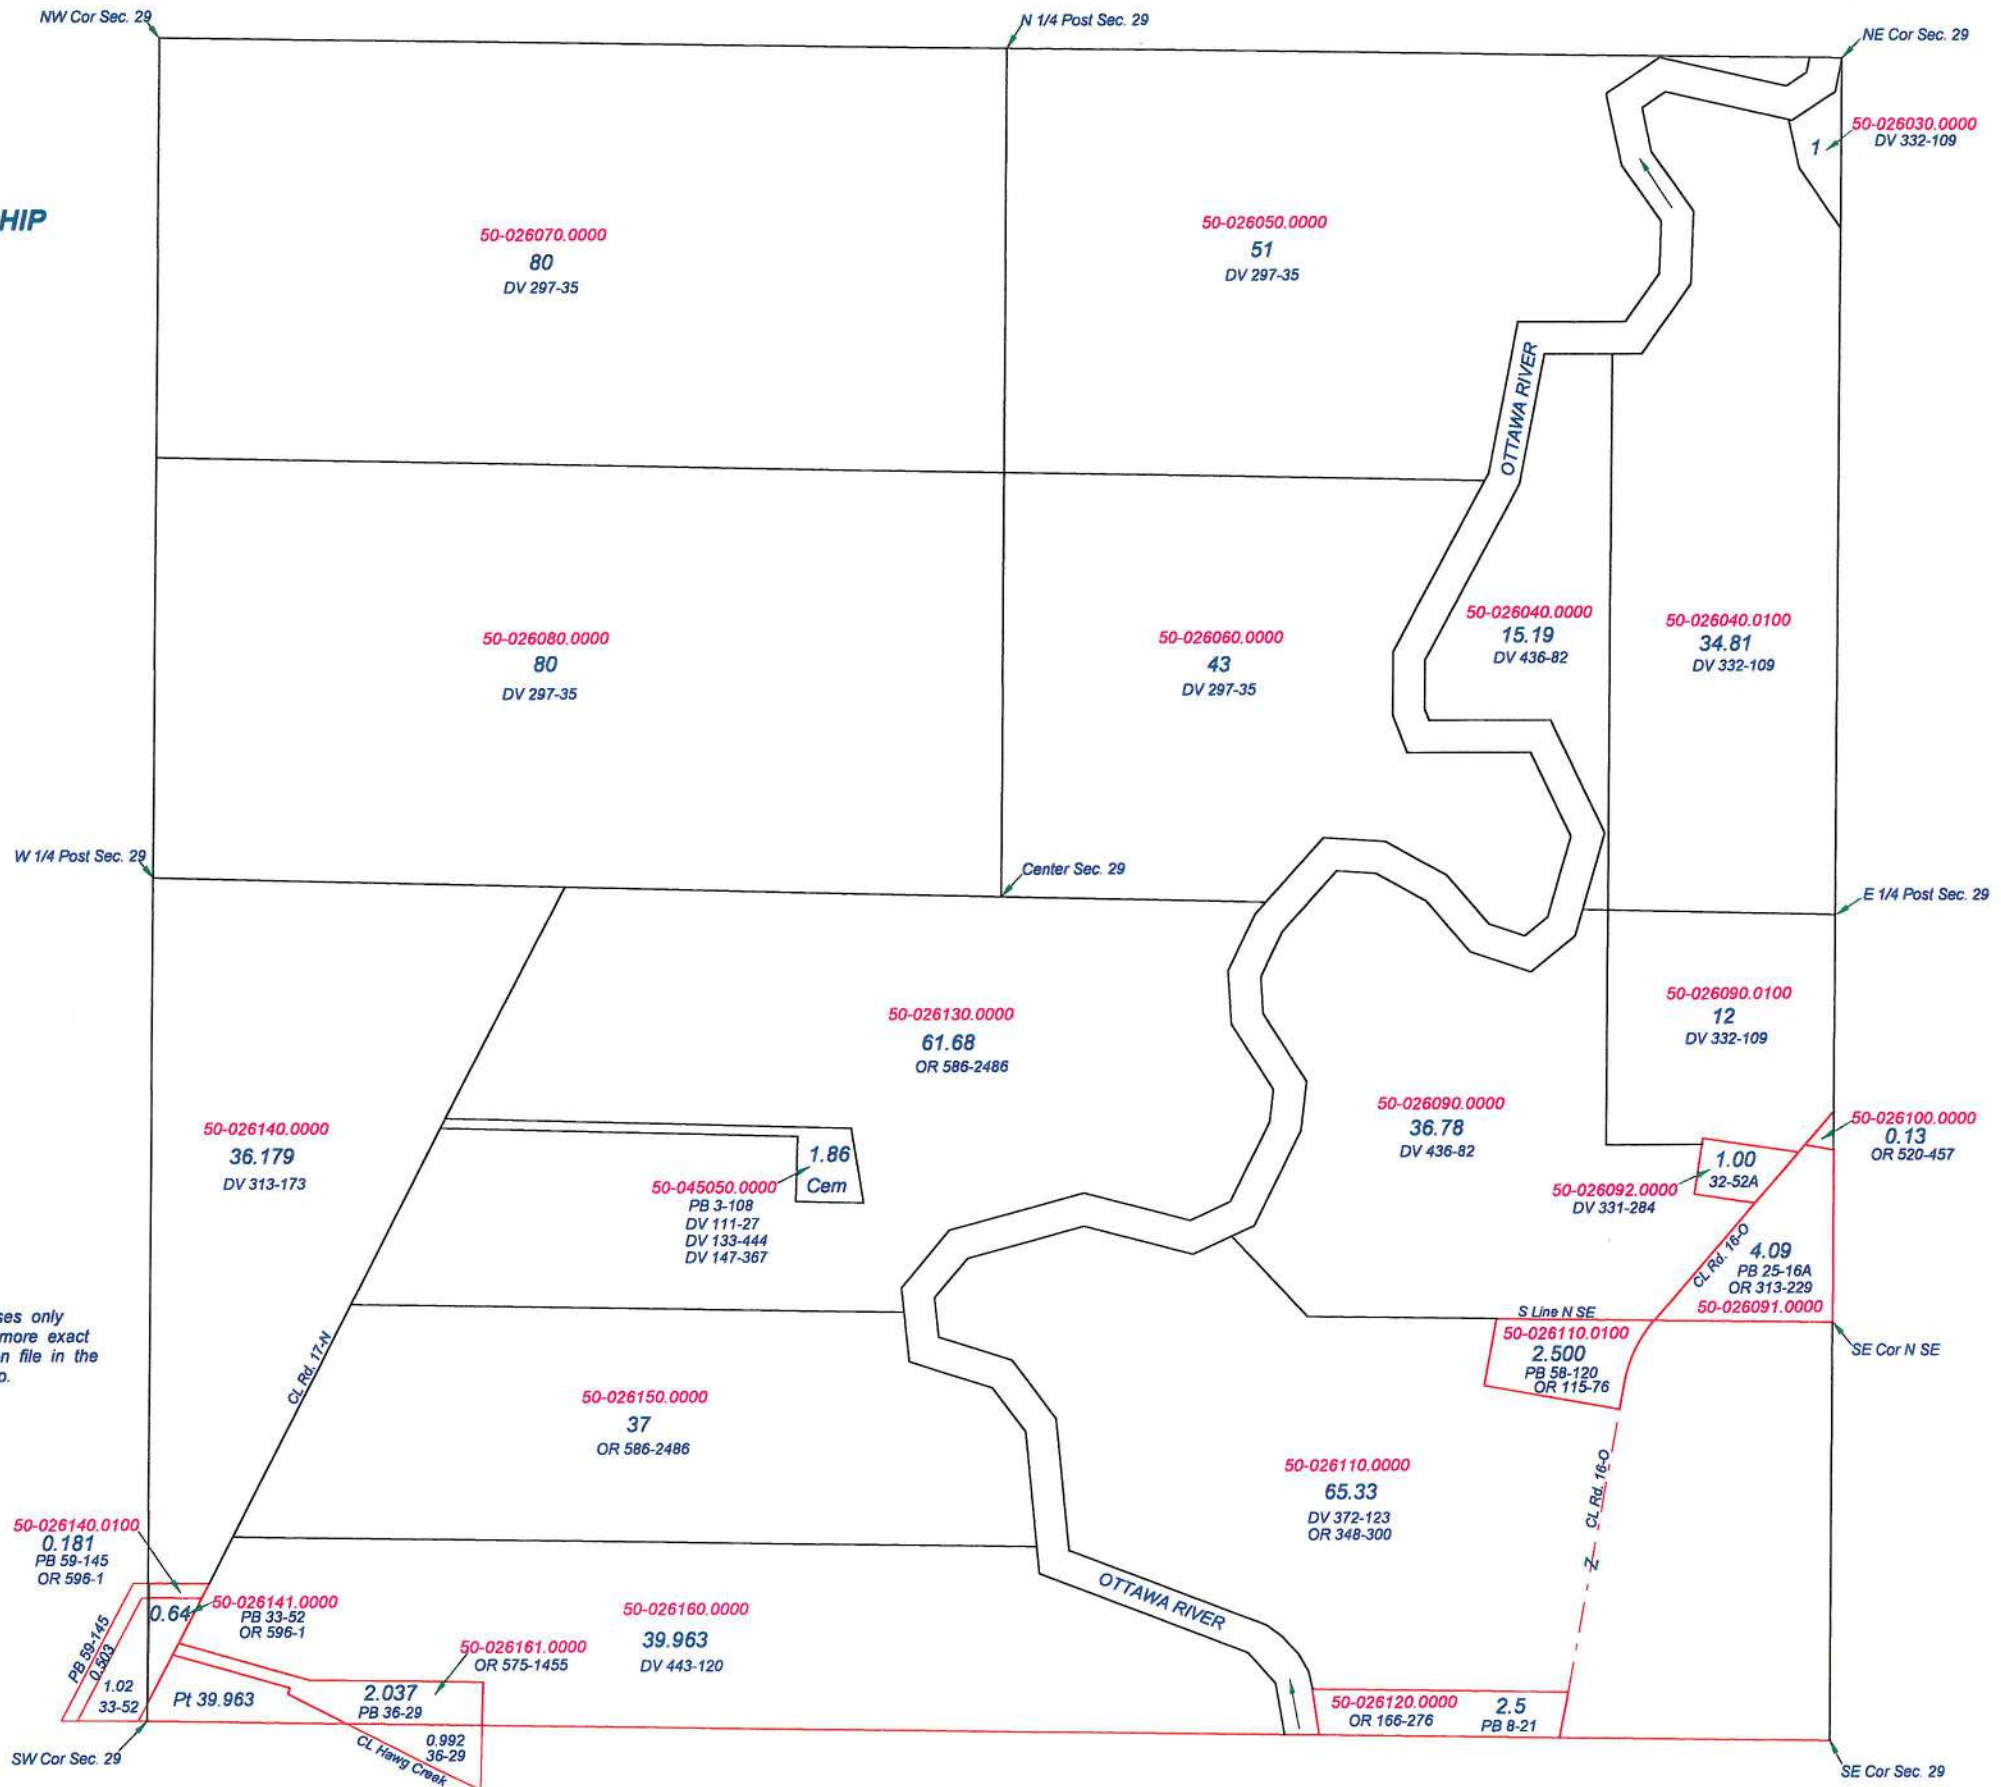

SUGAR CREEK TOWNSHIP

T1S R6E
SECTION 25

This is a worksheet and is for location purposes only and cannot be guaranteed for accuracy. For more exact information, please CHECK deeds and plats on file in the Putnam County Recorders Office, Ottawa, Ohio.

Revised 2013

SUGAR CREEK TOWNSHIP

T1S R6E
SECTION 26

This is a worksheet and is for location purposes only and cannot be guaranteed for accuracy. For more exact information, please CHECK deeds and plats on file in the Putnam County Recorders Office, Ottawa, Ohio.

Revised 2014

SUGAR CREEK TOWNSHIP
 T1S R6E
 SECTION 29

This is a worksheet and is for location purposes only and cannot be guaranteed for accuracy. For more exact information, please CHECK deeds and plats on file in the Putnam County Recorders Office, Ottawa, Ohio.

Revised 2013

SUGAR CREEK TOWNSHIP
T1S R6E
SECTION 30

This is a worksheet and is for location purposes only and cannot be guaranteed for accuracy. For more exact information, please CHECK deeds and plats on file in the Putnam County Recorders Office, Ottawa, Ohio.