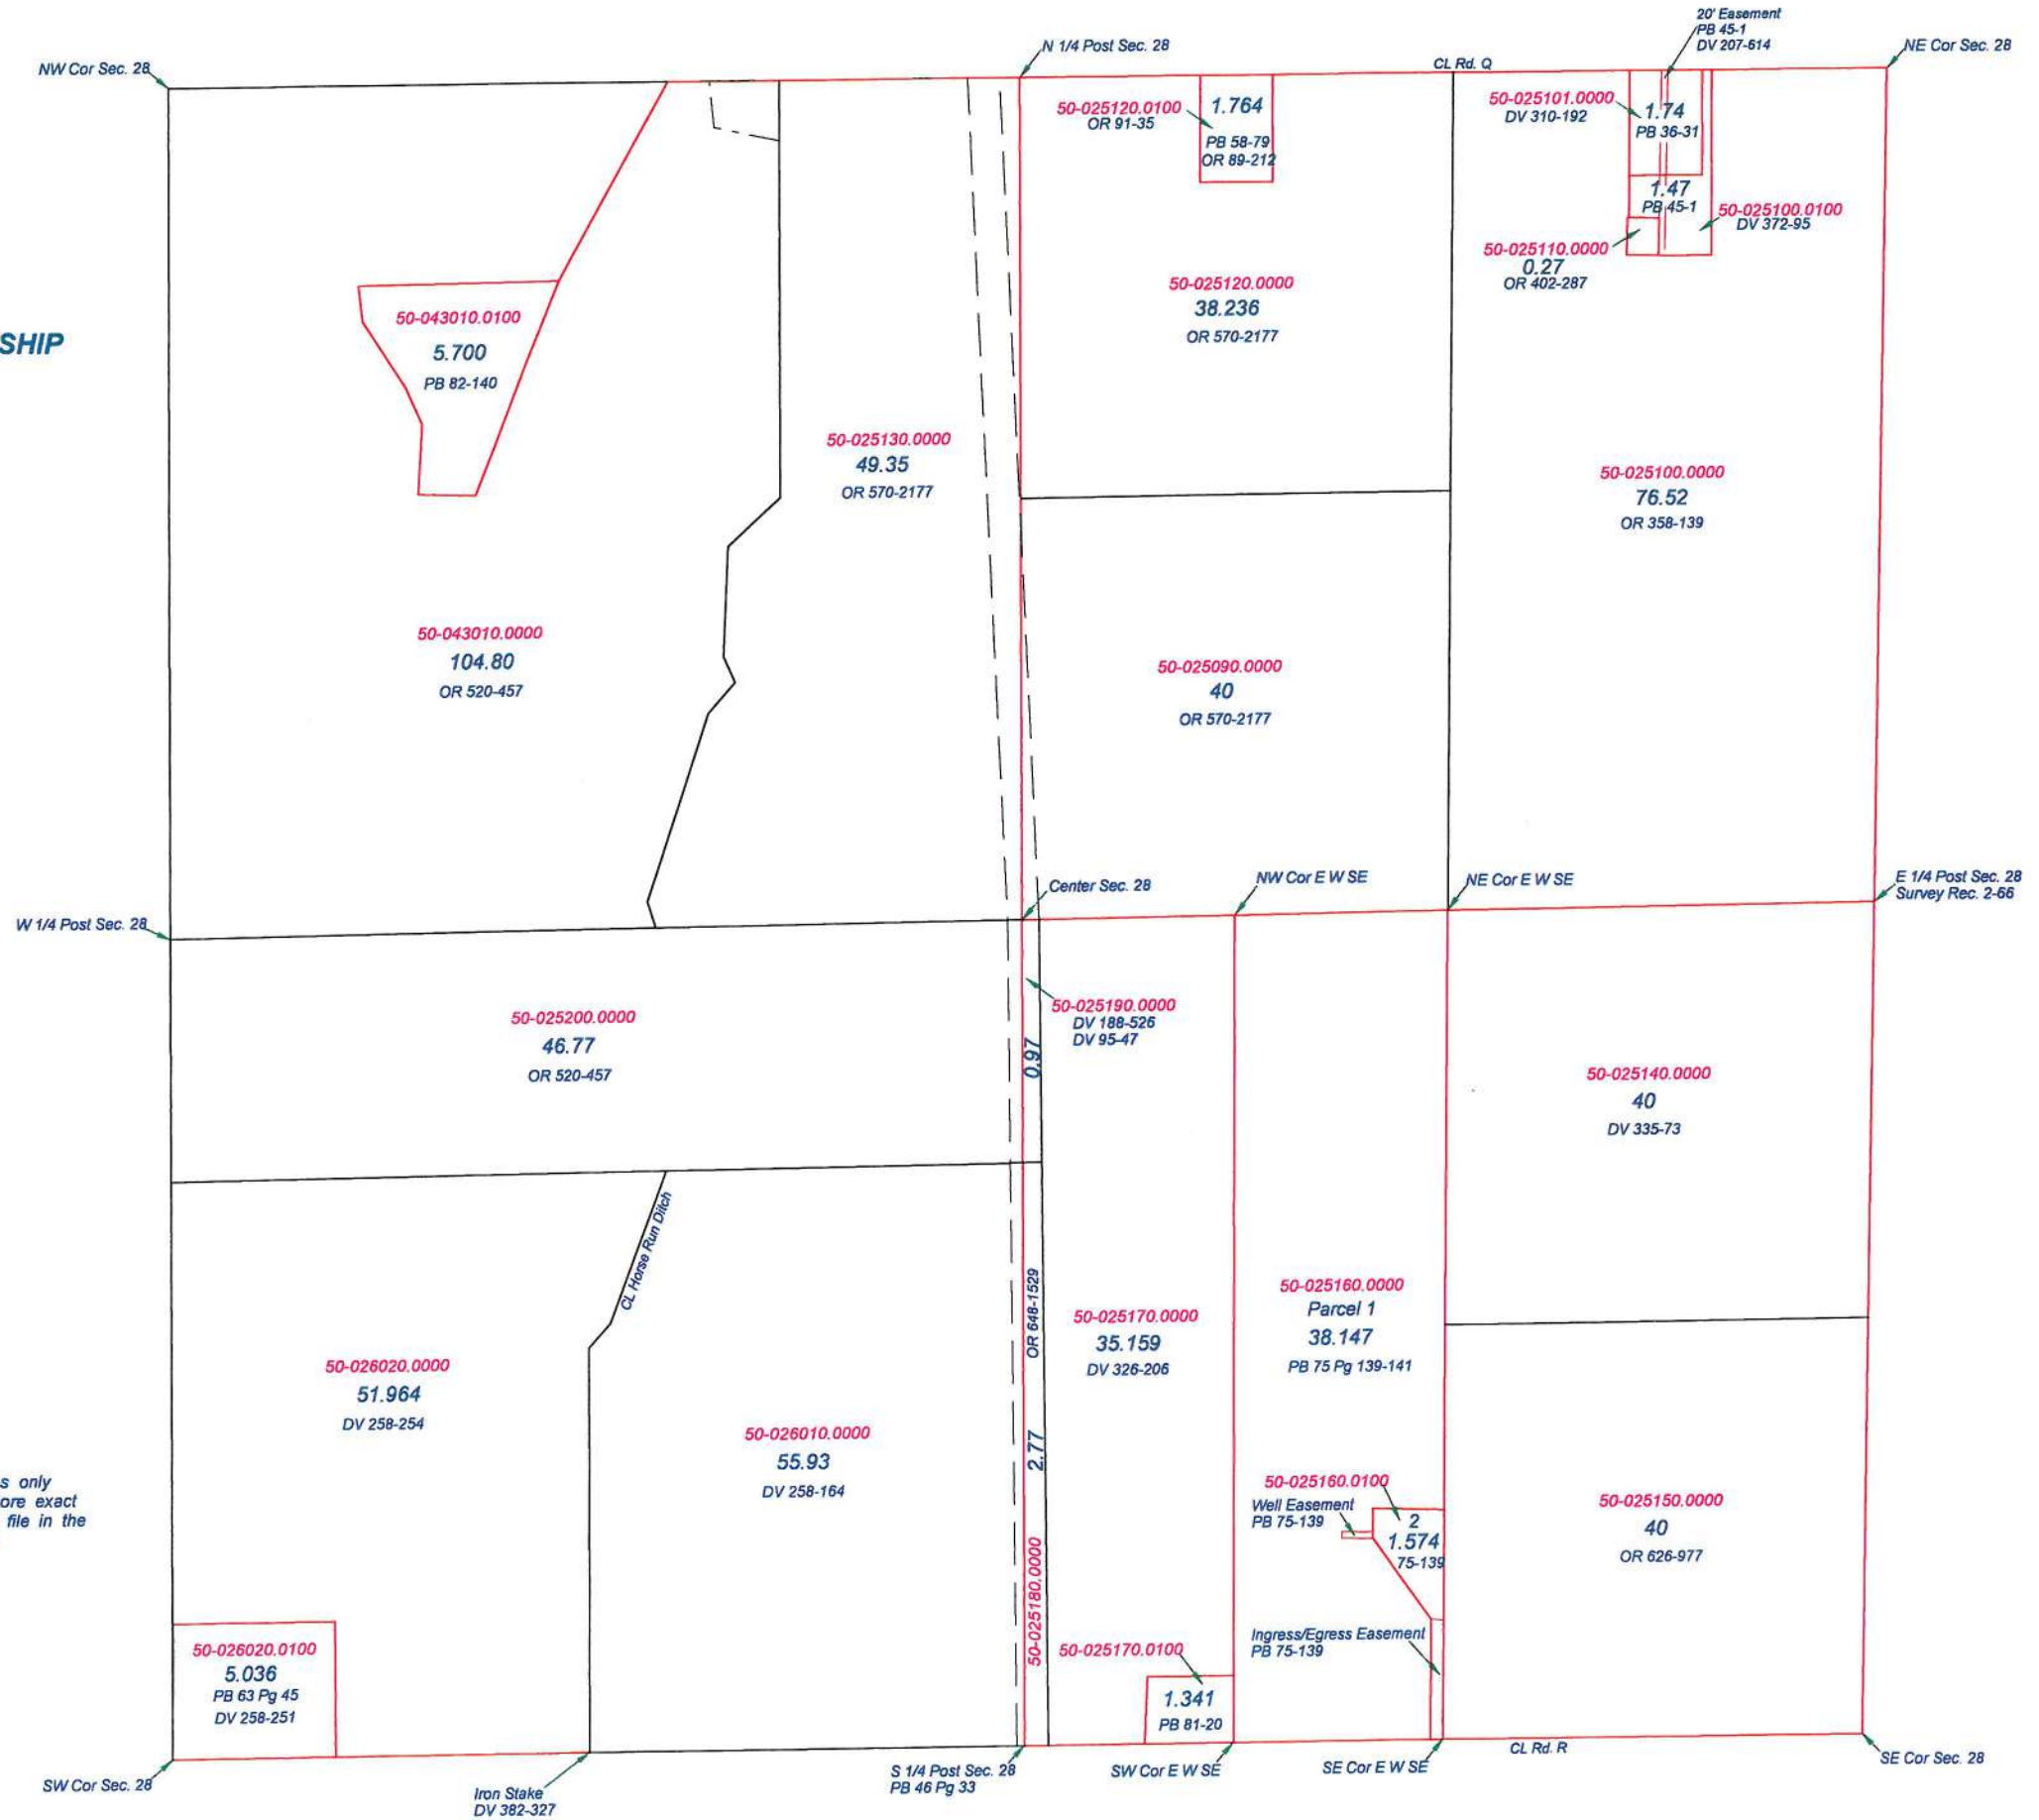

SUGAR CREEK TOWNSHIP
T 1 S R 6 E
SECTION 28

This is a worksheet and is for location purposes only and cannot be guaranteed for accuracy. For more exact information, please CHECK deeds and plats on file in the Putnam County Recorders Office, Ottawa, Ohio.

Revised 2014