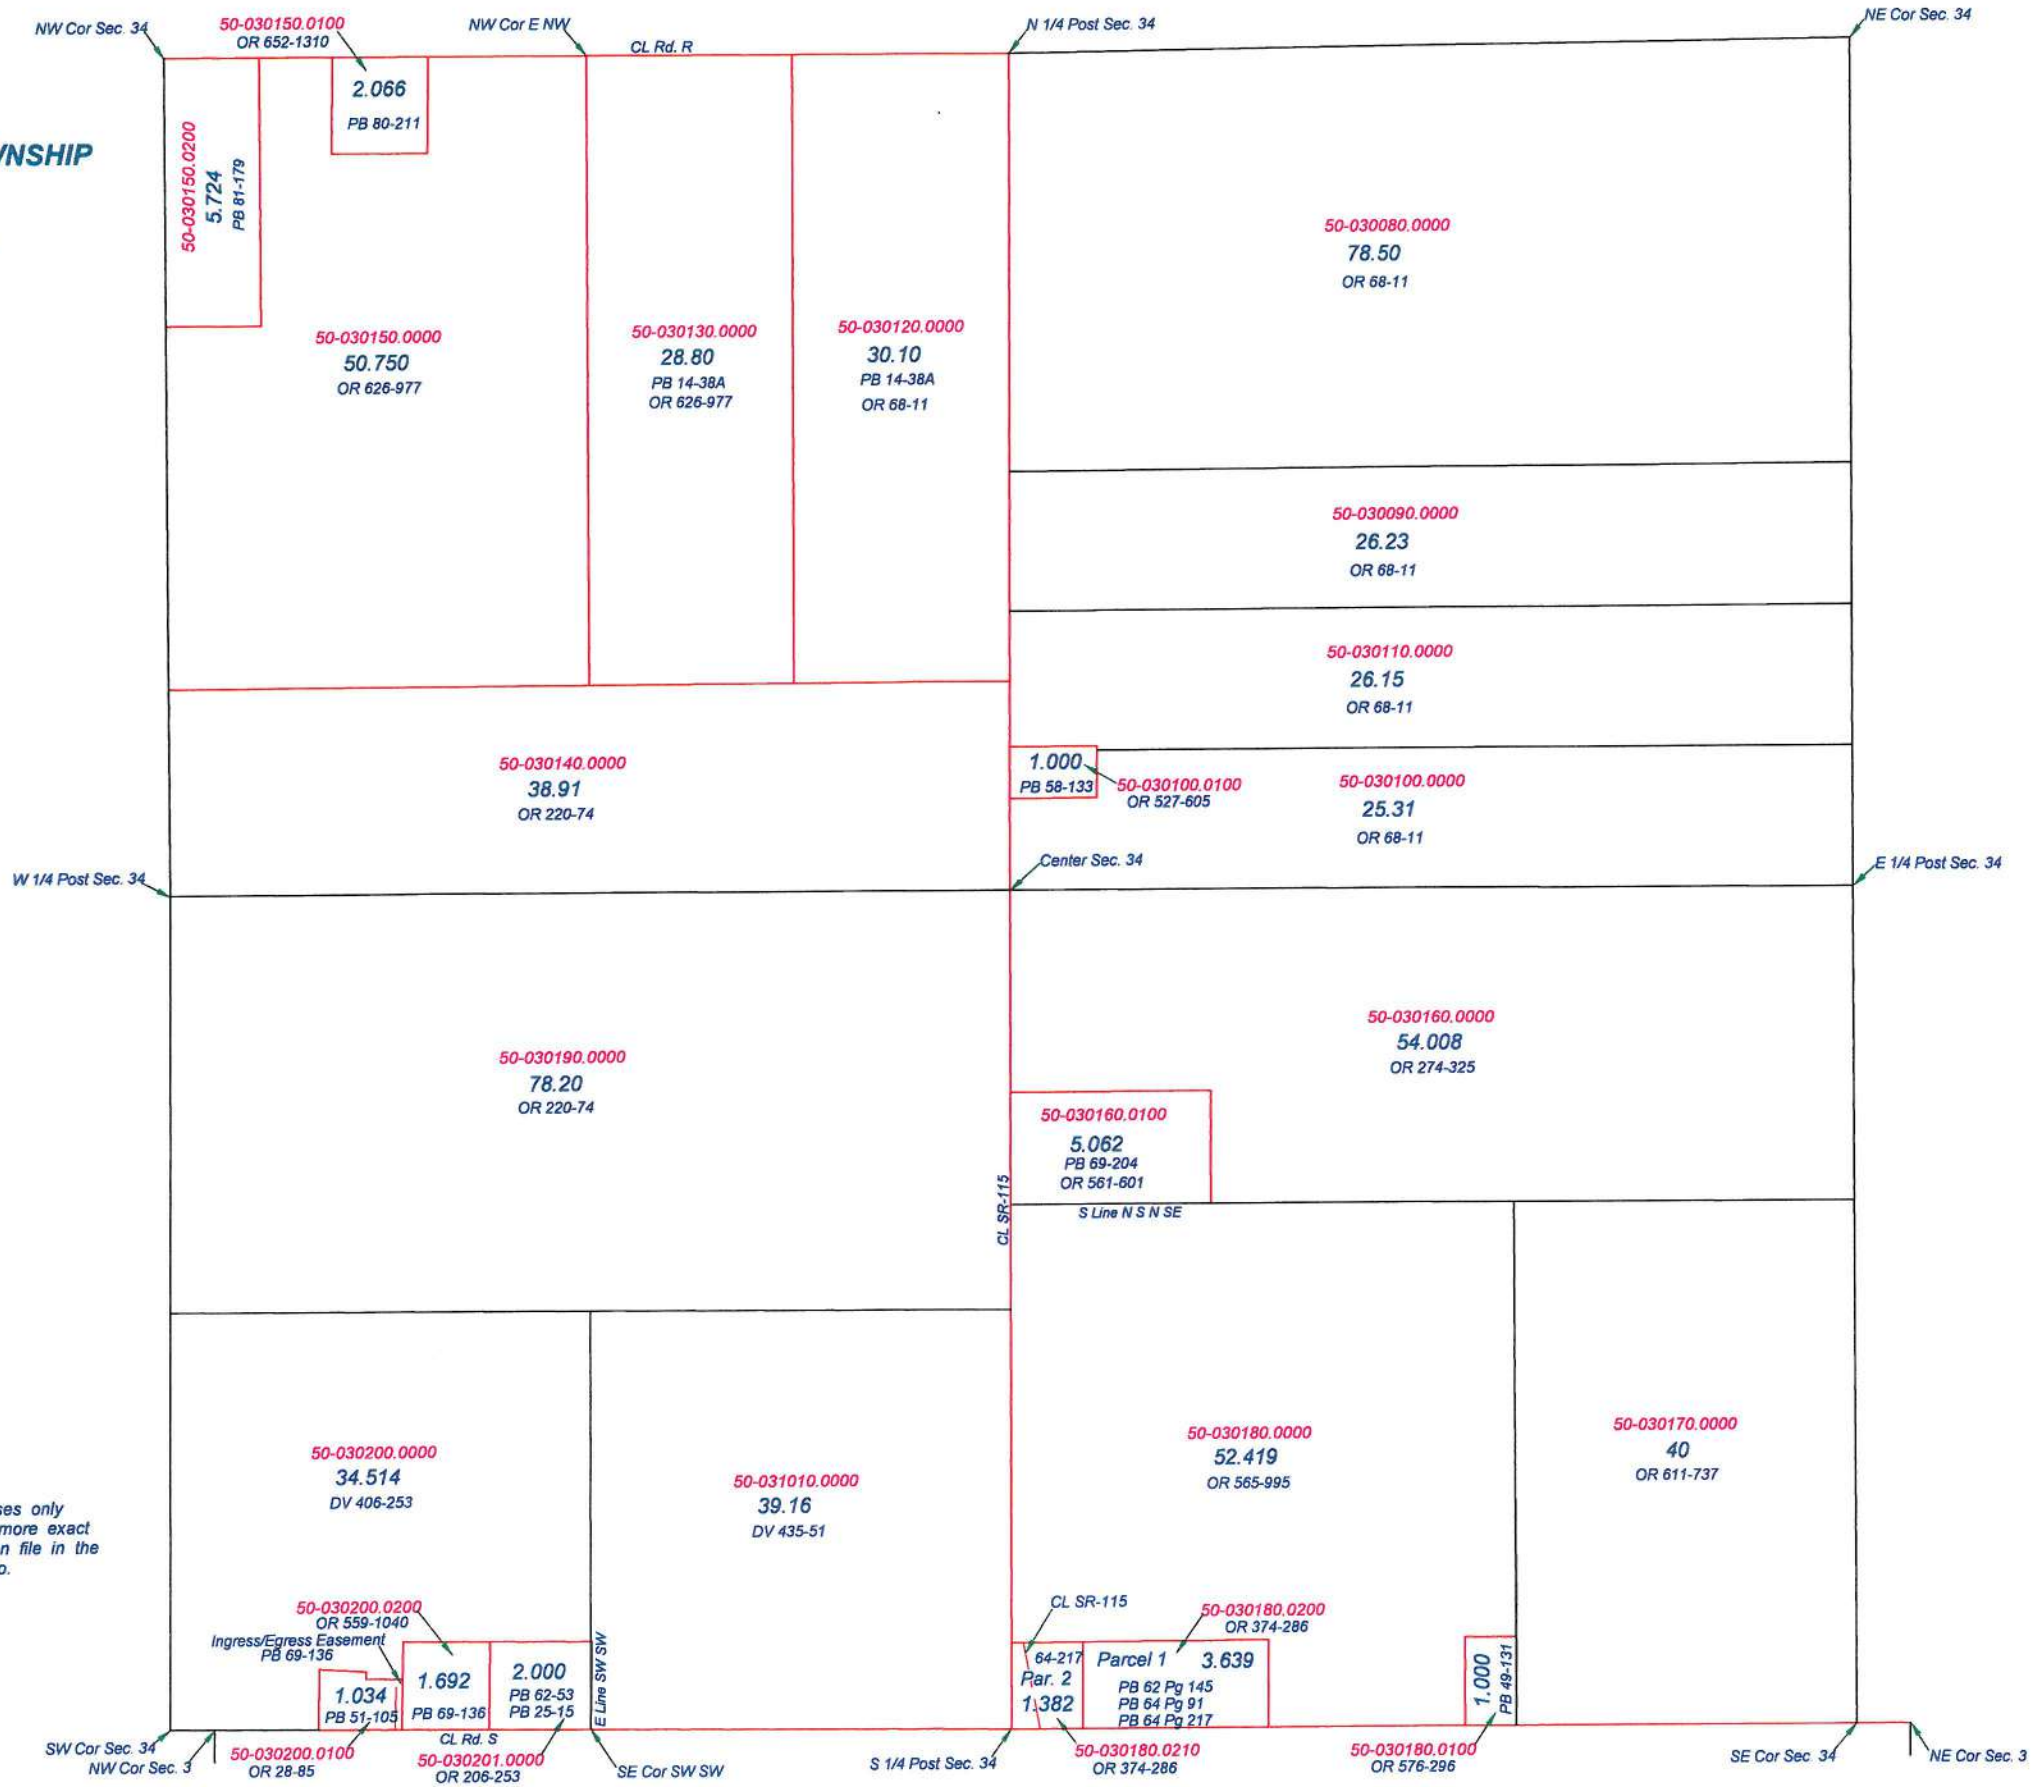

SUGAR CREEK TOWNSHIP

T1S R6E
SECTION 34

This is a worksheet and is for location purposes only and cannot be guaranteed for accuracy. For more exact information, please CHECK deeds and plats on file in the Putnam County Recorders Office, Ottawa, Ohio.

Revised 2014