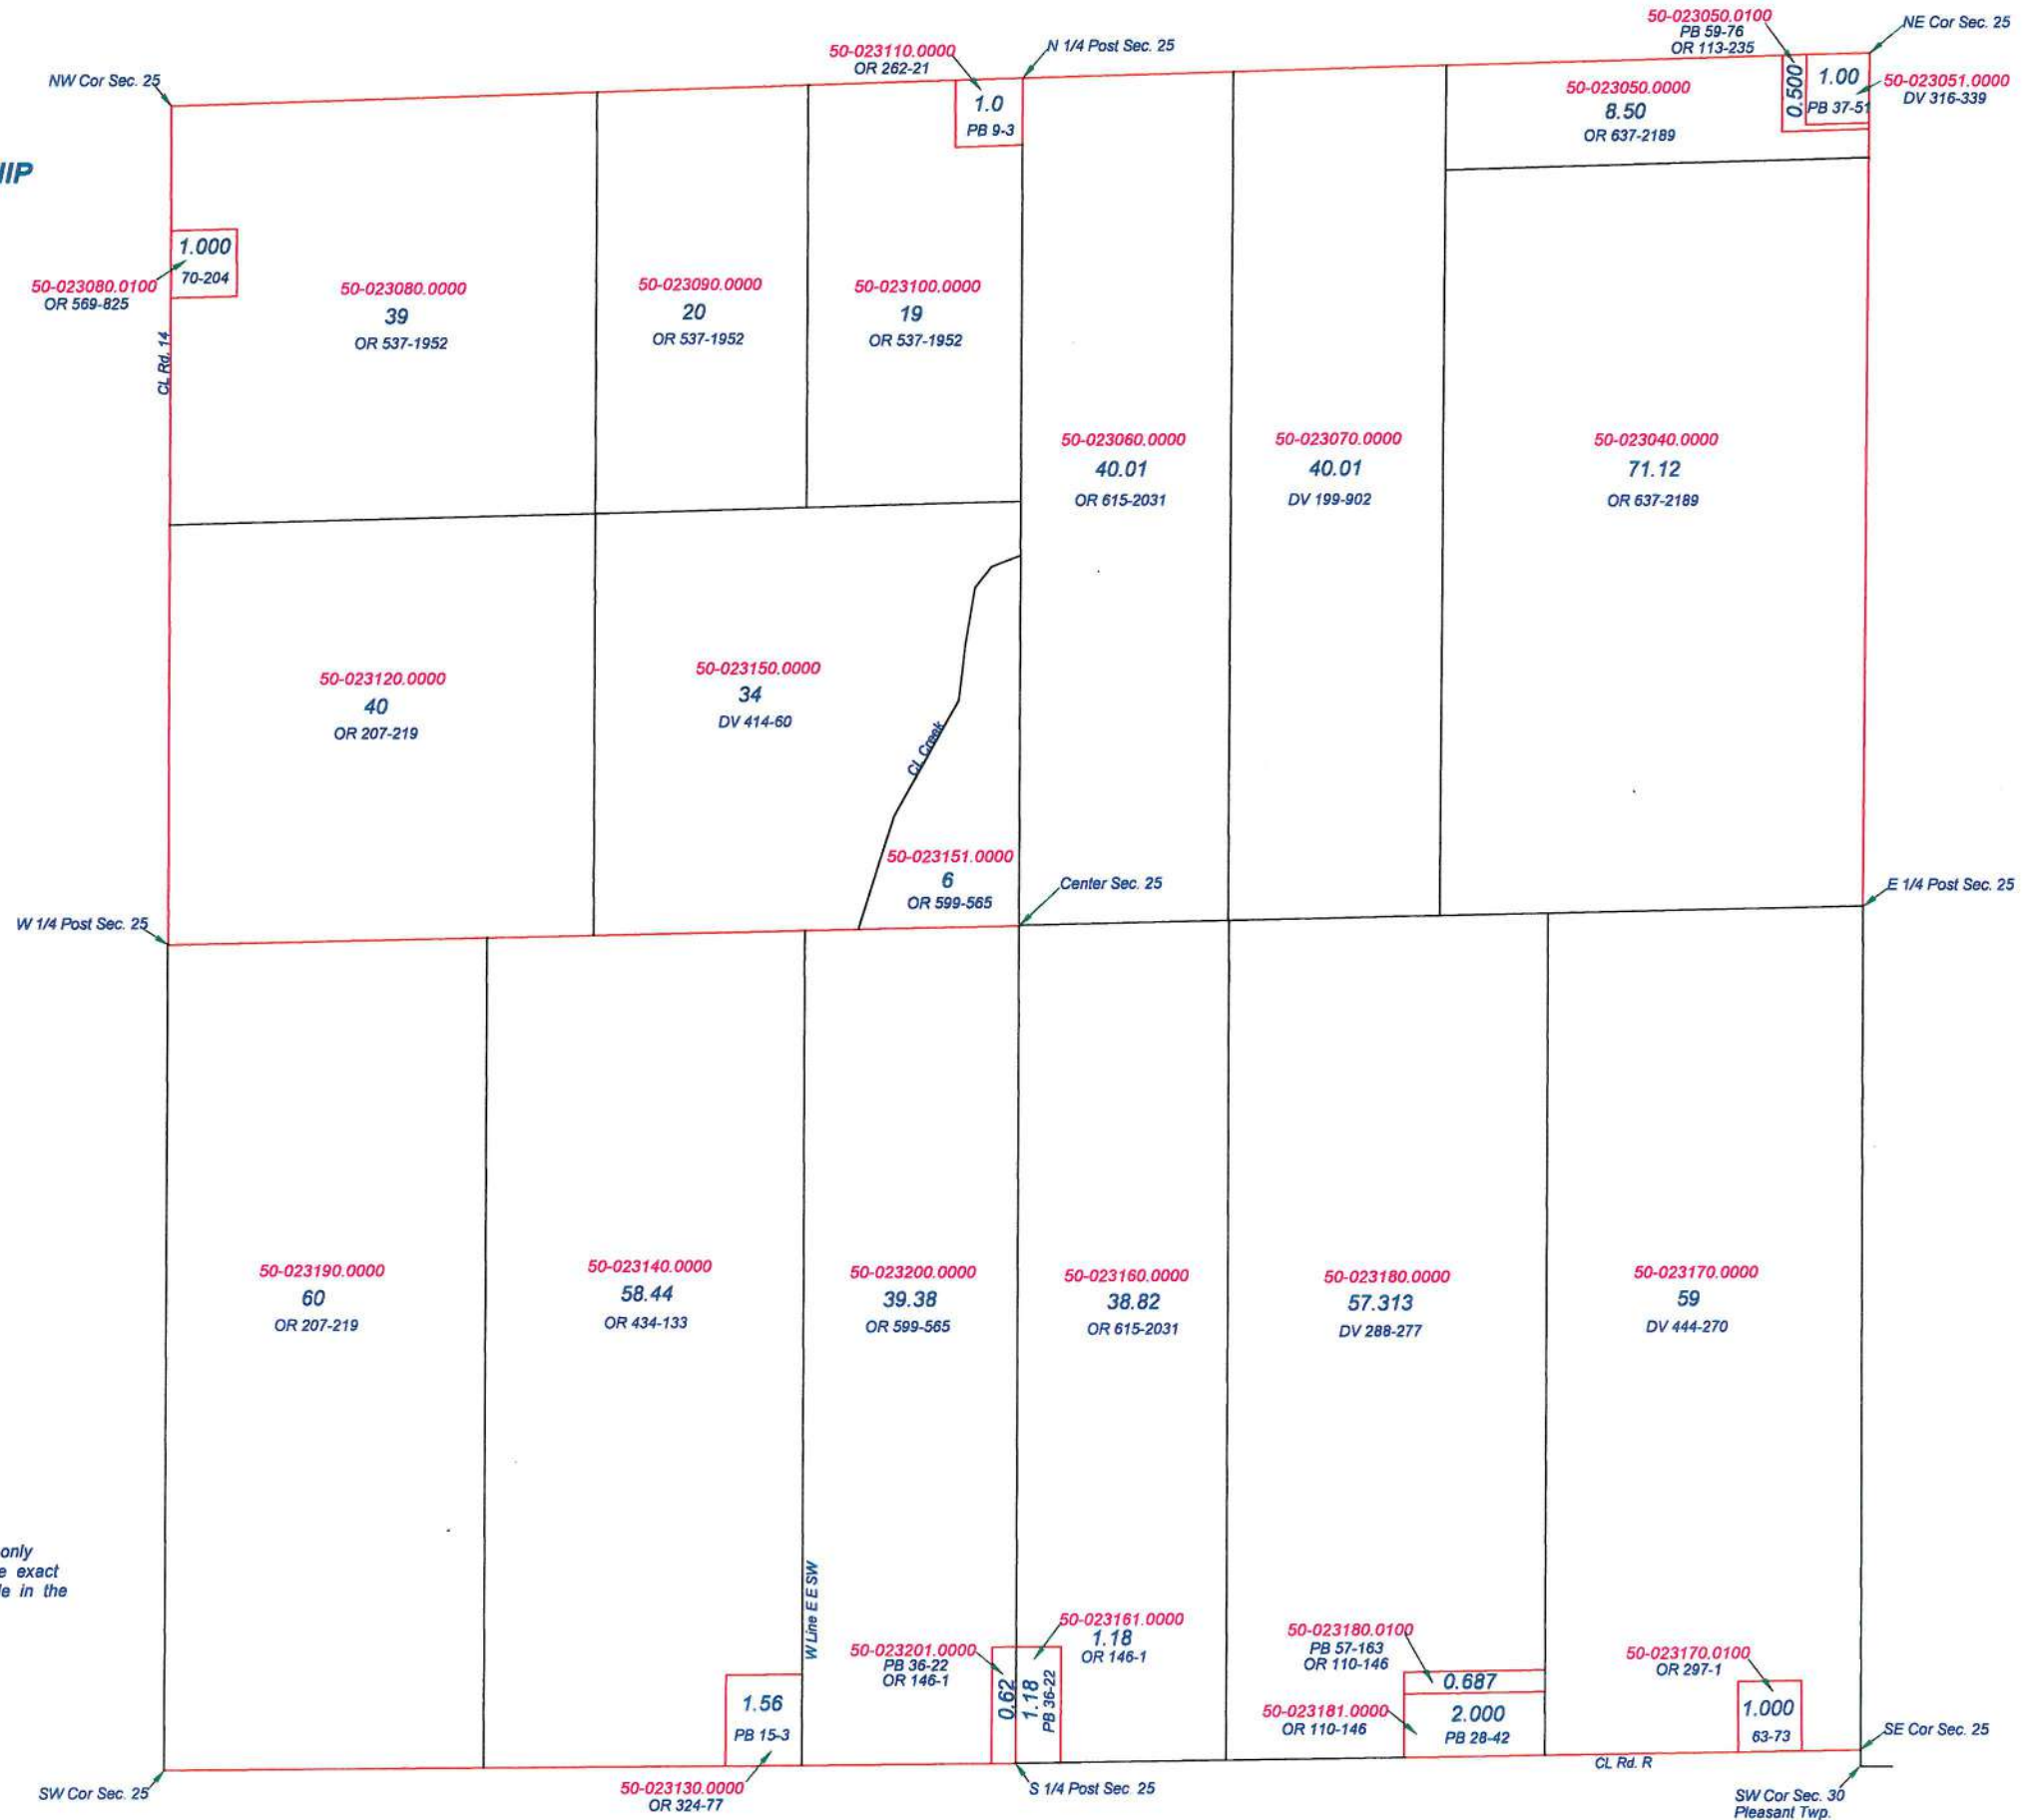

SUGAR CREEK TOWNSHIP

T1S R6E
SECTION 25

This is a worksheet and is for location purposes only and cannot be guaranteed for accuracy. For more exact information, please CHECK deeds and plats on file in the Putnam County Recorders Office, Ottawa, Ohio.

Revised 2013

SUGAR CREEK TOWNSHIP

T1S R6E
SECTION 26

This is a worksheet and is for location purposes only and cannot be guaranteed for accuracy. For more exact information, please CHECK deeds and plats on file in the Putnam County Recorders Office, Ottawa, Ohio.

Revised 2013

SUGAR CREEK TOWNSHIP
 T1S R6E
 SECTION 27

This is a worksheet and is for location purposes only and cannot be guaranteed for accuracy. For more exact information, please CHECK deeds and plats on file in the Pulnam County Recorders Office, Ottawa, Ohio.

Revised 2013

SUGAR CREEK TOWNSHIP
T 1 S R 6 E
SECTION 28

This is a worksheet and is for location purposes only and cannot be guaranteed for accuracy. For more exact information, please CHECK deeds and plats on file in the Putnam County Recorders Office, Ottawa, Ohio.