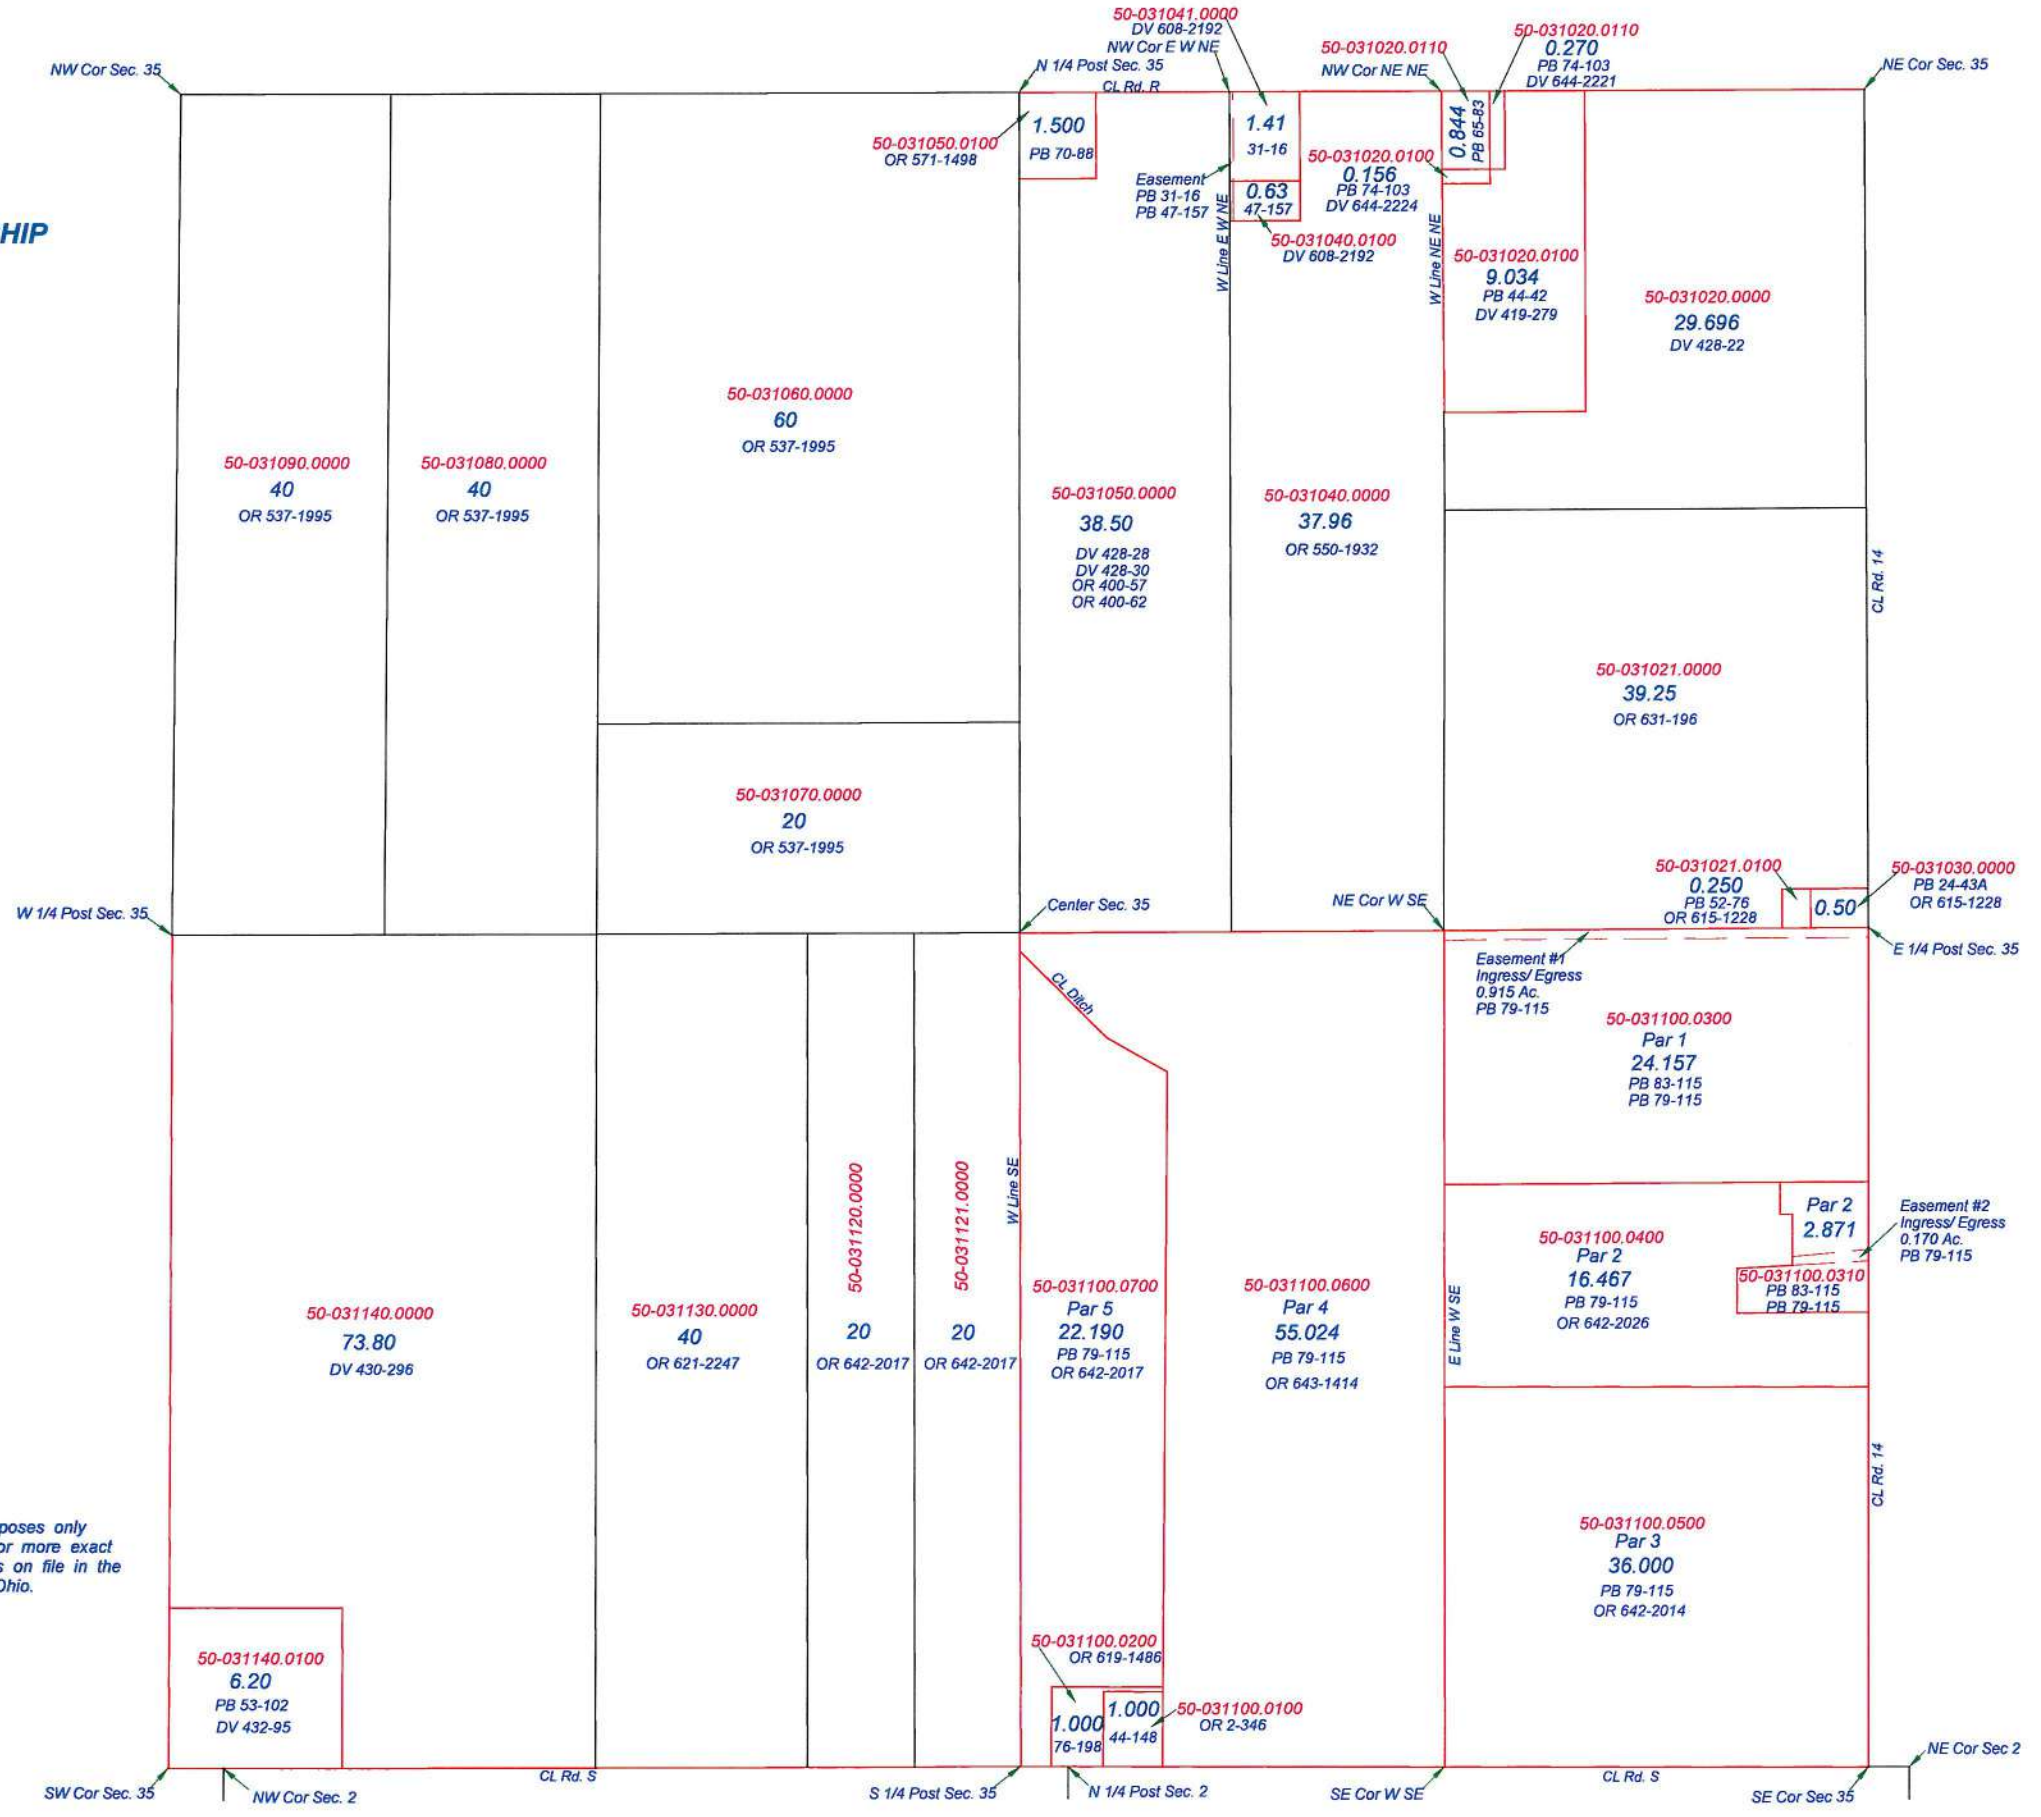

SUGAR CREEK TOWNSHIP
T1S R6E
SECTION 35

This is a worksheet and is for location purposes only and cannot be guaranteed for accuracy. For more exact information, please CHECK deeds and plats on file in the Putnam County Recorders Office, Ottawa, Ohio.

Revised 2015