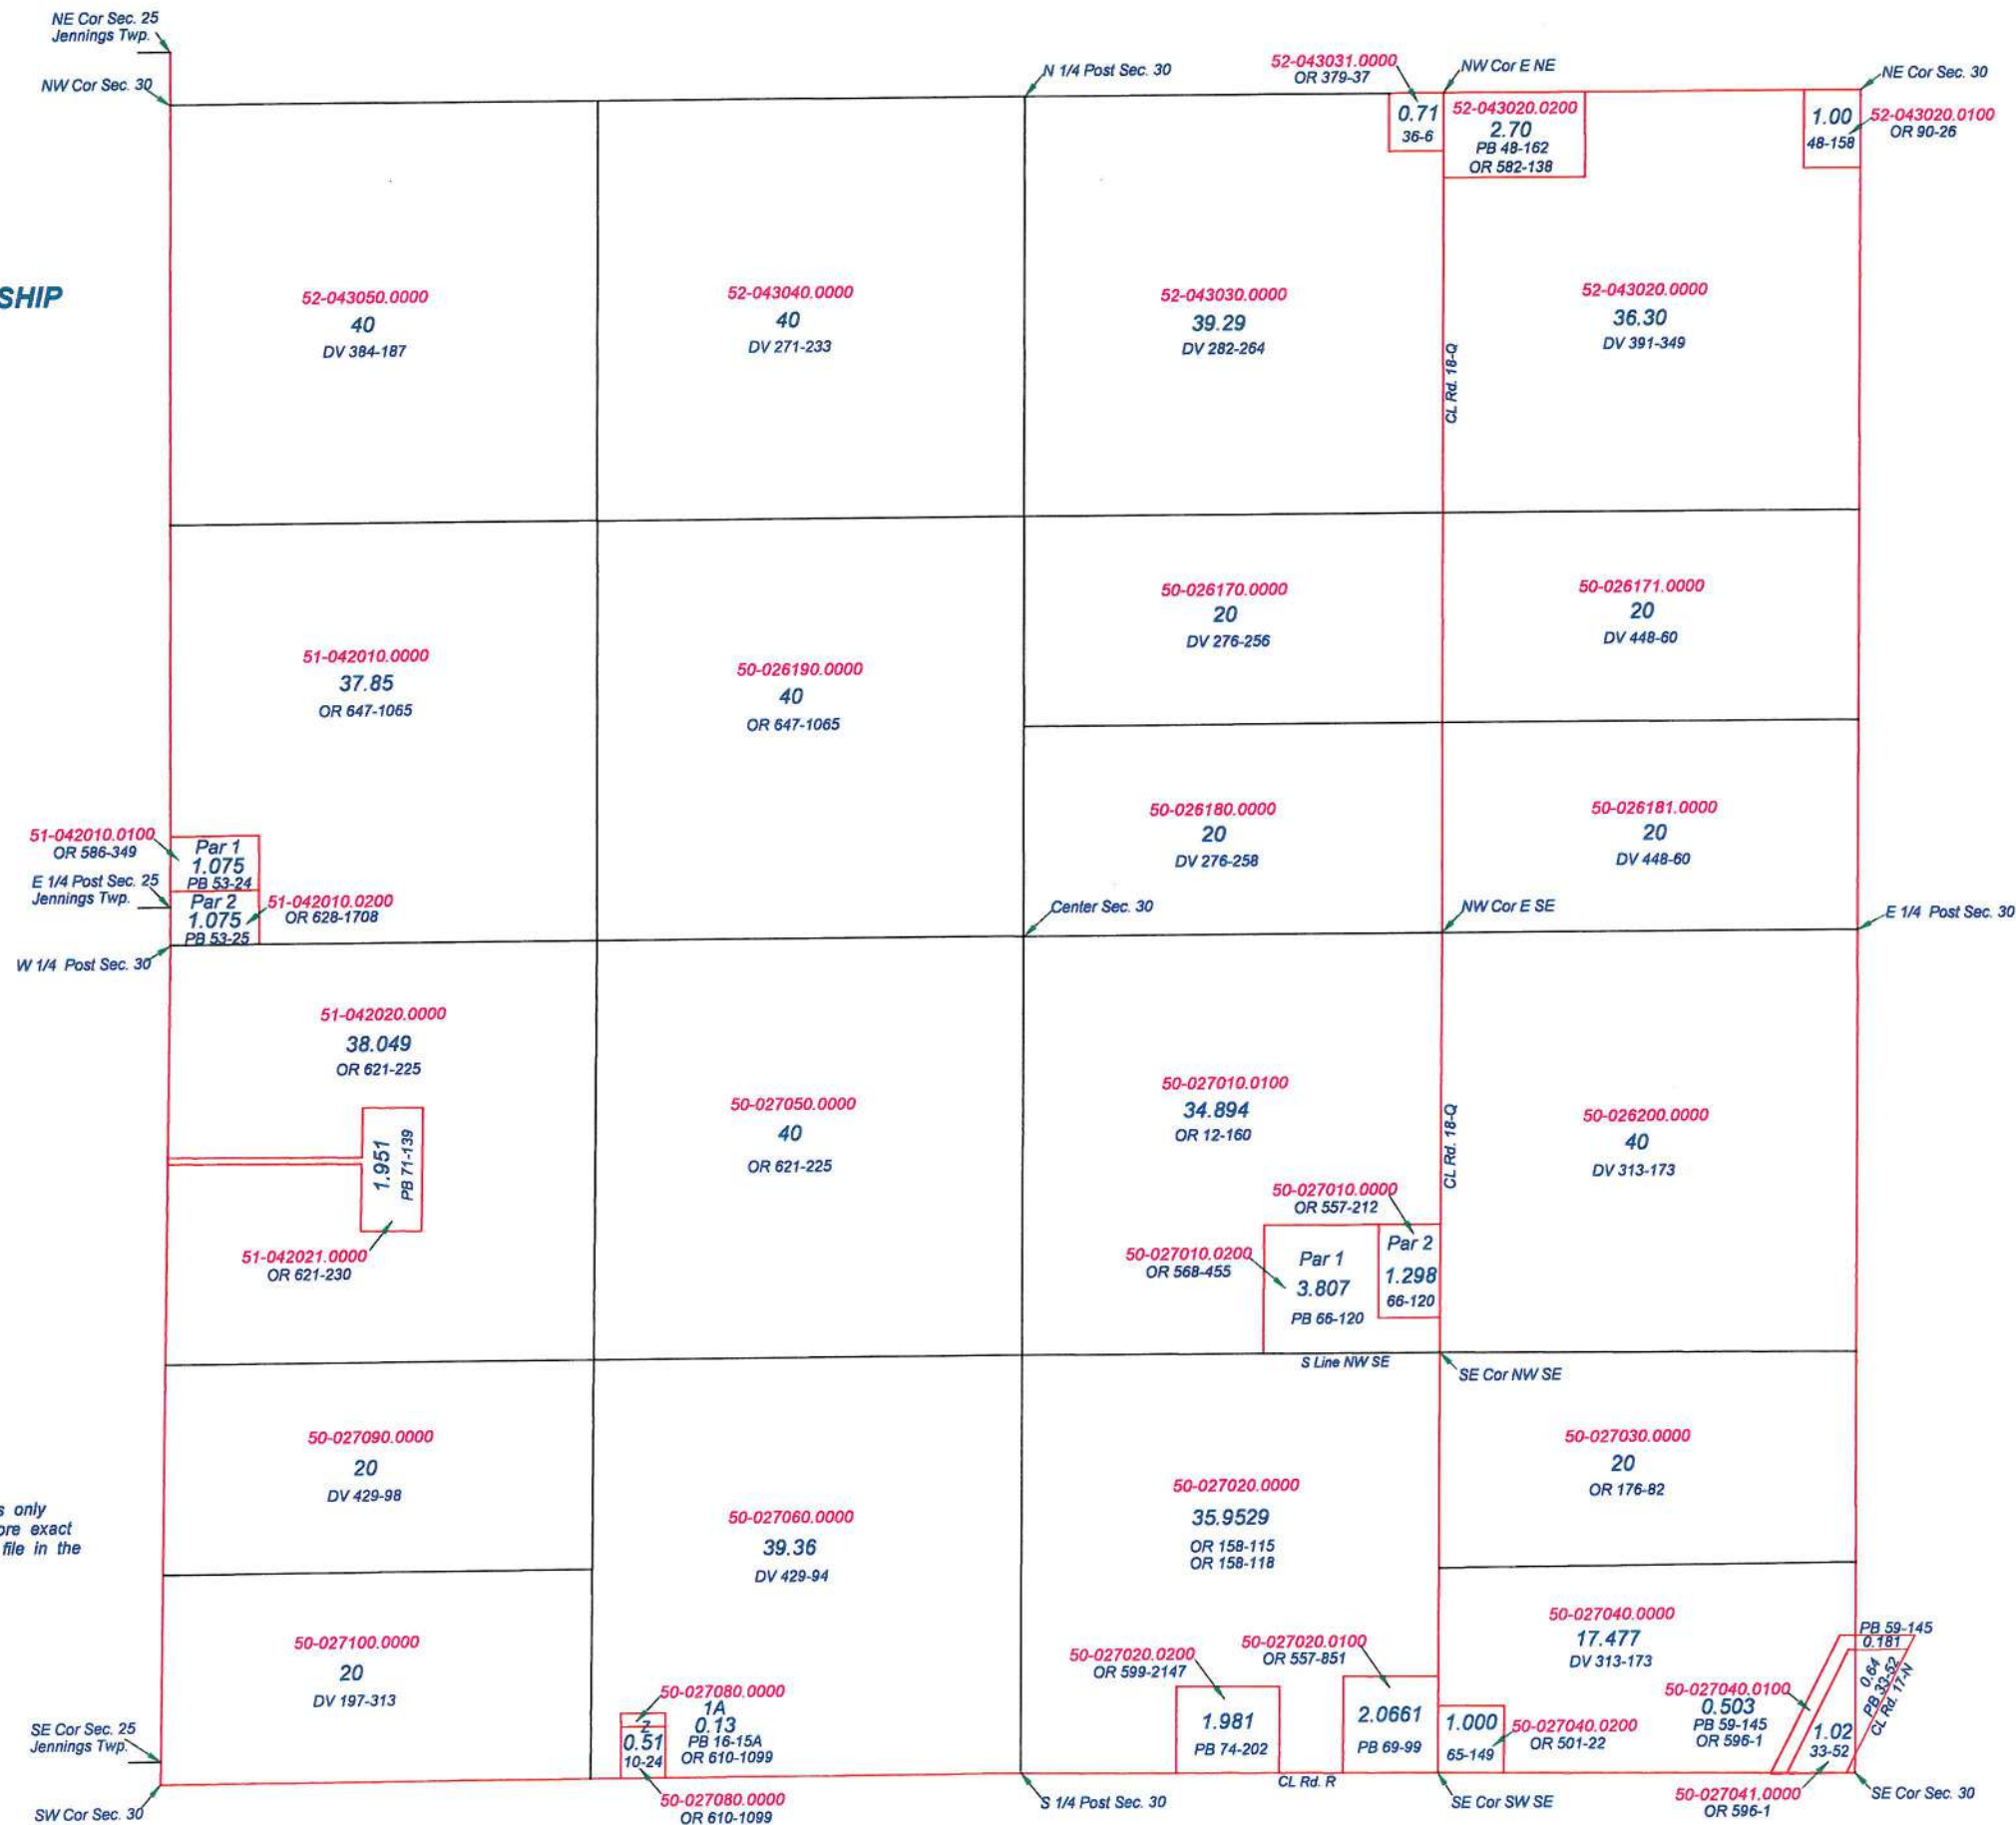

SUGAR CREEK TOWNSHIP
T1S R6E
SECTION 30

This is a worksheet and is for location purposes only and cannot be guaranteed for accuracy. For more exact information, please CHECK deeds and plats on file in the Putnam County Recorders Office, Ottawa, Ohio.

Revised 2013