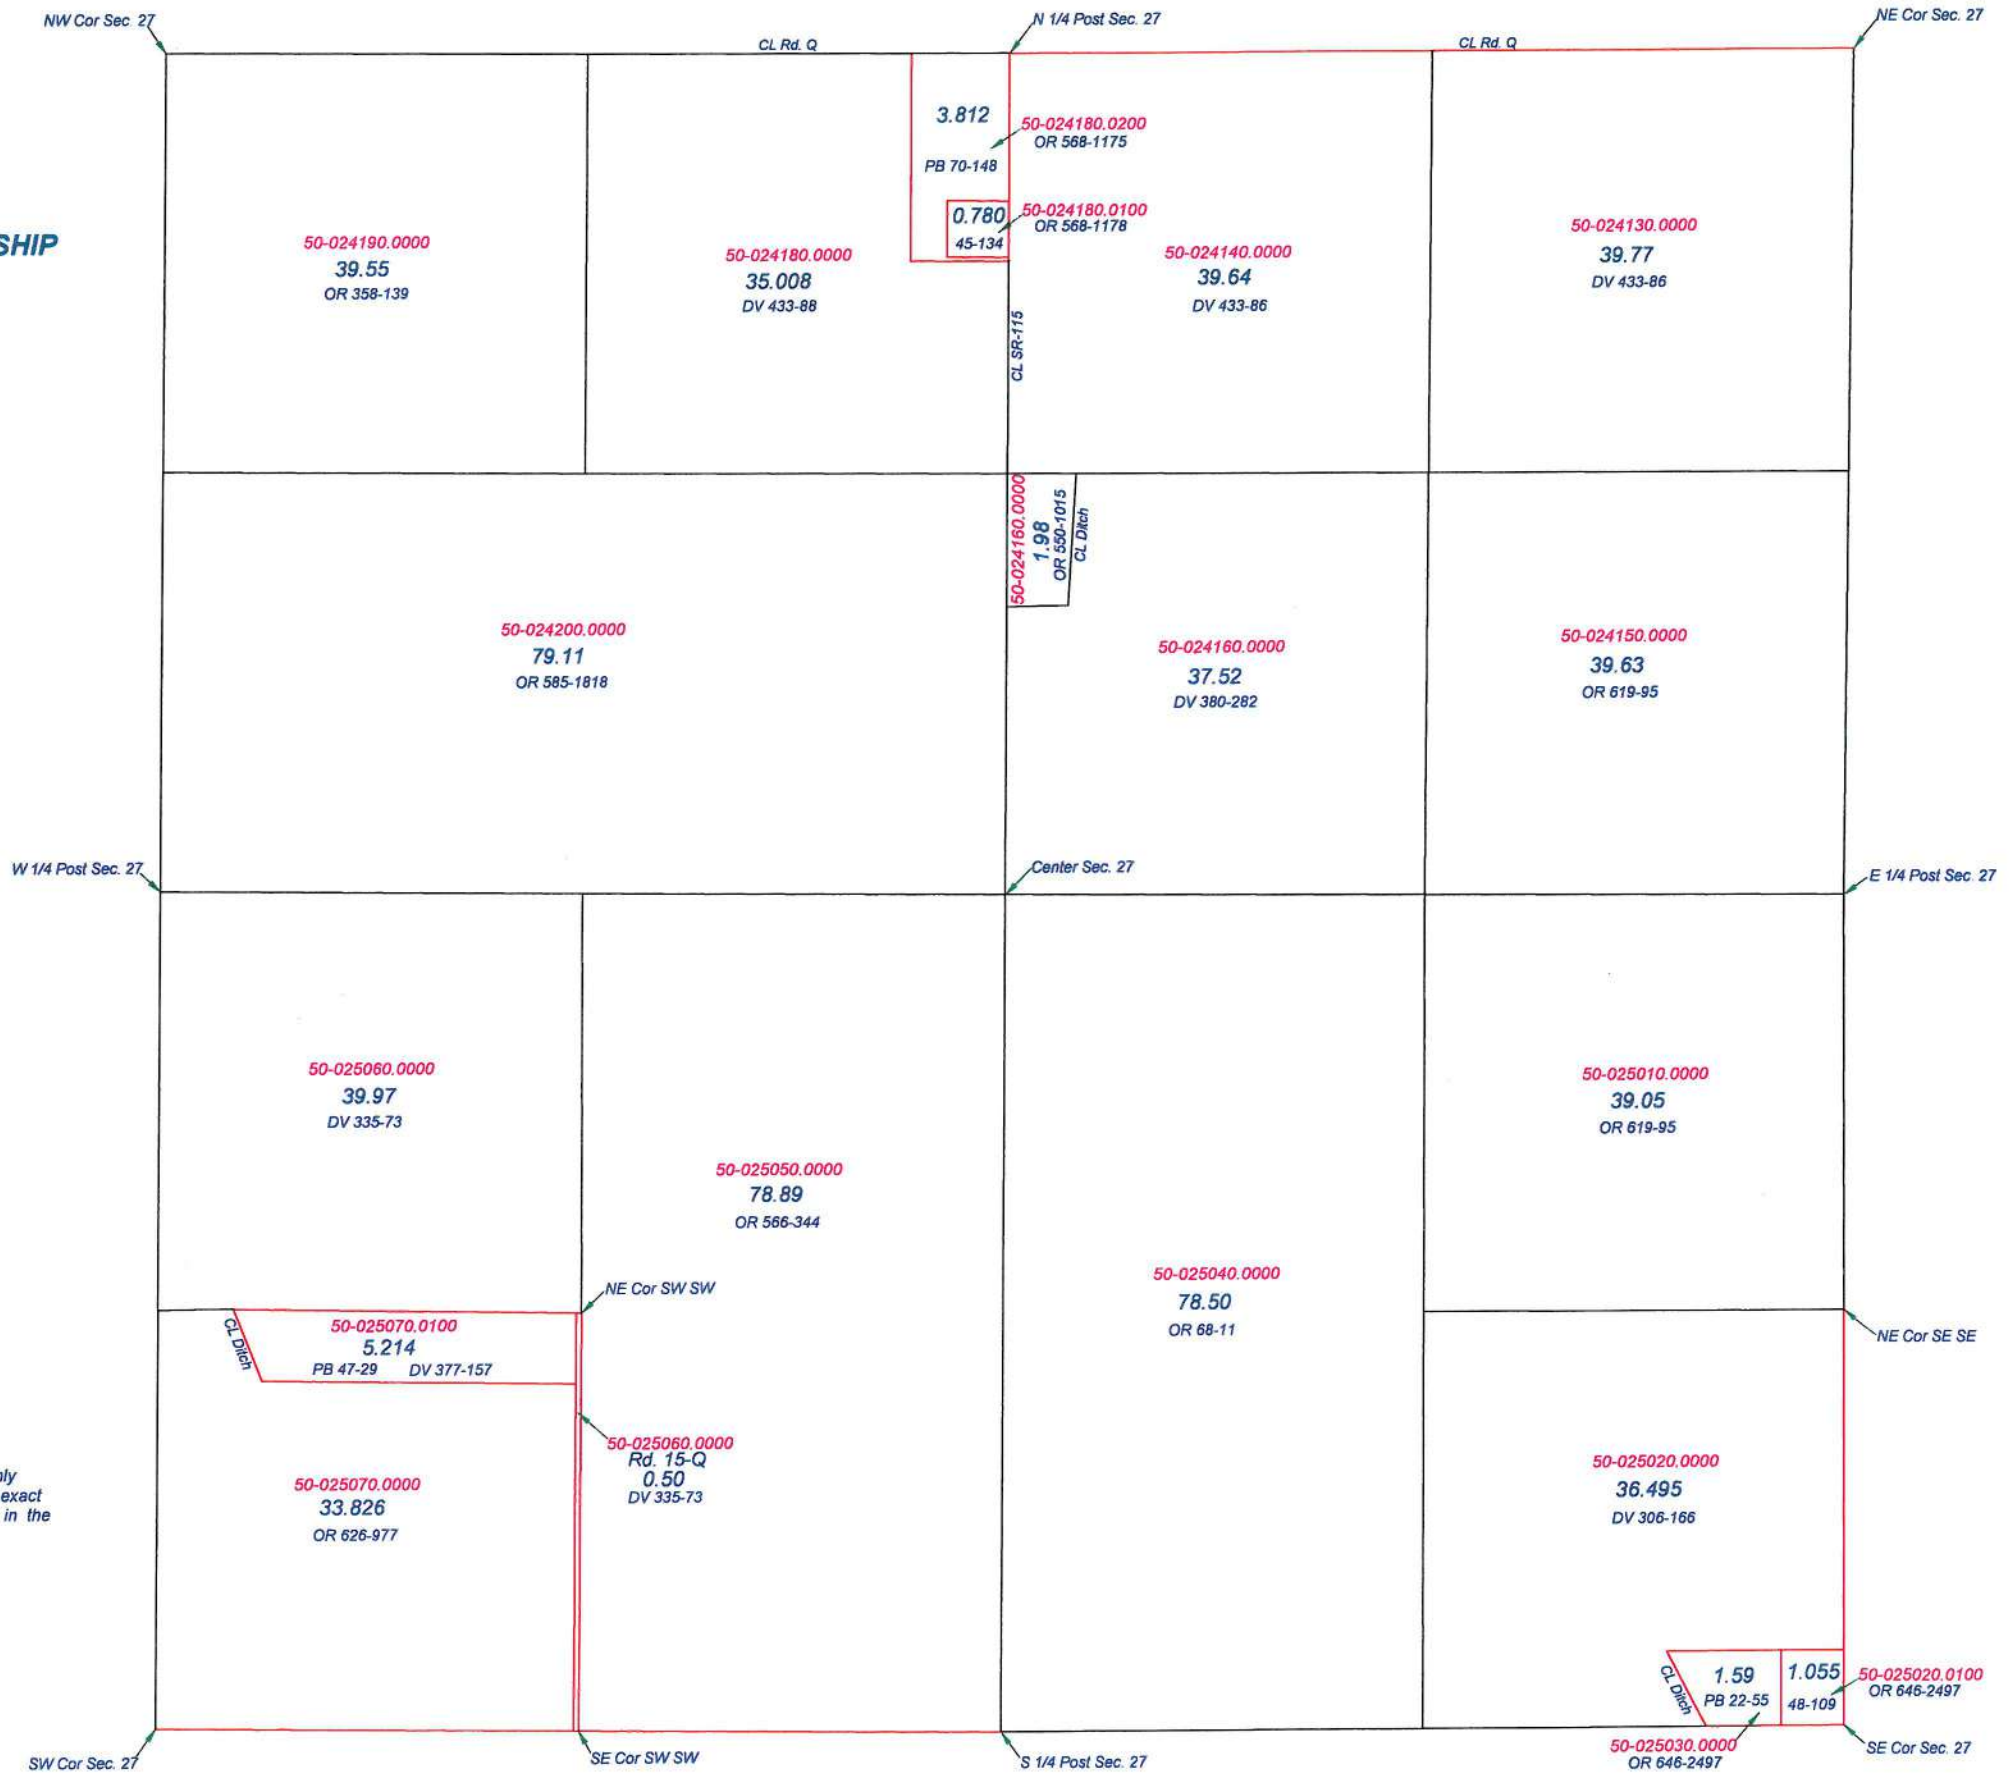

SUGAR CREEK TOWNSHIP

T1S R6E
SECTION 25

This is a worksheet and is for location purposes only and cannot be guaranteed for accuracy. For more exact information, please CHECK deeds and plats on file in the Putnam County Recorders Office, Ottawa, Ohio.

Revised 2013

SUGAR CREEK TOWNSHIP

T1S R6E
SECTION 26

This is a worksheet and is for location purposes only and cannot be guaranteed for accuracy. For more exact information, please CHECK deeds and plats on file in the Putnam County Recorders Office, Ottawa, Ohio.

Revised 2013

SUGAR CREEK TOWNSHIP
 T1S R6E
 SECTION 27

This is a worksheet and is for location purposes only and cannot be guaranteed for accuracy. For more exact information, please CHECK deeds and plats on file in the Pulnam County Recorders Office, Ottawa, Ohio.

Revised 2013

SUGAR CREEK TOWNSHIP
T 1 S R 6 E
SECTION 28

This is a worksheet and is for location purposes only and cannot be guaranteed for accuracy. For more exact information, please CHECK deeds and plats on file in the Putnam County Recorders Office, Ottawa, Ohio.