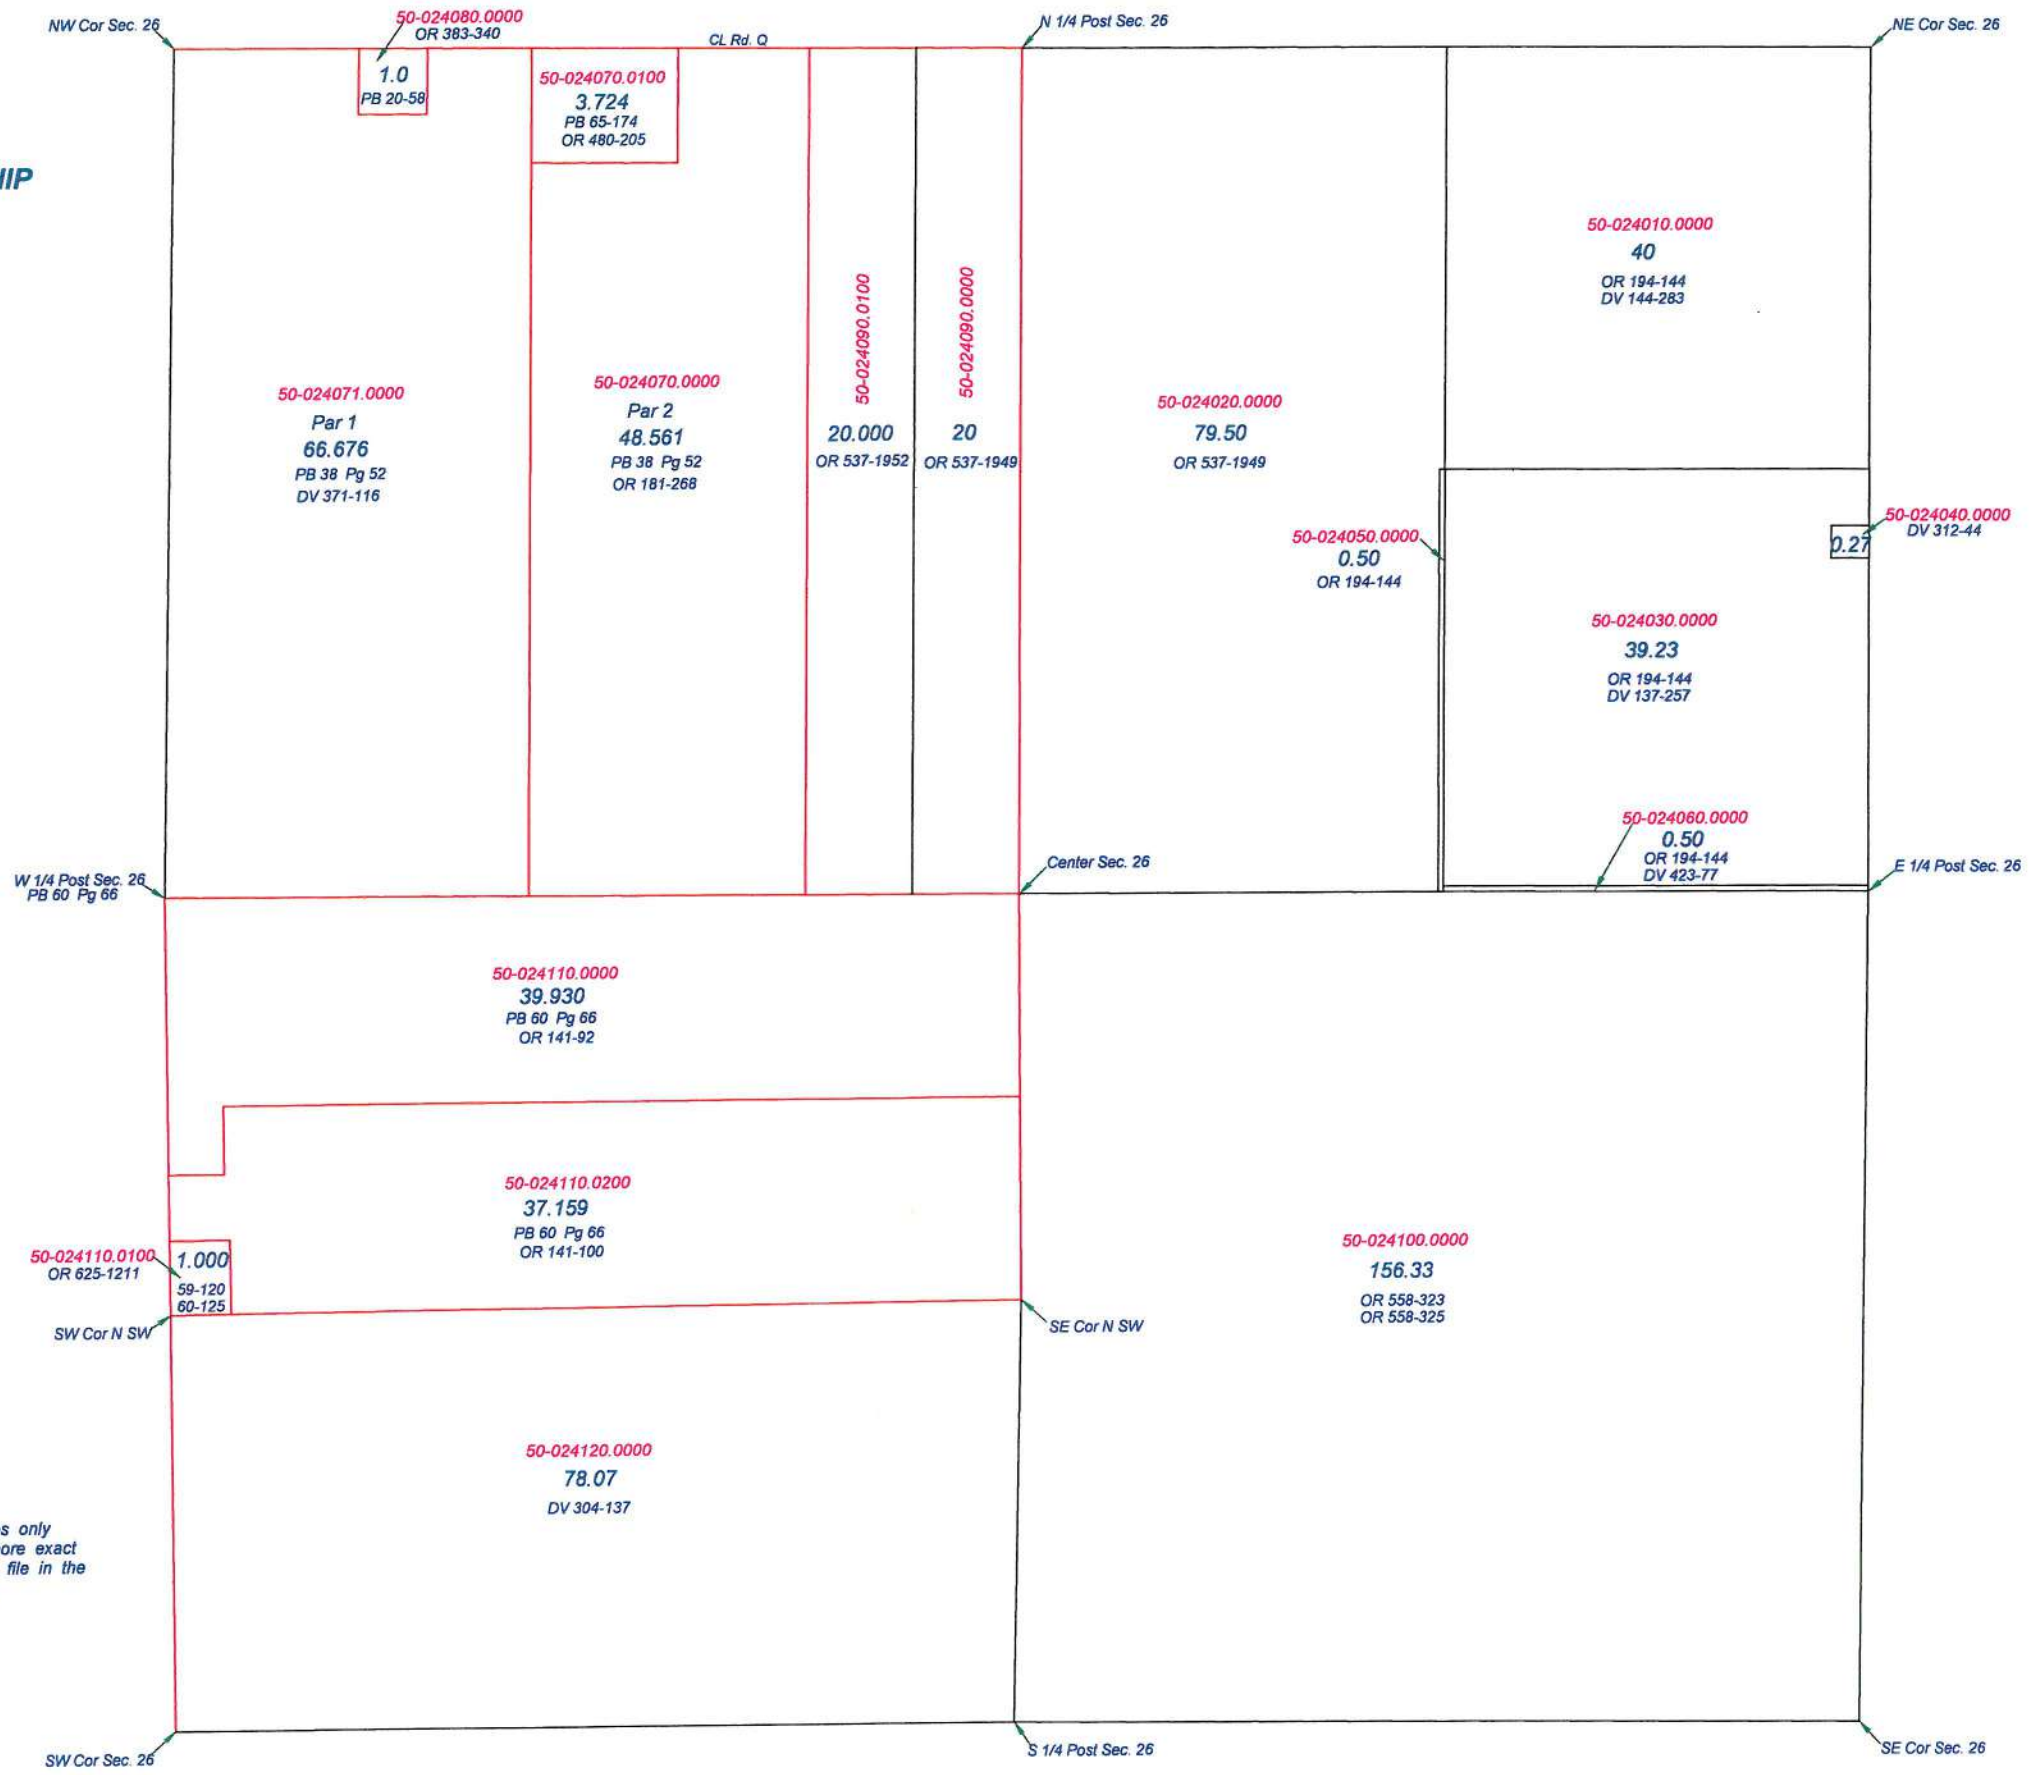

SUGAR CREEK TOWNSHIP

T1S R6E
SECTION 25

This is a worksheet and is for location purposes only and cannot be guaranteed for accuracy. For more exact information, please CHECK deeds and plats on file in the Putnam County Recorders Office, Ottawa, Ohio.

Revised 2013

SUGAR CREEK TOWNSHIP

T1S R6E
SECTION 26

This is a worksheet and is for location purposes only and cannot be guaranteed for accuracy. For more exact information, please CHECK deeds and plats on file in the Putnam County Recorders Office, Ottawa, Ohio.

Revised 2013

SUGAR CREEK TOWNSHIP
 T1S R6E
 SECTION 27

This is a worksheet and is for location purposes only and cannot be guaranteed for accuracy. For more exact information, please CHECK deeds and plats on file in the Pulnam County Recorders Office, Ottawa, Ohio.

Revised 2013

SUGAR CREEK TOWNSHIP
T 1 S R 6 E
SECTION 28

This is a worksheet and is for location purposes only and cannot be guaranteed for accuracy. For more exact information, please CHECK deeds and plats on file in the Putnam County Recorders Office, Ottawa, Ohio.