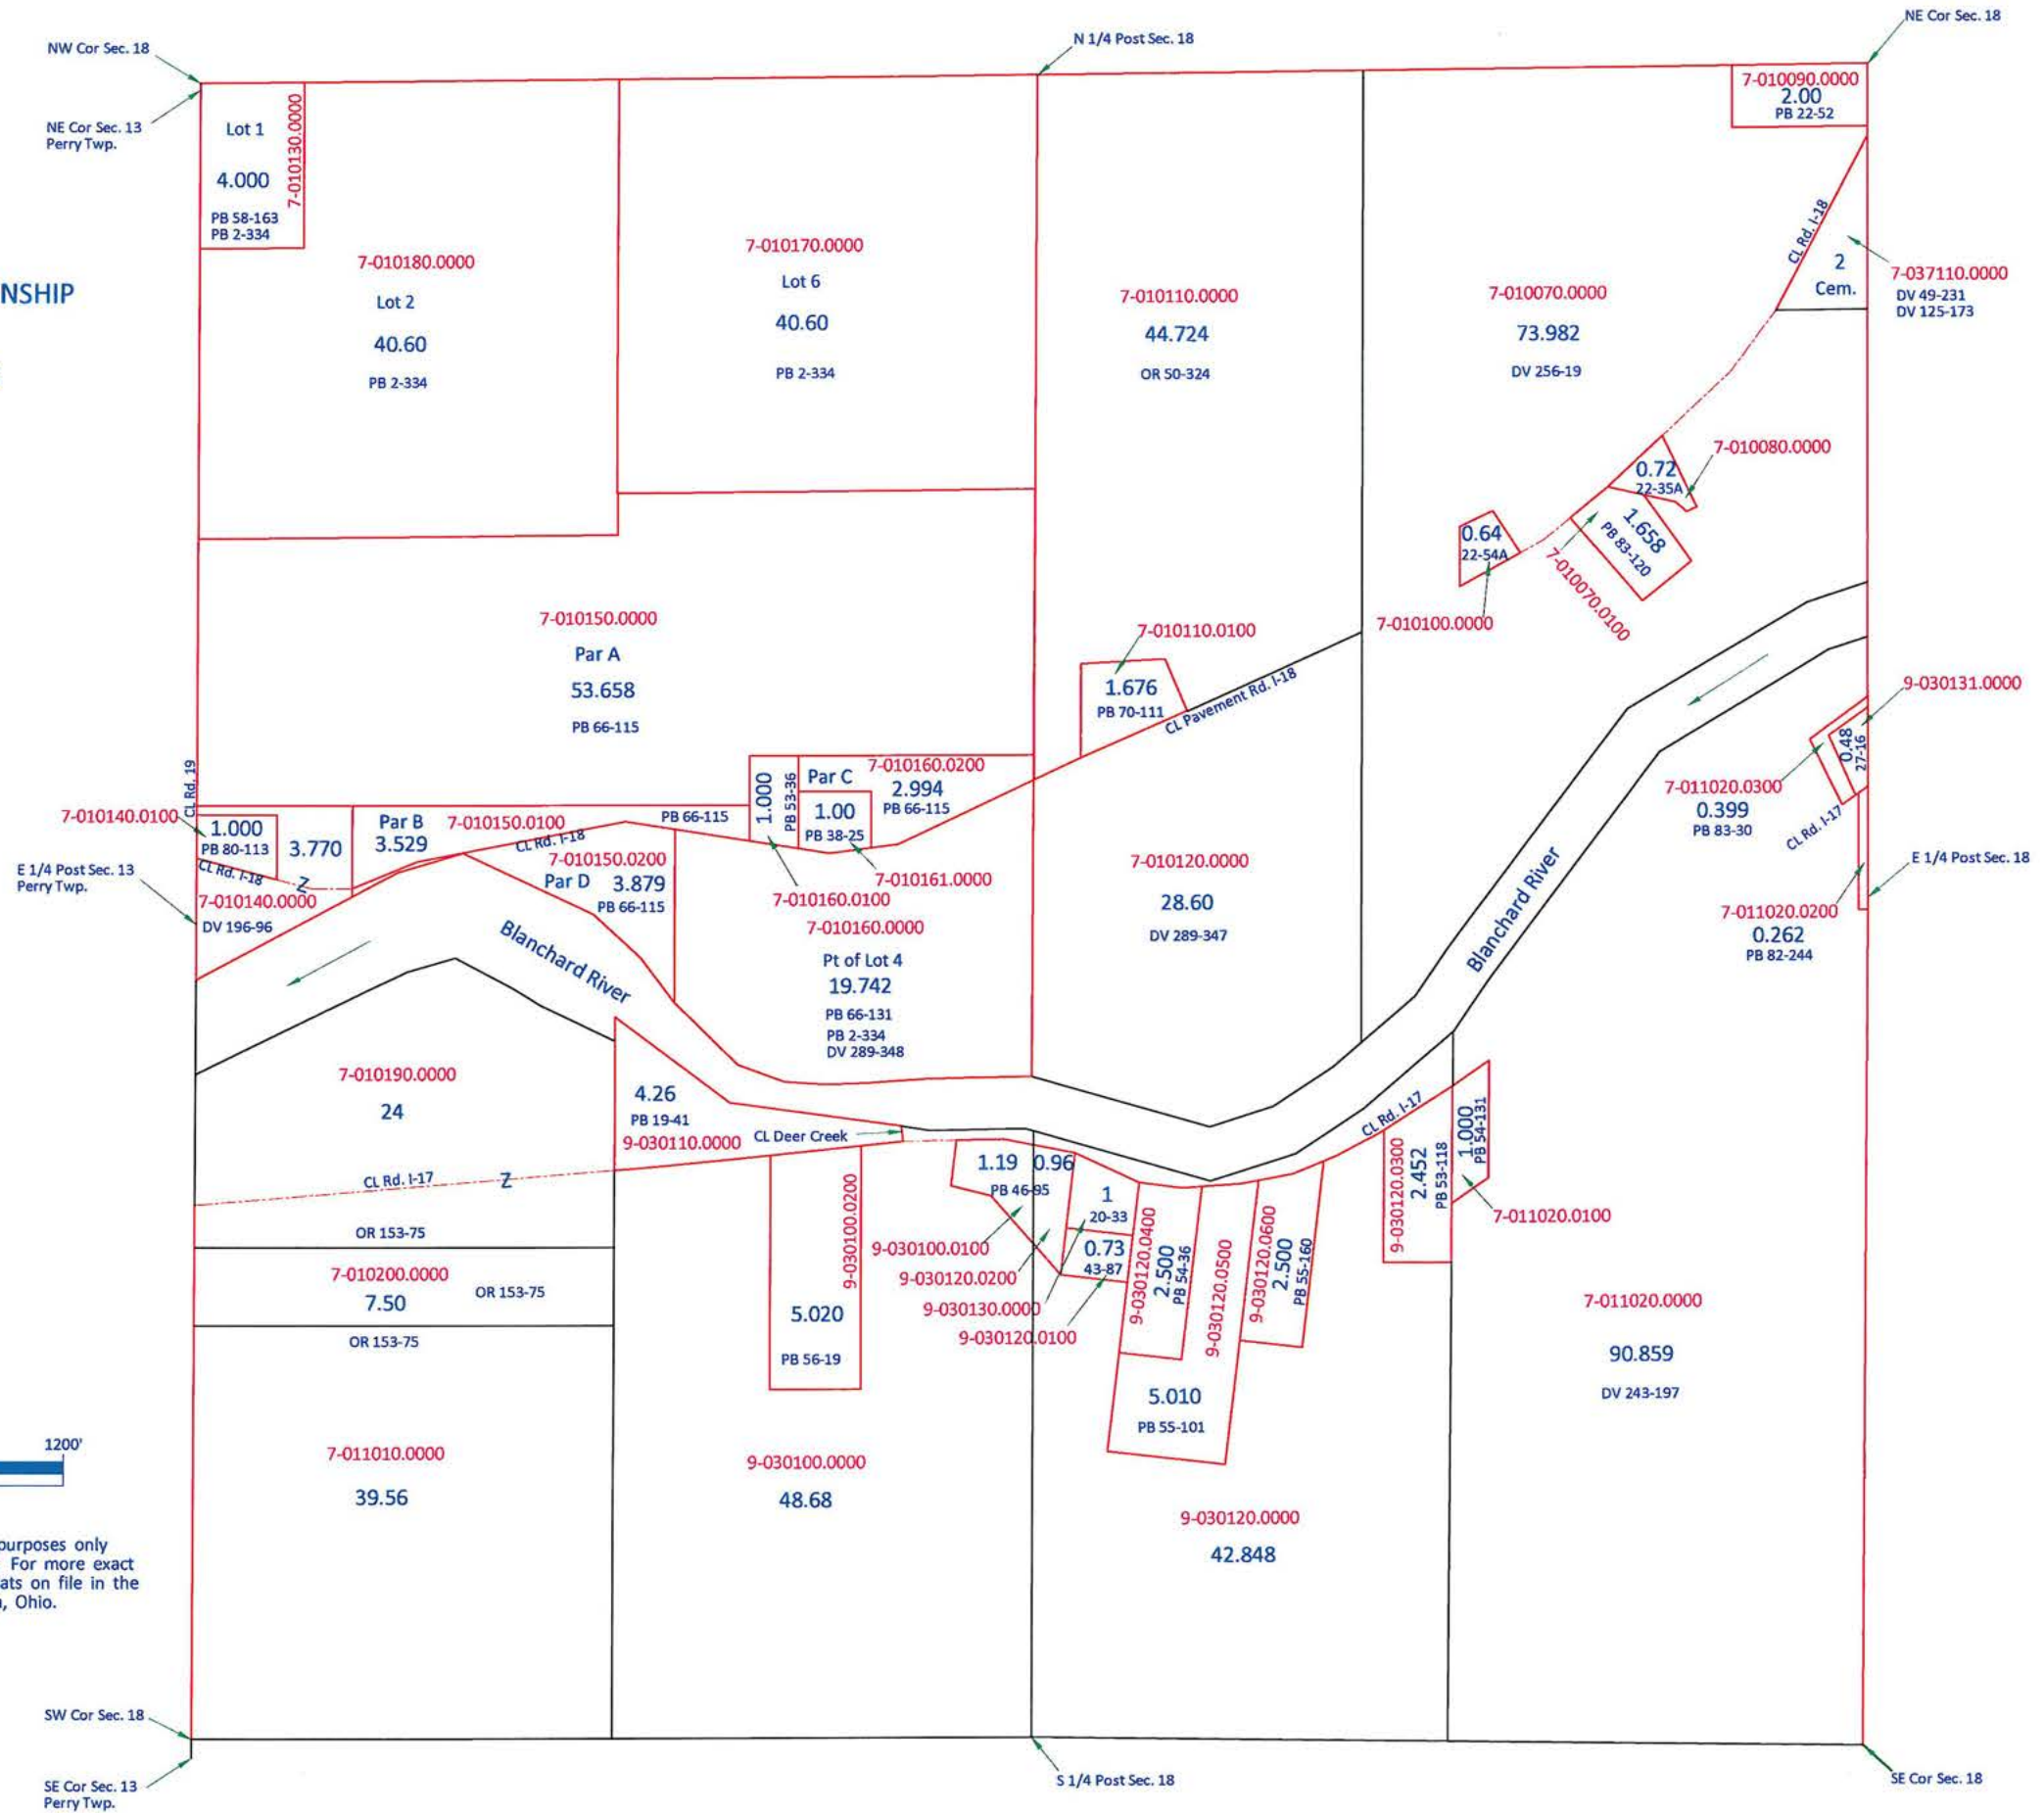

GREENSBURG TOWNSHIP
T1N R6E
SECTION 18

This is a worksheet and is for location purposes only and cannot be guaranteed for accuracy. For more exact information, please CHECK deeds and plats on file in the Putnam County Recorders Office, Ottawa, Ohio.

Revised 2015