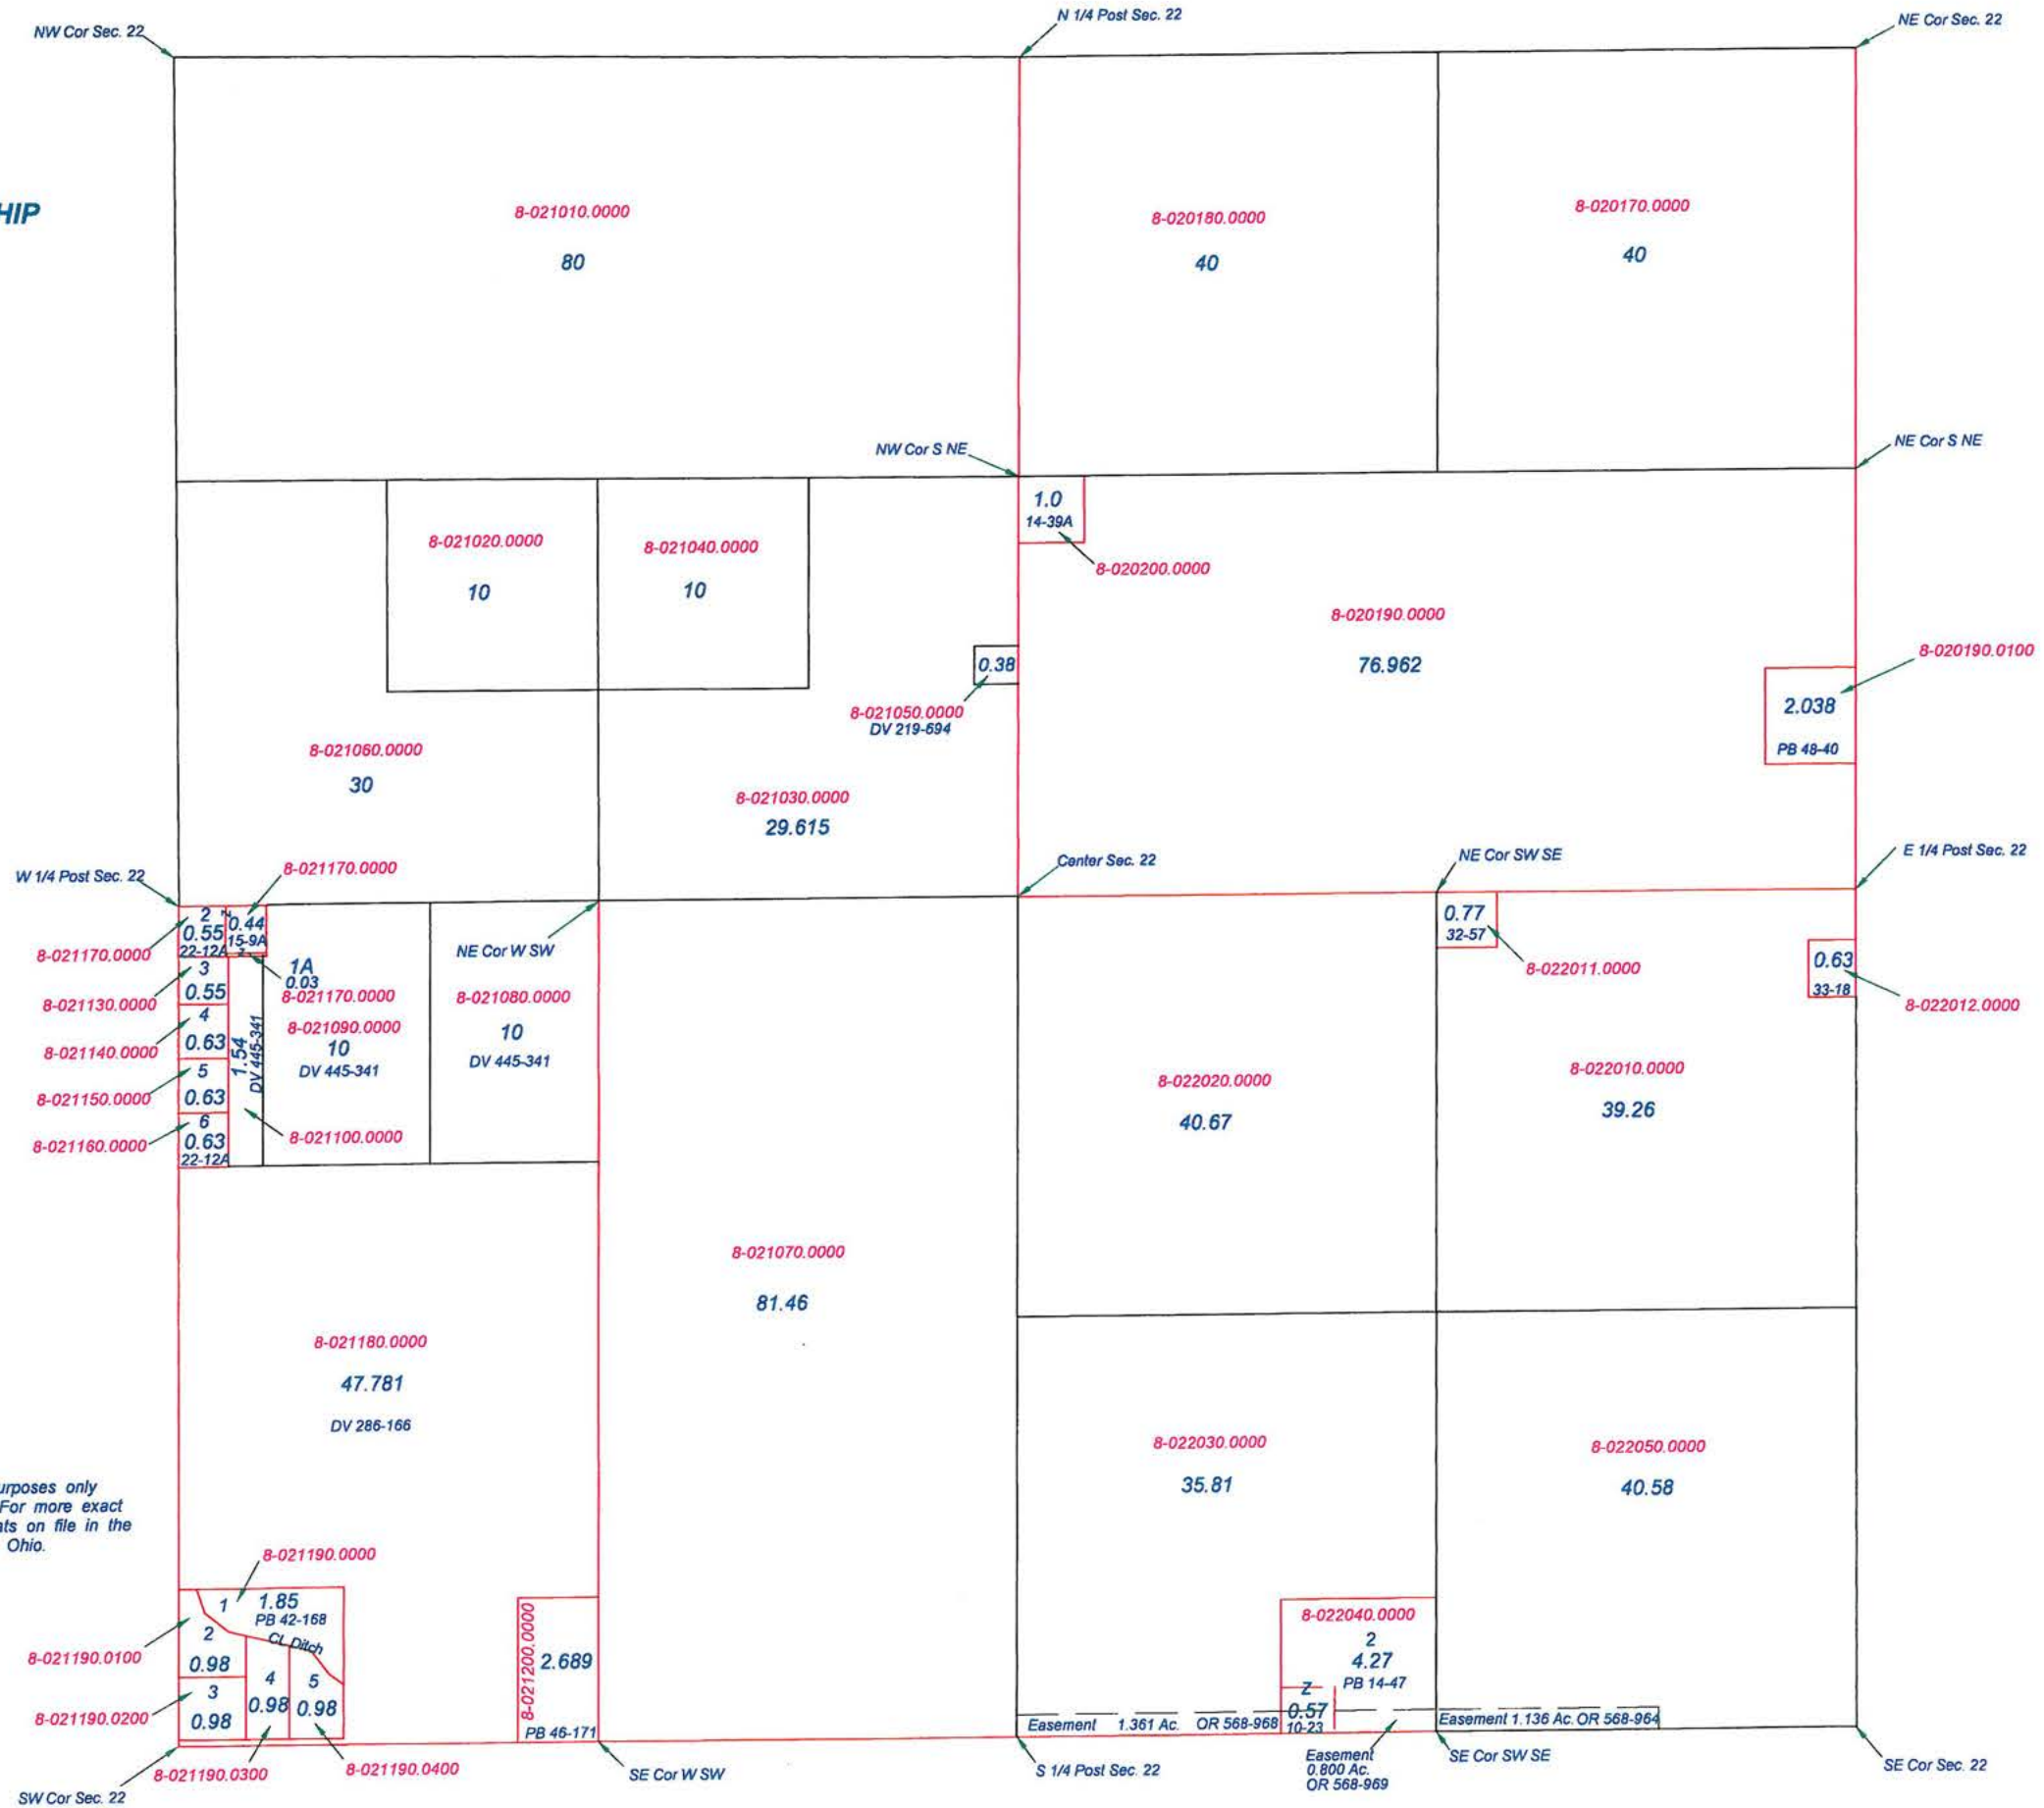

GREENSBURG TOWNSHIP
T1N R6E
SECTION 22

This is a worksheet and is for location purposes only and cannot be guaranteed for accuracy. For more exact information, please CHECK deeds and plats on file in the Putnam County Recorders Office, Ottawa, Ohio.

Revised 2010