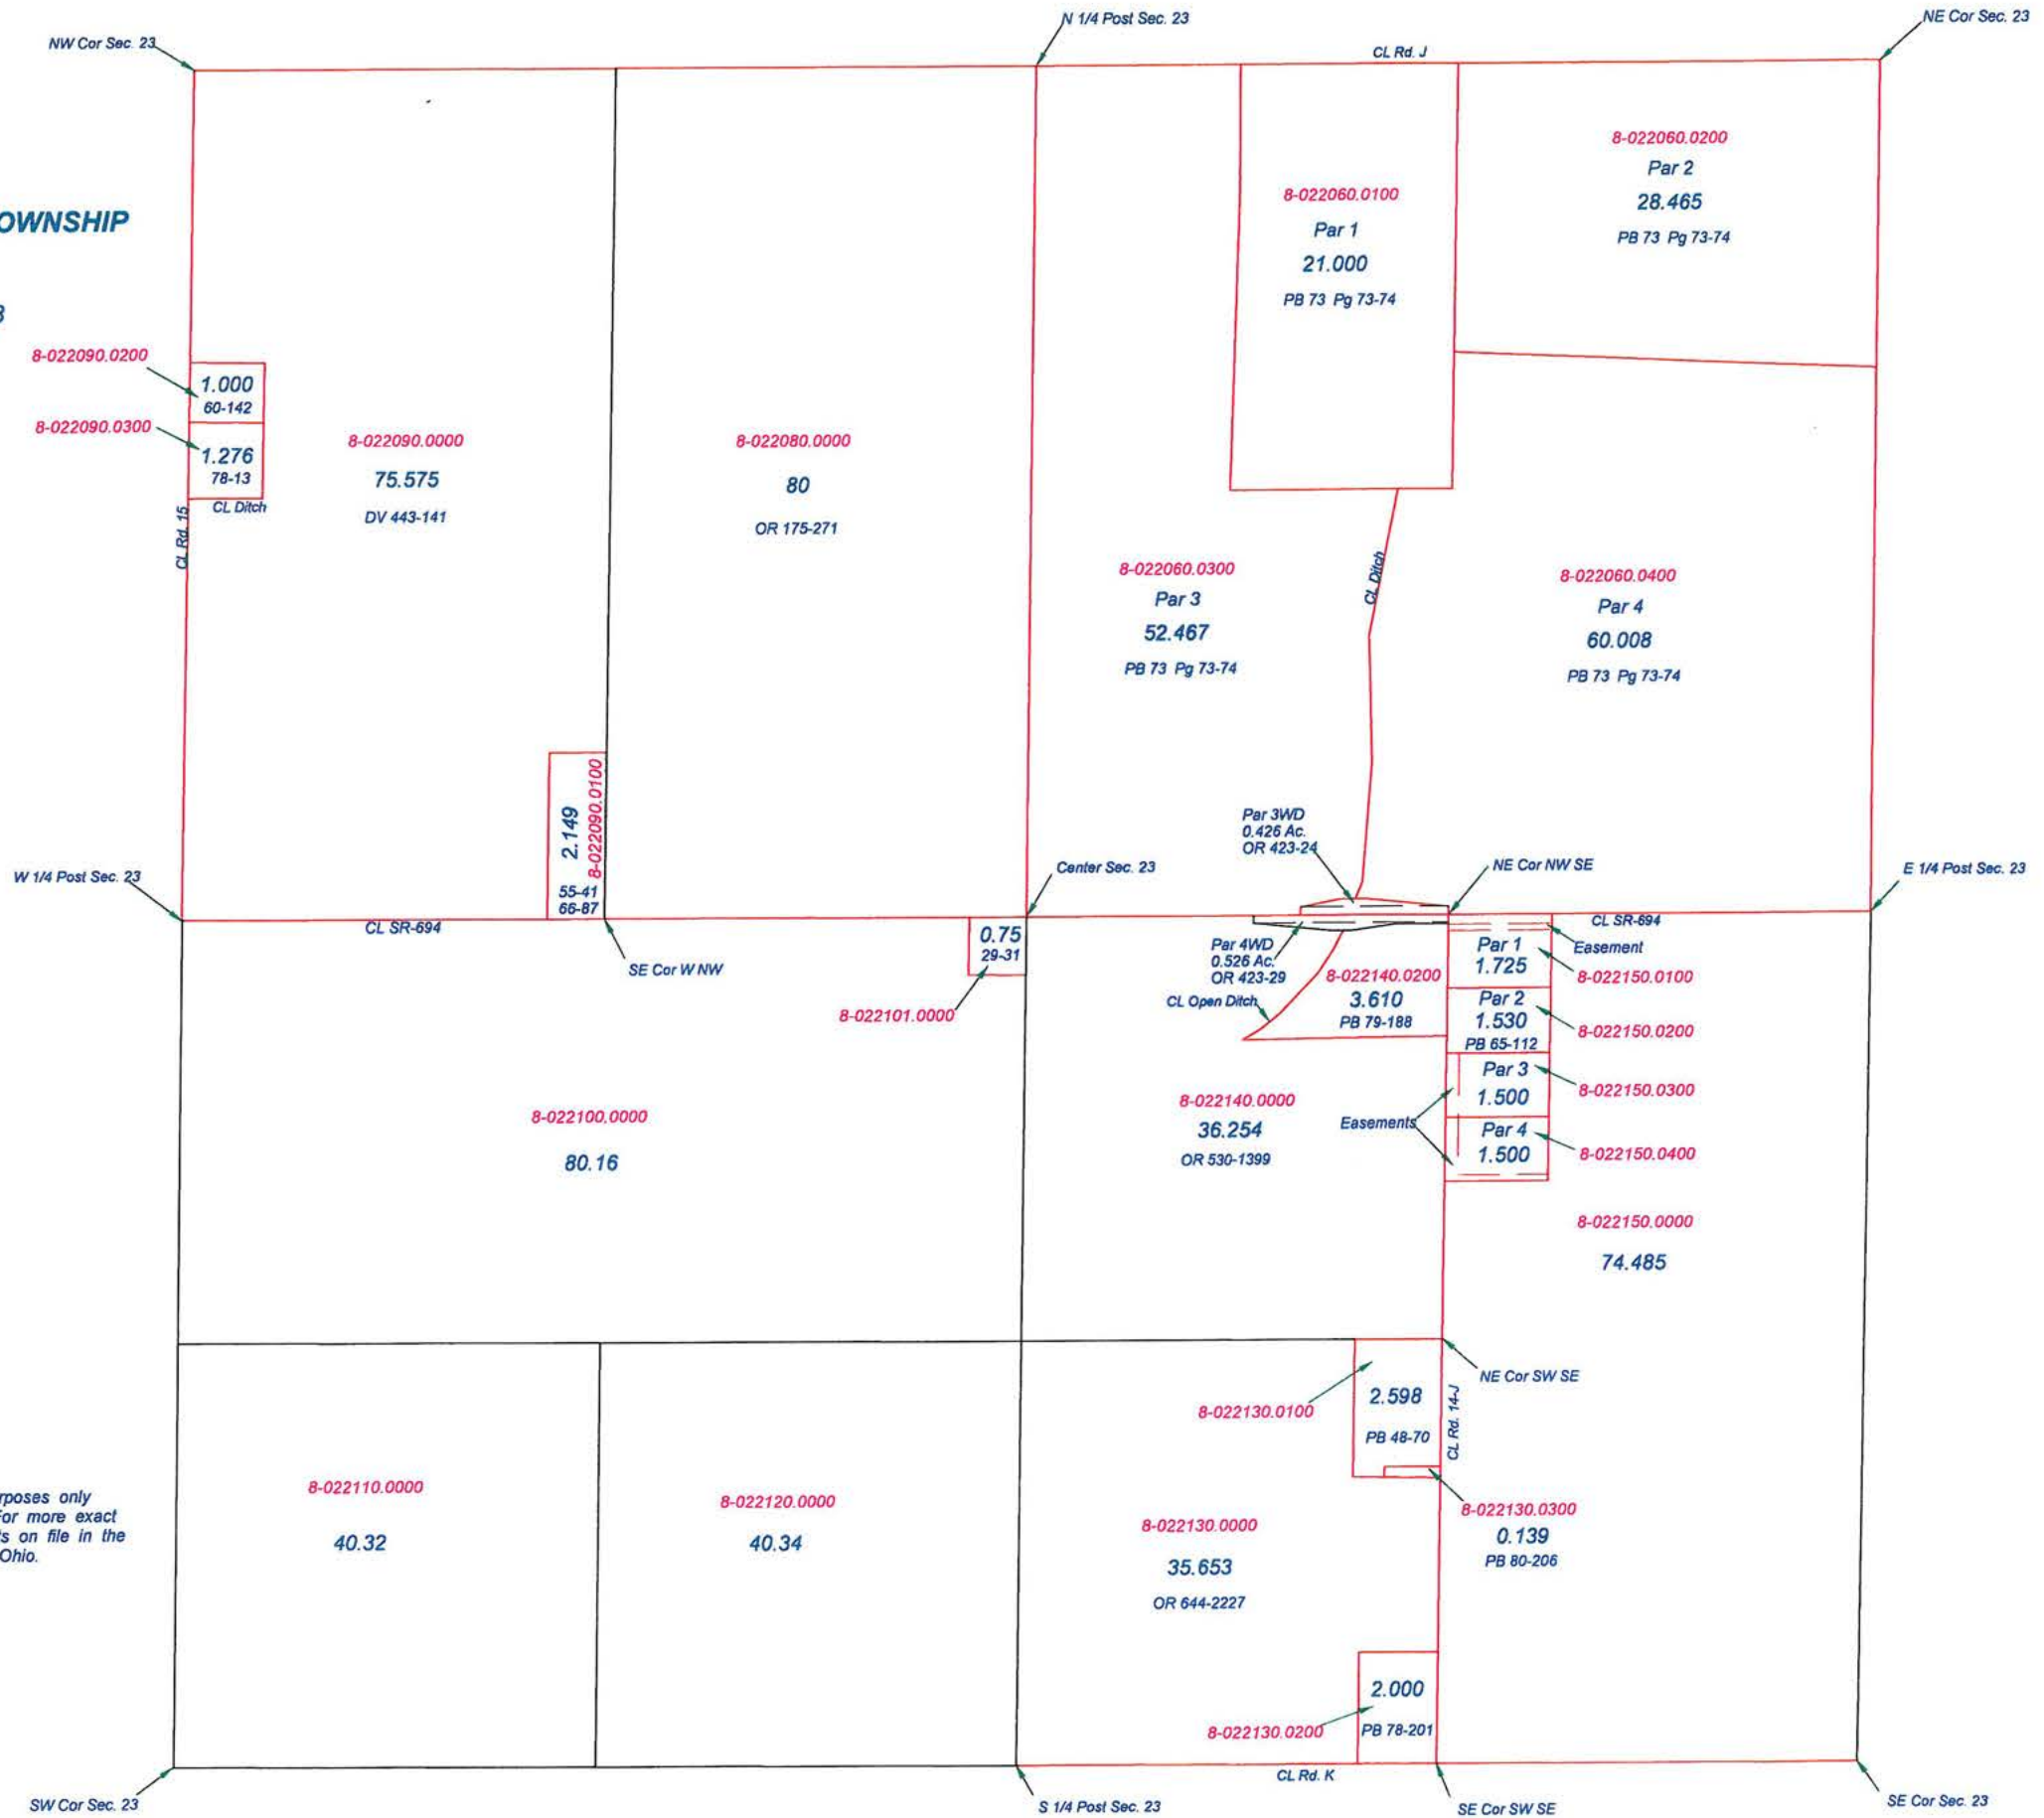

GREENSBURG TOWNSHIP

T1N R6E
SECTION 23

This is a worksheet and is for location purposes only and cannot be guaranteed for accuracy. For more exact information, please CHECK deeds and plats on file in the Putnam County Recorders Office, Ottawa, Ohio.

Revised 2013