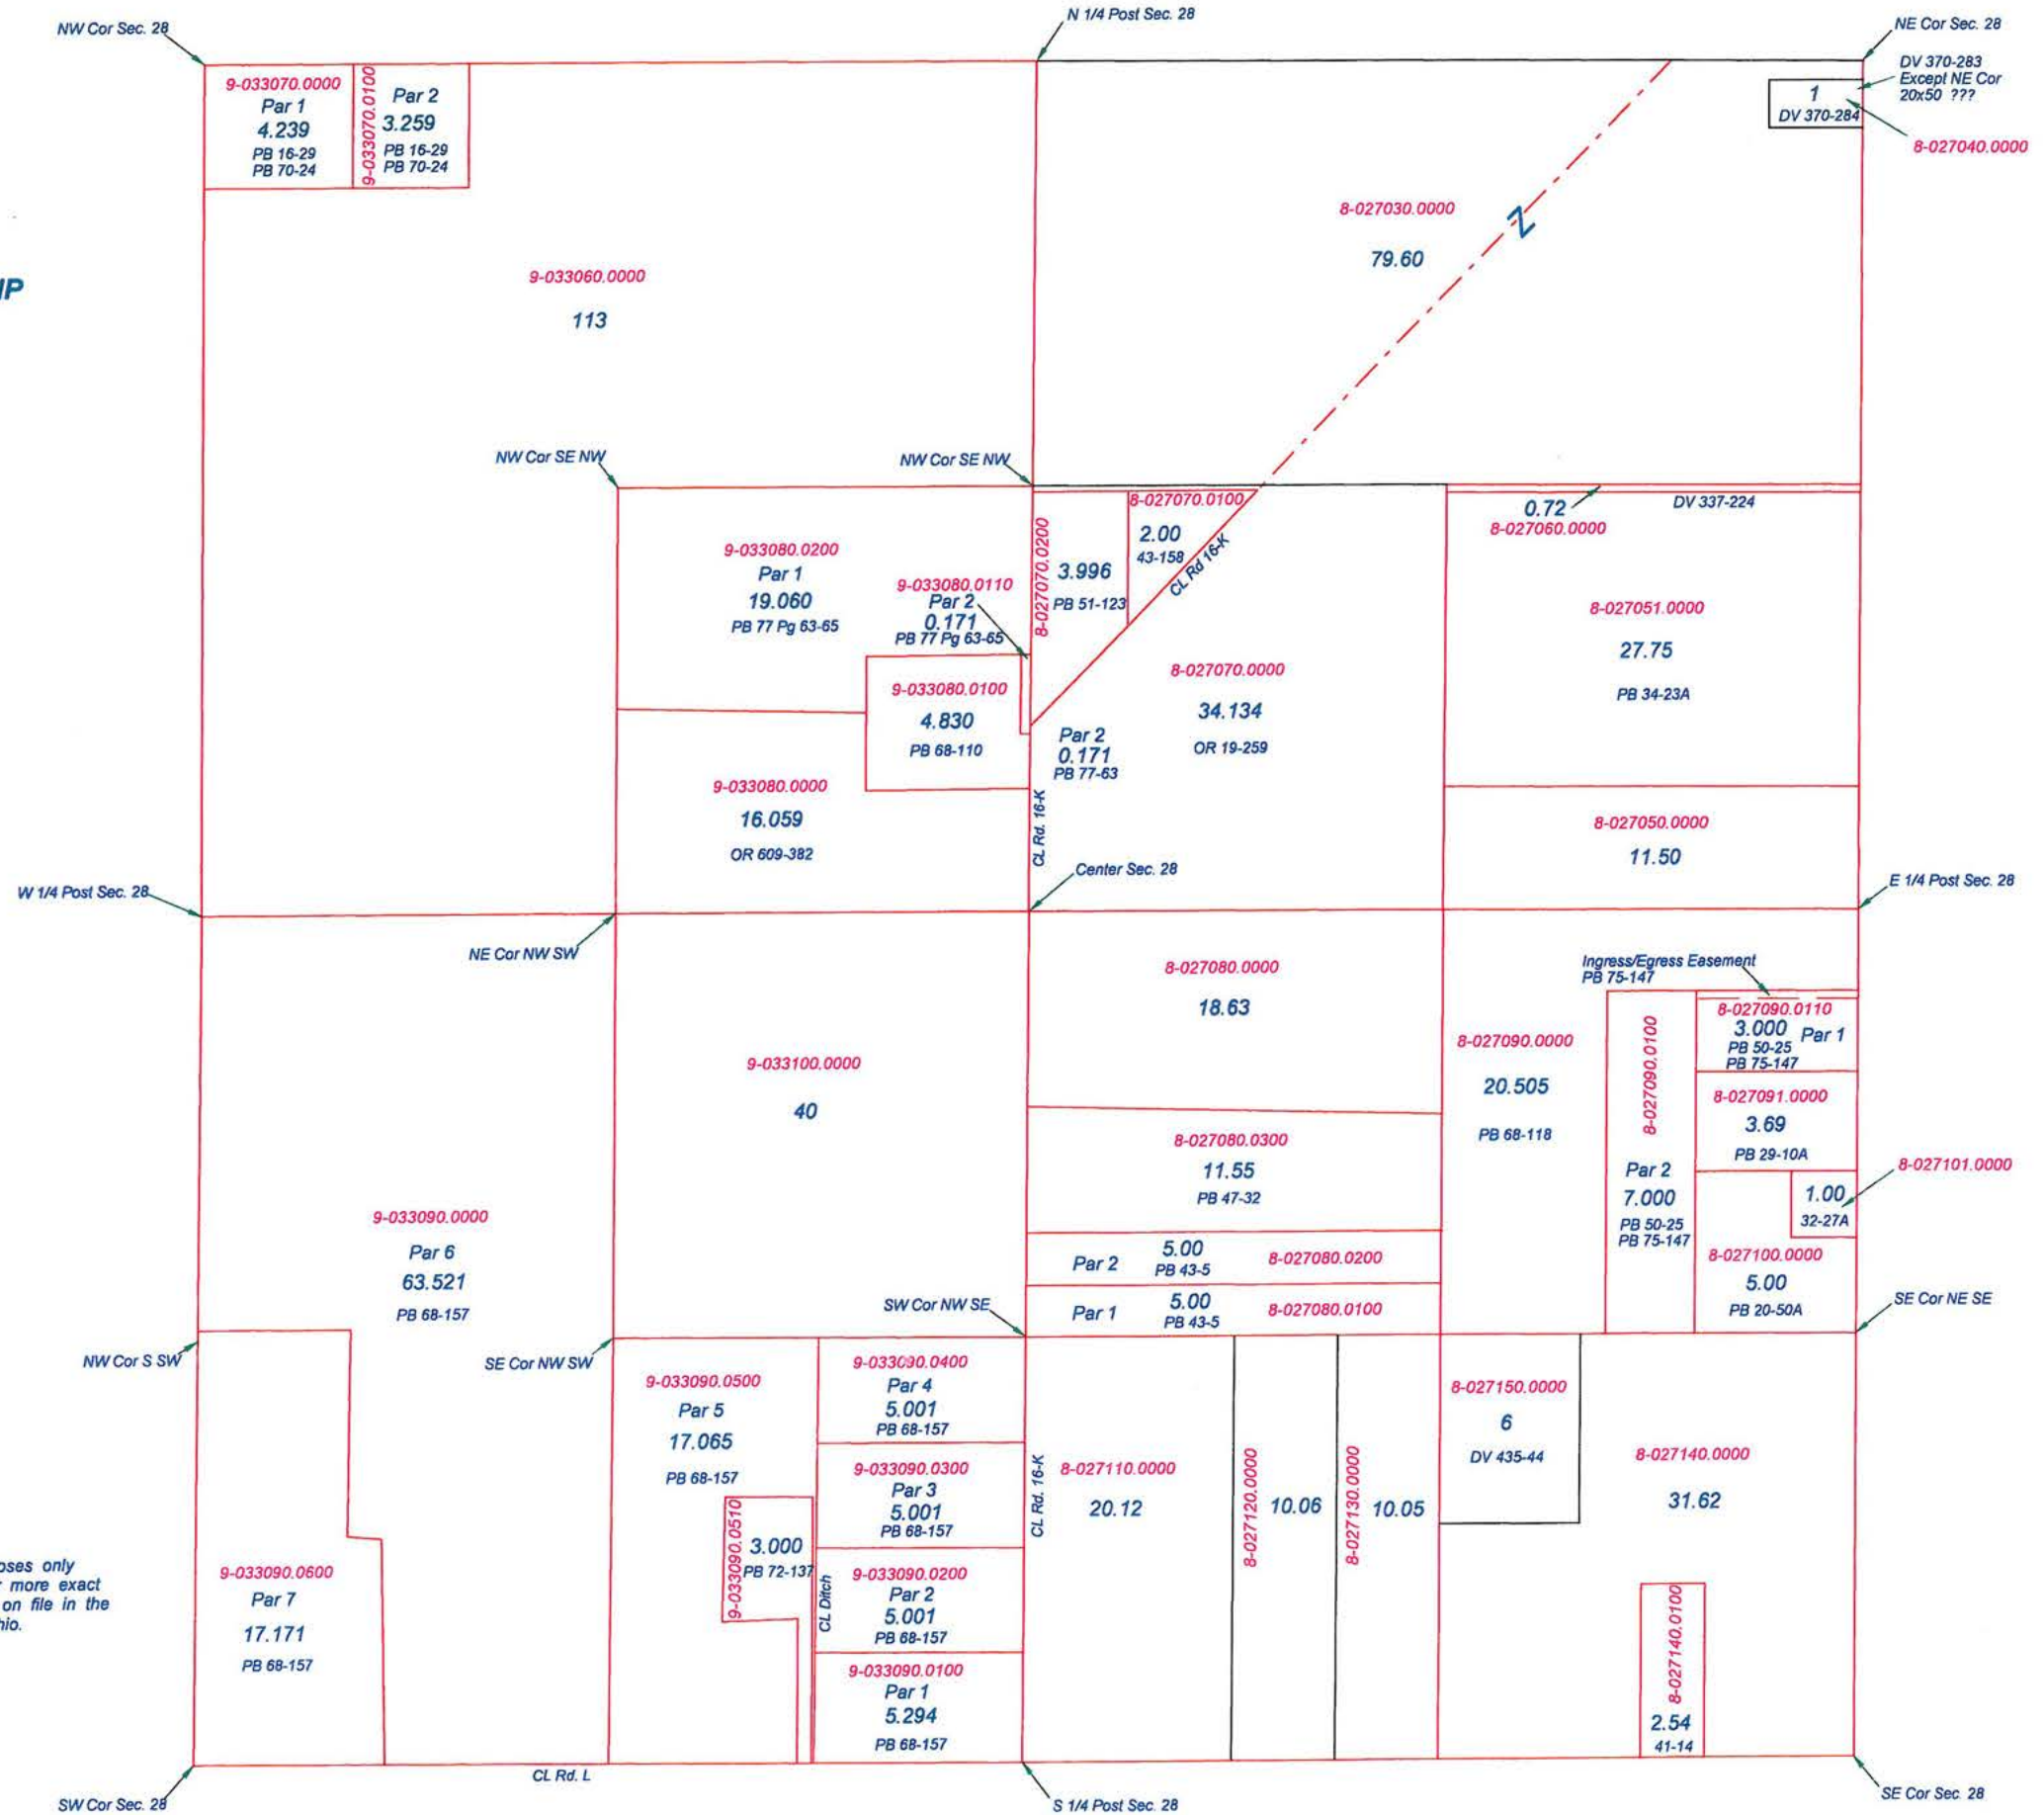

GREENSBURG TOWNSHIP
T1N R6E
SECTION 28

This is a worksheet and is for location purposes only and cannot be guaranteed for accuracy. For more exact information, please CHECK deeds and plats on file in the Putnam County Recorders Office, Ottawa, Ohio.

Revised 2011