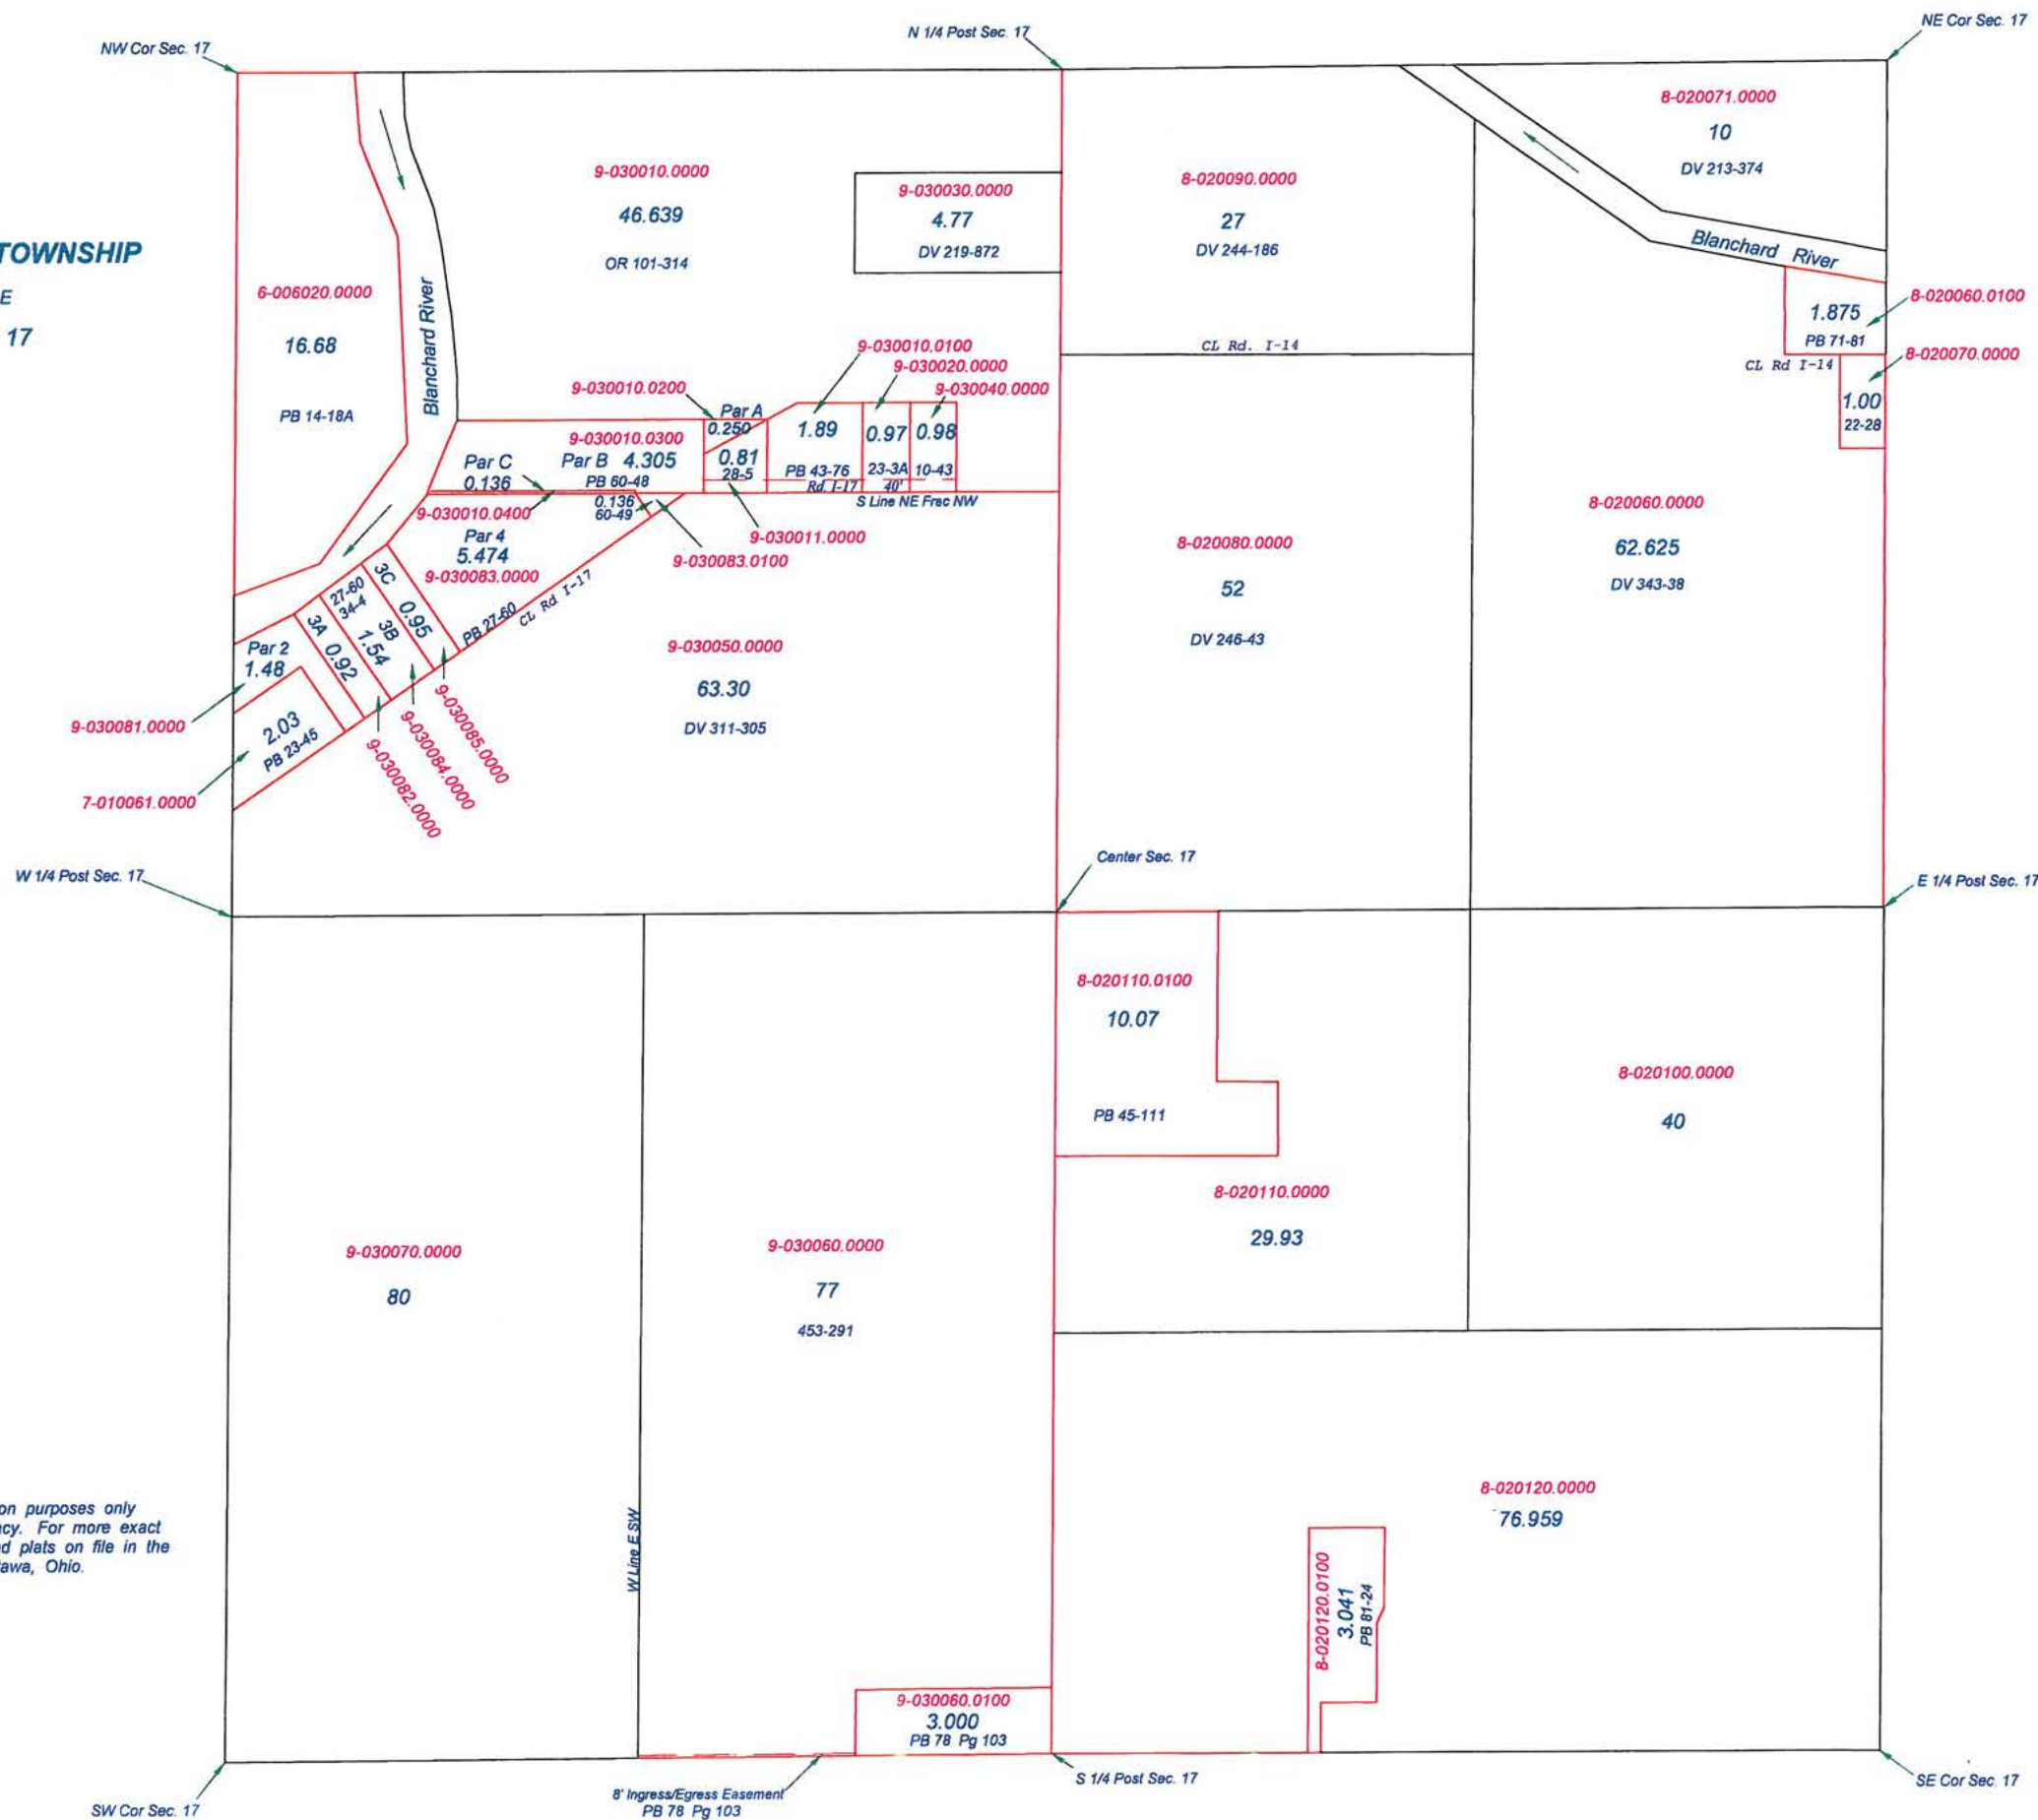

**GREENSBURG TOWNSHIP**  
 T1N R6E  
 SECTION 16

*This is a worksheet and is for location purposes only and cannot be guaranteed for accuracy. For more exact information, please CHECK deeds and plats on file in the Putnam County Recorders Office, Ottawa, Ohio.*

Revised 2012

**GREENSBURG TOWNSHIP**  
 T1N R6E  
 SECTION 17

*This is a worksheet and is for location purposes only and cannot be guaranteed for accuracy. For more exact information, please CHECK deeds and plats on file in the Putnam County Recorders Office, Ottawa, Ohio.*

Revised 2013

8' Ingress/Egress Easement  
 PB 78 Pg 103

8-020120.0100  
 3.041  
 PB 81-24

GREENSBURG TOWNSHIP  
T1N R6E  
SECTION 18

This is a worksheet and is for location purposes only and cannot be guaranteed for accuracy. For more exact information, please CHECK deeds and plats on file in the Putnam County Recorders Office, Ottawa, Ohio.