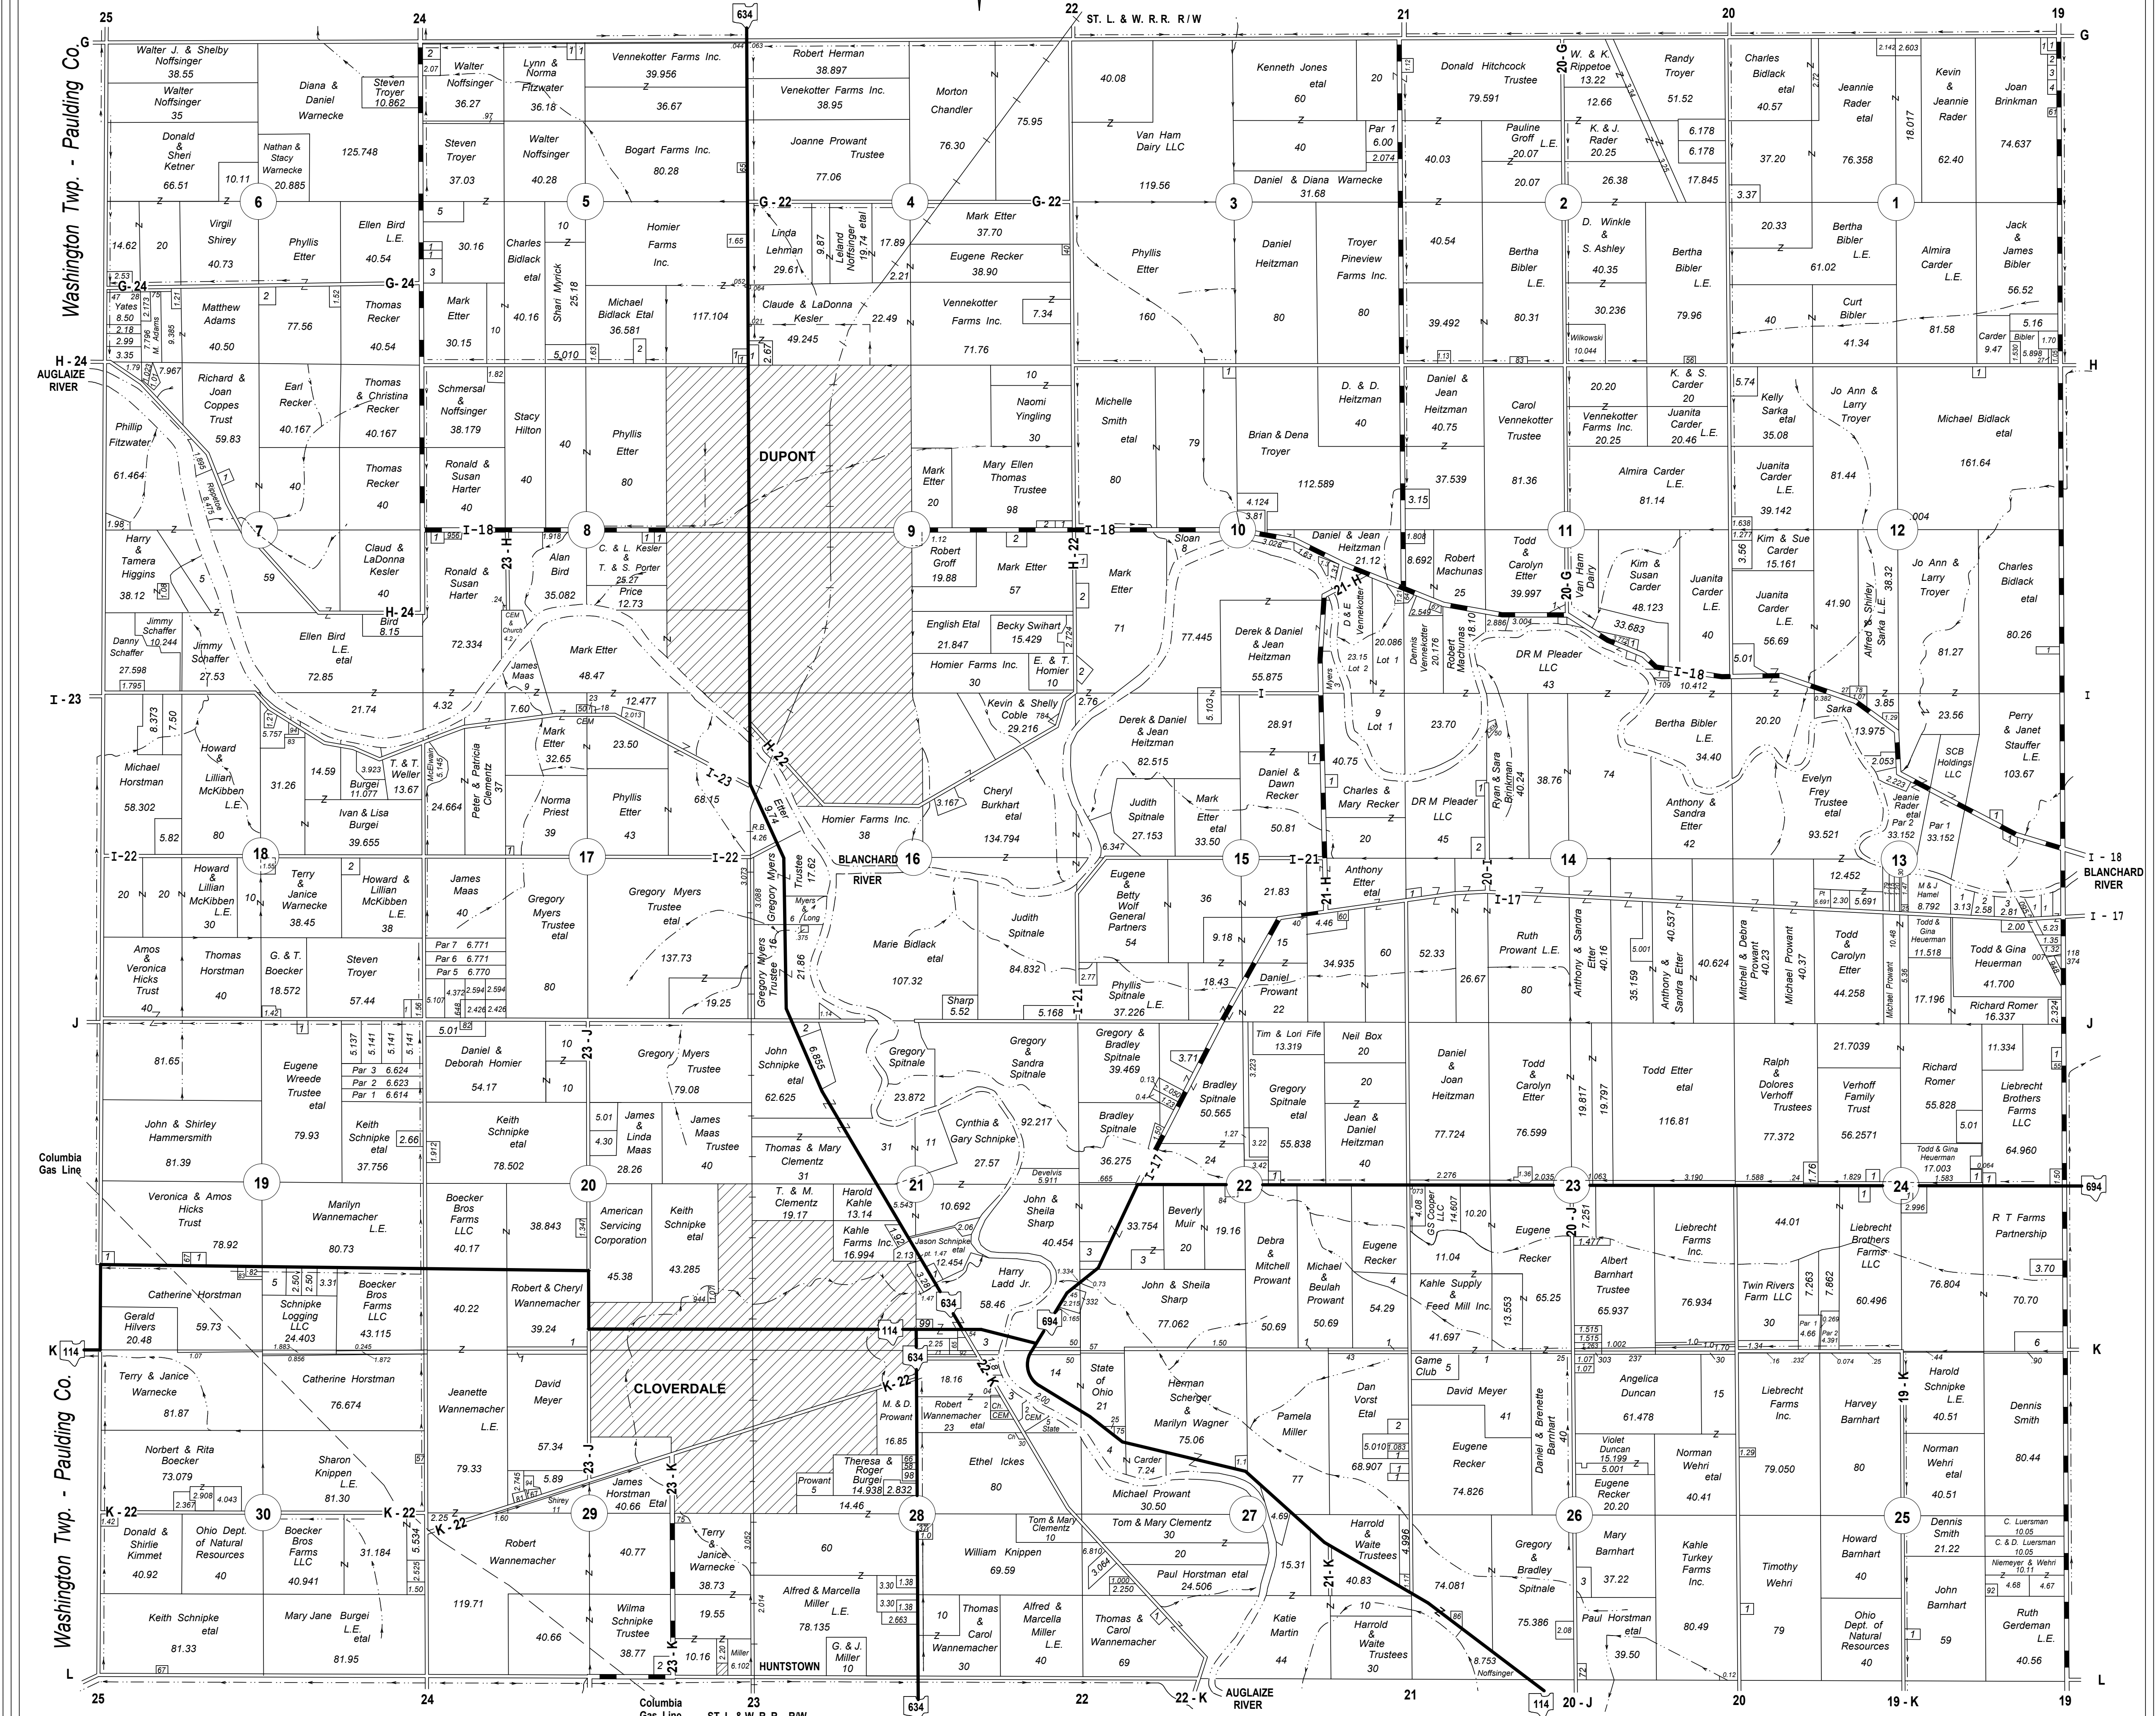

PERRY TOWNSHIP PUTNAM COUNTY, OHIO

STATE ROADS
COUNTY ROADS
TOWNSHIP ROADS

T1N-R5E
2014

TERRENCE R. RECKER COUNTY ENGINEER

SCALE: 1" = 1320'

CHECKED TRANSFER TO DATE 12/09/13

This plat is a copy and is for identification purposes only and cannot be guaranteed for accuracy. For more exact information please CHECK deeds and plats on file in Putnam County Recorder's Office, Ottawa, Ohio.