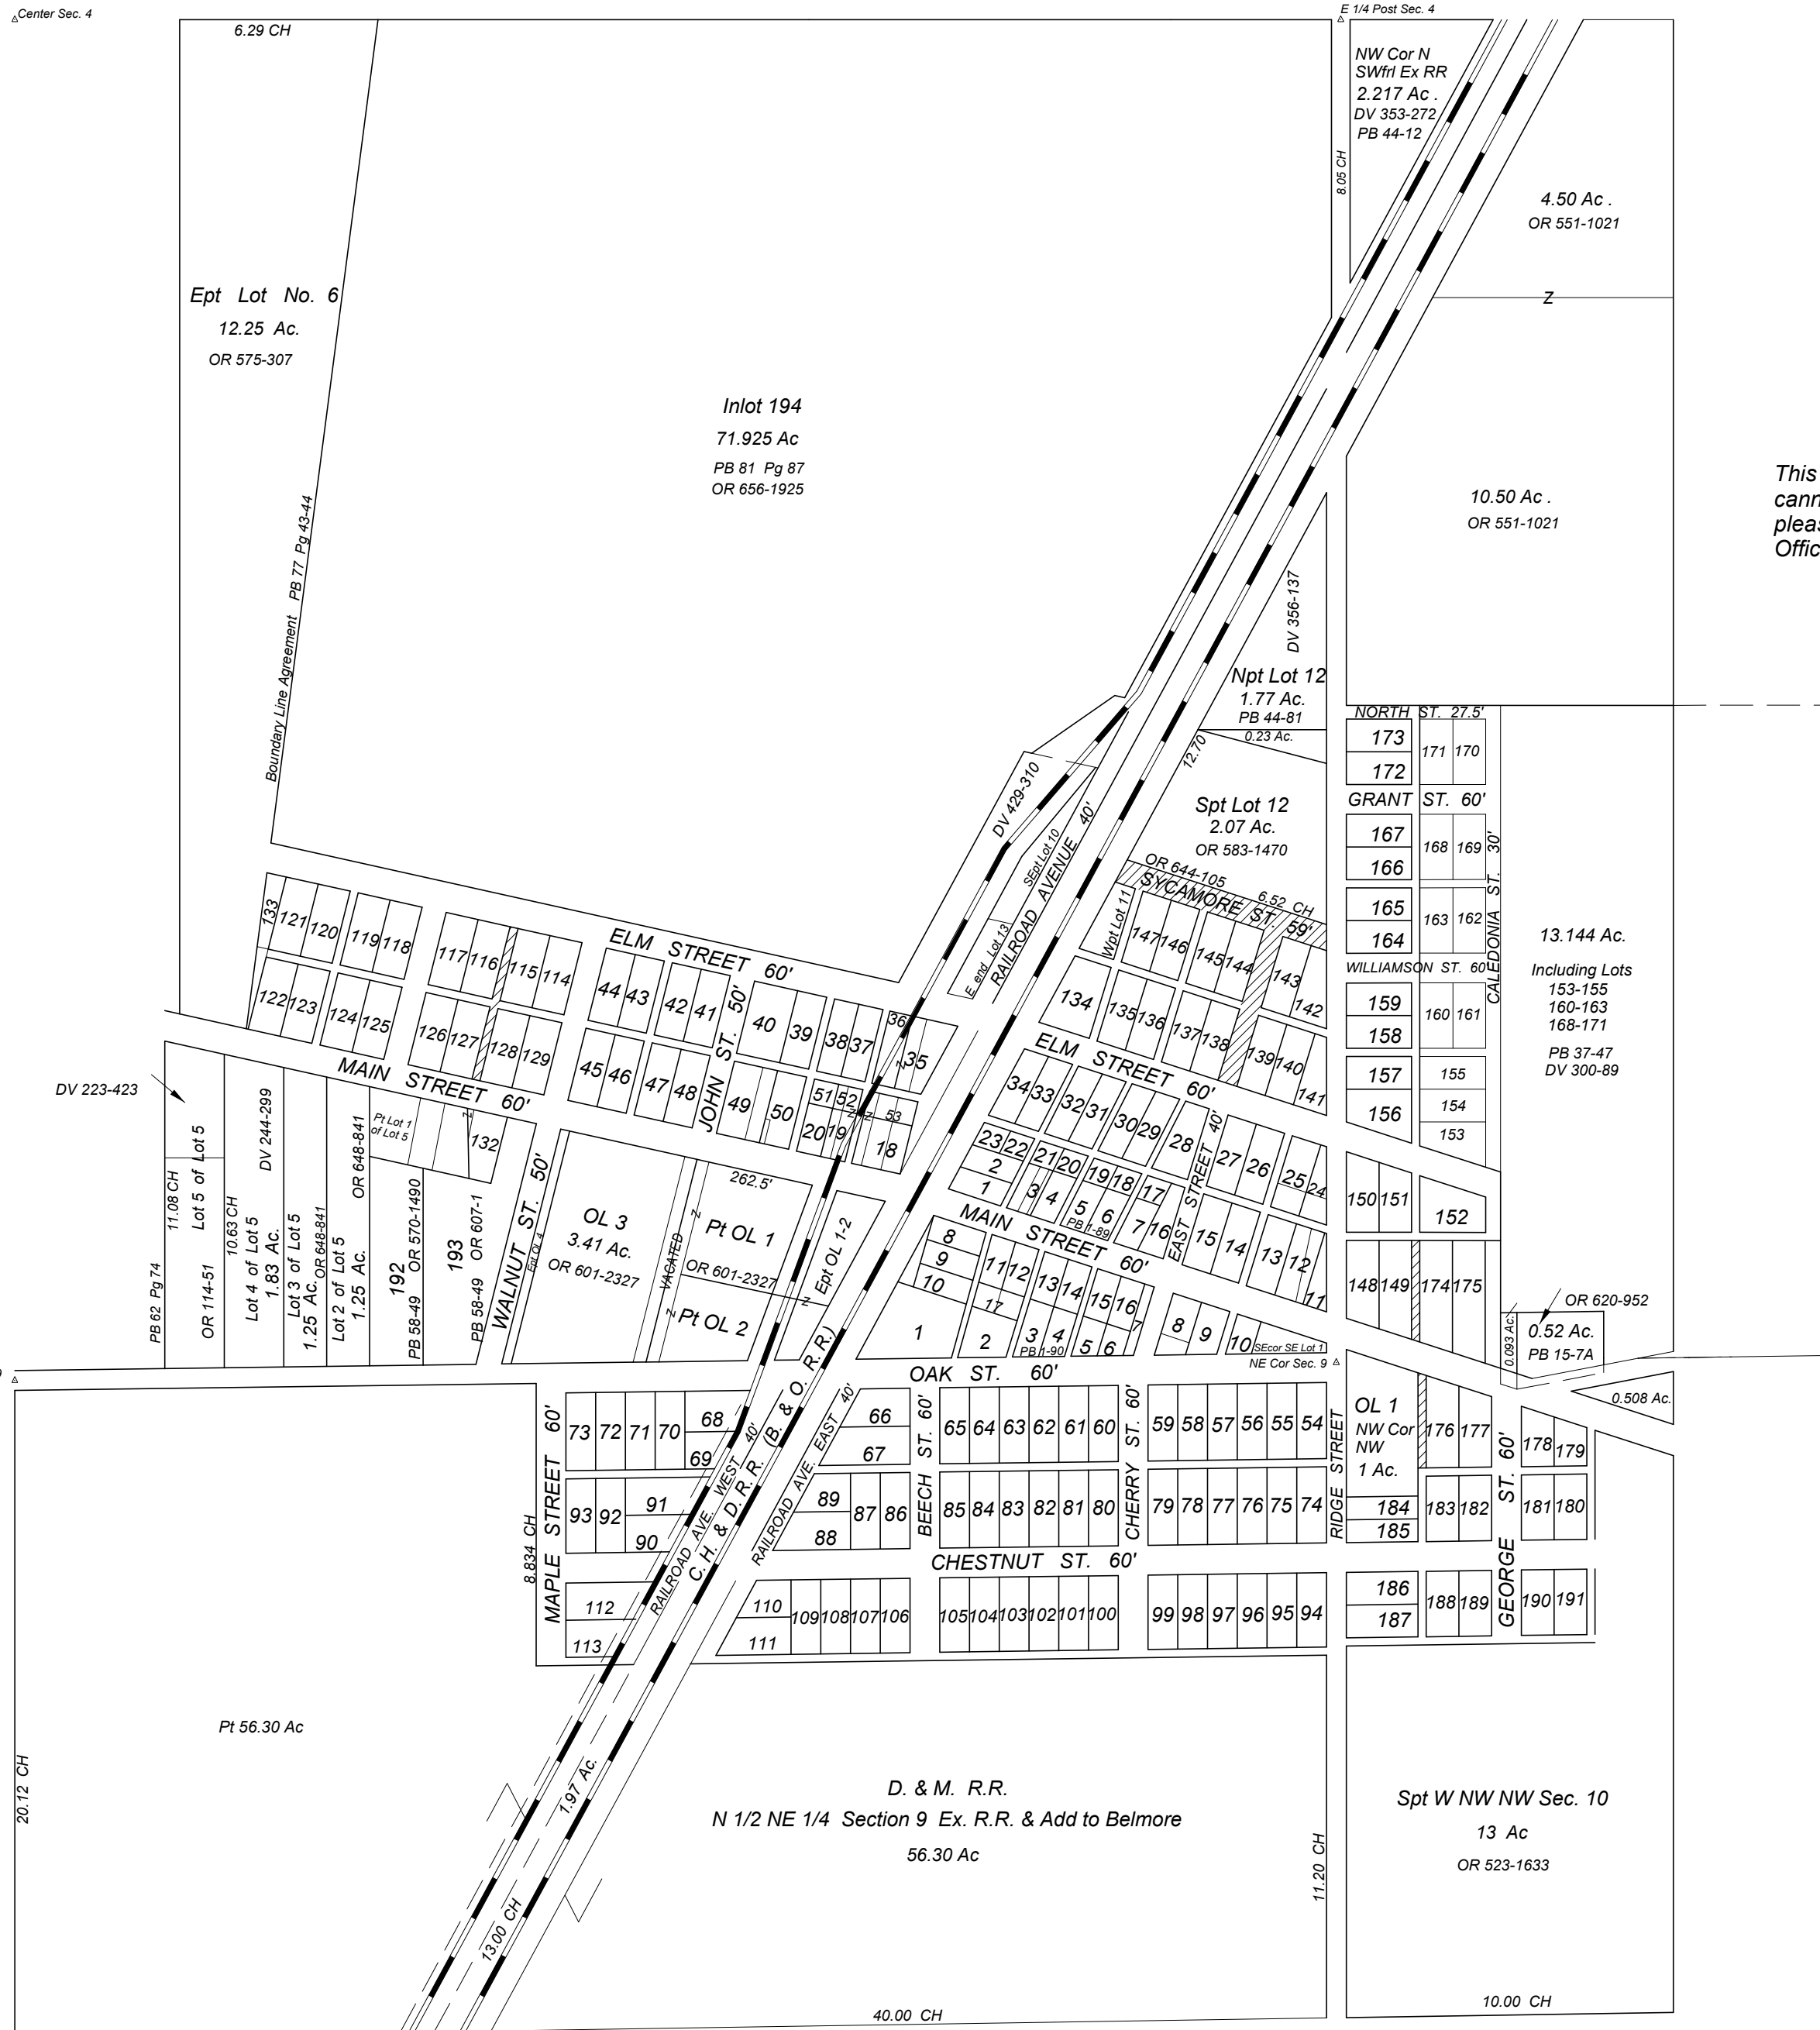

BELMORE, OHIO

Center Sec. 4

SCALE: 1" = 300'

This plat is a copy and is for identification purposes only and cannot be guaranteed for accuracy. For more exact information please CHECK deeds and plats on file in the Putnam County Recorders Office, Ottawa, Ohio.